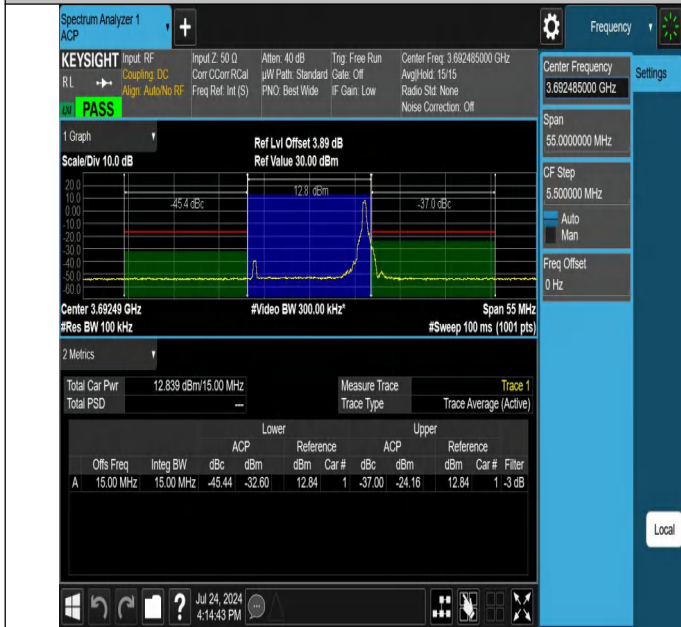

NTNV-N48-PC3-30-15-H-DFT-PI2BPSK-Outer_Full-Ant1-PASS

NTNV-N48-PC3-30-15-H-DFT-PI2BPSK-Outer_Full-Ant1-PASS

NTNV-N48-PC3-30-15-H-DFT-PI2BPSK-Edge_1RB_Right-Ant1-PASS

NTNV-N48-PC3-30-15-H-DFT-QPSK-Outer_Full-Ant1-PASS