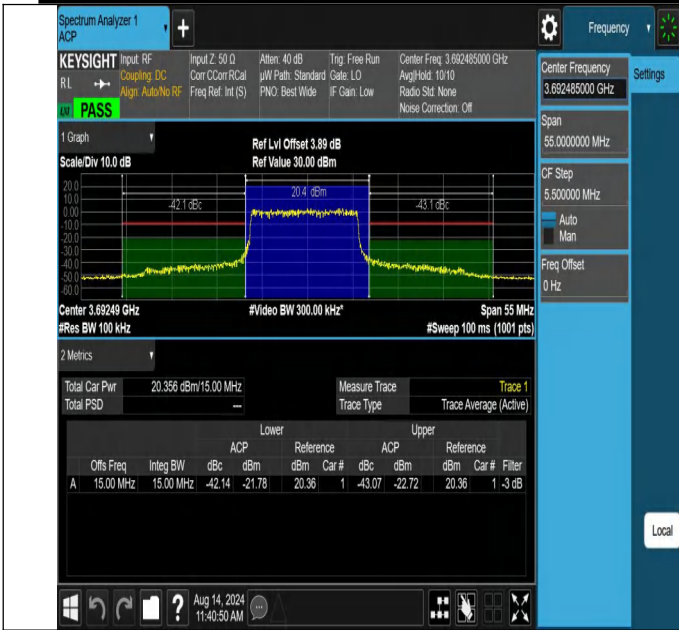

NTNV-N48-PC3-30-15-H-DFT-PI2BPSK-Outer_Full-Ant1-PASS

NTNV-N48-PC3-30-15-H-DFT-PI2BPSK-Outer_Full-Ant1-PASS

NTNV-N48-PC3-30-15-H-DFT-PI2BPSK-Edge_1RB_Right-Ant1-PASS

NTNV-N48-PC3-30-15-H-DFT-QPSK-Outer_Full-Ant1-PASS