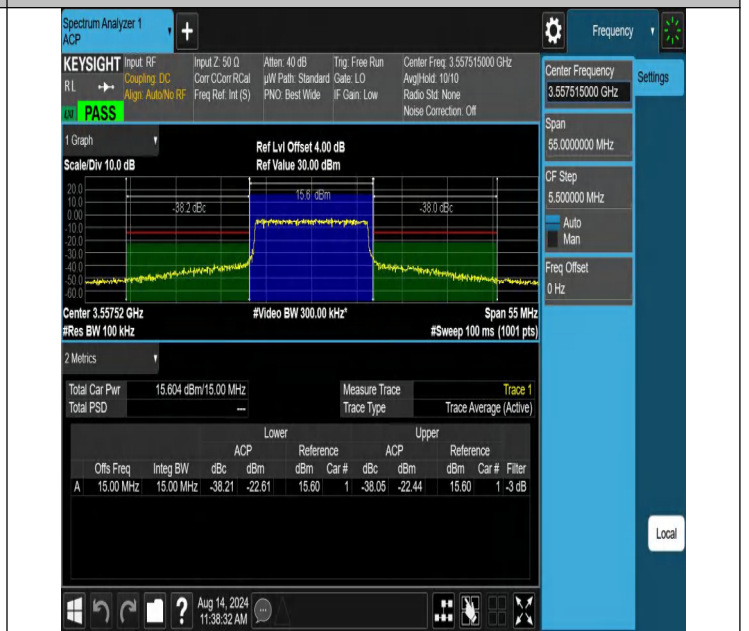

NTNV-N48-PC3-30-15-L-CP-256QAM-Outter_Full-Ant1-PASS