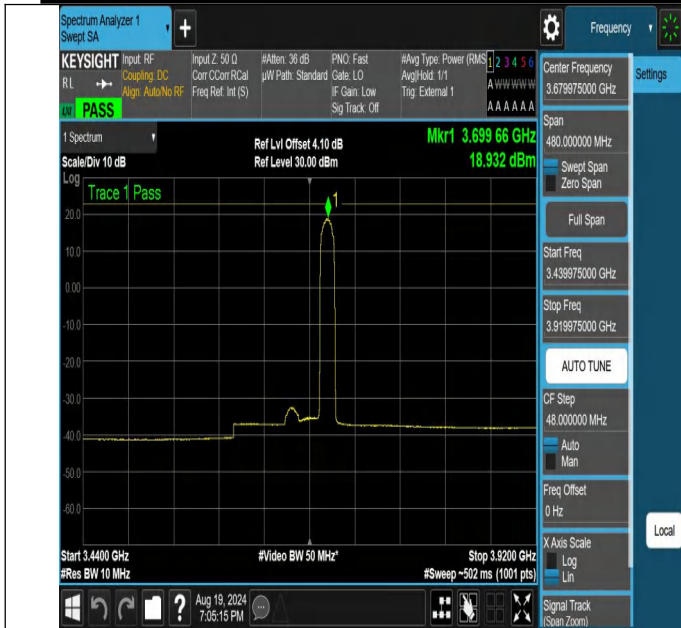

NTNV-N48-PC3-30-40-H-CP-16QAM-Outer_Full-3439.975-3919.975-Ant1-PASS