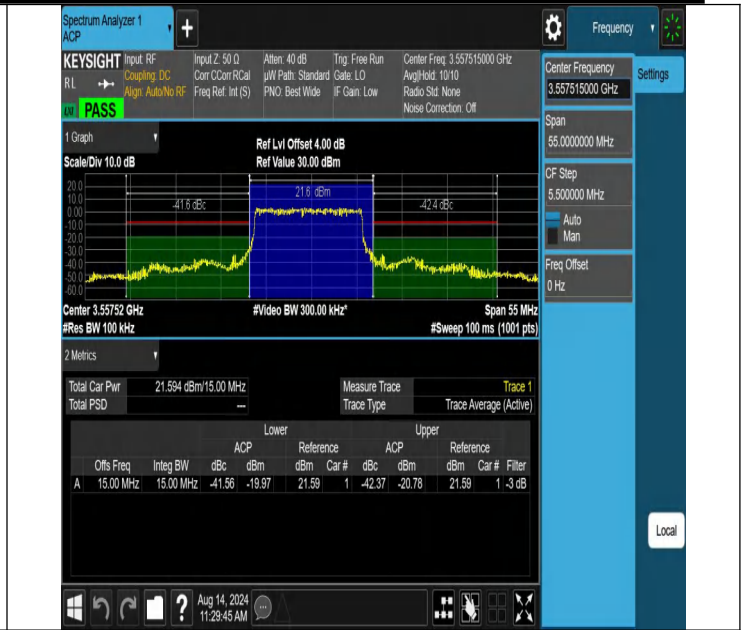

NTNV-N48-PC3-30-10-H-CP-64QAM-Edge_1RB_Right-Ant1-PASS

NTNV-N48-PC3-30-10-H-CP-256QAM-Outer_Full-Ant1-PASS

NTNV-N48-PC3-30-10-H-CP-256QAM-Edge_1RB_Right-Ant1-PASS

NTNV-N48-PC3-30-15-L-DFT-PI2BPSK-Edge_1RB_Left-Ant1-PA SS