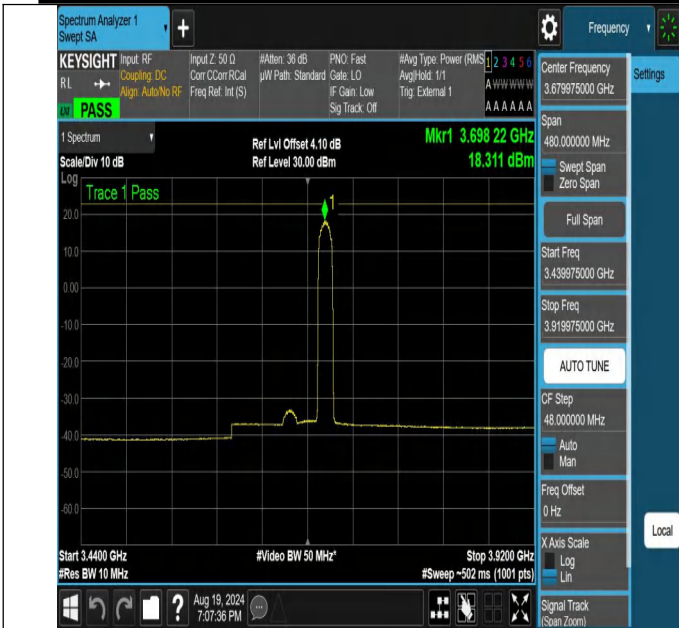

NTNV-N48-PC3-30-40-H-CP-64QAM-Outer_Full-3439.975-3919.975-Ant1-PASS