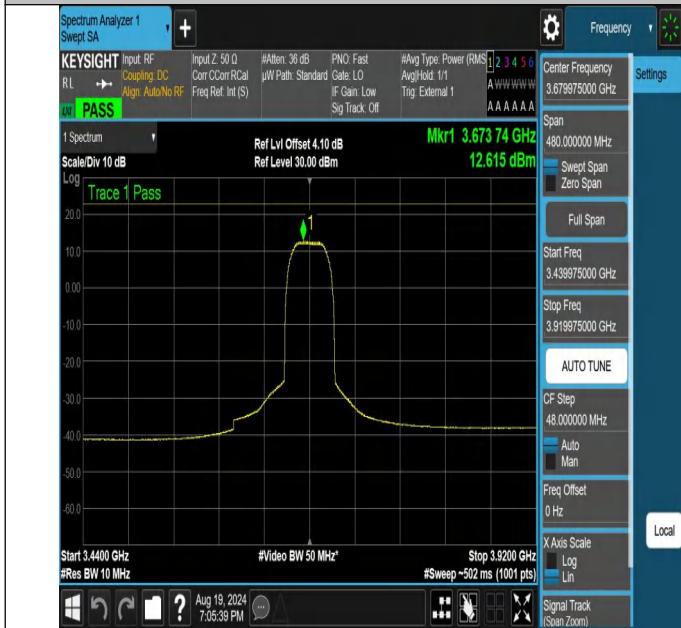

NTNV-N48-PC3-30-40-H-CP-16QAM-Edge_1RB_Right-3439.975-3919.975-Ant1-PASS