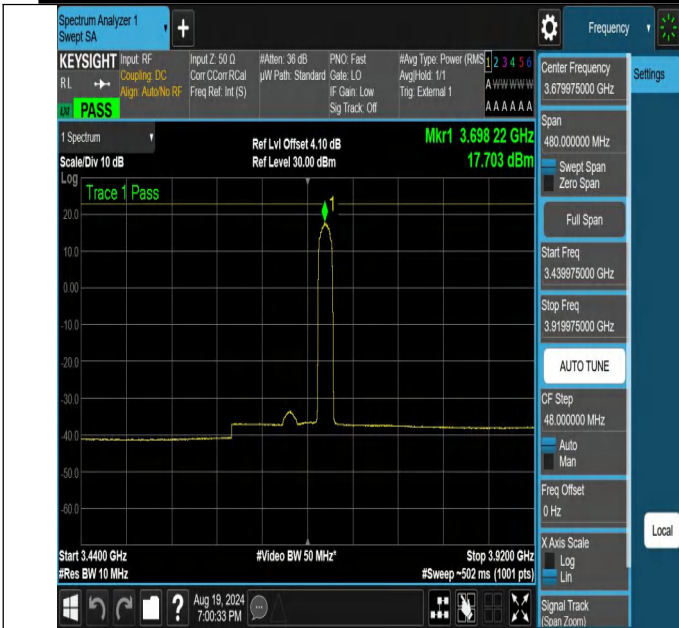

NTNV-N48-PC3-30-40-H-DFT-256QAM-Outer_Full-3439.975-3919.975-Ant1-PASS