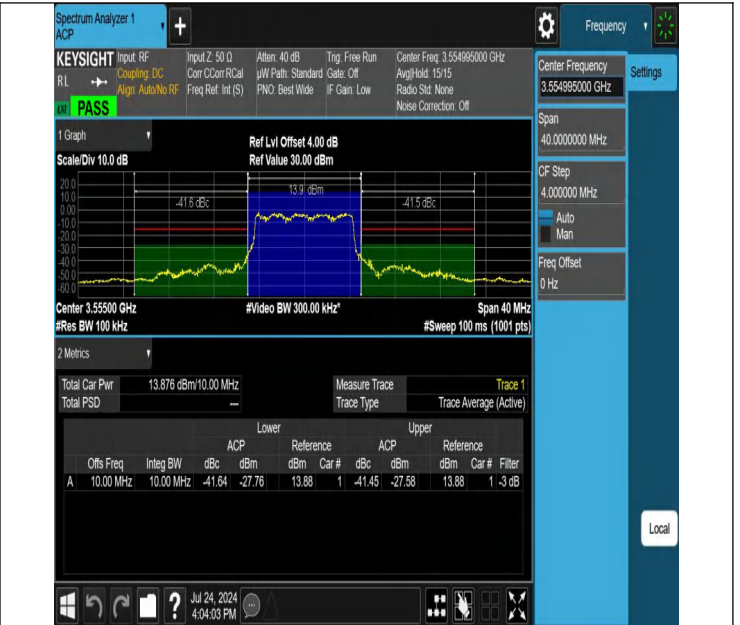

NTNV-N48-PC3-30-40-H-CP-256QAM-Outer_Full-3439.975-3919.975-Ant1-PASS

NTNV-N48-PC3-30-40-H-CP-256QAM-Inner_Full-3439.975-3919.975-Ant1-PASS

Adjacent Channel Leakage Ratio for SA

Test Graphs

NTNV-N48-PC3-30-10-L-DFT-PI2BPSK-Edge_1RB_Left-Ant1-PA SS