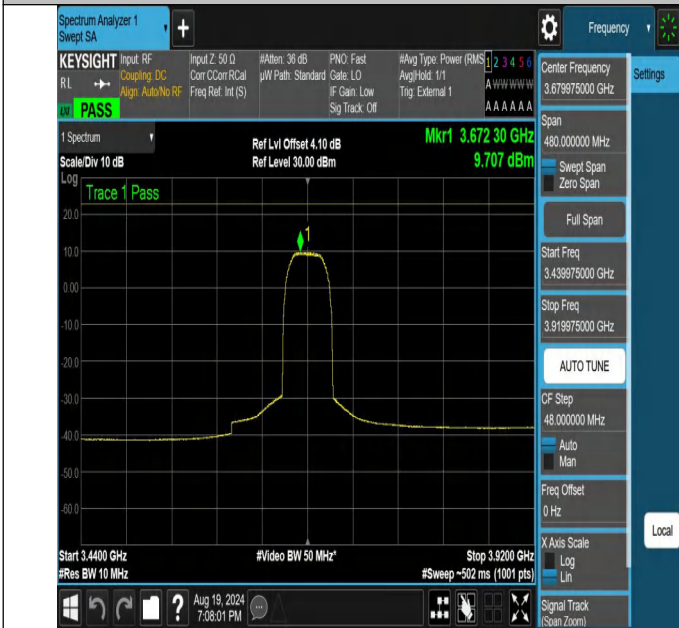

NTNV-N48-PC3-30-40-H-CP-256QAM-Outer_Full-3439.975-3919.975-Ant1-PASS

NTNV-N48-PC3-30-40-H-CP-256QAM-Inner_Full-3439.975-3919.975-Ant1-PASS

Adjacent Channel Leakage Ratio for SA

Test Graphs

NTNV-N48-PC3-30-10-L-DFT-PI2BPSK-Edge_1RB_Left-Ant1-PA SS