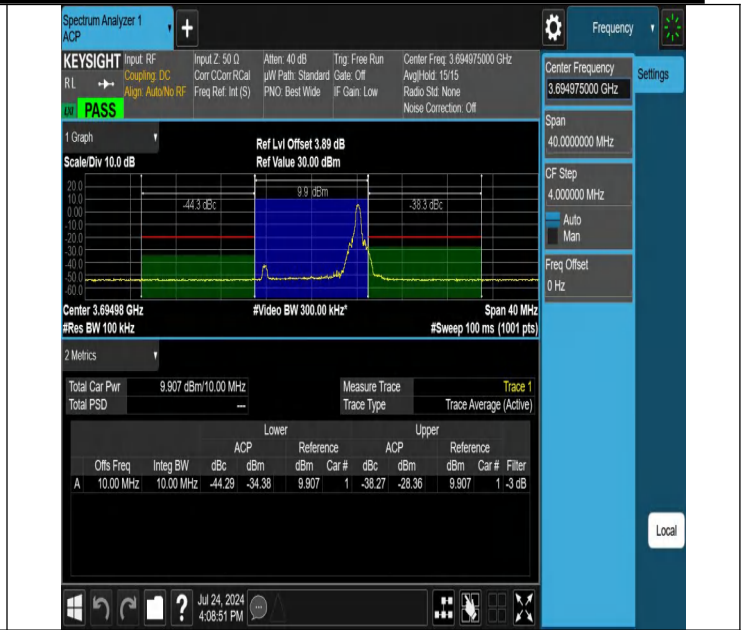

NTNV-N48-PC3-30-10-H-DFT-64QAM-Edge_1RB_Right-Ant1-PASS

NTNV-N48-PC3-30-10-H-DFT-256QAM-Outer_Full-Ant1-PASS

NTNV-N48-PC3-30-10-H-DFT-256QAM-Edge_1RB_Right-Ant1-PASS

NTNV-N48-PC3-30-10-H-CP-QPSK-Outer_Full-Ant1-PASS