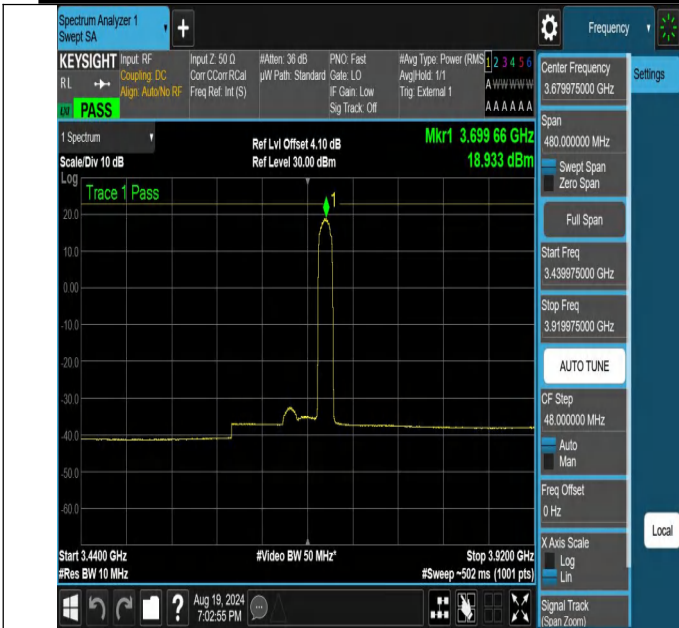

NTNV-N48-PC3-30-40-H-CP-QPSK-Outer_Full-3439.975-3919.975-Ant1-PASS