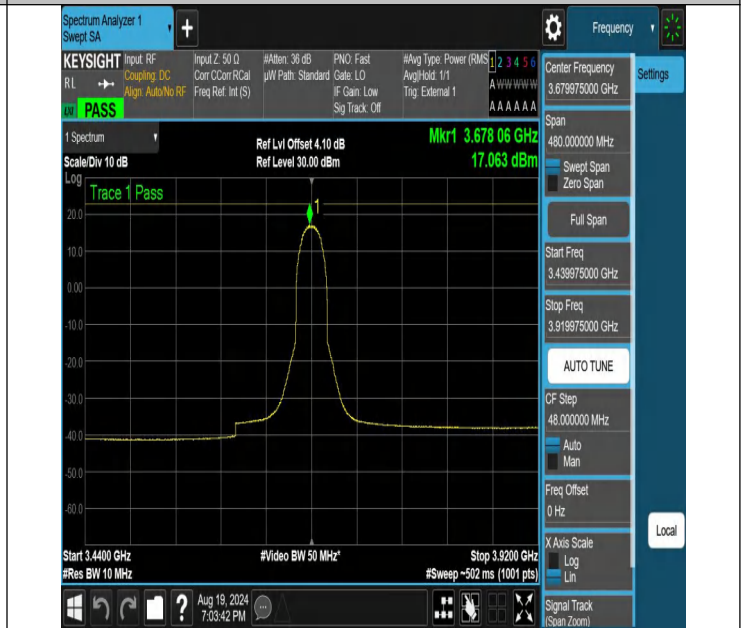

NTNV-N48-PC3-30-40-H-CP-16QAM-Edge_1RB_Left-3439.975-3919.975-Ant1-PASS