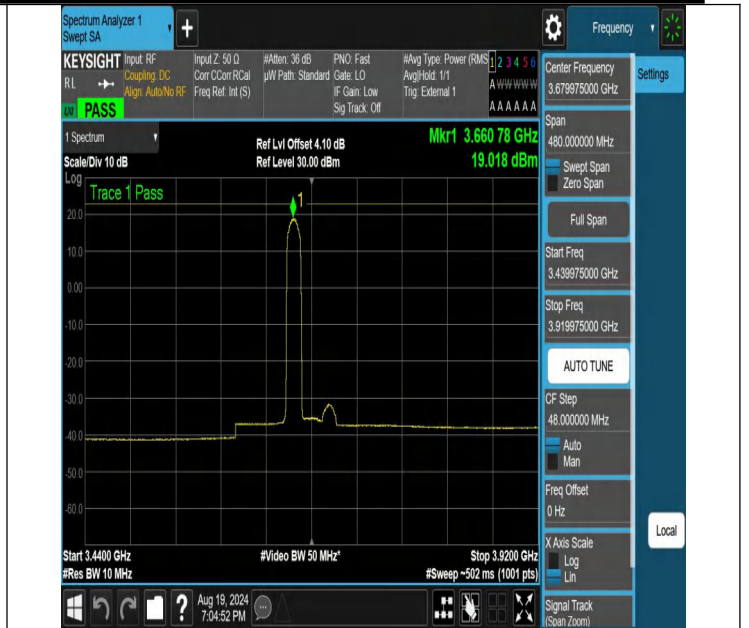

NTNV-N48-PC3-30-40-H-CP-QPSK-Inner_Full-3439.975-3919.975-Ant1-PASS