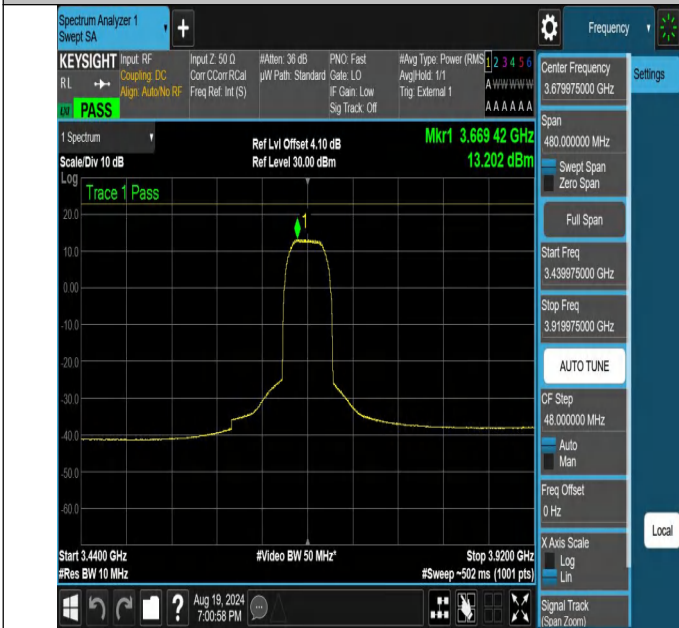

NTNV-N48-PC3-30-40-H-DFT-256QAM-Edge_1RB_Right-3439.975-3919.975-Ant1-PASS