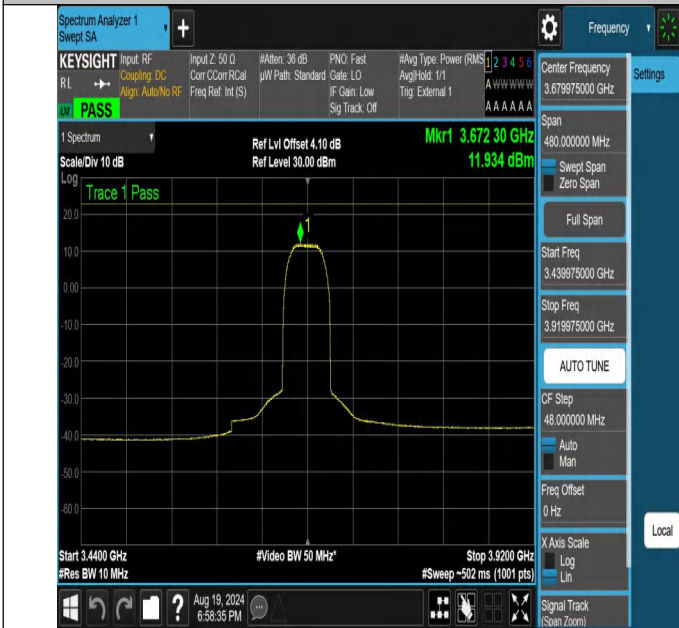

NTNV-N48-PC3-30-40-H-DFT-64QAM-Edge_1RB_Right-3439.97
5-3919.975-Ant1-PASS

NTNV-N48-PC3-30-40-H-DFT-256QAM-Edge_1RB_Left-3439.97
5-3919.975-Ant1-PASS

NTNV-N48-PC3-30-40-H-DFT-256QAM-Outer_Full-3439.975-3919.975-Ant1-PASS