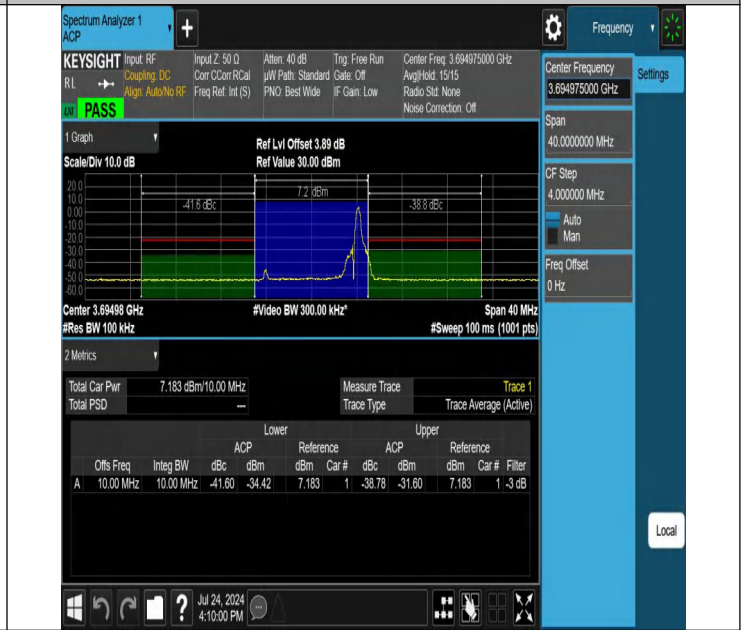

NTNV-N48-PC3-30-10-H-CP-256QAM-Edge_1RB_Right-Ant1-PASS