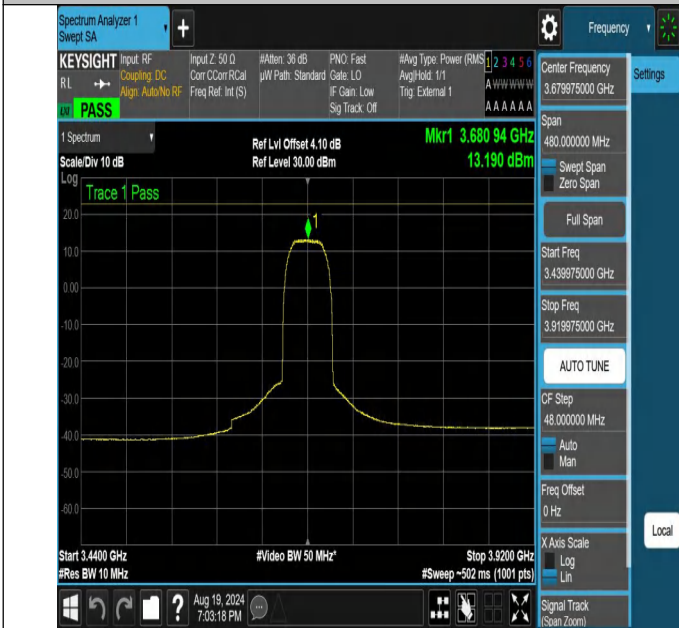

NTNV-N48-PC3-30-40-H-CP-QPSK-Edge_1RB_Right-3439.975-3919.975-Ant1-PASS