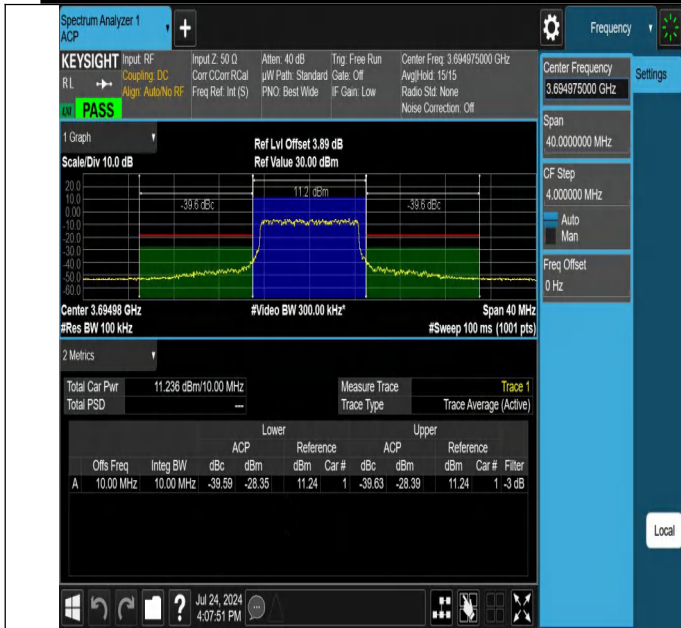

NTNV-N48-PC3-30-10-H-DFT-64QAM-Outer_Full-Ant1-PASS