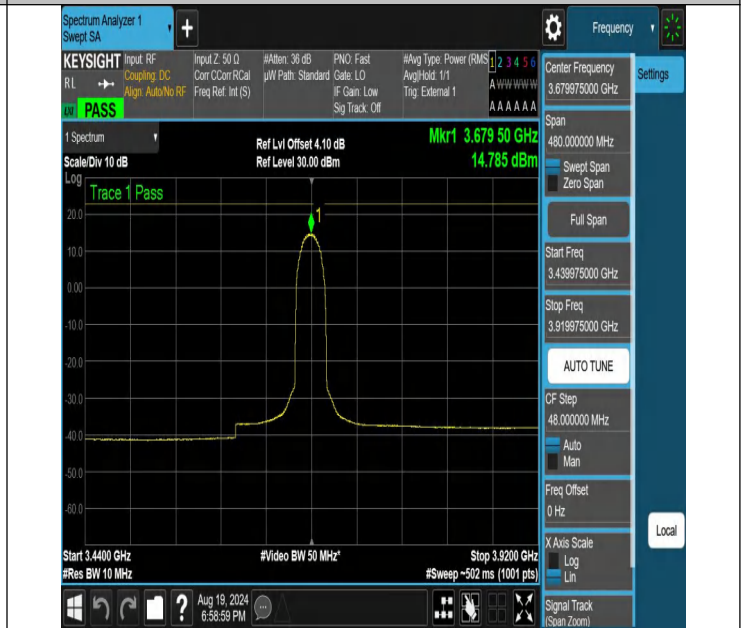

NTNV-N48-PC3-30-40-H-DFT-64QAM-Edge_1RB_Right-3439.97
5-3919.975-Ant1-PASS

NTNV-N48-PC3-30-40-H-DFT-256QAM-Edge_1RB_Left-3439.97
5-3919.975-Ant1-PASS

NTNV-N48-PC3-30-40-H-DFT-256QAM-Outer_Full-3439.975-3919.975-Ant1-PASS