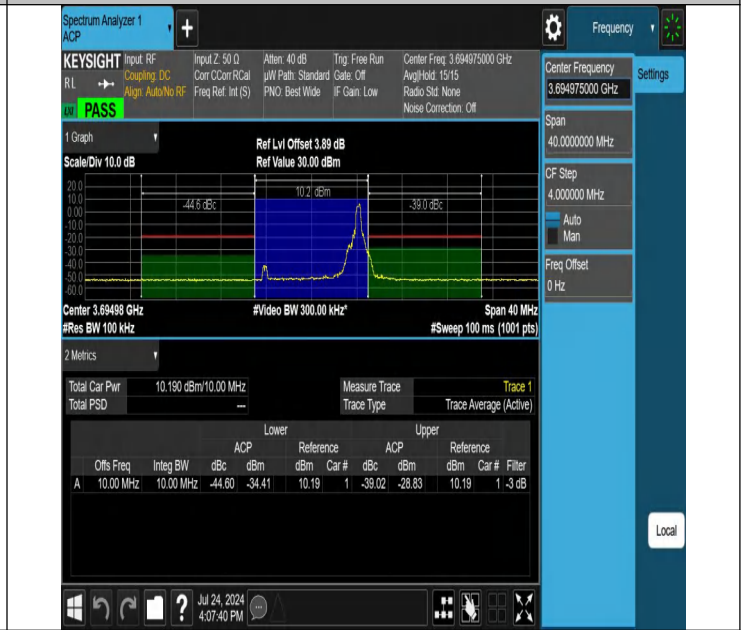

NTNV-N48-PC3-30-10-H-DFT-16QAM-Edge_1RB_Right-Ant1-PASS
SS