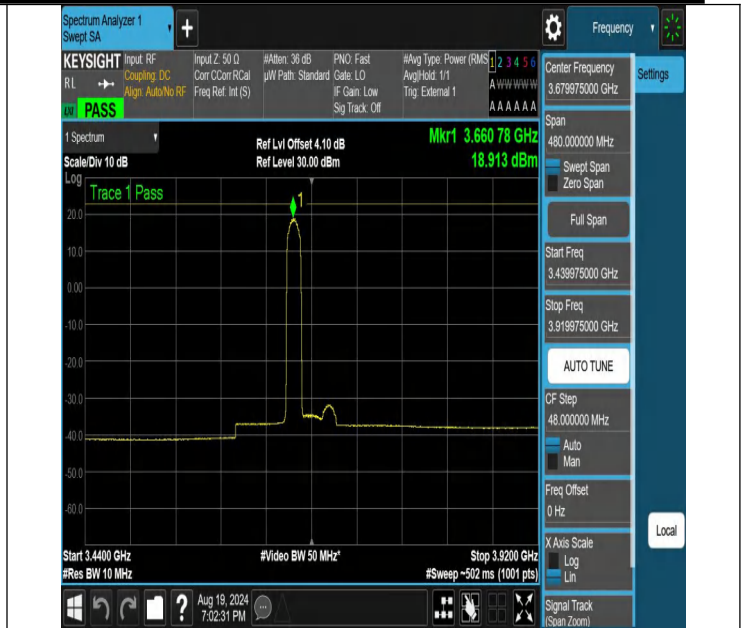

NTNV-N48-PC3-30-40-H-DFT-256QAM-Inner_Full-3439.975-3919.975-Ant1-PASS