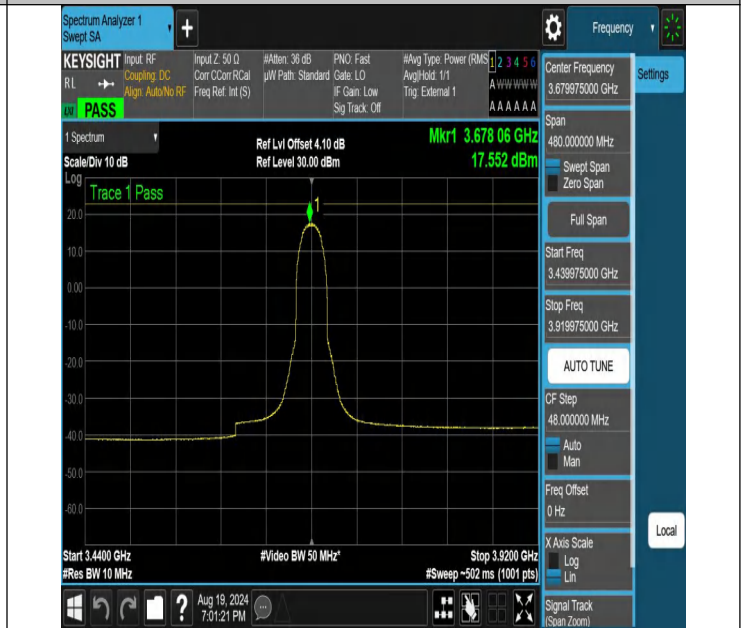

NTNV-N48-PC3-30-40-H-CP-QPSK-Edge_1RB_Left-3439.975-3919.975-Ant1-PASS