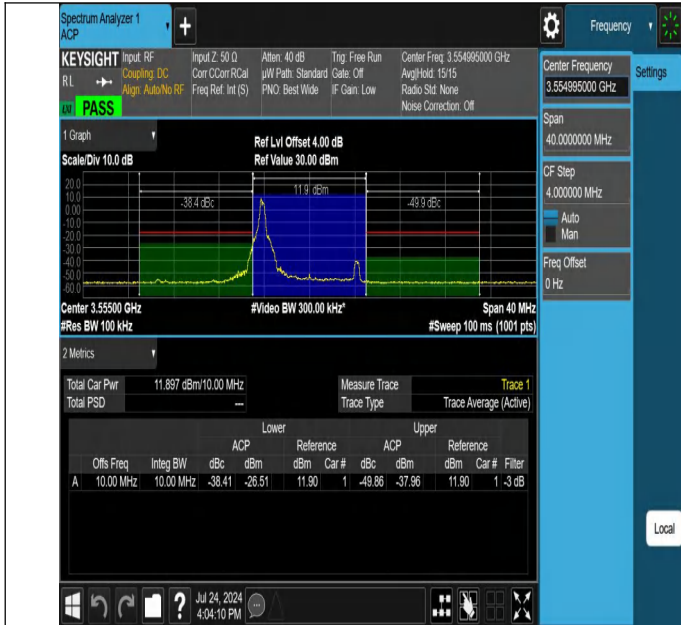

NTNV-N48-PC3-30-40-H-CP-256QAM-Outer_Full-3439.975-3919.975-Ant1-PASS

NTNV-N48-PC3-30-40-H-CP-256QAM-Inner_Full-3439.975-3919.975-Ant1-PASS

Adjacent Channel Leakage Ratio for SA

Test Graphs

NTNV-N48-PC3-30-10-L-DFT-PI2BPSK-Edge_1RB_Left-Ant1-PA SS