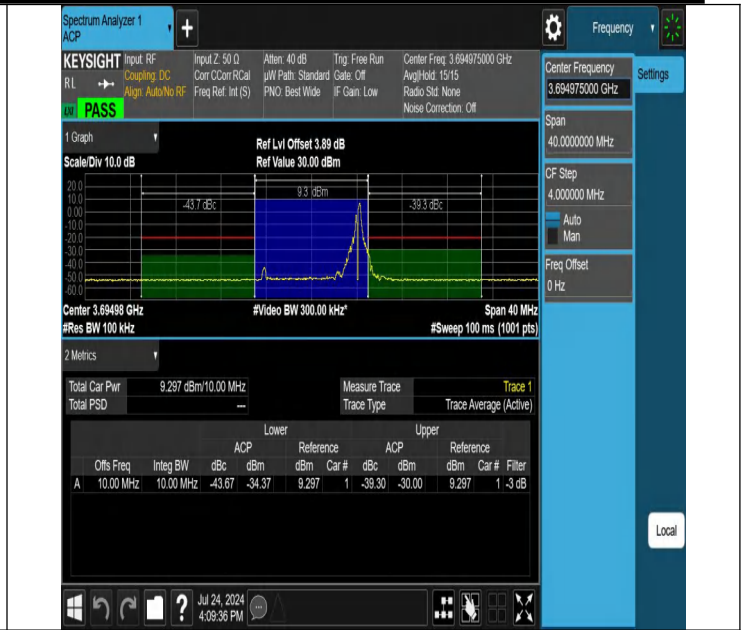

NTNV-N48-PC3-30-10-H-CP-QPSK-Edge_1RB_Right-Ant1-PASS

NTNV-N48-PC3-30-10-H-CP-16QAM-Outer_Full-Ant1-PASS

NTNV-N48-PC3-30-10-H-CP-16QAM-Edge_1RB_Right-Ant1-PAS

S

NTNV-N48-PC3-30-10-H-CP-64QAM-Outer_Full-Ant1-PASS