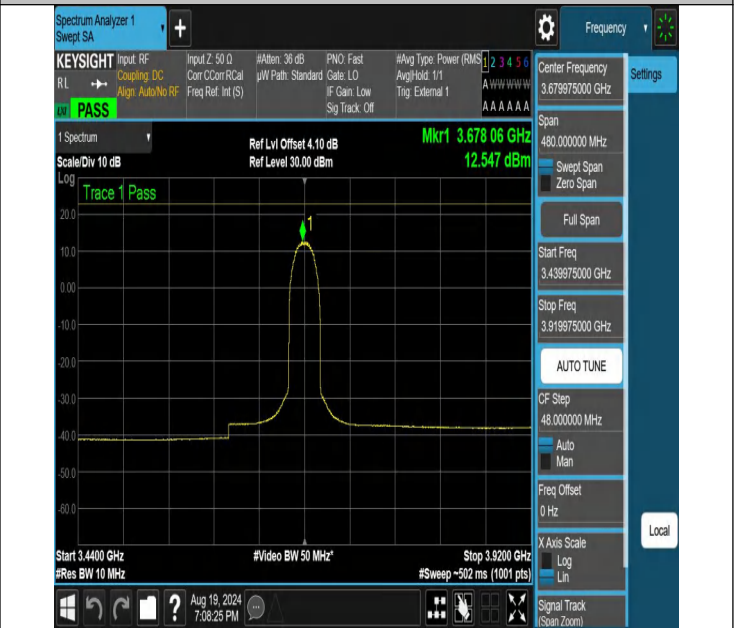

NTNV-N48-PC3-30-40-H-CP-256QAM-Outer_Full-3439.975-3919.975-Ant1-PASS

NTNV-N48-PC3-30-40-H-CP-256QAM-Inner_Full-3439.975-3919.975-Ant1-PASS

Adjacent Channel Leakage Ratio for SA

Test Graphs

NTNV-N48-PC3-30-10-L-DFT-PI2BPSK-Edge_1RB_Left-Ant1-PA SS