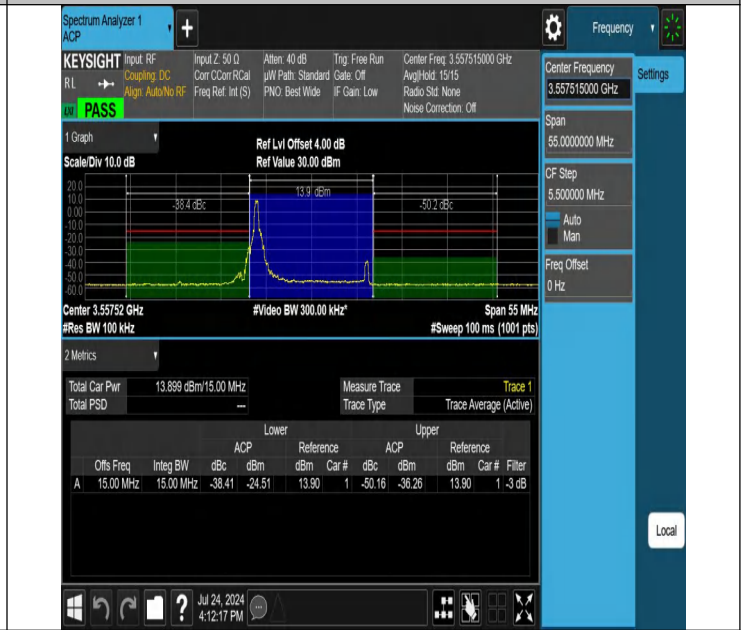

NTNV-N48-PC3-30-15-L-DFT-QPSK-Edge_1RB_Left-Ant1-PASS