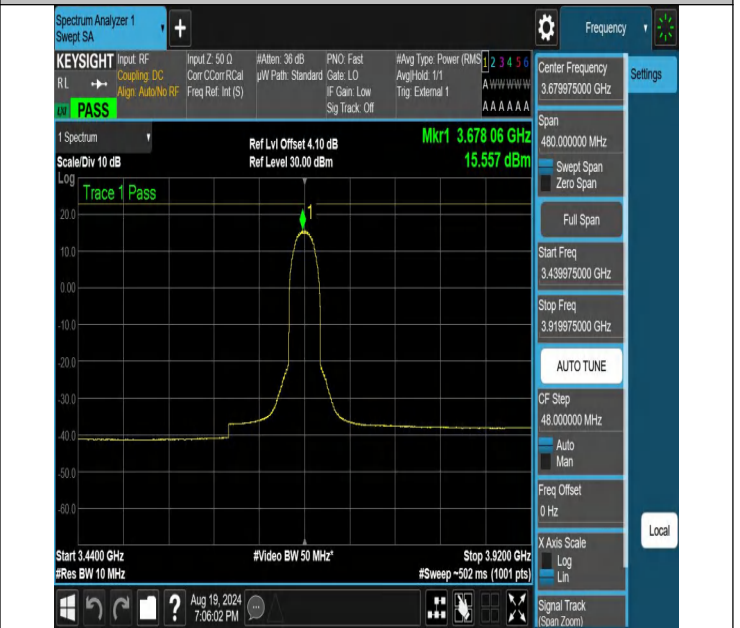

NTNV-N48-PC3-30-40-H-CP-64QAM-Edge_1RB_Left-3439.975-3919.975-Ant1-PASS