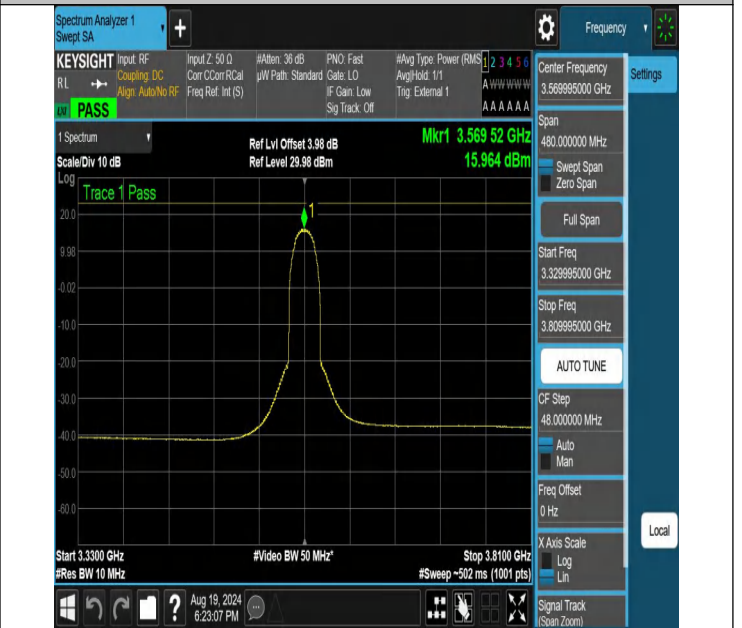

NTNV-N48-PC3-30-40-L-CP-64QAM-Edge_1RB_Left-3329.995-3809.995-Ant1-PASS

NTNV-N48-PC3-30-40-L-CP-64QAM-Inner_Full-3329.995-3809.995-Ant1-PASS