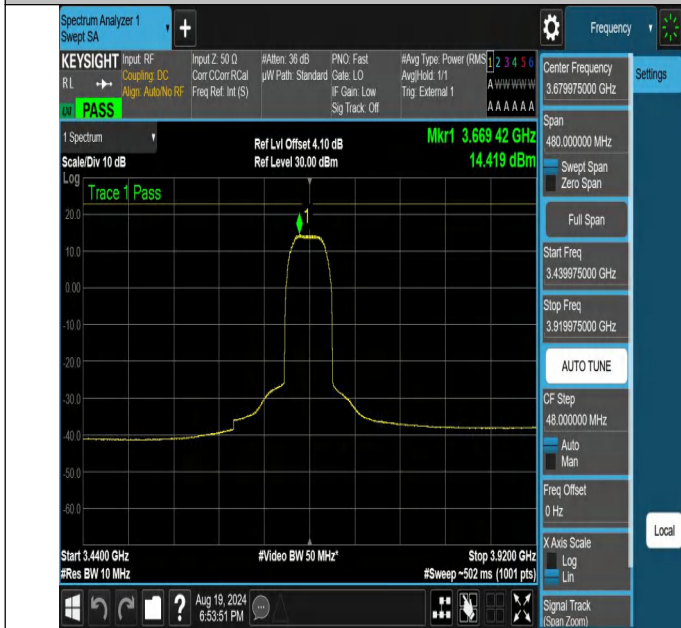

NTNV-N48-PC3-30-40-H-DFT-QPSK-Edge_1RB_Right-3439.975-3919.975-Ant1-PASS

NTNV-N48-PC3-30-40-H-DFT-16QAM-Outer_Full-3439.975-3919.975-Ant1-PASS