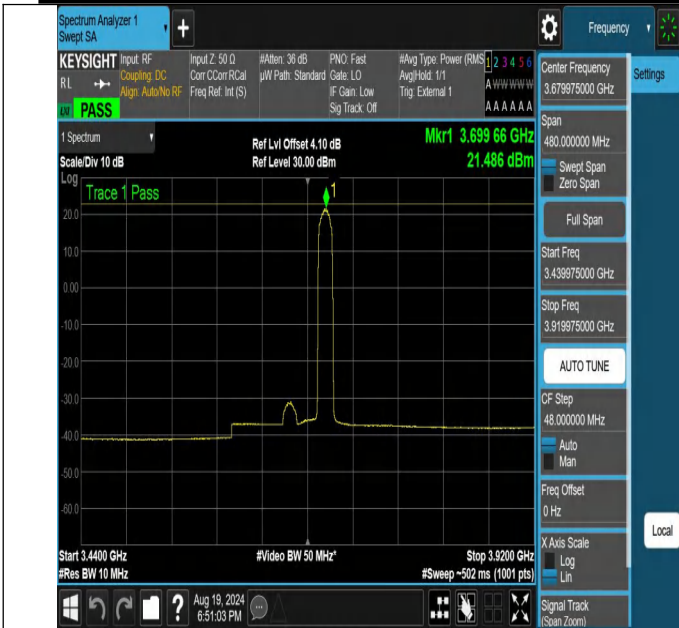

NTNV-N48-PC3-30-40-H-DFT-BPSK-Outer_Full-3439.975-3919.9
75-Ant1-PASS

NTNV-N48-PC3-30-40-H-DFT-BPSK-Edge_1RB_Right-3439.975-3919.975-Ant1-PASS