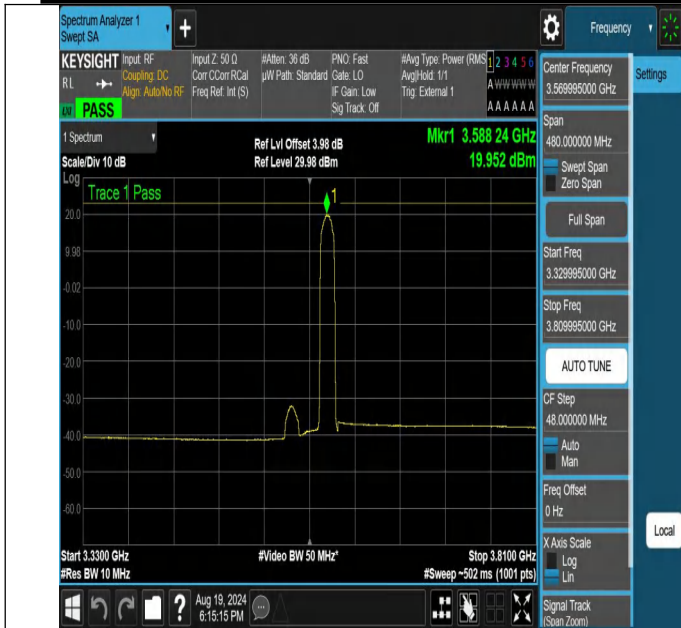

NTNV-N48-PC3-30-40-L-DFT-64QAM-Outer_Full-3329.995-3809.995-Ant1-PASS

NTNV-N48-PC3-30-40-L-DFT-64QAM-Edge_1RB_Right-3329.995-3809.995-Ant1-PASS