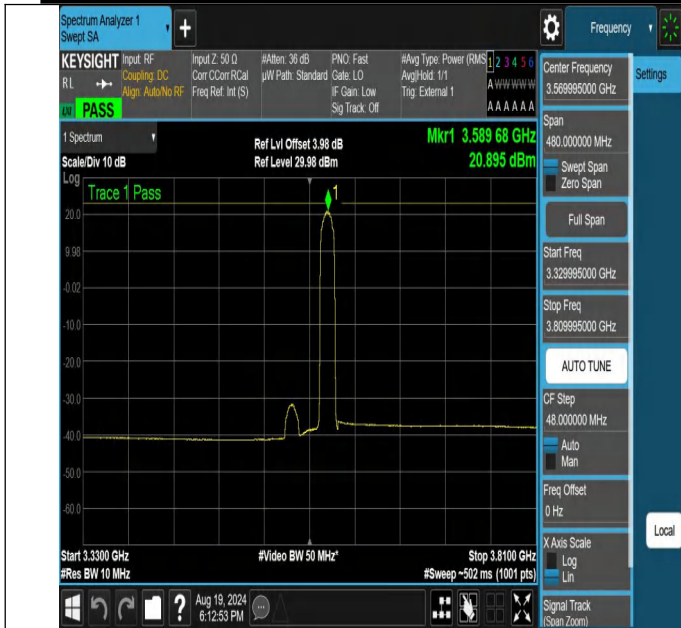

NTNV-N48-PC3-30-40-L-DFT-16QAM-Outer_Full-3329.995-3809.995-Ant1-PASS

NTNV-N48-PC3-30-40-L-DFT-16QAM-Edge_1RB_Right-3329.995-3809.995-Ant1-PASS