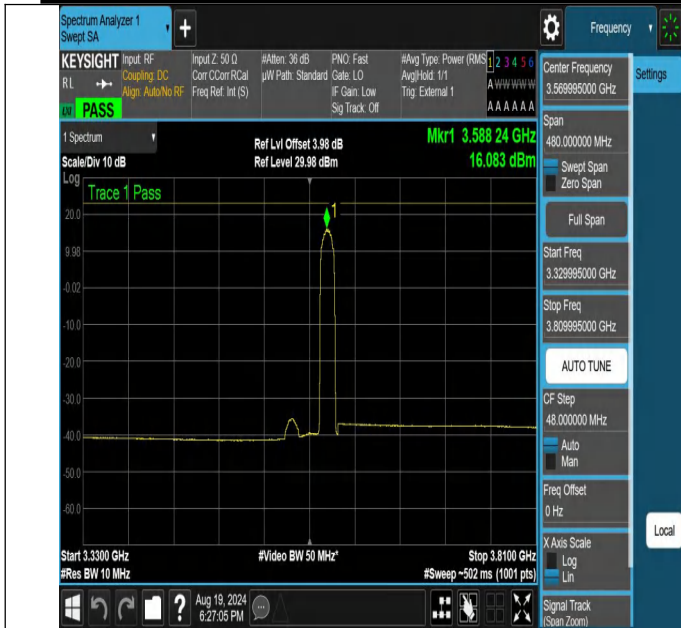

NTNV-N48-PC3-30-40-L-CP-256QAM-Outer_Full-3329.995-3809.995-Ant1-PASS

NTNV-N48-PC3-30-40-L-CP-256QAM-Edge_1RB_Right-3329.995-3809.995-Ant1-PASS