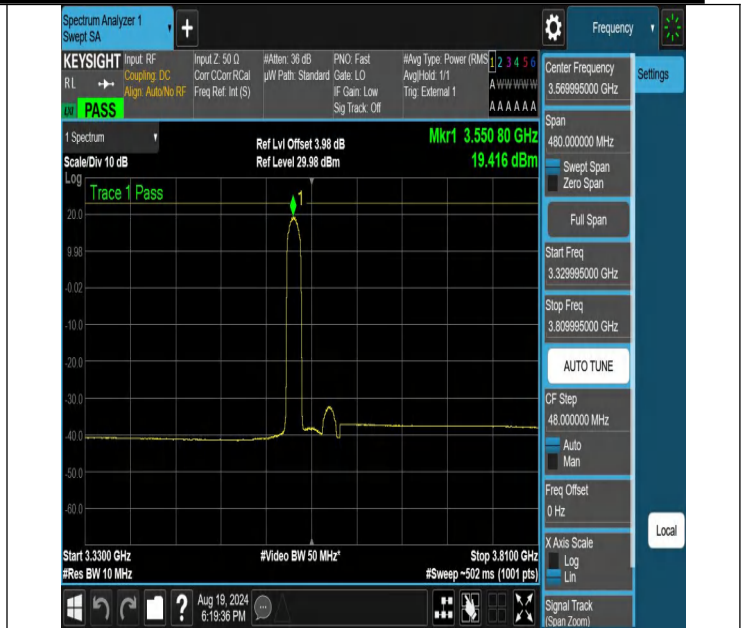

NTNV-N48-PC3-30-40-L-DFT-256QAM-Inner_Full-3329.995-3809.995-Ant1-PASS

NTNV-N48-PC3-30-40-L-CP-QPSK-Edge_1RB_Left-3329.995-3809.995-Ant1-PASS