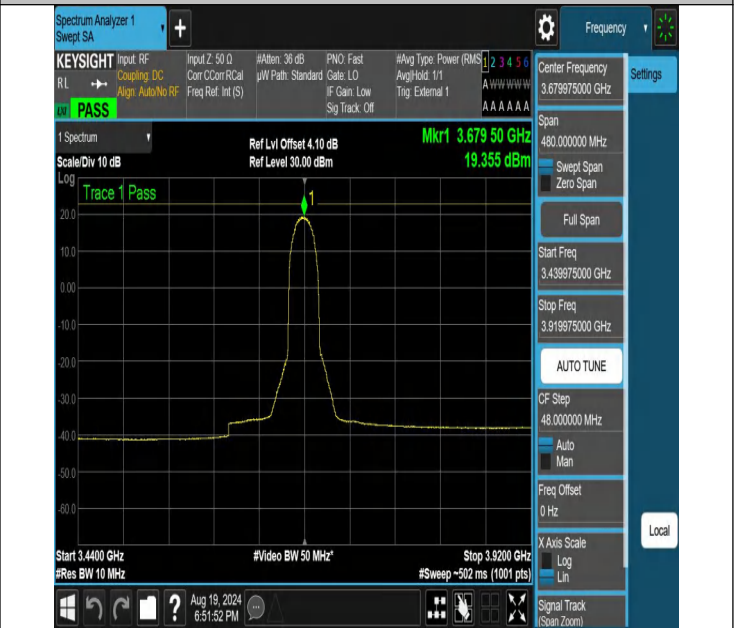

NTNV-N48-PC3-30-40-H-DFT-QPSK-Edge_1RB_Left-3439.975-3919.975-Ant1-PASS

NTNV-N48-PC3-30-40-H-DFT-QPSK-Inner_Full-3439.975-3919.975-75-Ant1-PASS