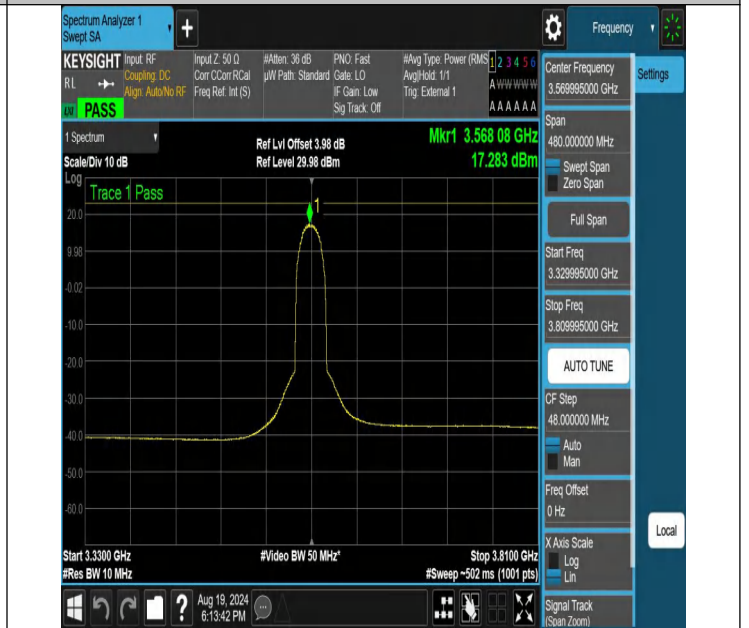

NTNV-N48-PC3-30-40-L-DFT-64QAM-Edge_1RB_Left-3329.995-3809.995-Ant1-PASS

NTNV-N48-PC3-30-40-L-DFT-64QAM-Inner_Full-3329.995-3809.995-Ant1-PASS