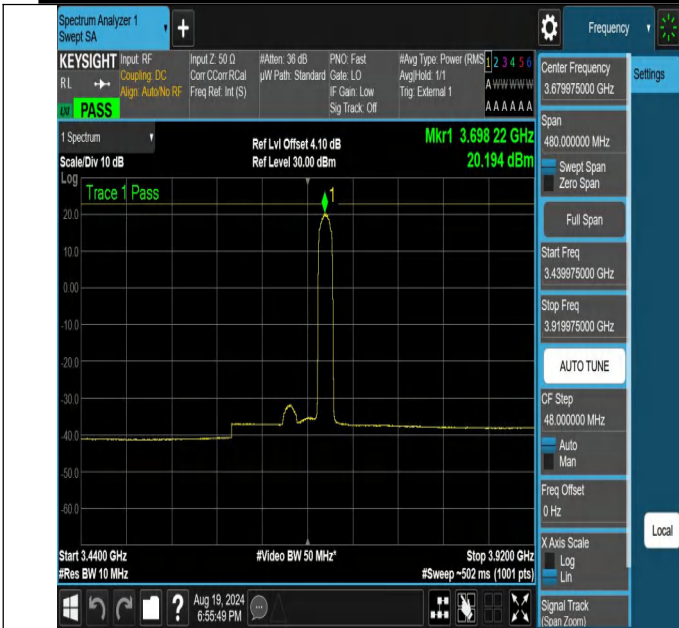

NTNV-N48-PC3-30-40-H-DFT-16QAM-Outer_Full-3439.975-3919.975-Ant1-PASS

NTNV-N48-PC3-30-40-H-DFT-16QAM-Edge_1RB_Right-3439.975-3919.975-Ant1-PASS