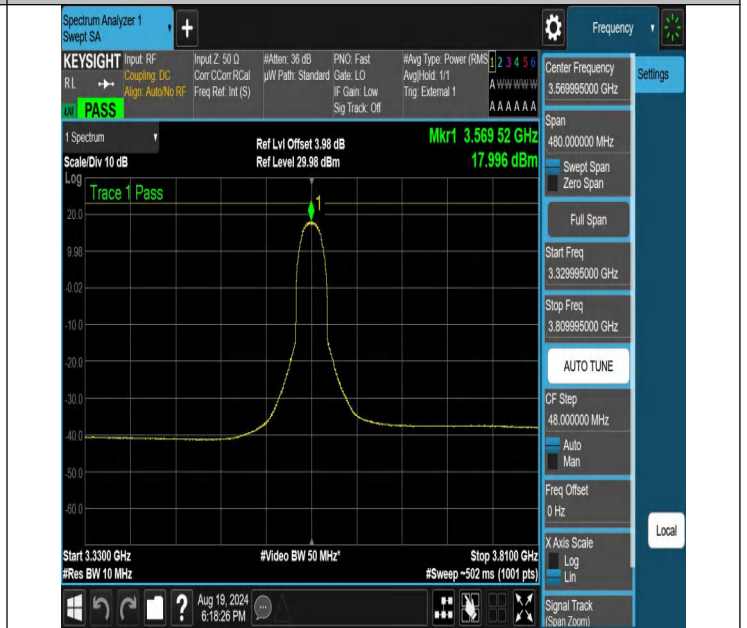

NTNV-N48-PC3-30-40-L-CP-QPSK-Edge_1RB_Left-3329.995-3809.995-Ant1-PASS

NTNV-N48-PC3-30-40-L-CP-QPSK-Inner_Full-3329.995-3809.995-Ant1-PASS