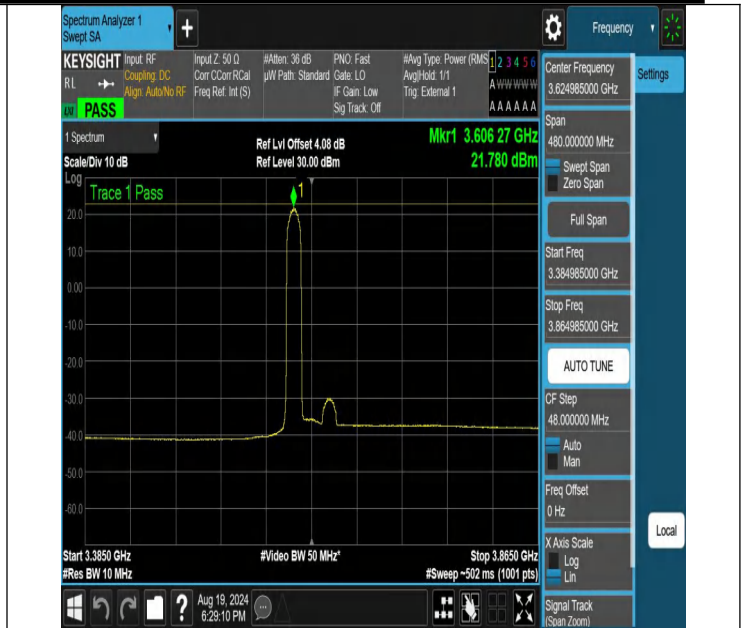

NTNV-N48-PC3-30-40-L-CP-256QAM-Inner_Full-3329.995-3809.995-Ant1-PASS

NTNV-N48-PC3-30-40-M-DFT-BPSK-Edge_1RB_Left-3384.985-3864.985-Ant1-PASS