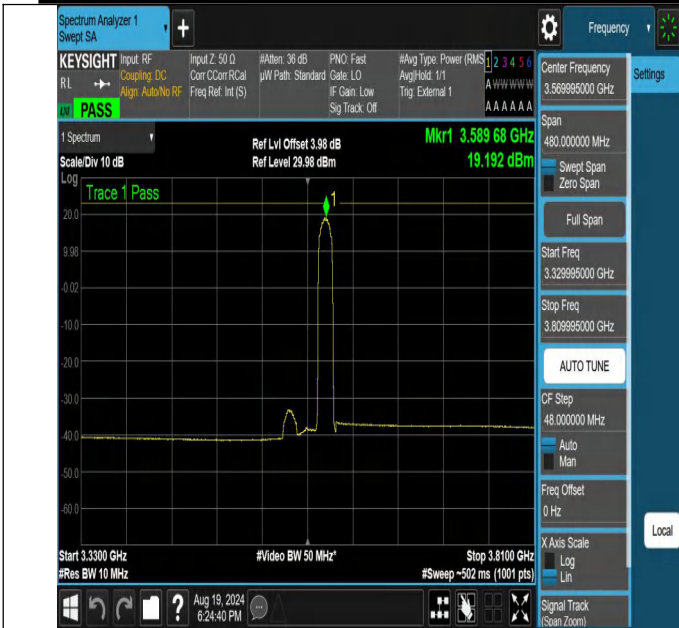

NTNV-N48-PC3-30-40-L-CP-64QAM-Outer_Full-3329.995-3809.995-Ant1-PASS

NTNV-N48-PC3-30-40-L-CP-64QAM-Edge_1RB_Right-3329.995-3809.995-Ant1-PASS