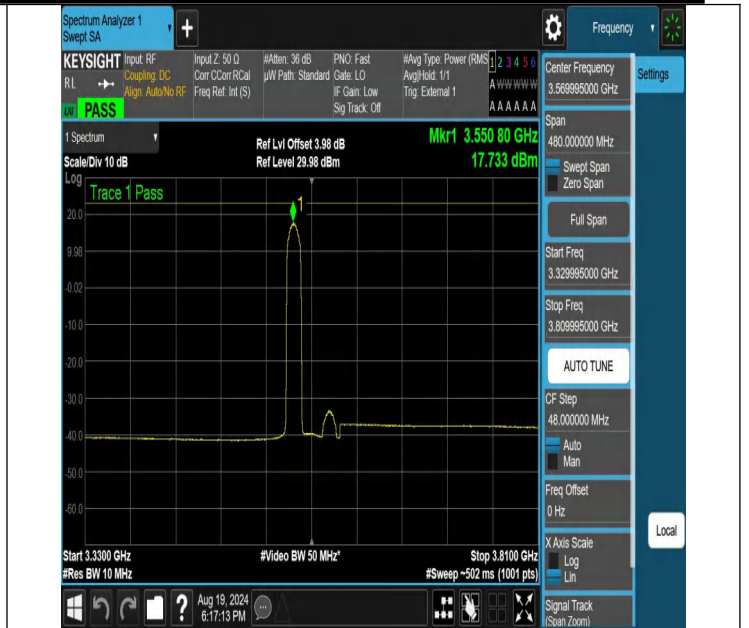

NTNV-N48-PC3-30-40-L-DFT-64QAM-Inner_Full-3329.995-3809.995-Ant1-PASS

NTNV-N48-PC3-30-40-L-DFT-256QAM-Edge_1RB_Left-3329.995-3809.995-Ant1-PASS