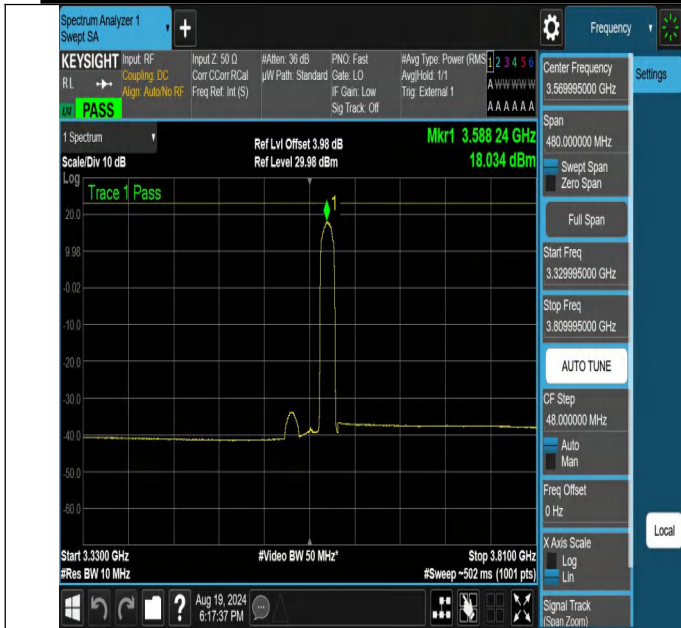

NTNV-N48-PC3-30-40-L-DFT-256QAM-Outer_Full-3329.995-3809.995-Ant1-PASS

NTNV-N48-PC3-30-40-L-DFT-256QAM-Edge_1RB_Right-3329.95-3809.995-Ant1-PASS