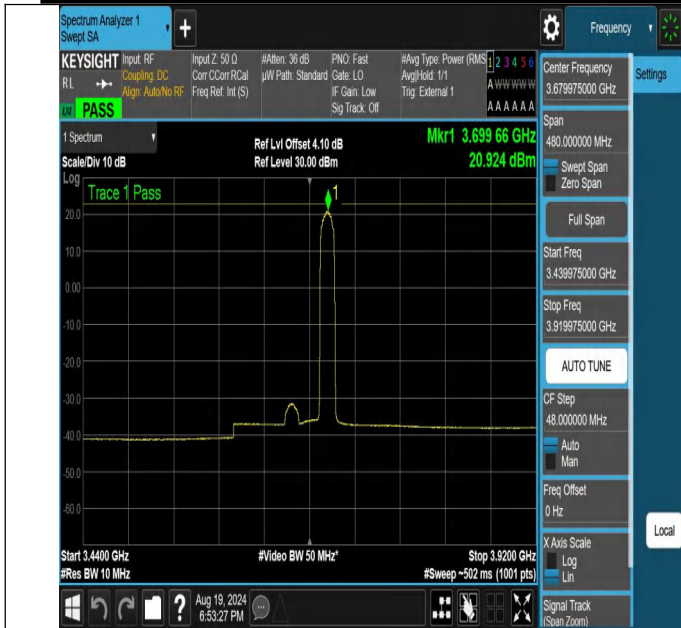

NTNV-N48-PC3-30-40-H-DFT-QPSK-Outer_Full-3439.975-3919.975-75-Ant1-PASS

NTNV-N48-PC3-30-40-H-DFT-QPSK-Edge_1RB_Right-3439.975-3919.975-Ant1-PASS