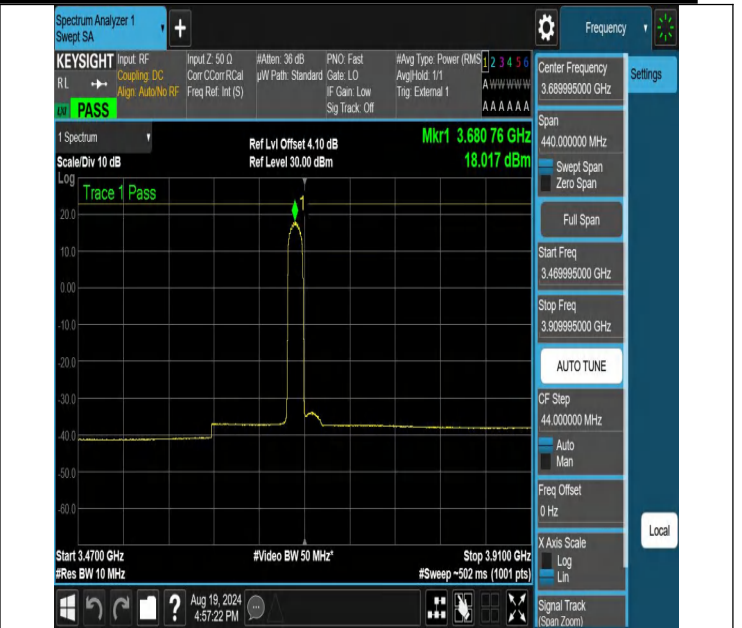

NTNV-N48-PC3-30-20-H-CP-QPSK-Inner_Full-3469.995-3909.995-Ant1-PASS

NTNV-N48-PC3-30-20-H-CP-16QAM-Edge_1RB_Left-3469.995-3909.995-Ant1-PASS