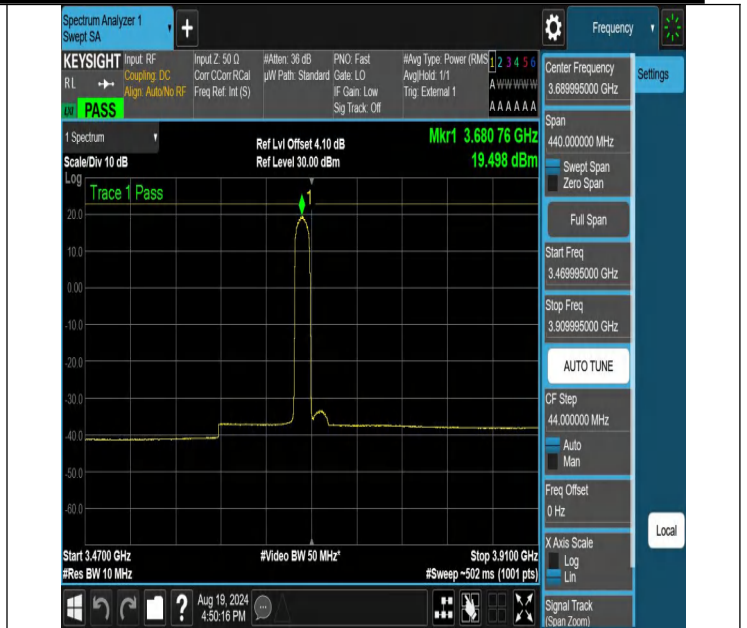

NTNV-N48-PC3-30-20-H-DFT-16QAM-Inner_Full-3469.995-3909.995-Ant1-PASS

NTNV-N48-PC3-30-20-H-DFT-64QAM-Edge_1RB_Left-3469.995-3909.995-Ant1-PASS