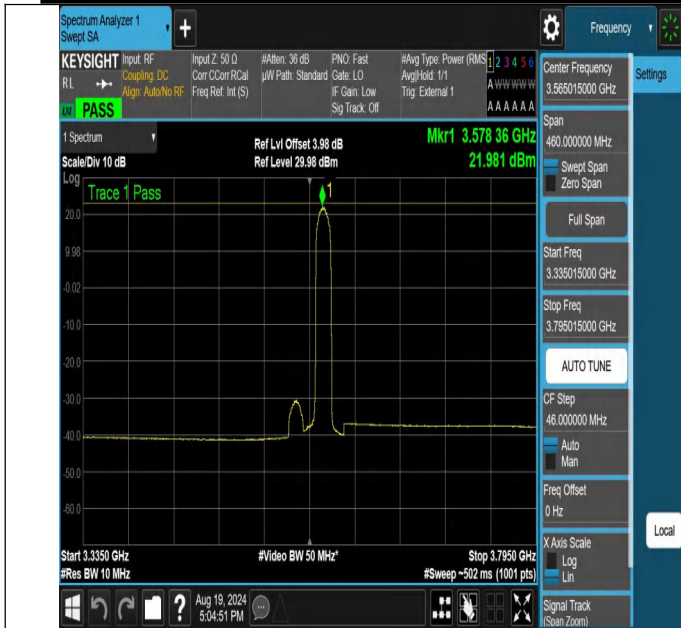

NTNV-N48-PC3-30-30-L-DFT-BPSK-Outer_Full-3335.015-3795.015-Ant1-PASS

NTNV-N48-PC3-30-30-L-DFT-BPSK-Edge_1RB_Right-3335.015-3795.015-Ant1-PASS