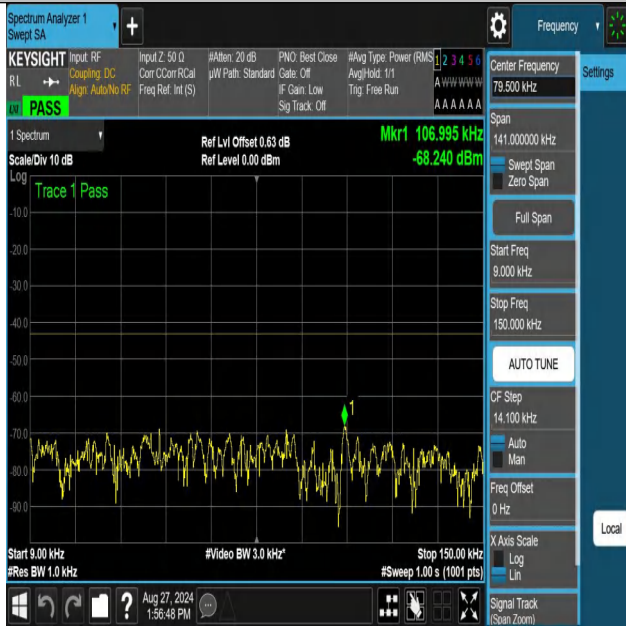

NTNV-n70-PC3-15-5-M-DFT-16QAM-Edge_1RB_Left-3000-12000-
PASS

NTNV-n70-PC3-15-5-M-DFT-16QAM-Edge_1RB_Left-12000-20000-
PASS

NTNV-n70-PC3-15-5-M-DFT-16QAM-Edge_1RB_Right-0.009-0.15-
PASS

NTNV-n70-PC3-15-5-M-DFT-16QAM-Edge_1RB_Right-0.15-30-PAS
S

NTNV-n70-PC3-15-5-M-DFT-16QAM-Edge_1RB_Right-30-1000-PA
 SS

NTNV-n70-PC3-15-5-M-DFT-16QAM-Edge_1RB_Right-1000-3000-P
 ASS

NTNV-n70-PC3-15-5-M-DFT-16QAM-Edge_1RB_Right-3000-1200
 0-PASS

NTNV-n70-PC3-15-5-M-DFT-16QAM-Edge_1RB_Right-12000-2000
 0-PASS