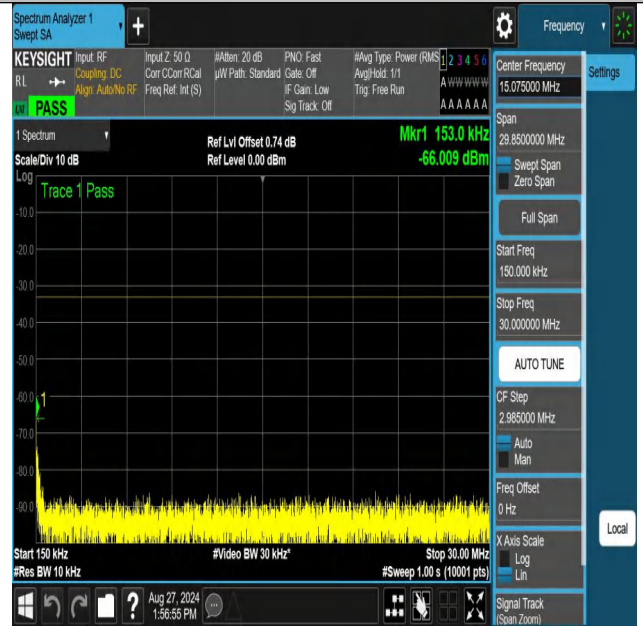

NTNV-n70-PC3-15-5-M-DFT-16QAM-Edge_1RB_Left-3000-12000-
PASS

NTNV-n70-PC3-15-5-M-DFT-16QAM-Edge_1RB_Left-12000-20000-
PASS

NTNV-n70-PC3-15-5-M-DFT-16QAM-Edge_1RB_Right-0.009-0.15-
PASS

NTNV-n70-PC3-15-5-M-DFT-16QAM-Edge_1RB_Right-0.15-30-PAS
S

NTNV-n70-PC3-15-5-M-DFT-16QAM-Edge_1RB_Right-30-1000-PA
 SS

NTNV-n70-PC3-15-5-M-DFT-16QAM-Edge_1RB_Right-1000-3000-P
 ASS

NTNV-n70-PC3-15-5-M-DFT-16QAM-Edge_1RB_Right-3000-1200
 0-PASS

NTNV-n70-PC3-15-5-M-DFT-16QAM-Edge_1RB_Right-12000-2000
 0-PASS