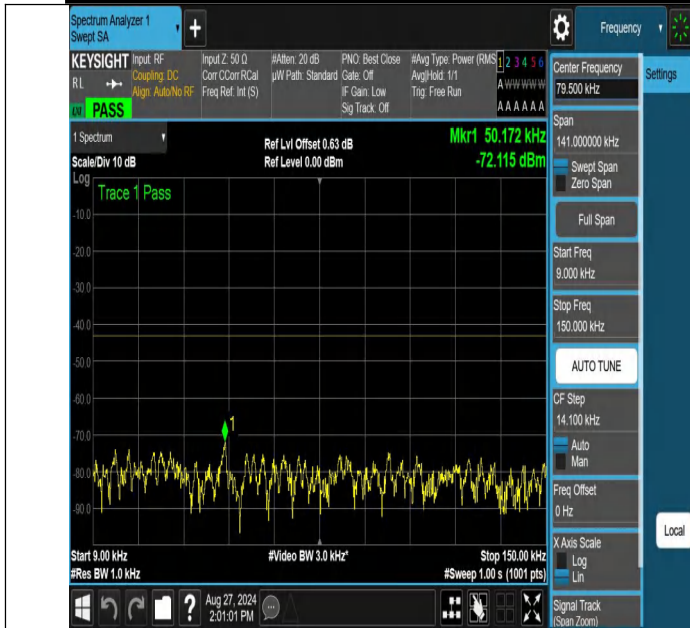

NTVN-n70-PC3-15-5-M-DFT-256QAM-Edge_1RB_Right-30-1000-P
ASS

NTVN-n70-PC3-15-5-M-DFT-256QAM-Edge_1RB_Right-1000-3000-P
PASS

NTVN-n70-PC3-15-5-M-DFT-256QAM-Edge_1RB_Right-3000-12000-PASS

NTVN-n70-PC3-15-5-M-DFT-256QAM-Edge_1RB_Right-12000-20000-PASS