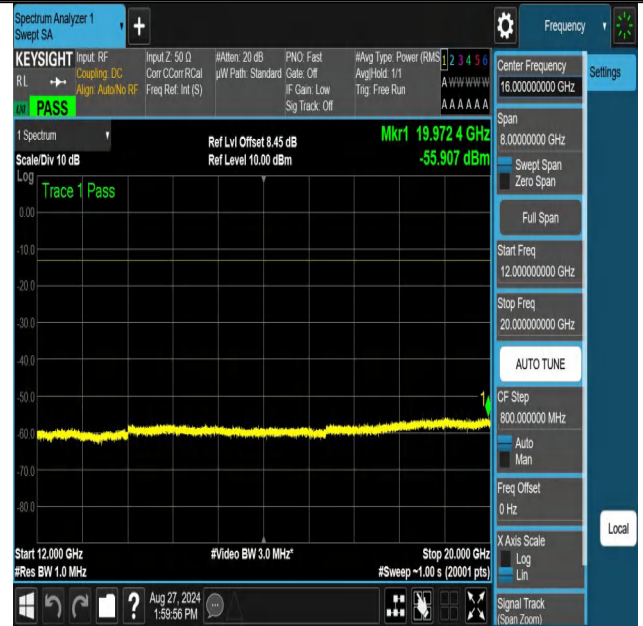

NTNV-n70-PC3-15-5-M-DFT-256QAM-Edge_1RB_Left-1000-3000-PASS

NTNV-n70-PC3-15-5-M-DFT-256QAM-Edge_1RB_Left-12000-20000
-PASS