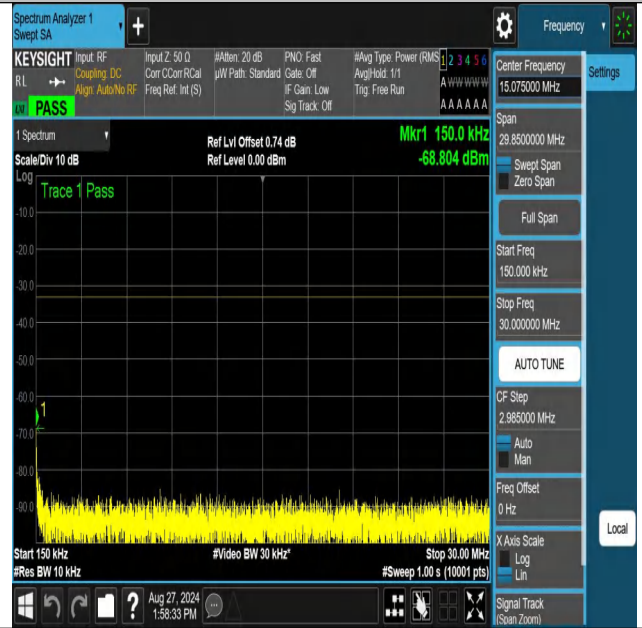

NTNV-n70-PC3-15-5-M-DFT-64QAM-Edge_1RB_Left-0.009-0.15-P ASS

NTNV-n70-PC3-15-5-M-DFT-64QAM-Edge_1RB_Left-0.15-30-PASS

NTNV-n70-PC3-15-5-M-DFT-64QAM-Edge_1RB_Left-30-1000-PAS S

NTNV-n70-PC3-15-5-M-DFT-64QAM-Edge_1RB_Left-1000-3000-PA SS

NTNV-n70-PC3-15-5-M-DFT-64QAM-Edge_1RB_Left-3000-12000-
PASS

NTNV-n70-PC3-15-5-M-DFT-64QAM-Edge_1RB_Left-12000-20000-
PASS

NTNV-n70-PC3-15-5-M-DFT-64QAM-Edge_1RB_Right-0.009-0.15-
PASS

NTNV-n70-PC3-15-5-M-DFT-64QAM-Edge_1RB_Right-0.15-30-PAS
S