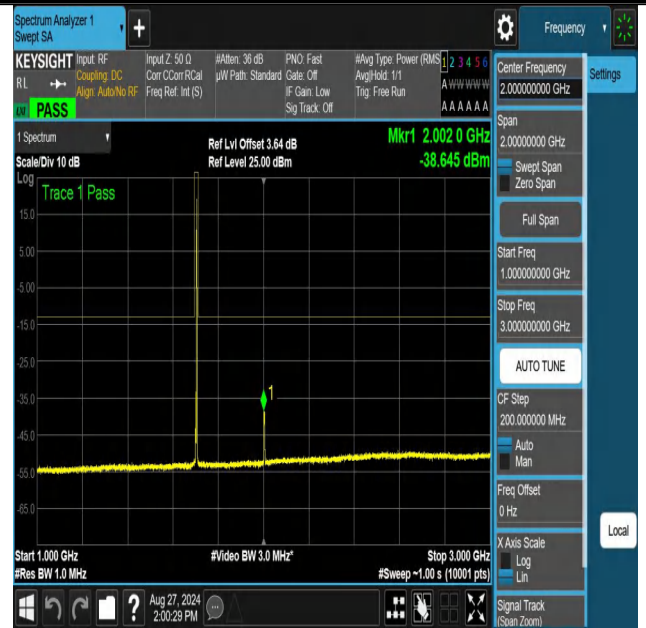

NTNV-n70-PC3-15-5-M-DFT-256QAM-Edge_1RB_Right-0.15-30-PA
SS

NTVN-n70-PC3-15-5-M-DFT-256QAM-Edge_1RB_Right-1000-3000-P
PASS