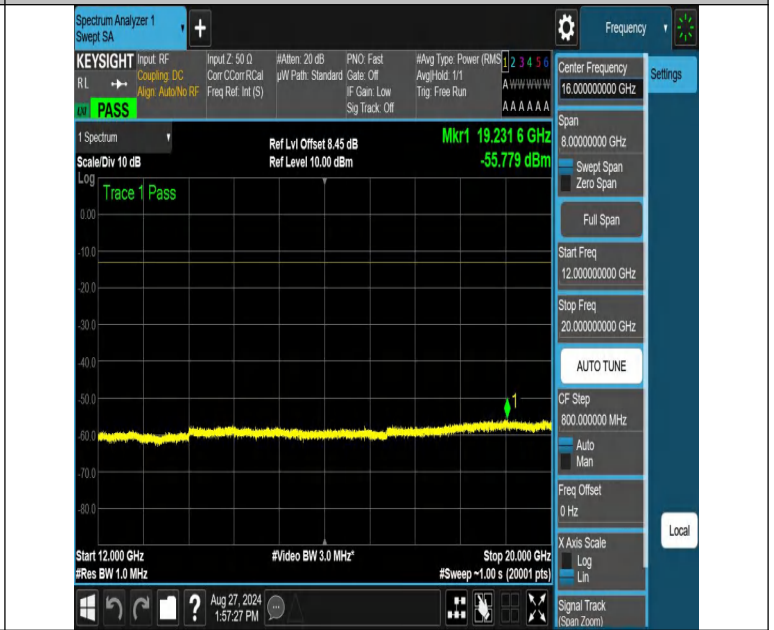

NTNV-n70-PC3-15-5-M-DFT-16QAM-Edge_1RB_Left-3000-12000-
PASS

NTNV-n70-PC3-15-5-M-DFT-16QAM-Edge_1RB_Left-12000-20000-
PASS

NTNV-n70-PC3-15-5-M-DFT-16QAM-Edge_1RB_Right-0.009-0.15-
PASS

NTNV-n70-PC3-15-5-M-DFT-16QAM-Edge_1RB_Right-0.15-30-PAS
S

NTNV-n70-PC3-15-5-M-DFT-16QAM-Edge_1RB_Right-30-1000-PA
 SS

NTNV-n70-PC3-15-5-M-DFT-16QAM-Edge_1RB_Right-1000-3000-P
 ASS

NTNV-n70-PC3-15-5-M-DFT-16QAM-Edge_1RB_Right-3000-1200
 0-PASS

NTNV-n70-PC3-15-5-M-DFT-16QAM-Edge_1RB_Right-12000-2000
 0-PASS