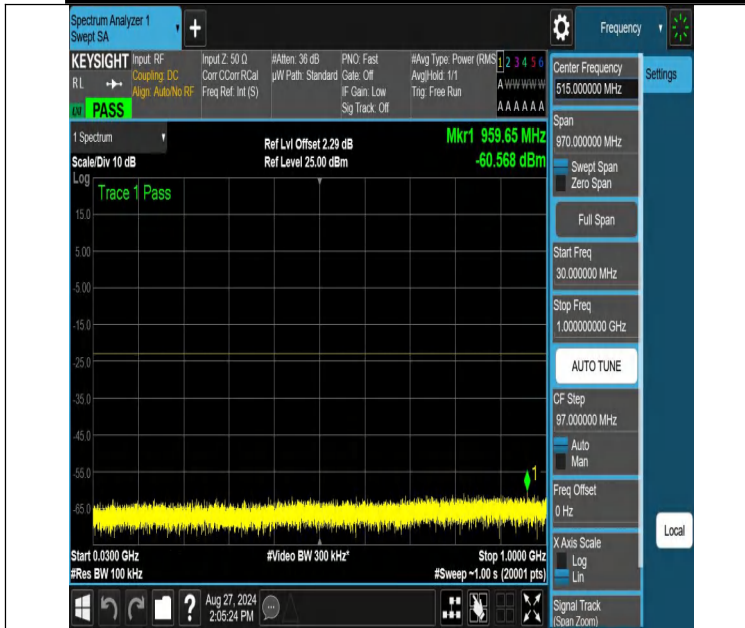

NTNV-n70-PC3-15-10-M-DFT-16QAM-Edge_1RB_Right-0.009-0.1
5-PASS

NTNV-n70-PC3-15-10-M-DFT-16QAM-Edge_1RB_Right-30-1000-P ASS