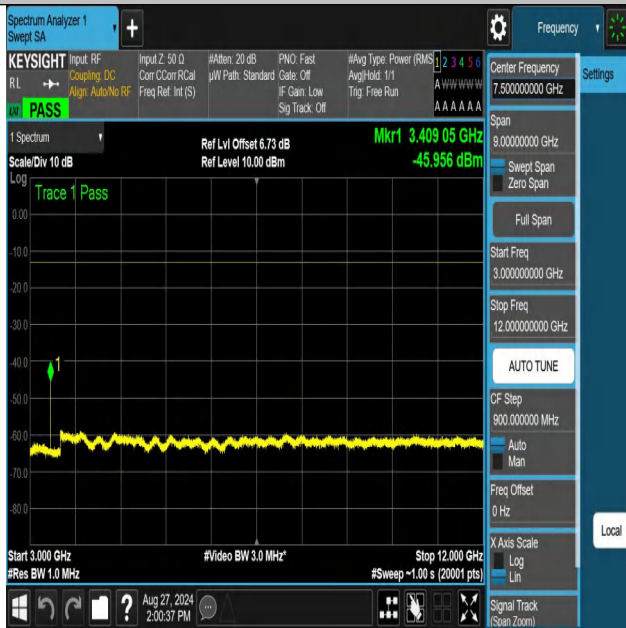

NTNV-n70-PC3-15-5-M-DFT-256QAM-Edge_1RB_Left-3000-12000
-PASS

NTNV-n70-PC3-15-5-M-DFT-256QAM-Edge_1RB_Left-12000-20000
-PASS

NTNV-n70-PC3-15-5-M-DFT-256QAM-Edge_1RB_Right-0.009-0.1
5-PASS

NTNV-n70-PC3-15-5-M-DFT-256QAM-Edge_1RB_Right-0.15-30-PA
SS

NTVN-n70-PC3-15-5-M-DFT-256QAM-Edge_1RB_Right-30-1000-P
ASS

NTVN-n70-PC3-15-5-M-DFT-256QAM-Edge_1RB_Right-1000-3000-P
PASS

NTVN-n70-PC3-15-5-M-DFT-256QAM-Edge_1RB_Right-3000-12000-PASS

NTVN-n70-PC3-15-5-M-DFT-256QAM-Edge_1RB_Right-12000-20000-PASS