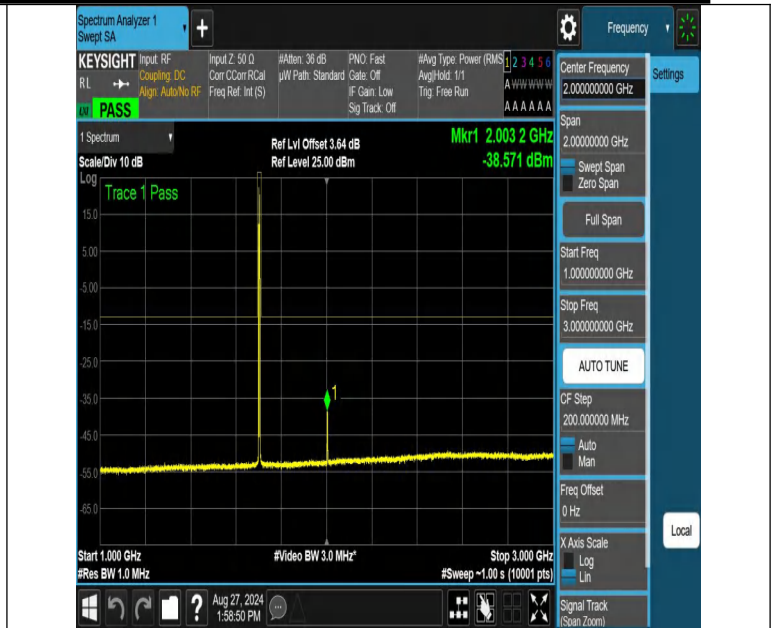

NTNV-n70-PC3-15-5-M-DFT-64QAM-Edge_1RB_Left-3000-12000-
PASS

NTNV-n70-PC3-15-5-M-DFT-64QAM-Edge_1RB_Left-12000-20000-
PASS

NTNV-n70-PC3-15-5-M-DFT-64QAM-Edge_1RB_Right-0.009-0.15-
PASS

NTNV-n70-PC3-15-5-M-DFT-64QAM-Edge_1RB_Right-0.15-30-PAS
S

NTNV-n70-PC3-15-5-M-DFT-64QAM-Edge_1RB_Right-30-1000-PA
 SS

NTNV-n70-PC3-15-5-M-DFT-64QAM-Edge_1RB_Right-1000-3000-P
 ASS

NTNV-n70-PC3-15-5-M-DFT-64QAM-Edge_1RB_Right-3000-1200
 0-PASS

NTNV-n70-PC3-15-5-M-DFT-64QAM-Edge_1RB_Right-12000-2000
 0-PASS