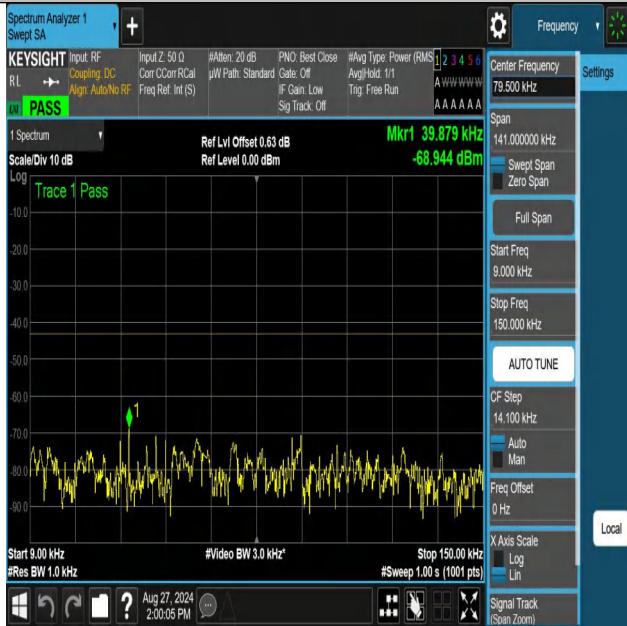

NTNV-n70-PC3-15-5-M-DFT-256QAM-Edge_1RB_Left-3000-12000
-PASS

NTNV-n70-PC3-15-5-M-DFT-256QAM-Edge_1RB_Right-0.009-0.1
5-PASS