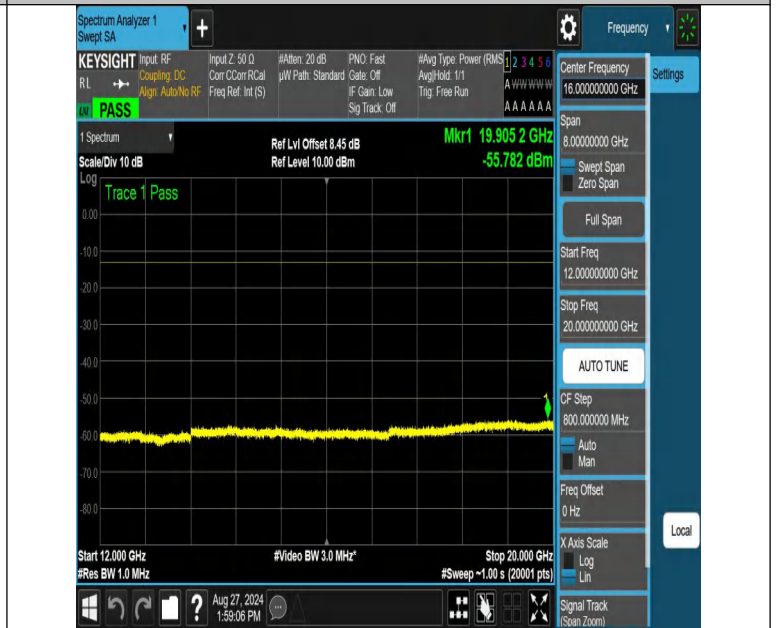

NTNV-n70-PC3-15-5-M-DFT-64QAM-Edge_1RB_Left-3000-12000-
PASS

NTNV-n70-PC3-15-5-M-DFT-64QAM-Edge_1RB_Left-12000-20000-
PASS

NTNV-n70-PC3-15-5-M-DFT-64QAM-Edge_1RB_Right-0.009-0.15-
PASS

NTNV-n70-PC3-15-5-M-DFT-64QAM-Edge_1RB_Right-0.15-30-PAS
S

NTNV-n70-PC3-15-5-M-DFT-64QAM-Edge_1RB_Right-30-1000-PA
 SS

NTNV-n70-PC3-15-5-M-DFT-64QAM-Edge_1RB_Right-1000-3000-P
 ASS

NTNV-n70-PC3-15-5-M-DFT-64QAM-Edge_1RB_Right-3000-1200
 0-PASS

NTNV-n70-PC3-15-5-M-DFT-64QAM-Edge_1RB_Right-12000-2000
 0-PASS