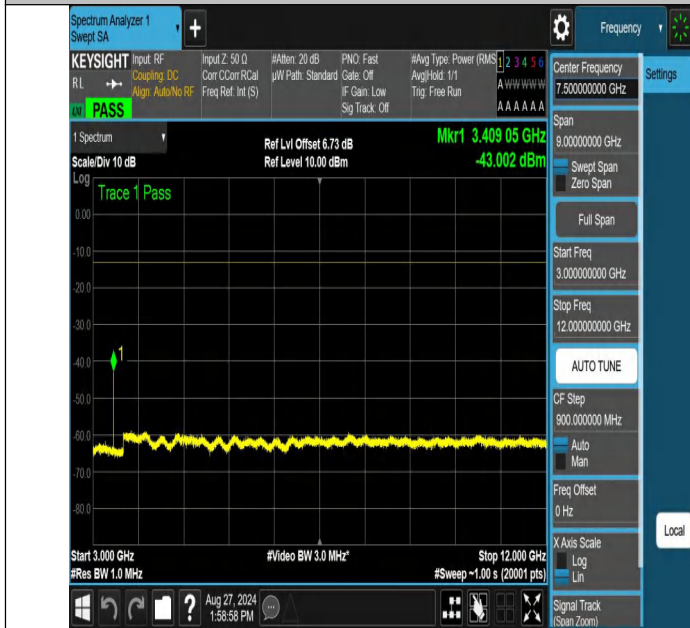

NTNV-n70-PC3-15-5-M-DFT-64QAM-Edge_1RB_Left-3000-12000-
PASS

NTNV-n70-PC3-15-5-M-DFT-64QAM-Edge_1RB_Left-12000-20000-
PASS

NTNV-n70-PC3-15-5-M-DFT-64QAM-Edge_1RB_Right-0.009-0.15-
PASS

NTNV-n70-PC3-15-5-M-DFT-64QAM-Edge_1RB_Right-0.15-30-PAS
S

NTNV-n70-PC3-15-5-M-DFT-64QAM-Edge_1RB_Right-30-1000-PA
 SS

NTNV-n70-PC3-15-5-M-DFT-64QAM-Edge_1RB_Right-1000-3000-P
 ASS

NTNV-n70-PC3-15-5-M-DFT-64QAM-Edge_1RB_Right-3000-1200
 0-PASS

NTNV-n70-PC3-15-5-M-DFT-64QAM-Edge_1RB_Right-12000-2000
 0-PASS