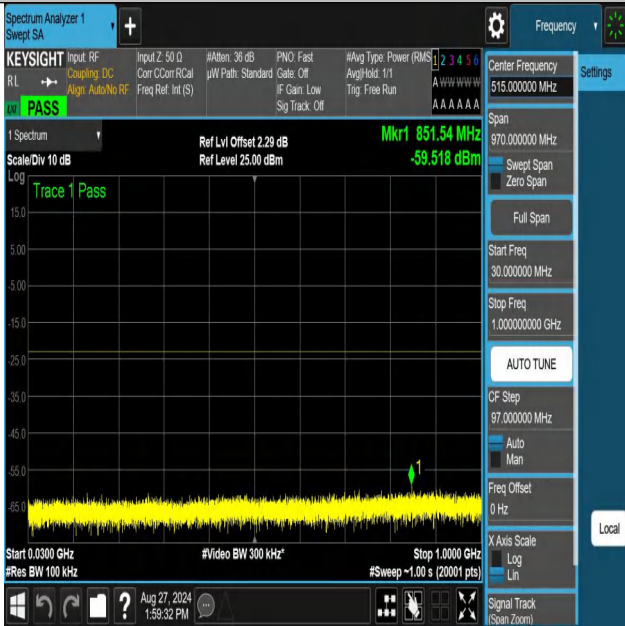

NTNV-n70-PC3-15-5-M-DFT-256QAM-Edge_1RB_Left-0.009-0.15-PASS

NTNV-n70-PC3-15-5-M-DFT-256QAM-Edge_1RB_Left-30-1000-PASS