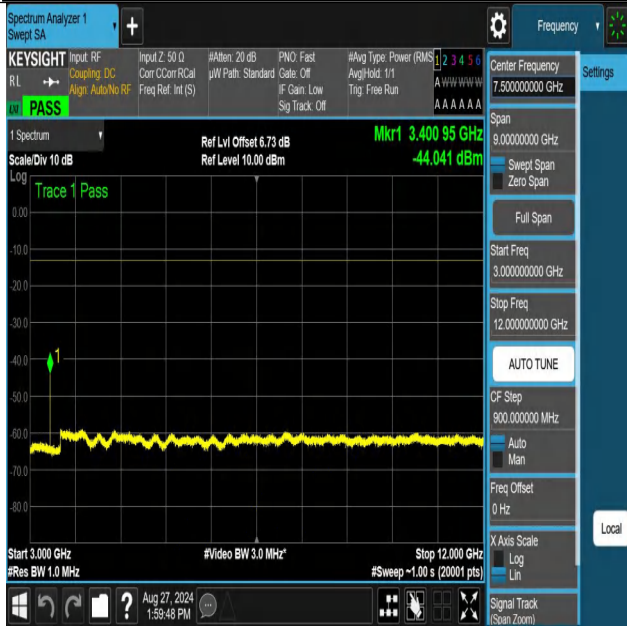

NTNV-n70-PC3-15-5-M-DFT-256QAM-Edge_1RB_Left-0.009-0.15-PASS

NTNV-n70-PC3-15-5-M-DFT-256QAM-Edge_1RB_Left-0.15-30-PASS

NTNV-n70-PC3-15-5-M-DFT-256QAM-Edge_1RB_Left-30-1000-PASS

NTNV-n70-PC3-15-5-M-DFT-256QAM-Edge_1RB_Left-1000-3000-PASS