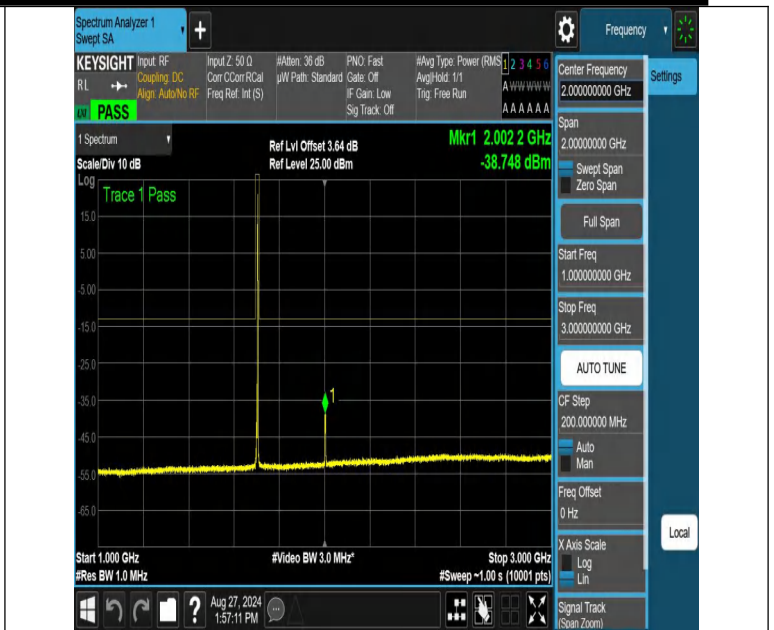

NTNV-n70-PC3-15-5-M-DFT-16QAM-Edge_1RB_Left-3000-12000-
PASS

NTNV-n70-PC3-15-5-M-DFT-16QAM-Edge_1RB_Left-12000-20000-
PASS

NTNV-n70-PC3-15-5-M-DFT-16QAM-Edge_1RB_Right-0.009-0.15-
PASS

NTNV-n70-PC3-15-5-M-DFT-16QAM-Edge_1RB_Right-0.15-30-PAS
S

NTNV-n70-PC3-15-5-M-DFT-16QAM-Edge_1RB_Right-30-1000-PA
 SS

NTNV-n70-PC3-15-5-M-DFT-16QAM-Edge_1RB_Right-1000-3000-P
 ASS

NTNV-n70-PC3-15-5-M-DFT-16QAM-Edge_1RB_Right-3000-1200
 0-PASS

NTNV-n70-PC3-15-5-M-DFT-16QAM-Edge_1RB_Right-12000-2000
 0-PASS