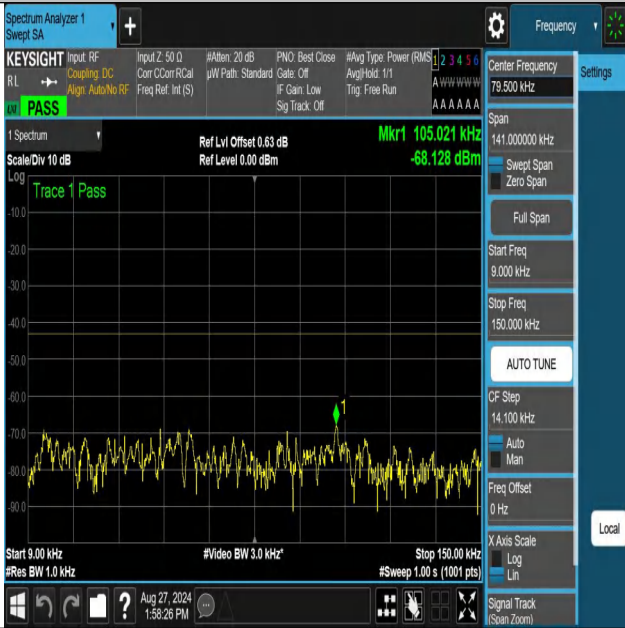

NTNV-n70-PC3-15-5-M-DFT-64QAM-Edge_1RB_Left-3000-12000-
PASS

NTNV-n70-PC3-15-5-M-DFT-64QAM-Edge_1RB_Right-0.009-0.15-
PASS