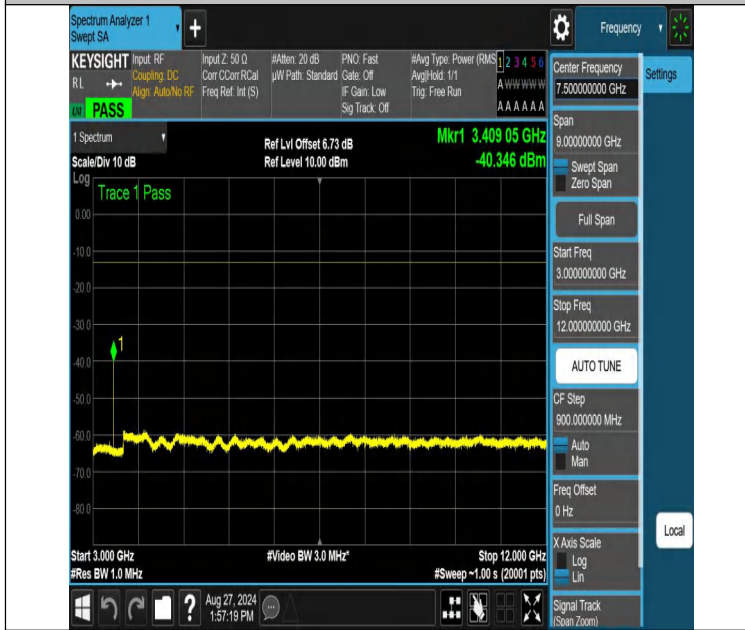

NTNV-n70-PC3-15-5-M-DFT-16QAM-Edge_1RB_Left-3000-12000-
PASS

NTNV-n70-PC3-15-5-M-DFT-16QAM-Edge_1RB_Left-12000-20000-
PASS

NTNV-n70-PC3-15-5-M-DFT-16QAM-Edge_1RB_Right-0.009-0.15-
PASS

NTNV-n70-PC3-15-5-M-DFT-16QAM-Edge_1RB_Right-0.15-30-PAS
S

NTNV-n70-PC3-15-5-M-DFT-16QAM-Edge_1RB_Right-30-1000-PA
 SS

NTNV-n70-PC3-15-5-M-DFT-16QAM-Edge_1RB_Right-1000-3000-P
 ASS

NTNV-n70-PC3-15-5-M-DFT-16QAM-Edge_1RB_Right-3000-1200
 0-PASS

NTNV-n70-PC3-15-5-M-DFT-16QAM-Edge_1RB_Right-12000-2000
 0-PASS