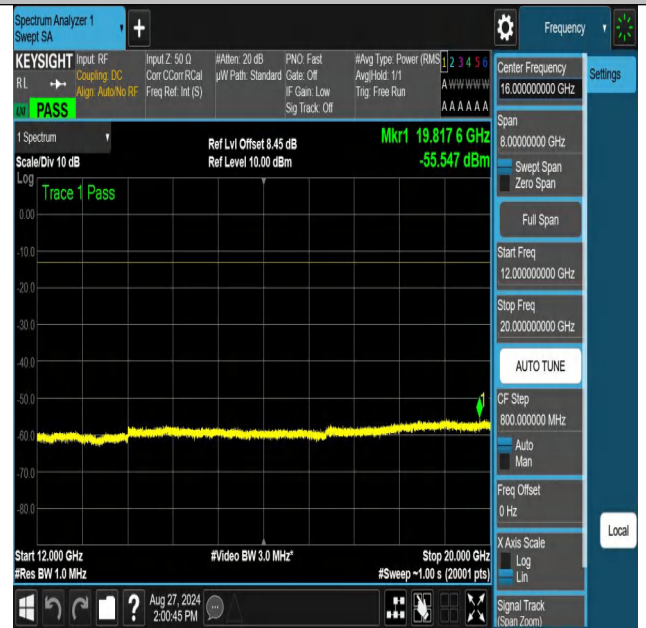

NTNV-n70-PC3-15-5-M-DFT-256QAM-Edge_1RB_Left-3000-12000
-PASS

NTNV-n70-PC3-15-5-M-DFT-256QAM-Edge_1RB_Left-12000-20000
-PASS

NTNV-n70-PC3-15-5-M-DFT-256QAM-Edge_1RB_Right-0.009-0.1
5-PASS

NTNV-n70-PC3-15-5-M-DFT-256QAM-Edge_1RB_Right-0.15-30-PA
SS

NTVN-n70-PC3-15-5-M-DFT-256QAM-Edge_1RB_Right-30-1000-P
ASS

NTVN-n70-PC3-15-5-M-DFT-256QAM-Edge_1RB_Right-1000-3000-P
PASS

NTVN-n70-PC3-15-5-M-DFT-256QAM-Edge_1RB_Right-3000-12000-PASS

NTVN-n70-PC3-15-5-M-DFT-256QAM-Edge_1RB_Right-12000-20000-PASS