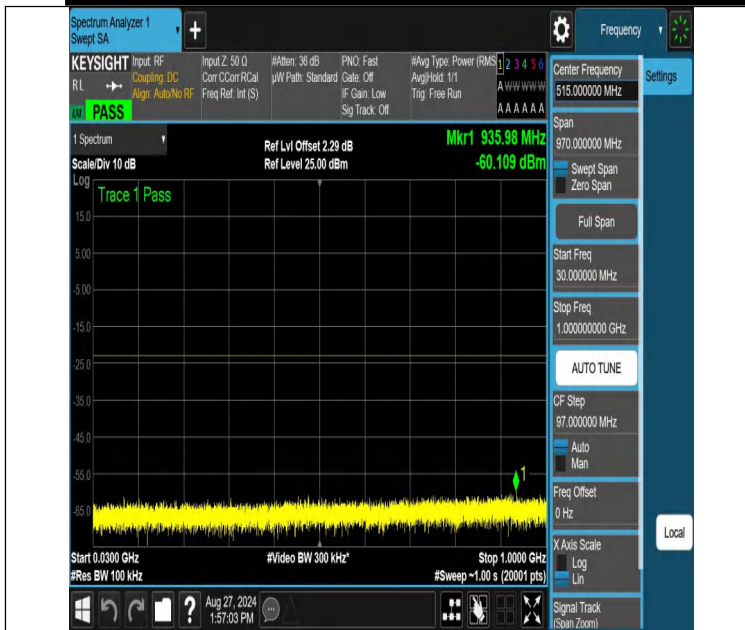

NTNV-n70-PC3-15-5-M-DFT-16QAM-Edge_1RB_Left-3000-12000-
PASS

NTNV-n70-PC3-15-5-M-DFT-16QAM-Edge_1RB_Left-12000-20000-
PASS

NTNV-n70-PC3-15-5-M-DFT-16QAM-Edge_1RB_Right-0.009-0.15-
PASS

NTNV-n70-PC3-15-5-M-DFT-16QAM-Edge_1RB_Right-0.15-30-PAS
S

NTNV-n70-PC3-15-5-M-DFT-16QAM-Edge_1RB_Right-30-1000-PA
 SS

NTNV-n70-PC3-15-5-M-DFT-16QAM-Edge_1RB_Right-1000-3000-P
 ASS

NTNV-n70-PC3-15-5-M-DFT-16QAM-Edge_1RB_Right-3000-1200
 0-PASS

NTNV-n70-PC3-15-5-M-DFT-16QAM-Edge_1RB_Right-12000-2000
 0-PASS