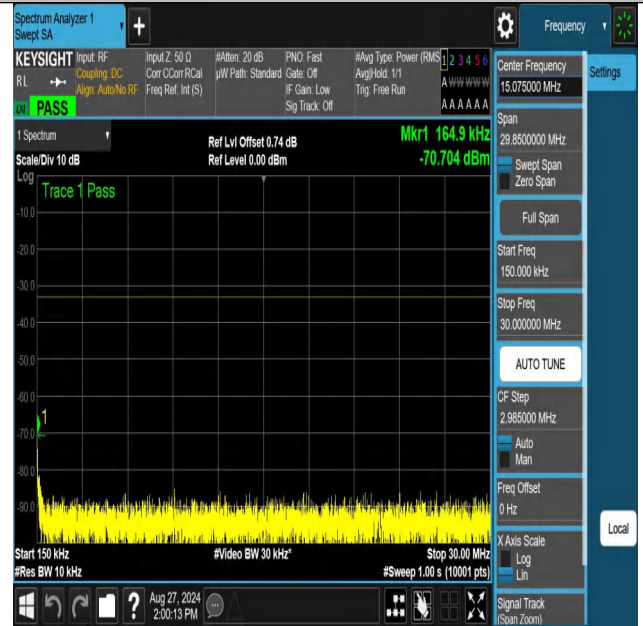

NTNV-n70-PC3-15-5-M-DFT-256QAM-Edge_1RB_Left-0.009-0.15-PASS

NTNV-n70-PC3-15-5-M-DFT-256QAM-Edge_1RB_Left-0.15-30-PASS

NTNV-n70-PC3-15-5-M-DFT-256QAM-Edge_1RB_Left-30-1000-PASS

NTNV-n70-PC3-15-5-M-DFT-256QAM-Edge_1RB_Left-1000-3000-PASS

NTNV-n70-PC3-15-5-M-DFT-256QAM-Edge_1RB_Left-3000-12000
-PASS

NTNV-n70-PC3-15-5-M-DFT-256QAM-Edge_1RB_Left-12000-20000
-PASS

NTNV-n70-PC3-15-5-M-DFT-256QAM-Edge_1RB_Right-0.009-0.1
5-PASS

NTNV-n70-PC3-15-5-M-DFT-256QAM-Edge_1RB_Right-0.15-30-PA
SS