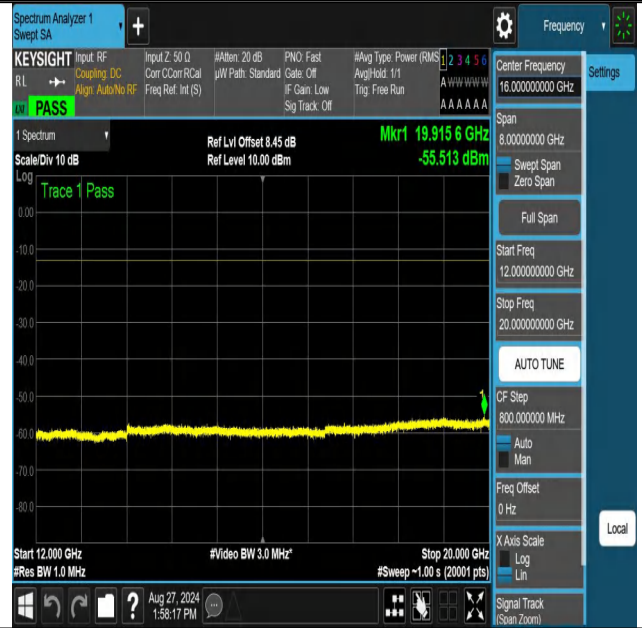

NTNV-n70-PC3-15-5-M-DFT-64QAM-Edge_1RB_Left-0.009-0.15-P ASS

NTNV-n70-PC3-15-5-M-DFT-64QAM-Edge_1RB_Left-0.15-30-PASS

NTNV-n70-PC3-15-5-M-DFT-64QAM-Edge_1RB_Left-30-1000-PAS S

NTNV-n70-PC3-15-5-M-DFT-64QAM-Edge_1RB_Left-1000-3000-PA SS

NTNV-n70-PC3-15-5-M-DFT-64QAM-Edge_1RB_Left-3000-12000-
PASS

NTNV-n70-PC3-15-5-M-DFT-64QAM-Edge_1RB_Left-12000-20000-
PASS

NTNV-n70-PC3-15-5-M-DFT-64QAM-Edge_1RB_Right-0.009-0.15-
PASS

NTNV-n70-PC3-15-5-M-DFT-64QAM-Edge_1RB_Right-0.15-30-PAS
S