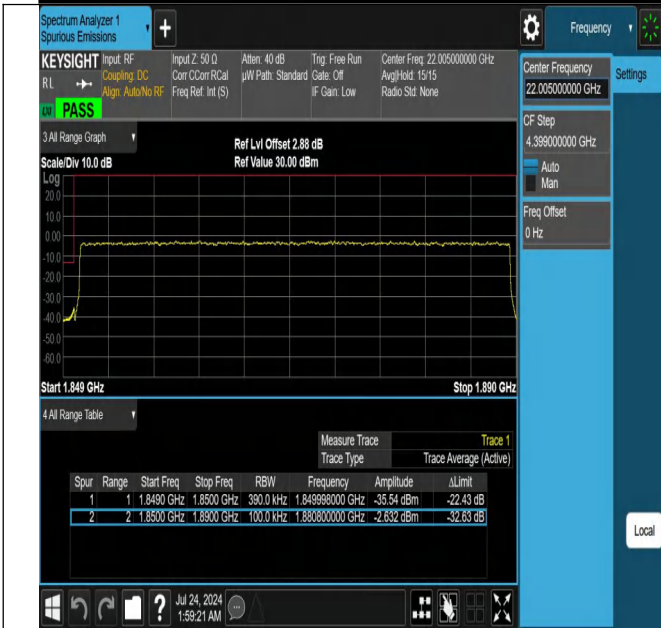

NTNV-N25-PC3-15-30-H-DFT-PI2BPSK-Outer\_Full-Ant1-PAS

S

NTNV-N25-PC3-15-30-H-DFT-PI2BPSK-Edge\_1RB\_Right-Ant1-PAS

S

NTNV-N25-PC3-15-30-H-DFT-QPSK-Outer\_Full-Ant1-PASS

NTNV-N25-PC3-15-30-H-DFT-QPSK-Edge\_1RB\_Right-Ant1-PASS