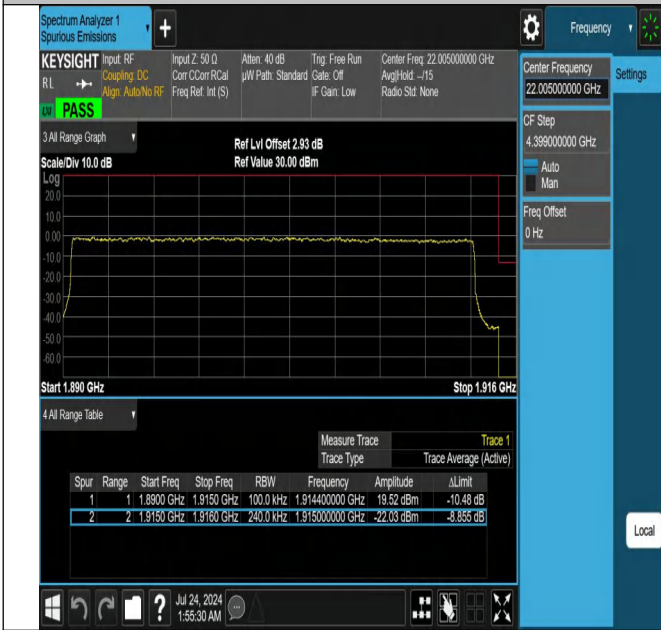

NTNV-N25-PC3-15-25-H-DFT-QPSK-Outer_Full-Ant1-PASS