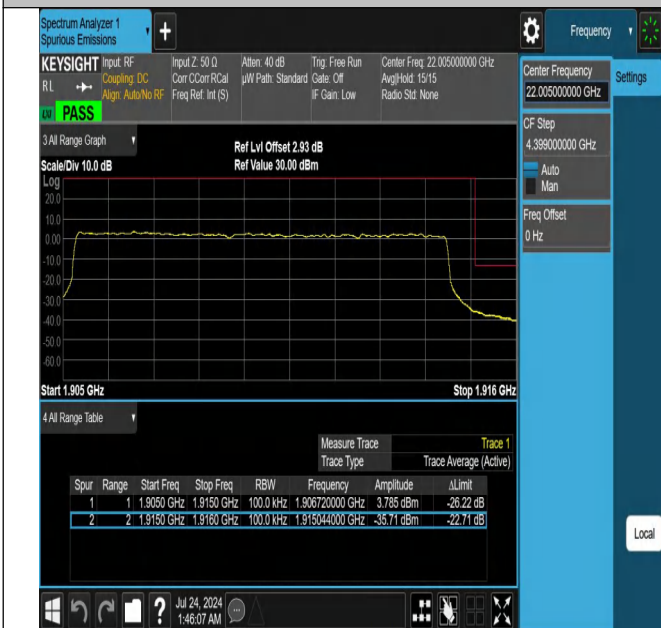

NTNV-N25-PC3-15-10-H-DFT-QPSK-Outer_Full-Ant1-PASS