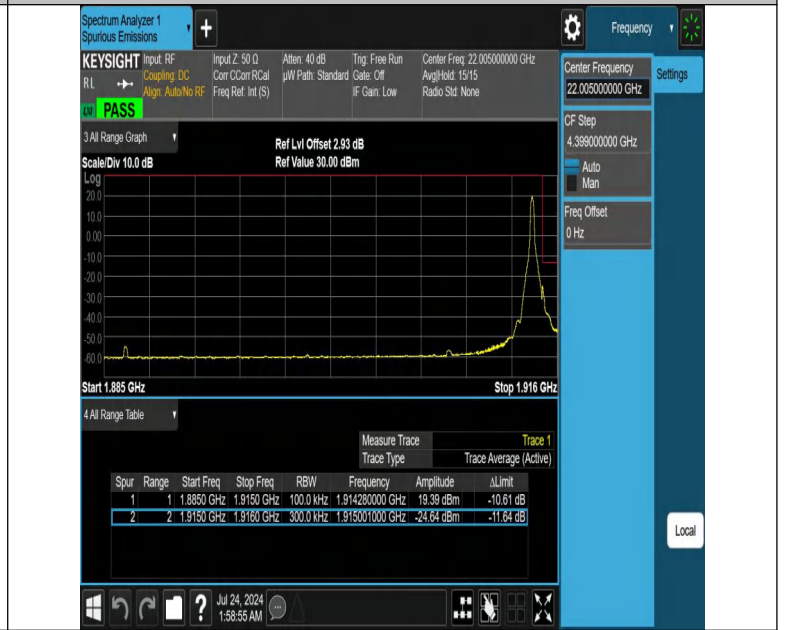

NTNV-N25-PC3-15-30-H-DFT-PI2BPSK-Outer\_Full-Ant1-PAS

S

NTNV-N25-PC3-15-30-H-DFT-PI2BPSK-Edge\_1RB\_Right-Ant1-PAS

S

NTNV-N25-PC3-15-30-H-DFT-QPSK-Outer\_Full-Ant1-PASS

NTNV-N25-PC3-15-30-H-DFT-QPSK-Edge\_1RB\_Right-Ant1-PASS