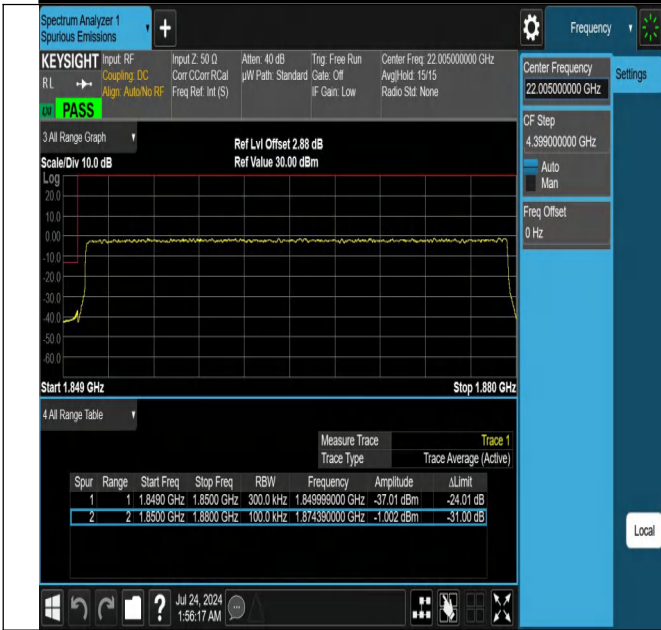

NTNV-N25-PC3-15-25-H-DFT-PI2BPSK-Outer\_Full-Ant1-PAS

S

NTNV-N25-PC3-15-25-H-DFT-PI2BPSK-Edge\_1RB\_Right-Ant1-PAS

S

NTNV-N25-PC3-15-25-H-DFT-QPSK-Outer\_Full-Ant1-PASS

NTNV-N25-PC3-15-25-H-DFT-QPSK-Edge\_1RB\_Right-Ant1-PASS