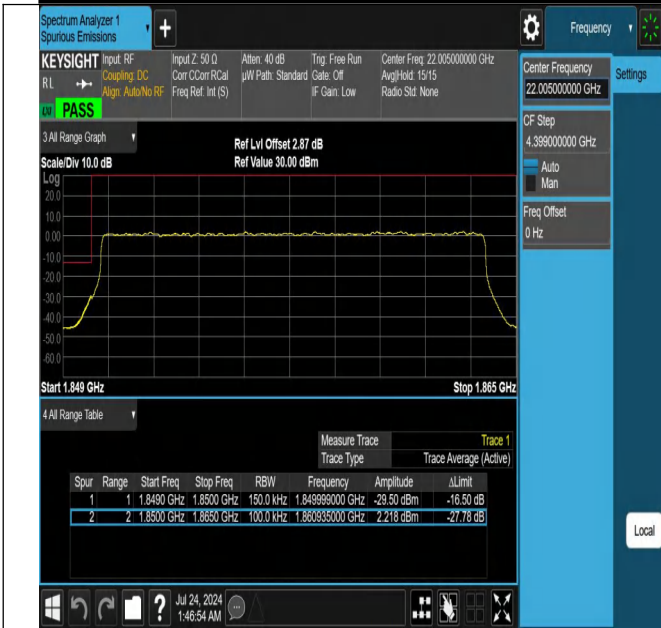

NTNV-N25-PC3-15-10-H-DFT-PI2BPSK-Outer\_Full-Ant1-PAS

S

NTNV-N25-PC3-15-10-H-DFT-PI2BPSK-Edge\_1RB\_Right-Ant1-PAS

S

NTNV-N25-PC3-15-10-H-DFT-QPSK-Outer\_Full-Ant1-PASS

NTNV-N25-PC3-15-10-H-DFT-QPSK-Edge\_1RB\_Right-Ant1-PASS