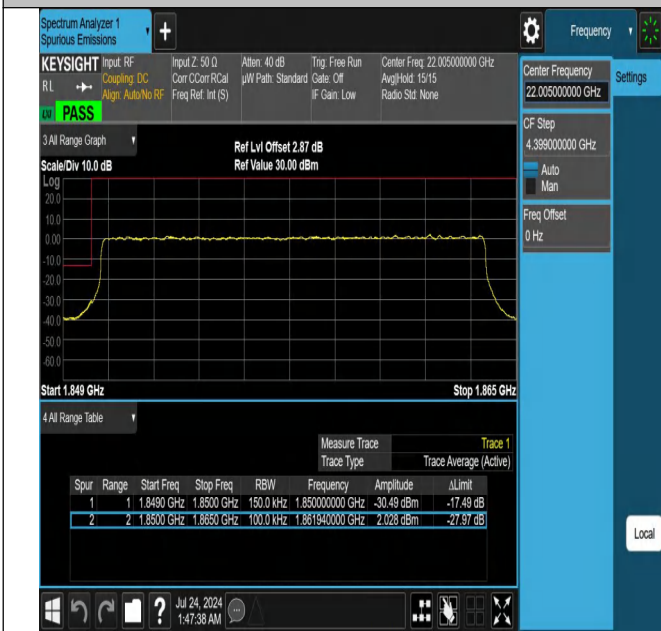

NTNV-N25-PC3-15-15-L-DFT-QPSK-Outer_Full-Ant1-PASS