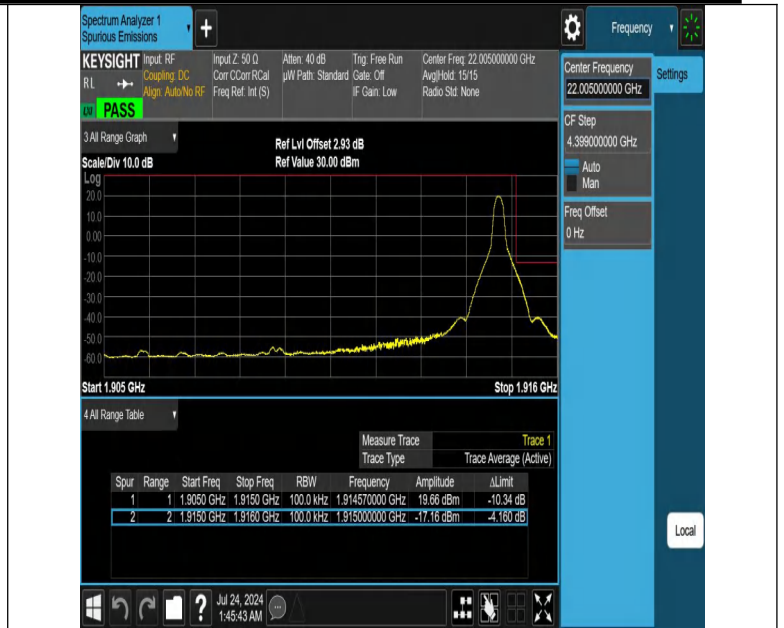

NTNV-N25-PC3-15-10-H-DFT-PI2BPSK-Edge_1RB_Right-Ant1-PAS

S