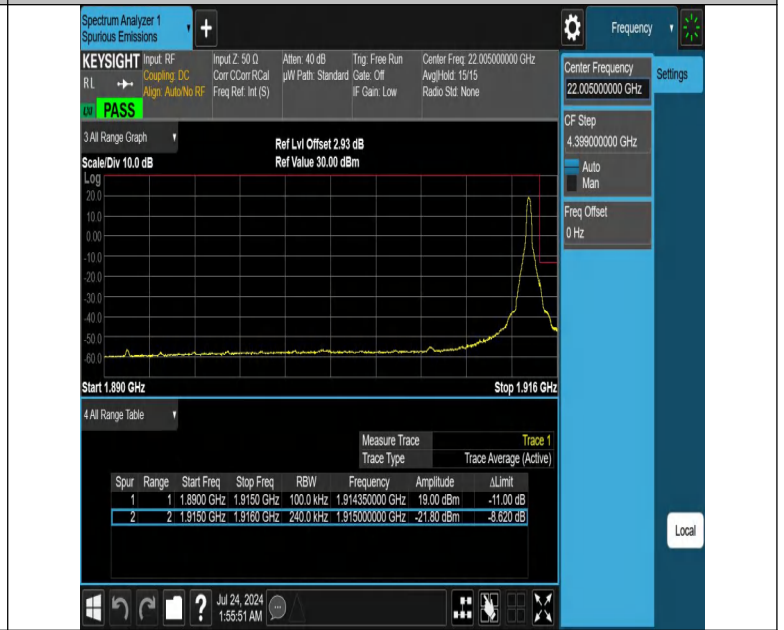

NTNV-N25-PC3-15-25-H-DFT-PI2BPSK-Outer\_Full-Ant1-PAS

S

NTNV-N25-PC3-15-25-H-DFT-PI2BPSK-Edge\_1RB\_Right-Ant1-PAS

S

NTNV-N25-PC3-15-25-H-DFT-QPSK-Outer\_Full-Ant1-PASS

NTNV-N25-PC3-15-25-H-DFT-QPSK-Edge\_1RB\_Right-Ant1-PASS