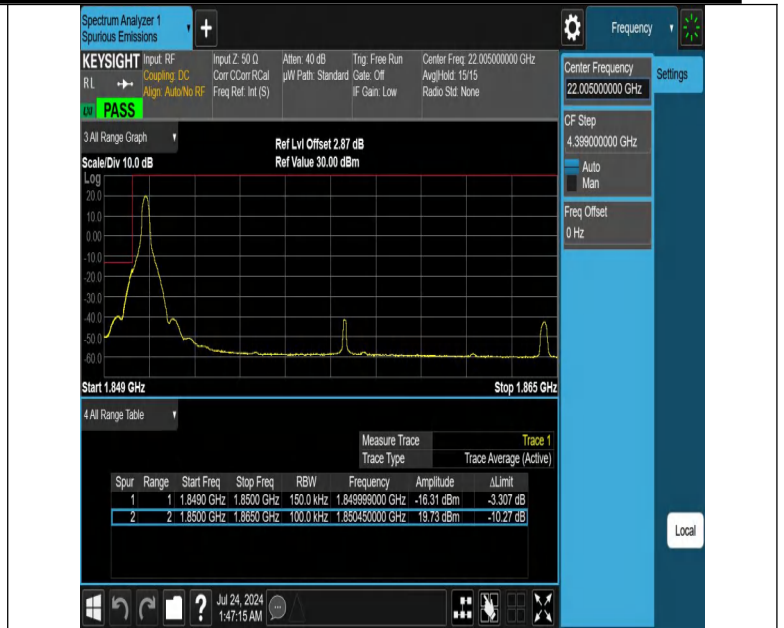

NTNV-N25-PC3-15-15-L-DFT-PI2BPSK-Edge_1RB_Left-Ant1-PASS