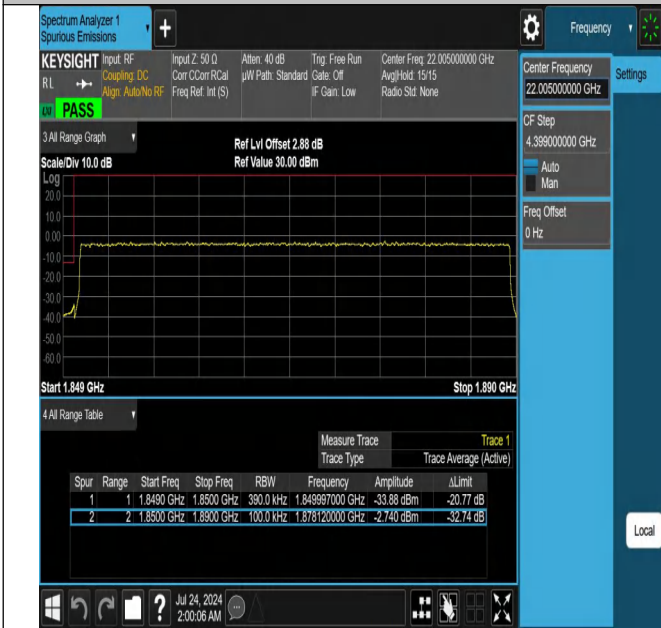

NTNV-N25-PC3-15-40-L-DFT-QPSK-Outer_Full-Ant1-PASS