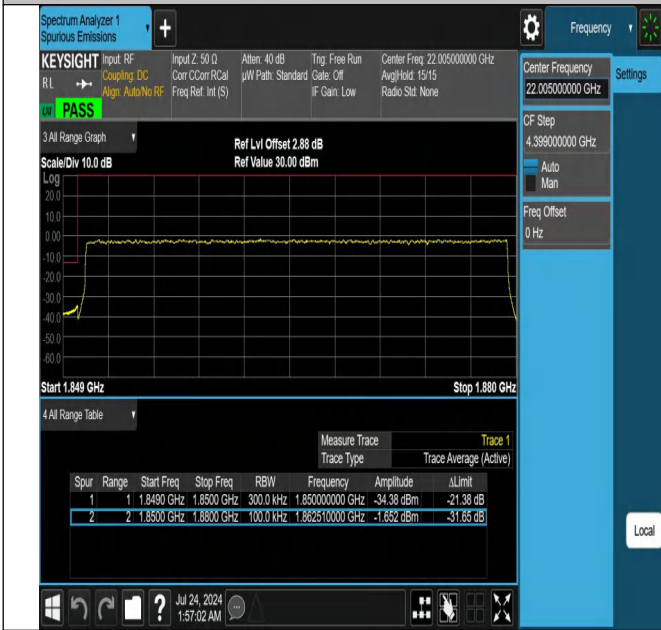

NTNV-N25-PC3-15-30-L-DFT-QPSK-Outer_Full-Ant1-PASS