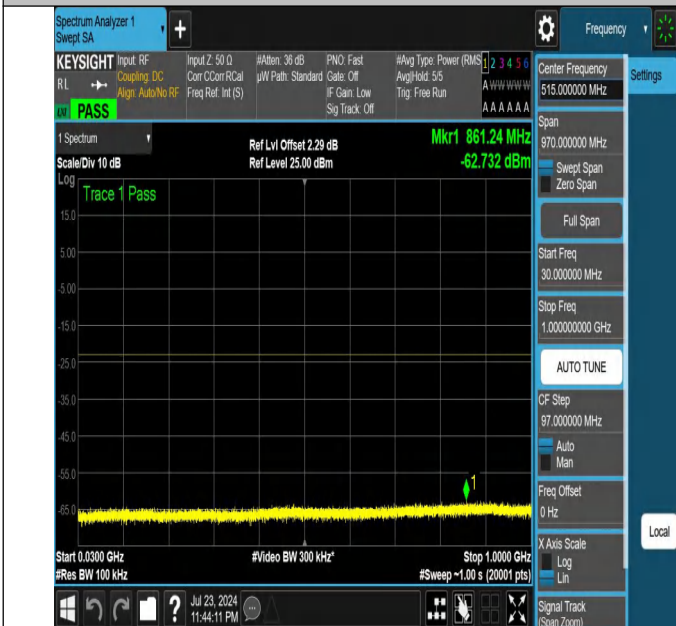

# Conducted Spurious Emission for SA

## Test Graphs

NTNV-N25-PC3-15-5-L-DFT-PI2BPSK-Edge\_1RB\_Left-0.009-0.1  
 5-Ant1-PASS

NTNV-N25-PC3-15-5-L-DFT-PI2BPSK-Edge\_1RB\_Left-0.15-30-A  
 nt1-PASS

NTNV-N25-PC3-15-5-L-DFT-PI2BPSK-Edge\_1RB\_Left-30-1000-  
 Ant1-PASS