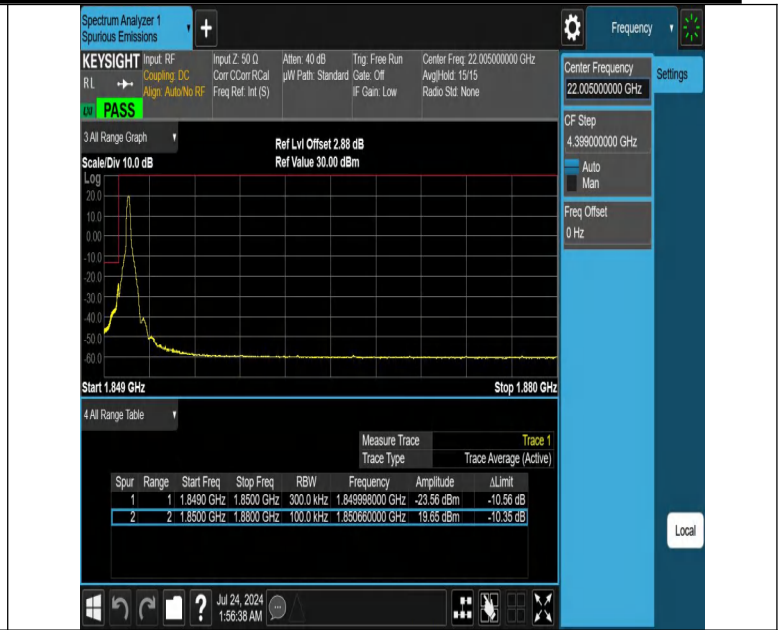

NTNV-N25-PC3-15-30-L-DFT-PI2BPSK-Edge_1RB_Left-Ant1-PASS