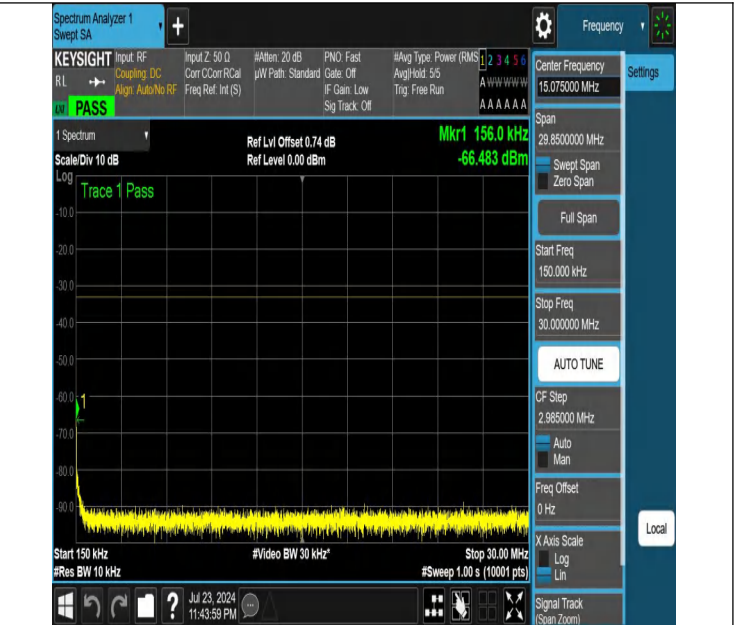

NTNV-N25-PC3-15-5-L-DFT-PI2BPSK-Edge_1RB_Left-0.15-30-A
nt1-PASS