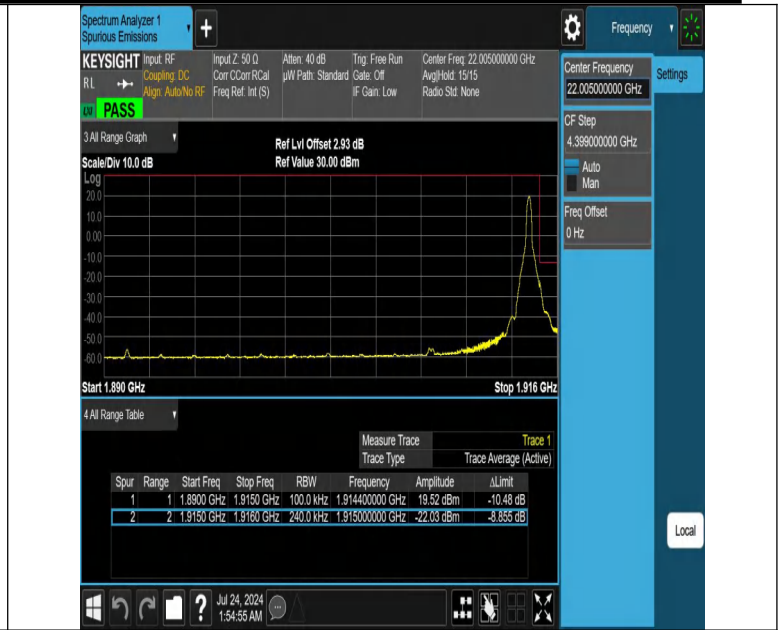

NTNV-N25-PC3-15-25-H-DFT-PI2BPSK-Edge_1RB_Right-Ant1-PAS

S