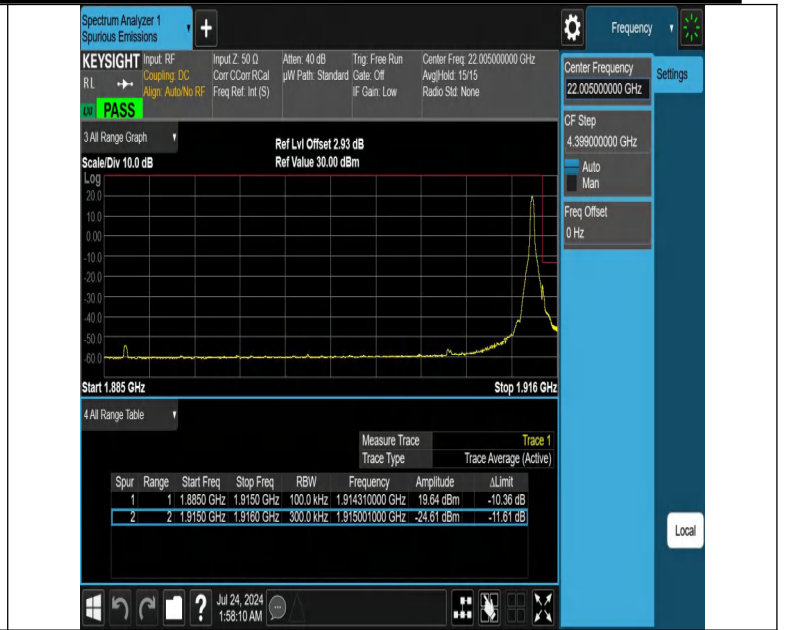

NTNV-N25-PC3-15-30-H-DFT-PI2BPSK-Edge_1RB_Right-Ant1-PAS

S