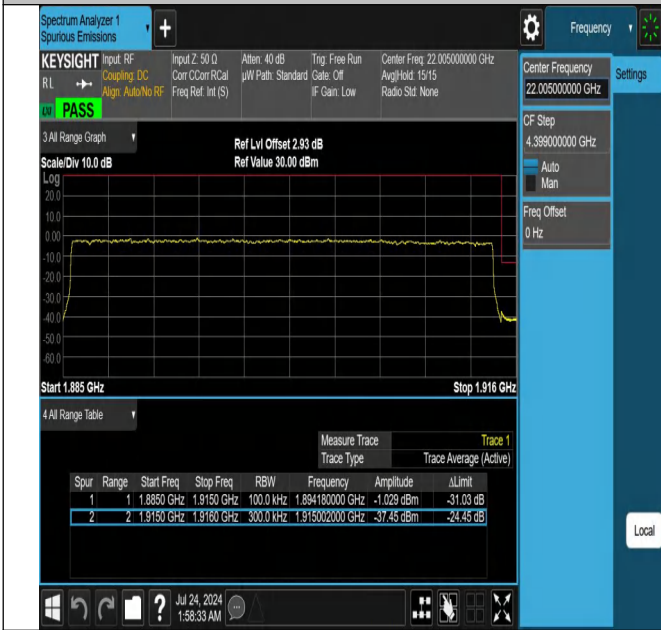

NTNV-N25-PC3-15-30-H-DFT-QPSK-Outer_Full-Ant1-PASS