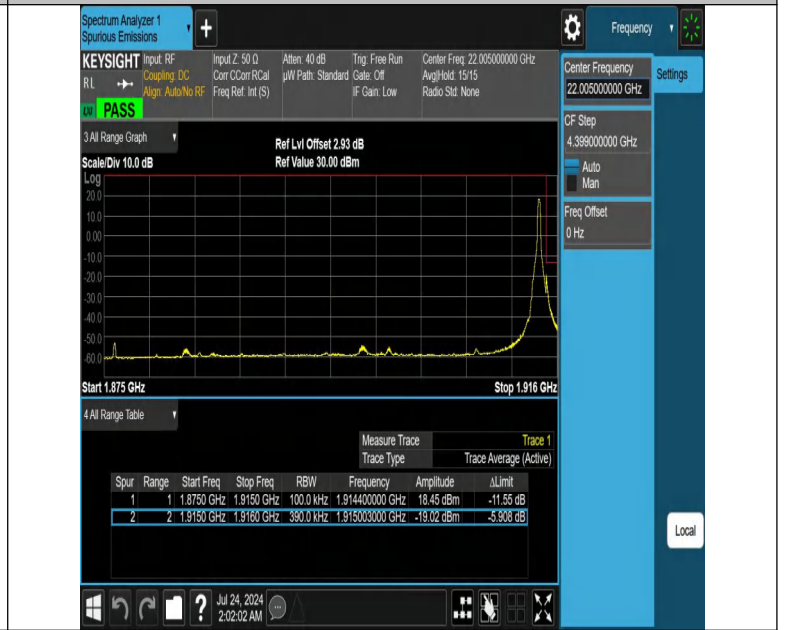

NTNV-N25-PC3-15-40-H-DFT-PI2BPSK-Outer\_Full-Ant1-PAS

S

NTNV-N25-PC3-15-40-H-DFT-PI2BPSK-Edge\_1RB\_Right-Ant1-PAS

S

NTNV-N25-PC3-15-40-H-DFT-QPSK-Outer\_Full-Ant1-PASS

NTNV-N25-PC3-15-40-H-DFT-QPSK-Edge\_1RB\_Right-Ant1-PASS