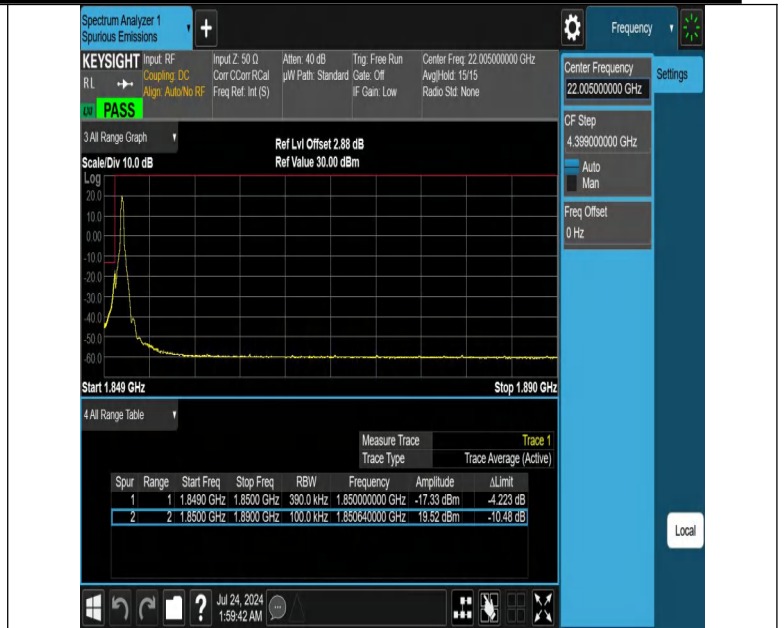

NTNV-N25-PC3-15-40-L-DFT-PI2BPSK-Edge_1RB_Left-Ant1-PASS