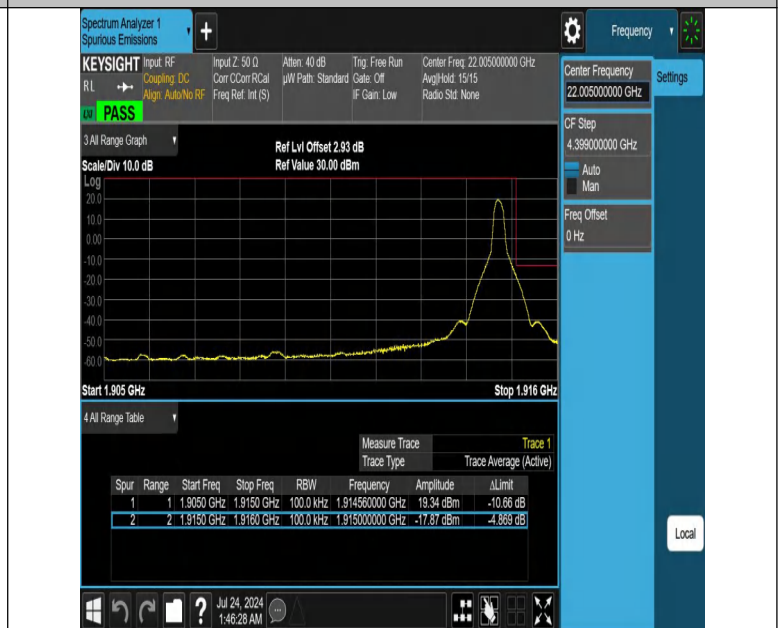

NTNV-N25-PC3-15-10-H-DFT-PI2BPSK-Outer\_Full-Ant1-PAS

S

NTNV-N25-PC3-15-10-H-DFT-PI2BPSK-Edge\_1RB\_Right-Ant1-PAS

S

NTNV-N25-PC3-15-10-H-DFT-QPSK-Outer\_Full-Ant1-PASS

NTNV-N25-PC3-15-10-H-DFT-QPSK-Edge\_1RB\_Right-Ant1-PASS