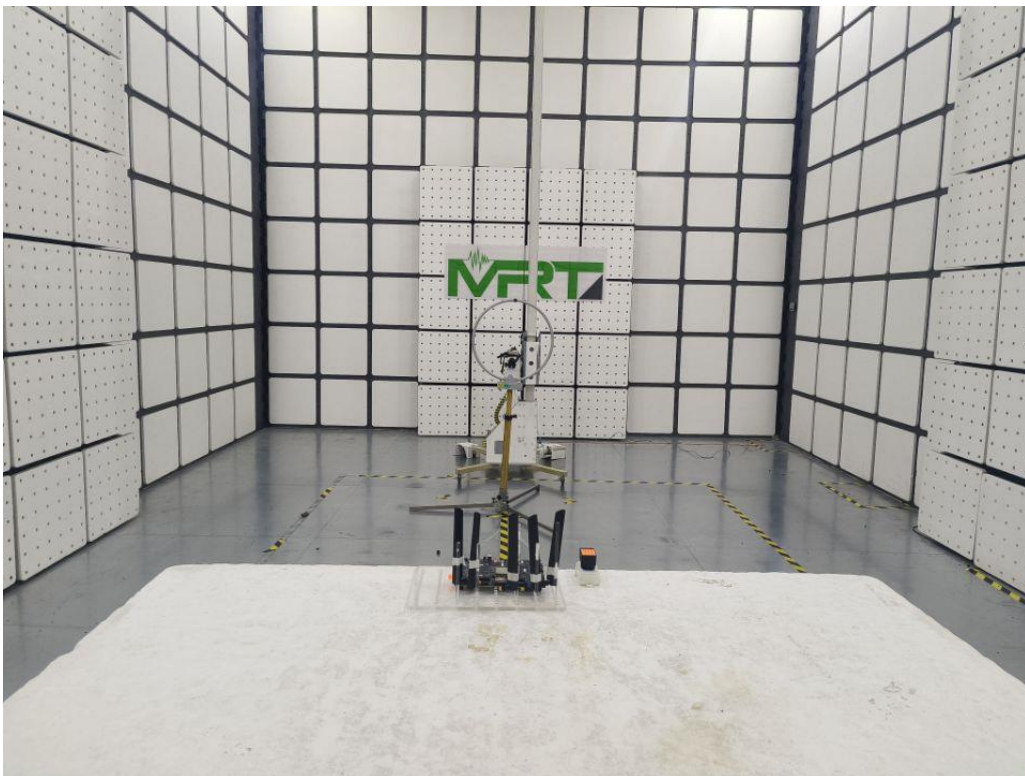

RF Test Setup Photograph

Description: Conducted Test Setup

Description: Radiated Spurious Emission Test Setup for 9kHz to 30MHz

Description: Radiated Spurious Emission Test Setup for 30MHz to 1GHz

Description: Radiated Spurious Emission Test Setup for 1GHz to 18GHz

Description: Radiated Spurious Emission Test Setup for above 18GHz