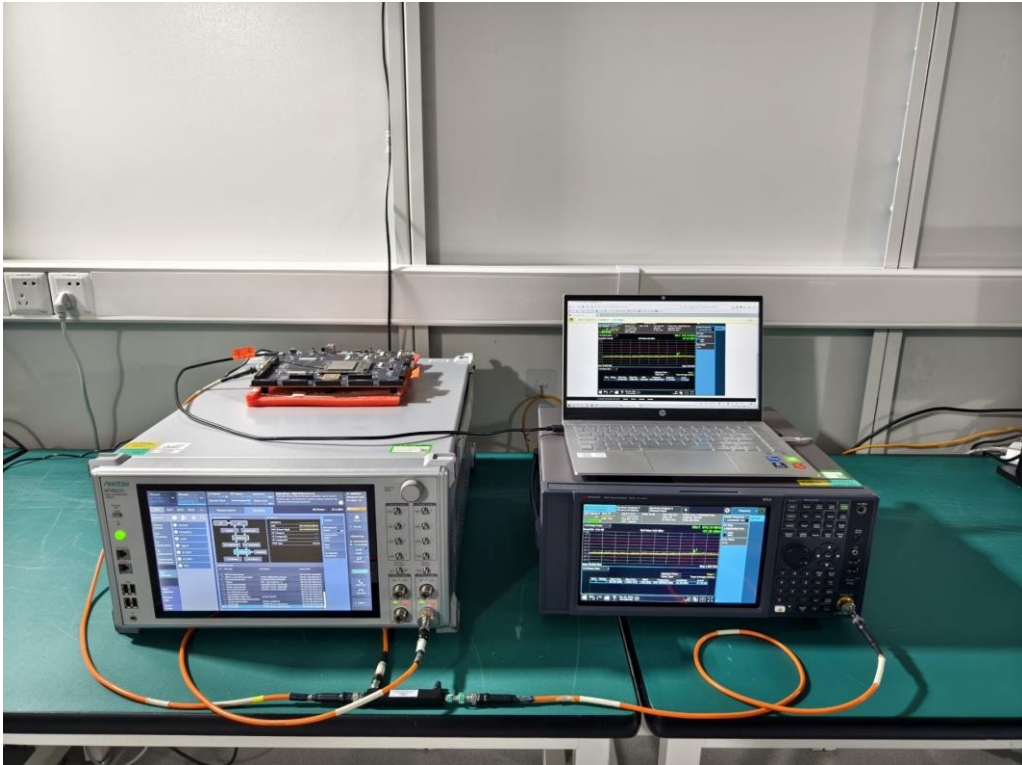

RF Test Setup Photograph

Description: Conducted Test Setup

Description: Radiated Spurious Emission Test Setup for 9kHz to 30MHz

Description: Radiated Spurious Emission Test Setup for 30MHz to 1GHz

Description: Radiated Spurious Emission Test Setup for 1GHz to 18GHz

Description: Radiated Spurious Emission Test Setup for above 18GHz