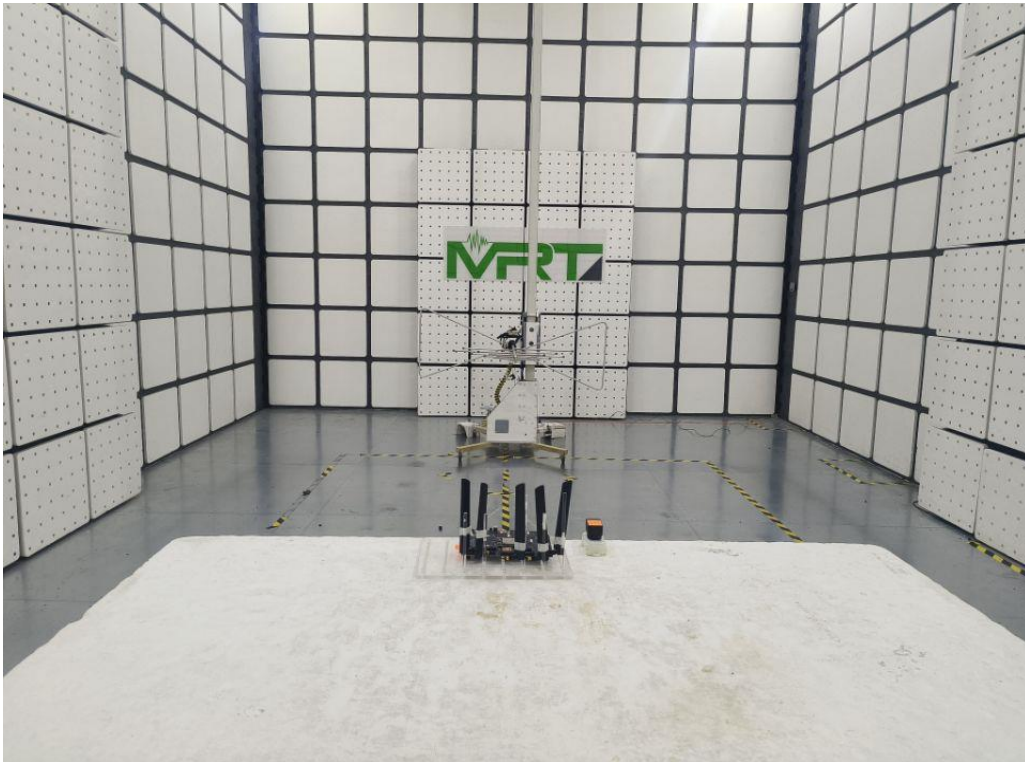

RF Test Setup Photograph

Description: Conducted Test Setup

Description: Radiated Spurious Emission Test Setup for 9kHz to 30MHz

Description: Radiated Spurious Emission Test Setup for 30MHz to 1GHz

Description: Radiated Spurious Emission Test Setup for 1GHz to 18GHz

Description: Radiated Spurious Emission Test Setup for above 18GHz