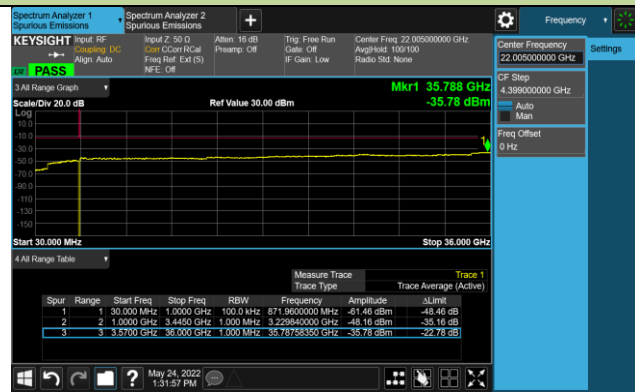

Channel 633334 (3500.01MHz)

Channel 635666 (3534.99MHz)

40MHz Channel Bandwidth

Channel 631334 (3470.01MHz)

Channel 633334 (3500.01MHz)

Channel 635332 (3529.98MHz)

50MHz Channel Bandwidth

Channel 631668 (3475.02MHz)

Channel 633334 (3500.01MHz)

Channel 635000 (3525.00MHz)

60MHz Channel Bandwidth

Channel 632000 (3480.00MHz)

Channel 633334 (3500.01MHz)

Channel 634666 (3519.99MHz)

70MHz Channel Bandwidth

Channel 632334 (3485.01MHz)