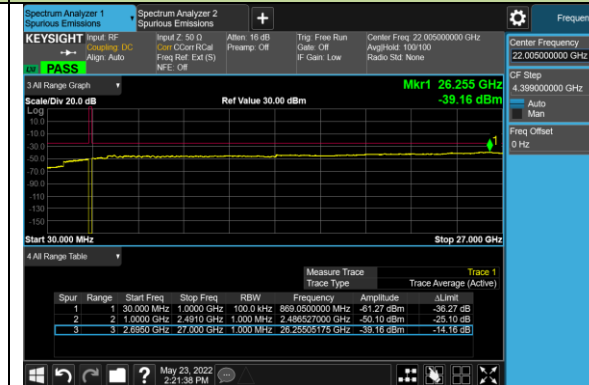

40MHz Channel Bandwidth

Channel 503202 (2516.01MHz)

Channel 518598 (2592.99MHz)

Channel 534000 (2670.0MHz)

50MHz Channel Bandwidth

Channel 504204 (2521.02MHz)

Channel 518598 (2592.99MHz)

Channel 532998 (2664.99MHz)

60MHz Channel Bandwidth

Channel 505200 (2526.0MHz)

Channel 518598 (2592.99MHz)

Channel 531996 (2659.98MHz)

70MHz Channel Bandwidth

Channel 506202 (2531.01MHz)

Channel 518598 (2592.99MHz)

Channel 531000 (2655.0MHz)

80MHz Channel Bandwidth

Channel 507204 (2536.02MHz)

Channel 518598 (2592.99MHz)

Channel 529998 (2649.99MHz)

90MHz Channel Bandwidth

Channel 508200 (2541.00MHz)

Channel 518598 (2592.99MHz)

Channel 528996 (2644.98MHz)