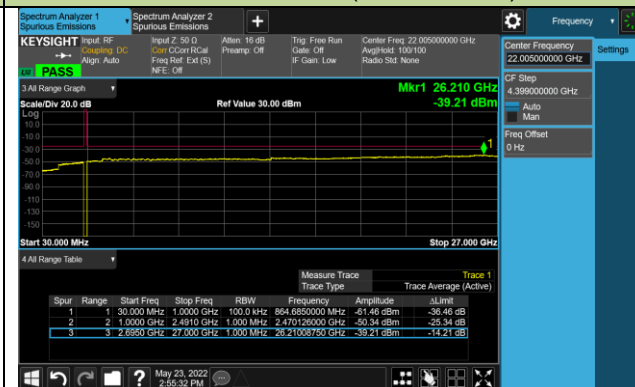

60MHz Channel Bandwidth

Channel 505200 (2526.0MHz)

Channel 518598 (2592.99MHz)

Channel 531996 (2659.98MHz)

70MHz Channel Bandwidth

Channel 506202 (2531.01MHz)

Channel 518598 (2592.99MHz)

Channel 531000 (2655.0MHz)

80MHz Channel Bandwidth

Channel 507204 (2536.02MHz)

Channel 518598 (2592.99MHz)

Channel 529998 (2649.99MHz)

90MHz Channel Bandwidth

Channel 508200 (2541.00MHz)

Channel 518598 (2592.99MHz)

Channel 528996 (2644.98MHz)

Test Site	SIP-SR1 WZ-SR6	Test Engineer	Candy Luo Cloud Guo
Test Date	2022/05/24 2023/05/11	Test Band	n77/n78_SA_HPUE (3450 ~ 3550MHz)

Frequency (MHz)	Channel Bandwidth (MHz)	Frequency Range (MHz)	Max Spurious Emissions (dBm)	Limit (dBm)	Result
3455.01	10	30 ~ 36000	-35.49	≤ -13.00	Pass
3500.01	10	30 ~ 36000	-35.65	≤ -13.00	Pass
3544.98	10	30 ~ 36000	-35.68	≤ -13.00	Pass
3457.50	15	30 ~ 36000	-35.79	≤ -13.00	Pass
3500.01	15	30 ~ 36000	-35.76	≤ -13.00	Pass
3542.49	15	30 ~ 36000	-35.60	≤ -13.00	Pass
3460.02	20	30 ~ 36000	-35.60	≤ -13.00	Pass
3500.01	20	30 ~ 36000	-35.70	≤ -13.00	Pass
3540.00	20	30 ~ 36000	-35.58	≤ -13.00	Pass
3462.51	25	30 ~ 36000	-28.22	≤ -13.00	Pass
3500.01	25	30 ~ 36000	-28.30	≤ -13.00	Pass
3537.48	25	30 ~ 36000	-28.33	≤ -13.00	Pass
3465.00	30	30 ~ 36000	-35.67	≤ -13.00	Pass
3500.01	30	30 ~ 36000	-35.76	≤ -13.00	Pass
3534.99	30	30 ~ 36000	-35.78	≤ -13.00	Pass
3470.01	40	30 ~ 36000	-35.62	≤ -13.00	Pass
3500.01	40	30 ~ 36000	-35.73	≤ -13.00	Pass
3529.98	40	30 ~ 36000	-35.69	≤ -13.00	Pass
3475.02	50	30 ~ 36000	-35.76	≤ -13.00	Pass
3500.01	50	30 ~ 36000	-35.64	≤ -13.00	Pass
3525.00	50	30 ~ 36000	-35.78	≤ -13.00	Pass
3480.00	60	30 ~ 36000	-35.50	≤ -13.00	Pass
3500.01	60	30 ~ 36000	-35.54	≤ -13.00	Pass
3519.99	60	30 ~ 36000	-35.64	≤ -13.00	Pass
3485.01	70	30 ~ 36000	-35.63	≤ -13.00	Pass
3500.01	70	30 ~ 36000	-35.64	≤ -13.00	Pass
3514.98	70	30 ~ 36000	-35.63	≤ -13.00	Pass
3490.02	80	30 ~ 36000	-35.70	≤ -13.00	Pass
3500.01	80	30 ~ 36000	-35.63	≤ -13.00	Pass
3510.00	80	30 ~ 36000	-35.68	≤ -13.00	Pass