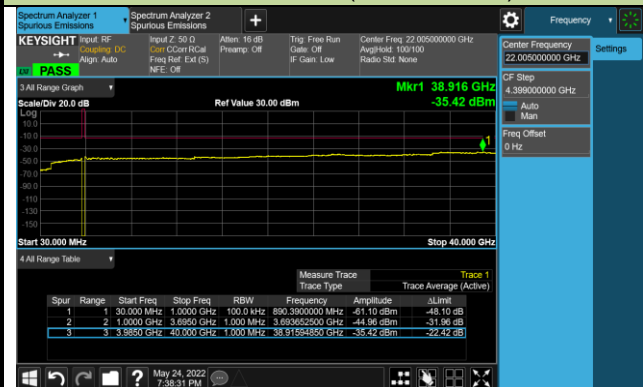

10MHz Channel Bandwidth

Channel 647000 (3705.00MHz)

Channel 656000 (3840.00MHz)

Channel 665000 (3975.00MHz)

15MHz Channel Bandwidth

Channel 647168 (3707.52MHz)

Channel 656000 (3840.00MHz)

Channel 664832 (3972.48MHz)