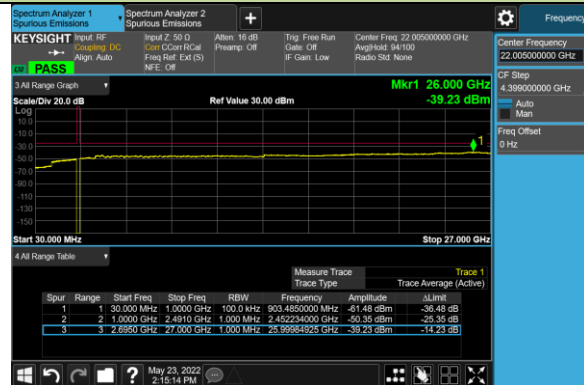

40MHz Channel Bandwidth

Channel 503202 (2516.01MHz)

Channel 518598 (2592.99MHz)

Channel 534000 (2670.0MHz)

50MHz Channel Bandwidth

Channel 504204 (2521.02MHz)

Channel 518598 (2592.99MHz)

Channel 532998 (2664.99MHz)

60MHz Channel Bandwidth

Channel 505200 (2526.0MHz)

Channel 518598 (2592.99MHz)

Channel 531996 (2659.98MHz)

70MHz Channel Bandwidth

Channel 506202 (2531.01MHz)

Channel 518598 (2592.99MHz)

Channel 531000 (2655.0MHz)

80MHz Channel Bandwidth

Channel 507204 (2536.02MHz)

Channel 518598 (2592.99MHz)

Channel 529998 (2649.99MHz)

90MHz Channel Bandwidth

Channel 508200 (2541.00MHz)

Channel 518598 (2592.99MHz)

Channel 528996 (2644.98MHz)