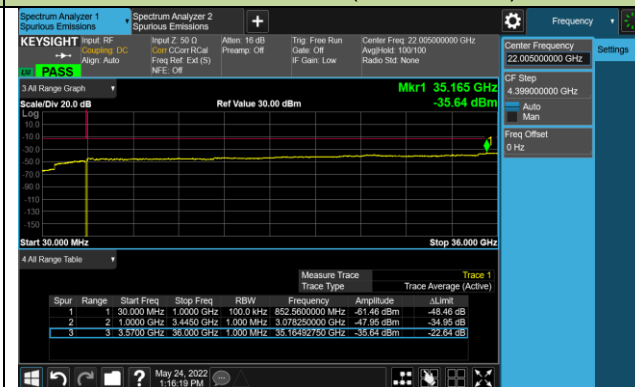

Channel 633334 (3500.01MHz)

Channel 635000 (3525.00MHz)

60MHz Channel Bandwidth

Channel 632000 (3480.00MHz)

Channel 633334 (3500.01MHz)

Channel 634666 (3519.99MHz)

70MHz Channel Bandwidth

Channel 632334 (3485.01MHz)

Channel 633334 (3500.01MHz)

Channel 634332 (3514.98MHz)

80MHz Channel Bandwidth

Channel 632668 (3490.02MHz)

Channel 633334 (3500.01MHz)

Channel 634000 (3510.00MHz)

90MHz Channel Bandwidth

Channel 633000 (3495.00MHz)