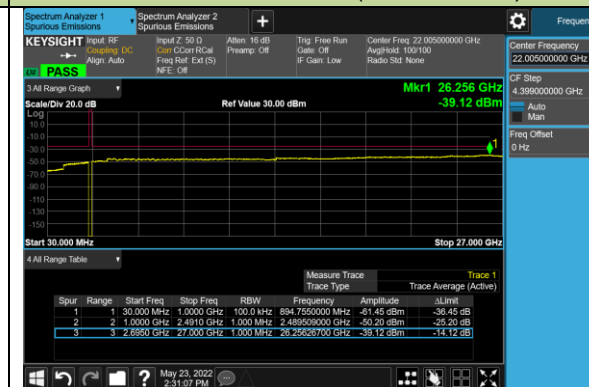

60MHz Channel Bandwidth

Channel 505200 (2526.0MHz)

Channel 518598 (2592.99MHz)

Channel 531996 (2659.98MHz)

70MHz Channel Bandwidth

Channel 506202 (2531.01MHz)

Channel 518598 (2592.99MHz)

Channel 531000 (2655.0MHz)

80MHz Channel Bandwidth

Channel 507204 (2536.02MHz)

Channel 518598 (2592.99MHz)

Channel 529998 (2649.99MHz)

90MHz Channel Bandwidth

Channel 508200 (2541.00MHz)

Channel 518598 (2592.99MHz)

Channel 528996 (2644.98MHz)

Test Site	SIP-SR1 WZ-SR6	Test Engineer	Candy Luo Cloud Guo
Test Date	2022/05/24 2023/05/11	Test Band	n77/n78_SA_HPUE (3450 ~ 3550MHz)

Frequency (MHz)	Channel Bandwidth (MHz)	Frequency Range (MHz)	Max Spurious Emissions (dBm)	Limit (dBm)	Result
3455.01	10	30 ~ 36000	-35.49	≤ -13.00	Pass
3500.01	10	30 ~ 36000	-35.65	≤ -13.00	Pass
3544.98	10	30 ~ 36000	-35.68	≤ -13.00	Pass
3457.50	15	30 ~ 36000	-35.79	≤ -13.00	Pass
3500.01	15	30 ~ 36000	-35.76	≤ -13.00	Pass
3542.49	15	30 ~ 36000	-35.60	≤ -13.00	Pass
3460.02	20	30 ~ 36000	-35.60	≤ -13.00	Pass
3500.01	20	30 ~ 36000	-35.70	≤ -13.00	Pass
3540.00	20	30 ~ 36000	-35.58	≤ -13.00	Pass
3462.51	25	30 ~ 36000	-28.22	≤ -13.00	Pass
3500.01	25	30 ~ 36000	-28.30	≤ -13.00	Pass
3537.48	25	30 ~ 36000	-28.33	≤ -13.00	Pass
3465.00	30	30 ~ 36000	-35.67	≤ -13.00	Pass
3500.01	30	30 ~ 36000	-35.76	≤ -13.00	Pass
3534.99	30	30 ~ 36000	-35.78	≤ -13.00	Pass
3470.01	40	30 ~ 36000	-35.62	≤ -13.00	Pass
3500.01	40	30 ~ 36000	-35.73	≤ -13.00	Pass
3529.98	40	30 ~ 36000	-35.69	≤ -13.00	Pass
3475.02	50	30 ~ 36000	-35.76	≤ -13.00	Pass
3500.01	50	30 ~ 36000	-35.64	≤ -13.00	Pass
3525.00	50	30 ~ 36000	-35.78	≤ -13.00	Pass
3480.00	60	30 ~ 36000	-35.50	≤ -13.00	Pass
3500.01	60	30 ~ 36000	-35.54	≤ -13.00	Pass
3519.99	60	30 ~ 36000	-35.64	≤ -13.00	Pass
3485.01	70	30 ~ 36000	-35.63	≤ -13.00	Pass
3500.01	70	30 ~ 36000	-35.64	≤ -13.00	Pass
3514.98	70	30 ~ 36000	-35.63	≤ -13.00	Pass
3490.02	80	30 ~ 36000	-35.70	≤ -13.00	Pass
3500.01	80	30 ~ 36000	-35.63	≤ -13.00	Pass
3510.00	80	30 ~ 36000	-35.68	≤ -13.00	Pass