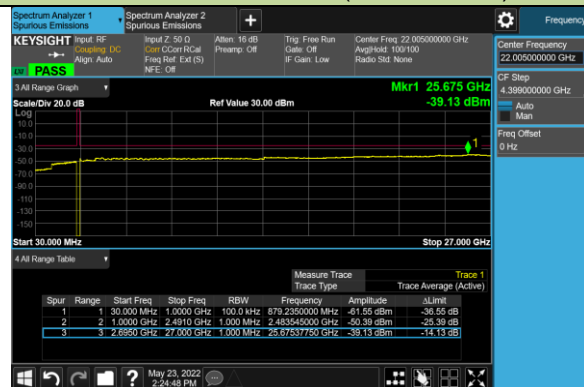

60MHz Channel Bandwidth

Channel 505200 (2526.0MHz)

Channel 518598 (2592.99MHz)

Channel 531996 (2659.98MHz)

70MHz Channel Bandwidth

Channel 506202 (2531.01MHz)

Channel 518598 (2592.99MHz)

Channel 531000 (2655.0MHz)

80MHz Channel Bandwidth

Channel 507204 (2536.02MHz)

Channel 518598 (2592.99MHz)

Channel 529998 (2649.99MHz)

90MHz Channel Bandwidth

Channel 508200 (2541.00MHz)

Channel 518598 (2592.99MHz)

Channel 528996 (2644.98MHz)

Test Site	SIP-SR1 WZ-SR6	Test Engineer	Candy Luo Cloud Guo
Test Date	2022/05/24 2023/05/11	Test Band	n77/n78_SA_HPUE (3450 ~ 3550MHz)

Frequency (MHz)	Channel Bandwidth (MHz)	Frequency Range (MHz)	Max Spurious Emissions (dBm)	Limit (dBm)	Result
3455.01	10	30 ~ 36000	-35.49	≤ -13.00	Pass
3500.01	10	30 ~ 36000	-35.65	≤ -13.00	Pass
3544.98	10	30 ~ 36000	-35.68	≤ -13.00	Pass
3457.50	15	30 ~ 36000	-35.79	≤ -13.00	Pass
3500.01	15	30 ~ 36000	-35.76	≤ -13.00	Pass
3542.49	15	30 ~ 36000	-35.60	≤ -13.00	Pass
3460.02	20	30 ~ 36000	-35.60	≤ -13.00	Pass
3500.01	20	30 ~ 36000	-35.70	≤ -13.00	Pass
3540.00	20	30 ~ 36000	-35.58	≤ -13.00	Pass
3462.51	25	30 ~ 36000	-28.22	≤ -13.00	Pass
3500.01	25	30 ~ 36000	-28.30	≤ -13.00	Pass
3537.48	25	30 ~ 36000	-28.33	≤ -13.00	Pass
3465.00	30	30 ~ 36000	-35.67	≤ -13.00	Pass
3500.01	30	30 ~ 36000	-35.76	≤ -13.00	Pass
3534.99	30	30 ~ 36000	-35.78	≤ -13.00	Pass
3470.01	40	30 ~ 36000	-35.62	≤ -13.00	Pass
3500.01	40	30 ~ 36000	-35.73	≤ -13.00	Pass
3529.98	40	30 ~ 36000	-35.69	≤ -13.00	Pass
3475.02	50	30 ~ 36000	-35.76	≤ -13.00	Pass
3500.01	50	30 ~ 36000	-35.64	≤ -13.00	Pass
3525.00	50	30 ~ 36000	-35.78	≤ -13.00	Pass
3480.00	60	30 ~ 36000	-35.50	≤ -13.00	Pass
3500.01	60	30 ~ 36000	-35.54	≤ -13.00	Pass
3519.99	60	30 ~ 36000	-35.64	≤ -13.00	Pass
3485.01	70	30 ~ 36000	-35.63	≤ -13.00	Pass
3500.01	70	30 ~ 36000	-35.64	≤ -13.00	Pass
3514.98	70	30 ~ 36000	-35.63	≤ -13.00	Pass
3490.02	80	30 ~ 36000	-35.70	≤ -13.00	Pass
3500.01	80	30 ~ 36000	-35.63	≤ -13.00	Pass
3510.00	80	30 ~ 36000	-35.68	≤ -13.00	Pass