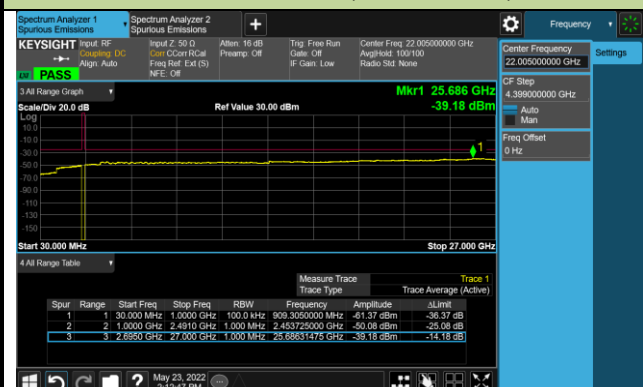

40MHz Channel Bandwidth

Channel 503202 (2516.01MHz)

Channel 518598 (2592.99MHz)

Channel 534000 (2670.0MHz)

50MHz Channel Bandwidth

Channel 504204 (2521.02MHz)

Channel 518598 (2592.99MHz)

Channel 532998 (2664.99MHz)

60MHz Channel Bandwidth

Channel 505200 (2526.0MHz)

Channel 518598 (2592.99MHz)

Channel 531996 (2659.98MHz)

70MHz Channel Bandwidth

Channel 506202 (2531.01MHz)

Channel 518598 (2592.99MHz)

Channel 531000 (2655.0MHz)

80MHz Channel Bandwidth

Channel 507204 (2536.02MHz)

Channel 518598 (2592.99MHz)

Channel 529998 (2649.99MHz)

90MHz Channel Bandwidth

Channel 508200 (2541.00MHz)

Channel 518598 (2592.99MHz)

Channel 528996 (2644.98MHz)