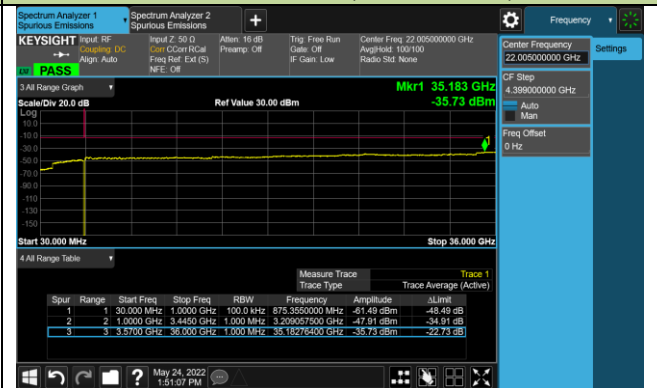

Channel 633334 (3500.01MHz)

Channel 635666 (3534.99MHz)

40MHz Channel Bandwidth

Channel 631334 (3470.01MHz)

Channel 633334 (3500.01MHz)

Channel 635332 (3529.98MHz)

50MHz Channel Bandwidth

Channel 631668 (3475.02MHz)

Channel 633334 (3500.01MHz)

Channel 635000 (3525.00MHz)

60MHz Channel Bandwidth

Channel 632000 (3480.00MHz)

Channel 633334 (3500.01MHz)

Channel 634666 (3519.99MHz)

70MHz Channel Bandwidth

Channel 632334 (3485.01MHz)