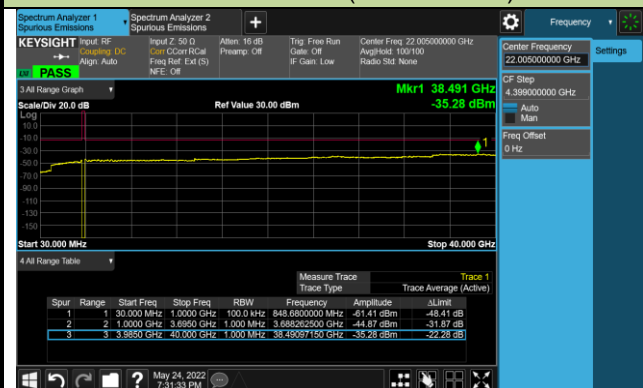

10MHz Channel Bandwidth

Channel 647000 (3705.00MHz)

Channel 656000 (3840.00MHz)

Channel 665000 (3975.00MHz)

15MHz Channel Bandwidth

Channel 647168 (3707.52MHz)

Channel 656000 (3840.00MHz)

Channel 664832 (3972.48MHz)