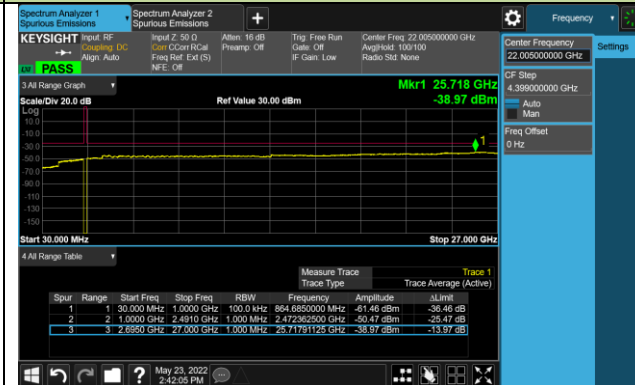

60MHz Channel Bandwidth

Channel 505200 (2526.0MHz)

Channel 518598 (2592.99MHz)

Channel 531996 (2659.98MHz)

70MHz Channel Bandwidth

Channel 506202 (2531.01MHz)

Channel 518598 (2592.99MHz)

Channel 531000 (2655.0MHz)

80MHz Channel Bandwidth

Channel 507204 (2536.02MHz)

Channel 518598 (2592.99MHz)

Channel 529998 (2649.99MHz)

90MHz Channel Bandwidth

Channel 508200 (2541.00MHz)

Channel 518598 (2592.99MHz)

Channel 528996 (2644.98MHz)

Test Site	SIP-SR1 WZ-SR6	Test Engineer	Candy Luo Cloud Guo
Test Date	2022/05/24 2023/05/11	Test Band	n77/n78_SA_HPUE (3450 ~ 3550MHz)

Frequency (MHz)	Channel Bandwidth (MHz)	Frequency Range (MHz)	Max Spurious Emissions (dBm)	Limit (dBm)	Result
3455.01	10	30 ~ 36000	-35.49	≤ -13.00	Pass
3500.01	10	30 ~ 36000	-35.65	≤ -13.00	Pass
3544.98	10	30 ~ 36000	-35.68	≤ -13.00	Pass
3457.50	15	30 ~ 36000	-35.79	≤ -13.00	Pass
3500.01	15	30 ~ 36000	-35.76	≤ -13.00	Pass
3542.49	15	30 ~ 36000	-35.60	≤ -13.00	Pass
3460.02	20	30 ~ 36000	-35.60	≤ -13.00	Pass
3500.01	20	30 ~ 36000	-35.70	≤ -13.00	Pass
3540.00	20	30 ~ 36000	-35.58	≤ -13.00	Pass
3462.51	25	30 ~ 36000	-28.22	≤ -13.00	Pass
3500.01	25	30 ~ 36000	-28.30	≤ -13.00	Pass
3537.48	25	30 ~ 36000	-28.33	≤ -13.00	Pass
3465.00	30	30 ~ 36000	-35.67	≤ -13.00	Pass
3500.01	30	30 ~ 36000	-35.76	≤ -13.00	Pass
3534.99	30	30 ~ 36000	-35.78	≤ -13.00	Pass
3470.01	40	30 ~ 36000	-35.62	≤ -13.00	Pass
3500.01	40	30 ~ 36000	-35.73	≤ -13.00	Pass
3529.98	40	30 ~ 36000	-35.69	≤ -13.00	Pass
3475.02	50	30 ~ 36000	-35.76	≤ -13.00	Pass
3500.01	50	30 ~ 36000	-35.64	≤ -13.00	Pass
3525.00	50	30 ~ 36000	-35.78	≤ -13.00	Pass
3480.00	60	30 ~ 36000	-35.50	≤ -13.00	Pass
3500.01	60	30 ~ 36000	-35.54	≤ -13.00	Pass
3519.99	60	30 ~ 36000	-35.64	≤ -13.00	Pass
3485.01	70	30 ~ 36000	-35.63	≤ -13.00	Pass
3500.01	70	30 ~ 36000	-35.64	≤ -13.00	Pass
3514.98	70	30 ~ 36000	-35.63	≤ -13.00	Pass
3490.02	80	30 ~ 36000	-35.70	≤ -13.00	Pass
3500.01	80	30 ~ 36000	-35.63	≤ -13.00	Pass
3510.00	80	30 ~ 36000	-35.68	≤ -13.00	Pass