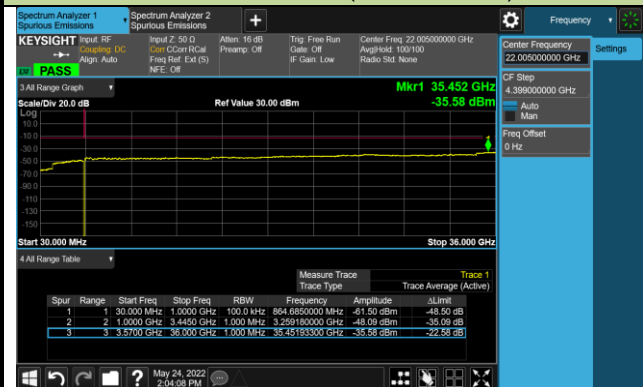

3495.00	90	30 ~ 36000	-35.72	≤ -13.00	Pass
3500.01	90	30 ~ 36000	-35.67	≤ -13.00	Pass
3504.99	90	30 ~ 36000	-35.76	≤ -13.00	Pass
3500.01	100	30 ~ 36000	-35.67	≤ -13.00	Pass

10MHz Channel Bandwidth

Channel 630334 (3455.01MHz)

Channel 633334 (3500.01MHz)

Channel 636332 (3544.98MHz)

15MHz Channel Bandwidth

Channel 630500 (3457.50MHz)

Channel 633334 (3500.01MHz)

Channel 636166 (3542.49MHz)

20MHz Channel Bandwidth

Channel 630668 (3460.02MHz)

Channel 633334 (3500.01MHz)

Channel 636000 (3540.00MHz)

25MHz Channel Bandwidth

Channel 630834 (3462.51MHz)

Channel 633334 (3500.01MHz)

Channel 635832 (3534.99MHz)

30MHz Channel Bandwidth

Channel 631000 (3465.00MHz)