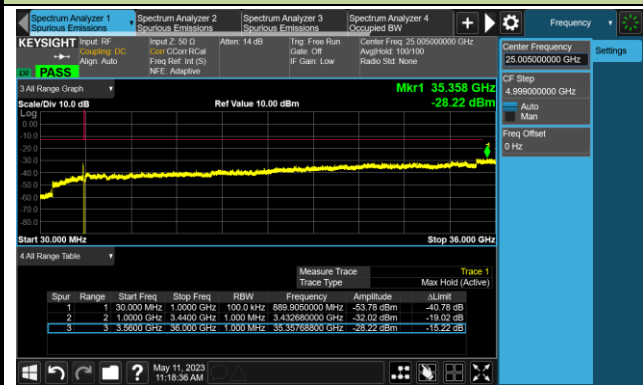

Channel 633334 (3500.01MHz)

Channel 636000 (3540.00MHz)

25MHz Channel Bandwidth

Channel 630834 (3462.51MHz)

Channel 633334 (3500.01MHz)

Channel 635832 (3534.99MHz)

30MHz Channel Bandwidth

Channel 631000 (3465.00MHz)