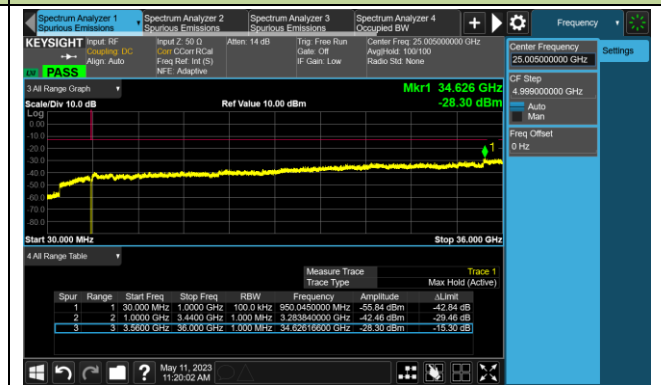

Channel 633334 (3500.01MHz)

Channel 636332 (3544.98MHz)

15MHz Channel Bandwidth

Channel 630500 (3457.50MHz)

Channel 633334 (3500.01MHz)

Channel 636166 (3542.49MHz)

20MHz Channel Bandwidth

Channel 630668 (3460.02MHz)

Channel 633334 (3500.01MHz)

Channel 636000 (3540.00MHz)

25MHz Channel Bandwidth

Channel 630834 (3462.51MHz)

Channel 633334 (3500.01MHz)

Channel 635832 (3534.99MHz)

30MHz Channel Bandwidth

Channel 631000 (3465.00MHz)