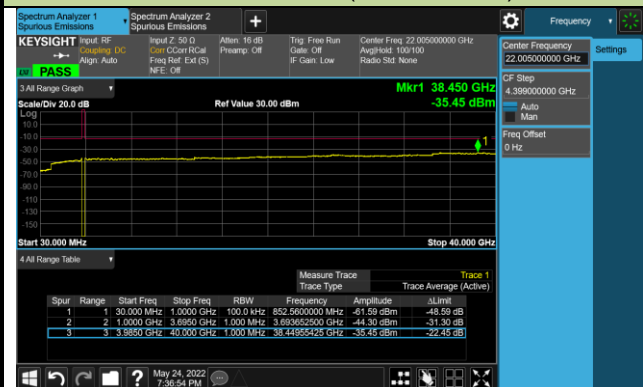

10MHz Channel Bandwidth

Channel 647000 (3705.00MHz)

Channel 656000 (3840.00MHz)

Channel 665000 (3975.00MHz)

15MHz Channel Bandwidth

Channel 647168 (3707.52MHz)

Channel 656000 (3840.00MHz)

Channel 664832 (3972.48MHz)