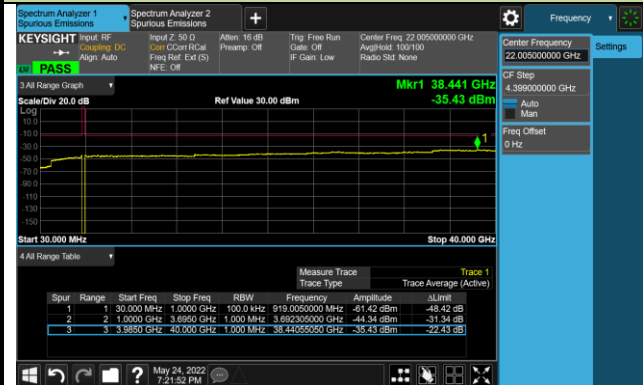

30MHz Channel Bandwidth

Channel 647668 (3715.02MHz)