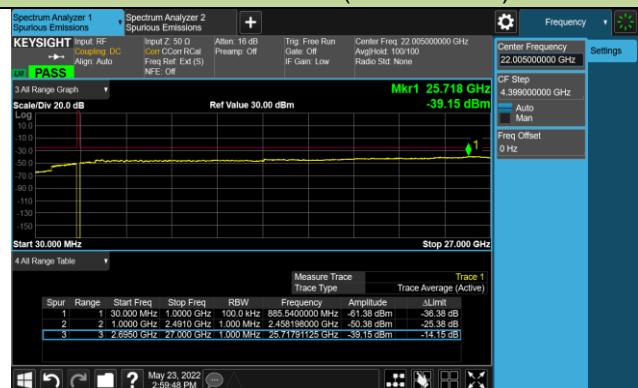

60MHz Channel Bandwidth

Channel 505200 (2526.0MHz)

Channel 518598 (2592.99MHz)

Channel 531996 (2659.98MHz)

70MHz Channel Bandwidth

Channel 506202 (2531.01MHz)

Channel 518598 (2592.99MHz)

Channel 531000 (2655.0MHz)

80MHz Channel Bandwidth

Channel 507204 (2536.02MHz)

Channel 518598 (2592.99MHz)

Channel 529998 (2649.99MHz)

90MHz Channel Bandwidth

Channel 508200 (2541.00MHz)

Channel 518598 (2592.99MHz)

Channel 528996 (2644.98MHz)

Test Site	SIP-SR1 WZ-SR6	Test Engineer	Candy Luo Cloud Guo
Test Date	2022/05/24 2023/05/11	Test Band	n77/n78_SA_HPUE (3450 ~ 3550MHz)

Frequency (MHz)	Channel Bandwidth (MHz)	Frequency Range (MHz)	Max Spurious Emissions (dBm)	Limit (dBm)	Result
3455.01	10	30 ~ 36000	-35.49	≤ -13.00	Pass
3500.01	10	30 ~ 36000	-35.65	≤ -13.00	Pass
3544.98	10	30 ~ 36000	-35.68	≤ -13.00	Pass
3457.50	15	30 ~ 36000	-35.79	≤ -13.00	Pass
3500.01	15	30 ~ 36000	-35.76	≤ -13.00	Pass
3542.49	15	30 ~ 36000	-35.60	≤ -13.00	Pass
3460.02	20	30 ~ 36000	-35.60	≤ -13.00	Pass
3500.01	20	30 ~ 36000	-35.70	≤ -13.00	Pass
3540.00	20	30 ~ 36000	-35.58	≤ -13.00	Pass
3462.51	25	30 ~ 36000	-28.22	≤ -13.00	Pass
3500.01	25	30 ~ 36000	-28.30	≤ -13.00	Pass
3537.48	25	30 ~ 36000	-28.33	≤ -13.00	Pass
3465.00	30	30 ~ 36000	-35.67	≤ -13.00	Pass
3500.01	30	30 ~ 36000	-35.76	≤ -13.00	Pass
3534.99	30	30 ~ 36000	-35.78	≤ -13.00	Pass
3470.01	40	30 ~ 36000	-35.62	≤ -13.00	Pass
3500.01	40	30 ~ 36000	-35.73	≤ -13.00	Pass
3529.98	40	30 ~ 36000	-35.69	≤ -13.00	Pass
3475.02	50	30 ~ 36000	-35.76	≤ -13.00	Pass
3500.01	50	30 ~ 36000	-35.64	≤ -13.00	Pass
3525.00	50	30 ~ 36000	-35.78	≤ -13.00	Pass
3480.00	60	30 ~ 36000	-35.50	≤ -13.00	Pass
3500.01	60	30 ~ 36000	-35.54	≤ -13.00	Pass
3519.99	60	30 ~ 36000	-35.64	≤ -13.00	Pass
3485.01	70	30 ~ 36000	-35.63	≤ -13.00	Pass
3500.01	70	30 ~ 36000	-35.64	≤ -13.00	Pass
3514.98	70	30 ~ 36000	-35.63	≤ -13.00	Pass
3490.02	80	30 ~ 36000	-35.70	≤ -13.00	Pass
3500.01	80	30 ~ 36000	-35.63	≤ -13.00	Pass
3510.00	80	30 ~ 36000	-35.68	≤ -13.00	Pass