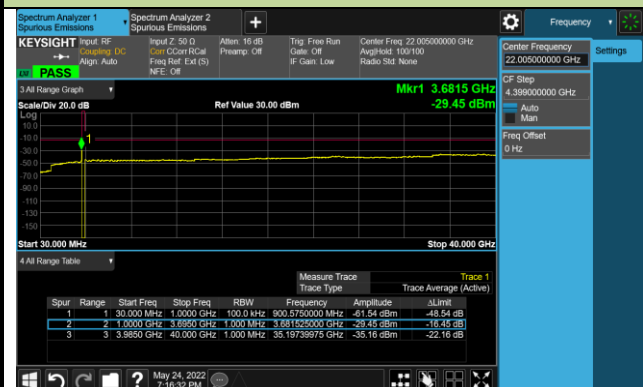

30MHz Channel Bandwidth

Channel 647668 (3715.02MHz)

Channel 656000 (3840.00MHz)

Channel 664332 (3964.98MHz)

40MHz Channel Bandwidth

Channel 648000 (3720.00MHz)

Channel 656000 (3840.00MHz)

Channel 664000 (3960.00MHz)

50MHz Channel Bandwidth

Channel 648334 (3725.01MHz)

Channel 656000 (3840.00MHz)

Channel 663666 (3954.99.00MHz)