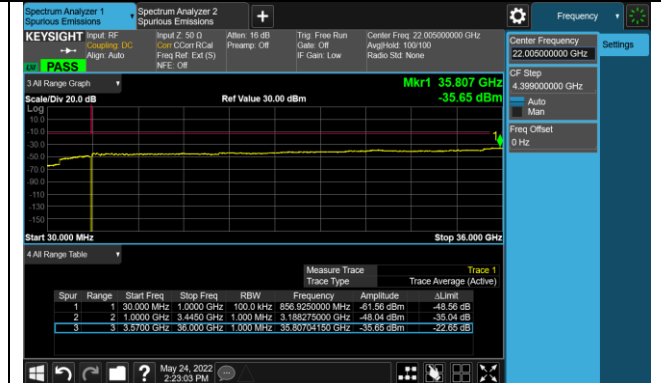

Channel 633334 (3500.01MHz)