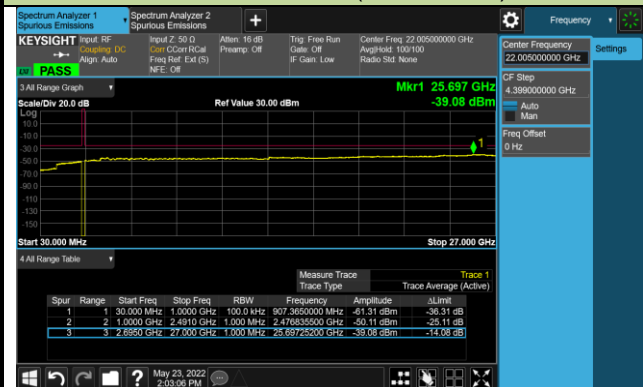

40MHz Channel Bandwidth

Channel 503202 (2516.01MHz)

Channel 518598 (2592.99MHz)

Channel 534000 (2670.0MHz)

50MHz Channel Bandwidth

Channel 504204 (2521.02MHz)

Channel 518598 (2592.99MHz)

Channel 532998 (2664.99MHz)

60MHz Channel Bandwidth

Channel 505200 (2526.0MHz)

Channel 518598 (2592.99MHz)

Channel 531996 (2659.98MHz)

70MHz Channel Bandwidth

Channel 506202 (2531.01MHz)

Channel 518598 (2592.99MHz)

Channel 531000 (2655.0MHz)

80MHz Channel Bandwidth

Channel 507204 (2536.02MHz)

Channel 518598 (2592.99MHz)

Channel 529998 (2649.99MHz)

90MHz Channel Bandwidth

Channel 508200 (2541.00MHz)

Channel 518598 (2592.99MHz)

Channel 528996 (2644.98MHz)