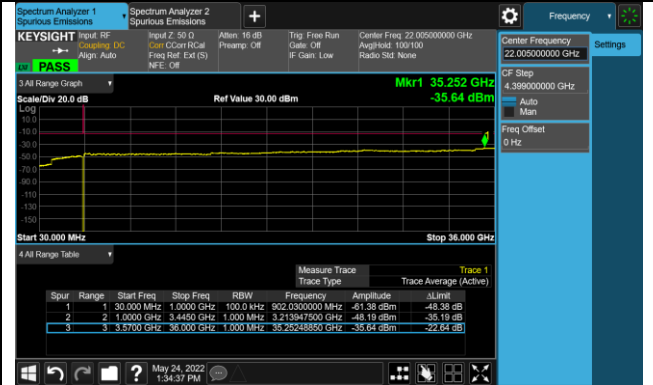

Channel 633334 (3500.01MHz)

Channel 635666 (3534.99MHz)

40MHz Channel Bandwidth

Channel 631334 (3470.01MHz)

Channel 633334 (3500.01MHz)

Channel 635332 (3529.98MHz)

50MHz Channel Bandwidth

Channel 631668 (3475.02MHz)

Channel 633334 (3500.01MHz)

Channel 635000 (3525.00MHz)

60MHz Channel Bandwidth

Channel 632000 (3480.00MHz)

Channel 633334 (3500.01MHz)

Channel 634666 (3519.99MHz)

70MHz Channel Bandwidth

Channel 632334 (3485.01MHz)