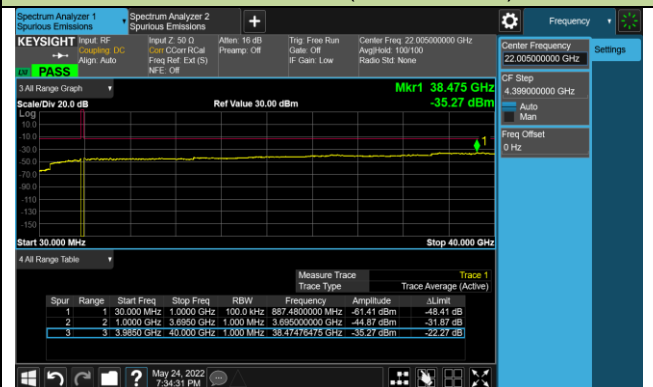

10MHz Channel Bandwidth

Channel 647000 (3705.00MHz)

Channel 656000 (3840.00MHz)

Channel 665000 (3975.00MHz)

15MHz Channel Bandwidth

Channel 647168 (3707.52MHz)

Channel 656000 (3840.00MHz)

Channel 664832 (3972.48MHz)