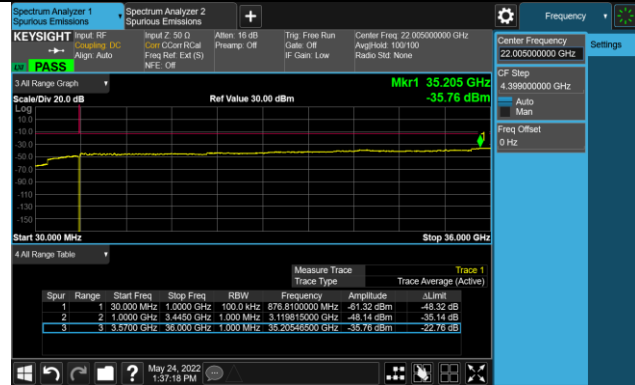

Channel 633334 (3500.01MHz)

Channel 635666 (3534.99MHz)

40MHz Channel Bandwidth

Channel 631334 (3470.01MHz)

Channel 633334 (3500.01MHz)

Channel 635332 (3529.98MHz)

50MHz Channel Bandwidth

Channel 631668 (3475.02MHz)

Channel 633334 (3500.01MHz)

Channel 635000 (3525.00MHz)

60MHz Channel Bandwidth

Channel 632000 (3480.00MHz)

Channel 633334 (3500.01MHz)

Channel 634666 (3519.99MHz)

70MHz Channel Bandwidth

Channel 632334 (3485.01MHz)