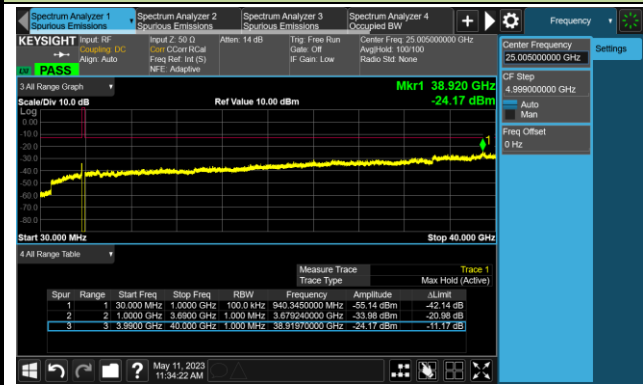

20MHz Channel Bandwidth

Channel 647334 (3710.01MHz)

Channel 656000 (3840.00MHz)

Channel 664666 (3969.99MHz)

25MHz Channel Bandwidth

Channel 647500 (3712.5MHz)

Channel 656000 (3840.00MHz)

Channel 664500 (3967.50MHz)