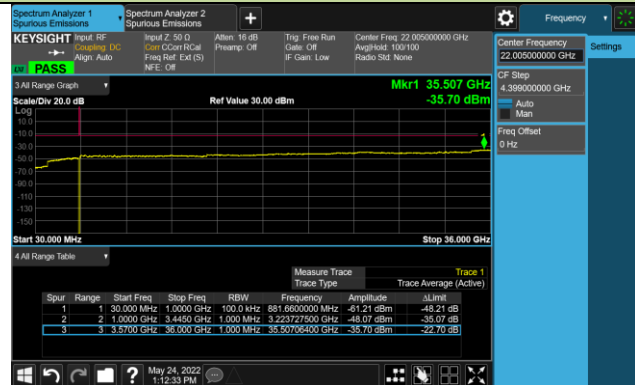

Channel 633334 (3500.01MHz)

Channel 634332 (3514.98MHz)

80MHz Channel Bandwidth

Channel 632668 (3490.02MHz)

Channel 633334 (3500.01MHz)

Channel 634000 (3510.00MHz)

90MHz Channel Bandwidth

Channel 633000 (3495.00MHz)

Channel 633334 (3500.01MHz)

Channel 633666 (3504.99MHz)

Test Site	SIP-SR1 WZ-SR6	Test Engineer	Candy Luo Cloud Guo
Test Date	2022/05/24 2023/05/11	Test Band	n77/n78_SA_HPUE (3700 ~ 3980MHz)

Frequency (MHz)	Channel Bandwidth (MHz)	Frequency Range (MHz)	Max Spurious Emissions (dBm)	Limit (dBm)	Result
3705.00	10	30 ~ 40000	-35.36	≤ -13.00	Pass
3840.00	10	30 ~ 40000	-35.23	≤ -13.00	Pass
3975.00	10	30 ~ 40000	-35.42	≤ -13.00	Pass
3707.52	15	30 ~ 40000	-35.45	≤ -13.00	Pass
3840.00	15	30 ~ 40000	-35.27	≤ -13.00	Pass
3972.48	15	30 ~ 40000	-35.28	≤ -13.00	Pass
3710.01	20	30 ~ 40000	-35.18	≤ -13.00	Pass
3840.00	20	30 ~ 40000	-35.31	≤ -13.00	Pass
3869.99	20	30 ~ 40000	-35.50	≤ -13.00	Pass
3712.50	25	30 ~ 40000	-24.17	≤ -13.00	Pass
3840.00	25	30 ~ 40000	-25.21	≤ -13.00	Pass
3667.50	25	30 ~ 40000	-24.53	≤ -13.00	Pass
3715.02	30	30 ~ 40000	-35.43	≤ -13.00	Pass
3840.00	30	30 ~ 40000	-35.30	≤ -13.00	Pass
3964.98	30	30 ~ 40000	-29.45	≤ -13.00	Pass
3720.00	40	30 ~ 40000	-35.33	≤ -13.00	Pass
3840.00	40	30 ~ 40000	-35.23	≤ -13.00	Pass
3960.00	40	30 ~ 40000	-35.34	≤ -13.00	Pass
3725.01	50	30 ~ 40000	-35.38	≤ -13.00	Pass
3840.00	50	30 ~ 40000	-35.42	≤ -13.00	Pass
3954.99	50	30 ~ 40000	-35.40	≤ -13.00	Pass
3730.02	60	30 ~ 40000	-35.28	≤ -13.00	Pass
3840.00	60	30 ~ 40000	-35.30	≤ -13.00	Pass
3949.98	60	30 ~ 40000	-35.53	≤ -13.00	Pass
3735.00	70	30 ~ 40000	-35.31	≤ -13.00	Pass
3840.00	70	30 ~ 40000	-35.32	≤ -13.00	Pass
3945.00	70	30 ~ 40000	-35.43	≤ -13.00	Pass
3740.01	80	30 ~ 40000	-35.44	≤ -13.00	Pass
3840.00	80	30 ~ 40000	-35.51	≤ -13.00	Pass
3939.99	80	30 ~ 40000	-35.23	≤ -13.00	Pass