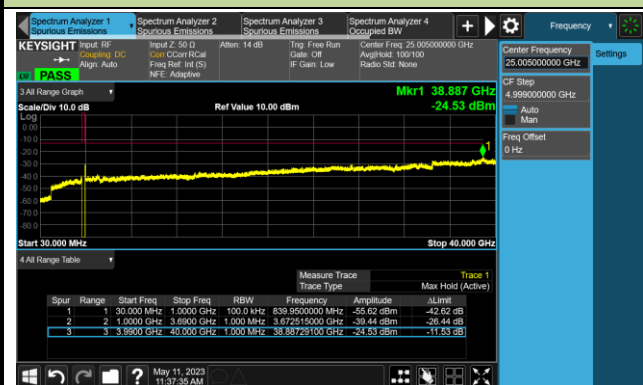

20MHz Channel Bandwidth

Channel 647334 (3710.01MHz)

Channel 656000 (3840.00MHz)

Channel 664666 (3969.99MHz)

25MHz Channel Bandwidth

Channel 647500 (3712.5MHz)

Channel 656000 (3840.00MHz)

Channel 664500 (3967.50MHz)