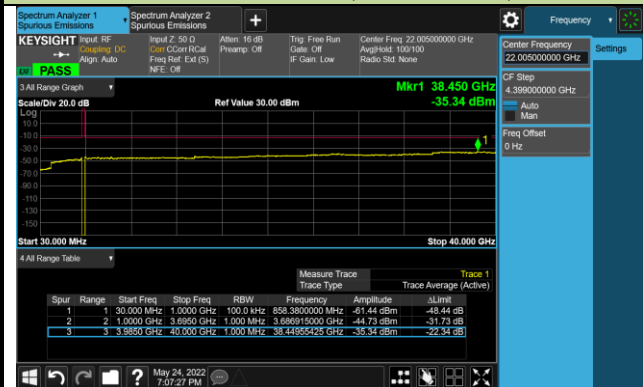

30MHz Channel Bandwidth

Channel 647668 (3715.02MHz)

Channel 656000 (3840.00MHz)

Channel 664332 (3964.98MHz)

40MHz Channel Bandwidth

Channel 648000 (3720.00MHz)

Channel 656000 (3840.00MHz)

Channel 664000 (3960.00MHz)

50MHz Channel Bandwidth

Channel 648334 (3725.01MHz)

Channel 656000 (3840.00MHz)

Channel 663666 (3954.99.00MHz)