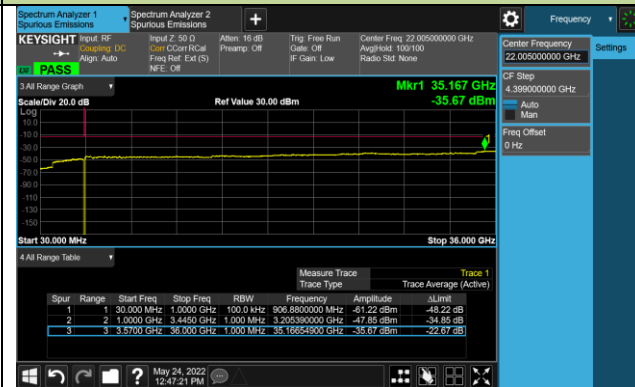

Channel 633334 (3500.01MHz)

Channel 634332 (3514.98MHz)

80MHz Channel Bandwidth

Channel 632668 (3490.02MHz)

Channel 633334 (3500.01MHz)

Channel 634000 (3510.00MHz)

90MHz Channel Bandwidth

Channel 633000 (3495.00MHz)

Channel 633334 (3500.01MHz)

Channel 633666 (3504.99MHz)

Test Site	SIP-SR1 WZ-SR6	Test Engineer	Candy Luo Cloud Guo
Test Date	2022/05/24 2023/05/11	Test Band	n77/n78_SA_HPUE (3700 ~ 3980MHz)

Frequency (MHz)	Channel Bandwidth (MHz)	Frequency Range (MHz)	Max Spurious Emissions (dBm)	Limit (dBm)	Result
3705.00	10	30 ~ 40000	-35.36	≤ -13.00	Pass
3840.00	10	30 ~ 40000	-35.23	≤ -13.00	Pass
3975.00	10	30 ~ 40000	-35.42	≤ -13.00	Pass
3707.52	15	30 ~ 40000	-35.45	≤ -13.00	Pass
3840.00	15	30 ~ 40000	-35.27	≤ -13.00	Pass
3972.48	15	30 ~ 40000	-35.28	≤ -13.00	Pass
3710.01	20	30 ~ 40000	-35.18	≤ -13.00	Pass
3840.00	20	30 ~ 40000	-35.31	≤ -13.00	Pass
3869.99	20	30 ~ 40000	-35.50	≤ -13.00	Pass
3712.50	25	30 ~ 40000	-24.17	≤ -13.00	Pass
3840.00	25	30 ~ 40000	-25.21	≤ -13.00	Pass
3667.50	25	30 ~ 40000	-24.53	≤ -13.00	Pass
3715.02	30	30 ~ 40000	-35.43	≤ -13.00	Pass
3840.00	30	30 ~ 40000	-35.30	≤ -13.00	Pass
3964.98	30	30 ~ 40000	-29.45	≤ -13.00	Pass
3720.00	40	30 ~ 40000	-35.33	≤ -13.00	Pass
3840.00	40	30 ~ 40000	-35.23	≤ -13.00	Pass
3960.00	40	30 ~ 40000	-35.34	≤ -13.00	Pass
3725.01	50	30 ~ 40000	-35.38	≤ -13.00	Pass
3840.00	50	30 ~ 40000	-35.42	≤ -13.00	Pass
3954.99	50	30 ~ 40000	-35.40	≤ -13.00	Pass
3730.02	60	30 ~ 40000	-35.28	≤ -13.00	Pass
3840.00	60	30 ~ 40000	-35.30	≤ -13.00	Pass
3949.98	60	30 ~ 40000	-35.53	≤ -13.00	Pass
3735.00	70	30 ~ 40000	-35.31	≤ -13.00	Pass
3840.00	70	30 ~ 40000	-35.32	≤ -13.00	Pass
3945.00	70	30 ~ 40000	-35.43	≤ -13.00	Pass
3740.01	80	30 ~ 40000	-35.44	≤ -13.00	Pass
3840.00	80	30 ~ 40000	-35.51	≤ -13.00	Pass
3939.99	80	30 ~ 40000	-35.23	≤ -13.00	Pass