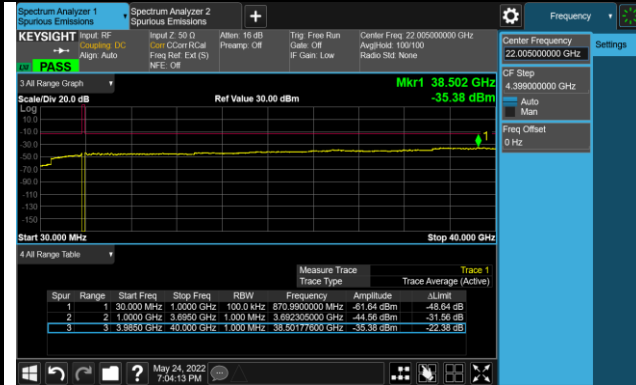

30MHz Channel Bandwidth

Channel 647668 (3715.02MHz)

Channel 656000 (3840.00MHz)

Channel 664332 (3964.98MHz)

40MHz Channel Bandwidth

Channel 648000 (3720.00MHz)

Channel 656000 (3840.00MHz)

Channel 664000 (3960.00MHz)

50MHz Channel Bandwidth

Channel 648334 (3725.01MHz)

Channel 656000 (3840.00MHz)

Channel 663666 (3954.99.00MHz)