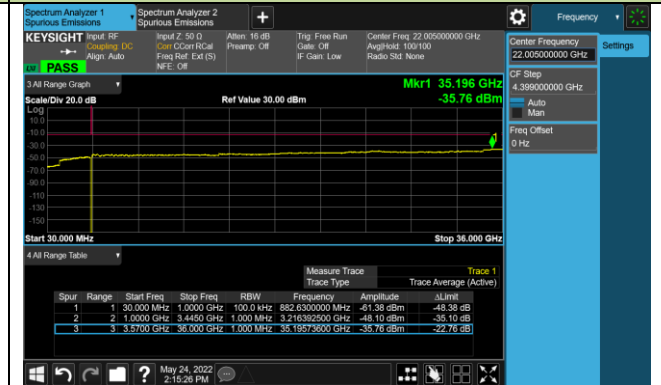

3495.00	90	30 ~ 36000	-35.72	≤ -13.00	Pass
3500.01	90	30 ~ 36000	-35.67	≤ -13.00	Pass
3504.99	90	30 ~ 36000	-35.76	≤ -13.00	Pass
3500.01	100	30 ~ 36000	-35.67	≤ -13.00	Pass

10MHz Channel Bandwidth

Channel 630334 (3455.01MHz)

Channel 633334 (3500.01MHz)

Channel 636332 (3544.98MHz)

15MHz Channel Bandwidth

Channel 630500 (3457.50MHz)

Channel 633334 (3500.01MHz)

Channel 636166 (3542.49MHz)

20MHz Channel Bandwidth

Channel 630668 (3460.02MHz)

Channel 633334 (3500.01MHz)

Channel 636000 (3540.00MHz)

25MHz Channel Bandwidth

Channel 630834 (3462.51MHz)

Channel 633334 (3500.01MHz)

Channel 635832 (3534.99MHz)

30MHz Channel Bandwidth

Channel 631000 (3465.00MHz)