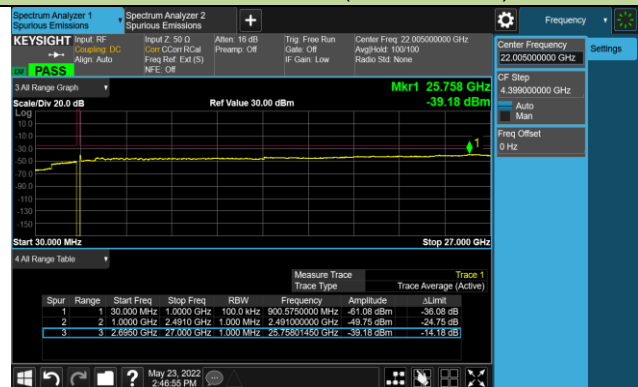

60MHz Channel Bandwidth

Channel 505200 (2526.0MHz)

Channel 518598 (2592.99MHz)

Channel 531996 (2659.98MHz)

70MHz Channel Bandwidth

Channel 506202 (2531.01MHz)

Channel 518598 (2592.99MHz)

Channel 531000 (2655.0MHz)

80MHz Channel Bandwidth

Channel 507204 (2536.02MHz)

Channel 518598 (2592.99MHz)

Channel 529998 (2649.99MHz)

90MHz Channel Bandwidth

Channel 508200 (2541.00MHz)

Channel 518598 (2592.99MHz)

Channel 528996 (2644.98MHz)

Test Site	SIP-SR1 WZ-SR6	Test Engineer	Candy Luo Cloud Guo
Test Date	2022/05/24 2023/05/11	Test Band	n77/n78_SA_HPUE (3450 ~ 3550MHz)

Frequency (MHz)	Channel Bandwidth (MHz)	Frequency Range (MHz)	Max Spurious Emissions (dBm)	Limit (dBm)	Result
3455.01	10	30 ~ 36000	-35.49	≤ -13.00	Pass
3500.01	10	30 ~ 36000	-35.65	≤ -13.00	Pass
3544.98	10	30 ~ 36000	-35.68	≤ -13.00	Pass
3457.50	15	30 ~ 36000	-35.79	≤ -13.00	Pass
3500.01	15	30 ~ 36000	-35.76	≤ -13.00	Pass
3542.49	15	30 ~ 36000	-35.60	≤ -13.00	Pass
3460.02	20	30 ~ 36000	-35.60	≤ -13.00	Pass
3500.01	20	30 ~ 36000	-35.70	≤ -13.00	Pass
3540.00	20	30 ~ 36000	-35.58	≤ -13.00	Pass
3462.51	25	30 ~ 36000	-28.22	≤ -13.00	Pass
3500.01	25	30 ~ 36000	-28.30	≤ -13.00	Pass
3537.48	25	30 ~ 36000	-28.33	≤ -13.00	Pass
3465.00	30	30 ~ 36000	-35.67	≤ -13.00	Pass
3500.01	30	30 ~ 36000	-35.76	≤ -13.00	Pass
3534.99	30	30 ~ 36000	-35.78	≤ -13.00	Pass
3470.01	40	30 ~ 36000	-35.62	≤ -13.00	Pass
3500.01	40	30 ~ 36000	-35.73	≤ -13.00	Pass
3529.98	40	30 ~ 36000	-35.69	≤ -13.00	Pass
3475.02	50	30 ~ 36000	-35.76	≤ -13.00	Pass
3500.01	50	30 ~ 36000	-35.64	≤ -13.00	Pass
3525.00	50	30 ~ 36000	-35.78	≤ -13.00	Pass
3480.00	60	30 ~ 36000	-35.50	≤ -13.00	Pass
3500.01	60	30 ~ 36000	-35.54	≤ -13.00	Pass
3519.99	60	30 ~ 36000	-35.64	≤ -13.00	Pass
3485.01	70	30 ~ 36000	-35.63	≤ -13.00	Pass
3500.01	70	30 ~ 36000	-35.64	≤ -13.00	Pass
3514.98	70	30 ~ 36000	-35.63	≤ -13.00	Pass
3490.02	80	30 ~ 36000	-35.70	≤ -13.00	Pass
3500.01	80	30 ~ 36000	-35.63	≤ -13.00	Pass
3510.00	80	30 ~ 36000	-35.68	≤ -13.00	Pass