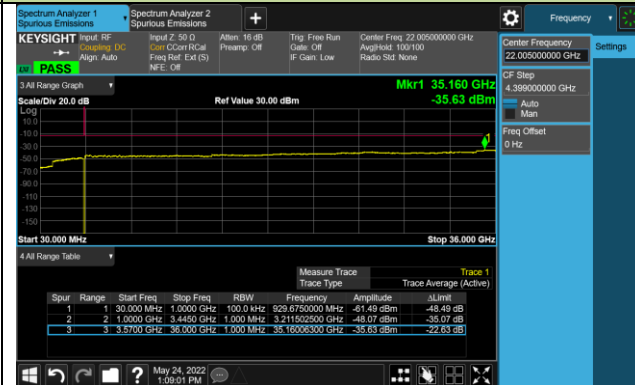

Channel 633334 (3500.01MHz)

Channel 634332 (3514.98MHz)

80MHz Channel Bandwidth

Channel 632668 (3490.02MHz)

Channel 633334 (3500.01MHz)

Channel 634000 (3510.00MHz)

90MHz Channel Bandwidth

Channel 633000 (3495.00MHz)

Channel 633334 (3500.01MHz)

Channel 633666 (3504.99MHz)

Test Site	SIP-SR1 WZ-SR6	Test Engineer	Candy Luo Cloud Guo
Test Date	2022/05/24 2023/05/11	Test Band	n77/n78_SA_HPUE (3700 ~ 3980MHz)

Frequency (MHz)	Channel Bandwidth (MHz)	Frequency Range (MHz)	Max Spurious Emissions (dBm)	Limit (dBm)	Result
3705.00	10	30 ~ 40000	-35.36	≤ -13.00	Pass
3840.00	10	30 ~ 40000	-35.23	≤ -13.00	Pass
3975.00	10	30 ~ 40000	-35.42	≤ -13.00	Pass
3707.52	15	30 ~ 40000	-35.45	≤ -13.00	Pass
3840.00	15	30 ~ 40000	-35.27	≤ -13.00	Pass
3972.48	15	30 ~ 40000	-35.28	≤ -13.00	Pass
3710.01	20	30 ~ 40000	-35.18	≤ -13.00	Pass
3840.00	20	30 ~ 40000	-35.31	≤ -13.00	Pass
3869.99	20	30 ~ 40000	-35.50	≤ -13.00	Pass
3712.50	25	30 ~ 40000	-24.17	≤ -13.00	Pass
3840.00	25	30 ~ 40000	-25.21	≤ -13.00	Pass
3667.50	25	30 ~ 40000	-24.53	≤ -13.00	Pass
3715.02	30	30 ~ 40000	-35.43	≤ -13.00	Pass
3840.00	30	30 ~ 40000	-35.30	≤ -13.00	Pass
3964.98	30	30 ~ 40000	-29.45	≤ -13.00	Pass
3720.00	40	30 ~ 40000	-35.33	≤ -13.00	Pass
3840.00	40	30 ~ 40000	-35.23	≤ -13.00	Pass
3960.00	40	30 ~ 40000	-35.34	≤ -13.00	Pass
3725.01	50	30 ~ 40000	-35.38	≤ -13.00	Pass
3840.00	50	30 ~ 40000	-35.42	≤ -13.00	Pass
3954.99	50	30 ~ 40000	-35.40	≤ -13.00	Pass
3730.02	60	30 ~ 40000	-35.28	≤ -13.00	Pass
3840.00	60	30 ~ 40000	-35.30	≤ -13.00	Pass
3949.98	60	30 ~ 40000	-35.53	≤ -13.00	Pass
3735.00	70	30 ~ 40000	-35.31	≤ -13.00	Pass
3840.00	70	30 ~ 40000	-35.32	≤ -13.00	Pass
3945.00	70	30 ~ 40000	-35.43	≤ -13.00	Pass
3740.01	80	30 ~ 40000	-35.44	≤ -13.00	Pass
3840.00	80	30 ~ 40000	-35.51	≤ -13.00	Pass
3939.99	80	30 ~ 40000	-35.23	≤ -13.00	Pass