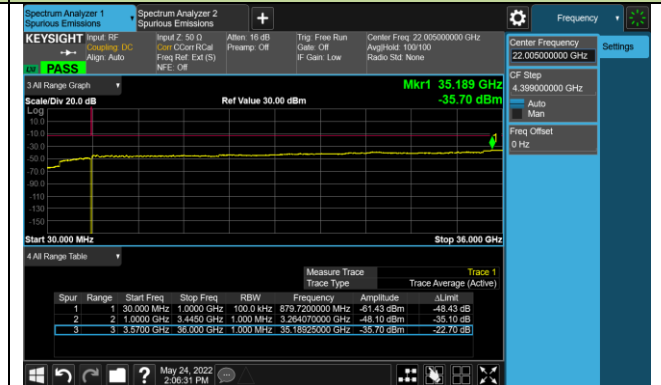

3495.00	90	30 ~ 36000	-35.72	≤ -13.00	Pass
3500.01	90	30 ~ 36000	-35.67	≤ -13.00	Pass
3504.99	90	30 ~ 36000	-35.76	≤ -13.00	Pass
3500.01	100	30 ~ 36000	-35.67	≤ -13.00	Pass

10MHz Channel Bandwidth

Channel 630334 (3455.01MHz)

Channel 633334 (3500.01MHz)

Channel 636332 (3544.98MHz)

15MHz Channel Bandwidth

Channel 630500 (3457.50MHz)

Channel 633334 (3500.01MHz)

Channel 636166 (3542.49MHz)

20MHz Channel Bandwidth

Channel 630668 (3460.02MHz)

Channel 633334 (3500.01MHz)

Channel 636000 (3540.00MHz)

25MHz Channel Bandwidth

Channel 630834 (3462.51MHz)

Channel 633334 (3500.01MHz)

Channel 635832 (3534.99MHz)

30MHz Channel Bandwidth

Channel 631000 (3465.00MHz)