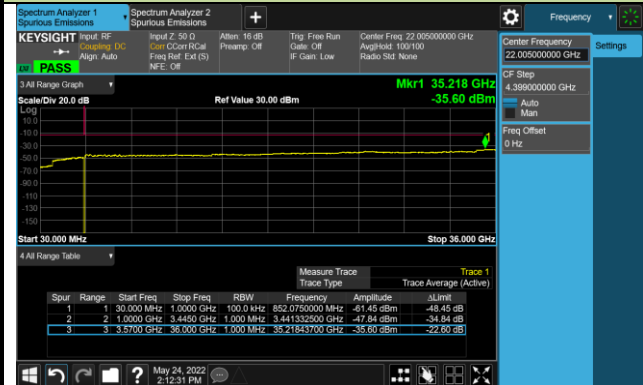

3495.00	90	30 ~ 36000	-35.72	≤ -13.00	Pass
3500.01	90	30 ~ 36000	-35.67	≤ -13.00	Pass
3504.99	90	30 ~ 36000	-35.76	≤ -13.00	Pass
3500.01	100	30 ~ 36000	-35.67	≤ -13.00	Pass

10MHz Channel Bandwidth

Channel 630334 (3455.01MHz)

Channel 633334 (3500.01MHz)

Channel 636332 (3544.98MHz)

15MHz Channel Bandwidth

Channel 630500 (3457.50MHz)

Channel 633334 (3500.01MHz)

Channel 636166 (3542.49MHz)

20MHz Channel Bandwidth

Channel 630668 (3460.02MHz)

Channel 633334 (3500.01MHz)

Channel 636000 (3540.00MHz)

25MHz Channel Bandwidth

Channel 630834 (3462.51MHz)

Channel 633334 (3500.01MHz)

Channel 635832 (3534.99MHz)

30MHz Channel Bandwidth

Channel 631000 (3465.00MHz)