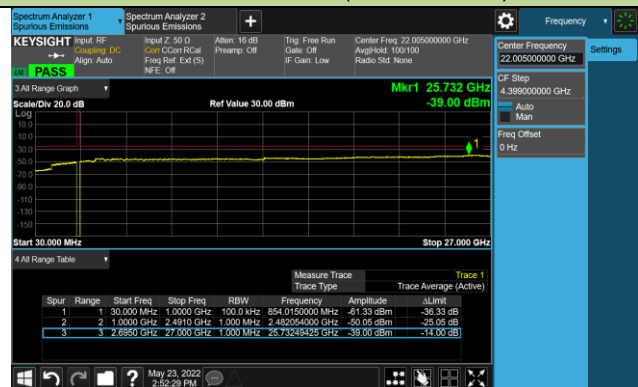

60MHz Channel Bandwidth

Channel 505200 (2526.0MHz)

Channel 518598 (2592.99MHz)

Channel 531996 (2659.98MHz)

70MHz Channel Bandwidth

Channel 506202 (2531.01MHz)

Channel 518598 (2592.99MHz)

Channel 531000 (2655.0MHz)

80MHz Channel Bandwidth

Channel 507204 (2536.02MHz)

Channel 518598 (2592.99MHz)

Channel 529998 (2649.99MHz)

90MHz Channel Bandwidth

Channel 508200 (2541.00MHz)

Channel 518598 (2592.99MHz)

Channel 528996 (2644.98MHz)

Test Site	SIP-SR1 WZ-SR6	Test Engineer	Candy Luo Cloud Guo
Test Date	2022/05/24 2023/05/11	Test Band	n77/n78_SA_HPUE (3450 ~ 3550MHz)

Frequency (MHz)	Channel Bandwidth (MHz)	Frequency Range (MHz)	Max Spurious Emissions (dBm)	Limit (dBm)	Result
3455.01	10	30 ~ 36000	-35.49	≤ -13.00	Pass
3500.01	10	30 ~ 36000	-35.65	≤ -13.00	Pass
3544.98	10	30 ~ 36000	-35.68	≤ -13.00	Pass
3457.50	15	30 ~ 36000	-35.79	≤ -13.00	Pass
3500.01	15	30 ~ 36000	-35.76	≤ -13.00	Pass
3542.49	15	30 ~ 36000	-35.60	≤ -13.00	Pass
3460.02	20	30 ~ 36000	-35.60	≤ -13.00	Pass
3500.01	20	30 ~ 36000	-35.70	≤ -13.00	Pass
3540.00	20	30 ~ 36000	-35.58	≤ -13.00	Pass
3462.51	25	30 ~ 36000	-28.22	≤ -13.00	Pass
3500.01	25	30 ~ 36000	-28.30	≤ -13.00	Pass
3537.48	25	30 ~ 36000	-28.33	≤ -13.00	Pass
3465.00	30	30 ~ 36000	-35.67	≤ -13.00	Pass
3500.01	30	30 ~ 36000	-35.76	≤ -13.00	Pass
3534.99	30	30 ~ 36000	-35.78	≤ -13.00	Pass
3470.01	40	30 ~ 36000	-35.62	≤ -13.00	Pass
3500.01	40	30 ~ 36000	-35.73	≤ -13.00	Pass
3529.98	40	30 ~ 36000	-35.69	≤ -13.00	Pass
3475.02	50	30 ~ 36000	-35.76	≤ -13.00	Pass
3500.01	50	30 ~ 36000	-35.64	≤ -13.00	Pass
3525.00	50	30 ~ 36000	-35.78	≤ -13.00	Pass
3480.00	60	30 ~ 36000	-35.50	≤ -13.00	Pass
3500.01	60	30 ~ 36000	-35.54	≤ -13.00	Pass
3519.99	60	30 ~ 36000	-35.64	≤ -13.00	Pass
3485.01	70	30 ~ 36000	-35.63	≤ -13.00	Pass
3500.01	70	30 ~ 36000	-35.64	≤ -13.00	Pass
3514.98	70	30 ~ 36000	-35.63	≤ -13.00	Pass
3490.02	80	30 ~ 36000	-35.70	≤ -13.00	Pass
3500.01	80	30 ~ 36000	-35.63	≤ -13.00	Pass
3510.00	80	30 ~ 36000	-35.68	≤ -13.00	Pass