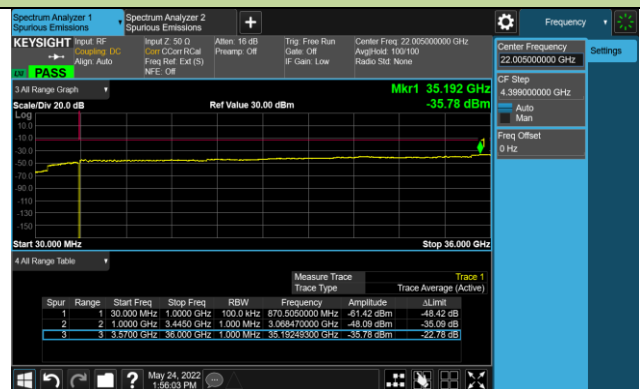

Channel 635666 (3534.99MHz)