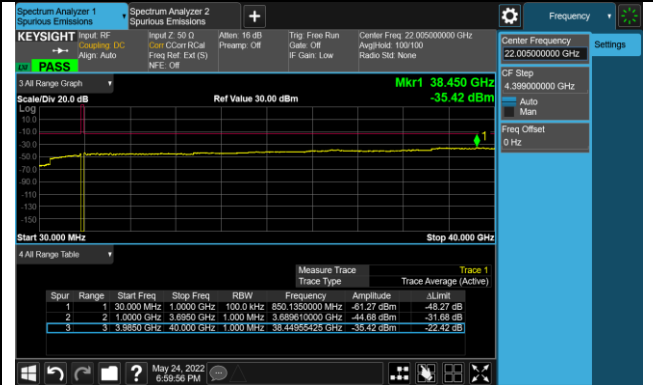

30MHz Channel Bandwidth

Channel 647668 (3715.02MHz)

Channel 656000 (3840.00MHz)

Channel 664332 (3964.98MHz)

40MHz Channel Bandwidth

Channel 648000 (3720.00MHz)

Channel 656000 (3840.00MHz)

Channel 664000 (3960.00MHz)

50MHz Channel Bandwidth

Channel 648334 (3725.01MHz)

Channel 656000 (3840.00MHz)

Channel 663666 (3954.99.00MHz)