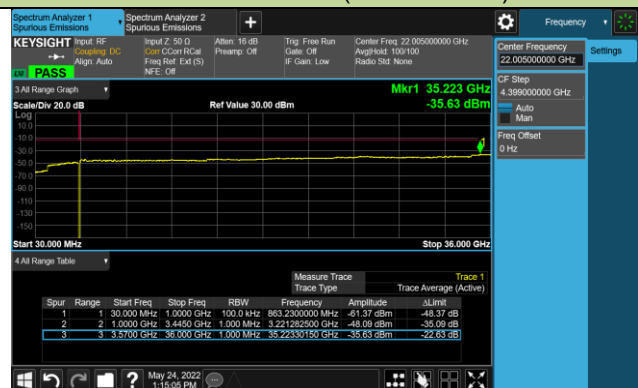

Channel 633334 (3500.01MHz)

Channel 635000 (3525.00MHz)

60MHz Channel Bandwidth

Channel 632000 (3480.00MHz)

Channel 633334 (3500.01MHz)

Channel 634666 (3519.99MHz)

70MHz Channel Bandwidth

Channel 632334 (3485.01MHz)

Channel 633334 (3500.01MHz)

Channel 634332 (3514.98MHz)

80MHz Channel Bandwidth

Channel 632668 (3490.02MHz)

Channel 633334 (3500.01MHz)

Channel 634000 (3510.00MHz)

90MHz Channel Bandwidth

Channel 633000 (3495.00MHz)