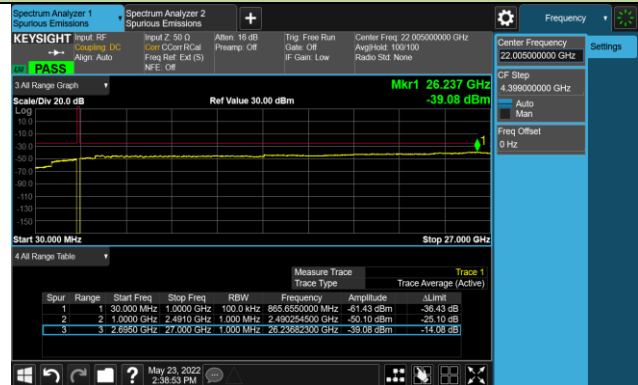

60MHz Channel Bandwidth

Channel 505200 (2526.0MHz)

Channel 518598 (2592.99MHz)

Channel 531996 (2659.98MHz)

70MHz Channel Bandwidth

Channel 506202 (2531.01MHz)

Channel 518598 (2592.99MHz)

Channel 531000 (2655.0MHz)

80MHz Channel Bandwidth

Channel 507204 (2536.02MHz)

Channel 518598 (2592.99MHz)

Channel 529998 (2649.99MHz)

90MHz Channel Bandwidth

Channel 508200 (2541.00MHz)

Channel 518598 (2592.99MHz)

Channel 528996 (2644.98MHz)

Test Site	SIP-SR1 WZ-SR6	Test Engineer	Candy Luo Cloud Guo
Test Date	2022/05/24 2023/05/11	Test Band	n77/n78_SA_HPUE (3450 ~ 3550MHz)

Frequency (MHz)	Channel Bandwidth (MHz)	Frequency Range (MHz)	Max Spurious Emissions (dBm)	Limit (dBm)	Result
3455.01	10	30 ~ 36000	-35.49	≤ -13.00	Pass
3500.01	10	30 ~ 36000	-35.65	≤ -13.00	Pass
3544.98	10	30 ~ 36000	-35.68	≤ -13.00	Pass
3457.50	15	30 ~ 36000	-35.79	≤ -13.00	Pass
3500.01	15	30 ~ 36000	-35.76	≤ -13.00	Pass
3542.49	15	30 ~ 36000	-35.60	≤ -13.00	Pass
3460.02	20	30 ~ 36000	-35.60	≤ -13.00	Pass
3500.01	20	30 ~ 36000	-35.70	≤ -13.00	Pass
3540.00	20	30 ~ 36000	-35.58	≤ -13.00	Pass
3462.51	25	30 ~ 36000	-28.22	≤ -13.00	Pass
3500.01	25	30 ~ 36000	-28.30	≤ -13.00	Pass
3537.48	25	30 ~ 36000	-28.33	≤ -13.00	Pass
3465.00	30	30 ~ 36000	-35.67	≤ -13.00	Pass
3500.01	30	30 ~ 36000	-35.76	≤ -13.00	Pass
3534.99	30	30 ~ 36000	-35.78	≤ -13.00	Pass
3470.01	40	30 ~ 36000	-35.62	≤ -13.00	Pass
3500.01	40	30 ~ 36000	-35.73	≤ -13.00	Pass
3529.98	40	30 ~ 36000	-35.69	≤ -13.00	Pass
3475.02	50	30 ~ 36000	-35.76	≤ -13.00	Pass
3500.01	50	30 ~ 36000	-35.64	≤ -13.00	Pass
3525.00	50	30 ~ 36000	-35.78	≤ -13.00	Pass
3480.00	60	30 ~ 36000	-35.50	≤ -13.00	Pass
3500.01	60	30 ~ 36000	-35.54	≤ -13.00	Pass
3519.99	60	30 ~ 36000	-35.64	≤ -13.00	Pass
3485.01	70	30 ~ 36000	-35.63	≤ -13.00	Pass
3500.01	70	30 ~ 36000	-35.64	≤ -13.00	Pass
3514.98	70	30 ~ 36000	-35.63	≤ -13.00	Pass
3490.02	80	30 ~ 36000	-35.70	≤ -13.00	Pass
3500.01	80	30 ~ 36000	-35.63	≤ -13.00	Pass
3510.00	80	30 ~ 36000	-35.68	≤ -13.00	Pass