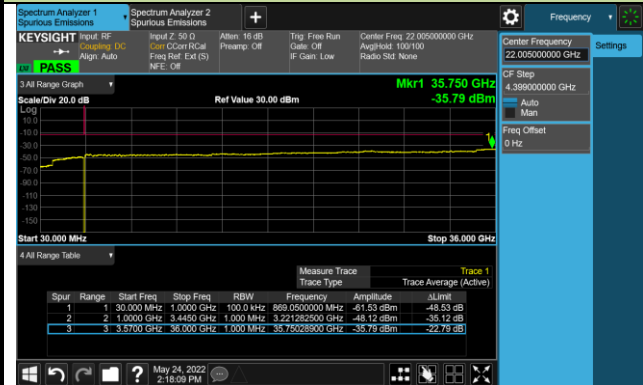

3495.00	90	30 ~ 36000	-35.72	≤ -13.00	Pass
3500.01	90	30 ~ 36000	-35.67	≤ -13.00	Pass
3504.99	90	30 ~ 36000	-35.76	≤ -13.00	Pass
3500.01	100	30 ~ 36000	-35.67	≤ -13.00	Pass

10MHz Channel Bandwidth

Channel 630334 (3455.01MHz)

Channel 633334 (3500.01MHz)

Channel 636332 (3544.98MHz)

15MHz Channel Bandwidth

Channel 630500 (3457.50MHz)

Channel 633334 (3500.01MHz)

Channel 636166 (3542.49MHz)

20MHz Channel Bandwidth

Channel 630668 (3460.02MHz)

Channel 633334 (3500.01MHz)

Channel 636000 (3540.00MHz)

25MHz Channel Bandwidth

Channel 630834 (3462.51MHz)

Channel 633334 (3500.01MHz)

Channel 635832 (3534.99MHz)

30MHz Channel Bandwidth

Channel 631000 (3465.00MHz)