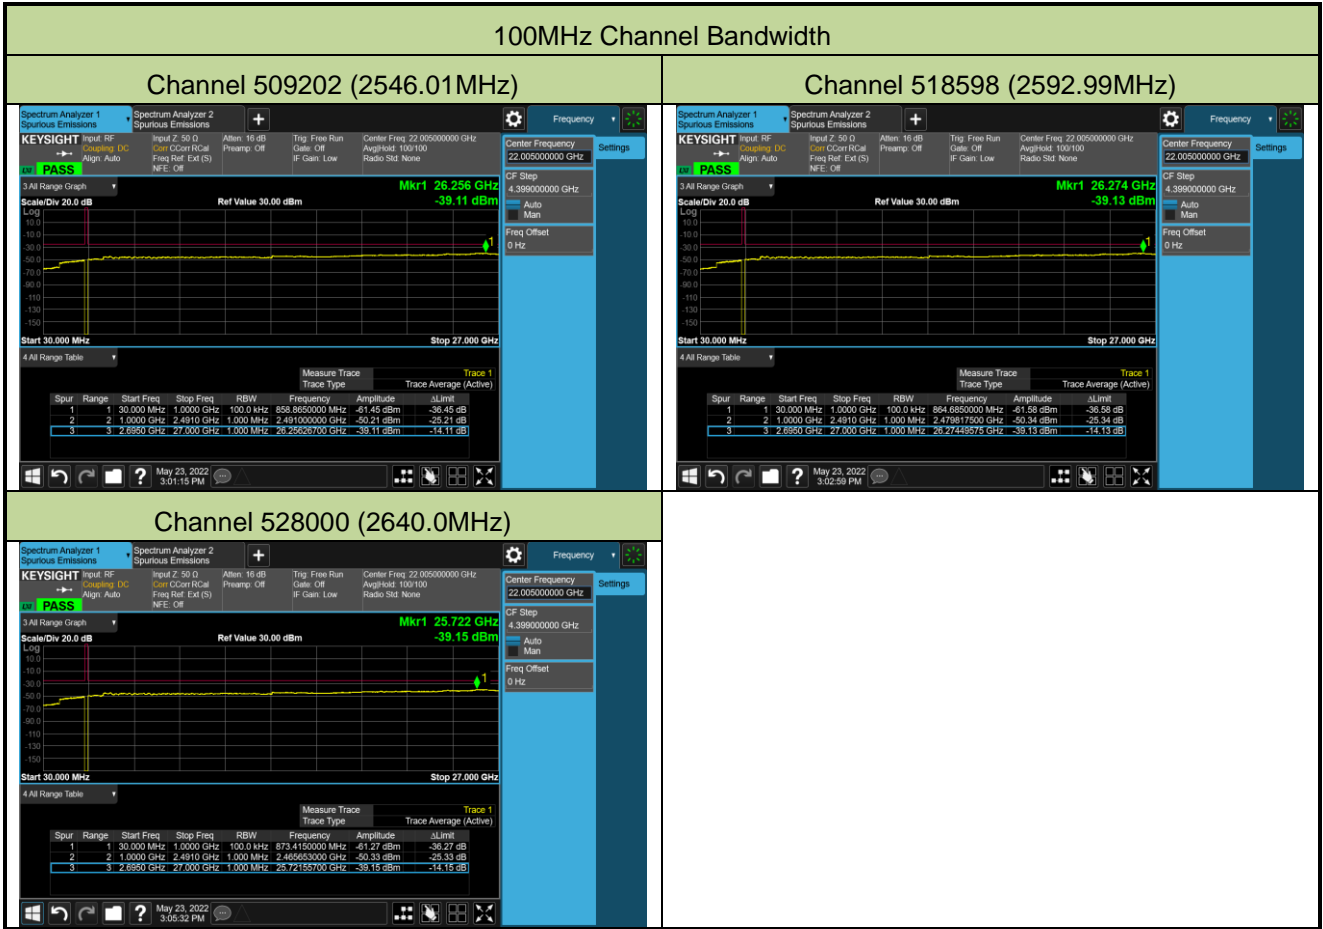

60MHz Channel Bandwidth

Channel 505200 (2526.0MHz)

Channel 518598 (2592.99MHz)

Channel 531996 (2659.98MHz)

70MHz Channel Bandwidth

Channel 506202 (2531.01MHz)

Channel 518598 (2592.99MHz)

Channel 531000 (2655.0MHz)

80MHz Channel Bandwidth

Channel 507204 (2536.02MHz)

Channel 518598 (2592.99MHz)

Channel 529998 (2649.99MHz)

90MHz Channel Bandwidth

Channel 508200 (2541.00MHz)

Channel 518598 (2592.99MHz)

Channel 528996 (2644.98MHz)

Test Site	SIP-SR1 WZ-SR6	Test Engineer	Candy Luo Cloud Guo
Test Date	2022/05/24 2023/05/11	Test Band	n77/n78_SA_HPUE (3450 ~ 3550MHz)

Frequency (MHz)	Channel Bandwidth (MHz)	Frequency Range (MHz)	Max Spurious Emissions (dBm)	Limit (dBm)	Result
3455.01	10	30 ~ 36000	-35.49	≤ -13.00	Pass
3500.01	10	30 ~ 36000	-35.65	≤ -13.00	Pass
3544.98	10	30 ~ 36000	-35.68	≤ -13.00	Pass
3457.50	15	30 ~ 36000	-35.79	≤ -13.00	Pass
3500.01	15	30 ~ 36000	-35.76	≤ -13.00	Pass
3542.49	15	30 ~ 36000	-35.60	≤ -13.00	Pass
3460.02	20	30 ~ 36000	-35.60	≤ -13.00	Pass
3500.01	20	30 ~ 36000	-35.70	≤ -13.00	Pass
3540.00	20	30 ~ 36000	-35.58	≤ -13.00	Pass
3462.51	25	30 ~ 36000	-28.22	≤ -13.00	Pass
3500.01	25	30 ~ 36000	-28.30	≤ -13.00	Pass
3537.48	25	30 ~ 36000	-28.33	≤ -13.00	Pass
3465.00	30	30 ~ 36000	-35.67	≤ -13.00	Pass
3500.01	30	30 ~ 36000	-35.76	≤ -13.00	Pass
3534.99	30	30 ~ 36000	-35.78	≤ -13.00	Pass
3470.01	40	30 ~ 36000	-35.62	≤ -13.00	Pass
3500.01	40	30 ~ 36000	-35.73	≤ -13.00	Pass
3529.98	40	30 ~ 36000	-35.69	≤ -13.00	Pass
3475.02	50	30 ~ 36000	-35.76	≤ -13.00	Pass
3500.01	50	30 ~ 36000	-35.64	≤ -13.00	Pass
3525.00	50	30 ~ 36000	-35.78	≤ -13.00	Pass
3480.00	60	30 ~ 36000	-35.50	≤ -13.00	Pass
3500.01	60	30 ~ 36000	-35.54	≤ -13.00	Pass
3519.99	60	30 ~ 36000	-35.64	≤ -13.00	Pass
3485.01	70	30 ~ 36000	-35.63	≤ -13.00	Pass
3500.01	70	30 ~ 36000	-35.64	≤ -13.00	Pass
3514.98	70	30 ~ 36000	-35.63	≤ -13.00	Pass
3490.02	80	30 ~ 36000	-35.70	≤ -13.00	Pass
3500.01	80	30 ~ 36000	-35.63	≤ -13.00	Pass
3510.00	80	30 ~ 36000	-35.68	≤ -13.00	Pass