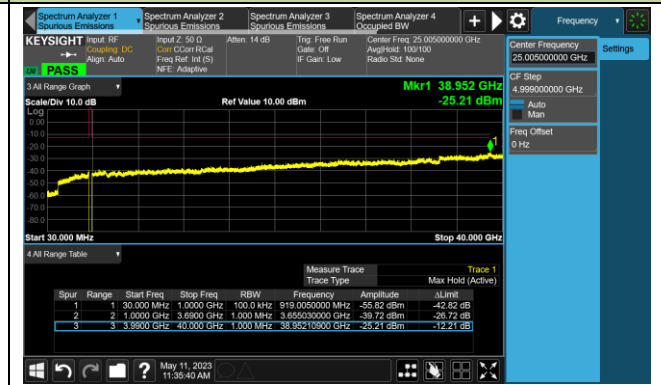

20MHz Channel Bandwidth

Channel 647334 (3710.01MHz)

Channel 656000 (3840.00MHz)

Channel 664666 (3969.99MHz)

25MHz Channel Bandwidth

Channel 647500 (3712.5MHz)

Channel 656000 (3840.00MHz)

Channel 664500 (3967.50MHz)