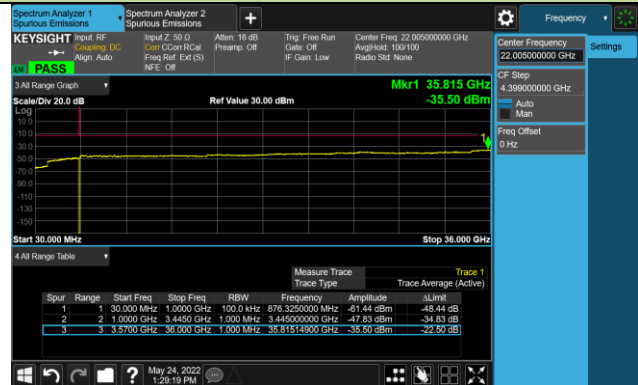

Channel 633334 (3500.01MHz)

Channel 635000 (3525.00MHz)

60MHz Channel Bandwidth

Channel 632000 (3480.00MHz)

Channel 633334 (3500.01MHz)

Channel 634666 (3519.99MHz)

70MHz Channel Bandwidth

Channel 632334 (3485.01MHz)

Channel 633334 (3500.01MHz)

Channel 634332 (3514.98MHz)

80MHz Channel Bandwidth

Channel 632668 (3490.02MHz)

Channel 633334 (3500.01MHz)

Channel 634000 (3510.00MHz)

90MHz Channel Bandwidth

Channel 633000 (3495.00MHz)