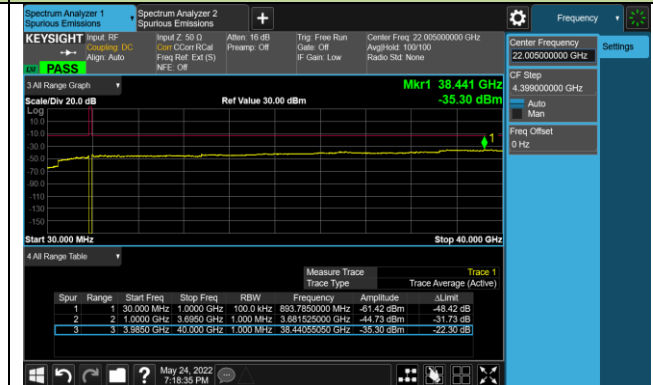

Channel 656000 (3840.00MHz)