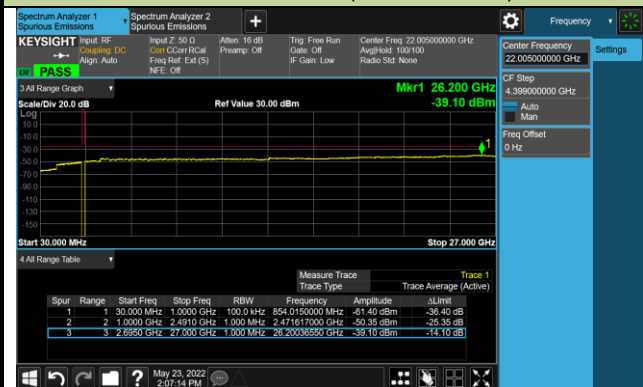

40MHz Channel Bandwidth

Channel 503202 (2516.01MHz)

Channel 518598 (2592.99MHz)

Channel 534000 (2670.0MHz)

50MHz Channel Bandwidth

Channel 504204 (2521.02MHz)

Channel 518598 (2592.99MHz)

Channel 532998 (2664.99MHz)

60MHz Channel Bandwidth

Channel 505200 (2526.0MHz)

Channel 518598 (2592.99MHz)

Channel 531996 (2659.98MHz)

70MHz Channel Bandwidth

Channel 506202 (2531.01MHz)

Channel 518598 (2592.99MHz)

Channel 531000 (2655.0MHz)

80MHz Channel Bandwidth

Channel 507204 (2536.02MHz)

Channel 518598 (2592.99MHz)

Channel 529998 (2649.99MHz)

90MHz Channel Bandwidth

Channel 508200 (2541.00MHz)

Channel 518598 (2592.99MHz)

Channel 528996 (2644.98MHz)