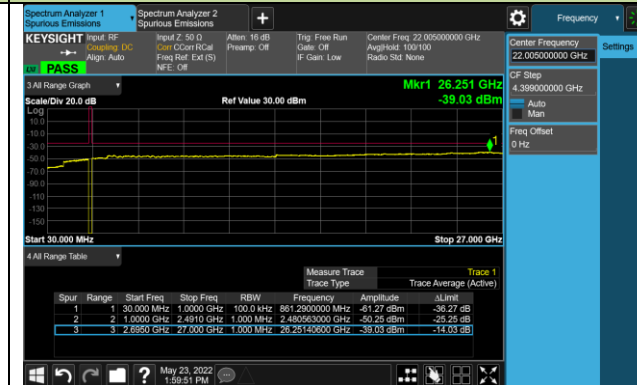

40MHz Channel Bandwidth

Channel 503202 (2516.01MHz)

Channel 518598 (2592.99MHz)

Channel 534000 (2670.0MHz)

50MHz Channel Bandwidth

Channel 504204 (2521.02MHz)

Channel 518598 (2592.99MHz)

Channel 532998 (2664.99MHz)

60MHz Channel Bandwidth

Channel 505200 (2526.0MHz)

Channel 518598 (2592.99MHz)

Channel 531996 (2659.98MHz)

70MHz Channel Bandwidth

Channel 506202 (2531.01MHz)

Channel 518598 (2592.99MHz)

Channel 531000 (2655.0MHz)

80MHz Channel Bandwidth

Channel 507204 (2536.02MHz)

Channel 518598 (2592.99MHz)

Channel 529998 (2649.99MHz)

90MHz Channel Bandwidth

Channel 508200 (2541.00MHz)

Channel 518598 (2592.99MHz)

Channel 528996 (2644.98MHz)