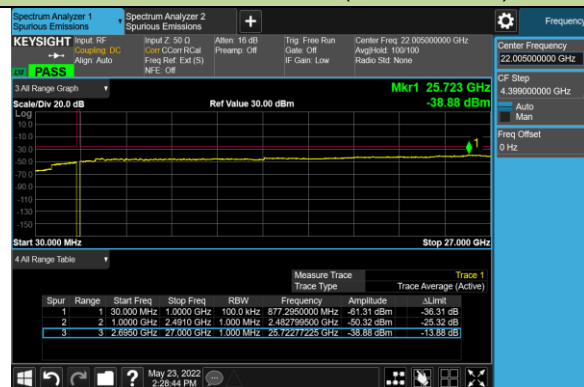

60MHz Channel Bandwidth

Channel 505200 (2526.0MHz)

Channel 518598 (2592.99MHz)

Channel 531996 (2659.98MHz)

70MHz Channel Bandwidth

Channel 506202 (2531.01MHz)

Channel 518598 (2592.99MHz)

Channel 531000 (2655.0MHz)

80MHz Channel Bandwidth

Channel 507204 (2536.02MHz)

Channel 518598 (2592.99MHz)

Channel 529998 (2649.99MHz)

90MHz Channel Bandwidth

Channel 508200 (2541.00MHz)

Channel 518598 (2592.99MHz)

Channel 528996 (2644.98MHz)

Test Site	SIP-SR1 WZ-SR6	Test Engineer	Candy Luo Cloud Guo
Test Date	2022/05/24 2023/05/11	Test Band	n77/n78_SA_HPUE (3450 ~ 3550MHz)

Frequency (MHz)	Channel Bandwidth (MHz)	Frequency Range (MHz)	Max Spurious Emissions (dBm)	Limit (dBm)	Result
3455.01	10	30 ~ 36000	-35.49	≤ -13.00	Pass
3500.01	10	30 ~ 36000	-35.65	≤ -13.00	Pass
3544.98	10	30 ~ 36000	-35.68	≤ -13.00	Pass
3457.50	15	30 ~ 36000	-35.79	≤ -13.00	Pass
3500.01	15	30 ~ 36000	-35.76	≤ -13.00	Pass
3542.49	15	30 ~ 36000	-35.60	≤ -13.00	Pass
3460.02	20	30 ~ 36000	-35.60	≤ -13.00	Pass
3500.01	20	30 ~ 36000	-35.70	≤ -13.00	Pass
3540.00	20	30 ~ 36000	-35.58	≤ -13.00	Pass
3462.51	25	30 ~ 36000	-28.22	≤ -13.00	Pass
3500.01	25	30 ~ 36000	-28.30	≤ -13.00	Pass
3537.48	25	30 ~ 36000	-28.33	≤ -13.00	Pass
3465.00	30	30 ~ 36000	-35.67	≤ -13.00	Pass
3500.01	30	30 ~ 36000	-35.76	≤ -13.00	Pass
3534.99	30	30 ~ 36000	-35.78	≤ -13.00	Pass
3470.01	40	30 ~ 36000	-35.62	≤ -13.00	Pass
3500.01	40	30 ~ 36000	-35.73	≤ -13.00	Pass
3529.98	40	30 ~ 36000	-35.69	≤ -13.00	Pass
3475.02	50	30 ~ 36000	-35.76	≤ -13.00	Pass
3500.01	50	30 ~ 36000	-35.64	≤ -13.00	Pass
3525.00	50	30 ~ 36000	-35.78	≤ -13.00	Pass
3480.00	60	30 ~ 36000	-35.50	≤ -13.00	Pass
3500.01	60	30 ~ 36000	-35.54	≤ -13.00	Pass
3519.99	60	30 ~ 36000	-35.64	≤ -13.00	Pass
3485.01	70	30 ~ 36000	-35.63	≤ -13.00	Pass
3500.01	70	30 ~ 36000	-35.64	≤ -13.00	Pass
3514.98	70	30 ~ 36000	-35.63	≤ -13.00	Pass
3490.02	80	30 ~ 36000	-35.70	≤ -13.00	Pass
3500.01	80	30 ~ 36000	-35.63	≤ -13.00	Pass
3510.00	80	30 ~ 36000	-35.68	≤ -13.00	Pass