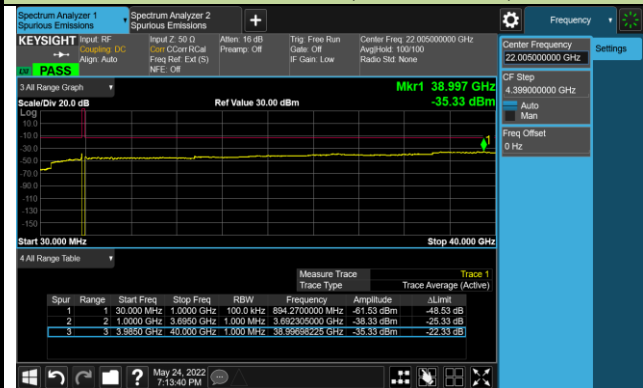

30MHz Channel Bandwidth

Channel 647668 (3715.02MHz)

Channel 656000 (3840.00MHz)

Channel 664332 (3964.98MHz)

40MHz Channel Bandwidth

Channel 648000 (3720.00MHz)

Channel 656000 (3840.00MHz)

Channel 664000 (3960.00MHz)

50MHz Channel Bandwidth

Channel 648334 (3725.01MHz)

Channel 656000 (3840.00MHz)

Channel 663666 (3954.99.00MHz)