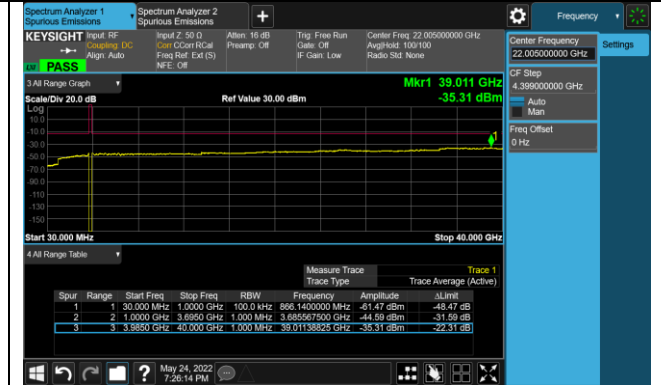

Channel 656000 (3840.00MHz)