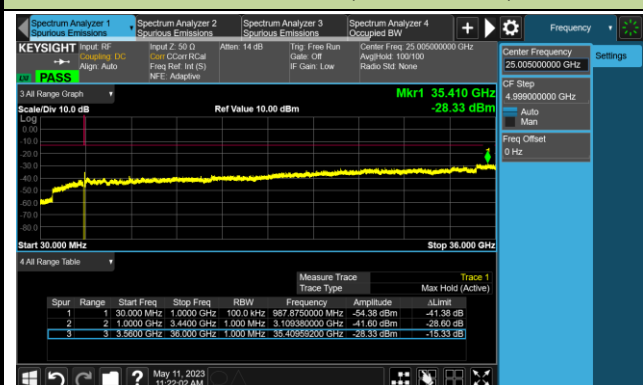

Channel 633334 (3500.01MHz)

Channel 636000 (3540.00MHz)

25MHz Channel Bandwidth

Channel 630834 (3462.51MHz)

Channel 633334 (3500.01MHz)

Channel 635832 (3534.99MHz)

30MHz Channel Bandwidth

Channel 631000 (3465.00MHz)