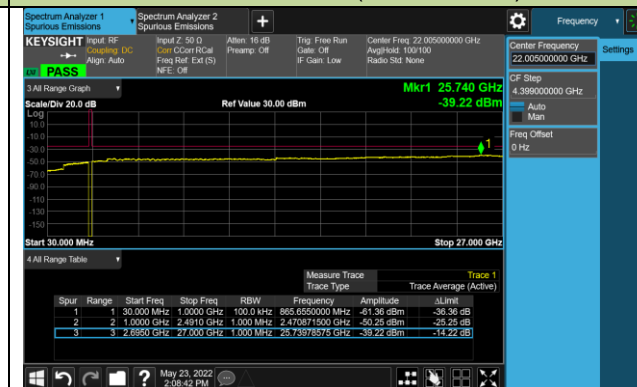

40MHz Channel Bandwidth

Channel 503202 (2516.01MHz)

Channel 518598 (2592.99MHz)

Channel 534000 (2670.0MHz)

50MHz Channel Bandwidth

Channel 504204 (2521.02MHz)

Channel 518598 (2592.99MHz)

Channel 532998 (2664.99MHz)

60MHz Channel Bandwidth

Channel 505200 (2526.0MHz)

Channel 518598 (2592.99MHz)

Channel 531996 (2659.98MHz)

70MHz Channel Bandwidth

Channel 506202 (2531.01MHz)

Channel 518598 (2592.99MHz)

Channel 531000 (2655.0MHz)

80MHz Channel Bandwidth

Channel 507204 (2536.02MHz)

Channel 518598 (2592.99MHz)

Channel 529998 (2649.99MHz)

90MHz Channel Bandwidth

Channel 508200 (2541.00MHz)

Channel 518598 (2592.99MHz)

Channel 528996 (2644.98MHz)