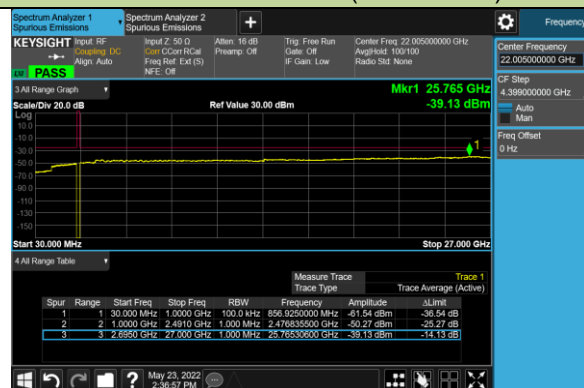

60MHz Channel Bandwidth

Channel 505200 (2526.0MHz)

Channel 518598 (2592.99MHz)

Channel 531996 (2659.98MHz)

70MHz Channel Bandwidth

Channel 506202 (2531.01MHz)

Channel 518598 (2592.99MHz)

Channel 531000 (2655.0MHz)

80MHz Channel Bandwidth

Channel 507204 (2536.02MHz)

Channel 518598 (2592.99MHz)

Channel 529998 (2649.99MHz)

90MHz Channel Bandwidth

Channel 508200 (2541.00MHz)

Channel 518598 (2592.99MHz)

Channel 528996 (2644.98MHz)

Test Site	SIP-SR1 WZ-SR6	Test Engineer	Candy Luo Cloud Guo
Test Date	2022/05/24 2023/05/11	Test Band	n77/n78_SA_HPUE (3450 ~ 3550MHz)

Frequency (MHz)	Channel Bandwidth (MHz)	Frequency Range (MHz)	Max Spurious Emissions (dBm)	Limit (dBm)	Result
3455.01	10	30 ~ 36000	-35.49	≤ -13.00	Pass
3500.01	10	30 ~ 36000	-35.65	≤ -13.00	Pass
3544.98	10	30 ~ 36000	-35.68	≤ -13.00	Pass
3457.50	15	30 ~ 36000	-35.79	≤ -13.00	Pass
3500.01	15	30 ~ 36000	-35.76	≤ -13.00	Pass
3542.49	15	30 ~ 36000	-35.60	≤ -13.00	Pass
3460.02	20	30 ~ 36000	-35.60	≤ -13.00	Pass
3500.01	20	30 ~ 36000	-35.70	≤ -13.00	Pass
3540.00	20	30 ~ 36000	-35.58	≤ -13.00	Pass
3462.51	25	30 ~ 36000	-28.22	≤ -13.00	Pass
3500.01	25	30 ~ 36000	-28.30	≤ -13.00	Pass
3537.48	25	30 ~ 36000	-28.33	≤ -13.00	Pass
3465.00	30	30 ~ 36000	-35.67	≤ -13.00	Pass
3500.01	30	30 ~ 36000	-35.76	≤ -13.00	Pass
3534.99	30	30 ~ 36000	-35.78	≤ -13.00	Pass
3470.01	40	30 ~ 36000	-35.62	≤ -13.00	Pass
3500.01	40	30 ~ 36000	-35.73	≤ -13.00	Pass
3529.98	40	30 ~ 36000	-35.69	≤ -13.00	Pass
3475.02	50	30 ~ 36000	-35.76	≤ -13.00	Pass
3500.01	50	30 ~ 36000	-35.64	≤ -13.00	Pass
3525.00	50	30 ~ 36000	-35.78	≤ -13.00	Pass
3480.00	60	30 ~ 36000	-35.50	≤ -13.00	Pass
3500.01	60	30 ~ 36000	-35.54	≤ -13.00	Pass
3519.99	60	30 ~ 36000	-35.64	≤ -13.00	Pass
3485.01	70	30 ~ 36000	-35.63	≤ -13.00	Pass
3500.01	70	30 ~ 36000	-35.64	≤ -13.00	Pass
3514.98	70	30 ~ 36000	-35.63	≤ -13.00	Pass
3490.02	80	30 ~ 36000	-35.70	≤ -13.00	Pass
3500.01	80	30 ~ 36000	-35.63	≤ -13.00	Pass
3510.00	80	30 ~ 36000	-35.68	≤ -13.00	Pass