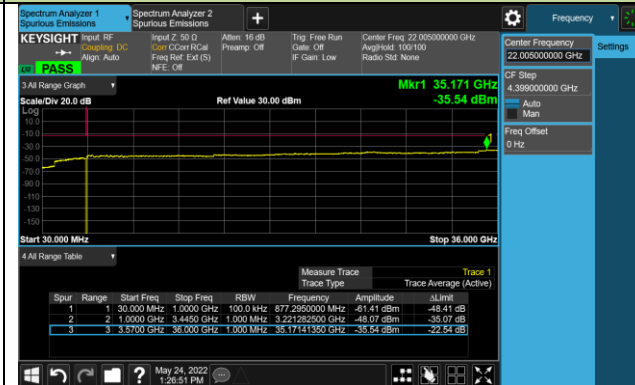

Channel 633334 (3500.01MHz)

Channel 635000 (3525.00MHz)

60MHz Channel Bandwidth

Channel 632000 (3480.00MHz)

Channel 633334 (3500.01MHz)

Channel 634666 (3519.99MHz)

70MHz Channel Bandwidth

Channel 632334 (3485.01MHz)

Channel 633334 (3500.01MHz)

Channel 634332 (3514.98MHz)

80MHz Channel Bandwidth

Channel 632668 (3490.02MHz)

Channel 633334 (3500.01MHz)

Channel 634000 (3510.00MHz)

90MHz Channel Bandwidth

Channel 633000 (3495.00MHz)