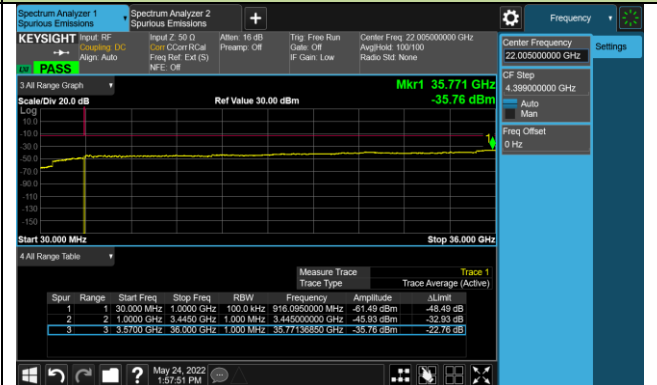

Channel 633334 (3500.01MHz)