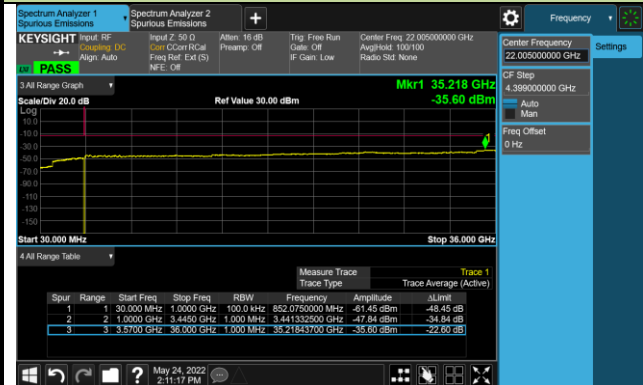

3495.00	90	30 ~ 36000	-35.72	≤ -13.00	Pass
3500.01	90	30 ~ 36000	-35.67	≤ -13.00	Pass
3504.99	90	30 ~ 36000	-35.76	≤ -13.00	Pass
3500.01	100	30 ~ 36000	-35.67	≤ -13.00	Pass

10MHz Channel Bandwidth

Channel 630334 (3455.01MHz)

Channel 633334 (3500.01MHz)

Channel 636332 (3544.98MHz)

15MHz Channel Bandwidth

Channel 630500 (3457.50MHz)

Channel 633334 (3500.01MHz)

Channel 636166 (3542.49MHz)

20MHz Channel Bandwidth

Channel 630668 (3460.02MHz)

Channel 633334 (3500.01MHz)

Channel 636000 (3540.00MHz)

25MHz Channel Bandwidth

Channel 630834 (3462.51MHz)

Channel 633334 (3500.01MHz)

Channel 635832 (3534.99MHz)

30MHz Channel Bandwidth

Channel 631000 (3465.00MHz)