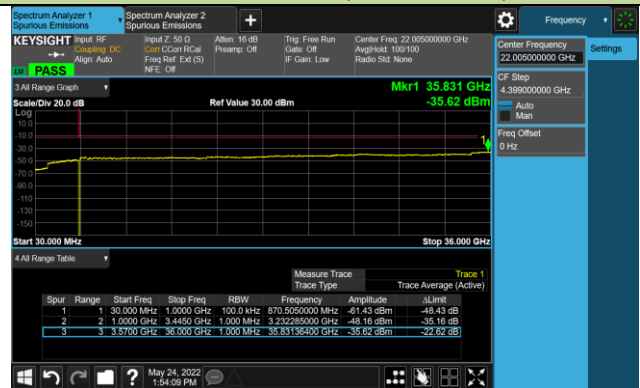

Channel 633334 (3500.01MHz)

Channel 635666 (3534.99MHz)

40MHz Channel Bandwidth

Channel 631334 (3470.01MHz)

Channel 633334 (3500.01MHz)

Channel 635332 (3529.98MHz)

50MHz Channel Bandwidth

Channel 631668 (3475.02MHz)

Channel 633334 (3500.01MHz)

Channel 635000 (3525.00MHz)

60MHz Channel Bandwidth

Channel 632000 (3480.00MHz)

Channel 633334 (3500.01MHz)

Channel 634666 (3519.99MHz)

70MHz Channel Bandwidth

Channel 632334 (3485.01MHz)