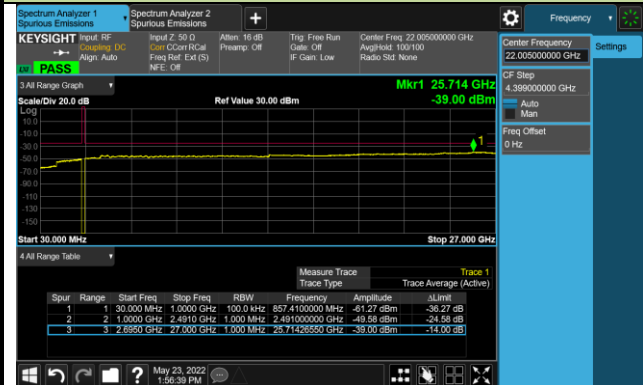

40MHz Channel Bandwidth

Channel 503202 (2516.01MHz)

Channel 518598 (2592.99MHz)

Channel 534000 (2670.0MHz)

50MHz Channel Bandwidth

Channel 504204 (2521.02MHz)

Channel 518598 (2592.99MHz)

Channel 532998 (2664.99MHz)

60MHz Channel Bandwidth

Channel 505200 (2526.0MHz)

Channel 518598 (2592.99MHz)

Channel 531996 (2659.98MHz)

70MHz Channel Bandwidth

Channel 506202 (2531.01MHz)

Channel 518598 (2592.99MHz)

Channel 531000 (2655.0MHz)

80MHz Channel Bandwidth

Channel 507204 (2536.02MHz)

Channel 518598 (2592.99MHz)

Channel 529998 (2649.99MHz)

90MHz Channel Bandwidth

Channel 508200 (2541.00MHz)

Channel 518598 (2592.99MHz)

Channel 528996 (2644.98MHz)