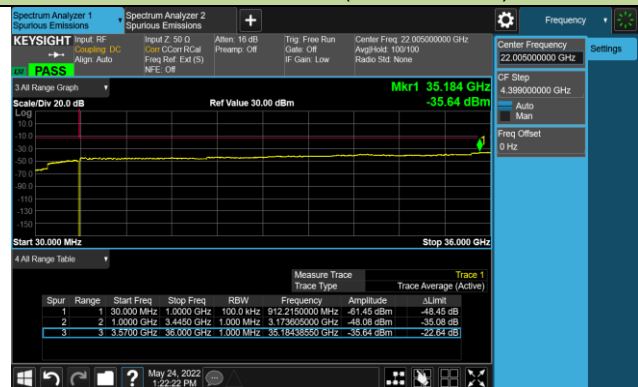

Channel 633334 (3500.01MHz)

Channel 635000 (3525.00MHz)

60MHz Channel Bandwidth

Channel 632000 (3480.00MHz)

Channel 633334 (3500.01MHz)

Channel 634666 (3519.99MHz)

70MHz Channel Bandwidth

Channel 632334 (3485.01MHz)

Channel 633334 (3500.01MHz)

Channel 634332 (3514.98MHz)

80MHz Channel Bandwidth

Channel 632668 (3490.02MHz)

Channel 633334 (3500.01MHz)

Channel 634000 (3510.00MHz)

90MHz Channel Bandwidth

Channel 633000 (3495.00MHz)