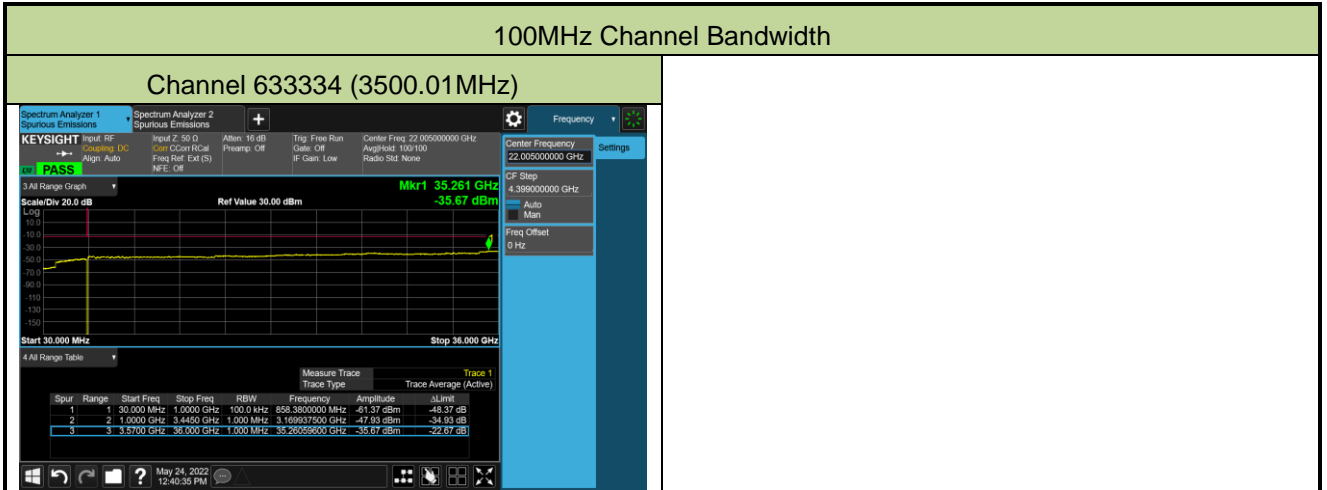

Test Site	SIP-SR1 WZ-SR6	Test Engineer	Candy Luo Cloud Guo
Test Date	2022/05/24 2023/05/11	Test Band	n77/n78_SA_HPUE (3700 ~ 3980MHz)

Frequency (MHz)	Channel Bandwidth (MHz)	Frequency Range (MHz)	Max Spurious Emissions (dBm)	Limit (dBm)	Result
3705.00	10	30 ~ 40000	-35.36	≤ -13.00	Pass
3840.00	10	30 ~ 40000	-35.23	≤ -13.00	Pass
3975.00	10	30 ~ 40000	-35.42	≤ -13.00	Pass
3707.52	15	30 ~ 40000	-35.45	≤ -13.00	Pass
3840.00	15	30 ~ 40000	-35.27	≤ -13.00	Pass
3972.48	15	30 ~ 40000	-35.28	≤ -13.00	Pass
3710.01	20	30 ~ 40000	-35.18	≤ -13.00	Pass
3840.00	20	30 ~ 40000	-35.31	≤ -13.00	Pass
3869.99	20	30 ~ 40000	-35.50	≤ -13.00	Pass
3712.50	25	30 ~ 40000	-24.17	≤ -13.00	Pass
3840.00	25	30 ~ 40000	-25.21	≤ -13.00	Pass
3667.50	25	30 ~ 40000	-24.53	≤ -13.00	Pass
3715.02	30	30 ~ 40000	-35.43	≤ -13.00	Pass
3840.00	30	30 ~ 40000	-35.30	≤ -13.00	Pass
3964.98	30	30 ~ 40000	-29.45	≤ -13.00	Pass
3720.00	40	30 ~ 40000	-35.33	≤ -13.00	Pass
3840.00	40	30 ~ 40000	-35.23	≤ -13.00	Pass
3960.00	40	30 ~ 40000	-35.34	≤ -13.00	Pass
3725.01	50	30 ~ 40000	-35.38	≤ -13.00	Pass
3840.00	50	30 ~ 40000	-35.42	≤ -13.00	Pass
3954.99	50	30 ~ 40000	-35.40	≤ -13.00	Pass
3730.02	60	30 ~ 40000	-35.28	≤ -13.00	Pass
3840.00	60	30 ~ 40000	-35.30	≤ -13.00	Pass
3949.98	60	30 ~ 40000	-35.53	≤ -13.00	Pass
3735.00	70	30 ~ 40000	-35.31	≤ -13.00	Pass
3840.00	70	30 ~ 40000	-35.32	≤ -13.00	Pass
3945.00	70	30 ~ 40000	-35.43	≤ -13.00	Pass
3740.01	80	30 ~ 40000	-35.44	≤ -13.00	Pass
3840.00	80	30 ~ 40000	-35.51	≤ -13.00	Pass
3939.99	80	30 ~ 40000	-35.23	≤ -13.00	Pass