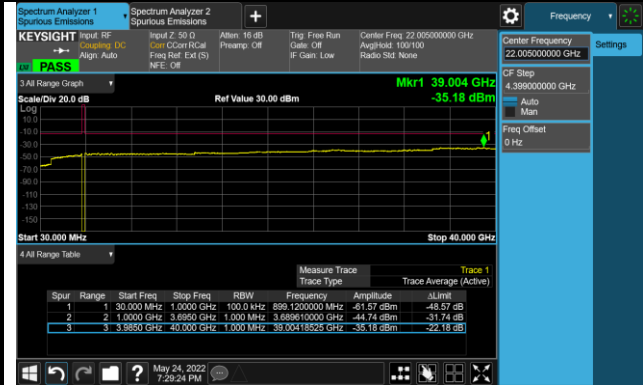

20MHz Channel Bandwidth

Channel 647334 (3710.01MHz)