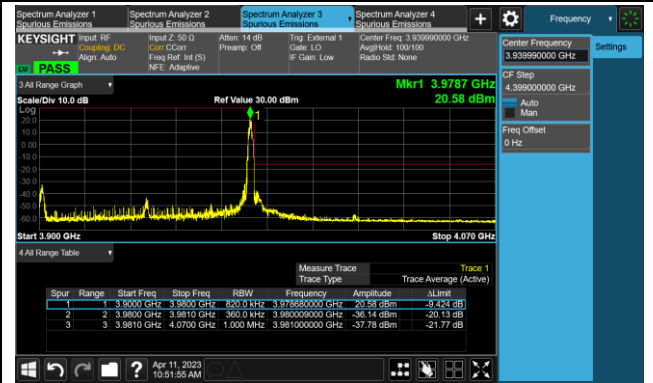

Lower Band Edge

Upper Band Edge

70MHz Channel Bandwidth - 1RB

Lower Band Edge

Upper Band Edge

80MHz Channel Bandwidth - 1RB

Lower Band Edge

Upper Band Edge

90MHz Channel Bandwidth - 1RB

Lower Band Edge

Upper Band Edge

100MHz Channel Bandwidth - 1RB

Lower Band Edge

Upper Band Edge

10MHz Channel Bandwidth - Full RB

Lower Band Edge