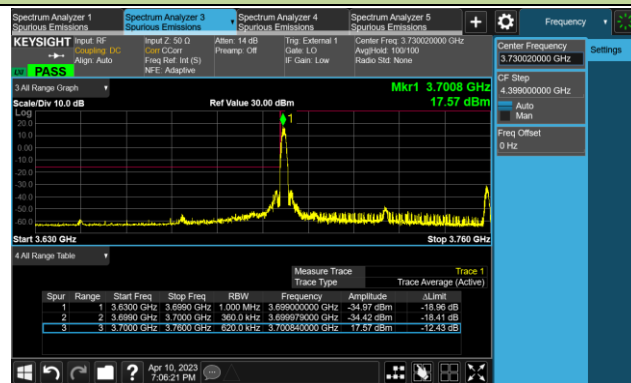

10MHz Channel Bandwidth - 1RB

15MHz Channel Bandwidth - 1RB

20MHz Channel Bandwidth - 1RB

25MHz Channel Bandwidth - 1RB

Lower Band Edge

Upper Band Edge

30MHz Channel Bandwidth - 1RB

Lower Band Edge

Upper Band Edge

40MHz Channel Bandwidth - 1RB

Lower Band Edge

Upper Band Edge

50MHz Channel Bandwidth - 1RB

Lower Band Edge

Upper Band Edge

60MHz Channel Bandwidth - 1RB

Lower Band Edge

Upper Band Edge

70MHz Channel Bandwidth - 1RB

Lower Band Edge

Upper Band Edge

80MHz Channel Bandwidth - 1RB

Lower Band Edge

Upper Band Edge

90MHz Channel Bandwidth - 1RB

Lower Band Edge

Upper Band Edge

100MHz Channel Bandwidth - 1RB

Lower Band Edge

Upper Band Edge

10MHz Channel Bandwidth - Full RB

Lower Band Edge