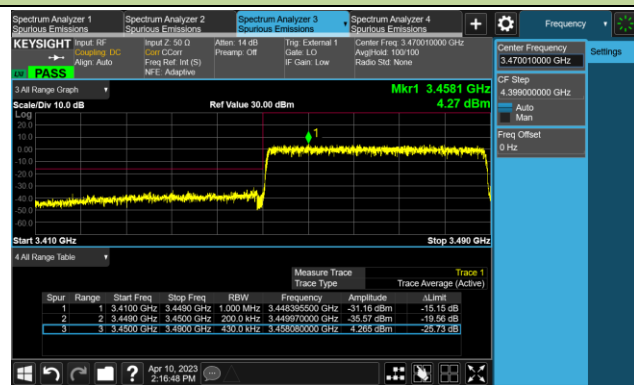

Lower Band Edge

Upper Band Edge

10MHz Channel Bandwidth - Full RB

Lower Band Edge

Upper Band Edge

15MHz Channel Bandwidth - Full RB

Lower Band Edge

Upper Band Edge

20MHz Channel Bandwidth - Full RB

Lower Band Edge

Upper Band Edge

25MHz Channel Bandwidth - Full RB

Lower Band Edge

Upper Band Edge

30MHz Channel Bandwidth - Full RB

Lower Band Edge

Upper Band Edge

40MHz Channel Bandwidth - Full RB

Lower Band Edge

Upper Band Edge

50MHz Channel Bandwidth - Full RB

Lower Band Edge

Upper Band Edge

60MHz Channel Bandwidth - Full RB