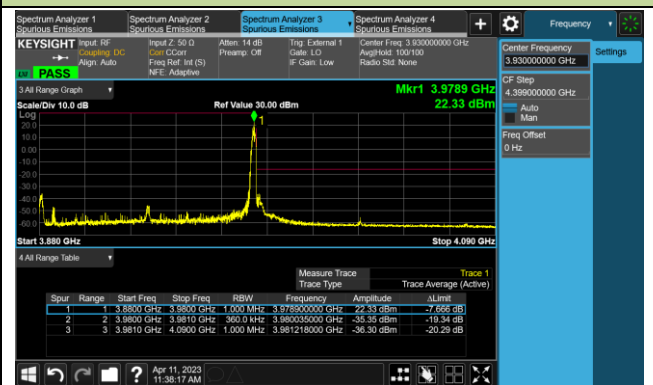

Lower Band Edge

Upper Band Edge

70MHz Channel Bandwidth - 1RB

Lower Band Edge

Upper Band Edge

80MHz Channel Bandwidth - 1RB

Lower Band Edge

Upper Band Edge

90MHz Channel Bandwidth - 1RB

Lower Band Edge

Upper Band Edge

100MHz Channel Bandwidth - 1RB

Lower Band Edge

Upper Band Edge

10MHz Channel Bandwidth - Full RB

Lower Band Edge

Upper Band Edge

15MHz Channel Bandwidth - Full RB

Lower Band Edge

Upper Band Edge

20MHz Channel Bandwidth - Full RB

Lower Band Edge

Upper Band Edge

25MHz Channel Bandwidth - Full RB