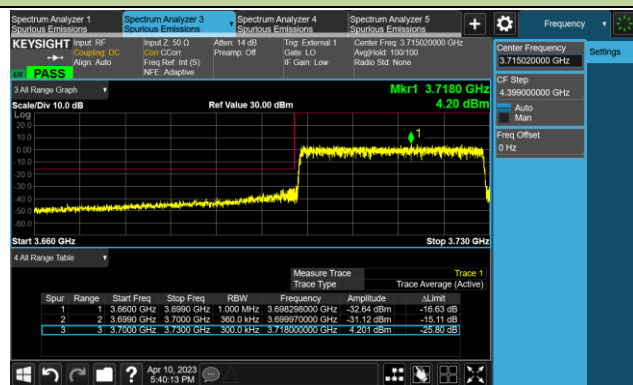

Lower Band Edge

Upper Band Edge

30MHz Channel Bandwidth - Full RB

Lower Band Edge

Upper Band Edge

40MHz Channel Bandwidth - Full RB

Lower Band Edge

Upper Band Edge