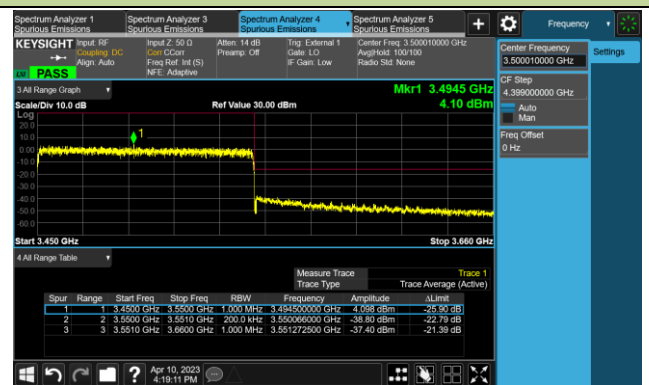

Lower Band Edge

Upper Band Edge

70MHz Channel Bandwidth - Full RB

Lower Band Edge

Upper Band Edge

80MHz Channel Bandwidth - Full RB

Lower Band Edge

Upper Band Edge

90MHz Channel Bandwidth - Full RB

Lower Band Edge

Upper Band Edge

100MHz Channel Bandwidth - Full RB

Lower Band Edge

Upper Band Edge

Test Site	WZ-SR6	Test Engineer	Cloud Guo
Test Date	2023/04/11 2023/05/11	Test Band	n77/n78_MIMO (Port 0) (3700 ~ 3980MHz)

10MHz Channel Bandwidth - 1RB

15MHz Channel Bandwidth - 1RB

20MHz Channel Bandwidth - 1RB

25MHz Channel Bandwidth - 1RB

Lower Band Edge

Upper Band Edge

30MHz Channel Bandwidth - 1RB

Lower Band Edge