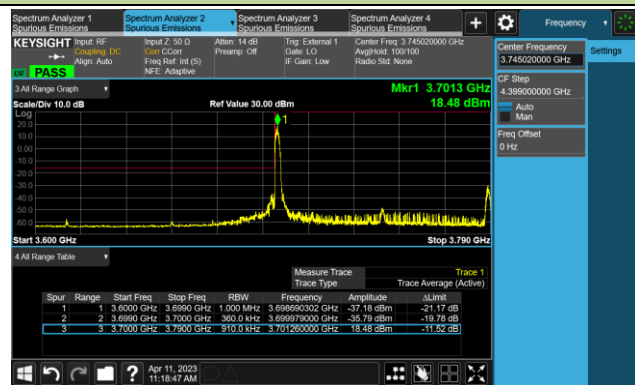

Lower Band Edge

Upper Band Edge

70MHz Channel Bandwidth - 1RB

Lower Band Edge

Upper Band Edge

80MHz Channel Bandwidth - 1RB

Lower Band Edge

Upper Band Edge

90MHz Channel Bandwidth - 1RB

Lower Band Edge

Upper Band Edge

100MHz Channel Bandwidth - 1RB

Lower Band Edge

Upper Band Edge

10MHz Channel Bandwidth - Full RB

Lower Band Edge