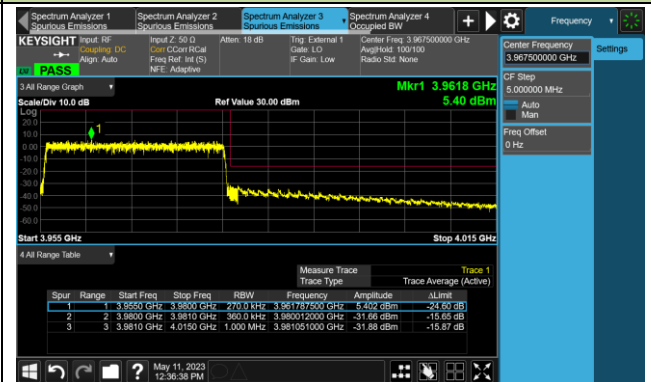

90MHz Channel Bandwidth - 1RB

Lower Band Edge

Upper Band Edge

100MHz Channel Bandwidth - 1RB

Lower Band Edge

Upper Band Edge

10MHz Channel Bandwidth - Full RB

Lower Band Edge

Upper Band Edge

15MHz Channel Bandwidth - Full RB

Lower Band Edge

Upper Band Edge

20MHz Channel Bandwidth - Full RB

Lower Band Edge

Upper Band Edge

25MHz Channel Bandwidth - Full RB

Lower Band Edge

Upper Band Edge

30MHz Channel Bandwidth - Full RB

Lower Band Edge

Upper Band Edge

40MHz Channel Bandwidth - Full RB

Lower Band Edge

Upper Band Edge