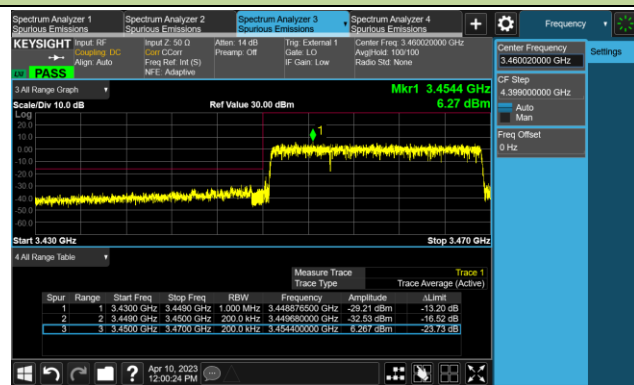

Upper Band Edge

80MHz Channel Bandwidth - 1RB

Lower Band Edge

Upper Band Edge

90MHz Channel Bandwidth - 1RB

Lower Band Edge

Upper Band Edge

100MHz Channel Bandwidth - 1RB

Lower Band Edge

Upper Band Edge

10MHz Channel Bandwidth - Full RB

Lower Band Edge

Upper Band Edge

15MHz Channel Bandwidth - Full RB

Lower Band Edge

Upper Band Edge

20MHz Channel Bandwidth - Full RB

Lower Band Edge

Upper Band Edge

25MHz Channel Bandwidth - Full RB

Lower Band Edge

Upper Band Edge

30MHz Channel Bandwidth - Full RB

Lower Band Edge