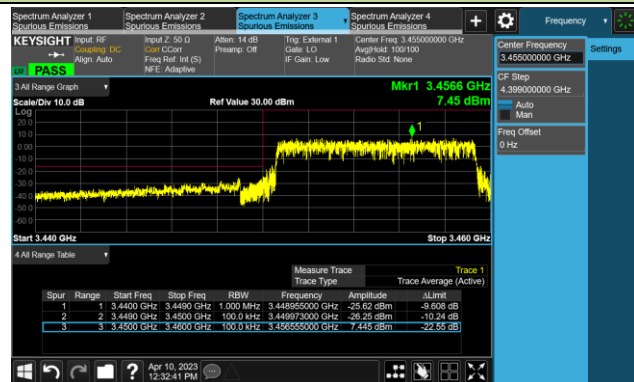

Upper Band Edge

80MHz Channel Bandwidth - 1RB

Lower Band Edge

Upper Band Edge

90MHz Channel Bandwidth - 1RB

Lower Band Edge

Upper Band Edge

100MHz Channel Bandwidth - 1RB

Lower Band Edge

Upper Band Edge

10MHz Channel Bandwidth - Full RB

Lower Band Edge

Upper Band Edge

15MHz Channel Bandwidth - Full RB

Lower Band Edge

Upper Band Edge

20MHz Channel Bandwidth - Full RB

Lower Band Edge

Upper Band Edge

25MHz Channel Bandwidth - Full RB

Lower Band Edge

Upper Band Edge

30MHz Channel Bandwidth - Full RB

Lower Band Edge