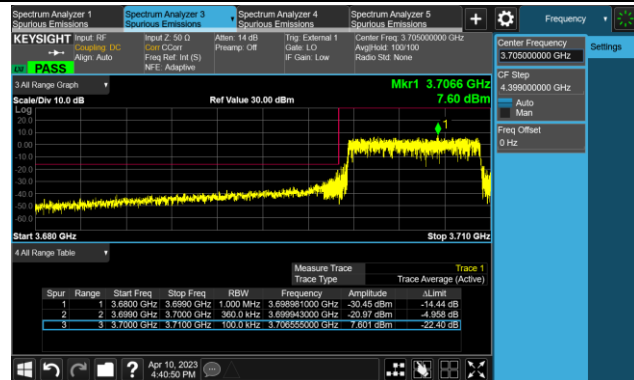

Lower Band Edge

Upper Band Edge

70MHz Channel Bandwidth - 1RB

Lower Band Edge

Upper Band Edge

80MHz Channel Bandwidth - 1RB

Lower Band Edge

Upper Band Edge

90MHz Channel Bandwidth - 1RB

Lower Band Edge

Upper Band Edge

100MHz Channel Bandwidth - 1RB

Lower Band Edge

Upper Band Edge

10MHz Channel Bandwidth - Full RB

Lower Band Edge

Upper Band Edge

15MHz Channel Bandwidth - Full RB

Lower Band Edge

Upper Band Edge

20MHz Channel Bandwidth - Full RB

Lower Band Edge

Upper Band Edge

25MHz Channel Bandwidth - Full RB