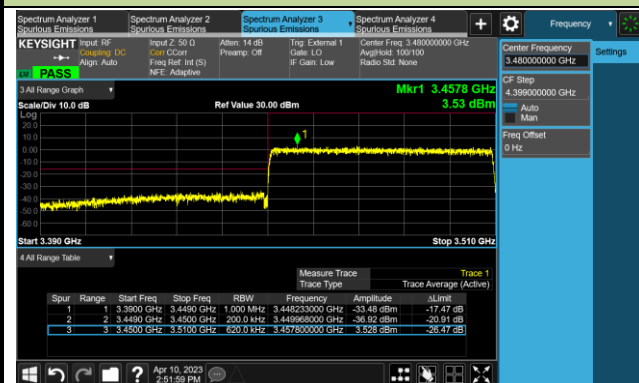

20MHz Channel Bandwidth - Full RB

Lower Band Edge

Upper Band Edge

25MHz Channel Bandwidth - Full RB

Lower Band Edge

Upper Band Edge

30MHz Channel Bandwidth - Full RB

Lower Band Edge

Upper Band Edge

40MHz Channel Bandwidth - Full RB

Lower Band Edge

Upper Band Edge

50MHz Channel Bandwidth - Full RB

Lower Band Edge

Upper Band Edge

60MHz Channel Bandwidth - Full RB

Lower Band Edge

Upper Band Edge

70MHz Channel Bandwidth - Full RB

Lower Band Edge

Upper Band Edge

80MHz Channel Bandwidth - Full RB

Lower Band Edge

Upper Band Edge

90MHz Channel Bandwidth - Full RB

Lower Band Edge

Upper Band Edge

100MHz Channel Bandwidth - Full RB

Lower Band Edge

Upper Band Edge

Test Site	WZ-SR6	Test Engineer	Cloud Guo
Test Date	2023/04/11 2023/05/11	Test Band	n77/n78_MIMO (Port 0) (3700 ~ 3980MHz)