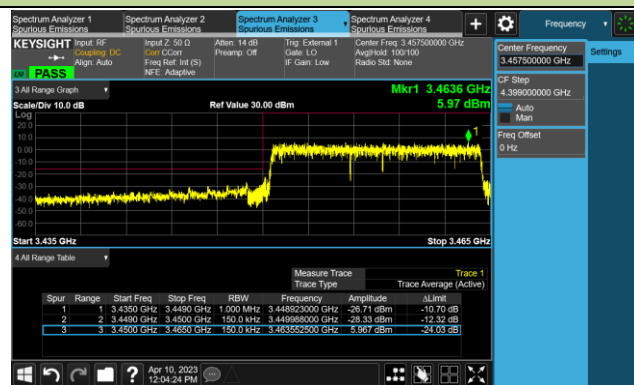

Upper Band Edge

80MHz Channel Bandwidth - 1RB

Lower Band Edge

Upper Band Edge

90MHz Channel Bandwidth - 1RB

Lower Band Edge

Upper Band Edge

100MHz Channel Bandwidth - 1RB

Lower Band Edge

Upper Band Edge

10MHz Channel Bandwidth - Full RB

Lower Band Edge

Upper Band Edge

15MHz Channel Bandwidth - Full RB

Lower Band Edge

Upper Band Edge

20MHz Channel Bandwidth - Full RB

Lower Band Edge

Upper Band Edge

25MHz Channel Bandwidth - Full RB

Lower Band Edge

Upper Band Edge

30MHz Channel Bandwidth - Full RB

Lower Band Edge