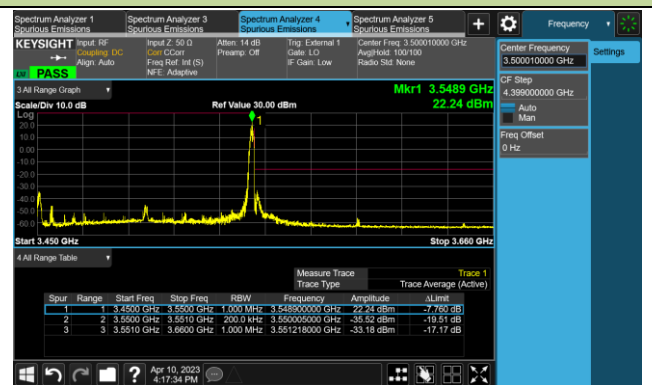

50MHz Channel Bandwidth - 1RB

Lower Band Edge

Upper Band Edge

60MHz Channel Bandwidth - 1RB

Lower Band Edge

Upper Band Edge

70MHz Channel Bandwidth - 1RB

Lower Band Edge

Upper Band Edge

80MHz Channel Bandwidth - 1RB

Lower Band Edge

Upper Band Edge

90MHz Channel Bandwidth - 1RB

Lower Band Edge

Upper Band Edge

100MHz Channel Bandwidth - 1RB

Lower Band Edge

Upper Band Edge

10MHz Channel Bandwidth - Full RB

Lower Band Edge

Upper Band Edge

15MHz Channel Bandwidth - Full RB

Lower Band Edge

Upper Band Edge

20MHz Channel Bandwidth - Full RB

Lower Band Edge

Upper Band Edge

25MHz Channel Bandwidth - Full RB

Lower Band Edge

Upper Band Edge

30MHz Channel Bandwidth - Full RB

Lower Band Edge