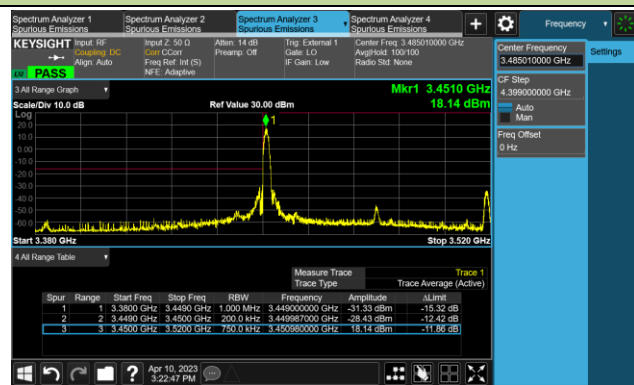

50MHz Channel Bandwidth - 1RB

Lower Band Edge

Upper Band Edge

60MHz Channel Bandwidth - 1RB

Lower Band Edge

Upper Band Edge

70MHz Channel Bandwidth - 1RB

Lower Band Edge

Upper Band Edge

80MHz Channel Bandwidth - 1RB

Lower Band Edge

Upper Band Edge

90MHz Channel Bandwidth - 1RB

Lower Band Edge

Upper Band Edge

100MHz Channel Bandwidth - 1RB

Lower Band Edge

Upper Band Edge

10MHz Channel Bandwidth - Full RB

Lower Band Edge

Upper Band Edge

15MHz Channel Bandwidth - Full RB

Lower Band Edge

Upper Band Edge