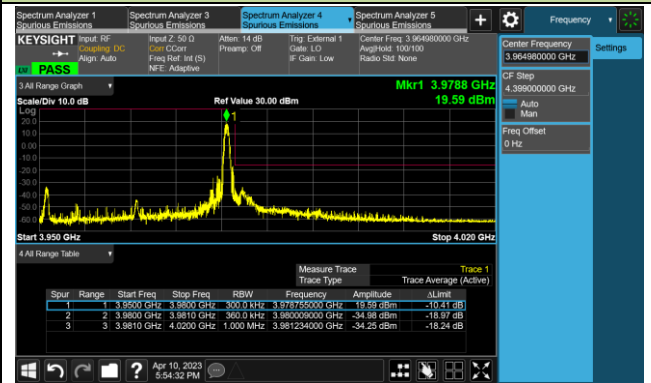

90MHz Channel Bandwidth - Full RB

Lower Band Edge

Upper Band Edge

100MHz Channel Bandwidth - Full RB

Lower Band Edge

Upper Band Edge

Test Site	WZ-SR6	Test Engineer	Cloud Guo
Test Date	2023/04/11 2023/05/11	Test Band	n77/n78_MIMO (Port 0) (3700 ~ 3980MHz)

10MHz Channel Bandwidth - 1RB

15MHz Channel Bandwidth - 1RB

20MHz Channel Bandwidth - 1RB

25MHz Channel Bandwidth - 1RB

Lower Band Edge

Upper Band Edge

30MHz Channel Bandwidth - 1RB

Lower Band Edge

Upper Band Edge

40MHz Channel Bandwidth - 1RB

Lower Band Edge

Upper Band Edge

50MHz Channel Bandwidth - 1RB

Lower Band Edge

Upper Band Edge

60MHz Channel Bandwidth - 1RB