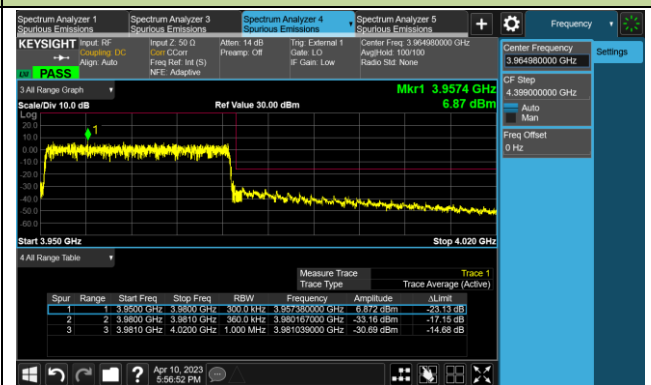

Lower Band Edge

Upper Band Edge

30MHz Channel Bandwidth - Full RB

Lower Band Edge

Upper Band Edge

40MHz Channel Bandwidth - Full RB

Lower Band Edge

Upper Band Edge