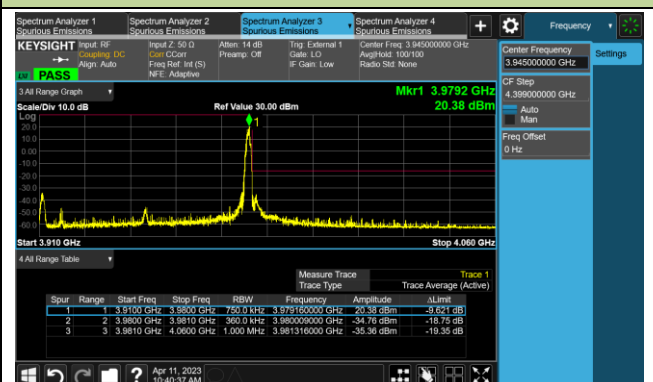

Lower Band Edge

Upper Band Edge

70MHz Channel Bandwidth - 1RB

Lower Band Edge

Upper Band Edge

80MHz Channel Bandwidth - 1RB

Lower Band Edge

Upper Band Edge

90MHz Channel Bandwidth - 1RB

Lower Band Edge

Upper Band Edge

100MHz Channel Bandwidth - 1RB

Lower Band Edge

Upper Band Edge

10MHz Channel Bandwidth - Full RB

Lower Band Edge