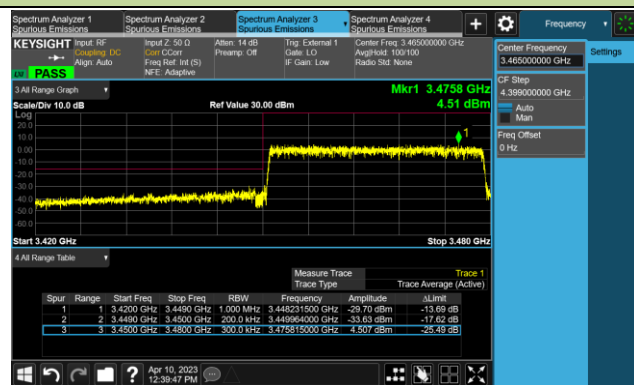

Lower Band Edge

Upper Band Edge

10MHz Channel Bandwidth - Full RB

Lower Band Edge

Upper Band Edge

15MHz Channel Bandwidth - Full RB

Lower Band Edge

Upper Band Edge

20MHz Channel Bandwidth - Full RB

Lower Band Edge

Upper Band Edge

25MHz Channel Bandwidth - Full RB

Lower Band Edge

Upper Band Edge

30MHz Channel Bandwidth - Full RB

Lower Band Edge

Upper Band Edge

40MHz Channel Bandwidth - Full RB

Lower Band Edge

Upper Band Edge

50MHz Channel Bandwidth - Full RB

Lower Band Edge

Upper Band Edge

60MHz Channel Bandwidth - Full RB