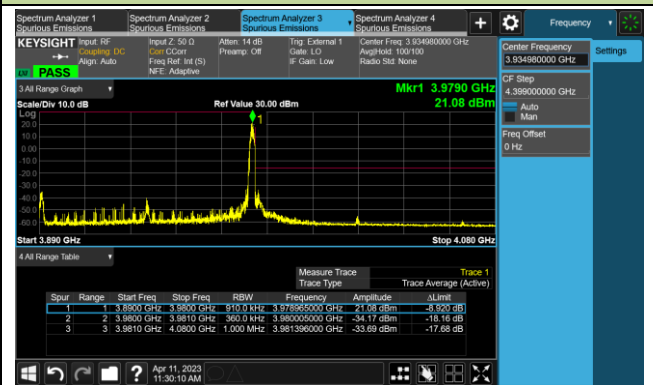

Upper Band Edge

40MHz Channel Bandwidth - 1RB

Lower Band Edge

Upper Band Edge

50MHz Channel Bandwidth - 1RB

Lower Band Edge

Upper Band Edge

60MHz Channel Bandwidth - 1RB

Lower Band Edge

Upper Band Edge

70MHz Channel Bandwidth - 1RB

Lower Band Edge

Upper Band Edge

80MHz Channel Bandwidth - 1RB

Lower Band Edge

Upper Band Edge

90MHz Channel Bandwidth - 1RB

Lower Band Edge

Upper Band Edge

100MHz Channel Bandwidth - 1RB

Lower Band Edge

Upper Band Edge

10MHz Channel Bandwidth - Full RB

Lower Band Edge