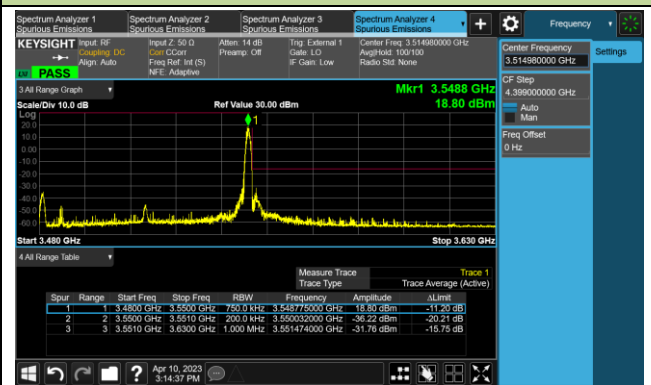

50MHz Channel Bandwidth - 1RB

Lower Band Edge

Upper Band Edge

60MHz Channel Bandwidth - 1RB

Lower Band Edge

Upper Band Edge

70MHz Channel Bandwidth - 1RB

Lower Band Edge

Upper Band Edge

80MHz Channel Bandwidth - 1RB

Lower Band Edge

Upper Band Edge

90MHz Channel Bandwidth - 1RB

Lower Band Edge

Upper Band Edge

100MHz Channel Bandwidth - 1RB

Lower Band Edge

Upper Band Edge

10MHz Channel Bandwidth - Full RB

Lower Band Edge

Upper Band Edge

15MHz Channel Bandwidth - Full RB

Lower Band Edge

Upper Band Edge