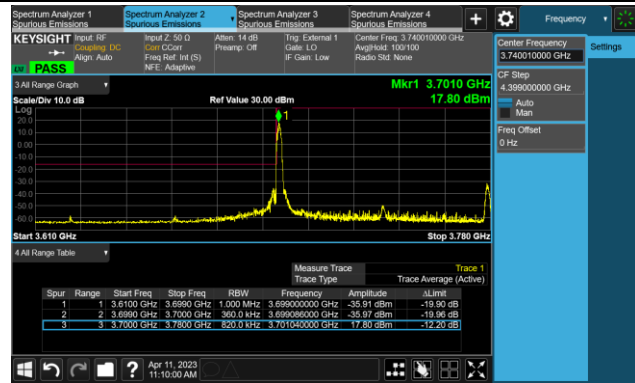

Lower Band Edge

Upper Band Edge

70MHz Channel Bandwidth - 1RB

Lower Band Edge

Upper Band Edge

80MHz Channel Bandwidth - 1RB

Lower Band Edge

Upper Band Edge

90MHz Channel Bandwidth - 1RB

Lower Band Edge

Upper Band Edge

100MHz Channel Bandwidth - 1RB

Lower Band Edge

Upper Band Edge

10MHz Channel Bandwidth - Full RB

Lower Band Edge