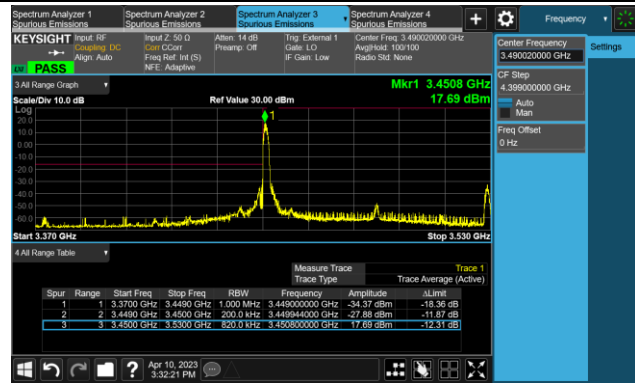

50MHz Channel Bandwidth - 1RB

Lower Band Edge

Upper Band Edge

60MHz Channel Bandwidth - 1RB

Lower Band Edge

Upper Band Edge

70MHz Channel Bandwidth - 1RB

Lower Band Edge

Upper Band Edge

80MHz Channel Bandwidth - 1RB

Lower Band Edge

Upper Band Edge

90MHz Channel Bandwidth - 1RB

Lower Band Edge

Upper Band Edge

100MHz Channel Bandwidth - 1RB

Lower Band Edge

Upper Band Edge

10MHz Channel Bandwidth - Full RB

Lower Band Edge

Upper Band Edge

15MHz Channel Bandwidth - Full RB

Lower Band Edge

Upper Band Edge