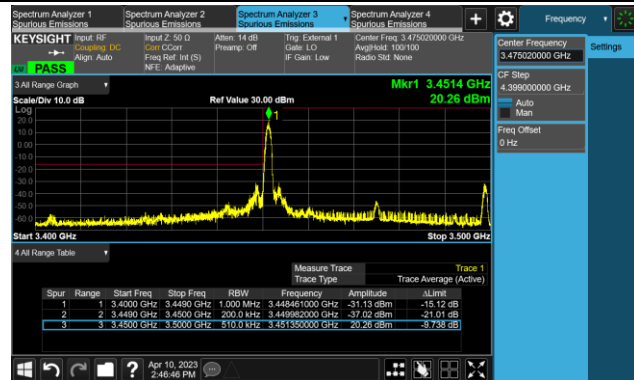

50MHz Channel Bandwidth - 1RB

Lower Band Edge

Upper Band Edge

60MHz Channel Bandwidth - 1RB

Lower Band Edge

Upper Band Edge

70MHz Channel Bandwidth - 1RB

Lower Band Edge

Upper Band Edge

80MHz Channel Bandwidth - 1RB

Lower Band Edge

Upper Band Edge

90MHz Channel Bandwidth - 1RB

Lower Band Edge

Upper Band Edge

100MHz Channel Bandwidth - 1RB

Lower Band Edge

Upper Band Edge

10MHz Channel Bandwidth - Full RB

Lower Band Edge

Upper Band Edge

15MHz Channel Bandwidth - Full RB

Lower Band Edge

Upper Band Edge