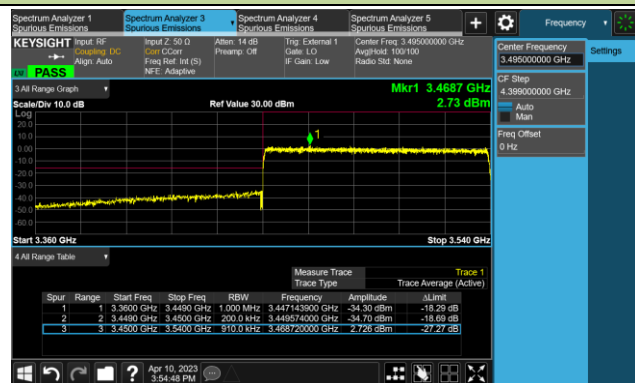

Lower Band Edge

Upper Band Edge

70MHz Channel Bandwidth - Full RB

Lower Band Edge

Upper Band Edge

80MHz Channel Bandwidth - Full RB

Lower Band Edge

Upper Band Edge

90MHz Channel Bandwidth - Full RB

Lower Band Edge

Upper Band Edge

100MHz Channel Bandwidth - Full RB

Lower Band Edge

Upper Band Edge

Test Site	WZ-SR6	Test Engineer	Cloud Guo
Test Date	2023/04/11 2023/05/11	Test Band	n77/n78_MIMO (Port 0) (3700 ~ 3980MHz)