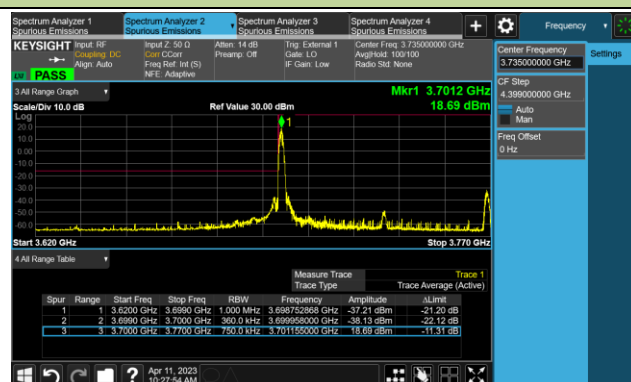

Lower Band Edge

Upper Band Edge

70MHz Channel Bandwidth - 1RB

Lower Band Edge

Upper Band Edge

80MHz Channel Bandwidth - 1RB

Lower Band Edge

Upper Band Edge

90MHz Channel Bandwidth - 1RB

Lower Band Edge

Upper Band Edge

100MHz Channel Bandwidth - 1RB

Lower Band Edge

Upper Band Edge

10MHz Channel Bandwidth - Full RB

Lower Band Edge