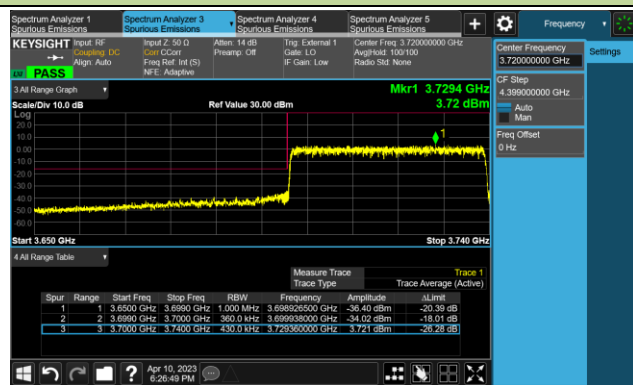

Lower Band Edge

Upper Band Edge

30MHz Channel Bandwidth - Full RB

Lower Band Edge

Upper Band Edge

40MHz Channel Bandwidth - Full RB

Lower Band Edge

Upper Band Edge