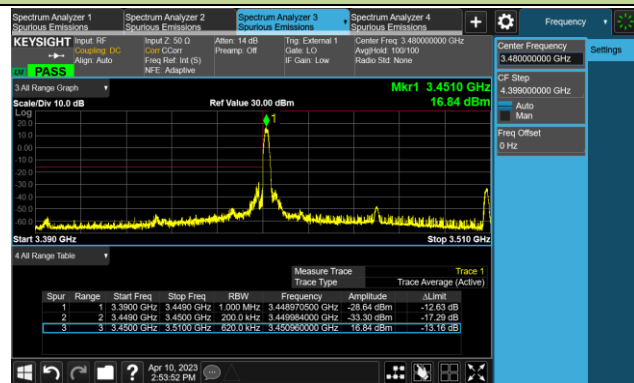

50MHz Channel Bandwidth - 1RB

Lower Band Edge

Upper Band Edge

60MHz Channel Bandwidth - 1RB

Lower Band Edge

Upper Band Edge

70MHz Channel Bandwidth - 1RB

Lower Band Edge

Upper Band Edge

80MHz Channel Bandwidth - 1RB

Lower Band Edge

Upper Band Edge

90MHz Channel Bandwidth - 1RB

Lower Band Edge

Upper Band Edge

100MHz Channel Bandwidth - 1RB

Lower Band Edge

Upper Band Edge

10MHz Channel Bandwidth - Full RB

Lower Band Edge

Upper Band Edge

15MHz Channel Bandwidth - Full RB

Lower Band Edge

Upper Band Edge