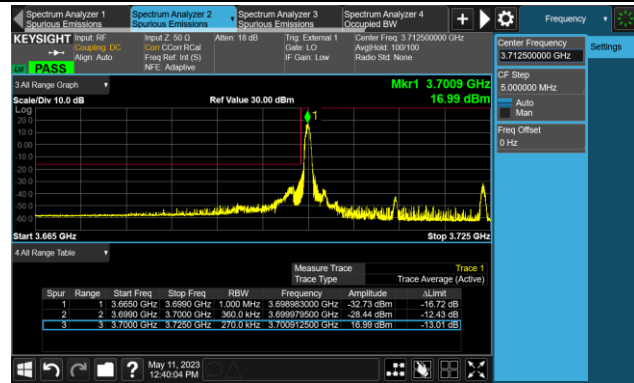

90MHz Channel Bandwidth - Full RB

Lower Band Edge

Upper Band Edge

100MHz Channel Bandwidth - Full RB

Lower Band Edge

Upper Band Edge

Test Site	WZ-SR6	Test Engineer	Cloud Guo
Test Date	2023/04/11 2023/05/11	Test Band	n77/n78_MIMO (Port 0) (3700 ~ 3980MHz)

10MHz Channel Bandwidth - 1RB

15MHz Channel Bandwidth - 1RB

20MHz Channel Bandwidth - 1RB

25MHz Channel Bandwidth - 1RB

Lower Band Edge

Upper Band Edge

30MHz Channel Bandwidth - 1RB

Lower Band Edge

Upper Band Edge

40MHz Channel Bandwidth - 1RB

Lower Band Edge

Upper Band Edge

50MHz Channel Bandwidth - 1RB

Lower Band Edge

Upper Band Edge

60MHz Channel Bandwidth - 1RB