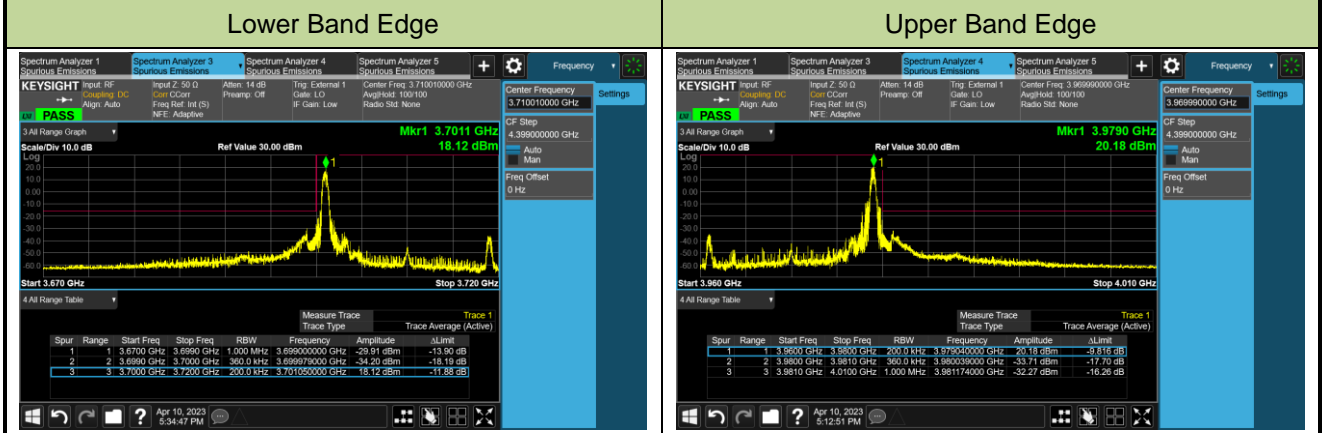

Lower Band Edge

Upper Band Edge

70MHz Channel Bandwidth - Full RB

Lower Band Edge

Upper Band Edge

80MHz Channel Bandwidth - Full RB

Lower Band Edge

Upper Band Edge

90MHz Channel Bandwidth - Full RB

Lower Band Edge

Upper Band Edge

100MHz Channel Bandwidth - Full RB

Lower Band Edge

Upper Band Edge

Test Site	WZ-SR6	Test Engineer	Cloud Guo
Test Date	2023/04/11 2023/05/11	Test Band	n77/n78_MIMO (Port 0) (3700 ~ 3980MHz)

10MHz Channel Bandwidth - 1RB

15MHz Channel Bandwidth - 1RB

20MHz Channel Bandwidth - 1RB

25MHz Channel Bandwidth - 1RB

Lower Band Edge

Upper Band Edge

30MHz Channel Bandwidth - 1RB

Lower Band Edge

Upper Band Edge

40MHz Channel Bandwidth - 1RB

Lower Band Edge

Upper Band Edge

50MHz Channel Bandwidth - 1RB

Lower Band Edge

Upper Band Edge

60MHz Channel Bandwidth - 1RB