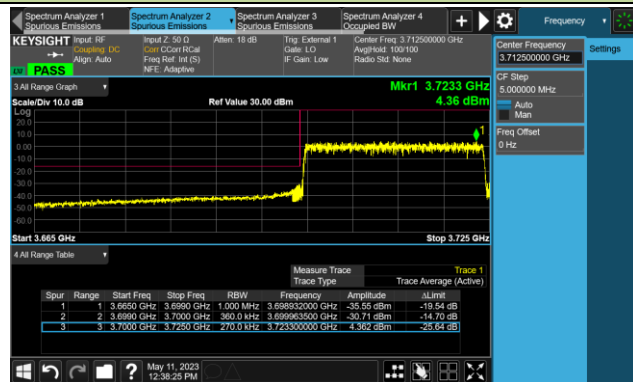

90MHz Channel Bandwidth - 1RB

Lower Band Edge

Upper Band Edge

100MHz Channel Bandwidth - 1RB

Lower Band Edge

Upper Band Edge

10MHz Channel Bandwidth - Full RB

Lower Band Edge

Upper Band Edge

15MHz Channel Bandwidth - Full RB

Lower Band Edge

Upper Band Edge

20MHz Channel Bandwidth - Full RB

Lower Band Edge

Upper Band Edge

25MHz Channel Bandwidth - Full RB

Lower Band Edge

Upper Band Edge

30MHz Channel Bandwidth - Full RB

Lower Band Edge

Upper Band Edge

40MHz Channel Bandwidth - Full RB

Lower Band Edge

Upper Band Edge