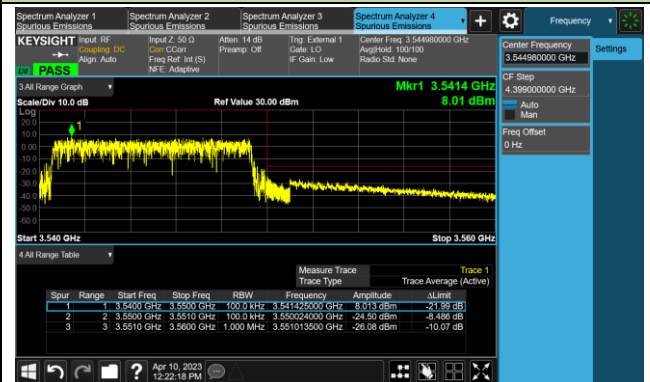

Upper Band Edge

80MHz Channel Bandwidth - 1RB

Lower Band Edge

Upper Band Edge

90MHz Channel Bandwidth - 1RB

Lower Band Edge

Upper Band Edge

100MHz Channel Bandwidth - 1RB

Lower Band Edge

Upper Band Edge

10MHz Channel Bandwidth - Full RB

Lower Band Edge

Upper Band Edge

15MHz Channel Bandwidth - Full RB

Lower Band Edge

Upper Band Edge

20MHz Channel Bandwidth - Full RB

Lower Band Edge

Upper Band Edge

25MHz Channel Bandwidth - Full RB

Lower Band Edge

Upper Band Edge

30MHz Channel Bandwidth - Full RB

Lower Band Edge