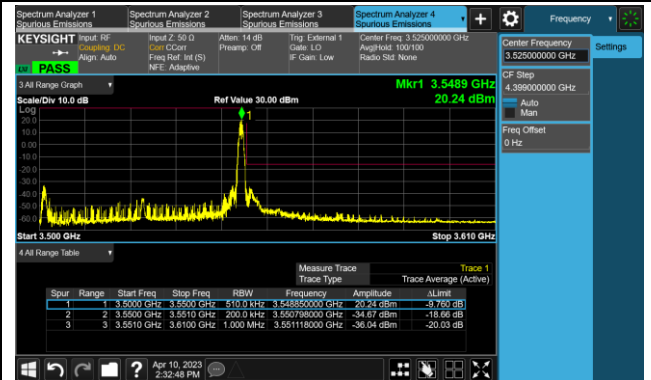

50MHz Channel Bandwidth - 1RB

Lower Band Edge

Upper Band Edge

60MHz Channel Bandwidth - 1RB

Lower Band Edge

Upper Band Edge

70MHz Channel Bandwidth - 1RB

Lower Band Edge

Upper Band Edge

80MHz Channel Bandwidth - 1RB

Lower Band Edge

Upper Band Edge

90MHz Channel Bandwidth - 1RB

Lower Band Edge

Upper Band Edge

100MHz Channel Bandwidth - 1RB

Lower Band Edge

Upper Band Edge

10MHz Channel Bandwidth - Full RB

Lower Band Edge

Upper Band Edge

15MHz Channel Bandwidth - Full RB

Lower Band Edge

Upper Band Edge