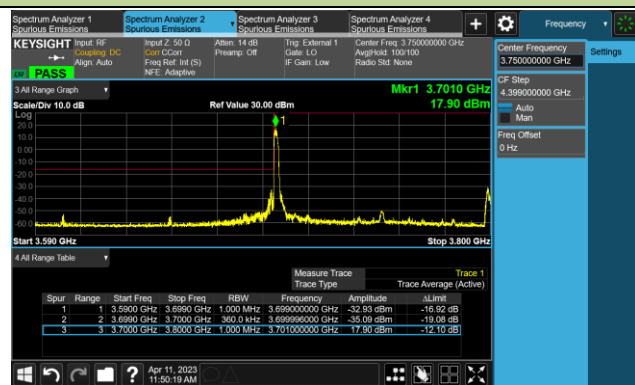

Lower Band Edge

Upper Band Edge

70MHz Channel Bandwidth - 1RB

Lower Band Edge

Upper Band Edge

80MHz Channel Bandwidth - 1RB

Lower Band Edge

Upper Band Edge

90MHz Channel Bandwidth - 1RB

Lower Band Edge

Upper Band Edge

100MHz Channel Bandwidth - 1RB

Lower Band Edge

Upper Band Edge

10MHz Channel Bandwidth - Full RB

Lower Band Edge

Upper Band Edge

15MHz Channel Bandwidth - Full RB

Lower Band Edge

Upper Band Edge

20MHz Channel Bandwidth - Full RB

Lower Band Edge

Upper Band Edge

25MHz Channel Bandwidth - Full RB