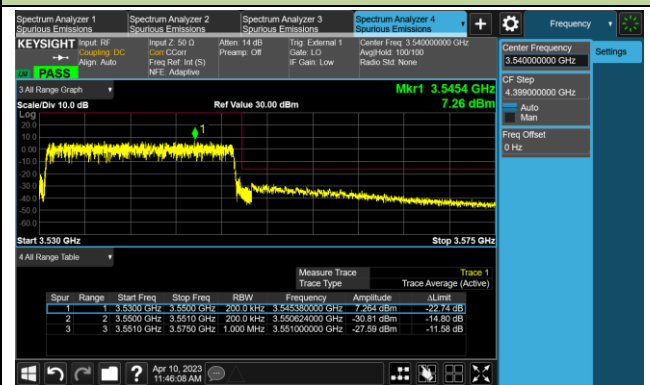

Upper Band Edge

80MHz Channel Bandwidth - 1RB

Lower Band Edge

Upper Band Edge

90MHz Channel Bandwidth - 1RB

Lower Band Edge

Upper Band Edge

100MHz Channel Bandwidth - 1RB

Lower Band Edge

Upper Band Edge

10MHz Channel Bandwidth - Full RB

Lower Band Edge

Upper Band Edge

15MHz Channel Bandwidth - Full RB

Lower Band Edge

Upper Band Edge

20MHz Channel Bandwidth - Full RB

Lower Band Edge

Upper Band Edge

25MHz Channel Bandwidth - Full RB

Lower Band Edge

Upper Band Edge

30MHz Channel Bandwidth - Full RB

Lower Band Edge