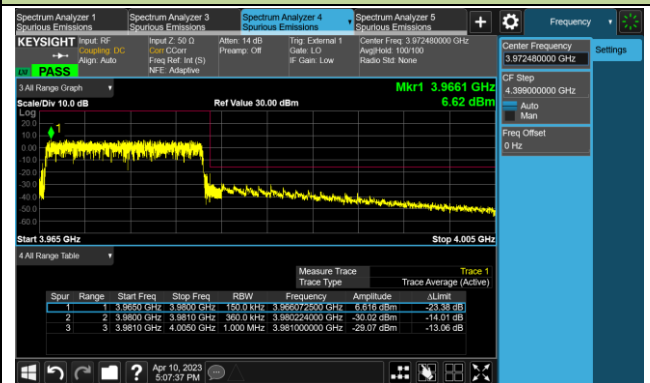

90MHz Channel Bandwidth - 1RB

Lower Band Edge

Upper Band Edge

100MHz Channel Bandwidth - 1RB

Lower Band Edge

Upper Band Edge

10MHz Channel Bandwidth - Full RB

Lower Band Edge

Upper Band Edge

15MHz Channel Bandwidth - Full RB

Lower Band Edge

Upper Band Edge

20MHz Channel Bandwidth - Full RB

Lower Band Edge

Upper Band Edge

25MHz Channel Bandwidth - Full RB

Lower Band Edge

Upper Band Edge

30MHz Channel Bandwidth - Full RB

Lower Band Edge

Upper Band Edge

40MHz Channel Bandwidth - Full RB

Lower Band Edge

Upper Band Edge