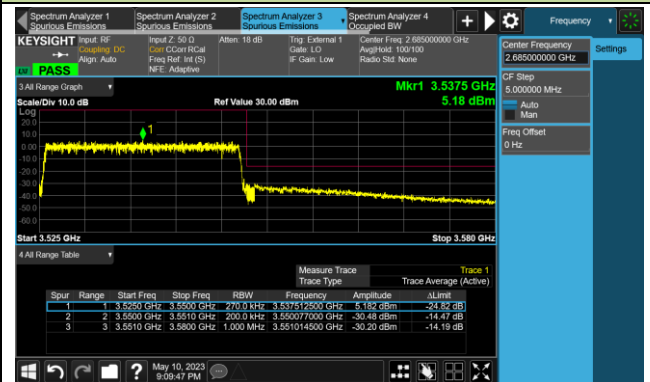

Lower Band Edge

Upper Band Edge

10MHz Channel Bandwidth - Full RB

Lower Band Edge

Upper Band Edge

15MHz Channel Bandwidth - Full RB

Lower Band Edge

Upper Band Edge

20MHz Channel Bandwidth - Full RB

Lower Band Edge

Upper Band Edge

25MHz Channel Bandwidth - Full RB

Lower Band Edge

Upper Band Edge

30MHz Channel Bandwidth - Full RB

Lower Band Edge

Upper Band Edge

40MHz Channel Bandwidth - Full RB

Lower Band Edge

Upper Band Edge

50MHz Channel Bandwidth - Full RB

Lower Band Edge

Upper Band Edge

60MHz Channel Bandwidth - Full RB

Lower Band Edge

Upper Band Edge

70MHz Channel Bandwidth - Full RB

Lower Band Edge

Upper Band Edge

80MHz Channel Bandwidth - Full RB

Lower Band Edge

Upper Band Edge