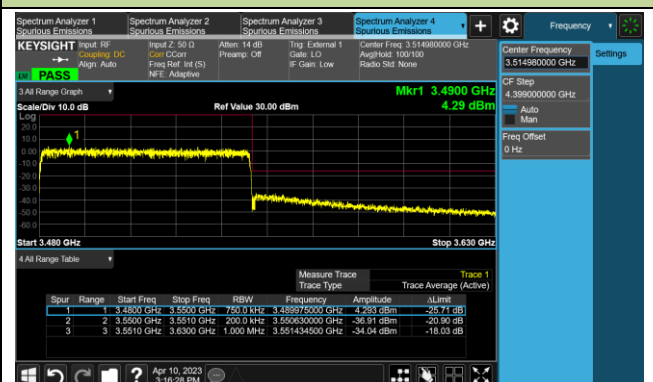

Lower Band Edge

Upper Band Edge

70MHz Channel Bandwidth - Full RB

Lower Band Edge

Upper Band Edge

80MHz Channel Bandwidth - Full RB

Lower Band Edge

Upper Band Edge

90MHz Channel Bandwidth - Full RB

Lower Band Edge

Upper Band Edge

100MHz Channel Bandwidth - Full RB

Lower Band Edge

Upper Band Edge

Test Site	WZ-SR6	Test Engineer	Cloud Guo
Test Date	2023/04/11 2023/05/11	Test Band	n77/n78_MIMO (Port 0) (3700 ~ 3980MHz)