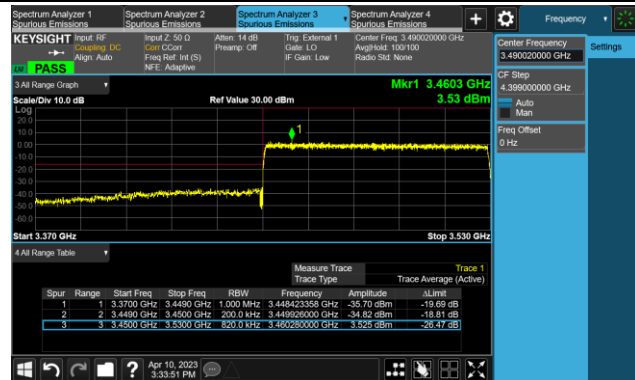

Lower Band Edge

Upper Band Edge

70MHz Channel Bandwidth - Full RB

Lower Band Edge

Upper Band Edge

80MHz Channel Bandwidth - Full RB

Lower Band Edge

Upper Band Edge

90MHz Channel Bandwidth - Full RB

Lower Band Edge

Upper Band Edge

100MHz Channel Bandwidth - Full RB

Lower Band Edge

Upper Band Edge

Test Site	WZ-SR6	Test Engineer	Cloud Guo
Test Date	2023/04/11 2023/05/11	Test Band	n77/n78_MIMO (Port 0) (3700 ~ 3980MHz)