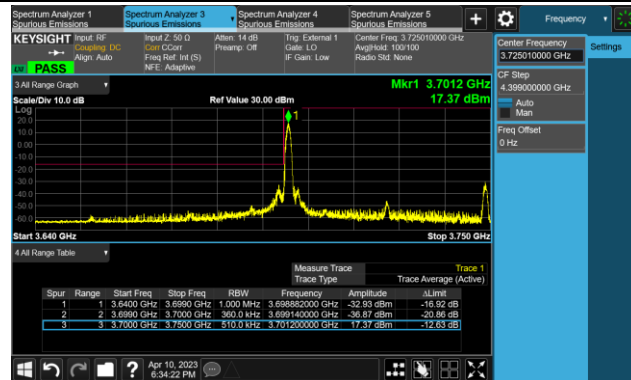

10MHz Channel Bandwidth - 1RB

15MHz Channel Bandwidth - 1RB

20MHz Channel Bandwidth - 1RB

25MHz Channel Bandwidth - 1RB

Lower Band Edge

Upper Band Edge

30MHz Channel Bandwidth - 1RB

Lower Band Edge

Upper Band Edge

40MHz Channel Bandwidth - 1RB

Lower Band Edge

Upper Band Edge

50MHz Channel Bandwidth - 1RB

Lower Band Edge

Upper Band Edge

60MHz Channel Bandwidth - 1RB

Lower Band Edge

Upper Band Edge

70MHz Channel Bandwidth - 1RB

Lower Band Edge

Upper Band Edge

80MHz Channel Bandwidth - 1RB

Lower Band Edge

Upper Band Edge