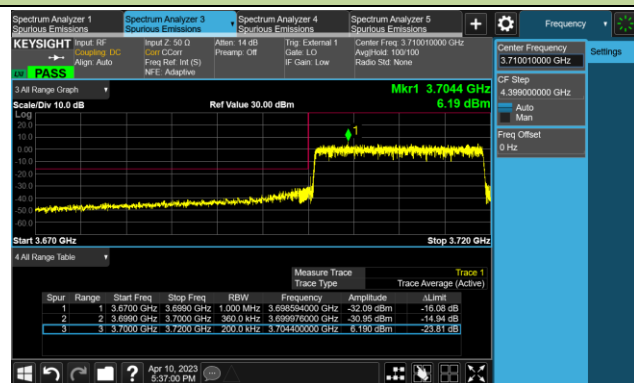

90MHz Channel Bandwidth - 1RB

Lower Band Edge

Upper Band Edge

100MHz Channel Bandwidth - 1RB

Lower Band Edge

Upper Band Edge

10MHz Channel Bandwidth - Full RB

Lower Band Edge

Upper Band Edge

15MHz Channel Bandwidth - Full RB

Lower Band Edge

Upper Band Edge

20MHz Channel Bandwidth - Full RB

Lower Band Edge

Upper Band Edge

25MHz Channel Bandwidth - Full RB

Lower Band Edge

Upper Band Edge

30MHz Channel Bandwidth - Full RB

Lower Band Edge

Upper Band Edge

40MHz Channel Bandwidth - Full RB

Lower Band Edge

Upper Band Edge