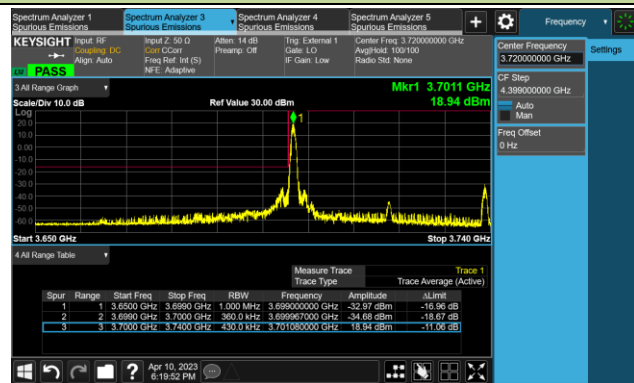

90MHz Channel Bandwidth - Full RB

Lower Band Edge

Upper Band Edge

100MHz Channel Bandwidth - Full RB

Lower Band Edge

Upper Band Edge

Test Site	WZ-SR6	Test Engineer	Cloud Guo
Test Date	2023/04/11 2023/05/11	Test Band	n77/n78_MIMO (Port 0) (3700 ~ 3980MHz)

10MHz Channel Bandwidth - 1RB

15MHz Channel Bandwidth - 1RB

20MHz Channel Bandwidth - 1RB

25MHz Channel Bandwidth - 1RB

Lower Band Edge

Upper Band Edge

30MHz Channel Bandwidth - 1RB

Lower Band Edge

Upper Band Edge

40MHz Channel Bandwidth - 1RB

Lower Band Edge

Upper Band Edge

50MHz Channel Bandwidth - 1RB

Lower Band Edge

Upper Band Edge

60MHz Channel Bandwidth - 1RB