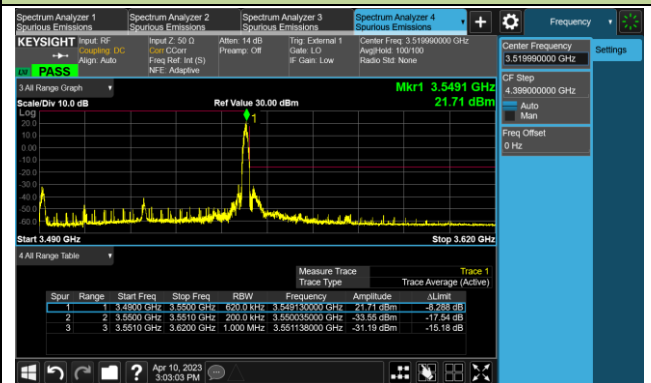

50MHz Channel Bandwidth - 1RB

Lower Band Edge

Upper Band Edge

60MHz Channel Bandwidth - 1RB

Lower Band Edge

Upper Band Edge

70MHz Channel Bandwidth - 1RB

Lower Band Edge

Upper Band Edge

80MHz Channel Bandwidth - 1RB

Lower Band Edge

Upper Band Edge

90MHz Channel Bandwidth - 1RB

Lower Band Edge

Upper Band Edge

100MHz Channel Bandwidth - 1RB

Lower Band Edge

Upper Band Edge

10MHz Channel Bandwidth - Full RB

Lower Band Edge

Upper Band Edge

15MHz Channel Bandwidth - Full RB

Lower Band Edge

Upper Band Edge