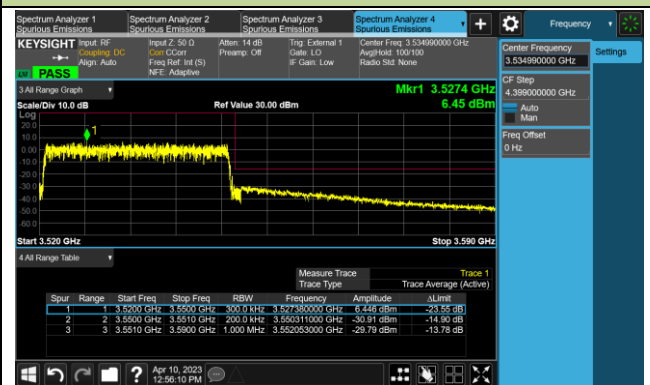

Lower Band Edge

Upper Band Edge

10MHz Channel Bandwidth - Full RB

Lower Band Edge

Upper Band Edge

15MHz Channel Bandwidth - Full RB

Lower Band Edge

Upper Band Edge

20MHz Channel Bandwidth - Full RB

Lower Band Edge

Upper Band Edge

25MHz Channel Bandwidth - Full RB

Lower Band Edge

Upper Band Edge

30MHz Channel Bandwidth - Full RB

Lower Band Edge

Upper Band Edge

40MHz Channel Bandwidth - Full RB

Lower Band Edge

Upper Band Edge

50MHz Channel Bandwidth - Full RB

Lower Band Edge

Upper Band Edge

60MHz Channel Bandwidth - Full RB