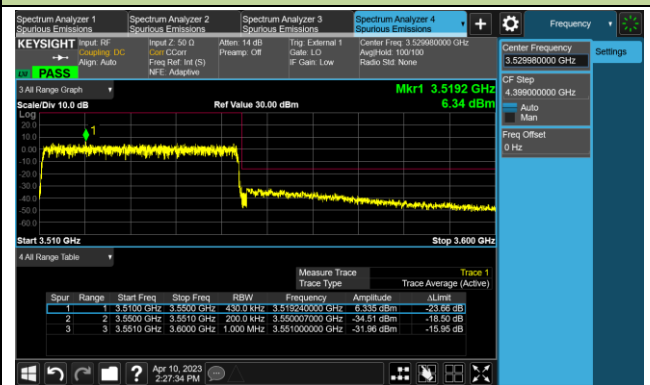

20MHz Channel Bandwidth - Full RB

Lower Band Edge

Upper Band Edge

25MHz Channel Bandwidth - Full RB

Lower Band Edge

Upper Band Edge

30MHz Channel Bandwidth - Full RB

Lower Band Edge

Upper Band Edge

40MHz Channel Bandwidth - Full RB

Lower Band Edge

Upper Band Edge

50MHz Channel Bandwidth - Full RB

Lower Band Edge

Upper Band Edge

60MHz Channel Bandwidth - Full RB

Lower Band Edge

Upper Band Edge

70MHz Channel Bandwidth - Full RB

Lower Band Edge

Upper Band Edge

80MHz Channel Bandwidth - Full RB

Lower Band Edge

Upper Band Edge

90MHz Channel Bandwidth - Full RB

Lower Band Edge

Upper Band Edge

100MHz Channel Bandwidth - Full RB

Lower Band Edge

Upper Band Edge

Test Site	WZ-SR6	Test Engineer	Cloud Guo
Test Date	2023/04/11 2023/05/11	Test Band	n77/n78_MIMO (Port 0) (3700 ~ 3980MHz)