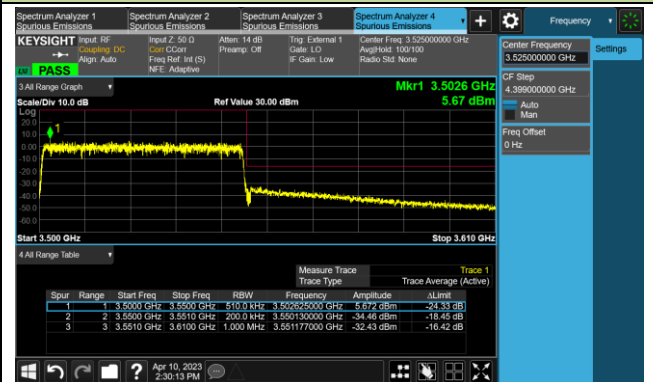

20MHz Channel Bandwidth - Full RB

Lower Band Edge

Upper Band Edge

25MHz Channel Bandwidth - Full RB

Lower Band Edge

Upper Band Edge

30MHz Channel Bandwidth - Full RB

Lower Band Edge

Upper Band Edge

40MHz Channel Bandwidth - Full RB

Lower Band Edge

Upper Band Edge

50MHz Channel Bandwidth - Full RB

Lower Band Edge

Upper Band Edge

60MHz Channel Bandwidth - Full RB

Lower Band Edge

Upper Band Edge

70MHz Channel Bandwidth - Full RB

Lower Band Edge

Upper Band Edge

80MHz Channel Bandwidth - Full RB

Lower Band Edge

Upper Band Edge

90MHz Channel Bandwidth - Full RB

Lower Band Edge

Upper Band Edge

100MHz Channel Bandwidth - Full RB

Lower Band Edge

Upper Band Edge

Test Site	WZ-SR6	Test Engineer	Cloud Guo
Test Date	2023/04/11 2023/05/11	Test Band	n77/n78_MIMO (Port 0) (3700 ~ 3980MHz)