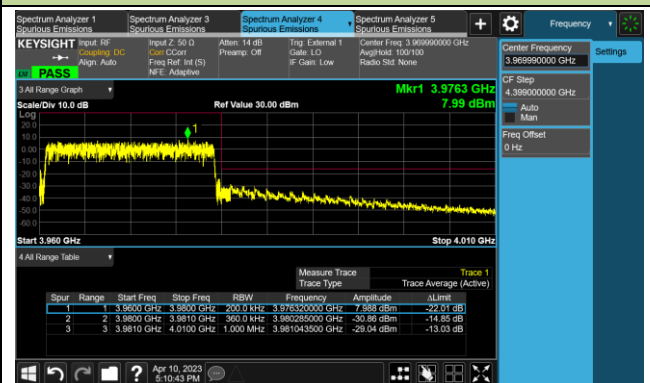

90MHz Channel Bandwidth - 1RB

Lower Band Edge

Upper Band Edge

100MHz Channel Bandwidth - 1RB

Lower Band Edge

Upper Band Edge

10MHz Channel Bandwidth - Full RB

Lower Band Edge

Upper Band Edge

15MHz Channel Bandwidth - Full RB

Lower Band Edge

Upper Band Edge

20MHz Channel Bandwidth - Full RB

Lower Band Edge

Upper Band Edge

25MHz Channel Bandwidth - Full RB

Lower Band Edge

Upper Band Edge

30MHz Channel Bandwidth - Full RB

Lower Band Edge

Upper Band Edge

40MHz Channel Bandwidth - Full RB

Lower Band Edge

Upper Band Edge