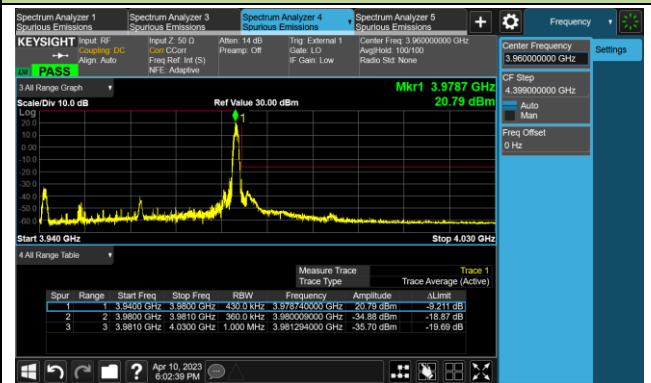

10MHz Channel Bandwidth - 1RB

15MHz Channel Bandwidth - 1RB

20MHz Channel Bandwidth - 1RB

25MHz Channel Bandwidth - 1RB

Lower Band Edge

Upper Band Edge

30MHz Channel Bandwidth - 1RB

Lower Band Edge

Upper Band Edge

40MHz Channel Bandwidth - 1RB

Lower Band Edge

Upper Band Edge

50MHz Channel Bandwidth - 1RB

Lower Band Edge

Upper Band Edge

60MHz Channel Bandwidth - 1RB

Lower Band Edge

Upper Band Edge

70MHz Channel Bandwidth - 1RB

Lower Band Edge

Upper Band Edge

80MHz Channel Bandwidth - 1RB

Lower Band Edge

Upper Band Edge