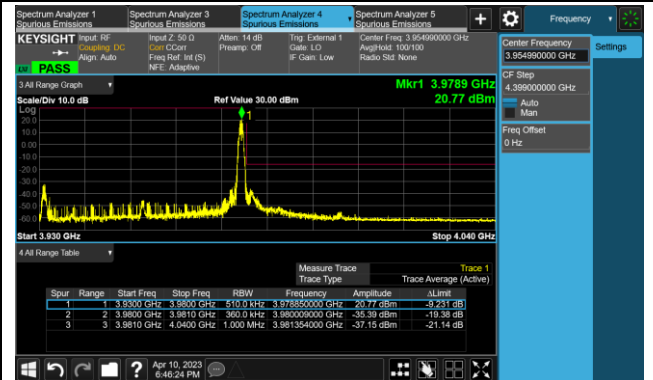

10MHz Channel Bandwidth - 1RB

15MHz Channel Bandwidth - 1RB

20MHz Channel Bandwidth - 1RB

25MHz Channel Bandwidth - 1RB

Lower Band Edge

Upper Band Edge

30MHz Channel Bandwidth - 1RB

Lower Band Edge

Upper Band Edge

40MHz Channel Bandwidth - 1RB

Lower Band Edge

Upper Band Edge

50MHz Channel Bandwidth - 1RB

Lower Band Edge

Upper Band Edge

60MHz Channel Bandwidth - 1RB

Lower Band Edge

Upper Band Edge

70MHz Channel Bandwidth - 1RB

Lower Band Edge

Upper Band Edge

80MHz Channel Bandwidth - 1RB

Lower Band Edge

Upper Band Edge