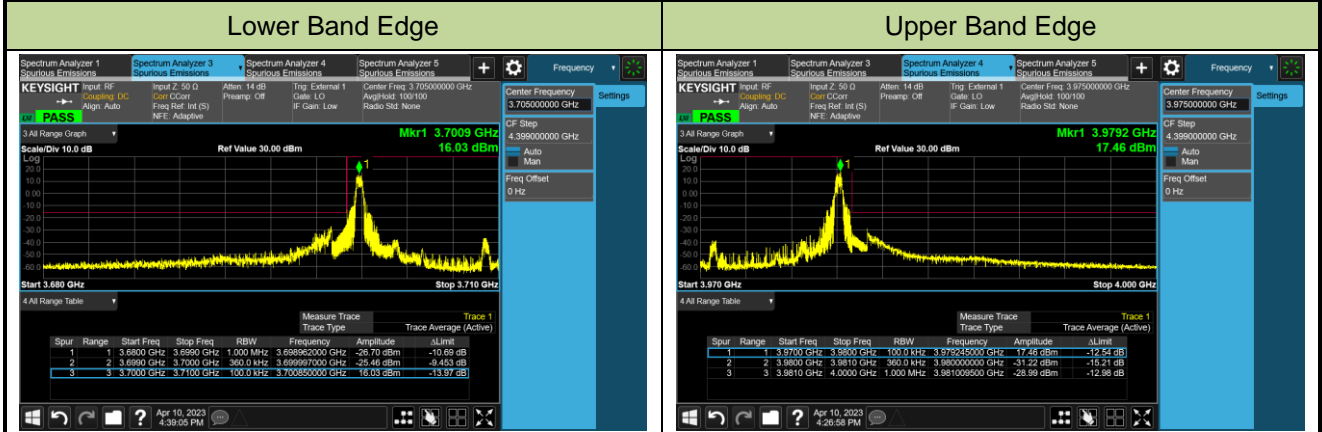

Lower Band Edge

Upper Band Edge

70MHz Channel Bandwidth - Full RB

Lower Band Edge

Upper Band Edge

80MHz Channel Bandwidth - Full RB

Lower Band Edge

Upper Band Edge

90MHz Channel Bandwidth - Full RB

Lower Band Edge

Upper Band Edge

100MHz Channel Bandwidth - Full RB

Lower Band Edge

Upper Band Edge

Test Site	WZ-SR6	Test Engineer	Cloud Guo
Test Date	2023/04/11 2023/05/11	Test Band	n77/n78_MIMO (Port 0) (3700 ~ 3980MHz)

10MHz Channel Bandwidth - 1RB

15MHz Channel Bandwidth - 1RB

20MHz Channel Bandwidth - 1RB

25MHz Channel Bandwidth - 1RB

Lower Band Edge

Upper Band Edge

30MHz Channel Bandwidth - 1RB

Lower Band Edge