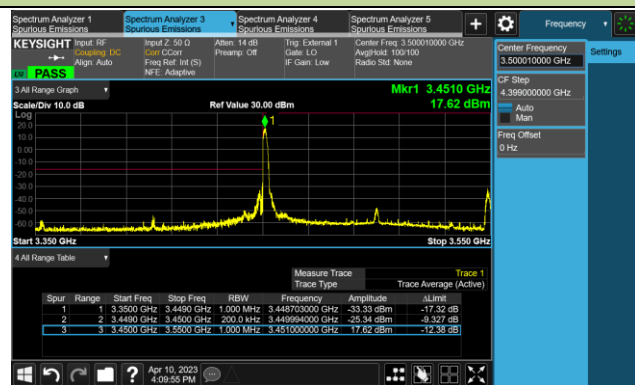

50MHz Channel Bandwidth - 1RB

Lower Band Edge

Upper Band Edge

60MHz Channel Bandwidth - 1RB

Lower Band Edge

Upper Band Edge

70MHz Channel Bandwidth - 1RB

Lower Band Edge

Upper Band Edge

80MHz Channel Bandwidth - 1RB

Lower Band Edge

Upper Band Edge

90MHz Channel Bandwidth - 1RB

Lower Band Edge

Upper Band Edge

100MHz Channel Bandwidth - 1RB

Lower Band Edge

Upper Band Edge

10MHz Channel Bandwidth - Full RB

Lower Band Edge

Upper Band Edge

15MHz Channel Bandwidth - Full RB

Lower Band Edge

Upper Band Edge

20MHz Channel Bandwidth - Full RB

Lower Band Edge

Upper Band Edge

25MHz Channel Bandwidth - Full RB

Lower Band Edge

Upper Band Edge

30MHz Channel Bandwidth - Full RB

Lower Band Edge