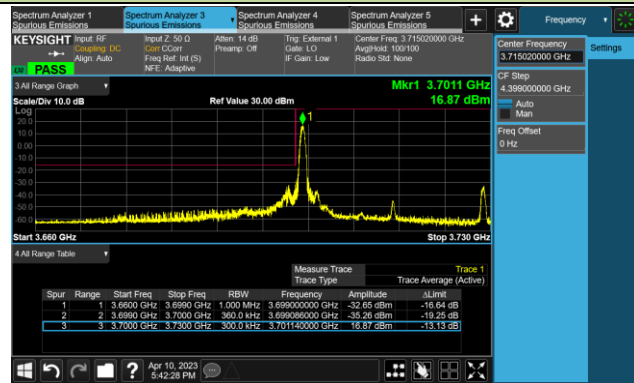

90MHz Channel Bandwidth - Full RB

Lower Band Edge

Upper Band Edge

100MHz Channel Bandwidth - Full RB

Lower Band Edge

Upper Band Edge

Test Site	WZ-SR6	Test Engineer	Cloud Guo
Test Date	2023/04/11 2023/05/11	Test Band	n77/n78_MIMO (Port 0) (3700 ~ 3980MHz)

10MHz Channel Bandwidth - 1RB

15MHz Channel Bandwidth - 1RB

20MHz Channel Bandwidth - 1RB

25MHz Channel Bandwidth - 1RB

Lower Band Edge

Upper Band Edge

30MHz Channel Bandwidth - 1RB

Lower Band Edge

Upper Band Edge

40MHz Channel Bandwidth - 1RB

Lower Band Edge

Upper Band Edge

50MHz Channel Bandwidth - 1RB

Lower Band Edge

Upper Band Edge

60MHz Channel Bandwidth - 1RB