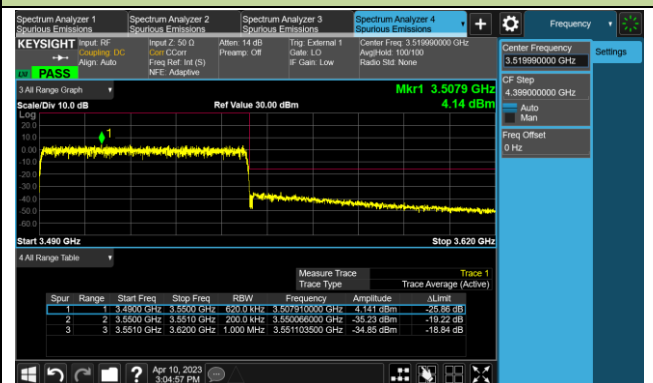

20MHz Channel Bandwidth - Full RB

Lower Band Edge

Upper Band Edge

25MHz Channel Bandwidth - Full RB

Lower Band Edge

Upper Band Edge

30MHz Channel Bandwidth - Full RB

Lower Band Edge

Upper Band Edge

40MHz Channel Bandwidth - Full RB

Lower Band Edge

Upper Band Edge

50MHz Channel Bandwidth - Full RB

Lower Band Edge

Upper Band Edge

60MHz Channel Bandwidth - Full RB

Lower Band Edge

Upper Band Edge

70MHz Channel Bandwidth - Full RB

Lower Band Edge

Upper Band Edge

80MHz Channel Bandwidth - Full RB

Lower Band Edge

Upper Band Edge

90MHz Channel Bandwidth - Full RB

Lower Band Edge

Upper Band Edge

100MHz Channel Bandwidth - Full RB

Lower Band Edge

Upper Band Edge

Test Site	WZ-SR6	Test Engineer	Cloud Guo
Test Date	2023/04/11 2023/05/11	Test Band	n77/n78_MIMO (Port 0) (3700 ~ 3980MHz)