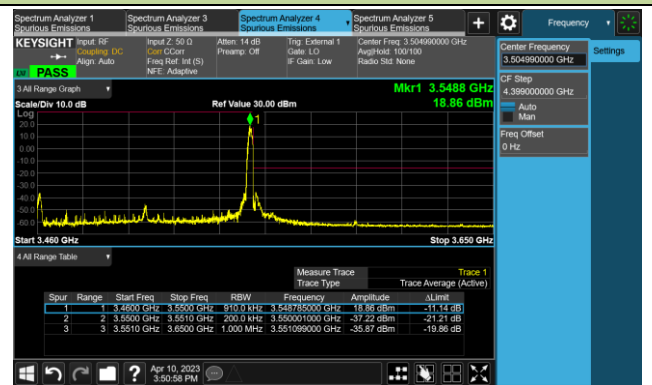

50MHz Channel Bandwidth - 1RB

Lower Band Edge

Upper Band Edge

60MHz Channel Bandwidth - 1RB

Lower Band Edge

Upper Band Edge

70MHz Channel Bandwidth - 1RB

Lower Band Edge

Upper Band Edge

80MHz Channel Bandwidth - 1RB

Lower Band Edge

Upper Band Edge

90MHz Channel Bandwidth - 1RB

Lower Band Edge

Upper Band Edge

100MHz Channel Bandwidth - 1RB

Lower Band Edge

Upper Band Edge

10MHz Channel Bandwidth - Full RB

Lower Band Edge

Upper Band Edge

15MHz Channel Bandwidth - Full RB

Lower Band Edge

Upper Band Edge

20MHz Channel Bandwidth - Full RB

Lower Band Edge

Upper Band Edge

25MHz Channel Bandwidth - Full RB

Lower Band Edge

Upper Band Edge

30MHz Channel Bandwidth - Full RB

Lower Band Edge