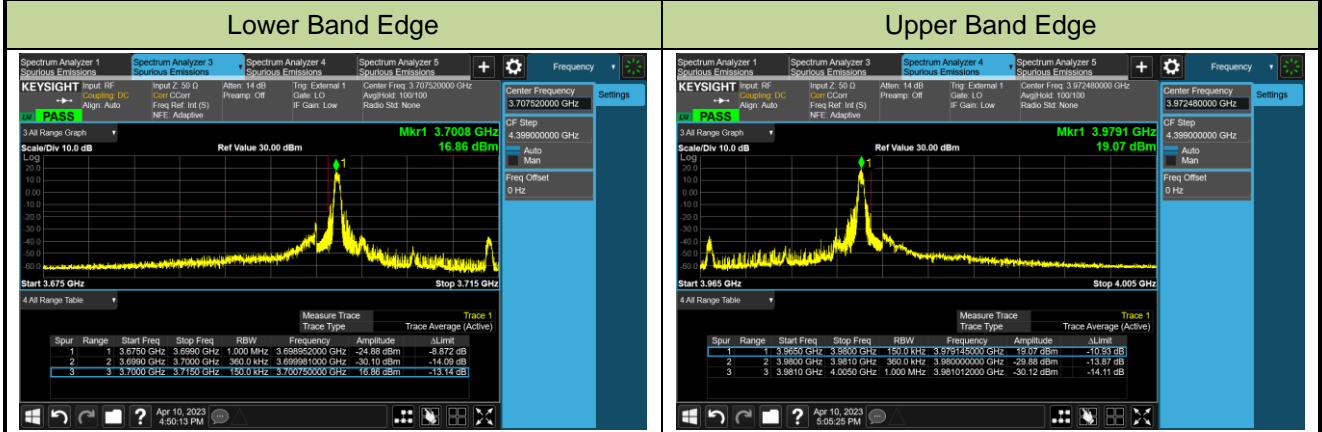

Lower Band Edge

Upper Band Edge

70MHz Channel Bandwidth - Full RB

Lower Band Edge

Upper Band Edge

80MHz Channel Bandwidth - Full RB

Lower Band Edge

Upper Band Edge

90MHz Channel Bandwidth - Full RB

Lower Band Edge

Upper Band Edge

100MHz Channel Bandwidth - Full RB

Lower Band Edge

Upper Band Edge

Test Site	WZ-SR6	Test Engineer	Cloud Guo
Test Date	2023/04/11 2023/05/11	Test Band	n77/n78_MIMO (Port 0) (3700 ~ 3980MHz)

10MHz Channel Bandwidth - 1RB

15MHz Channel Bandwidth - 1RB

20MHz Channel Bandwidth - 1RB

25MHz Channel Bandwidth - 1RB

Lower Band Edge

Upper Band Edge

30MHz Channel Bandwidth - 1RB

Lower Band Edge