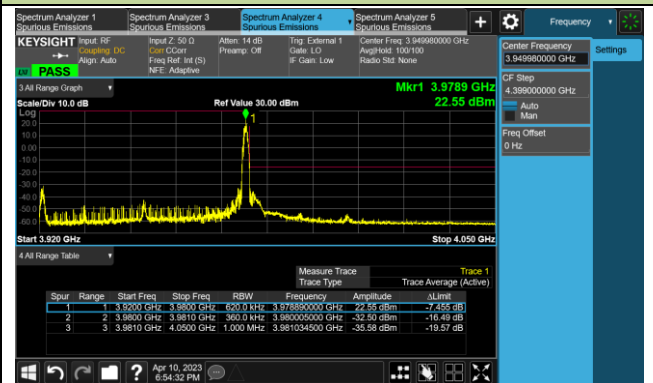

10MHz Channel Bandwidth - 1RB

15MHz Channel Bandwidth - 1RB

20MHz Channel Bandwidth - 1RB

25MHz Channel Bandwidth - 1RB

Lower Band Edge

Upper Band Edge

30MHz Channel Bandwidth - 1RB

Lower Band Edge

Upper Band Edge

40MHz Channel Bandwidth - 1RB

Lower Band Edge

Upper Band Edge

50MHz Channel Bandwidth - 1RB

Lower Band Edge

Upper Band Edge

60MHz Channel Bandwidth - 1RB

Lower Band Edge

Upper Band Edge

70MHz Channel Bandwidth - 1RB

Lower Band Edge

Upper Band Edge

80MHz Channel Bandwidth - 1RB

Lower Band Edge

Upper Band Edge