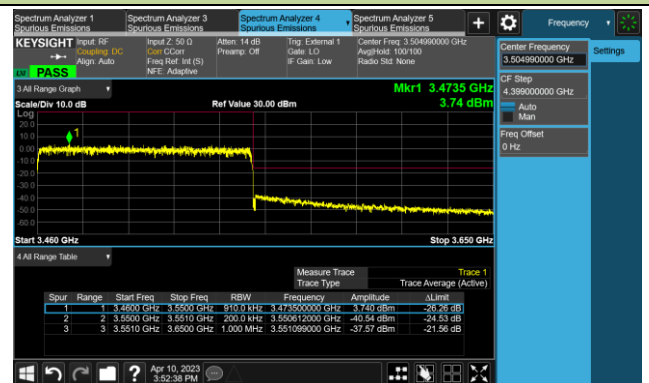

Lower Band Edge

Upper Band Edge

70MHz Channel Bandwidth - Full RB

Lower Band Edge

Upper Band Edge

80MHz Channel Bandwidth - Full RB

Lower Band Edge

Upper Band Edge

90MHz Channel Bandwidth - Full RB

Lower Band Edge

Upper Band Edge

100MHz Channel Bandwidth - Full RB

Lower Band Edge

Upper Band Edge

Test Site	WZ-SR6	Test Engineer	Cloud Guo
Test Date	2023/04/11 2023/05/11	Test Band	n77/n78_MIMO (Port 0) (3700 ~ 3980MHz)