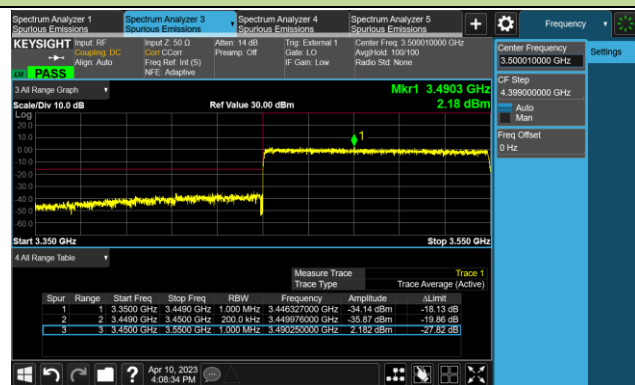

Lower Band Edge

Upper Band Edge

70MHz Channel Bandwidth - Full RB

Lower Band Edge

Upper Band Edge

80MHz Channel Bandwidth - Full RB

Lower Band Edge

Upper Band Edge

90MHz Channel Bandwidth - Full RB

Lower Band Edge

Upper Band Edge

100MHz Channel Bandwidth - Full RB

Lower Band Edge

Upper Band Edge

Test Site	WZ-SR6	Test Engineer	Cloud Guo
Test Date	2023/04/11 2023/05/11	Test Band	n77/n78_MIMO (Port 0) (3700 ~ 3980MHz)

10MHz Channel Bandwidth - 1RB

15MHz Channel Bandwidth - 1RB

20MHz Channel Bandwidth - 1RB

25MHz Channel Bandwidth - 1RB

Lower Band Edge

Upper Band Edge

30MHz Channel Bandwidth - 1RB

Lower Band Edge