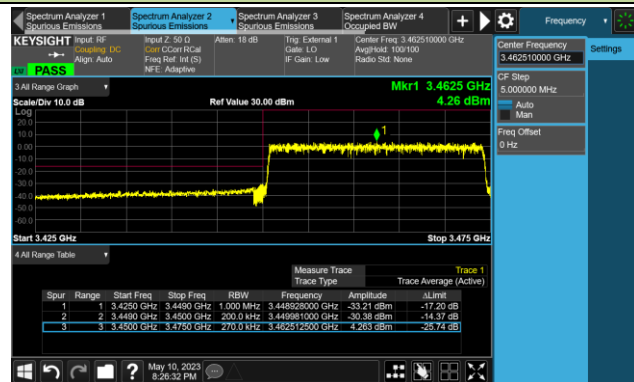

Lower Band Edge

Upper Band Edge

10MHz Channel Bandwidth - Full RB

Lower Band Edge

Upper Band Edge

15MHz Channel Bandwidth - Full RB

Lower Band Edge

Upper Band Edge

20MHz Channel Bandwidth - Full RB

Lower Band Edge

Upper Band Edge

25MHz Channel Bandwidth - Full RB

Lower Band Edge

Upper Band Edge

30MHz Channel Bandwidth - Full RB

Lower Band Edge

Upper Band Edge

40MHz Channel Bandwidth - Full RB

Lower Band Edge

Upper Band Edge

50MHz Channel Bandwidth - Full RB

Lower Band Edge

Upper Band Edge

60MHz Channel Bandwidth - Full RB