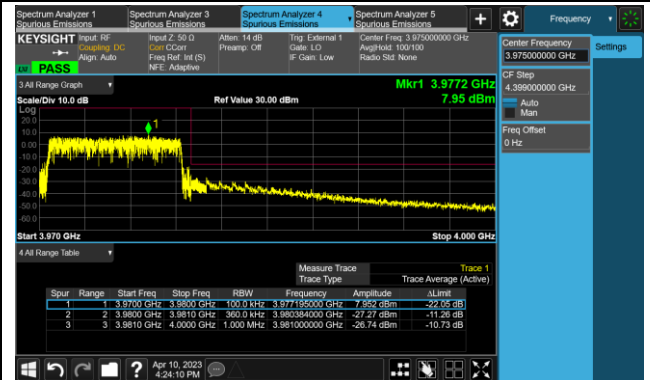

Upper Band Edge