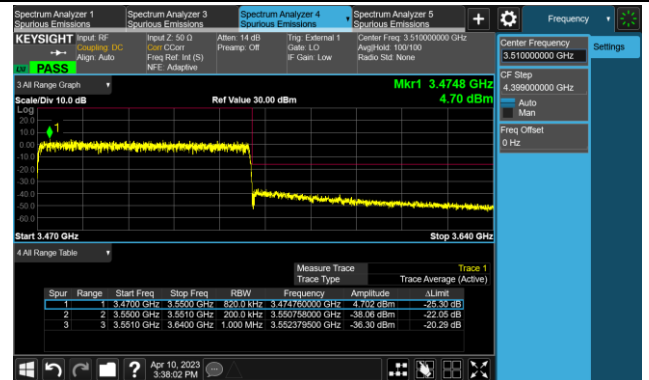

Lower Band Edge

Upper Band Edge

70MHz Channel Bandwidth - Full RB

Lower Band Edge

Upper Band Edge

80MHz Channel Bandwidth - Full RB

Lower Band Edge

Upper Band Edge

90MHz Channel Bandwidth - Full RB

Lower Band Edge

Upper Band Edge

100MHz Channel Bandwidth - Full RB

Lower Band Edge

Upper Band Edge

Test Site	WZ-SR6	Test Engineer	Cloud Guo
Test Date	2023/04/11 2023/05/11	Test Band	n77/n78_MIMO (Port 0) (3700 ~ 3980MHz)