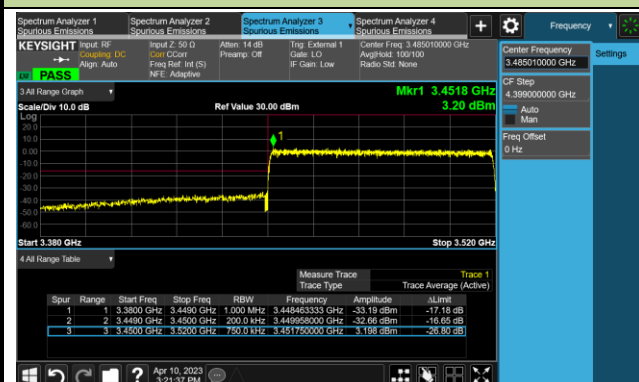

Lower Band Edge

Upper Band Edge

70MHz Channel Bandwidth - Full RB

Lower Band Edge

Upper Band Edge

80MHz Channel Bandwidth - Full RB

Lower Band Edge

Upper Band Edge

90MHz Channel Bandwidth - Full RB

Lower Band Edge

Upper Band Edge

100MHz Channel Bandwidth - Full RB

Lower Band Edge

Upper Band Edge

Test Site	WZ-SR6	Test Engineer	Cloud Guo
Test Date	2023/04/11 2023/05/11	Test Band	n77/n78_MIMO (Port 0) (3700 ~ 3980MHz)