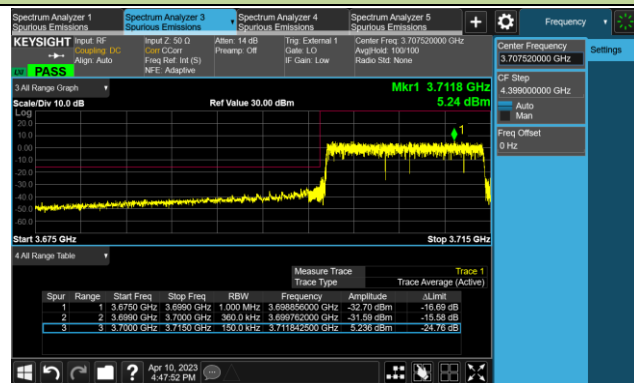

Lower Band Edge

Upper Band Edge

70MHz Channel Bandwidth - 1RB

Lower Band Edge

Upper Band Edge

80MHz Channel Bandwidth - 1RB

Lower Band Edge

Upper Band Edge

90MHz Channel Bandwidth - 1RB

Lower Band Edge

Upper Band Edge

100MHz Channel Bandwidth - 1RB

Lower Band Edge

Upper Band Edge

10MHz Channel Bandwidth - Full RB

Lower Band Edge

Upper Band Edge

15MHz Channel Bandwidth - Full RB

Lower Band Edge

Upper Band Edge

20MHz Channel Bandwidth - Full RB

Lower Band Edge

Upper Band Edge

25MHz Channel Bandwidth - Full RB