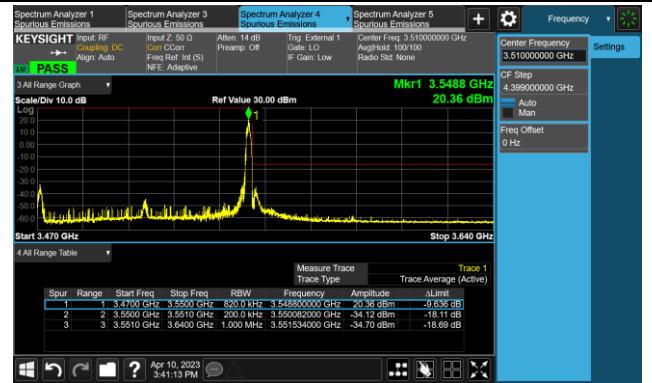

50MHz Channel Bandwidth - 1RB

Lower Band Edge

Upper Band Edge

60MHz Channel Bandwidth - 1RB

Lower Band Edge

Upper Band Edge

70MHz Channel Bandwidth - 1RB

Lower Band Edge

Upper Band Edge

80MHz Channel Bandwidth - 1RB

Lower Band Edge

Upper Band Edge

90MHz Channel Bandwidth - 1RB

Lower Band Edge

Upper Band Edge

100MHz Channel Bandwidth - 1RB

Lower Band Edge

Upper Band Edge

10MHz Channel Bandwidth - Full RB

Lower Band Edge

Upper Band Edge

15MHz Channel Bandwidth - Full RB

Lower Band Edge

Upper Band Edge

20MHz Channel Bandwidth - Full RB

Lower Band Edge

Upper Band Edge

25MHz Channel Bandwidth - Full RB

Lower Band Edge

Upper Band Edge

30MHz Channel Bandwidth - Full RB

Lower Band Edge