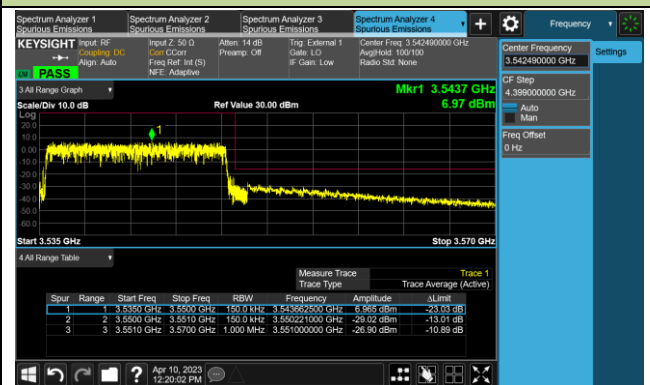

Upper Band Edge

80MHz Channel Bandwidth - 1RB

Lower Band Edge

Upper Band Edge

90MHz Channel Bandwidth - 1RB

Lower Band Edge

Upper Band Edge

100MHz Channel Bandwidth - 1RB

Lower Band Edge

Upper Band Edge

10MHz Channel Bandwidth - Full RB

Lower Band Edge

Upper Band Edge

15MHz Channel Bandwidth - Full RB

Lower Band Edge

Upper Band Edge

20MHz Channel Bandwidth - Full RB

Lower Band Edge

Upper Band Edge

25MHz Channel Bandwidth - Full RB

Lower Band Edge

Upper Band Edge

30MHz Channel Bandwidth - Full RB

Lower Band Edge