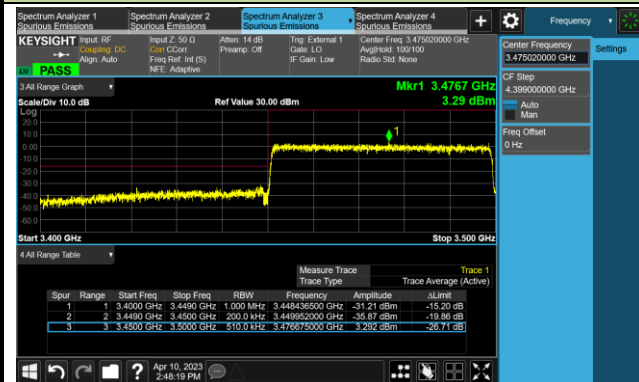

Upper Band Edge

40MHz Channel Bandwidth - Full RB

Lower Band Edge

Upper Band Edge

50MHz Channel Bandwidth - Full RB

Lower Band Edge

Upper Band Edge

60MHz Channel Bandwidth - Full RB

Lower Band Edge

Upper Band Edge

70MHz Channel Bandwidth - Full RB

Lower Band Edge

Upper Band Edge

80MHz Channel Bandwidth - Full RB

Lower Band Edge

Upper Band Edge

90MHz Channel Bandwidth - Full RB

Lower Band Edge

Upper Band Edge

100MHz Channel Bandwidth - Full RB

Lower Band Edge

Upper Band Edge

Test Site	WZ-SR6	Test Engineer	Cloud Guo
Test Date	2023/04/11 2023/05/11	Test Band	n77/n78_MIMO (Port 0) (3700 ~ 3980MHz)