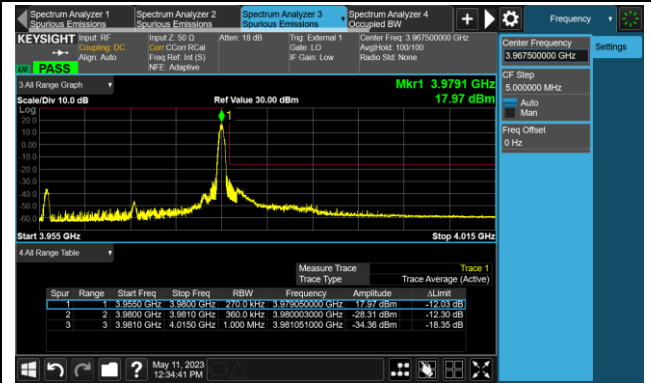

90MHz Channel Bandwidth - Full RB

Lower Band Edge

Upper Band Edge

100MHz Channel Bandwidth - Full RB

Lower Band Edge

Upper Band Edge

Test Site	WZ-SR6	Test Engineer	Cloud Guo
Test Date	2023/04/11 2023/05/11	Test Band	n77/n78_MIMO (Port 0) (3700 ~ 3980MHz)

10MHz Channel Bandwidth - 1RB

15MHz Channel Bandwidth - 1RB

20MHz Channel Bandwidth - 1RB

25MHz Channel Bandwidth - 1RB

Lower Band Edge

Upper Band Edge

30MHz Channel Bandwidth - 1RB

Lower Band Edge

Upper Band Edge

40MHz Channel Bandwidth - 1RB

Lower Band Edge

Upper Band Edge

50MHz Channel Bandwidth - 1RB

Lower Band Edge

Upper Band Edge

60MHz Channel Bandwidth - 1RB