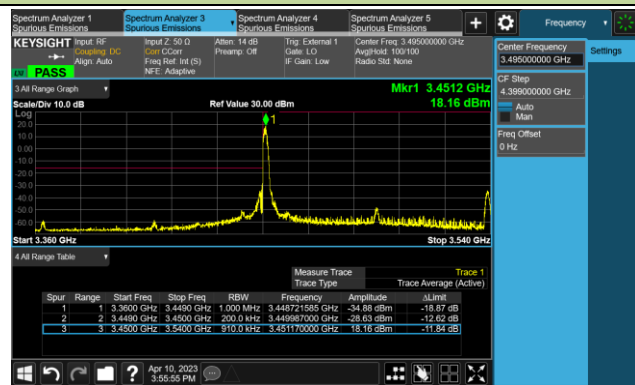

50MHz Channel Bandwidth - 1RB

Lower Band Edge

Upper Band Edge

60MHz Channel Bandwidth - 1RB

Lower Band Edge

Upper Band Edge

70MHz Channel Bandwidth - 1RB

Lower Band Edge

Upper Band Edge

80MHz Channel Bandwidth - 1RB

Lower Band Edge

Upper Band Edge

90MHz Channel Bandwidth - 1RB

Lower Band Edge

Upper Band Edge

100MHz Channel Bandwidth - 1RB

Lower Band Edge

Upper Band Edge

10MHz Channel Bandwidth - Full RB

Lower Band Edge

Upper Band Edge

15MHz Channel Bandwidth - Full RB

Lower Band Edge

Upper Band Edge

20MHz Channel Bandwidth - Full RB

Lower Band Edge

Upper Band Edge

25MHz Channel Bandwidth - Full RB

Lower Band Edge

Upper Band Edge

30MHz Channel Bandwidth - Full RB

Lower Band Edge