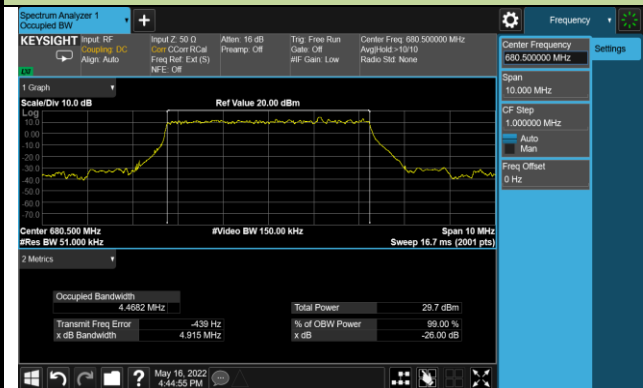

99% Bandwidth - PI/2 BPSK

5MHz Channel Bandwidth