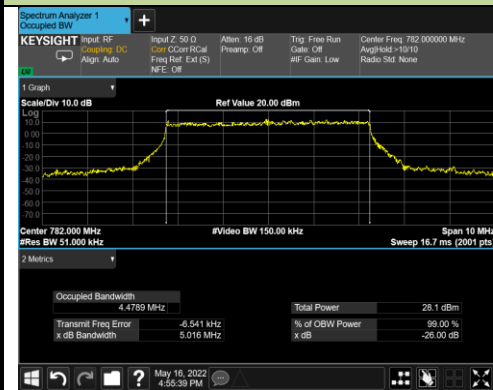

99% Bandwidth - 16QAM

5MHz Channel Bandwidth