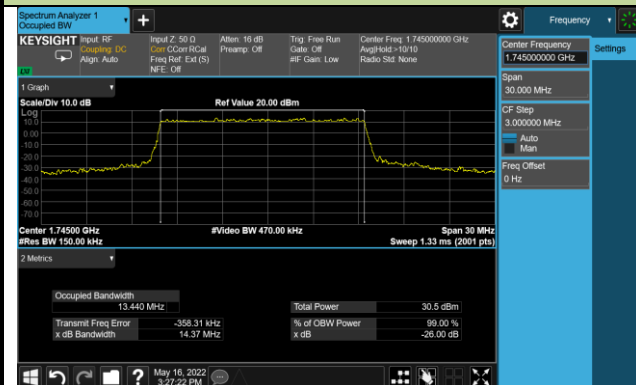

99% Bandwidth - QPSK

5MHz Channel Bandwidth

10MHz Channel Bandwidth

15MHz Channel Bandwidth

20MHz Channel Bandwidth

25MHz Channel Bandwidth

30MHz Channel Bandwidth

40MHz Channel Bandwidth