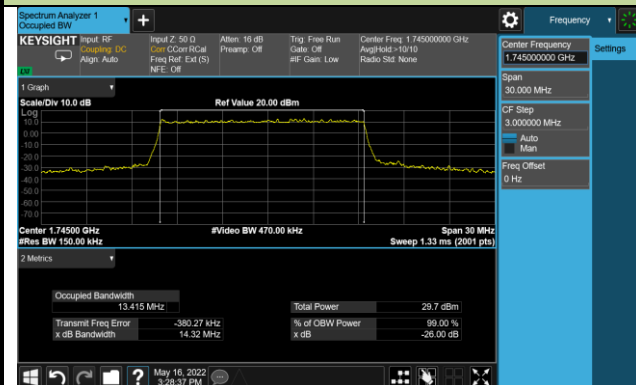

99% Bandwidth - 16QAM

5MHz Channel Bandwidth

10MHz Channel Bandwidth

15MHz Channel Bandwidth

20MHz Channel Bandwidth

25MHz Channel Bandwidth

30MHz Channel Bandwidth

40MHz Channel Bandwidth