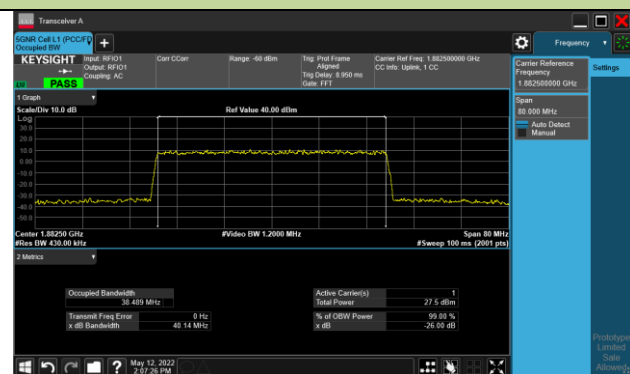

20MHz Channel Bandwidth

25MHz Channel Bandwidth

30MHz Channel Bandwidth

40MHz Channel Bandwidth

Test Site	SIP-SR1 WZ-SR6	Test Engineer	Candy Luo Cloud Guo
Test Date	2022/05/16 2023/05/12	Test Band	n66

Frequency (MHz)	Bandwidth (MHz)	99% Bandwidth (MHz)
PI/2 BPSK		
1745.0	5	4.48
1745.0	10	8.90
1745.0	15	13.39
1745.0	20	17.84
1745.0	25	22.82
1745.0	30	28.52
1745.0	40	38.42
QPSK		
1745.0	5	4.48
1745.0	10	8.90
1745.0	15	13.44
1745.0	20	17.84
1745.0	25	23.72
1745.0	30	28.51
1745.0	40	38.43
16QAM		
1745.0	5	4.48
1745.0	10	8.95
1745.0	15	13.42
1745.0	20	17.90
1745.0	25	23.71
1745.0	30	28.51
1745.0	40	38.51