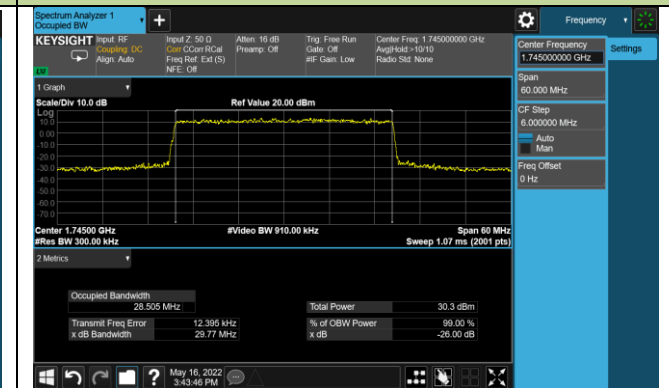

99% Bandwidth - QPSK

5MHz Channel Bandwidth

10MHz Channel Bandwidth

15MHz Channel Bandwidth

20MHz Channel Bandwidth

25MHz Channel Bandwidth

30MHz Channel Bandwidth

40MHz Channel Bandwidth