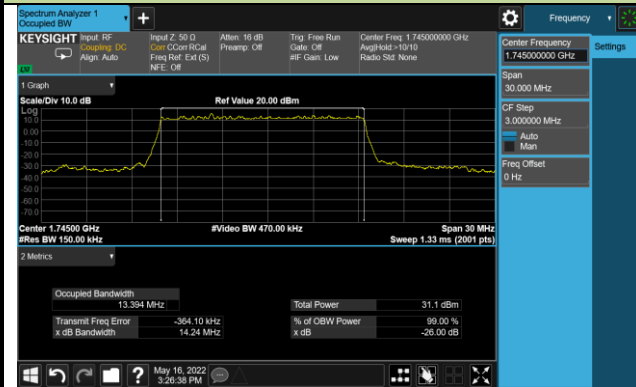

99% Bandwidth - PI/2 BPSK

5MHz Channel Bandwidth

10MHz Channel Bandwidth

15MHz Channel Bandwidth

20MHz Channel Bandwidth

25MHz Channel Bandwidth

30MHz Channel Bandwidth

40MHz Channel Bandwidth