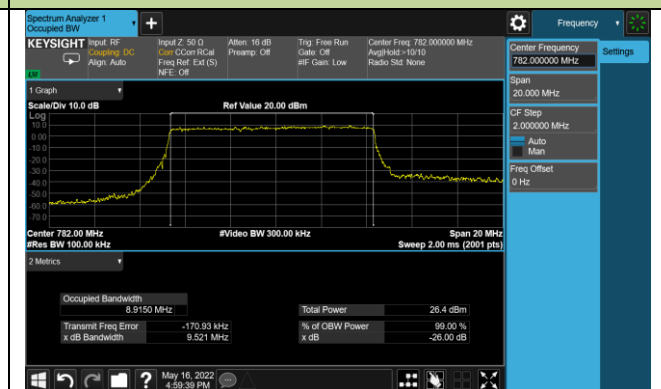

99% Bandwidth - 16QAM

5MHz Channel Bandwidth

10MHz Channel Bandwidth

99% Bandwidth - 64QAM

5MHz Channel Bandwidth

10MHz Channel Bandwidth

99% Bandwidth - 256QAM

5MHz Channel Bandwidth

10MHz Channel Bandwidth

Test Site	SIP-SR1	Test Engineer	Candy Luo
Test Date	2022/05/12	Test Band	n25

Frequency (MHz)	Bandwidth (MHz)	99% Bandwidth (MHz)
PI/2 BPSK		
1882.5	5	4.47
1882.5	10	9.20
1882.5	15	14.00
1882.5	20	18.70
1882.5	25	23.46
1882.5	30	28.51
1882.5	40	38.42
QPSK		
1882.5	5	4.48
1882.5	10	9.21
1882.5	15	14.00
1882.5	20	18.68
1882.5	25	23.67
1882.5	30	28.51
1882.5	40	38.50
16QAM		
1882.5	5	4.48
1882.5	10	9.24
1882.5	15	1.06
1882.5	20	18.70
1882.5	25	23.66
1882.5	30	28.52
1882.5	40	38.49
64QAM		
1882.5	5	4.47
1882.5	10	9.21
1882.5	15	13.98
1882.5	25	18.69
1882.5	30	23.42
1882.5	40	28.58
1882.5	20	38.42