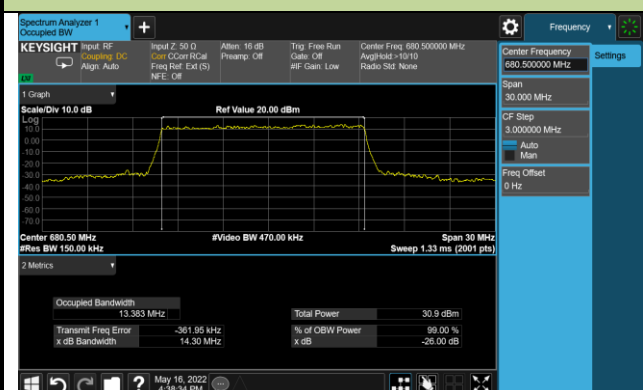

15MHz Channel Bandwidth