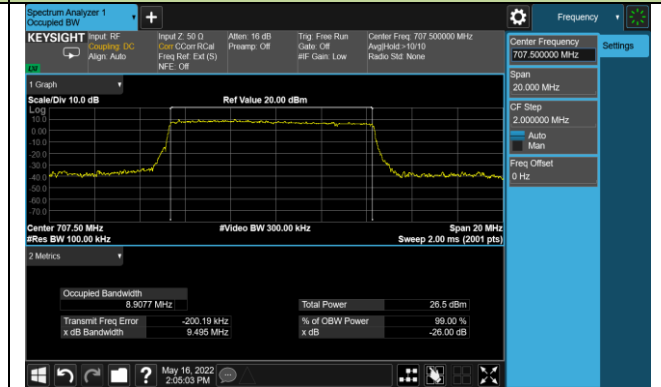

99% Bandwidth - 256QAM

5MHz Channel Bandwidth

10MHz Channel Bandwidth

15MHz Channel Bandwidth

Test Site	SIP-SR1	Test Engineer	Candy Luo
Test Date	2022/05/16	Test Band	n13

Frequency (MHz)	Bandwidth (MHz)	99% Bandwidth (MHz)
PI/2 BPSK		
707.5	5	4.46
707.5	10	8.89
QPSK		
707.5	5	4.48
707.5	10	8.91
16QAM		
707.5	5	4.48
707.5	10	8.94
64QAM		
707.5	5	4.47
707.5	10	8.92
256QAM		
707.5	5	4.48
707.5	10	8.92