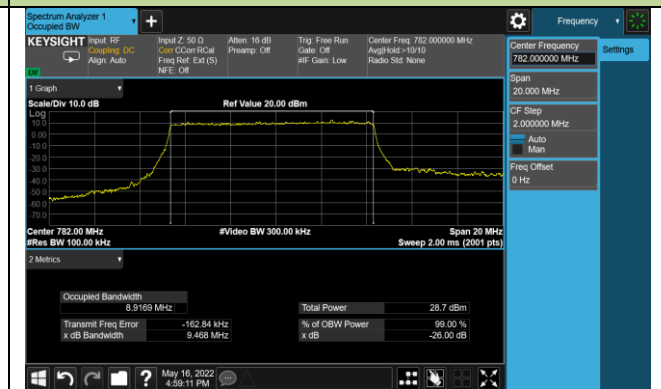

99% Bandwidth - 16QAM

5MHz Channel Bandwidth

10MHz Channel Bandwidth

99% Bandwidth - 64QAM

5MHz Channel Bandwidth

10MHz Channel Bandwidth

99% Bandwidth - 256QAM

5MHz Channel Bandwidth

10MHz Channel Bandwidth

Test Site	SIP-SR1	Test Engineer	Candy Luo
Test Date	2022/05/12	Test Band	n25

Frequency (MHz)	Bandwidth (MHz)	99% Bandwidth (MHz)
PI/2 BPSK		
1882.5	5	4.47
1882.5	10	9.20
1882.5	15	14.00
1882.5	20	18.70
1882.5	25	23.46
1882.5	30	28.51
1882.5	40	38.42
QPSK		
1882.5	5	4.48
1882.5	10	9.21
1882.5	15	14.00
1882.5	20	18.68
1882.5	25	23.67
1882.5	30	28.51
1882.5	40	38.50
16QAM		
1882.5	5	4.48
1882.5	10	9.24
1882.5	15	1.06
1882.5	20	18.70
1882.5	25	23.66
1882.5	30	28.52
1882.5	40	38.49
64QAM		
1882.5	5	4.47
1882.5	10	9.21
1882.5	15	13.98
1882.5	25	18.69
1882.5	30	23.42
1882.5	40	28.58
1882.5	20	38.42