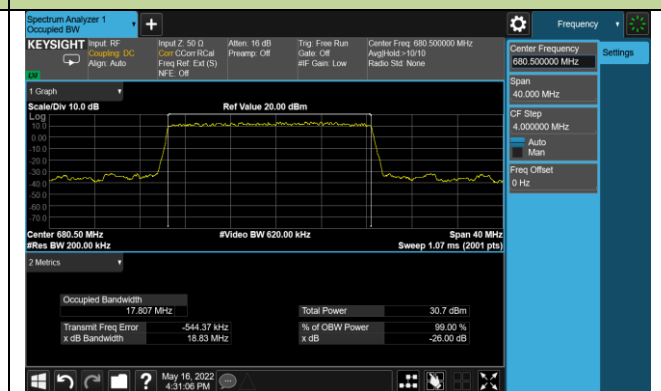

99% Bandwidth - PI/2 BPSK

5MHz Channel Bandwidth

10MHz Channel Bandwidth

15MHz Channel Bandwidth

20MHz Channel Bandwidth

99% Bandwidth - QPSK

5MHz Channel Bandwidth

10MHz Channel Bandwidth