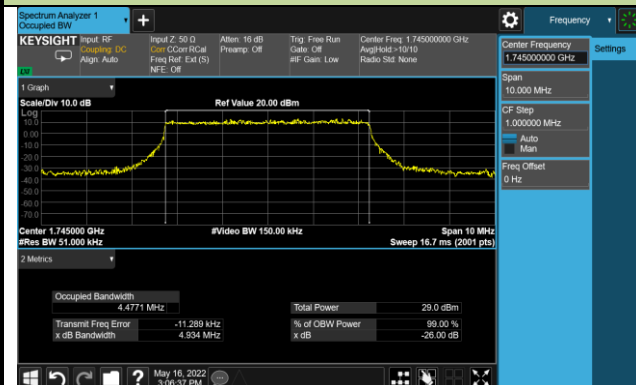

99% Bandwidth - QPSK

5MHz Channel Bandwidth