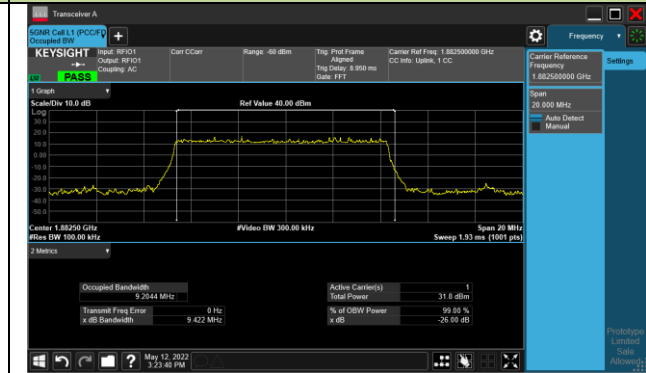

10MHz Channel Bandwidth