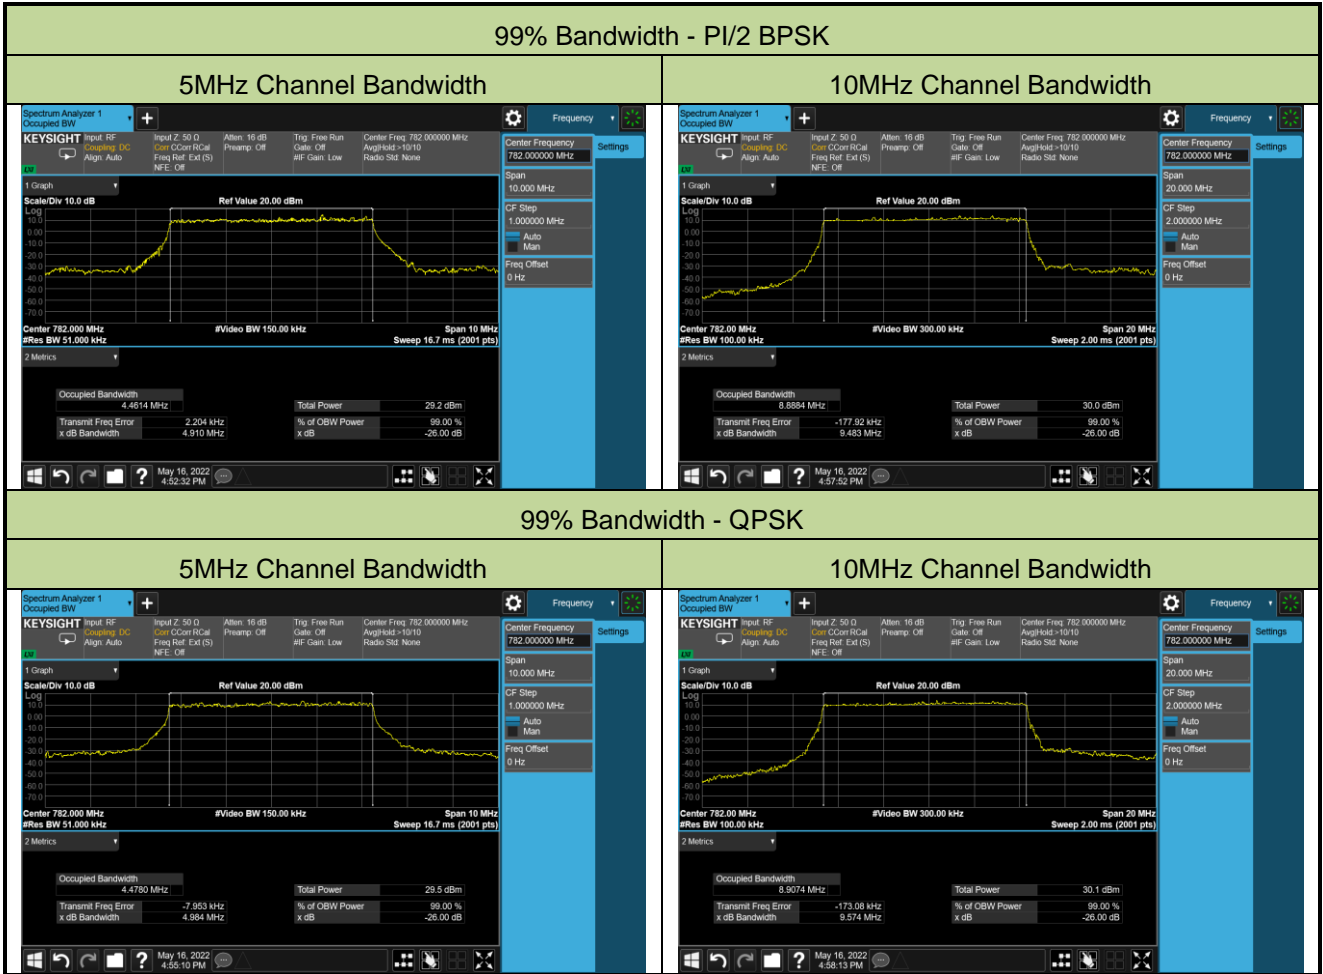

99% Bandwidth - 256QAM

5MHz Channel Bandwidth

10MHz Channel Bandwidth

15MHz Channel Bandwidth

Test Site	SIP-SR1	Test Engineer	Candy Luo
Test Date	2022/05/16	Test Band	n13

Frequency (MHz)	Bandwidth (MHz)	99% Bandwidth (MHz)
PI/2 BPSK		
707.5	5	4.46
707.5	10	8.89
QPSK		
707.5	5	4.48
707.5	10	8.91
16QAM		
707.5	5	4.48
707.5	10	8.94
64QAM		
707.5	5	4.47
707.5	10	8.92
256QAM		
707.5	5	4.48
707.5	10	8.92