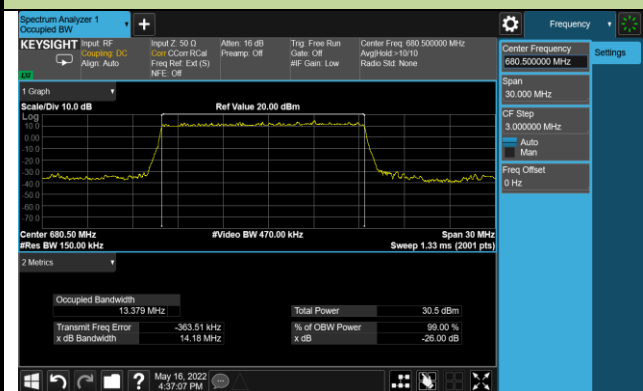

99% Bandwidth - PI/2 BPSK

5MHz Channel Bandwidth

10MHz Channel Bandwidth

15MHz Channel Bandwidth

20MHz Channel Bandwidth

99% Bandwidth - QPSK

5MHz Channel Bandwidth

10MHz Channel Bandwidth