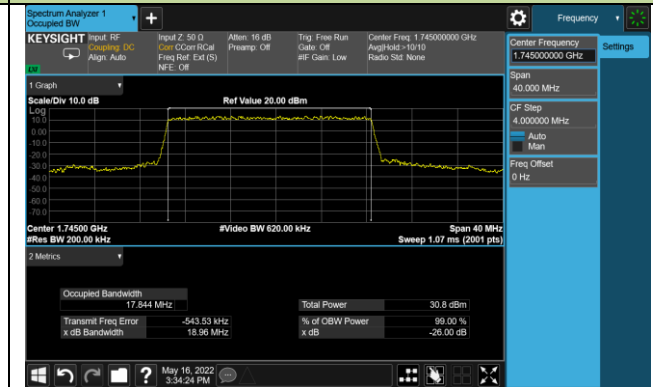

99% Bandwidth - PI/2 BPSK

5MHz Channel Bandwidth

10MHz Channel Bandwidth

15MHz Channel Bandwidth

20MHz Channel Bandwidth

25MHz Channel Bandwidth

30MHz Channel Bandwidth

40MHz Channel Bandwidth