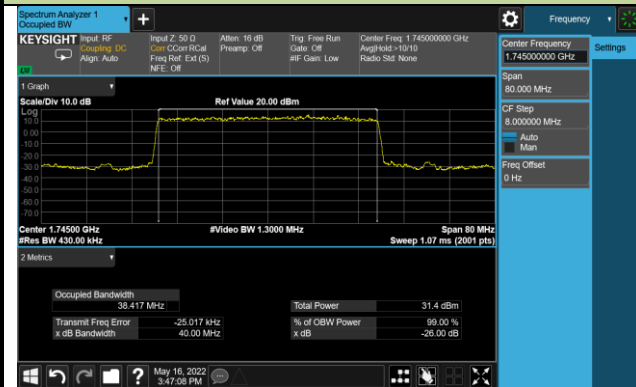

99% Bandwidth - PI/2 BPSK

5MHz Channel Bandwidth

10MHz Channel Bandwidth

15MHz Channel Bandwidth

20MHz Channel Bandwidth

25MHz Channel Bandwidth

30MHz Channel Bandwidth

40MHz Channel Bandwidth