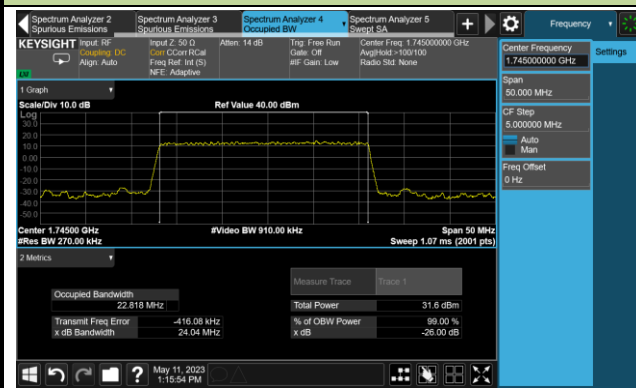

99% Bandwidth - PI/2 BPSK

5MHz Channel Bandwidth

10MHz Channel Bandwidth

15MHz Channel Bandwidth

20MHz Channel Bandwidth

25MHz Channel Bandwidth

30MHz Channel Bandwidth

40MHz Channel Bandwidth