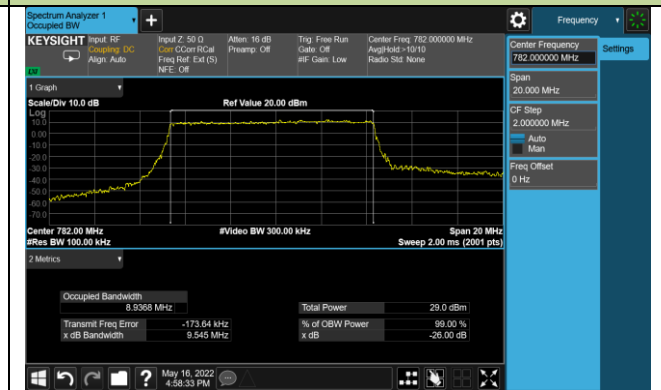

10MHz Channel Bandwidth