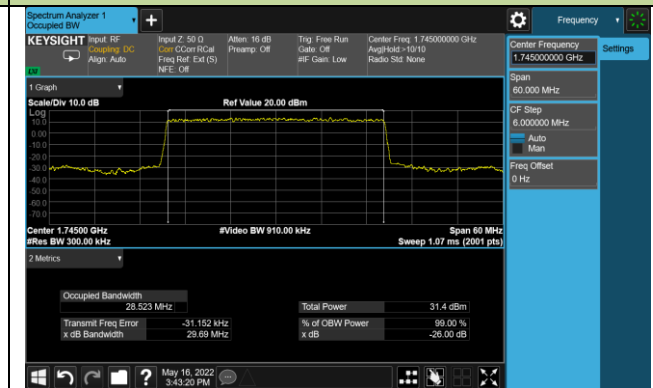

99% Bandwidth - PI/2 BPSK

5MHz Channel Bandwidth

10MHz Channel Bandwidth

15MHz Channel Bandwidth

20MHz Channel Bandwidth

25MHz Channel Bandwidth

30MHz Channel Bandwidth

40MHz Channel Bandwidth