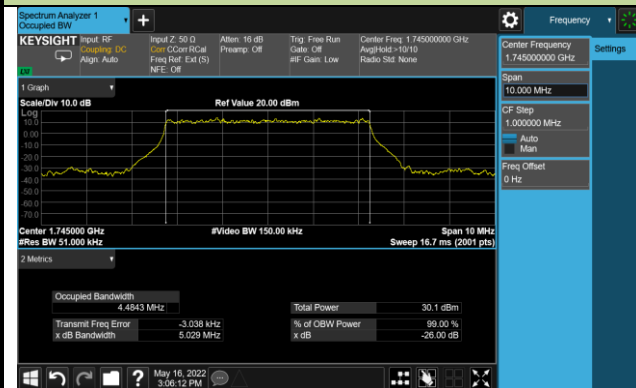

99% Bandwidth - PI/2 BPSK

5MHz Channel Bandwidth