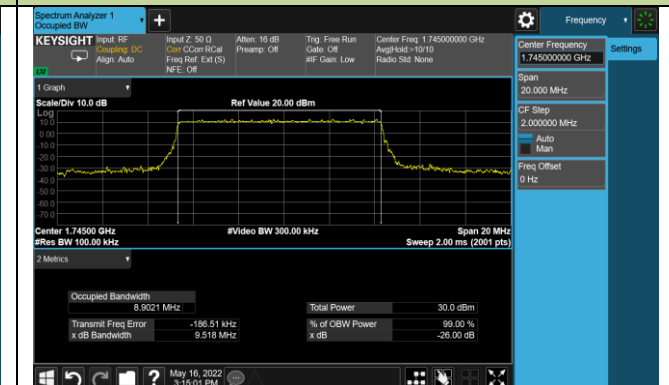

10MHz Channel Bandwidth