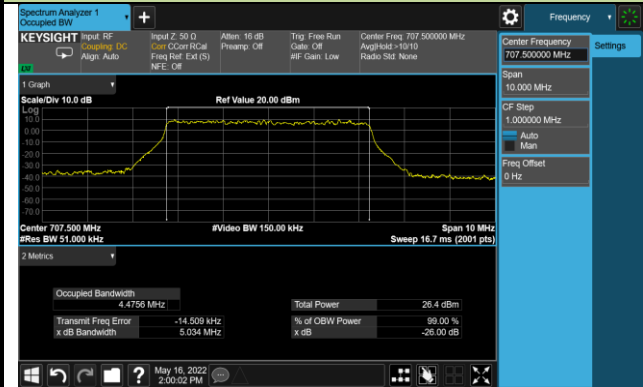

99% Bandwidth - 256QAM

5MHz Channel Bandwidth

10MHz Channel Bandwidth

15MHz Channel Bandwidth

Test Site	SIP-SR1	Test Engineer	Candy Luo
Test Date	2022/05/16	Test Band	n13

Frequency (MHz)	Bandwidth (MHz)	99% Bandwidth (MHz)
PI/2 BPSK		
707.5	5	4.46
707.5	10	8.89
QPSK		
707.5	5	4.48
707.5	10	8.91
16QAM		
707.5	5	4.48
707.5	10	8.94
64QAM		
707.5	5	4.47
707.5	10	8.92
256QAM		
707.5	5	4.48
707.5	10	8.92