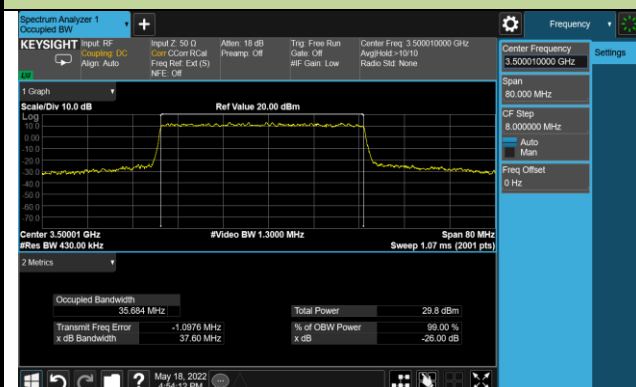

50MHz Channel Bandwidth

60MHz Channel Bandwidth

70MHz Channel Bandwidth

99% Bandwidth - 256QAM

10MHz Channel Bandwidth

15MHz Channel Bandwidth

20MHz Channel Bandwidth

30MHz Channel Bandwidth

40MHz Channel Bandwidth

50MHz Channel Bandwidth

60MHz Channel Bandwidth

70MHz Channel Bandwidth

Test Site	SIP-SR1 WZ-SR6	Test Engineer	Candy Luo Cloud Guo
Test Date	2022/05/18 2023/05/11	Test Band	n77/n78_HPUE (3700 ~ 3980MHz)