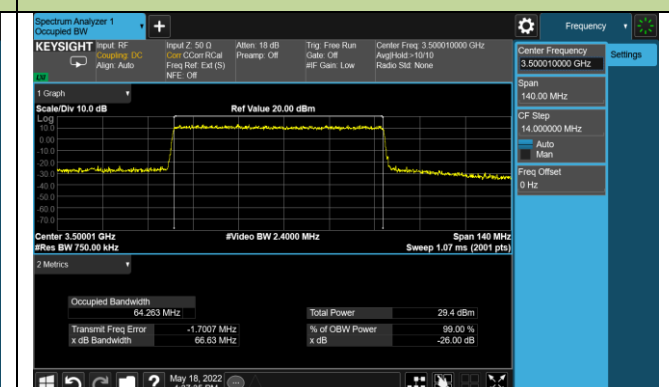

40MHz Channel Bandwidth

50MHz Channel Bandwidth

60MHz Channel Bandwidth

70MHz Channel Bandwidth

Test Site	SIP-SR1 WZ-SR6	Test Engineer	Candy Luo Cloud Guo
Test Date	2022/05/18 2023/05/11	Test Band	n77/n78_HPUE (3700 ~ 3980MHz)