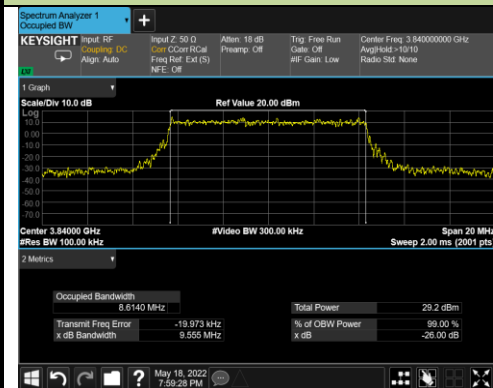

99% Bandwidth - 16QAM

10MHz Channel Bandwidth