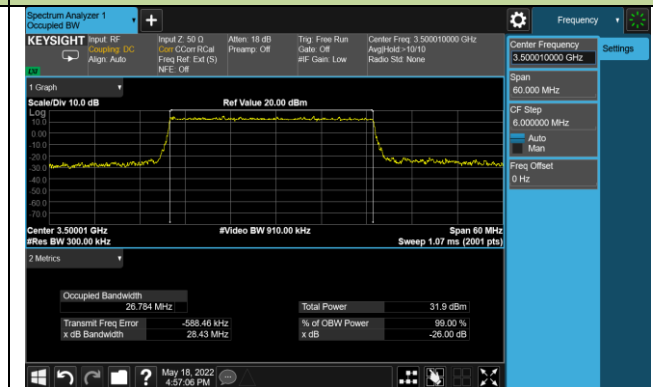

70MHz Channel Bandwidth

99% Bandwidth - 16QAM

10MHz Channel Bandwidth

15MHz Channel Bandwidth

20MHz Channel Bandwidth

30MHz Channel Bandwidth

40MHz Channel Bandwidth

50MHz Channel Bandwidth