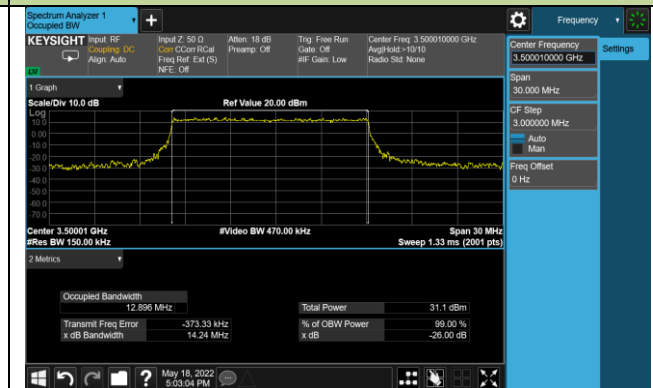

70MHz Channel Bandwidth

99% Bandwidth - 16QAM

10MHz Channel Bandwidth

15MHz Channel Bandwidth

20MHz Channel Bandwidth

30MHz Channel Bandwidth

40MHz Channel Bandwidth

50MHz Channel Bandwidth