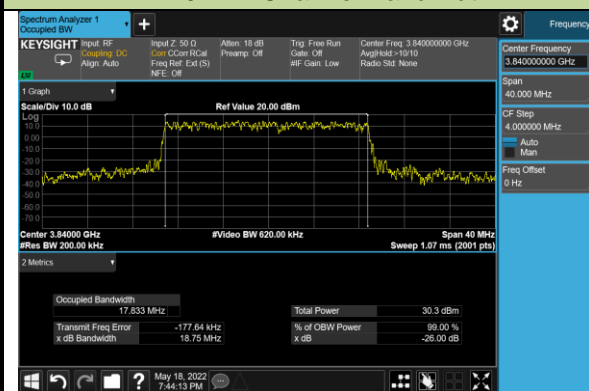

20MHz Channel Bandwidth