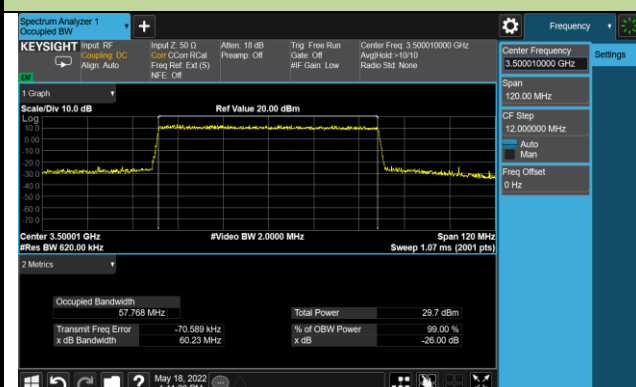

40MHz Channel Bandwidth

50MHz Channel Bandwidth

60MHz Channel Bandwidth

70MHz Channel Bandwidth

Test Site	SIP-SR1 WZ-SR6	Test Engineer	Candy Luo Cloud Guo
Test Date	2022/05/18 2023/05/11	Test Band	n77/n78_HPUE (3700 ~ 3980MHz)