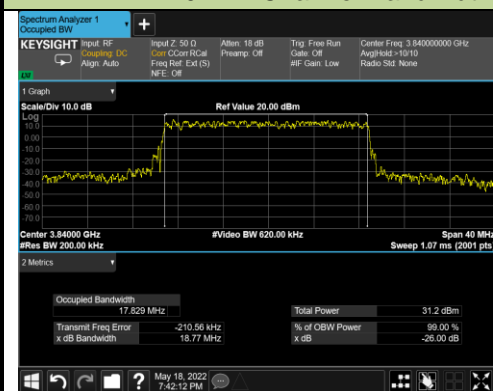

20MHz Channel Bandwidth