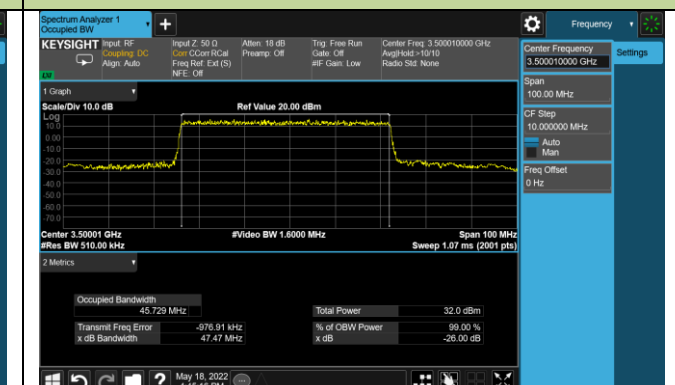

99% Bandwidth - QPSK

10MHz Channel Bandwidth

15MHz Channel Bandwidth

20MHz Channel Bandwidth

30MHz Channel Bandwidth

40MHz Channel Bandwidth

50MHz Channel Bandwidth

60MHz Channel Bandwidth