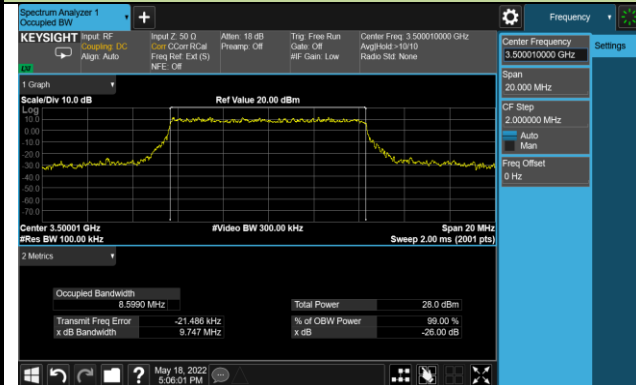

50MHz Channel Bandwidth

60MHz Channel Bandwidth

70MHz Channel Bandwidth

99% Bandwidth - 256QAM

10MHz Channel Bandwidth

15MHz Channel Bandwidth

20MHz Channel Bandwidth

30MHz Channel Bandwidth

40MHz Channel Bandwidth

50MHz Channel Bandwidth

60MHz Channel Bandwidth

70MHz Channel Bandwidth

Test Site	SIP-SR1 WZ-SR6	Test Engineer	Candy Luo Cloud Guo
Test Date	2022/05/18 2023/05/11	Test Band	n77/n78_HPUE (3700 ~ 3980MHz)