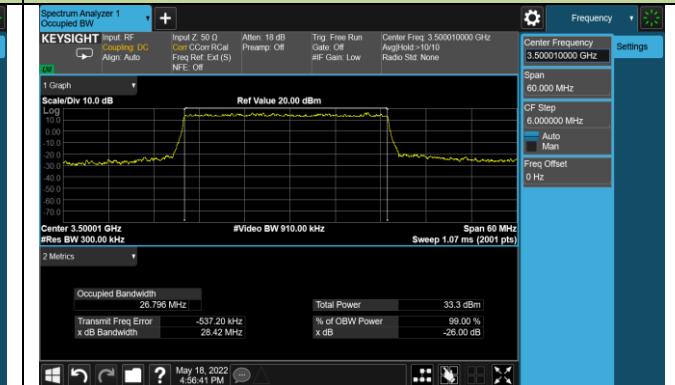

99% Bandwidth - QPSK

10MHz Channel Bandwidth

15MHz Channel Bandwidth

20MHz Channel Bandwidth

30MHz Channel Bandwidth

40MHz Channel Bandwidth

50MHz Channel Bandwidth

60MHz Channel Bandwidth