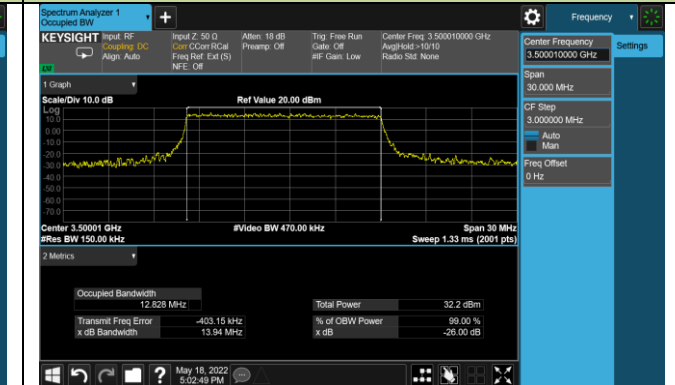

99% Bandwidth - QPSK

10MHz Channel Bandwidth

15MHz Channel Bandwidth

20MHz Channel Bandwidth

30MHz Channel Bandwidth

40MHz Channel Bandwidth

50MHz Channel Bandwidth

60MHz Channel Bandwidth