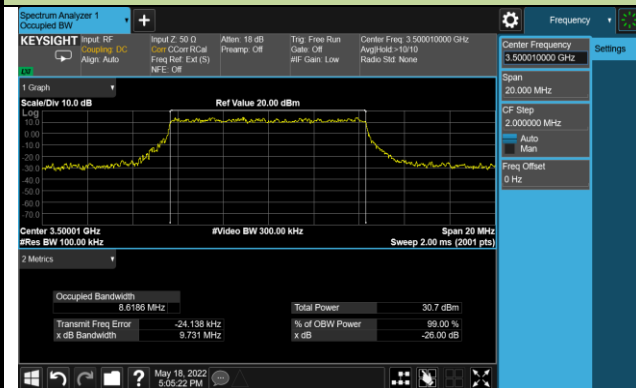

99% Bandwidth - 16QAM

10MHz Channel Bandwidth