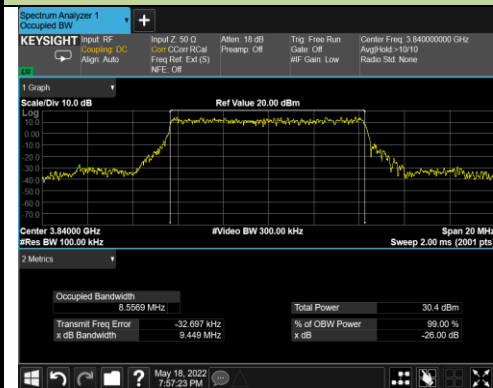

99% Bandwidth - PI/2 BPSK

10MHz Channel Bandwidth