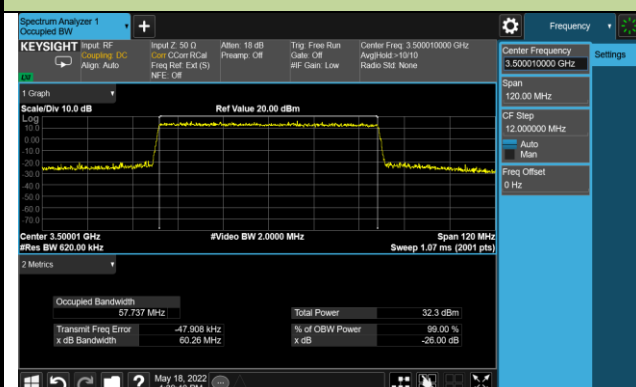

60MHz Channel Bandwidth