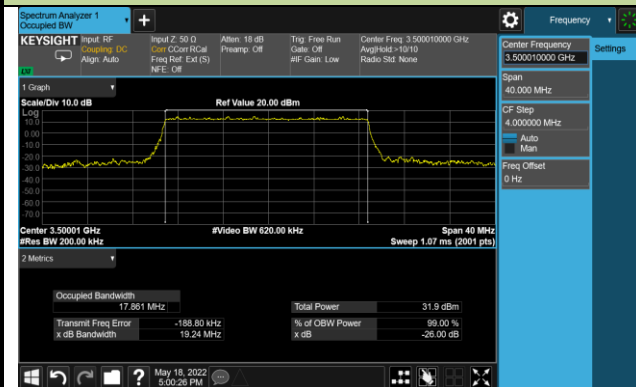

70MHz Channel Bandwidth

99% Bandwidth - 16QAM

10MHz Channel Bandwidth

15MHz Channel Bandwidth

20MHz Channel Bandwidth

30MHz Channel Bandwidth

40MHz Channel Bandwidth

50MHz Channel Bandwidth