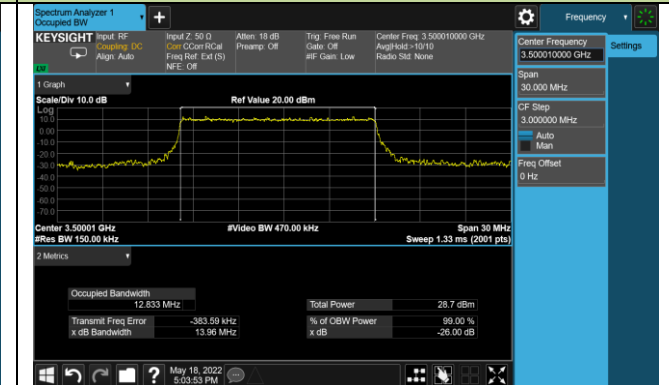

50MHz Channel Bandwidth

60MHz Channel Bandwidth

70MHz Channel Bandwidth

99% Bandwidth - 256QAM

10MHz Channel Bandwidth

15MHz Channel Bandwidth

20MHz Channel Bandwidth

30MHz Channel Bandwidth

40MHz Channel Bandwidth

50MHz Channel Bandwidth

60MHz Channel Bandwidth

70MHz Channel Bandwidth

Test Site	SIP-SR1 WZ-SR6	Test Engineer	Candy Luo Cloud Guo
Test Date	2022/05/18 2023/05/11	Test Band	n77/n78_HPUE (3700 ~ 3980MHz)