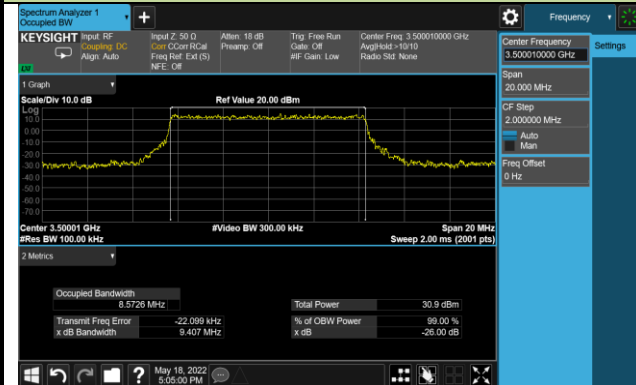

99% Bandwidth - QPSK

10MHz Channel Bandwidth

15MHz Channel Bandwidth

20MHz Channel Bandwidth

30MHz Channel Bandwidth

40MHz Channel Bandwidth

50MHz Channel Bandwidth

60MHz Channel Bandwidth