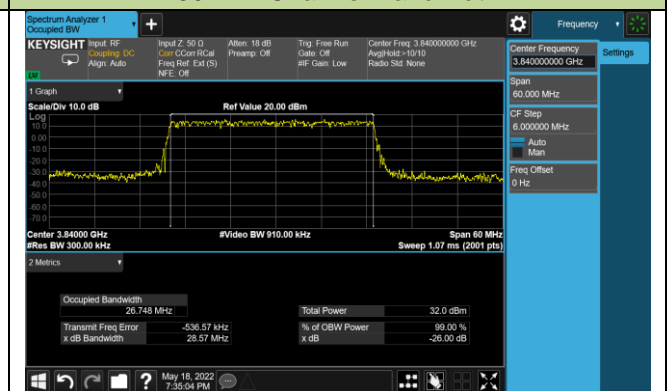

30MHz Channel Bandwidth