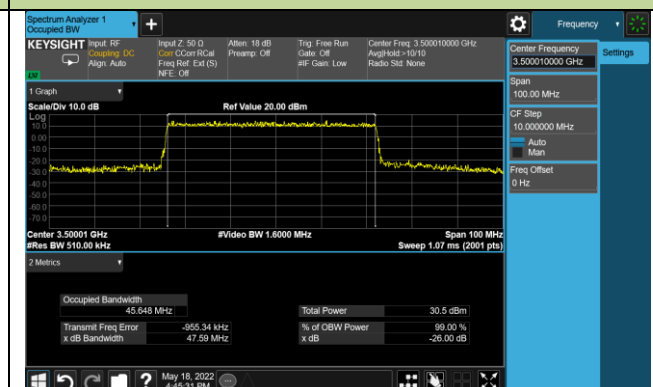

70MHz Channel Bandwidth

99% Bandwidth - 16QAM

10MHz Channel Bandwidth

15MHz Channel Bandwidth

20MHz Channel Bandwidth

30MHz Channel Bandwidth

40MHz Channel Bandwidth

50MHz Channel Bandwidth