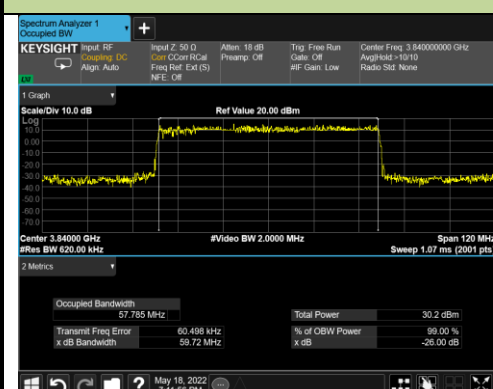

60MHz Channel Bandwidth