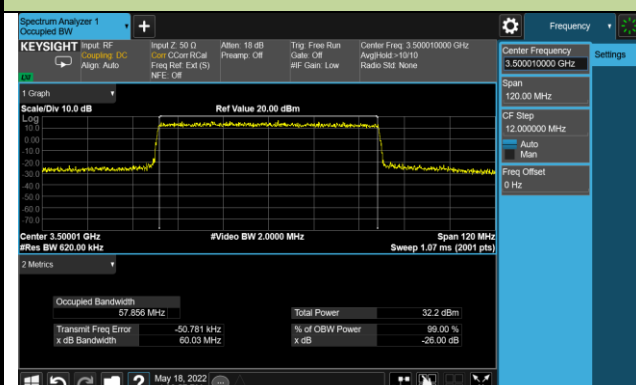

99% Bandwidth - QPSK

10MHz Channel Bandwidth

15MHz Channel Bandwidth

20MHz Channel Bandwidth

30MHz Channel Bandwidth

40MHz Channel Bandwidth

50MHz Channel Bandwidth

60MHz Channel Bandwidth