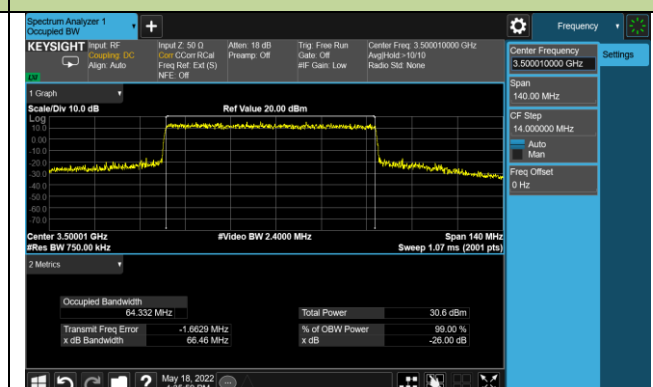

70MHz Channel Bandwidth