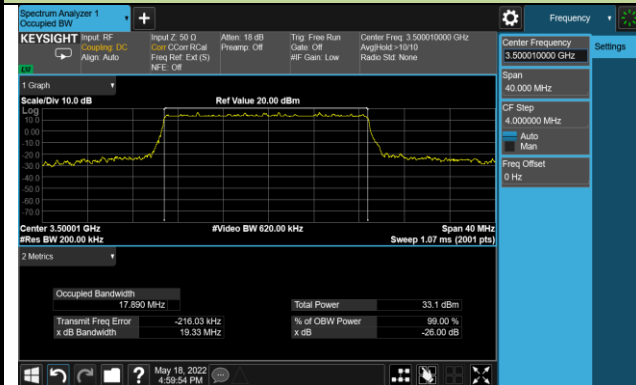

99% Bandwidth - QPSK

10MHz Channel Bandwidth

15MHz Channel Bandwidth

20MHz Channel Bandwidth

30MHz Channel Bandwidth

40MHz Channel Bandwidth

50MHz Channel Bandwidth

60MHz Channel Bandwidth