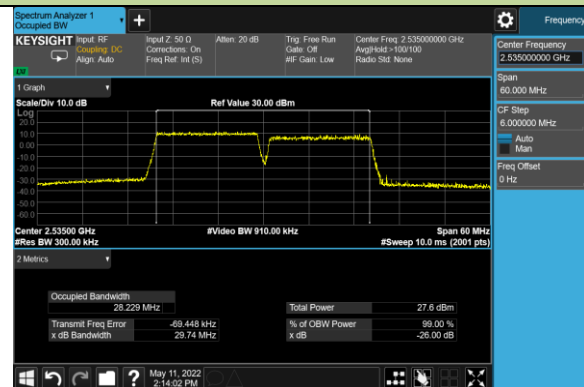

15+15MHz Channel Bandwidth