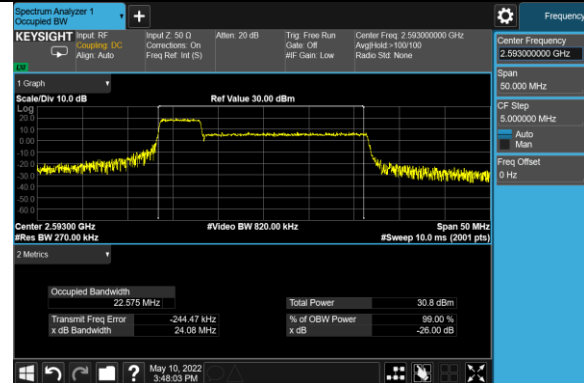

99% Bandwidth - 16QAM

5+20MHz Channel Bandwidth