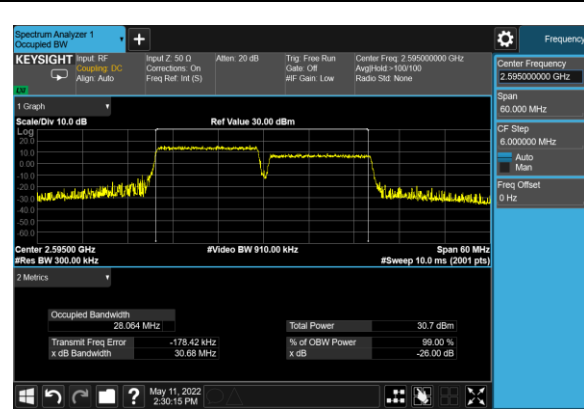

99% Bandwidth - 16QAM

15+15MHz Channel Bandwidth