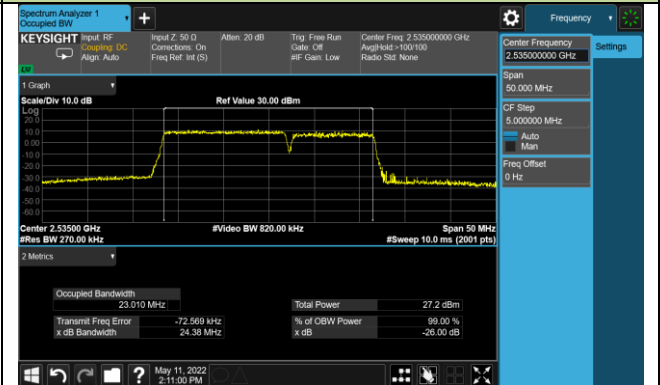

15+10MHz Channel Bandwidth