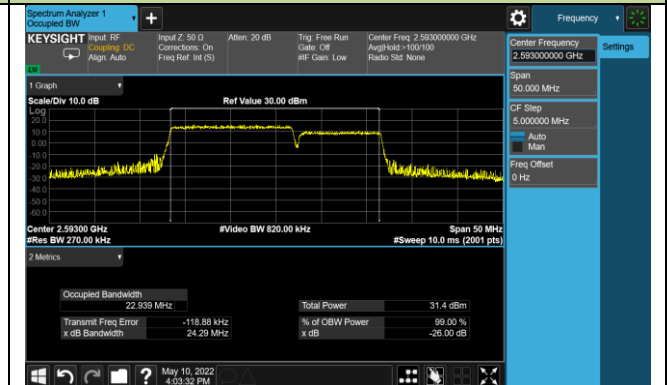

15+10MHz Channel Bandwidth