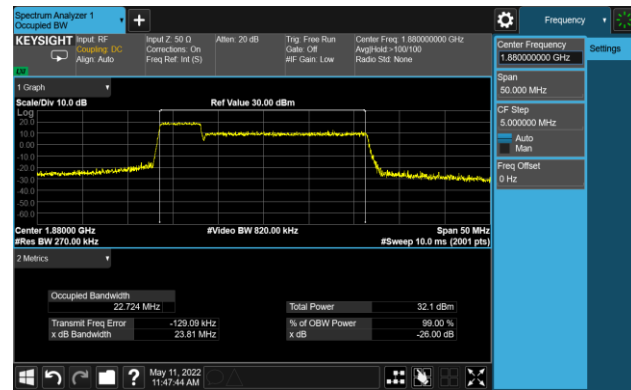

99% Bandwidth - 256QAM

5+20MHz Channel Bandwidth