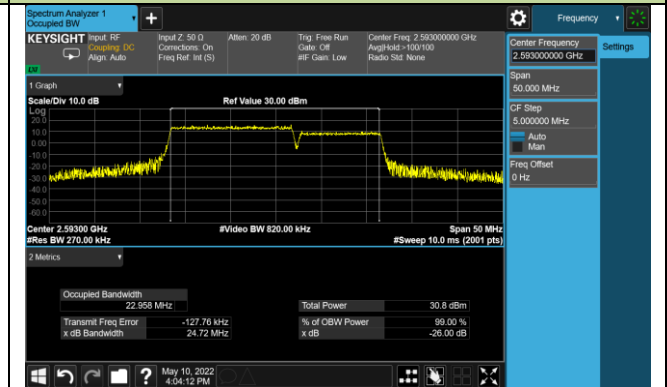

15+10MHz Channel Bandwidth