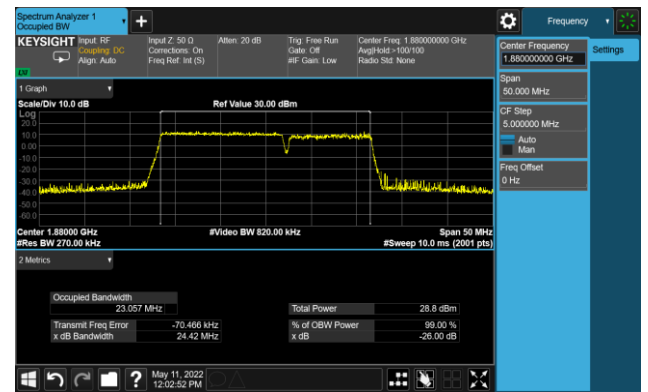

15+10MHz Channel Bandwidth