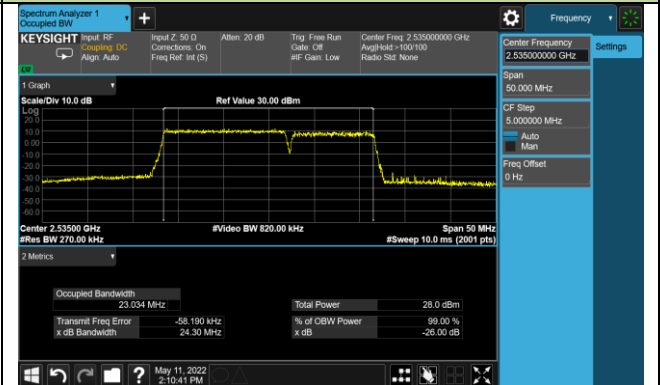

15+10MHz Channel Bandwidth