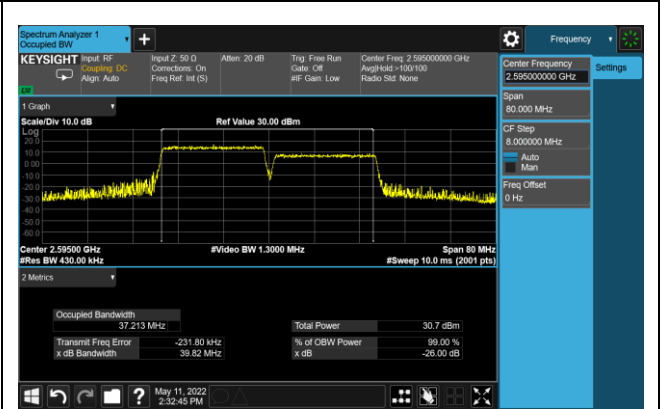

20+20MHz Channel Bandwidth