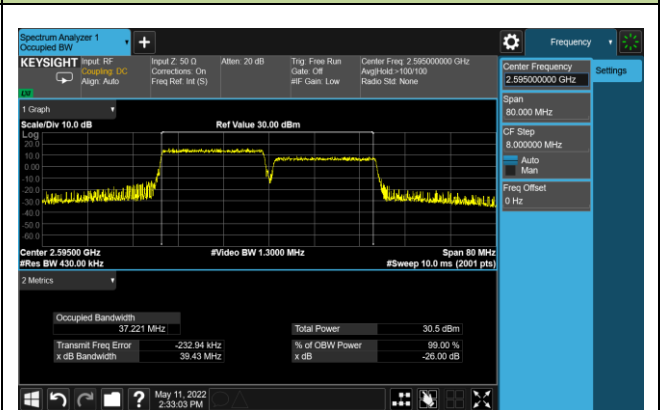

20+20MHz Channel Bandwidth