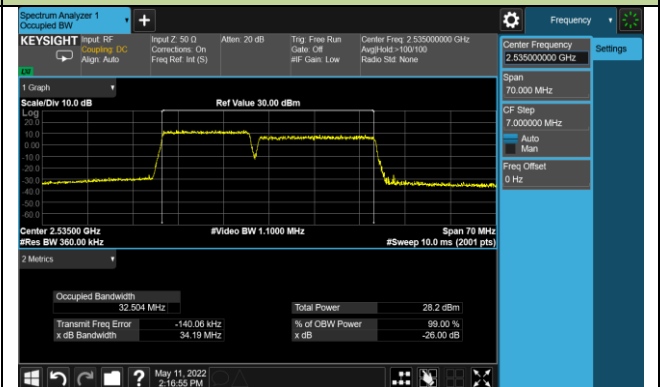

15+20MHz Channel Bandwidth