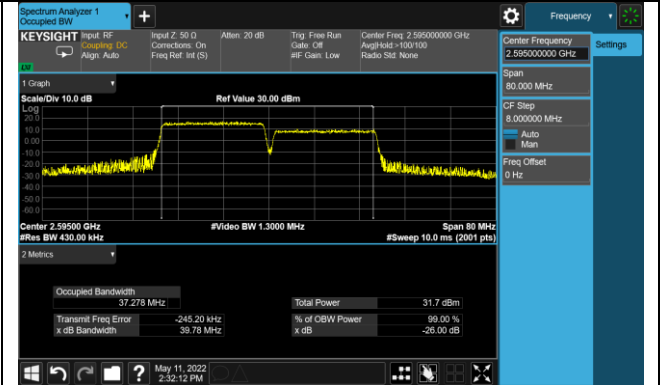

20+20MHz Channel Bandwidth