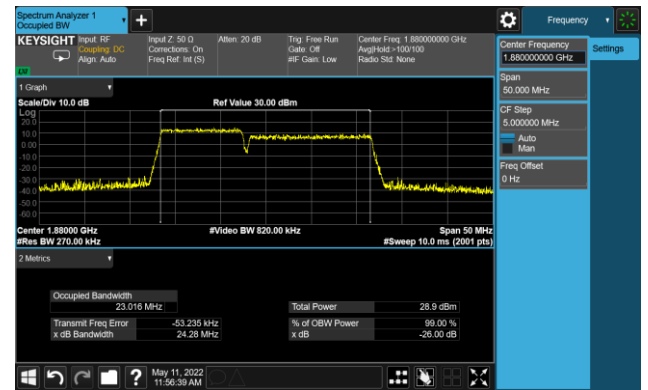

10+15MHz Channel Bandwidth