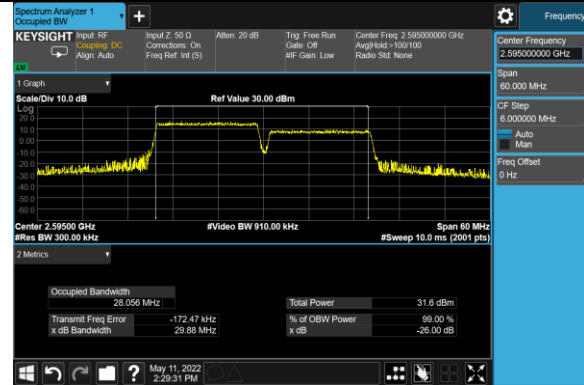

99% Bandwidth - QPSK

15+15MHz Channel Bandwidth