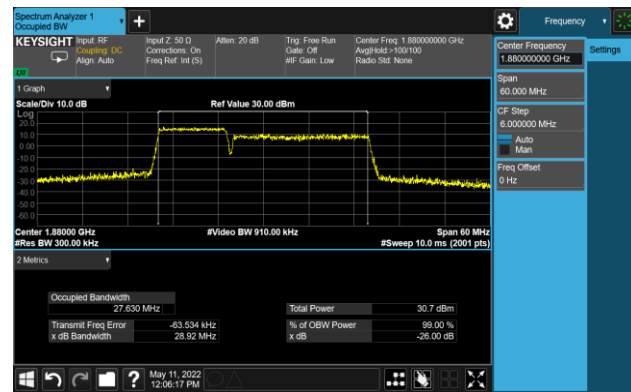

10+20MHz Channel Bandwidth