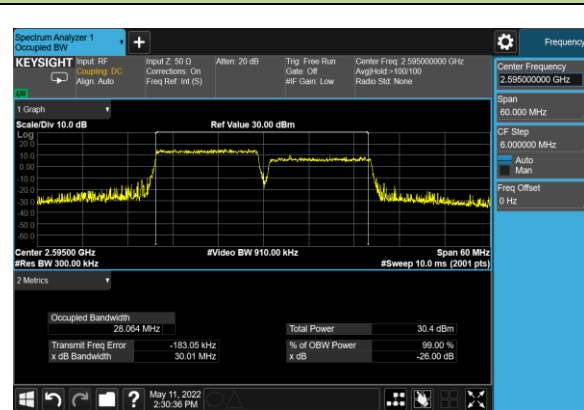

99% Bandwidth - 64QAM

15+15MHz Channel Bandwidth