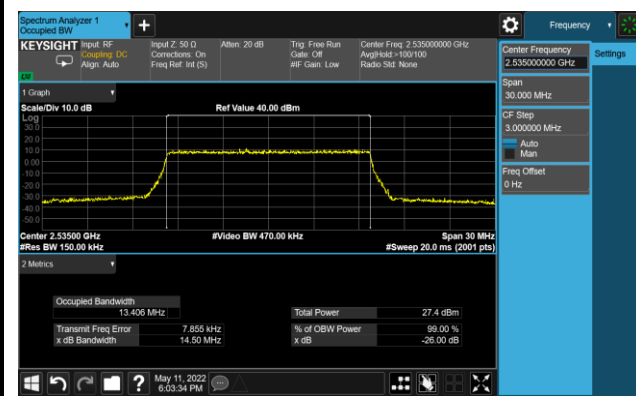

99% Bandwidth - 256QAM

5MHz Channel Bandwidth

10MHz Channel Bandwidth

15MHz Channel Bandwidth

20MHz Channel Bandwidth

Test Site	SIP-SR1	Test Engineer	Allen Zou
Test Date	2022/05/11 ~ 2022/05/12	Test Band	LTE Band 12