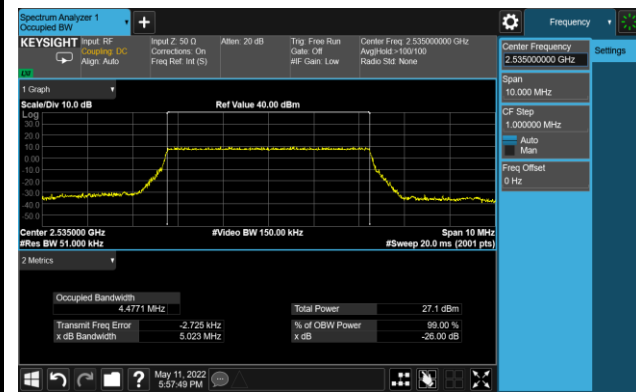

99% Bandwidth - 256QAM

5MHz Channel Bandwidth

10MHz Channel Bandwidth

15MHz Channel Bandwidth

20MHz Channel Bandwidth

Test Site	SIP-SR1	Test Engineer	Allen Zou
Test Date	2022/05/11 ~ 2022/05/12	Test Band	LTE Band 12