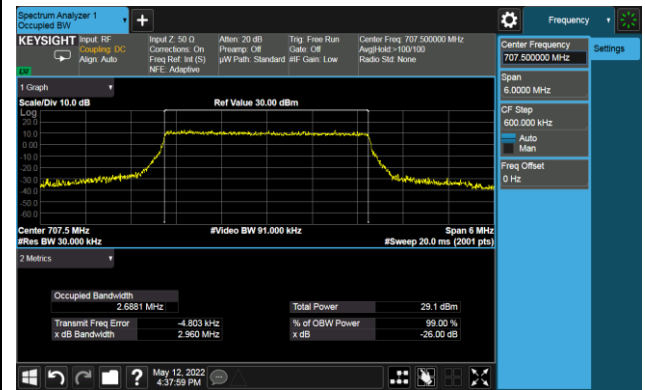

3MHz Channel Bandwidth