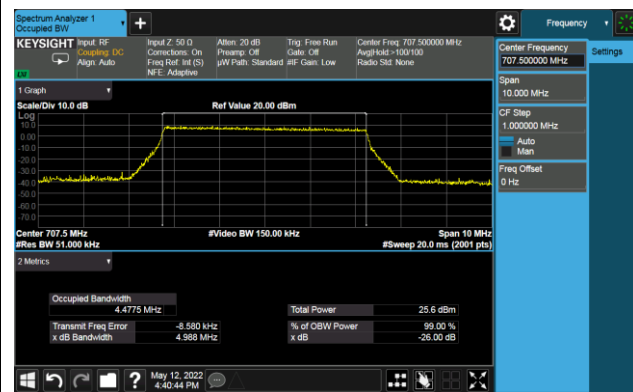

5MHz Channel Bandwidth