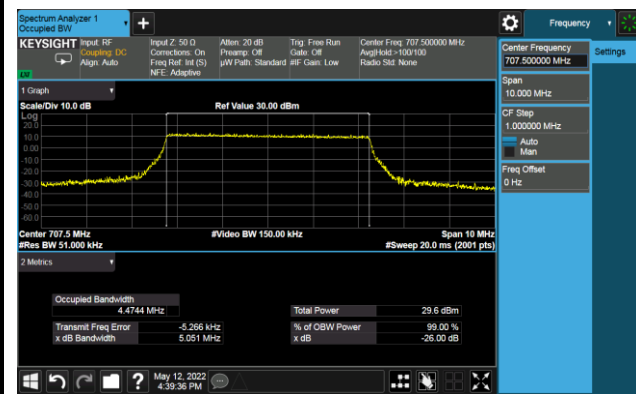

5MHz Channel Bandwidth