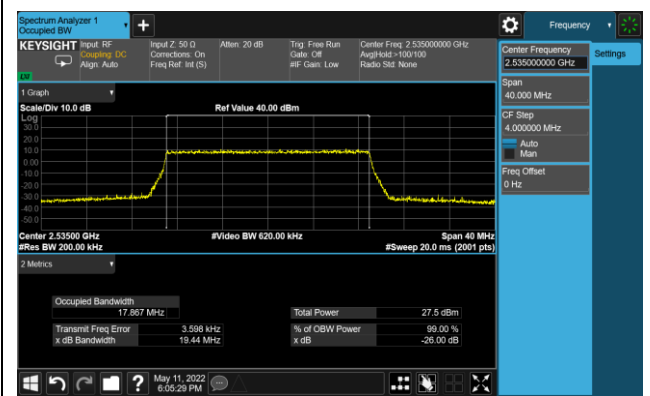

99% Bandwidth - 256QAM

5MHz Channel Bandwidth

10MHz Channel Bandwidth

15MHz Channel Bandwidth

20MHz Channel Bandwidth

Test Site	SIP-SR1	Test Engineer	Allen Zou
Test Date	2022/05/11 ~ 2022/05/12	Test Band	LTE Band 12