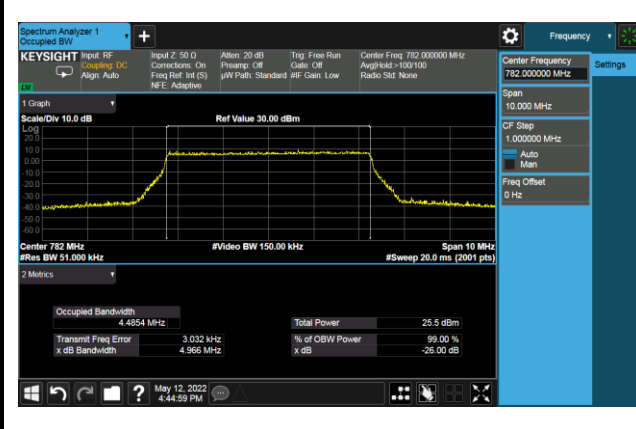

99% Bandwidth - 256QAM

5MHz Channel Bandwidth