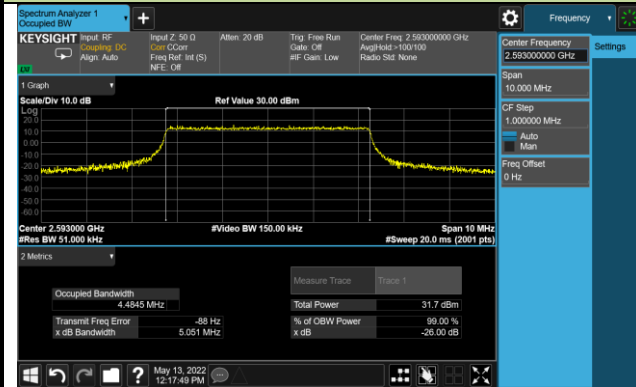

99% Bandwidth - 64QAM

5MHz Channel Bandwidth