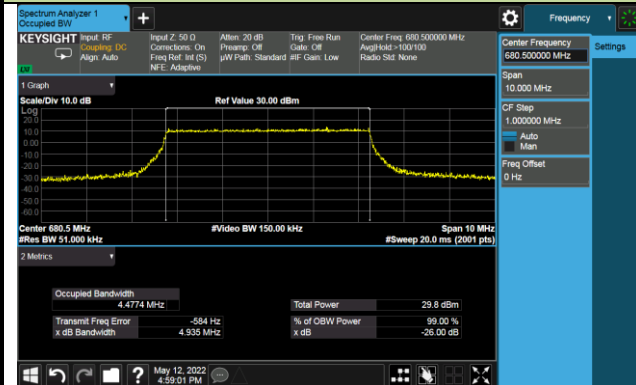

99% Bandwidth - QPSK

5MHz Channel Bandwidth