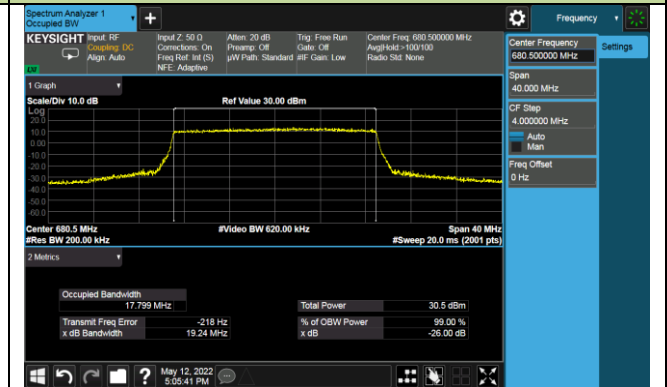

Test Site	SIP-SR1	Test Engineer	Allen Zou
Test Date	2022/05/12	Test Band	LTE Band 71

Frequency (MHz)	Bandwidth (MHz)	99% Bandwidth (MHz)
QPSK		
680.5	5	4.48
	10	8.92
	15	13.36
	20	17.80
16QAM		
680.5	5	4.48
	10	8.92
	15	13.39
	20	17.82
64QAM		
680.5	5	4.48
	10	8.92
	15	13.39
	20	17.82
256QAM		
680.5	5	4.47
	10	8.93
	15	13.37
	20	17.82

99% Bandwidth - QPSK

5MHz Channel Bandwidth

10MHz Channel Bandwidth

15MHz Channel Bandwidth

20MHz Channel Bandwidth

## 99% Bandwidth - 16QAM