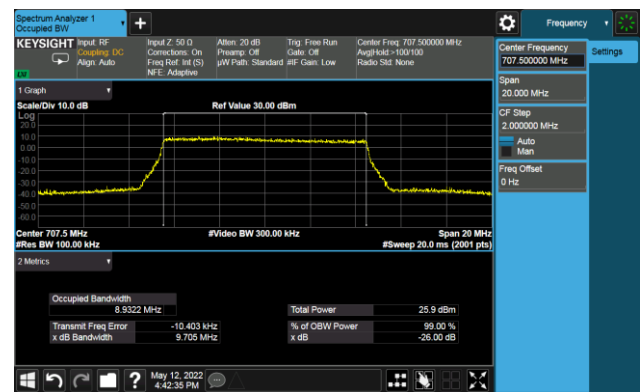

10MHz Channel Bandwidth