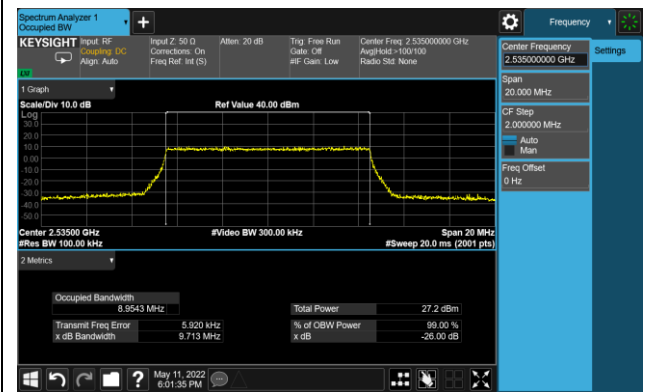

99% Bandwidth - 256QAM

5MHz Channel Bandwidth

10MHz Channel Bandwidth

15MHz Channel Bandwidth

20MHz Channel Bandwidth

Test Site	SIP-SR1	Test Engineer	Allen Zou
Test Date	2022/05/11 ~ 2022/05/12	Test Band	LTE Band 12