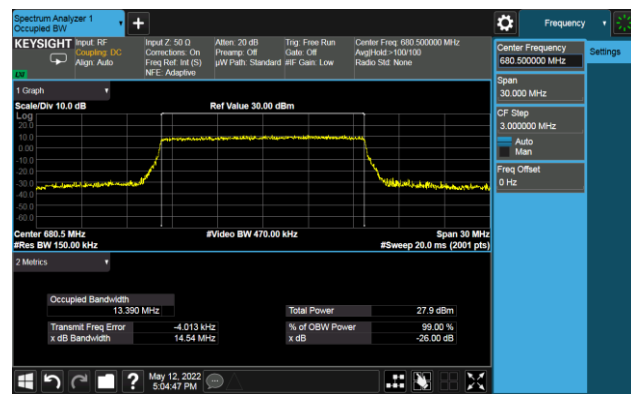

15MHz Channel Bandwidth