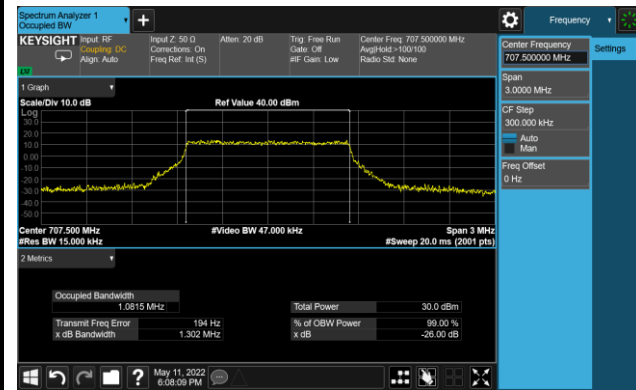

99% Bandwidth - QPSK

1.4MHz Channel Bandwidth