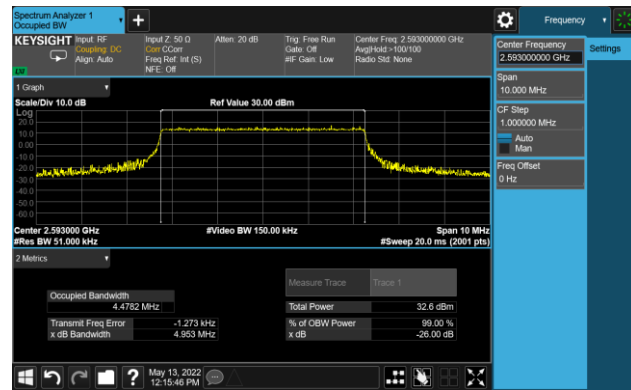

99% Bandwidth - QPSK

5MHz Channel Bandwidth