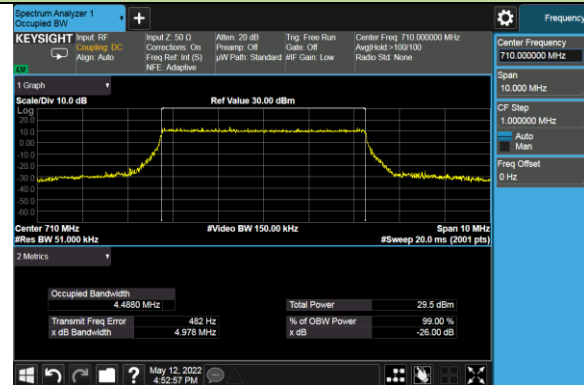

99% Bandwidth - QPSK

5MHz Channel Bandwidth