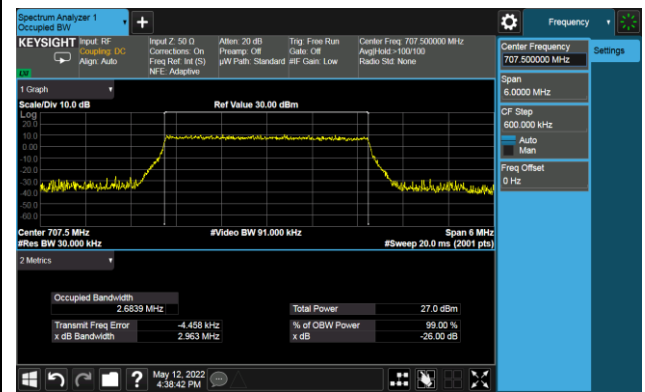

3MHz Channel Bandwidth