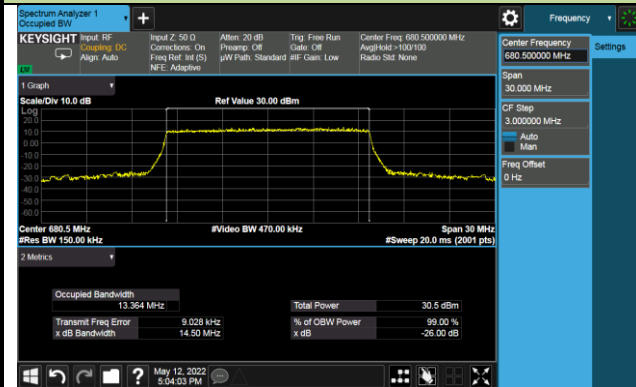

99% Bandwidth - QPSK

5MHz Channel Bandwidth

10MHz Channel Bandwidth

15MHz Channel Bandwidth

20MHz Channel Bandwidth

## 99% Bandwidth - 16QAM