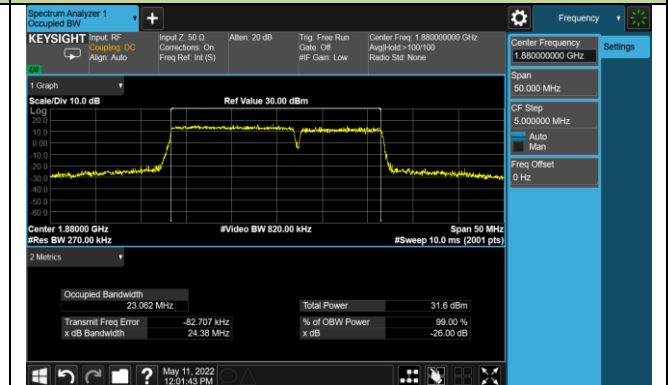

15+10MHz Channel Bandwidth