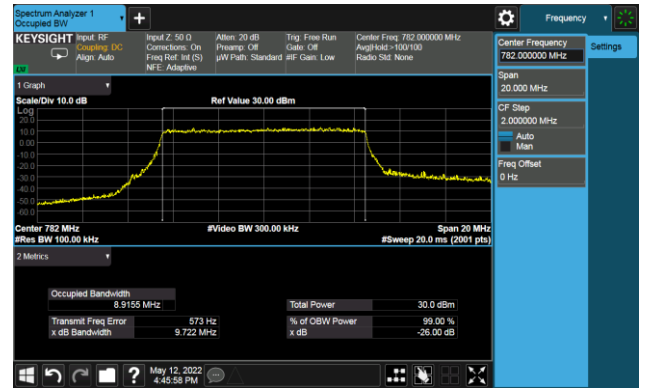

10MHz Channel Bandwidth