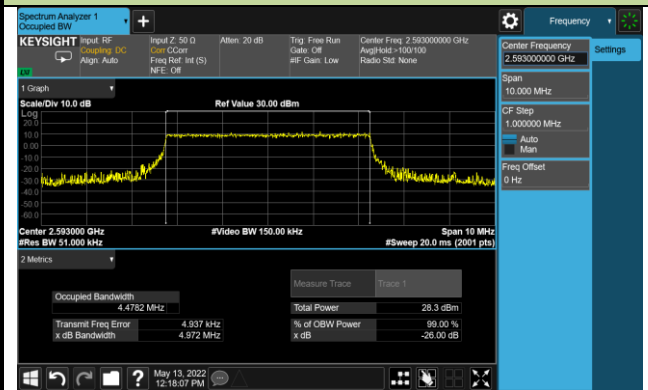

99% Bandwidth - 256QAM

5MHz Channel Bandwidth