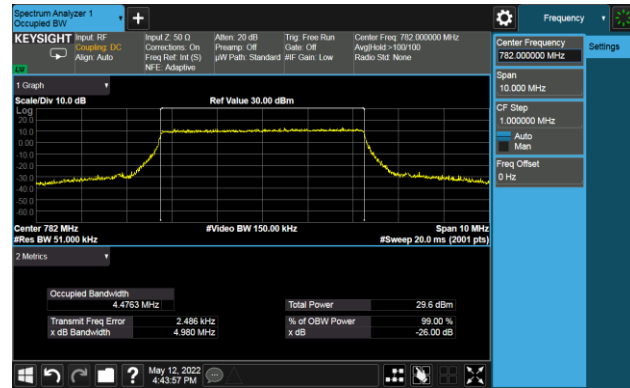

99% Bandwidth - QPSK

5MHz Channel Bandwidth