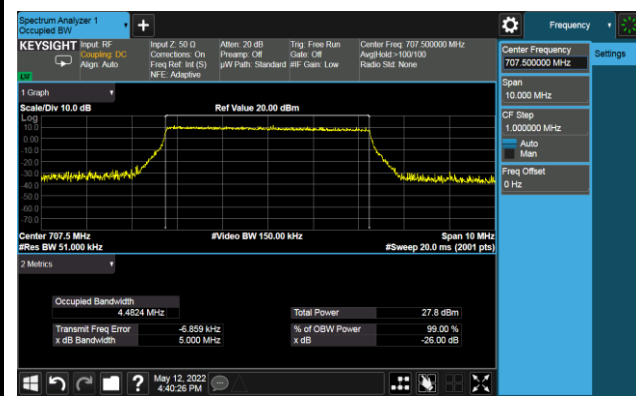

5MHz Channel Bandwidth