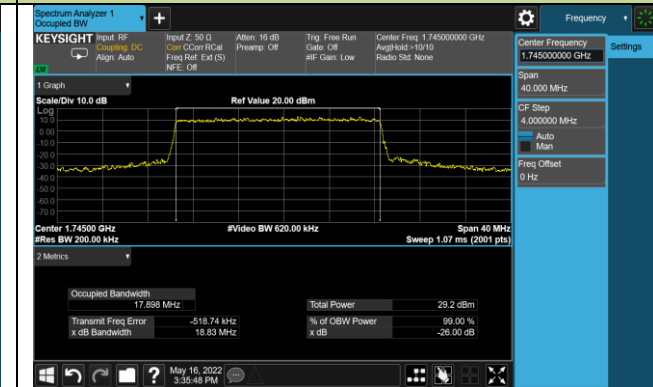

20MHz Channel Bandwidth