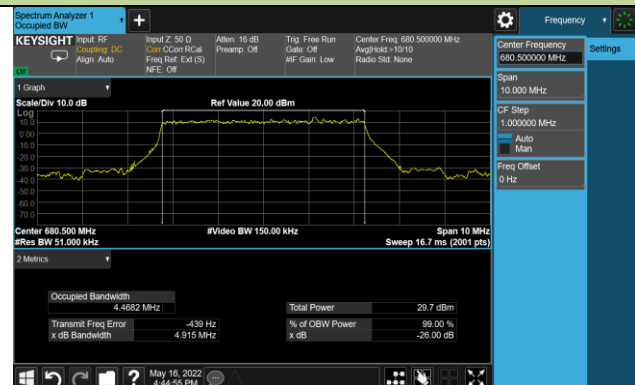

99% Bandwidth - PI/2 BPSK

5MHz Channel Bandwidth