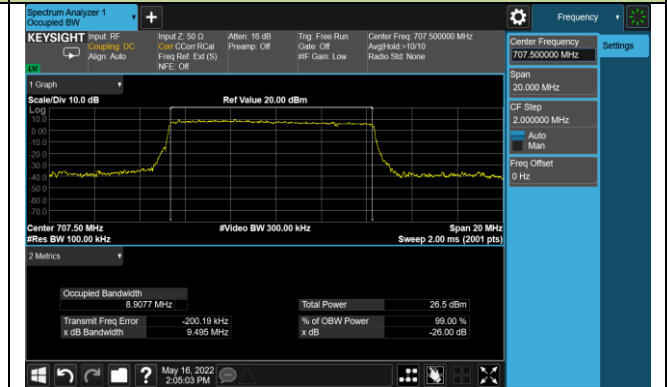

99% Bandwidth - 256QAM

5MHz Channel Bandwidth

10MHz Channel Bandwidth

15MHz Channel Bandwidth

Test Site	SIP-SR1	Test Engineer	Candy Luo
Test Date	2022/05/16	Test Band	n13

Frequency (MHz)	Bandwidth (MHz)	99% Bandwidth (MHz)
<b>PI/2 BPSK</b>		
707.5	5	4.46
707.5	10	8.89
<b>QPSK</b>		
707.5	5	4.48
707.5	10	8.91
<b>16QAM</b>		
707.5	5	4.48
707.5	10	8.94
<b>64QAM</b>		
707.5	5	4.47
707.5	10	8.92
<b>256QAM</b>		
707.5	5	4.48
707.5	10	8.92