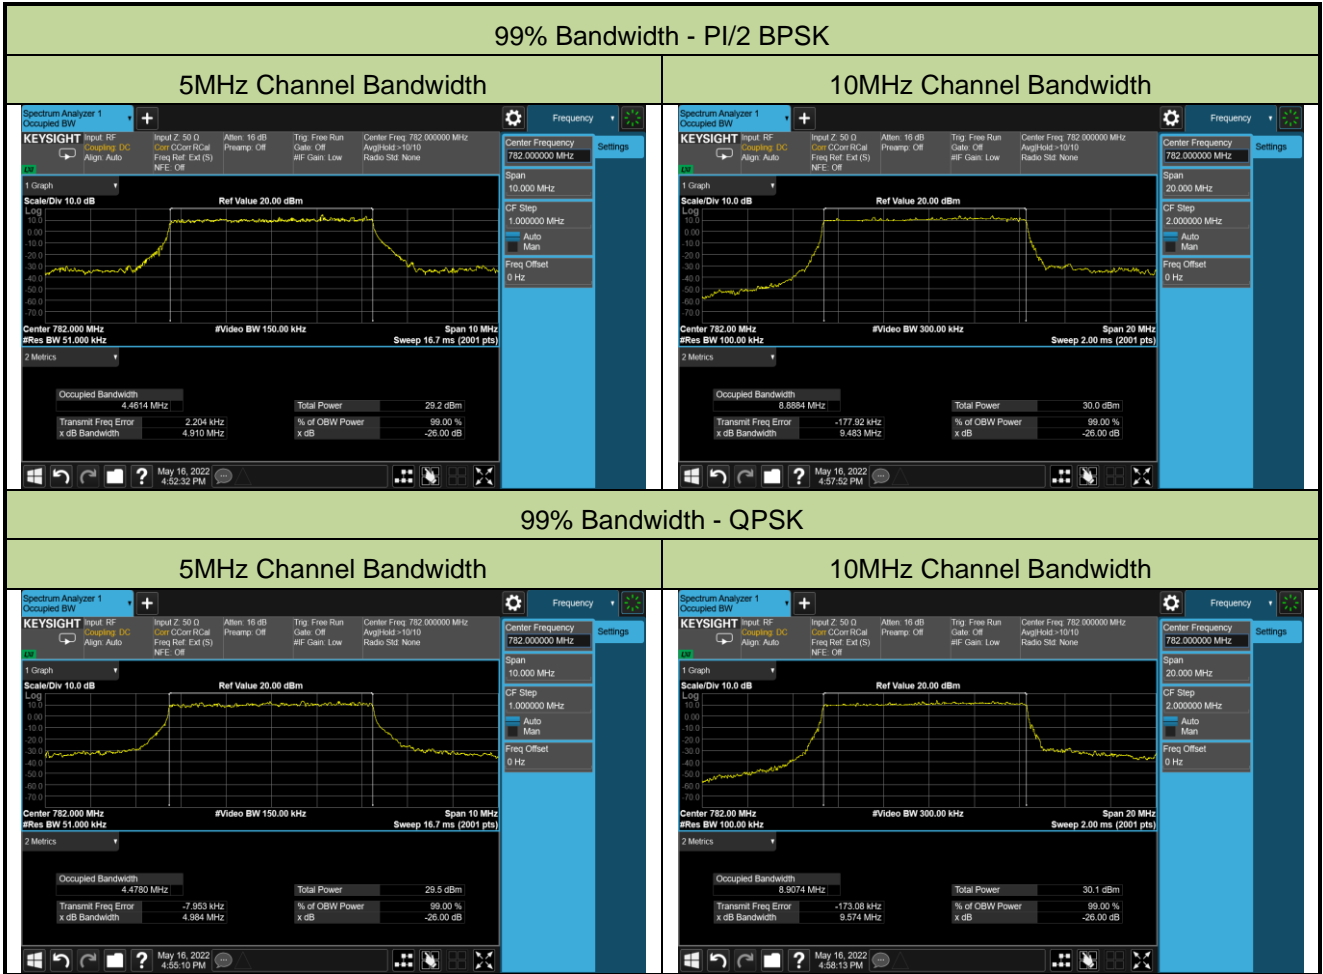

99% Bandwidth - 256QAM

5MHz Channel Bandwidth

10MHz Channel Bandwidth

15MHz Channel Bandwidth

Test Site	SIP-SR1	Test Engineer	Candy Luo
Test Date	2022/05/16	Test Band	n13

Frequency (MHz)	Bandwidth (MHz)	99% Bandwidth (MHz)
<b>PI/2 BPSK</b>		
707.5	5	4.46
707.5	10	8.89
<b>QPSK</b>		
707.5	5	4.48
707.5	10	8.91
<b>16QAM</b>		
707.5	5	4.48
707.5	10	8.94
<b>64QAM</b>		
707.5	5	4.47
707.5	10	8.92
<b>256QAM</b>		
707.5	5	4.48
707.5	10	8.92