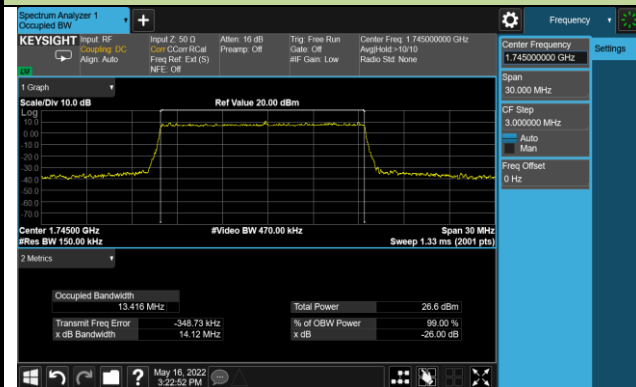

15MHz Channel Bandwidth