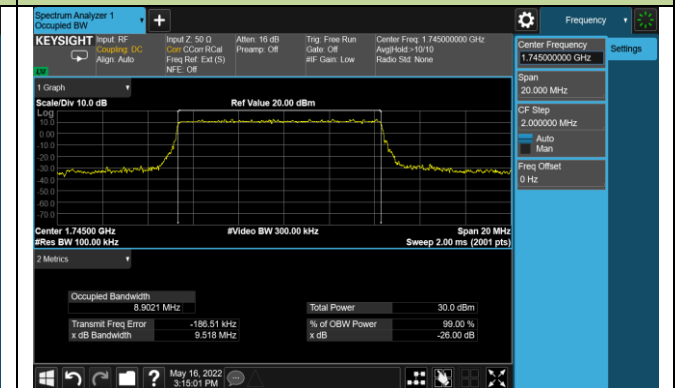

10MHz Channel Bandwidth