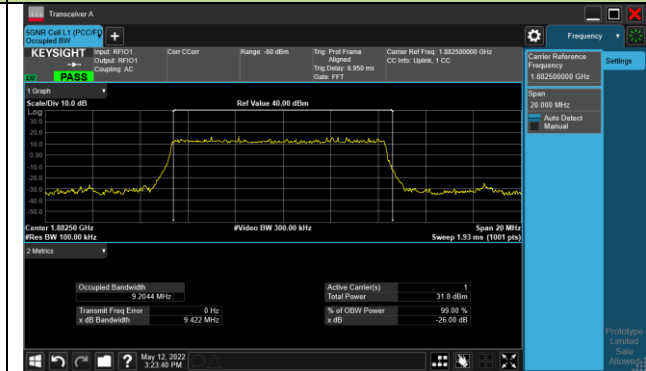

10MHz Channel Bandwidth