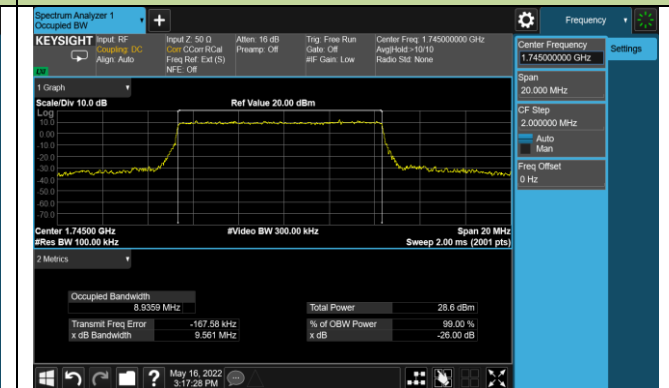

10MHz Channel Bandwidth