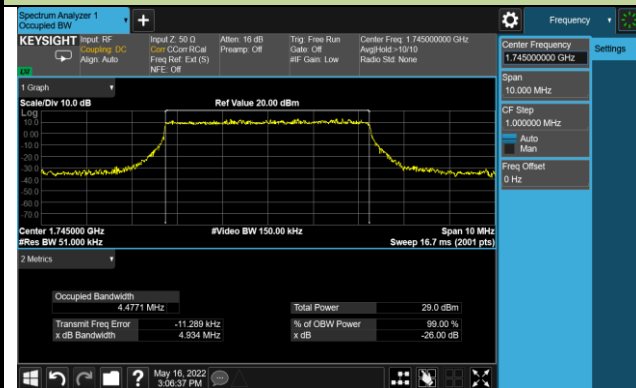

99% Bandwidth - QPSK

5MHz Channel Bandwidth