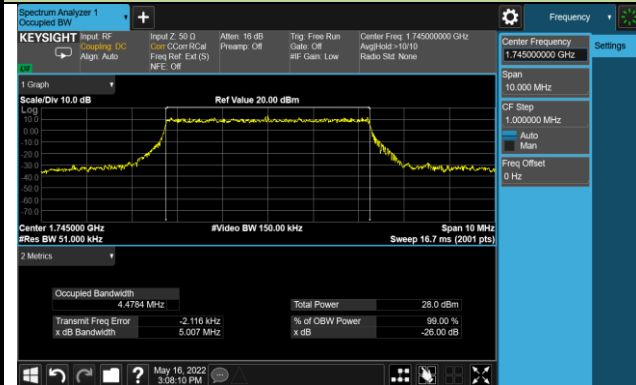

99% Bandwidth - 16QAM

5MHz Channel Bandwidth