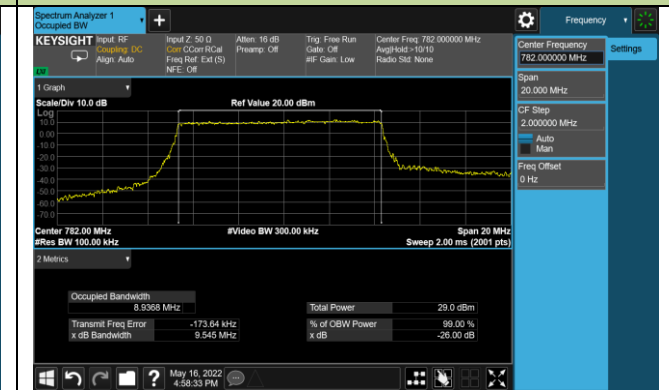

10MHz Channel Bandwidth