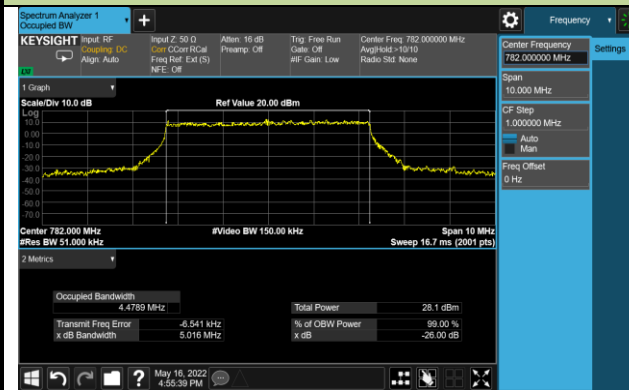

99% Bandwidth - 16QAM

5MHz Channel Bandwidth