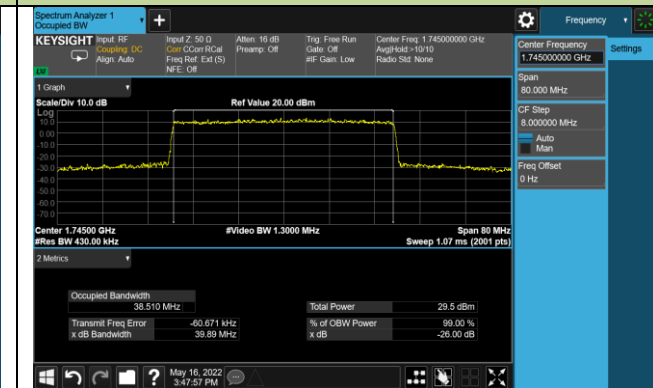

40MHz Channel Bandwidth