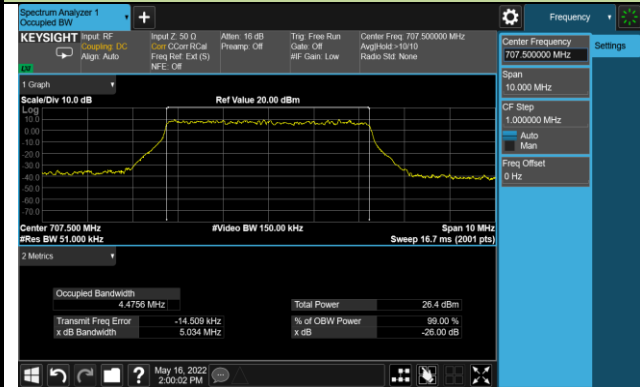

99% Bandwidth - 256QAM

5MHz Channel Bandwidth

10MHz Channel Bandwidth

15MHz Channel Bandwidth

Test Site	SIP-SR1	Test Engineer	Candy Luo
Test Date	2022/05/16	Test Band	n13

Frequency (MHz)	Bandwidth (MHz)	99% Bandwidth (MHz)
<b>PI/2 BPSK</b>		
707.5	5	4.46
707.5	10	8.89
<b>QPSK</b>		
707.5	5	4.48
707.5	10	8.91
<b>16QAM</b>		
707.5	5	4.48
707.5	10	8.94
<b>64QAM</b>		
707.5	5	4.47
707.5	10	8.92
<b>256QAM</b>		
707.5	5	4.48
707.5	10	8.92