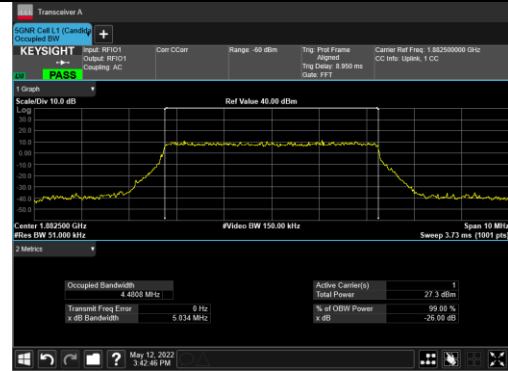

99% Bandwidth - 256QAM

5MHz Channel Bandwidth