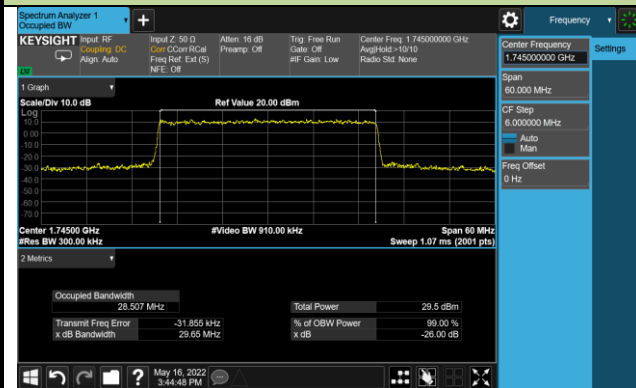

30MHz Channel Bandwidth