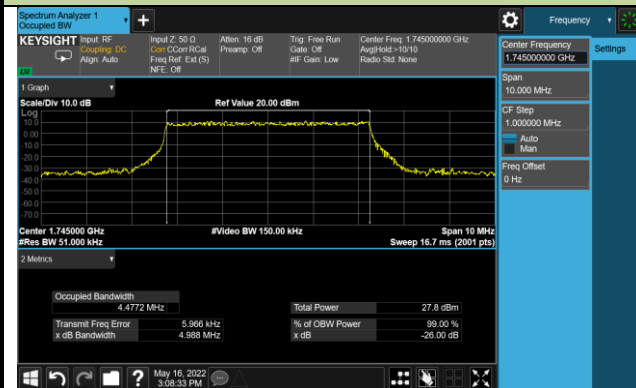

99% Bandwidth - 64QAM

5MHz Channel Bandwidth