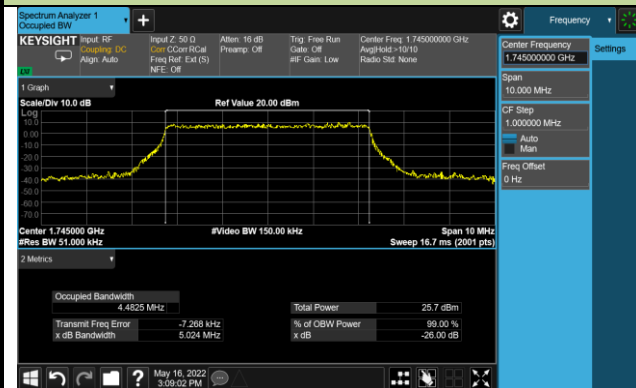

99% Bandwidth - 256QAM

5MHz Channel Bandwidth