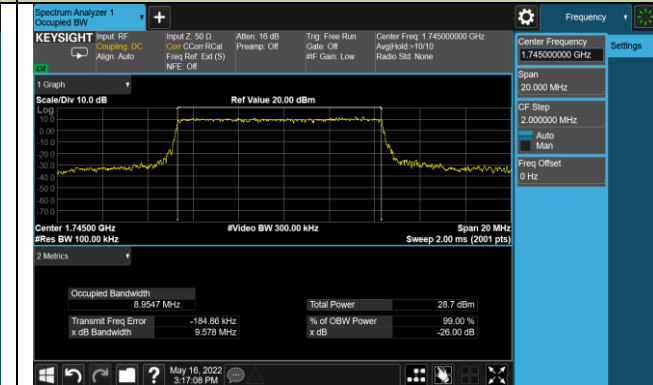

10MHz Channel Bandwidth