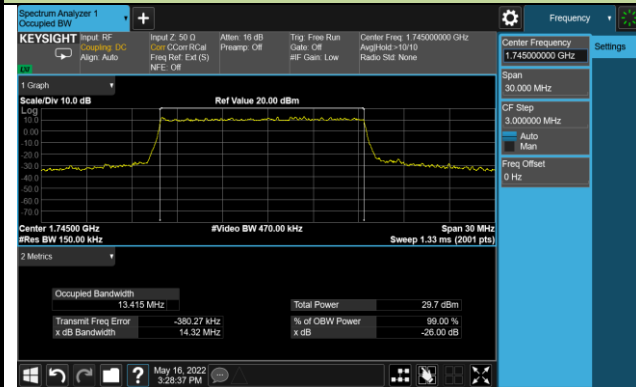

15MHz Channel Bandwidth