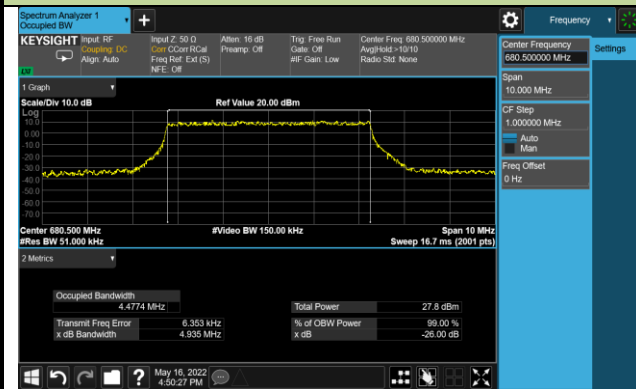

99% Bandwidth - 64QAM

5MHz Channel Bandwidth