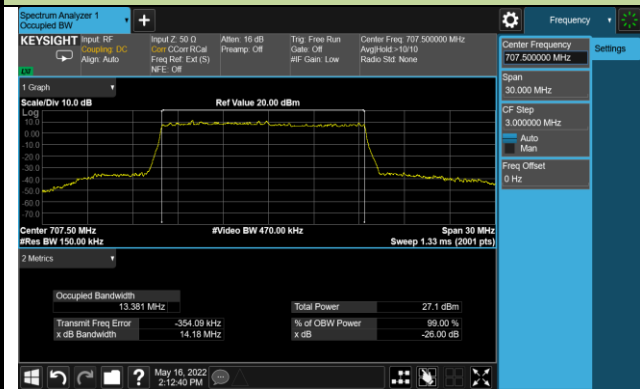

99% Bandwidth - 256QAM

5MHz Channel Bandwidth

10MHz Channel Bandwidth

15MHz Channel Bandwidth

Test Site	SIP-SR1	Test Engineer	Candy Luo
Test Date	2022/05/16	Test Band	n13

Frequency (MHz)	Bandwidth (MHz)	99% Bandwidth (MHz)
<b>PI/2 BPSK</b>		
707.5	5	4.46
707.5	10	8.89
<b>QPSK</b>		
707.5	5	4.48
707.5	10	8.91
<b>16QAM</b>		
707.5	5	4.48
707.5	10	8.94
<b>64QAM</b>		
707.5	5	4.47
707.5	10	8.92
<b>256QAM</b>		
707.5	5	4.48
707.5	10	8.92