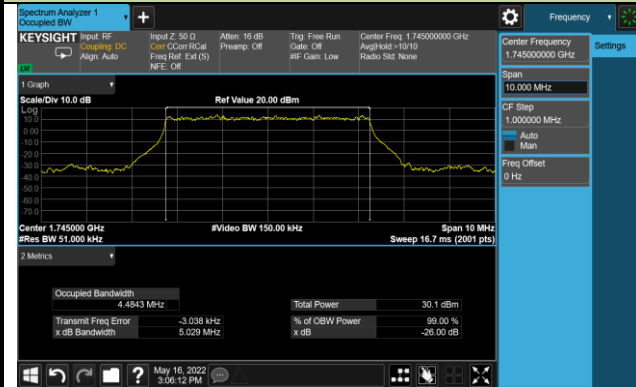

99% Bandwidth - PI/2 BPSK

5MHz Channel Bandwidth