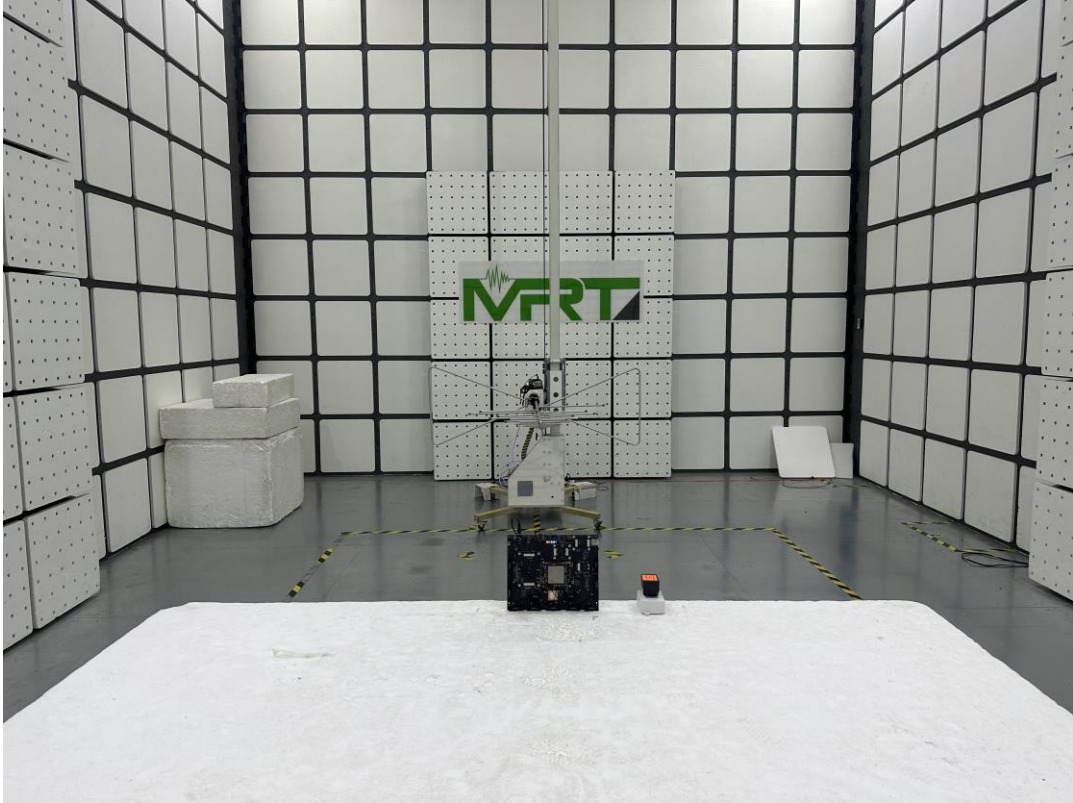

RF Test Setup Photograph

Description: Radiated Spurious Emission Test Setup for below 1GHz

Description: Radiated Spurious Emission Test Setup for above 1GHz