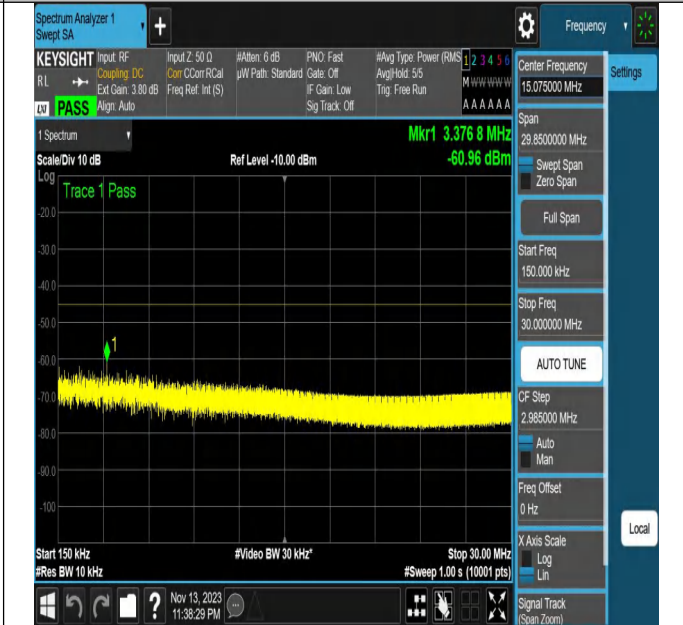

NTNV_N7_PC3_15_20_H_TID15_N/A_12000_20000_#1

NTNV_N7_PC3_15_20_H_TID16_N/A_0.15_30_#1