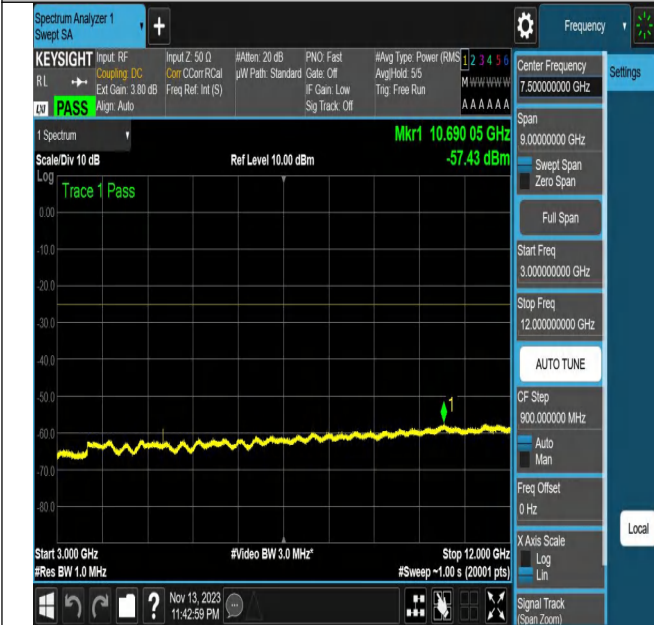

NTNV_N7_PC3_15_20_H_TID20_N/A_30_1000_#1

NTNV_N7_PC3_15_20_H_TID20_N/A_3000_12000_#1