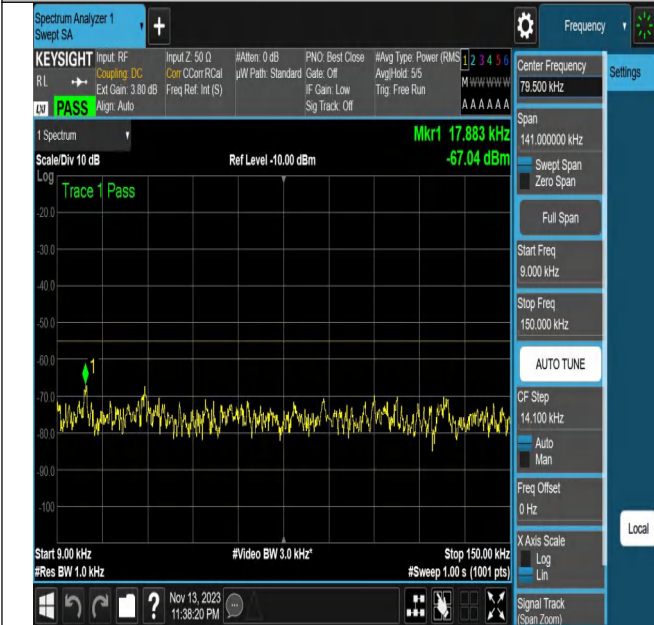

NTNV_N7_PC3_15_20_H_TID15_N/A_3000_12000_#1

NTNV_N7_PC3_15_20_H_TID16_N/A_0.009_0.15_#1