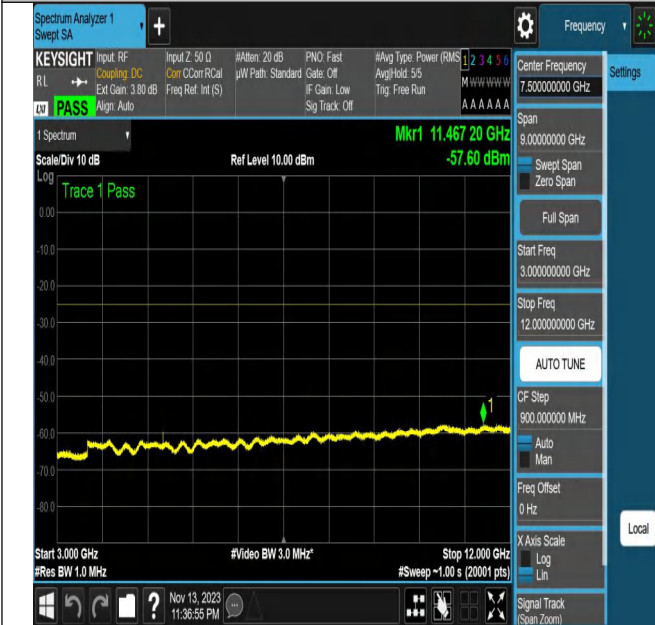

NTNV_N7_PC3_15_20_H_TID14_N/A_30_1000_#1

NTNV_N7_PC3_15_20_H_TID14_N/A_3000_12000_#1