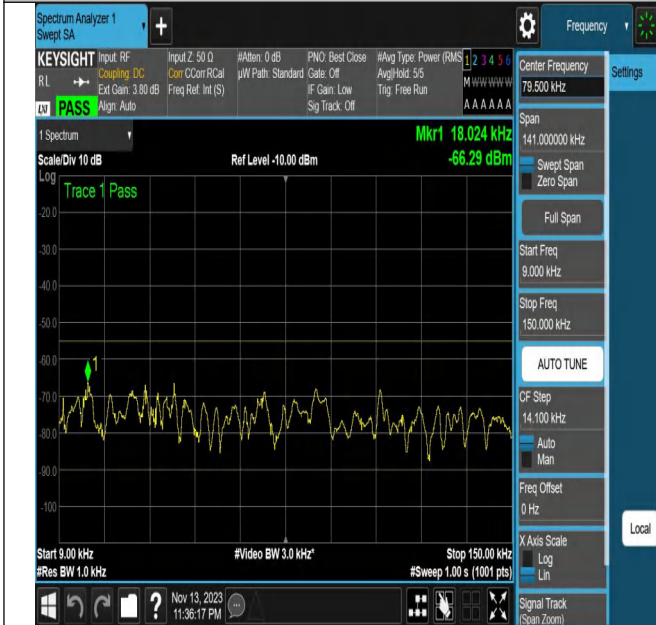

NTNV_N7_PC3_15_20_H_TID13_N/A_3000_12000_#1

NTNV_N7_PC3_15_20_H_TID14_N/A_0.009_0.15_#1