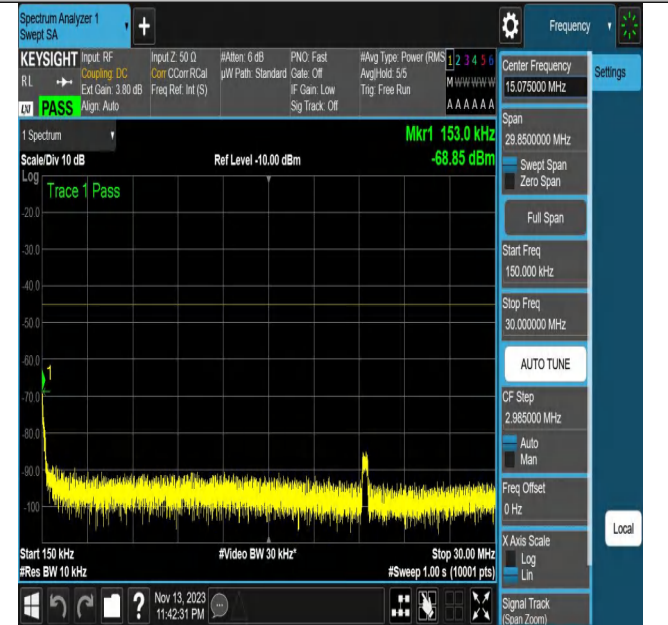

NTNV_N7_PC3_15_20_H_TID19_N/A_12000_20000_#1

NTNV_N7_PC3_15_20_H_TID20_N/A_0.15_30_#1