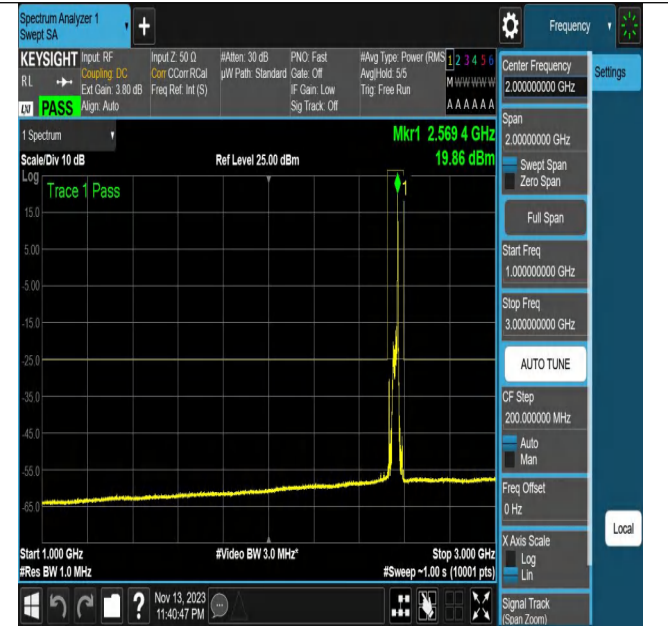

NTNV_N7_PC3_15_20_H_TID18_N/A_0.15_30_#1

NTNV_N7_PC3_15_20_H_TID18_N/A_1000_3000_#1