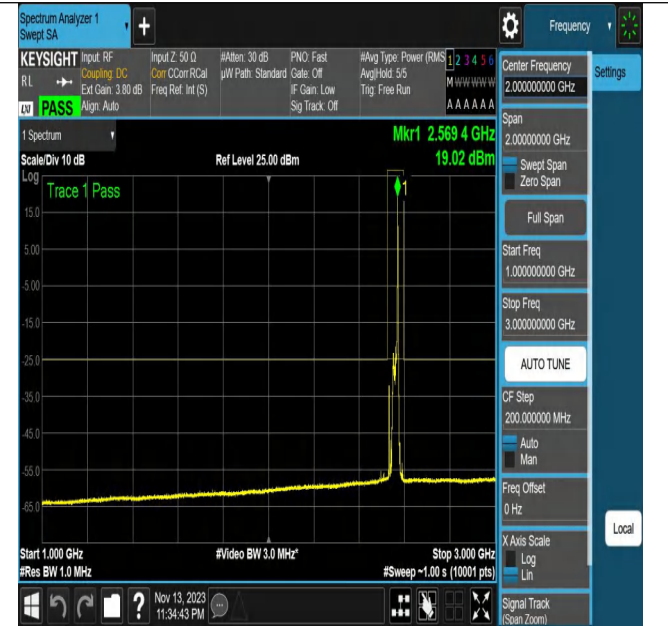

NTNV_N7_PC3_15_20_H_TID12_N/A_0.15_30_#1

NTNV_N7_PC3_15_20_H_TID12_N/A_1000_3000_#1