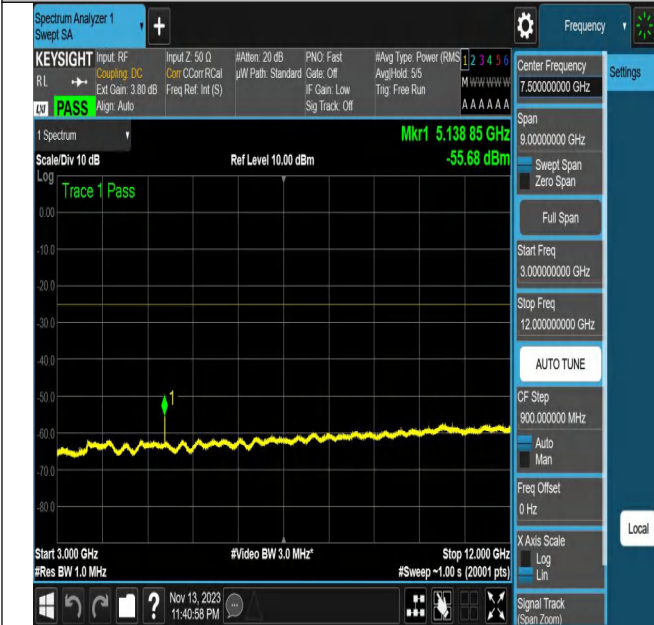

NTNV_N7_PC3_15_20_H_TID18_N/A_30_1000_#1

NTNV_N7_PC3_15_20_H_TID18_N/A_3000_12000_#1