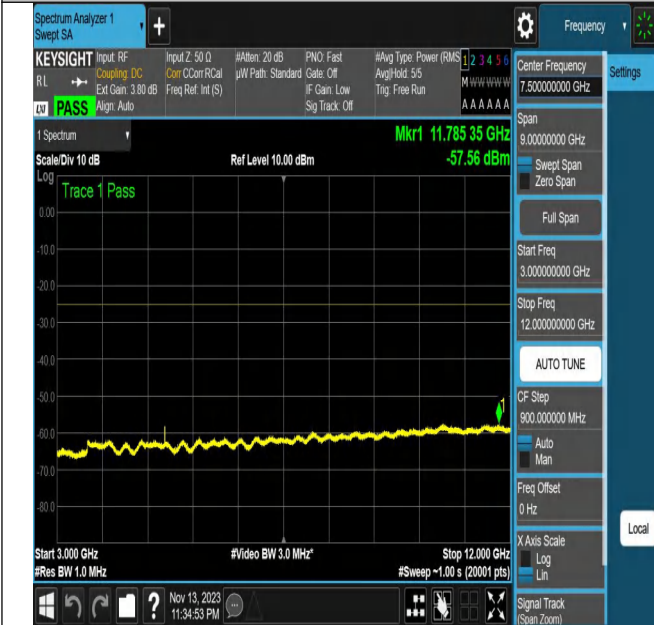

NTNV_N7_PC3_15_20_H_TID12_N/A_30_1000_#1

NTNV_N7_PC3_15_20_H_TID12_N/A_3000_12000_#1