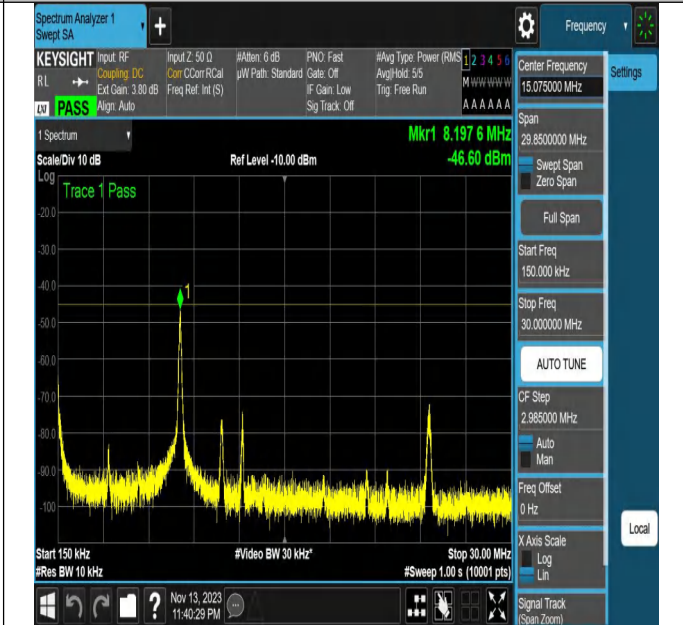

NTNV_N7_PC3_15_20_H_TID17_N/A_12000_20000_#1

NTNV_N7_PC3_15_20_H_TID18_N/A_0.15_30_#1