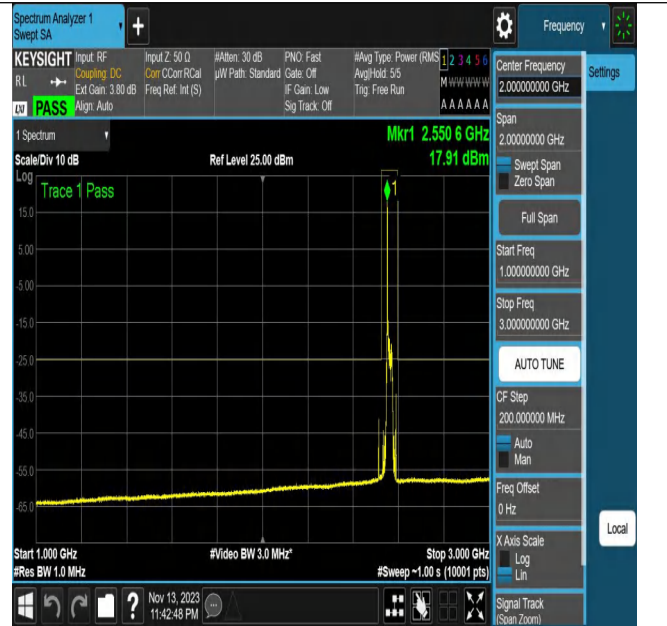

NTNV_N7_PC3_15_20_H_TID20_N/A_0.15_30_#1

NTNV_N7_PC3_15_20_H_TID20_N/A_1000_3000_#1