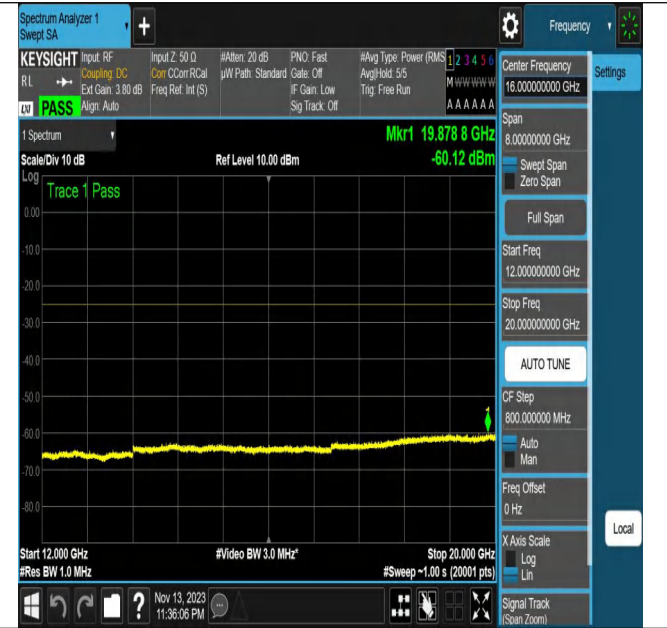

NTNV_N7_PC3_15_20_H_TID13_N/A_1000_3000_#1

NTNV_N7_PC3_15_20_H_TID13_N/A_12000_20000_#1