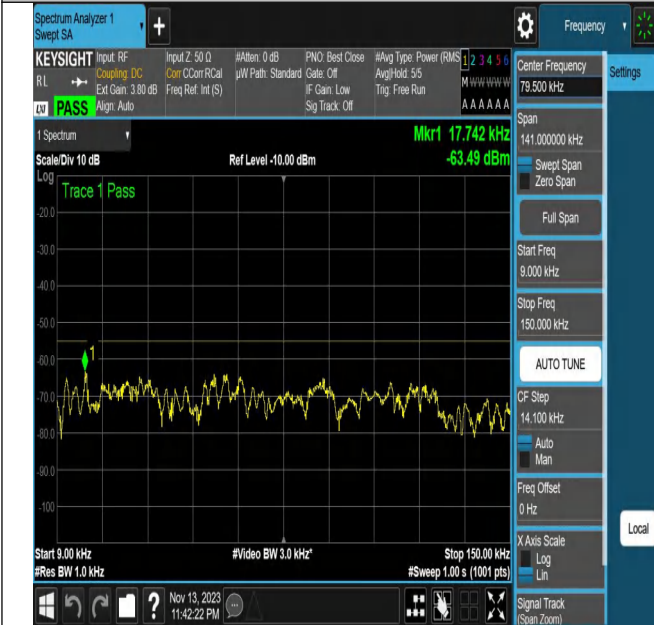

NTNV_N7_PC3_15_20_H_TID19_N/A_3000_12000_#1

NTNV_N7_PC3_15_20_H_TID20_N/A_0.009_0.15_#1