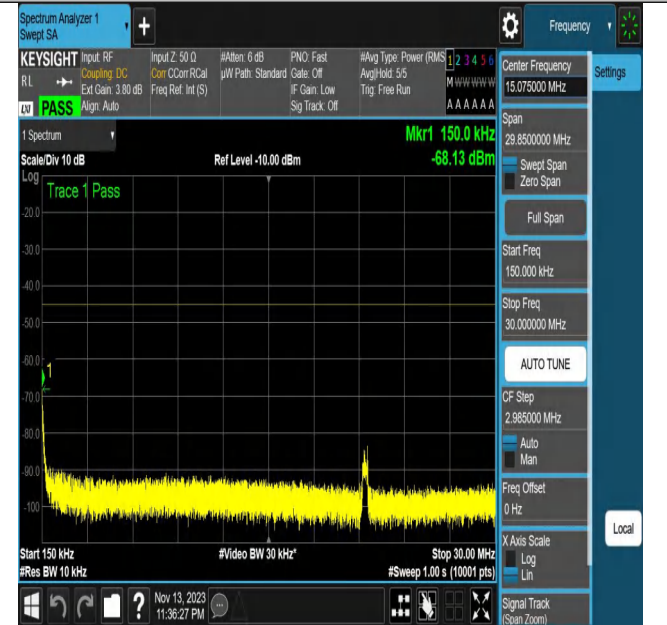

NTNV_N7_PC3_15_20_H_TID13_N/A_12000_20000_#1

NTNV_N7_PC3_15_20_H_TID14_N/A_0.15_30_#1