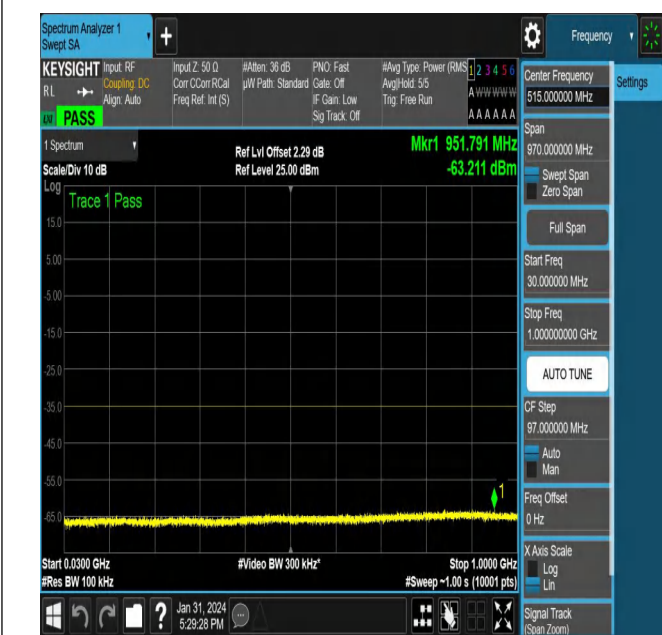

NTNV-N38-PC3-30-40-M-CP-QPSK-Edge_1RB_Left-Ant2-PA

SS