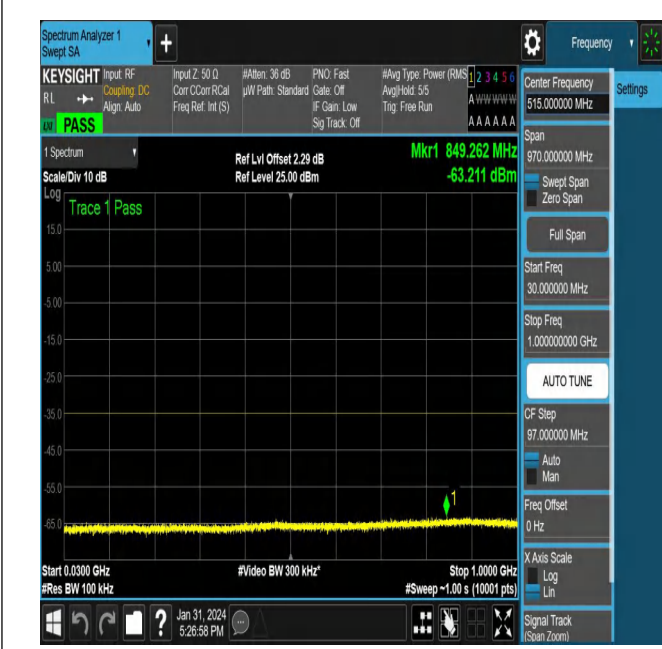

NTNV-N38-PC3-30-40-L-CP-QPSK-Edge_1RB_Right-Ant2-PA
SS