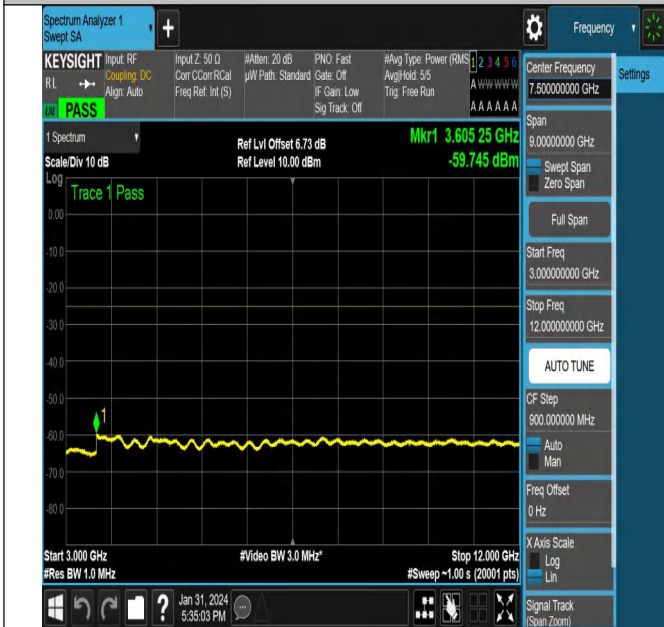

# Conducted Spurious Emission for MIMO ANT2

SS

NTNV-N38-PC3-30-40-H-CP-QPSK-Edge\_1RB\_Right-Ant2-PA

SS

NTNV-N38-PC3-30-40-H-CP-QPSK-Edge\_1RB\_Right-Ant2-PA

SS

NTNV-N38-PC3-30-40-H-CP-QPSK-Edge\_1RB\_Right-Ant2-PA

SS

NTNV-N38-PC3-30-40-H-CP-QPSK-Edge\_1RB\_Right-Ant2-PA