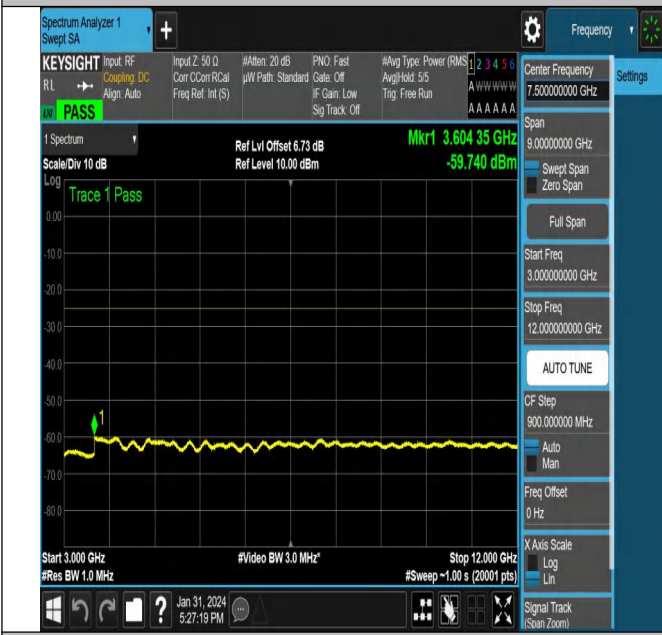

NTNV-N38-PC3-30-40-L-CP-QPSK-Edge_1RB_Right-Ant2-PA
SS