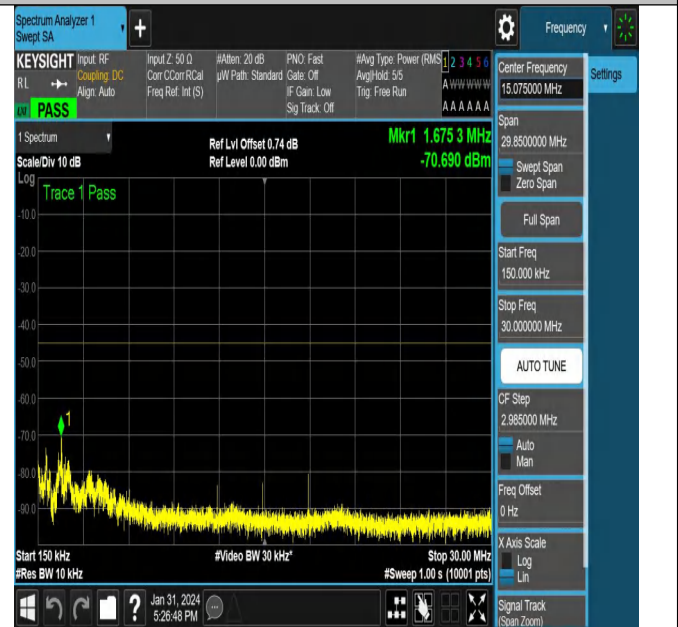

# Conducted Spurious Emission for MIMO ANT2

NTVN-N38-PC3-30-40-L-CP-QPSK-Edge\_1RB\_Left-Ant2-PAS

S

NTVN-N38-PC3-30-40-L-CP-QPSK-Edge\_1RB\_Left-Ant2-PAS

S

NTVN-N38-PC3-30-40-L-CP-QPSK-Edge\_1RB\_Right-Ant2-PA

SS

NTVN-N38-PC3-30-40-L-CP-QPSK-Edge\_1RB\_Right-Ant2-PA