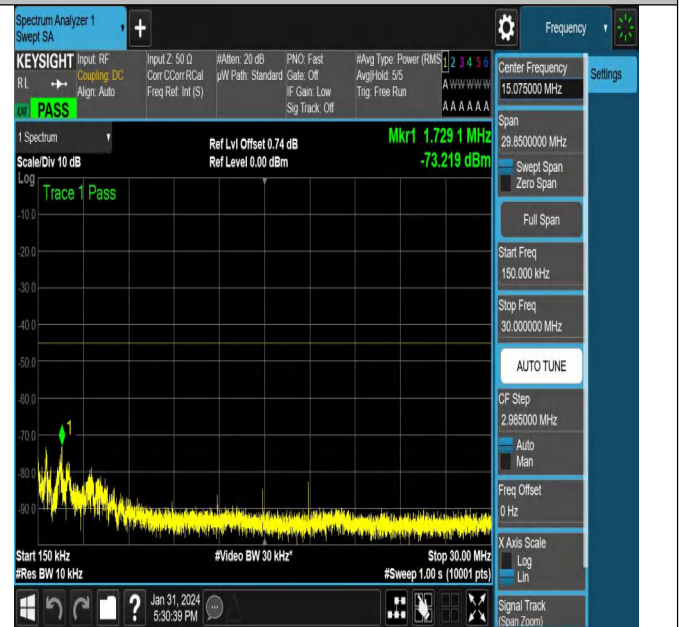

NTNV-N38-PC3-30-40-M-CP-QPSK-Edge_1RB_Right-Ant2-P

ASS