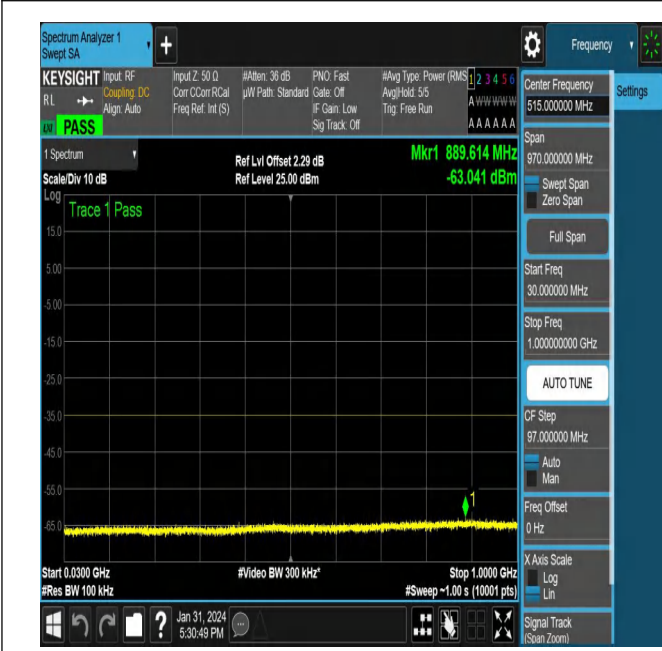

NTNV-N38-PC3-30-40-M-CP-QPSK-Edge_1RB_Right-Ant2-P
ASS