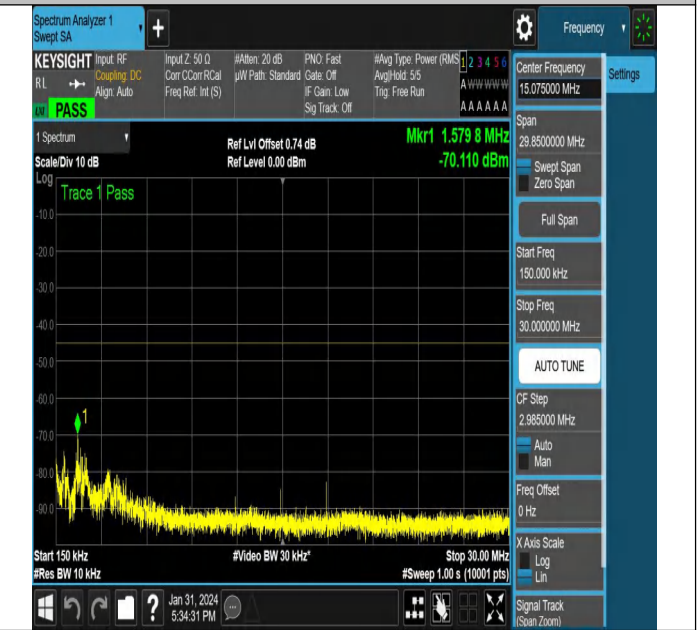

# Conducted Spurious Emission for MIMO ANT2

S

NTNV-N38-PC3-30-40-H-CP-QPSK-Edge\_1RB\_Left-Ant2-PAS

S

NTNV-N38-PC3-30-40-H-CP-QPSK-Edge\_1RB\_Left-Ant2-PAS

S

NTNV-N38-PC3-30-40-H-CP-QPSK-Edge\_1RB\_Right-Ant2-PA

SS

NTNV-N38-PC3-30-40-H-CP-QPSK-Edge\_1RB\_Right-Ant2-PA