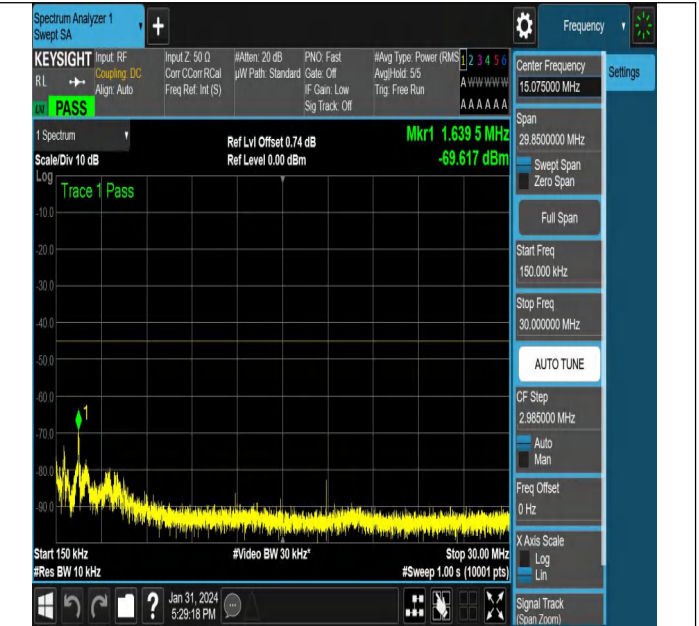

NTNV-N38-PC3-30-40-M-CP-QPSK-Edge_1RB_Left-Ant2-PA

SS