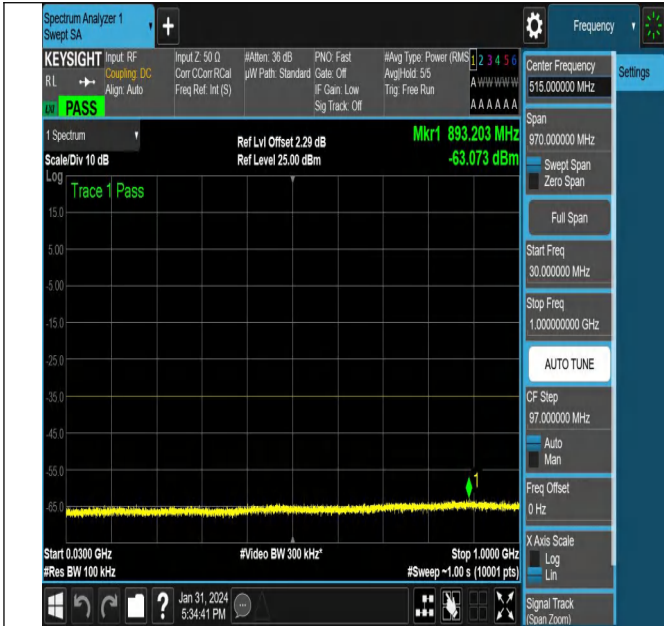

NTNV-N38-PC3-30-40-H-CP-QPSK-Edge_1RB_Right-Ant2-PA

SS

SS