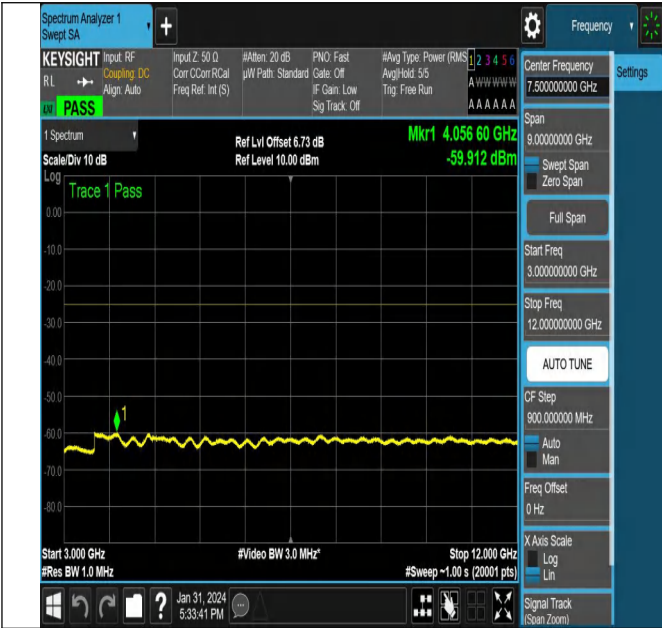

NTNV-N38-PC3-30-40-H-CP-QPSK-Edge_1RB_Left-Ant2-PAS

S

S