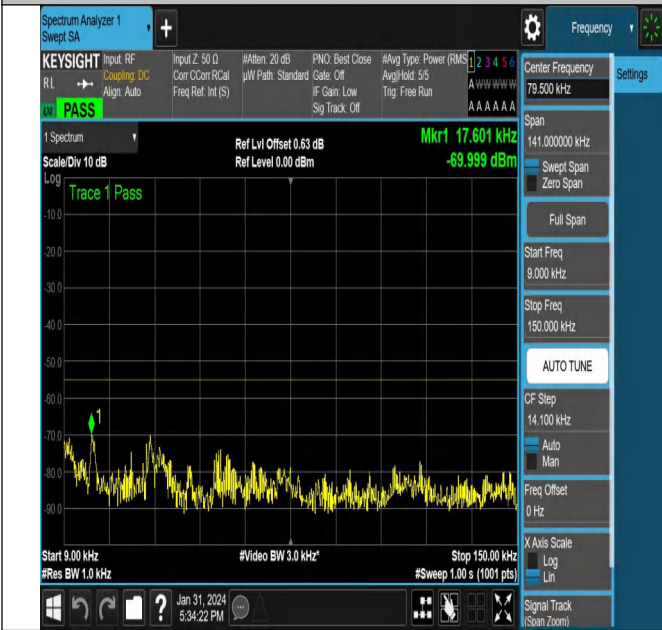

# Conducted Spurious Emission for MIMO ANT2

S

NTNV-N38-PC3-30-40-H-CP-QPSK-Edge\_1RB\_Left-Ant2-PAS

S

NTNV-N38-PC3-30-40-H-CP-QPSK-Edge\_1RB\_Left-Ant2-PAS

S

NTNV-N38-PC3-30-40-H-CP-QPSK-Edge\_1RB\_Right-Ant2-PA

SS

NTNV-N38-PC3-30-40-H-CP-QPSK-Edge\_1RB\_Right-Ant2-PA