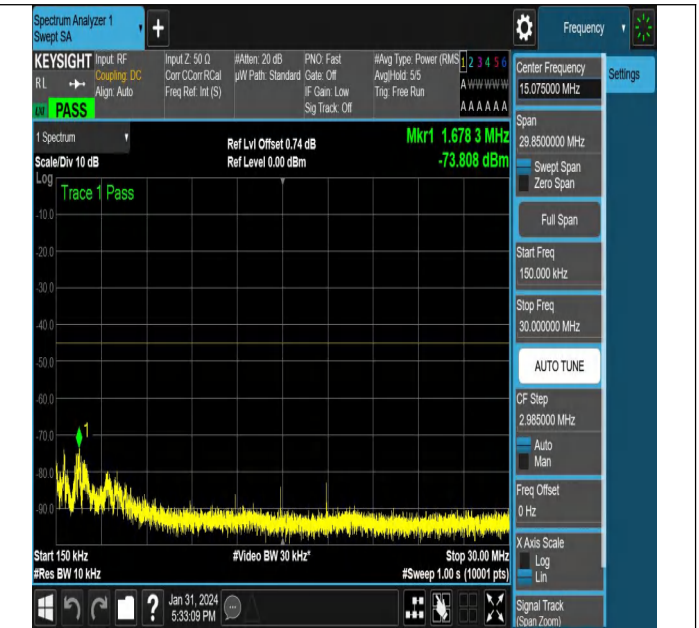

# Conducted Spurious Emission for MIMO ANT2

ASS

NTNV-N38-PC3-30-40-M-CP-QPSK-Edge\_1RB\_Right-Ant2-P  
ASS

NTNV-N38-PC3-30-40-M-CP-QPSK-Edge\_1RB\_Right-Ant2-P  
ASS

NTNV-N38-PC3-30-40-M-CP-QPSK-Edge\_1RB\_Right-Ant2-P  
ASS

NTNV-N38-PC3-30-40-M-CP-QPSK-Edge\_1RB\_Right-Ant2-P  
ASS