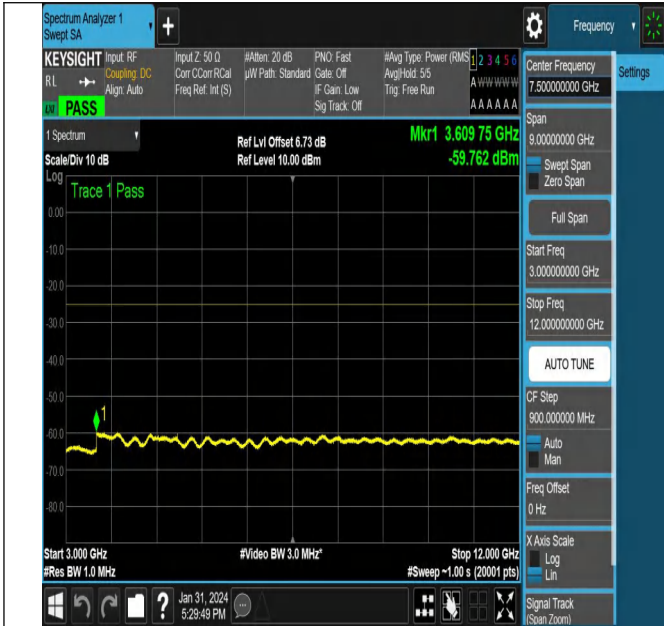

NTNV-N38-PC3-30-40-M-CP-QPSK-Edge_1RB_Left-Ant2-PA

SS