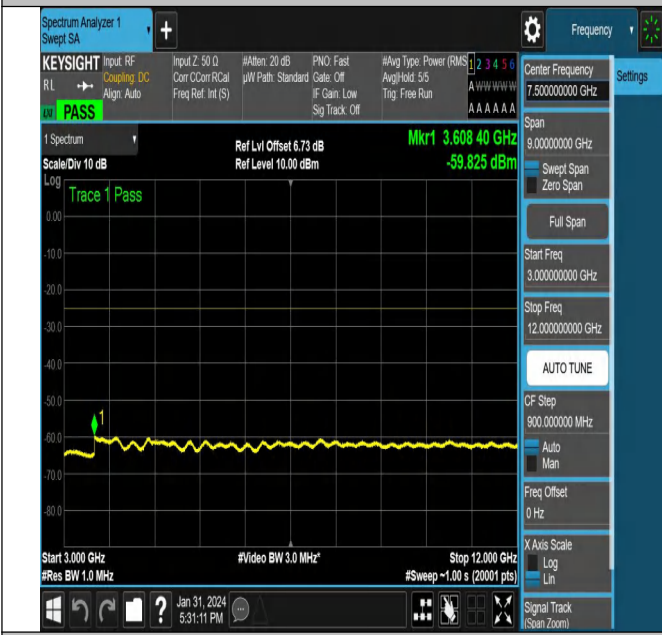

NTNV-N38-PC3-30-40-M-CP-QPSK-Edge_1RB_Right-Ant2-P
ASS