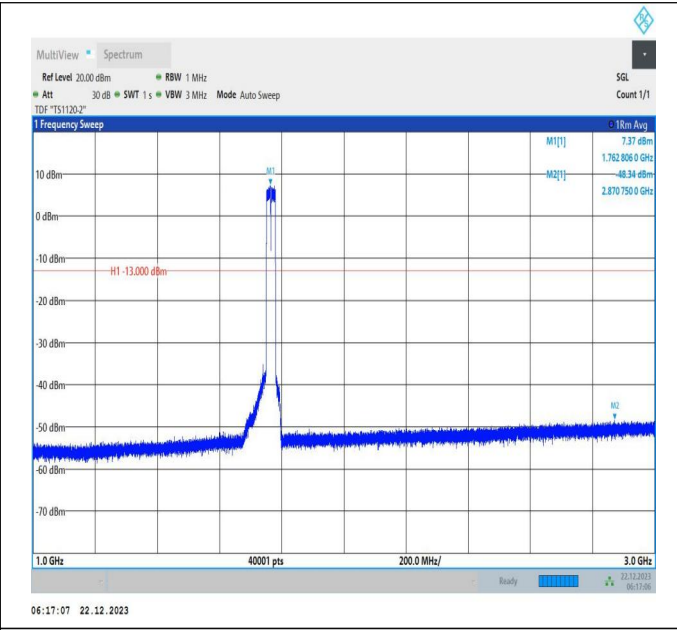

66-66-15MHz-15MHz-16QAM-16QAM-132447-132597-75RB #0-75RB#0-0.15~30MHz-PASS