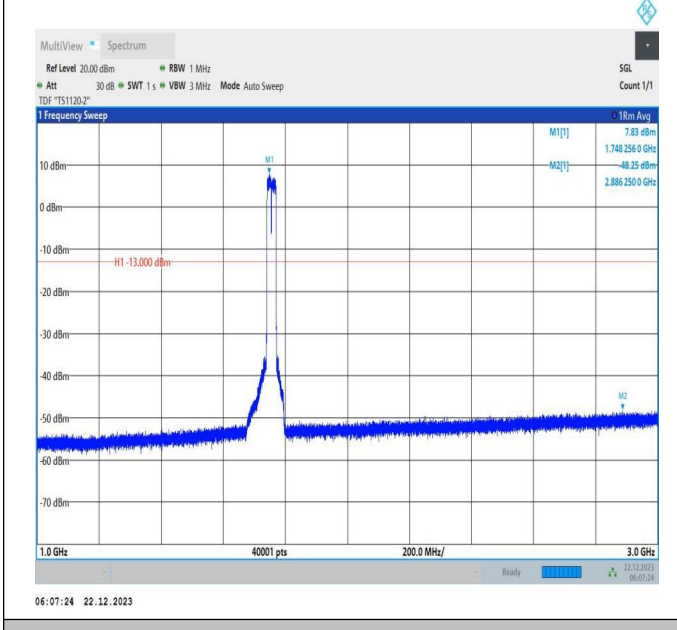

66-66-15MHz-15MHz-64QAM-64QAM-132347-132497-75RB
#0-75RB#0-0.15~30MHz-PASS