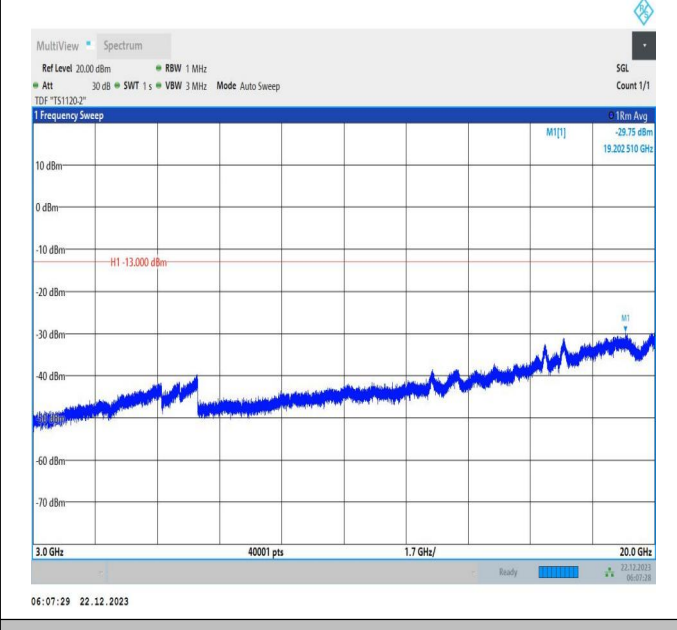

66-66-15MHz-15MHz-64QAM-64QAM-132347-132497-75RB
#0-75RB#0-30~100MHz-PASS