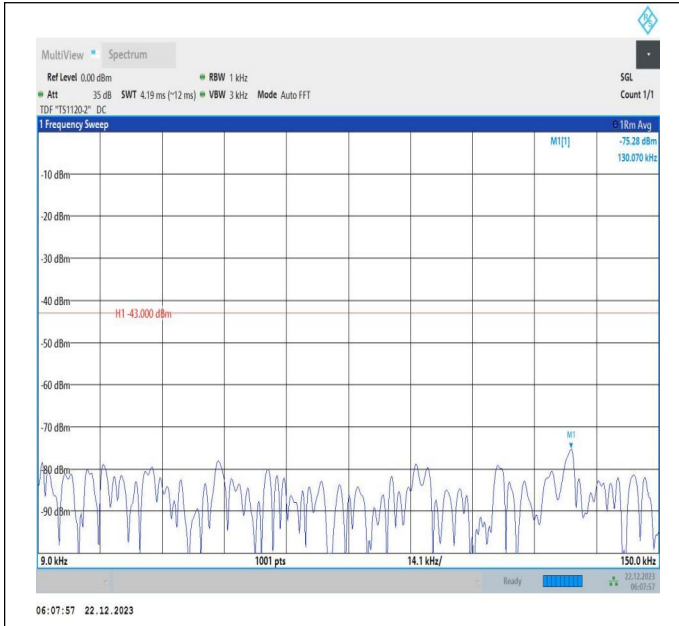

66-66-15MHz-15MHz-64QAM-64QAM-132347-132497-75RB
#0-75RB#0-1000~3000MHz-PASS