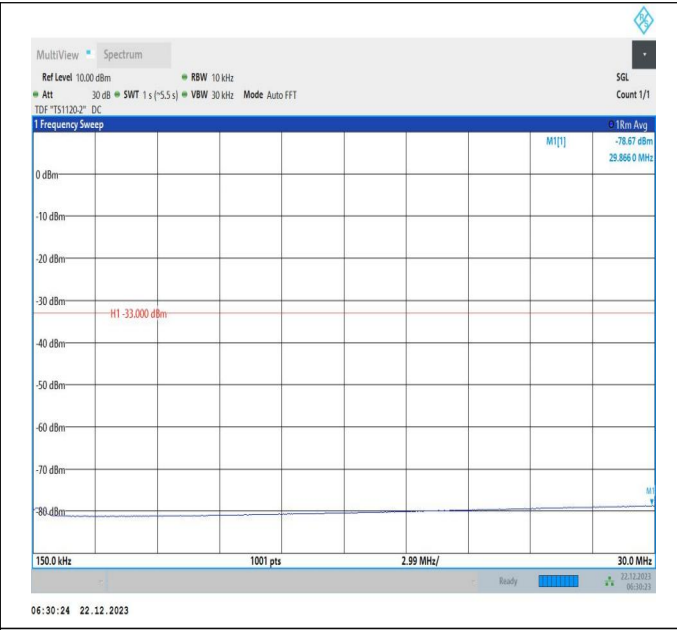

66-66-15MHz-15MHz-64QAM-64QAM-132447-132597-75RB
#0-75RB#0-3000~20000MHz-PASS