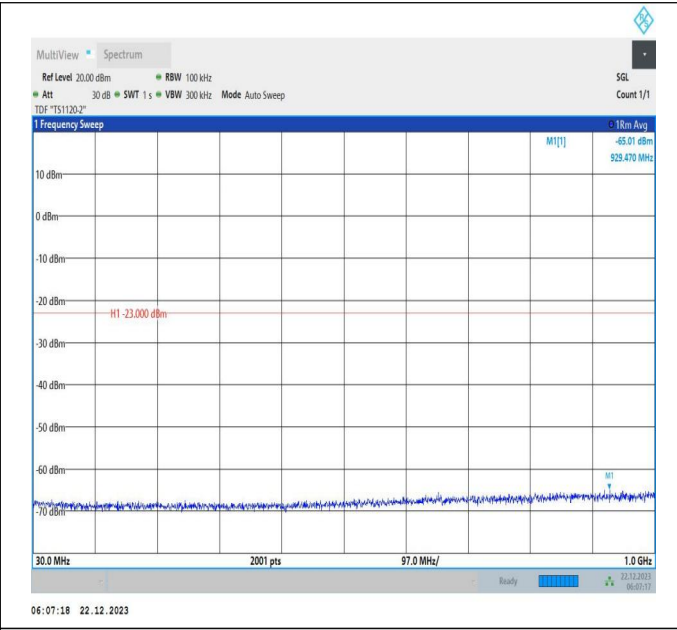

66-66-15MHz-15MHz-64QAM-64QAM-132347-132497-75RB
#0-75RB#0-0.009~0.15MHz-PASS