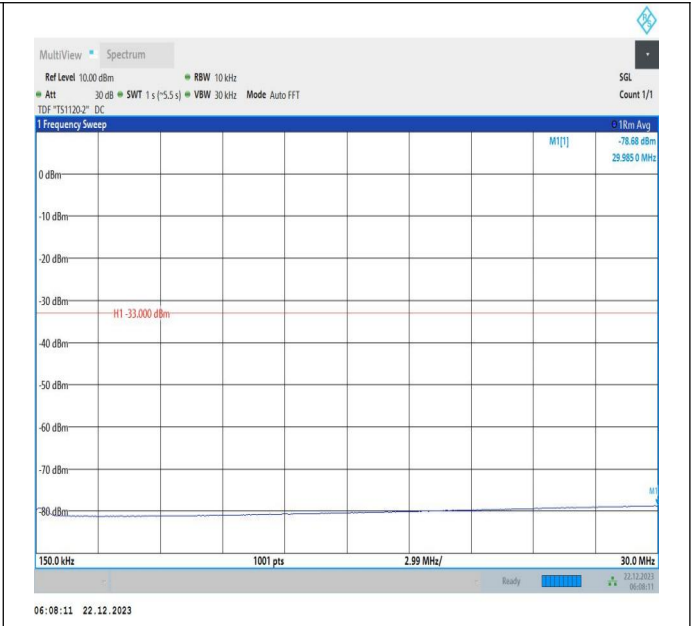

66-66-15MHz-15MHz-64QAM-64QAM-132347-132497-75RB
#0-75RB#0-3000~20000MHz-PASS