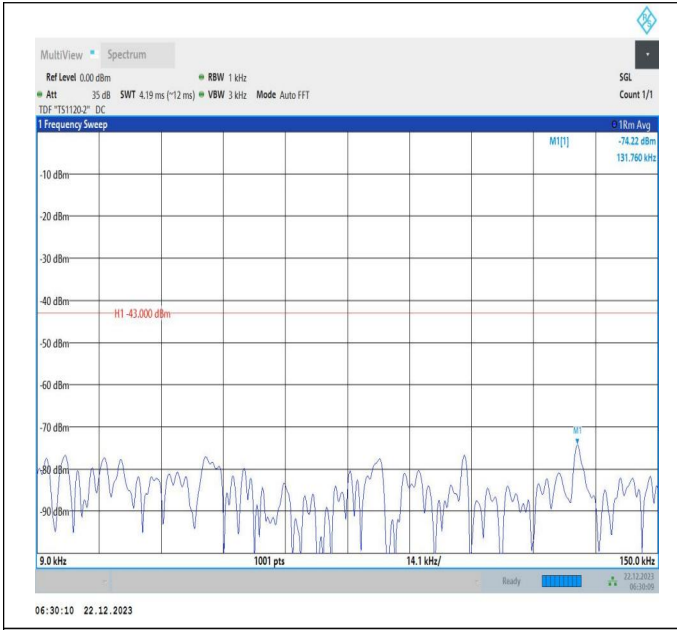

66-66-15MHz-15MHz-64QAM-64QAM-132447-132597-75RB
#0-75RB#0-1000~3000MHz-PASS