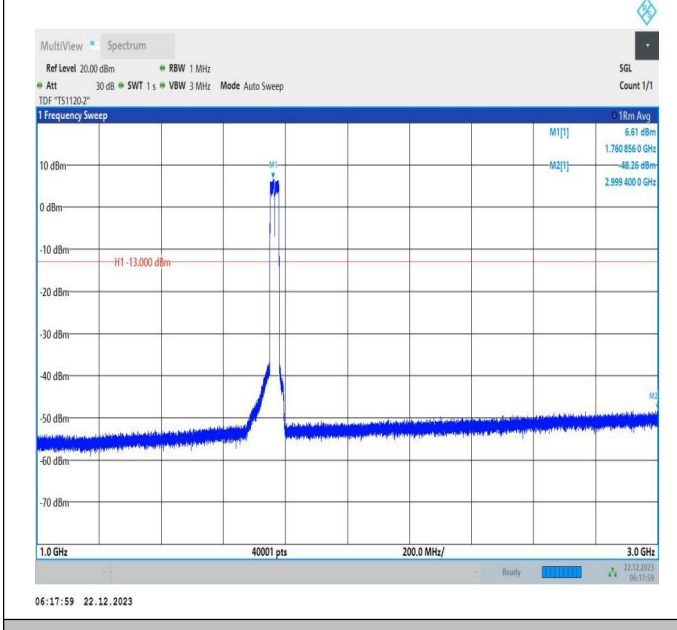

66-66-15MHz-15MHz-64QAM-64QAM-132447-132597-75RB
#0-75RB#0-0.15~30MHz-PASS