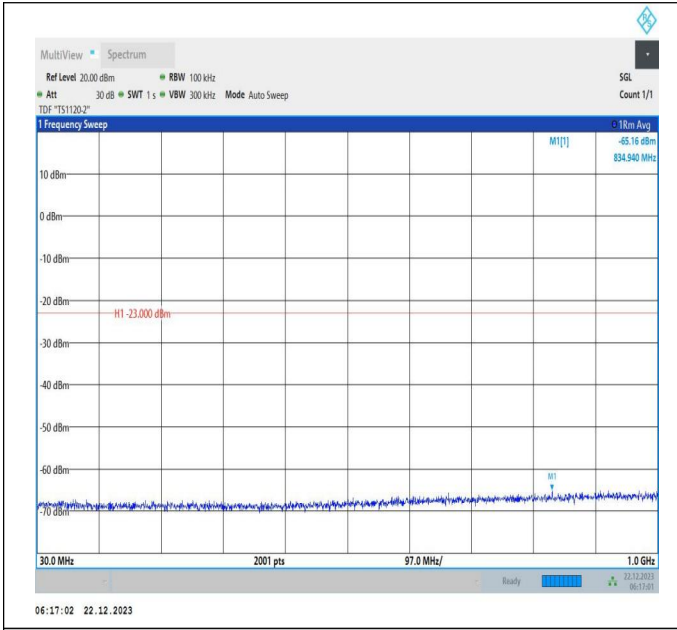

66-66-15MHz-15MHz-16QAM-16QAM-132447-132597-75RB #0-75RB#0-0.009~0.15MHz-PASS