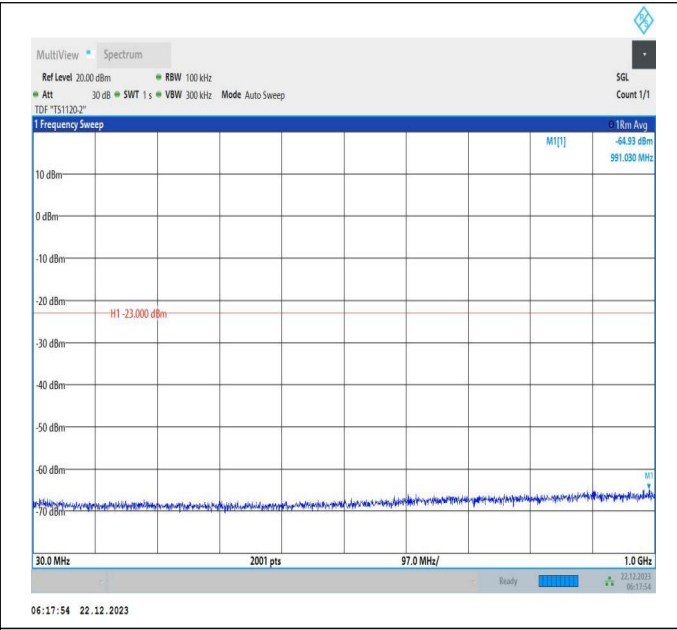

66-66-15MHz-15MHz-64QAM-64QAM-132447-132597-75RB
#0-75RB#0-0.009~0.15MHz-PASS