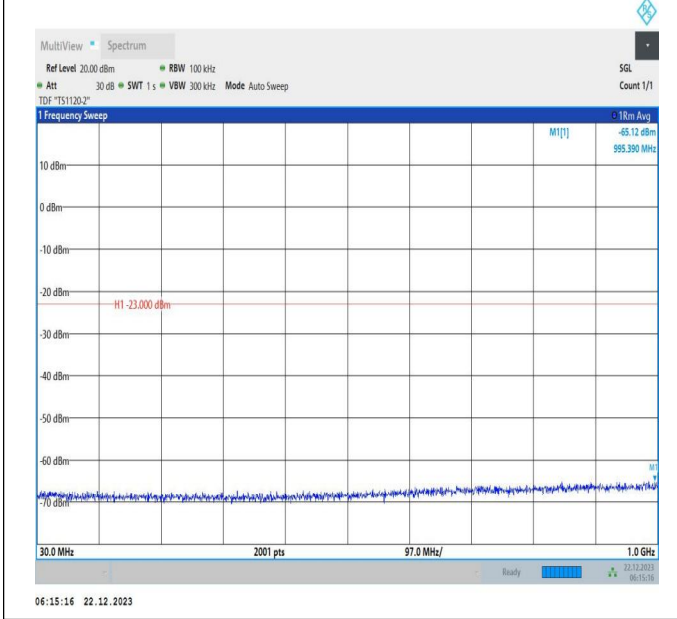

66-66-15MHz-15MHz-64QAM-64QAM-132447-132597-1RB#
0-1RB#74-0.009~0.15MHz-PASS