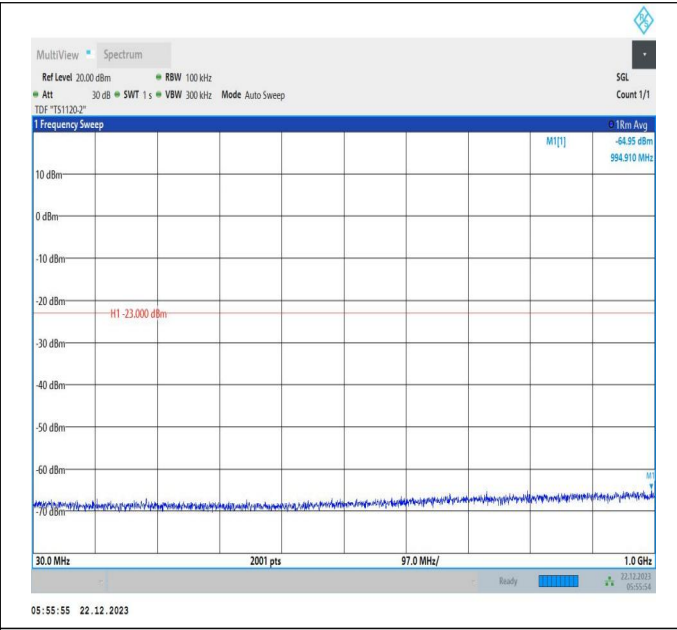

66-66-15MHz-15MHz-64QAM-64QAM-132047-132197-75RB
#0-75RB#0-0.009~0.15MHz-PASS

66-66-15MHz-15MHz-64QAM-64QAM-132047-132197-75RB
#0-75RB#0-30~100MHz-PASS