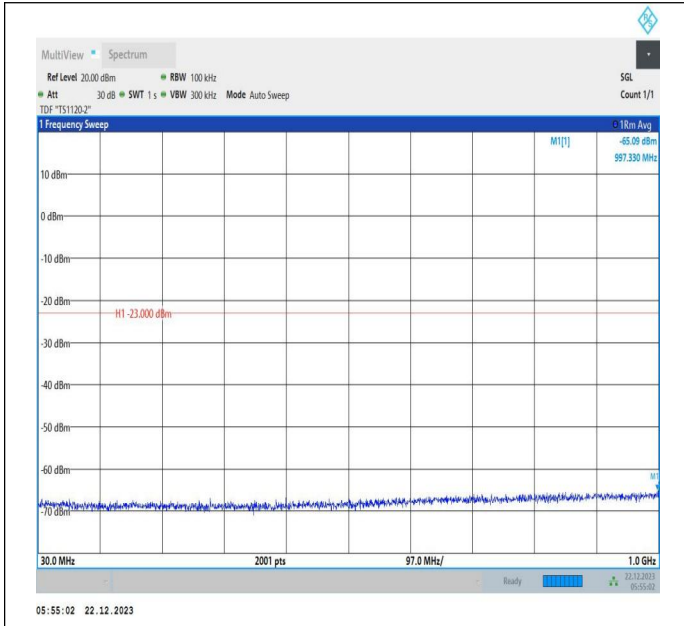

66-66-15MHz-15MHz-16QAM-16QAM-132047-132197-75RB #0-75RB#0-0.009~0.15MHz-PASS

66-66-15MHz-15MHz-16QAM-16QAM-132047-132197-75RB
#0-75RB#0-30~1000MHz-PASS