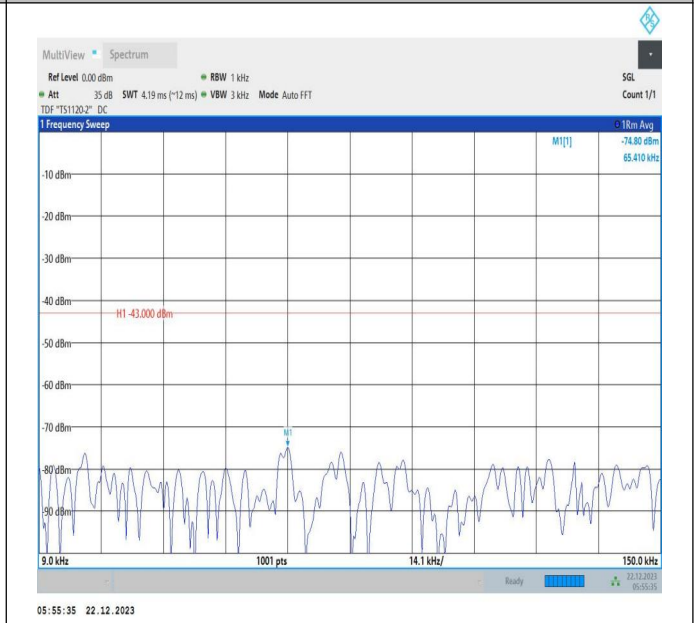

66-66-15MHz-15MHz-16QAM-16QAM-132047-132197-75RB
#0-75RB#0-1000~3000MHz-PASS

66-66-15MHz-15MHz-64QAM-64QAM-132047-132197-75RB
#0-75RB#0-0.009~0.15MHz-PASS