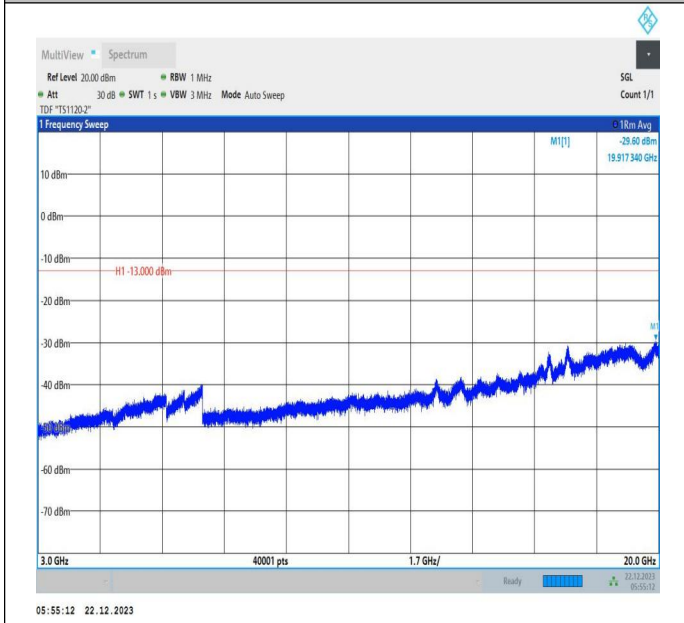

66-66-15MHz-15MHz-16QAM-16QAM-132047-132197-75RB
#0-75RB#0-30~1000MHz-PASS

66-66-15MHz-15MHz-16QAM-16QAM-132047-132197-75RB
#0-75RB#0-3000~20000MHz-PASS