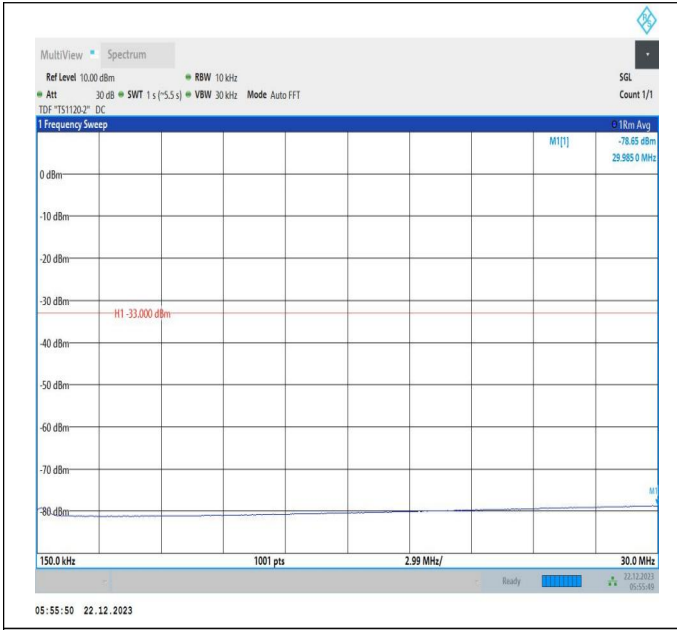

66-66-15MHz-15MHz-16QAM-16QAM-132047-132197-75RB
#0-75RB#0-3000~20000MHz-PASS

66-66-15MHz-15MHz-64QAM-64QAM-132047-132197-75RB
#0-75RB#0-0.15~30MHz-PASS