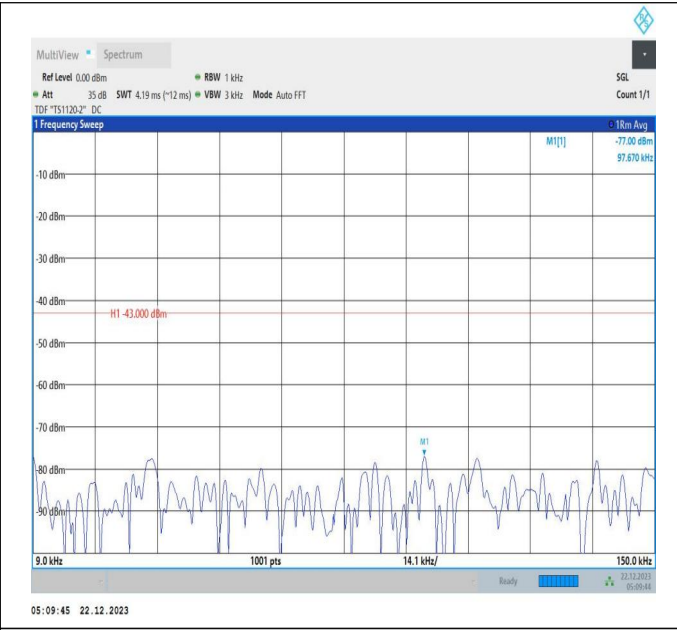

66-66-15MHz-10MHz-64QAM-64QAM-132047-132167-1RB#
0-1RB#49-1000~3000MHz-PASS

66-66-15MHz-10MHz-QPSK-QPSK-132047-132167-75RB#0-50RB#0-0.009~0.15MHz-PASS