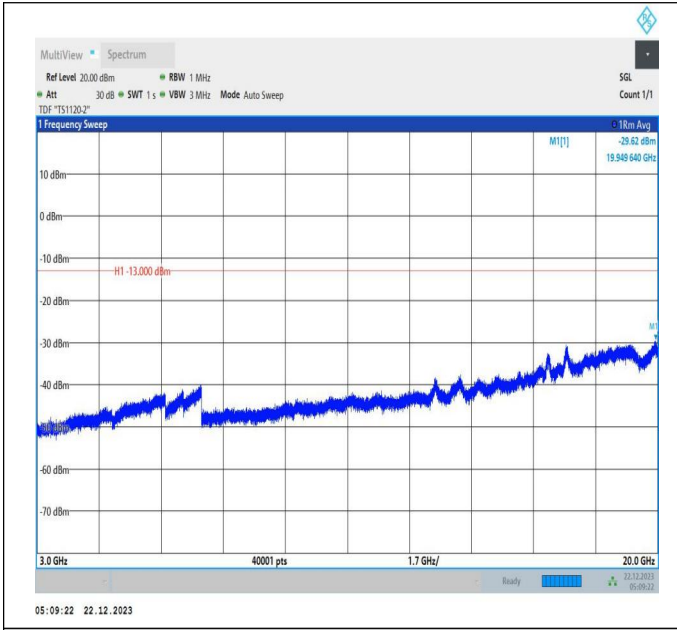

66-66-15MHz-10MHz-64QAM-64QAM-132047-132167-1RB#
0-1RB#49-30~1000MHz-PASS

66-66-15MHz-10MHz-64QAM-64QAM-132047-132167-1RB#0-1RB#49-3000~20000MHz-PASS