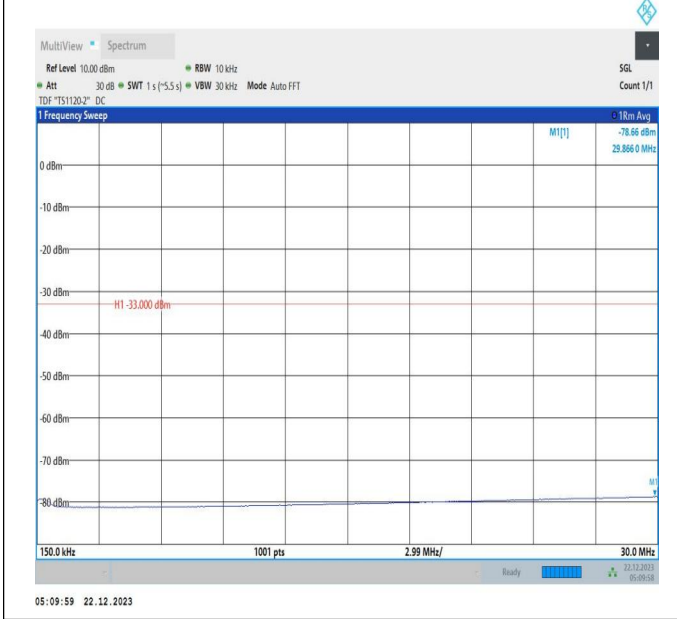

66-66-15MHz-10MHz-64QAM-64QAM-132047-132167-1RB#0-1RB#49-3000~20000MHz-PASS

66-66-15MHz-10MHz-QPSK-QPSK-132047-132167-75RB#0-50RB#0-0.15~30MHz-PASS