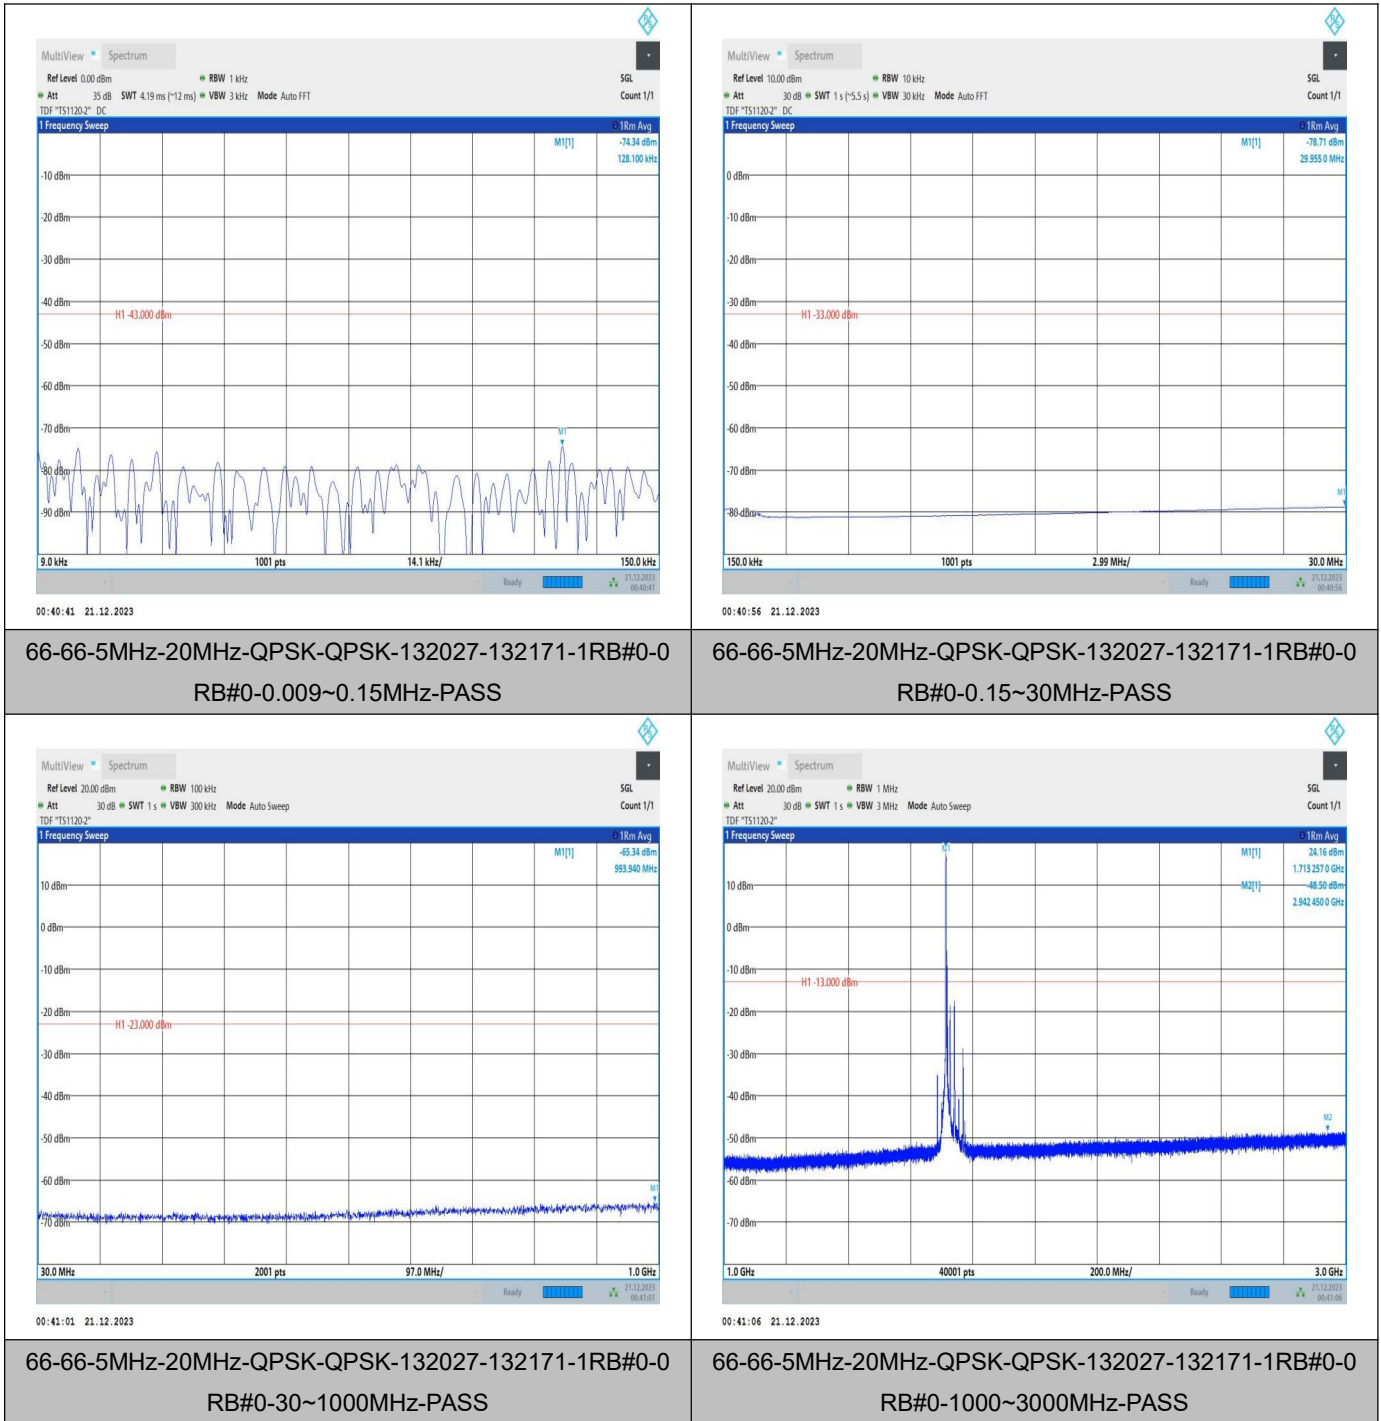

Conducted Spurious Emission

Test Graphs