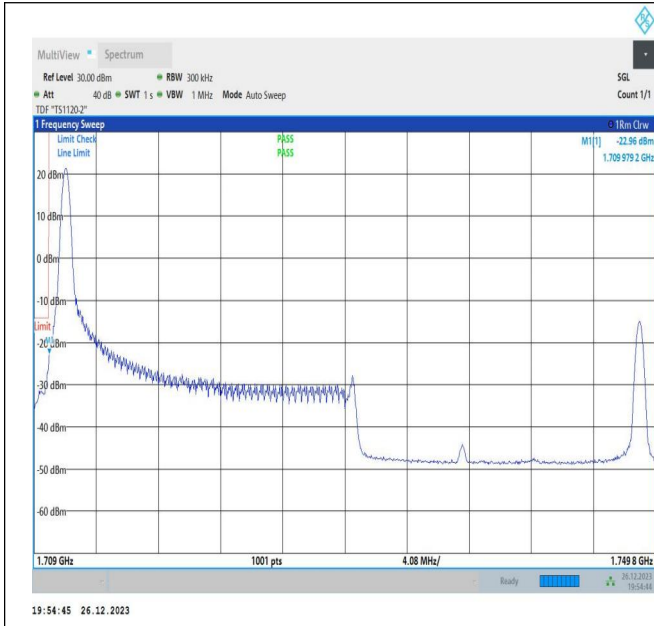

20MHz-15MHz_64QAM@64QAM-64QAM@64QAM_132423-132594_1RB#0@100RB#0-1RB#74@75RB#0