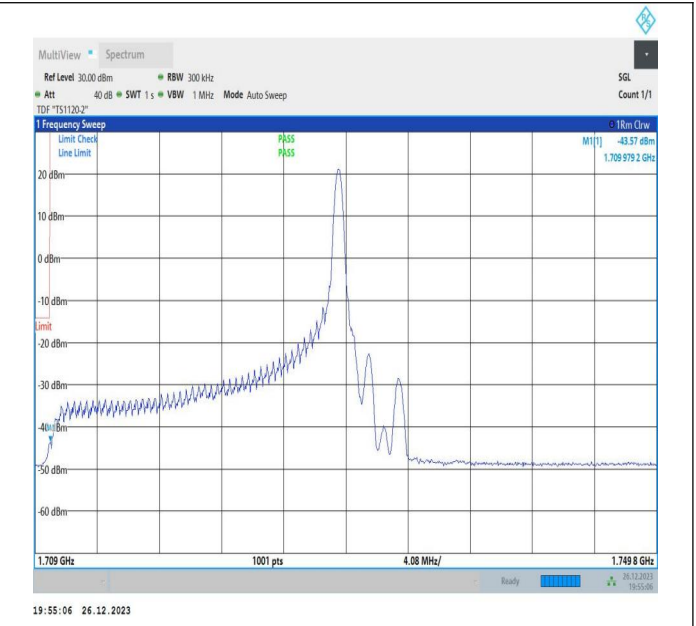

20MHz-15MHz_64QAM@64QAM-64QAM@64QAM_132423-132594_100RB#0@100RB#0-75RB#0@75RB#0