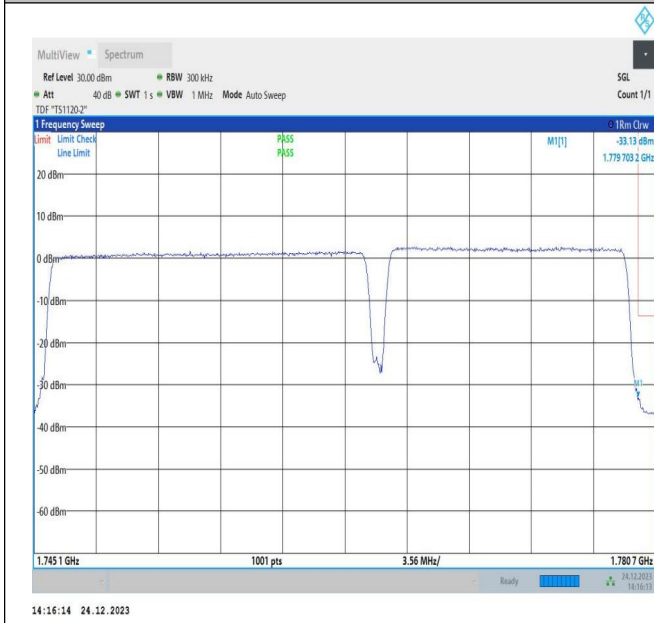

20MHz-15MHz_QPSK@QPSK-QPSK@QPSK_132423-132594_1RB#0@100RB#0-1RB#74@75RB#0