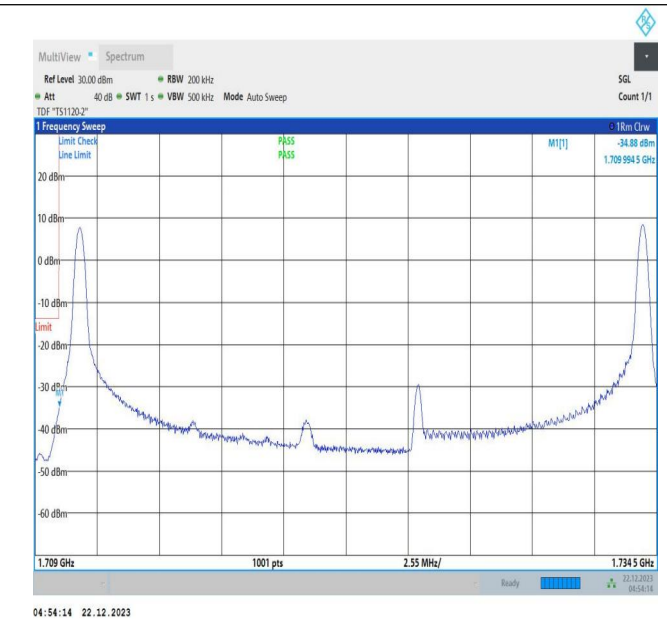

15MHz-10MHz_QPSK@QPSK-QPSK@QPSK_132047-132167_1RB#74@75RB#0-0RB#0@50RB#0

15MHz-10MHz_QPSK@QPSK-QPSK@QPSK_132047-132167_1RB#0@75RB#0-1RB#49@50RB#0