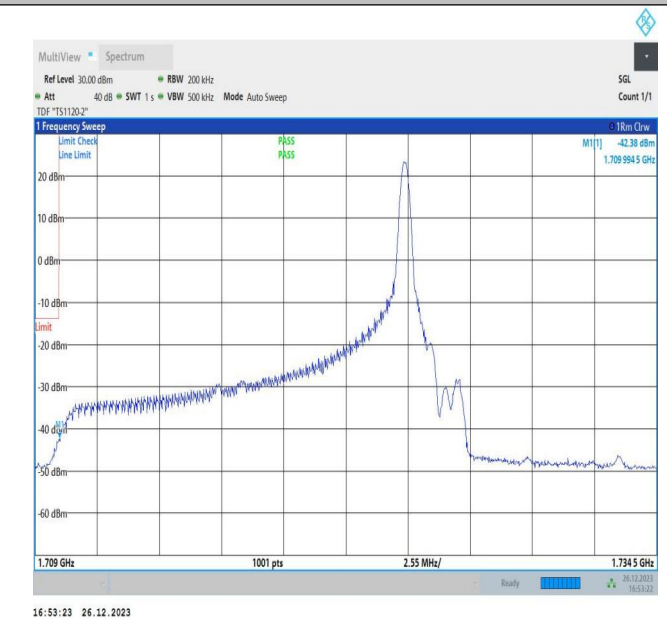

15MHz-10MHz_QPSK@QPSK-QPSK@QPSK_132047-132167_1RB#0@75RB#0-1RB#49@50RB#0

15MHz-10MHz_64QAM@64QAM-64QAM@64QAM_132047-132167_1RB#74@75RB#0-0RB#0@50RB#0