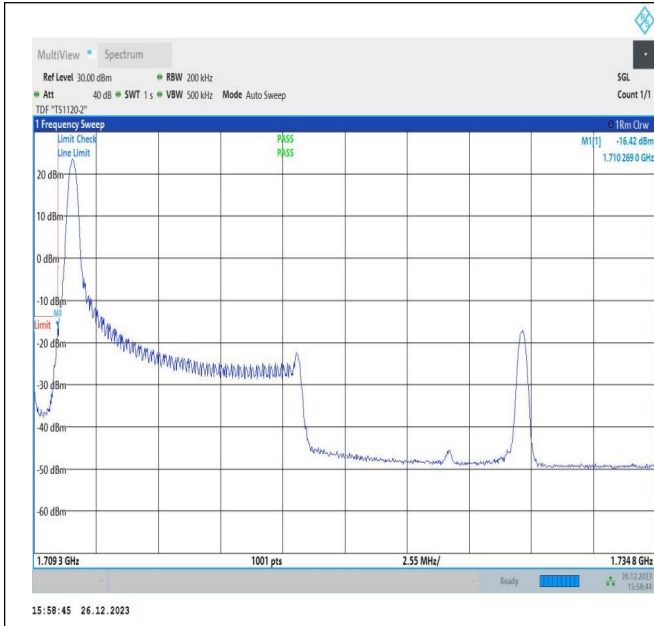

10MHz-15MHz_QPSK@QPSK-QPSK@QPSK_132025-132145_1RB#49@50RB#0-0RB#0@75RB#0

10MHz-15MHz_64QAM@64QAM-64QAM_132025-132145_1RB#0@50RB#0-0RB#0@75RB#0