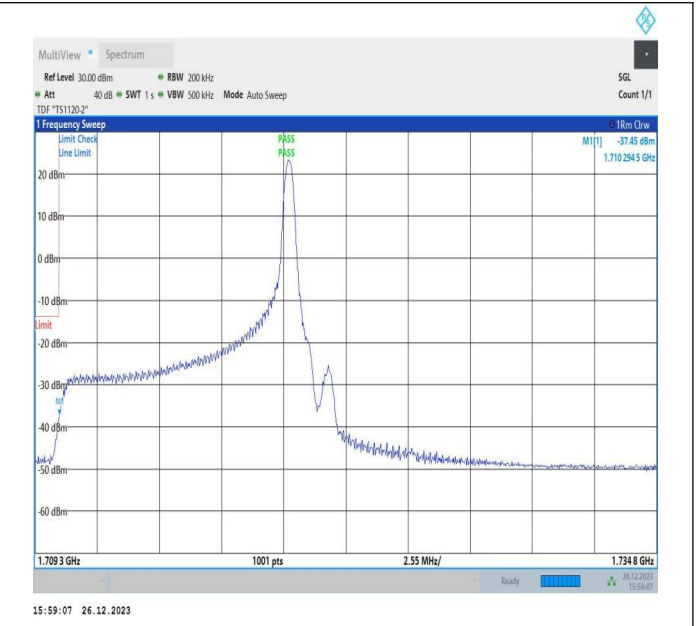

10MHz-15MHz_16QAM@16QAM-16QAM@16QAM_132025-132145_1RB#49@50RB#0-0RB#0@75RB#0

10MHz-15MHz_64QAM@64QAM-64QAM_132025-132145_1RB#49@50RB#0-0RB#0@75RB#0