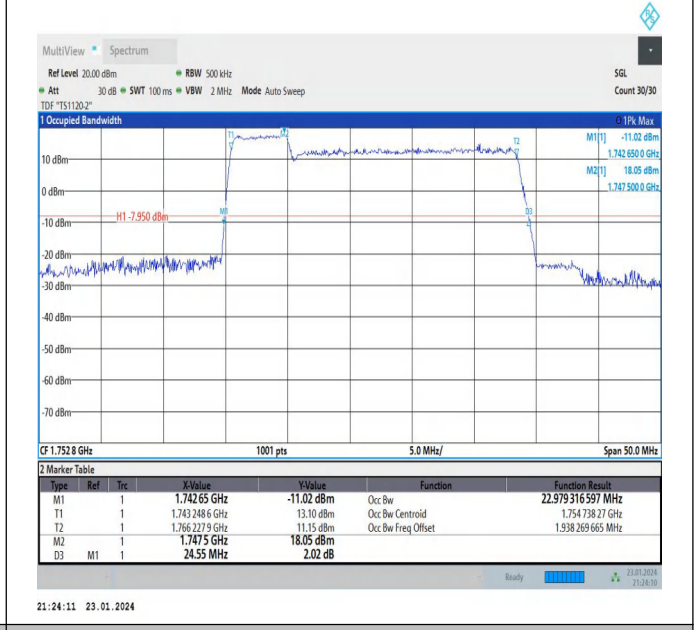

66-66-5MHz-20MHz-16QAM-16QAM-132027-132171-25RB#-0-100RB#0-PASS

66-66-5MHz-20MHz-QPSK-QPSK-132328-132472-25RB#-100RB#0-PASS