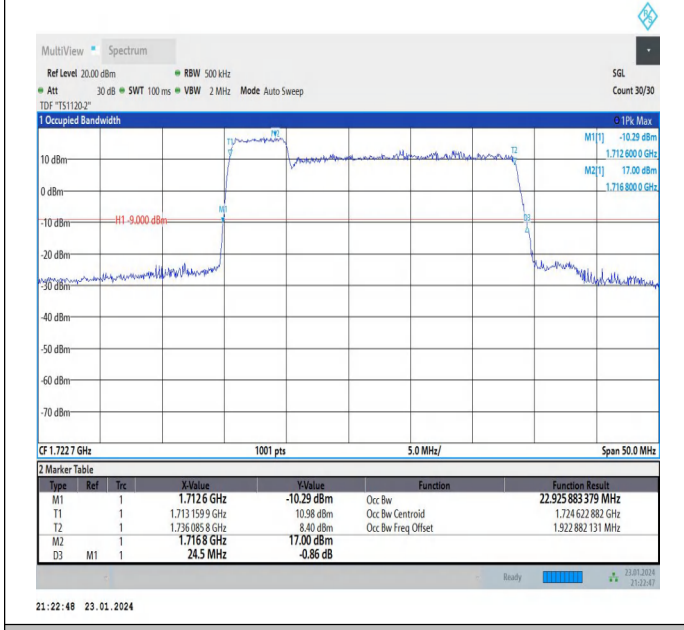

66-66-5MHz-20MHz-QPSK-QPSK-132027-132171-25RB#-100RB#0-PASS

66-66-5MHz-20MHz-64QAM-64QAM-132027-132171-25RB#-0-100RB#0-PASS