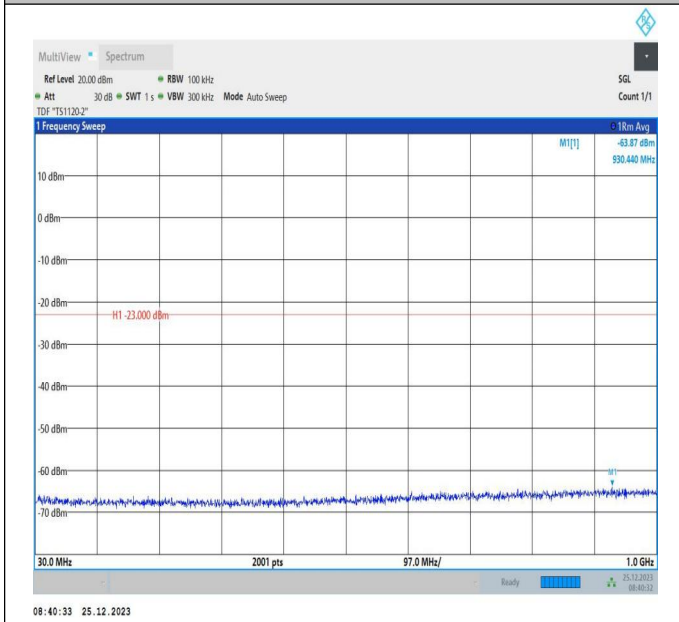

# Conducted Spurious Emission

## Test Graphs

66-66-5MHz-5MHz-QPSK-QPSK-131997-132045-1RB#0-0R  
 B#0-0.009~0.15MHz-PASS

66-66-5MHz-5MHz-QPSK-QPSK-131997-132045-1RB#0-0R  
 B#0-0.15~30MHz-PASS

66-66-5MHz-5MHz-QPSK-QPSK-131997-132045-1RB#0-0R  
 B#0-30~1000MHz-PASS