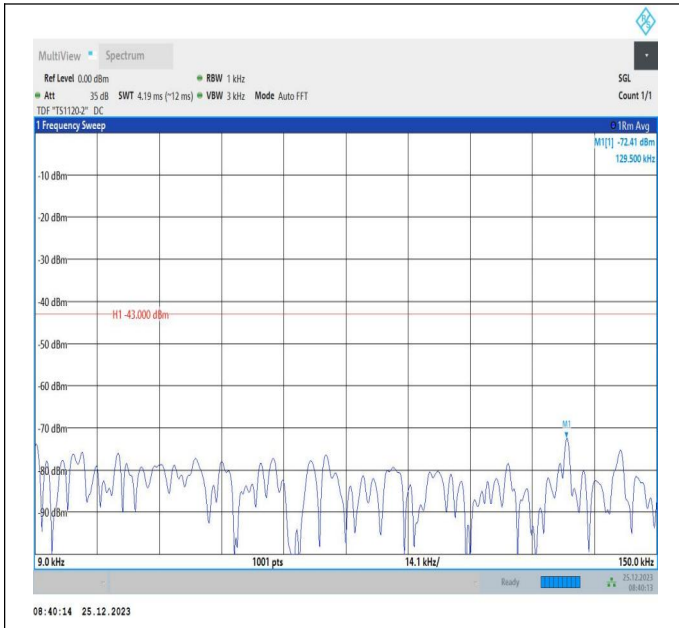

Conducted Spurious Emission

Test Graphs

66-66-5MHz-5MHz-QPSK-QPSK-131997-132045-1RB#0-0R
B#0-0.009~0.15MHz-PASS