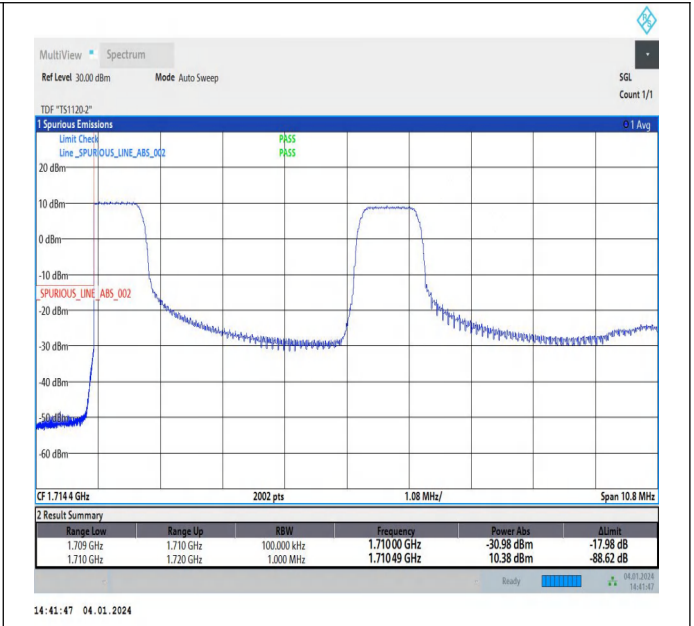

5MHz-5MHz_64QAM@64QAM-64QAM@64QAM_131997-13
2045_1RB#0@25RB#0-1RB#15@25RB#0