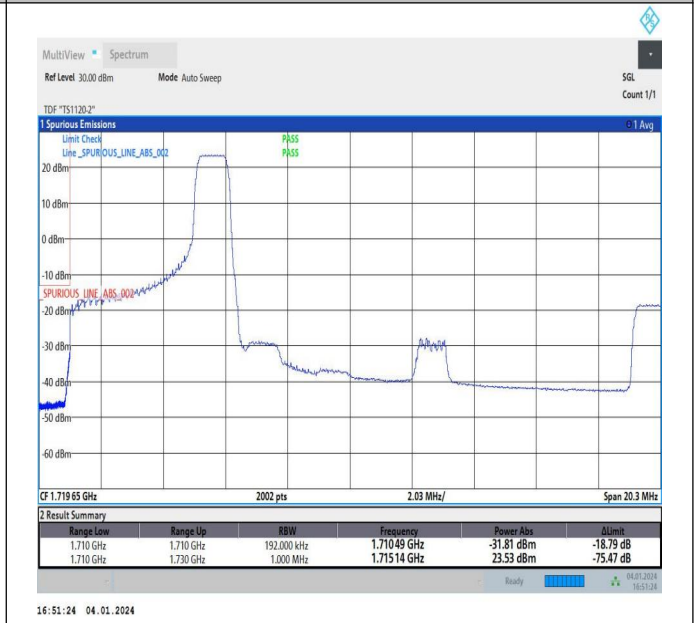

5MHz-15MHz_64QAM@64QAM-64QAM@64QAM_132002-132095_1RB#24@25RB#0-0RB#0@75RB#0