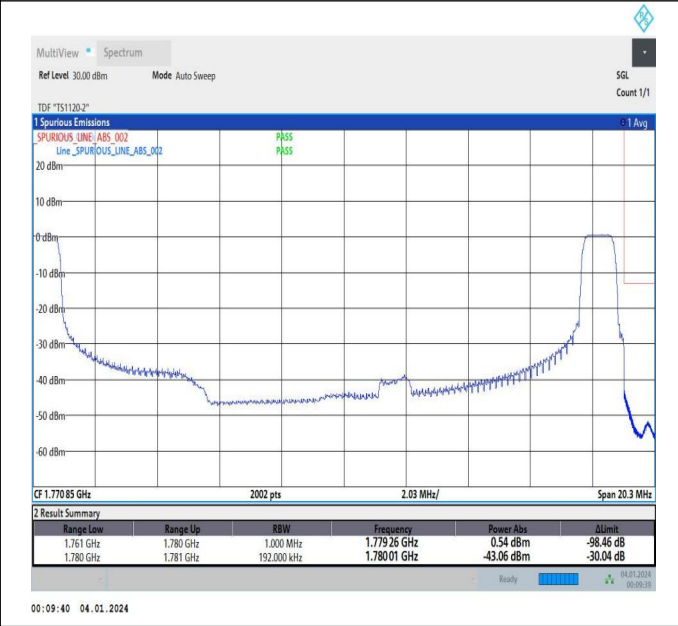

5MHz-15MHz_QPSK@QPSK-QPSK@QPSK_132504-13259
7_1RB#0@25RB#0-1RB#74@75RB#0