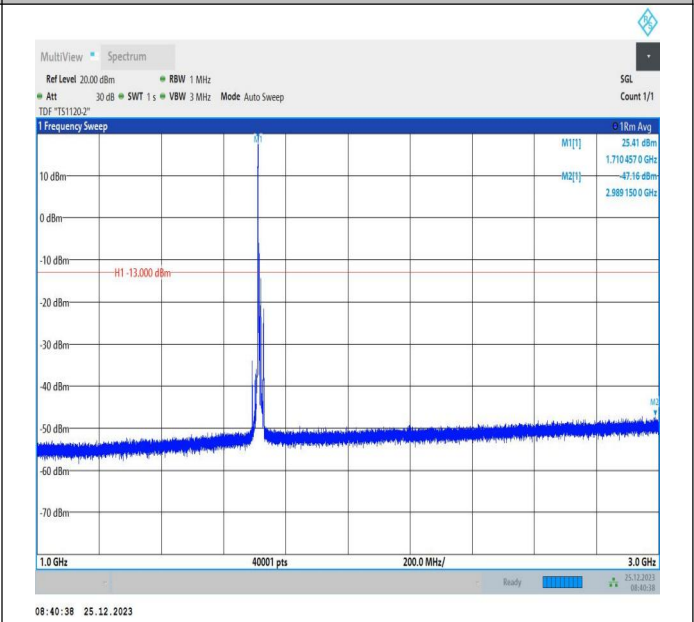

# Conducted Spurious Emission

## Test Graphs

66-66-5MHz-5MHz-QPSK-QPSK-131997-132045-1RB#0-0R  
 B#0-0.009~0.15MHz-PASS

66-66-5MHz-5MHz-QPSK-QPSK-131997-132045-1RB#0-0R  
 B#0-0.15~30MHz-PASS

66-66-5MHz-5MHz-QPSK-QPSK-131997-132045-1RB#0-0R  
 B#0-30~1000MHz-PASS