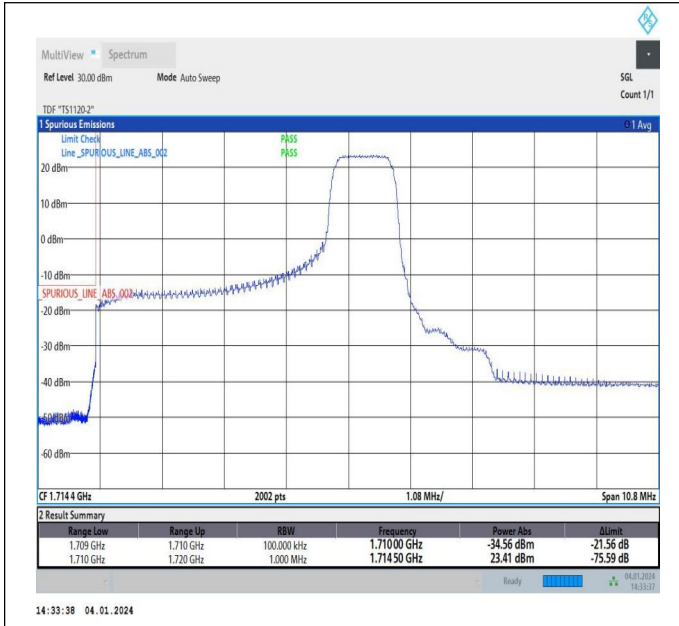

5MHz-5MHz_64QAM@64QAM-64QAM@64QAM_131997-13
2045_1RB#24@25RB#0-0RB#0@25RB#0