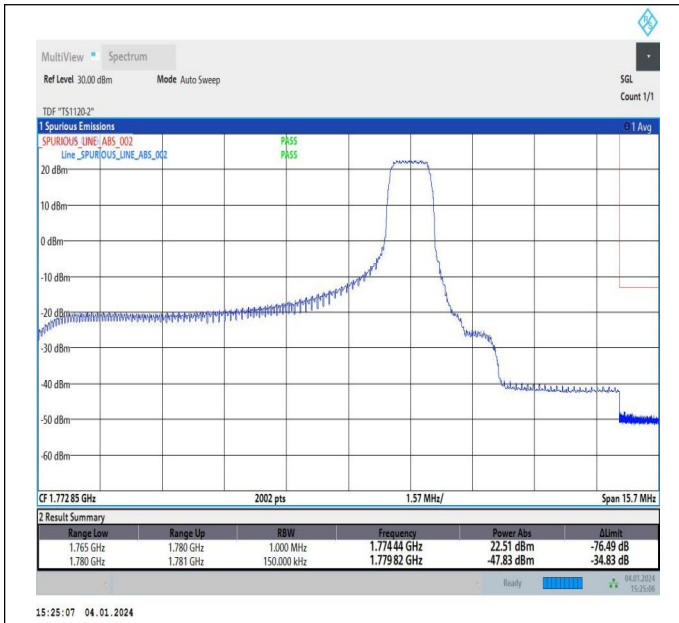

10MHz-5MHz_64QAM@64QAM-64QAM@64QAM_132572-1
32644_1RB#49@50RB#0-0RB#0@25RB#0