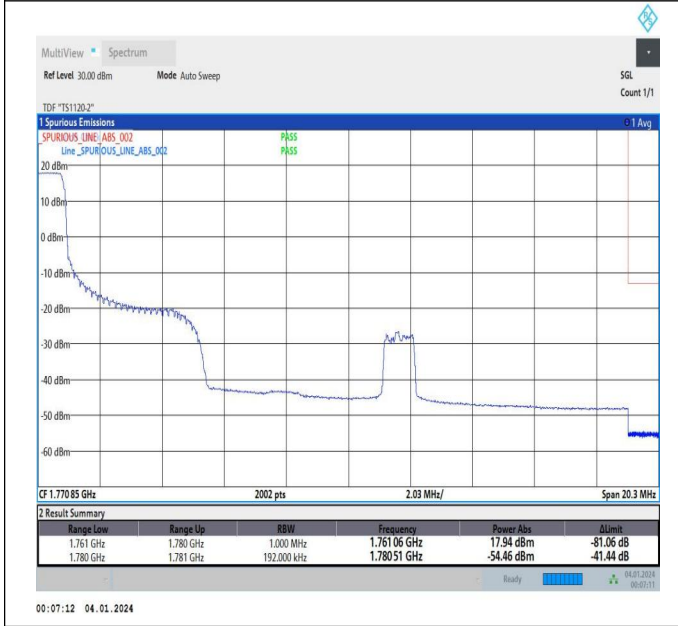

5MHz-15MHz_QPSK@QPSK-QPSK@QPSK_132504-13259
7_1RB#0@25RB#0-0RB#0@75RB#0