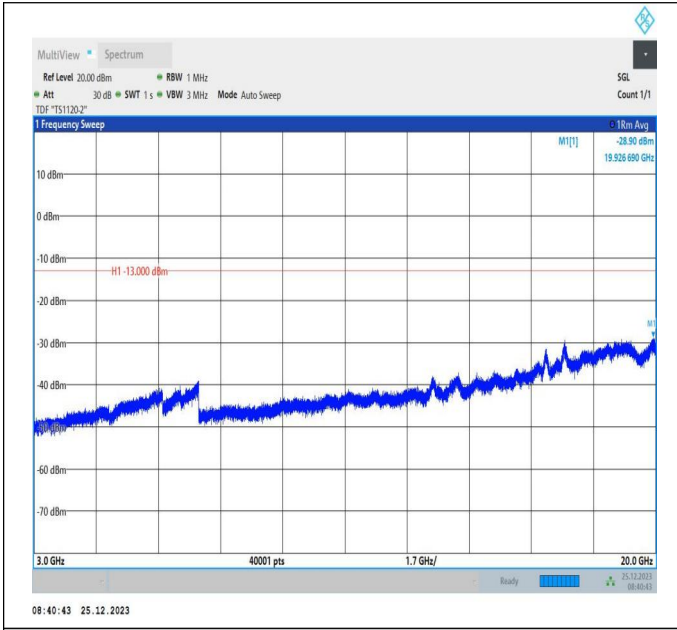

66-66-5MHz-5MHz-QPSK-QPSK-131997-132045-1RB#0-0R
B#0-3000~20000MHz-PASS