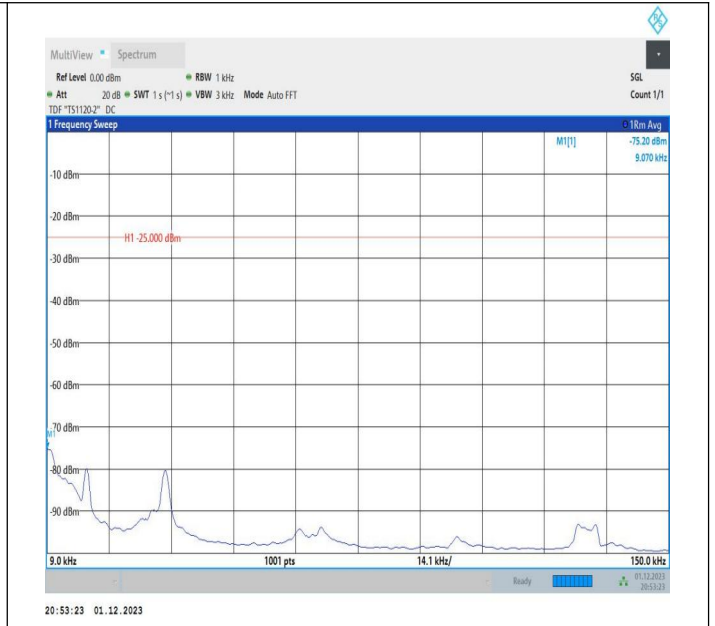

7-7-20MHz-20MHz-64QAM-64QAM-21152-21350-1RB#99-0R
B#0-0.009~0.15MHz-PASS