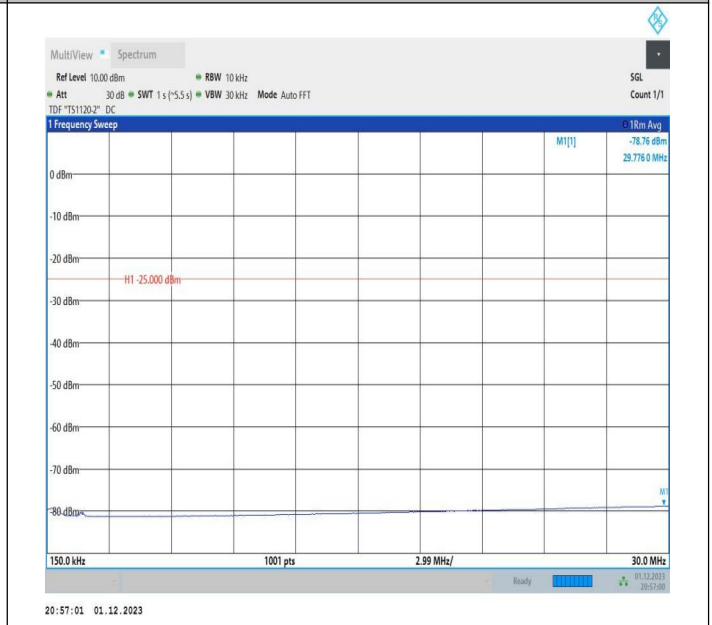

7-7-20MHz-20MHz-16QAM-16QAM-21152-21350-100RB#0-10 ORB#0-0.15~30MHz-PASS