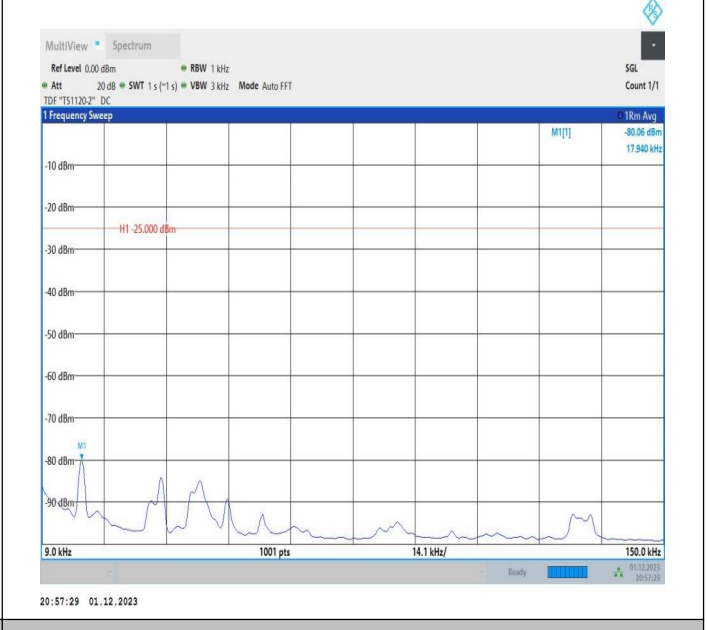

7-7-20MHz-20MHz-64QAM-64QAM-21152-21350-100RB#0-10
ORB#0-0.009~0.15MHz-PASS