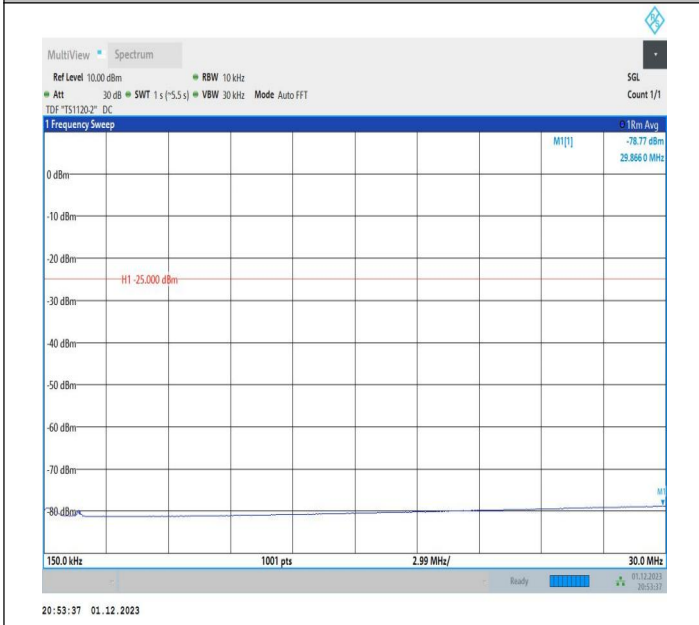

7-7-20MHz-20MHz-64QAM-64QAM-21152-21350-1RB#99-0R
B#0-0.15~30MHz-PASS