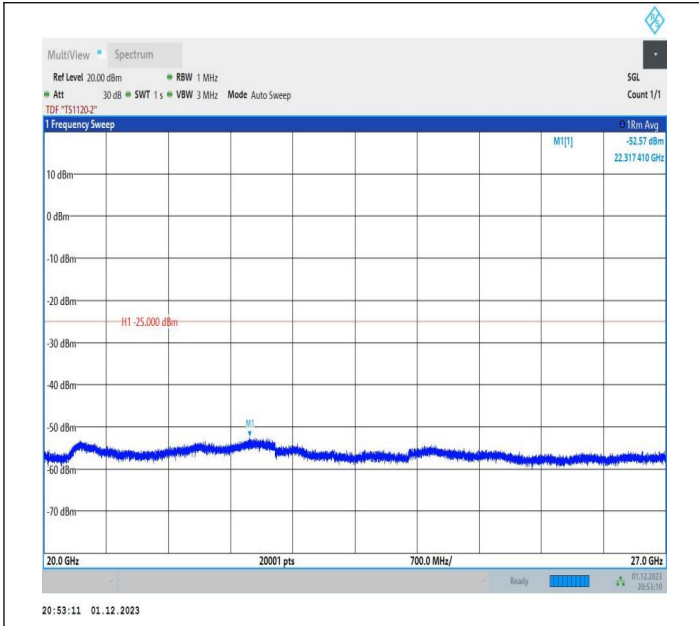

7-7-20MHz-20MHz-16QAM-16QAM-21152-21350-1RB#99-0R
B#0-20000~27000MHz-PASS