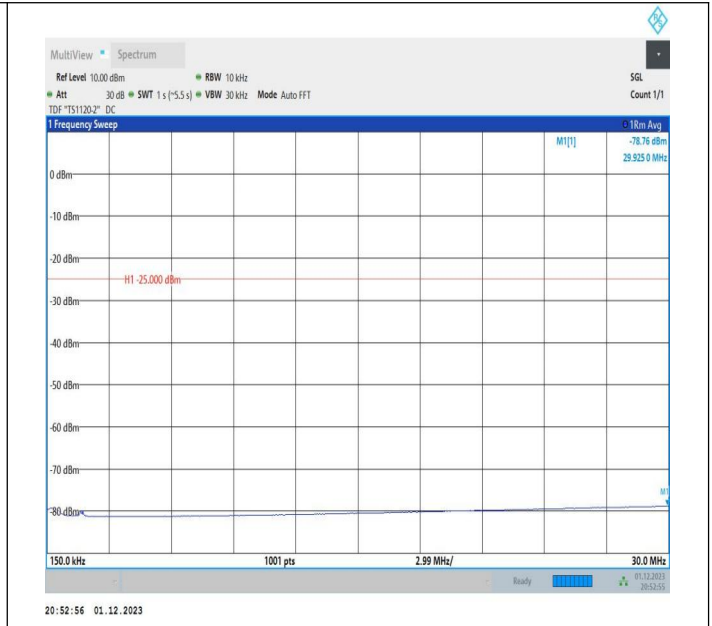

7-7-20MHz-20MHz-16QAM-16QAM-21152-21350-1RB#99-OR
B#0-0.15~30MHz-PASS