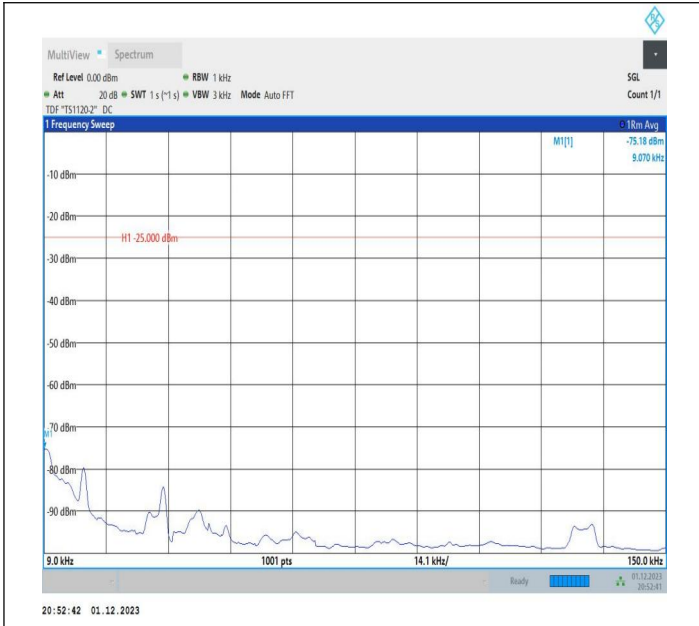

7-7-20MHz-20MHz-16QAM-16QAM-21152-21350-1RB#99-OR
B#0-0.009~0.15MHz-PASS