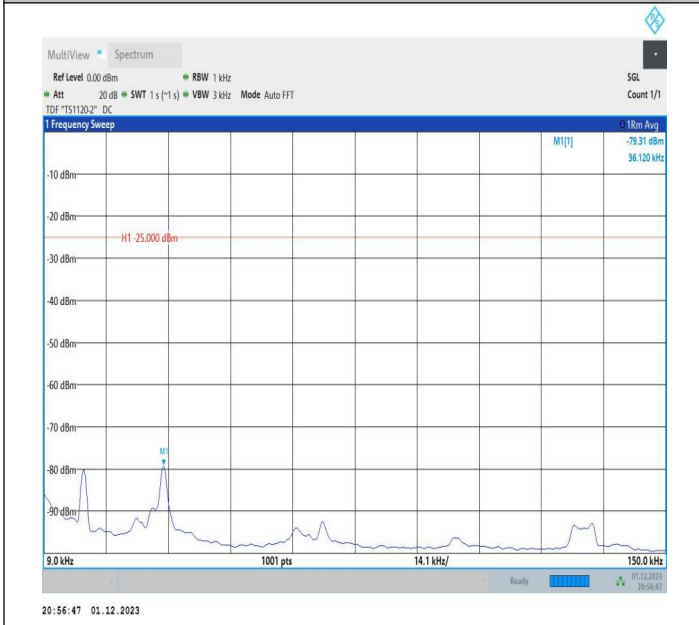

7-7-20MHz-20MHz-16QAM-16QAM-21152-21350-100RB#0-10 ORB#0-0.009~0.15MHz-PASS