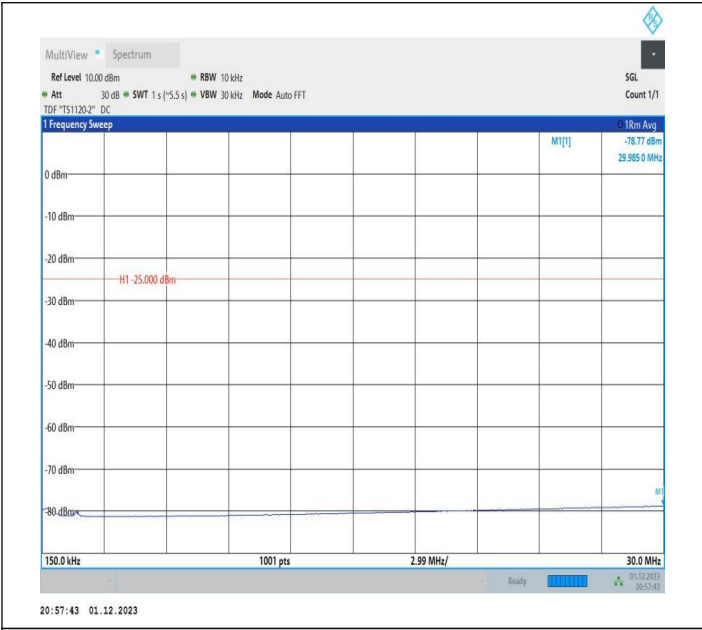

7-7-20MHz-20MHz-64QAM-64QAM-21152-21350-100RB#0-10
ORB#0-0.15~30MHz-PASS