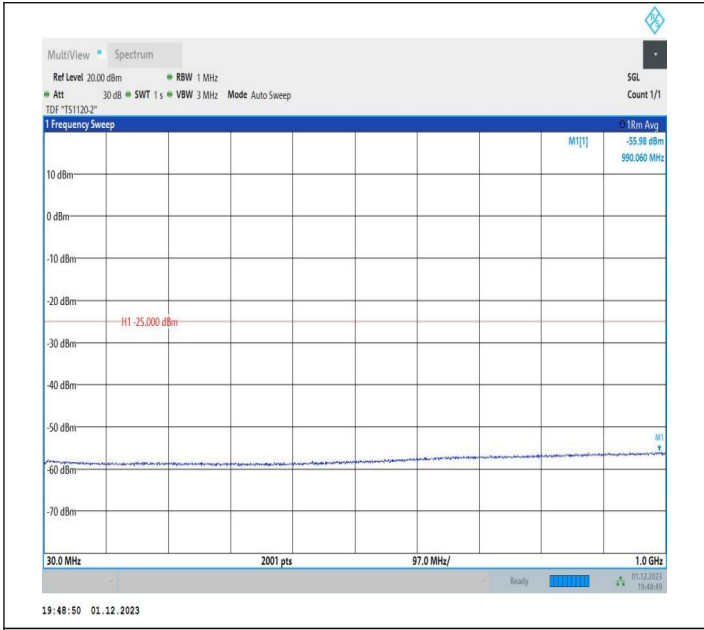

7-7-20MHz-15MHz-16QAM-16QAM-21201-21372-100RB#0-7
5RB#0-0.009~0.15MHz-PASS

7-7-20MHz-15MHz-16QAM-16QAM-21201-21372-100RB#0-7
5RB#0-30~1000MHz-PASS