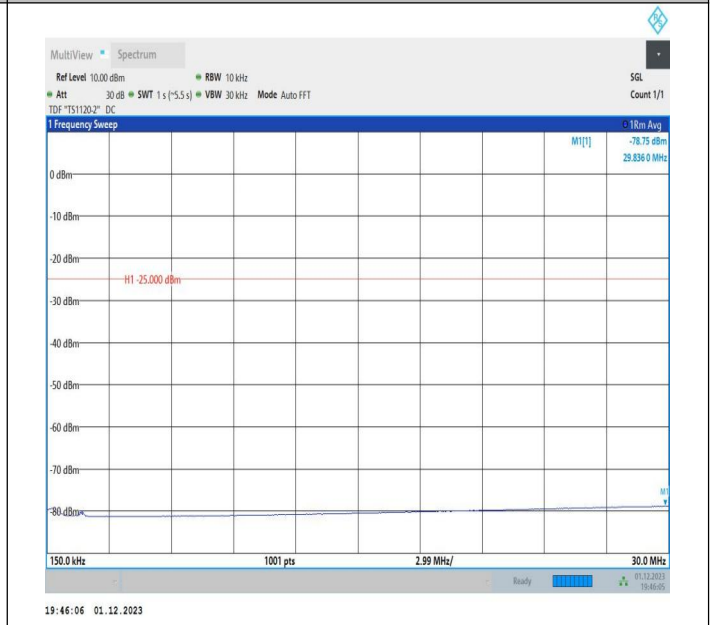

7-7-20MHz-15MHz-64QAM-64QAM-21201-21372-1RB#99-0R
B#0-20000~27000MHz-PASS

7-7-20MHz-15MHz-QPSK-QPSK-21201-21372-1RB#0-1RB#7
4-0.15~30MHz-PASS