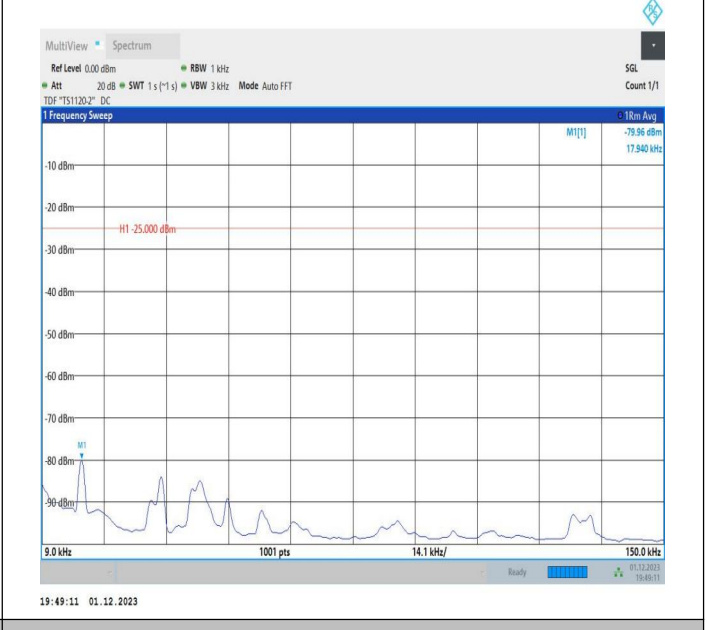

7-7-20MHz-15MHz-16QAM-16QAM-21201-21372-100RB#0-7
5RB#0-1000~20000MHz-PASS

7-7-20MHz-15MHz-64QAM-64QAM-21201-21372-100RB#0-7
5RB#0-0.009~0.15MHz-PASS