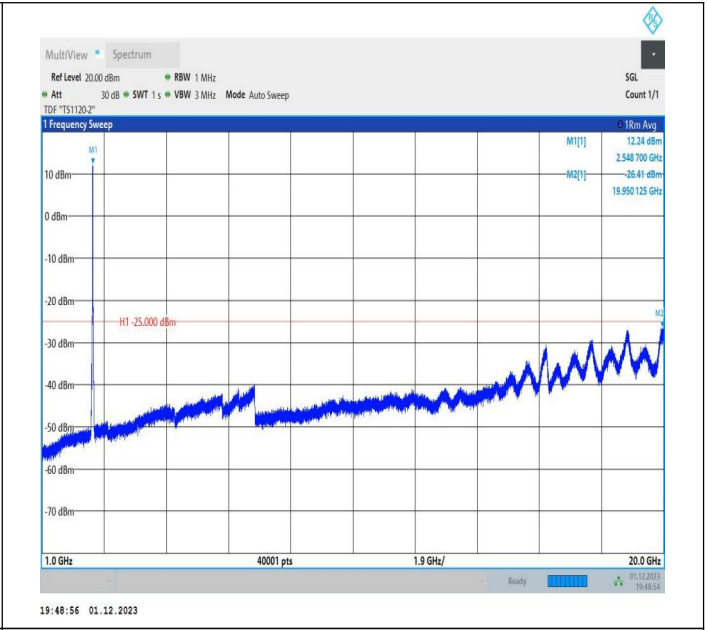

7-7-20MHz-15MHz-16QAM-16QAM-21201-21372-100RB#0-7
5RB#0-0.15~30MHz-PASS

7-7-20MHz-15MHz-16QAM-16QAM-21201-21372-100RB#0-7
5RB#0-1000~20000MHz-PASS