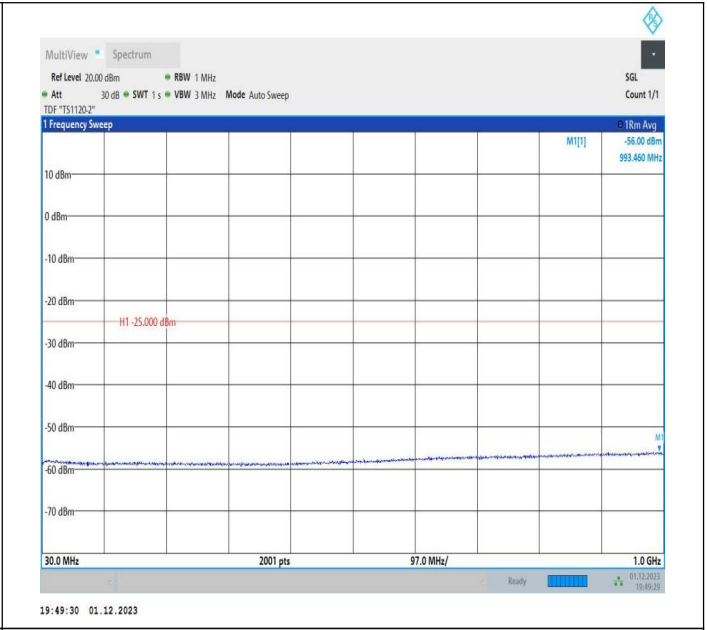

7-7-20MHz-15MHz-64QAM-64QAM-21201-21372-100RB#0-7
5RB#0-0.009~0.15MHz-PASS

7-7-20MHz-15MHz-64QAM-64QAM-21201-21372-100RB#0-7
5RB#0-30~100MHz-PASS