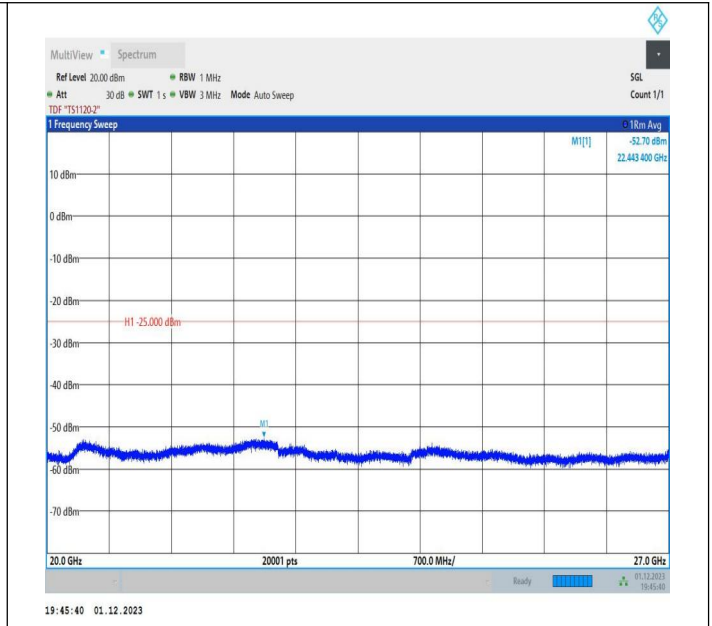

7-7-20MHz-15MHz-64QAM-64QAM-21201-21372-1RB#99-0R
B#0-30~1000MHz-PASS

7-7-20MHz-15MHz-64QAM-64QAM-21201-21372-1RB#99-0R
B#0-20000~27000MHz-PASS