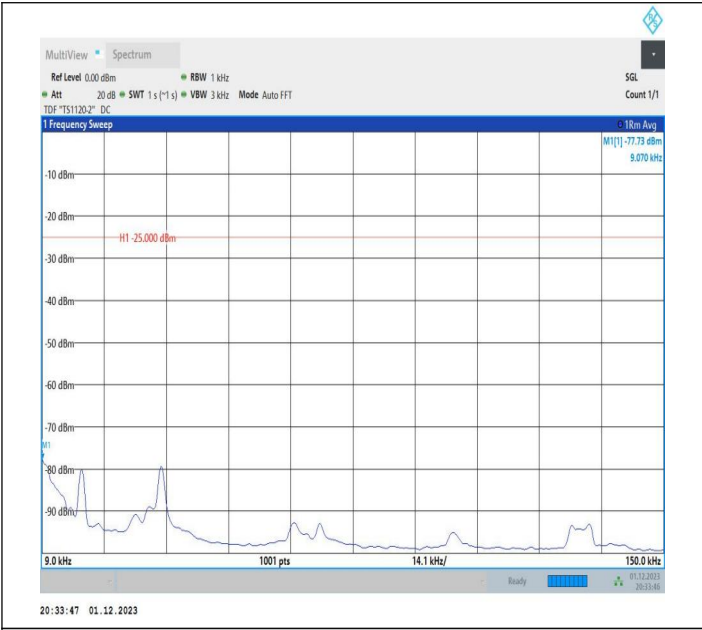

7-7-20MHz-15MHz-64QAM-64QAM-21201-21372-100RB#0-7
5RB#0-1000~20000MHz-PASS

7-7-20MHz-20MHz-QPSK-QPSK-20850-21048-1RB#0-0RB#0
-0.009~0.15MHz-PASS