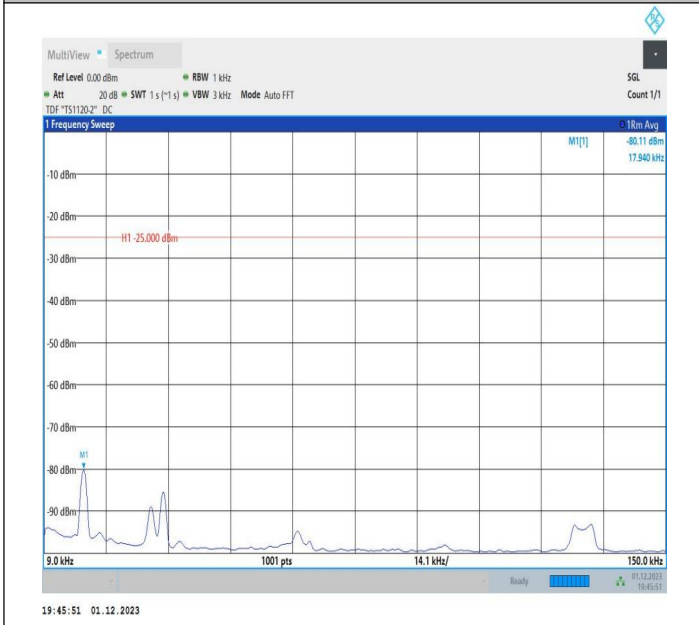

7-7-20MHz-15MHz-64QAM-64QAM-21201-21372-1RB#99-0R
B#0-1000~20000MHz-PASS

7-7-20MHz-15MHz-QPSK-QPSK-21201-21372-1RB#0-1RB#7
4-0.009~0.15MHz-PASS