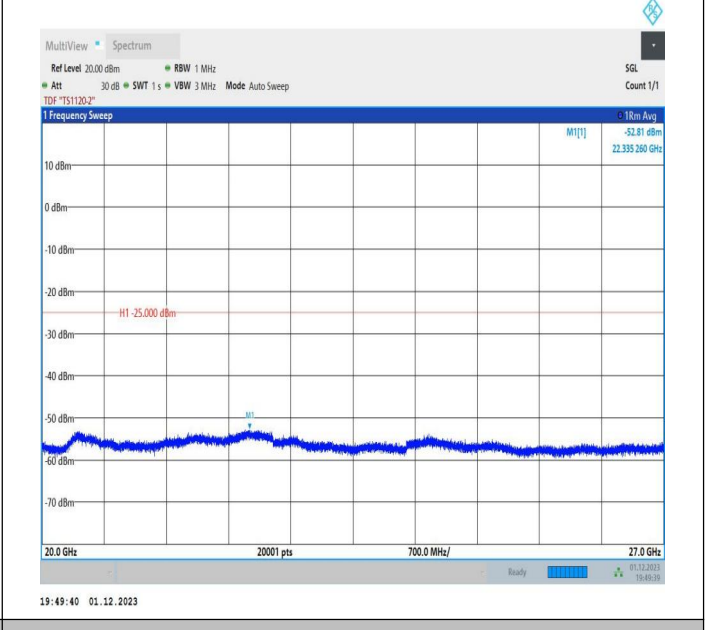

7-7-20MHz-15MHz-64QAM-64QAM-21201-21372-100RB#0-7
5RB#0-30~100MHz-PASS

7-7-20MHz-15MHz-64QAM-64QAM-21201-21372-100RB#0-7
5RB#0-20000~27000MHz-PASS