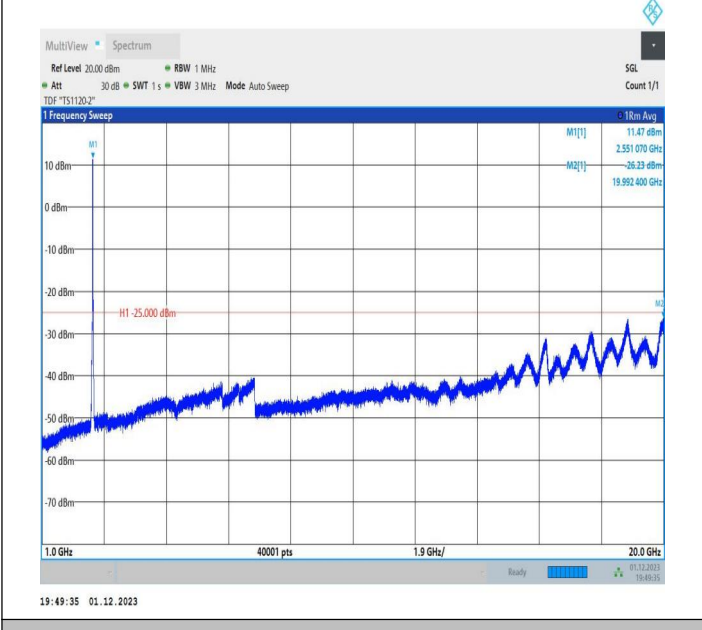

7-7-20MHz-15MHz-64QAM-64QAM-21201-21372-100RB#0-7
5RB#0-0.15~30MHz-PASS

7-7-20MHz-15MHz-64QAM-64QAM-21201-21372-100RB#0-7
5RB#0-1000~20000MHz-PASS