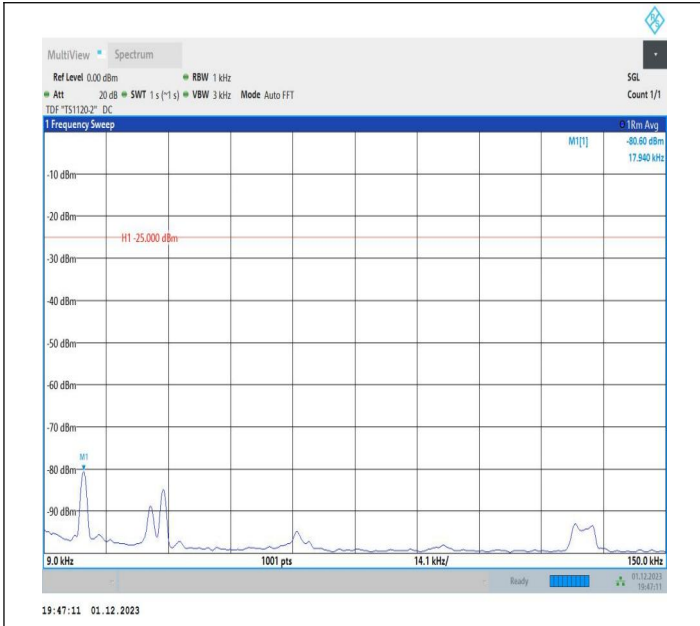

7-7-20MHz-15MHz-16QAM-16QAM-21201-21372-1RB#0-1RB
#74-1000~20000MHz-PASS

7-7-20MHz-15MHz-64QAM-64QAM-21201-21372-1RB#0-1RB
#74-0.009~0.15MHz-PASS