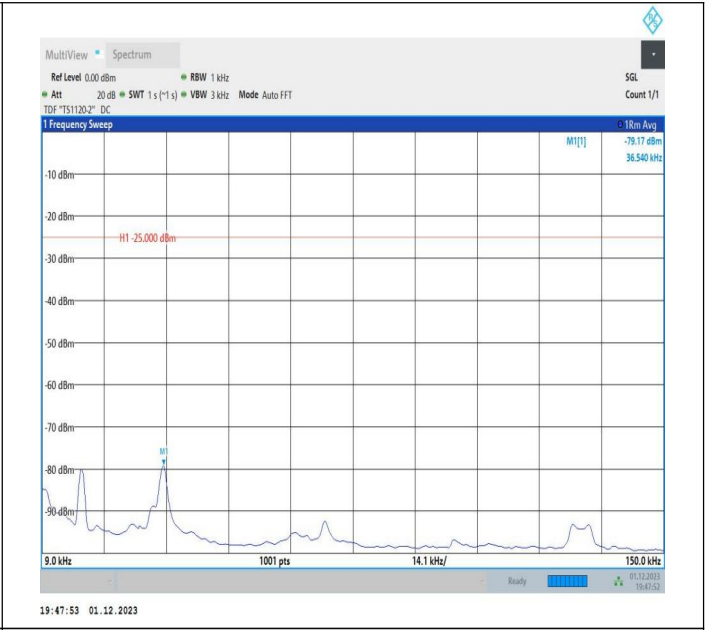

7-7-20MHz-15MHz-QPSK-QPSK-21201-21372-100RB#0-75R
B#0-0.009~0.15MHz-PASS