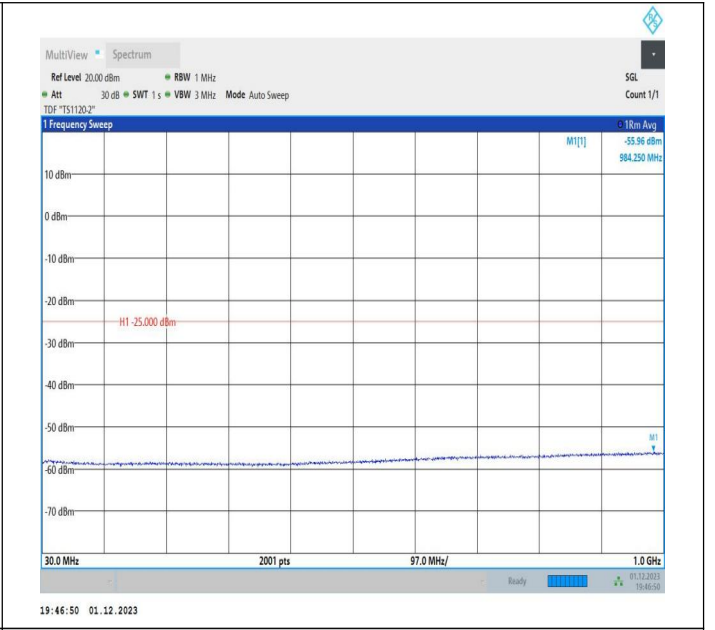

7-7-20MHz-15MHz-16QAM-16QAM-21201-21372-1RB#0-1RB
#74-0.009~0.15MHz-PASS

7-7-20MHz-15MHz-16QAM-16QAM-21201-21372-1RB#0-1RB
#74-30~100MHz-PASS