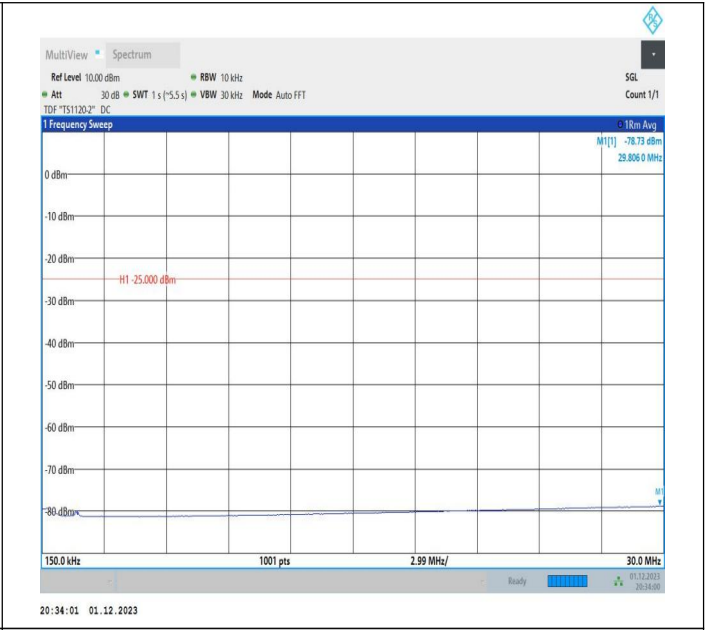

7-7-20MHz-15MHz-64QAM-64QAM-21201-21372-100RB#0-7
5RB#0-20000~27000MHz-PASS

7-7-20MHz-20MHz-QPSK-QPSK-20850-21048-1RB#0-0RB#0
-0.15~30MHz-PASS