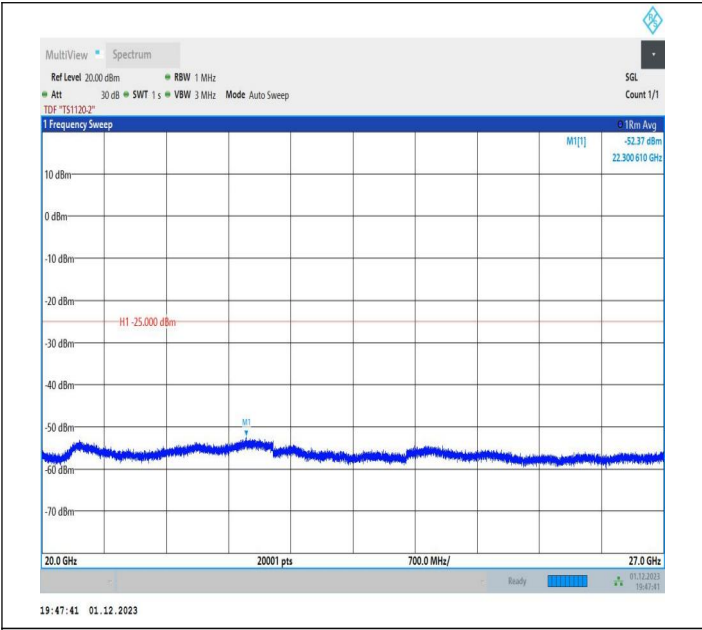

7-7-20MHz-15MHz-64QAM-64QAM-21201-21372-1RB#0-1RB
#74-30~1000MHz-PASS

7-7-20MHz-15MHz-64QAM-64QAM-21201-21372-1RB#0-1RB
#74-1000~20000MHz-PASS

7-7-20MHz-15MHz-64QAM-64QAM-21201-21372-1RB#0-1RB
#74-20000~27000MHz-PASS