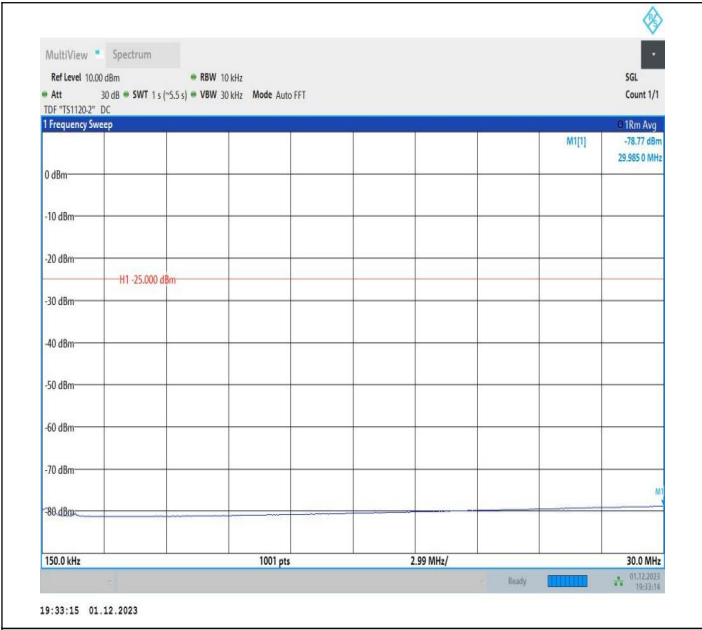

7-7-20MHz-15MHz-16QAM-16QAM-20850-21021-100RB#0-7
5RB#0-20000~27000MHz-PASS

7-7-20MHz-15MHz-64QAM-64QAM-20850-21021-100RB#0-7
5RB#0-0.15~30MHz-PASS