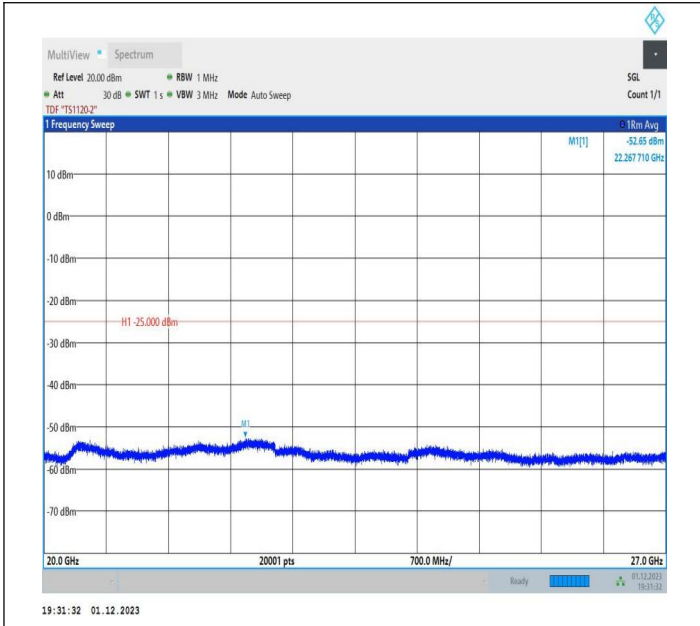

7-7-20MHz-15MHz-64QAM-64QAM-20850-21021-1RB#0-1RB
#74-30~1000MHz-PASS

7-7-20MHz-15MHz-64QAM-64QAM-20850-21021-1RB#0-1RB
#74-1000~20000MHz-PASS

7-7-20MHz-15MHz-64QAM-64QAM-20850-21021-1RB#0-1RB
#74-20000~27000MHz-PASS