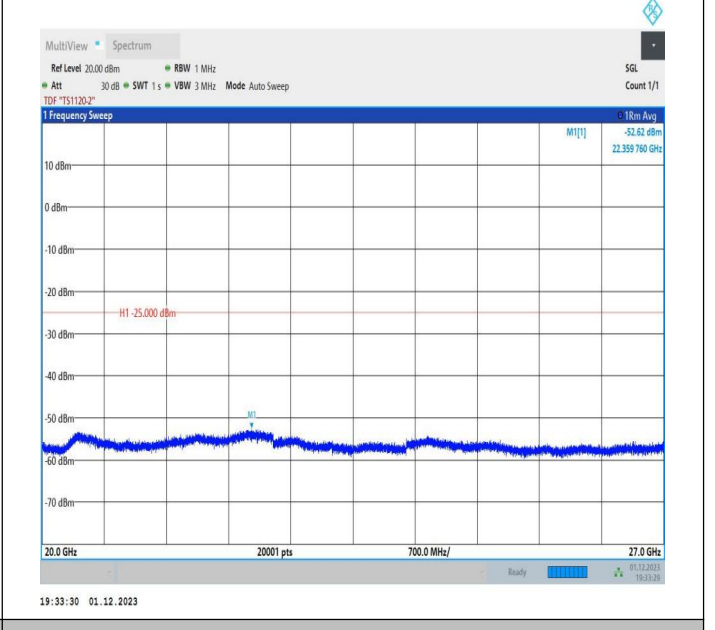

7-7-20MHz-15MHz-64QAM-64QAM-20850-21021-100RB#0-7
5RB#0-30~100MHz-PASS

7-7-20MHz-15MHz-64QAM-64QAM-20850-21021-100RB#0-7
5RB#0-20000~27000MHz-PASS