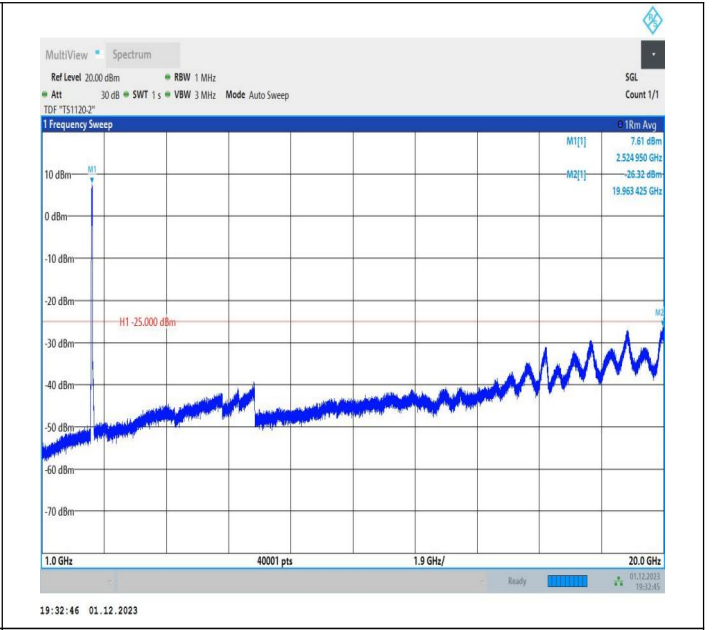

7-7-20MHz-15MHz-16QAM-16QAM-20850-21021-100RB#0-7
5RB#0-0.15~30MHz-PASS

7-7-20MHz-15MHz-16QAM-16QAM-20850-21021-100RB#0-7
5RB#0-1000~20000MHz-PASS