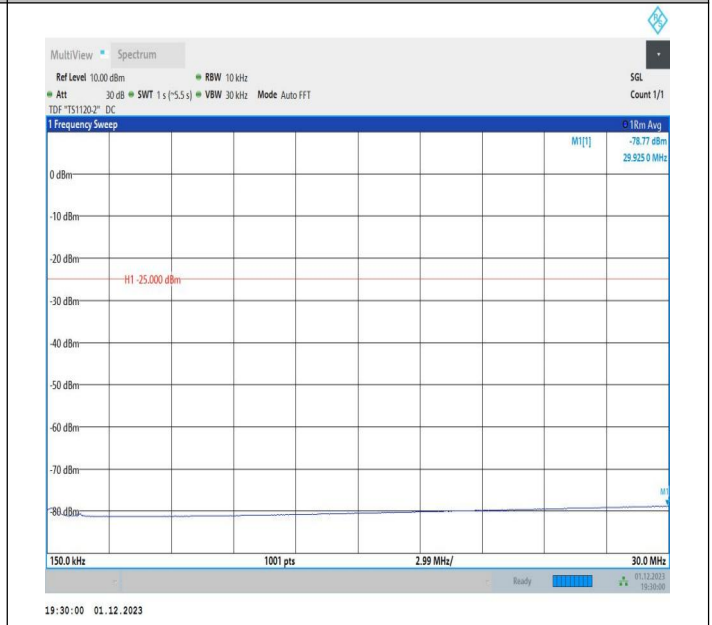

7-7-20MHz-15MHz-64QAM-64QAM-20850-21021-1RB#99-0R
B#0-20000~27000MHz-PASS

7-7-20MHz-15MHz-QPSK-QPSK-20850-21021-1RB#0-1RB#7
4-0.15~30MHz-PASS