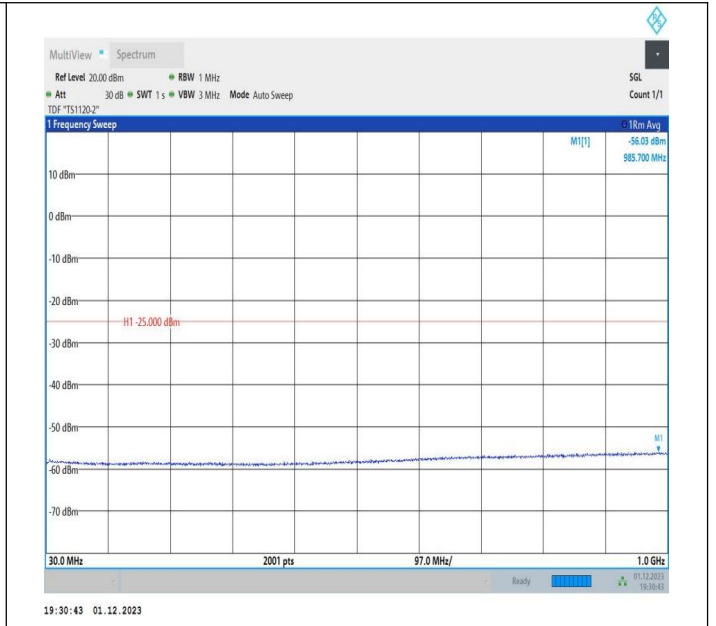

7-7-20MHz-15MHz-16QAM-16QAM-20850-21021-1RB#0-1RB#7
#74-0.009~0.15MHz-PASS

7-7-20MHz-15MHz-16QAM-16QAM-20850-21021-1RB#0-1RB
#74-30~100MHz-PASS