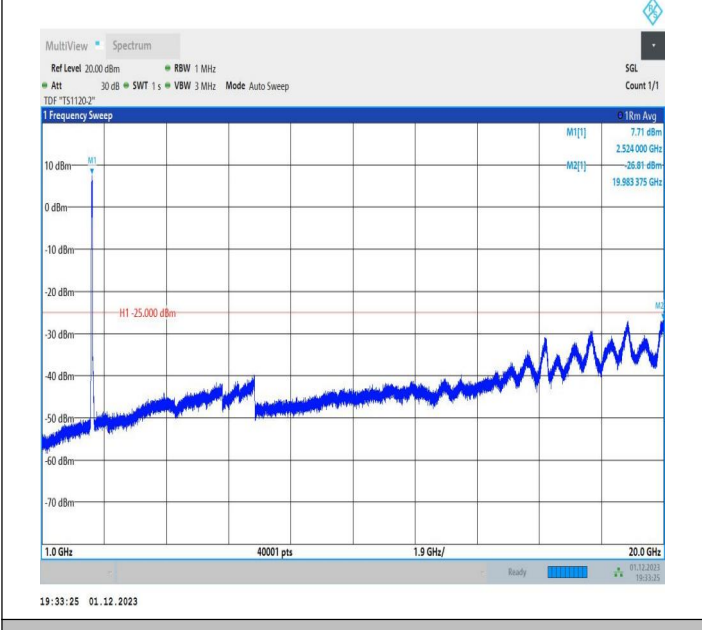

7-7-20MHz-15MHz-64QAM-64QAM-20850-21021-100RB#0-7
5RB#0-0.15~30MHz-PASS

7-7-20MHz-15MHz-64QAM-64QAM-20850-21021-100RB#0-7
5RB#0-1000~20000MHz-PASS