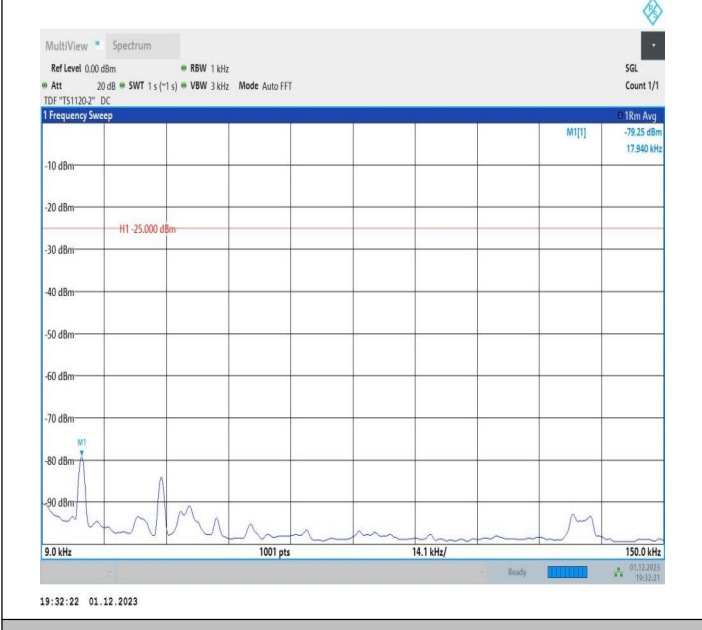

7-7-20MHz-15MHz-QPSK-QPSK-20850-21021-100RB#0-75R
B#0-1000~20000MHz-PASS

7-7-20MHz-15MHz-16QAM-16QAM-20850-21021-100RB#0-7
5RB#0-0.009~0.15MHz-PASS