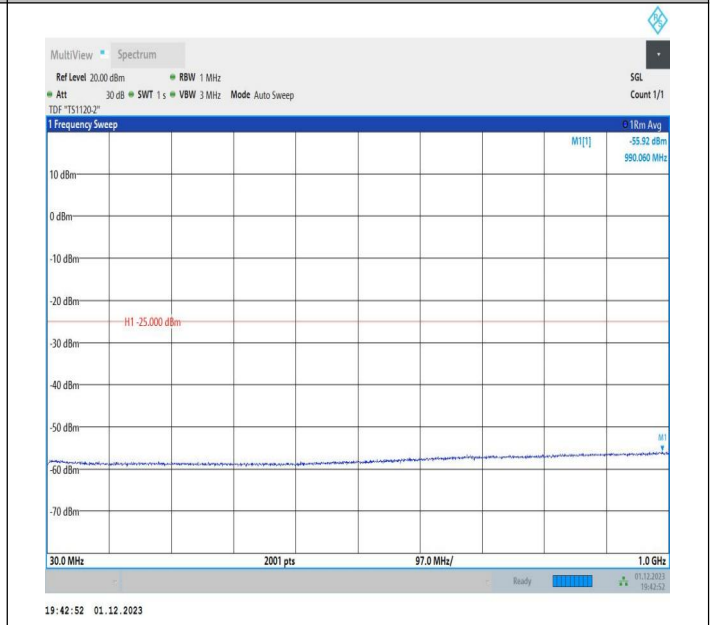

7-7-20MHz-15MHz-16QAM-16QAM-21201-21372-1RB#0-0RB
#0-0.009~0.15MHz-PASS

7-7-20MHz-15MHz-16QAM-16QAM-21201-21372-1RB#0-0RB
#0-30~1000MHz-PASS