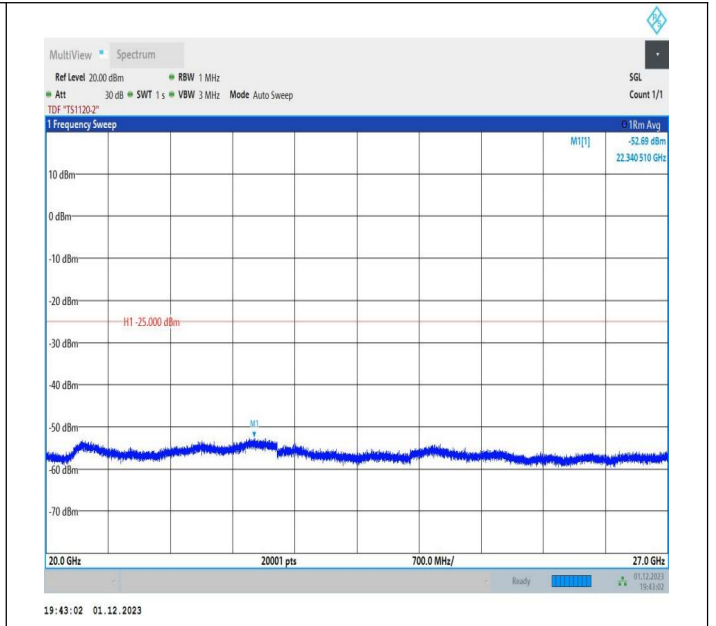

7-7-20MHz-15MHz-16QAM-16QAM-21201-21372-1RB#0-ORB
#0-20000~27000MHz-PASS