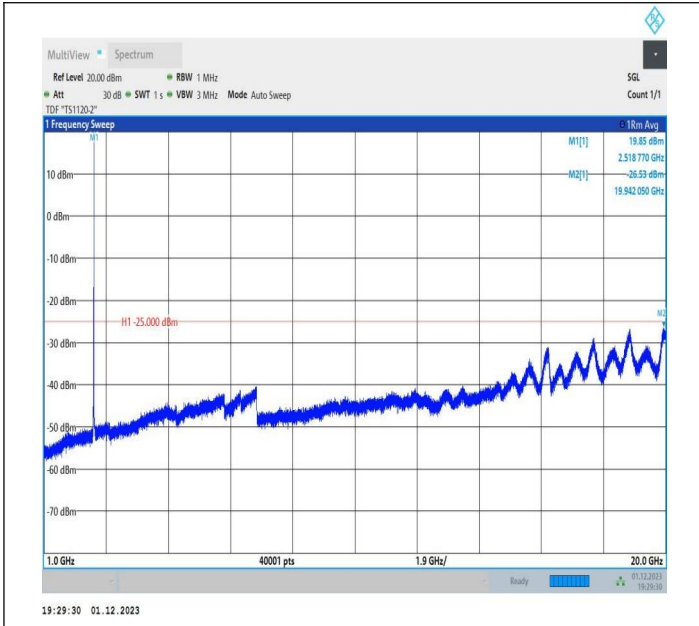

7-7-20MHz-15MHz-64QAM-64QAM-20850-21021-1RB#99-0R
B#0-0.15~30MHz-PASS

7-7-20MHz-15MHz-64QAM-64QAM-20850-21021-1RB#99-0R
B#0-1000~20000MHz-PASS