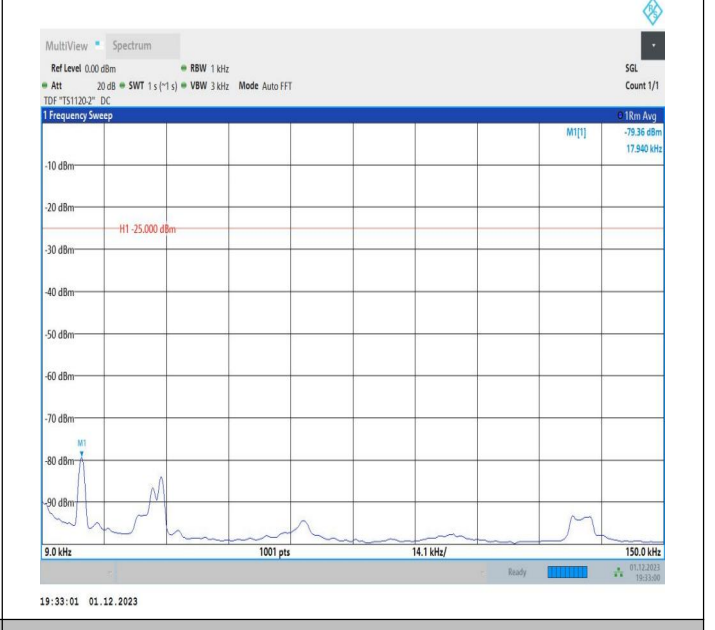

7-7-20MHz-15MHz-16QAM-16QAM-20850-21021-100RB#0-7
5RB#0-1000~20000MHz-PASS

7-7-20MHz-15MHz-64QAM-64QAM-20850-21021-100RB#0-7
5RB#0-0.009~0.15MHz-PASS