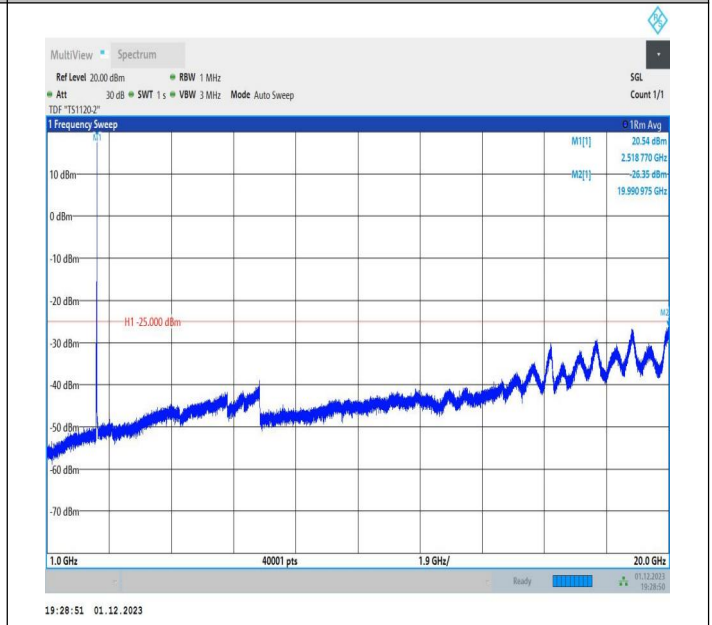

7-7-20MHz-15MHz-16QAM-16QAM-20850-21021-1RB#99-OR
B#0-0.15~30MHz-PASS

7-7-20MHz-15MHz-16QAM-16QAM-20850-21021-1RB#99-OR
B#0-1000~20000MHz-PASS