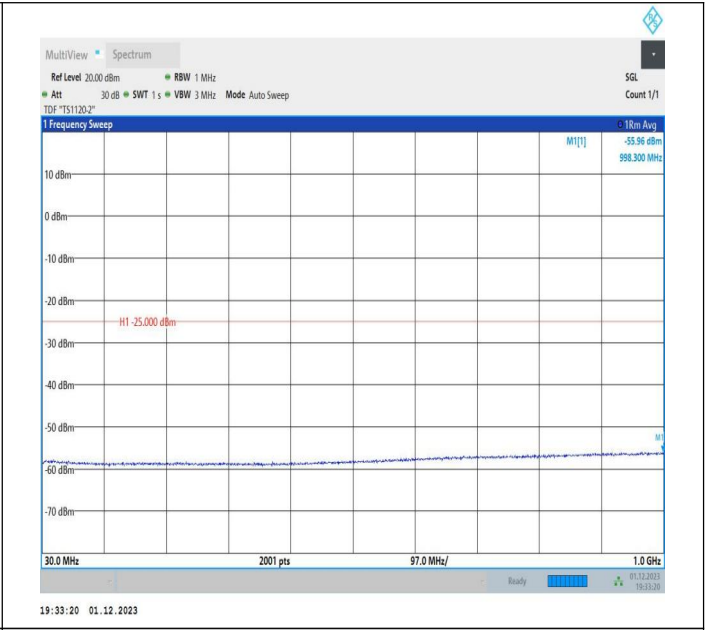

7-7-20MHz-15MHz-64QAM-64QAM-20850-21021-100RB#0-7
5RB#0-0.009~0.15MHz-PASS

7-7-20MHz-15MHz-64QAM-64QAM-20850-21021-100RB#0-7
5RB#0-30~100MHz-PASS