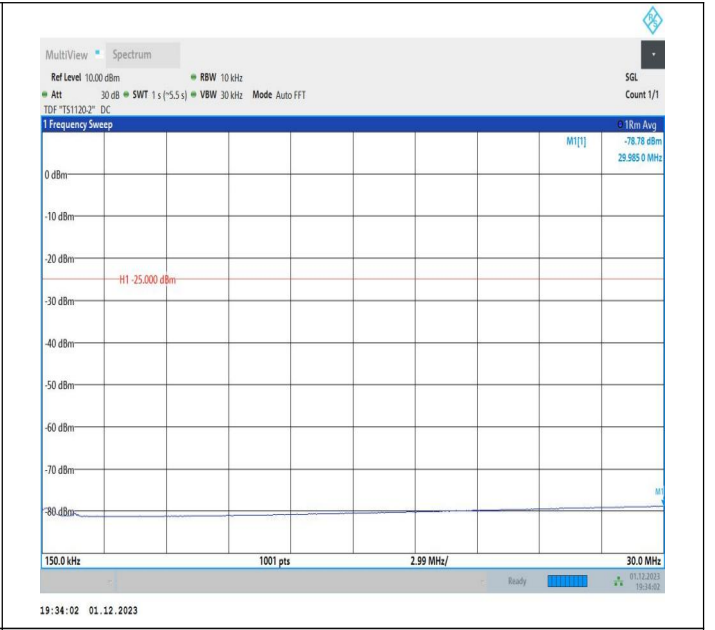

7-7-20MHz-15MHz-64QAM-64QAM-20850-21021-100RB#0-7
5RB#0-20000~27000MHz-PASS

7-7-20MHz-15MHz-QPSK-QPSK-21026-21197-1RB#0-ORB#0-0.15~30MHz-PASS