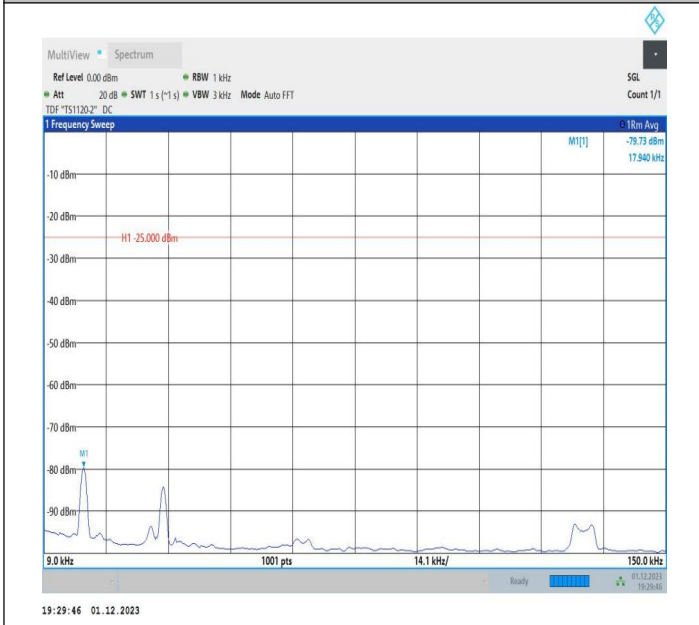

7-7-20MHz-15MHz-64QAM-64QAM-20850-21021-1RB#99-0R
B#0-1000~20000MHz-PASS

7-7-20MHz-15MHz-QPSK-QPSK-20850-21021-1RB#0-1RB#7
4-0.009~0.15MHz-PASS