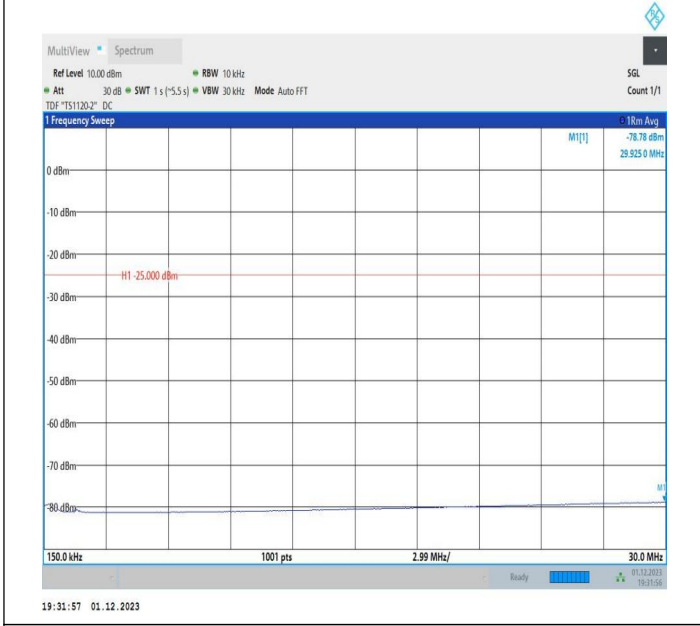

7-7-20MHz-15MHz-64QAM-64QAM-20850-21021-1RB#0-1RB
#74-20000~27000MHz-PASS

7-7-20MHz-15MHz-QPSK-QPSK-20850-21021-100RB#0-75R
B#0-0.15~30MHz-PASS