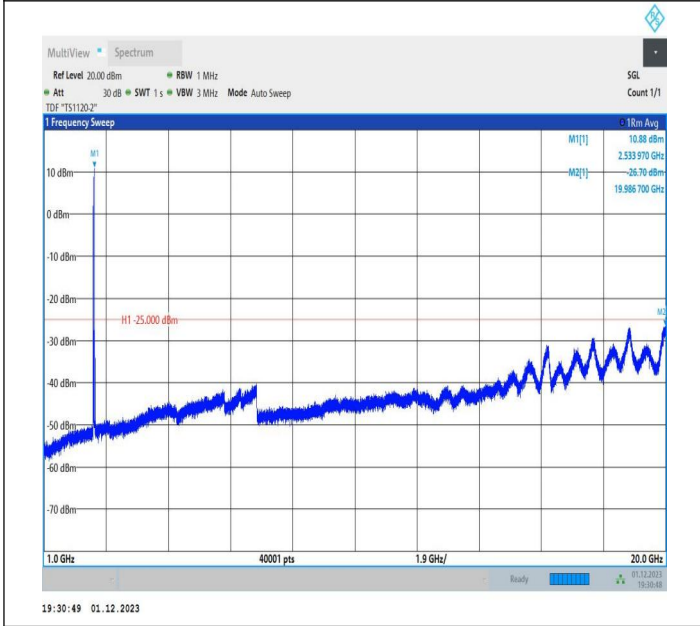

7-7-20MHz-15MHz-16QAM-16QAM-20850-21021-1RB#0-1RB
#74-0.15~30MHz-PASS

7-7-20MHz-15MHz-16QAM-16QAM-20850-21021-1RB#0-1RB
#74-1000~20000MHz-PASS