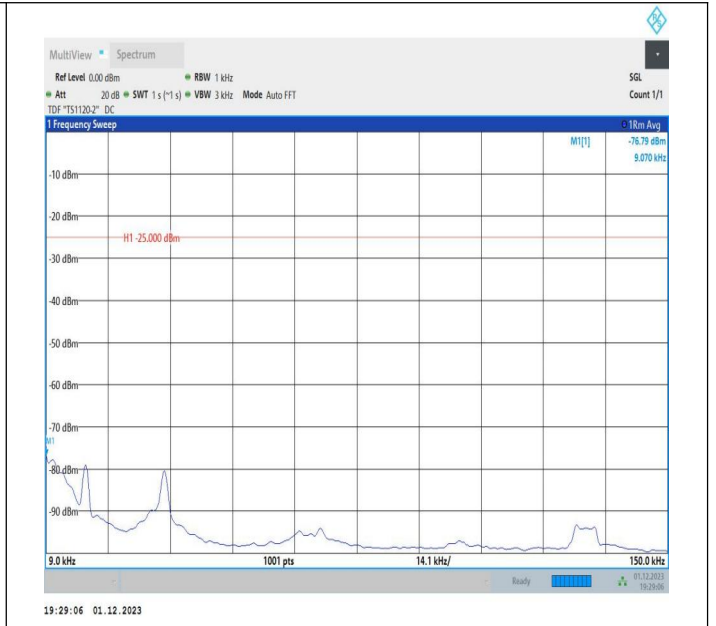

7-7-20MHz-15MHz-64QAM-64QAM-20850-21021-1RB#99-0R
B#0-0.009~0.15MHz-PASS