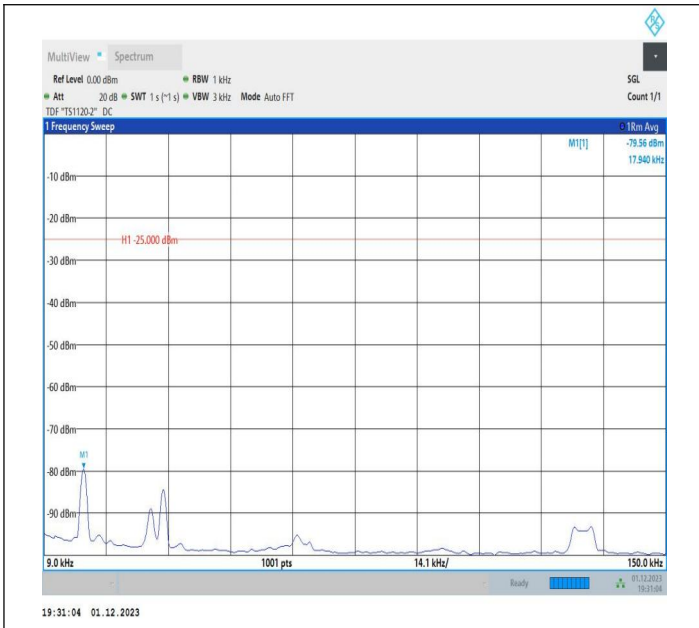

7-7-20MHz-15MHz-16QAM-16QAM-20850-21021-1RB#0-1RB
#74-1000~20000MHz-PASS

7-7-20MHz-15MHz-64QAM-64QAM-20850-21021-1RB#0-1RB
#74-0.009~0.15MHz-PASS