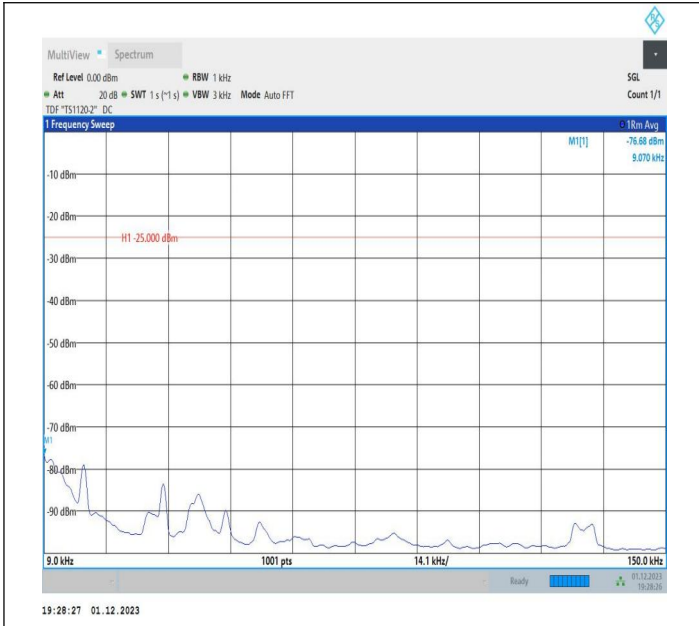

7-7-20MHz-15MHz-QPSK-QPSK-20850-21021-1RB#99-0RB#
0-1000~20000MHz-PASS

7-7-20MHz-15MHz-16QAM-16QAM-20850-21021-1RB#99-OR
B#0-0.009~0.15MHz-PASS