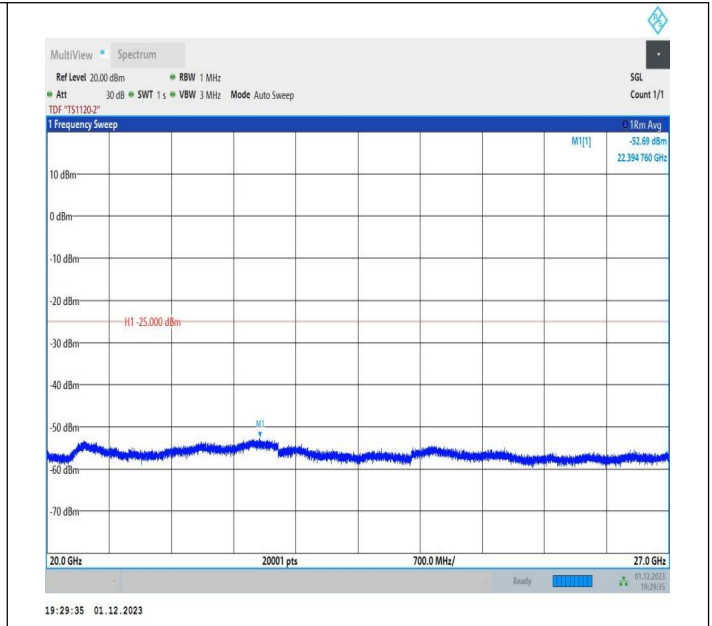

7-7-20MHz-15MHz-64QAM-64QAM-20850-21021-1RB#99-0R
B#0-30~1000MHz-PASS

7-7-20MHz-15MHz-64QAM-64QAM-20850-21021-1RB#99-0R
B#0-20000~27000MHz-PASS