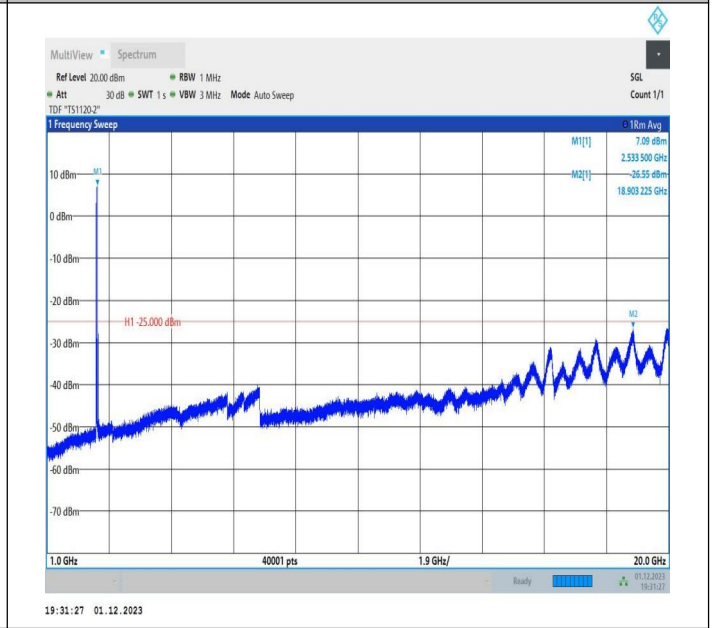

7-7-20MHz-15MHz-64QAM-64QAM-20850-21021-1RB#0-1RB
#74-0.15~30MHz-PASS

7-7-20MHz-15MHz-64QAM-64QAM-20850-21021-1RB#0-1RB
#74-1000~20000MHz-PASS