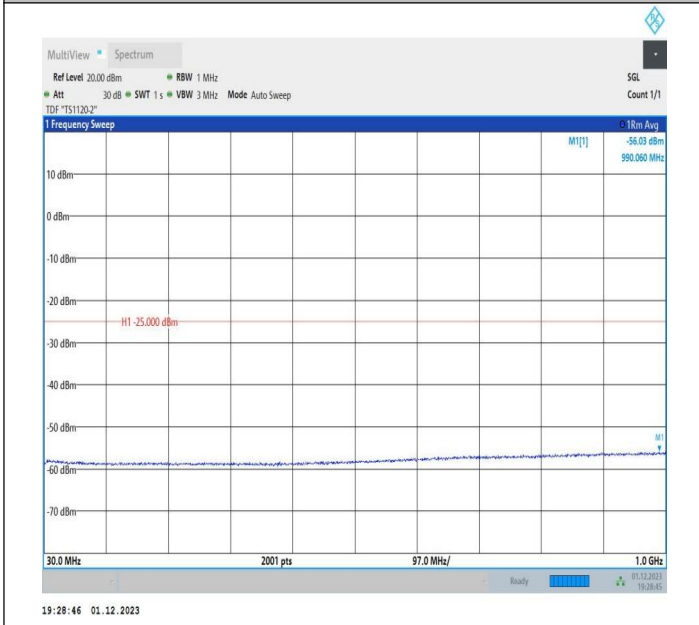

7-7-20MHz-15MHz-16QAM-16QAM-20850-21021-1RB#99-OR
B#0-0.009~0.15MHz-PASS

7-7-20MHz-15MHz-16QAM-16QAM-20850-21021-1RB#99-OR
B#0-30~1000MHz-PASS