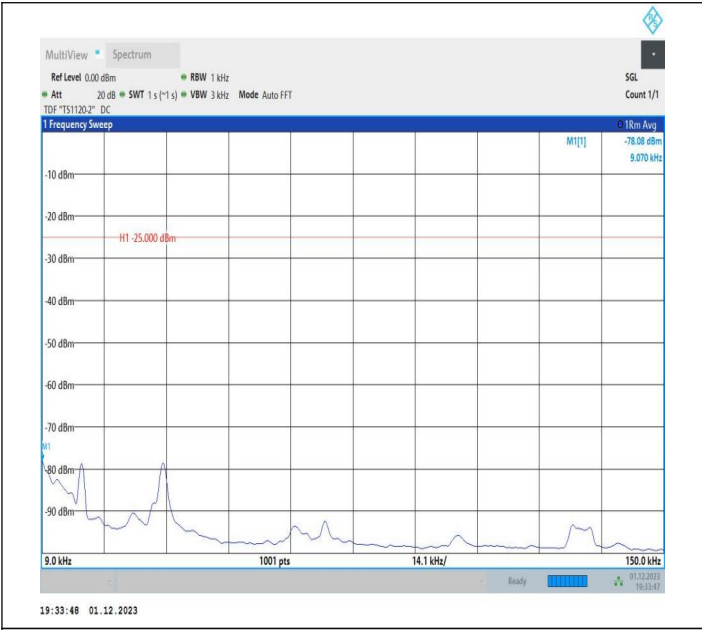

7-7-20MHz-15MHz-64QAM-64QAM-20850-21021-100RB#0-7
5RB#0-1000~20000MHz-PASS

7-7-20MHz-15MHz-QPSK-QPSK-21026-21197-1RB#0-ORB#0-0.009~0.15MHz-PASS