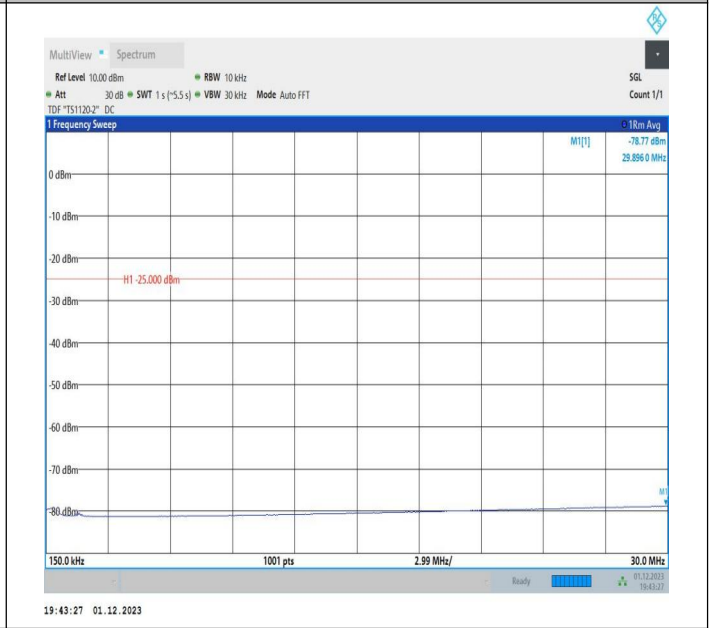

7-7-20MHz-15MHz-16QAM-16QAM-21201-21372-1RB#0-ORB
#0-20000~27000MHz-PASS

7-7-20MHz-15MHz-64QAM-64QAM-21201-21372-1RB#0-ORB
#0-0.15~30MHz-PASS