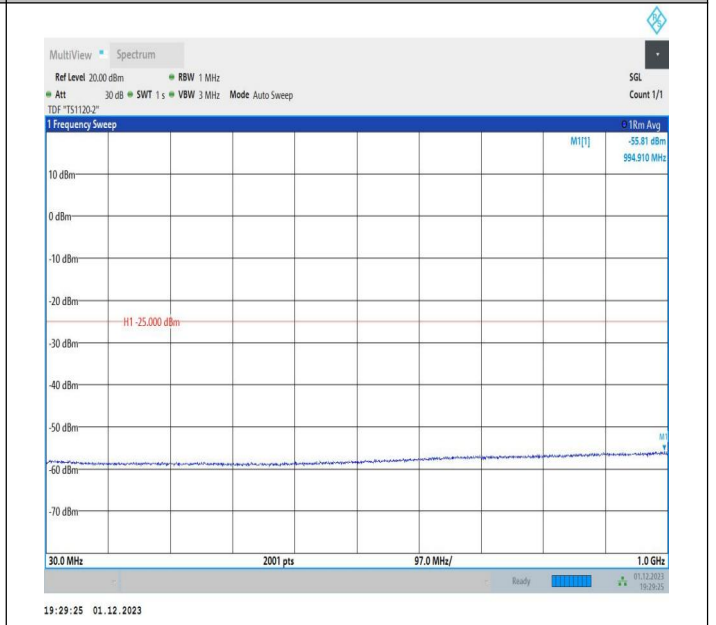

7-7-20MHz-15MHz-64QAM-64QAM-20850-21021-1RB#99-0R
B#0-0.009~0.15MHz-PASS

7-7-20MHz-15MHz-64QAM-64QAM-20850-21021-1RB#99-0R
B#0-30~1000MHz-PASS