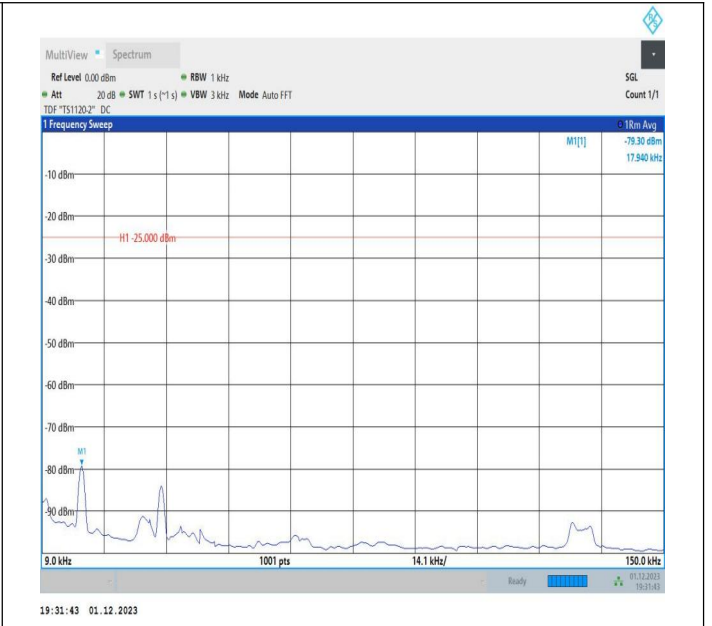

7-7-20MHz-15MHz-QPSK-QPSK-20850-21021-100RB#0-75R
B#0-0.009~0.15MHz-PASS