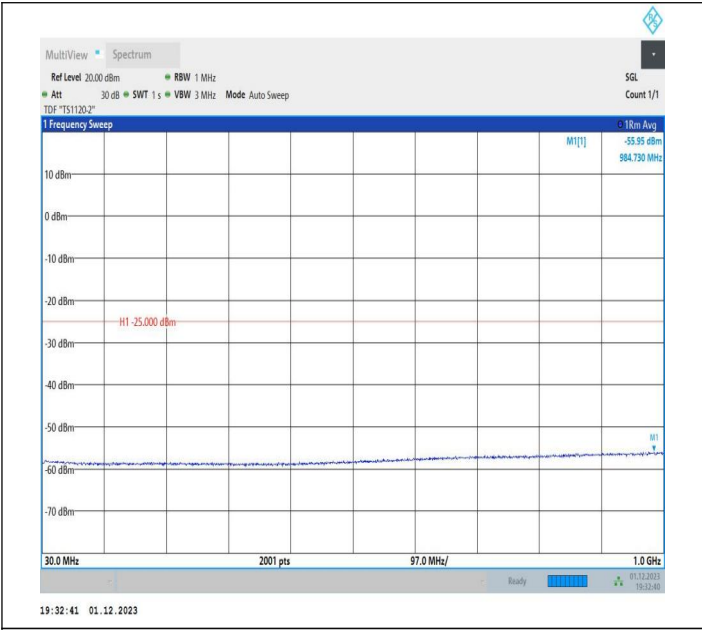

7-7-20MHz-15MHz-16QAM-16QAM-20850-21021-100RB#0-7
5RB#0-0.009~0.15MHz-PASS

7-7-20MHz-15MHz-16QAM-16QAM-20850-21021-100RB#0-7
5RB#0-30~1000MHz-PASS