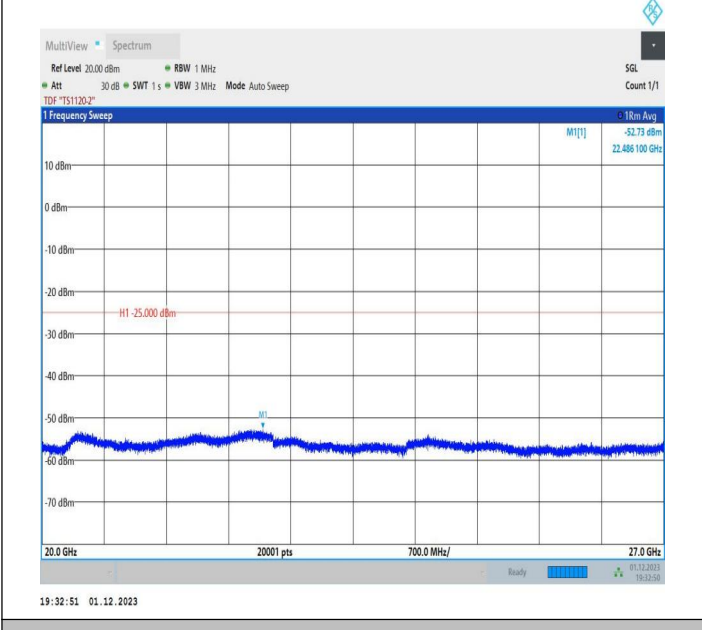

7-7-20MHz-15MHz-16QAM-16QAM-20850-21021-100RB#0-7
5RB#0-30~1000MHz-PASS

7-7-20MHz-15MHz-16QAM-16QAM-20850-21021-100RB#0-7
5RB#0-20000~27000MHz-PASS