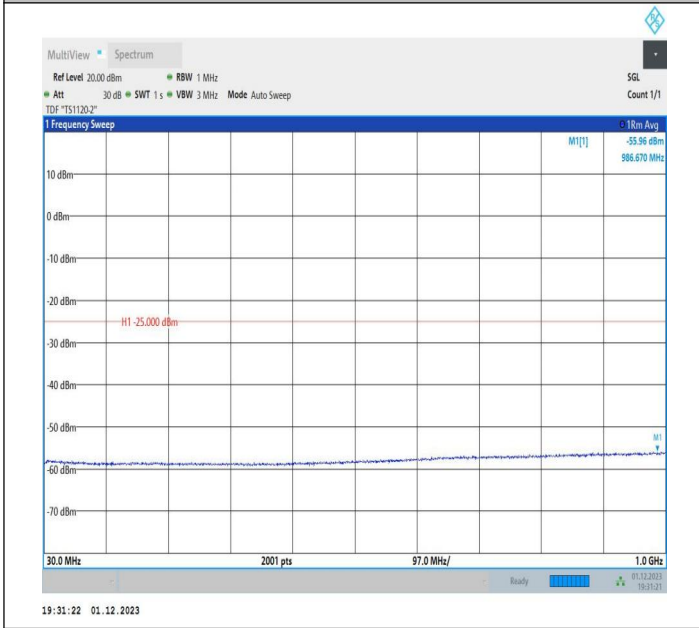

7-7-20MHz-15MHz-64QAM-64QAM-20850-21021-1RB#0-1RB
#74-0.009~0.15MHz-PASS

7-7-20MHz-15MHz-64QAM-64QAM-20850-21021-1RB#0-1RB
#74-30~1000MHz-PASS