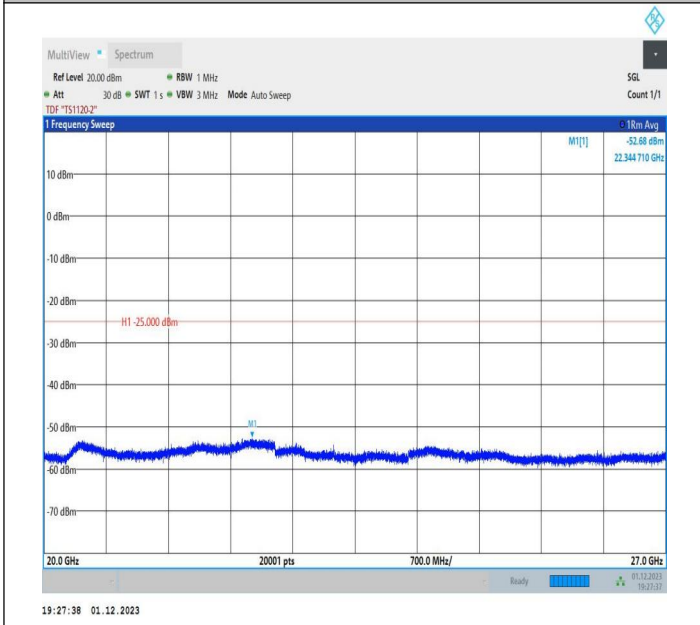

7-7-20MHz-15MHz-64QAM-64QAM-20850-21021-1RB#0-ORB
#0-30~1000MHz-PASS

7-7-20MHz-15MHz-64QAM-64QAM-20850-21021-1RB#0-ORB
#0-20000~27000MHz-PASS