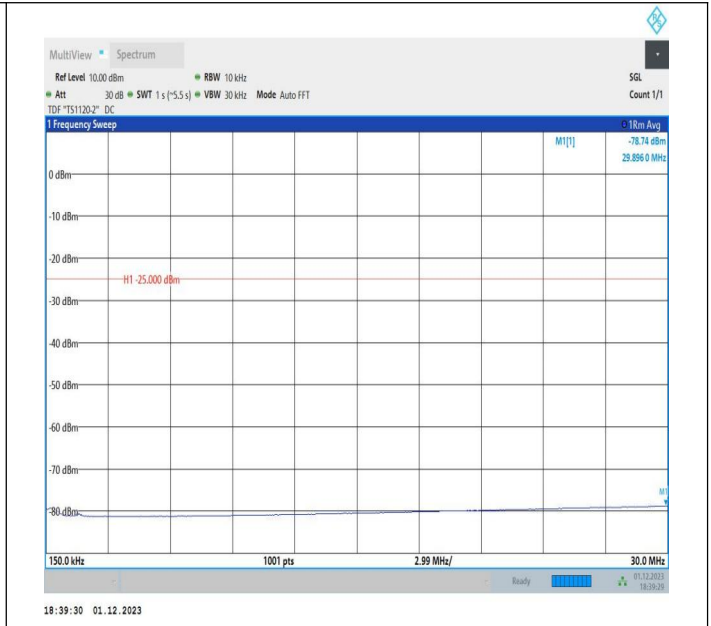

7-7-20MHz-10MHz-64QAM-64QAM-21251-21395-1RB#0-1RB
#49-0.15~30MHz-PASS