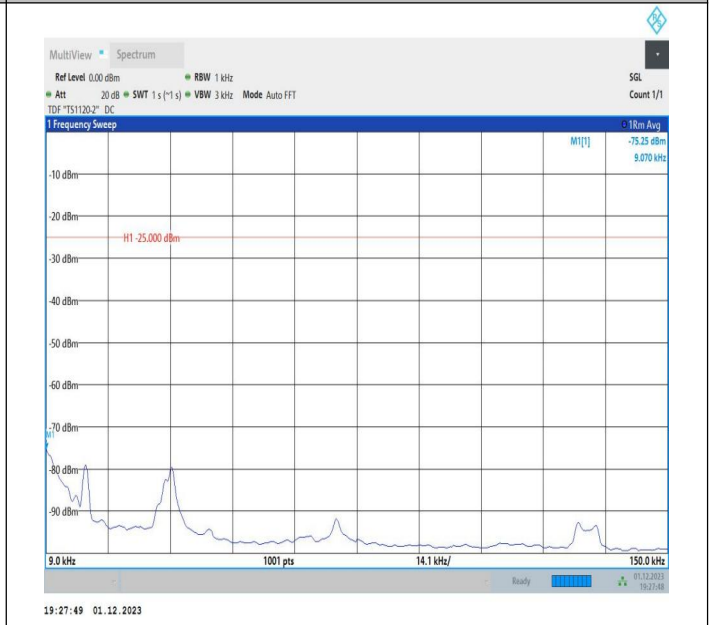

7-7-20MHz-15MHz-64QAM-64QAM-20850-21021-1RB#0-ORB
#0-1000~20000MHz-PASS

7-7-20MHz-15MHz-QPSK-QPSK-20850-21021-1RB#99-ORB#
0-0.009~0.15MHz-PASS