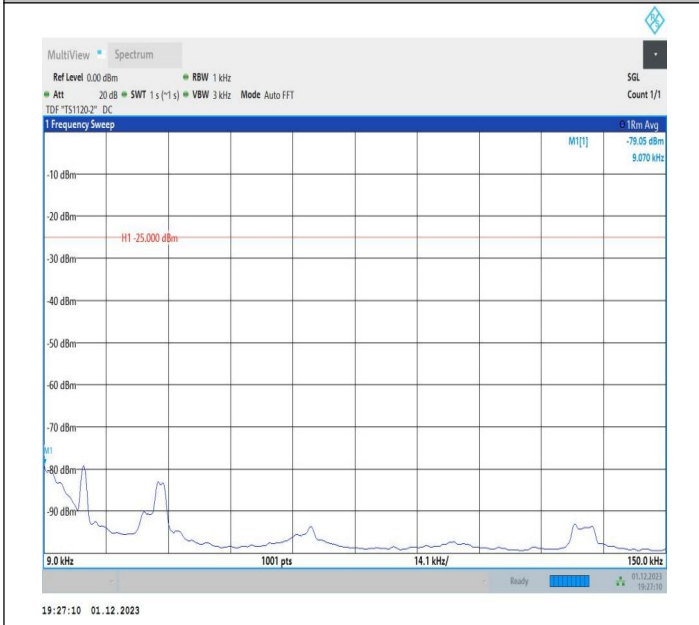

7-7-20MHz-15MHz-16QAM-16QAM-20850-21021-1RB#0-ORB
#0-1000~20000MHz-PASS

7-7-20MHz-15MHz-64QAM-64QAM-20850-21021-1RB#0-ORB
#0-0.009~0.15MHz-PASS