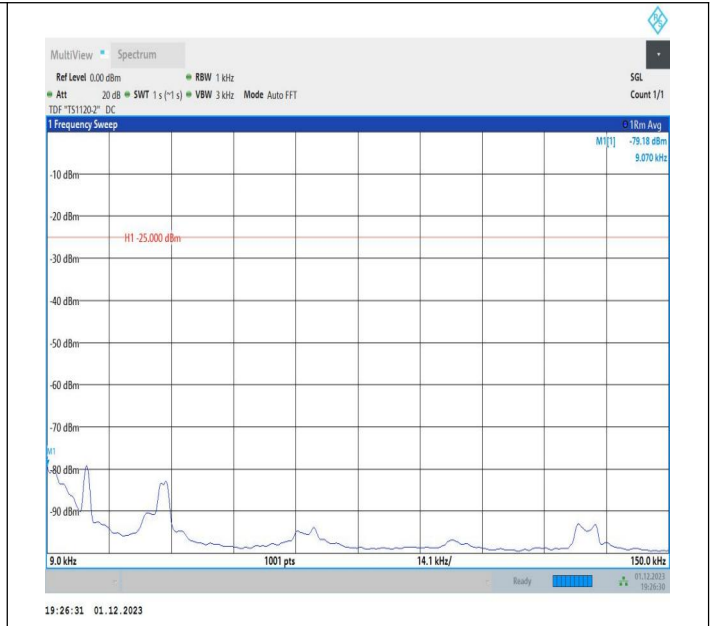

7-7-20MHz-15MHz-QPSK-QPSK-20850-21021-1RB#0-0RB#0
-1000~20000MHz-PASS

7-7-20MHz-15MHz-16QAM-16QAM-20850-21021-1RB#0-0RB
#0-0.009~0.15MHz-PASS