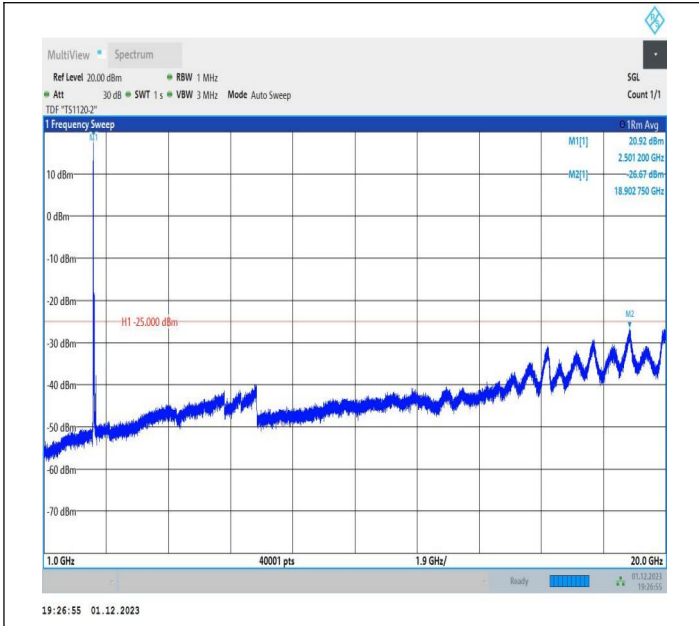

7-7-20MHz-15MHz-16QAM-16QAM-20850-21021-1RB#0-0RB
#0-0.15~30MHz-PASS

7-7-20MHz-15MHz-16QAM-16QAM-20850-21021-1RB#0-ORB
#0-1000~20000MHz-PASS