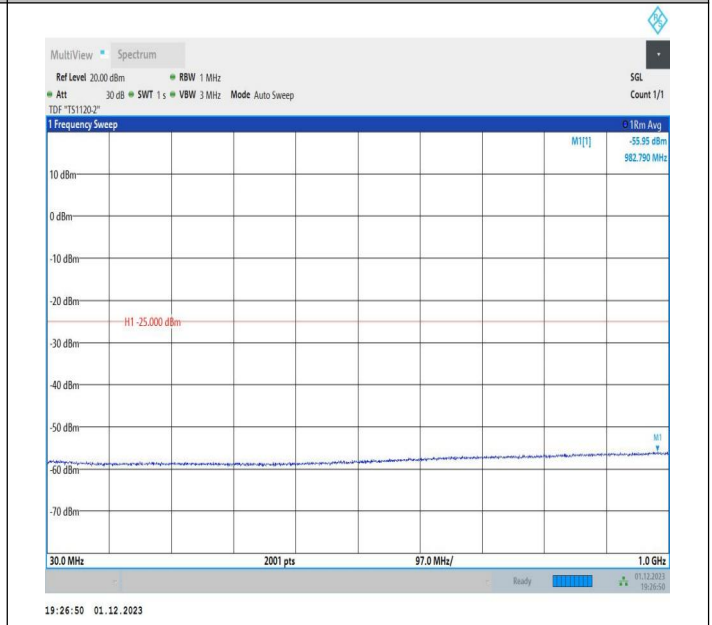

7-7-20MHz-15MHz-16QAM-16QAM-20850-21021-1RB#0-0RB
#0-0.009~0.15MHz-PASS

7-7-20MHz-15MHz-16QAM-16QAM-20850-21021-1RB#0-0RB
#0-30~1000MHz-PASS