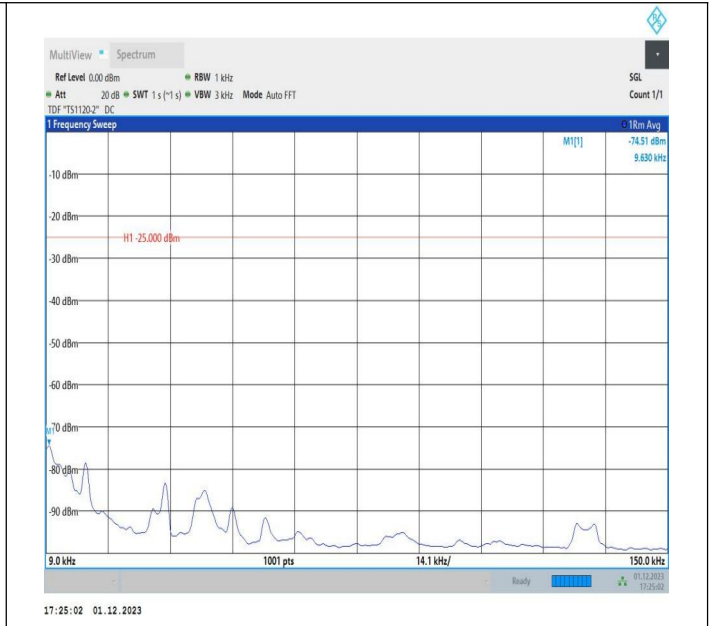

7-7-15MHz-20MHz-16QAM-16QAM-21179-21350-1RB#74-0R
B#0-1000~20000MHz-PASS

7-7-15MHz-20MHz-64QAM-64QAM-21179-21350-1RB#74-0R
B#0-0.009~0.15MHz-PASS