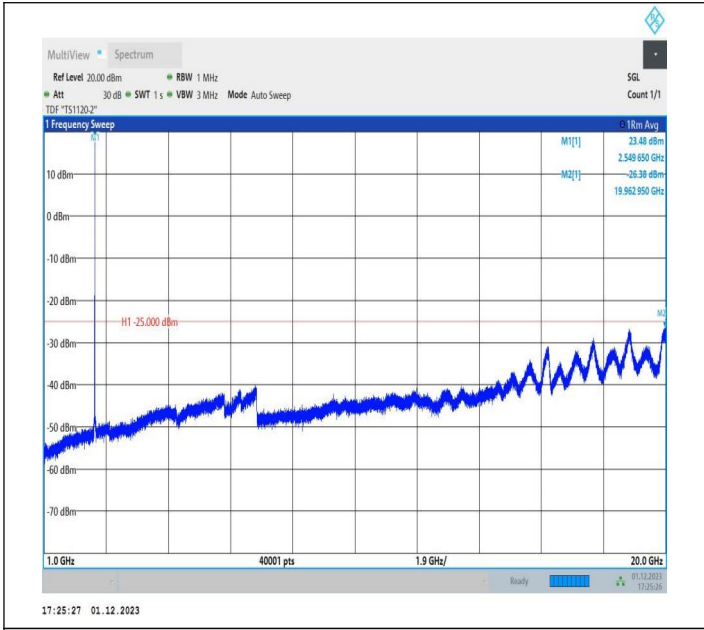

7-7-15MHz-20MHz-64QAM-64QAM-21179-21350-1RB#74-0R
B#0-0.15~30MHz-PASS

7-7-15MHz-20MHz-64QAM-64QAM-21179-21350-1RB#74-0R
B#0-30~1000MHz-PASS

7-7-15MHz-20MHz-64QAM-64QAM-21179-21350-1RB#74-0R
B#0-1000~20000MHz-PASS