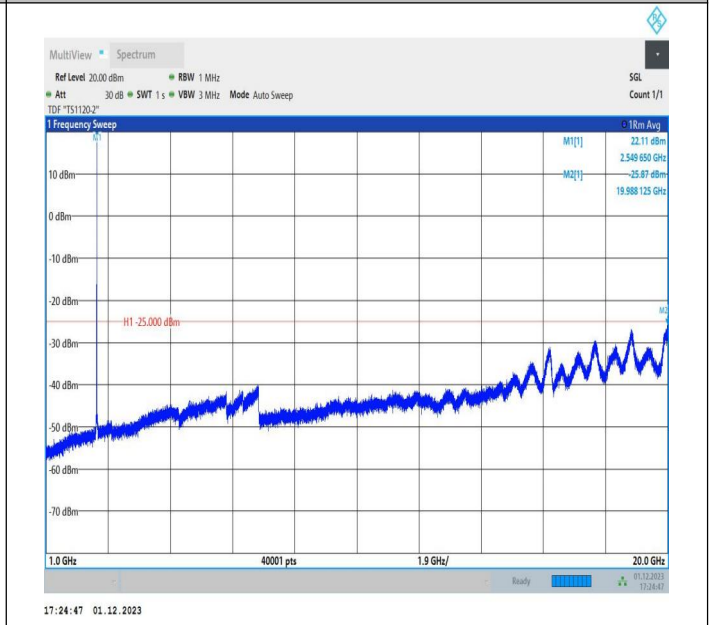

7-7-15MHz-20MHz-16QAM-16QAM-21179-21350-1RB#74-0R
B#0-0.15~30MHz-PASS

7-7-15MHz-20MHz-16QAM-16QAM-21179-21350-1RB#74-0R
B#0-1000~20000MHz-PASS