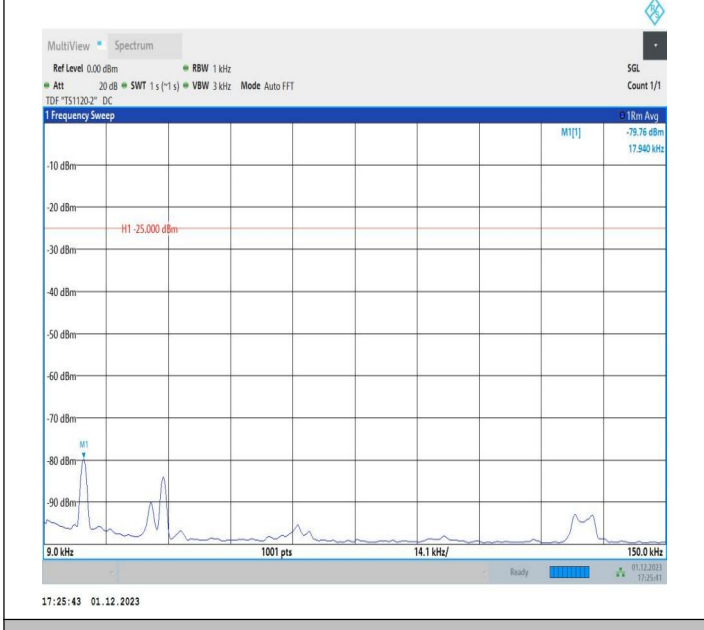

7-7-15MHz-20MHz-64QAM-64QAM-21179-21350-1RB#74-0R
B#0-1000~20000MHz-PASS

7-7-15MHz-20MHz-QPSK-QPSK-21179-21350-1RB#0-1RB#9
9-0.009~0.15MHz-PASS