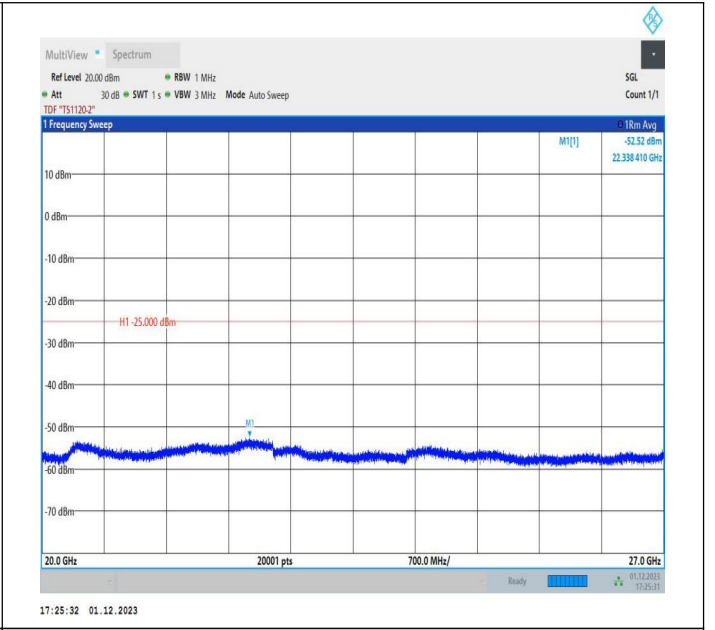

7-7-15MHz-20MHz-64QAM-64QAM-21179-21350-1RB#74-0R
B#0-20000~27000MHz-PASS