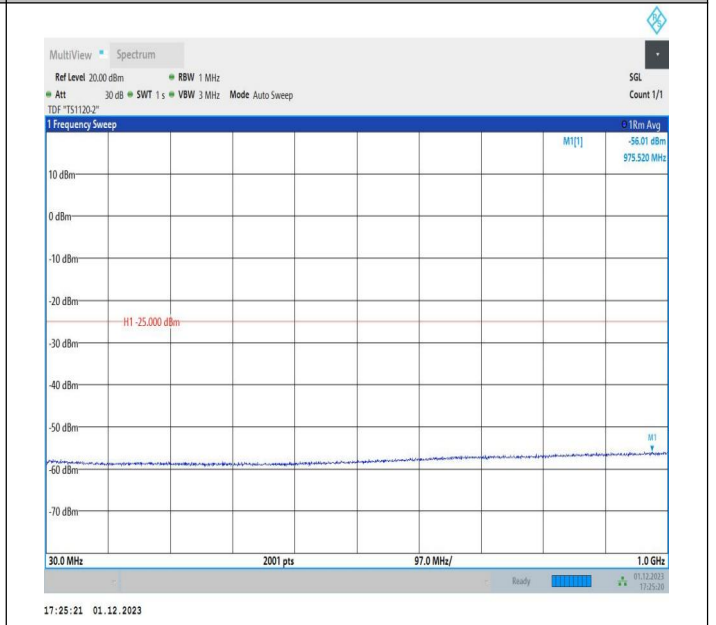

7-7-15MHz-20MHz-64QAM-64QAM-21179-21350-1RB#74-0R
B#0-0.009~0.15MHz-PASS

7-7-15MHz-20MHz-64QAM-64QAM-21179-21350-1RB#74-0R
B#0-30~1000MHz-PASS