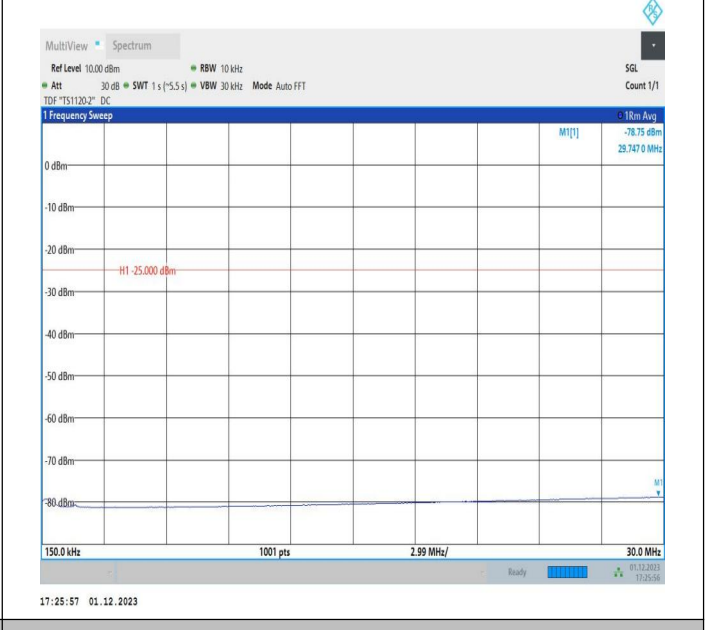

7-7-15MHz-20MHz-64QAM-64QAM-21179-21350-1RB#74-0R
B#0-20000~27000MHz-PASS

7-7-15MHz-20MHz-QPSK-QPSK-21179-21350-1RB#0-1RB#9
9-0.15~30MHz-PASS