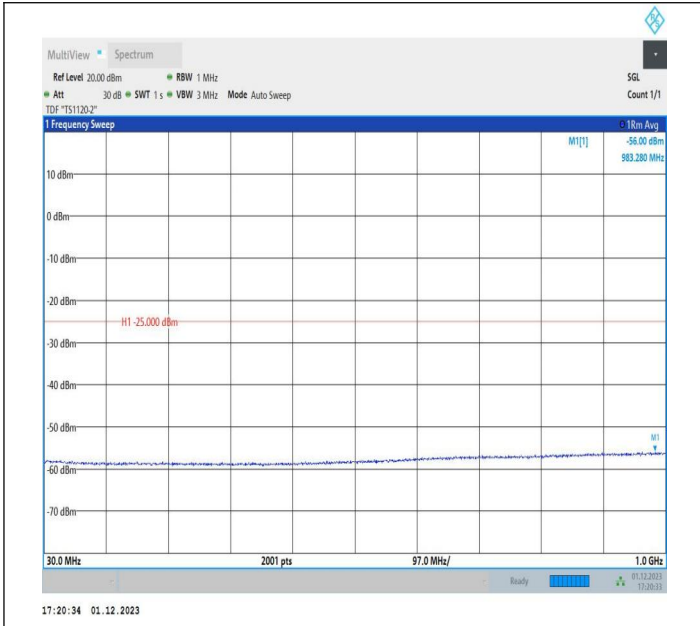

7-7-15MHz-20MHz-16QAM-16QAM-21003-21174-75RB#0-100
RB#0-0.009~0.15MHz-PASS

7-7-15MHz-20MHz-16QAM-16QAM-21003-21174-75RB#0-100
RB#0-30~1000MHz-PASS