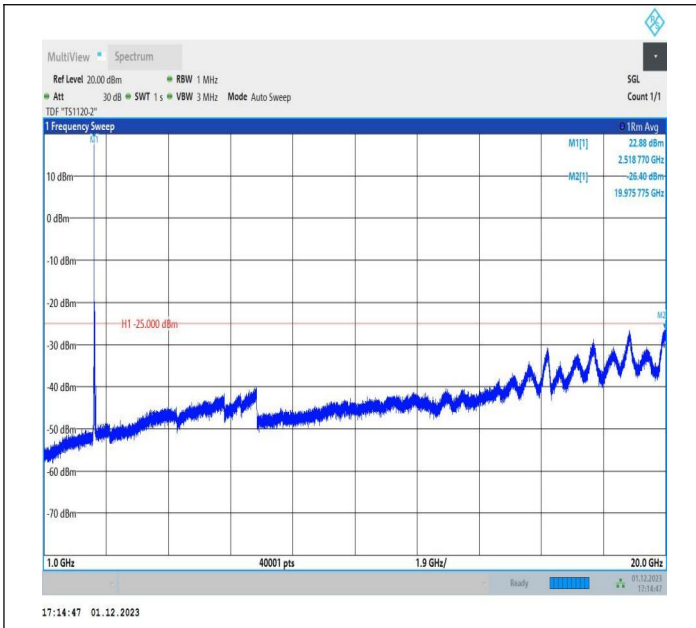

7-7-15MHz-20MHz-16QAM-16QAM-21003-21174-1RB#0-ORB#0-0.15~30MHz-PASS

7-7-15MHz-20MHz-16QAM-16QAM-21003-21174-1RB#0-ORB
#0-1000~20000MHz-PASS