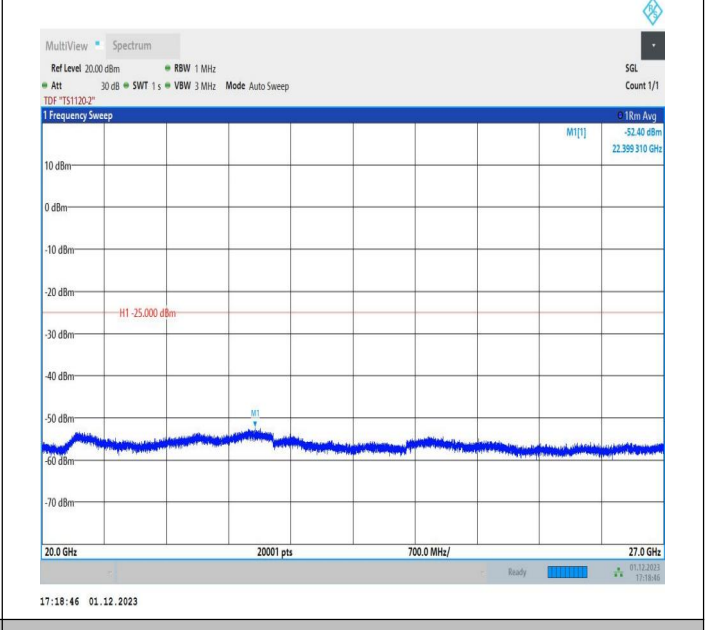

7-7-15MHz-20MHz-16QAM-16QAM-21003-21174-1RB#0-1RB
#99-30~100MHz-PASS

7-7-15MHz-20MHz-16QAM-16QAM-21003-21174-1RB#0-1RB
#99-20000~27000MHz-PASS