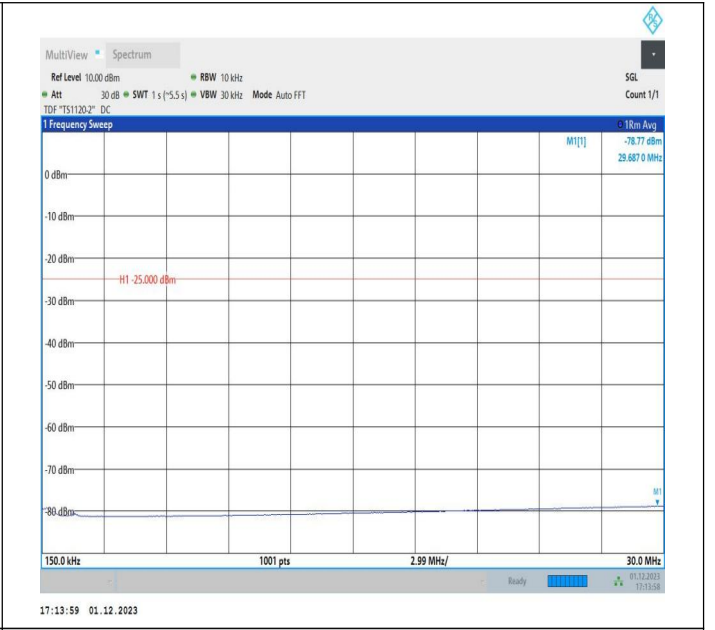

7-7-15MHz-20MHz-64QAM-64QAM-20828-20999-75RB#0-10
ORB#0-20000~27000MHz-PASS

7-7-15MHz-20MHz-QPSK-QPSK-21003-21174-1RB#0-ORB#0-0.15~30MHz-PASS