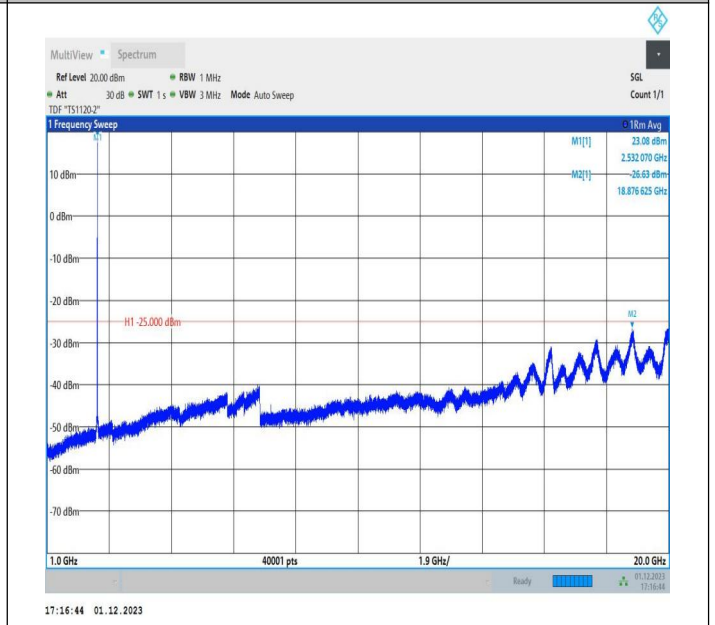

7-7-15MHz-20MHz-16QAM-16QAM-21003-21174-1RB#74-0R
B#0-0.15~30MHz-PASS

7-7-15MHz-20MHz-16QAM-16QAM-21003-21174-1RB#74-0R
B#0-1000~20000MHz-PASS