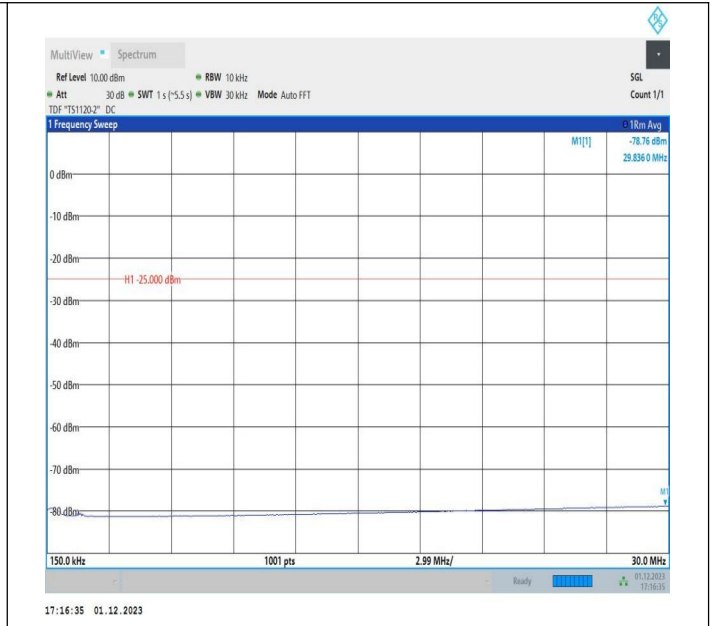

7-7-15MHz-20MHz-QPSK-QPSK-21003-21174-1RB#74-0RB#
0-20000~27000MHz-PASS

7-7-15MHz-20MHz-16QAM-16QAM-21003-21174-1RB#74-0R
B#0-0.15~30MHz-PASS