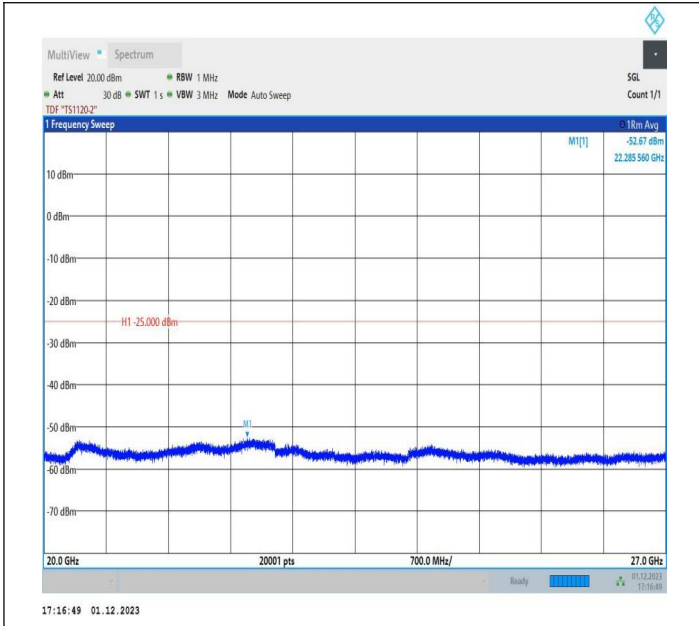

7-7-15MHz-20MHz-16QAM-16QAM-21003-21174-1RB#74-0R
B#0-30~1000MHz-PASS

7-7-15MHz-20MHz-16QAM-16QAM-21003-21174-1RB#74-0R
B#0-20000~27000MHz-PASS