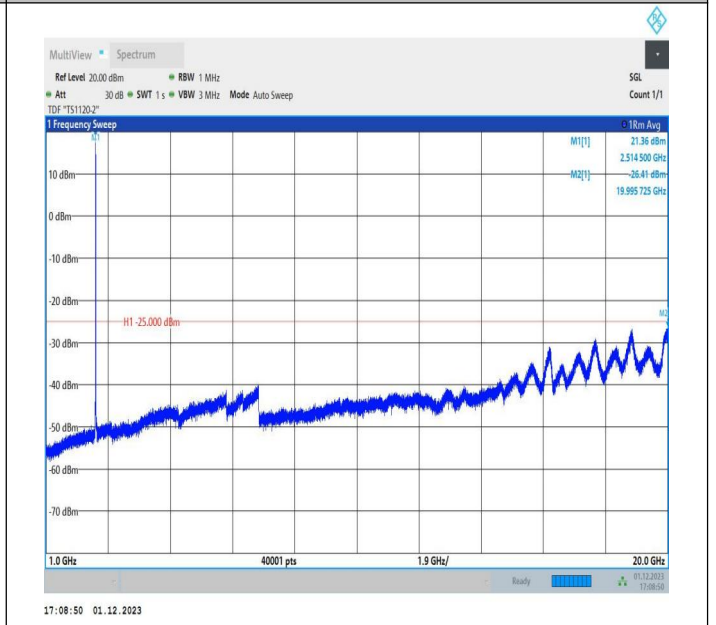

7-7-15MHz-20MHz-16QAM-16QAM-20828-20999-1RB#74-0R
B#0-0.15~30MHz-PASS

7-7-15MHz-20MHz-16QAM-16QAM-20828-20999-1RB#74-0R
B#0-1000~20000MHz-PASS