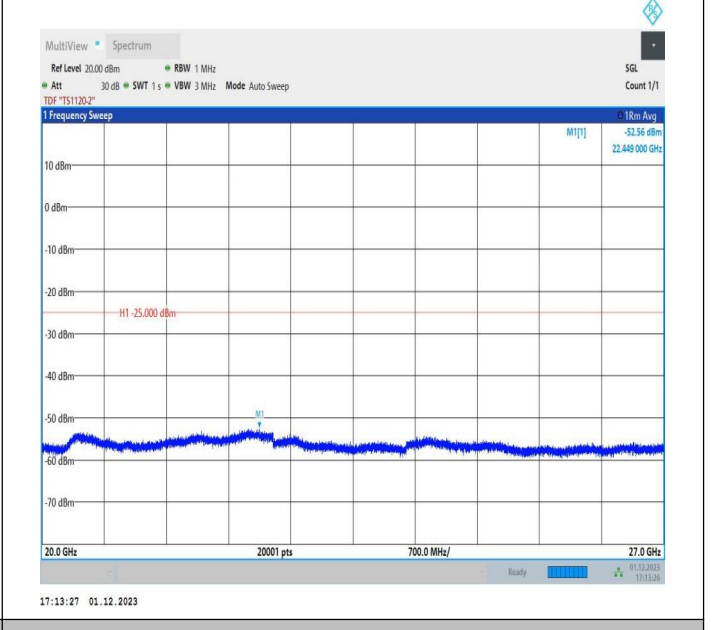

7-7-15MHz-20MHz-64QAM-64QAM-20828-20999-75RB#0-10
ORB#0-30~100MHz-PASS

7-7-15MHz-20MHz-64QAM-64QAM-20828-20999-75RB#0-10
ORB#0-20000~27000MHz-PASS