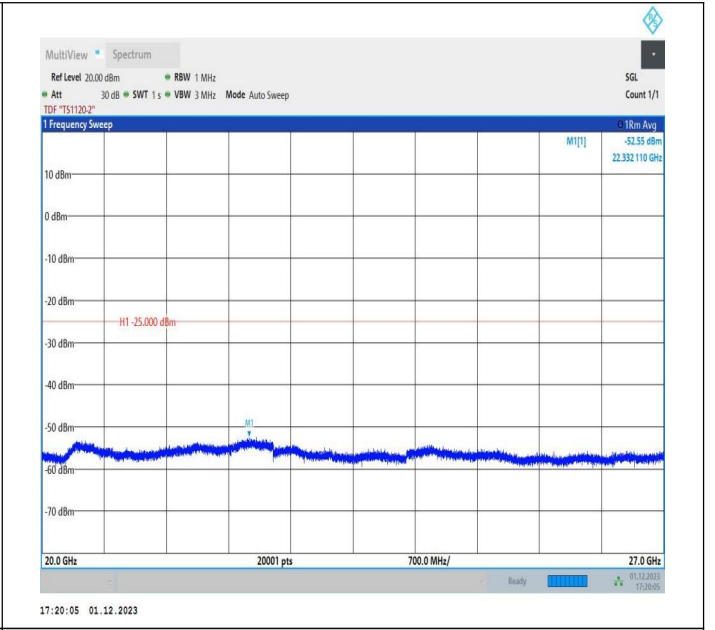

7-7-15MHz-20MHz-QPSK-QPSK-21003-21174-75RB#0-100R
B#0-20000~27000MHz-PASS