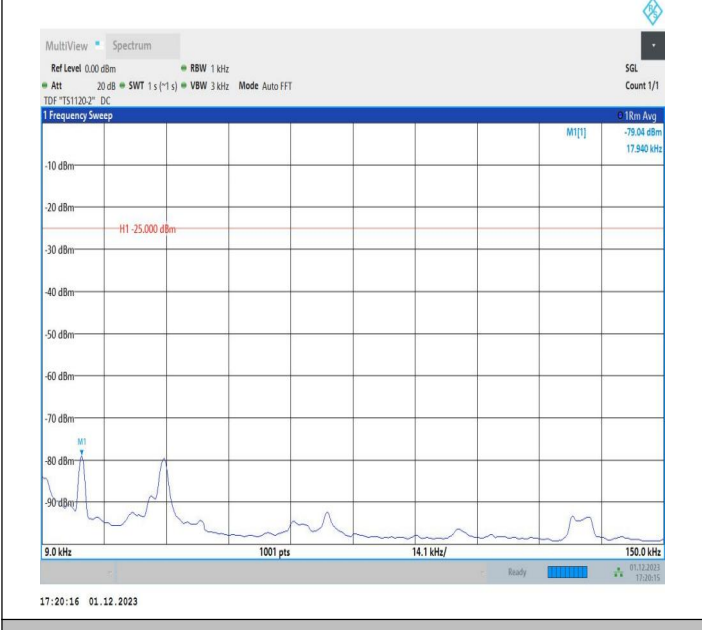

7-7-15MHz-20MHz-QPSK-QPSK-21003-21174-75RB#0-100R
B#0-1000~20000MHz-PASS

7-7-15MHz-20MHz-16QAM-16QAM-21003-21174-75RB#0-100
RB#0-0.009~0.15MHz-PASS