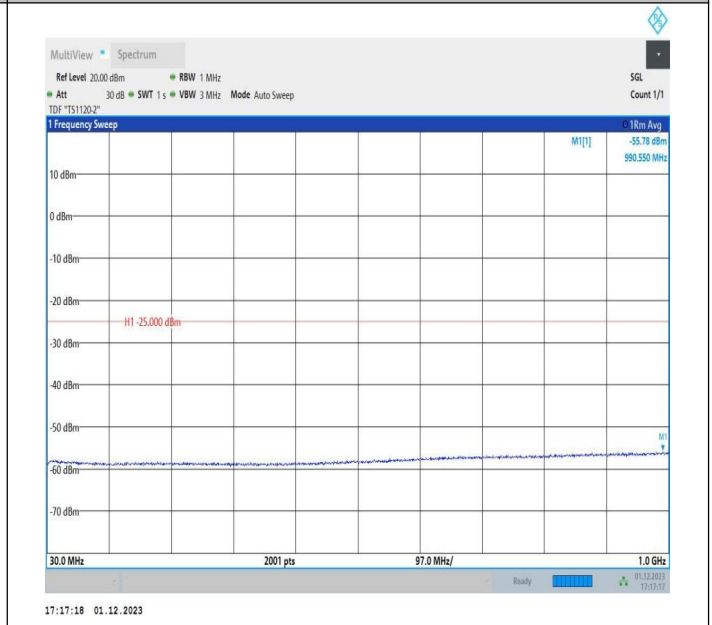

7-7-15MHz-20MHz-64QAM-64QAM-21003-21174-1RB#74-0R
B#0-0.009~0.15MHz-PASS

7-7-15MHz-20MHz-64QAM-64QAM-21003-21174-1RB#74-0R
B#0-30~1000MHz-PASS