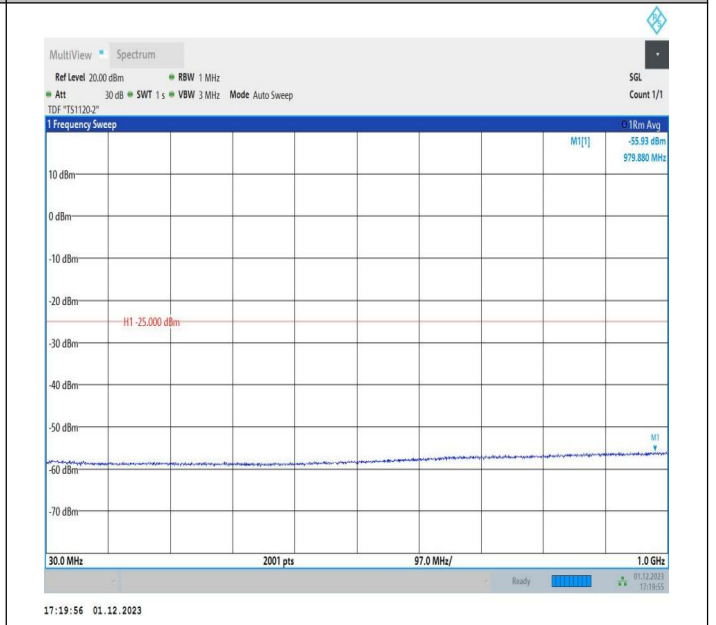

7-7-15MHz-20MHz-QPSK-QPSK-21003-21174-75RB#0-100R
B#0-0.009~0.15MHz-PASS

7-7-15MHz-20MHz-QPSK-QPSK-21003-21174-75RB#0-100R
B#0-30~1000MHz-PASS