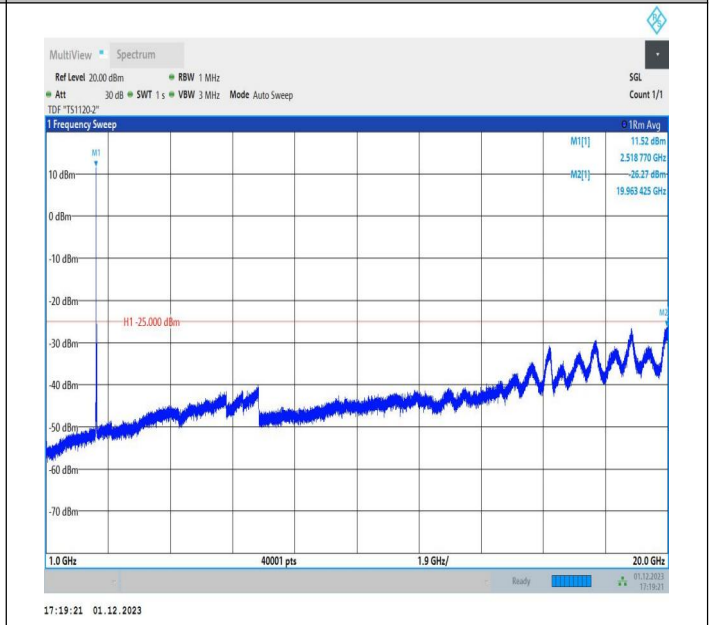

7-7-15MHz-20MHz-64QAM-64QAM-21003-21174-1RB#0-1RB
#99-0.15~30MHz-PASS

7-7-15MHz-20MHz-64QAM-64QAM-21003-21174-1RB#0-1RB
#99-1000~20000MHz-PASS