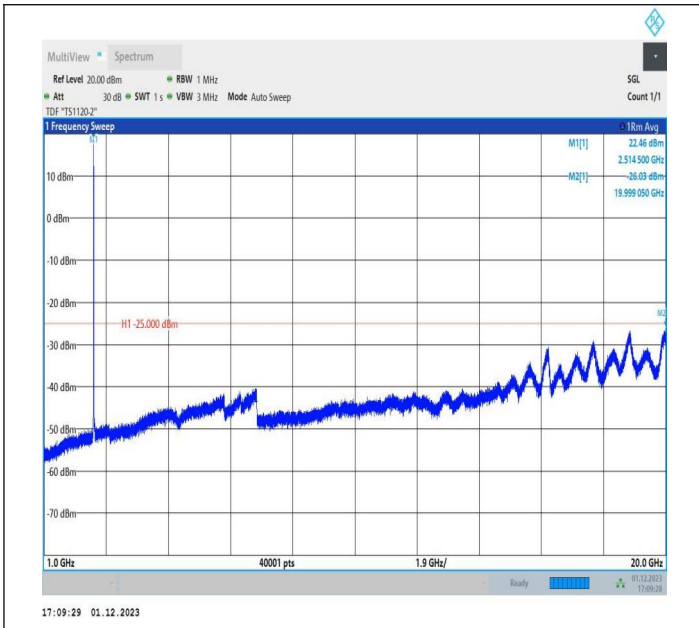

7-7-15MHz-20MHz-64QAM-64QAM-20828-20999-1RB#74-0R
B#0-0.15~30MHz-PASS

7-7-15MHz-20MHz-64QAM-64QAM-20828-20999-1RB#74-0R
B#0-1000~20000MHz-PASS