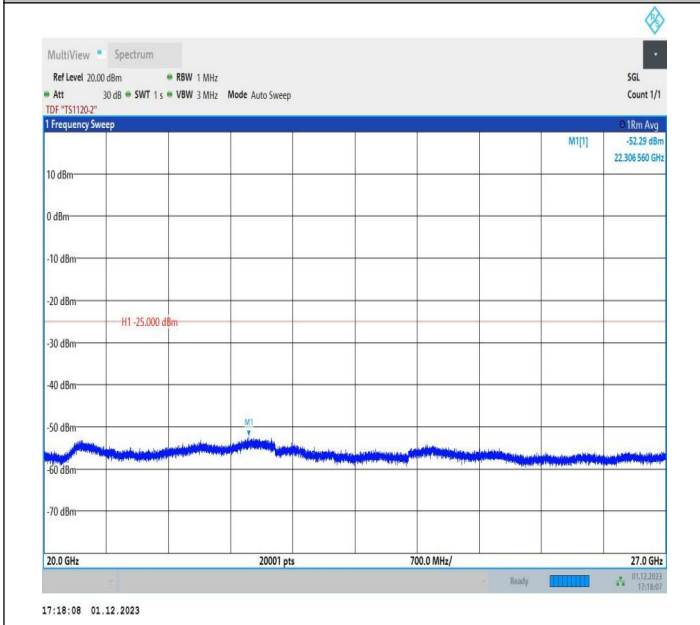

7-7-15MHz-20MHz-QPSK-QPSK-21003-21174-1RB#0-1RB#9
9-30~1000MHz-PASS

7-7-15MHz-20MHz-QPSK-QPSK-21003-21174-1RB#0-1RB#9
9-20000~27000MHz-PASS