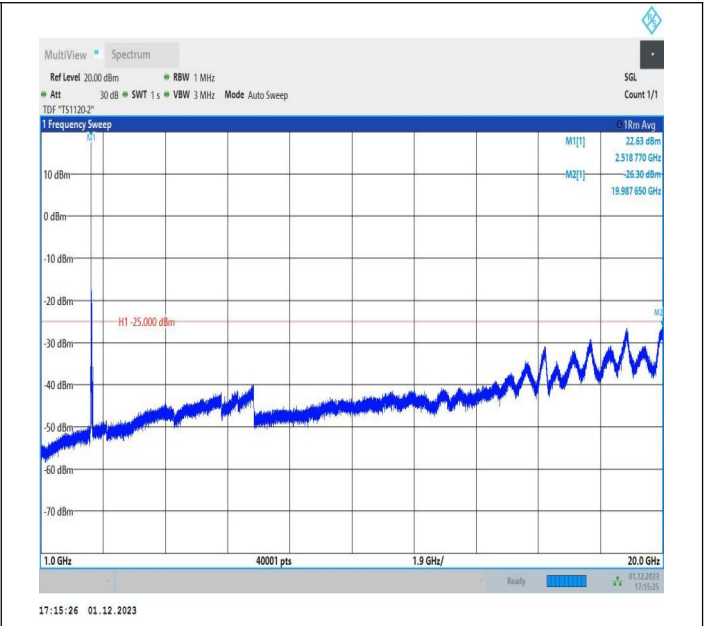

7-7-15MHz-20MHz-64QAM-64QAM-21003-21174-1RB#0-ORB
#0-1000~20000MHz-PASS