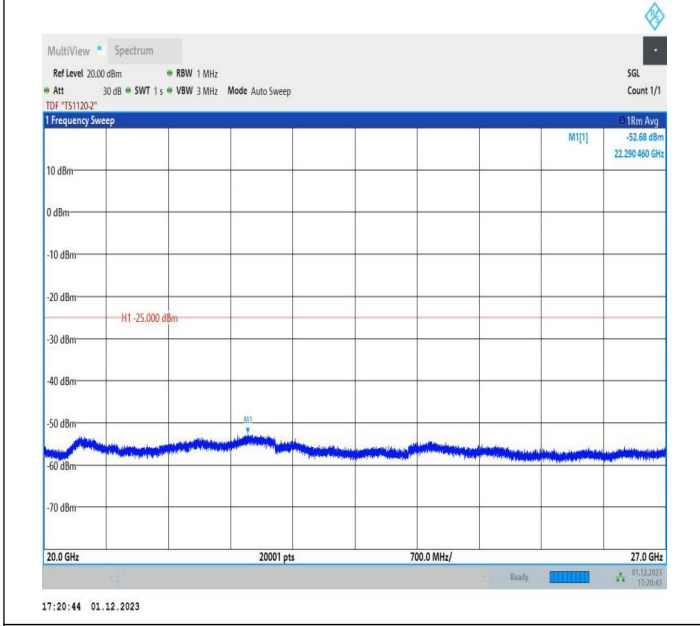

7-7-15MHz-20MHz-16QAM-16QAM-21003-21174-75RB#0-100
RB#0-30~1000MHz-PASS

7-7-15MHz-20MHz-16QAM-16QAM-21003-21174-75RB#0-100
RB#0-20000~27000MHz-PASS