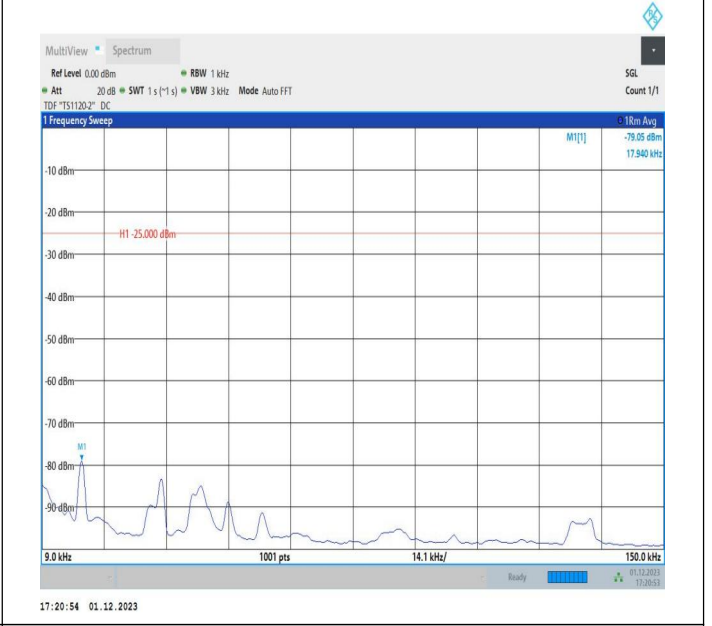

7-7-15MHz-20MHz-16QAM-16QAM-21003-21174-75RB#0-100
RB#0-1000~20000MHz-PASS

7-7-15MHz-20MHz-64QAM-64QAM-21003-21174-75RB#0-100
RB#0-0.009~0.15MHz-PASS