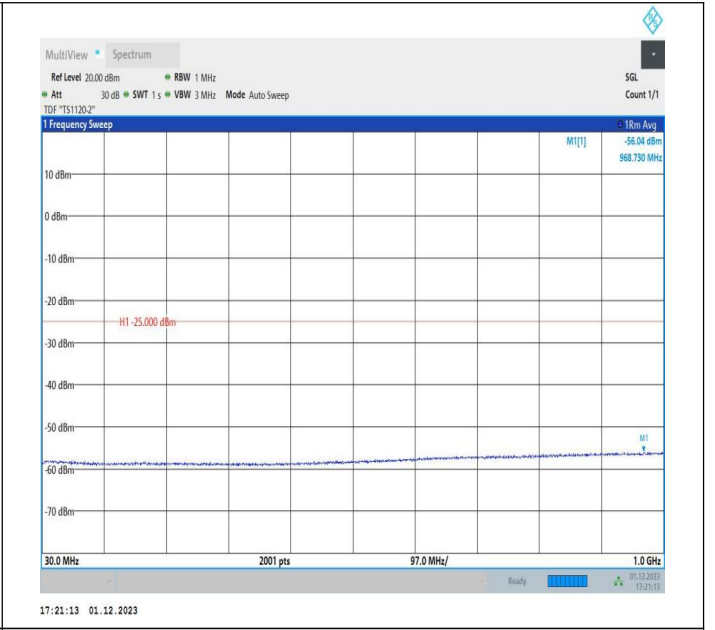

7-7-15MHz-20MHz-64QAM-64QAM-21003-21174-75RB#0-100
RB#0-0.009~0.15MHz-PASS

7-7-15MHz-20MHz-64QAM-64QAM-21003-21174-75RB#0-100
RB#0-30~1000MHz-PASS