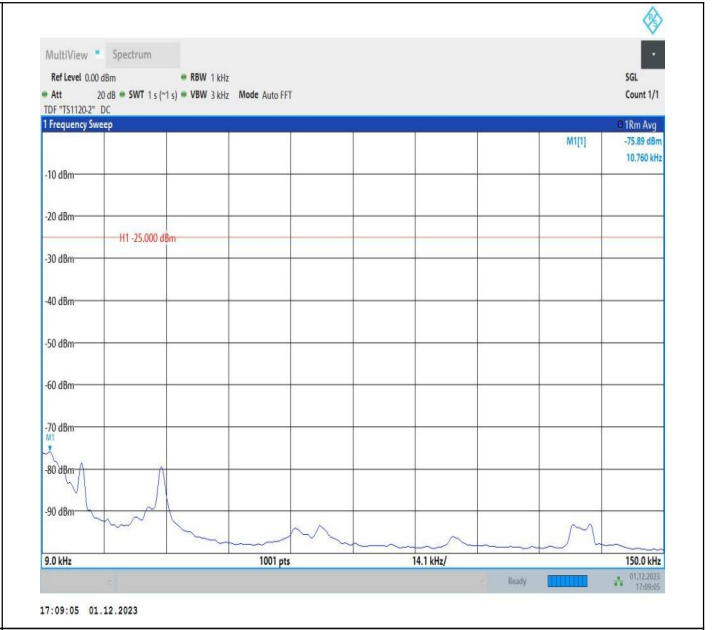

7-7-15MHz-20MHz-64QAM-64QAM-20828-20999-1RB#74-0R
B#0-0.009~0.15MHz-PASS