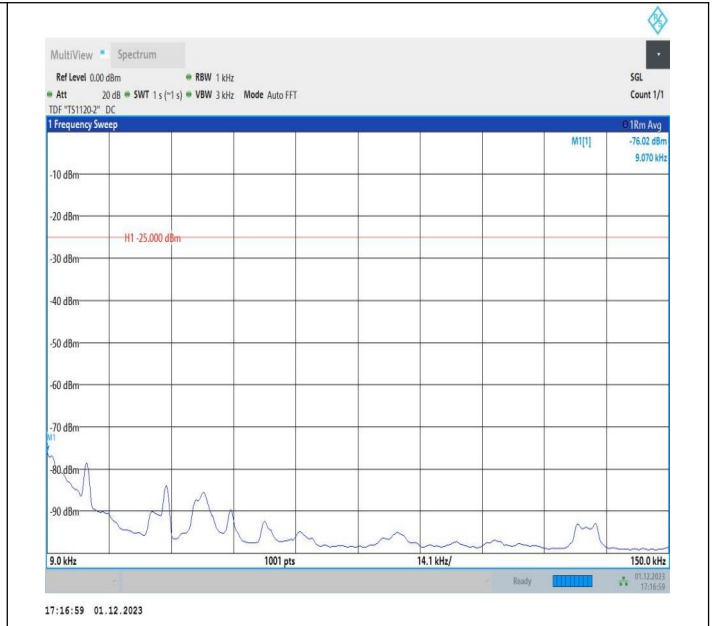

7-7-15MHz-20MHz-16QAM-16QAM-21003-21174-1RB#74-0R
B#0-1000~20000MHz-PASS

7-7-15MHz-20MHz-64QAM-64QAM-21003-21174-1RB#74-0R
B#0-0.009~0.15MHz-PASS