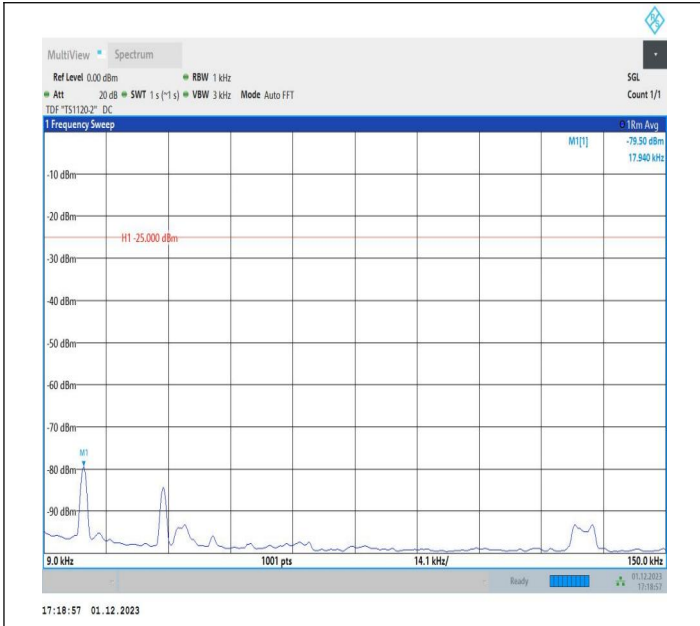

7-7-15MHz-20MHz-16QAM-16QAM-21003-21174-1RB#0-1RB
#99-1000~20000MHz-PASS

7-7-15MHz-20MHz-64QAM-64QAM-21003-21174-1RB#0-1RB
#99-0.009~0.15MHz-PASS