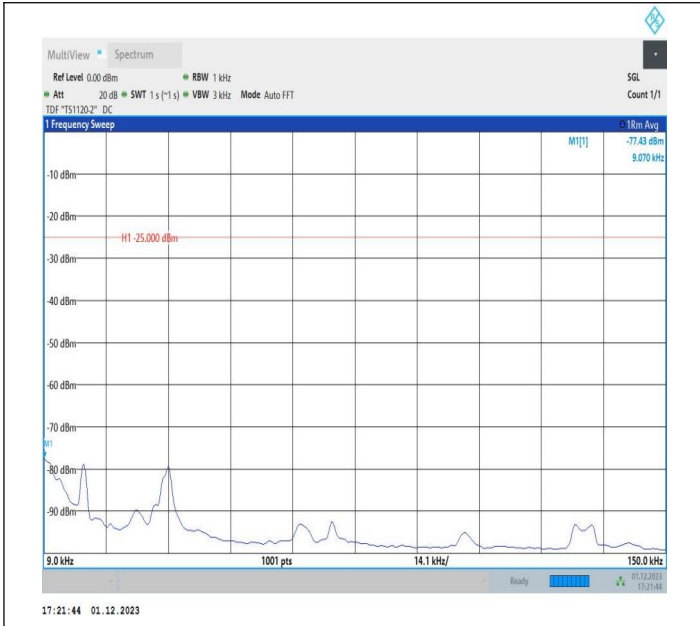

7-7-15MHz-20MHz-64QAM-64QAM-21003-21174-75RB#0-100
RB#0-1000~20000MHz-PASS

7-7-15MHz-20MHz-QPSK-QPSK-21179-21350-1RB#0-ORB#0-0.009~0.15MHz-PASS