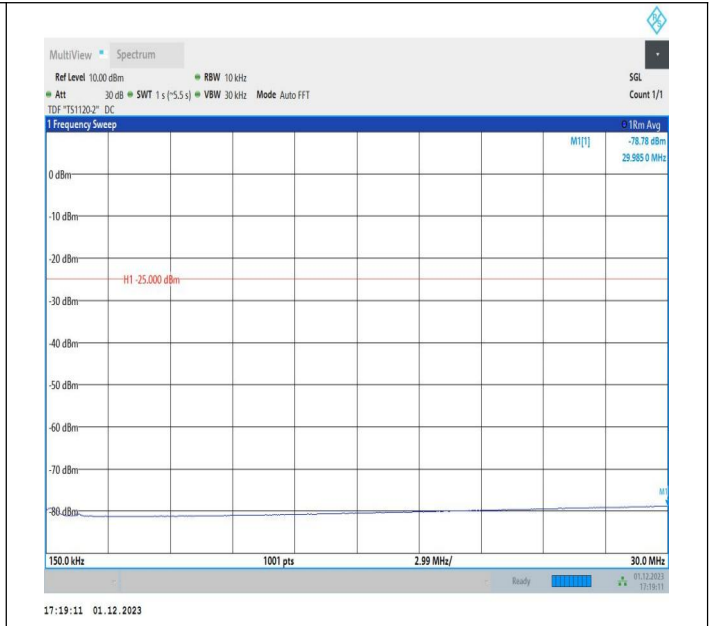

7-7-15MHz-20MHz-16QAM-16QAM-21003-21174-1RB#0-1RB
#99-20000~27000MHz-PASS

7-7-15MHz-20MHz-64QAM-64QAM-21003-21174-1RB#0-1RB
#99-0.15~30MHz-PASS