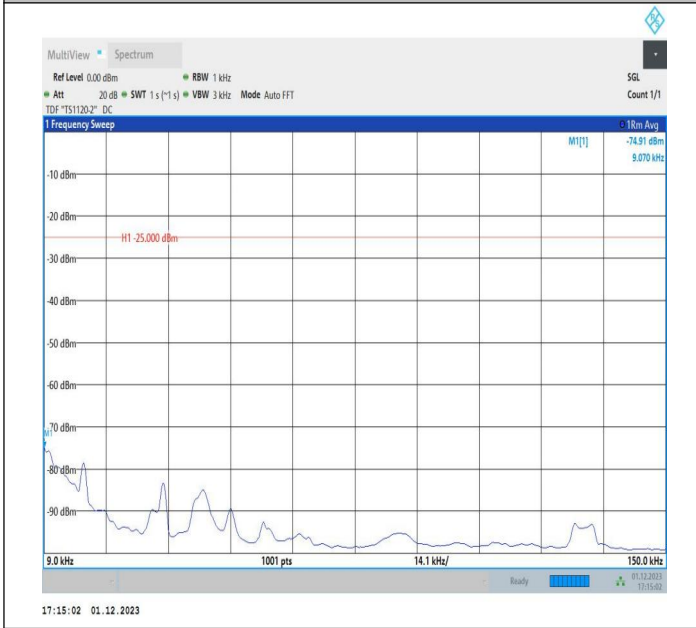

7-7-15MHz-20MHz-16QAM-16QAM-21003-21174-1RB#0-ORB
#0-1000~20000MHz-PASS

7-7-15MHz-20MHz-64QAM-64QAM-21003-21174-1RB#0-ORB
#0-0.009~0.15MHz-PASS