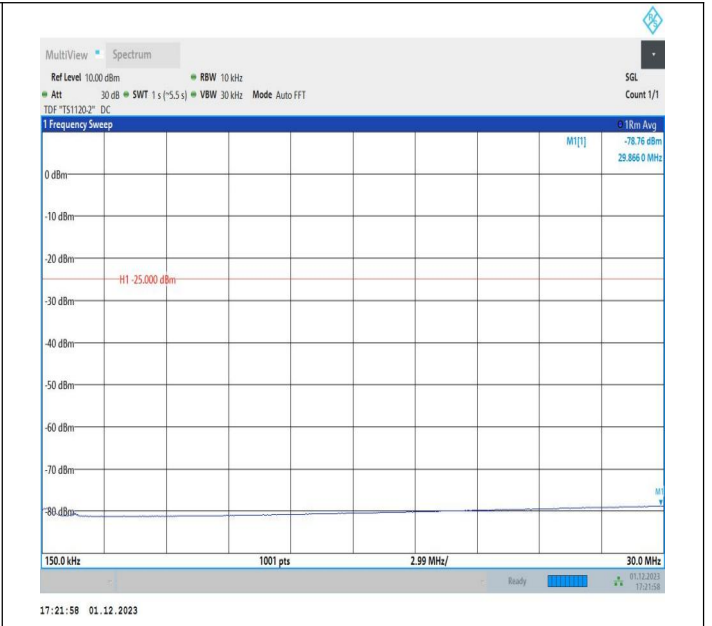

7-7-15MHz-20MHz-64QAM-64QAM-21003-21174-75RB#0-100
RB#0-20000~27000MHz-PASS

7-7-15MHz-20MHz-QPSK-QPSK-21179-21350-1RB#0-ORB#0-0.15~30MHz-PASS