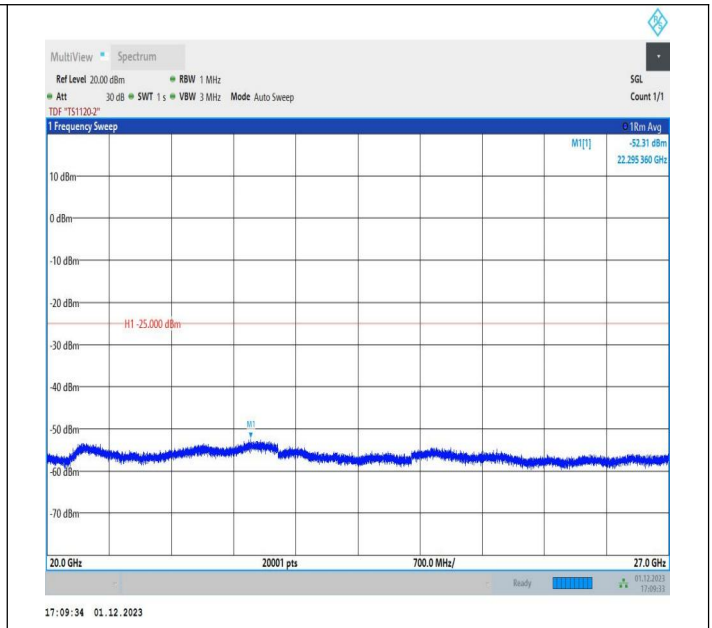

7-7-15MHz-20MHz-64QAM-64QAM-20828-20999-1RB#74-0R
B#0-30~1000MHz-PASS

7-7-15MHz-20MHz-64QAM-64QAM-20828-20999-1RB#74-0R
B#0-20000~27000MHz-PASS