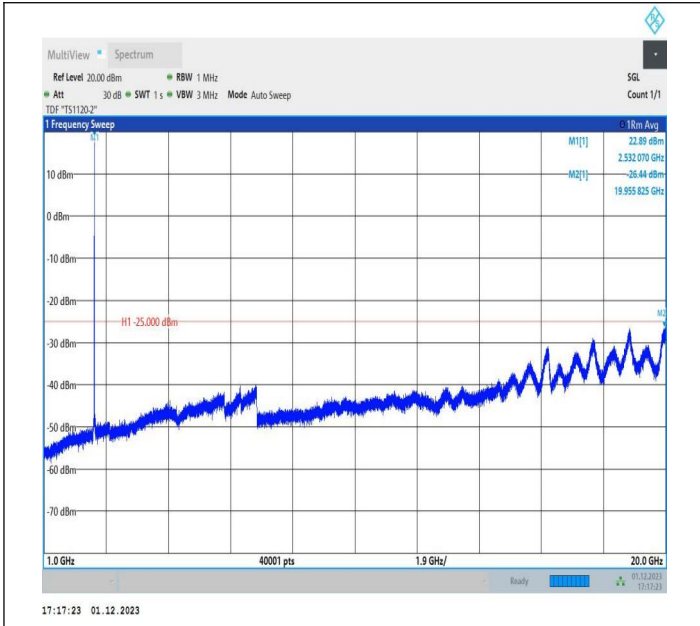

7-7-15MHz-20MHz-64QAM-64QAM-21003-21174-1RB#74-0R
B#0-0.15~30MHz-PASS

7-7-15MHz-20MHz-64QAM-64QAM-21003-21174-1RB#74-0R
B#0-30~1000MHz-PASS

7-7-15MHz-20MHz-64QAM-64QAM-21003-21174-1RB#74-0R
B#0-1000~20000MHz-PASS