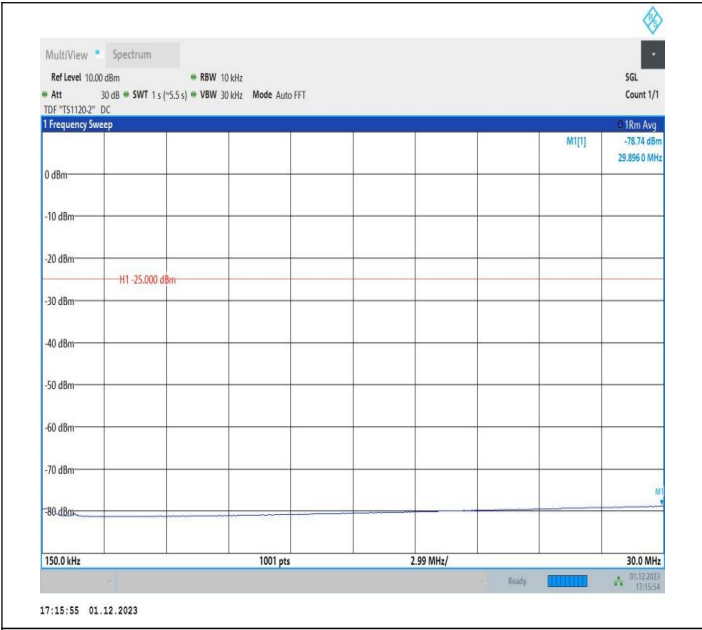

7-7-15MHz-20MHz-64QAM-64QAM-21003-21174-1RB#0-ORB
#0-20000~27000MHz-PASS

7-7-15MHz-20MHz-QPSK-QPSK-21003-21174-1RB#74-0RB#
0-0.15~30MHz-PASS