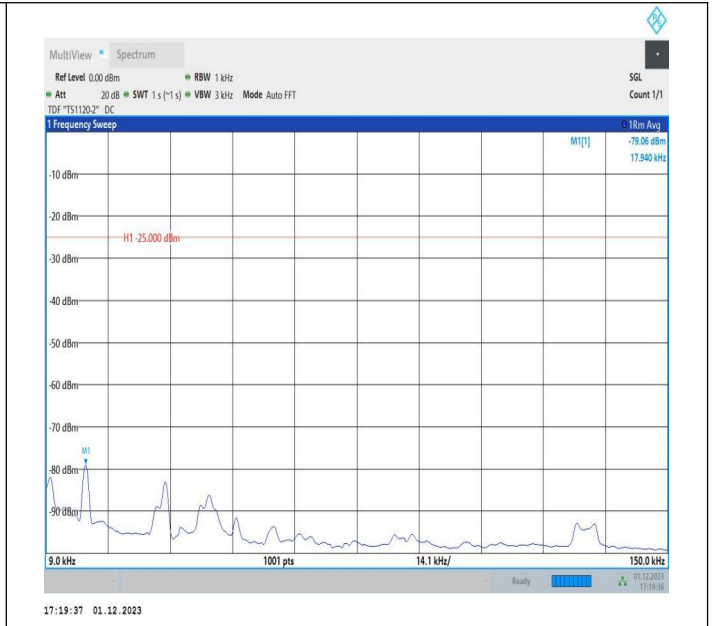

7-7-15MHz-20MHz-64QAM-64QAM-21003-21174-1RB#0-1RB
#99-1000~20000MHz-PASS

7-7-15MHz-20MHz-QPSK-QPSK-21003-21174-75RB#0-100R
B#0-0.009~0.15MHz-PASS