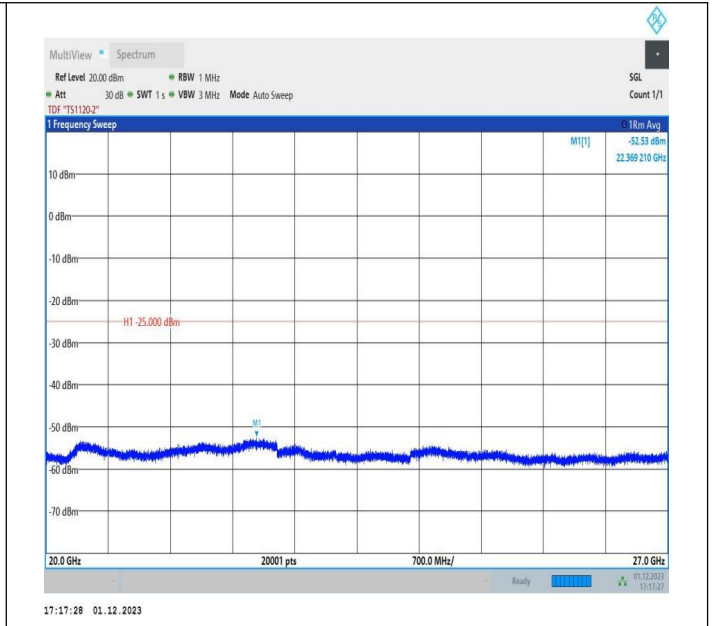

7-7-15MHz-20MHz-64QAM-64QAM-21003-21174-1RB#74-0R
B#0-20000~27000MHz-PASS