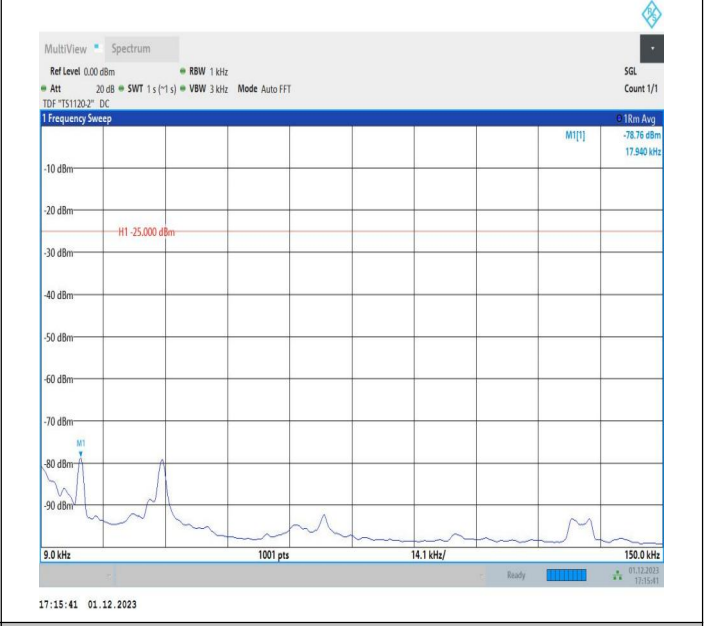

7-7-15MHz-20MHz-64QAM-64QAM-21003-21174-1RB#0-ORB
#0-1000~20000MHz-PASS

7-7-15MHz-20MHz-QPSK-QPSK-21003-21174-1RB#74-ORB#
0-0.009~0.15MHz-PASS