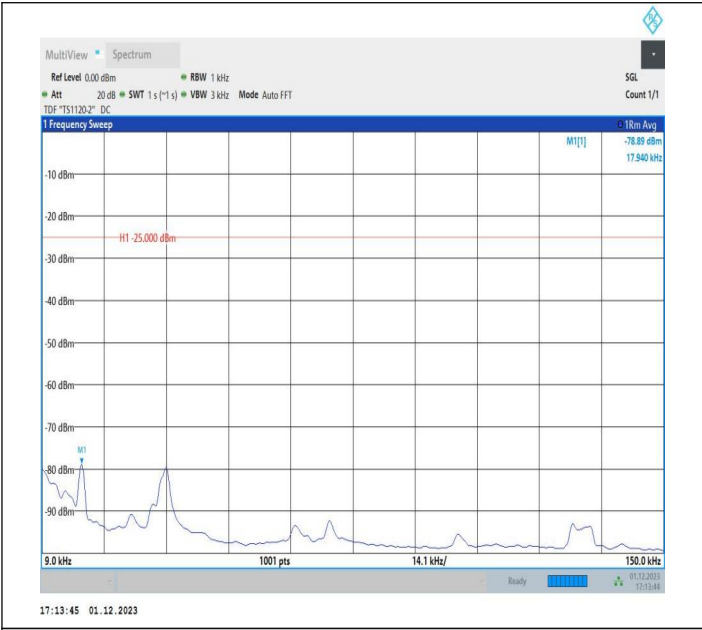

7-7-15MHz-20MHz-64QAM-64QAM-20828-20999-75RB#0-10
ORB#0-1000~20000MHz-PASS

7-7-15MHz-20MHz-QPSK-QPSK-21003-21174-1RB#0-ORB#0-0.009~0.15MHz-PASS