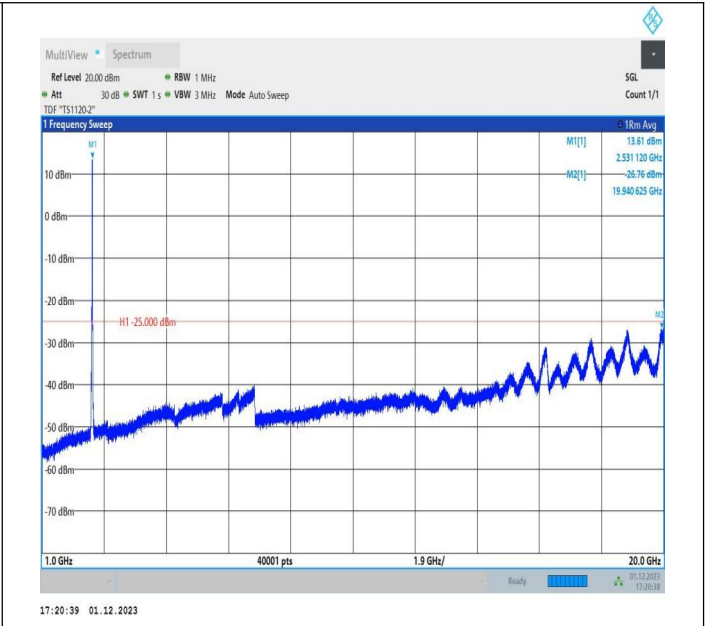

7-7-15MHz-20MHz-16QAM-16QAM-21003-21174-75RB#0-100
RB#0-0.15~30MHz-PASS

7-7-15MHz-20MHz-16QAM-16QAM-21003-21174-75RB#0-100
RB#0-1000~20000MHz-PASS