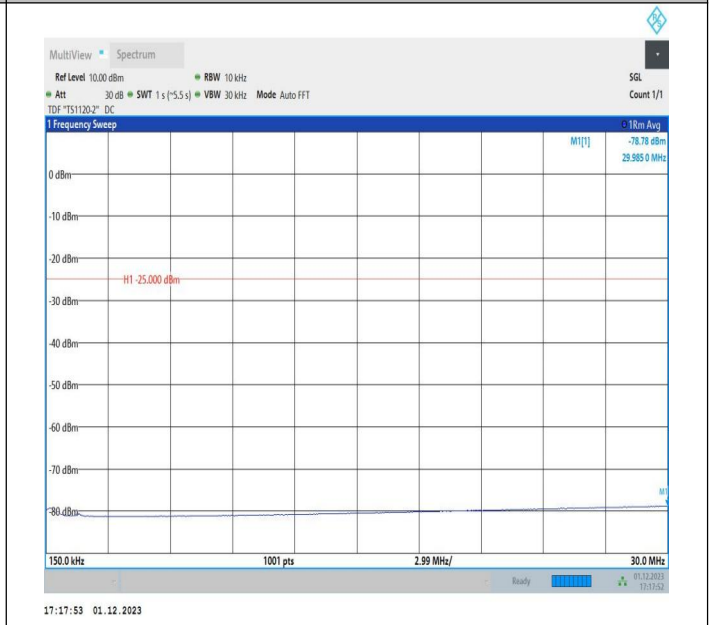

7-7-15MHz-20MHz-64QAM-64QAM-21003-21174-1RB#74-0R
B#0-20000~27000MHz-PASS

7-7-15MHz-20MHz-QPSK-QPSK-21003-21174-1RB#0-1RB#9
9-0.15~30MHz-PASS