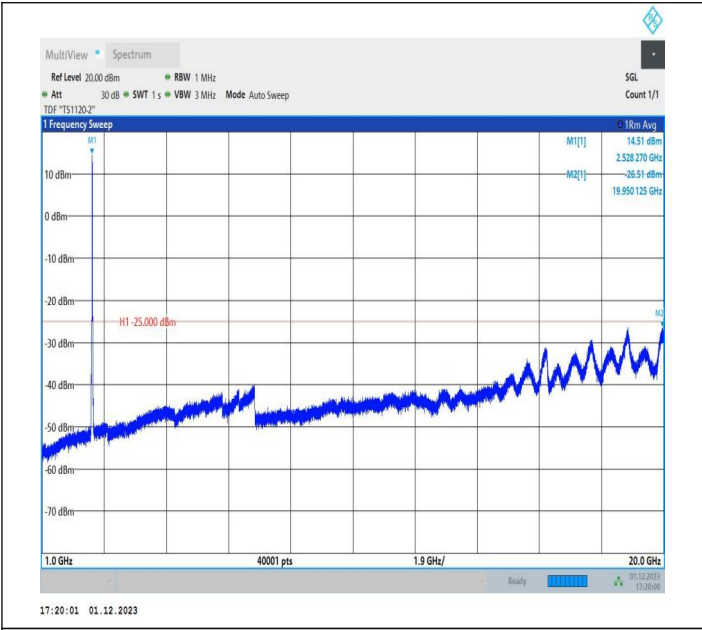

7-7-15MHz-20MHz-QPSK-QPSK-21003-21174-75RB#0-100R
B#0-0.15~30MHz-PASS

7-7-15MHz-20MHz-QPSK-QPSK-21003-21174-75RB#0-100R
B#0-30~1000MHz-PASS

7-7-15MHz-20MHz-QPSK-QPSK-21003-21174-75RB#0-100R
B#0-1000~20000MHz-PASS