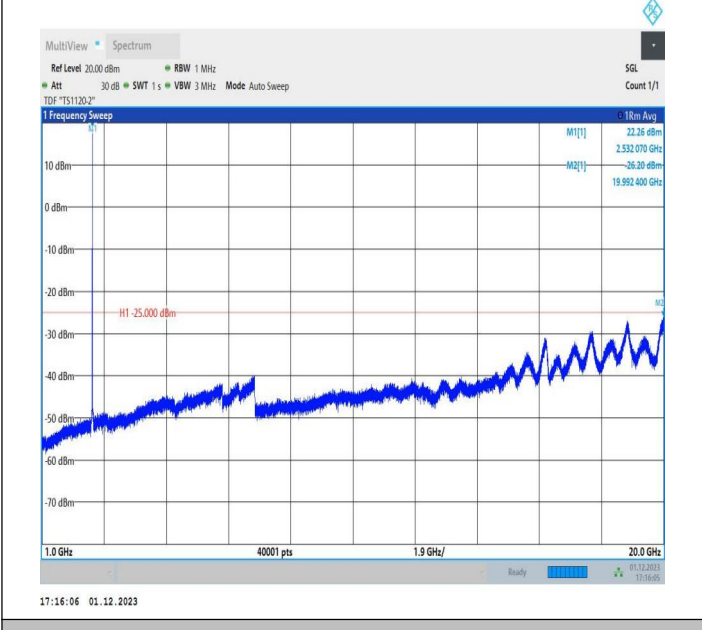

7-7-15MHz-20MHz-QPSK-QPSK-21003-21174-1RB#74-0RB#
0-0.15~30MHz-PASS

7-7-15MHz-20MHz-QPSK-QPSK-21003-21174-1RB#74-0RB#
0-1000~20000MHz-PASS