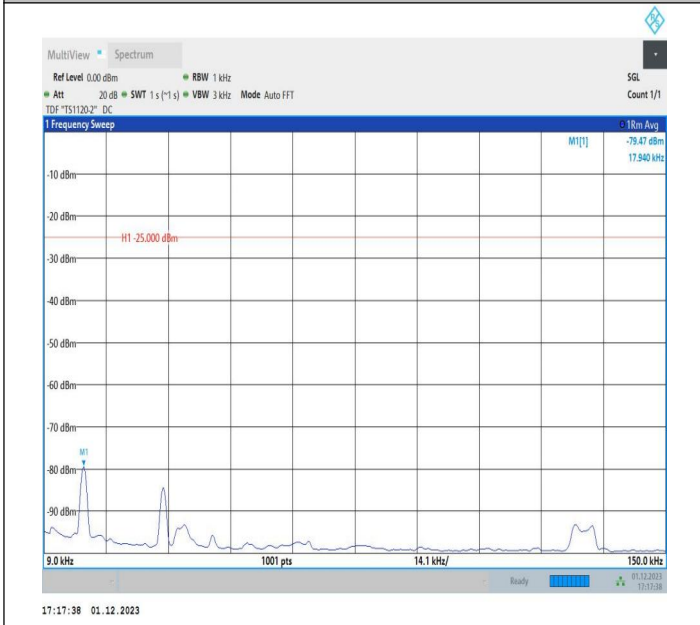

7-7-15MHz-20MHz-64QAM-64QAM-21003-21174-1RB#74-0R
B#0-1000~20000MHz-PASS

7-7-15MHz-20MHz-QPSK-QPSK-21003-21174-1RB#0-1RB#9
9-0.009~0.15MHz-PASS