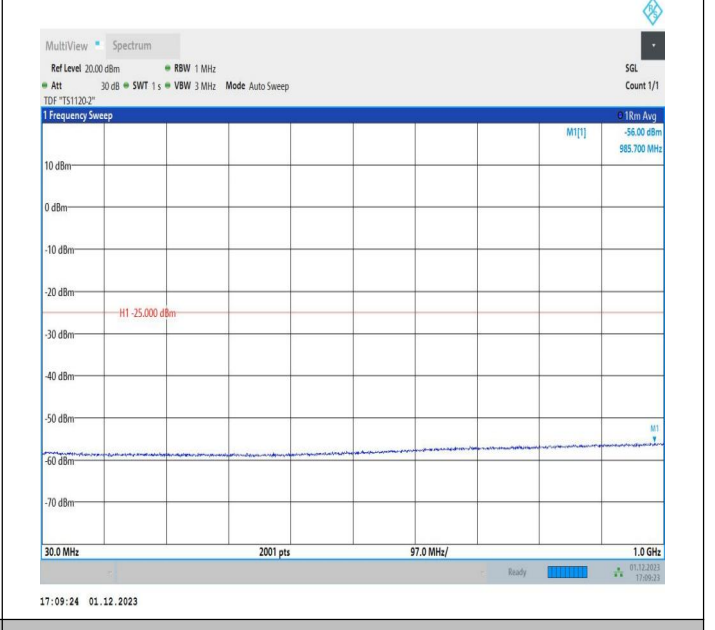

7-7-15MHz-20MHz-64QAM-64QAM-20828-20999-1RB#74-0R
B#0-0.009~0.15MHz-PASS

7-7-15MHz-20MHz-64QAM-64QAM-20828-20999-1RB#74-0R
B#0-30~1000MHz-PASS