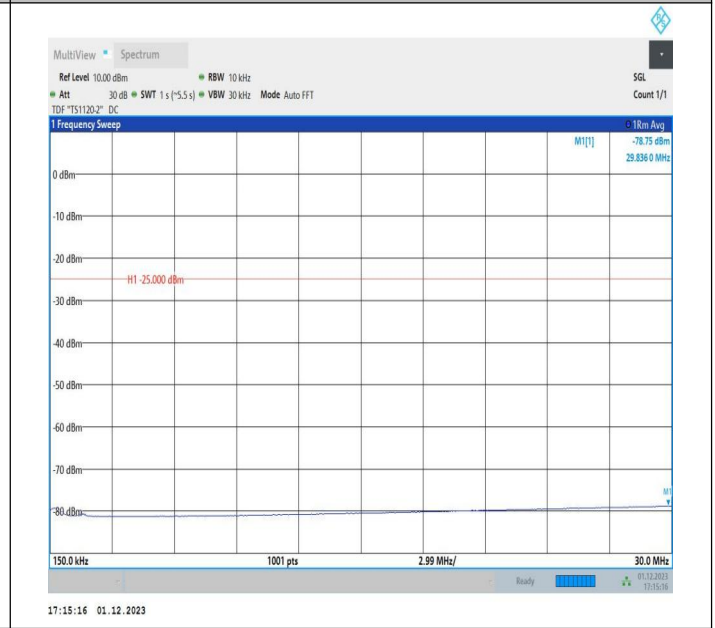

7-7-15MHz-20MHz-16QAM-16QAM-21003-21174-1RB#0-ORB
#0-20000~27000MHz-PASS

7-7-15MHz-20MHz-64QAM-64QAM-21003-21174-1RB#0-ORB
#0-0.15~30MHz-PASS