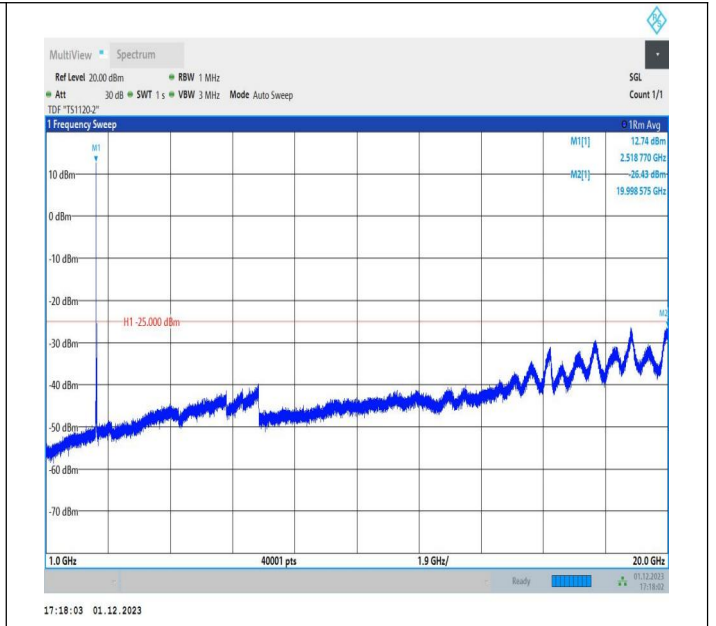

7-7-15MHz-20MHz-QPSK-QPSK-21003-21174-1RB#0-1RB#9
9-0.15~30MHz-PASS

7-7-15MHz-20MHz-QPSK-QPSK-21003-21174-1RB#0-1RB#9
9-1000~20000MHz-PASS