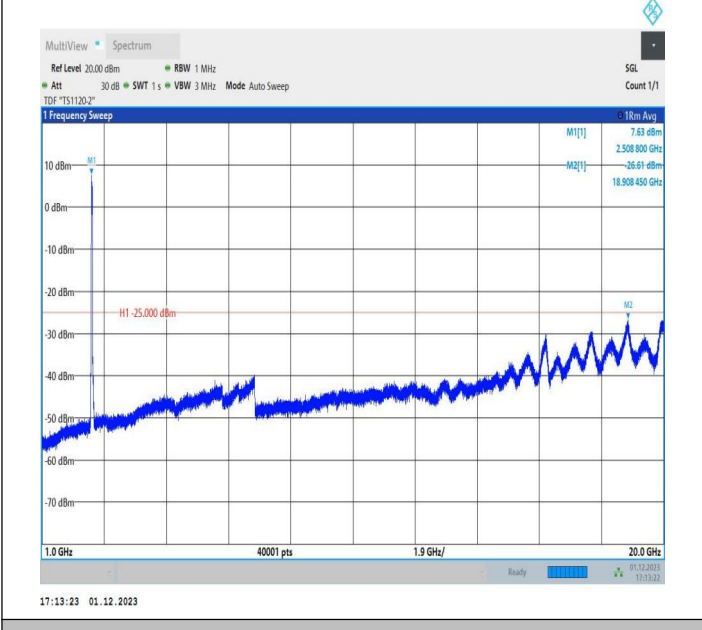

7-7-15MHz-20MHz-64QAM-64QAM-20828-20999-75RB#0-10
ORB#0-0.15~30MHz-PASS

7-7-15MHz-20MHz-64QAM-64QAM-20828-20999-75RB#0-10
ORB#0-1000~20000MHz-PASS