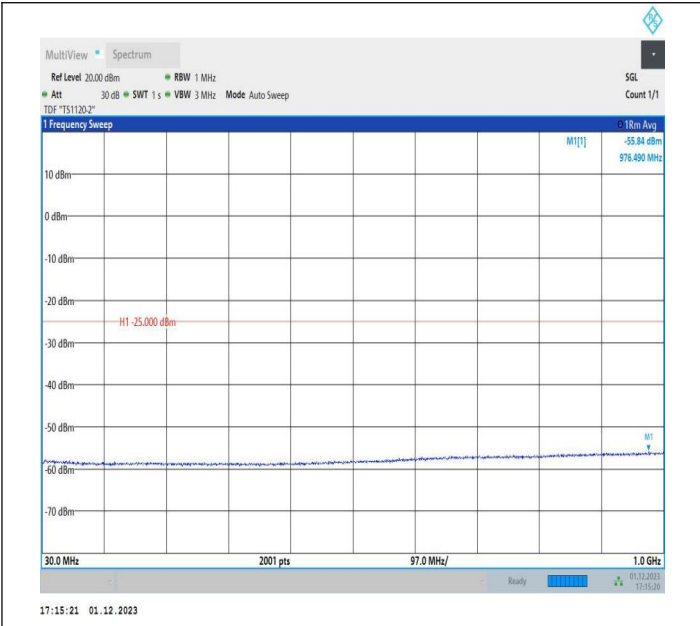

7-7-15MHz-20MHz-64QAM-64QAM-21003-21174-1RB#0-ORB
#0-0.009~0.15MHz-PASS

7-7-15MHz-20MHz-64QAM-64QAM-21003-21174-1RB#0-ORB
#0-0.15~30MHz-PASS

7-7-15MHz-20MHz-64QAM-64QAM-21003-21174-1RB#0-ORB
#0-30~1000MHz-PASS