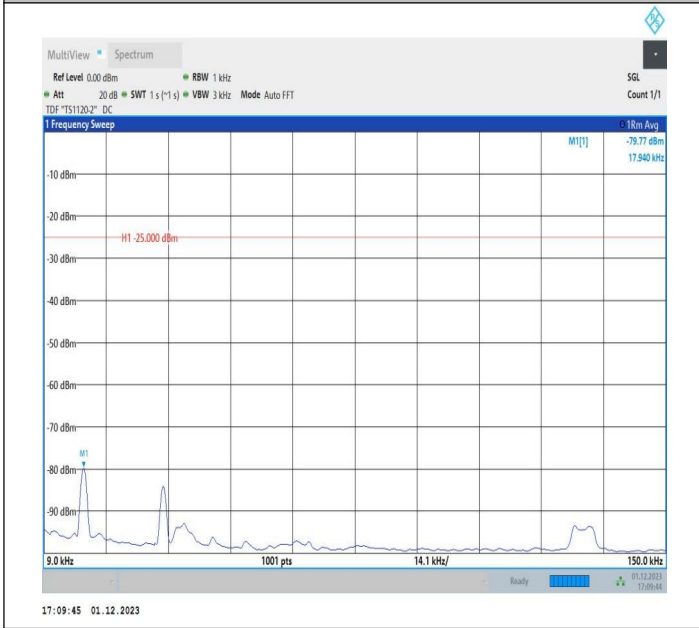

7-7-15MHz-20MHz-64QAM-64QAM-20828-20999-1RB#74-0R
B#0-1000~20000MHz-PASS

7-7-15MHz-20MHz-QPSK-QPSK-20828-20999-1RB#0-1RB#9
9-0.009~0.15MHz-PASS