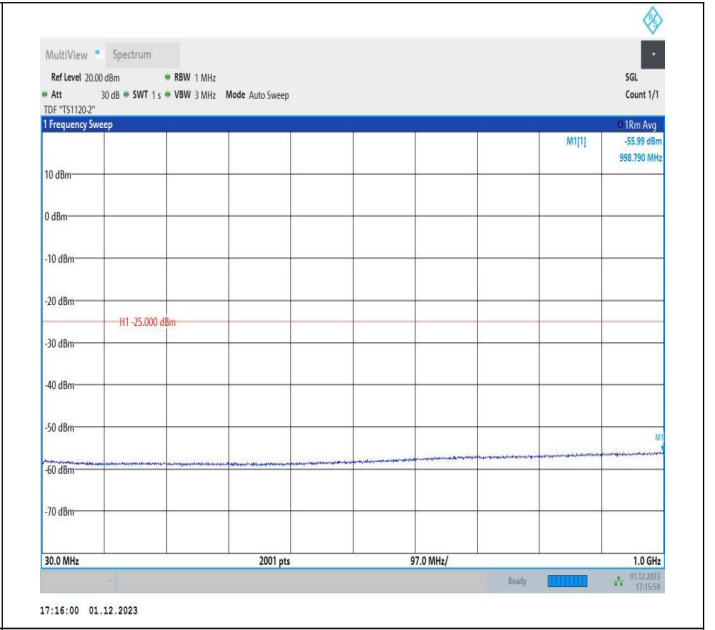

7-7-15MHz-20MHz-QPSK-QPSK-21003-21174-1RB#74-ORB#
0-0.009~0.15MHz-PASS

7-7-15MHz-20MHz-QPSK-QPSK-21003-21174-1RB#74-0RB#
0-30~1000MHz-PASS