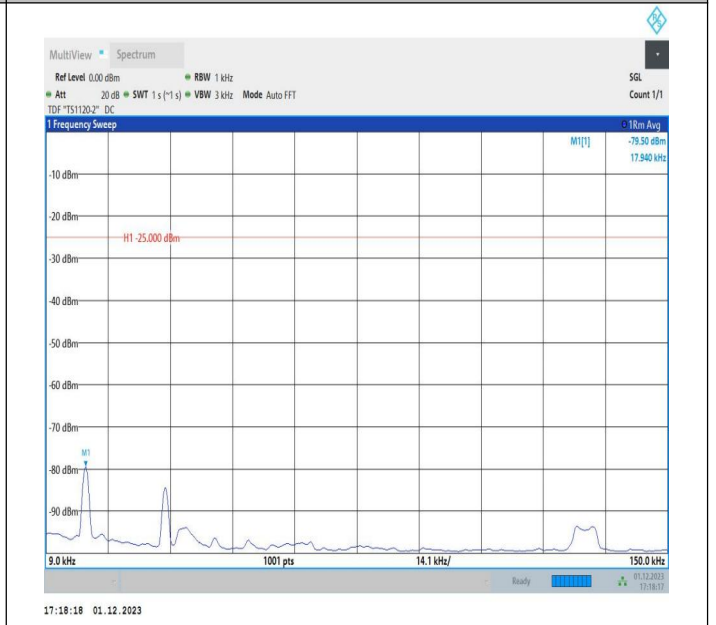

7-7-15MHz-20MHz-QPSK-QPSK-21003-21174-1RB#0-1RB#9
9-1000~20000MHz-PASS

7-7-15MHz-20MHz-16QAM-16QAM-21003-21174-1RB#0-1RB
#99-0.009~0.15MHz-PASS