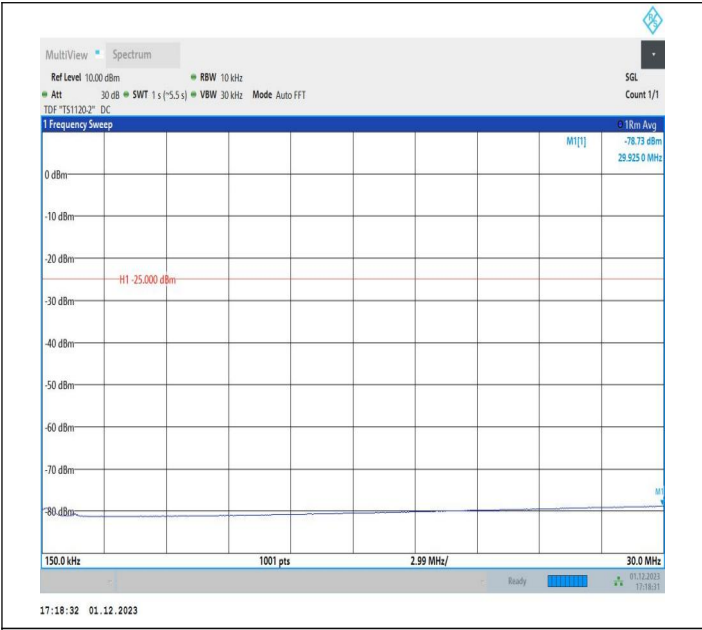

7-7-15MHz-20MHz-QPSK-QPSK-21003-21174-1RB#0-1RB#9
9-20000~27000MHz-PASS

7-7-15MHz-20MHz-16QAM-16QAM-21003-21174-1RB#0-1RB
#99-0.009~0.15MHz-PASS

7-7-15MHz-20MHz-16QAM-16QAM-21003-21174-1RB#0-1RB
#99-0.15~30MHz-PASS