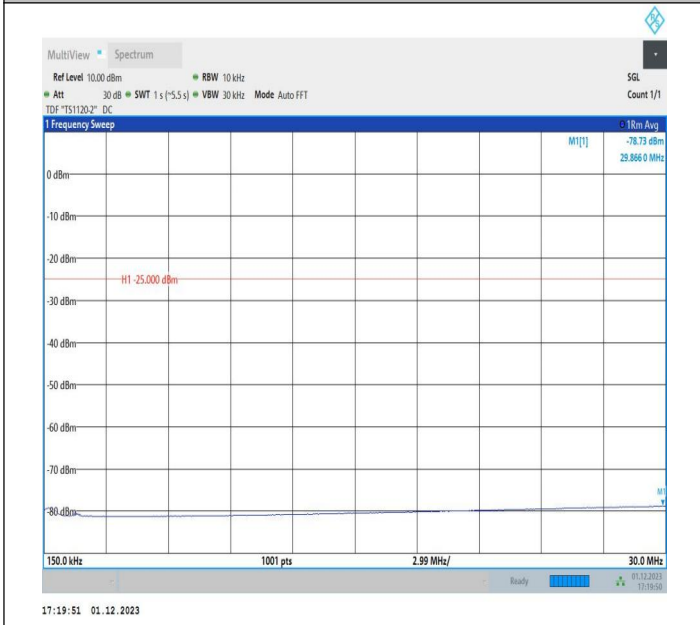

7-7-15MHz-20MHz-64QAM-64QAM-21003-21174-1RB#0-1RB
#99-20000~27000MHz-PASS

7-7-15MHz-20MHz-QPSK-QPSK-21003-21174-75RB#0-100R
B#0-0.15~30MHz-PASS