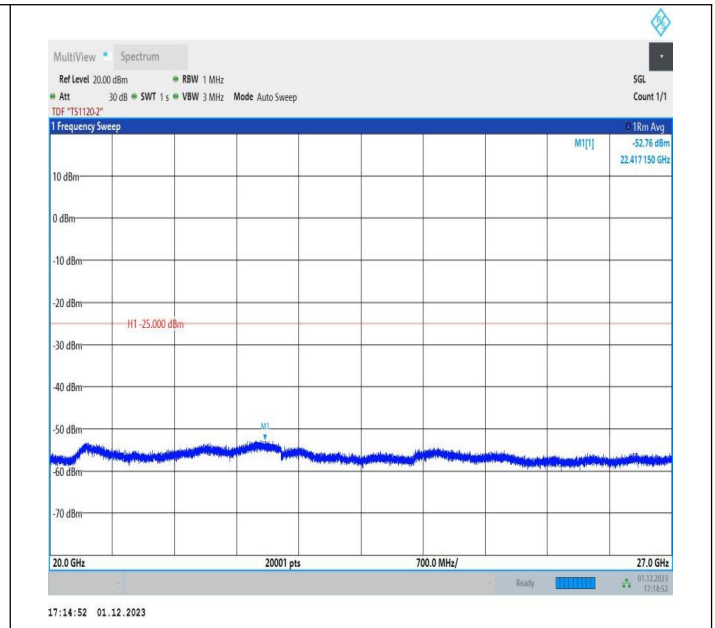

7-7-15MHz-20MHz-16QAM-16QAM-21003-21174-1RB#0-ORB#0-30~1000MHz-PASS

7-7-15MHz-20MHz-16QAM-16QAM-21003-21174-1RB#0-ORB
#0-20000~27000MHz-PASS