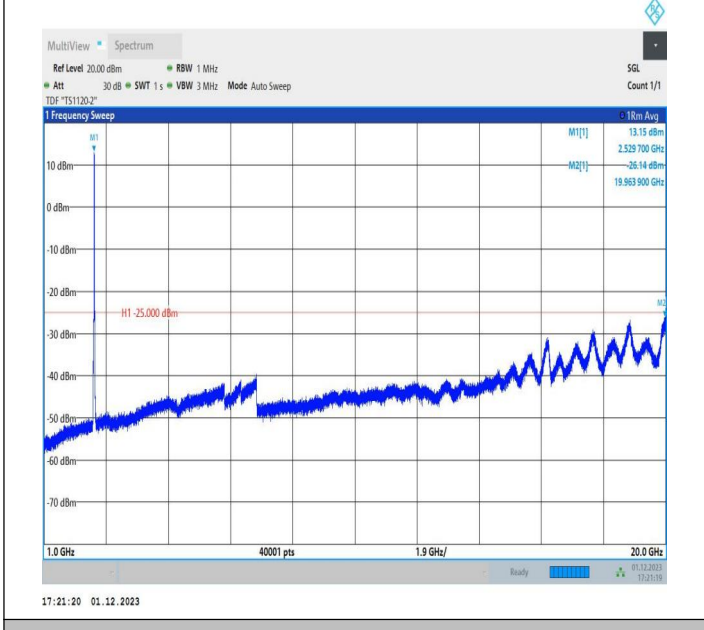

7-7-15MHz-20MHz-64QAM-64QAM-21003-21174-75RB#0-100
RB#0-0.15~30MHz-PASS

7-7-15MHz-20MHz-64QAM-64QAM-21003-21174-75RB#0-100
RB#0-1000~20000MHz-PASS