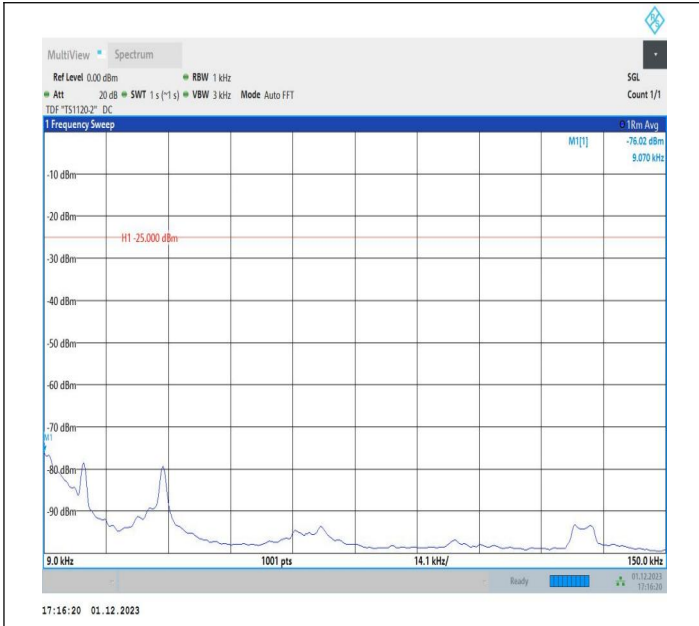

7-7-15MHz-20MHz-QPSK-QPSK-21003-21174-1RB#74-0RB#
0-1000~20000MHz-PASS

7-7-15MHz-20MHz-16QAM-16QAM-21003-21174-1RB#74-0R
B#0-0.009~0.15MHz-PASS