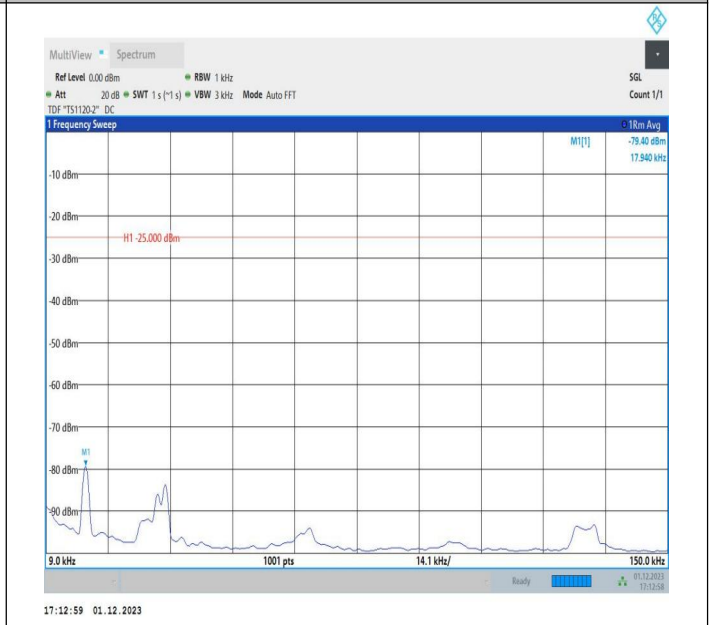

7-7-15MHz-20MHz-16QAM-16QAM-20828-20999-75RB#0-10
ORB#0-1000~20000MHz-PASS

7-7-15MHz-20MHz-64QAM-64QAM-20828-20999-75RB#0-10
ORB#0-0.009~0.15MHz-PASS