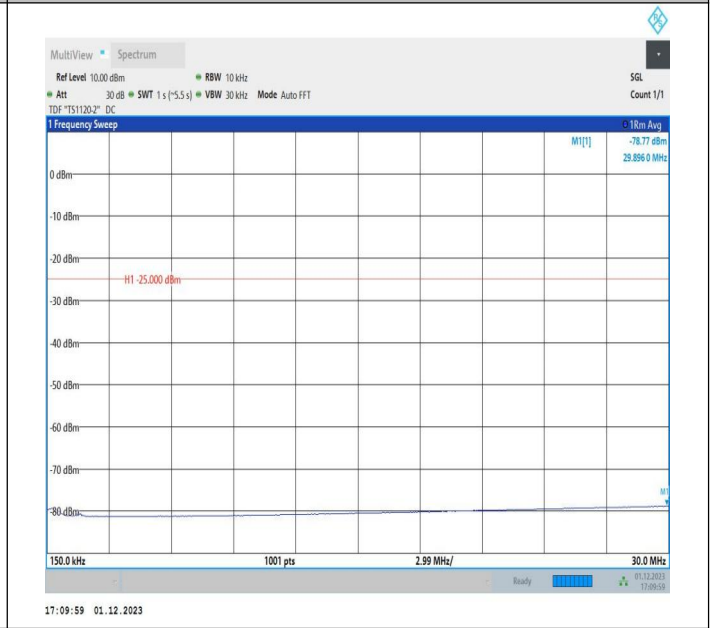

7-7-15MHz-20MHz-64QAM-64QAM-20828-20999-1RB#74-0R
B#0-20000~27000MHz-PASS

7-7-15MHz-20MHz-QPSK-QPSK-20828-20999-1RB#0-1RB#9
9-0.15~30MHz-PASS