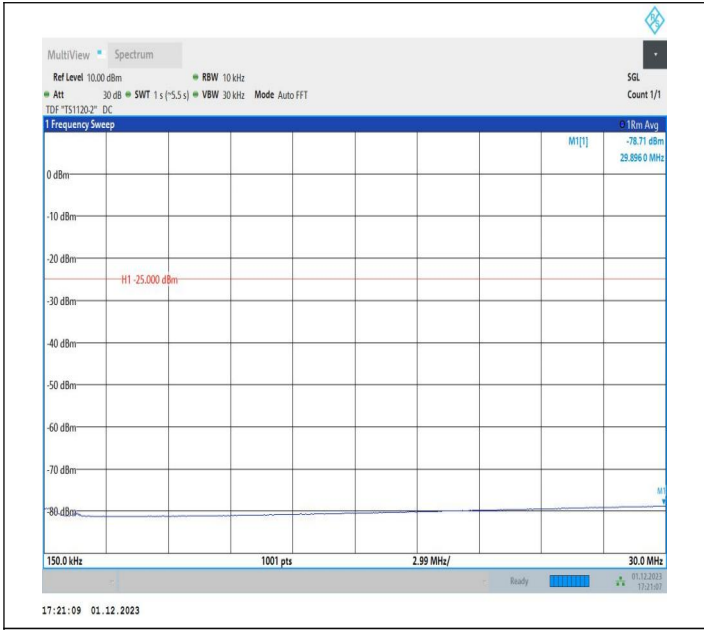

7-7-15MHz-20MHz-16QAM-16QAM-21003-21174-75RB#0-100
RB#0-20000~27000MHz-PASS

7-7-15MHz-20MHz-64QAM-64QAM-21003-21174-75RB#0-100
RB#0-0.15~30MHz-PASS