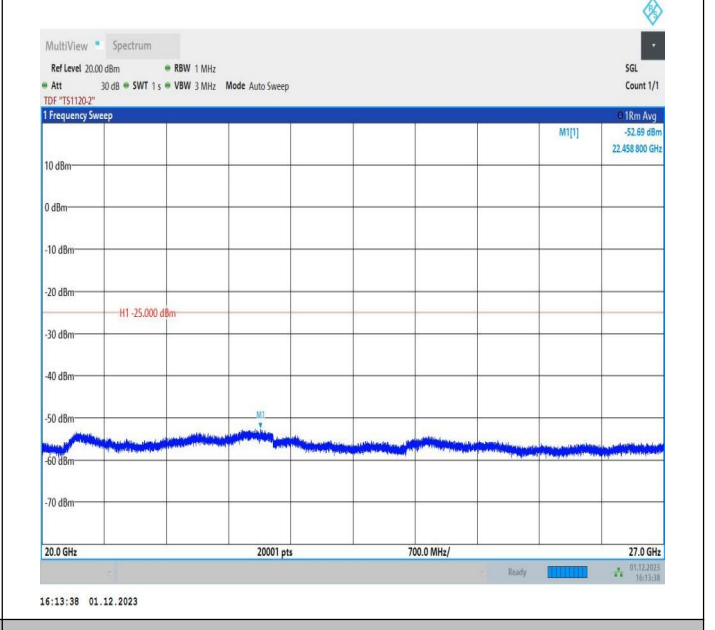

7-7-15MHz-15MHz-64QAM-64QAM-21025-21175-75RB#0-75
RB#0-30~1000MHz-PASS

7-7-15MHz-15MHz-64QAM-64QAM-21025-21175-75RB#0-75
RB#0-20000~27000MHz-PASS