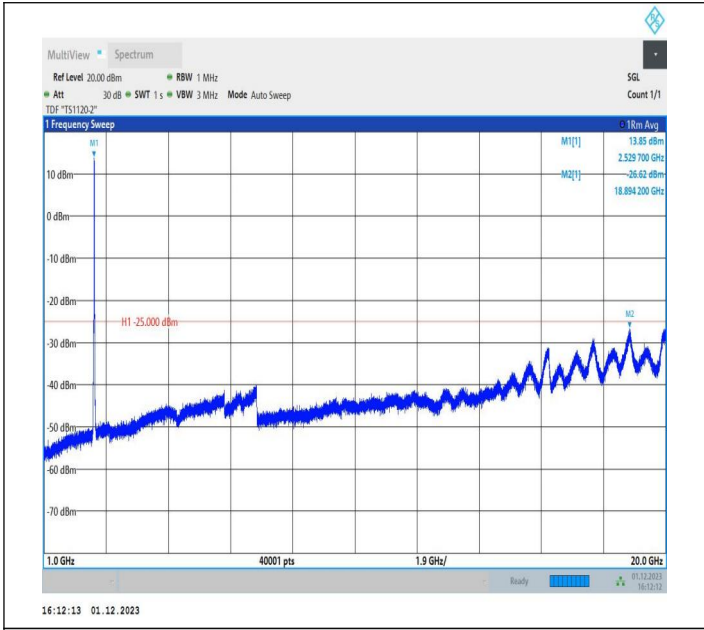

7-7-15MHz-15MHz-QPSK-QPSK-21025-21175-75RB#0-75RB
#0-0.15~30MHz-PASS

7-7-15MHz-15MHz-QPSK-QPSK-21025-21175-75RB#0-75RB
#0-30~1000MHz-PASS

7-7-15MHz-15MHz-QPSK-QPSK-21025-21175-75RB#0-75RB #0-1000~20000MHz-PASS