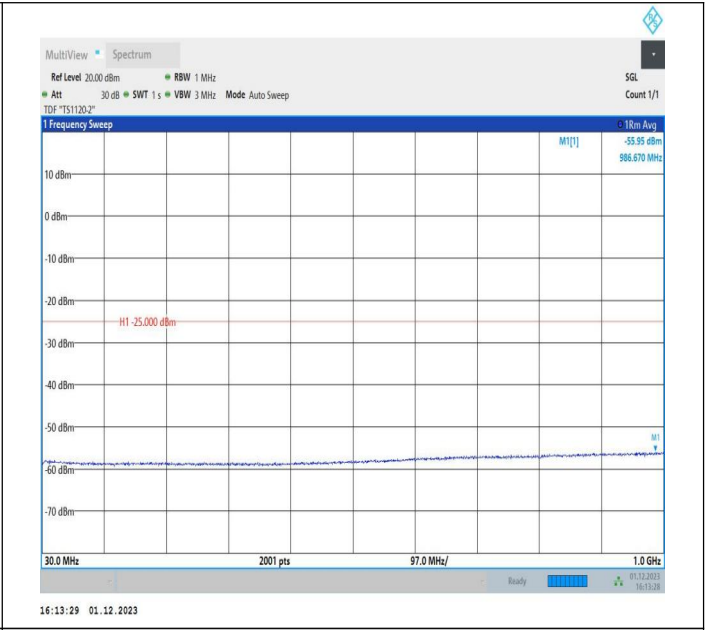

7-7-15MHz-15MHz-64QAM-64QAM-21025-21175-75RB#0-75
RB#0-0.009~0.15MHz-PASS

7-7-15MHz-15MHz-64QAM-64QAM-21025-21175-75RB#0-75
RB#0-30~1000MHz-PASS