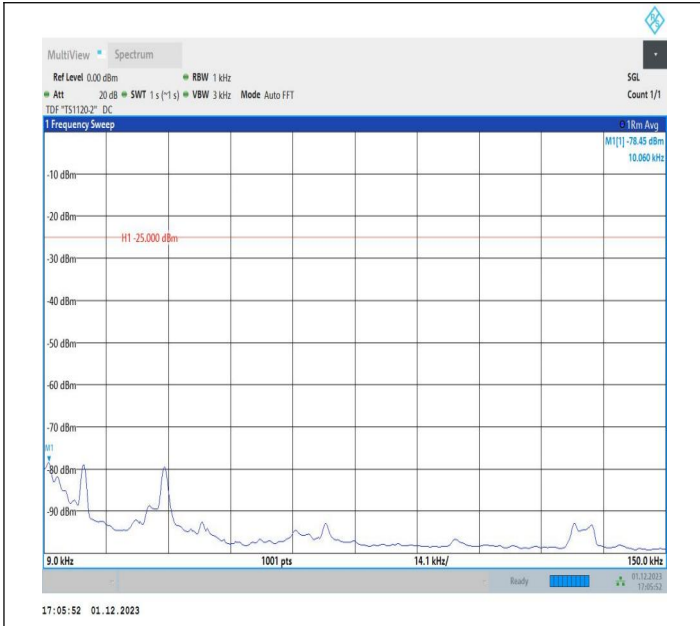

7-7-15MHz-15MHz-64QAM-64QAM-21225-21375-75RB#0-75
RB#0-1000~20000MHz-PASS

7-7-15MHz-20MHz-QPSK-QPSK-20828-20999-1RB#0-0RB#0
-0.009~0.15MHz-PASS