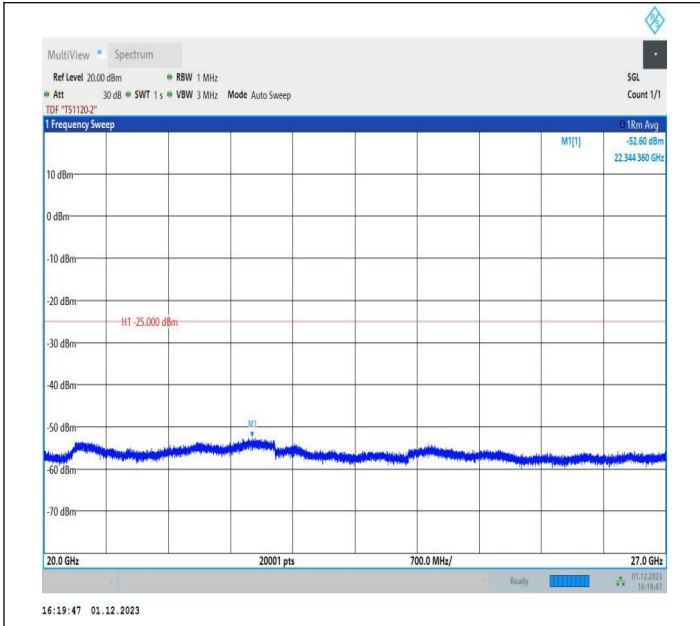

7-7-15MHz-15MHz-64QAM-64QAM-21225-21375-1RB#0-1RB
#74-30~1000MHz-PASS

7-7-15MHz-15MHz-64QAM-64QAM-21225-21375-1RB#0-1RB
#74-20000~27000MHz-PASS