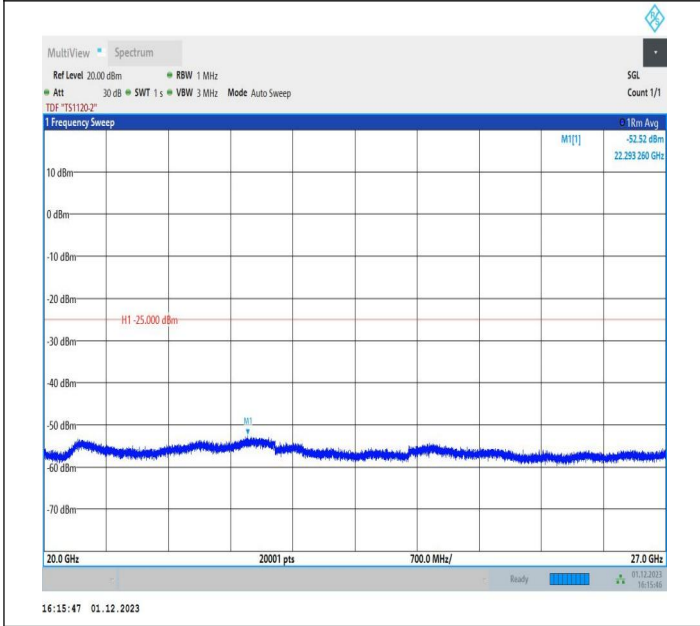

7-7-15MHz-15MHz-64QAM-64QAM-21225-21375-1RB#0-ORB
#0-30~1000MHz-PASS

7-7-15MHz-15MHz-64QAM-64QAM-21225-21375-1RB#0-ORB
#0-20000~27000MHz-PASS