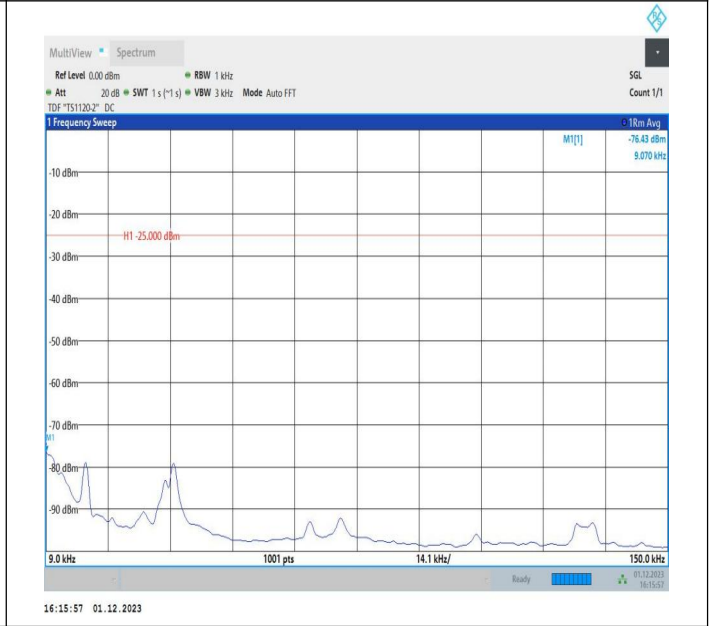

7-7-15MHz-15MHz-64QAM-64QAM-21225-21375-1RB#0-ORB
#0-1000~20000MHz-PASS

7-7-15MHz-15MHz-QPSK-QPSK-21225-21375-1RB#74-0RB#
0-0.009~0.15MHz-PASS