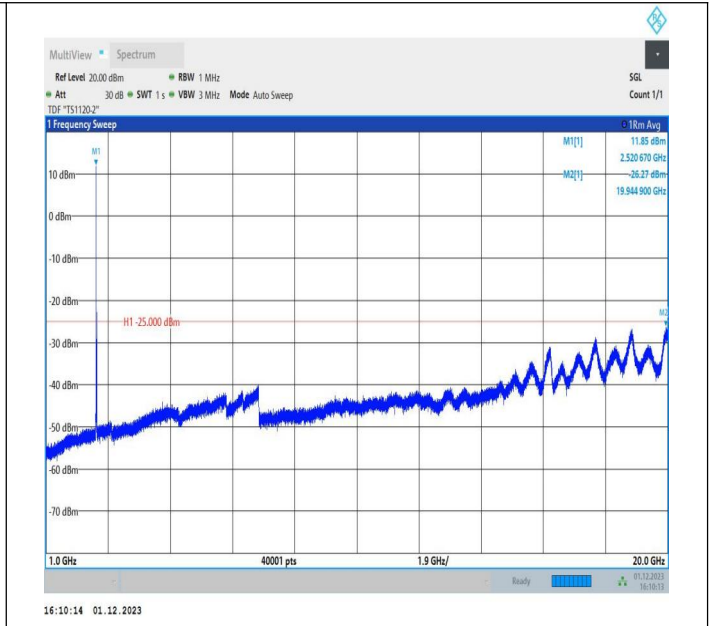

7-7-15MHz-15MHz-QPSK-QPSK-21025-21175-1RB#0-1RB#7
4-1000~20000MHz-PASS