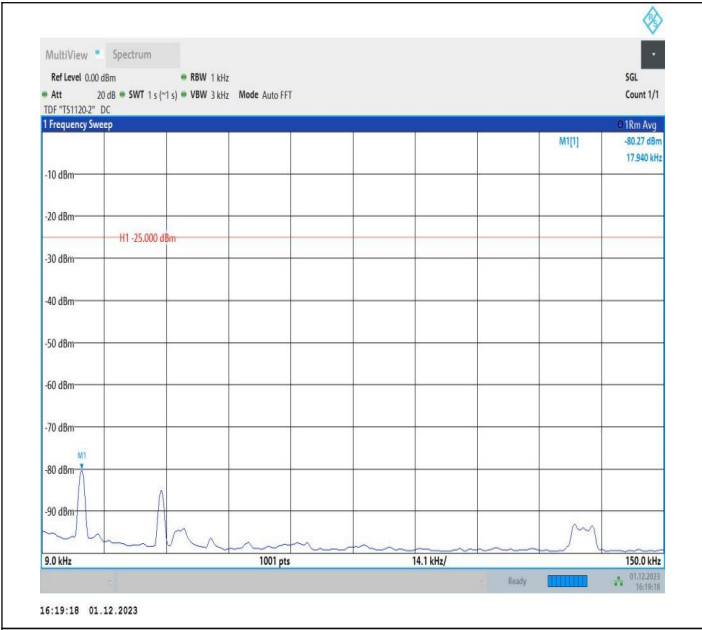

7-7-15MHz-15MHz-16QAM-16QAM-21225-21375-1RB#0-1RB
#74-1000~20000MHz-PASS

7-7-15MHz-15MHz-64QAM-64QAM-21225-21375-1RB#0-1RB
#74-0.009~0.15MHz-PASS