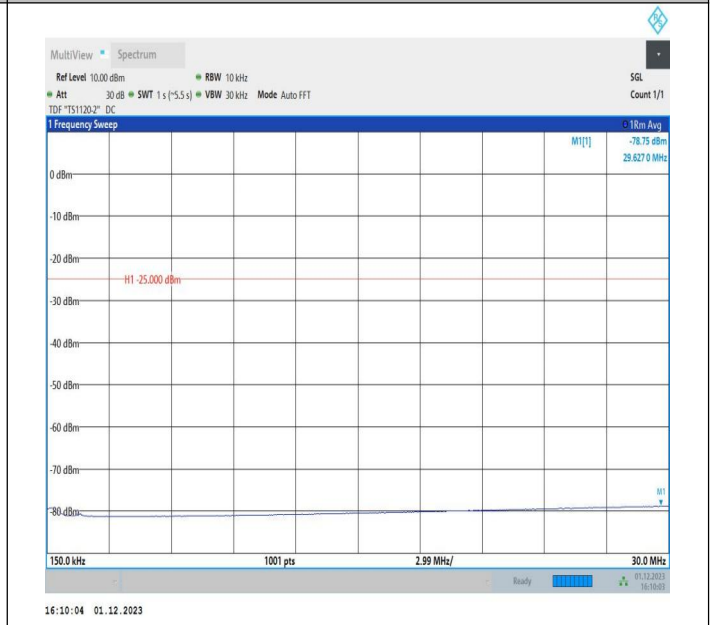

7-7-15MHz-15MHz-64QAM-64QAM-21025-21175-1RB#74-0R
B#0-20000~27000MHz-PASS

7-7-15MHz-15MHz-QPSK-QPSK-21025-21175-1RB#0-1RB#7
4-0.15~30MHz-PASS