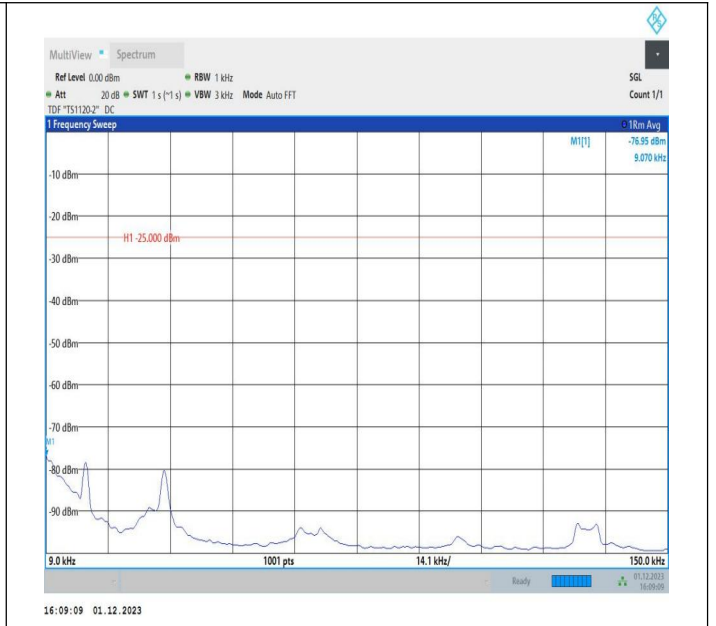

7-7-15MHz-15MHz-16QAM-16QAM-21025-21175-1RB#74-0R
B#0-1000~20000MHz-PASS

7-7-15MHz-15MHz-64QAM-64QAM-21025-21175-1RB#74-0R
B#0-0.009~0.15MHz-PASS