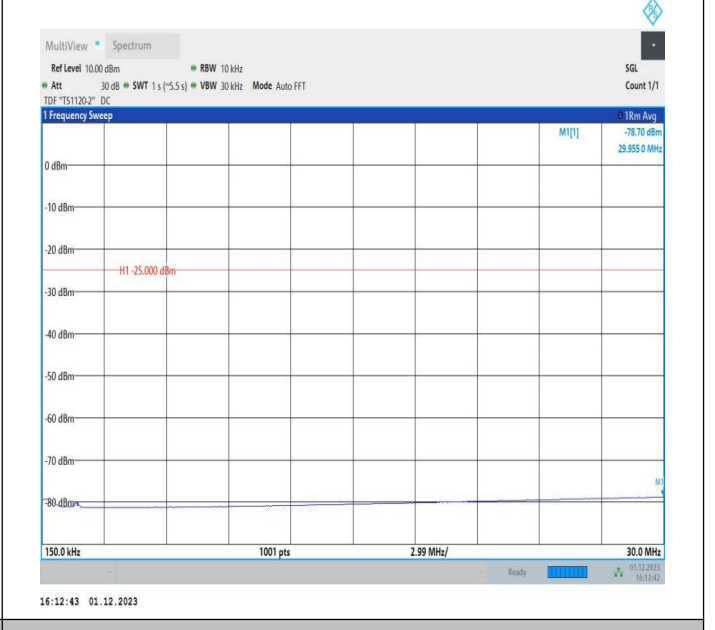

7-7-15MHz-15MHz-QPSK-QPSK-21025-21175-75RB#0-75RB #0-20000~27000MHz-PASS

7-7-15MHz-15MHz-16QAM-16QAM-21025-21175-75RB#0-75 RB#0-0.15~30MHz-PASS