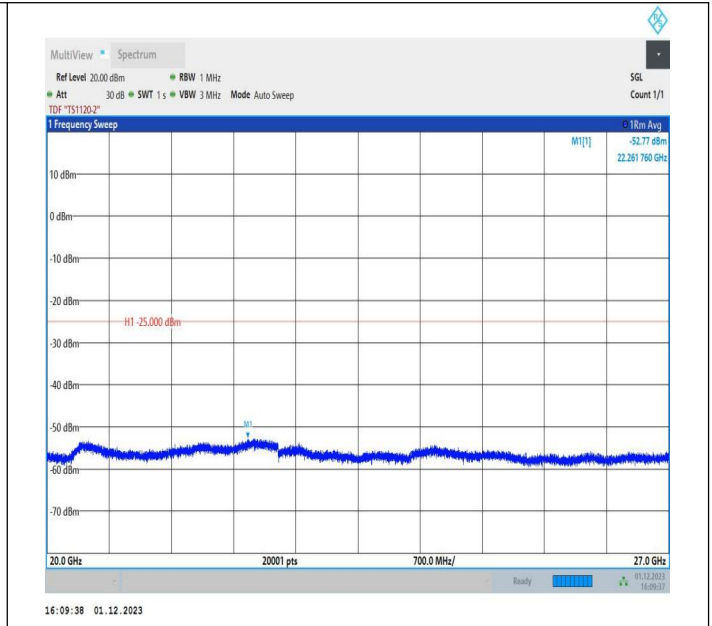

7-7-15MHz-15MHz-64QAM-64QAM-21025-21175-1RB#74-0R
B#0-30~1000MHz-PASS

7-7-15MHz-15MHz-64QAM-64QAM-21025-21175-1RB#74-0R
B#0-20000~27000MHz-PASS