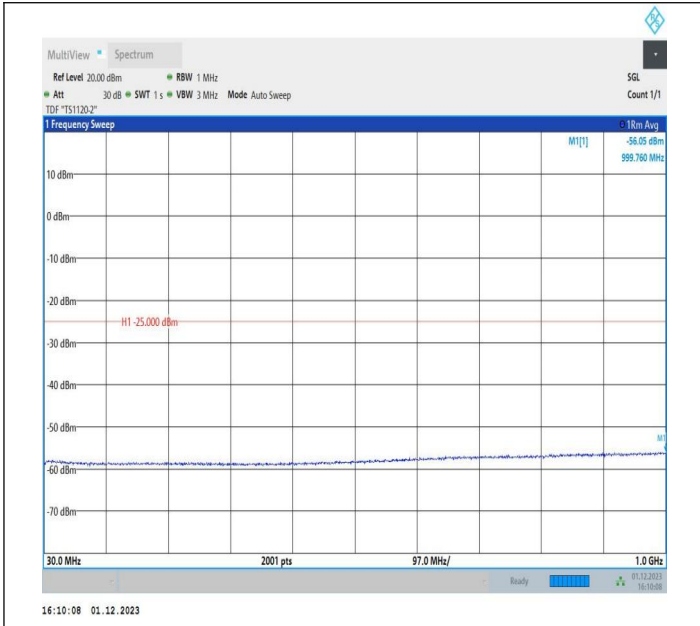

7-7-15MHz-15MHz-QPSK-QPSK-21025-21175-1RB#0-1RB#7
4-0.009~0.15MHz-PASS

7-7-15MHz-15MHz-QPSK-QPSK-21025-21175-1RB#0-1RB#7
4-0.15~30MHz-PASS

7-7-15MHz-15MHz-QPSK-QPSK-21025-21175-1RB#0-1RB#7
4-30~100MHz-PASS