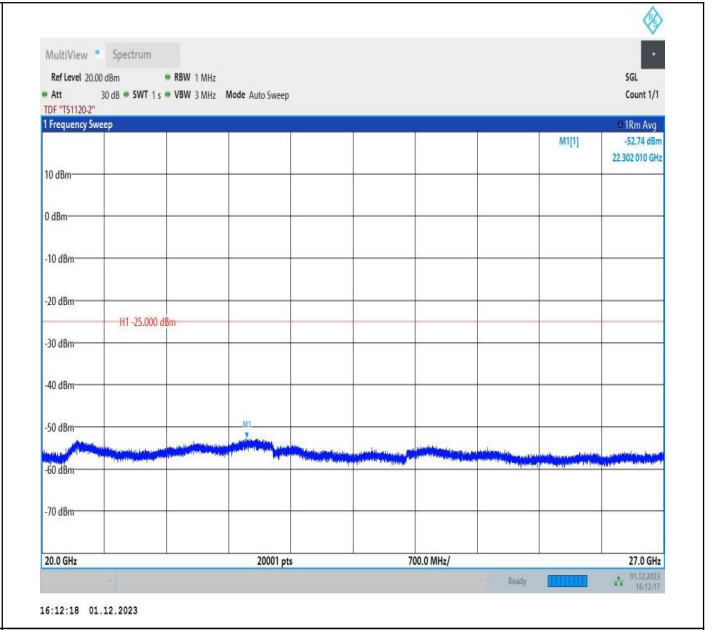

7-7-15MHz-15MHz-QPSK-QPSK-21025-21175-75RB#0-75RB #0-20000~27000MHz-PASS