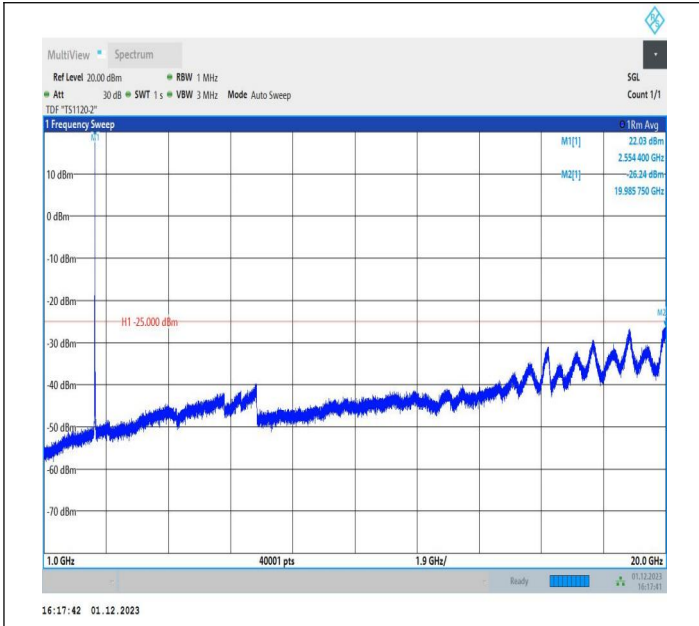

7-7-15MHz-15MHz-64QAM-64QAM-21225-21375-1RB#74-0R
B#0-0.15~30MHz-PASS

7-7-15MHz-15MHz-64QAM-64QAM-21225-21375-1RB#74-0R
B#0-1000~20000MHz-PASS