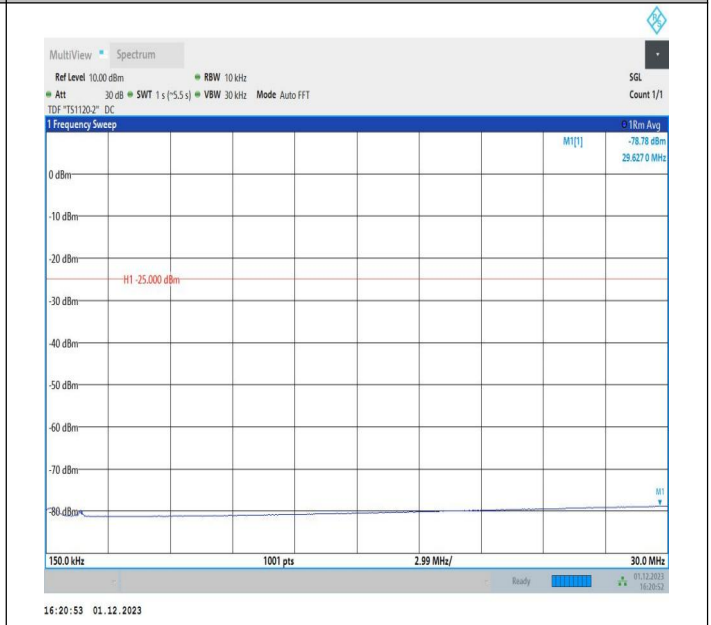

7-7-15MHz-15MHz-QPSK-QPSK-21225-21375-75RB#0-75RB #0-20000~27000MHz-PASS

7-7-15MHz-15MHz-16QAM-16QAM-21225-21375-75RB#0-75 RB#0-0.15~30MHz-PASS