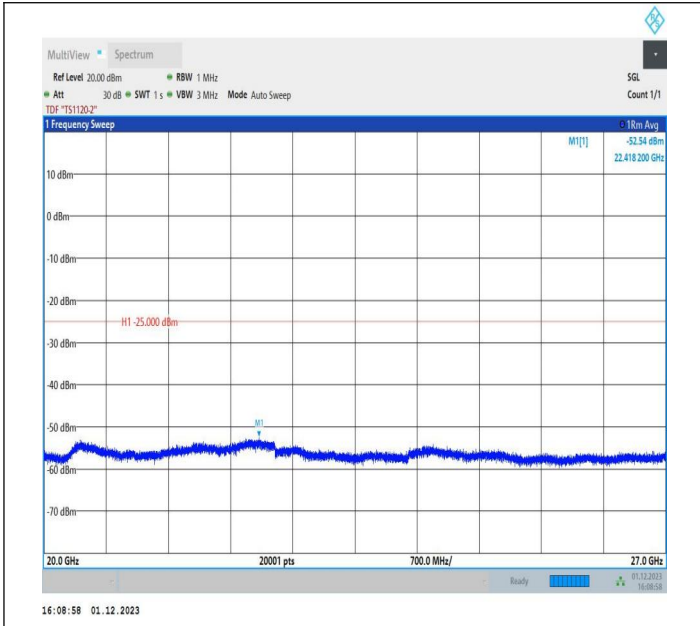

7-7-15MHz-15MHz-16QAM-16QAM-21025-21175-1RB#74-0R
B#0-30~1000MHz-PASS

7-7-15MHz-15MHz-16QAM-16QAM-21025-21175-1RB#74-0R
B#0-20000~27000MHz-PASS