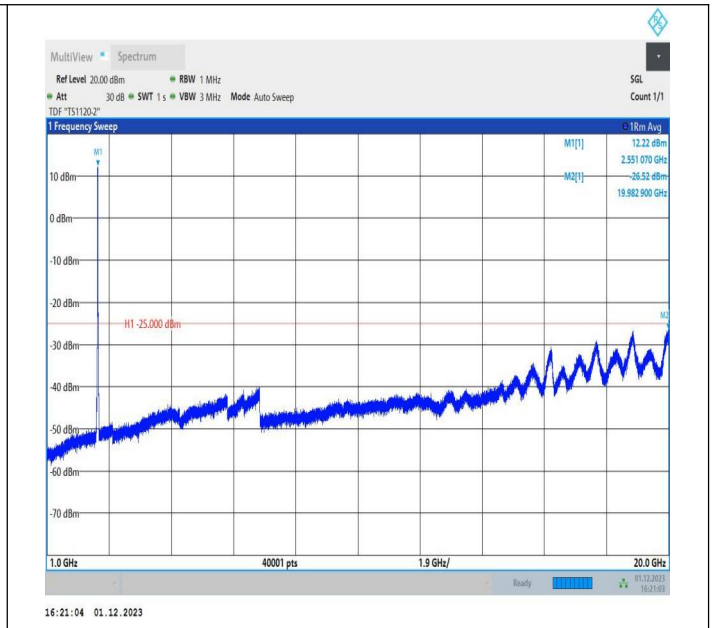

7-7-15MHz-15MHz-16QAM-16QAM-21225-21375-75RB#0-75 RB#0-0.15~30MHz-PASS

7-7-15MHz-15MHz-16QAM-16QAM-21225-21375-75RB#0-75
RB#0-1000~20000MHz-PASS