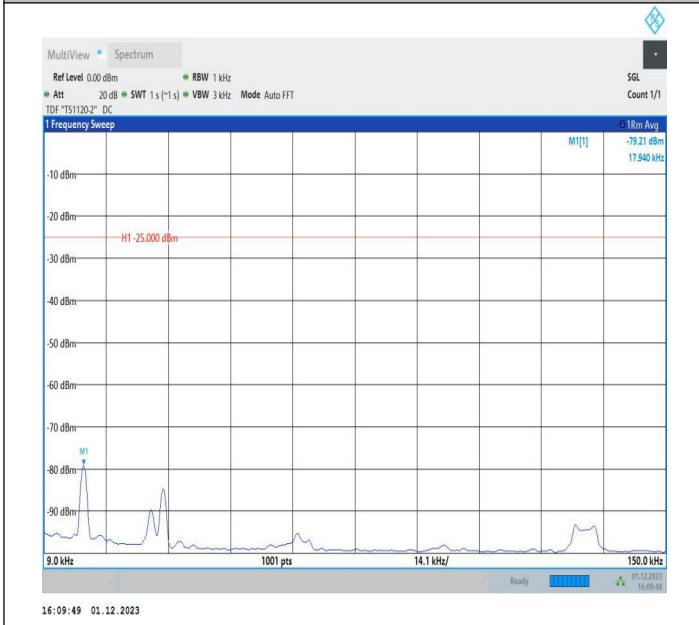

7-7-15MHz-15MHz-64QAM-64QAM-21025-21175-1RB#74-0R
B#0-1000~20000MHz-PASS

7-7-15MHz-15MHz-QPSK-QPSK-21025-21175-1RB#0-1RB#7
4-0.009~0.15MHz-PASS