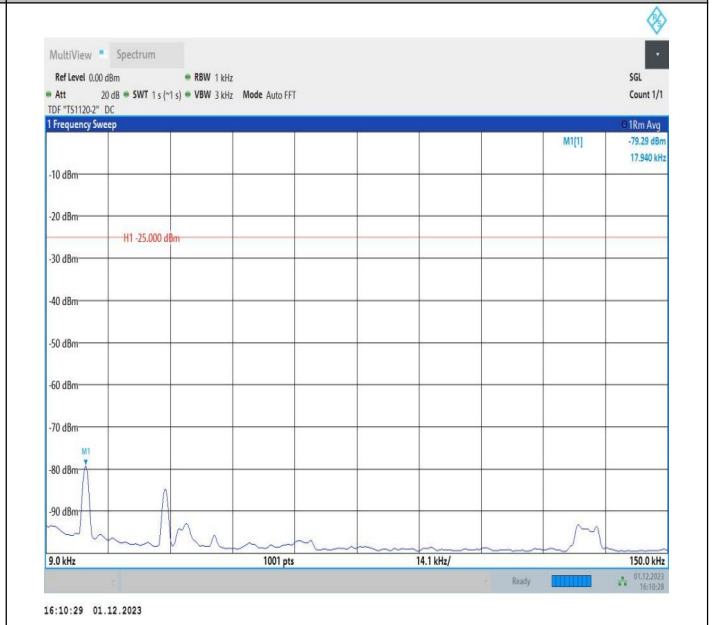

7-7-15MHz-15MHz-QPSK-QPSK-21025-21175-1RB#0-1RB#7
4-1000~20000MHz-PASS

7-7-15MHz-15MHz-16QAM-16QAM-21025-21175-1RB#0-1RB
#74-0.009~0.15MHz-PASS