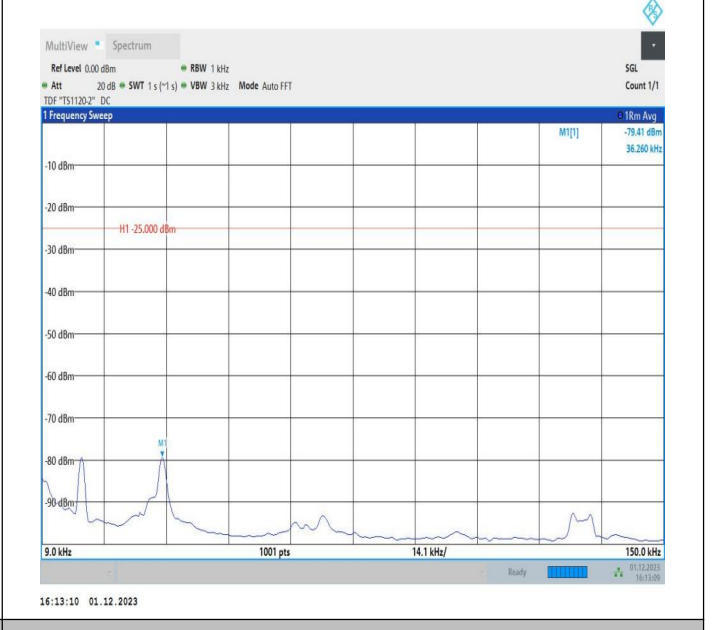

7-7-15MHz-15MHz-16QAM-16QAM-21025-21175-75RB#0-75
RB#0-1000~20000MHz-PASS

7-7-15MHz-15MHz-64QAM-64QAM-21025-21175-75RB#0-75
RB#0-0.009~0.15MHz-PASS