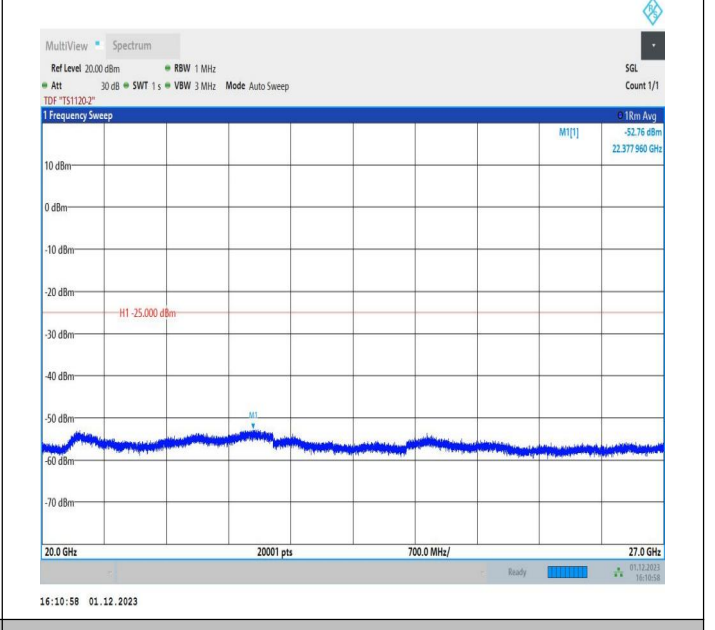

7-7-15MHz-15MHz-16QAM-16QAM-21025-21175-1RB#0-1RB
#74-30~100MHz-PASS

7-7-15MHz-15MHz-16QAM-16QAM-21025-21175-1RB#0-1RB
#74-20000~27000MHz-PASS