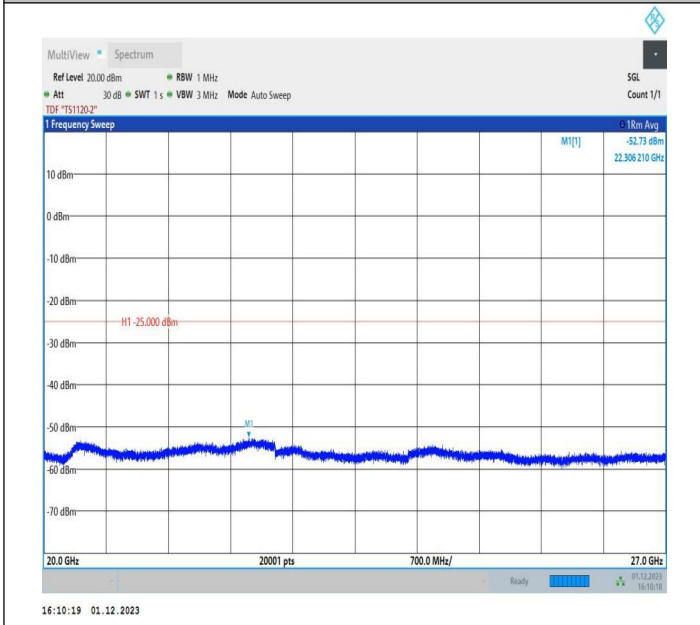

7-7-15MHz-15MHz-QPSK-QPSK-21025-21175-1RB#0-1RB#7
4-30~100MHz-PASS

7-7-15MHz-15MHz-QPSK-QPSK-21025-21175-1RB#0-1RB#7
4-20000~27000MHz-PASS