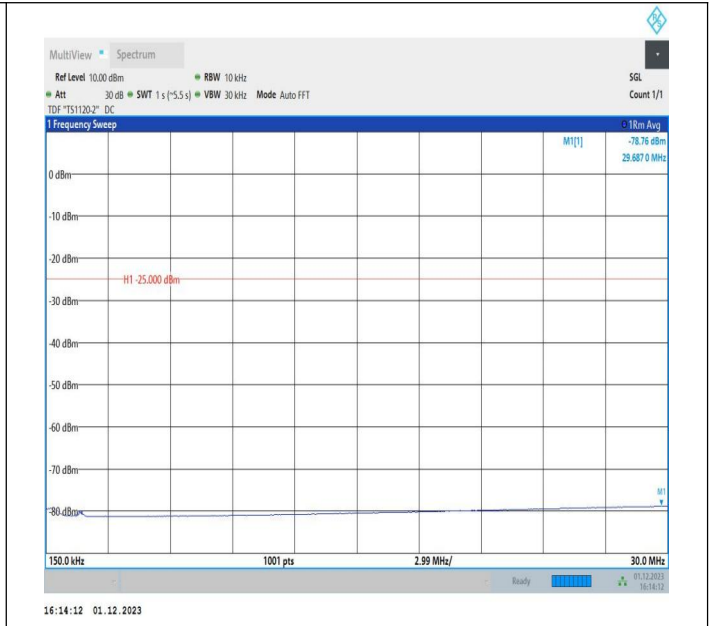

7-7-15MHz-15MHz-64QAM-64QAM-21025-21175-75RB#0-75
RB#0-20000~27000MHz-PASS

7-7-15MHz-15MHz-QPSK-QPSK-21225-21375-1RB#0-0RB#0
-0.15~30MHz-PASS