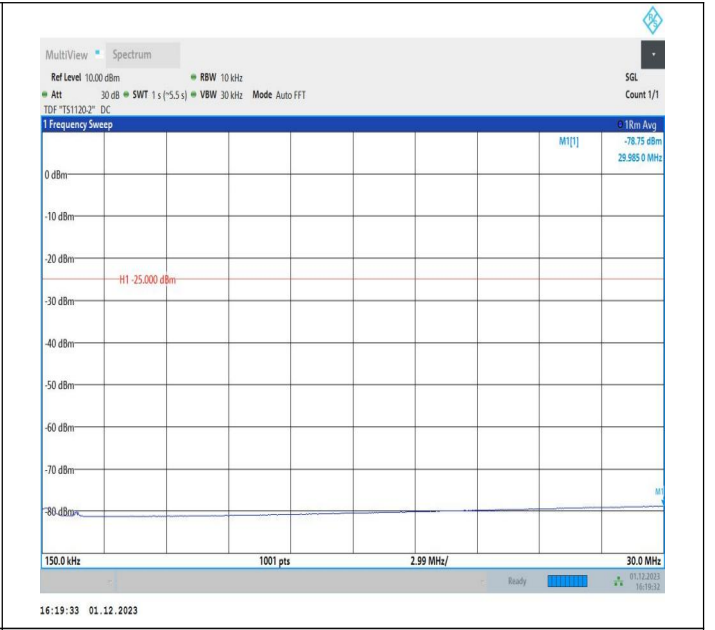

7-7-15MHz-15MHz-16QAM-16QAM-21225-21375-1RB#0-1RB
#74-20000~27000MHz-PASS

7-7-15MHz-15MHz-64QAM-64QAM-21225-21375-1RB#0-1RB
#74-0.15~30MHz-PASS