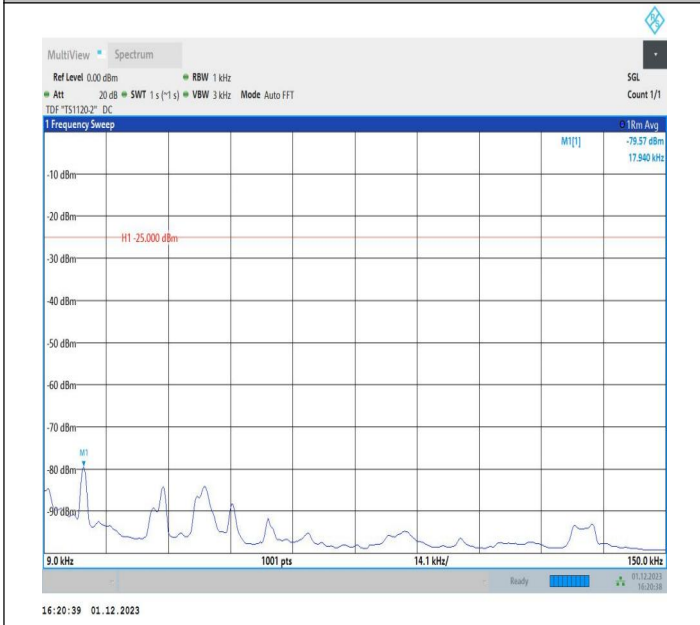

7-7-15MHz-15MHz-QPSK-QPSK-21225-21375-75RB#0-75RB #0-1000~20000MHz-PASS

7-7-15MHz-15MHz-16QAM-16QAM-21225-21375-75RB#0-75 RB#0-0.009~0.15MHz-PASS