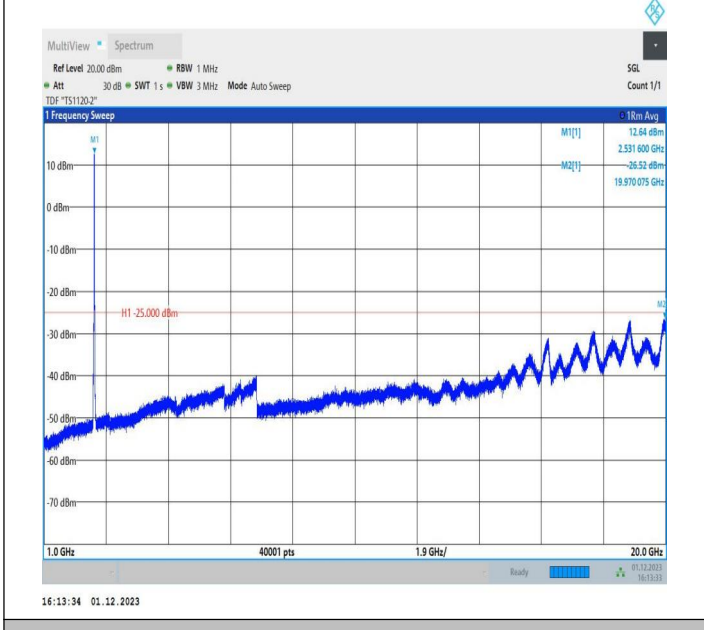

7-7-15MHz-15MHz-64QAM-64QAM-21025-21175-75RB#0-75
RB#0-0.15~30MHz-PASS

7-7-15MHz-15MHz-64QAM-64QAM-21025-21175-75RB#0-75
RB#0-1000~20000MHz-PASS