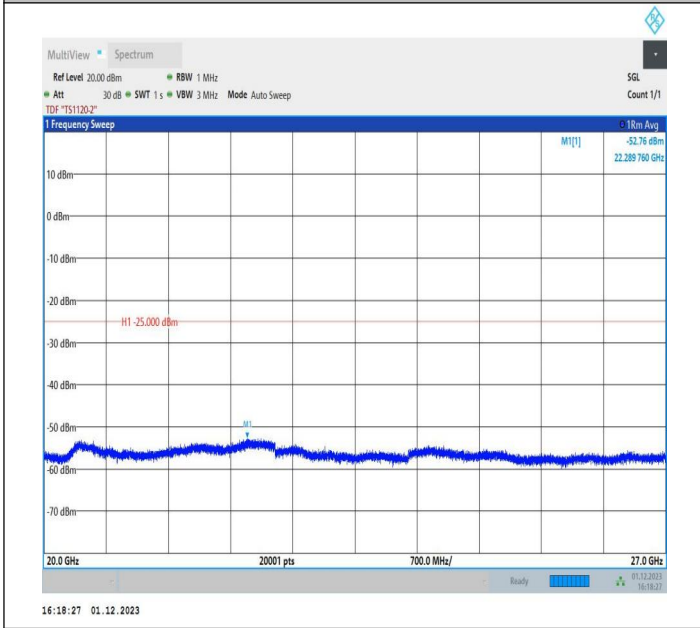

7-7-15MHz-15MHz-QPSK-QPSK-21225-21375-1RB#0-1RB#7
4-30~100MHz-PASS

7-7-15MHz-15MHz-QPSK-QPSK-21225-21375-1RB#0-1RB#7
4-20000~27000MHz-PASS