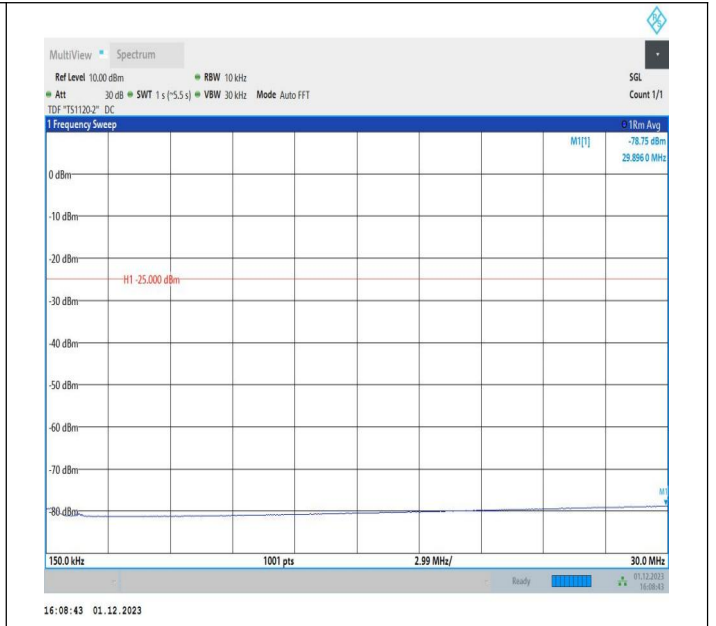

7-7-15MHz-15MHz-QPSK-QPSK-21025-21175-1RB#74-0RB#
0-20000~27000MHz-PASS

7-7-15MHz-15MHz-16QAM-16QAM-21025-21175-1RB#74-0R
B#0-0.15~30MHz-PASS