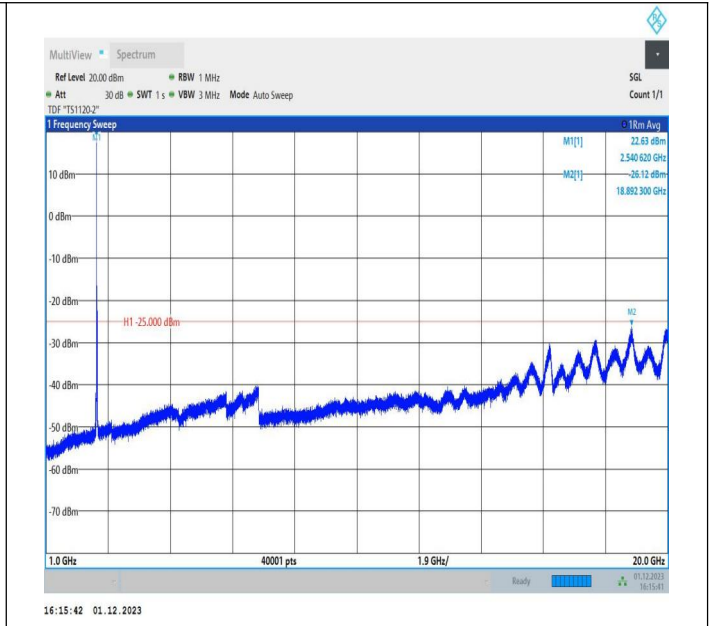

7-7-15MHz-15MHz-64QAM-64QAM-21225-21375-1RB#0-ORB
#0-0.15~30MHz-PASS

7-7-15MHz-15MHz-64QAM-64QAM-21225-21375-1RB#0-ORB
#0-1000~20000MHz-PASS