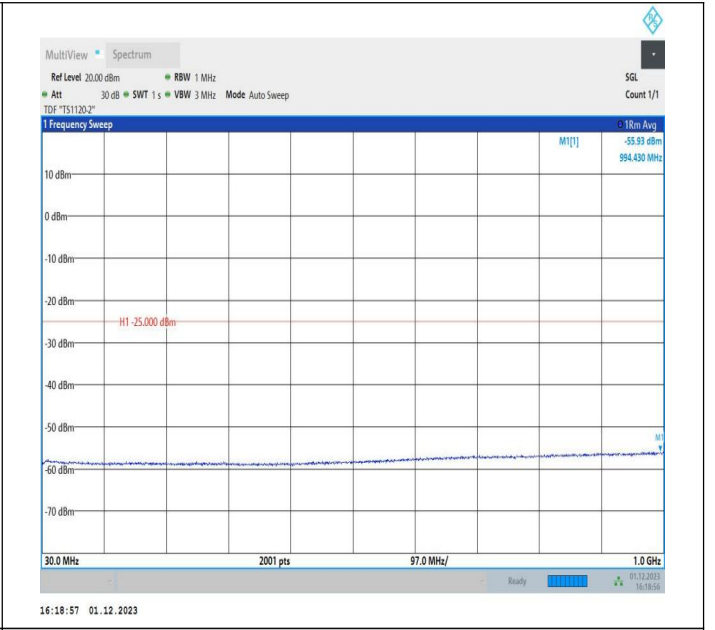

7-7-15MHz-15MHz-16QAM-16QAM-21225-21375-1RB#0-1RB
#74-30~100MHz-PASS