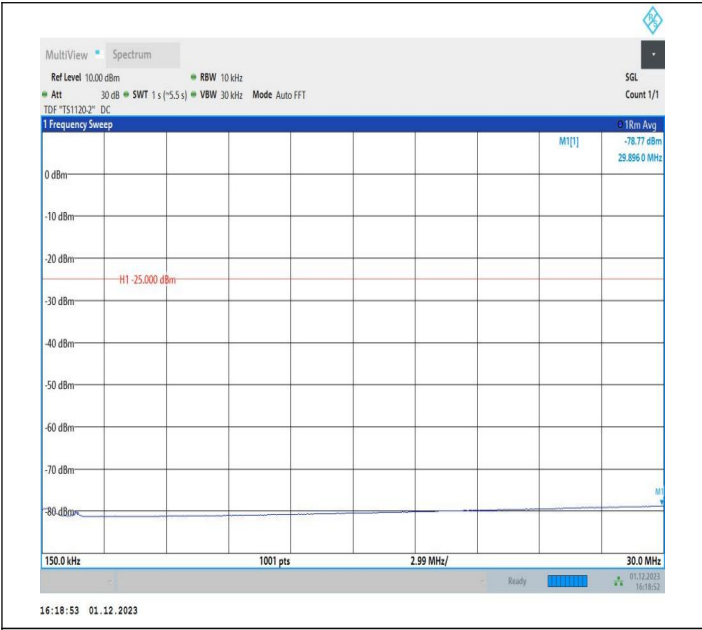

7-7-15MHz-15MHz-QPSK-QPSK-21225-21375-1RB#0-1RB#7
4-20000~27000MHz-PASS

7-7-15MHz-15MHz-16QAM-16QAM-21225-21375-1RB#0-1RB
#74-0.009~0.15MHz-PASS

7-7-15MHz-15MHz-16QAM-16QAM-21225-21375-1RB#0-1RB
#74-0.15~30MHz-PASS