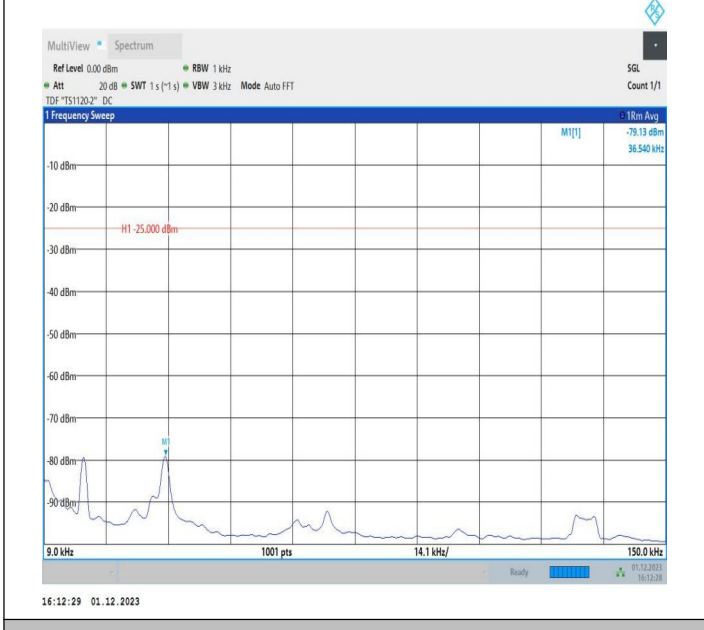

7-7-15MHz-15MHz-QPSK-QPSK-21025-21175-75RB#0-75RB #0-1000~20000MHz-PASS

7-7-15MHz-15MHz-16QAM-16QAM-21025-21175-75RB#0-75 RB#0-0.009~0.15MHz-PASS