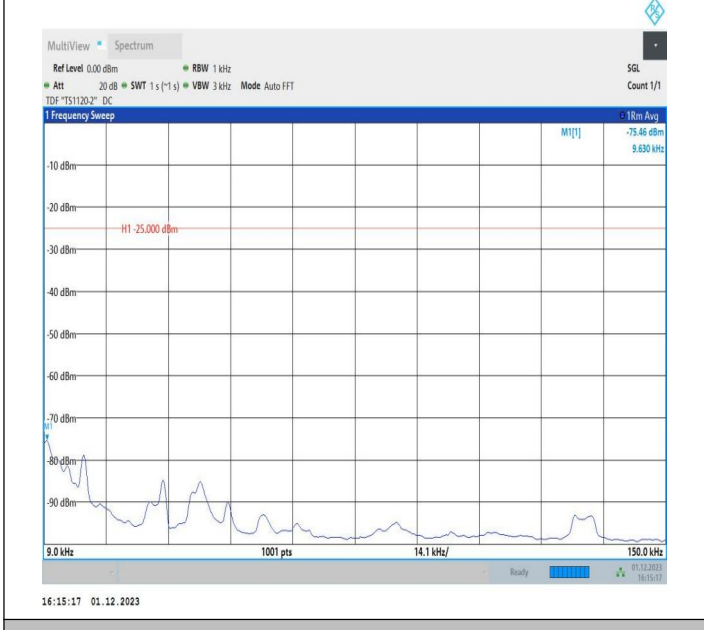

7-7-15MHz-15MHz-16QAM-16QAM-21225-21375-1RB#0-ORB
#0-1000~20000MHz-PASS

7-7-15MHz-15MHz-64QAM-64QAM-21225-21375-1RB#0-ORB
#0-0.009~0.15MHz-PASS