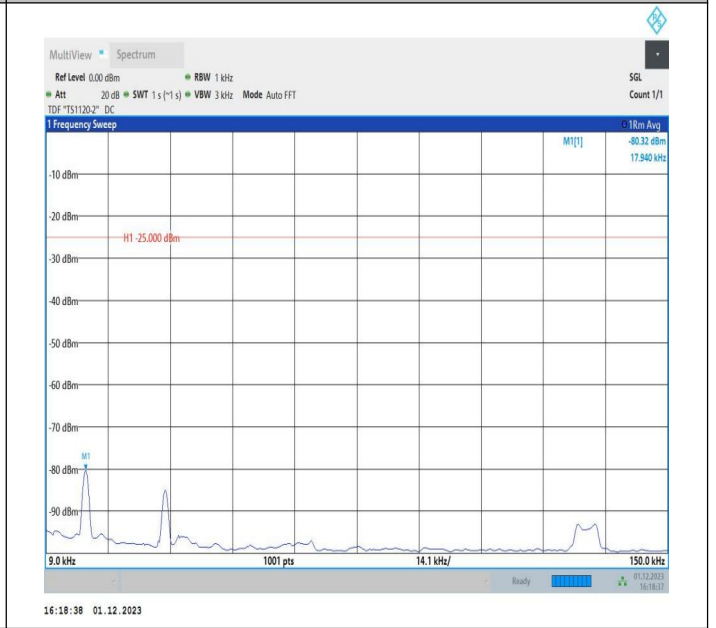

7-7-15MHz-15MHz-QPSK-QPSK-21225-21375-1RB#0-1RB#7
4-1000~20000MHz-PASS

7-7-15MHz-15MHz-16QAM-16QAM-21225-21375-1RB#0-1RB
#74-0.009~0.15MHz-PASS