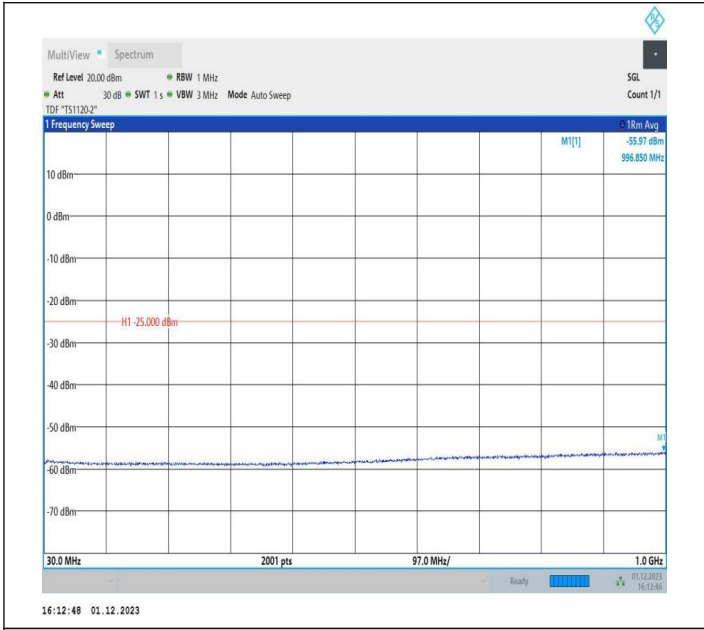

7-7-15MHz-15MHz-16QAM-16QAM-21025-21175-75RB#0-75 RB#0-0.009~0.15MHz-PASS

7-7-15MHz-15MHz-16QAM-16QAM-21025-21175-75RB#0-75
RB#0-30~1000MHz-PASS