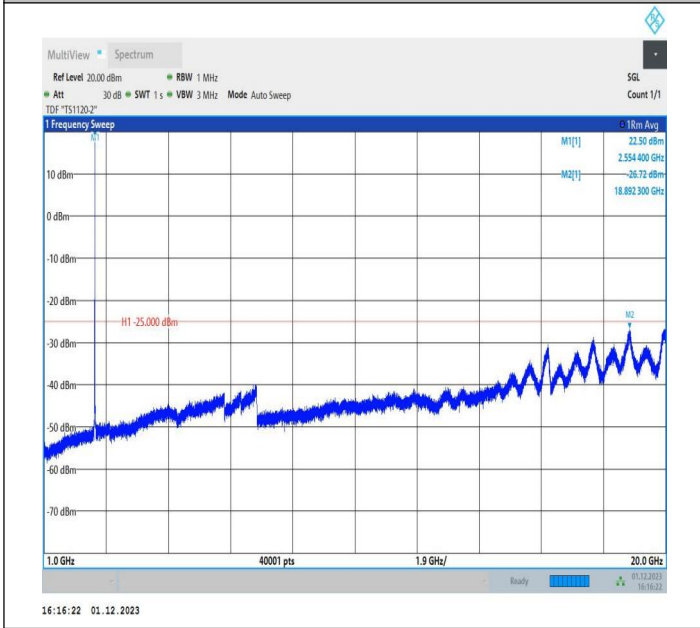

7-7-15MHz-15MHz-QPSK-QPSK-21225-21375-1RB#74-0RB#
0-0.15~30MHz-PASS

7-7-15MHz-15MHz-QPSK-QPSK-21225-21375-1RB#74-0RB#
0-1000~20000MHz-PASS