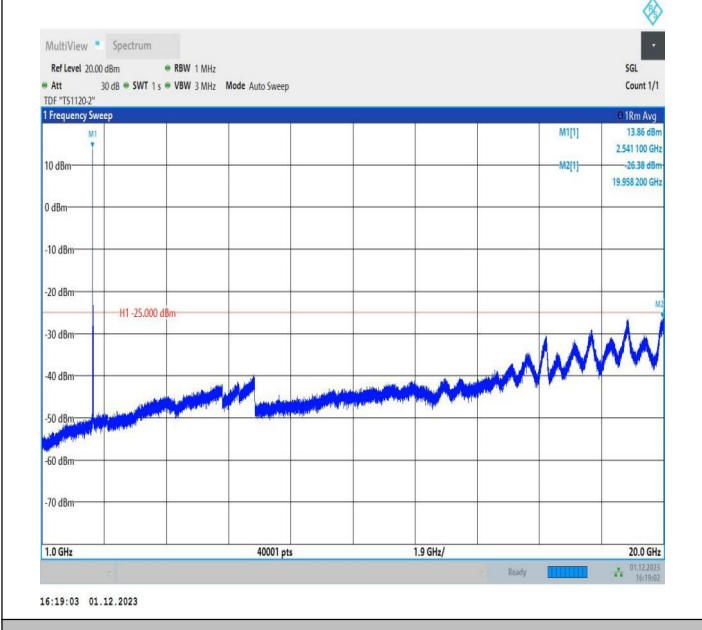

7-7-15MHz-15MHz-16QAM-16QAM-21225-21375-1RB#0-1RB
#74-0.15~30MHz-PASS

7-7-15MHz-15MHz-16QAM-16QAM-21225-21375-1RB#0-1RB
#74-1000~20000MHz-PASS