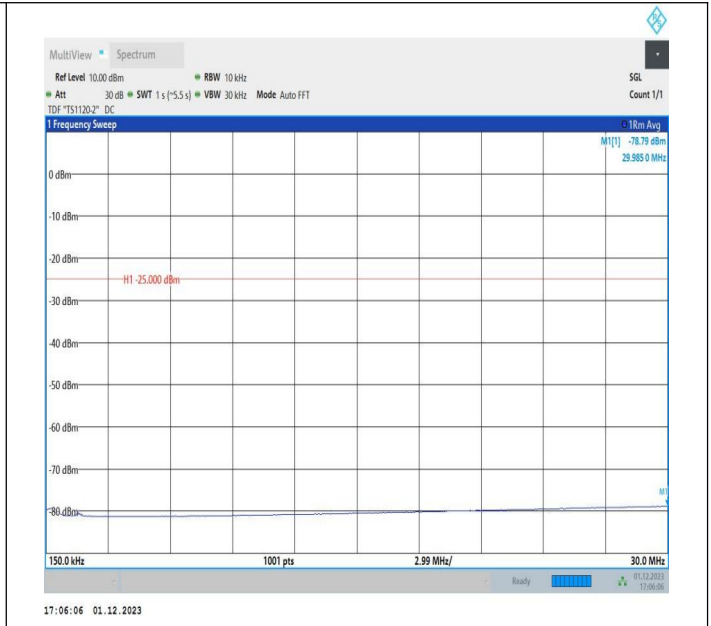

7-7-15MHz-15MHz-64QAM-64QAM-21225-21375-75RB#0-75
RB#0-20000~27000MHz-PASS

7-7-15MHz-20MHz-QPSK-QPSK-20828-20999-1RB#0-0RB#0
-0.15~30MHz-PASS