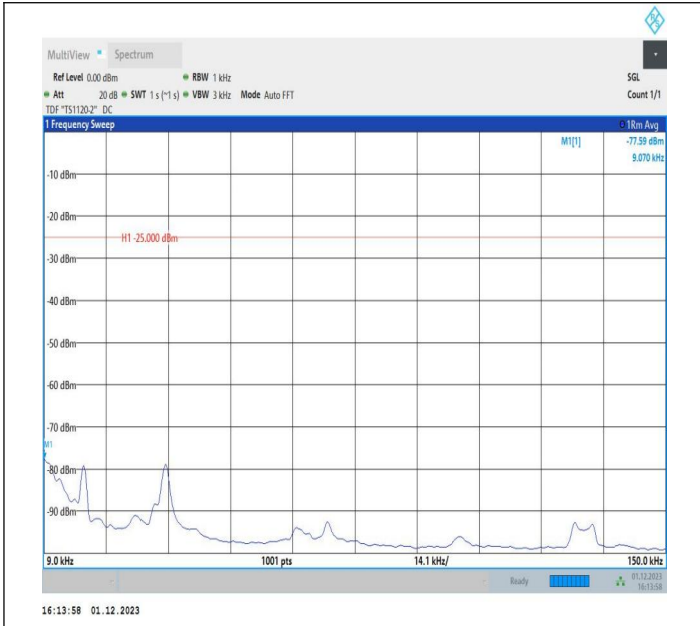

7-7-15MHz-15MHz-64QAM-64QAM-21025-21175-75RB#0-75
RB#0-1000~20000MHz-PASS

7-7-15MHz-15MHz-QPSK-QPSK-21225-21375-1RB#0-0RB#0
-0.009~0.15MHz-PASS