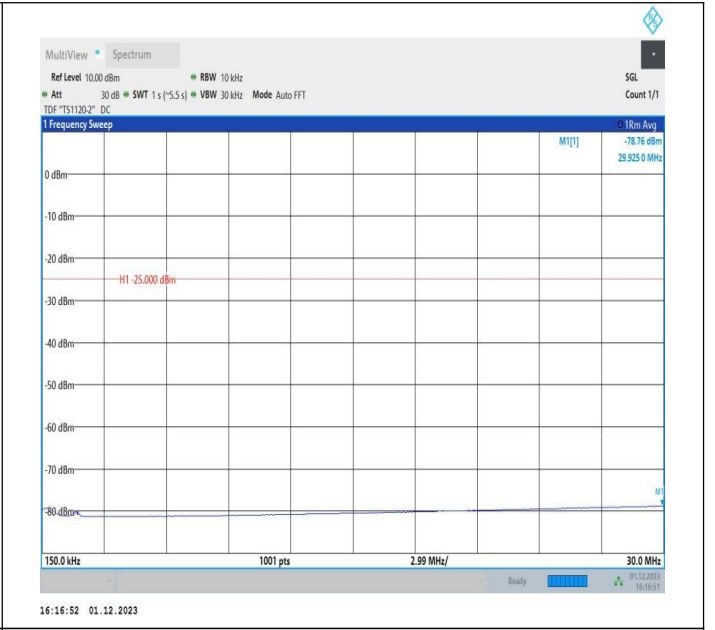

7-7-15MHz-15MHz-16QAM-16QAM-21225-21375-1RB#74-0R
B#0-0.15~30MHz-PASS