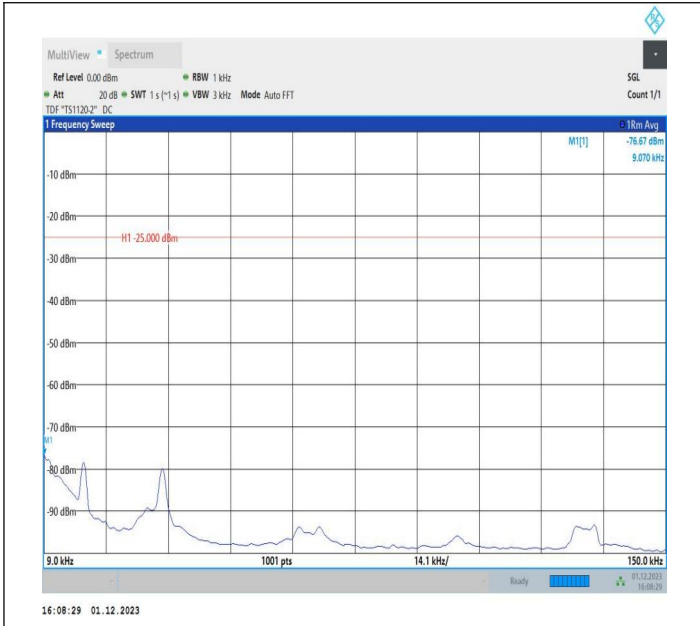

7-7-15MHz-15MHz-QPSK-QPSK-21025-21175-1RB#74-0RB#
0-1000~20000MHz-PASS

7-7-15MHz-15MHz-16QAM-16QAM-21025-21175-1RB#74-0R
B#0-0.009~0.15MHz-PASS