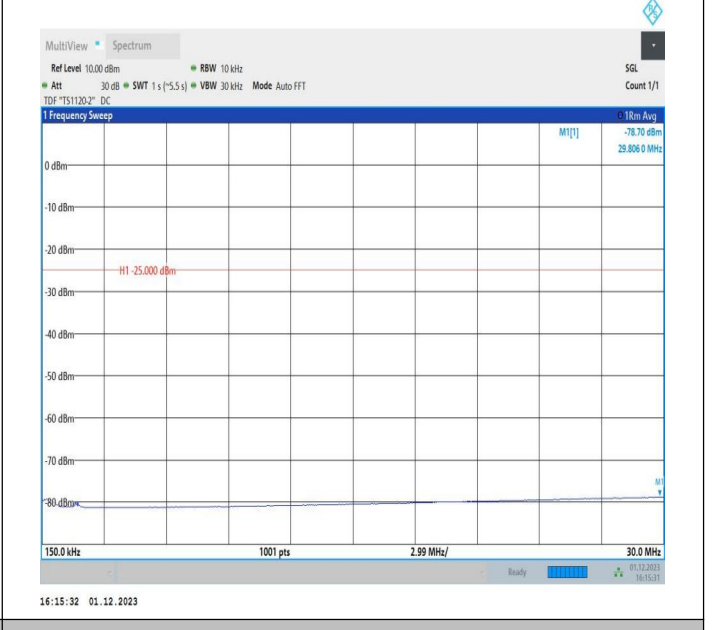

7-7-15MHz-15MHz-16QAM-16QAM-21225-21375-1RB#0-ORB
#0-20000~27000MHz-PASS

7-7-15MHz-15MHz-64QAM-64QAM-21225-21375-1RB#0-ORB
#0-0.15~30MHz-PASS