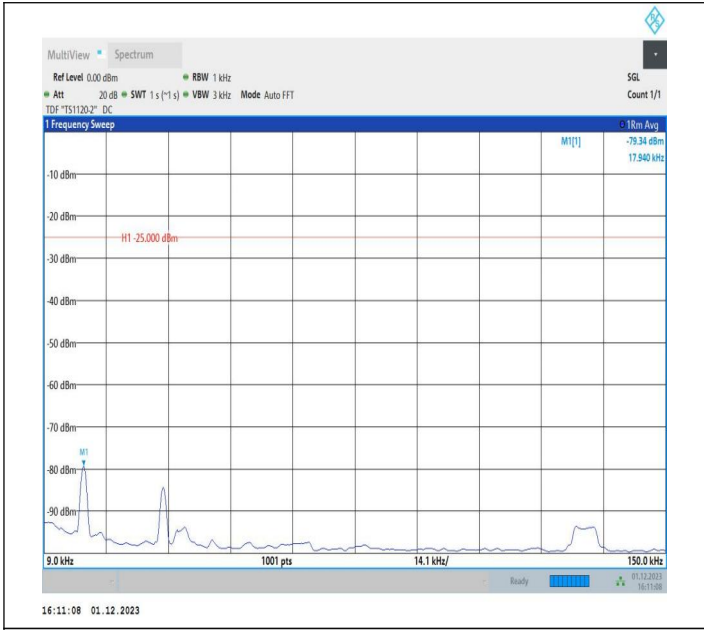

7-7-15MHz-15MHz-16QAM-16QAM-21025-21175-1RB#0-1RB
#74-1000~20000MHz-PASS

7-7-15MHz-15MHz-64QAM-64QAM-21025-21175-1RB#0-1RB
#74-0.009~0.15MHz-PASS