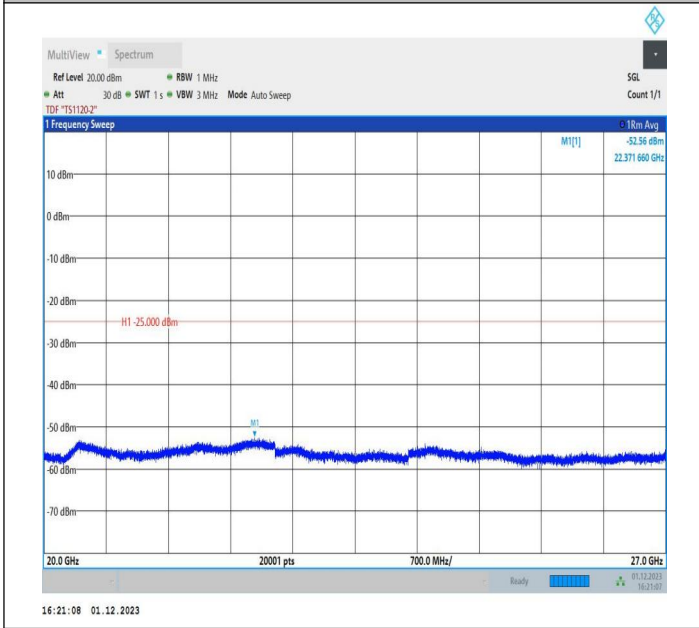

7-7-15MHz-15MHz-16QAM-16QAM-21225-21375-75RB#0-75
RB#0-30~1000MHz-PASS

7-7-15MHz-15MHz-16QAM-16QAM-21225-21375-75RB#0-75
RB#0-20000~27000MHz-PASS