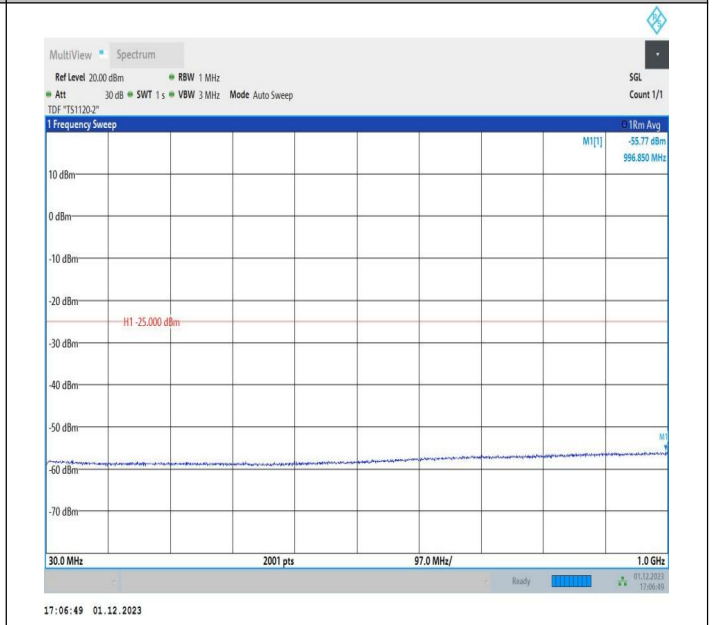

7-7-15MHz-20MHz-16QAM-16QAM-20828-20999-1RB#0-0RB
#0-0.009~0.15MHz-PASS

7-7-15MHz-20MHz-16QAM-16QAM-20828-20999-1RB#0-0RB
#0-30~1000MHz-PASS