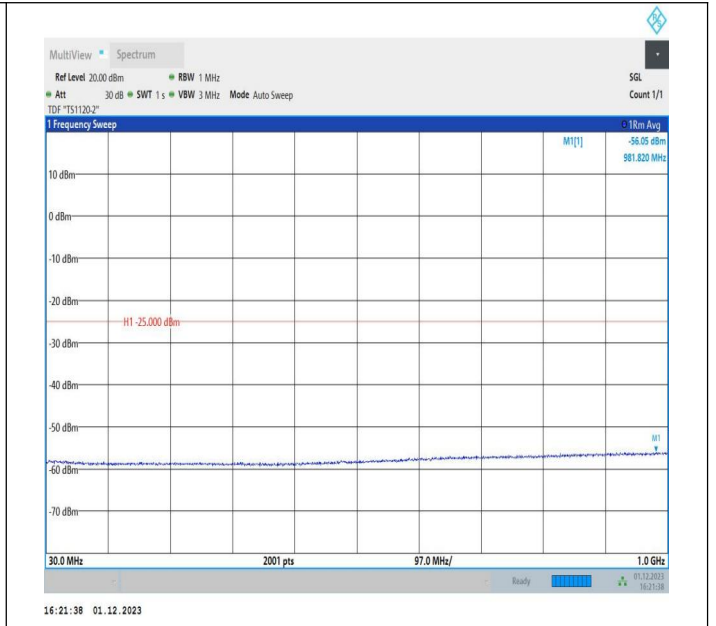

7-7-15MHz-15MHz-64QAM-64QAM-21225-21375-75RB#0-75
RB#0-30~1000MHz-PASS