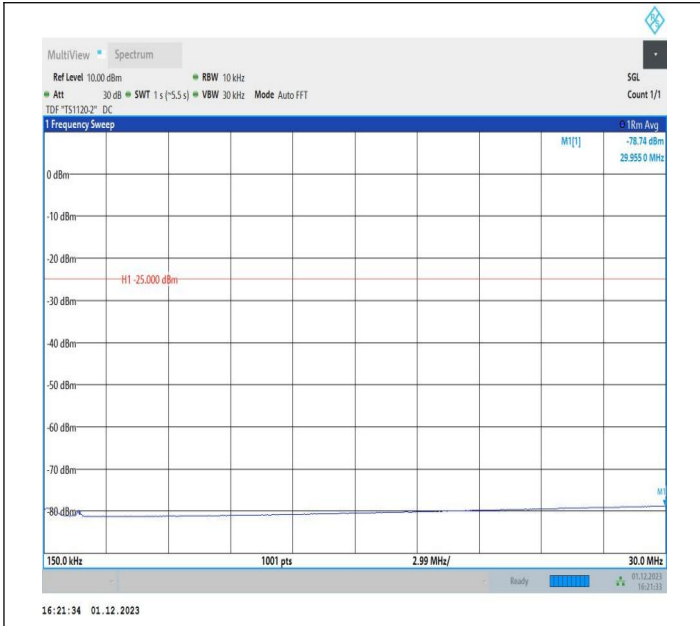

7-7-15MHz-15MHz-16QAM-16QAM-21225-21375-75RB#0-75
RB#0-20000~27000MHz-PASS

7-7-15MHz-15MHz-64QAM-64QAM-21225-21375-75RB#0-75
RB#0-0.009~0.15MHz-PASS

7-7-15MHz-15MHz-64QAM-64QAM-21225-21375-75RB#0-75
RB#0-0.15~30MHz-PASS