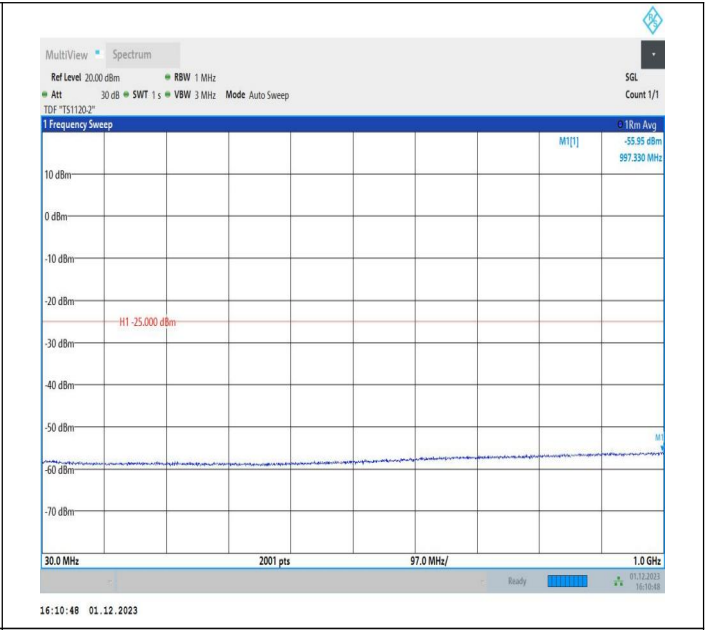

7-7-15MHz-15MHz-16QAM-16QAM-21025-21175-1RB#0-1RB
#74-30~100MHz-PASS