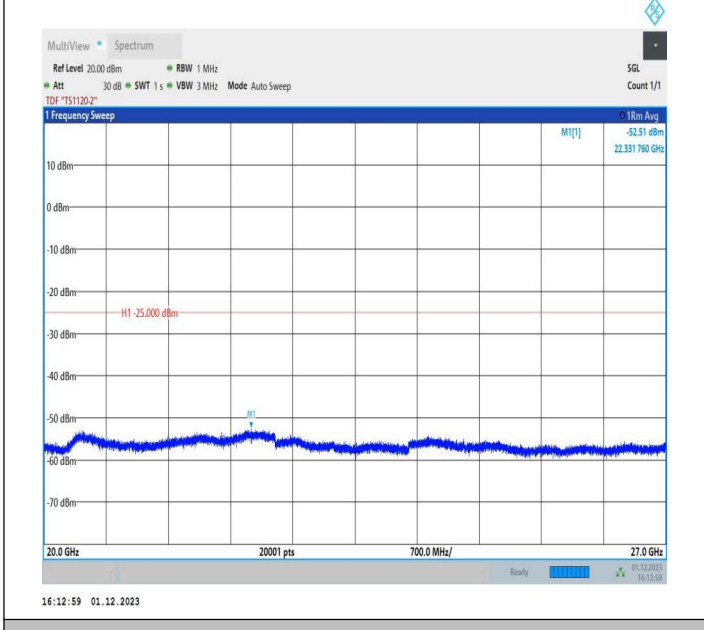

7-7-15MHz-15MHz-16QAM-16QAM-21025-21175-75RB#0-75
RB#0-30~1000MHz-PASS

7-7-15MHz-15MHz-16QAM-16QAM-21025-21175-75RB#0-75
RB#0-20000~27000MHz-PASS