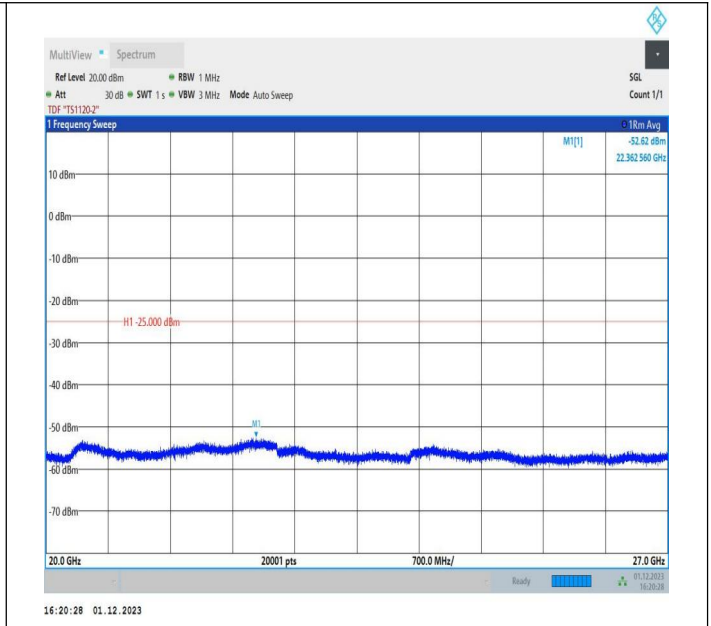

7-7-15MHz-15MHz-QPSK-QPSK-21225-21375-75RB#0-75RB
#0-30~1000MHz-PASS

7-7-15MHz-15MHz-QPSK-QPSK-21225-21375-75RB#0-75RB #0-20000~27000MHz-PASS