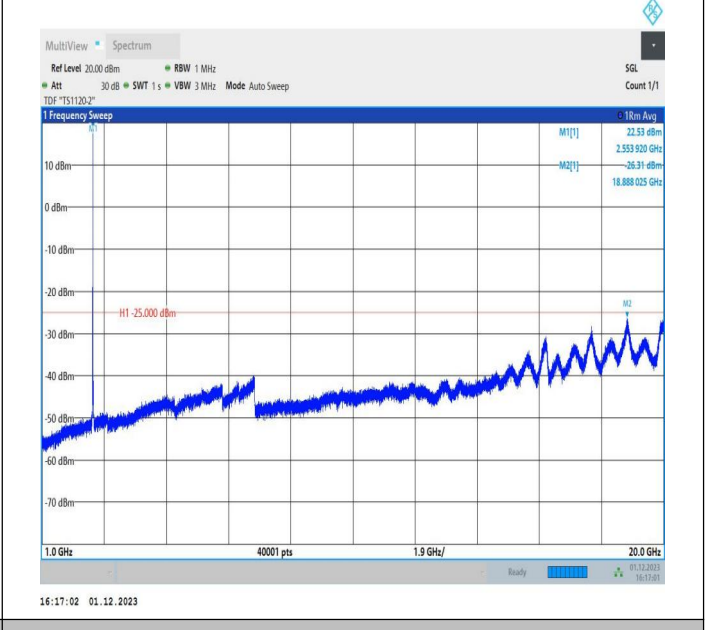

7-7-15MHz-15MHz-16QAM-16QAM-21225-21375-1RB#74-0R
B#0-0.15~30MHz-PASS

7-7-15MHz-15MHz-16QAM-16QAM-21225-21375-1RB#74-0R
B#0-1000~20000MHz-PASS