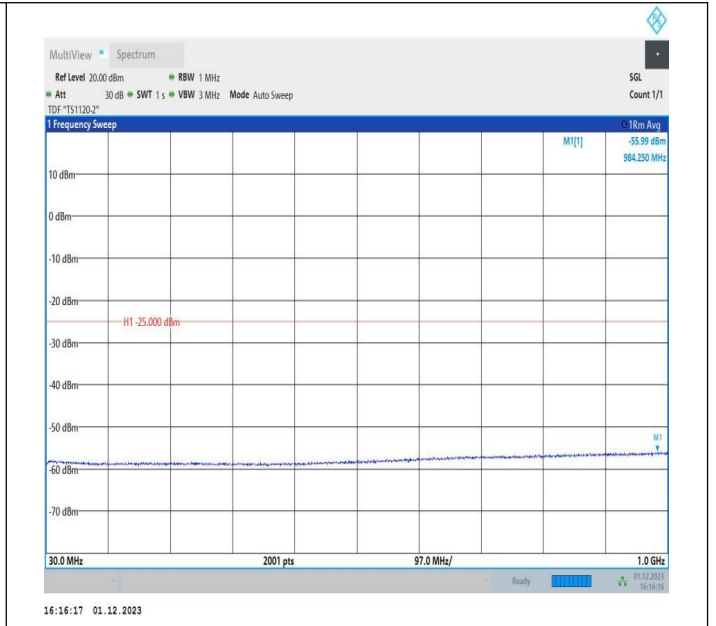

7-7-15MHz-15MHz-QPSK-QPSK-21225-21375-1RB#74-0RB#
0-0.009~0.15MHz-PASS

7-7-15MHz-15MHz-QPSK-QPSK-21225-21375-1RB#74-0RB#
0-30~1000MHz-PASS