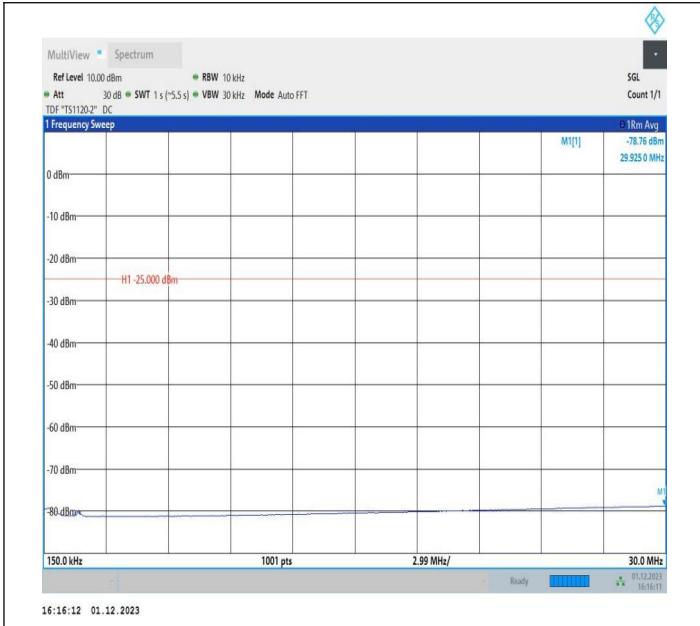

7-7-15MHz-15MHz-64QAM-64QAM-21225-21375-1RB#0-ORB
#0-20000~27000MHz-PASS

7-7-15MHz-15MHz-QPSK-QPSK-21225-21375-1RB#74-0RB#
0-0.15~30MHz-PASS