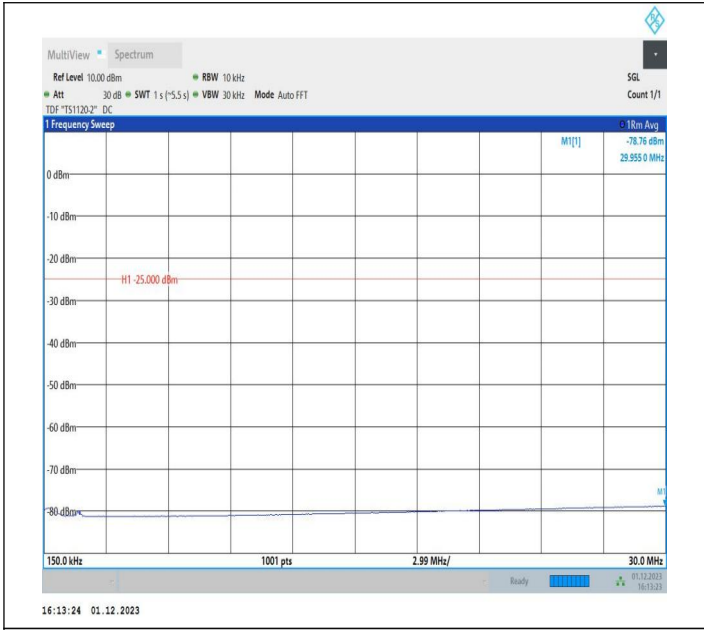

7-7-15MHz-15MHz-16QAM-16QAM-21025-21175-75RB#0-75
RB#0-20000~27000MHz-PASS

7-7-15MHz-15MHz-64QAM-64QAM-21025-21175-75RB#0-75
RB#0-0.15~30MHz-PASS