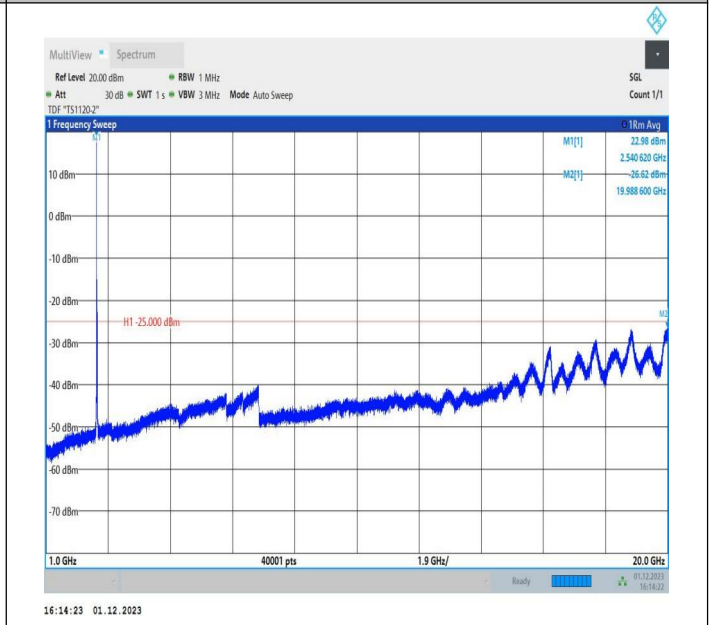

7-7-15MHz-15MHz-QPSK-QPSK-21225-21375-1RB#0-0RB#0
-0.15~30MHz-PASS

7-7-15MHz-15MHz-QPSK-QPSK-21225-21375-1RB#0-0RB#0
-1000~20000MHz-PASS