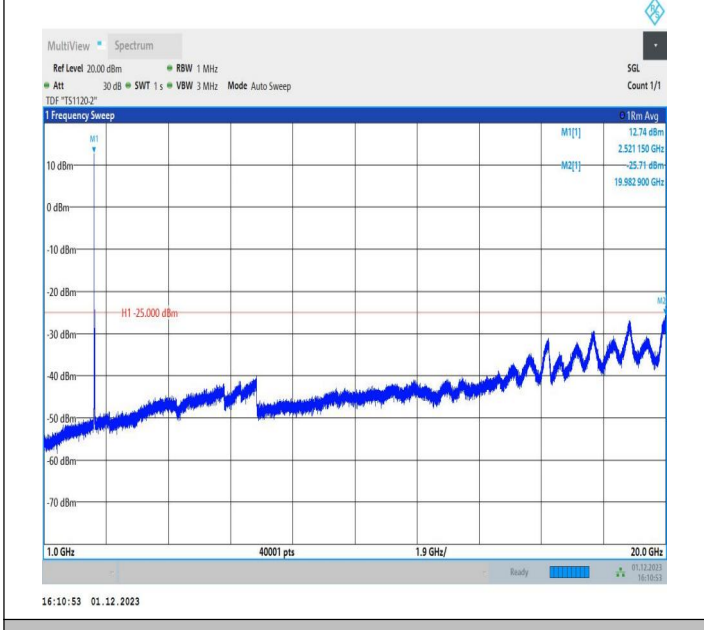

7-7-15MHz-15MHz-16QAM-16QAM-21025-21175-1RB#0-1RB
#74-0.15~30MHz-PASS

7-7-15MHz-15MHz-16QAM-16QAM-21025-21175-1RB#0-1RB
#74-1000~20000MHz-PASS