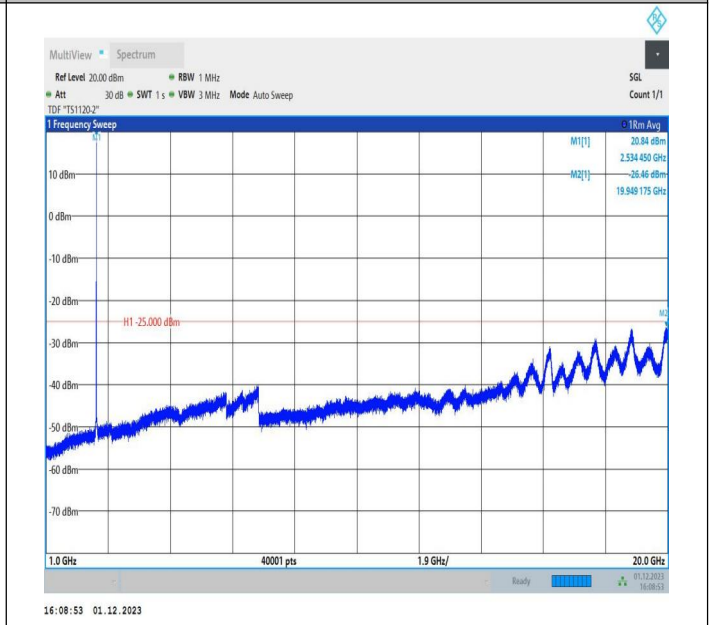

7-7-15MHz-15MHz-16QAM-16QAM-21025-21175-1RB#74-0R
B#0-0.15~30MHz-PASS

7-7-15MHz-15MHz-16QAM-16QAM-21025-21175-1RB#74-0R
B#0-1000~20000MHz-PASS