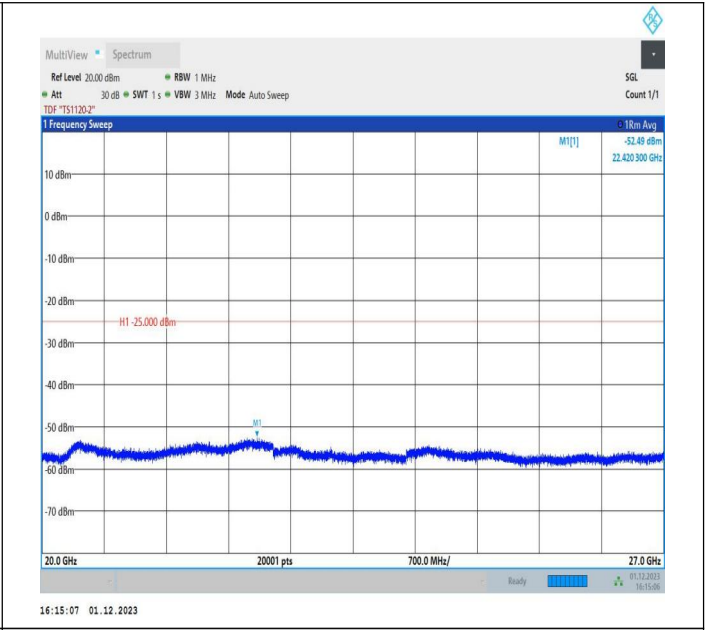

7-7-15MHz-15MHz-16QAM-16QAM-21225-21375-1RB#0-ORB
#0-20000~27000MHz-PASS