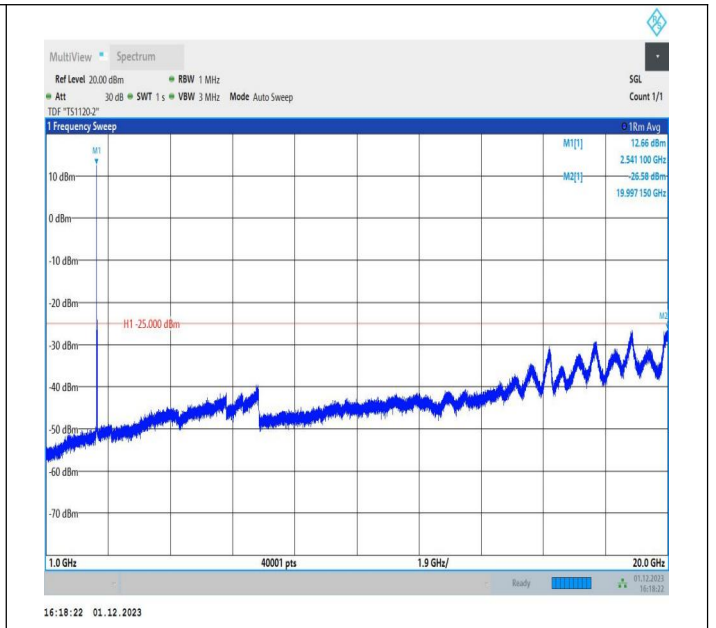

7-7-15MHz-15MHz-QPSK-QPSK-21225-21375-1RB#0-1RB#7
4-1000~20000MHz-PASS