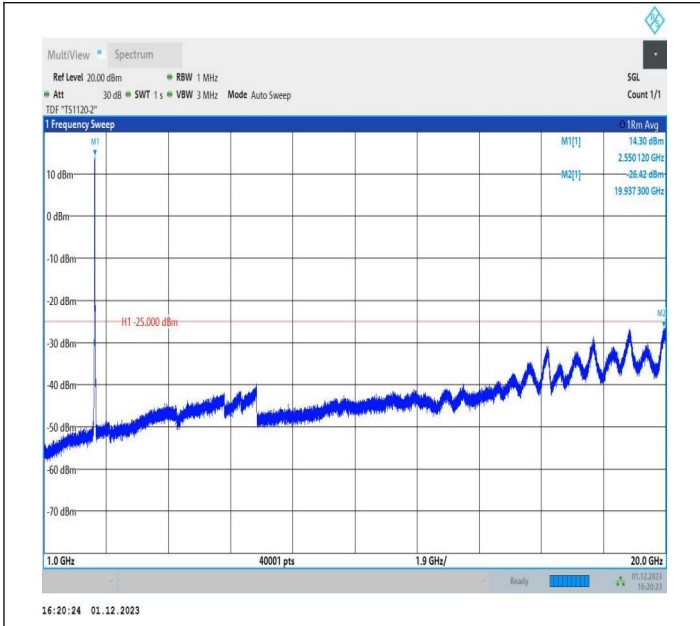

7-7-15MHz-15MHz-QPSK-QPSK-21225-21375-75RB#0-75RB
#0-0.15~30MHz-PASS

7-7-15MHz-15MHz-QPSK-QPSK-21225-21375-75RB#0-75RB #0-1000~20000MHz-PASS