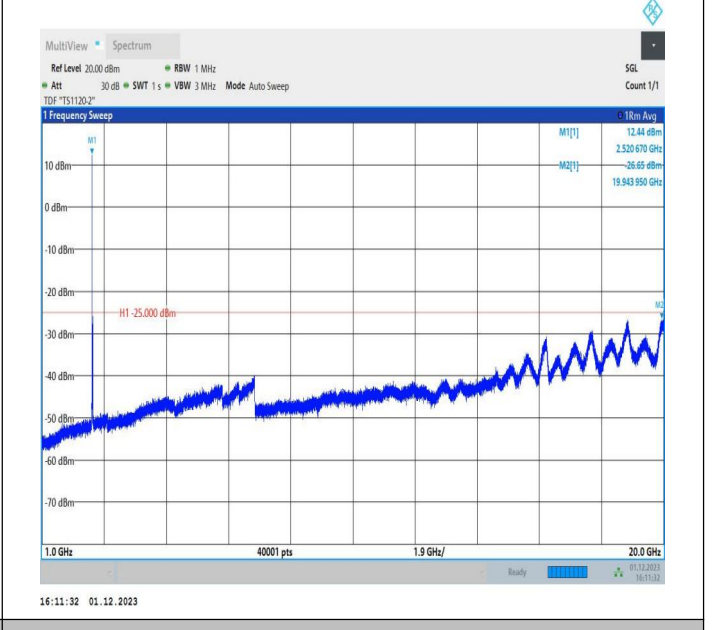

7-7-15MHz-15MHz-64QAM-64QAM-21025-21175-1RB#0-1RB
#74-0.15~30MHz-PASS

7-7-15MHz-15MHz-64QAM-64QAM-21025-21175-1RB#0-1RB
#74-1000~20000MHz-PASS