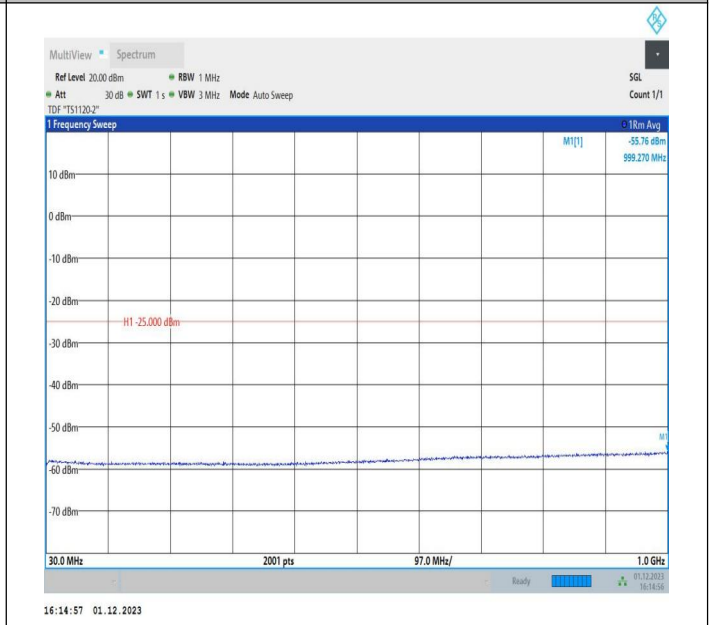

7-7-15MHz-15MHz-16QAM-16QAM-21225-21375-1RB#0-0RB
#0-0.009~0.15MHz-PASS

7-7-15MHz-15MHz-16QAM-16QAM-21225-21375-1RB#0-0RB
#0-30~1000MHz-PASS