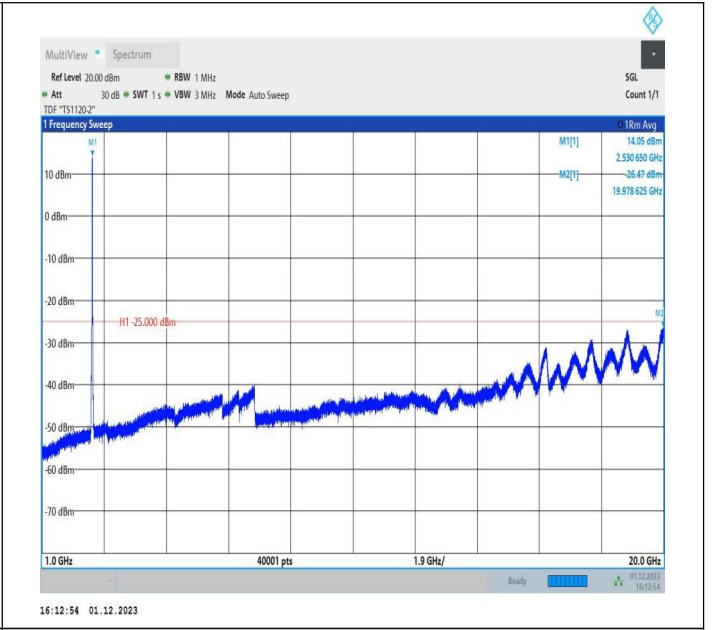

7-7-15MHz-15MHz-16QAM-16QAM-21025-21175-75RB#0-75 RB#0-0.15~30MHz-PASS

7-7-15MHz-15MHz-16QAM-16QAM-21025-21175-75RB#0-75
RB#0-1000~20000MHz-PASS