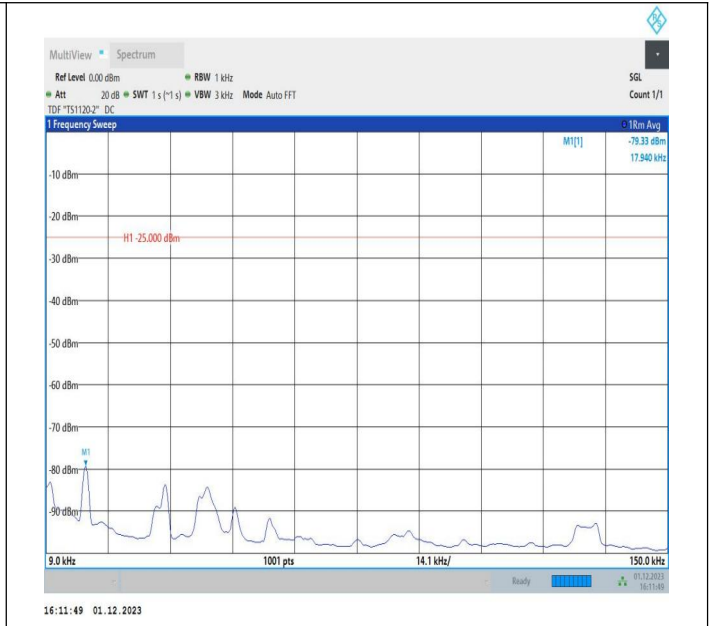

7-7-15MHz-15MHz-64QAM-64QAM-21025-21175-1RB#0-1RB
#74-1000~20000MHz-PASS

7-7-15MHz-15MHz-QPSK-QPSK-21025-21175-75RB#0-75RB
#0-0.009~0.15MHz-PASS