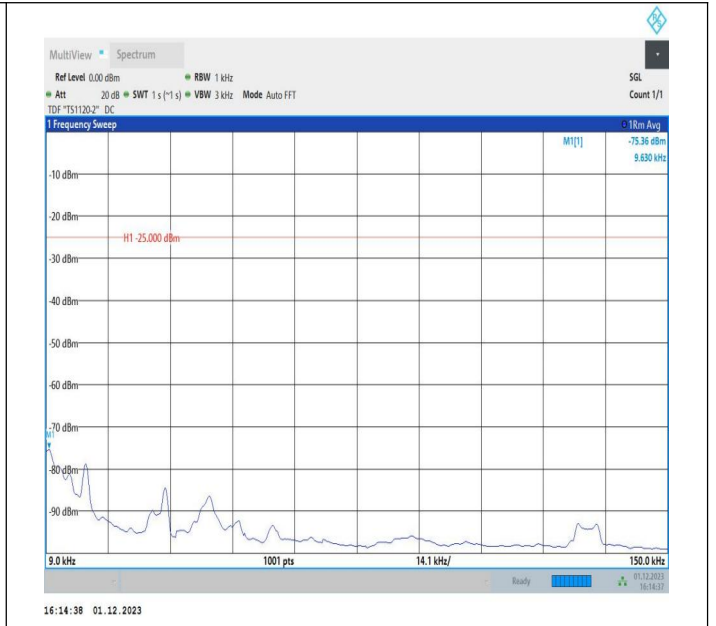

7-7-15MHz-15MHz-QPSK-QPSK-21225-21375-1RB#0-0RB#0
-1000~20000MHz-PASS

7-7-15MHz-15MHz-16QAM-16QAM-21225-21375-1RB#0-0RB
#0-0.009~0.15MHz-PASS