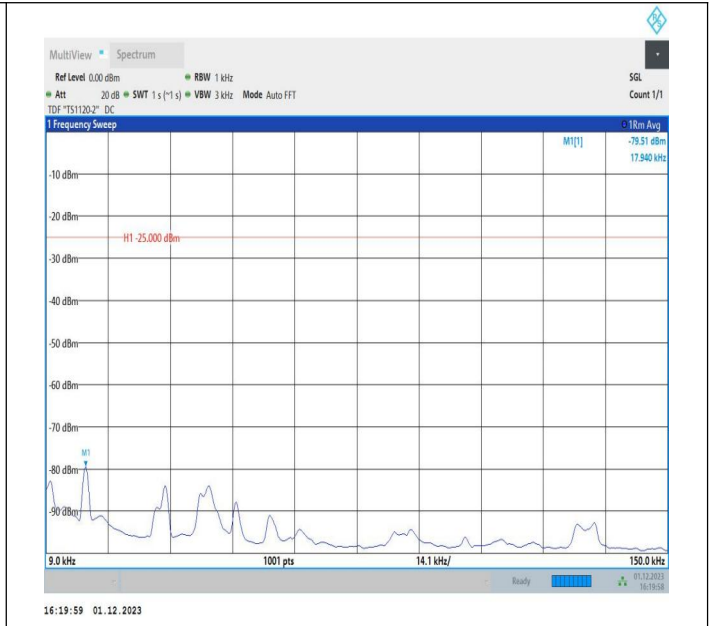

7-7-15MHz-15MHz-64QAM-64QAM-21225-21375-1RB#0-1RB
#74-1000~20000MHz-PASS

7-7-15MHz-15MHz-QPSK-QPSK-21225-21375-75RB#0-75RB
#0-0.009~0.15MHz-PASS