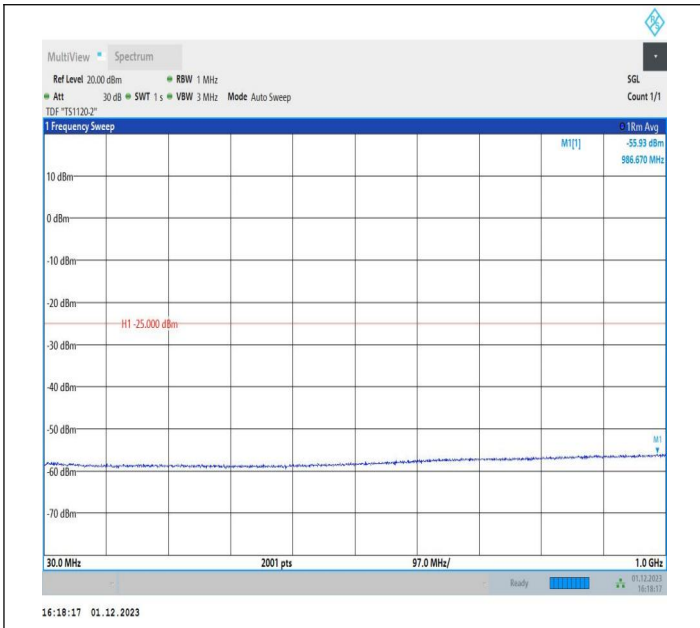

7-7-15MHz-15MHz-QPSK-QPSK-21225-21375-1RB#0-1RB#7
4-0.009~0.15MHz-PASS

7-7-15MHz-15MHz-QPSK-QPSK-21225-21375-1RB#0-1RB#7
4-0.15~30MHz-PASS

7-7-15MHz-15MHz-QPSK-QPSK-21225-21375-1RB#0-1RB#7
4-30~100MHz-PASS