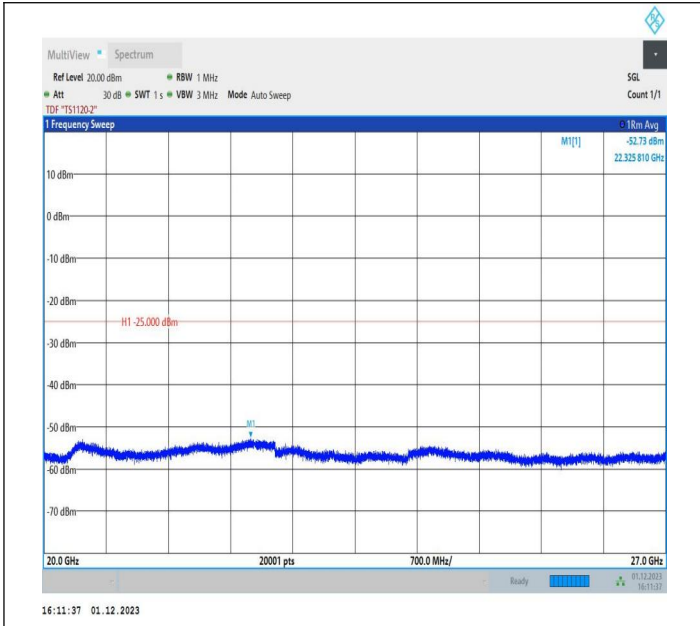

7-7-15MHz-15MHz-64QAM-64QAM-21025-21175-1RB#0-1RB
#74-30~1000MHz-PASS

7-7-15MHz-15MHz-64QAM-64QAM-21025-21175-1RB#0-1RB
#74-20000~27000MHz-PASS