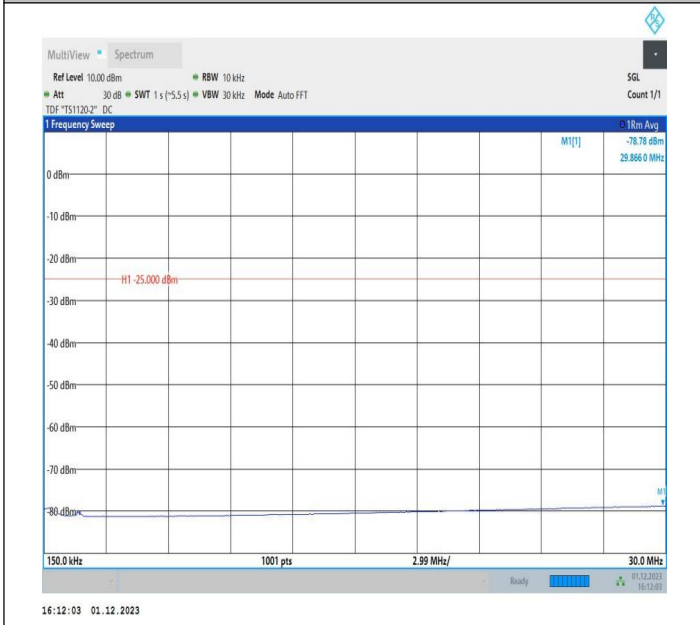

7-7-15MHz-15MHz-64QAM-64QAM-21025-21175-1RB#0-1RB
#74-20000~27000MHz-PASS

7-7-15MHz-15MHz-QPSK-QPSK-21025-21175-75RB#0-75RB
#0-0.15~30MHz-PASS