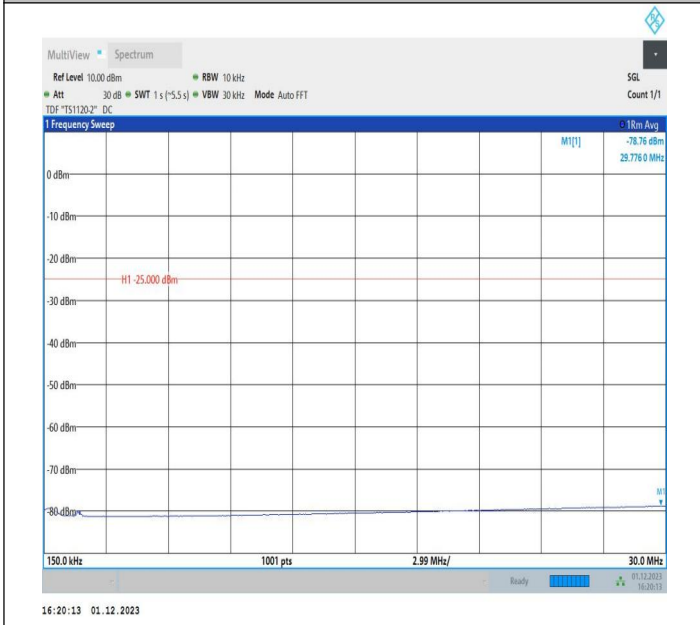

7-7-15MHz-15MHz-64QAM-64QAM-21225-21375-1RB#0-1RB
#74-20000~27000MHz-PASS

7-7-15MHz-15MHz-QPSK-QPSK-21225-21375-75RB#0-75RB
#0-0.15~30MHz-PASS