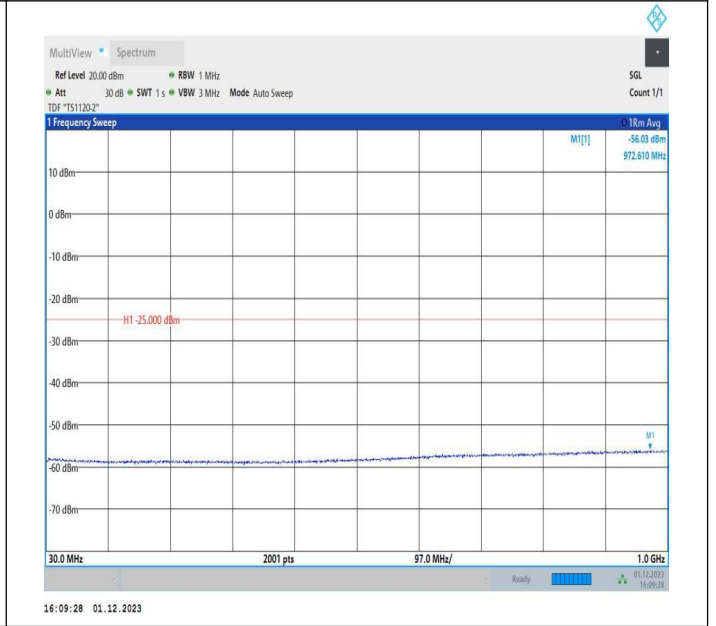

7-7-15MHz-15MHz-64QAM-64QAM-21025-21175-1RB#74-0R
B#0-0.009~0.15MHz-PASS

7-7-15MHz-15MHz-64QAM-64QAM-21025-21175-1RB#74-0R
B#0-30~1000MHz-PASS