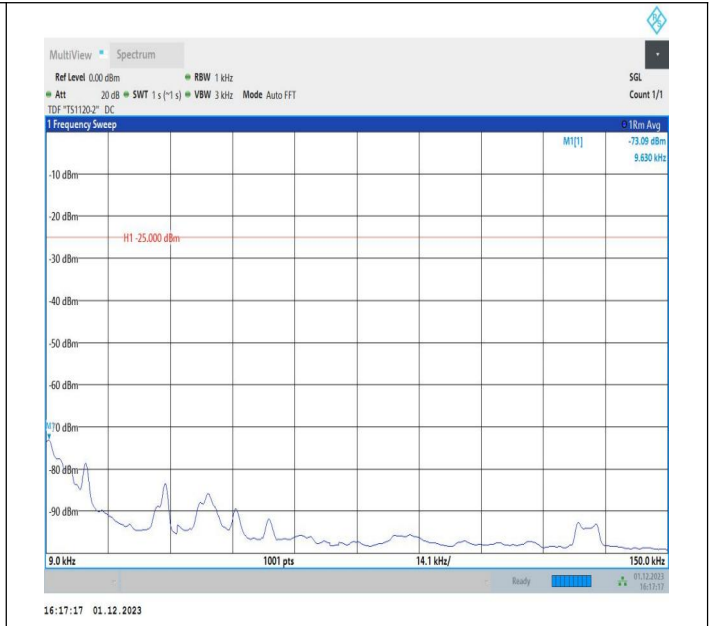

7-7-15MHz-15MHz-16QAM-16QAM-21225-21375-1RB#74-0R
B#0-1000~20000MHz-PASS

7-7-15MHz-15MHz-64QAM-64QAM-21225-21375-1RB#74-0R
B#0-0.009~0.15MHz-PASS