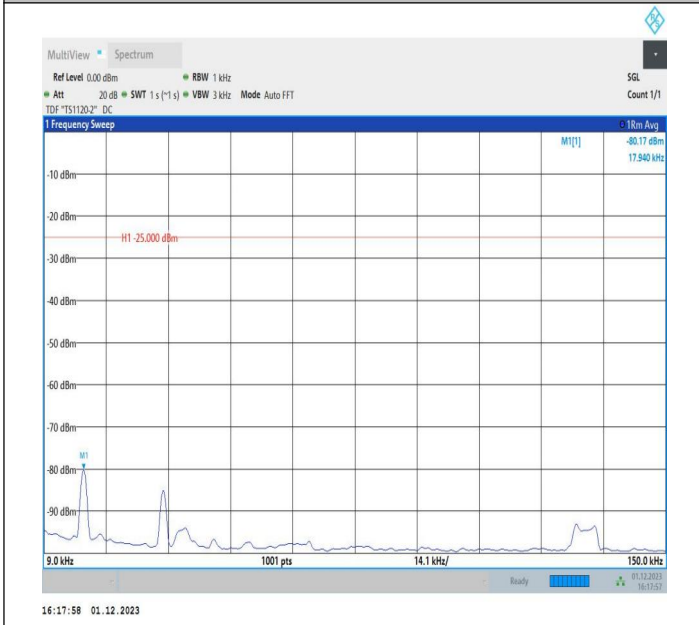

7-7-15MHz-15MHz-64QAM-64QAM-21225-21375-1RB#74-0R
B#0-1000~20000MHz-PASS

7-7-15MHz-15MHz-QPSK-QPSK-21225-21375-1RB#0-1RB#7
4-0.009~0.15MHz-PASS