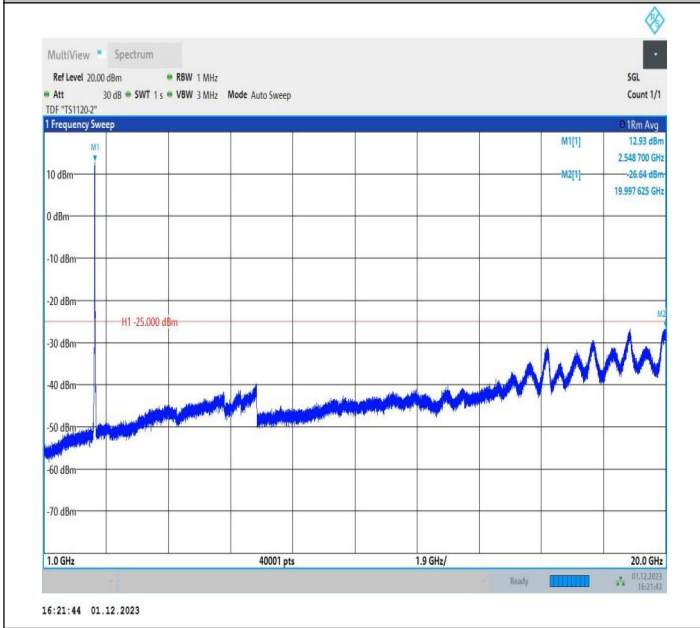

7-7-15MHz-15MHz-64QAM-64QAM-21225-21375-75RB#0-75
RB#0-0.15~30MHz-PASS

7-7-15MHz-15MHz-64QAM-64QAM-21225-21375-75RB#0-75
RB#0-1000~20000MHz-PASS