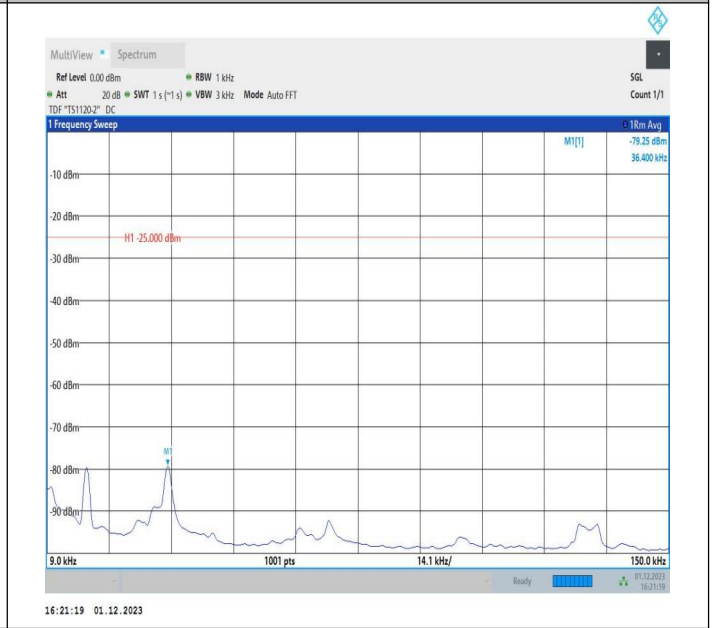

7-7-15MHz-15MHz-16QAM-16QAM-21225-21375-75RB#0-75
RB#0-1000~20000MHz-PASS

7-7-15MHz-15MHz-64QAM-64QAM-21225-21375-75RB#0-75
RB#0-0.009~0.15MHz-PASS