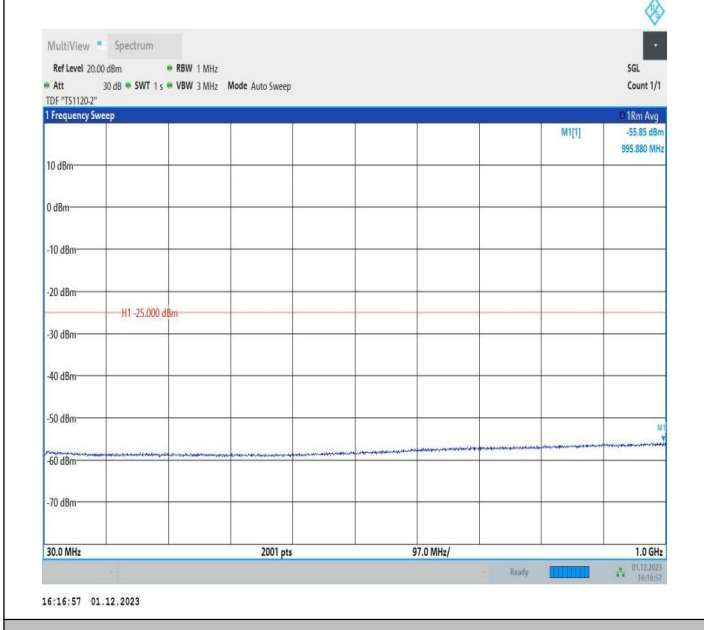

7-7-15MHz-15MHz-16QAM-16QAM-21225-21375-1RB#74-0R
B#0-0.009~0.15MHz-PASS

7-7-15MHz-15MHz-16QAM-16QAM-21225-21375-1RB#74-0R
B#0-30~1000MHz-PASS