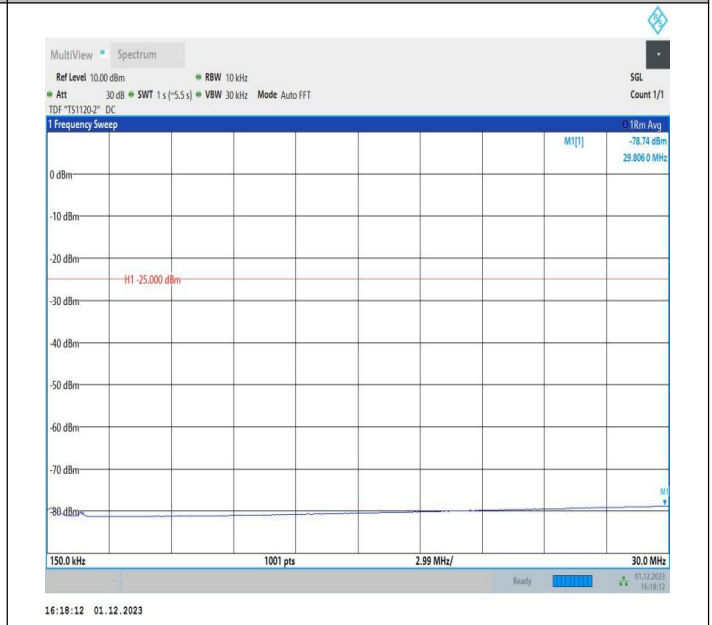

7-7-15MHz-15MHz-64QAM-64QAM-21225-21375-1RB#74-0R
B#0-20000~27000MHz-PASS

7-7-15MHz-15MHz-QPSK-QPSK-21225-21375-1RB#0-1RB#7
4-0.15~30MHz-PASS