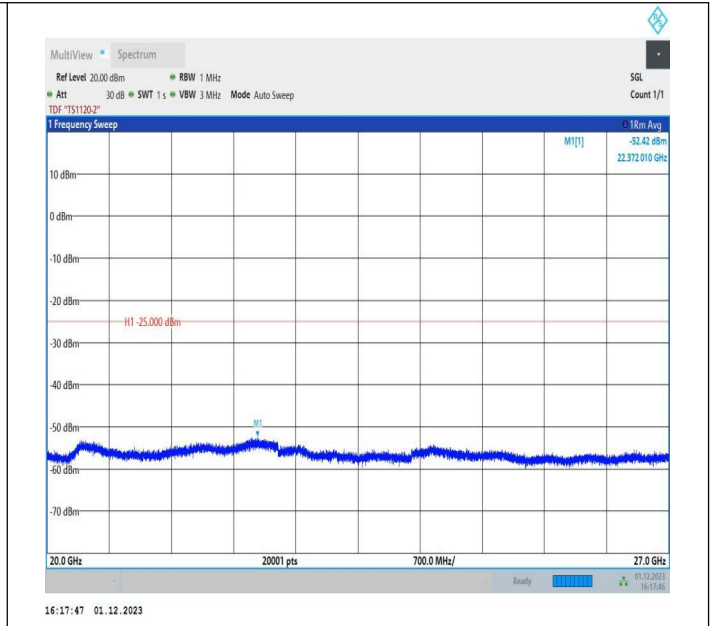

7-7-15MHz-15MHz-64QAM-64QAM-21225-21375-1RB#74-0R
B#0-30~1000MHz-PASS

7-7-15MHz-15MHz-64QAM-64QAM-21225-21375-1RB#74-0R
B#0-20000~27000MHz-PASS