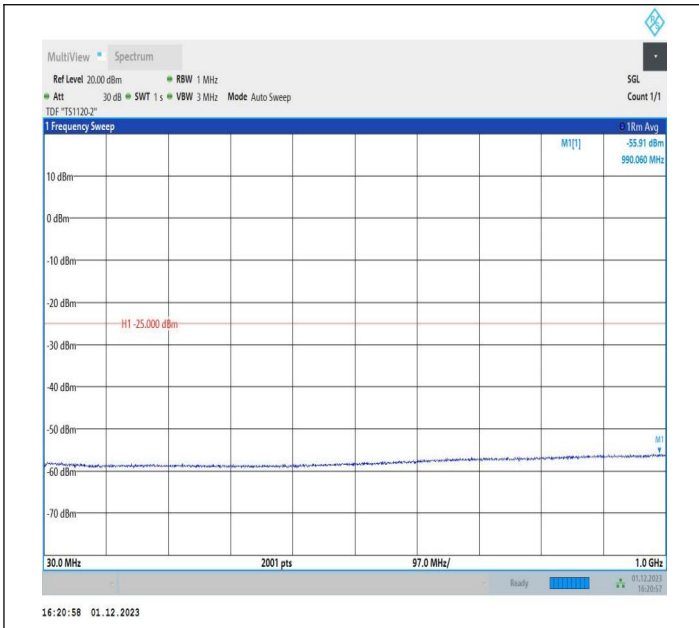

7-7-15MHz-15MHz-16QAM-16QAM-21225-21375-75RB#0-75 RB#0-0.009~0.15MHz-PASS

7-7-15MHz-15MHz-16QAM-16QAM-21225-21375-75RB#0-75
RB#0-30~1000MHz-PASS