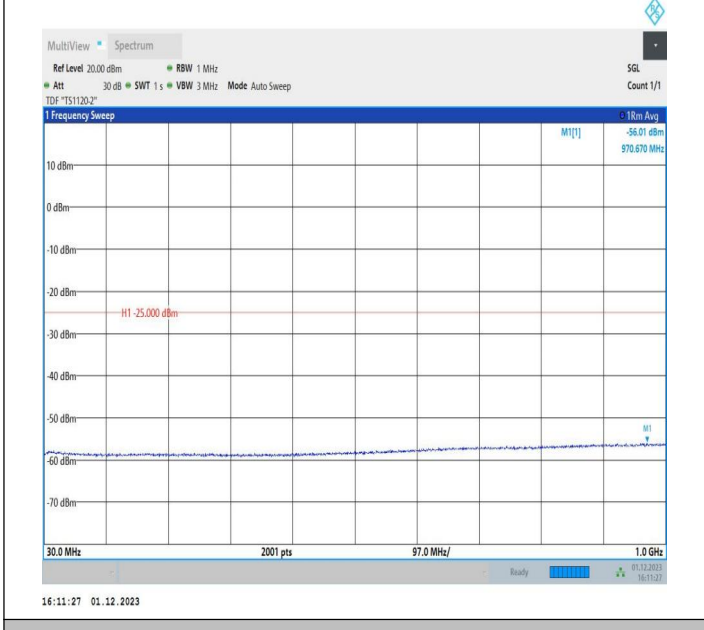

7-7-15MHz-15MHz-64QAM-64QAM-21025-21175-1RB#0-1RB
#74-0.009~0.15MHz-PASS

7-7-15MHz-15MHz-64QAM-64QAM-21025-21175-1RB#0-1RB
#74-30~1000MHz-PASS