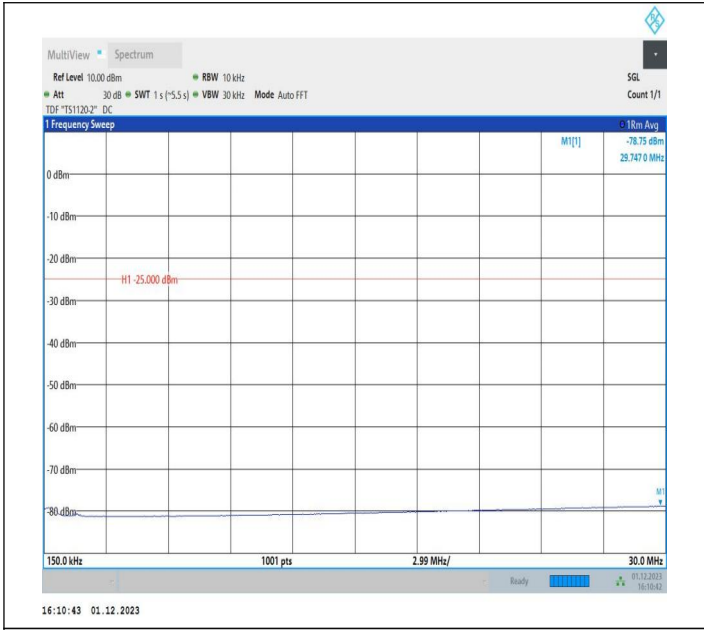

7-7-15MHz-15MHz-QPSK-QPSK-21025-21175-1RB#0-1RB#7
4-20000~27000MHz-PASS

7-7-15MHz-15MHz-16QAM-16QAM-21025-21175-1RB#0-1RB
#74-0.009~0.15MHz-PASS

7-7-15MHz-15MHz-16QAM-16QAM-21025-21175-1RB#0-1RB
#74-0.15~30MHz-PASS