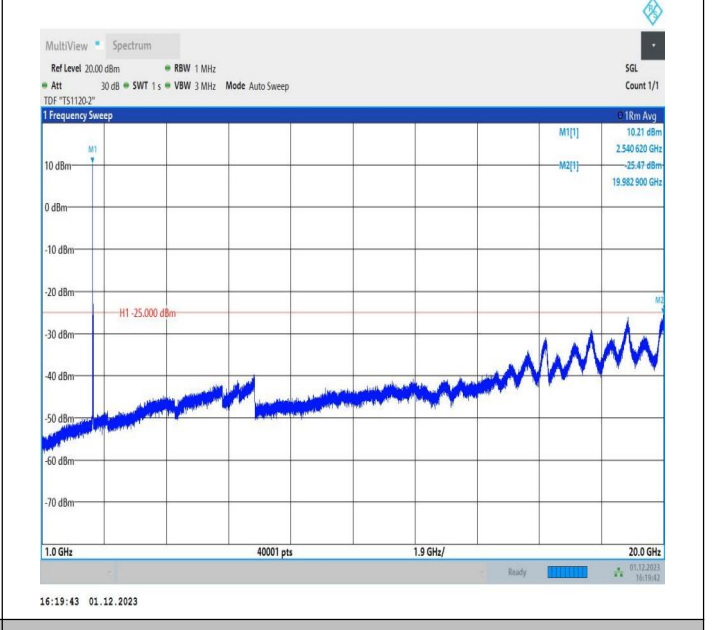

7-7-15MHz-15MHz-64QAM-64QAM-21225-21375-1RB#0-1RB
#74-0.15~30MHz-PASS

7-7-15MHz-15MHz-64QAM-64QAM-21225-21375-1RB#0-1RB
#74-1000~20000MHz-PASS