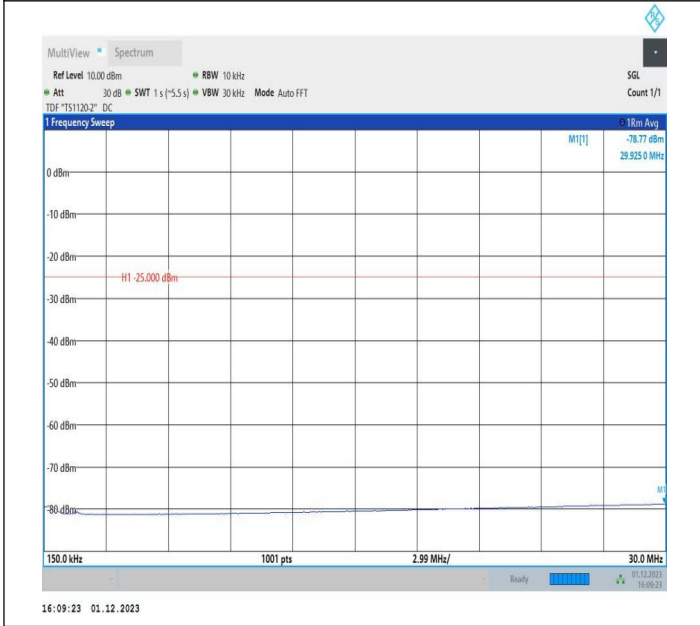

7-7-15MHz-15MHz-16QAM-16QAM-21025-21175-1RB#74-0R
B#0-20000~27000MHz-PASS

7-7-15MHz-15MHz-64QAM-64QAM-21025-21175-1RB#74-0R
B#0-0.15~30MHz-PASS