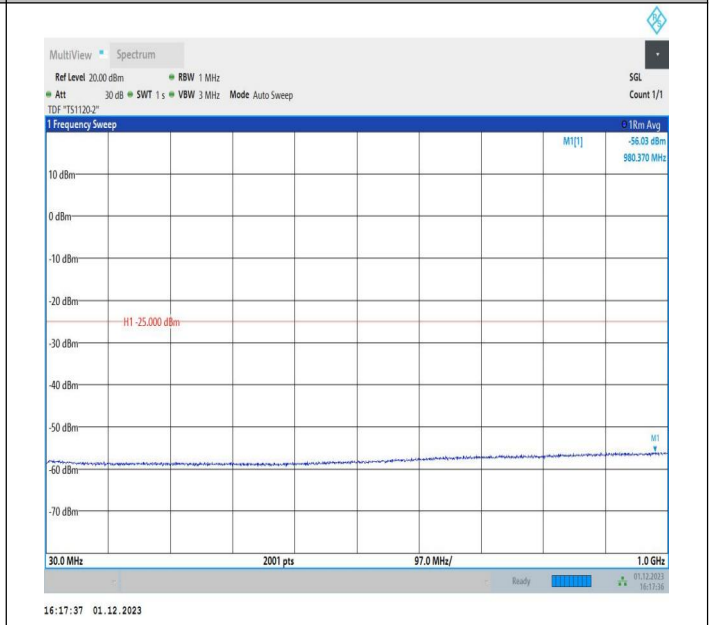

7-7-15MHz-15MHz-64QAM-64QAM-21225-21375-1RB#74-0R
B#0-0.009~0.15MHz-PASS

7-7-15MHz-15MHz-64QAM-64QAM-21225-21375-1RB#74-0R
B#0-30~1000MHz-PASS