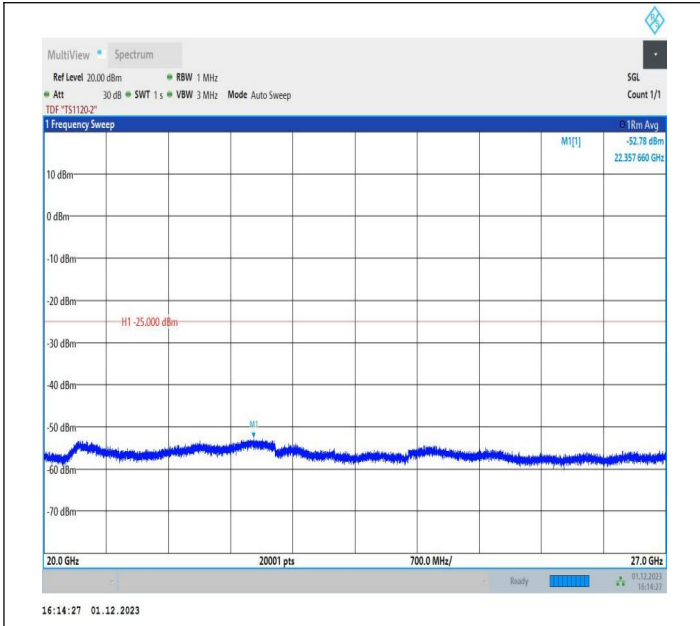

7-7-15MHz-15MHz-QPSK-QPSK-21225-21375-1RB#0-0RB#0
-30~1000MHz-PASS

7-7-15MHz-15MHz-QPSK-QPSK-21225-21375-1RB#0-0RB#0
-20000~27000MHz-PASS