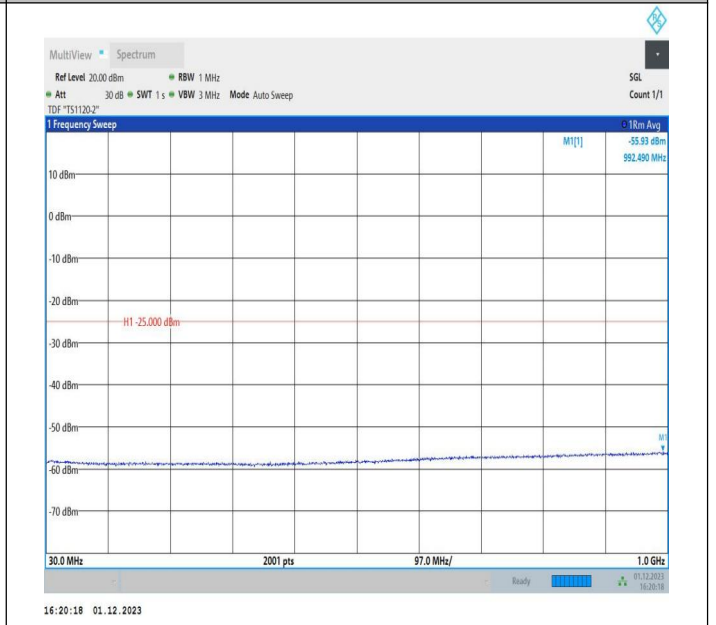

7-7-15MHz-15MHz-QPSK-QPSK-21225-21375-75RB#0-75RB
#0-0.009~0.15MHz-PASS

7-7-15MHz-15MHz-QPSK-QPSK-21225-21375-75RB#0-75RB
#0-30~1000MHz-PASS