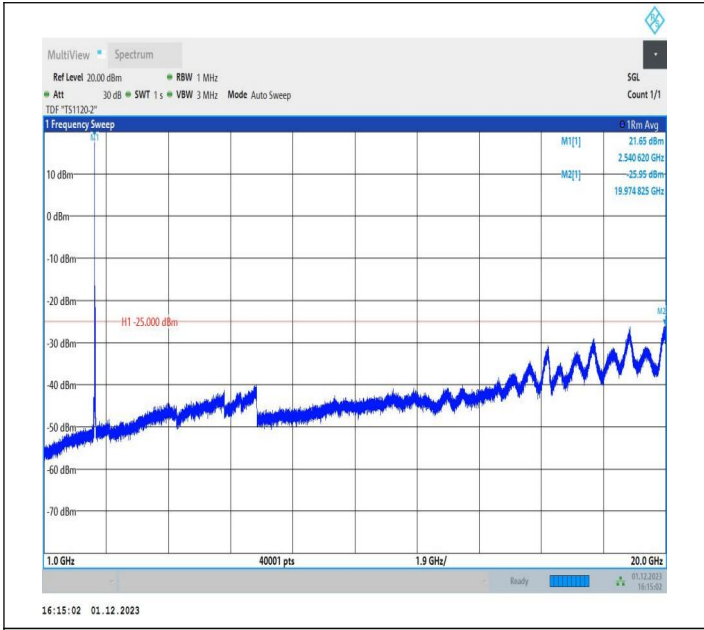

7-7-15MHz-15MHz-16QAM-16QAM-21225-21375-1RB#0-0RB
#0-0.15~30MHz-PASS

7-7-15MHz-15MHz-16QAM-16QAM-21225-21375-1RB#0-0RB
#0-30~1000MHz-PASS

7-7-15MHz-15MHz-16QAM-16QAM-21225-21375-1RB#0-ORB
#0-1000~20000MHz-PASS