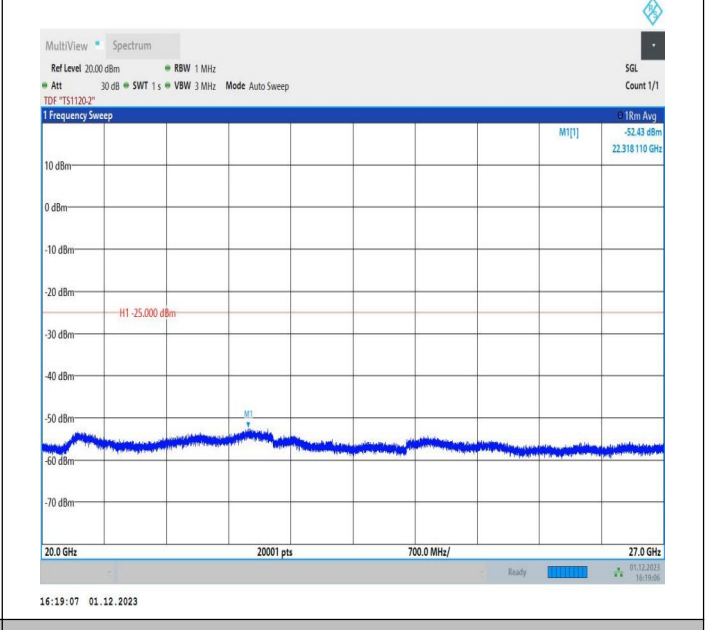

7-7-15MHz-15MHz-16QAM-16QAM-21225-21375-1RB#0-1RB
#74-30~100MHz-PASS

7-7-15MHz-15MHz-16QAM-16QAM-21225-21375-1RB#0-1RB
#74-20000~27000MHz-PASS