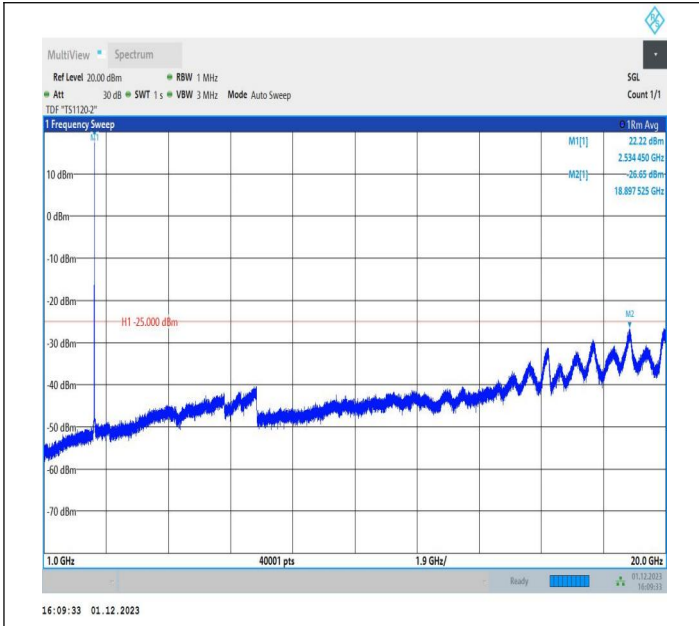

7-7-15MHz-15MHz-64QAM-64QAM-21025-21175-1RB#74-0R
B#0-0.15~30MHz-PASS

7-7-15MHz-15MHz-64QAM-64QAM-21025-21175-1RB#74-0R
B#0-1000~20000MHz-PASS