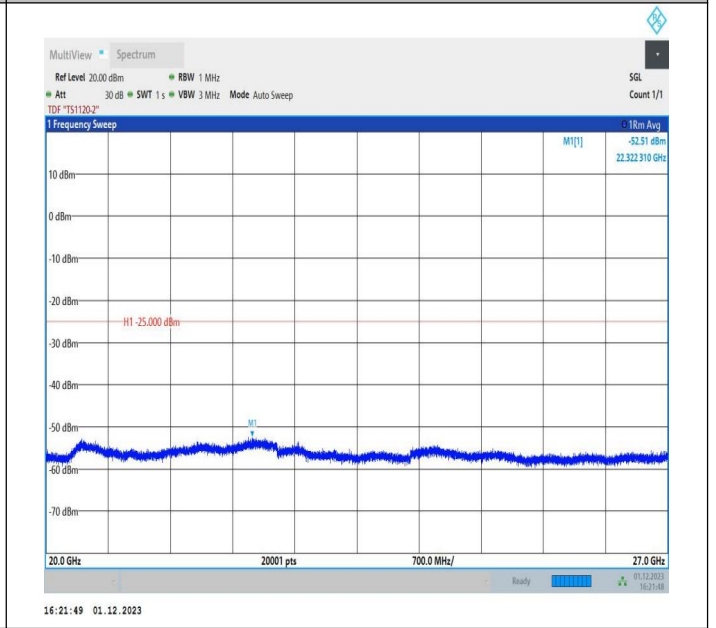

7-7-15MHz-15MHz-64QAM-64QAM-21225-21375-75RB#0-75
RB#0-30~1000MHz-PASS

7-7-15MHz-15MHz-64QAM-64QAM-21225-21375-75RB#0-75
RB#0-20000~27000MHz-PASS