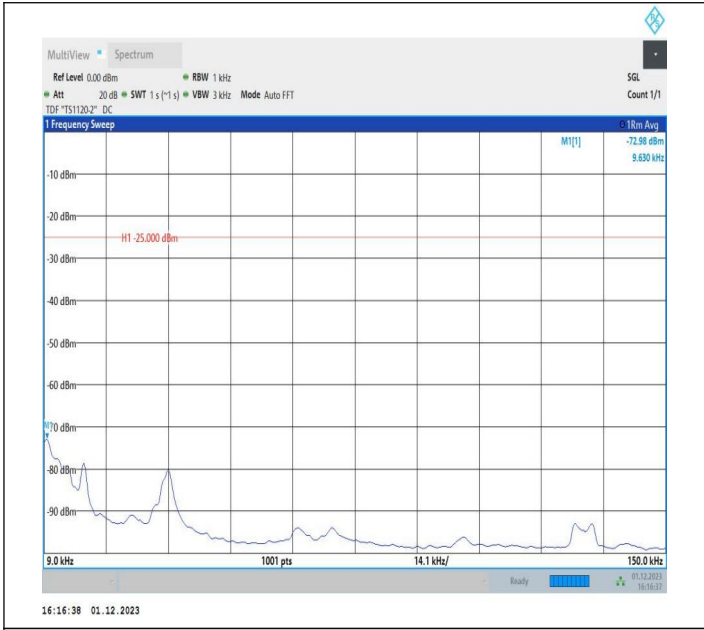

7-7-15MHz-15MHz-QPSK-QPSK-21225-21375-1RB#74-0RB#
0-1000~20000MHz-PASS

7-7-15MHz-15MHz-QPSK-QPSK-21225-21375-1RB#74-0RB#
0-20000~27000MHz-PASS

7-7-15MHz-15MHz-16QAM-16QAM-21225-21375-1RB#74-0R
B#0-0.009~0.15MHz-PASS