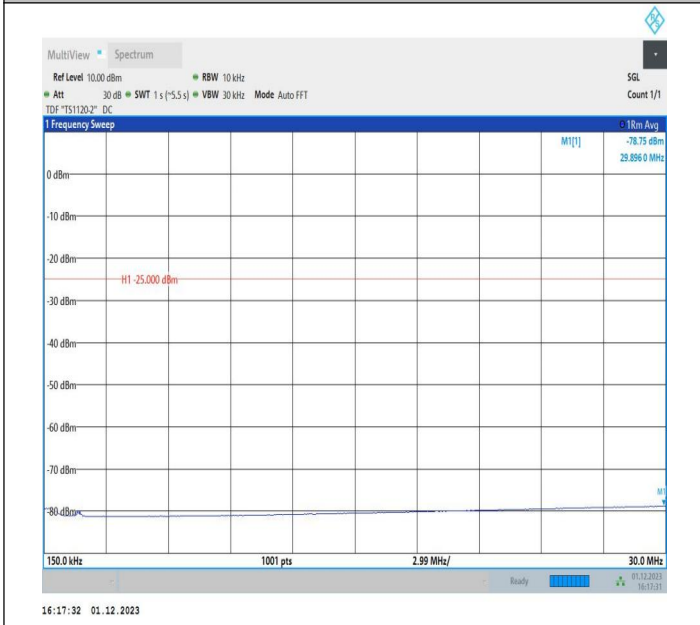

7-7-15MHz-15MHz-16QAM-16QAM-21225-21375-1RB#74-0R
B#0-20000~27000MHz-PASS

7-7-15MHz-15MHz-64QAM-64QAM-21225-21375-1RB#74-0R
B#0-0.15~30MHz-PASS