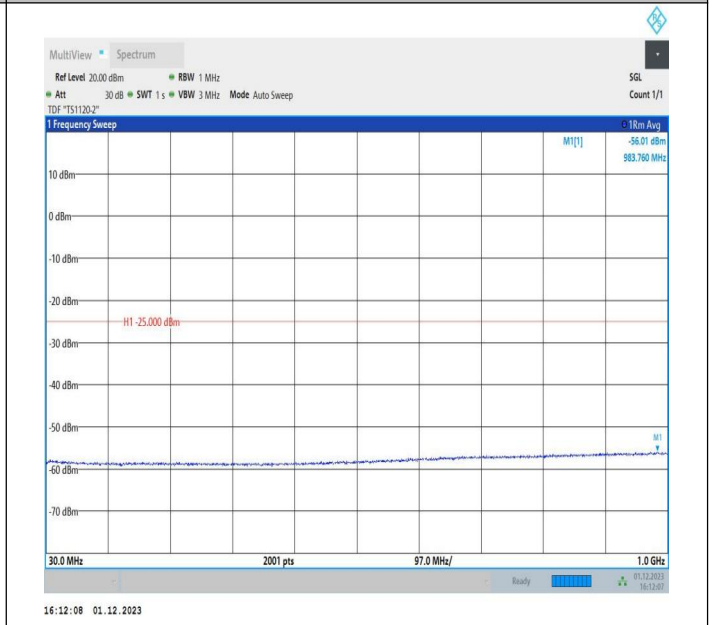

7-7-15MHz-15MHz-QPSK-QPSK-21025-21175-75RB#0-75RB
#0-0.009~0.15MHz-PASS

7-7-15MHz-15MHz-QPSK-QPSK-21025-21175-75RB#0-75RB
#0-30~1000MHz-PASS