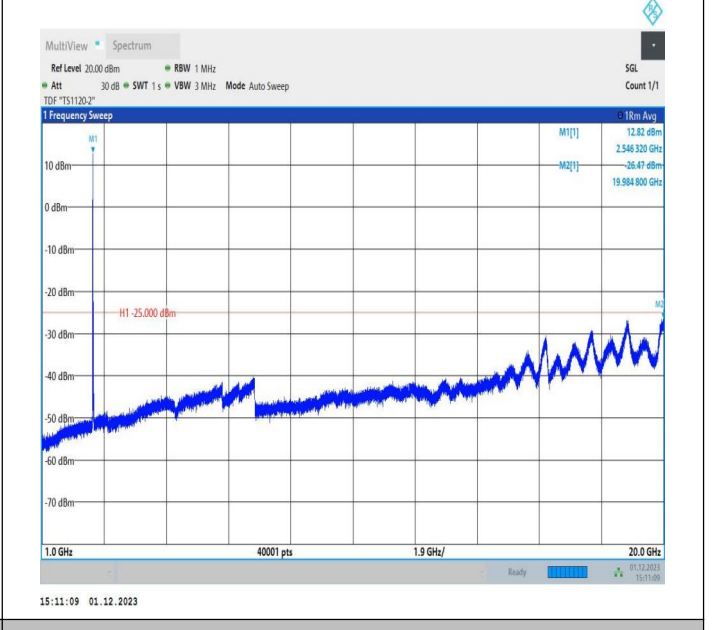

7-7-15MHz-10MHz-64QAM-64QAM-21277-21397-1RB#0-1RB
#49-0.15~30MHz-PASS

7-7-15MHz-10MHz-64QAM-64QAM-21277-21397-1RB#0-1RB
#49-1000~20000MHz-PASS