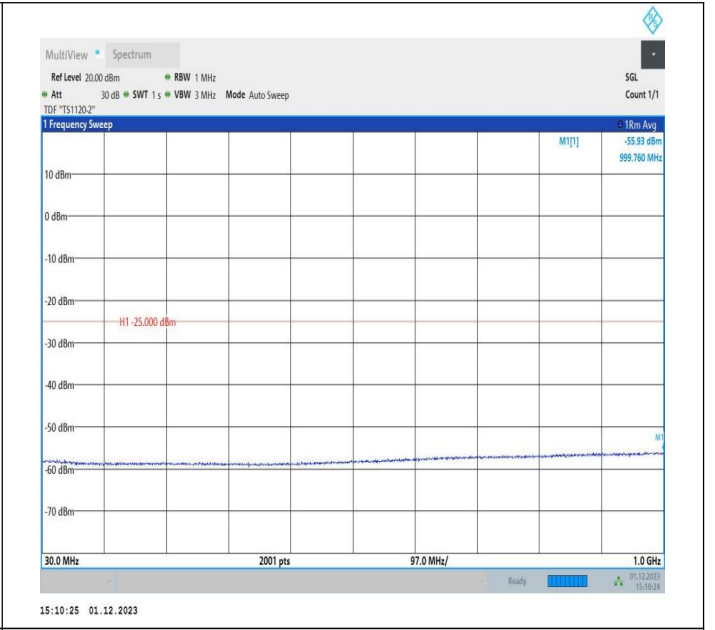

7-7-15MHz-10MHz-16QAM-16QAM-21277-21397-1RB#0-1RB
#49-0.009~0.15MHz-PASS

7-7-15MHz-10MHz-16QAM-16QAM-21277-21397-1RB#0-1RB
#49-30~100MHz-PASS