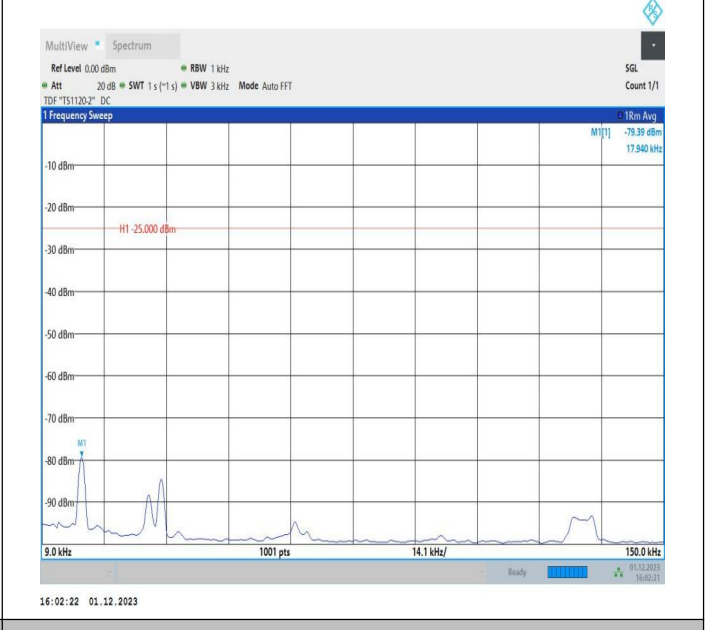

7-7-15MHz-15MHz-QPSK-QPSK-20825-20975-1RB#0-1RB#7
4-1000~20000MHz-PASS

7-7-15MHz-15MHz-16QAM-16QAM-20825-20975-1RB#0-1RB
#74-0.009~0.15MHz-PASS