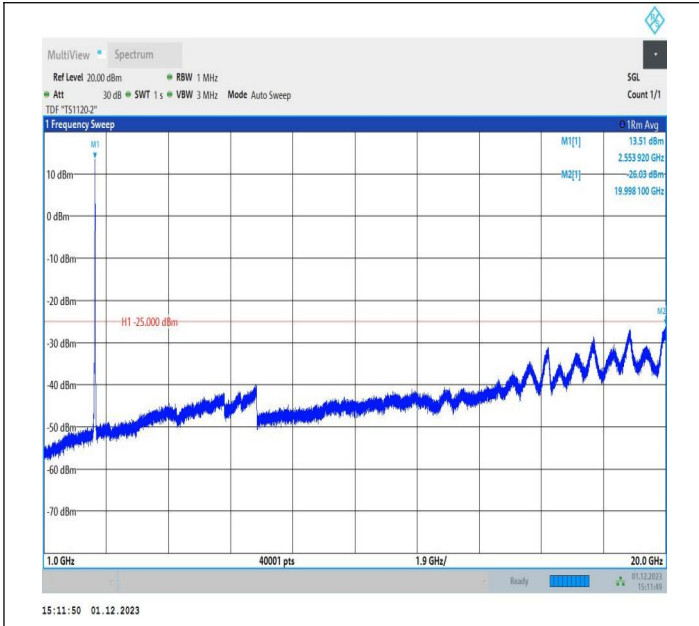

7-7-15MHz-10MHz-QPSK-QPSK-21277-21397-75RB#0-50RB
#0-0.15~30MHz-PASS

7-7-15MHz-10MHz-QPSK-QPSK-21277-21397-75RB#0-50RB
#0-1000~20000MHz-PASS