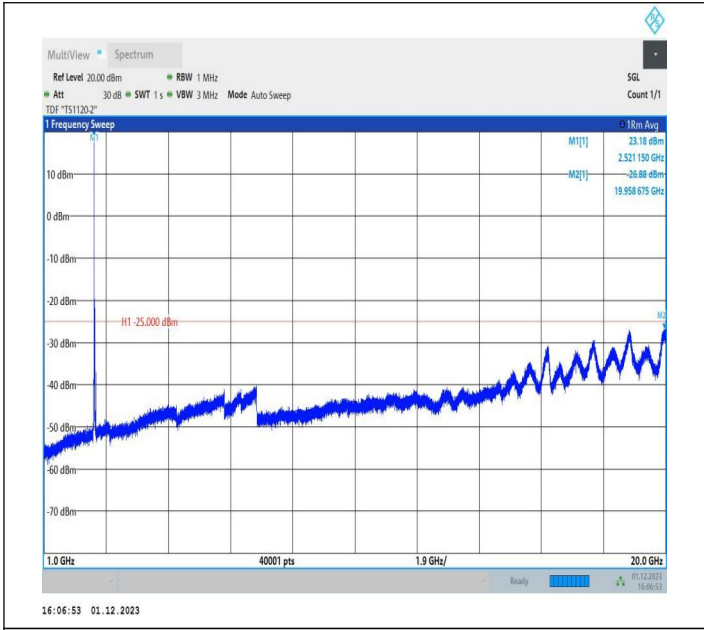

7-7-15MHz-15MHz-16QAM-16QAM-21025-21175-1RB#0-ORB#0-0.15~30MHz-PASS

7-7-15MHz-15MHz-16QAM-16QAM-21025-21175-1RB#0-ORB
#0-1000~20000MHz-PASS