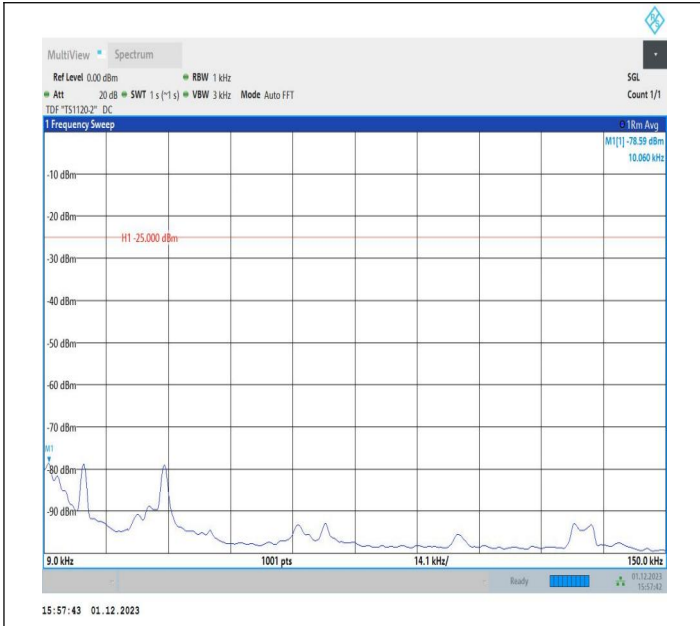

7-7-15MHz-10MHz-64QAM-64QAM-21277-21397-75RB#0-50
RB#0-1000~20000MHz-PASS

7-7-15MHz-10MHz-64QAM-64QAM-21277-21397-75RB#0-50
RB#0-20000~27000MHz-PASS

7-7-15MHz-15MHz-QPSK-QPSK-20825-20975-1RB#0-0RB#0
-0.009~0.15MHz-PASS