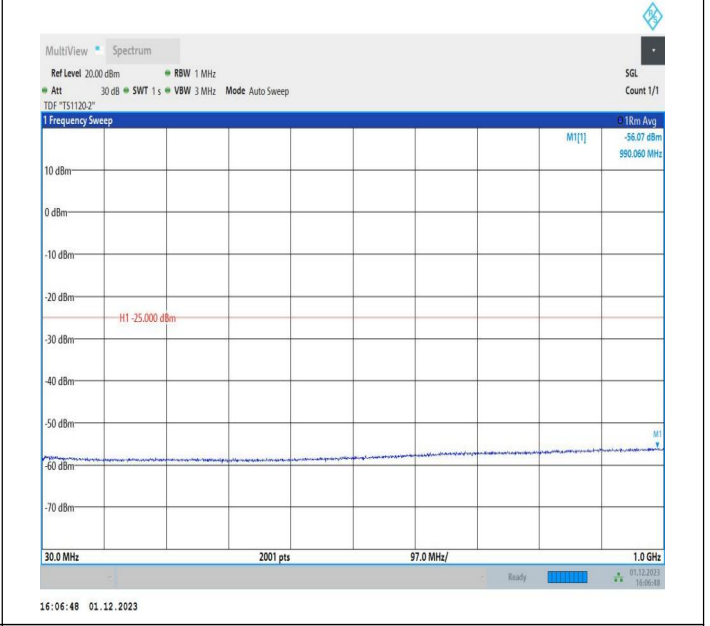

7-7-15MHz-15MHz-16QAM-16QAM-21025-21175-1RB#0-ORB#0-0.009~0.15MHz-PASS

7-7-15MHz-15MHz-16QAM-16QAM-21025-21175-1RB#0-ORB#0-30~1000MHz-PASS