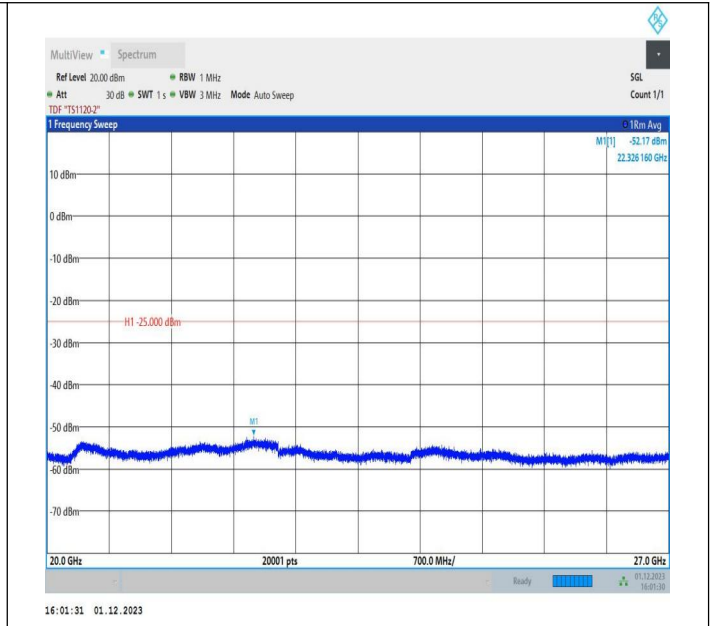

7-7-15MHz-15MHz-64QAM-64QAM-20825-20975-1RB#74-0R
B#0-30~1000MHz-PASS

7-7-15MHz-15MHz-64QAM-64QAM-20825-20975-1RB#74-0R
B#0-20000~27000MHz-PASS