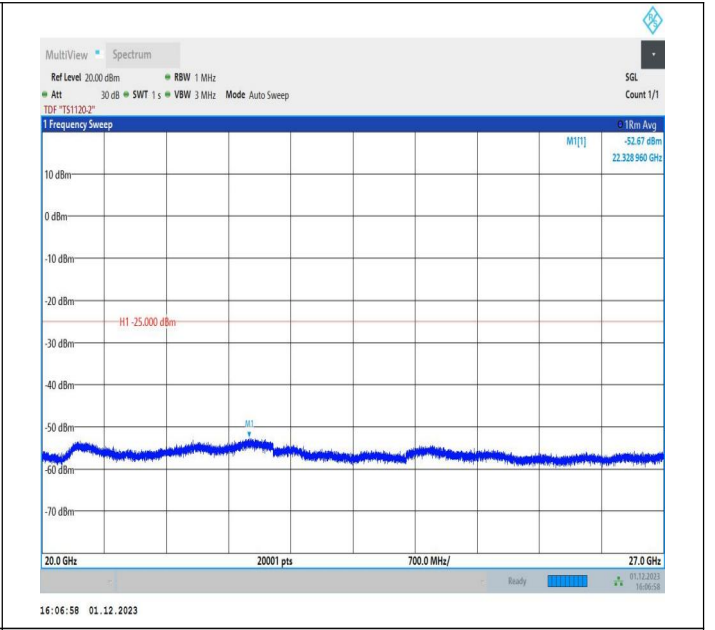

7-7-15MHz-15MHz-16QAM-16QAM-21025-21175-1RB#0-ORB#0-30~1000MHz-PASS

7-7-15MHz-15MHz-16QAM-16QAM-21025-21175-1RB#0-ORB
#0-20000~27000MHz-PASS