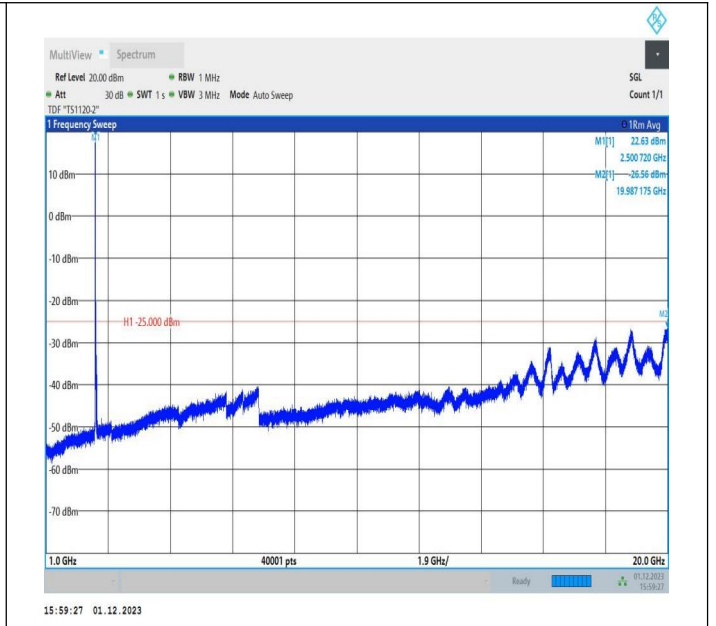

7-7-15MHz-15MHz-64QAM-64QAM-20825-20975-1RB#0-ORB
#0-0.15~30MHz-PASS

7-7-15MHz-15MHz-64QAM-64QAM-20825-20975-1RB#0-ORB
#0-1000~20000MHz-PASS