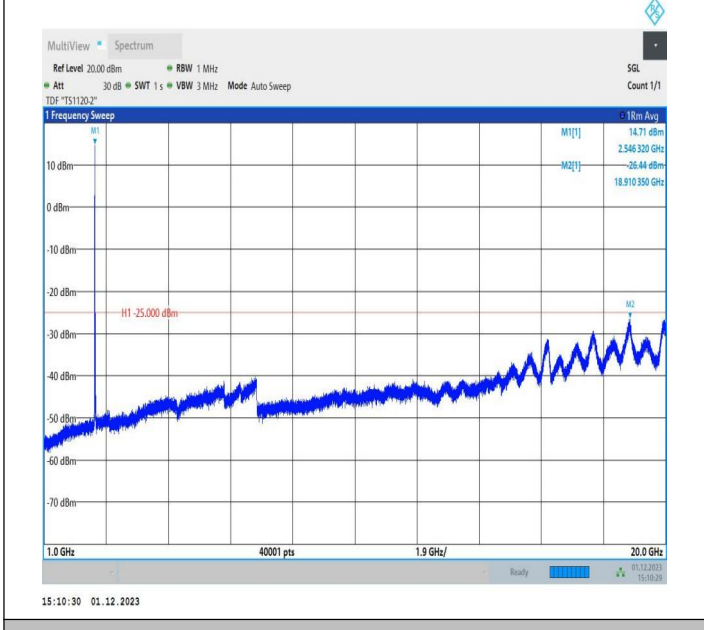

7-7-15MHz-10MHz-16QAM-16QAM-21277-21397-1RB#0-1RB
#49-0.15~30MHz-PASS

7-7-15MHz-10MHz-16QAM-16QAM-21277-21397-1RB#0-1RB
#49-1000~20000MHz-PASS