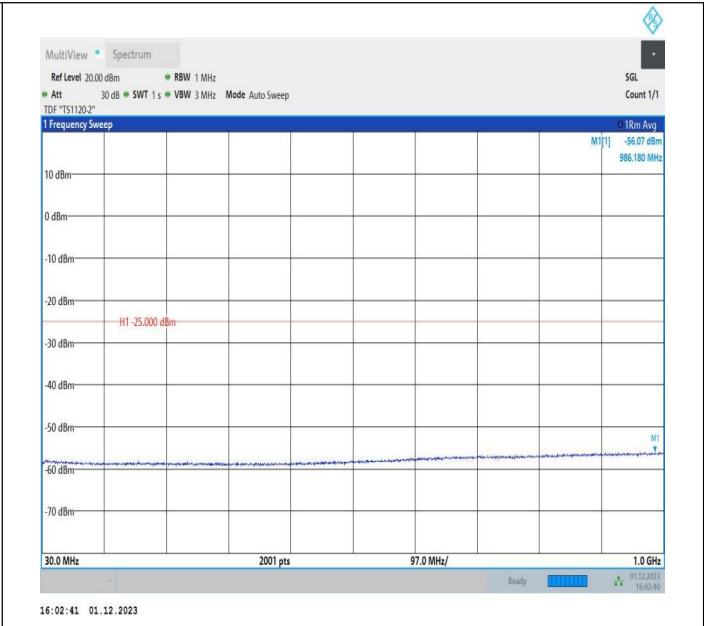

7-7-15MHz-15MHz-16QAM-16QAM-20825-20975-1RB#0-1RB
#74-0.009~0.15MHz-PASS

7-7-15MHz-15MHz-16QAM-16QAM-20825-20975-1RB#0-1RB
#74-30~100MHz-PASS