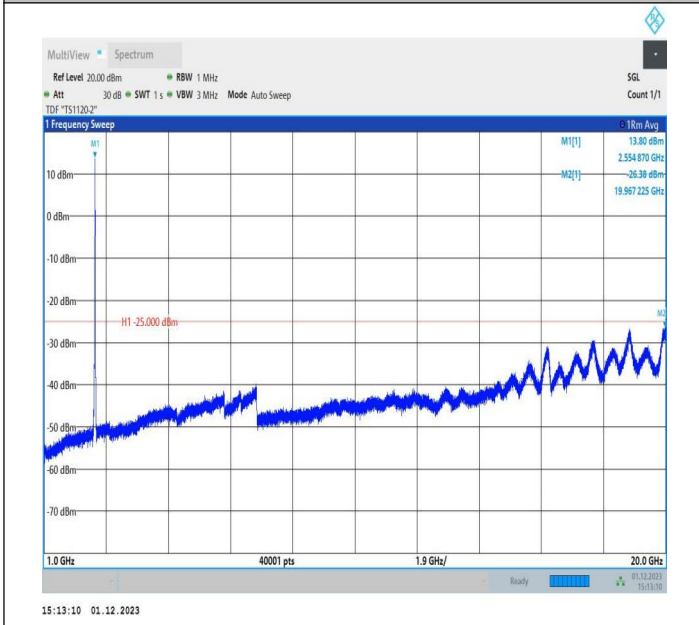

7-7-15MHz-10MHz-64QAM-64QAM-21277-21397-75RB#0-50
RB#0-0.15~30MHz-PASS

7-7-15MHz-10MHz-64QAM-64QAM-21277-21397-75RB#0-50
RB#0-1000~20000MHz-PASS