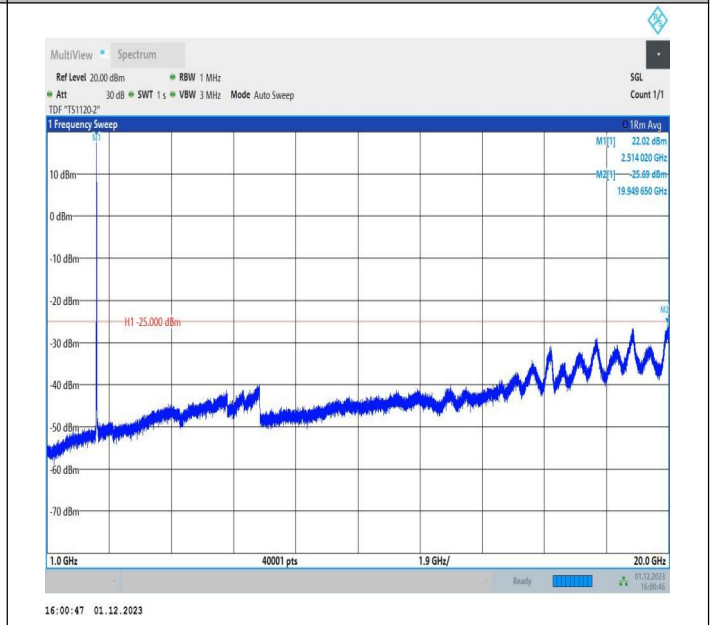

7-7-15MHz-15MHz-16QAM-16QAM-20825-20975-1RB#74-OR
B#0-0.15~30MHz-PASS

7-7-15MHz-15MHz-16QAM-16QAM-20825-20975-1RB#74-OR
B#0-1000~20000MHz-PASS