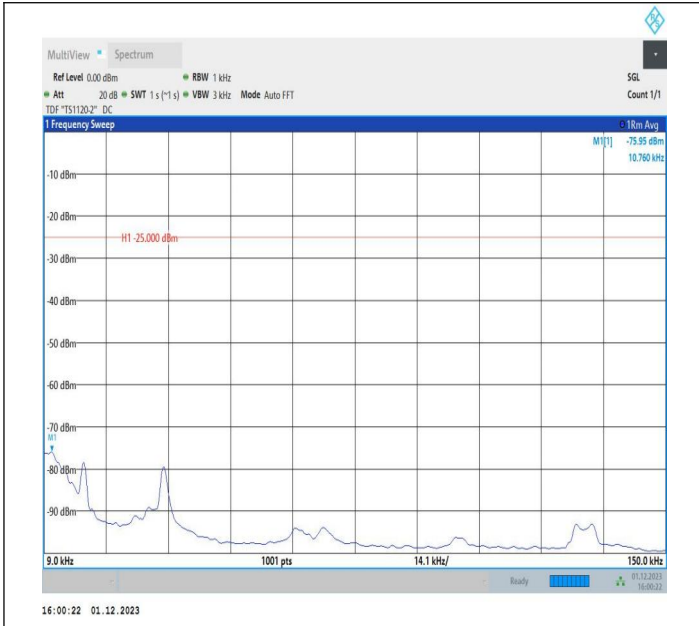

7-7-15MHz-15MHz-QPSK-QPSK-20825-20975-1RB#74-0RB#
0-1000~20000MHz-PASS

7-7-15MHz-15MHz-16QAM-16QAM-20825-20975-1RB#74-OR
B#0-0.009~0.15MHz-PASS