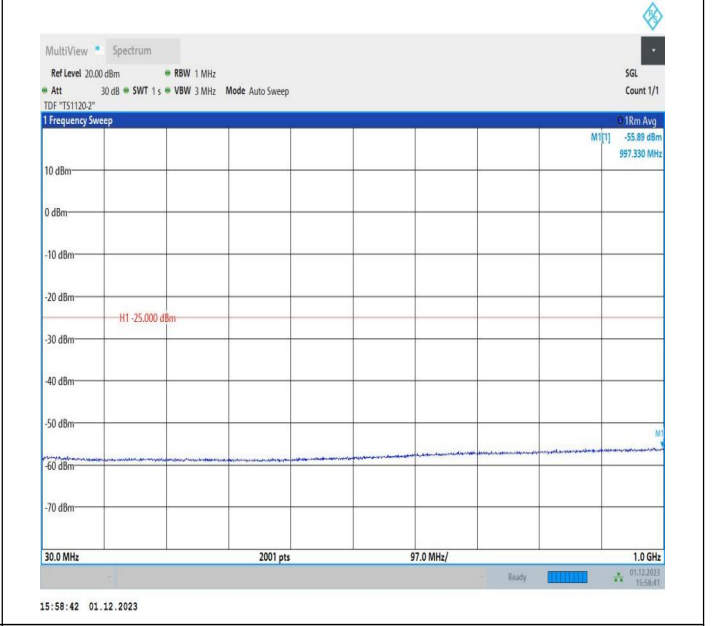

7-7-15MHz-15MHz-16QAM-16QAM-20825-20975-1RB#0-0RB
#0-0.009~0.15MHz-PASS

7-7-15MHz-15MHz-16QAM-16QAM-20825-20975-1RB#0-0RB
#0-30~1000MHz-PASS