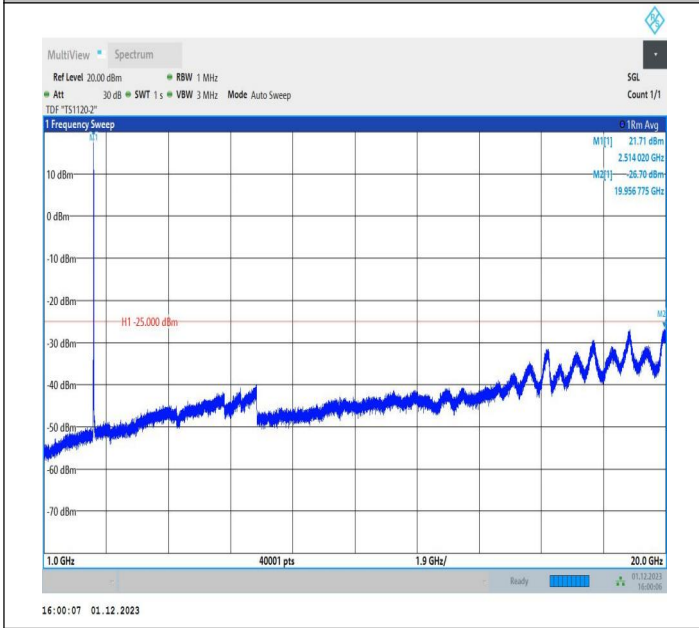

7-7-15MHz-15MHz-QPSK-QPSK-20825-20975-1RB#74-0RB#
0-0.15~30MHz-PASS

7-7-15MHz-15MHz-QPSK-QPSK-20825-20975-1RB#74-0RB#
0-1000~20000MHz-PASS