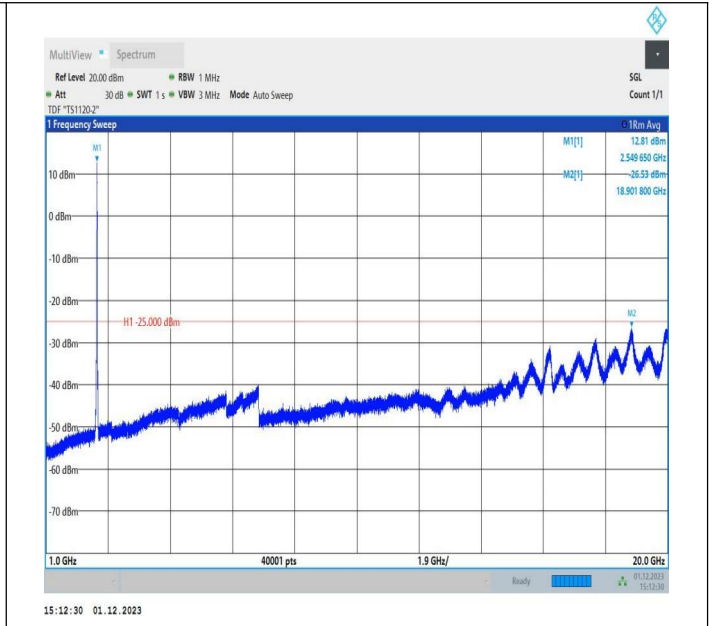

7-7-15MHz-10MHz-16QAM-16QAM-21277-21397-75RB#0-50
RB#0-1000~20000MHz-PASS