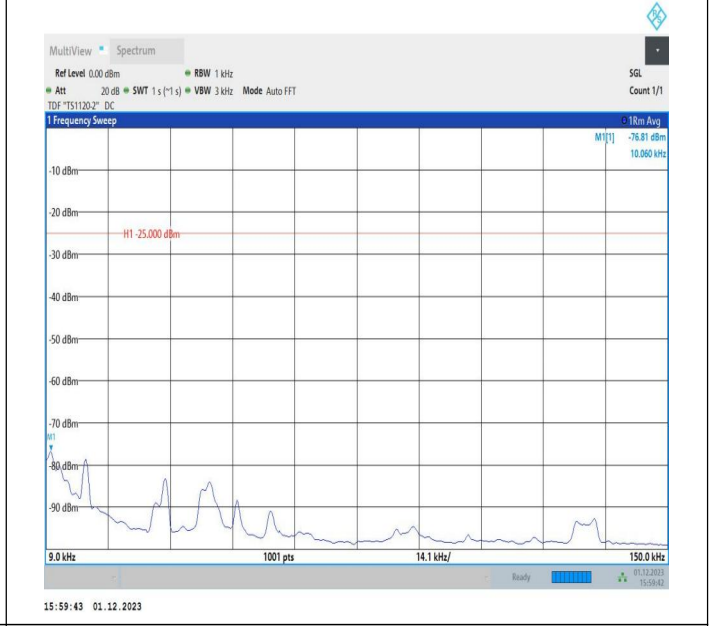

7-7-15MHz-15MHz-64QAM-64QAM-20825-20975-1RB#0-ORB
#0-1000~20000MHz-PASS

7-7-15MHz-15MHz-QPSK-QPSK-20825-20975-1RB#74-ORB#
0-0.009~0.15MHz-PASS