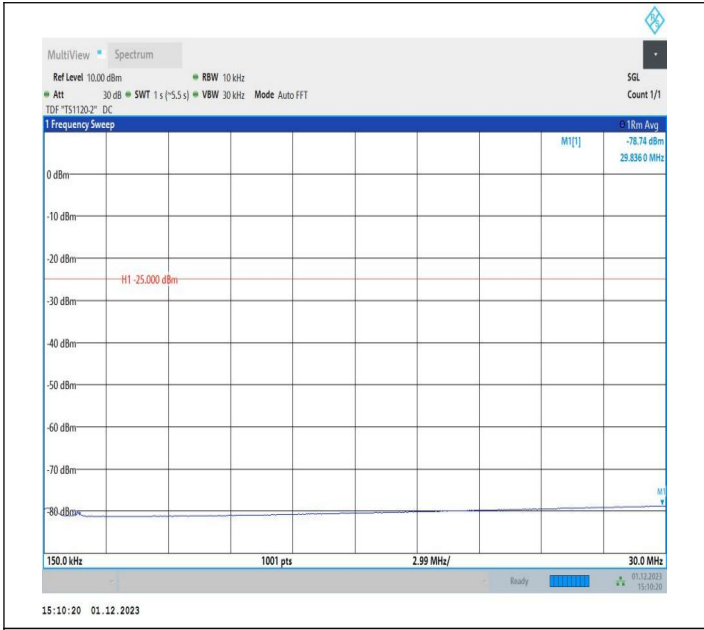

7-7-15MHz-10MHz-QPSK-QPSK-21277-21397-1RB#0-1RB#4
9-20000~27000MHz-PASS

7-7-15MHz-10MHz-16QAM-16QAM-21277-21397-1RB#0-1RB
#49-0.15~30MHz-PASS