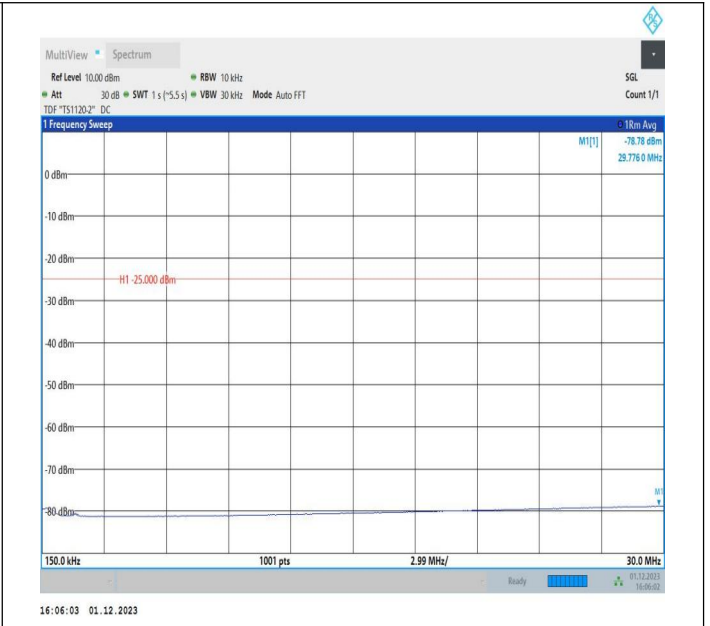

7-7-15MHz-15MHz-64QAM-64QAM-20825-20975-75RB#0-75
RB#0-20000~27000MHz-PASS

7-7-15MHz-15MHz-QPSK-QPSK-21025-21175-1RB#0-ORB#0-0.15~30MHz-PASS