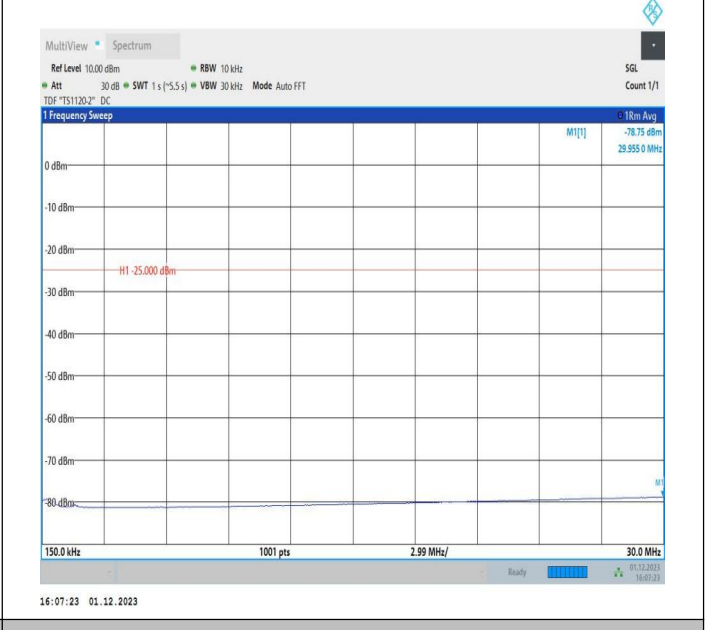

7-7-15MHz-15MHz-16QAM-16QAM-21025-21175-1RB#0-ORB
#0-20000~27000MHz-PASS

7-7-15MHz-15MHz-64QAM-64QAM-21025-21175-1RB#0-ORB
#0-0.15~30MHz-PASS