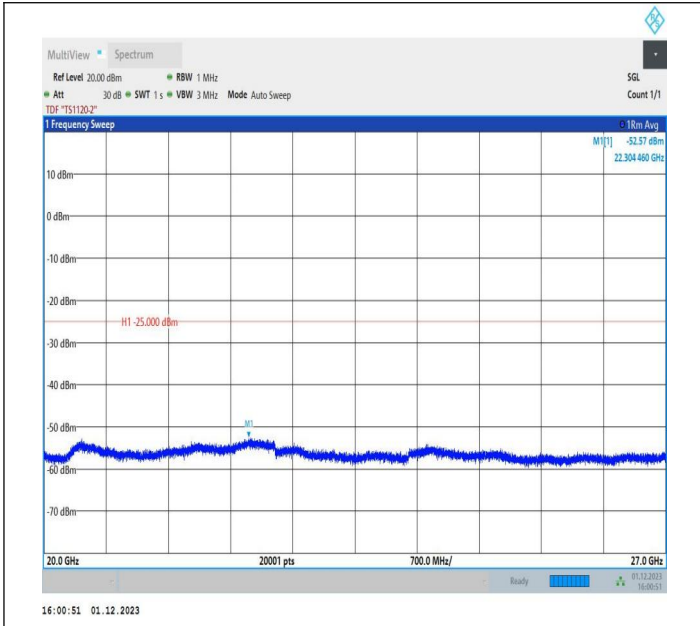

7-7-15MHz-15MHz-16QAM-16QAM-20825-20975-1RB#74-OR
B#0-30~1000MHz-PASS

7-7-15MHz-15MHz-16QAM-16QAM-20825-20975-1RB#74-OR
B#0-1000~20000MHz-PASS

7-7-15MHz-15MHz-16QAM-16QAM-20825-20975-1RB#74-0R
B#0-20000~27000MHz-PASS