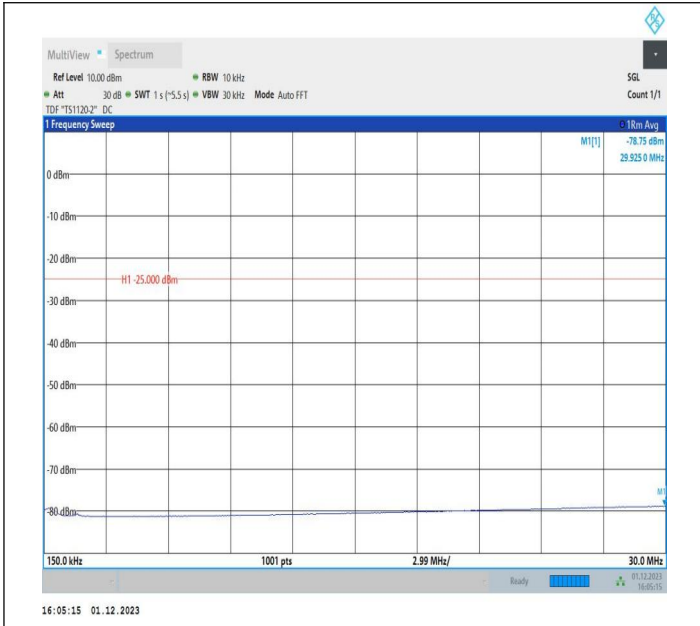

7-7-15MHz-15MHz-16QAM-16QAM-20825-20975-75RB#0-75
RB#0-20000~27000MHz-PASS

7-7-15MHz-15MHz-64QAM-64QAM-20825-20975-75RB#0-75
RB#0-0.15~30MHz-PASS