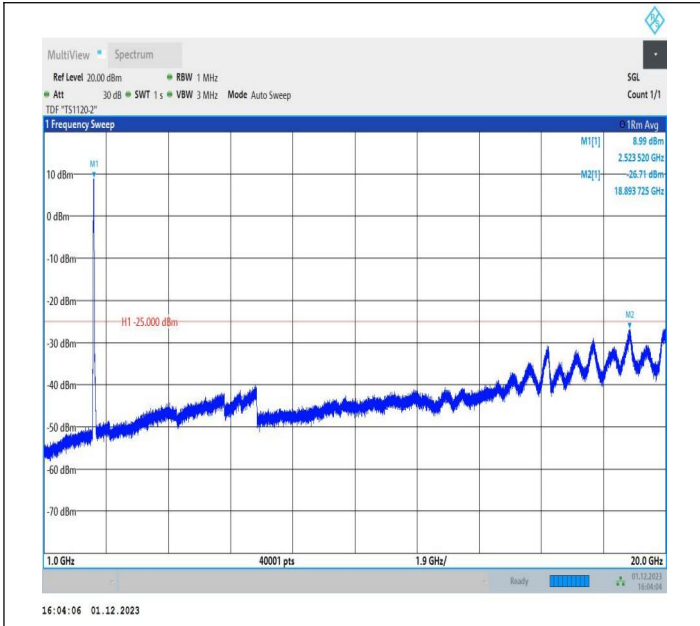

7-7-15MHz-15MHz-QPSK-QPSK-20825-20975-75RB#0-75RB
#0-0.15~30MHz-PASS

7-7-15MHz-15MHz-QPSK-QPSK-20825-20975-75RB#0-75RB #0-1000~20000MHz-PASS