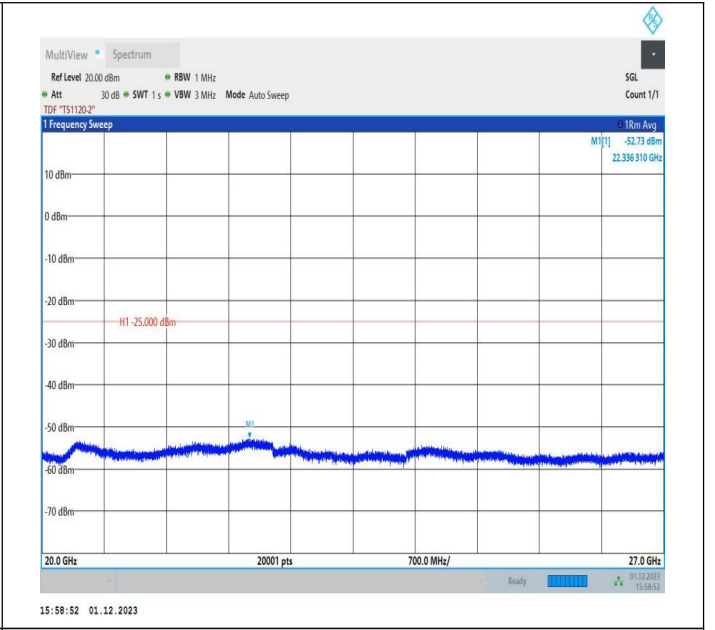

7-7-15MHz-15MHz-16QAM-16QAM-20825-20975-1RB#0-0RB
#0-30~1000MHz-PASS

7-7-15MHz-15MHz-16QAM-16QAM-20825-20975-1RB#0-ORB
#0-20000~27000MHz-PASS