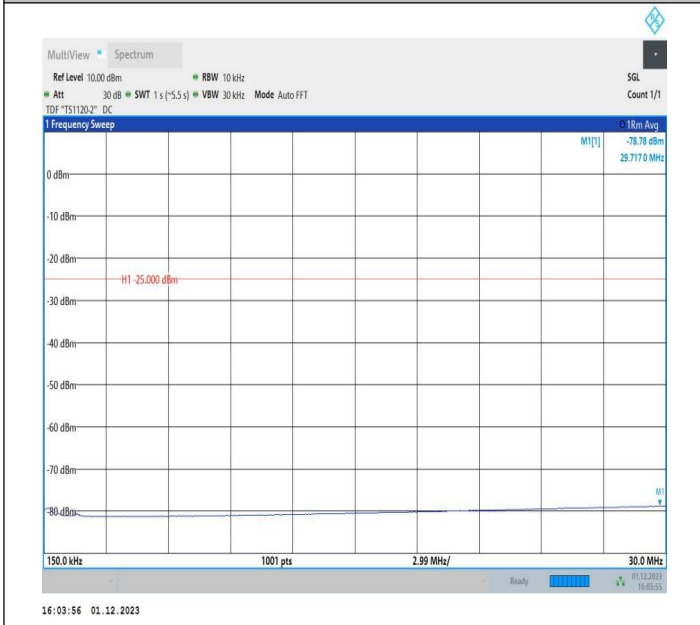

7-7-15MHz-15MHz-64QAM-64QAM-20825-20975-1RB#0-1RB
#74-20000~27000MHz-PASS

7-7-15MHz-15MHz-QPSK-QPSK-20825-20975-75RB#0-75RB
#0-0.15~30MHz-PASS