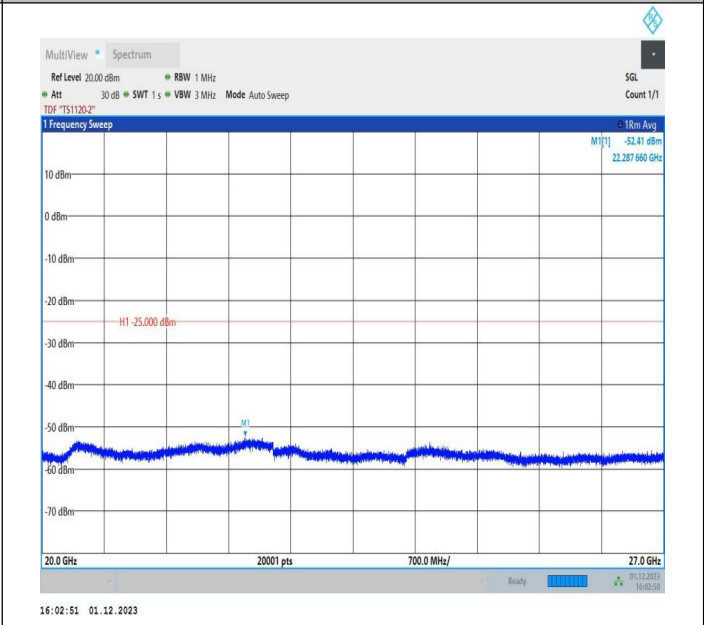

7-7-15MHz-15MHz-16QAM-16QAM-20825-20975-1RB#0-1RB
#74-30~100MHz-PASS

7-7-15MHz-15MHz-16QAM-16QAM-20825-20975-1RB#0-1RB
#74-20000~27000MHz-PASS