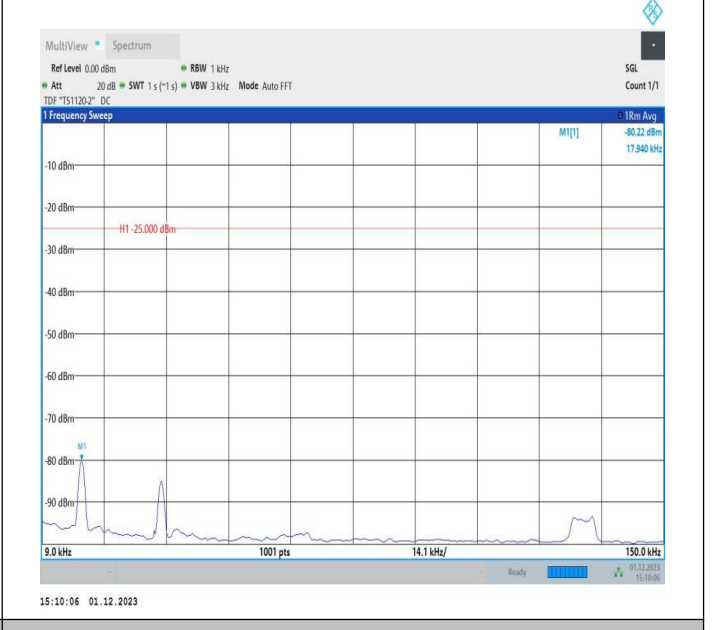

7-7-15MHz-10MHz-QPSK-QPSK-21277-21397-1RB#0-1RB#4
9-1000~20000MHz-PASS

7-7-15MHz-10MHz-16QAM-16QAM-21277-21397-1RB#0-1RB
#49-0.009~0.15MHz-PASS