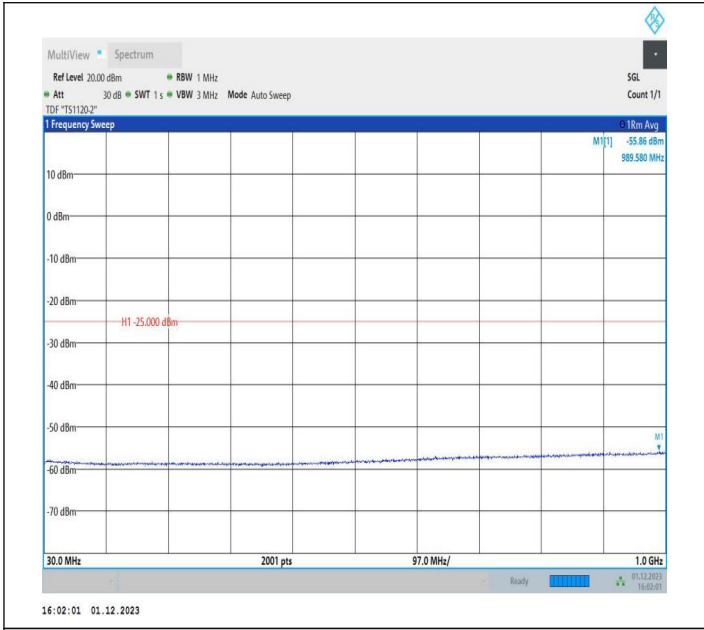

7-7-15MHz-15MHz-QPSK-QPSK-20825-20975-1RB#0-1RB#7
4-0.009~0.15MHz-PASS

7-7-15MHz-15MHz-QPSK-QPSK-20825-20975-1RB#0-1RB#7
4-0.15~30MHz-PASS

7-7-15MHz-15MHz-QPSK-QPSK-20825-20975-1RB#0-1RB#7
4-30~100MHz-PASS