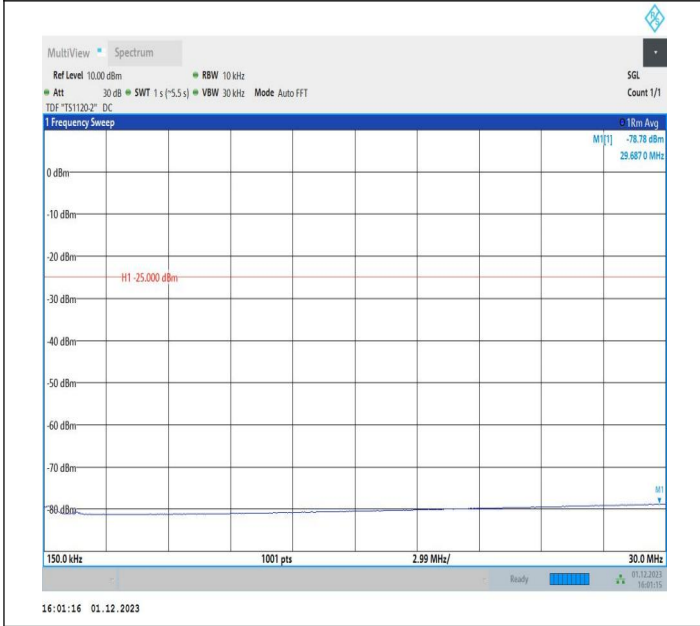

7-7-15MHz-15MHz-16QAM-16QAM-20825-20975-1RB#74-0R
B#0-20000~27000MHz-PASS

7-7-15MHz-15MHz-64QAM-64QAM-20825-20975-1RB#74-0R
B#0-0.15~30MHz-PASS