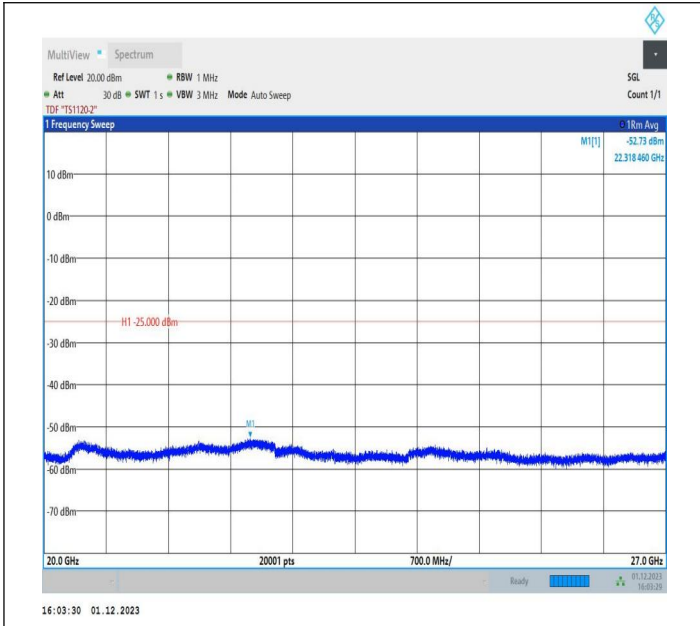

7-7-15MHz-15MHz-64QAM-64QAM-20825-20975-1RB#0-1RB
#74-30~1000MHz-PASS

7-7-15MHz-15MHz-64QAM-64QAM-20825-20975-1RB#0-1RB
#74-20000~27000MHz-PASS