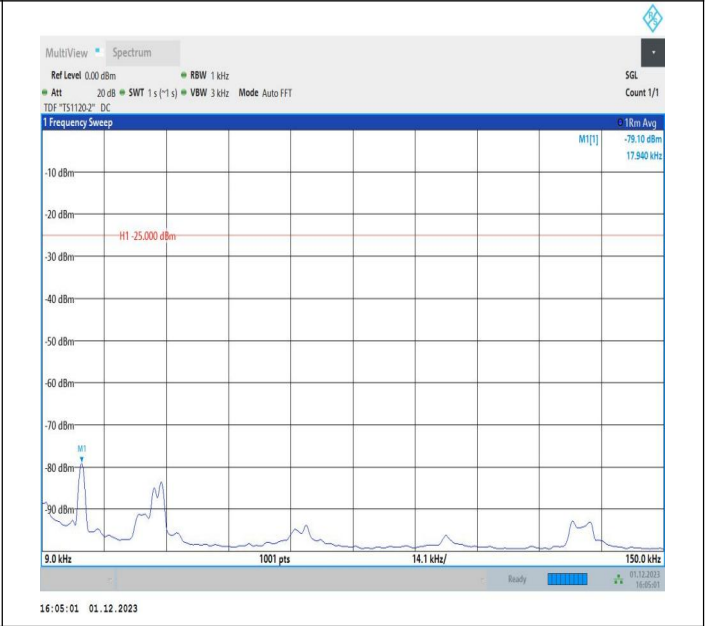

7-7-15MHz-15MHz-16QAM-16QAM-20825-20975-75RB#0-75
RB#0-1000~20000MHz-PASS

7-7-15MHz-15MHz-64QAM-64QAM-20825-20975-75RB#0-75
RB#0-0.009~0.15MHz-PASS