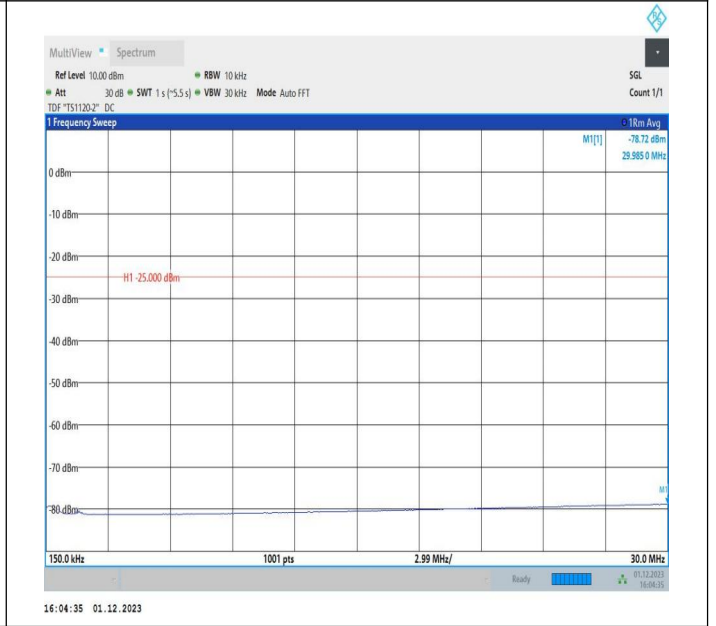

7-7-15MHz-15MHz-QPSK-QPSK-20825-20975-75RB#0-75RB #0-20000~27000MHz-PASS

7-7-15MHz-15MHz-16QAM-16QAM-20825-20975-75RB#0-75 RB#0-0.15~30MHz-PASS