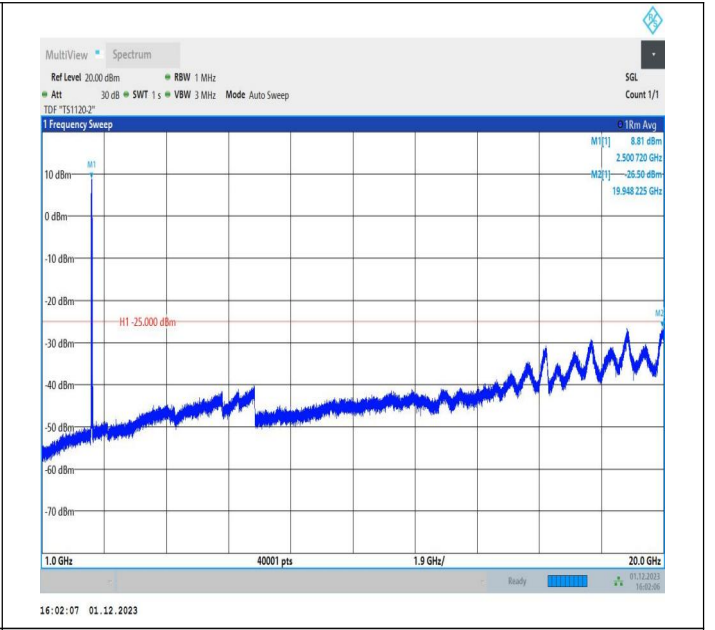

7-7-15MHz-15MHz-QPSK-QPSK-20825-20975-1RB#0-1RB#7
4-1000~20000MHz-PASS