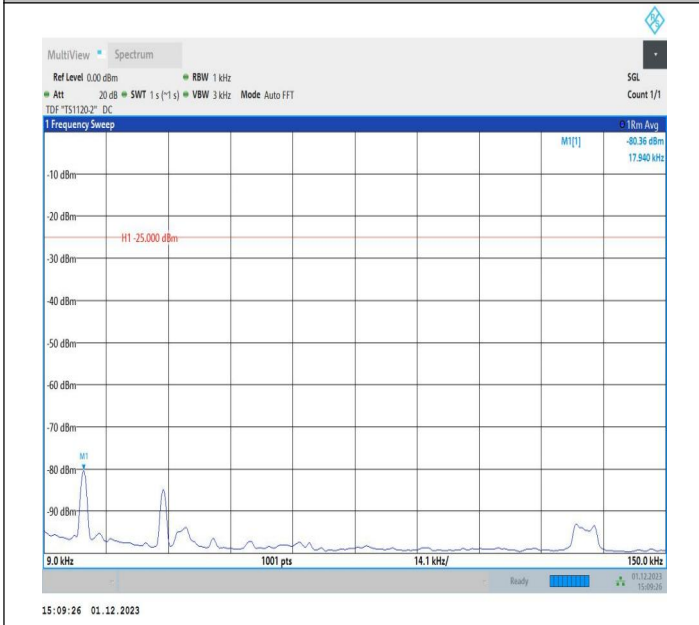

7-7-15MHz-10MHz-64QAM-64QAM-21277-21397-1RB#74-0R
B#0-1000~20000MHz-PASS

7-7-15MHz-10MHz-QPSK-QPSK-21277-21397-1RB#0-1RB#4
9-0.009~0.15MHz-PASS