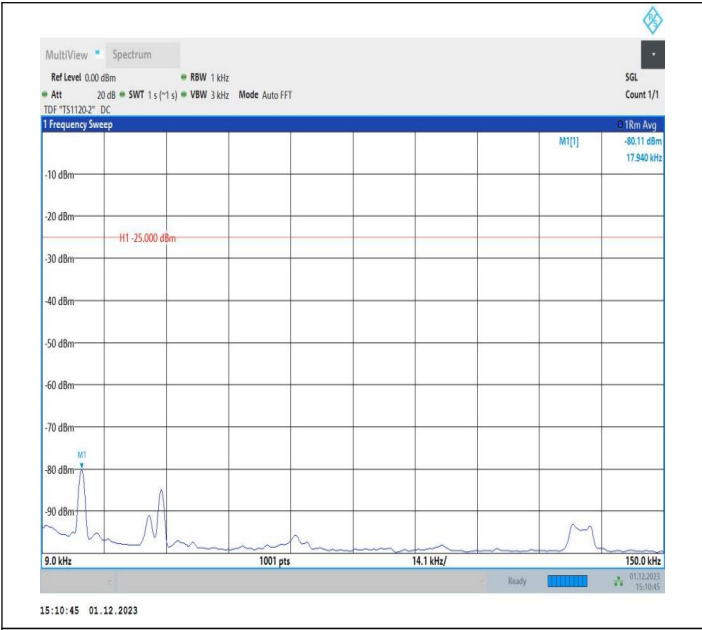

7-7-15MHz-10MHz-16QAM-16QAM-21277-21397-1RB#0-1RB
#49-1000~20000MHz-PASS

7-7-15MHz-10MHz-64QAM-64QAM-21277-21397-1RB#0-1RB
#49-0.009~0.15MHz-PASS