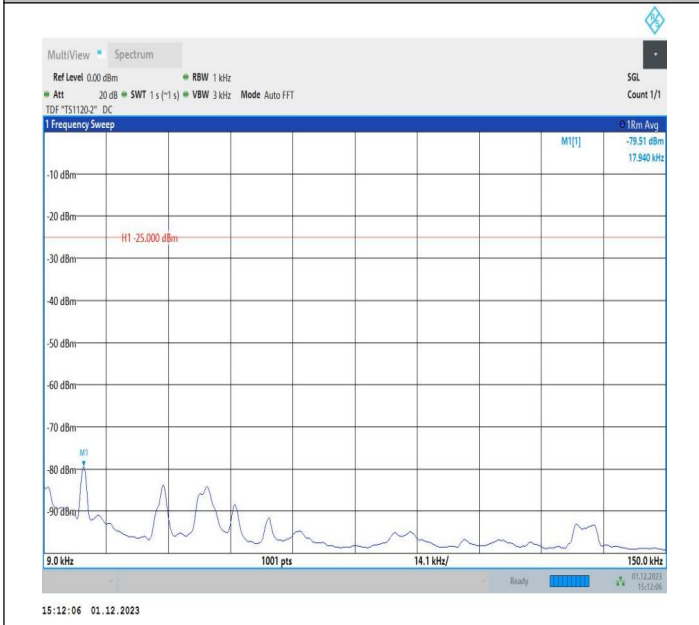

7-7-15MHz-10MHz-QPSK-QPSK-21277-21397-75RB#0-50RB
#0-1000~20000MHz-PASS

7-7-15MHz-10MHz-16QAM-16QAM-21277-21397-75RB#0-50
RB#0-0.009~0.15MHz-PASS