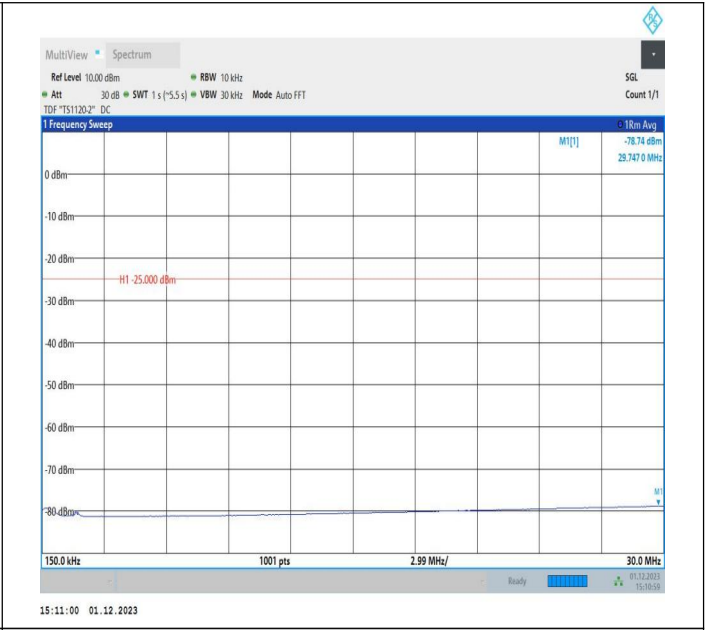

7-7-15MHz-10MHz-16QAM-16QAM-21277-21397-1RB#0-1RB
#49-20000~27000MHz-PASS

7-7-15MHz-10MHz-64QAM-64QAM-21277-21397-1RB#0-1RB
#49-0.15~30MHz-PASS