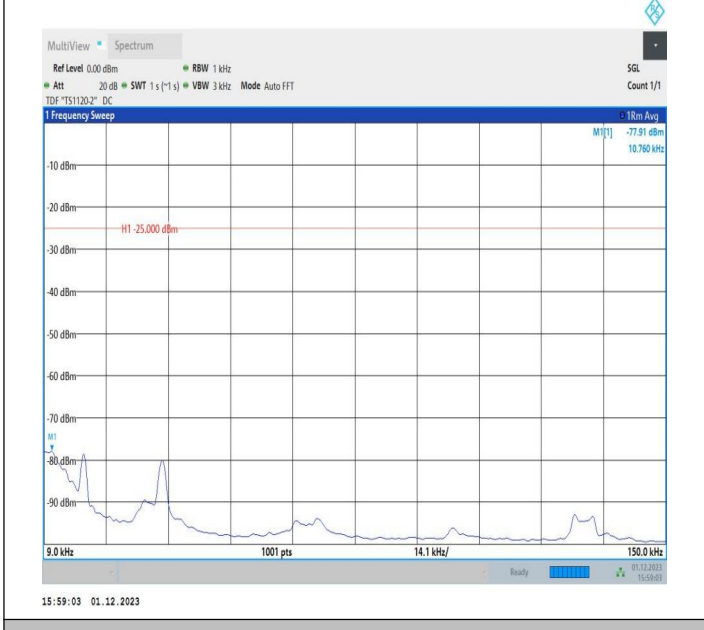

7-7-15MHz-15MHz-16QAM-16QAM-20825-20975-1RB#0-ORB
#0-1000~20000MHz-PASS

7-7-15MHz-15MHz-64QAM-64QAM-20825-20975-1RB#0-ORB
#0-0.009~0.15MHz-PASS