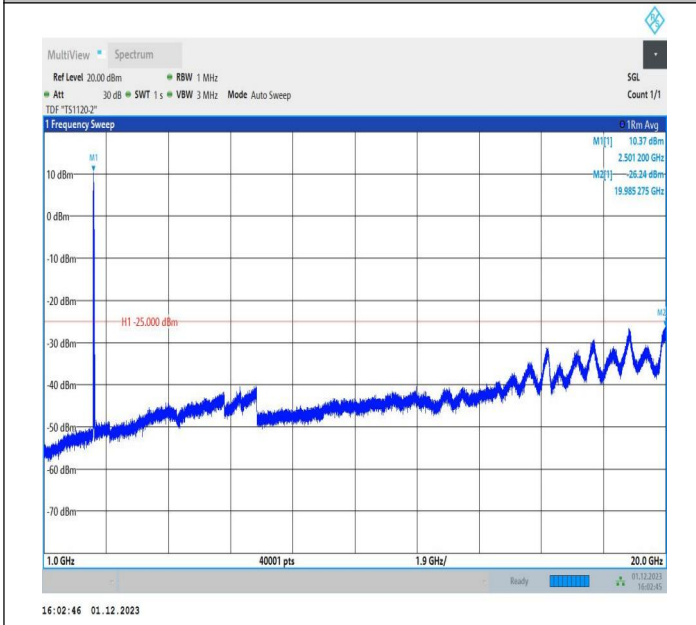

7-7-15MHz-15MHz-16QAM-16QAM-20825-20975-1RB#0-1RB
#74-0.15~30MHz-PASS

7-7-15MHz-15MHz-16QAM-16QAM-20825-20975-1RB#0-1RB
#74-1000~20000MHz-PASS