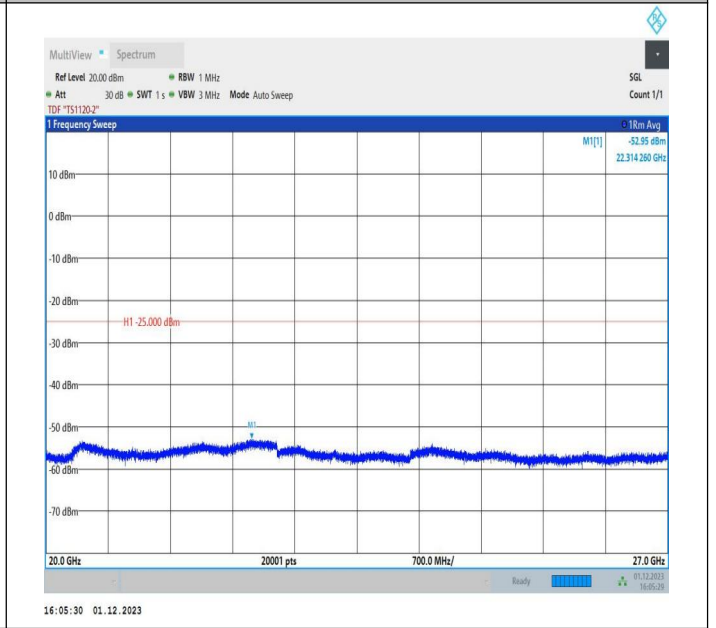

7-7-15MHz-15MHz-64QAM-64QAM-20825-20975-75RB#0-75
RB#0-30~1000MHz-PASS

7-7-15MHz-15MHz-64QAM-64QAM-20825-20975-75RB#0-75
RB#0-20000~27000MHz-PASS