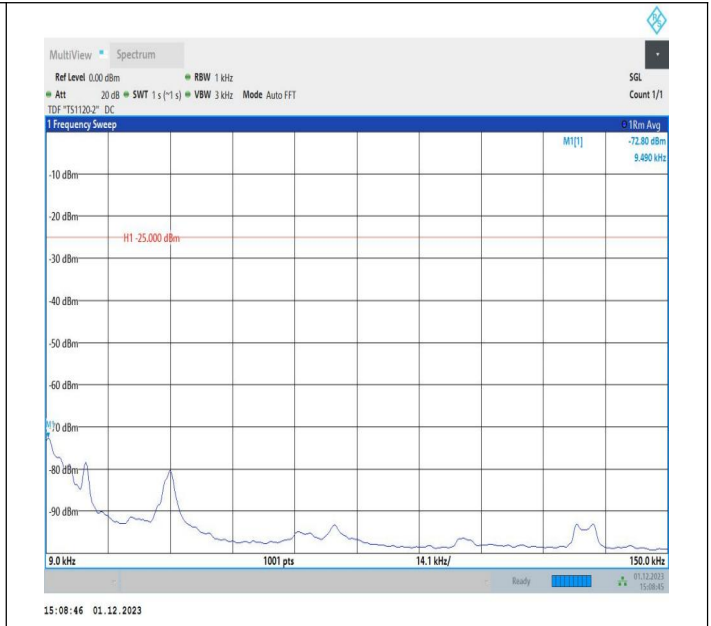

7-7-15MHz-10MHz-16QAM-16QAM-21277-21397-1RB#74-OR
B#0-1000~20000MHz-PASS

7-7-15MHz-10MHz-64QAM-64QAM-21277-21397-1RB#74-0R
B#0-0.009~0.15MHz-PASS