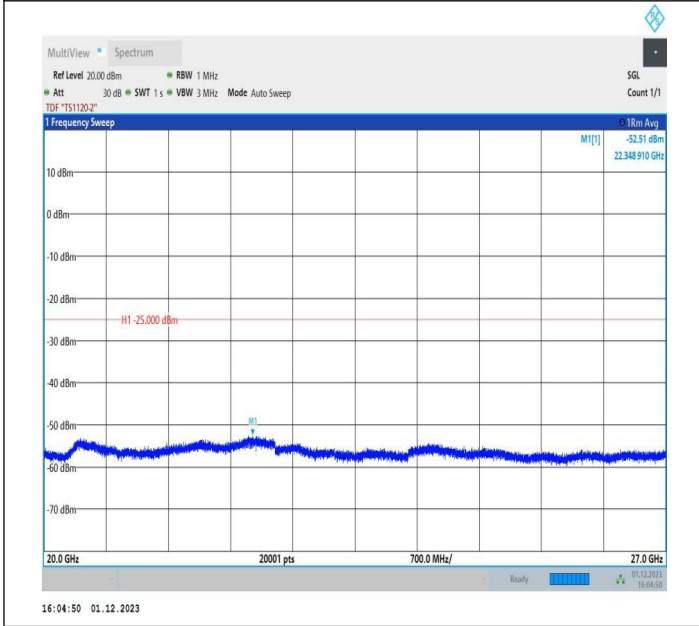

7-7-15MHz-15MHz-16QAM-16QAM-20825-20975-75RB#0-75
RB#0-30~1000MHz-PASS

7-7-15MHz-15MHz-16QAM-16QAM-20825-20975-75RB#0-75
RB#0-20000~27000MHz-PASS