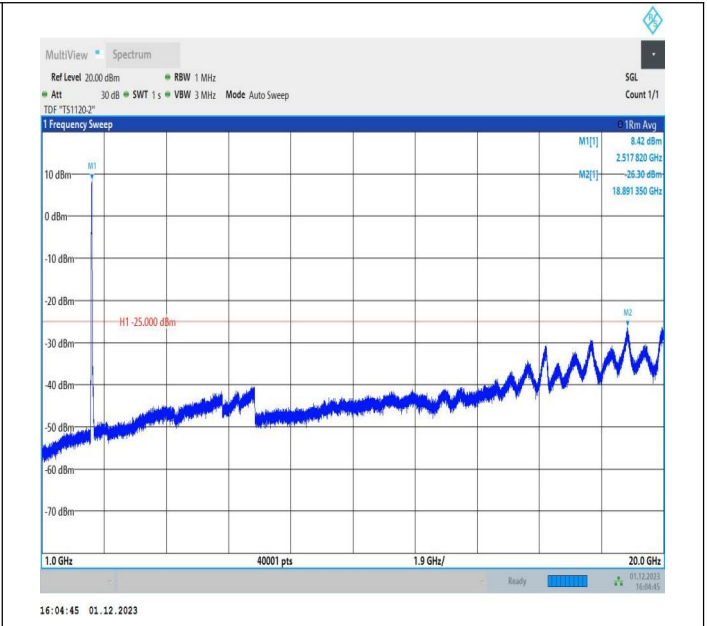

7-7-15MHz-15MHz-16QAM-16QAM-20825-20975-75RB#0-75 RB#0-0.15~30MHz-PASS

7-7-15MHz-15MHz-16QAM-16QAM-20825-20975-75RB#0-75
RB#0-1000~20000MHz-PASS