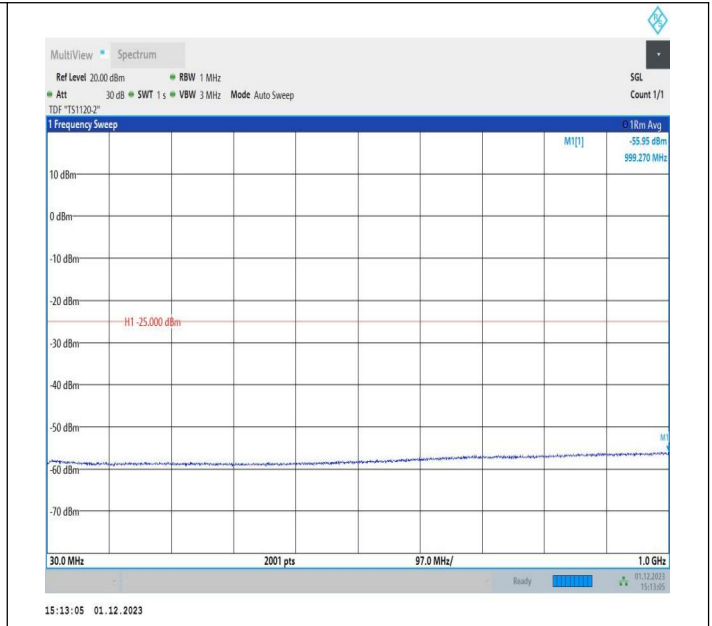

7-7-15MHz-10MHz-64QAM-64QAM-21277-21397-75RB#0-50
RB#0-0.009~0.15MHz-PASS

7-7-15MHz-10MHz-64QAM-64QAM-21277-21397-75RB#0-50
RB#0-30~1000MHz-PASS