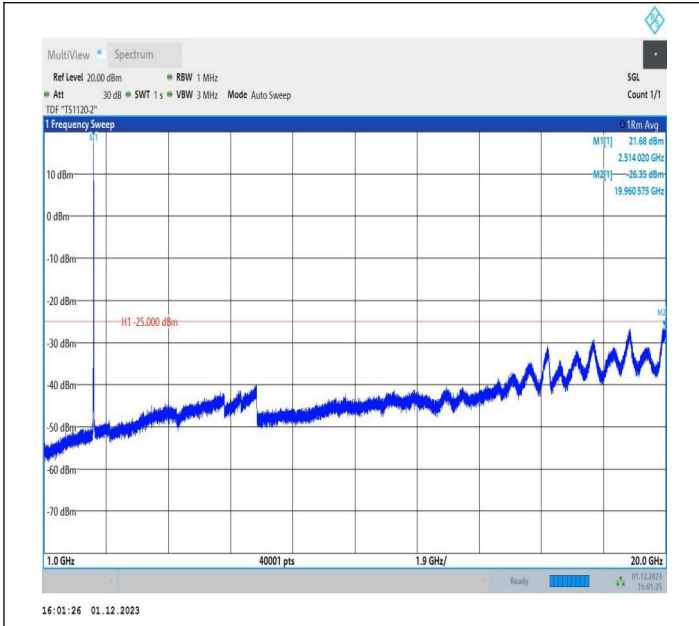

7-7-15MHz-15MHz-64QAM-64QAM-20825-20975-1RB#74-0R
B#0-0.15~30MHz-PASS

7-7-15MHz-15MHz-64QAM-64QAM-20825-20975-1RB#74-0R
B#0-1000~20000MHz-PASS