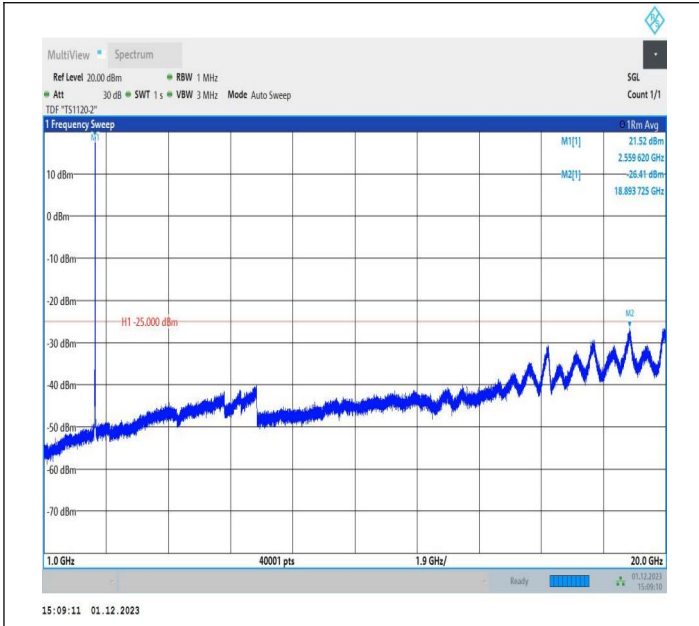

7-7-15MHz-10MHz-64QAM-64QAM-21277-21397-1RB#74-0R
B#0-0.15~30MHz-PASS

7-7-15MHz-10MHz-64QAM-64QAM-21277-21397-1RB#74-0R
B#0-1000~20000MHz-PASS