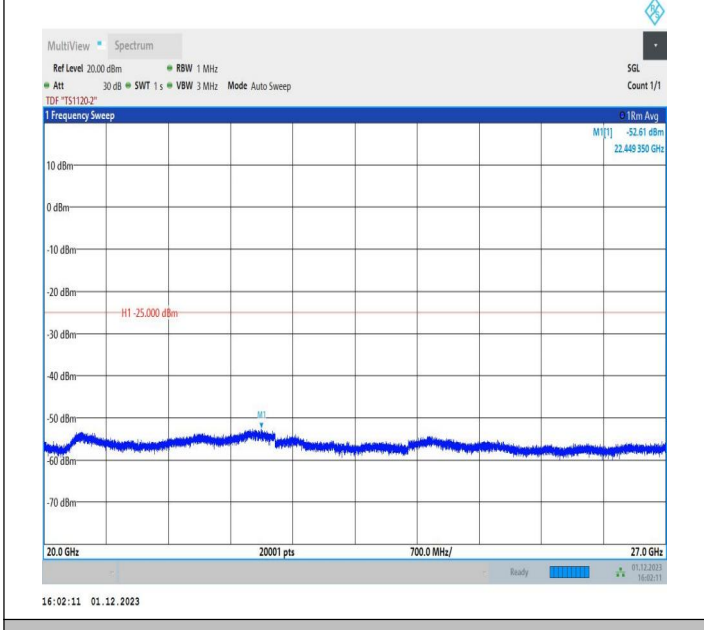

7-7-15MHz-15MHz-QPSK-QPSK-20825-20975-1RB#0-1RB#7
4-30~100MHz-PASS

7-7-15MHz-15MHz-QPSK-QPSK-20825-20975-1RB#0-1RB#7
4-20000~27000MHz-PASS