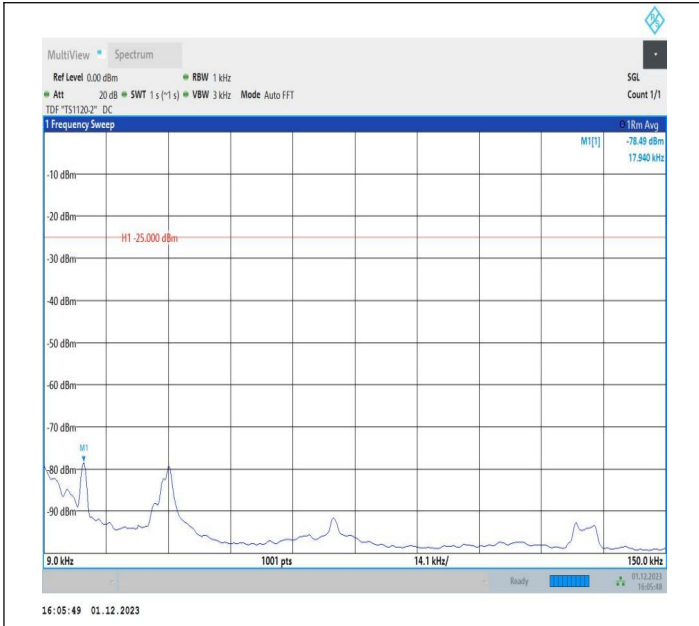

7-7-15MHz-15MHz-64QAM-64QAM-20825-20975-75RB#0-75
RB#0-1000~20000MHz-PASS

7-7-15MHz-15MHz-QPSK-QPSK-21025-21175-1RB#0-ORB#0-0.009~0.15MHz-PASS