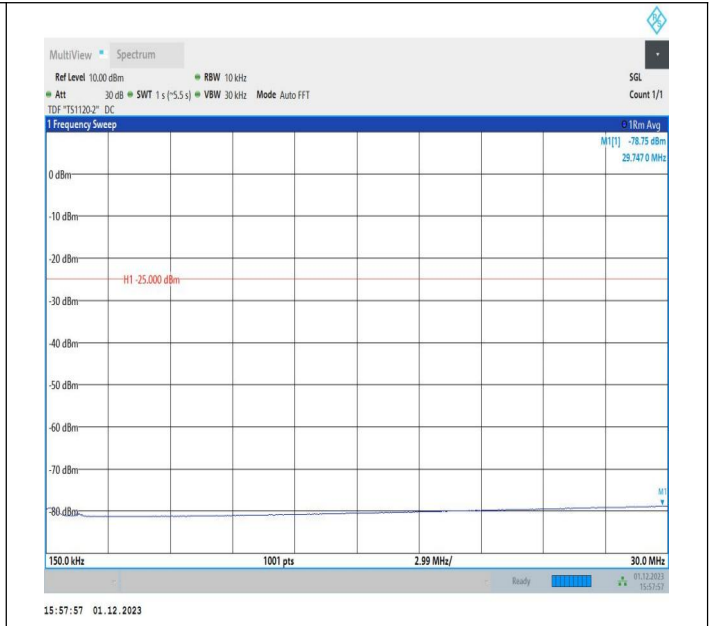

7-7-15MHz-15MHz-QPSK-QPSK-20825-20975-1RB#0-0RB#0
-0.15~30MHz-PASS