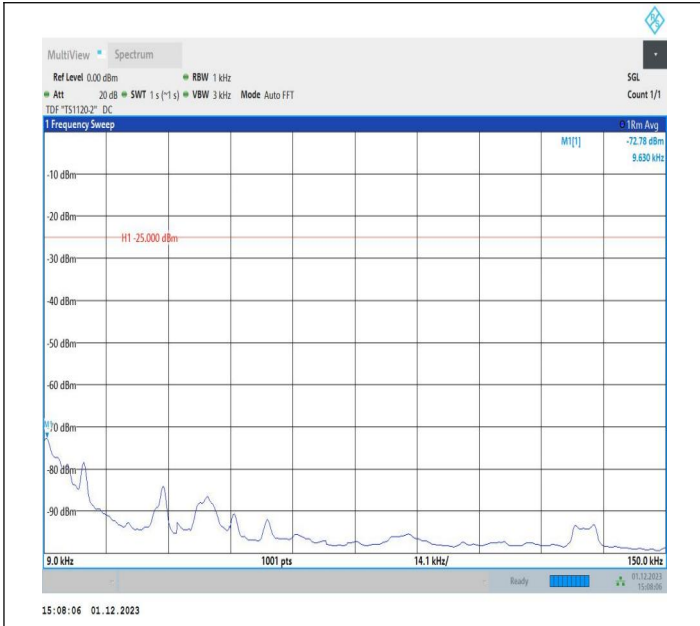

7-7-15MHz-10MHz-QPSK-QPSK-21277-21397-1RB#74-0RB#
0-1000~20000MHz-PASS

7-7-15MHz-10MHz-16QAM-16QAM-21277-21397-1RB#74-OR
B#0-0.009~0.15MHz-PASS