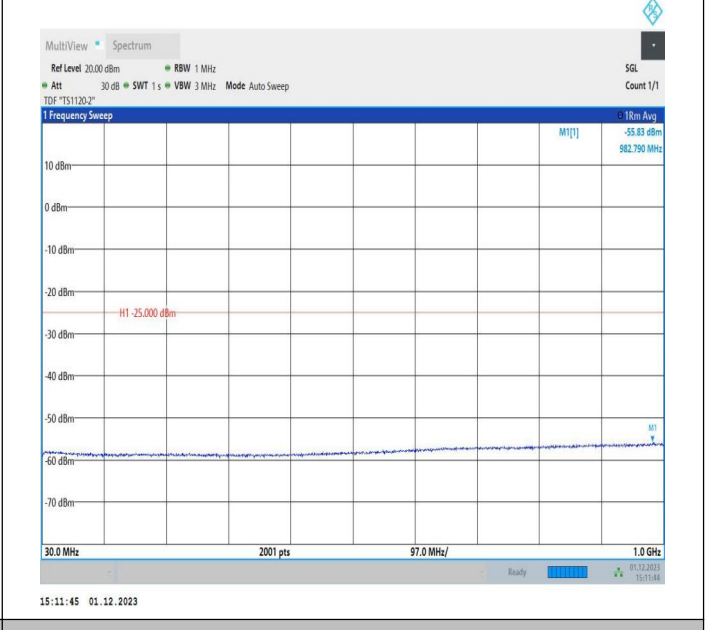

7-7-15MHz-10MHz-QPSK-QPSK-21277-21397-75RB#0-50RB
#0-0.009~0.15MHz-PASS

7-7-15MHz-10MHz-QPSK-QPSK-21277-21397-75RB#0-50RB
#0-30~1000MHz-PASS