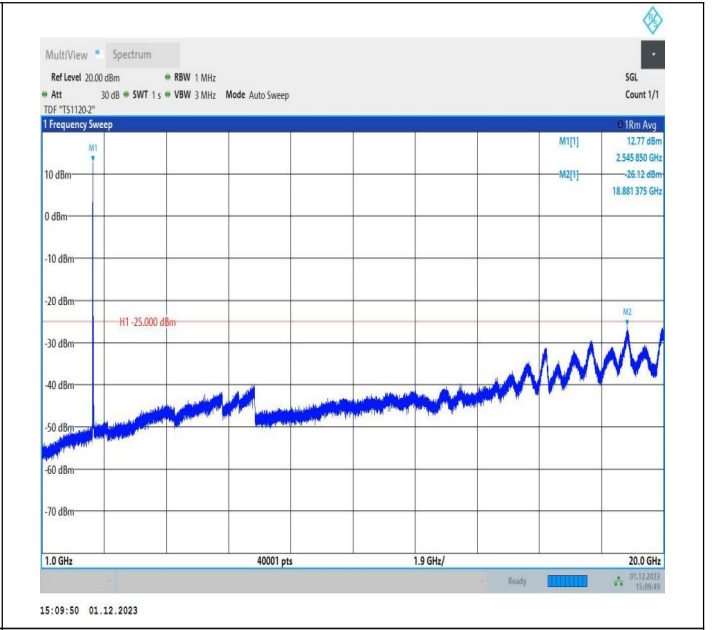

7-7-15MHz-10MHz-QPSK-QPSK-21277-21397-1RB#0-1RB#4
9-1000~20000MHz-PASS