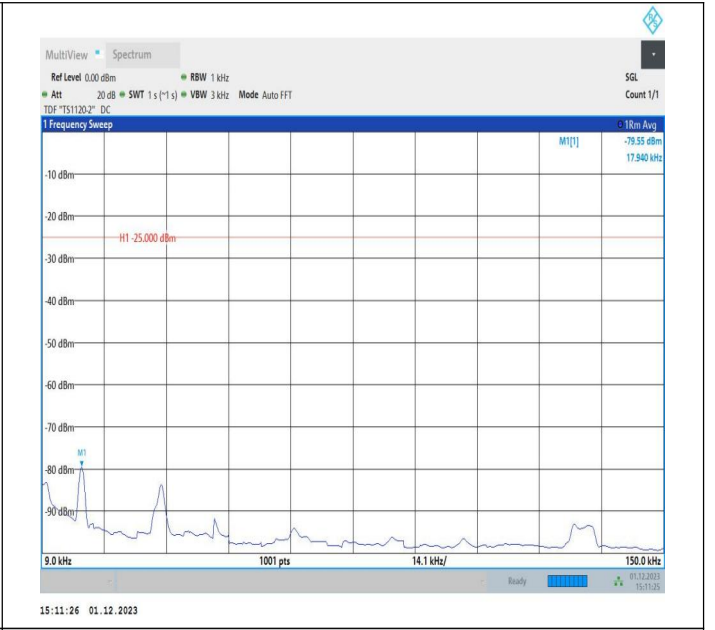

7-7-15MHz-10MHz-64QAM-64QAM-21277-21397-1RB#0-1RB
#49-1000~20000MHz-PASS

7-7-15MHz-10MHz-QPSK-QPSK-21277-21397-75RB#0-50RB
#0-0.009~0.15MHz-PASS