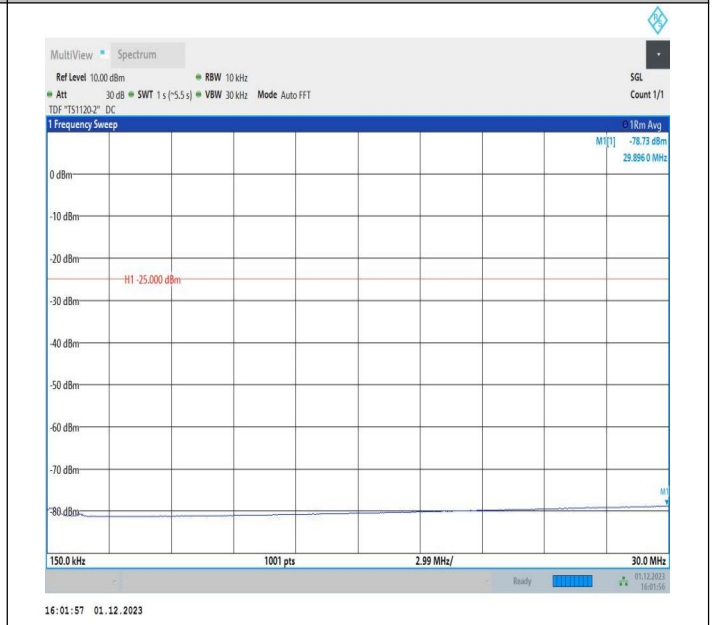

7-7-15MHz-15MHz-64QAM-64QAM-20825-20975-1RB#74-0R
B#0-20000~27000MHz-PASS

7-7-15MHz-15MHz-QPSK-QPSK-20825-20975-1RB#0-1RB#7
4-0.15~30MHz-PASS