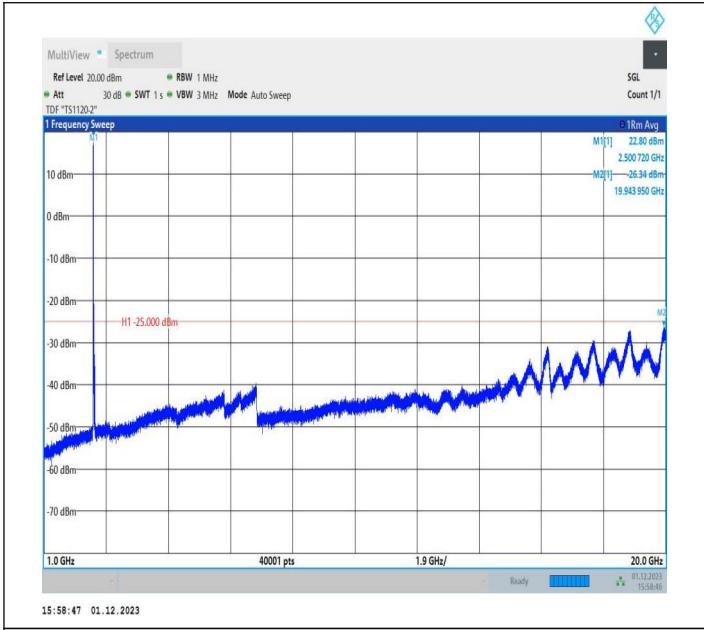

7-7-15MHz-15MHz-16QAM-16QAM-20825-20975-1RB#0-0RB
#0-0.15~30MHz-PASS

7-7-15MHz-15MHz-16QAM-16QAM-20825-20975-1RB#0-ORB
#0-1000~20000MHz-PASS