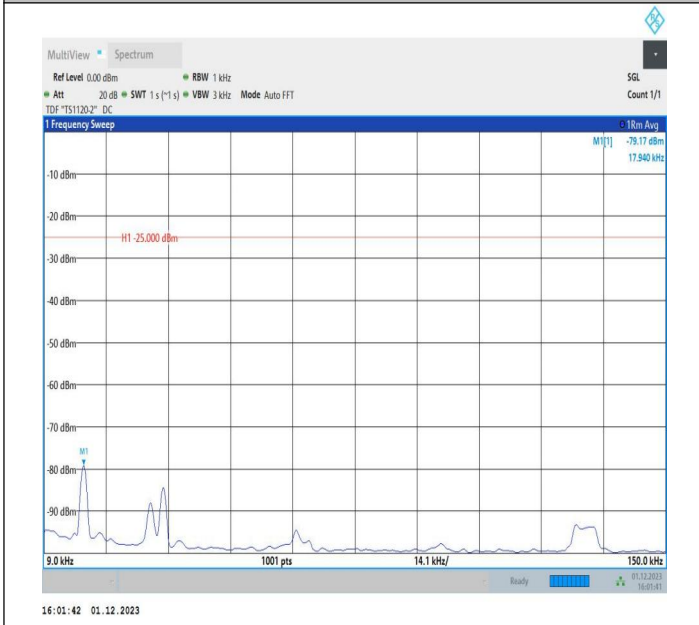

7-7-15MHz-15MHz-64QAM-64QAM-20825-20975-1RB#74-0R
B#0-1000~20000MHz-PASS

7-7-15MHz-15MHz-QPSK-QPSK-20825-20975-1RB#0-1RB#7
4-0.009~0.15MHz-PASS