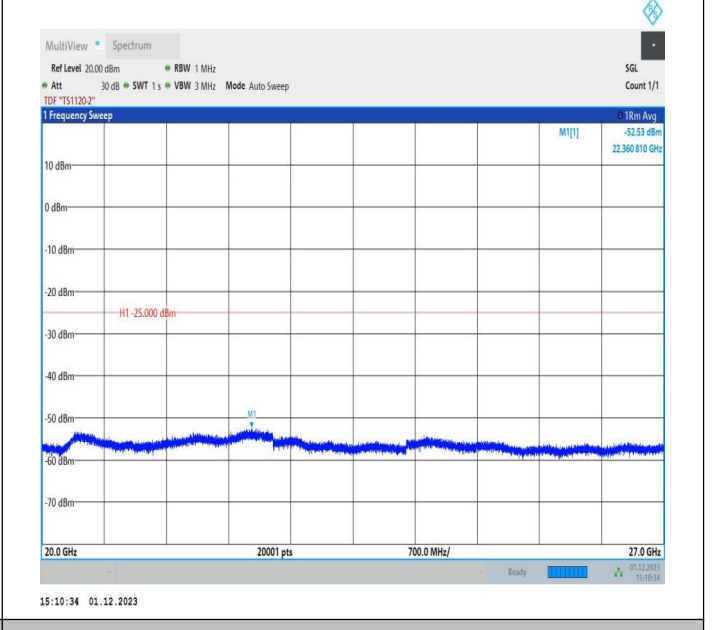

7-7-15MHz-10MHz-16QAM-16QAM-21277-21397-1RB#0-1RB
#49-30~100MHz-PASS

7-7-15MHz-10MHz-16QAM-16QAM-21277-21397-1RB#0-1RB
#49-20000~27000MHz-PASS