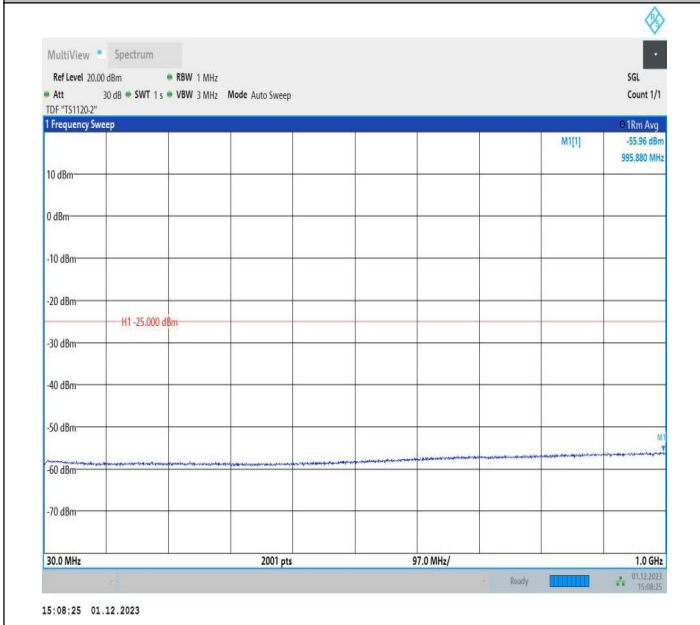

7-7-15MHz-10MHz-16QAM-16QAM-21277-21397-1RB#74-OR
B#0-0.009~0.15MHz-PASS

7-7-15MHz-10MHz-16QAM-16QAM-21277-21397-1RB#74-OR
B#0-30~1000MHz-PASS