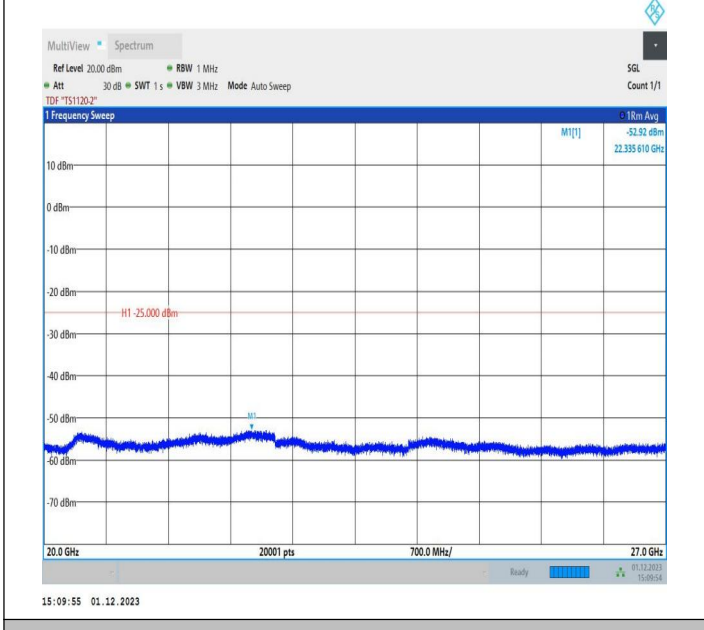

7-7-15MHz-10MHz-QPSK-QPSK-21277-21397-1RB#0-1RB#4
9-30~1000MHz-PASS

7-7-15MHz-10MHz-QPSK-QPSK-21277-21397-1RB#0-1RB#4
9-20000~27000MHz-PASS