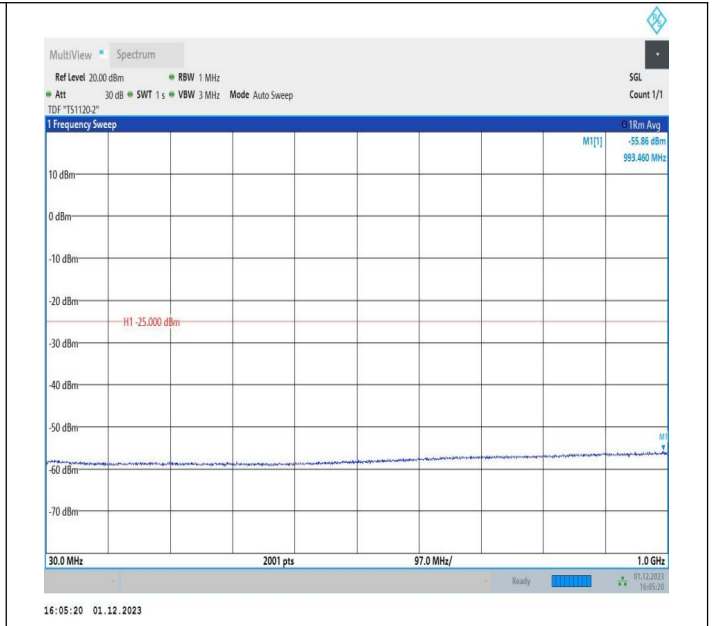

7-7-15MHz-15MHz-64QAM-64QAM-20825-20975-75RB#0-75
RB#0-0.009~0.15MHz-PASS

7-7-15MHz-15MHz-64QAM-64QAM-20825-20975-75RB#0-75
RB#0-30~1000MHz-PASS