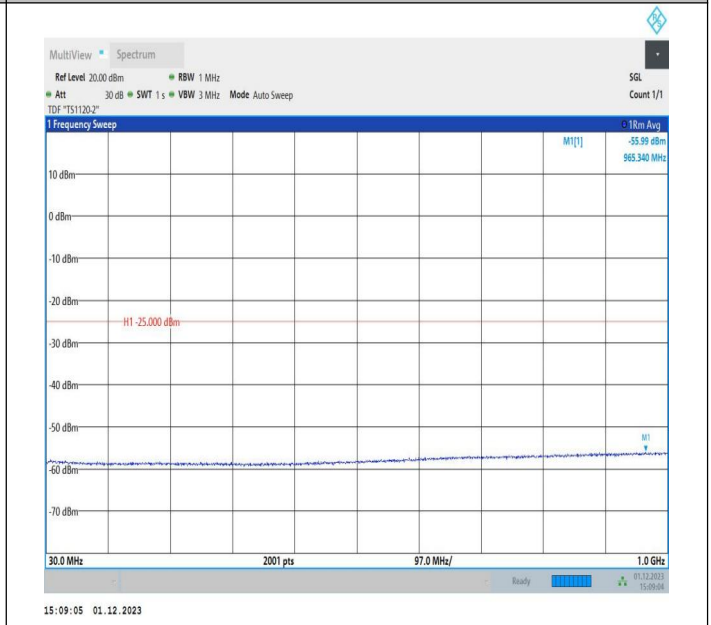

7-7-15MHz-10MHz-64QAM-64QAM-21277-21397-1RB#74-0R
B#0-0.009~0.15MHz-PASS

7-7-15MHz-10MHz-64QAM-64QAM-21277-21397-1RB#74-0R
B#0-30~1000MHz-PASS