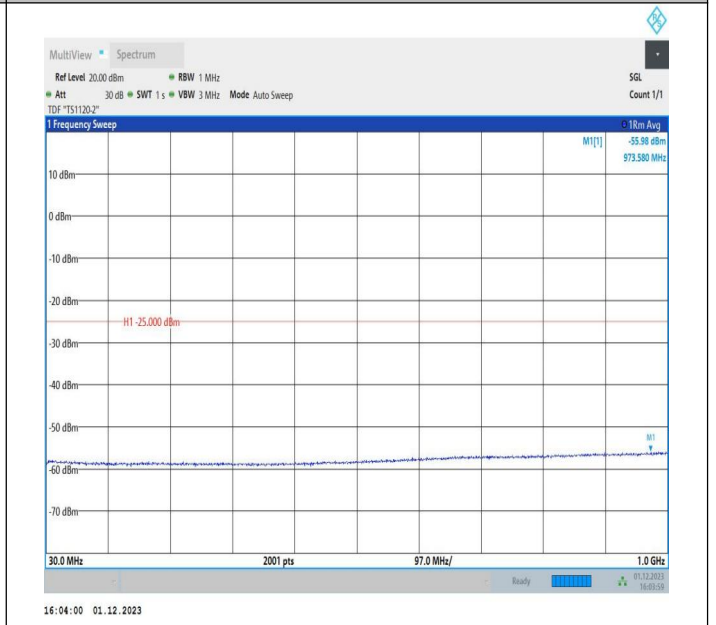

7-7-15MHz-15MHz-QPSK-QPSK-20825-20975-75RB#0-75RB
#0-0.009~0.15MHz-PASS

7-7-15MHz-15MHz-QPSK-QPSK-20825-20975-75RB#0-75RB
#0-30~1000MHz-PASS