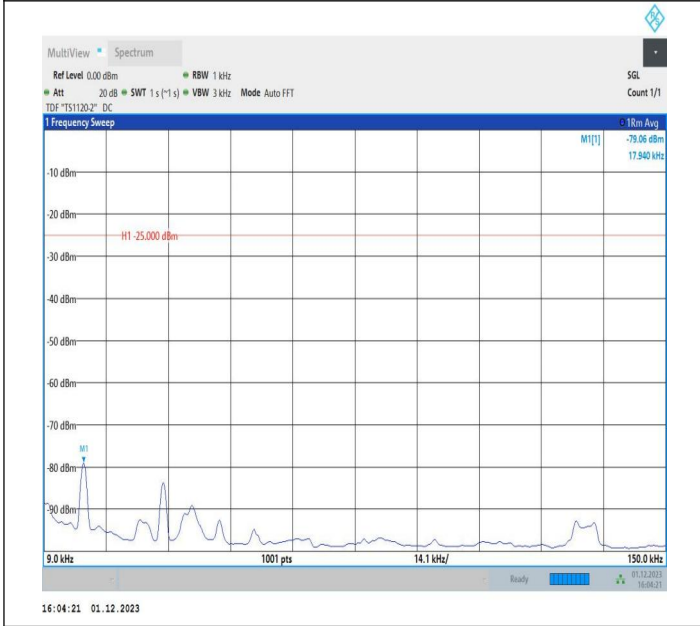

7-7-15MHz-15MHz-QPSK-QPSK-20825-20975-75RB#0-75RB #0-1000~20000MHz-PASS

7-7-15MHz-15MHz-16QAM-16QAM-20825-20975-75RB#0-75 RB#0-0.009~0.15MHz-PASS