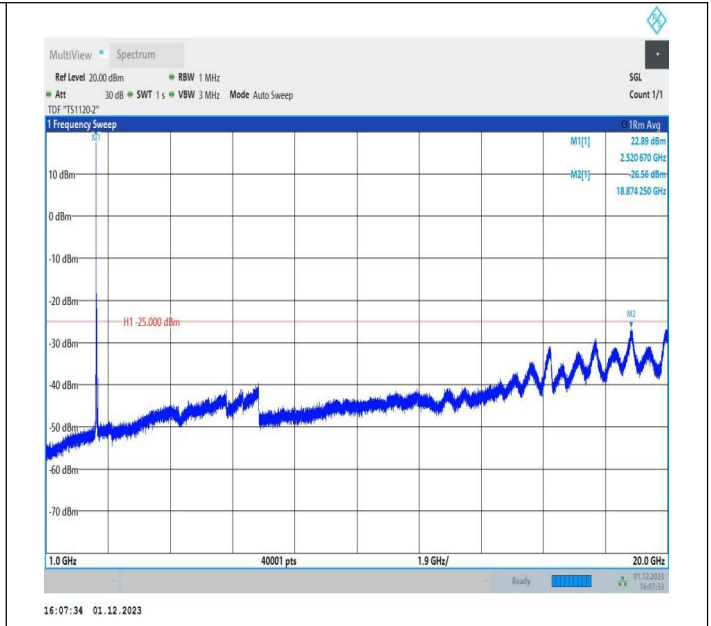

7-7-15MHz-15MHz-64QAM-64QAM-21025-21175-1RB#0-ORB
#0-0.15~30MHz-PASS

7-7-15MHz-15MHz-64QAM-64QAM-21025-21175-1RB#0-ORB
#0-1000~20000MHz-PASS