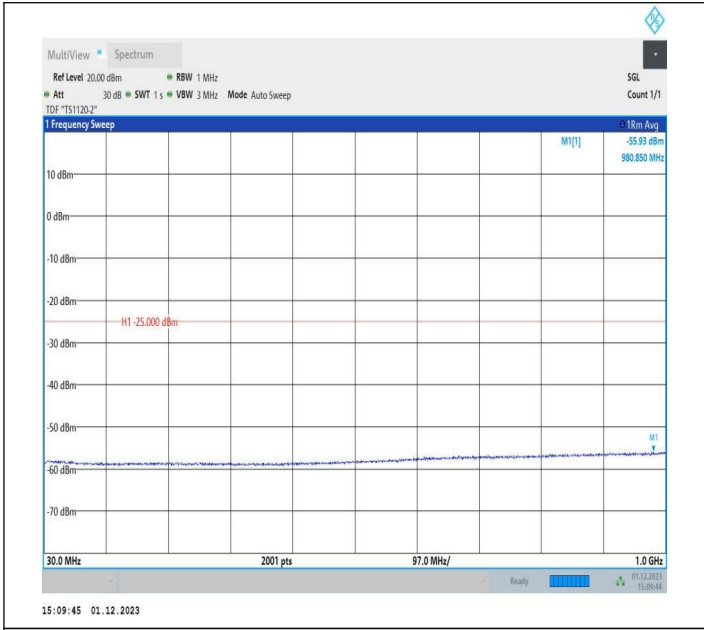

7-7-15MHz-10MHz-QPSK-QPSK-21277-21397-1RB#0-1RB#4
9-0.009~0.15MHz-PASS

7-7-15MHz-10MHz-QPSK-QPSK-21277-21397-1RB#0-1RB#4
9-0.15~30MHz-PASS

7-7-15MHz-10MHz-QPSK-QPSK-21277-21397-1RB#0-1RB#4
9-30~1000MHz-PASS