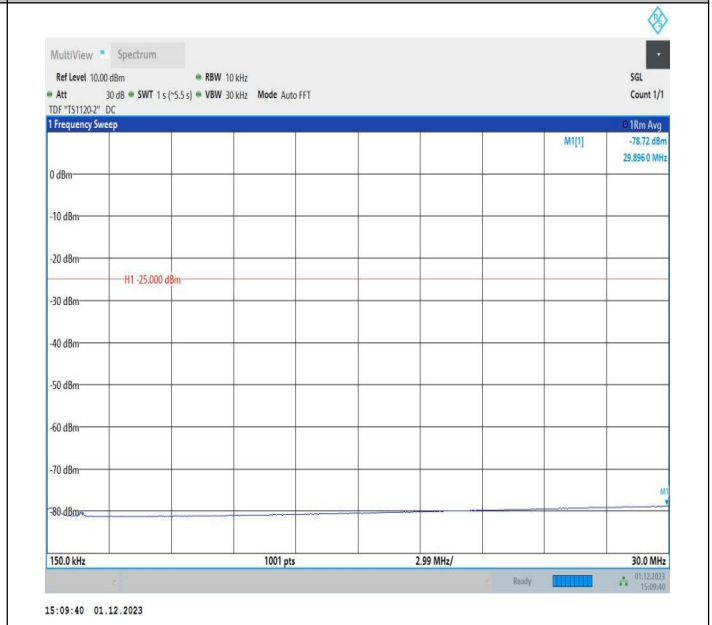

7-7-15MHz-10MHz-64QAM-64QAM-21277-21397-1RB#74-0R
B#0-20000~27000MHz-PASS

7-7-15MHz-10MHz-QPSK-QPSK-21277-21397-1RB#0-1RB#4
9-0.15~30MHz-PASS