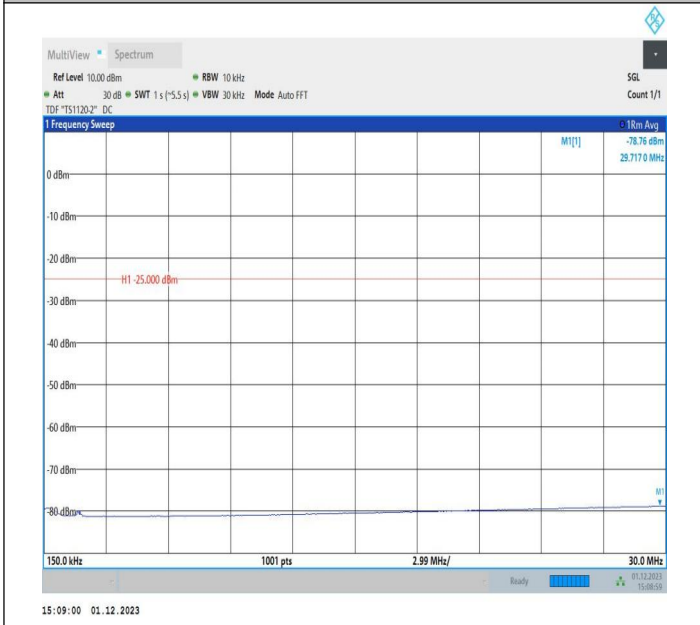

7-7-15MHz-10MHz-16QAM-16QAM-21277-21397-1RB#74-0R
B#0-20000~27000MHz-PASS

7-7-15MHz-10MHz-64QAM-64QAM-21277-21397-1RB#74-0R
B#0-0.15~30MHz-PASS