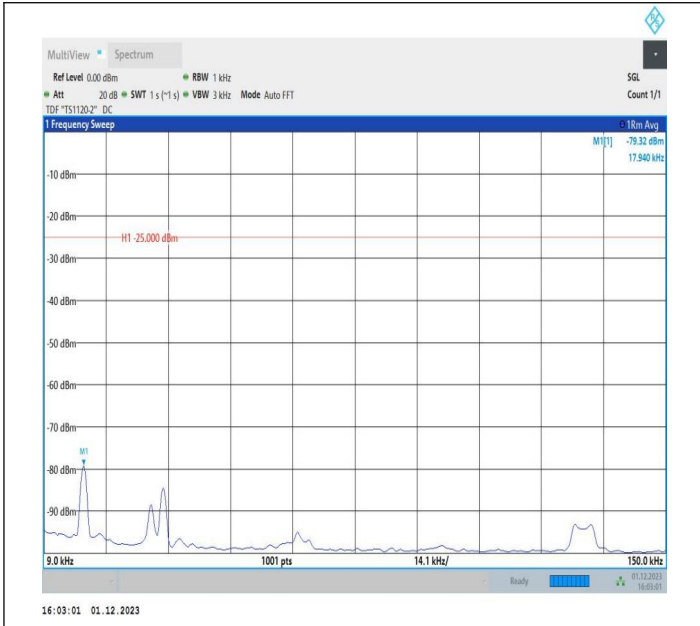

7-7-15MHz-15MHz-16QAM-16QAM-20825-20975-1RB#0-1RB
#74-1000~20000MHz-PASS

7-7-15MHz-15MHz-64QAM-64QAM-20825-20975-1RB#0-1RB
#74-0.009~0.15MHz-PASS