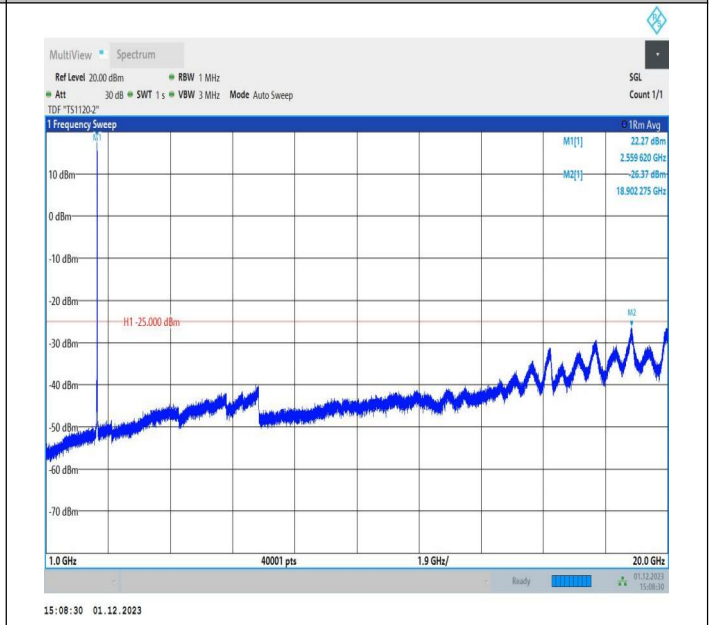

7-7-15MHz-10MHz-16QAM-16QAM-21277-21397-1RB#74-OR
B#0-0.15~30MHz-PASS

7-7-15MHz-10MHz-16QAM-16QAM-21277-21397-1RB#74-OR
B#0-1000~20000MHz-PASS