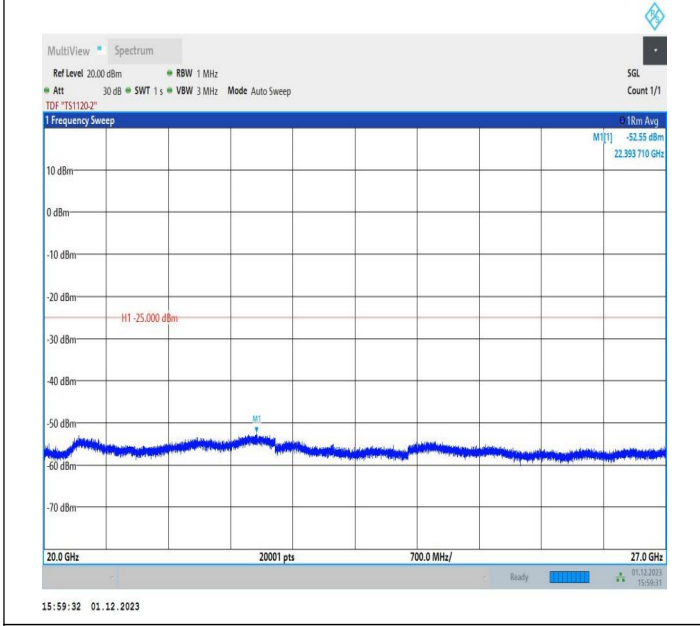

7-7-15MHz-15MHz-64QAM-64QAM-20825-20975-1RB#0-ORB
#0-30~1000MHz-PASS

7-7-15MHz-15MHz-64QAM-64QAM-20825-20975-1RB#0-ORB
#0-20000~27000MHz-PASS