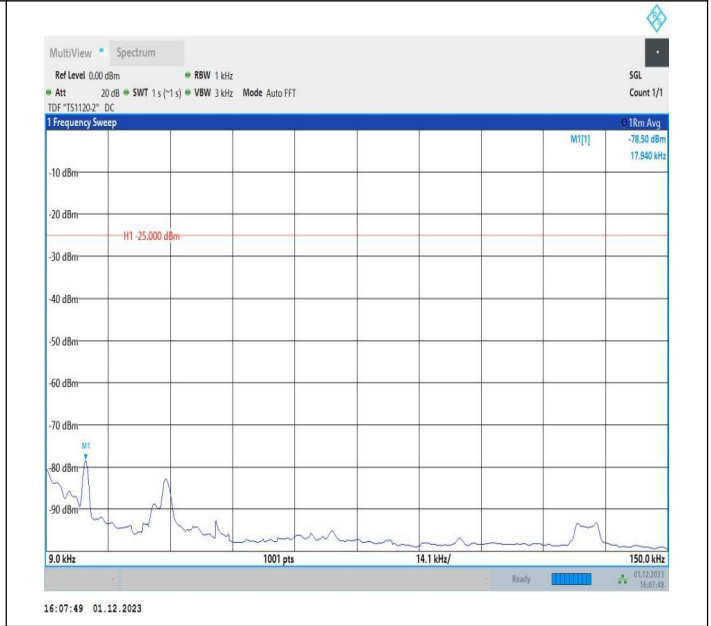

7-7-15MHz-15MHz-64QAM-64QAM-21025-21175-1RB#0-ORB
#0-1000~20000MHz-PASS

7-7-15MHz-15MHz-QPSK-QPSK-21025-21175-1RB#74-0RB#
0-0.009~0.15MHz-PASS