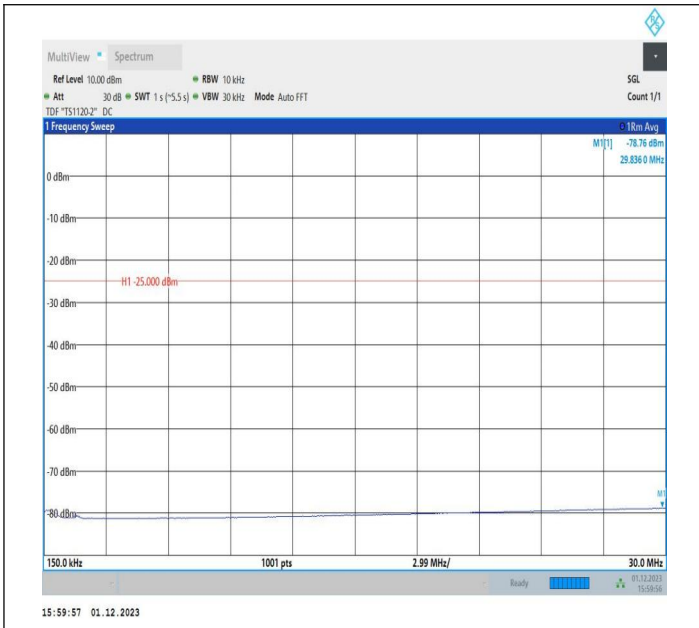

7-7-15MHz-15MHz-64QAM-64QAM-20825-20975-1RB#0-ORB
#0-20000~27000MHz-PASS

7-7-15MHz-15MHz-QPSK-QPSK-20825-20975-1RB#74-0RB#
0-0.15~30MHz-PASS