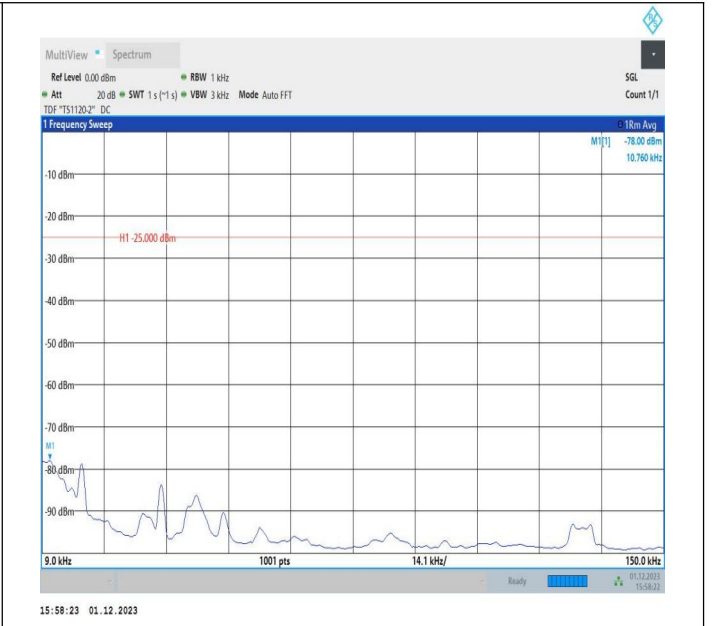

7-7-15MHz-15MHz-QPSK-QPSK-20825-20975-1RB#0-0RB#0
-1000~20000MHz-PASS

7-7-15MHz-15MHz-16QAM-16QAM-20825-20975-1RB#0-0RB
#0-0.009~0.15MHz-PASS