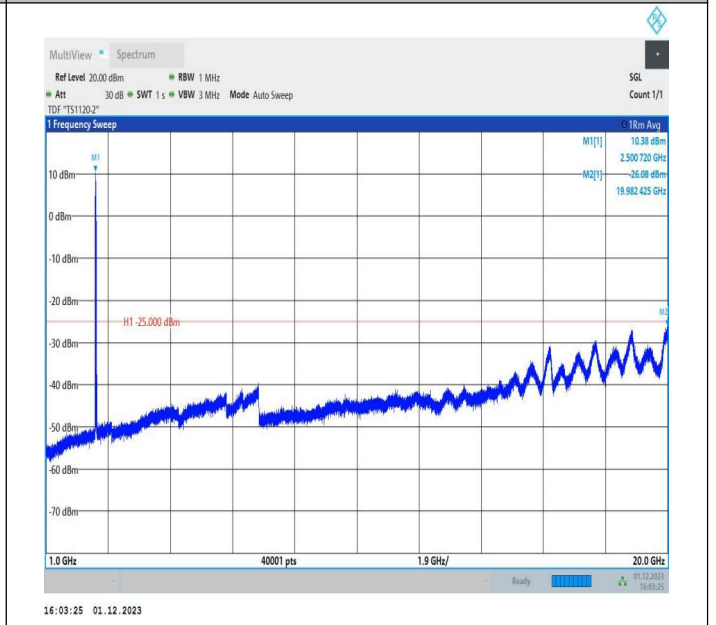

7-7-15MHz-15MHz-64QAM-64QAM-20825-20975-1RB#0-1RB
#74-0.15~30MHz-PASS

7-7-15MHz-15MHz-64QAM-64QAM-20825-20975-1RB#0-1RB
#74-1000~20000MHz-PASS