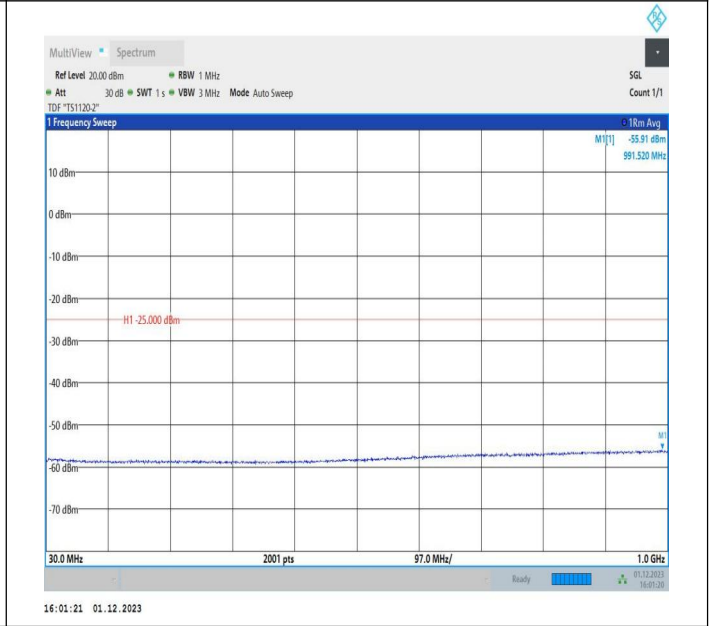

7-7-15MHz-15MHz-64QAM-64QAM-20825-20975-1RB#74-0R
B#0-0.009~0.15MHz-PASS

7-7-15MHz-15MHz-64QAM-64QAM-20825-20975-1RB#74-0R
B#0-30~1000MHz-PASS