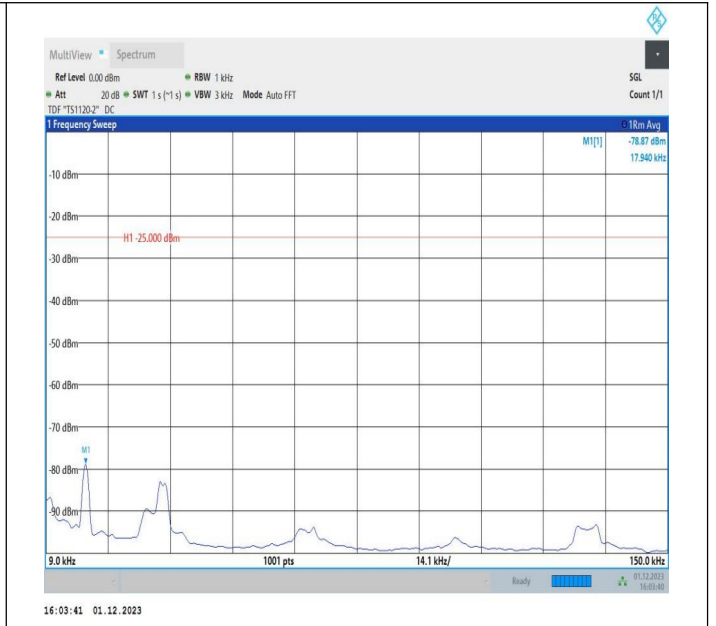

7-7-15MHz-15MHz-64QAM-64QAM-20825-20975-1RB#0-1RB
#74-1000~20000MHz-PASS

7-7-15MHz-15MHz-QPSK-QPSK-20825-20975-75RB#0-75RB
#0-0.009~0.15MHz-PASS