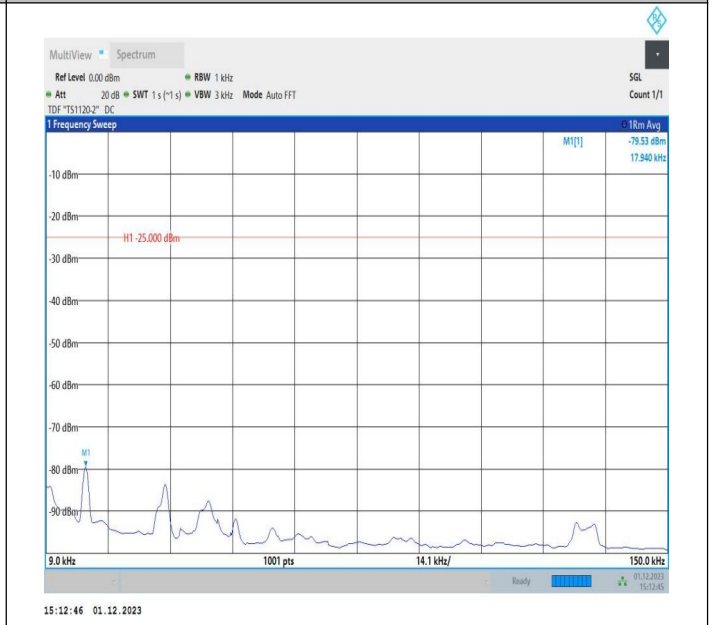

7-7-15MHz-10MHz-16QAM-16QAM-21277-21397-75RB#0-50
RB#0-1000~20000MHz-PASS

7-7-15MHz-10MHz-64QAM-64QAM-21277-21397-75RB#0-50
RB#0-0.009~0.15MHz-PASS