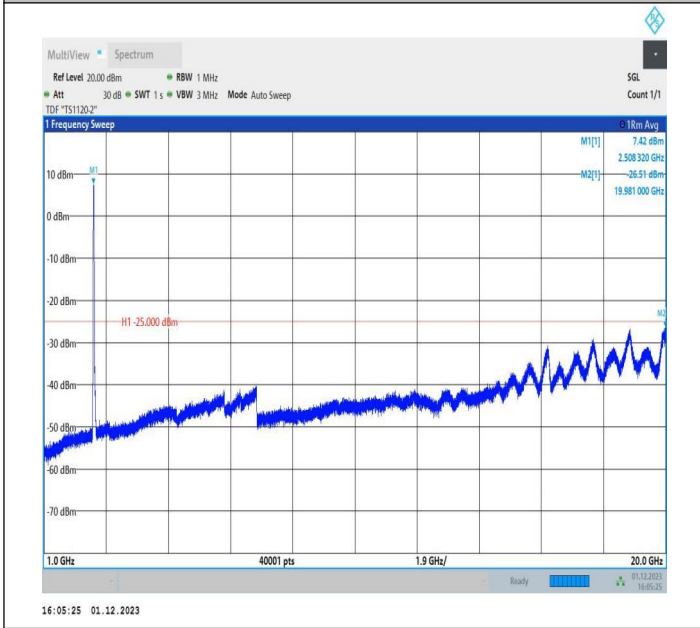

7-7-15MHz-15MHz-64QAM-64QAM-20825-20975-75RB#0-75
RB#0-0.15~30MHz-PASS

7-7-15MHz-15MHz-64QAM-64QAM-20825-20975-75RB#0-75
RB#0-1000~20000MHz-PASS