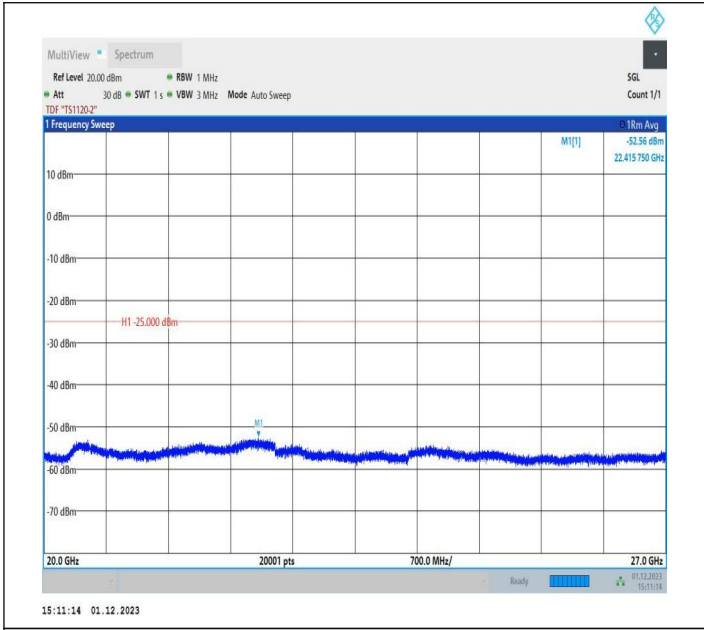

7-7-15MHz-10MHz-64QAM-64QAM-21277-21397-1RB#0-1RB
#49-30~1000MHz-PASS

7-7-15MHz-10MHz-64QAM-64QAM-21277-21397-1RB#0-1RB
#49-20000~27000MHz-PASS