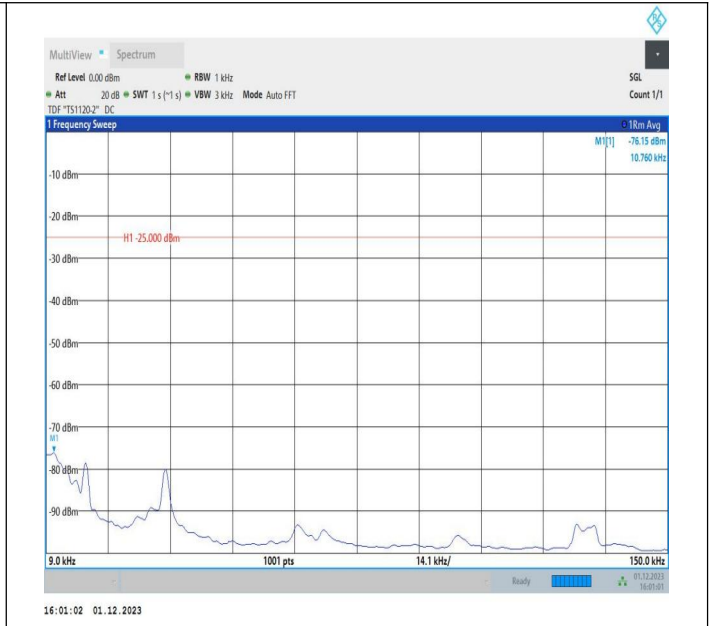

7-7-15MHz-15MHz-64QAM-64QAM-20825-20975-1RB#74-0R
B#0-0.009~0.15MHz-PASS