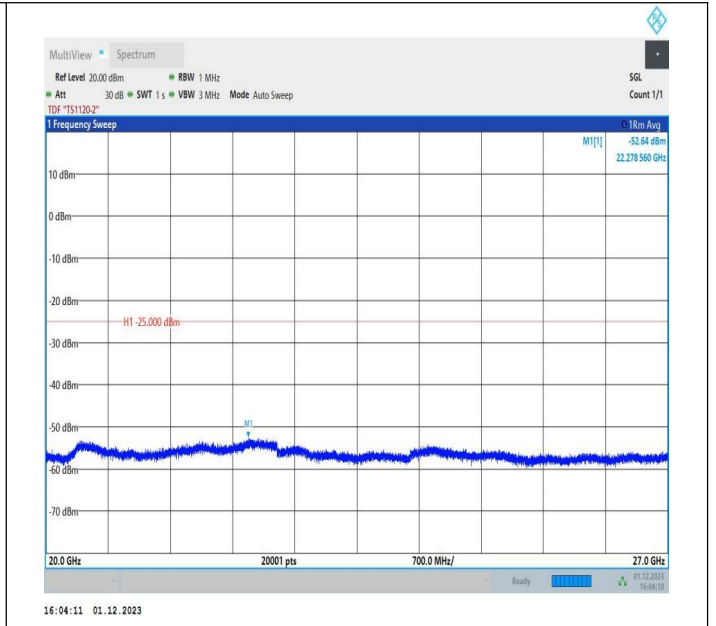

7-7-15MHz-15MHz-QPSK-QPSK-20825-20975-75RB#0-75RB
#0-30~1000MHz-PASS

7-7-15MHz-15MHz-QPSK-QPSK-20825-20975-75RB#0-75RB #0-20000~27000MHz-PASS