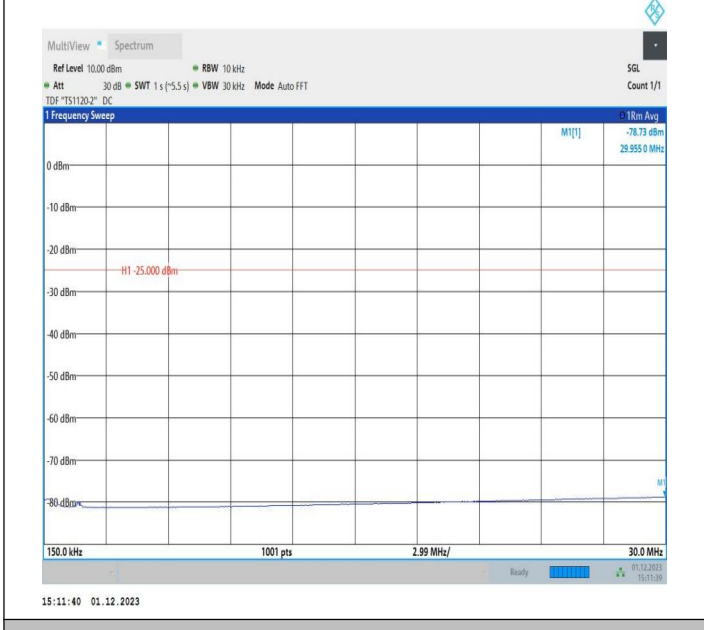

7-7-15MHz-10MHz-64QAM-64QAM-21277-21397-1RB#0-1RB
#49-20000~27000MHz-PASS

7-7-15MHz-10MHz-QPSK-QPSK-21277-21397-75RB#0-50RB
#0-0.15~30MHz-PASS