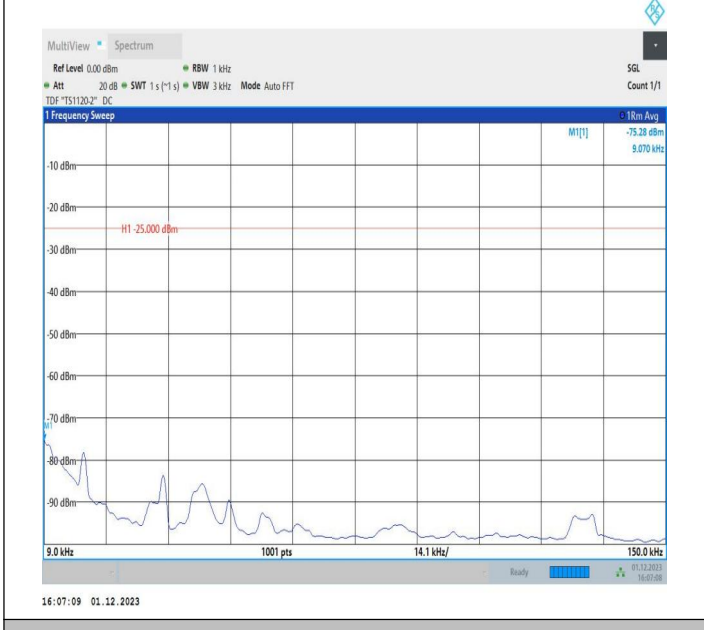

7-7-15MHz-15MHz-16QAM-16QAM-21025-21175-1RB#0-ORB
#0-1000~20000MHz-PASS

7-7-15MHz-15MHz-64QAM-64QAM-21025-21175-1RB#0-ORB
#0-0.009~0.15MHz-PASS