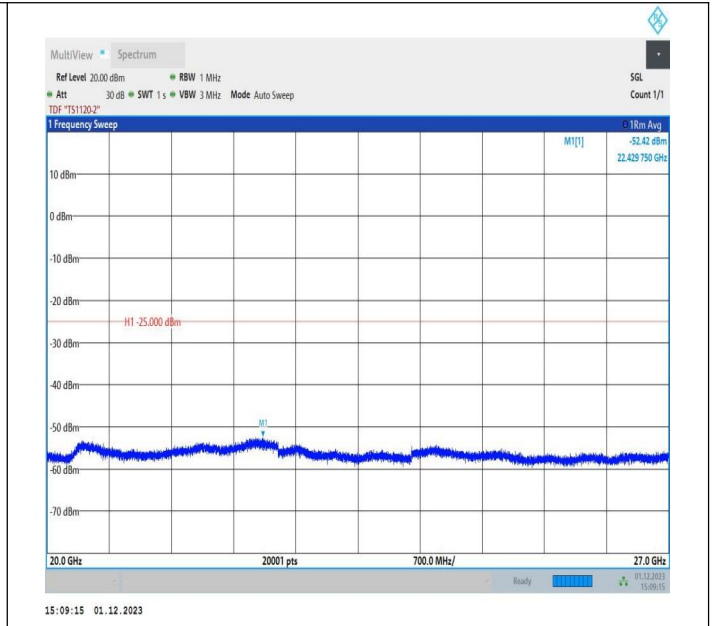

7-7-15MHz-10MHz-64QAM-64QAM-21277-21397-1RB#74-0R
B#0-30~1000MHz-PASS

7-7-15MHz-10MHz-64QAM-64QAM-21277-21397-1RB#74-0R
B#0-20000~27000MHz-PASS