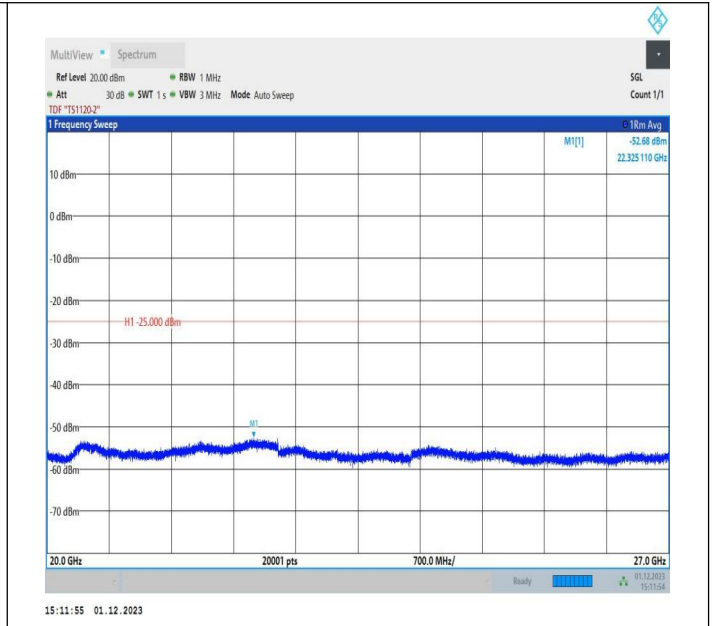

7-7-15MHz-10MHz-QPSK-QPSK-21277-21397-75RB#0-50RB
#0-30~1000MHz-PASS

7-7-15MHz-10MHz-QPSK-QPSK-21277-21397-75RB#0-50RB
#0-20000~27000MHz-PASS