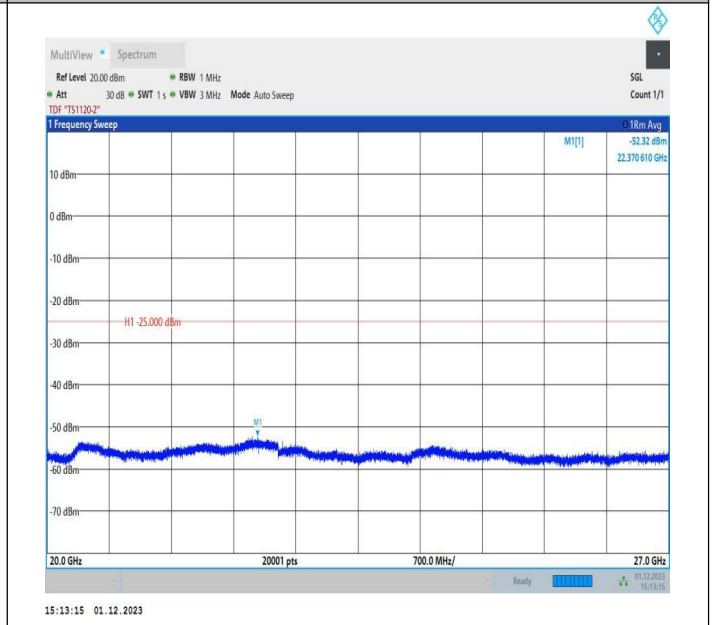

7-7-15MHz-10MHz-64QAM-64QAM-21277-21397-75RB#0-50
RB#0-30~1000MHz-PASS

7-7-15MHz-10MHz-64QAM-64QAM-21277-21397-75RB#0-50
RB#0-20000~27000MHz-PASS