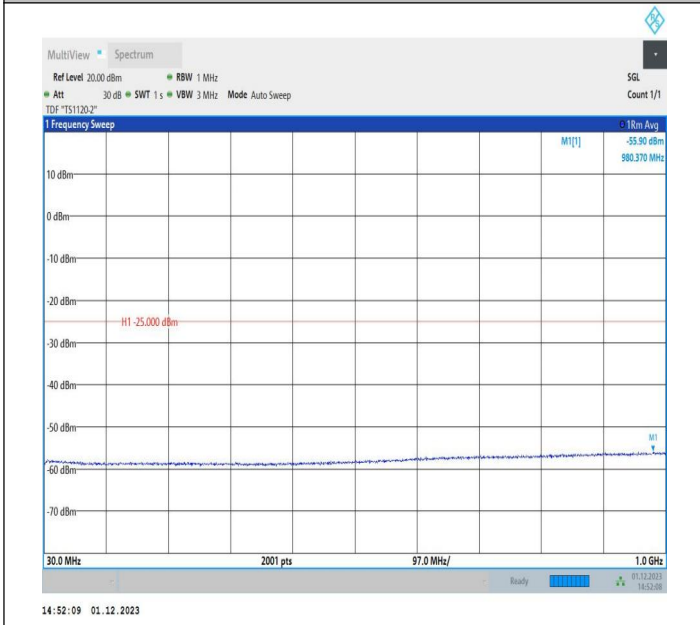

7-7-15MHz-10MHz-16QAM-16QAM-20825-20945-1RB#74-OR
B#0-0.009~0.15MHz-PASS

7-7-15MHz-10MHz-16QAM-16QAM-20825-20945-1RB#74-OR
B#0-30~1000MHz-PASS