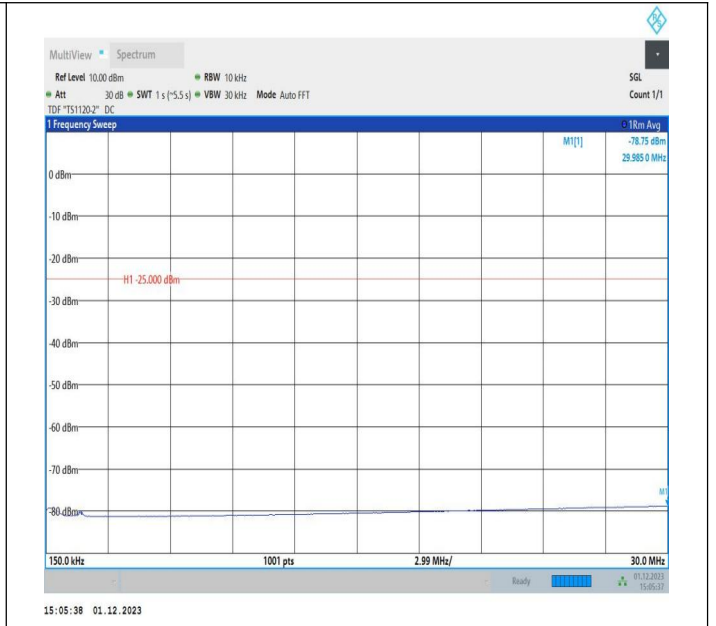

7-7-15MHz-10MHz-64QAM-64QAM-21051-21171-75RB#0-50
RB#0-20000~27000MHz-PASS

7-7-15MHz-10MHz-QPSK-QPSK-21277-21397-1RB#0-0RB#0
-0.15~30MHz-PASS