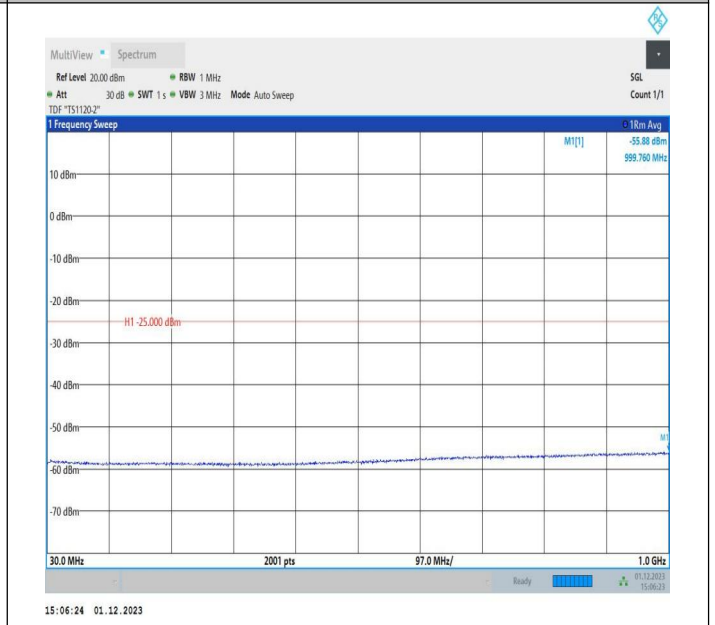

7-7-15MHz-10MHz-16QAM-16QAM-21277-21397-1RB#0-0RB
#0-0.009~0.15MHz-PASS

7-7-15MHz-10MHz-16QAM-16QAM-21277-21397-1RB#0-0RB
#0-30~1000MHz-PASS