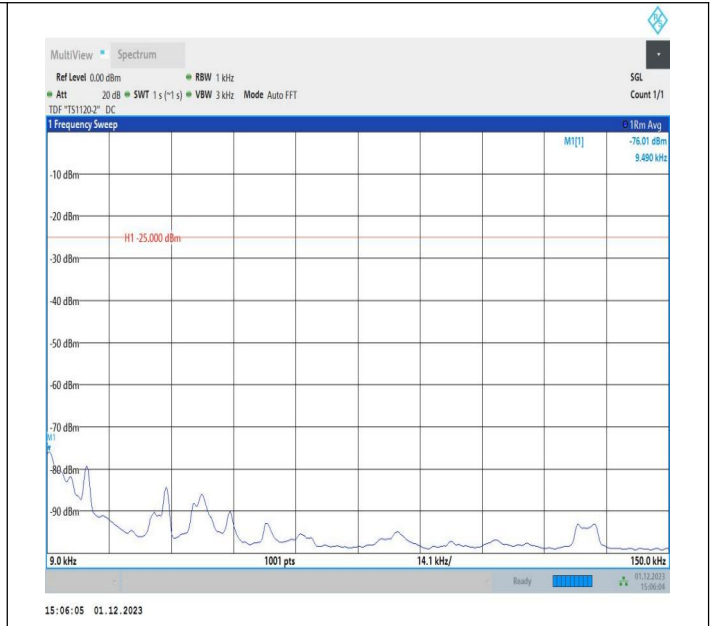

7-7-15MHz-10MHz-QPSK-QPSK-21277-21397-1RB#0-0RB#0
-1000~20000MHz-PASS

7-7-15MHz-10MHz-16QAM-16QAM-21277-21397-1RB#0-0RB
#0-0.009~0.15MHz-PASS