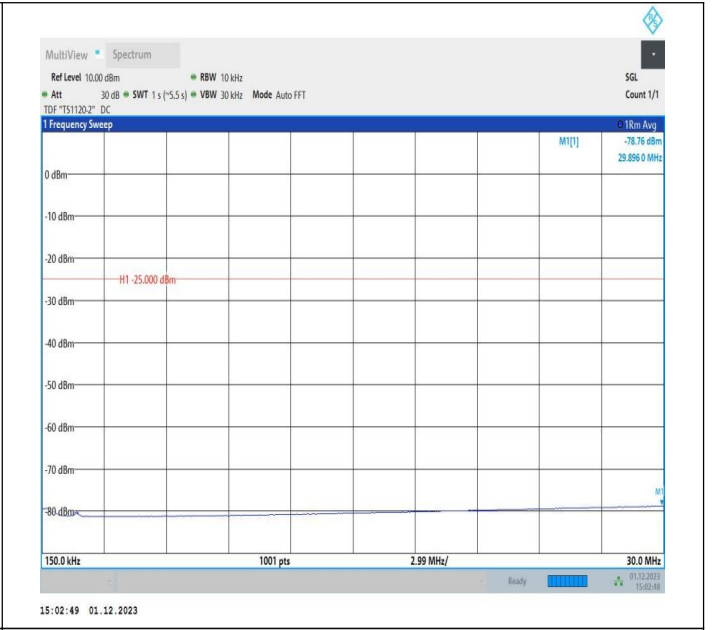

7-7-15MHz-10MHz-64QAM-64QAM-21051-21171-1RB#0-1RB
#49-0.15~30MHz-PASS