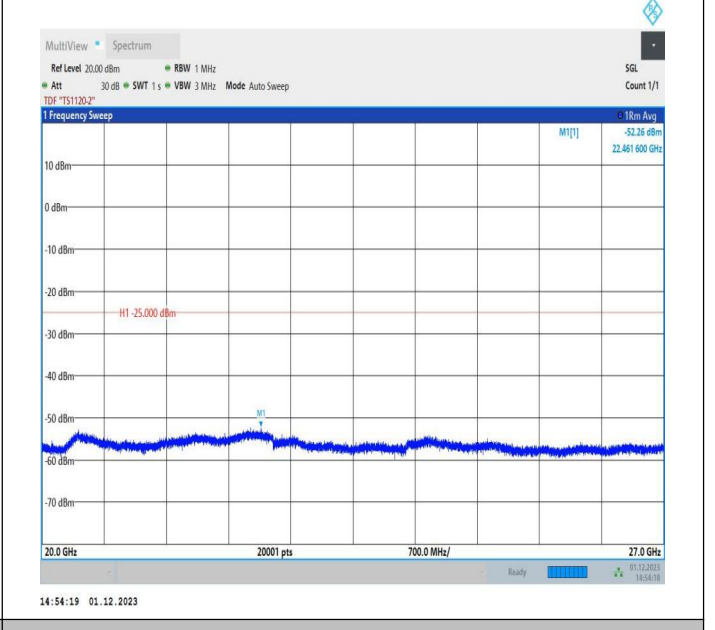

7-7-15MHz-10MHz-16QAM-16QAM-20825-20945-1RB#0-1RB
#49-30~100MHz-PASS

7-7-15MHz-10MHz-16QAM-16QAM-20825-20945-1RB#0-1RB
#49-20000~27000MHz-PASS