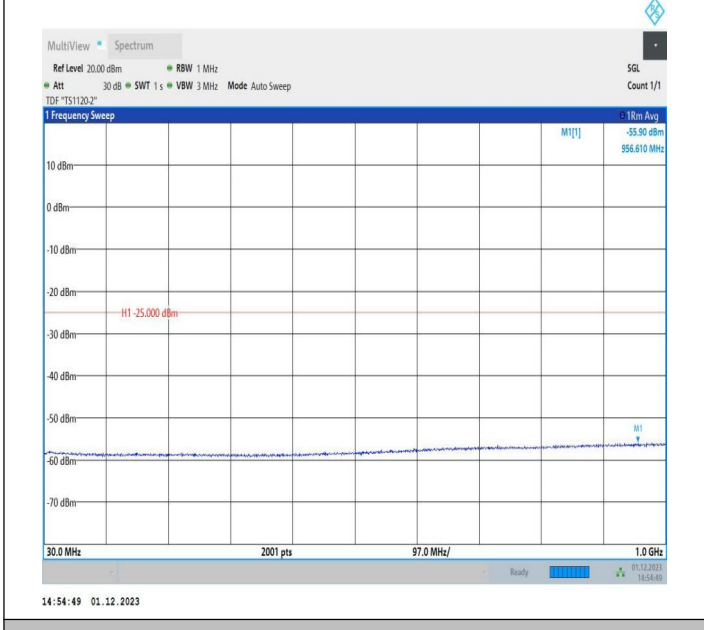

7-7-15MHz-10MHz-64QAM-64QAM-20825-20945-1RB#0-1RB
#49-0.009~0.15MHz-PASS

7-7-15MHz-10MHz-64QAM-64QAM-20825-20945-1RB#0-1RB
#49-30~1000MHz-PASS