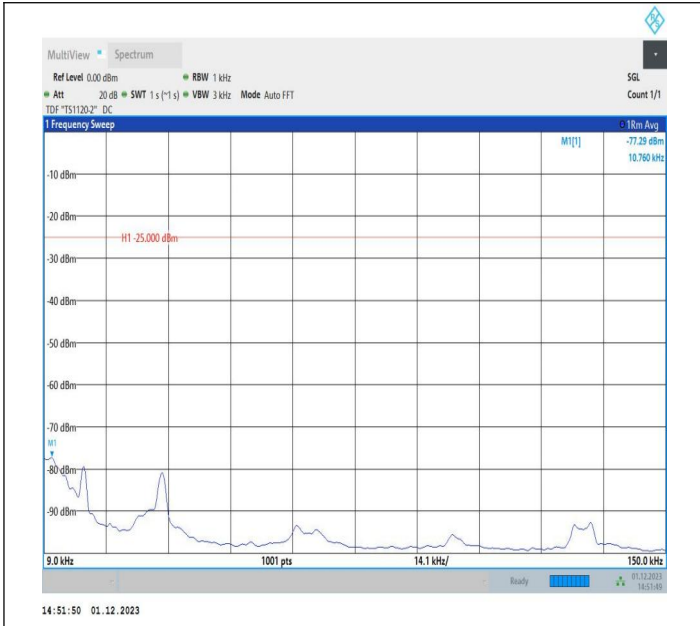

7-7-15MHz-10MHz-QPSK-QPSK-20825-20945-1RB#74-0RB#
0-1000~20000MHz-PASS

7-7-15MHz-10MHz-16QAM-16QAM-20825-20945-1RB#74-OR
B#0-0.009~0.15MHz-PASS