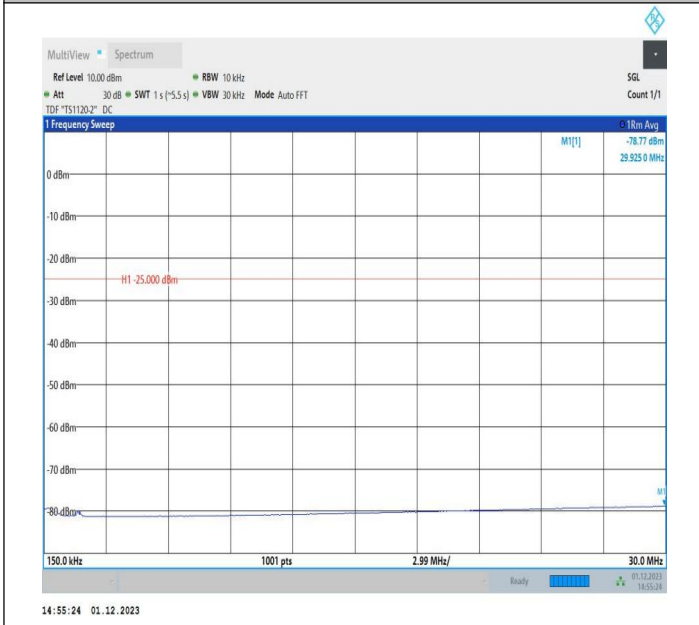

7-7-15MHz-10MHz-64QAM-64QAM-20825-20945-1RB#0-1RB
#49-20000~27000MHz-PASS

7-7-15MHz-10MHz-QPSK-QPSK-20825-20945-75RB#0-50RB
#0-0.15~30MHz-PASS