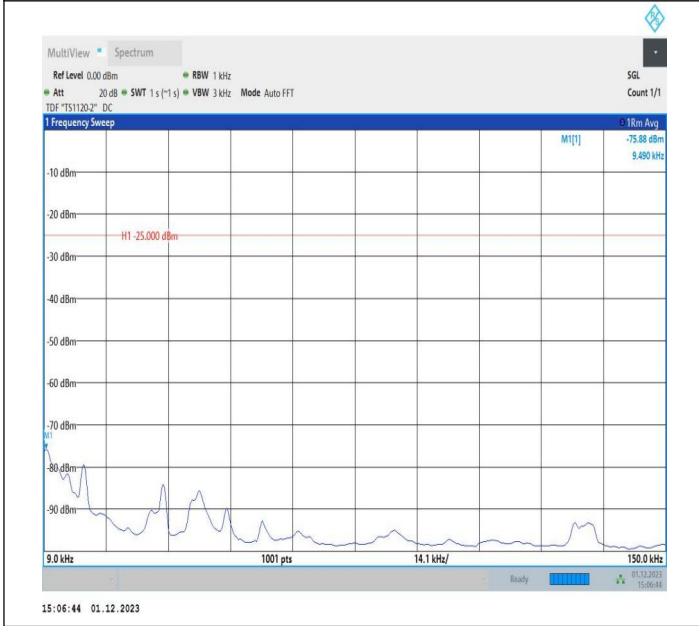

7-7-15MHz-10MHz-16QAM-16QAM-21277-21397-1RB#0-ORB
#0-1000~20000MHz-PASS

7-7-15MHz-10MHz-64QAM-64QAM-21277-21397-1RB#0-ORB
#0-0.009~0.15MHz-PASS