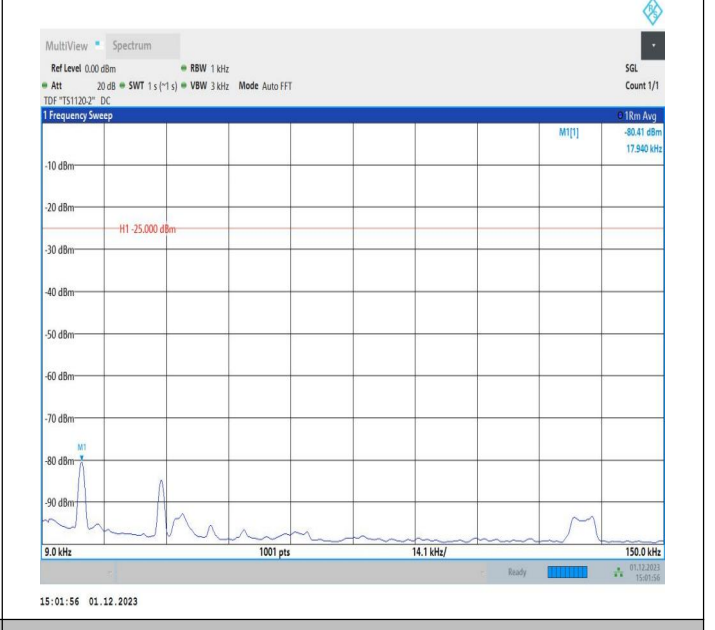

7-7-15MHz-10MHz-QPSK-QPSK-21051-21171-1RB#0-1RB#4
9-1000~20000MHz-PASS

7-7-15MHz-10MHz-16QAM-16QAM-21051-21171-1RB#0-1RB
#49-0.009~0.15MHz-PASS