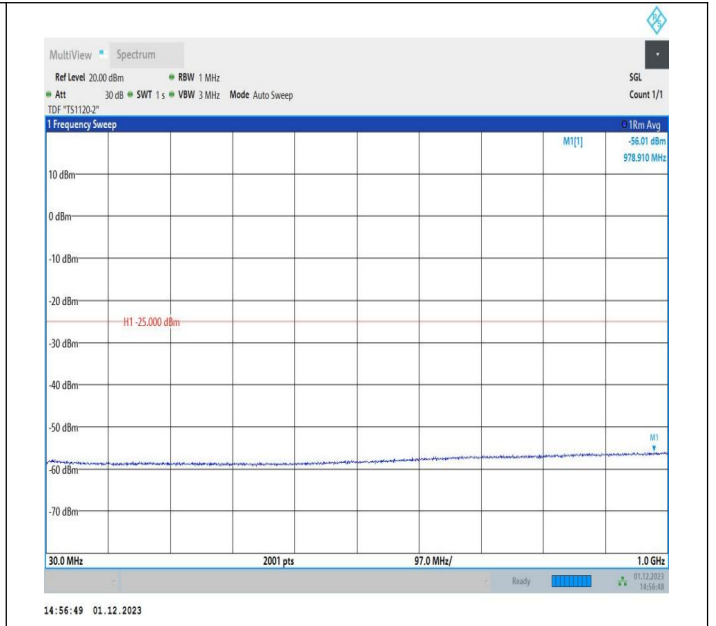

7-7-15MHz-10MHz-64QAM-64QAM-20825-20945-75RB#0-50
RB#0-0.009~0.15MHz-PASS

7-7-15MHz-10MHz-64QAM-64QAM-20825-20945-75RB#0-50
RB#0-30~1000MHz-PASS