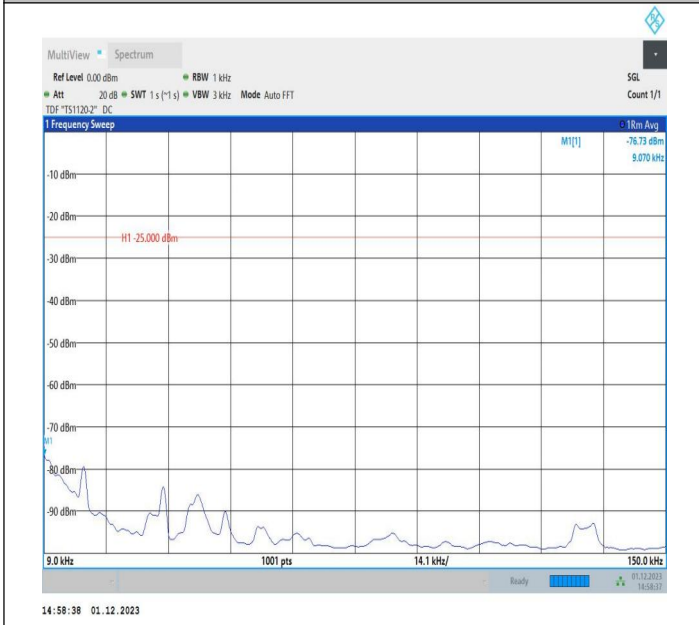

7-7-15MHz-10MHz-16QAM-16QAM-21051-21171-1RB#0-ORB
#0-1000~20000MHz-PASS

7-7-15MHz-10MHz-64QAM-64QAM-21051-21171-1RB#0-ORB
#0-0.009~0.15MHz-PASS