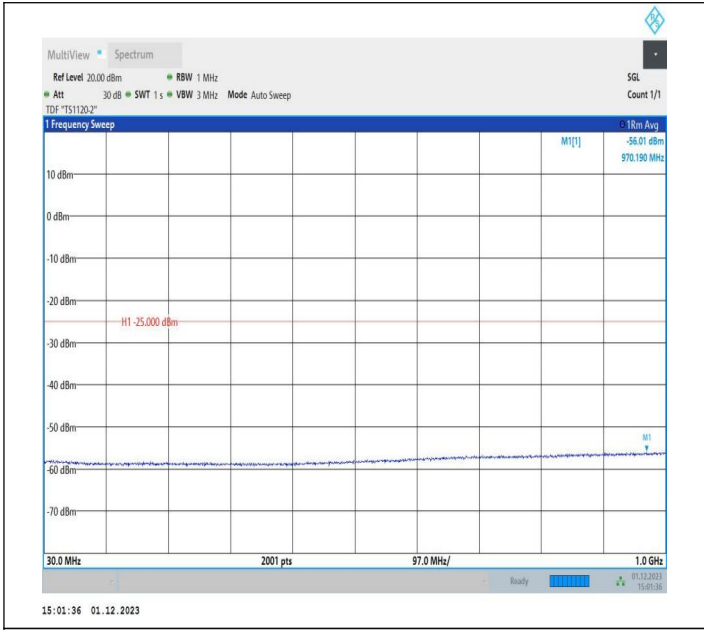

7-7-15MHz-10MHz-QPSK-QPSK-21051-21171-1RB#0-1RB#4
9-0.009~0.15MHz-PASS

7-7-15MHz-10MHz-QPSK-QPSK-21051-21171-1RB#0-1RB#4
9-0.15~30MHz-PASS

7-7-15MHz-10MHz-QPSK-QPSK-21051-21171-1RB#0-1RB#4
9-30~1000MHz-PASS