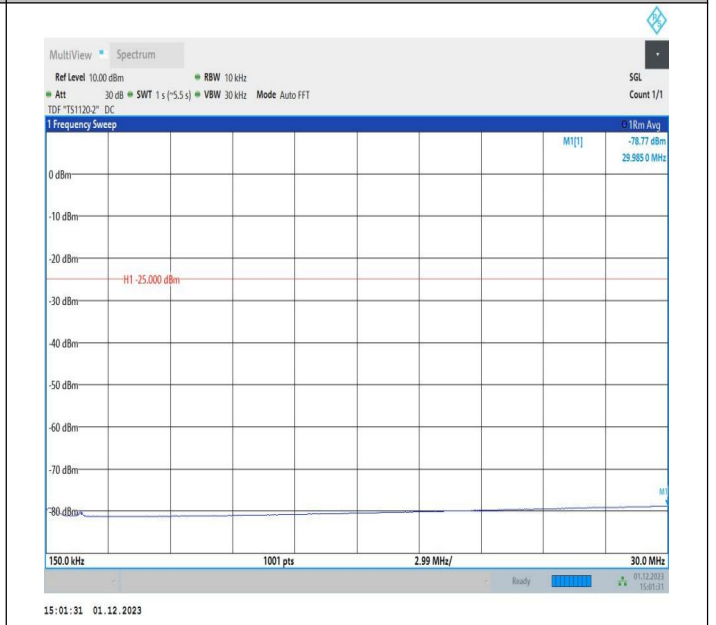

7-7-15MHz-10MHz-64QAM-64QAM-21051-21171-1RB#74-0R
B#0-20000~27000MHz-PASS

7-7-15MHz-10MHz-QPSK-QPSK-21051-21171-1RB#0-1RB#4
9-0.15~30MHz-PASS