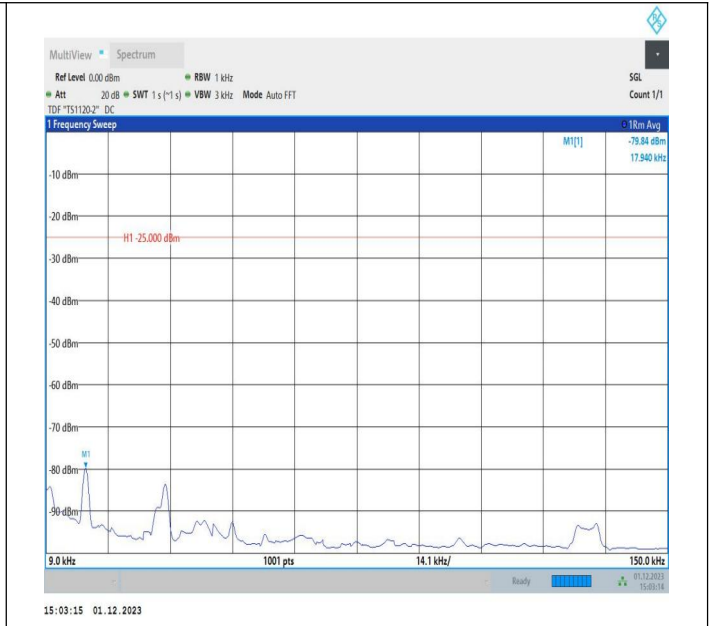

7-7-15MHz-10MHz-64QAM-64QAM-21051-21171-1RB#0-1RB
#49-1000~20000MHz-PASS

7-7-15MHz-10MHz-QPSK-QPSK-21051-21171-75RB#0-50RB
#0-0.009~0.15MHz-PASS