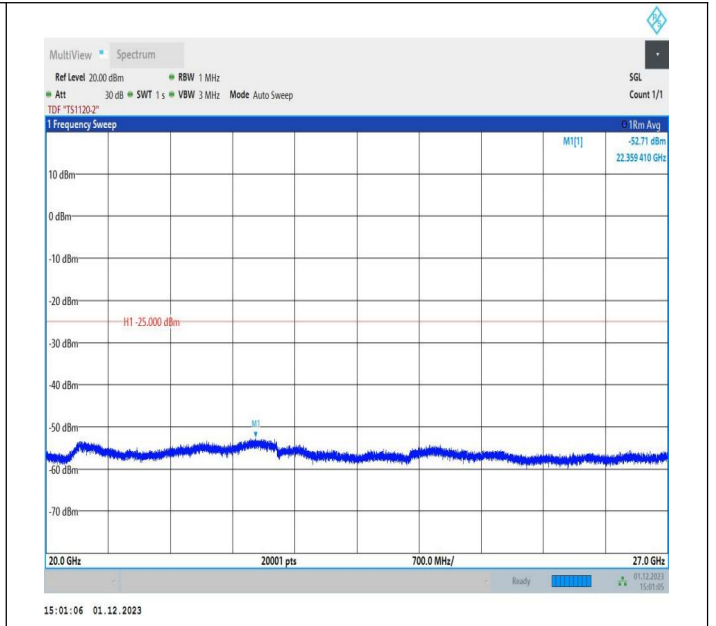

7-7-15MHz-10MHz-64QAM-64QAM-21051-21171-1RB#74-0R
B#0-20000~27000MHz-PASS