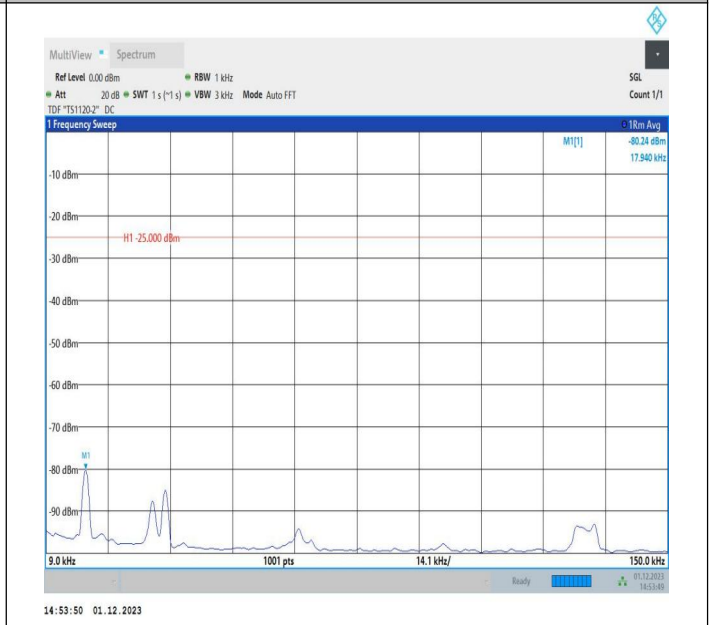

7-7-15MHz-10MHz-QPSK-QPSK-20825-20945-1RB#0-1RB#4
9-1000~20000MHz-PASS

7-7-15MHz-10MHz-16QAM-16QAM-20825-20945-1RB#0-1RB
#49-0.009~0.15MHz-PASS