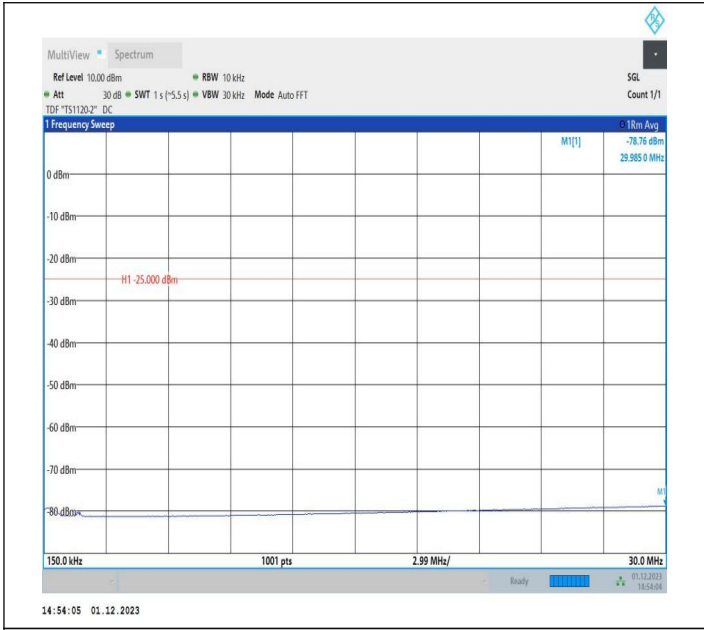

7-7-15MHz-10MHz-QPSK-QPSK-20825-20945-1RB#0-1RB#4
9-20000~27000MHz-PASS

7-7-15MHz-10MHz-16QAM-16QAM-20825-20945-1RB#0-1RB
#49-0.009~0.15MHz-PASS

7-7-15MHz-10MHz-16QAM-16QAM-20825-20945-1RB#0-1RB
#49-0.15~30MHz-PASS