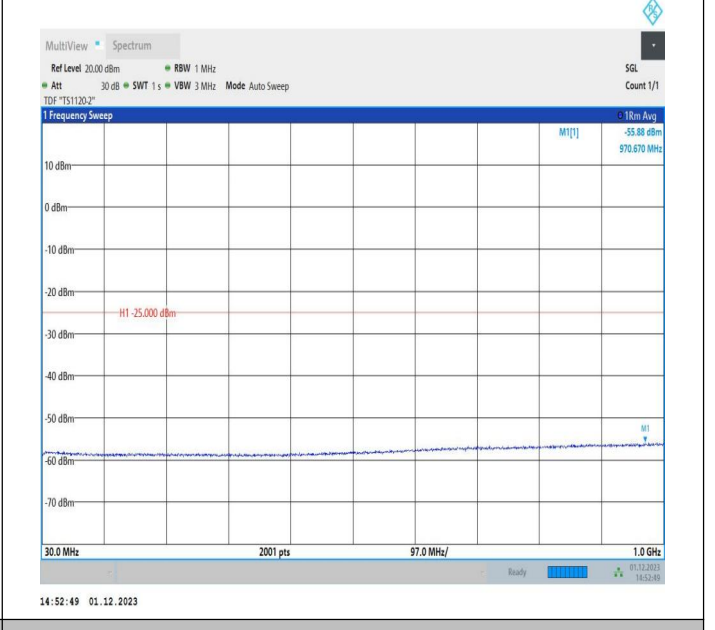

7-7-15MHz-10MHz-64QAM-64QAM-20825-20945-1RB#74-0R
B#0-0.009~0.15MHz-PASS

7-7-15MHz-10MHz-64QAM-64QAM-20825-20945-1RB#74-0R
B#0-30~1000MHz-PASS