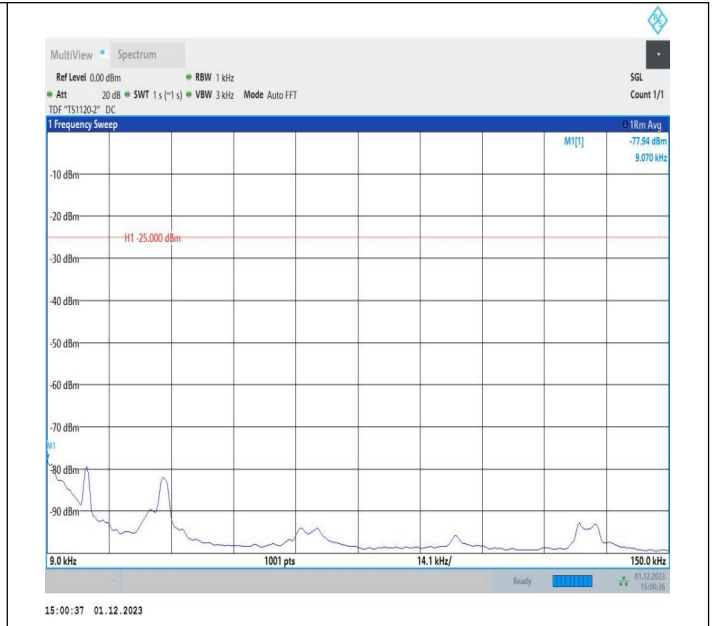

7-7-15MHz-10MHz-16QAM-16QAM-21051-21171-1RB#74-0R
B#0-1000~20000MHz-PASS

7-7-15MHz-10MHz-64QAM-64QAM-21051-21171-1RB#74-0R
B#0-0.009~0.15MHz-PASS