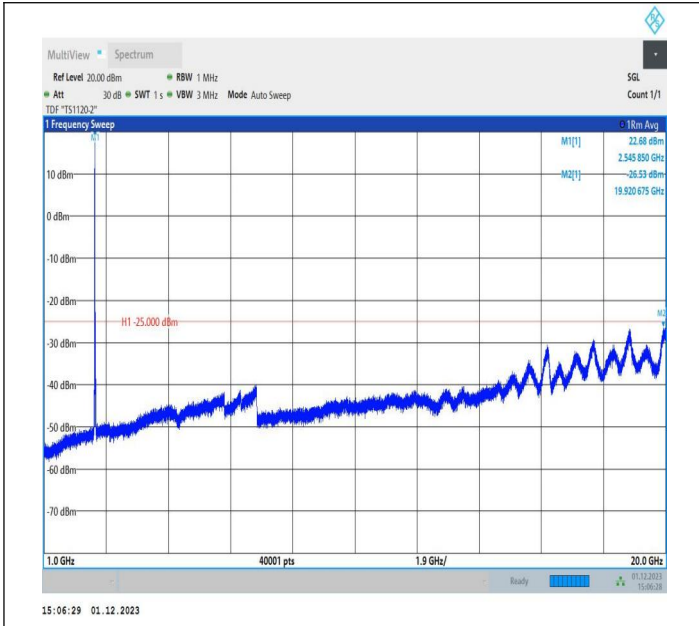

7-7-15MHz-10MHz-16QAM-16QAM-21277-21397-1RB#0-0RB
#0-0.15~30MHz-PASS

7-7-15MHz-10MHz-16QAM-16QAM-21277-21397-1RB#0-ORB
#0-1000~20000MHz-PASS