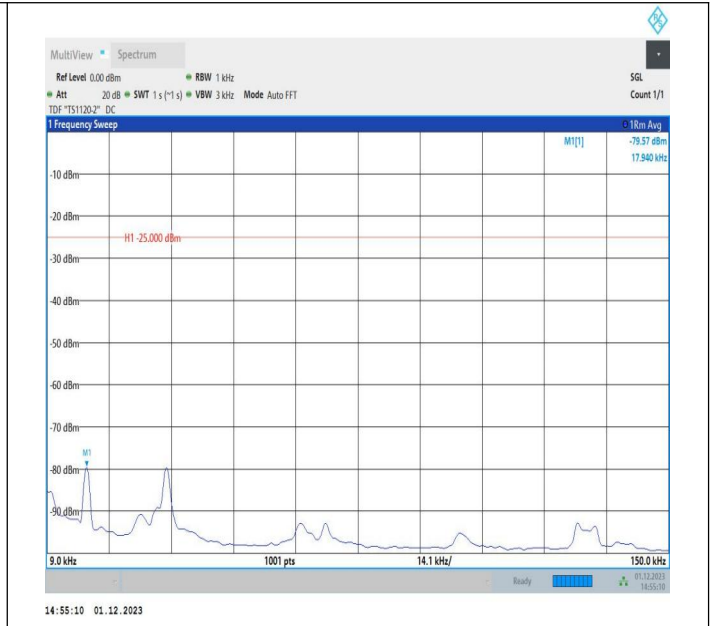

7-7-15MHz-10MHz-64QAM-64QAM-20825-20945-1RB#0-1RB
#49-1000~20000MHz-PASS

7-7-15MHz-10MHz-QPSK-QPSK-20825-20945-75RB#0-50RB
#0-0.009~0.15MHz-PASS