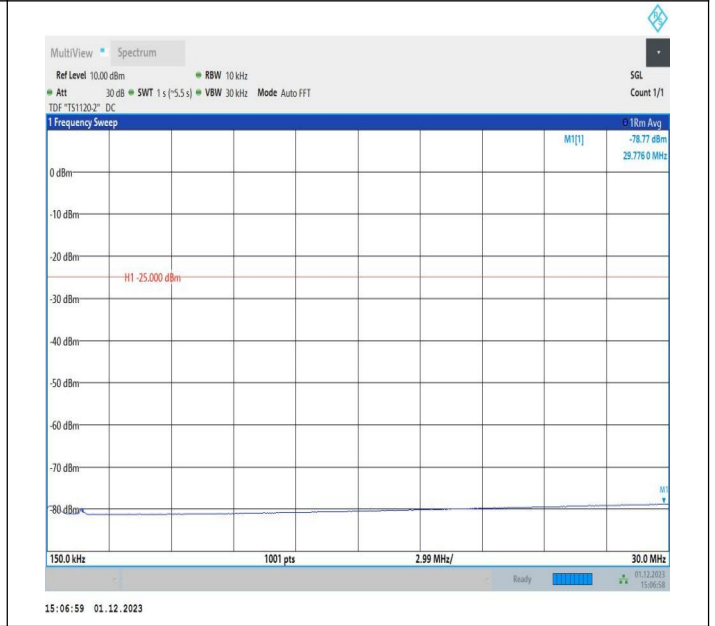

7-7-15MHz-10MHz-16QAM-16QAM-21277-21397-1RB#0-ORB
#0-20000~27000MHz-PASS

7-7-15MHz-10MHz-64QAM-64QAM-21277-21397-1RB#0-ORB
#0-0.15~30MHz-PASS