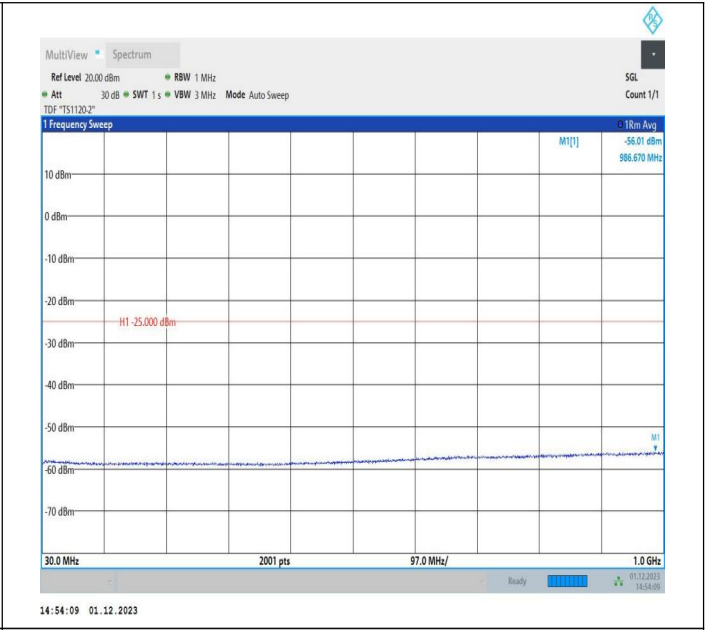

7-7-15MHz-10MHz-16QAM-16QAM-20825-20945-1RB#0-1RB
#49-30~100MHz-PASS