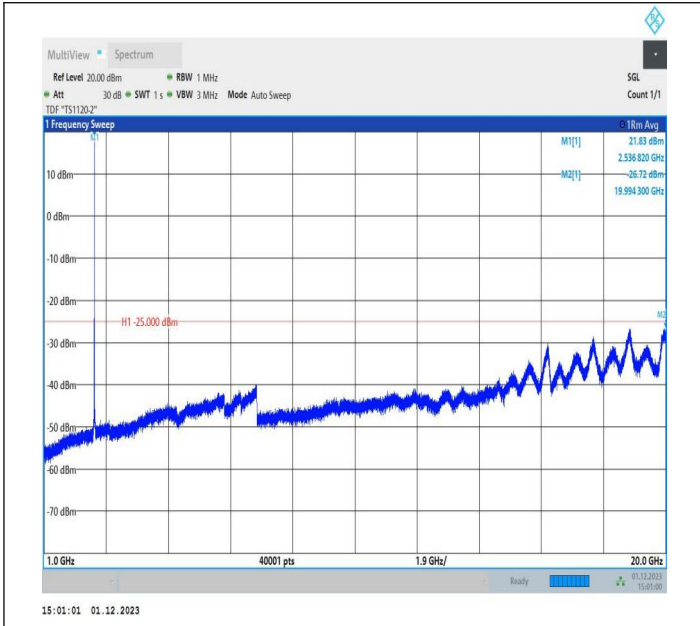

7-7-15MHz-10MHz-64QAM-64QAM-21051-21171-1RB#74-0R
B#0-0.15~30MHz-PASS

7-7-15MHz-10MHz-64QAM-64QAM-21051-21171-1RB#74-0R
B#0-30~1000MHz-PASS

7-7-15MHz-10MHz-64QAM-64QAM-21051-21171-1RB#74-0R
B#0-1000~20000MHz-PASS