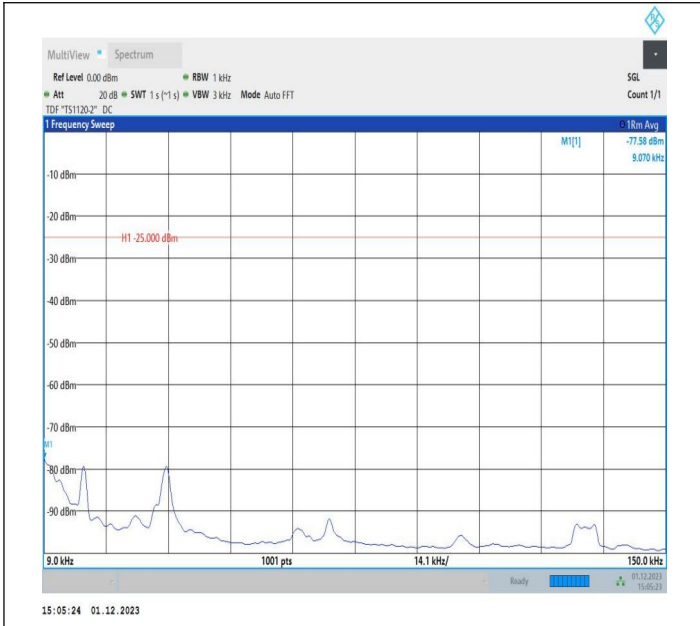

7-7-15MHz-10MHz-64QAM-64QAM-21051-21171-75RB#0-50
RB#0-1000~20000MHz-PASS

7-7-15MHz-10MHz-QPSK-QPSK-21277-21397-1RB#0-0RB#0
-0.009~0.15MHz-PASS