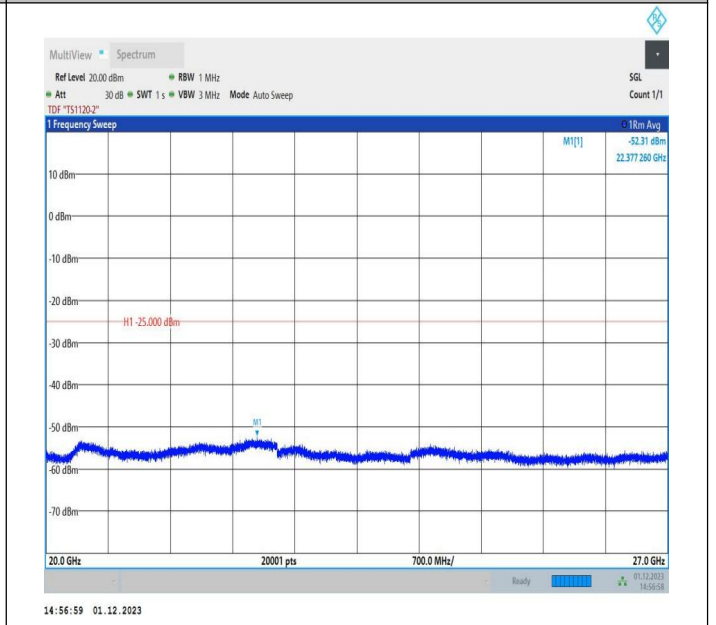

7-7-15MHz-10MHz-64QAM-64QAM-20825-20945-75RB#0-50
RB#0-30~1000MHz-PASS

7-7-15MHz-10MHz-64QAM-64QAM-20825-20945-75RB#0-50
RB#0-20000~27000MHz-PASS