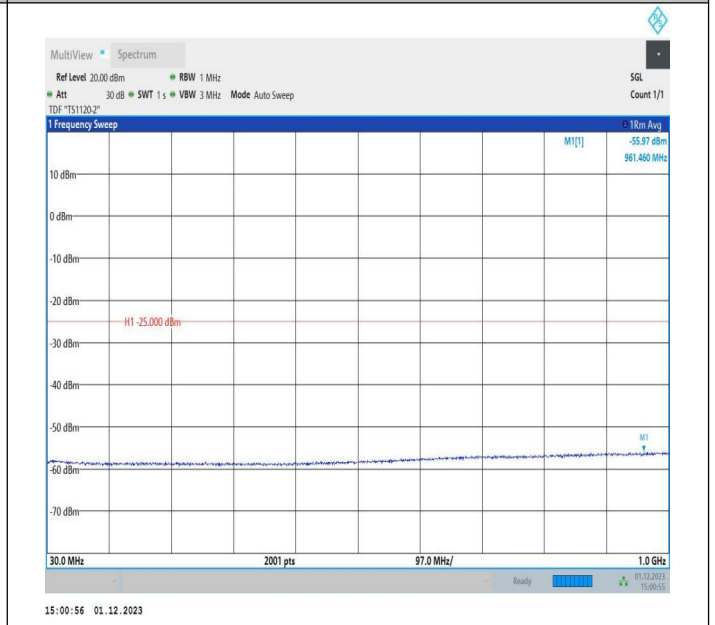

7-7-15MHz-10MHz-64QAM-64QAM-21051-21171-1RB#74-0R
B#0-0.009~0.15MHz-PASS

7-7-15MHz-10MHz-64QAM-64QAM-21051-21171-1RB#74-0R
B#0-30~1000MHz-PASS