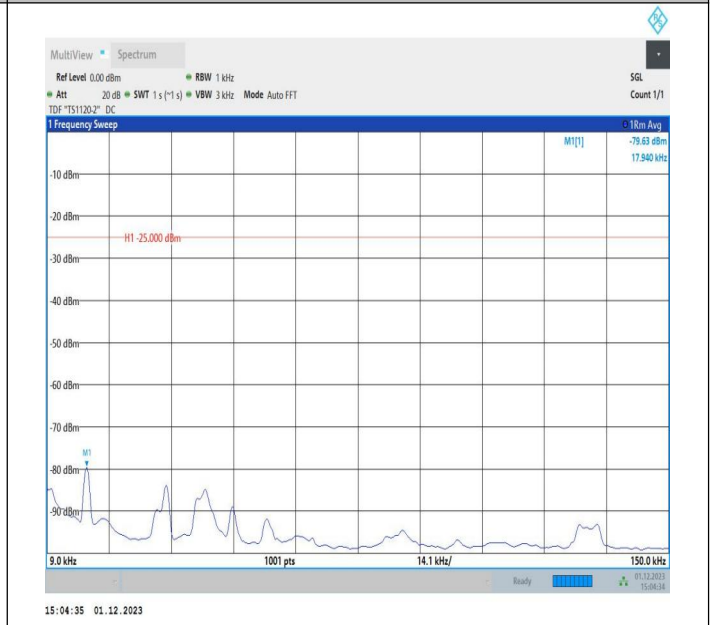

7-7-15MHz-10MHz-16QAM-16QAM-21051-21171-75RB#0-50
RB#0-1000~20000MHz-PASS

7-7-15MHz-10MHz-64QAM-64QAM-21051-21171-75RB#0-50
RB#0-0.009~0.15MHz-PASS