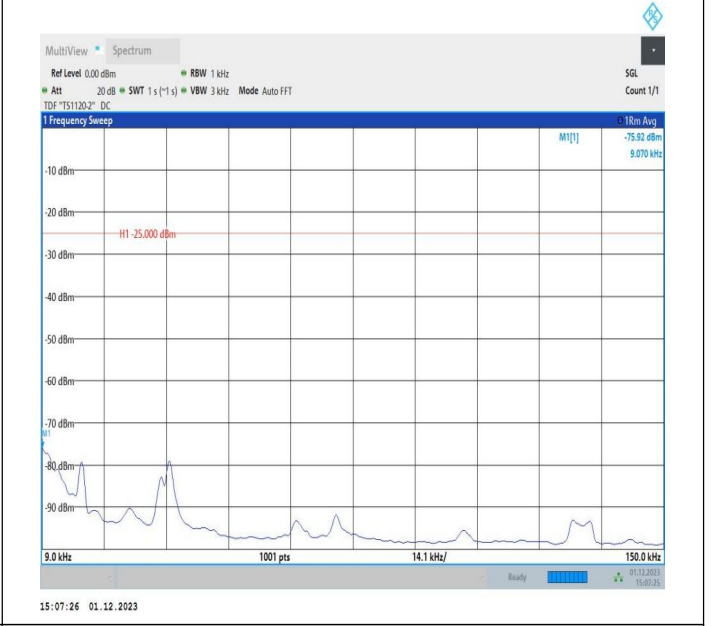

7-7-15MHz-10MHz-64QAM-64QAM-21277-21397-1RB#0-ORB
#0-1000~20000MHz-PASS

7-7-15MHz-10MHz-QPSK-QPSK-21277-21397-1RB#74-0RB#
0-0.009~0.15MHz-PASS