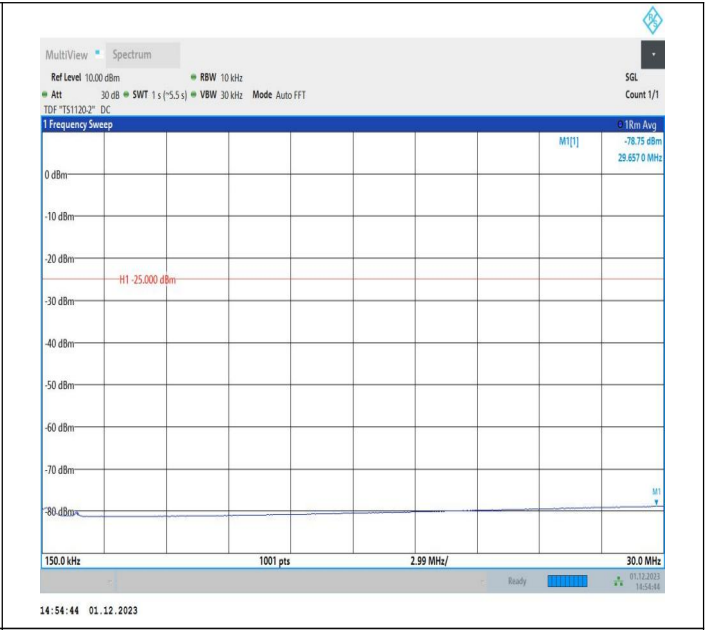

7-7-15MHz-10MHz-16QAM-16QAM-20825-20945-1RB#0-1RB
#49-20000~27000MHz-PASS

7-7-15MHz-10MHz-64QAM-64QAM-20825-20945-1RB#0-1RB
#49-0.15~30MHz-PASS