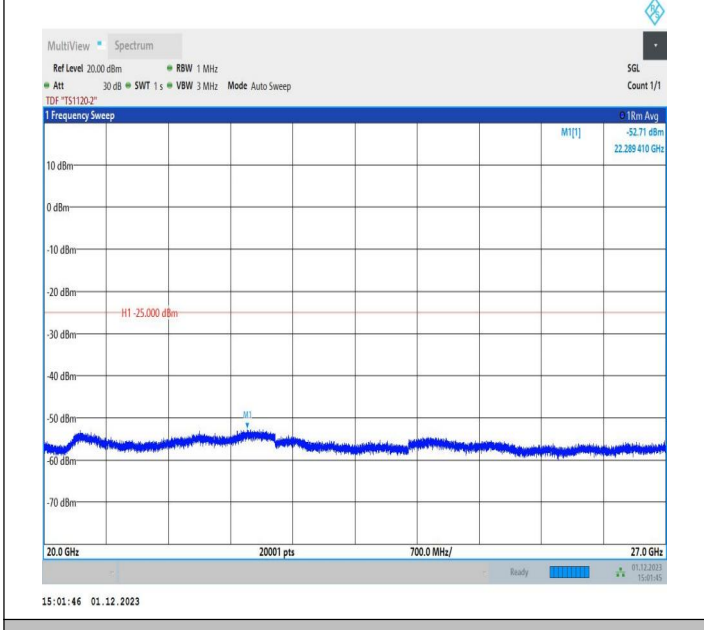

7-7-15MHz-10MHz-QPSK-QPSK-21051-21171-1RB#0-1RB#4
9-30~1000MHz-PASS

7-7-15MHz-10MHz-QPSK-QPSK-21051-21171-1RB#0-1RB#4
9-20000~27000MHz-PASS