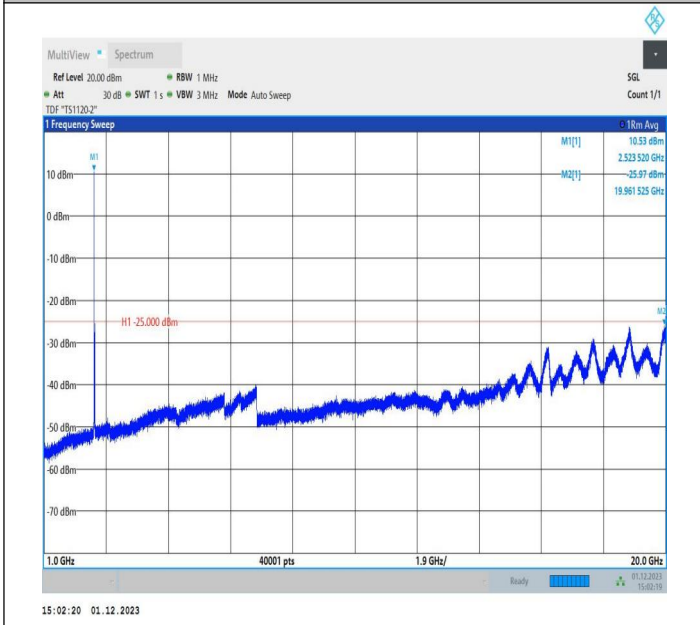

7-7-15MHz-10MHz-16QAM-16QAM-21051-21171-1RB#0-1RB
#49-0.15~30MHz-PASS

7-7-15MHz-10MHz-16QAM-16QAM-21051-21171-1RB#0-1RB
#49-1000~20000MHz-PASS