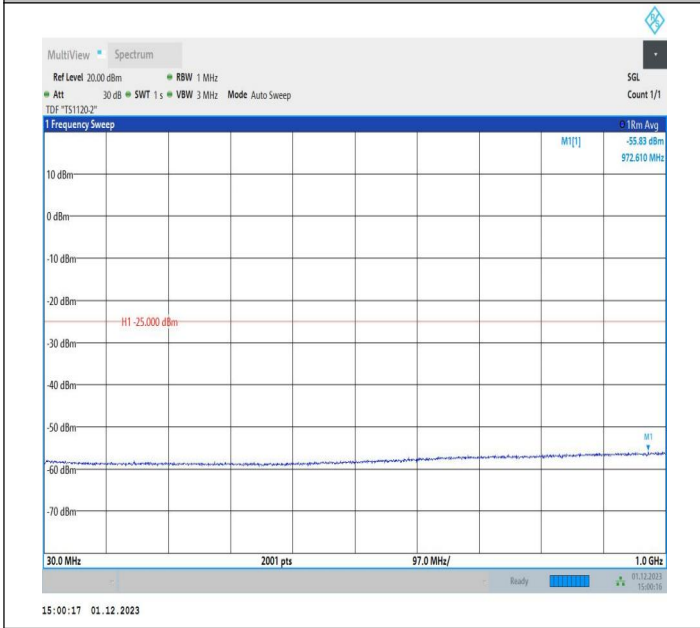

7-7-15MHz-10MHz-16QAM-16QAM-21051-21171-1RB#74-0R
B#0-0.009~0.15MHz-PASS

7-7-15MHz-10MHz-16QAM-16QAM-21051-21171-1RB#74-0R
B#0-30~1000MHz-PASS