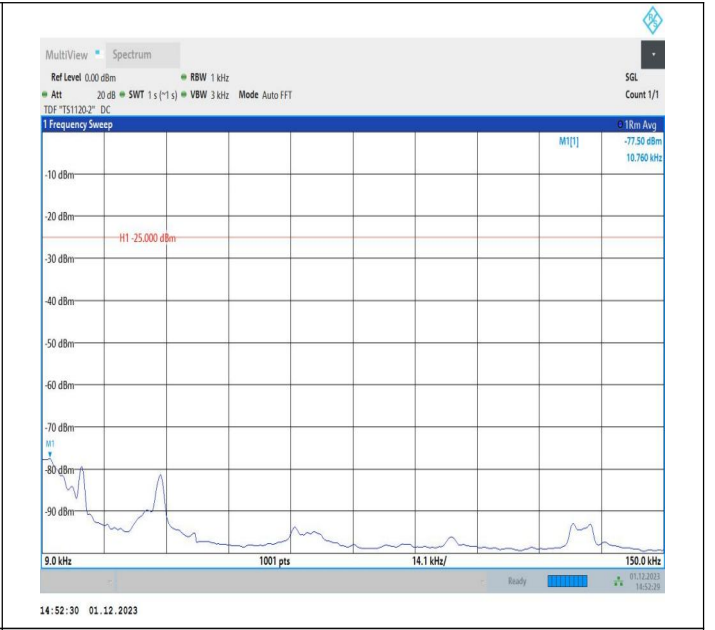

7-7-15MHz-10MHz-64QAM-64QAM-20825-20945-1RB#74-0R
B#0-0.009~0.15MHz-PASS