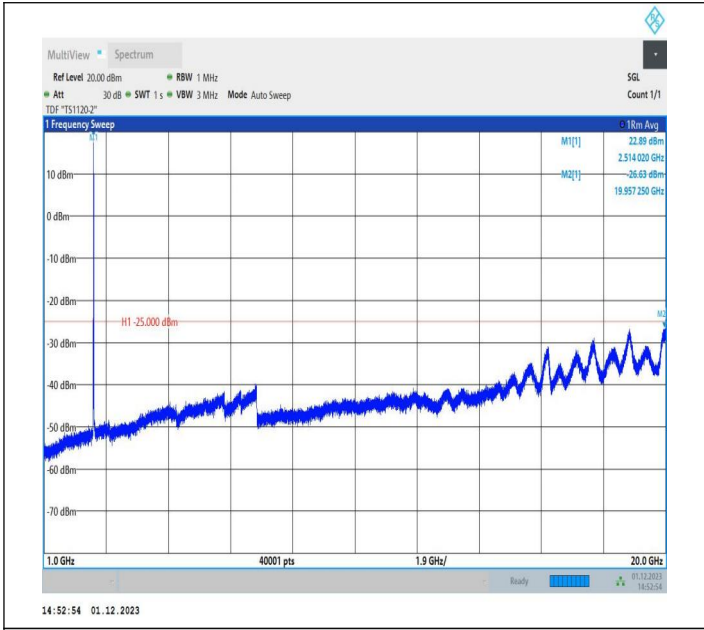

7-7-15MHz-10MHz-64QAM-64QAM-20825-20945-1RB#74-0R
B#0-0.15~30MHz-PASS

7-7-15MHz-10MHz-64QAM-64QAM-20825-20945-1RB#74-0R
B#0-1000~20000MHz-PASS