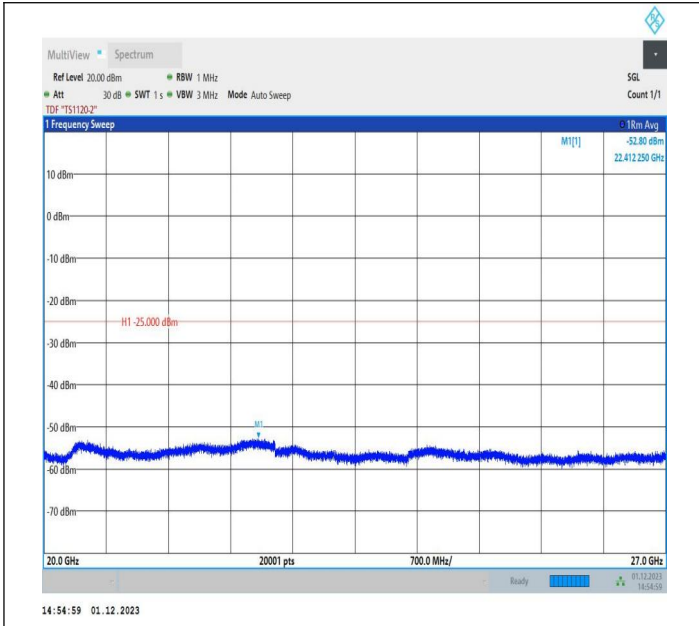

7-7-15MHz-10MHz-64QAM-64QAM-20825-20945-1RB#0-1RB
#49-30~1000MHz-PASS

7-7-15MHz-10MHz-64QAM-64QAM-20825-20945-1RB#0-1RB
#49-20000~27000MHz-PASS