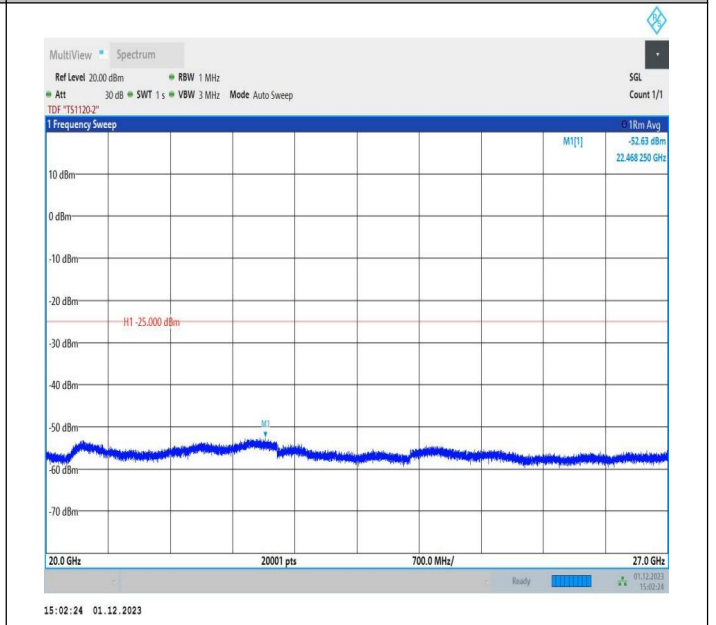

7-7-15MHz-10MHz-16QAM-16QAM-21051-21171-1RB#0-1RB
#49-30~100MHz-PASS

7-7-15MHz-10MHz-16QAM-16QAM-21051-21171-1RB#0-1RB
#49-20000~27000MHz-PASS