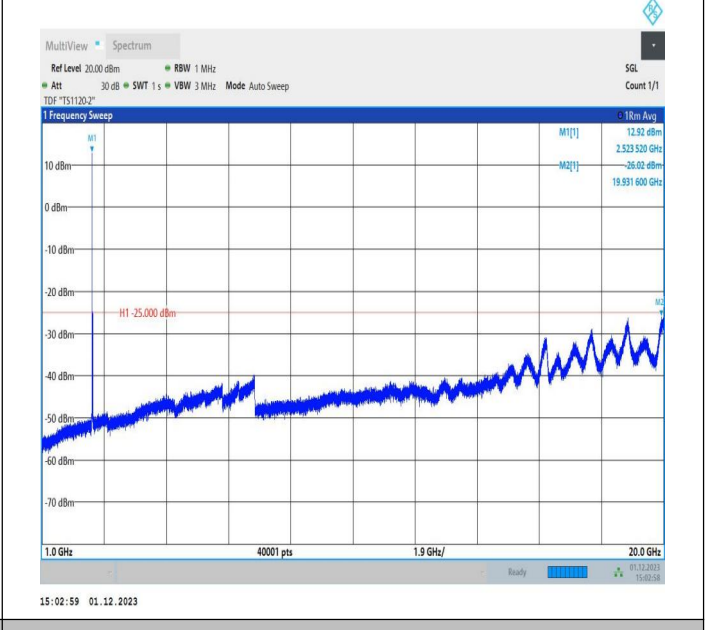

7-7-15MHz-10MHz-64QAM-64QAM-21051-21171-1RB#0-1RB
#49-0.15~30MHz-PASS

7-7-15MHz-10MHz-64QAM-64QAM-21051-21171-1RB#0-1RB
#49-1000~20000MHz-PASS