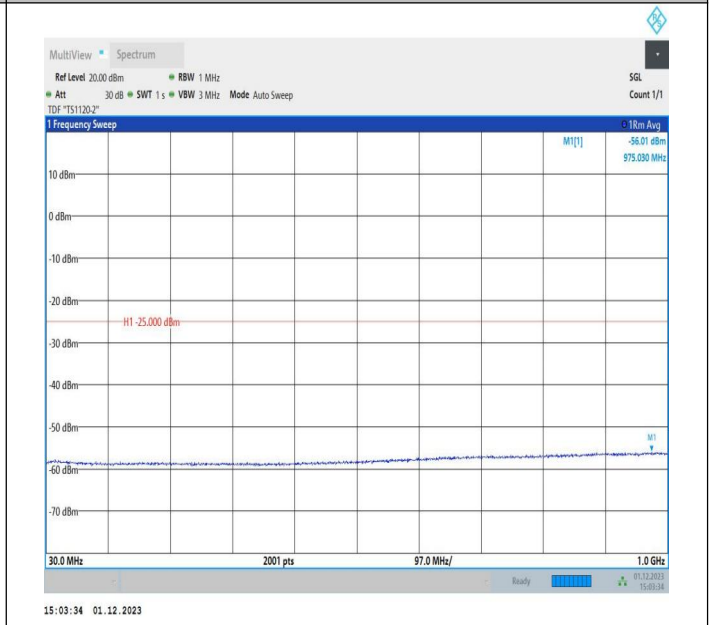

7-7-15MHz-10MHz-QPSK-QPSK-21051-21171-75RB#0-50RB
#0-0.009~0.15MHz-PASS

7-7-15MHz-10MHz-QPSK-QPSK-21051-21171-75RB#0-50RB
#0-30~1000MHz-PASS