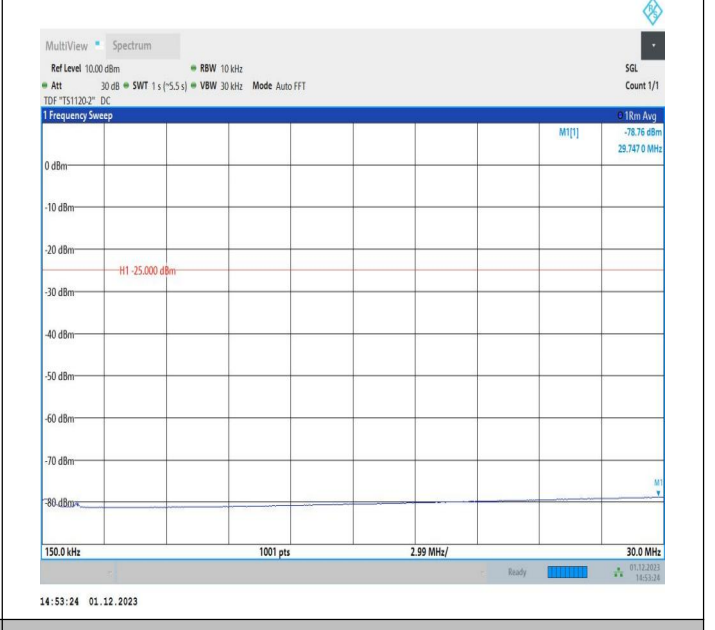

7-7-15MHz-10MHz-64QAM-64QAM-20825-20945-1RB#74-0R
B#0-20000~27000MHz-PASS

7-7-15MHz-10MHz-QPSK-QPSK-20825-20945-1RB#0-1RB#4
9-0.15~30MHz-PASS