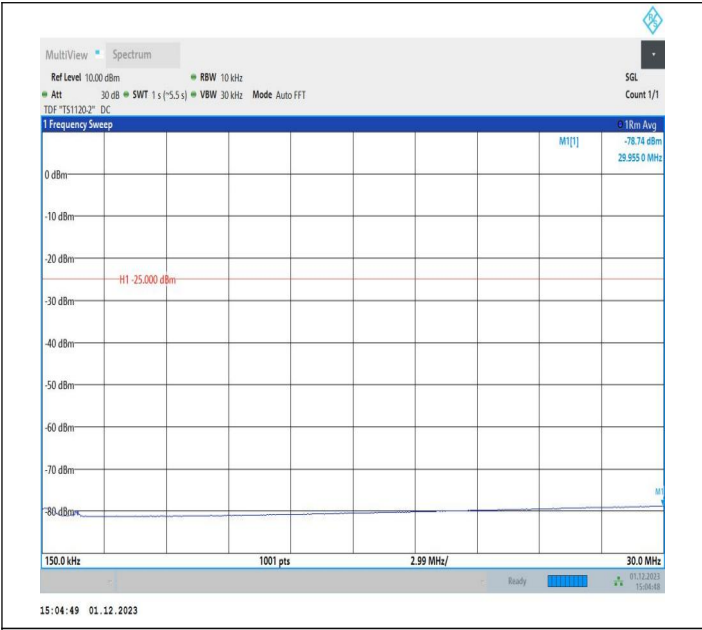

7-7-15MHz-10MHz-16QAM-16QAM-21051-21171-75RB#0-50
RB#0-20000~27000MHz-PASS

7-7-15MHz-10MHz-64QAM-64QAM-21051-21171-75RB#0-50
RB#0-0.009~0.15MHz-PASS

7-7-15MHz-10MHz-64QAM-64QAM-21051-21171-75RB#0-50
RB#0-0.15~30MHz-PASS