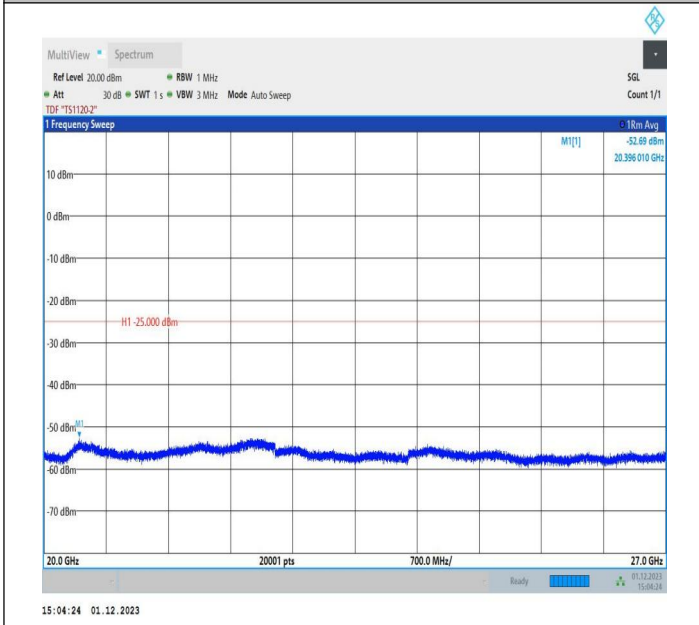

7-7-15MHz-10MHz-16QAM-16QAM-21051-21171-75RB#0-50
RB#0-30~1000MHz-PASS

7-7-15MHz-10MHz-16QAM-16QAM-21051-21171-75RB#0-50
RB#0-20000~27000MHz-PASS