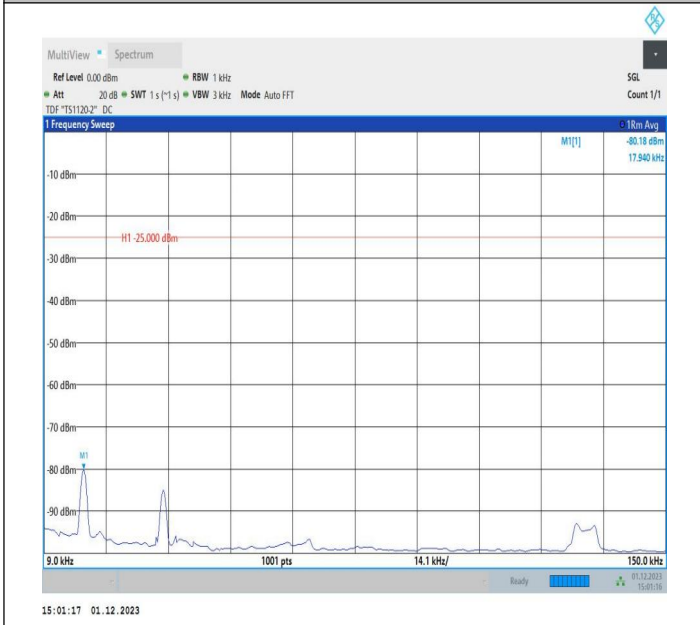

7-7-15MHz-10MHz-64QAM-64QAM-21051-21171-1RB#74-0R
B#0-1000~20000MHz-PASS

7-7-15MHz-10MHz-QPSK-QPSK-21051-21171-1RB#0-1RB#4
9-0.009~0.15MHz-PASS