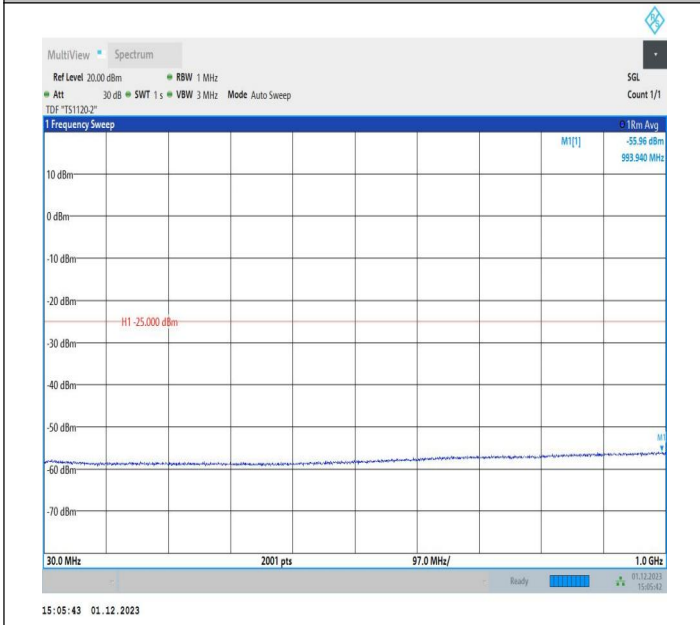

7-7-15MHz-10MHz-QPSK-QPSK-21277-21397-1RB#0-0RB#0
-0.009~0.15MHz-PASS

7-7-15MHz-10MHz-QPSK-QPSK-21277-21397-1RB#0-0RB#0
-30~1000MHz-PASS