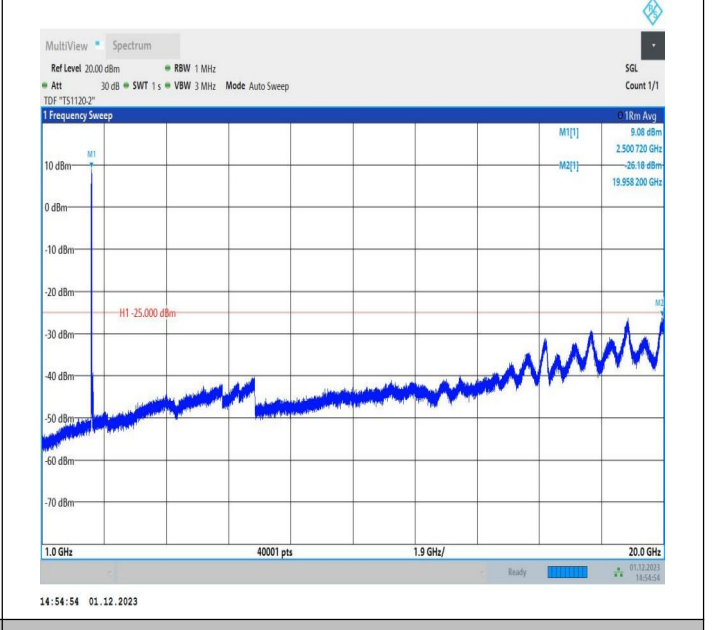

7-7-15MHz-10MHz-64QAM-64QAM-20825-20945-1RB#0-1RB
#49-0.15~30MHz-PASS

7-7-15MHz-10MHz-64QAM-64QAM-20825-20945-1RB#0-1RB
#49-1000~20000MHz-PASS