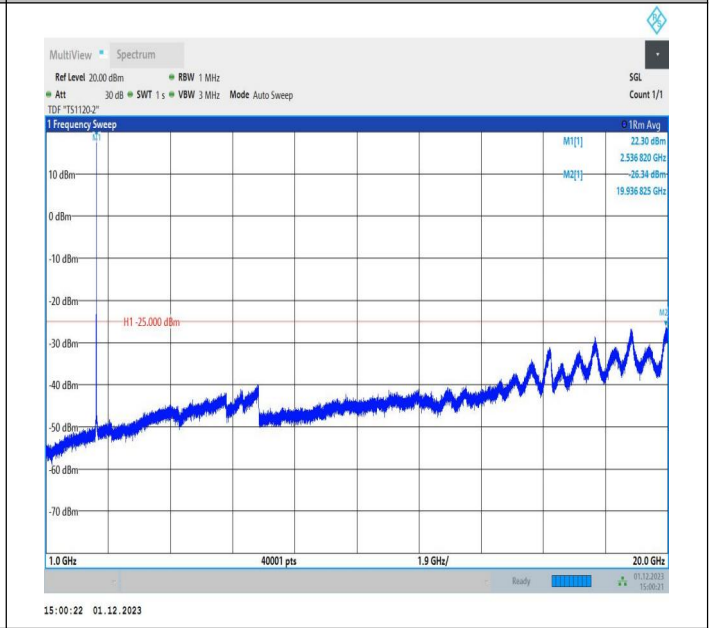

7-7-15MHz-10MHz-16QAM-16QAM-21051-21171-1RB#74-0R
B#0-0.15~30MHz-PASS

7-7-15MHz-10MHz-16QAM-16QAM-21051-21171-1RB#74-0R
B#0-1000~20000MHz-PASS