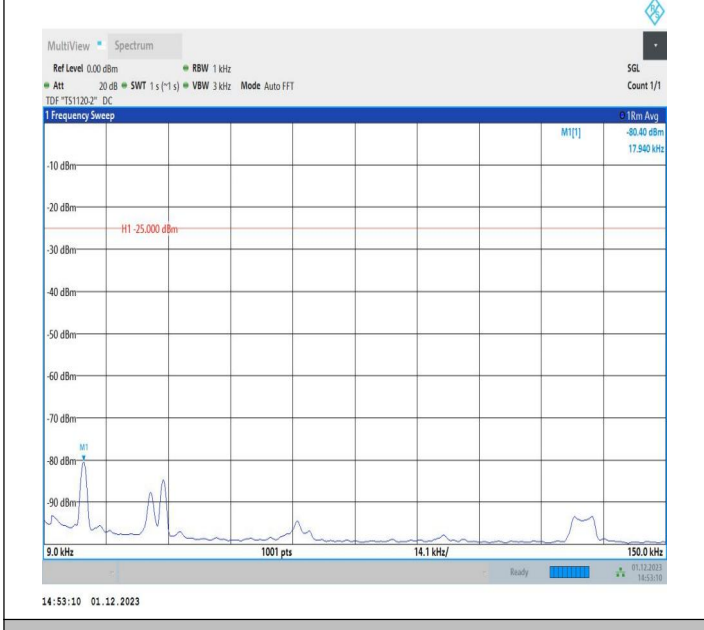

7-7-15MHz-10MHz-64QAM-64QAM-20825-20945-1RB#74-0R
B#0-1000~20000MHz-PASS

7-7-15MHz-10MHz-QPSK-QPSK-20825-20945-1RB#0-1RB#4
9-0.009~0.15MHz-PASS