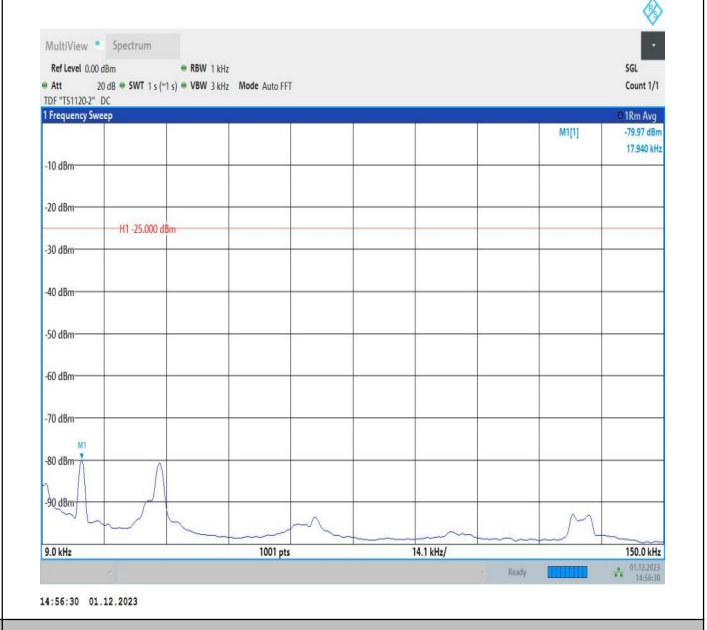

7-7-15MHz-10MHz-16QAM-16QAM-20825-20945-75RB#0-50
RB#0-1000~20000MHz-PASS

7-7-15MHz-10MHz-64QAM-64QAM-20825-20945-75RB#0-50
RB#0-0.009~0.15MHz-PASS