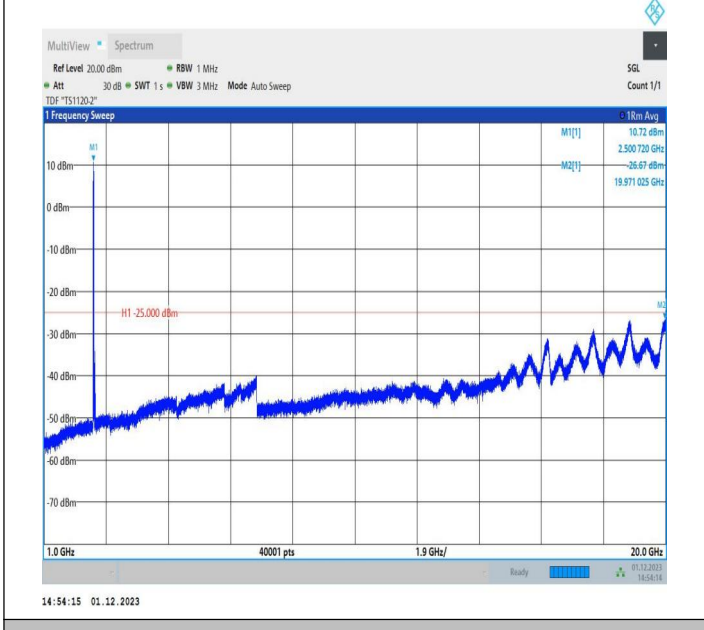

7-7-15MHz-10MHz-16QAM-16QAM-20825-20945-1RB#0-1RB
#49-0.15~30MHz-PASS

7-7-15MHz-10MHz-16QAM-16QAM-20825-20945-1RB#0-1RB
#49-1000~20000MHz-PASS