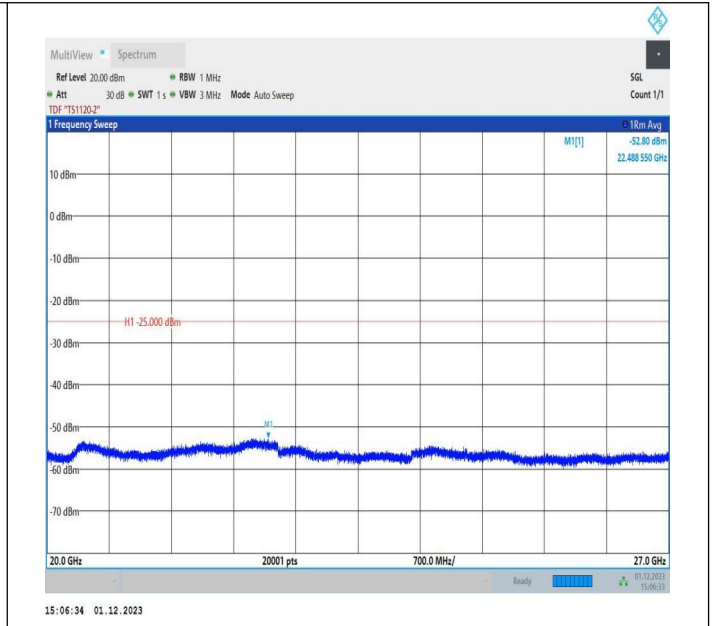

7-7-15MHz-10MHz-16QAM-16QAM-21277-21397-1RB#0-0RB
#0-30~1000MHz-PASS

7-7-15MHz-10MHz-16QAM-16QAM-21277-21397-1RB#0-ORB
#0-20000~27000MHz-PASS