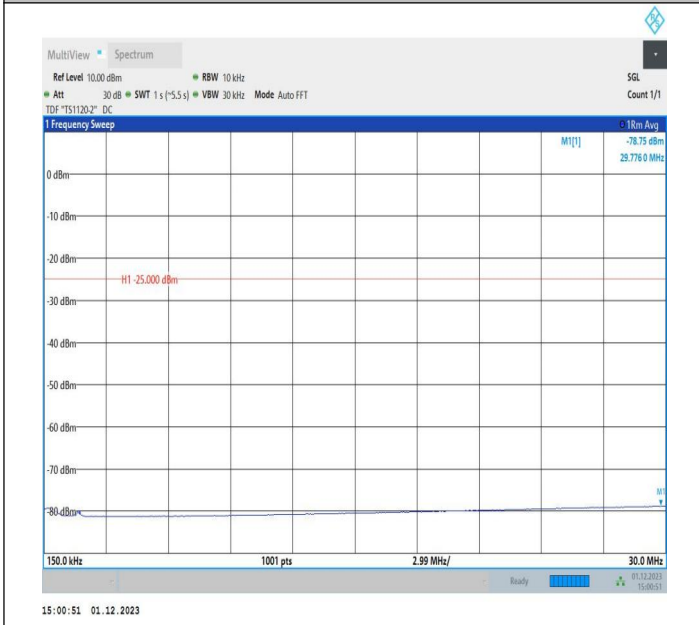

7-7-15MHz-10MHz-16QAM-16QAM-21051-21171-1RB#74-0R
B#0-20000~27000MHz-PASS

7-7-15MHz-10MHz-64QAM-64QAM-21051-21171-1RB#74-0R
B#0-0.15~30MHz-PASS