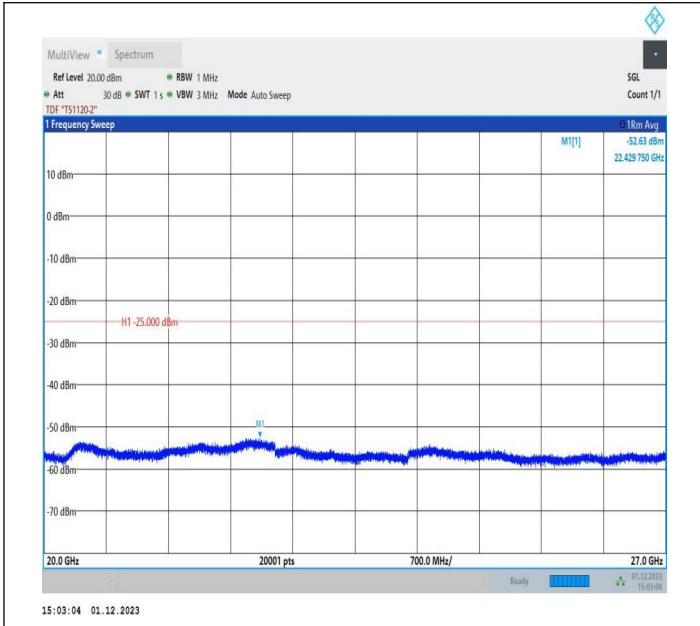

7-7-15MHz-10MHz-64QAM-64QAM-21051-21171-1RB#0-1RB
#49-30~1000MHz-PASS

7-7-15MHz-10MHz-64QAM-64QAM-21051-21171-1RB#0-1RB
#49-20000~27000MHz-PASS