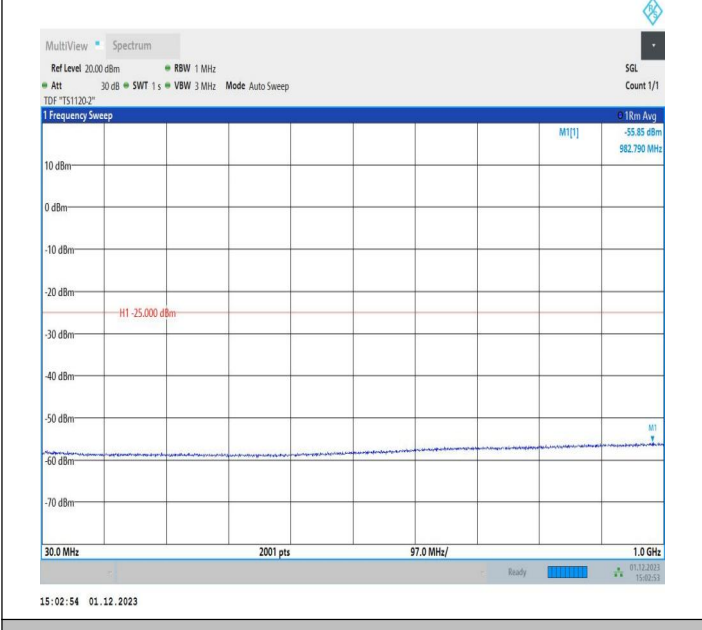

7-7-15MHz-10MHz-64QAM-64QAM-21051-21171-1RB#0-1RB
#49-0.009~0.15MHz-PASS

7-7-15MHz-10MHz-64QAM-64QAM-21051-21171-1RB#0-1RB
#49-30~1000MHz-PASS