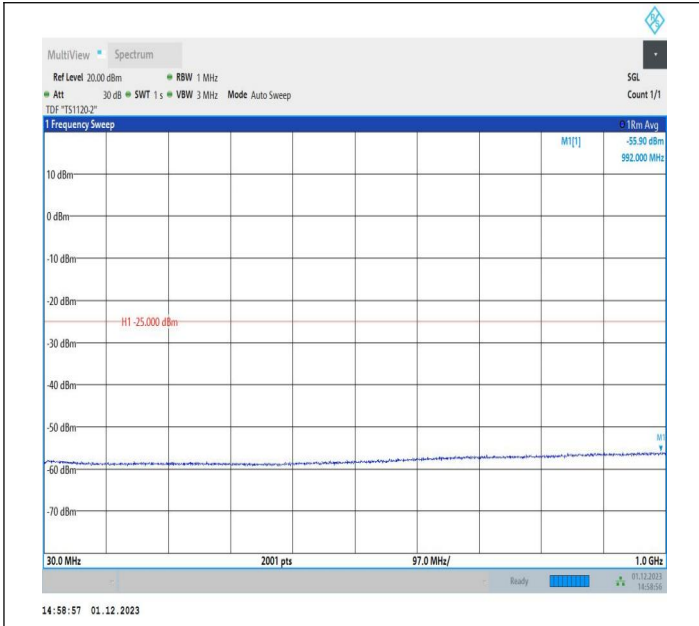

7-7-15MHz-10MHz-64QAM-64QAM-21051-21171-1RB#0-ORB
#0-0.009~0.15MHz-PASS

7-7-15MHz-10MHz-64QAM-64QAM-21051-21171-1RB#0-ORB
#0-30~1000MHz-PASS