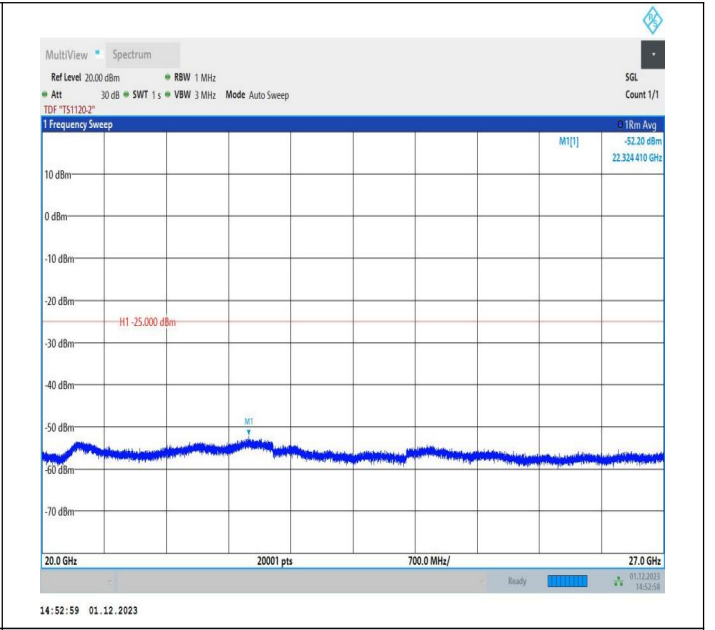

7-7-15MHz-10MHz-64QAM-64QAM-20825-20945-1RB#74-0R
B#0-30~1000MHz-PASS

7-7-15MHz-10MHz-64QAM-64QAM-20825-20945-1RB#74-0R
B#0-20000~27000MHz-PASS