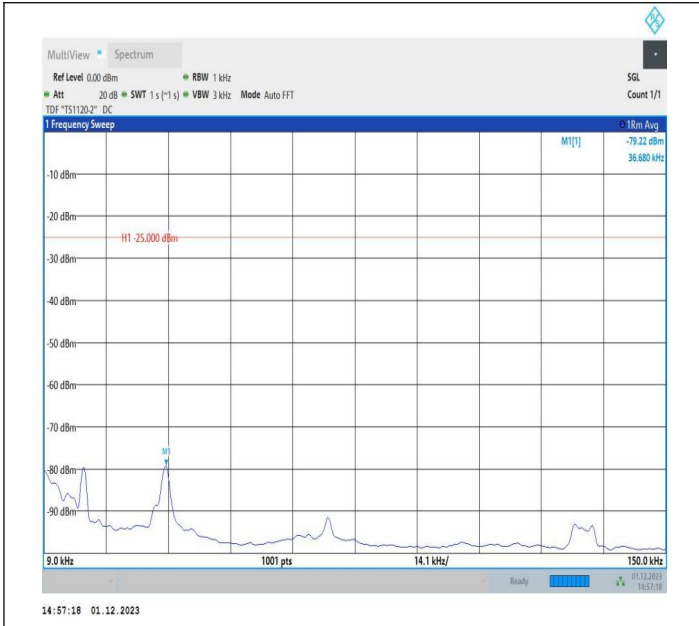

7-7-15MHz-10MHz-64QAM-64QAM-20825-20945-75RB#0-50
RB#0-1000~20000MHz-PASS

7-7-15MHz-10MHz-QPSK-QPSK-21051-21171-1RB#0-ORB#0-0.009~0.15MHz-PASS