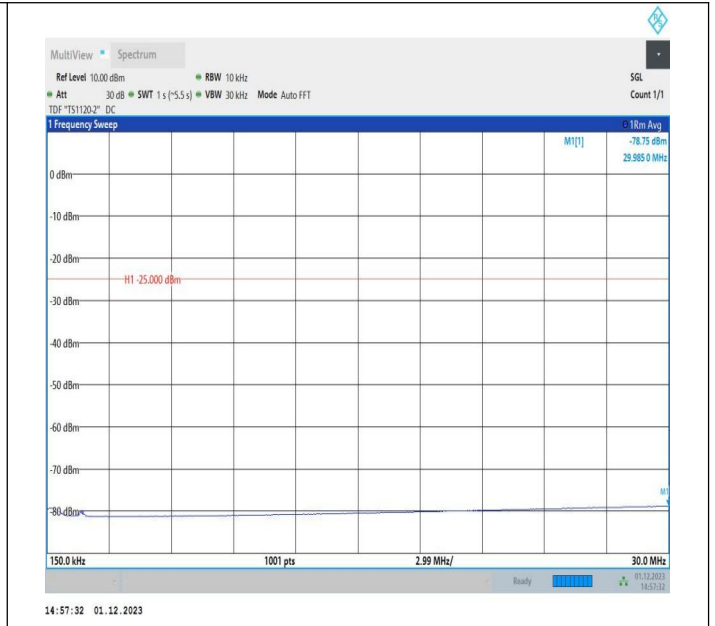

7-7-15MHz-10MHz-64QAM-64QAM-20825-20945-75RB#0-50
RB#0-20000~27000MHz-PASS

7-7-15MHz-10MHz-QPSK-QPSK-21051-21171-1RB#0-ORB#0-0.15~30MHz-PASS