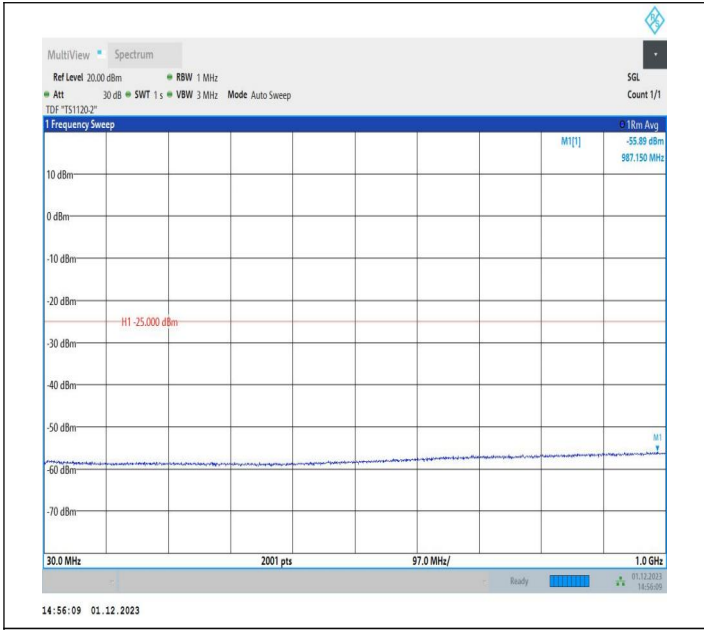

7-7-15MHz-10MHz-16QAM-16QAM-20825-20945-75RB#0-50
RB#0-0.009~0.15MHz-PASS

7-7-15MHz-10MHz-16QAM-16QAM-20825-20945-75RB#0-50
RB#0-0.15~30MHz-PASS

7-7-15MHz-10MHz-16QAM-16QAM-20825-20945-75RB#0-50
RB#0-30~1000MHz-PASS