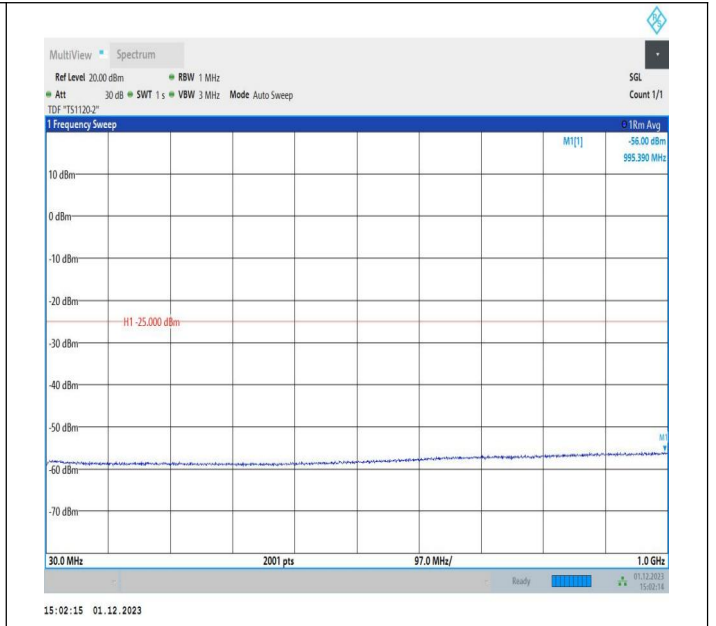

7-7-15MHz-10MHz-16QAM-16QAM-21051-21171-1RB#0-1RB
#49-0.009~0.15MHz-PASS

7-7-15MHz-10MHz-16QAM-16QAM-21051-21171-1RB#0-1RB
#49-30~100MHz-PASS