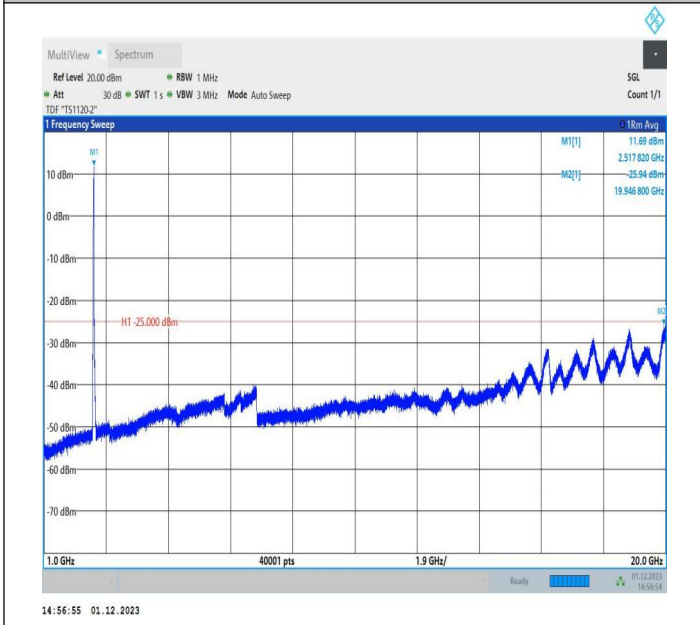

7-7-15MHz-10MHz-64QAM-64QAM-20825-20945-75RB#0-50
RB#0-0.15~30MHz-PASS

7-7-15MHz-10MHz-64QAM-64QAM-20825-20945-75RB#0-50
RB#0-1000~20000MHz-PASS