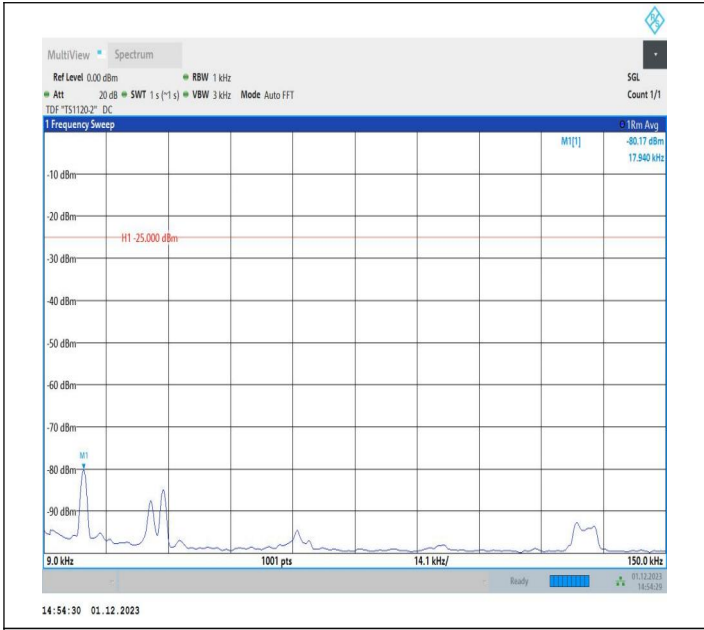

7-7-15MHz-10MHz-16QAM-16QAM-20825-20945-1RB#0-1RB
#49-1000~20000MHz-PASS

7-7-15MHz-10MHz-64QAM-64QAM-20825-20945-1RB#0-1RB
#49-0.009~0.15MHz-PASS