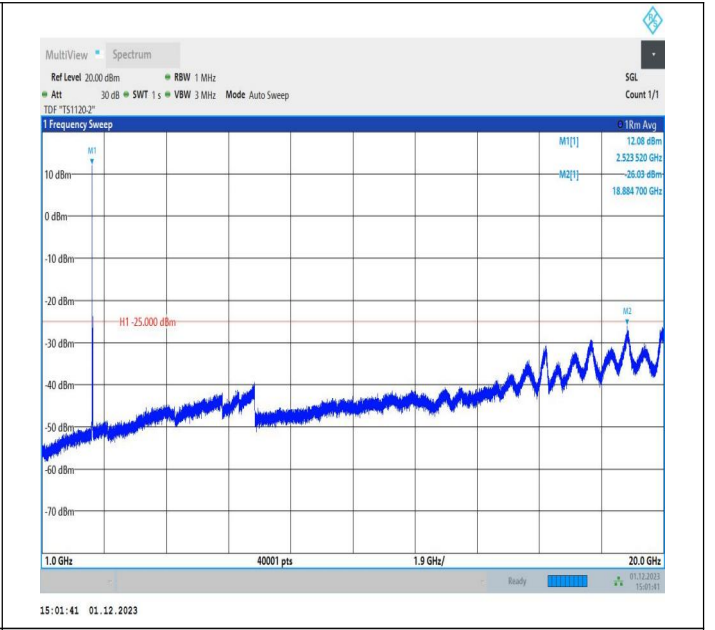

7-7-15MHz-10MHz-QPSK-QPSK-21051-21171-1RB#0-1RB#4
9-1000~20000MHz-PASS