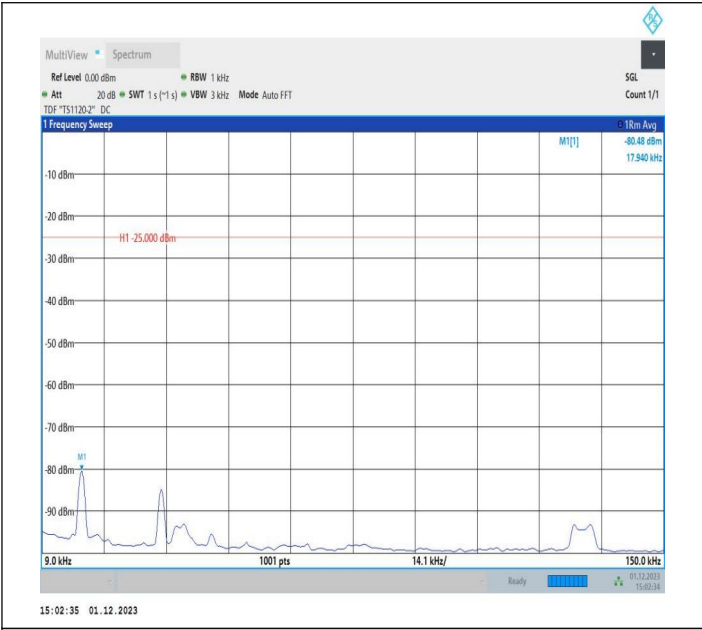

7-7-15MHz-10MHz-16QAM-16QAM-21051-21171-1RB#0-1RB
#49-1000~20000MHz-PASS

7-7-15MHz-10MHz-16QAM-16QAM-21051-21171-1RB#0-1RB
#49-20000~27000MHz-PASS

7-7-15MHz-10MHz-64QAM-64QAM-21051-21171-1RB#0-1RB
#49-0.009~0.15MHz-PASS