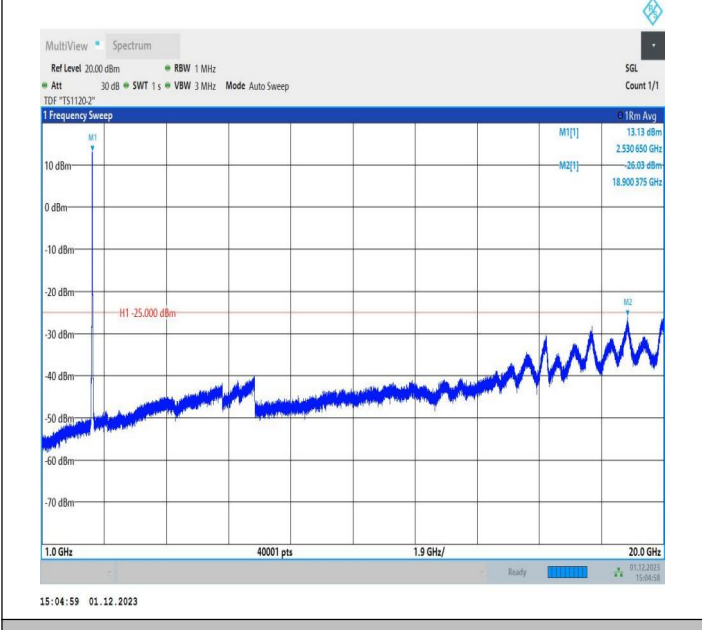

7-7-15MHz-10MHz-64QAM-64QAM-21051-21171-75RB#0-50
RB#0-0.15~30MHz-PASS

7-7-15MHz-10MHz-64QAM-64QAM-21051-21171-75RB#0-50
RB#0-1000~20000MHz-PASS