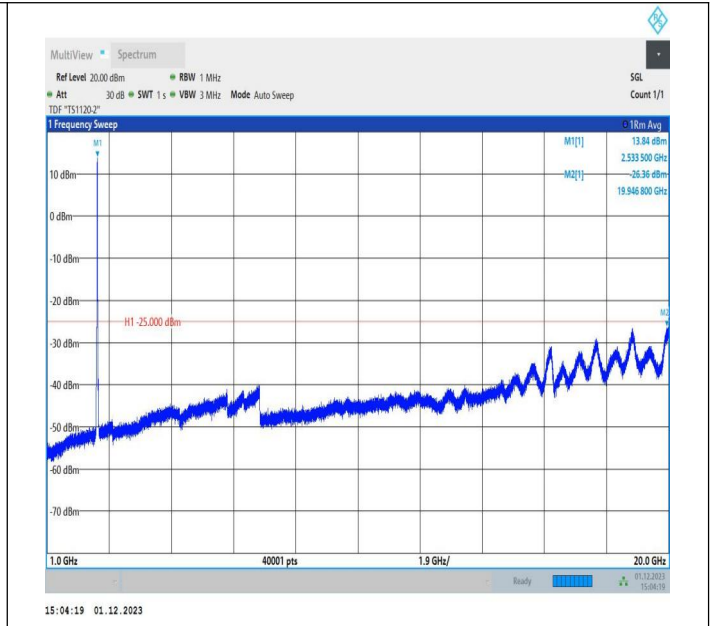

7-7-15MHz-10MHz-16QAM-16QAM-21051-21171-75RB#0-50
RB#0-0.15~30MHz-PASS

7-7-15MHz-10MHz-16QAM-16QAM-21051-21171-75RB#0-50
RB#0-1000~20000MHz-PASS