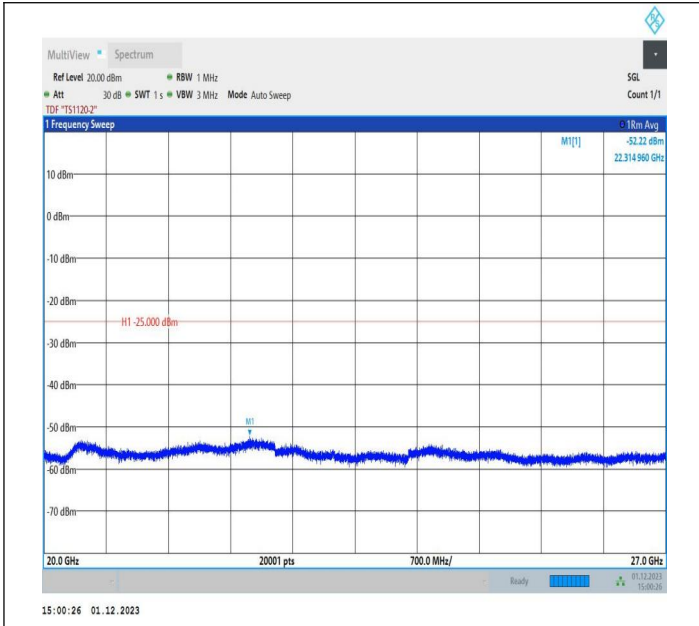

7-7-15MHz-10MHz-16QAM-16QAM-21051-21171-1RB#74-0R
B#0-30~1000MHz-PASS

7-7-15MHz-10MHz-16QAM-16QAM-21051-21171-1RB#74-0R
B#0-20000~27000MHz-PASS