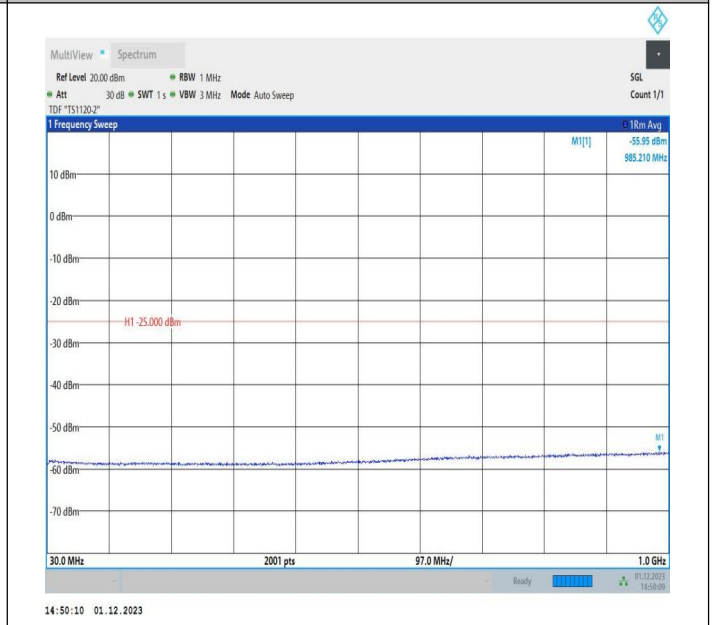

7-7-15MHz-10MHz-16QAM-16QAM-20825-20945-1RB#0-0RB
#0-0.009~0.15MHz-PASS

7-7-15MHz-10MHz-16QAM-16QAM-20825-20945-1RB#0-0RB
#0-30~1000MHz-PASS