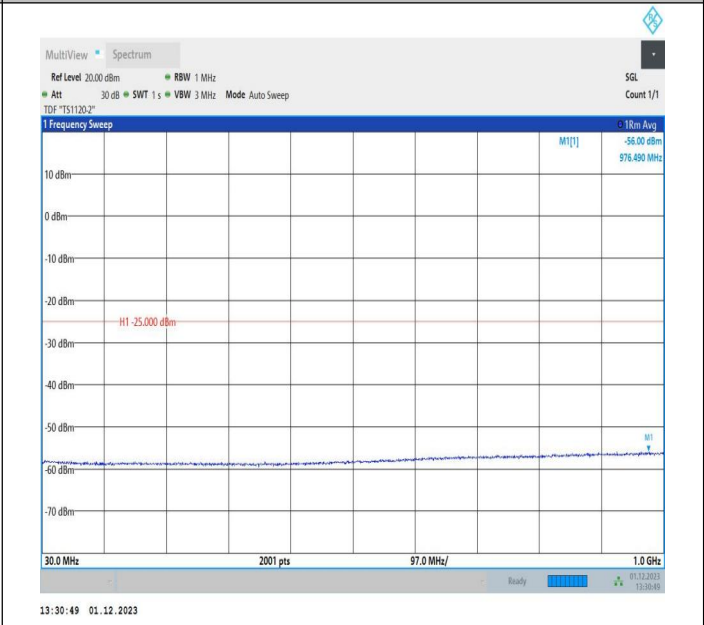

7-7-10MHz-20MHz-64QAM-64QAM-21006-21150-1RB#49-OR
B#0-0.009~0.15MHz-PASS

7-7-10MHz-20MHz-64QAM-64QAM-21006-21150-1RB#49-OR
B#0-30~1000MHz-PASS