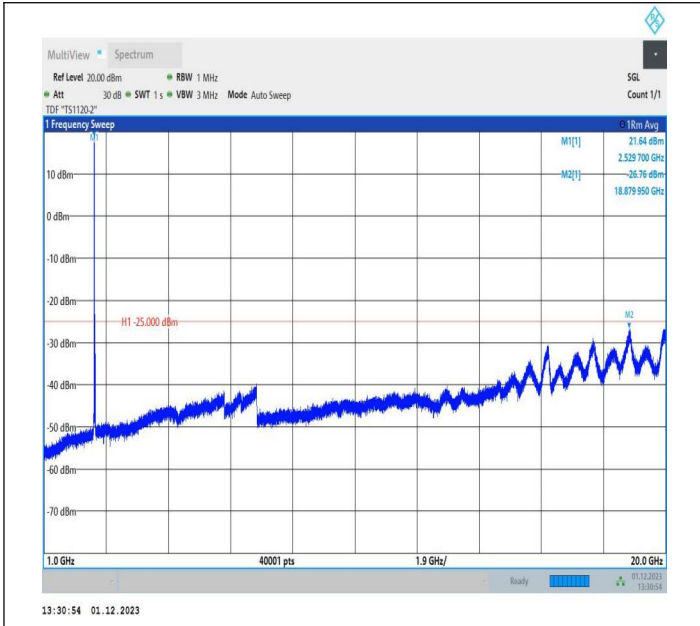

7-7-10MHz-20MHz-64QAM-64QAM-21006-21150-1RB#49-OR
B#0-0.15~30MHz-PASS

7-7-10MHz-20MHz-64QAM-64QAM-21006-21150-1RB#49-0R
B#0-1000~20000MHz-PASS