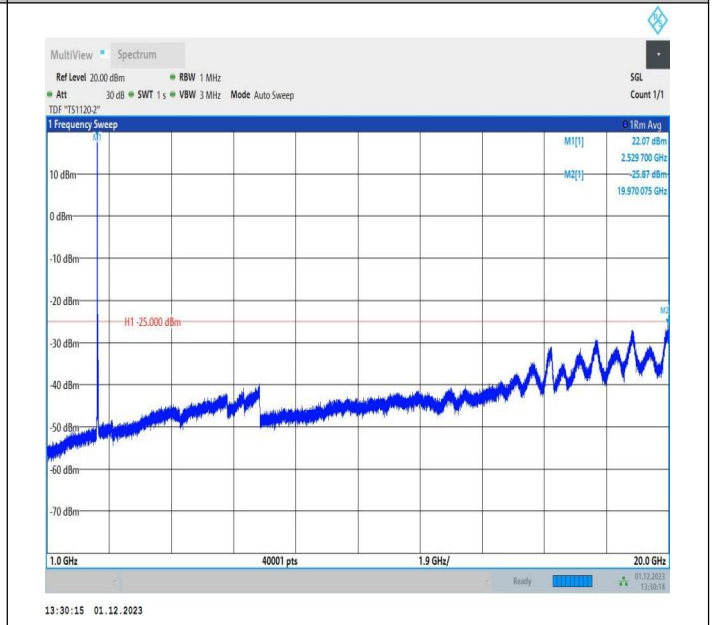

7-7-10MHz-20MHz-16QAM-16QAM-21006-21150-1RB#49-OR
B#0-0.15~30MHz-PASS

7-7-10MHz-20MHz-16QAM-16QAM-21006-21150-1RB#49-OR
B#0-1000~20000MHz-PASS