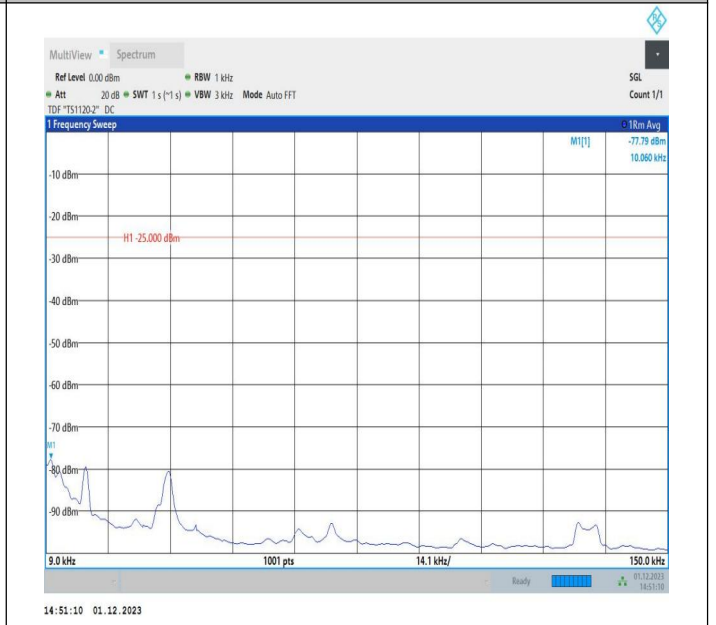

7-7-15MHz-10MHz-64QAM-64QAM-20825-20945-1RB#0-ORB
#0-1000~20000MHz-PASS

7-7-15MHz-10MHz-QPSK-QPSK-20825-20945-1RB#74-ORB#
0-0.009~0.15MHz-PASS