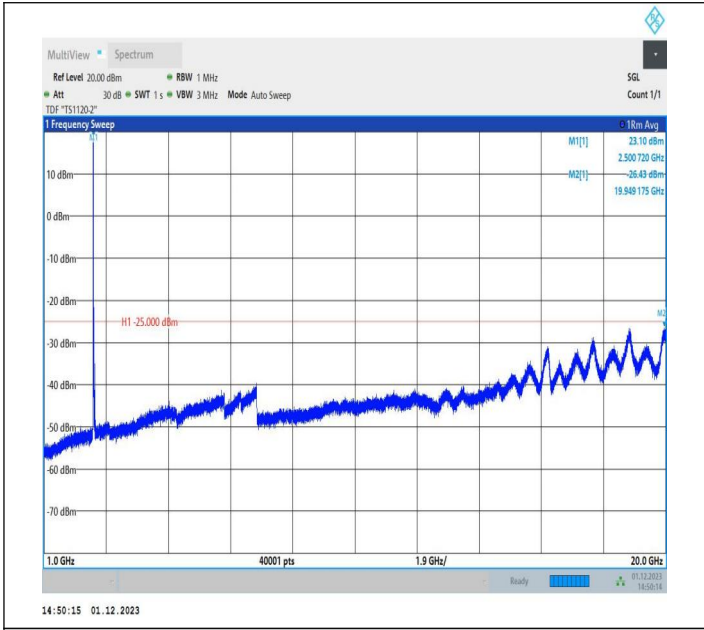

7-7-15MHz-10MHz-16QAM-16QAM-20825-20945-1RB#0-0RB
#0-0.15~30MHz-PASS

7-7-15MHz-10MHz-16QAM-16QAM-20825-20945-1RB#0-0RB
#0-30~1000MHz-PASS

7-7-15MHz-10MHz-16QAM-16QAM-20825-20945-1RB#0-ORB
#0-1000~20000MHz-PASS