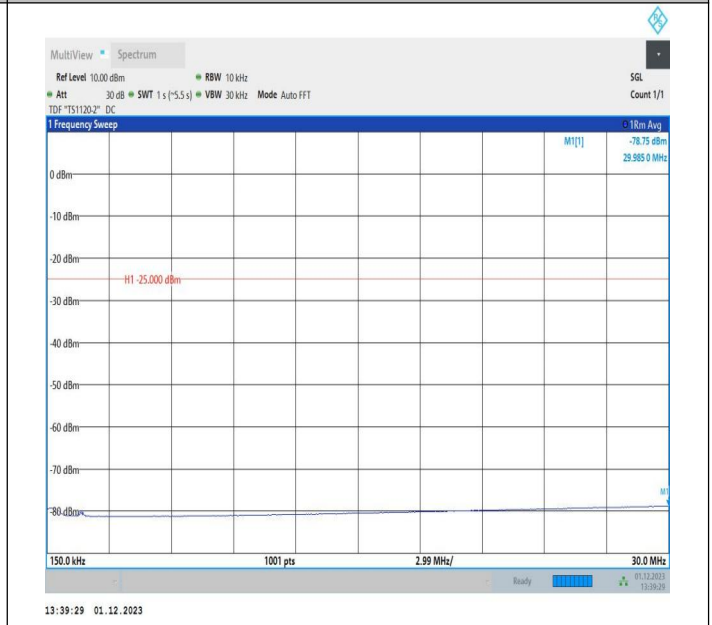

7-7-10MHz-20MHz-64QAM-64QAM-21206-21350-1RB#49-0R
B#0-20000~27000MHz-PASS

7-7-10MHz-20MHz-QPSK-QPSK-21206-21350-1RB#0-1RB#9
9-0.15~30MHz-PASS