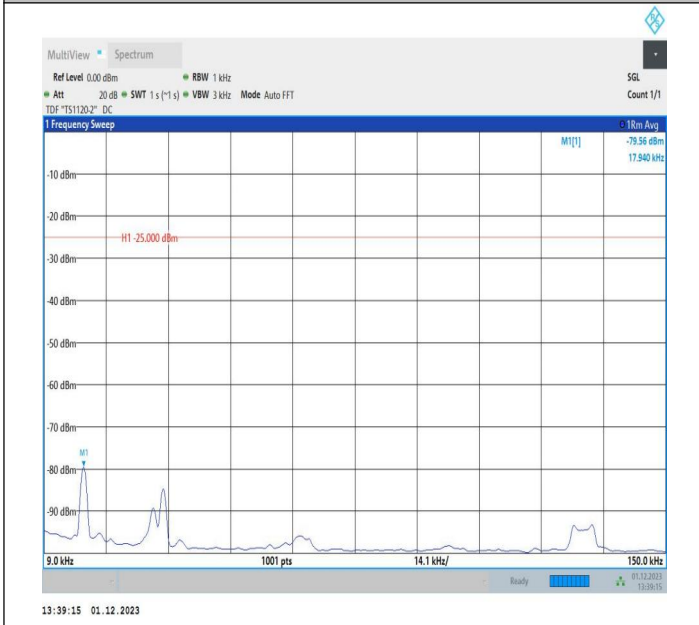

7-7-10MHz-20MHz-64QAM-64QAM-21206-21350-1RB#49-0R
B#0-1000~20000MHz-PASS

7-7-10MHz-20MHz-QPSK-QPSK-21206-21350-1RB#0-1RB#9
9-0.009~0.15MHz-PASS