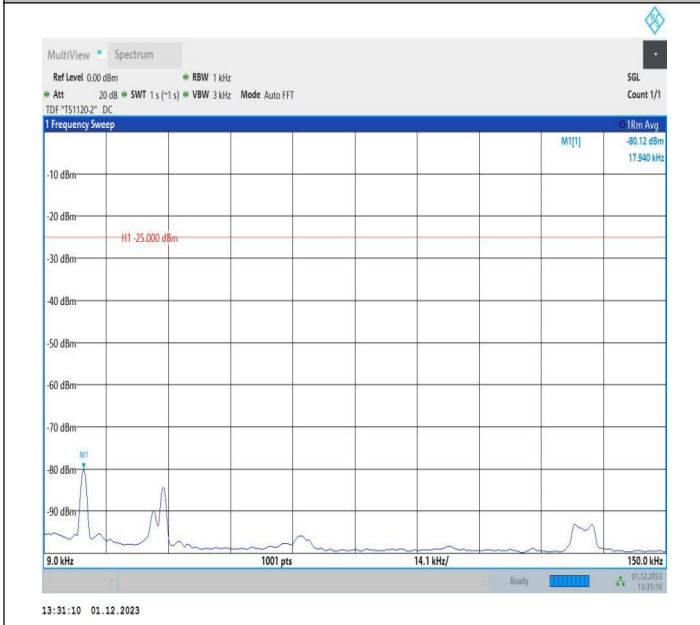

7-7-10MHz-20MHz-64QAM-64QAM-21006-21150-1RB#49-0R
B#0-1000~20000MHz-PASS

7-7-10MHz-20MHz-QPSK-QPSK-21006-21150-1RB#0-1RB#9
9-0.009~0.15MHz-PASS