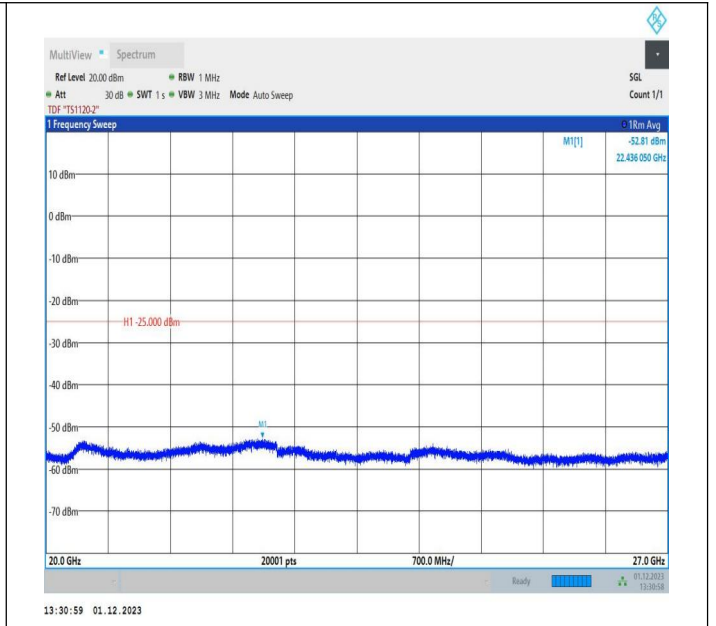

7-7-10MHz-20MHz-64QAM-64QAM-21006-21150-1RB#49-OR
B#0-30~1000MHz-PASS

7-7-10MHz-20MHz-64QAM-64QAM-21006-21150-1RB#49-0R
B#0-20000~27000MHz-PASS