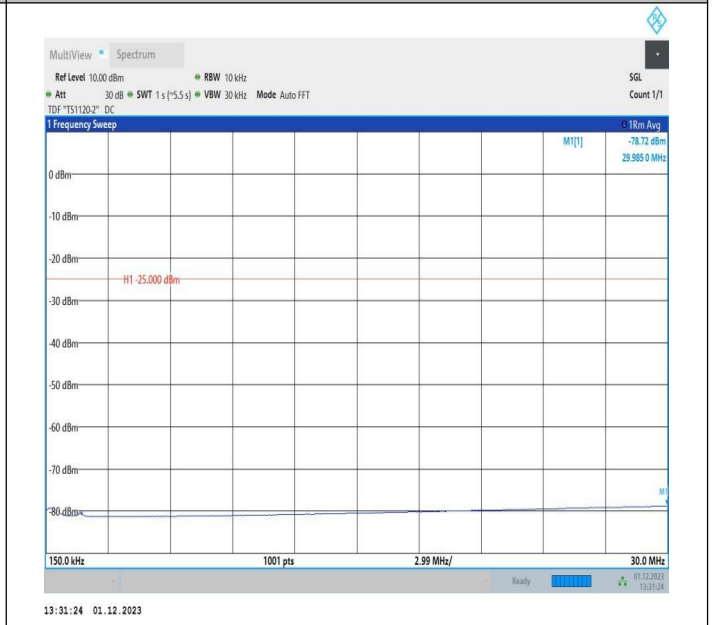

7-7-10MHz-20MHz-64QAM-64QAM-21006-21150-1RB#49-0R
B#0-20000~27000MHz-PASS

7-7-10MHz-20MHz-QPSK-QPSK-21006-21150-1RB#0-1RB#9
9-0.15~30MHz-PASS