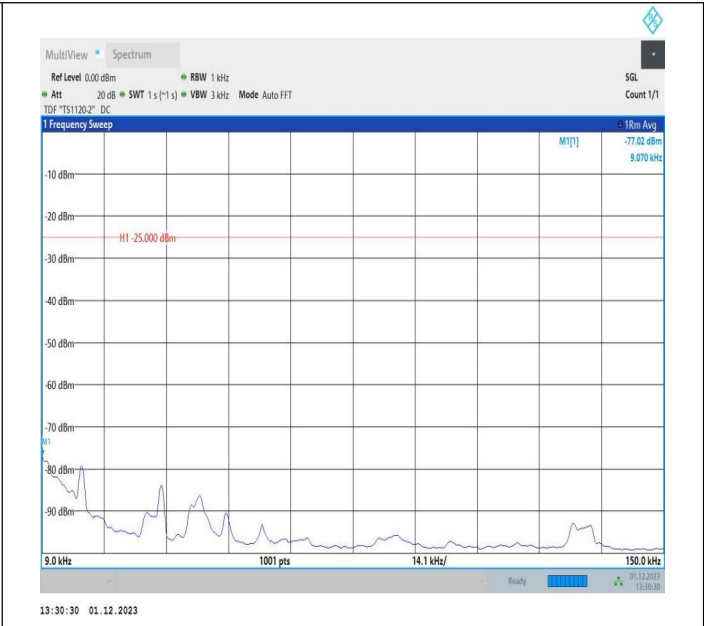

7-7-10MHz-20MHz-16QAM-16QAM-21006-21150-1RB#49-OR
B#0-1000~20000MHz-PASS

7-7-10MHz-20MHz-64QAM-64QAM-21006-21150-1RB#49-OR
B#0-0.009~0.15MHz-PASS