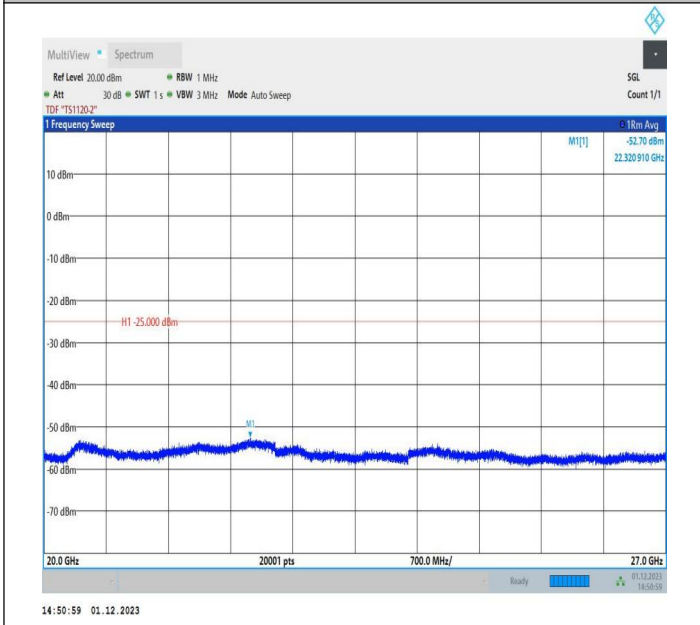

7-7-15MHz-10MHz-64QAM-64QAM-20825-20945-1RB#0-ORB
#0-30~1000MHz-PASS

7-7-15MHz-10MHz-64QAM-64QAM-20825-20945-1RB#0-ORB
#0-20000~27000MHz-PASS