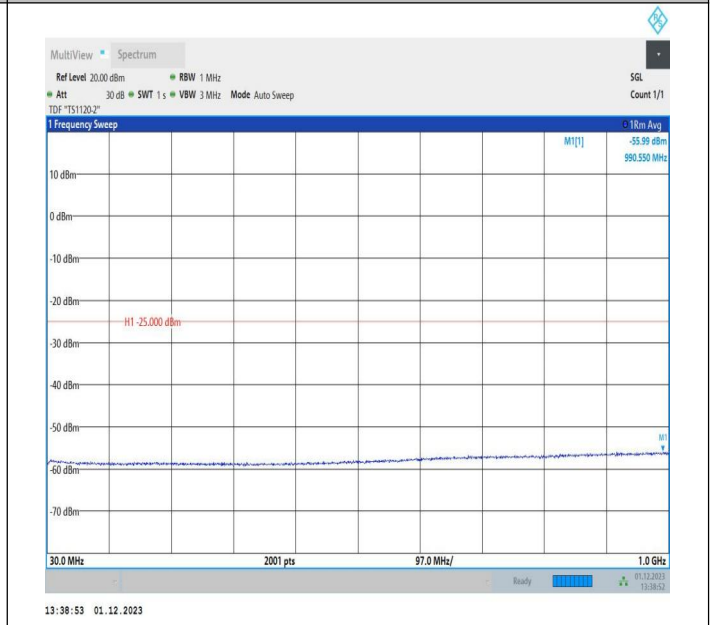

7-7-10MHz-20MHz-64QAM-64QAM-21206-21350-1RB#49-0R
B#0-0.009~0.15MHz-PASS

7-7-10MHz-20MHz-64QAM-64QAM-21206-21350-1RB#49-0R
B#0-30~1000MHz-PASS