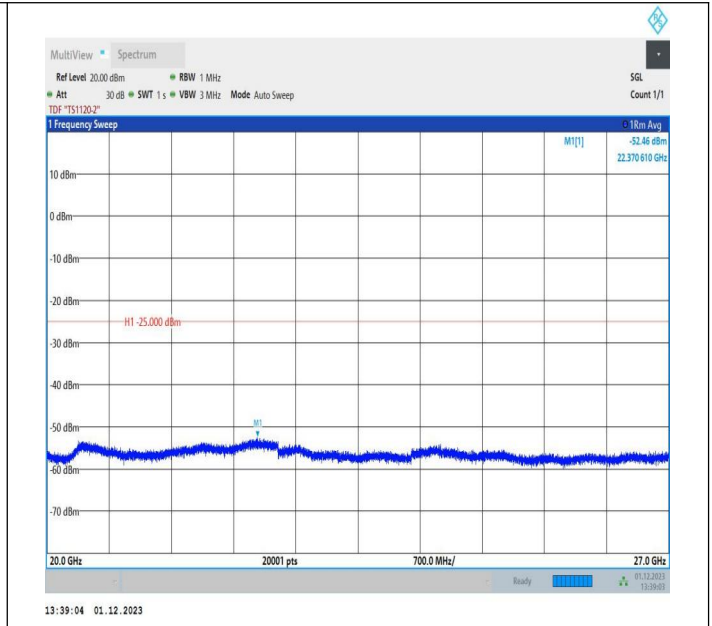

7-7-10MHz-20MHz-64QAM-64QAM-21206-21350-1RB#49-0R
B#0-30~1000MHz-PASS

7-7-10MHz-20MHz-64QAM-64QAM-21206-21350-1RB#49-0R
B#0-20000~27000MHz-PASS