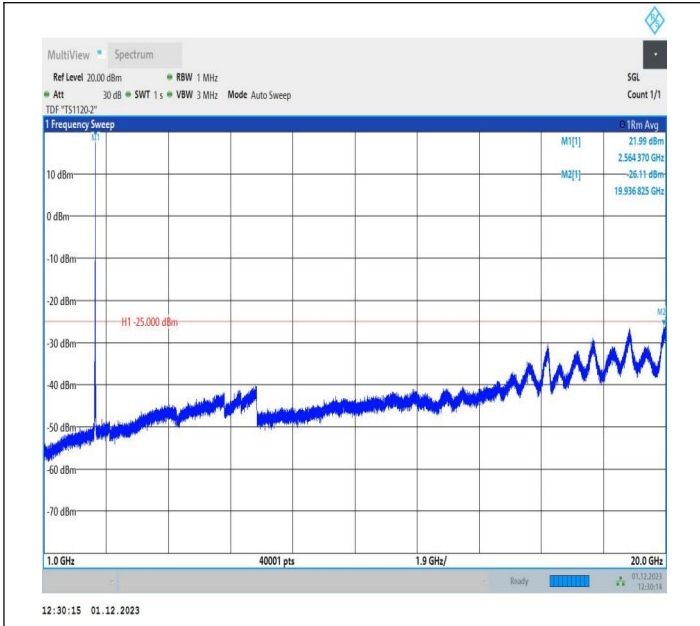

7-7-15MHz-5MHz-64QAM-64QAM-21327-21420-1RB#74-ORB
#0-0.15~30MHz-PASS

7-7-15MHz-5MHz-64QAM-64QAM-21327-21420-1RB#74-0RB
#0-1000~20000MHz-PASS