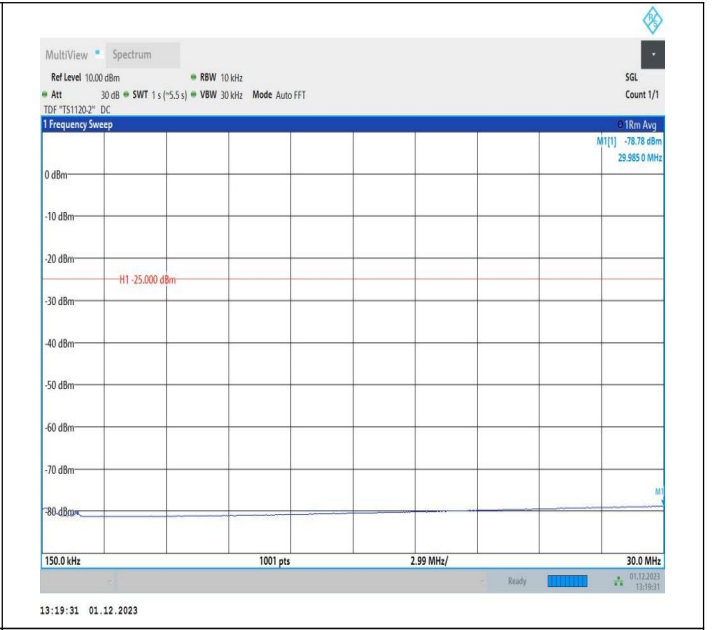

7-7-10MHz-20MHz-QPSK-QPSK-20805-20949-1RB#0-0RB#0
-0.15~30MHz-PASS