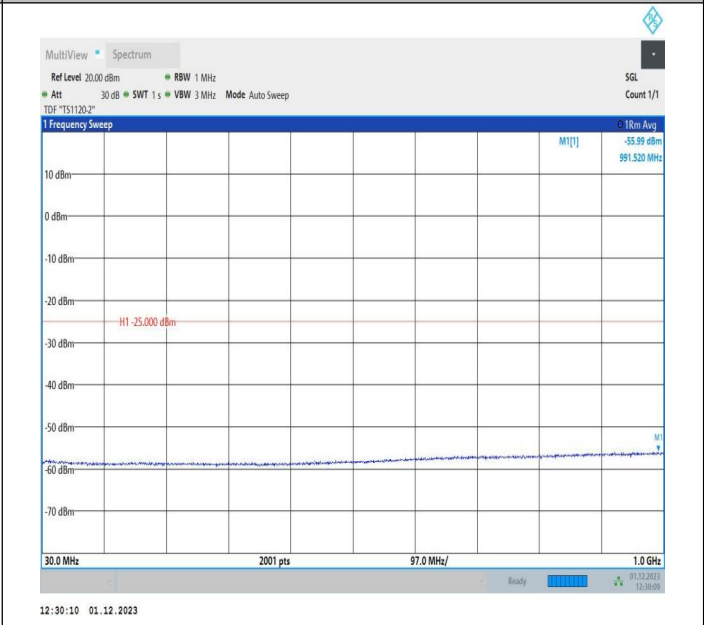

7-7-15MHz-5MHz-64QAM-64QAM-21327-21420-1RB#74-ORB
#0-0.009~0.15MHz-PASS

7-7-15MHz-5MHz-64QAM-64QAM-21327-21420-1RB#74-ORB
#0-30~1000MHz-PASS