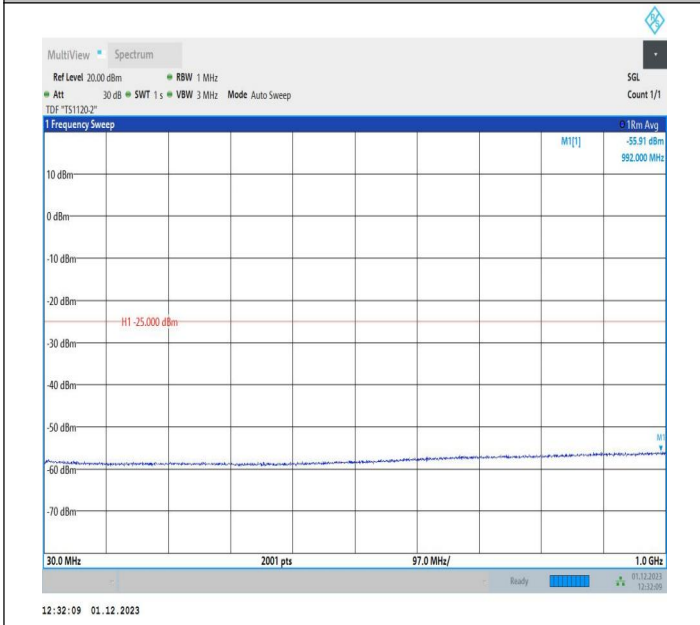

7-7-15MHz-5MHz-64QAM-64QAM-21327-21420-1RB#0-1RB#
24-0.009~0.15MHz-PASS

7-7-15MHz-5MHz-64QAM-64QAM-21327-21420-1RB#0-1RB#
24-30~1000MHz-PASS