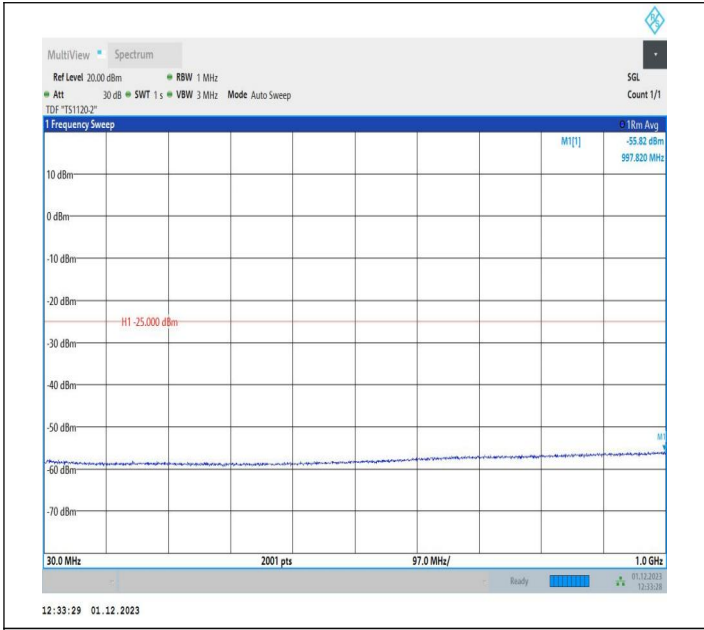

7-7-15MHz-5MHz-16QAM-16QAM-21327-21420-75RB#0-25R
B#0-0.009~0.15MHz-PASS

7-7-15MHz-5MHz-16QAM-16QAM-21327-21420-75RB#0-25R
B#0-0.15~30MHz-PASS

7-7-15MHz-5MHz-16QAM-16QAM-21327-21420-75RB#0-25R
B#0-30~1000MHz-PASS