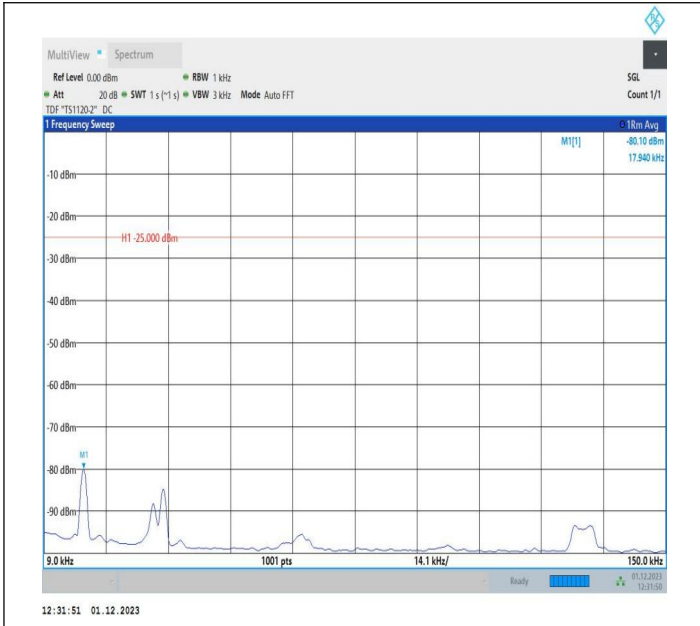

7-7-15MHz-5MHz-16QAM-16QAM-21327-21420-1RB#0-1RB#
24-1000~20000MHz-PASS

7-7-15MHz-5MHz-16QAM-16QAM-21327-21420-1RB#0-1RB#
24-20000~27000MHz-PASS

7-7-15MHz-5MHz-64QAM-64QAM-21327-21420-1RB#0-1RB#
24-0.009~0.15MHz-PASS