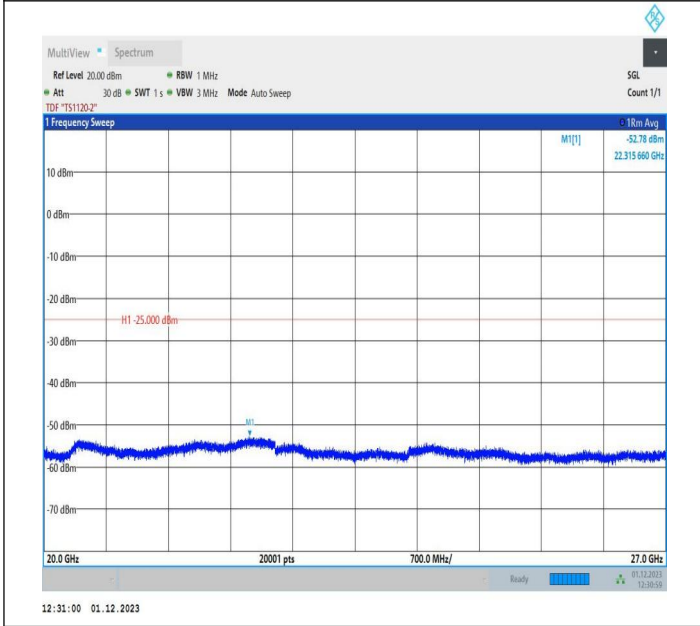

7-7-15MHz-5MHz-QPSK-QPSK-21327-21420-1RB#0-1RB#24
-30~1000MHz-PASS

7-7-15MHz-5MHz-QPSK-QPSK-21327-21420-1RB#0-1RB#24
-20000~27000MHz-PASS