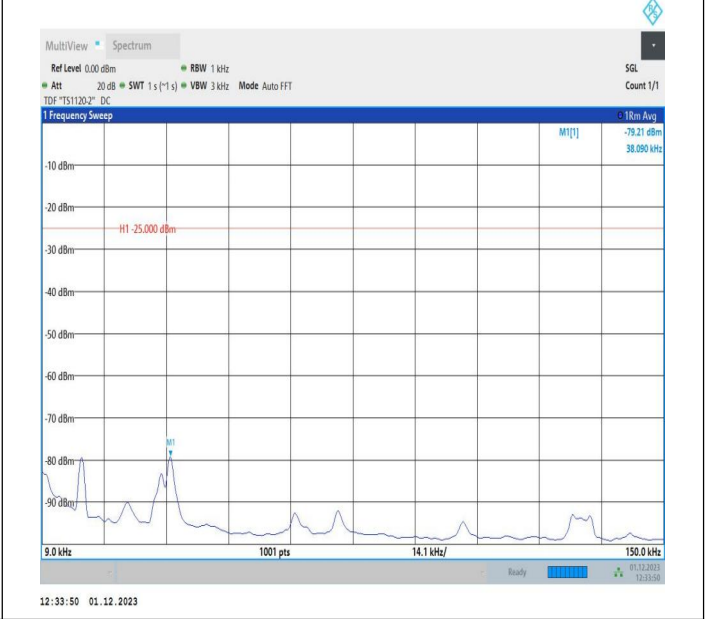

7-7-15MHz-5MHz-16QAM-16QAM-21327-21420-75RB#0-25R
B#0-1000~20000MHz-PASS

7-7-15MHz-5MHz-64QAM-64QAM-21327-21420-75RB#0-25R
B#0-0.009~0.15MHz-PASS