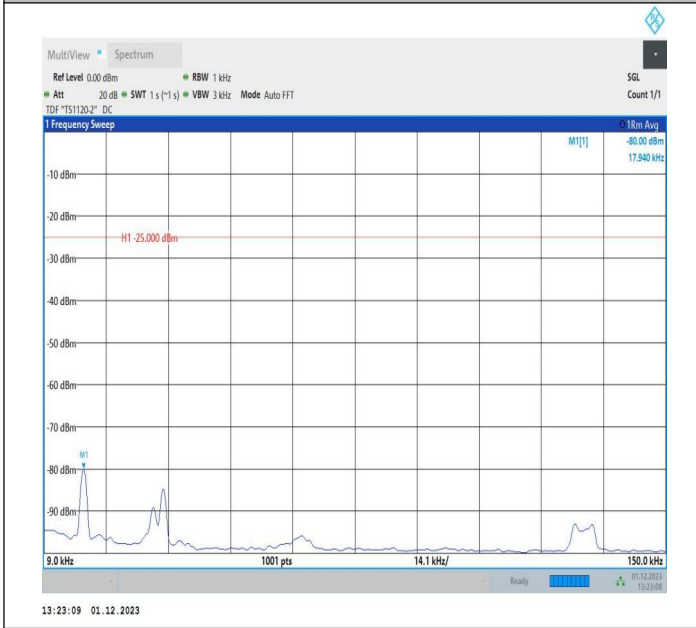

7-7-10MHz-20MHz-64QAM-64QAM-20805-20949-1RB#49-0R
B#0-1000~20000MHz-PASS

7-7-10MHz-20MHz-QPSK-QPSK-20805-20949-1RB#0-1RB#9
9-0.009~0.15MHz-PASS