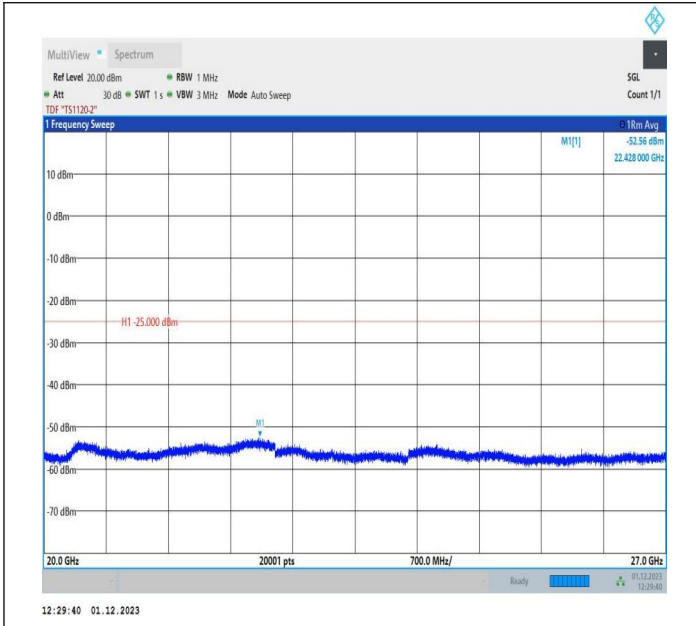

7-7-15MHz-5MHz-16QAM-16QAM-21327-21420-1RB#74-0RB
#0-30~1000MHz-PASS

7-7-15MHz-5MHz-16QAM-16QAM-21327-21420-1RB#74-ORB
#0-20000~27000MHz-PASS