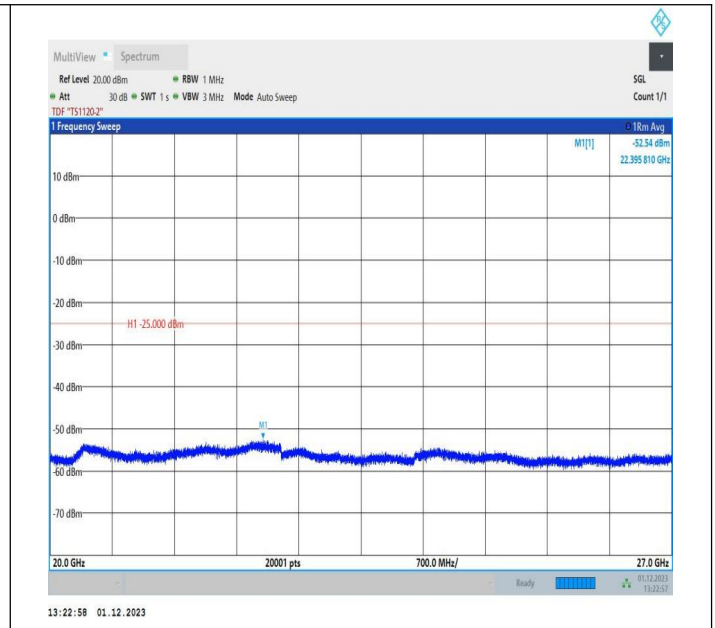

7-7-10MHz-20MHz-64QAM-64QAM-20805-20949-1RB#49-0R
B#0-30~1000MHz-PASS

7-7-10MHz-20MHz-64QAM-64QAM-20805-20949-1RB#49-0R
B#0-20000~27000MHz-PASS