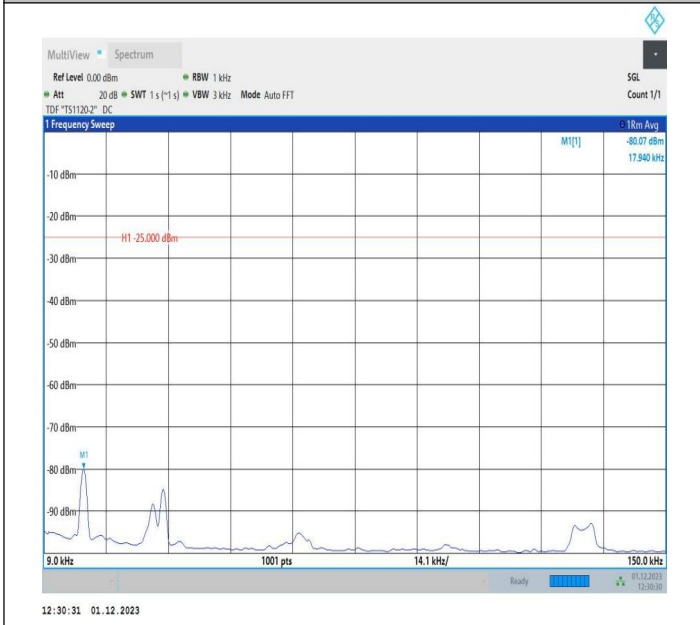

7-7-15MHz-5MHz-64QAM-64QAM-21327-21420-1RB#74-0RB
#0-1000~20000MHz-PASS

7-7-15MHz-5MHz-QPSK-QPSK-21327-21420-1RB#0-1RB#24
-0.009~0.15MHz-PASS