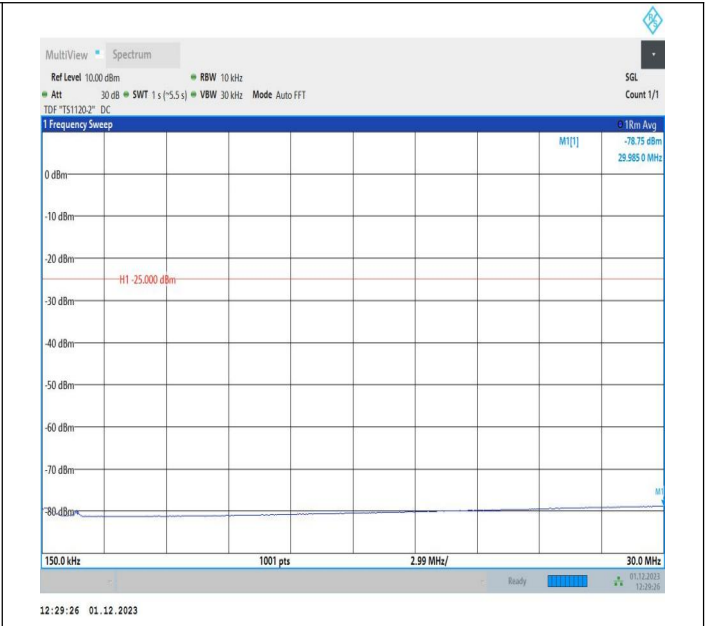

7-7-15MHz-5MHz-QPSK-QPSK-21327-21420-1RB#74-0RB#0
-20000~27000MHz-PASS

7-7-15MHz-5MHz-16QAM-16QAM-21327-21420-1RB#74-0RB
#0-0.15~30MHz-PASS