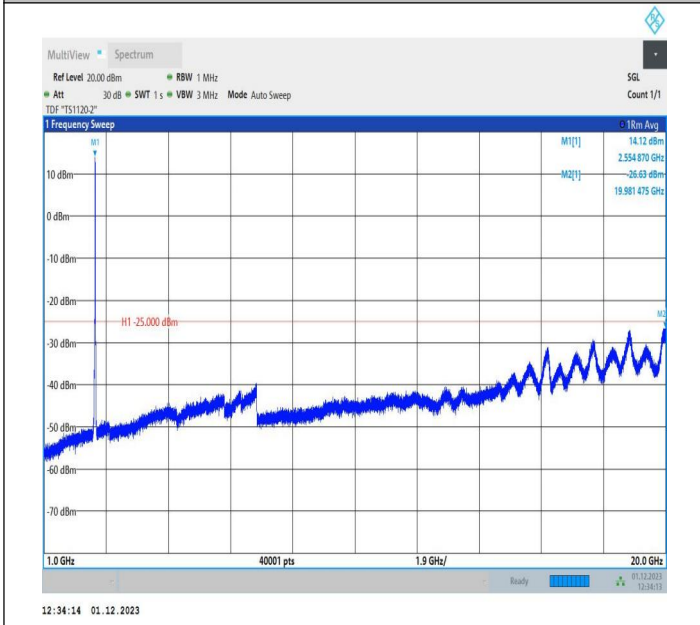

7-7-15MHz-5MHz-64QAM-64QAM-21327-21420-75RB#0-25R
B#0-0.15~30MHz-PASS

7-7-15MHz-5MHz-64QAM-64QAM-21327-21420-75RB#0-25R
B#0-1000~20000MHz-PASS