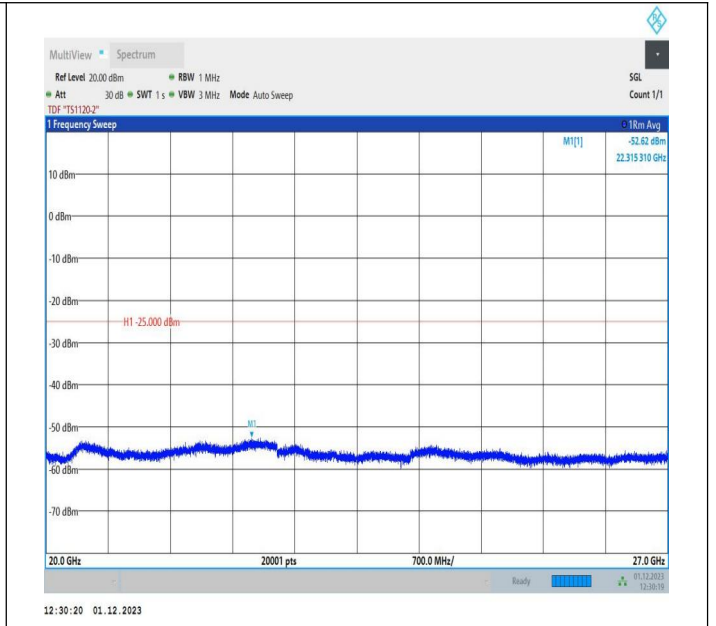

7-7-15MHz-5MHz-64QAM-64QAM-21327-21420-1RB#74-ORB
#0-30~1000MHz-PASS

7-7-15MHz-5MHz-64QAM-64QAM-21327-21420-1RB#74-0RB
#0-20000~27000MHz-PASS