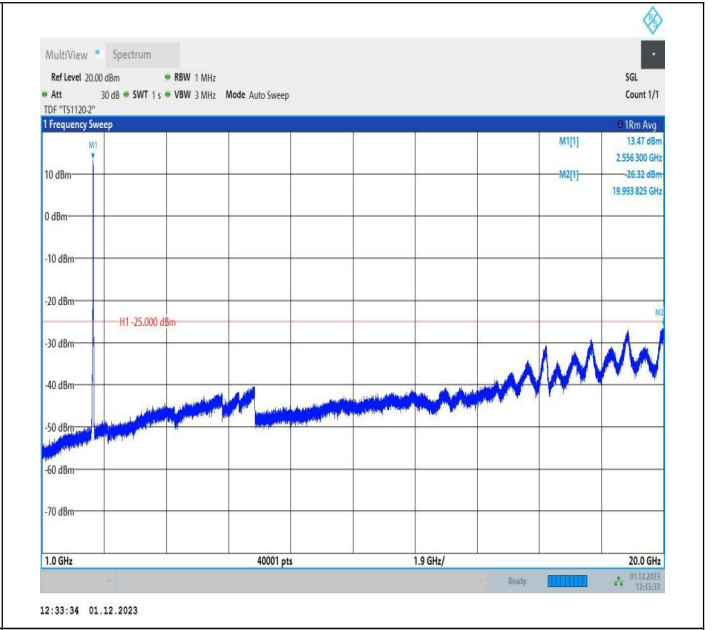

7-7-15MHz-5MHz-16QAM-16QAM-21327-21420-75RB#0-25R
B#0-1000~20000MHz-PASS