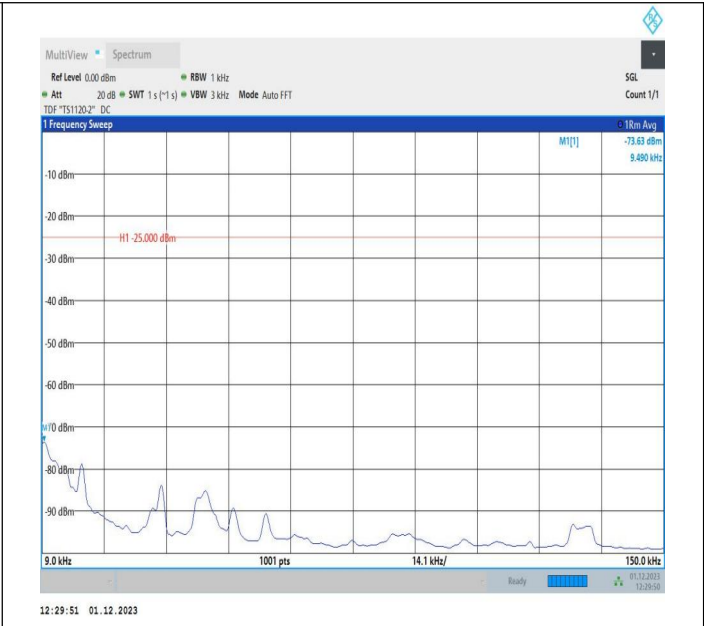

7-7-15MHz-5MHz-16QAM-16QAM-21327-21420-1RB#74-0RB
#0-1000~20000MHz-PASS

7-7-15MHz-5MHz-64QAM-64QAM-21327-21420-1RB#74-ORB
#0-0.009~0.15MHz-PASS