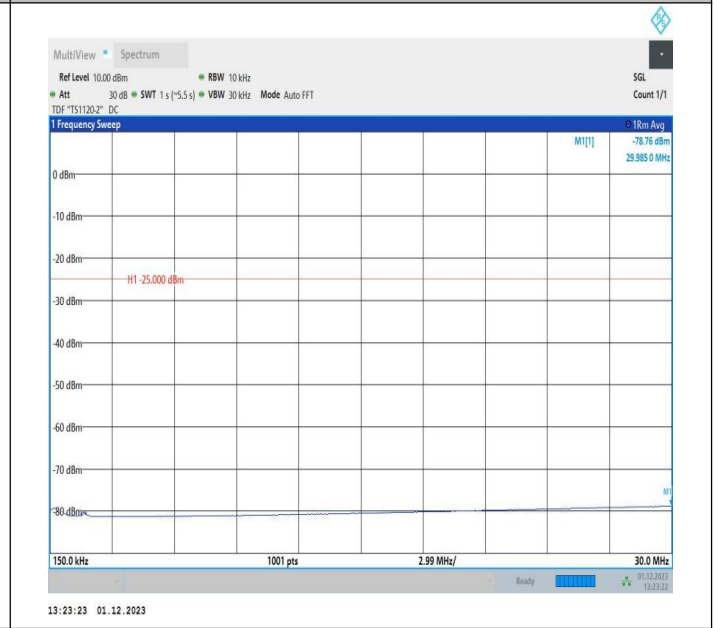

7-7-10MHz-20MHz-64QAM-64QAM-20805-20949-1RB#49-0R
B#0-20000~27000MHz-PASS

7-7-10MHz-20MHz-QPSK-QPSK-20805-20949-1RB#0-1RB#9
9-0.15~30MHz-PASS