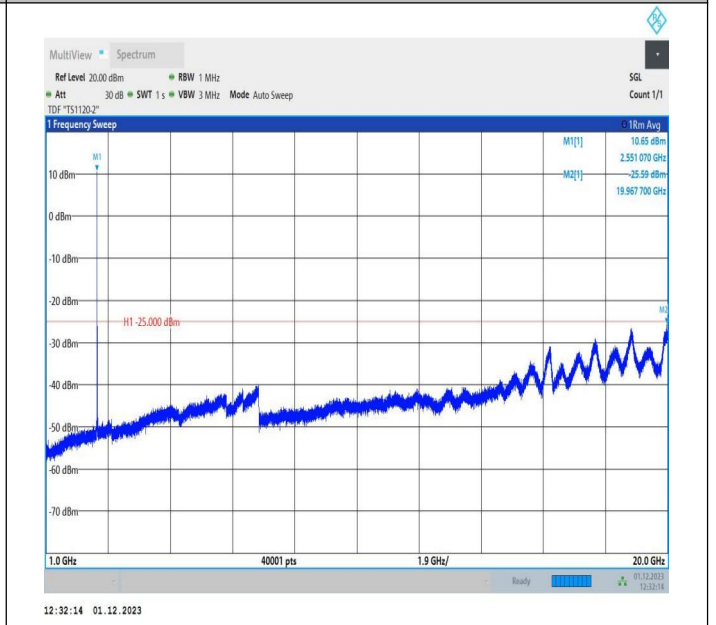

7-7-15MHz-5MHz-64QAM-64QAM-21327-21420-1RB#0-1RB#
24-0.15~30MHz-PASS

7-7-15MHz-5MHz-64QAM-64QAM-21327-21420-1RB#0-1RB#
24-1000~20000MHz-PASS