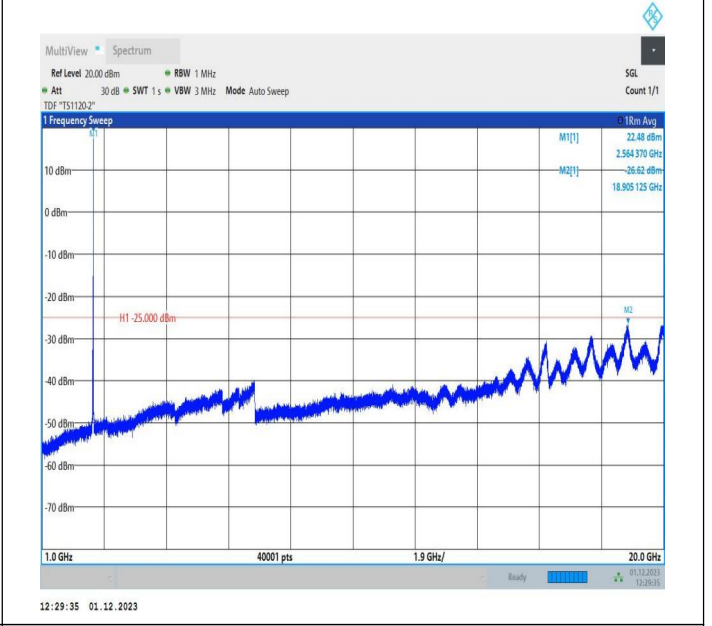

7-7-15MHz-5MHz-16QAM-16QAM-21327-21420-1RB#74-0RB
#0-0.15~30MHz-PASS

7-7-15MHz-5MHz-16QAM-16QAM-21327-21420-1RB#74-0RB
#0-1000~20000MHz-PASS