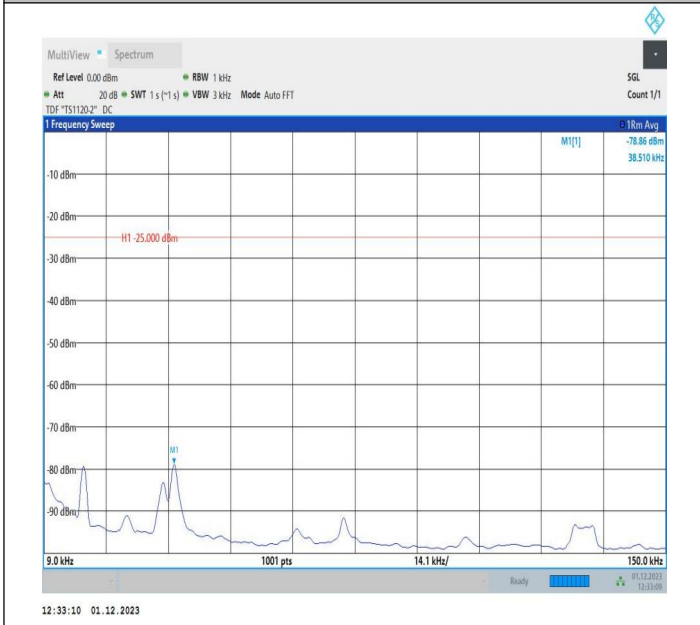

7-7-15MHz-5MHz-QPSK-QPSK-21327-21420-75RB#0-25RB#
0-1000~20000MHz-PASS

7-7-15MHz-5MHz-16QAM-16QAM-21327-21420-75RB#0-25R
B#0-0.009~0.15MHz-PASS