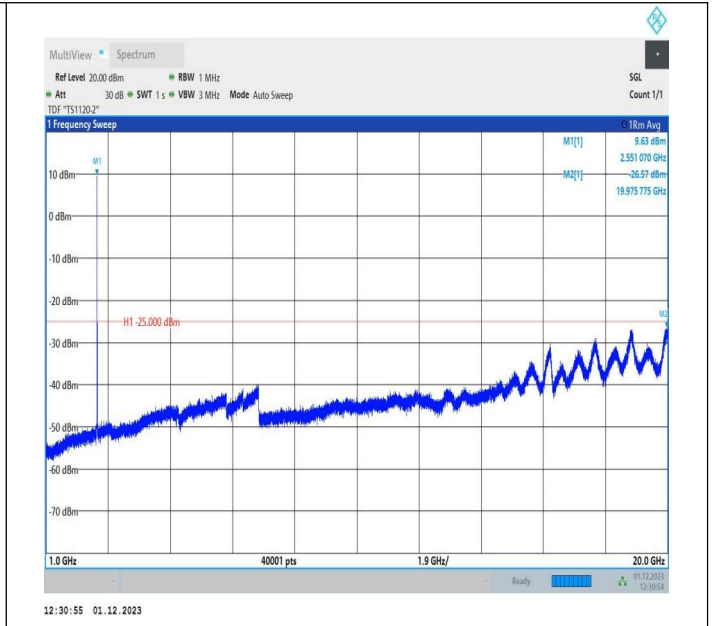

7-7-15MHz-5MHz-QPSK-QPSK-21327-21420-1RB#0-1RB#24
-0.15~30MHz-PASS

7-7-15MHz-5MHz-QPSK-QPSK-21327-21420-1RB#0-1RB#24
-1000~20000MHz-PASS