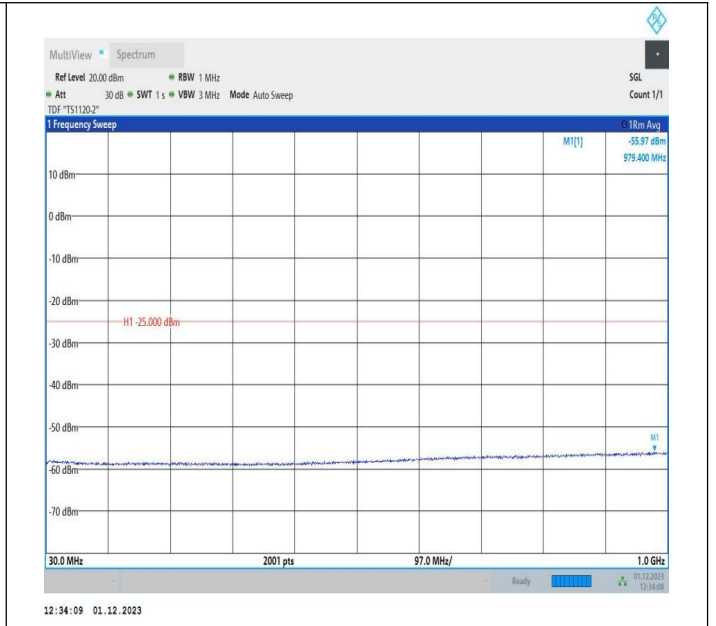

7-7-15MHz-5MHz-64QAM-64QAM-21327-21420-75RB#0-25R
B#0-0.009~0.15MHz-PASS

7-7-15MHz-5MHz-64QAM-64QAM-21327-21420-75RB#0-25R
B#0-30~1000MHz-PASS