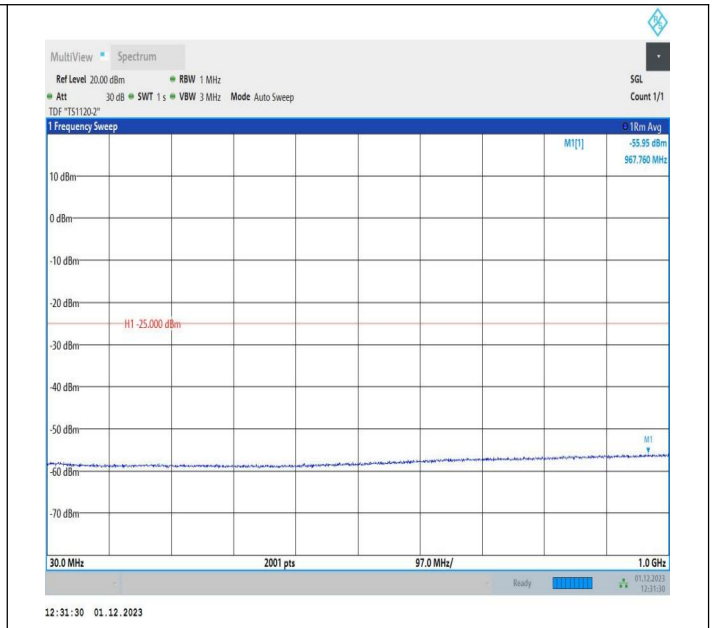

7-7-15MHz-5MHz-16QAM-16QAM-21327-21420-1RB#0-1RB#24
24-0.009~0.15MHz-PASS

7-7-15MHz-5MHz-16QAM-16QAM-21327-21420-1RB#0-1RB#
24-30~1000MHz-PASS