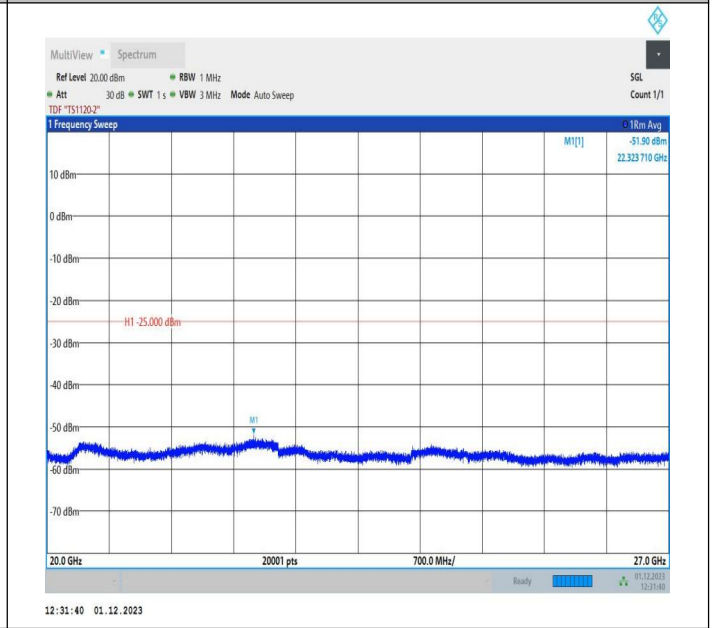

7-7-15MHz-5MHz-16QAM-16QAM-21327-21420-1RB#0-1RB#
24-30~1000MHz-PASS

7-7-15MHz-5MHz-16QAM-16QAM-21327-21420-1RB#0-1RB#
24-20000~27000MHz-PASS