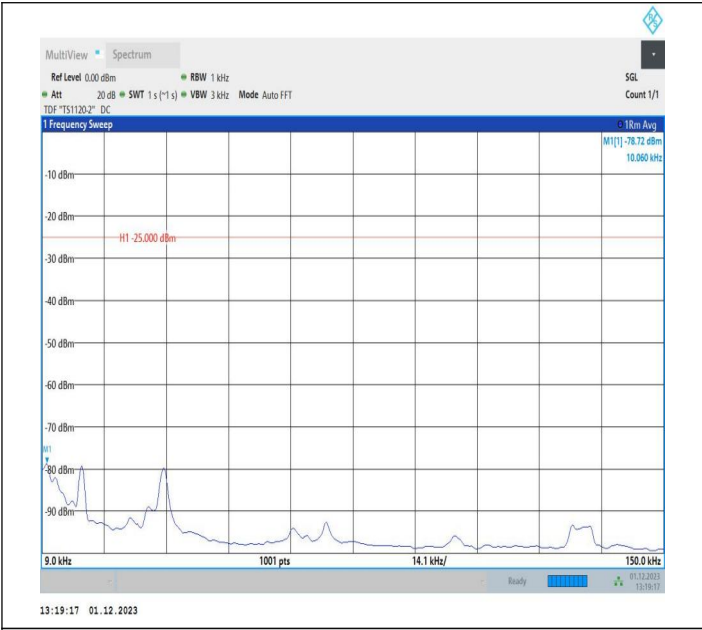

7-7-15MHz-5MHz-64QAM-64QAM-21327-21420-75RB#0-25R
B#0-1000~20000MHz-PASS

7-7-15MHz-5MHz-64QAM-64QAM-21327-21420-75RB#0-25R
B#0-20000~27000MHz-PASS

7-7-10MHz-20MHz-QPSK-QPSK-20805-20949-1RB#0-0RB#0
-0.009~0.15MHz-PASS