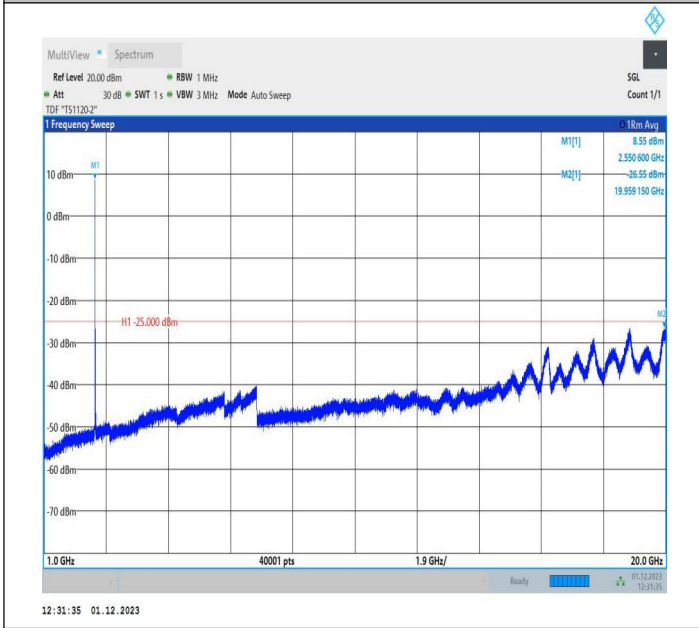

7-7-15MHz-5MHz-16QAM-16QAM-21327-21420-1RB#0-1RB#
24-0.15~30MHz-PASS

7-7-15MHz-5MHz-16QAM-16QAM-21327-21420-1RB#0-1RB#
24-1000~20000MHz-PASS