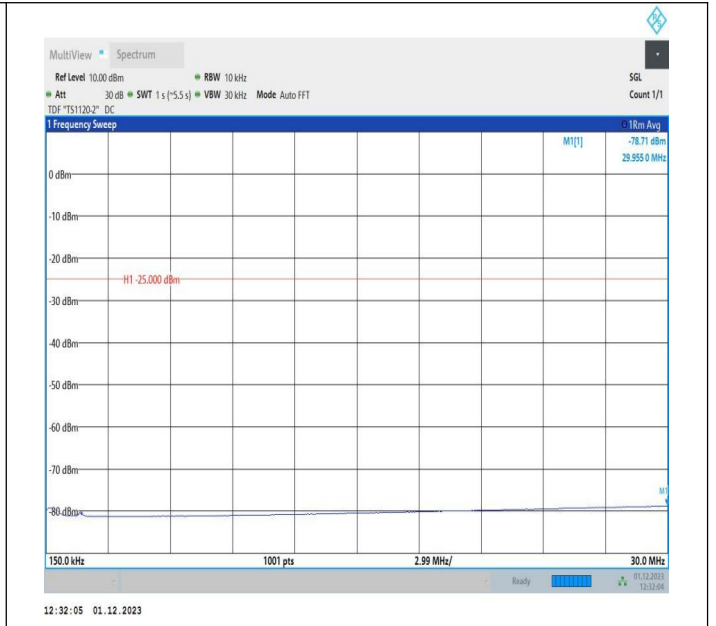

7-7-15MHz-5MHz-64QAM-64QAM-21327-21420-1RB#0-1RB#
24-0.15~30MHz-PASS