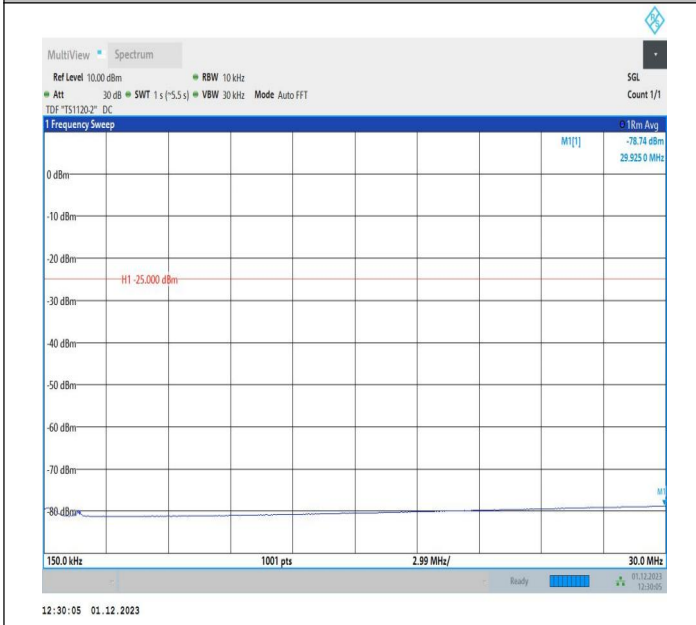

7-7-15MHz-5MHz-16QAM-16QAM-21327-21420-1RB#74-ORB
#0-20000~27000MHz-PASS

7-7-15MHz-5MHz-64QAM-64QAM-21327-21420-1RB#74-ORB
#0-0.15~30MHz-PASS