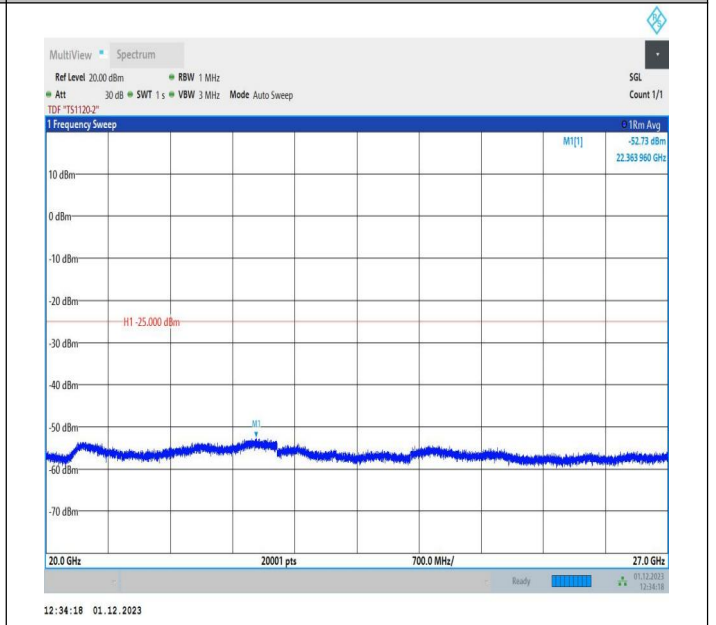

7-7-15MHz-5MHz-64QAM-64QAM-21327-21420-75RB#0-25R
B#0-30~1000MHz-PASS

7-7-15MHz-5MHz-64QAM-64QAM-21327-21420-75RB#0-25R
B#0-20000~27000MHz-PASS