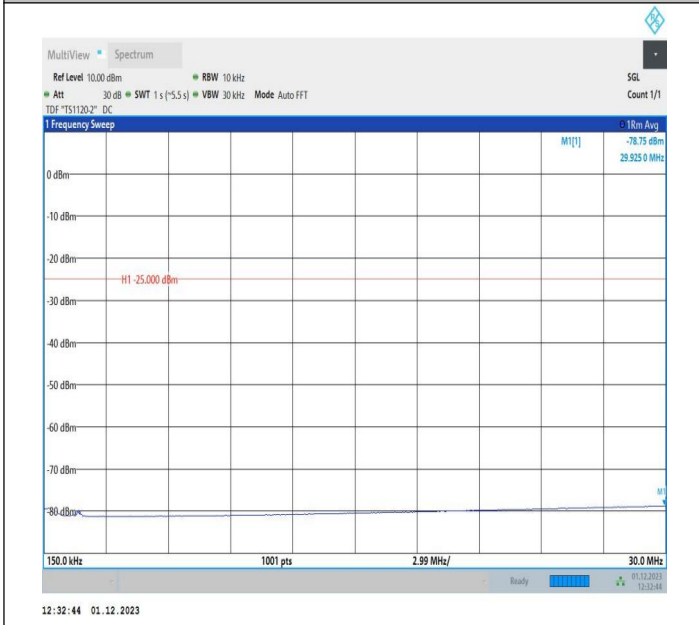

7-7-15MHz-5MHz-64QAM-64QAM-21327-21420-1RB#0-1RB#
24-20000~27000MHz-PASS

7-7-15MHz-5MHz-QPSK-QPSK-21327-21420-75RB#0-25RB#
0-0.15~30MHz-PASS