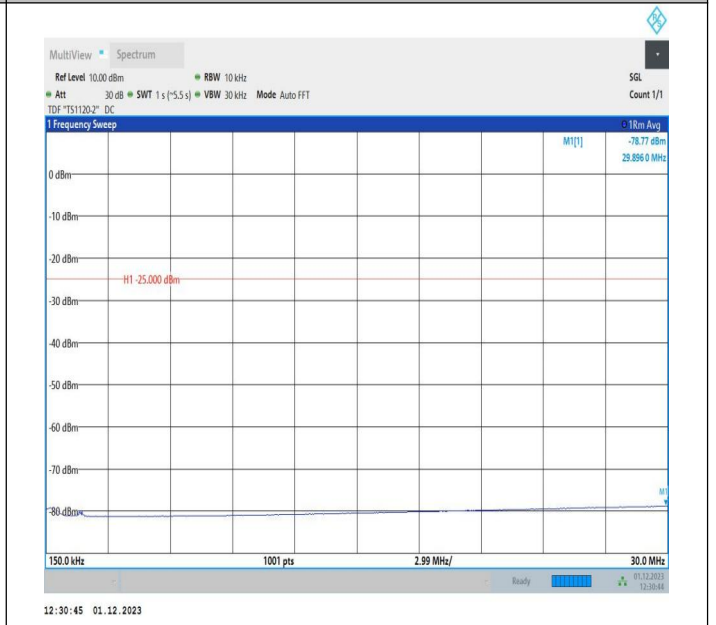

7-7-15MHz-5MHz-64QAM-64QAM-21327-21420-1RB#74-0RB
#0-20000~27000MHz-PASS

7-7-15MHz-5MHz-QPSK-QPSK-21327-21420-1RB#0-1RB#24
-0.15~30MHz-PASS