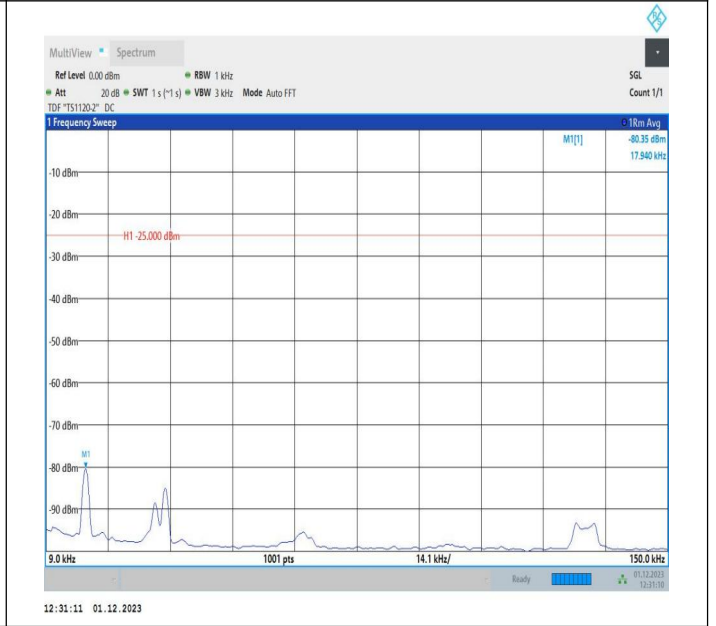

7-7-15MHz-5MHz-QPSK-QPSK-21327-21420-1RB#0-1RB#24
-1000~20000MHz-PASS

7-7-15MHz-5MHz-16QAM-16QAM-21327-21420-1RB#0-1RB#24
24-0.009~0.15MHz-PASS