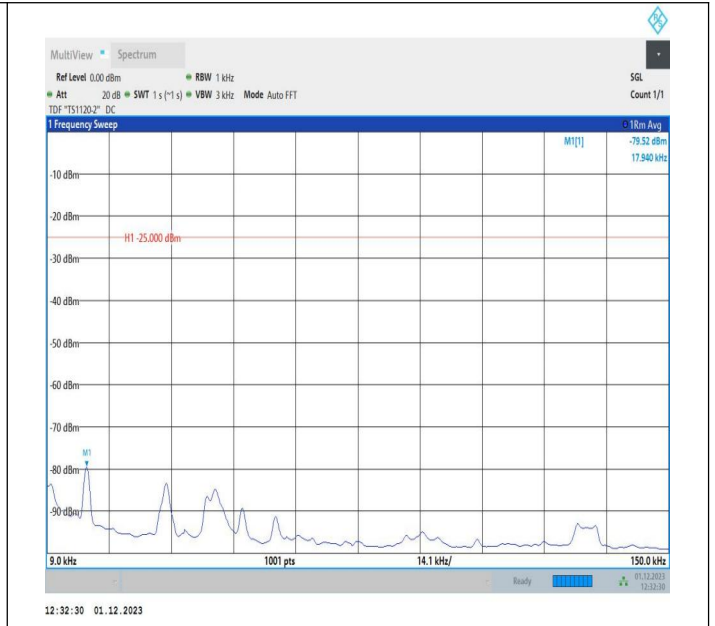

7-7-15MHz-5MHz-64QAM-64QAM-21327-21420-1RB#0-1RB#
24-1000~20000MHz-PASS

7-7-15MHz-5MHz-QPSK-QPSK-21327-21420-75RB#0-25RB#
0-0.009~0.15MHz-PASS