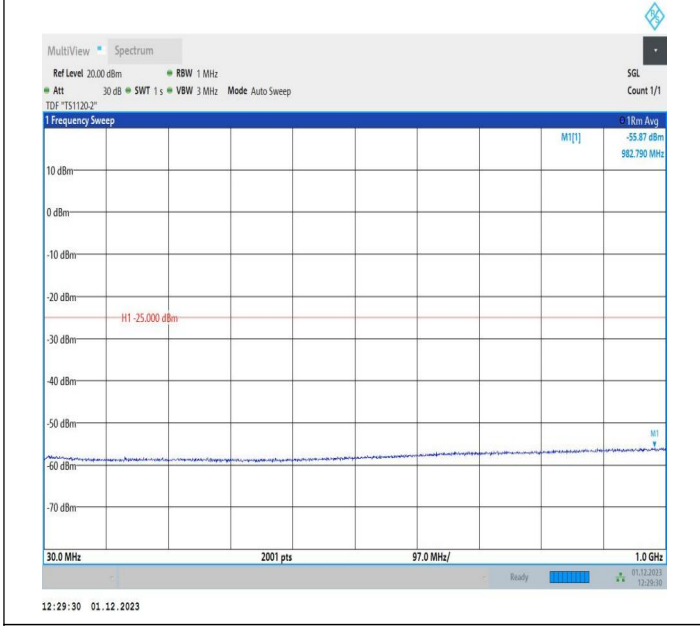

7-7-15MHz-5MHz-16QAM-16QAM-21327-21420-1RB#74-0RB
#0-0.009~0.15MHz-PASS

7-7-15MHz-5MHz-16QAM-16QAM-21327-21420-1RB#74-0RB
#0-30~1000MHz-PASS