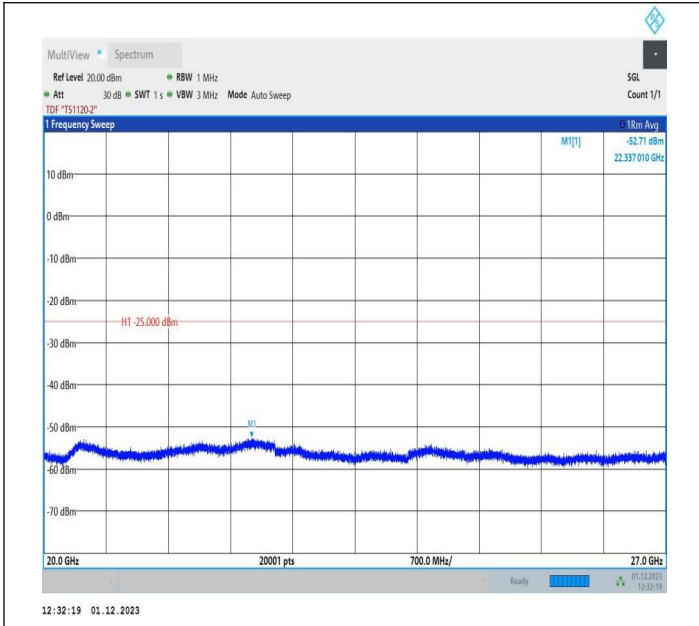

7-7-15MHz-5MHz-64QAM-64QAM-21327-21420-1RB#0-1RB#
24-30~1000MHz-PASS

7-7-15MHz-5MHz-64QAM-64QAM-21327-21420-1RB#0-1RB#
24-20000~27000MHz-PASS