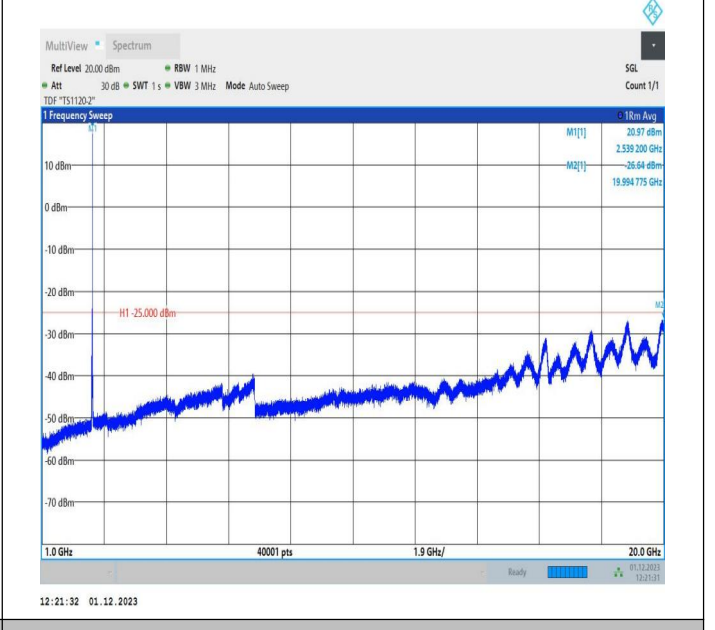

7-7-15MHz-5MHz-16QAM-16QAM-21076-21169-1RB#74-ORB
#0-0.15~30MHz-PASS

7-7-15MHz-5MHz-16QAM-16QAM-21076-21169-1RB#74-ORB
#0-1000~20000MHz-PASS