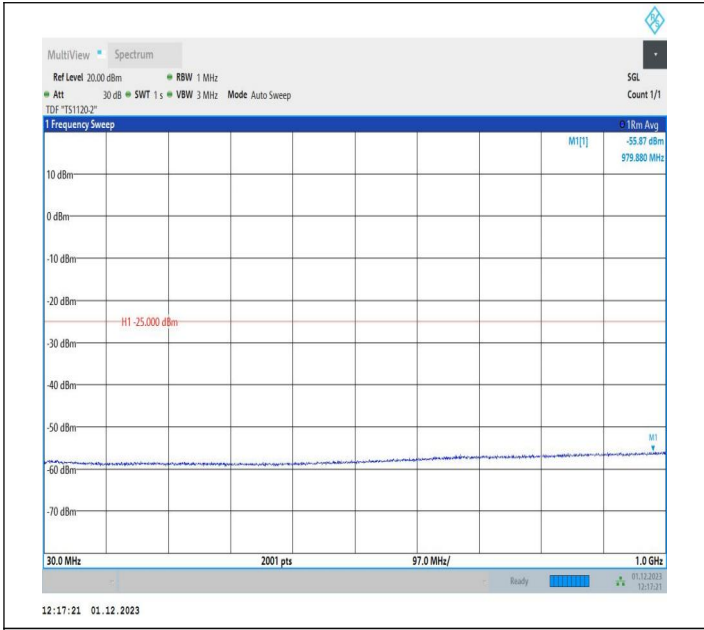

7-7-15MHz-5MHz-16QAM-16QAM-20825-20918-75RB#0-25R
B#0-0.009~0.15MHz-PASS

7-7-15MHz-5MHz-16QAM-16QAM-20825-20918-75RB#0-25R
B#0-0.15~30MHz-PASS

7-7-15MHz-5MHz-16QAM-16QAM-20825-20918-75RB#0-25R
B#0-30~1000MHz-PASS