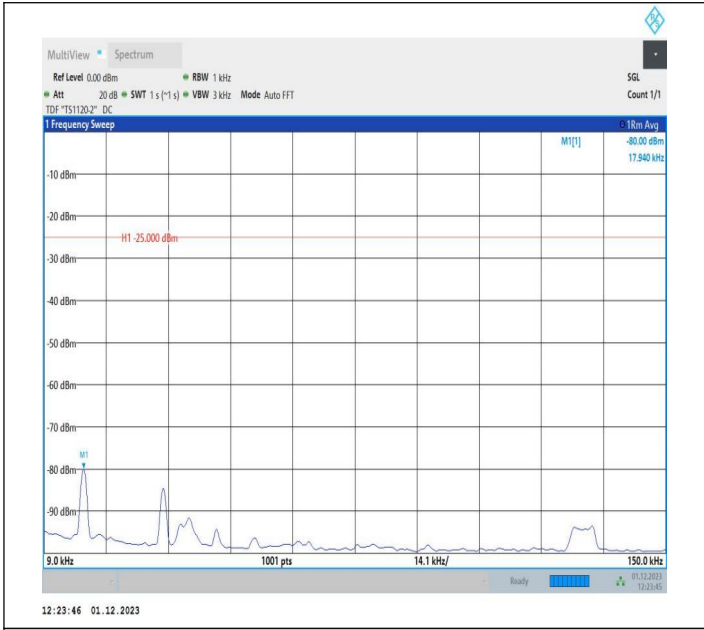

7-7-15MHz-5MHz-16QAM-16QAM-21076-21169-1RB#0-1RB#
24-1000~20000MHz-PASS

7-7-15MHz-5MHz-16QAM-16QAM-21076-21169-1RB#0-1RB#
24-20000~27000MHz-PASS

7-7-15MHz-5MHz-64QAM-64QAM-21076-21169-1RB#0-1RB#
24-0.009~0.15MHz-PASS