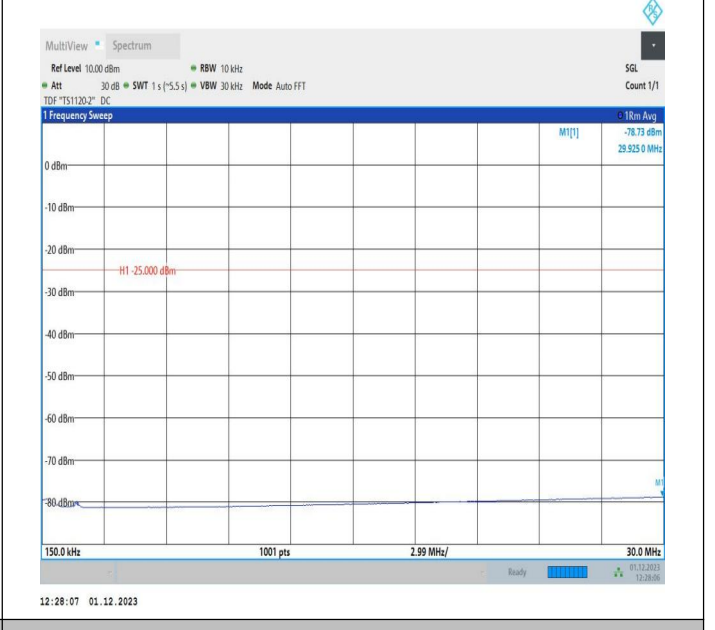

7-7-15MHz-5MHz-16QAM-16QAM-21327-21420-1RB#0-0RB#
0-20000~27000MHz-PASS

7-7-15MHz-5MHz-64QAM-64QAM-21327-21420-1RB#0-0RB#
0-0.15~30MHz-PASS