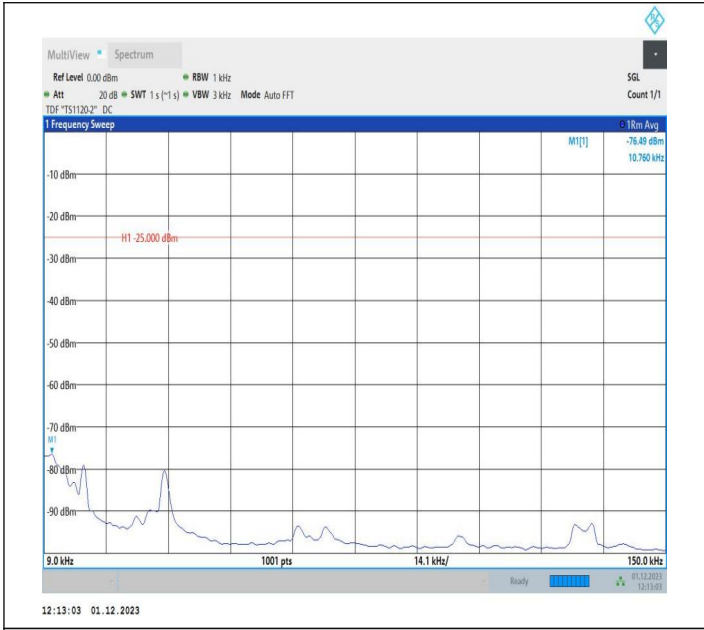

7-7-15MHz-5MHz-QPSK-QPSK-20825-20918-1RB#74-0RB#0
-1000~20000MHz-PASS

7-7-15MHz-5MHz-16QAM-16QAM-20825-20918-1RB#74-ORB
#0-0.009~0.15MHz-PASS