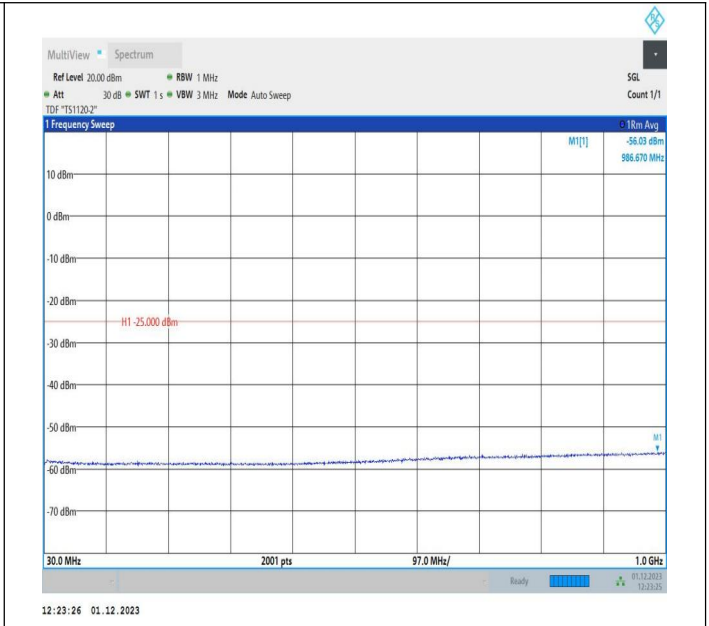

7-7-15MHz-5MHz-16QAM-16QAM-21076-21169-1RB#0-1RB#
24-30~1000MHz-PASS