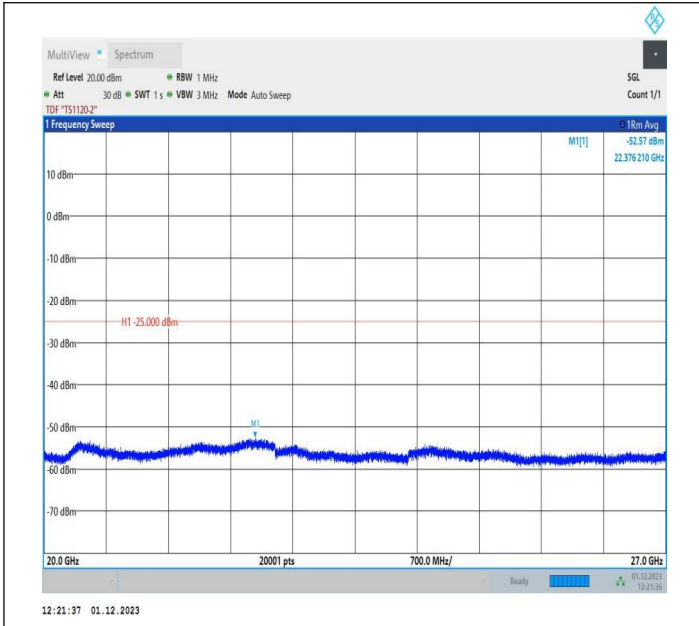

7-7-15MHz-5MHz-16QAM-16QAM-21076-21169-1RB#74-ORB
#0-30~1000MHz-PASS

7-7-15MHz-5MHz-16QAM-16QAM-21076-21169-1RB#74-ORB
#0-20000~27000MHz-PASS