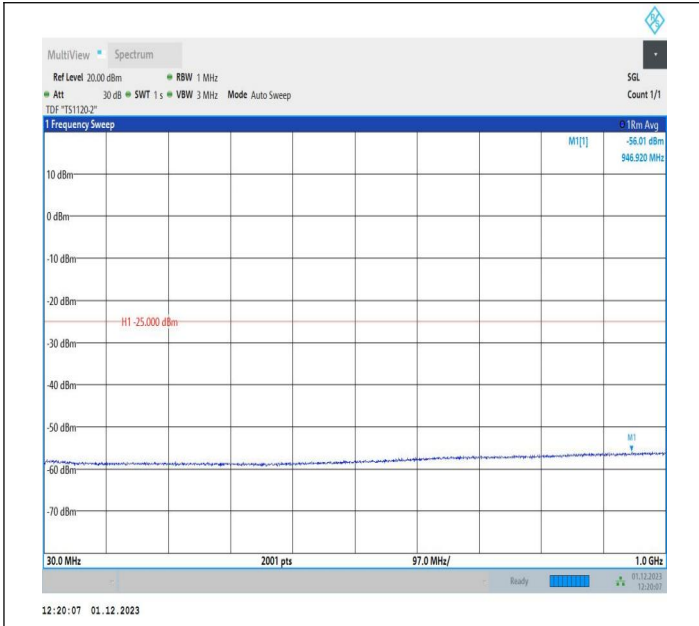

7-7-15MHz-5MHz-64QAM-64QAM-21076-21169-1RB#0-0RB#
0-0.009~0.15MHz-PASS

7-7-15MHz-5MHz-64QAM-64QAM-21076-21169-1RB#0-0RB#
0-30~1000MHz-PASS