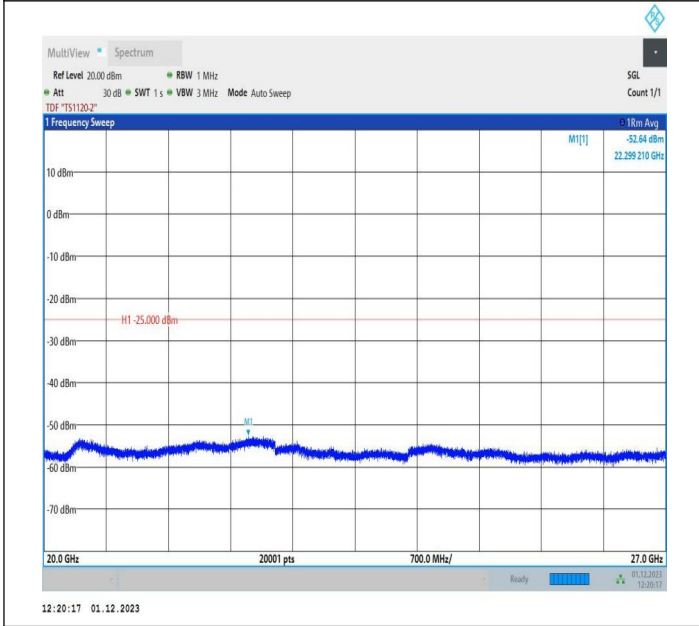

7-7-15MHz-5MHz-64QAM-64QAM-21076-21169-1RB#0-0RB#
0-30~1000MHz-PASS

7-7-15MHz-5MHz-64QAM-64QAM-21076-21169-1RB#0-0RB#
0-20000~27000MHz-PASS