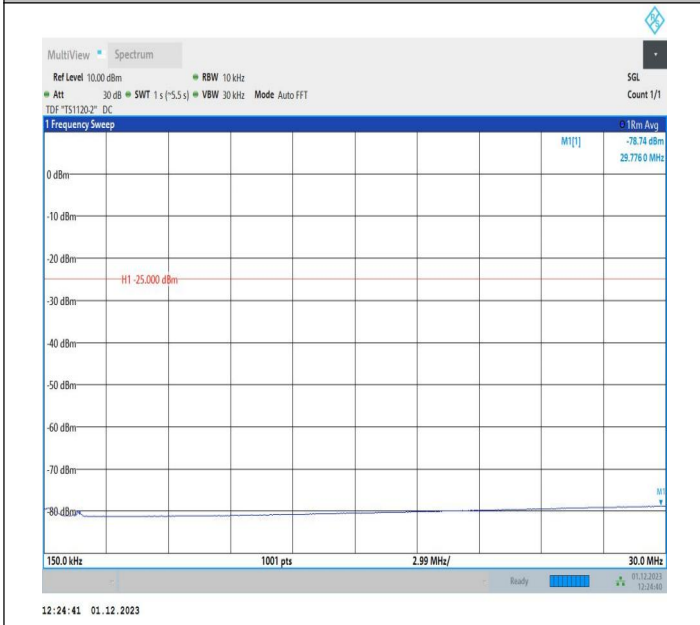

7-7-15MHz-5MHz-64QAM-64QAM-21076-21169-1RB#0-1RB#
24-20000~27000MHz-PASS

7-7-15MHz-5MHz-QPSK-QPSK-21076-21169-75RB#0-25RB#
0-0.15~30MHz-PASS