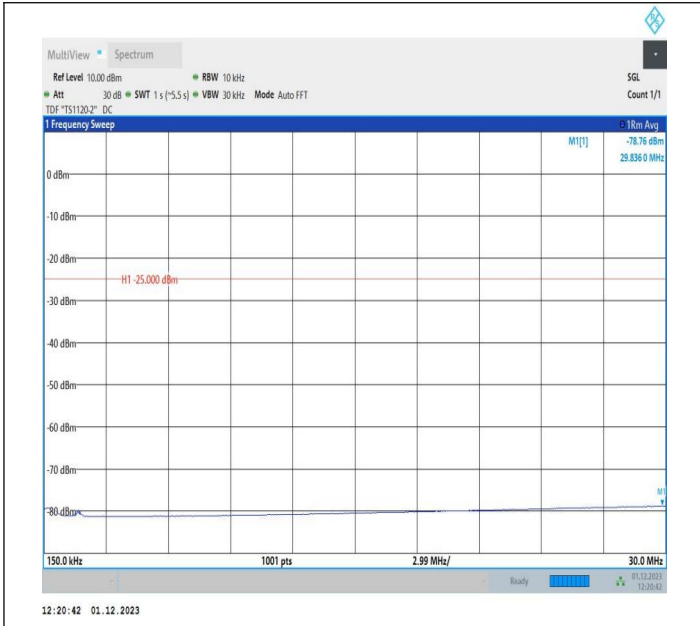

7-7-15MHz-5MHz-64QAM-64QAM-21076-21169-1RB#0-0RB#
0-20000~27000MHz-PASS

7-7-15MHz-5MHz-QPSK-QPSK-21076-21169-1RB#74-ORB#0-0.15~30MHz-PASS