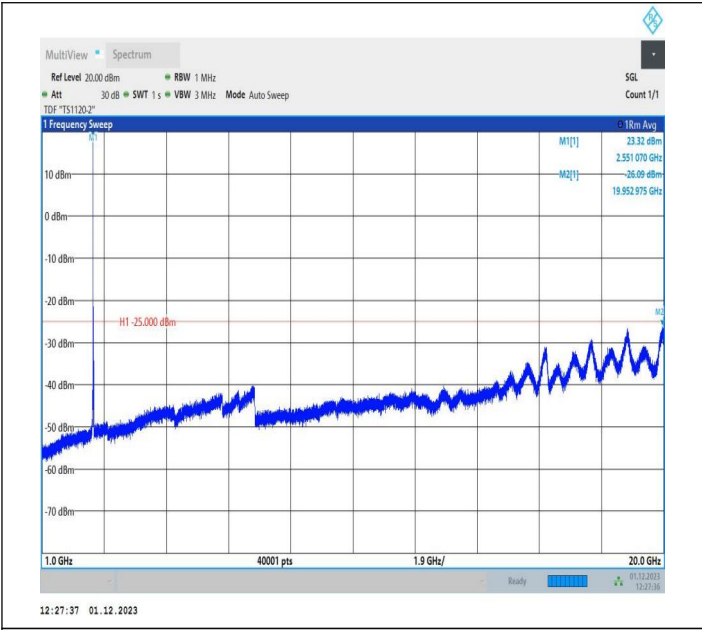

7-7-15MHz-5MHz-16QAM-16QAM-21327-21420-1RB#0-0RB#0-0-0.15~30MHz-PASS

7-7-15MHz-5MHz-16QAM-16QAM-21327-21420-1RB#0-0RB#0-0-30~1000MHz-PASS

7-7-15MHz-5MHz-16QAM-16QAM-21327-21420-1RB#0-0RB#
0-1000~20000MHz-PASS