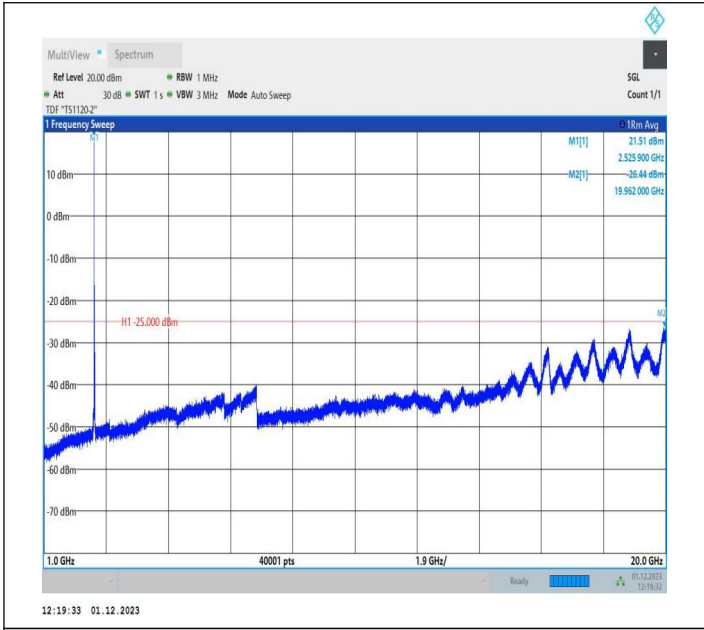

7-7-15MHz-5MHz-16QAM-16QAM-21076-21169-1RB#0-0RB#
0-0.15~30MHz-PASS

7-7-15MHz-5MHz-16QAM-16QAM-21076-21169-1RB#0-0RB#
0-30~1000MHz-PASS

7-7-15MHz-5MHz-16QAM-16QAM-21076-21169-1RB#0-0RB#
0-1000~20000MHz-PASS