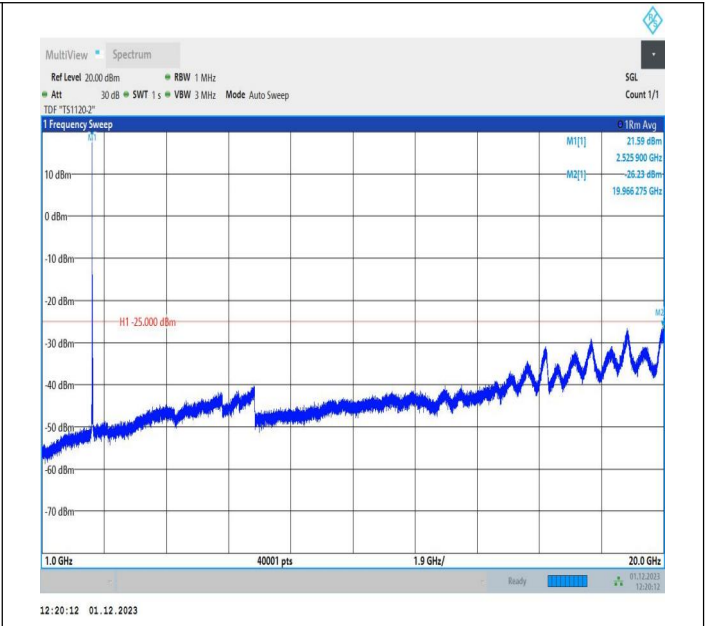

7-7-15MHz-5MHz-64QAM-64QAM-21076-21169-1RB#0-0RB#
0-0.15~30MHz-PASS

7-7-15MHz-5MHz-64QAM-64QAM-21076-21169-1RB#0-0RB#
0-1000~20000MHz-PASS