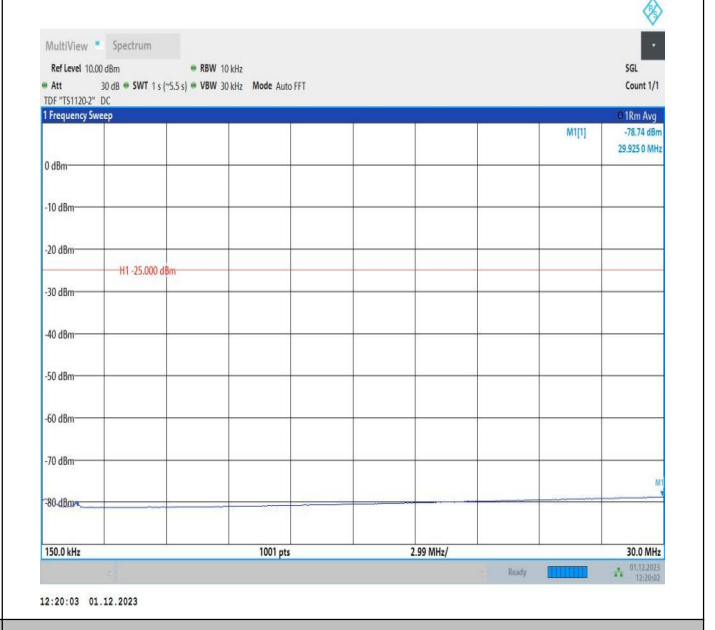

7-7-15MHz-5MHz-16QAM-16QAM-21076-21169-1RB#0-0RB#
0-20000~27000MHz-PASS

7-7-15MHz-5MHz-64QAM-64QAM-21076-21169-1RB#0-0RB#
0-0.15~30MHz-PASS