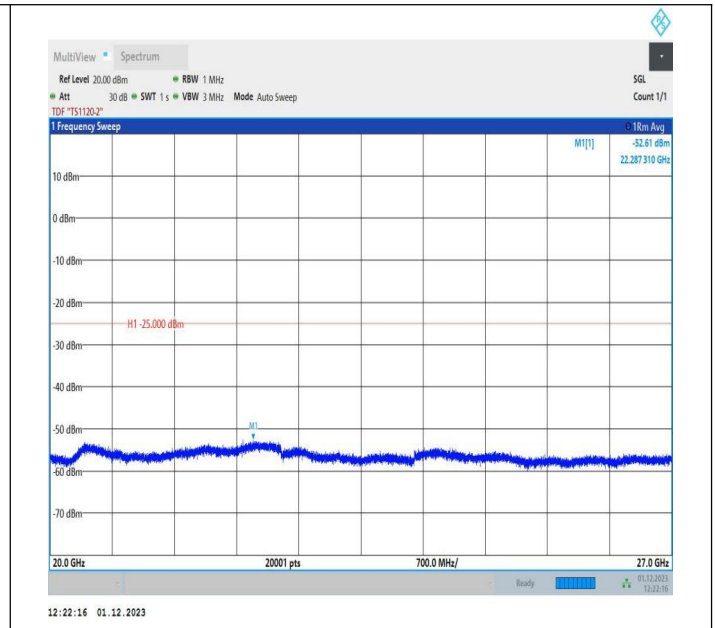

7-7-15MHz-5MHz-64QAM-64QAM-21076-21169-1RB#74-ORB
#0-30~1000MHz-PASS

7-7-15MHz-5MHz-64QAM-64QAM-21076-21169-1RB#74-0RB
#0-20000~27000MHz-PASS