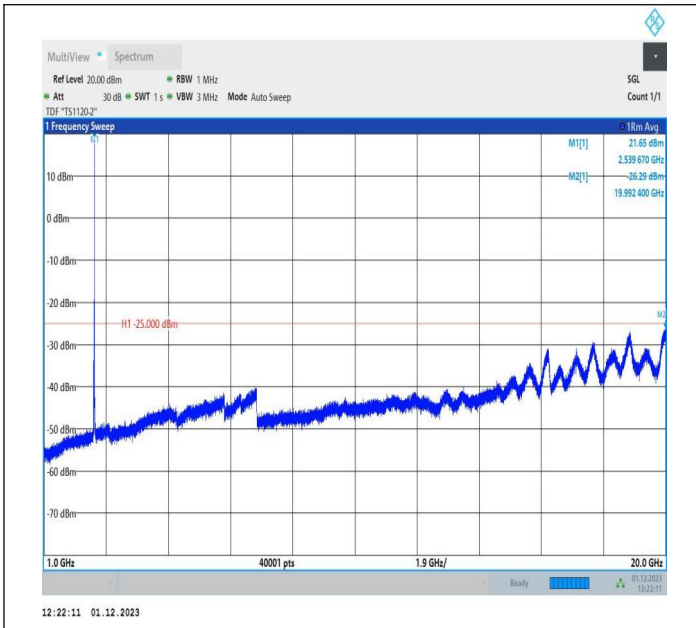

7-7-15MHz-5MHz-64QAM-64QAM-21076-21169-1RB#74-ORB
#0-0.15~30MHz-PASS

7-7-15MHz-5MHz-64QAM-64QAM-21076-21169-1RB#74-0RB
#0-1000~20000MHz-PASS