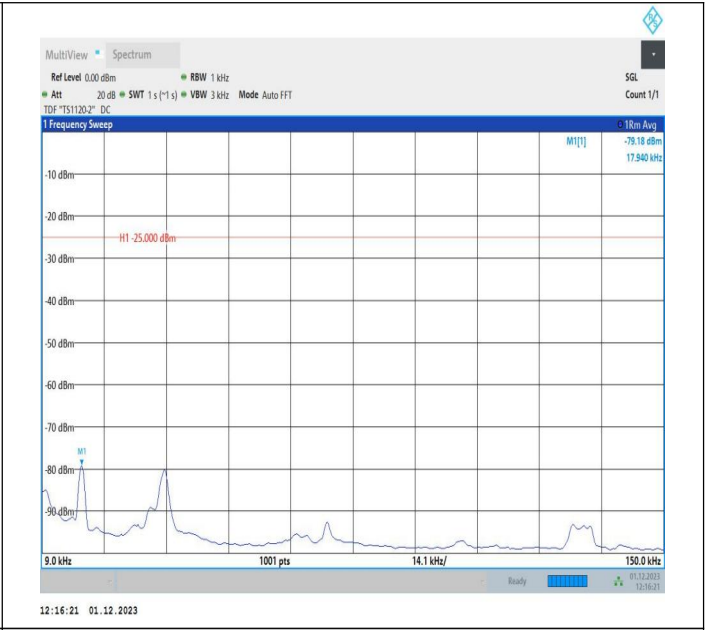

7-7-15MHz-5MHz-64QAM-64QAM-20825-20918-1RB#0-1RB#
24-1000~20000MHz-PASS

7-7-15MHz-5MHz-QPSK-QPSK-20825-20918-75RB#0-25RB#
0-0.009~0.15MHz-PASS