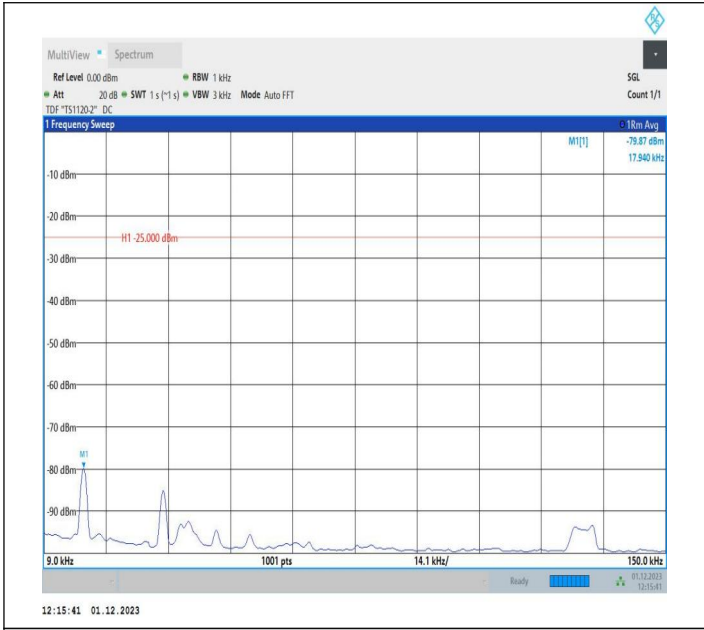

7-7-15MHz-5MHz-16QAM-16QAM-20825-20918-1RB#0-1RB#
24-1000~20000MHz-PASS

7-7-15MHz-5MHz-64QAM-64QAM-20825-20918-1RB#0-1RB#
24-0.009~0.15MHz-PASS