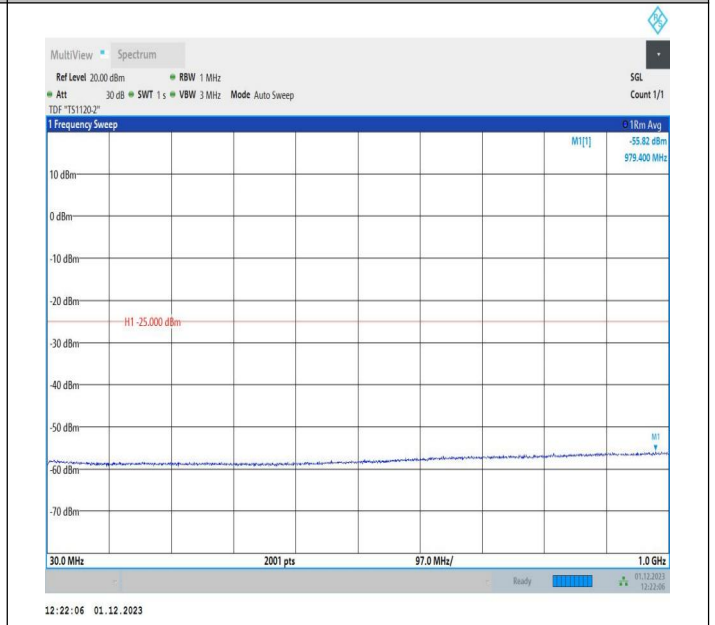

7-7-15MHz-5MHz-64QAM-64QAM-21076-21169-1RB#74-ORB
#0-0.009~0.15MHz-PASS

7-7-15MHz-5MHz-64QAM-64QAM-21076-21169-1RB#74-ORB
#0-30~1000MHz-PASS