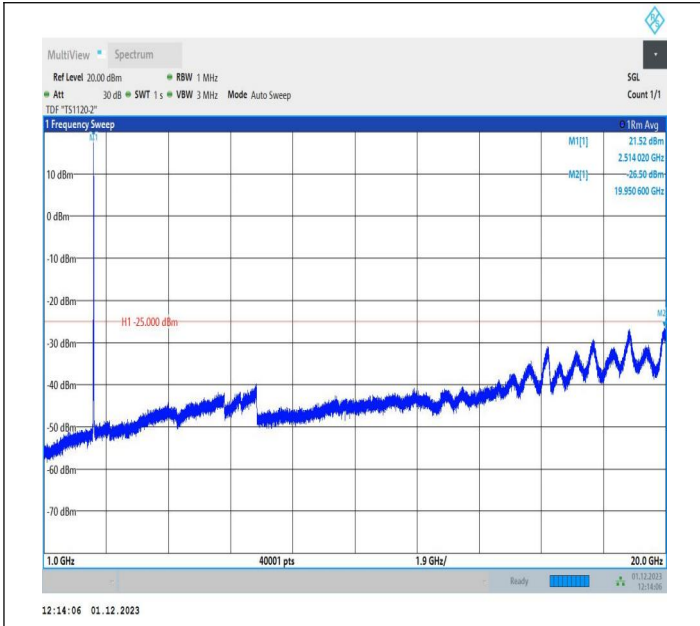

7-7-15MHz-5MHz-64QAM-64QAM-20825-20918-1RB#74-ORB
#0-0.15~30MHz-PASS

7-7-15MHz-5MHz-64QAM-64QAM-20825-20918-1RB#74-0RB
#0-1000~20000MHz-PASS