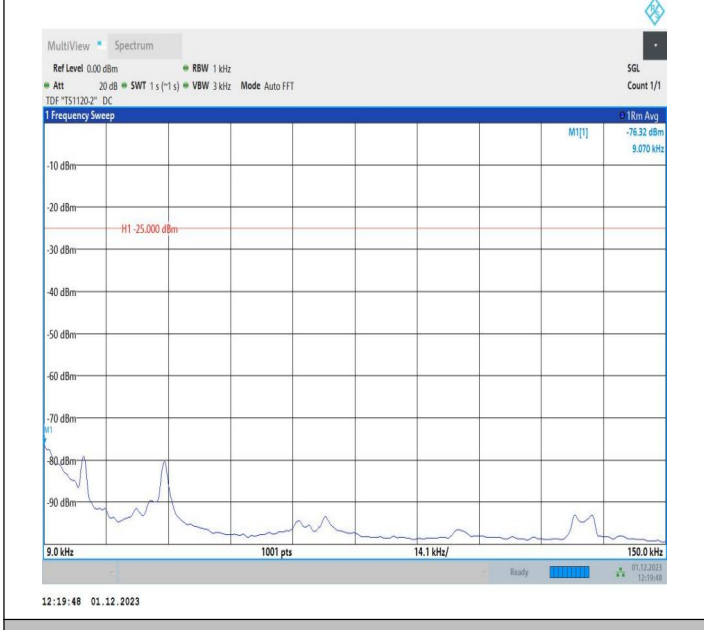

7-7-15MHz-5MHz-16QAM-16QAM-21076-21169-1RB#0-0RB#
0-1000~20000MHz-PASS

7-7-15MHz-5MHz-64QAM-64QAM-21076-21169-1RB#0-0RB#
0-0.009~0.15MHz-PASS