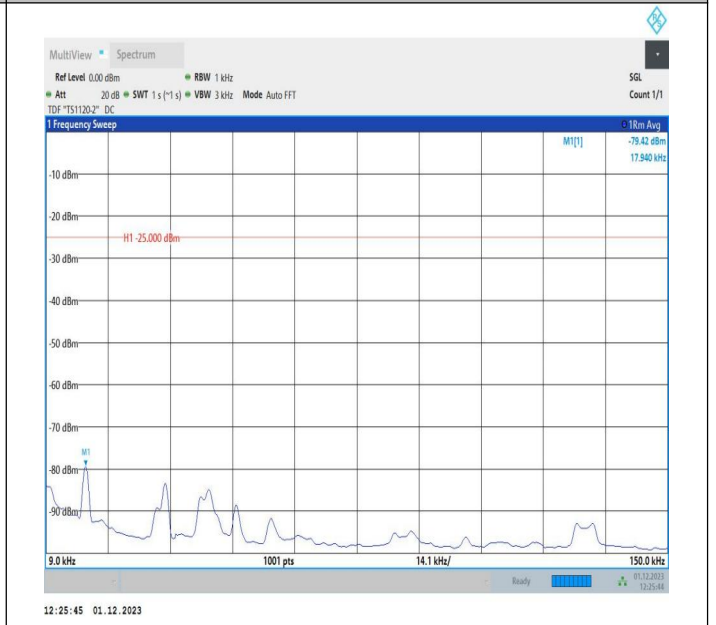

7-7-15MHz-5MHz-16QAM-16QAM-21076-21169-75RB#0-25R
B#0-1000~20000MHz-PASS

7-7-15MHz-5MHz-64QAM-64QAM-21076-21169-75RB#0-25R
B#0-0.009~0.15MHz-PASS