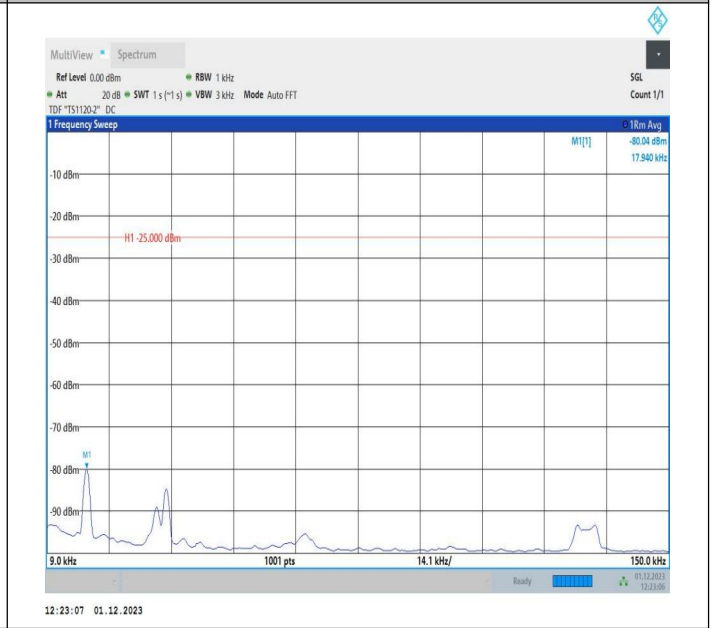

7-7-15MHz-5MHz-QPSK-QPSK-21076-21169-1RB#0-1RB#24-1000~20000MHz-PASS

7-7-15MHz-5MHz-16QAM-16QAM-21076-21169-1RB#0-1RB#24-0.009~0.15MHz-PASS