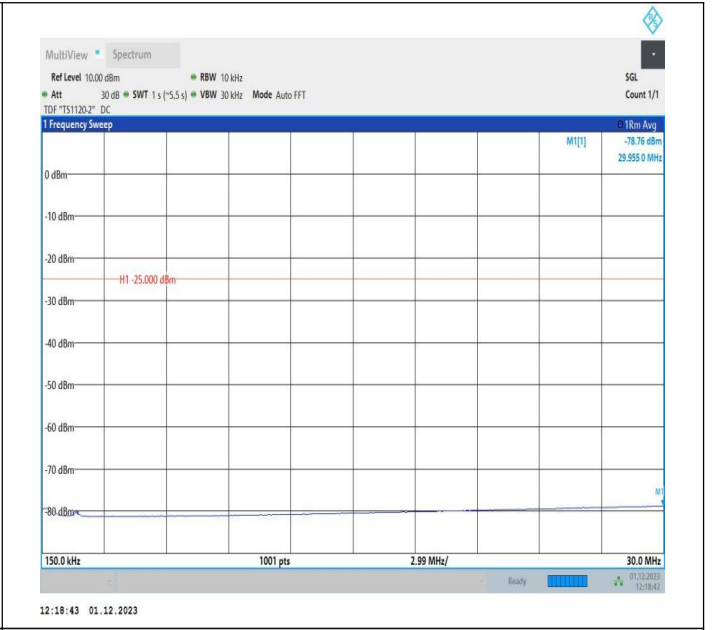

7-7-15MHz-5MHz-64QAM-64QAM-20825-20918-75RB#0-25R
B#0-20000~27000MHz-PASS

7-7-15MHz-5MHz-QPSK-QPSK-21076-21169-1RB#0-0RB#0-0 .15~30MHz-PASS