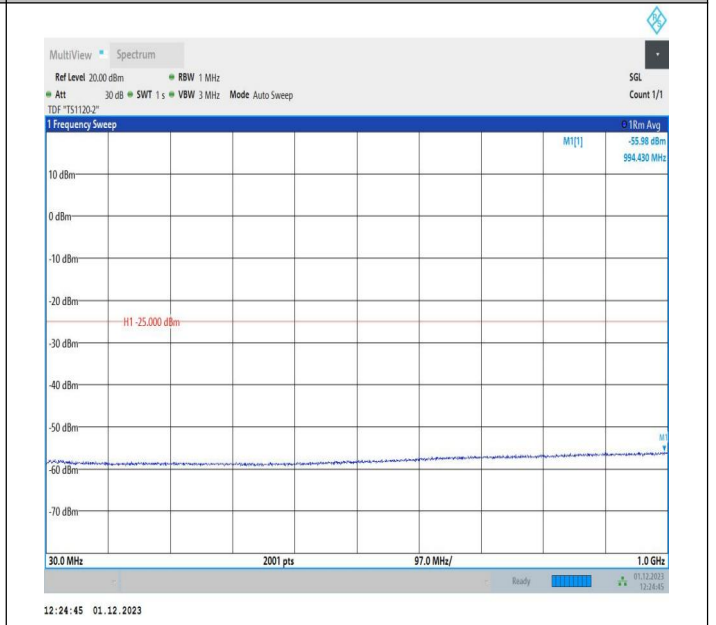

7-7-15MHz-5MHz-QPSK-QPSK-21076-21169-75RB#0-25RB#
0-0.009~0.15MHz-PASS

7-7-15MHz-5MHz-QPSK-QPSK-21076-21169-75RB#0-25RB#
0-30~1000MHz-PASS