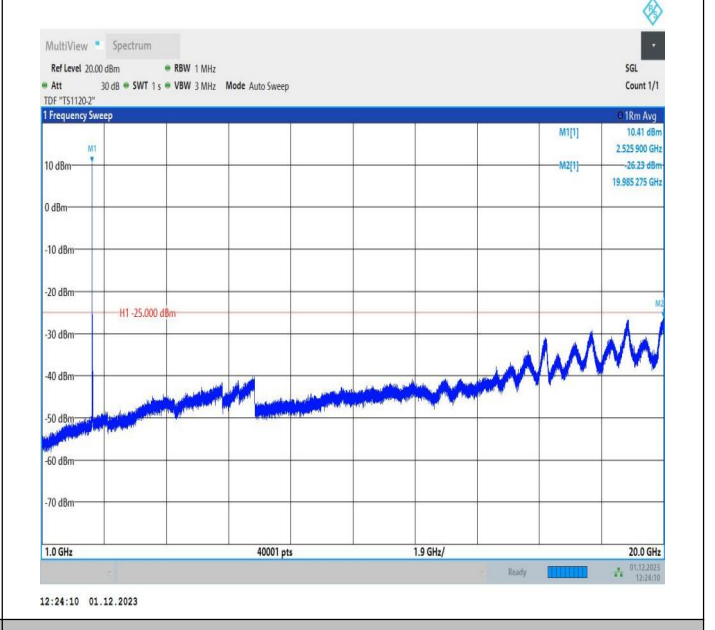

7-7-15MHz-5MHz-64QAM-64QAM-21076-21169-1RB#0-1RB#
24-0.15~30MHz-PASS

7-7-15MHz-5MHz-64QAM-64QAM-21076-21169-1RB#0-1RB#
24-1000~20000MHz-PASS