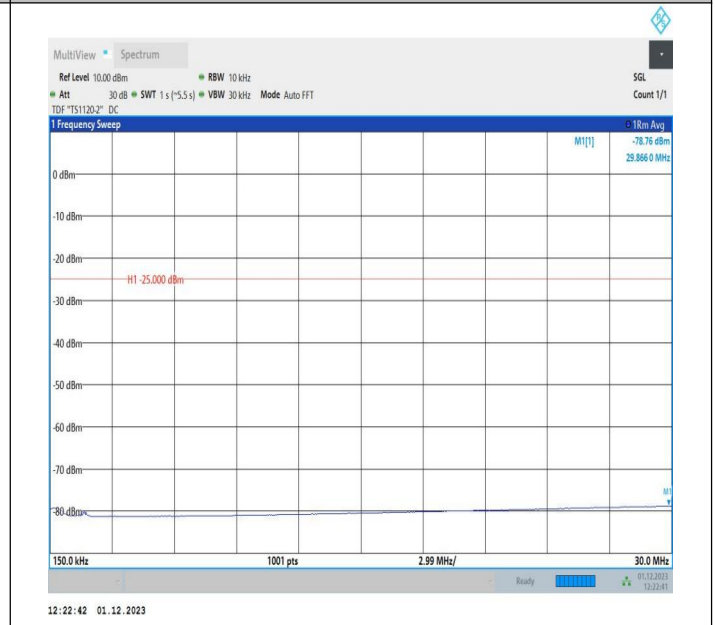

7-7-15MHz-5MHz-64QAM-64QAM-21076-21169-1RB#74-0RB
#0-20000~27000MHz-PASS

7-7-15MHz-5MHz-QPSK-QPSK-21076-21169-1RB#0-1RB#24-
0.15~30MHz-PASS