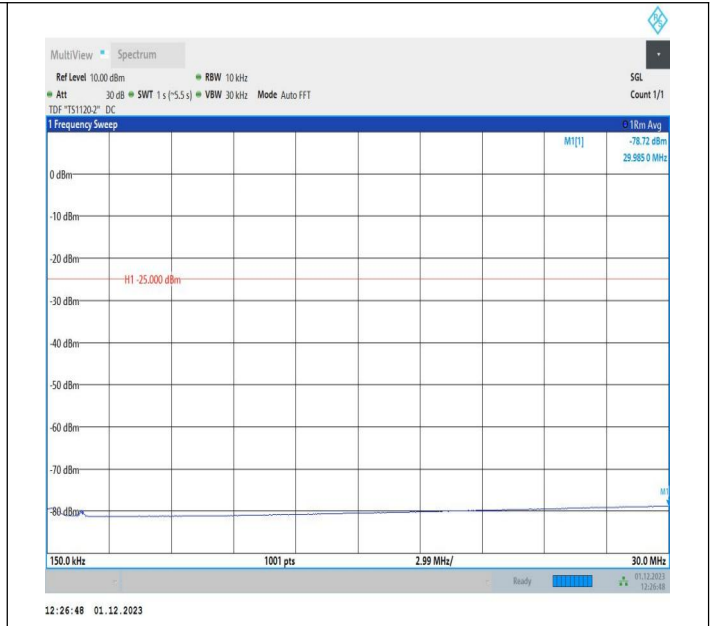

7-7-15MHz-5MHz-64QAM-64QAM-21076-21169-75RB#0-25R
B#0-20000~27000MHz-PASS

7-7-15MHz-5MHz-QPSK-QPSK-21327-21420-1RB#0-0RB#0-0.15~30MHz-PASS