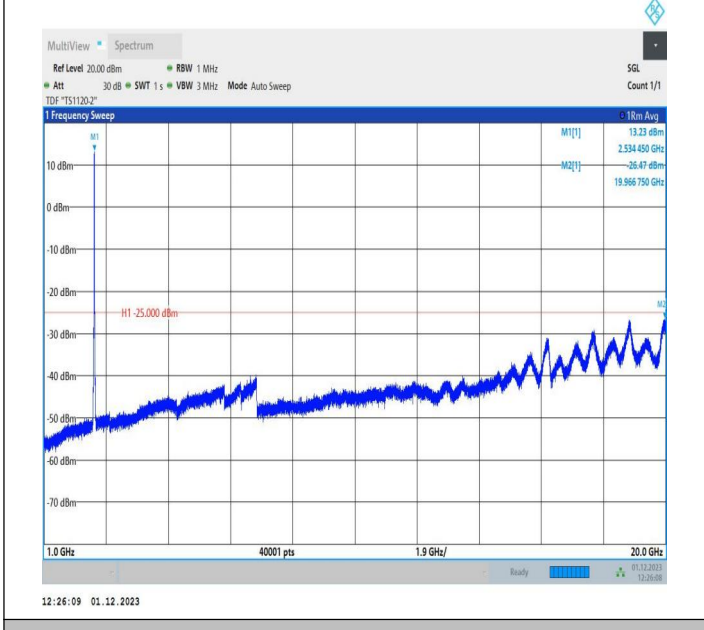

7-7-15MHz-5MHz-64QAM-64QAM-21076-21169-75RB#0-25R
B#0-0.15~30MHz-PASS

7-7-15MHz-5MHz-64QAM-64QAM-21076-21169-75RB#0-25R
B#0-1000~20000MHz-PASS