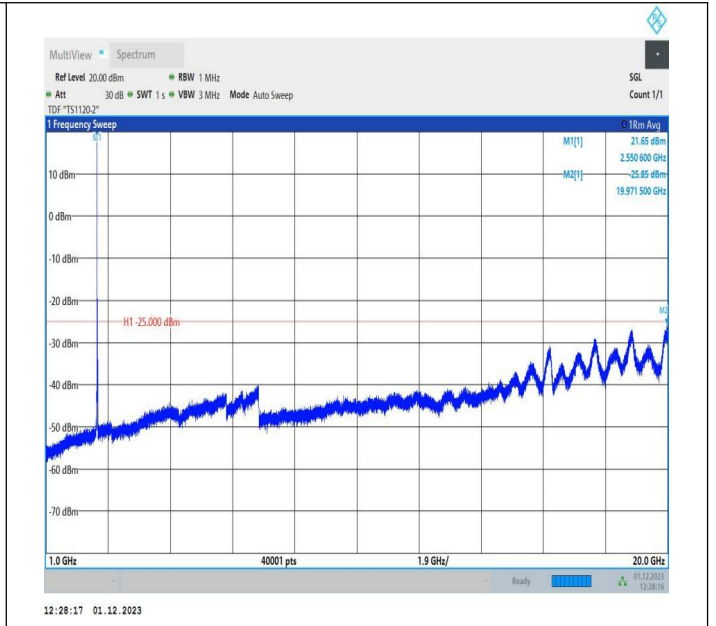

7-7-15MHz-5MHz-64QAM-64QAM-21327-21420-1RB#0-0RB#
0-0.15~30MHz-PASS

7-7-15MHz-5MHz-64QAM-64QAM-21327-21420-1RB#0-0RB#
0-1000~20000MHz-PASS