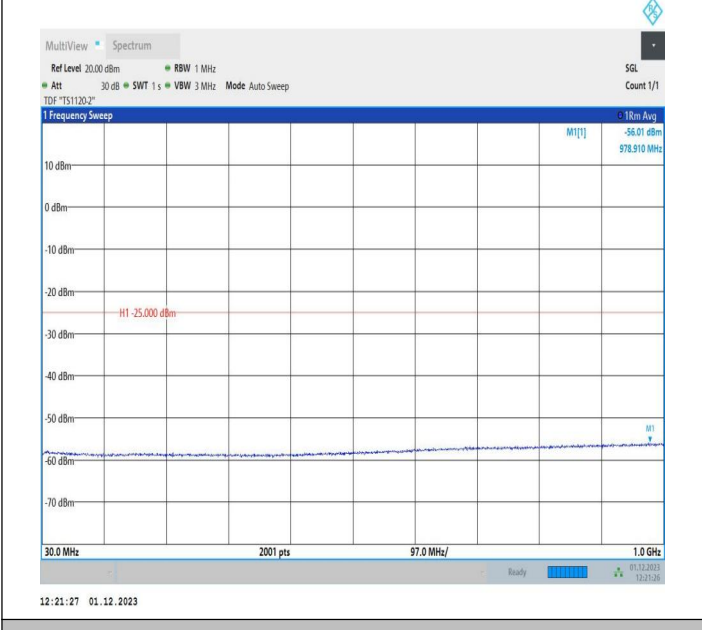

7-7-15MHz-5MHz-16QAM-16QAM-21076-21169-1RB#74-ORB
#0-0.009~0.15MHz-PASS

7-7-15MHz-5MHz-16QAM-16QAM-21076-21169-1RB#74-ORB
#0-30~1000MHz-PASS