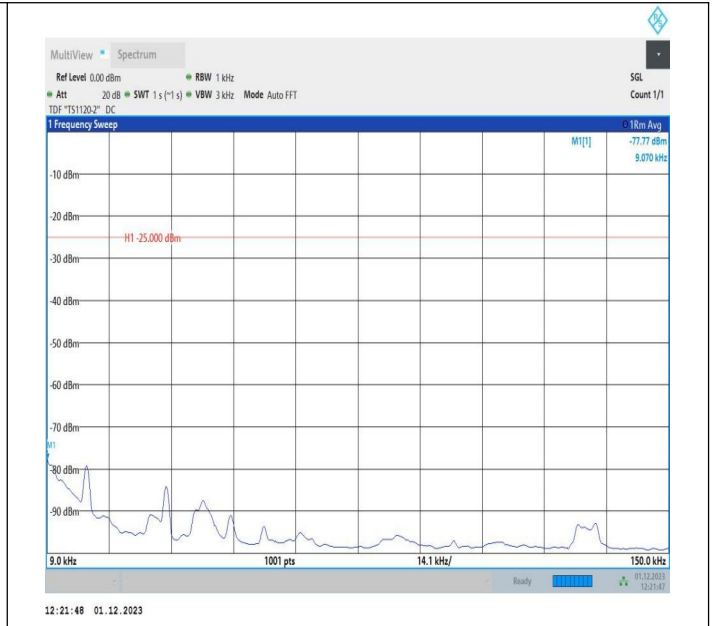

7-7-15MHz-5MHz-16QAM-16QAM-21076-21169-1RB#74-ORB
#0-1000~20000MHz-PASS

7-7-15MHz-5MHz-64QAM-64QAM-21076-21169-1RB#74-ORB
#0-0.009~0.15MHz-PASS