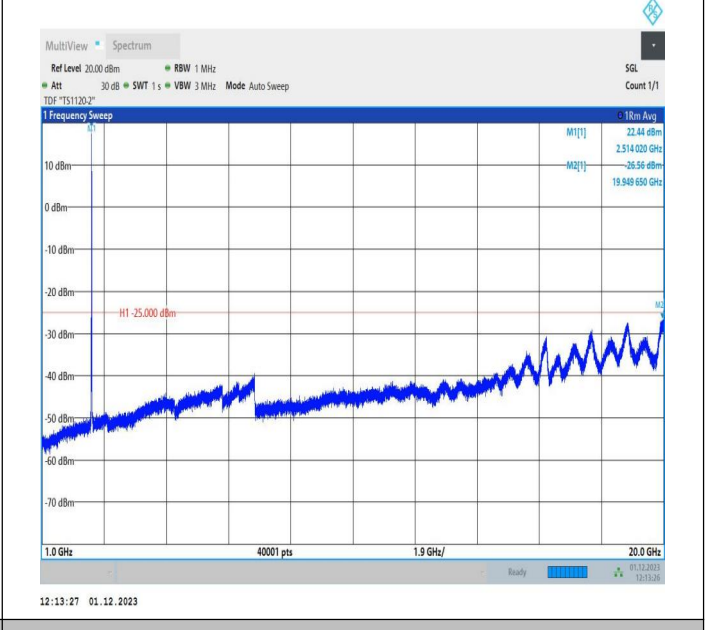

7-7-15MHz-5MHz-16QAM-16QAM-20825-20918-1RB#74-ORB
#0-0.15~30MHz-PASS

7-7-15MHz-5MHz-16QAM-16QAM-20825-20918-1RB#74-ORB
#0-1000~20000MHz-PASS