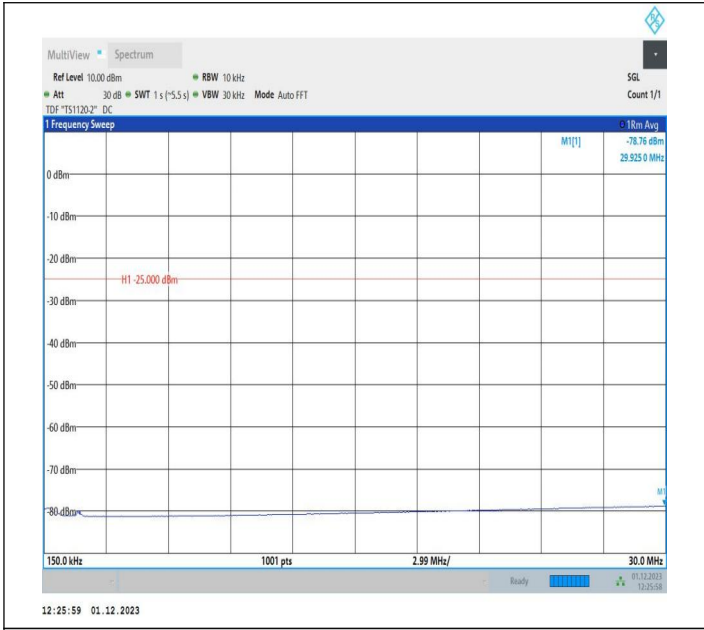

7-7-15MHz-5MHz-16QAM-16QAM-21076-21169-75RB#0-25R
B#0-20000~27000MHz-PASS

7-7-15MHz-5MHz-64QAM-64QAM-21076-21169-75RB#0-25R
B#0-0.009~0.15MHz-PASS

7-7-15MHz-5MHz-64QAM-64QAM-21076-21169-75RB#0-25R
B#0-0.15~30MHz-PASS