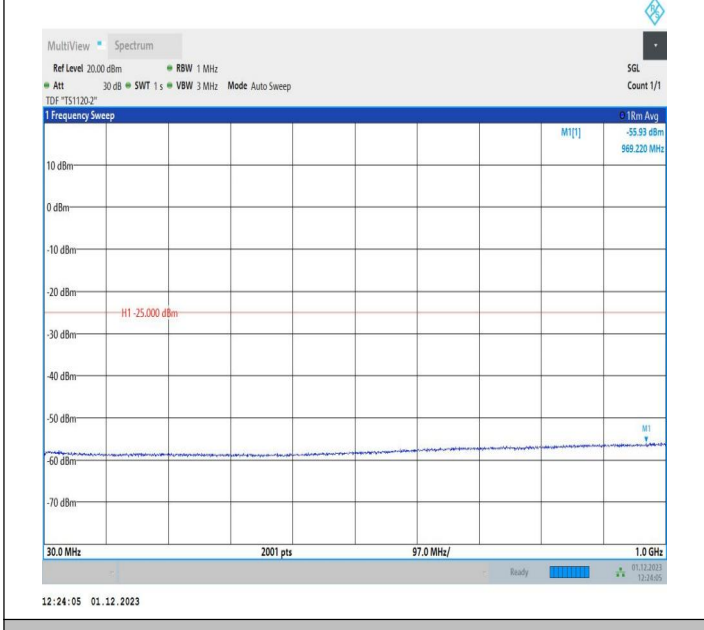

7-7-15MHz-5MHz-64QAM-64QAM-21076-21169-1RB#0-1RB#
24-0.009~0.15MHz-PASS

7-7-15MHz-5MHz-64QAM-64QAM-21076-21169-1RB#0-1RB#
24-30~1000MHz-PASS