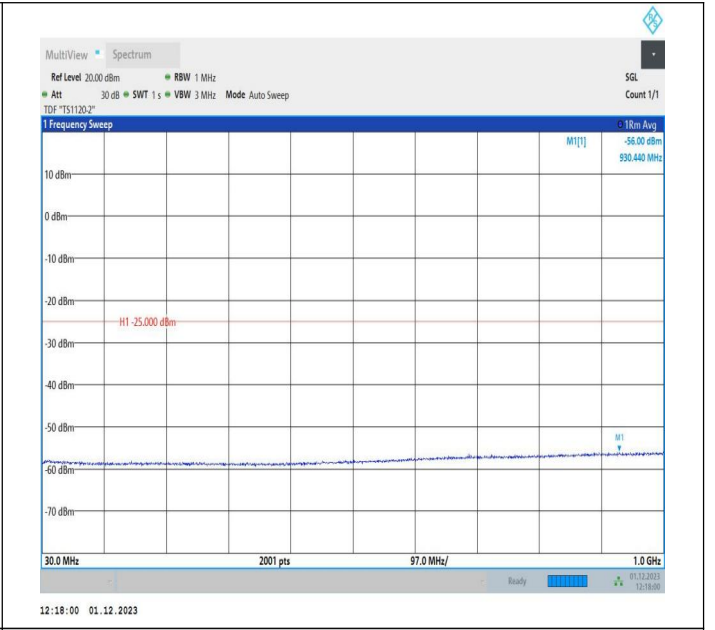

7-7-15MHz-5MHz-64QAM-64QAM-20825-20918-75RB#0-25R
B#0-0.009~0.15MHz-PASS

7-7-15MHz-5MHz-64QAM-64QAM-20825-20918-75RB#0-25R
B#0-30~1000MHz-PASS