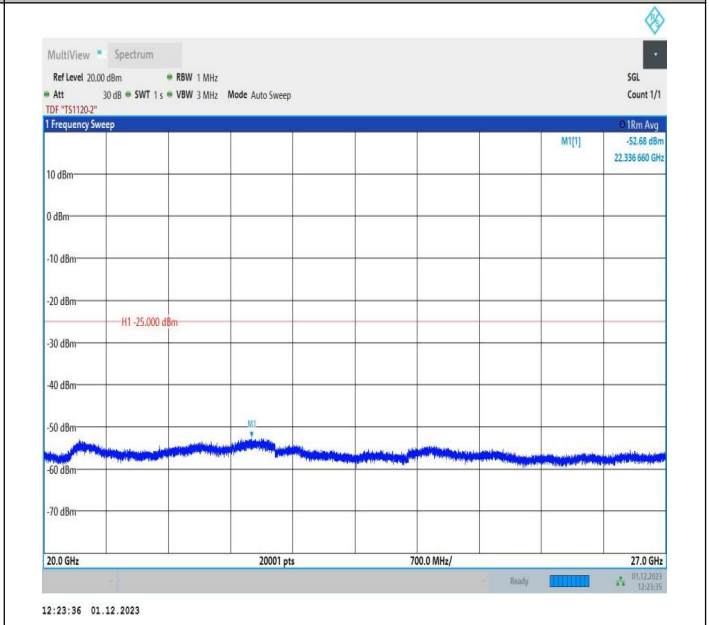

7-7-15MHz-5MHz-16QAM-16QAM-21076-21169-1RB#0-1RB#
24-30~1000MHz-PASS

7-7-15MHz-5MHz-16QAM-16QAM-21076-21169-1RB#0-1RB#
24-20000~27000MHz-PASS