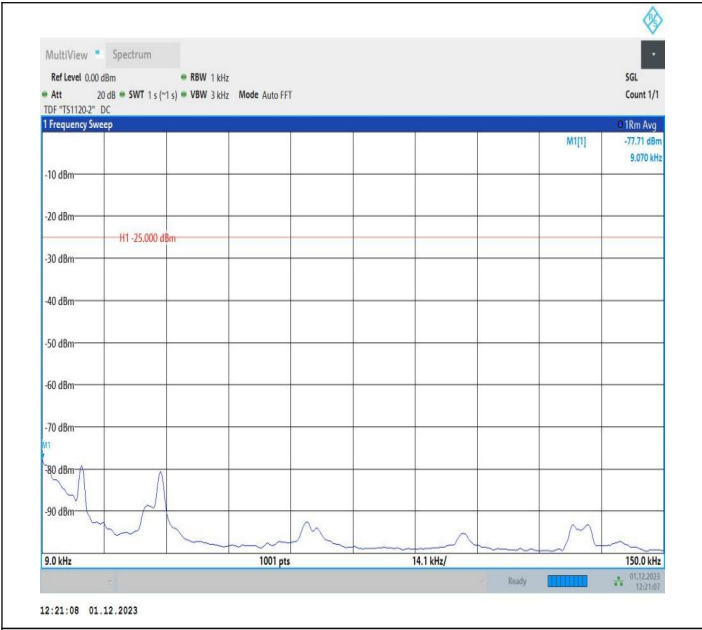

7-7-15MHz-5MHz-QPSK-QPSK-21076-21169-1RB#74-ORB#0-1000~20000MHz-PASS

7-7-15MHz-5MHz-16QAM-16QAM-21076-21169-1RB#74-ORB
#0-0.009~0.15MHz-PASS