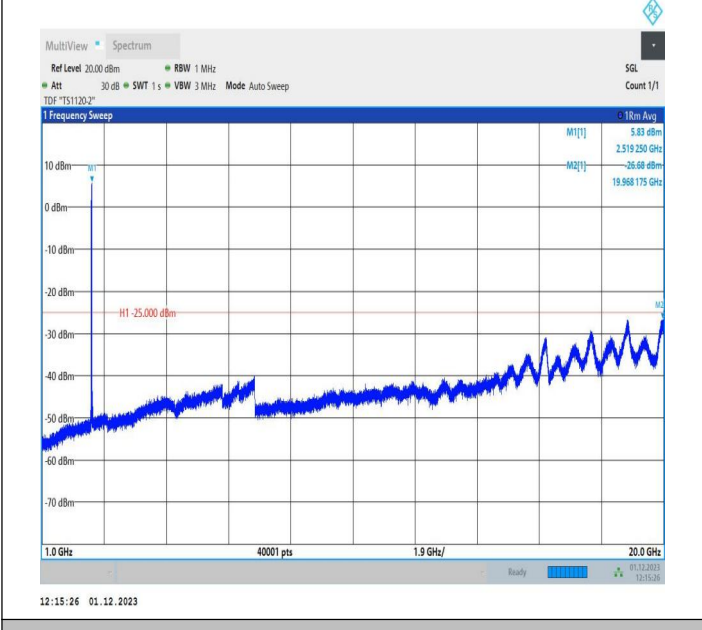

7-7-15MHz-5MHz-16QAM-16QAM-20825-20918-1RB#0-1RB#
24-0.15~30MHz-PASS

7-7-15MHz-5MHz-16QAM-16QAM-20825-20918-1RB#0-1RB#
24-1000~20000MHz-PASS