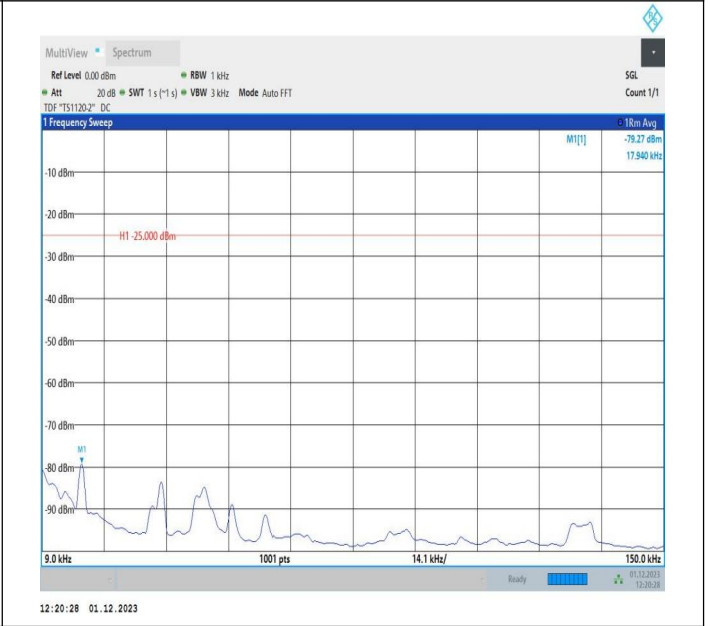

7-7-15MHz-5MHz-64QAM-64QAM-21076-21169-1RB#0-0RB#
0-1000~20000MHz-PASS

7-7-15MHz-5MHz-QPSK-QPSK-21076-21169-1RB#74-0RB#0-
0.009~0.15MHz-PASS