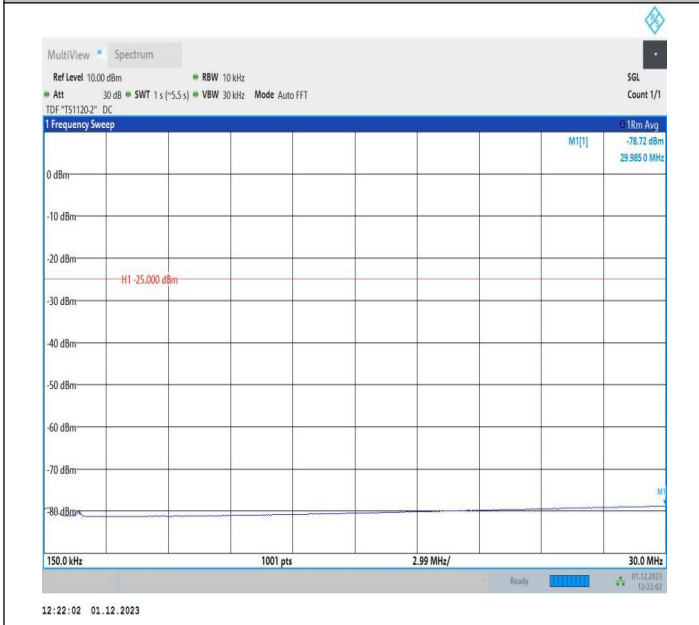

7-7-15MHz-5MHz-16QAM-16QAM-21076-21169-1RB#74-ORB
#0-20000~27000MHz-PASS

7-7-15MHz-5MHz-64QAM-64QAM-21076-21169-1RB#74-ORB
#0-0.15~30MHz-PASS