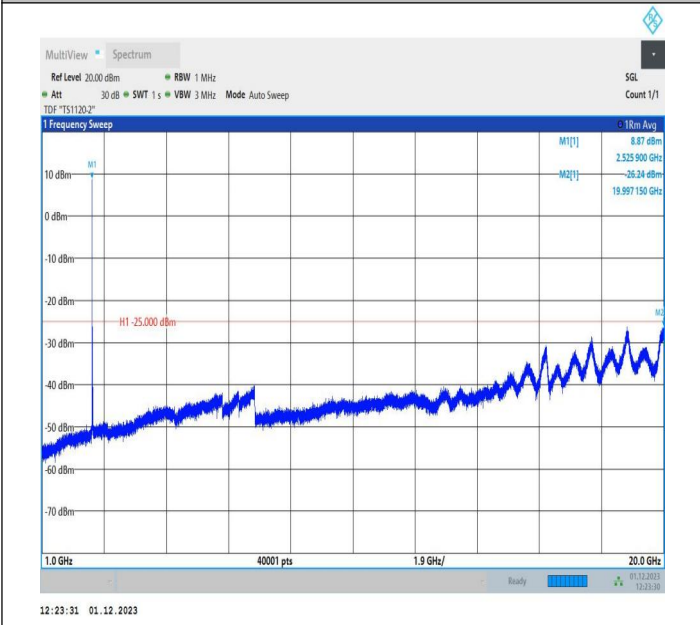

7-7-15MHz-5MHz-16QAM-16QAM-21076-21169-1RB#0-1RB#
24-0.15~30MHz-PASS

7-7-15MHz-5MHz-16QAM-16QAM-21076-21169-1RB#0-1RB#
24-1000~20000MHz-PASS