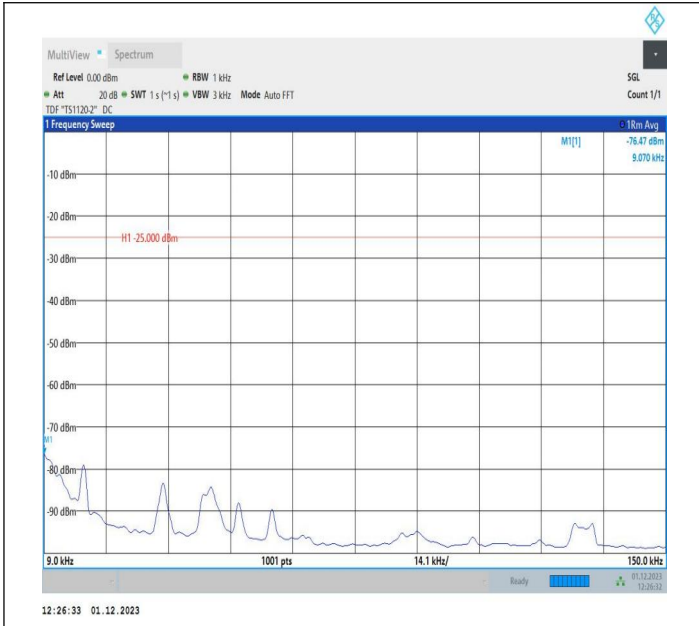

7-7-15MHz-5MHz-64QAM-64QAM-21076-21169-75RB#0-25R
B#0-1000~20000MHz-PASS

7-7-15MHz-5MHz-QPSK-QPSK-21327-21420-1RB#0-0RB#0-0.009~0.15MHz-PASS