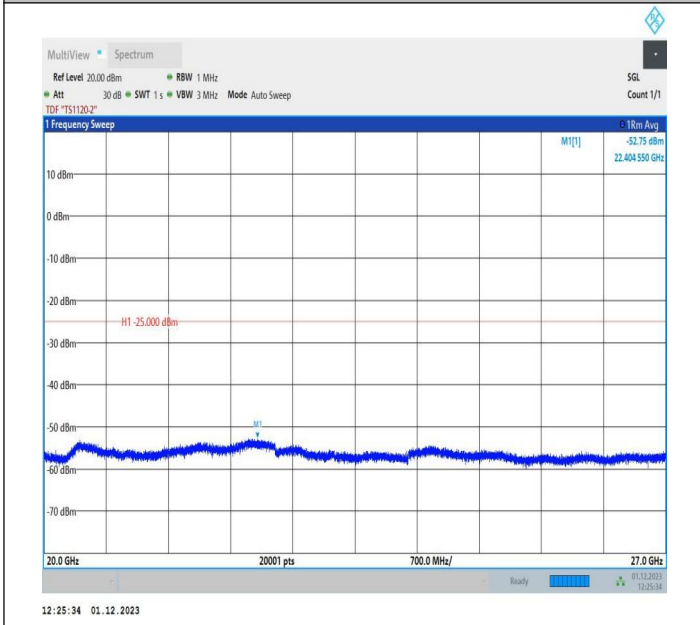

7-7-15MHz-5MHz-16QAM-16QAM-21076-21169-75RB#0-25R
B#0-30~1000MHz-PASS

7-7-15MHz-5MHz-16QAM-16QAM-21076-21169-75RB#0-25R
B#0-20000~27000MHz-PASS