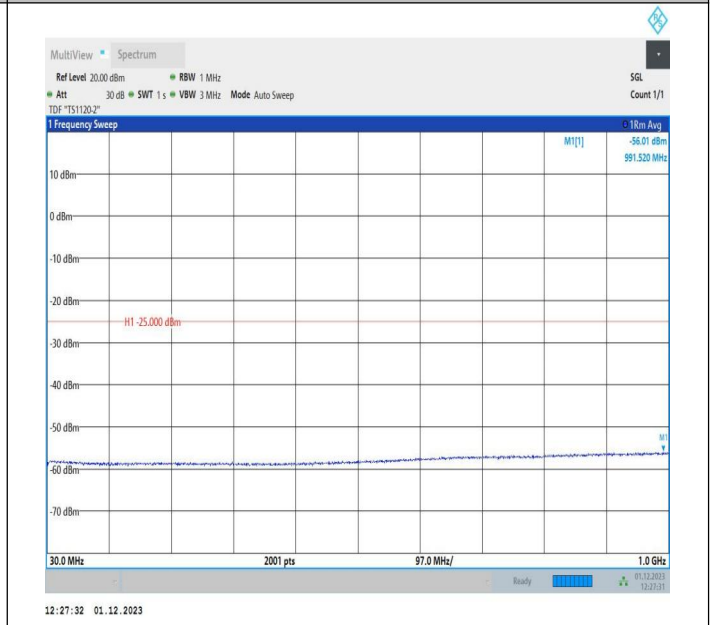

7-7-15MHz-5MHz-16QAM-16QAM-21327-21420-1RB#0-0RB#0-0-0.009~0.15MHz-PASS

7-7-15MHz-5MHz-16QAM-16QAM-21327-21420-1RB#0-0RB#0-0-30~1000MHz-PASS