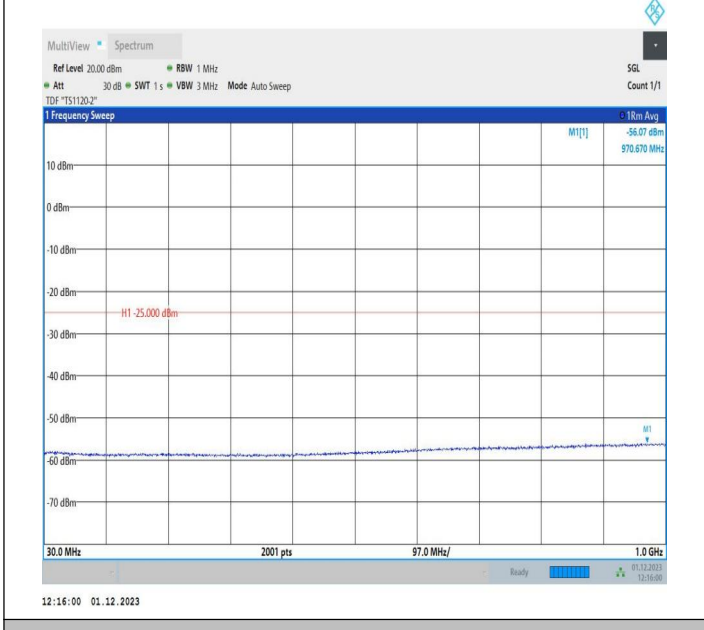

7-7-15MHz-5MHz-64QAM-64QAM-20825-20918-1RB#0-1RB#
24-0.009~0.15MHz-PASS

7-7-15MHz-5MHz-64QAM-64QAM-20825-20918-1RB#0-1RB#
24-30~1000MHz-PASS