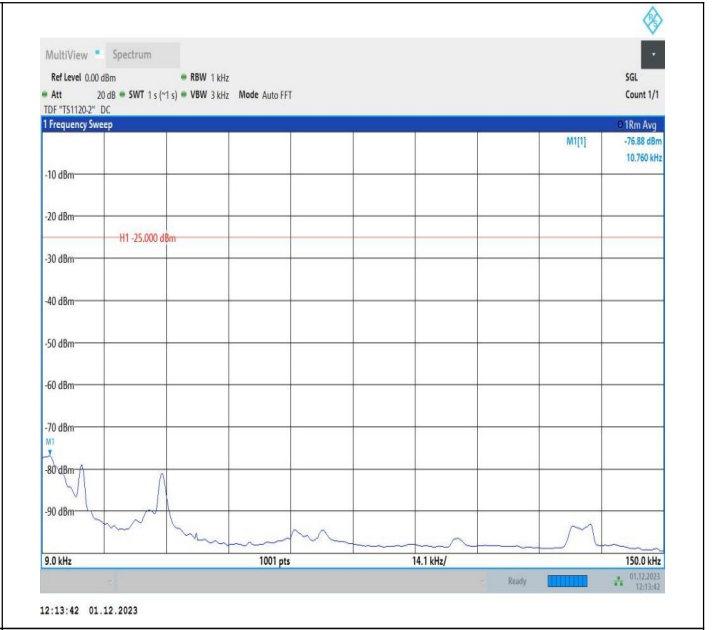

7-7-15MHz-5MHz-16QAM-16QAM-20825-20918-1RB#74-ORB
#0-1000~20000MHz-PASS

7-7-15MHz-5MHz-64QAM-64QAM-20825-20918-1RB#74-ORB
#0-0.009~0.15MHz-PASS