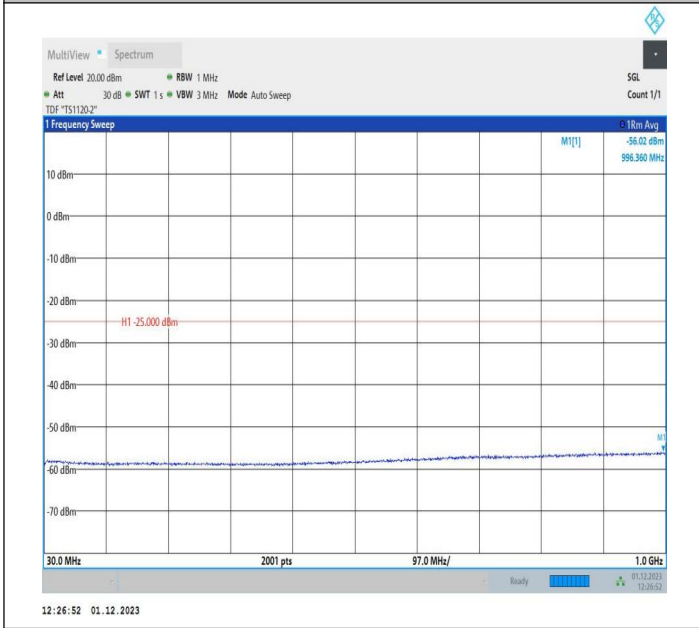

7-7-15MHz-5MHz-QPSK-QPSK-21327-21420-1RB#0-0RB#0-0.009~0.15MHz-PASS

7-7-15MHz-5MHz-QPSK-QPSK-21327-21420-1RB#0-0RB#0-30~1000MHz-PASS