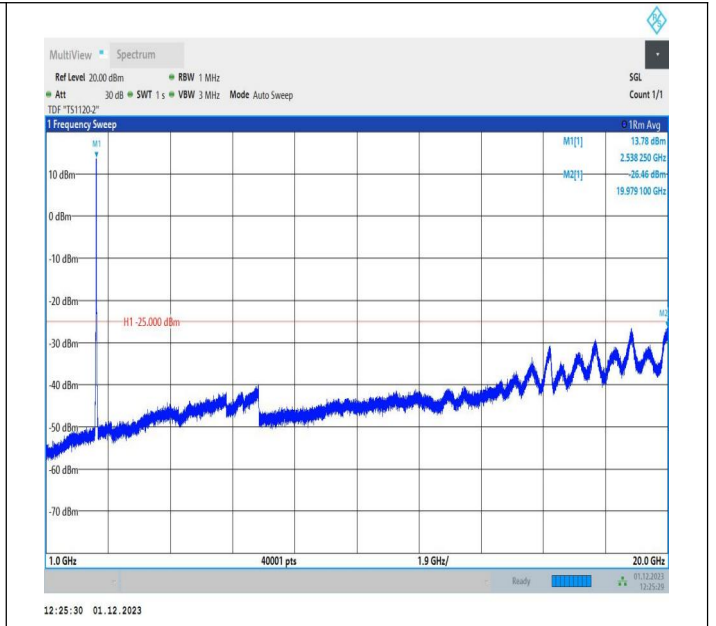

7-7-15MHz-5MHz-16QAM-16QAM-21076-21169-75RB#0-25R
B#0-0.15~30MHz-PASS

7-7-15MHz-5MHz-16QAM-16QAM-21076-21169-75RB#0-25R
B#0-1000~20000MHz-PASS