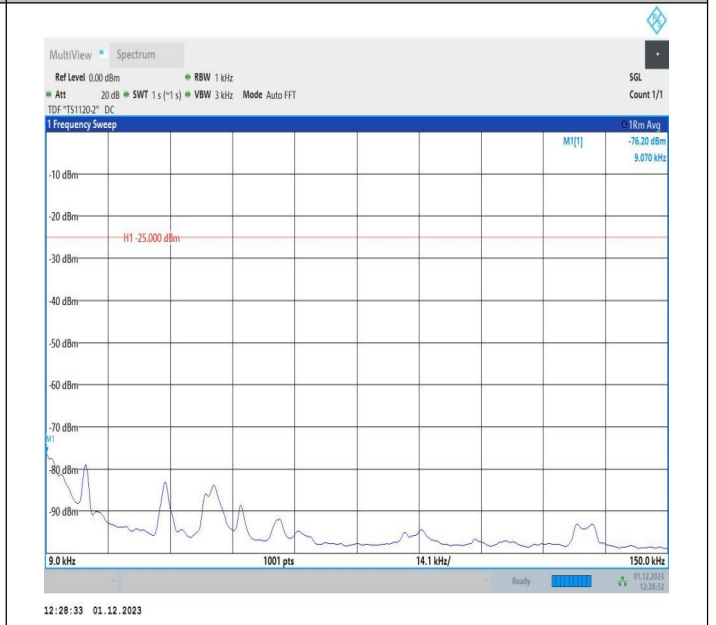

7-7-15MHz-5MHz-64QAM-64QAM-21327-21420-1RB#0-0RB#
0-1000~20000MHz-PASS

7-7-15MHz-5MHz-QPSK-QPSK-21327-21420-1RB#74-0RB#
-0.009~0.15MHz-PASS