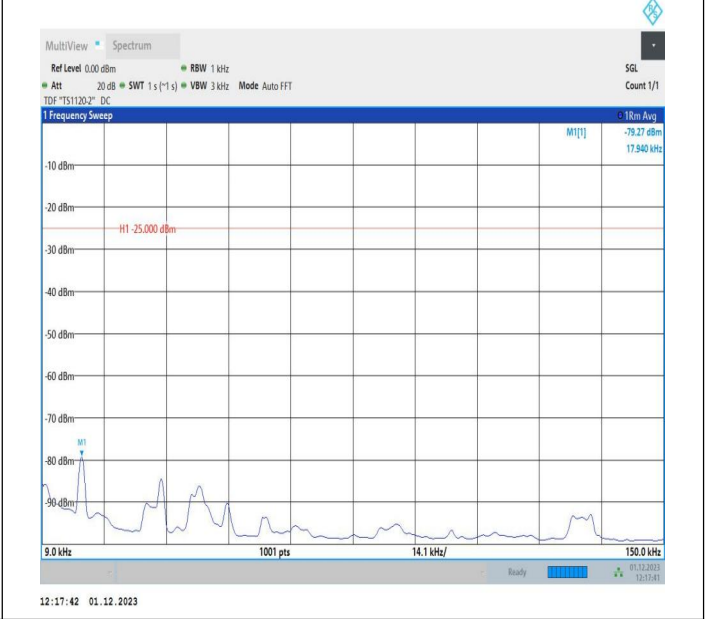

7-7-15MHz-5MHz-16QAM-16QAM-20825-20918-75RB#0-25R
B#0-1000~20000MHz-PASS

7-7-15MHz-5MHz-64QAM-64QAM-20825-20918-75RB#0-25R
B#0-0.009~0.15MHz-PASS