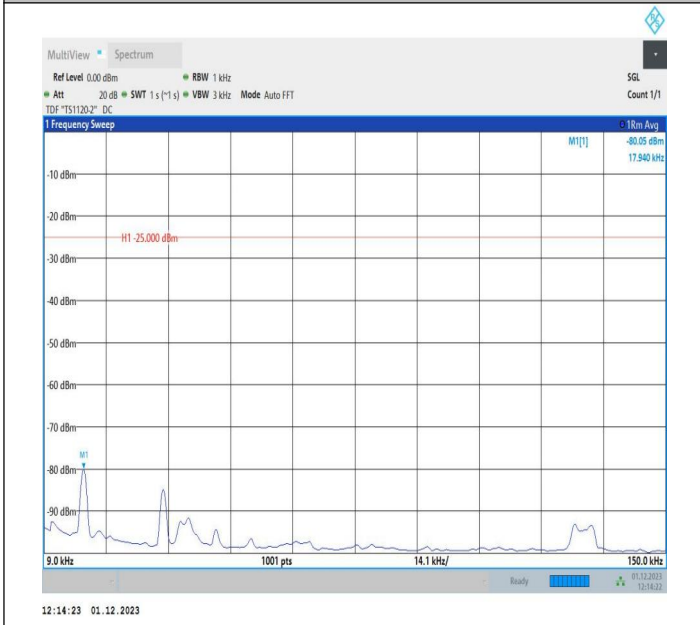

7-7-15MHz-5MHz-64QAM-64QAM-20825-20918-1RB#74-0RB
#0-1000~20000MHz-PASS

7-7-15MHz-5MHz-QPSK-QPSK-20825-20918-1RB#0-1RB#24
-0.009~0.15MHz-PASS