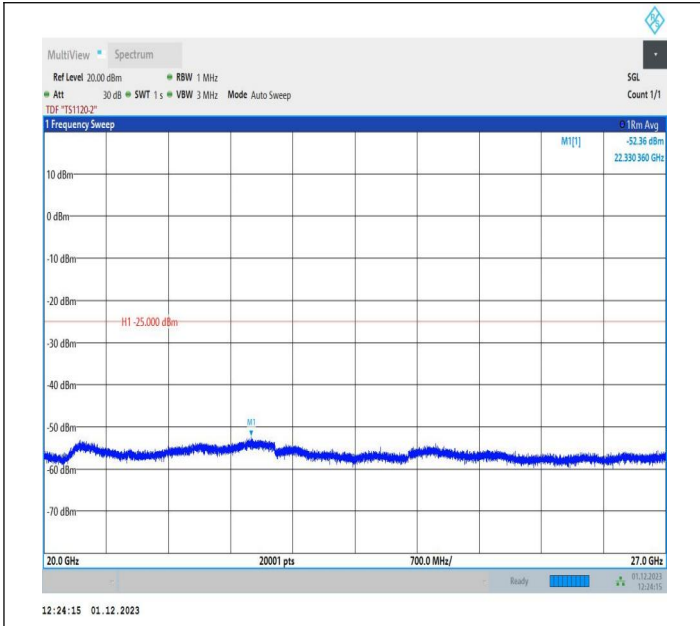

7-7-15MHz-5MHz-64QAM-64QAM-21076-21169-1RB#0-1RB#
24-30~1000MHz-PASS

7-7-15MHz-5MHz-64QAM-64QAM-21076-21169-1RB#0-1RB#
24-20000~27000MHz-PASS