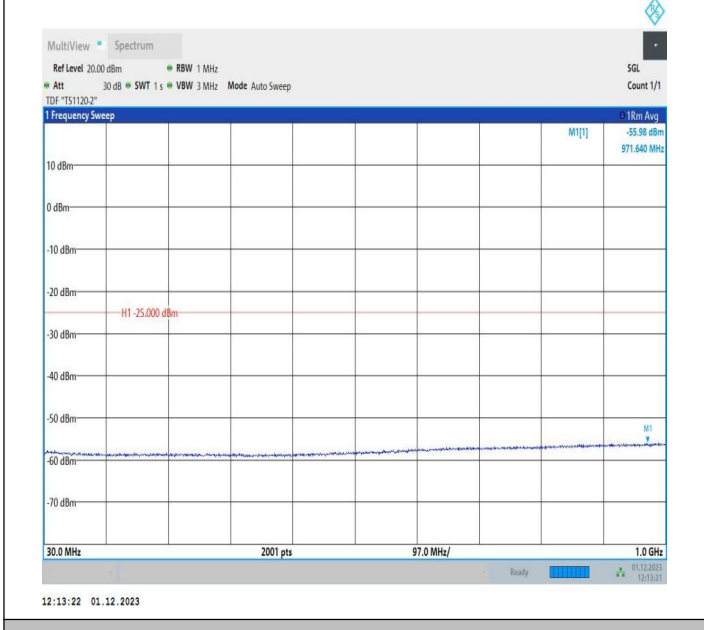

7-7-15MHz-5MHz-16QAM-16QAM-20825-20918-1RB#74-ORB
#0-0.009~0.15MHz-PASS

7-7-15MHz-5MHz-16QAM-16QAM-20825-20918-1RB#74-ORB
#0-30~1000MHz-PASS