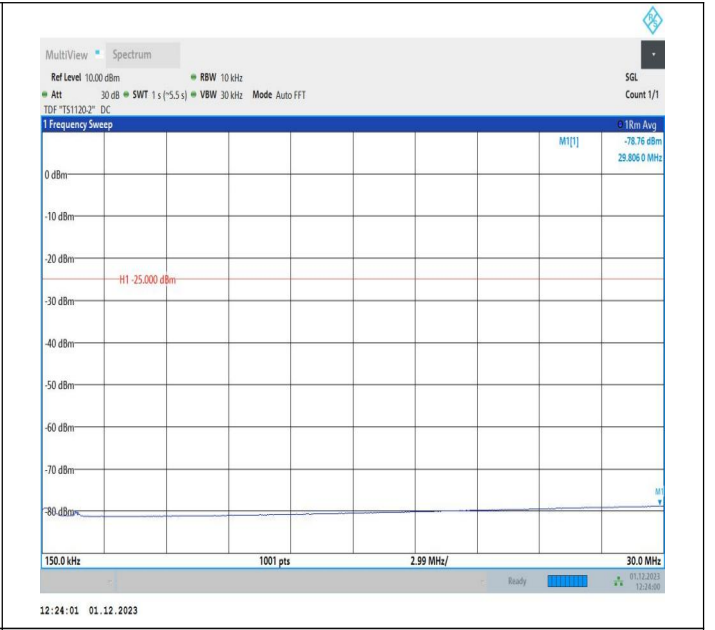

7-7-15MHz-5MHz-64QAM-64QAM-21076-21169-1RB#0-1RB#
24-0.15~30MHz-PASS