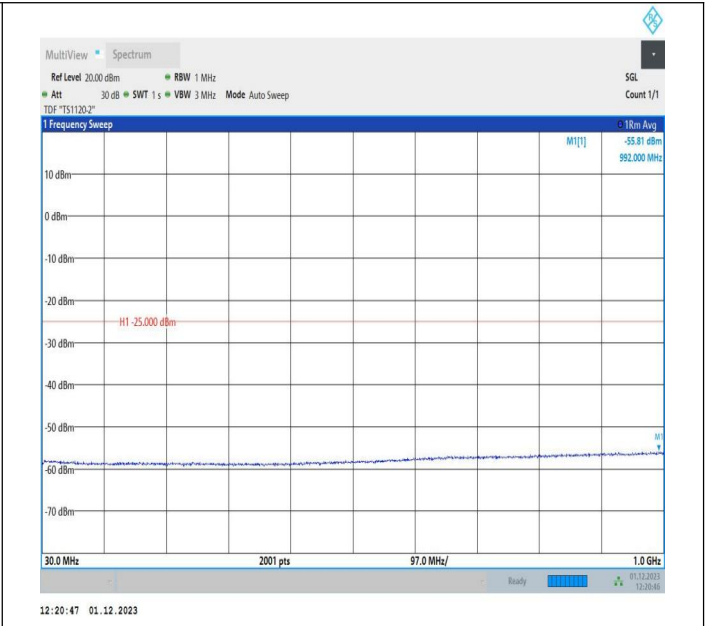

7-7-15MHz-5MHz-QPSK-QPSK-21076-21169-1RB#74-0RB#0-
0.009~0.15MHz-PASS

7-7-15MHz-5MHz-QPSK-QPSK-21076-21169-1RB#74-ORB#0-30~1000MHz-PASS