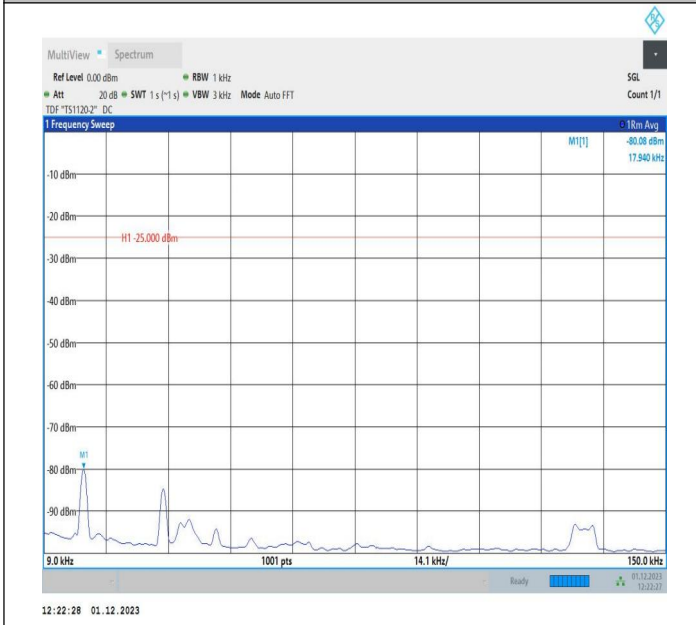

7-7-15MHz-5MHz-64QAM-64QAM-21076-21169-1RB#74-0RB
#0-1000~20000MHz-PASS

7-7-15MHz-5MHz-QPSK-QPSK-21076-21169-1RB#0-1RB#24-
0.009~0.15MHz-PASS