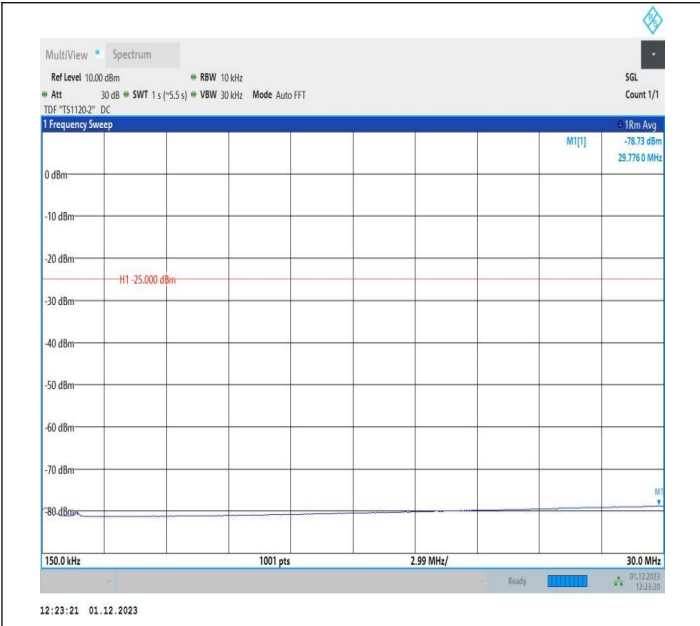

7-7-15MHz-5MHz-QPSK-QPSK-21076-21169-1RB#0-1RB#24-20000~27000MHz-PASS

7-7-15MHz-5MHz-16QAM-16QAM-21076-21169-1RB#0-1RB#24-0.009~0.15MHz-PASS

7-7-15MHz-5MHz-16QAM-16QAM-21076-21169-1RB#0-1RB#
24-0.15~30MHz-PASS