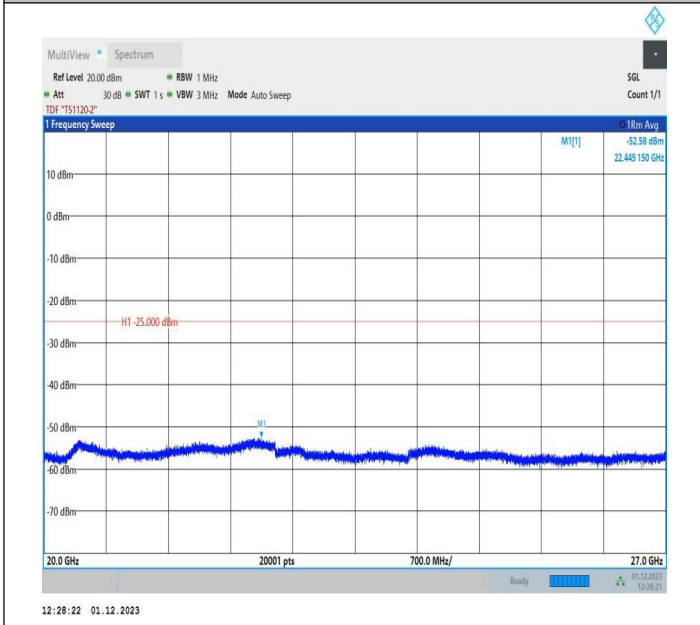

7-7-15MHz-5MHz-64QAM-64QAM-21327-21420-1RB#0-0RB#
0-30~100MHz-PASS

7-7-15MHz-5MHz-64QAM-64QAM-21327-21420-1RB#0-0RB#
0-20000~27000MHz-PASS