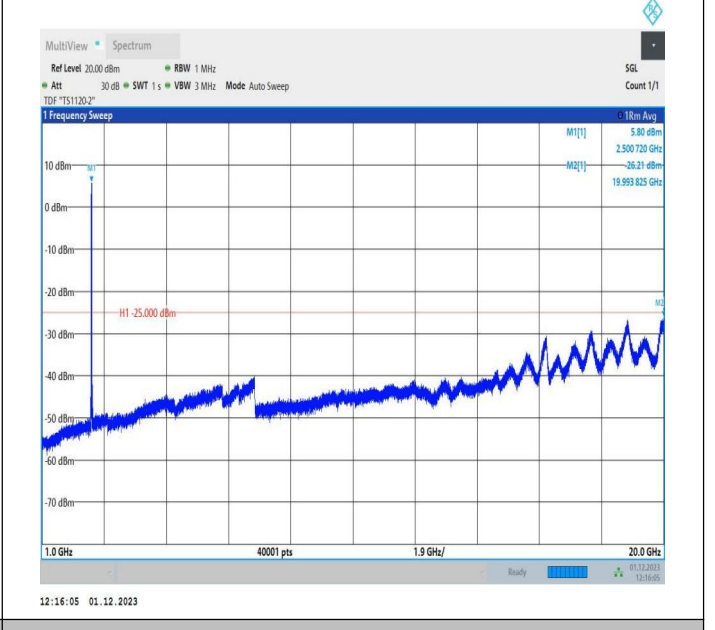

7-7-15MHz-5MHz-64QAM-64QAM-20825-20918-1RB#0-1RB#
24-0.15~30MHz-PASS

7-7-15MHz-5MHz-64QAM-64QAM-20825-20918-1RB#0-1RB#
24-1000~20000MHz-PASS