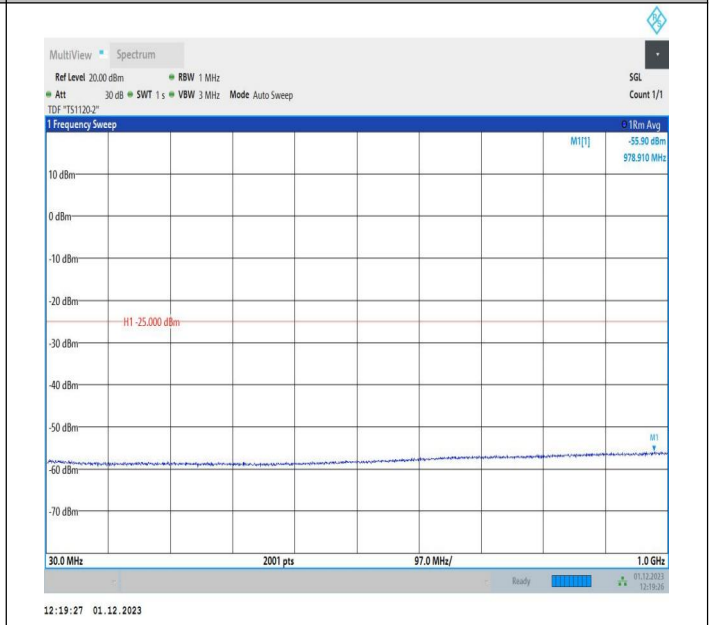

7-7-15MHz-5MHz-16QAM-16QAM-21076-21169-1RB#0-0RB#
0-0.009~0.15MHz-PASS

7-7-15MHz-5MHz-16QAM-16QAM-21076-21169-1RB#0-0RB#
0-30~1000MHz-PASS