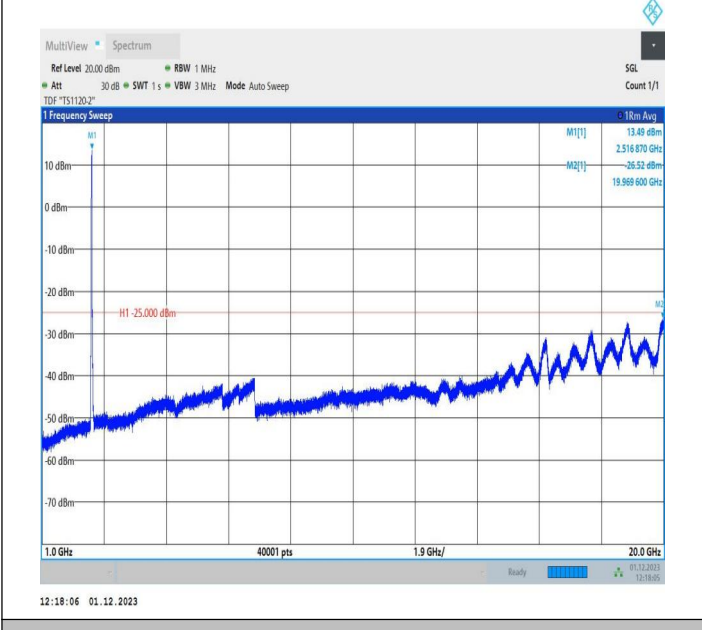

7-7-15MHz-5MHz-64QAM-64QAM-20825-20918-75RB#0-25R
B#0-0.15~30MHz-PASS

7-7-15MHz-5MHz-64QAM-64QAM-20825-20918-75RB#0-25R
B#0-1000~20000MHz-PASS