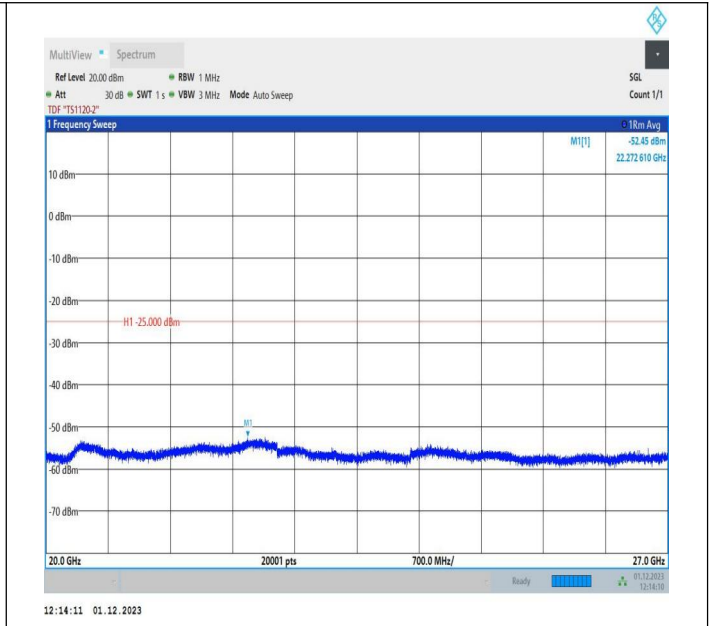

7-7-15MHz-5MHz-64QAM-64QAM-20825-20918-1RB#74-ORB
#0-30~1000MHz-PASS

7-7-15MHz-5MHz-64QAM-64QAM-20825-20918-1RB#74-0RB
#0-20000~27000MHz-PASS