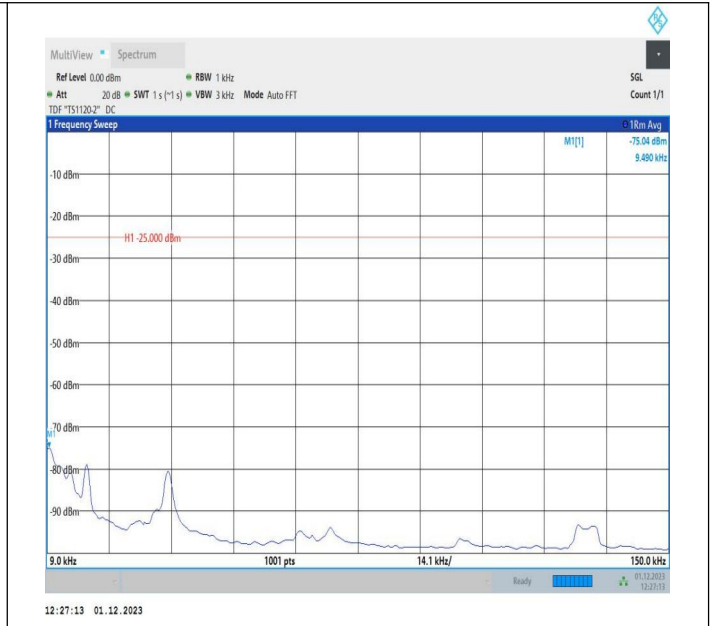

7-7-15MHz-5MHz-QPSK-QPSK-21327-21420-1RB#0-0RB#0-1000~20000MHz-PASS

7-7-15MHz-5MHz-16QAM-16QAM-21327-21420-1RB#0-0RB#0-0-0.009~0.15MHz-PASS