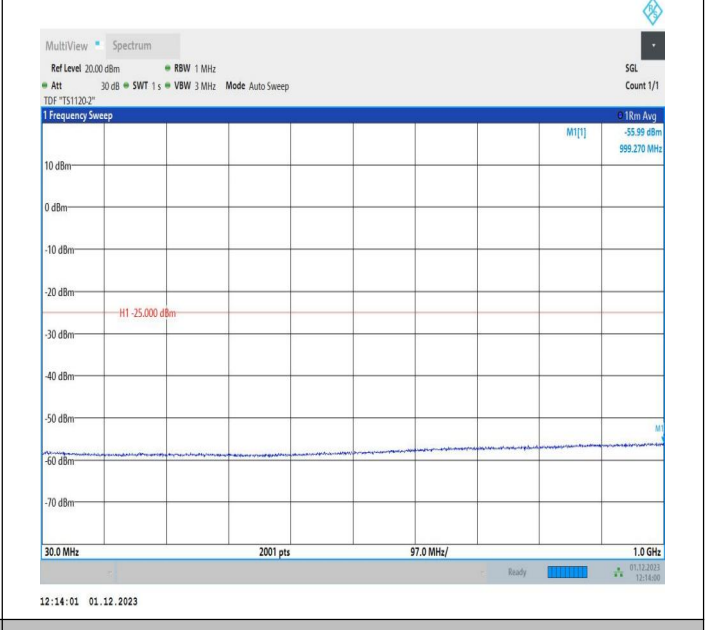

7-7-15MHz-5MHz-64QAM-64QAM-20825-20918-1RB#74-ORB
#0-0.009~0.15MHz-PASS

7-7-15MHz-5MHz-64QAM-64QAM-20825-20918-1RB#74-ORB
#0-30~1000MHz-PASS