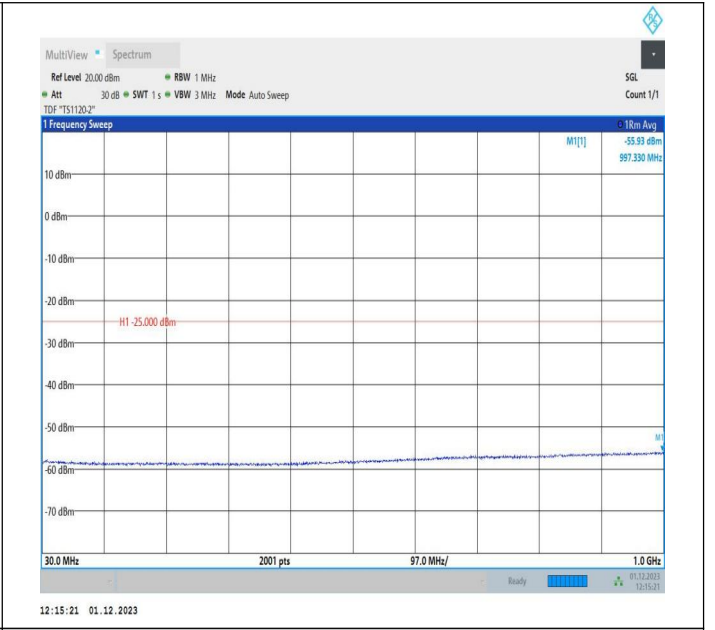

7-7-15MHz-5MHz-16QAM-16QAM-20825-20918-1RB#0-1RB#
24-0.009~0.15MHz-PASS

7-7-15MHz-5MHz-16QAM-16QAM-20825-20918-1RB#0-1RB#
24-30~1000MHz-PASS