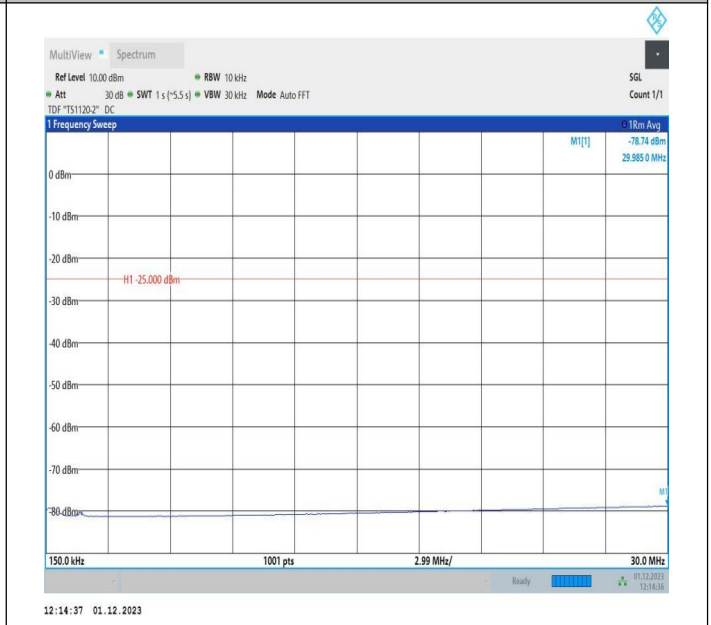

7-7-15MHz-5MHz-64QAM-64QAM-20825-20918-1RB#74-0RB
#0-20000~27000MHz-PASS

7-7-15MHz-5MHz-QPSK-QPSK-20825-20918-1RB#0-1RB#24
-0.15~30MHz-PASS