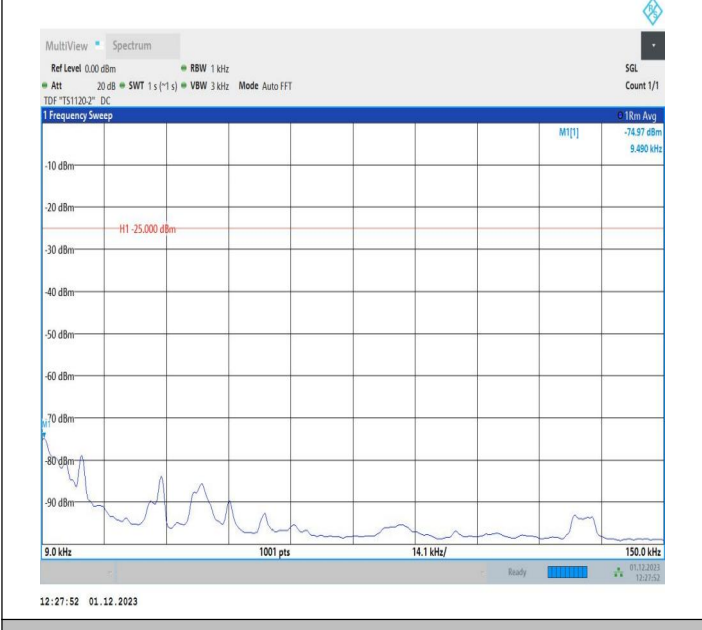

7-7-15MHz-5MHz-16QAM-16QAM-21327-21420-1RB#0-0RB#
0-1000~20000MHz-PASS

7-7-15MHz-5MHz-64QAM-64QAM-21327-21420-1RB#0-0RB#
0-0.009~0.15MHz-PASS