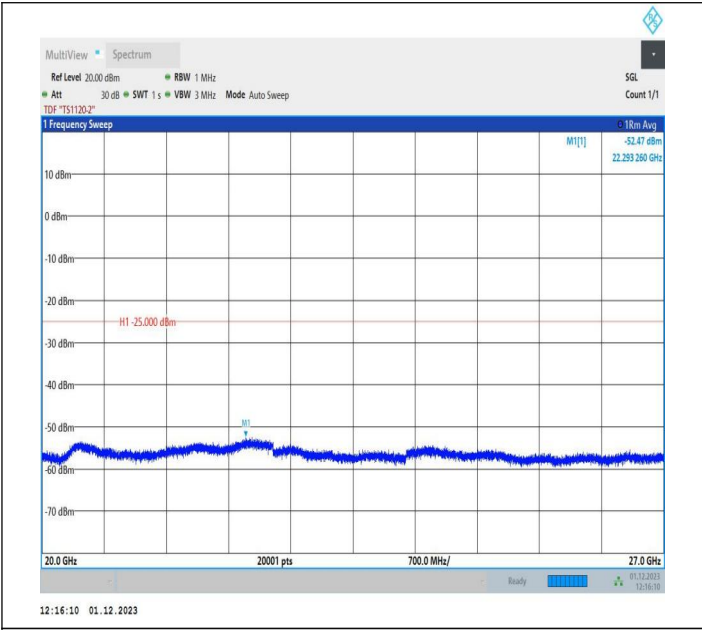

7-7-15MHz-5MHz-64QAM-64QAM-20825-20918-1RB#0-1RB#
24-30~1000MHz-PASS

7-7-15MHz-5MHz-64QAM-64QAM-20825-20918-1RB#0-1RB#
24-20000~27000MHz-PASS