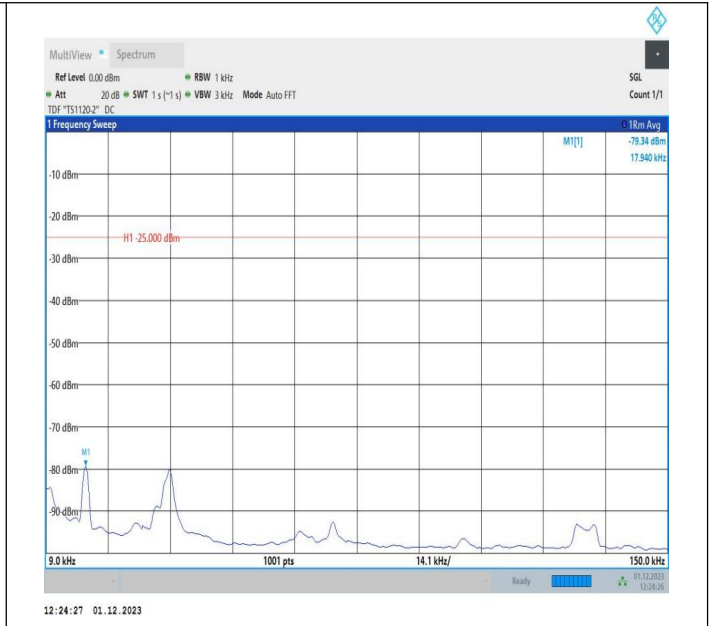

7-7-15MHz-5MHz-64QAM-64QAM-21076-21169-1RB#0-1RB#
24-1000~20000MHz-PASS

7-7-15MHz-5MHz-QPSK-QPSK-21076-21169-75RB#0-25RB#
0-0.009~0.15MHz-PASS