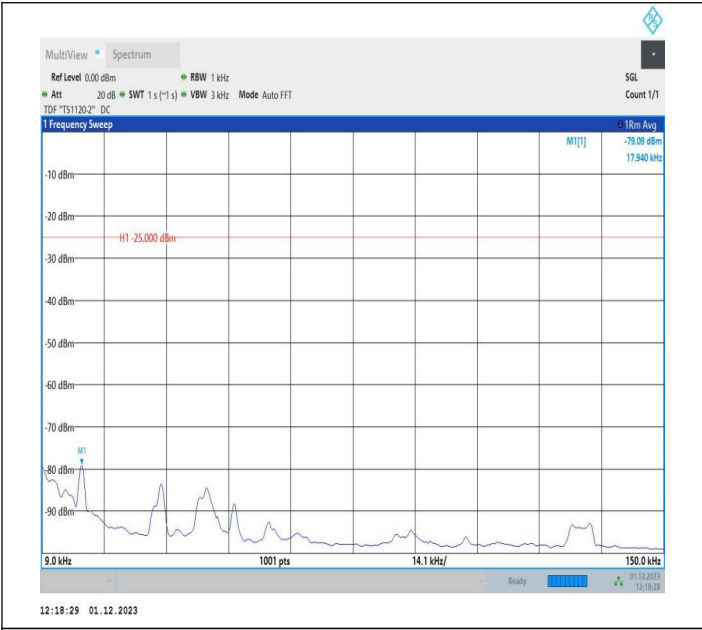

7-7-15MHz-5MHz-64QAM-64QAM-20825-20918-75RB#0-25R
B#0-1000~20000MHz-PASS

7-7-15MHz-5MHz-QPSK-QPSK-21076-21169-1RB#0-0RB#0-0 .009~0.15MHz-PASS