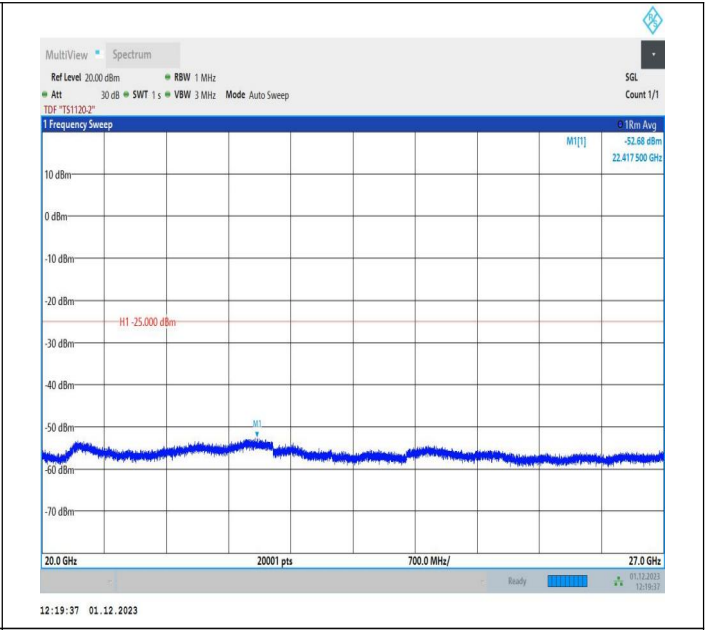

7-7-15MHz-5MHz-16QAM-16QAM-21076-21169-1RB#0-0RB#
0-20000~27000MHz-PASS