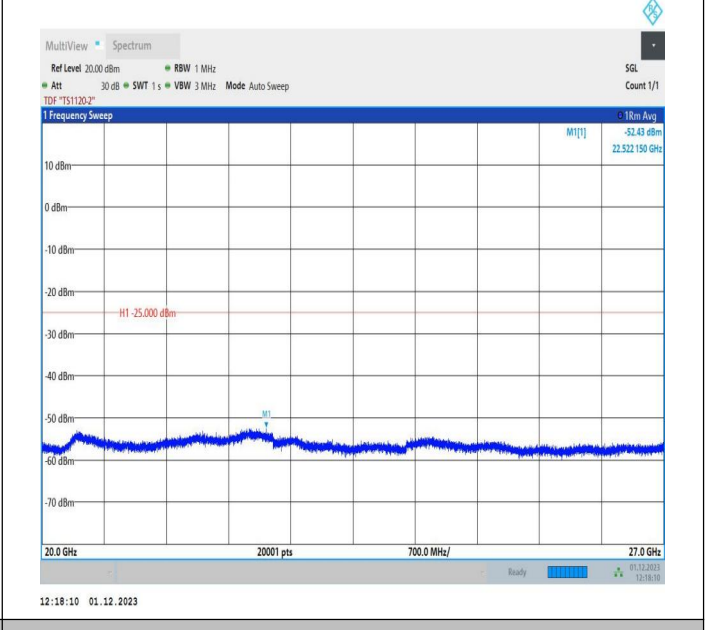

7-7-15MHz-5MHz-64QAM-64QAM-20825-20918-75RB#0-25R
B#0-30~1000MHz-PASS

7-7-15MHz-5MHz-64QAM-64QAM-20825-20918-75RB#0-25R
B#0-20000~27000MHz-PASS