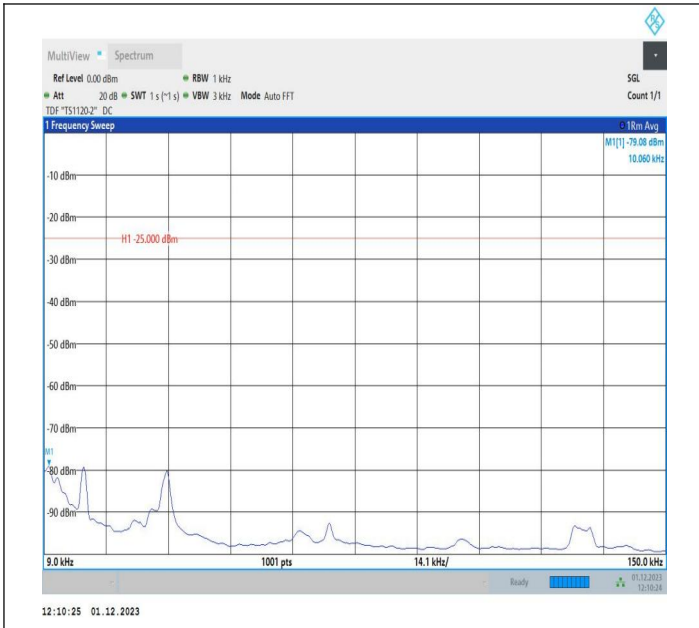

Conducted Spurious Emission

Test Graphs

7-7-15MHz-5MHz-QPSK-QPSK-20825-20918-1RB#0-0RB#0-0.009~0.15MHz-PASS

7-7-15MHz-5MHz-QPSK-QPSK-20825-20918-1RB#0-0RB#0-0.15~30MHz-PASS

7-7-15MHz-5MHz-QPSK-QPSK-20825-20918-1RB#0-0RB#0-30~1000MHz-PASS