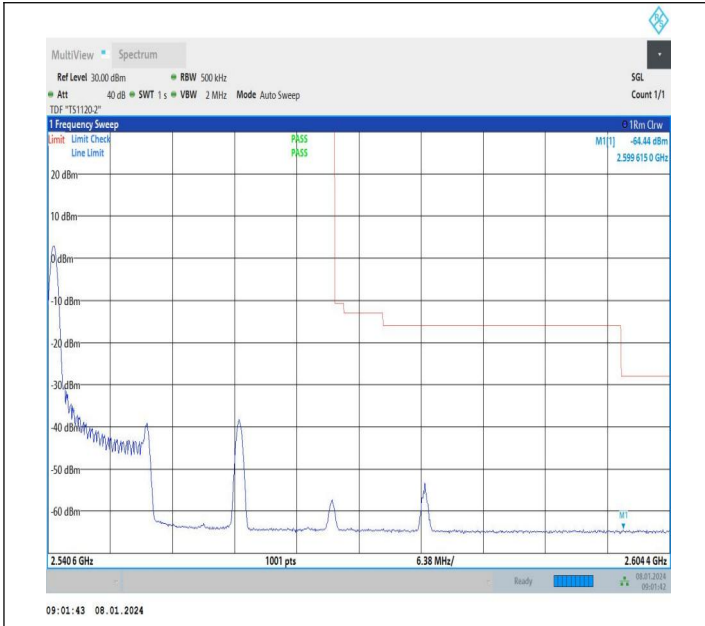

10MHz-20MHz_64QAM@64QAM-64QAM@64QAM_21206-21
350_1RB#0@50RB#0-0RB#0@100RB#0