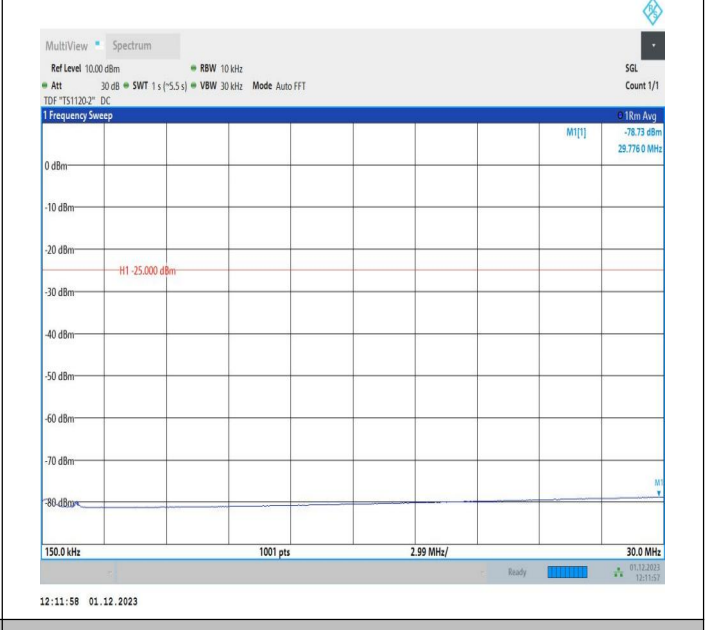

7-7-15MHz-5MHz-64QAM-64QAM-20825-20918-1RB#0-0RB#
0-0.15~30MHz-PASS