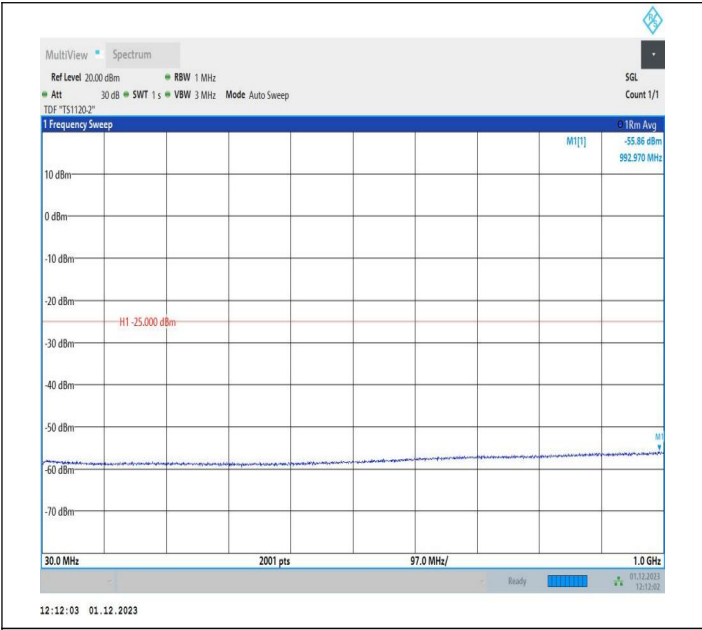

7-7-15MHz-5MHz-64QAM-64QAM-20825-20918-1RB#0-0RB#
0-30~1000MHz-PASS