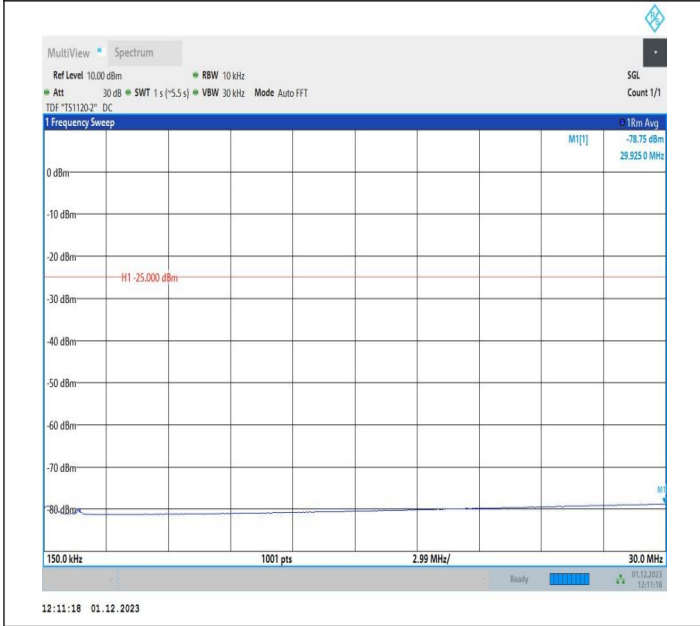

7-7-15MHz-5MHz-16QAM-16QAM-20825-20918-1RB#0-0RB#0-0-0.15~30MHz-PASS