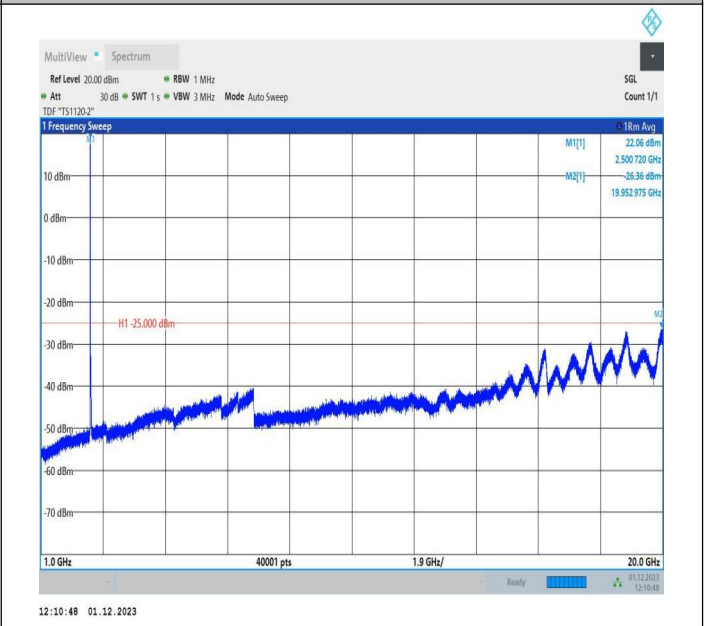

Conducted Spurious Emission

Test Graphs

7-7-15MHz-5MHz-QPSK-QPSK-20825-20918-1RB#0-0RB#0-0.009~0.15MHz-PASS

7-7-15MHz-5MHz-QPSK-QPSK-20825-20918-1RB#0-0RB#0-0.15~30MHz-PASS

7-7-15MHz-5MHz-QPSK-QPSK-20825-20918-1RB#0-0RB#0-30~1000MHz-PASS