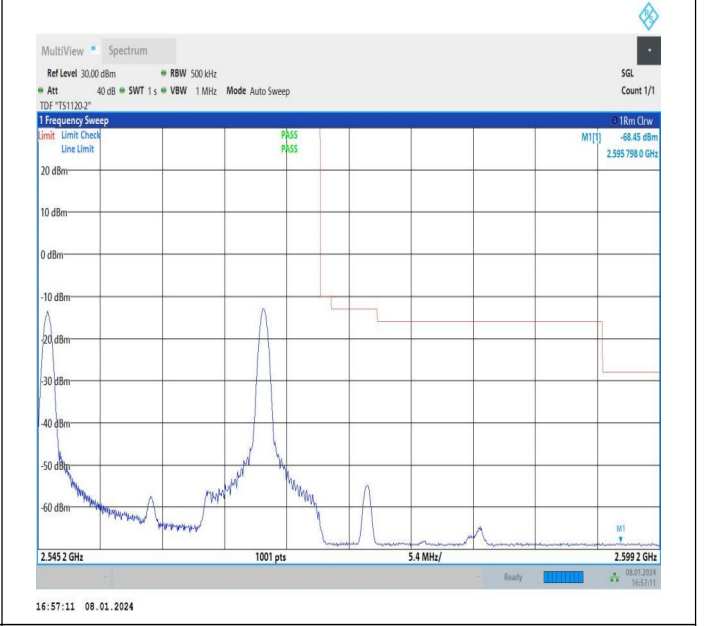

15MHz-10MHz_64QAM@64QAM-64QAM@64QAM_21277-21397_1RB#0@50RB#0-1RB#99@100RB#0