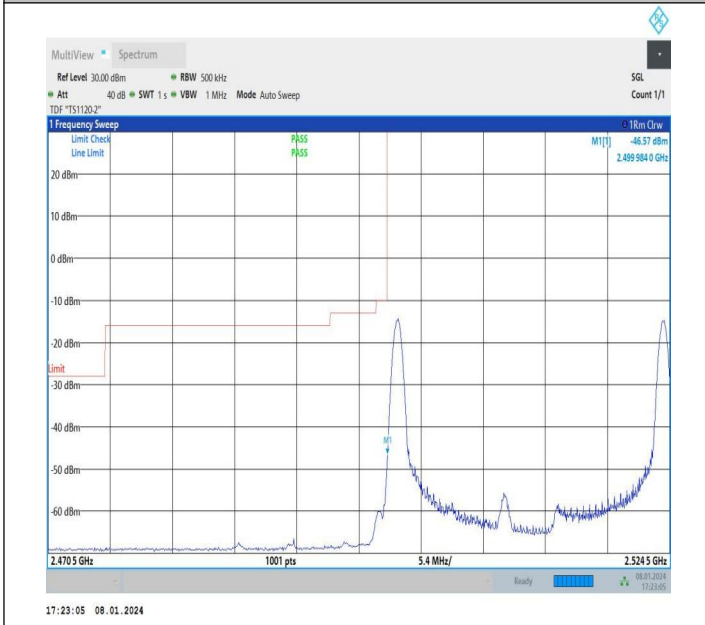

15MHz-10MHz_64QAM@64QAM-64QAM@64QAM_20825-20945_1RB#0@75RB#0-1RB#49@49RB#0