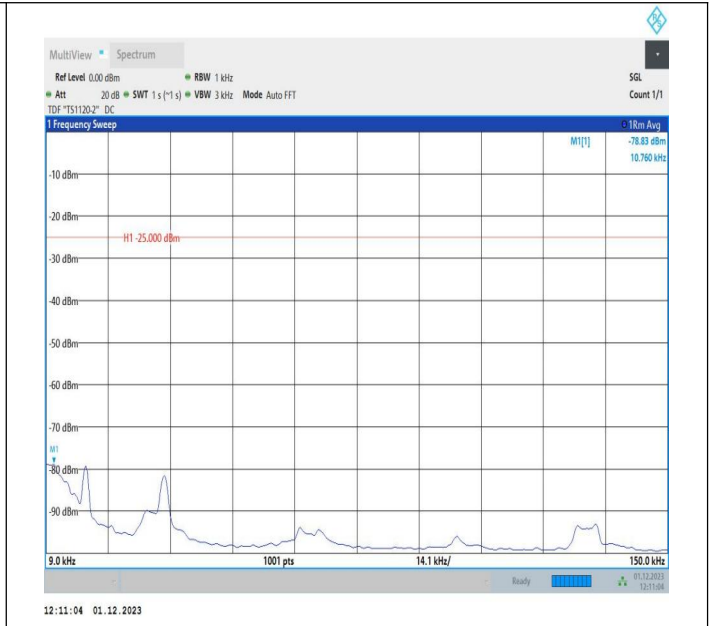

7-7-15MHz-5MHz-16QAM-16QAM-20825-20918-1RB#0-0RB#0-0-0.009~0.15MHz-PASS