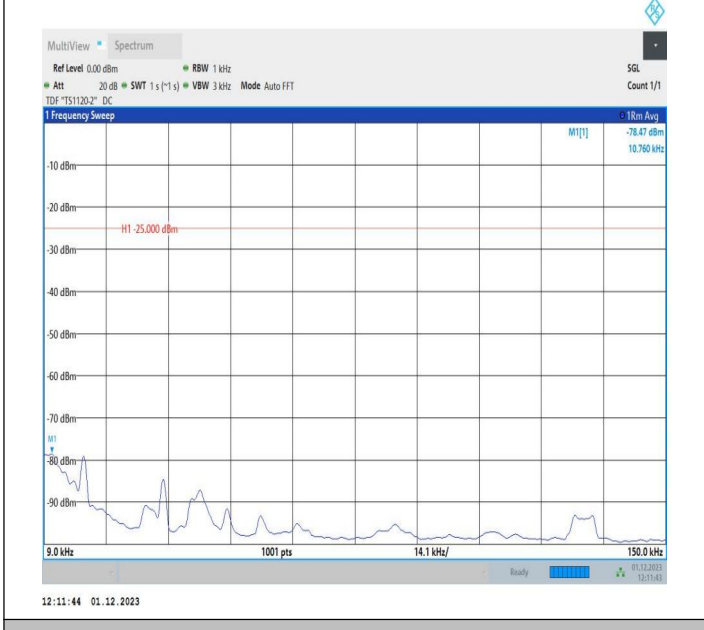

7-7-15MHz-5MHz-64QAM-64QAM-20825-20918-1RB#0-0RB#
0-0.009~0.15MHz-PASS