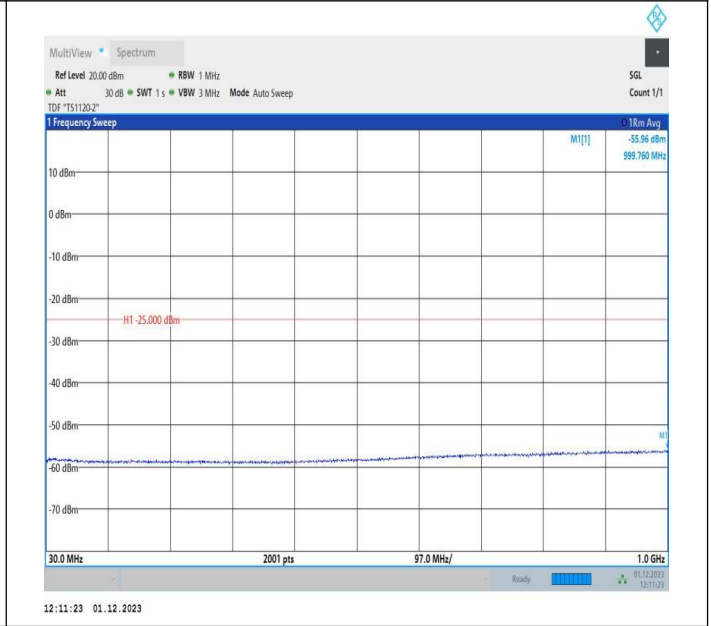

7-7-15MHz-5MHz-16QAM-16QAM-20825-20918-1RB#0-0RB#0-0-30~1000MHz-PASS