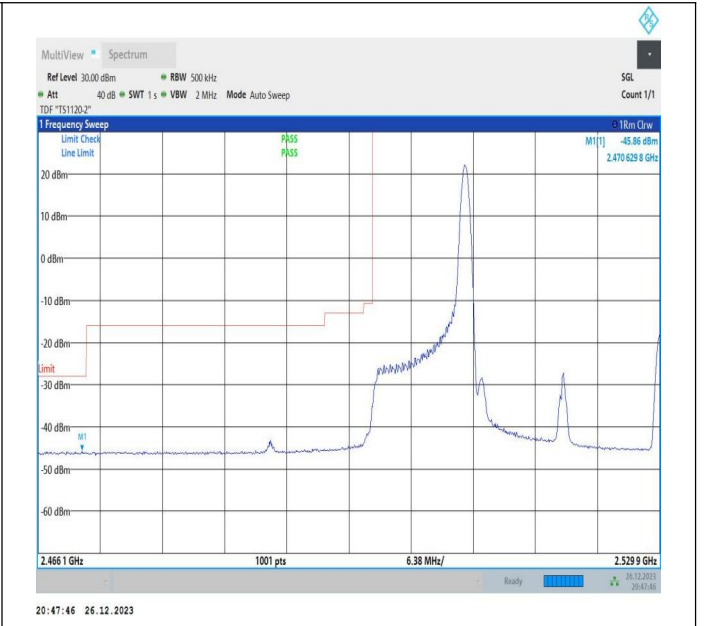

10MHz-20MHz_64QAM@64QAM-64QAM@64QAM_20805-20949_1RB#49@50RB#0-0RB#0@100RB#0