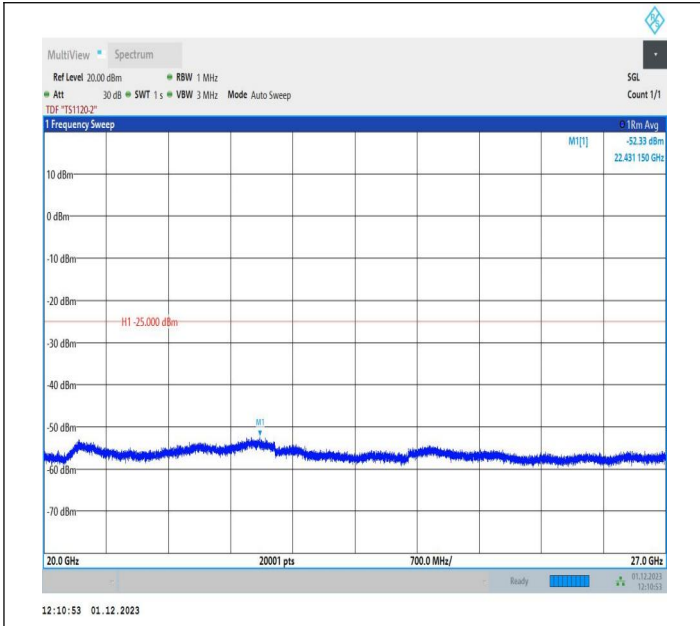

7-7-15MHz-5MHz-QPSK-QPSK-20825-20918-1RB#0-0RB#0-20000~27000MHz-PASS