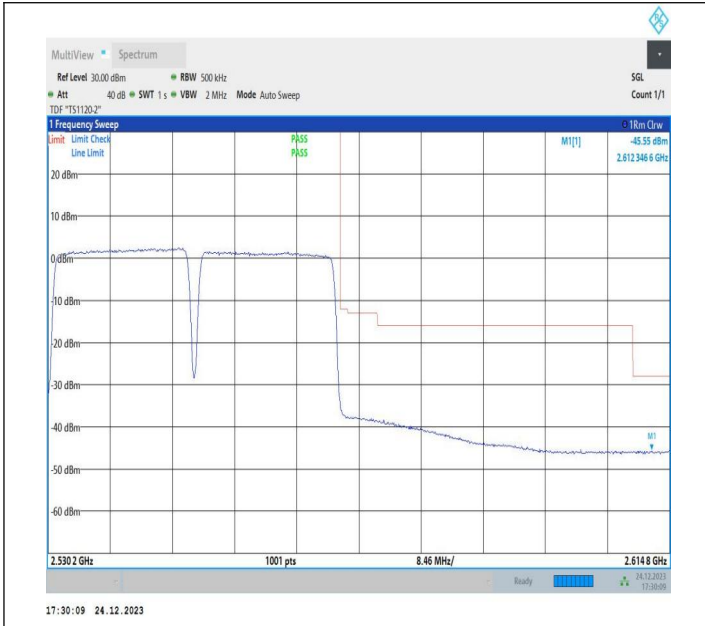

20MHz-20MHz_16QAM@16QAM-16QAM@16QAM_21152-21350_100RB#0@100RB#0-100RB#0@100RB#0