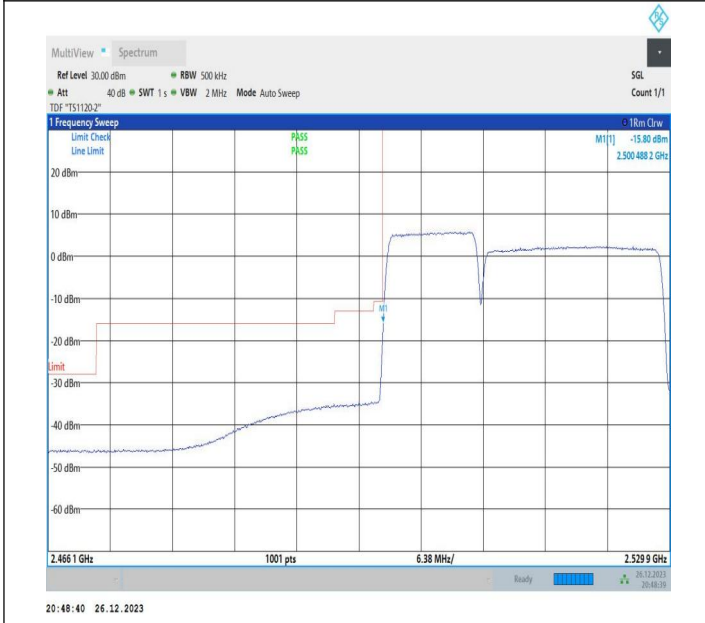

10MHz-20MHz_64QAM@64QAM-64QAM@64QAM_20805-20949_50RB#0@50RB#0-100RB#0@100RB#0