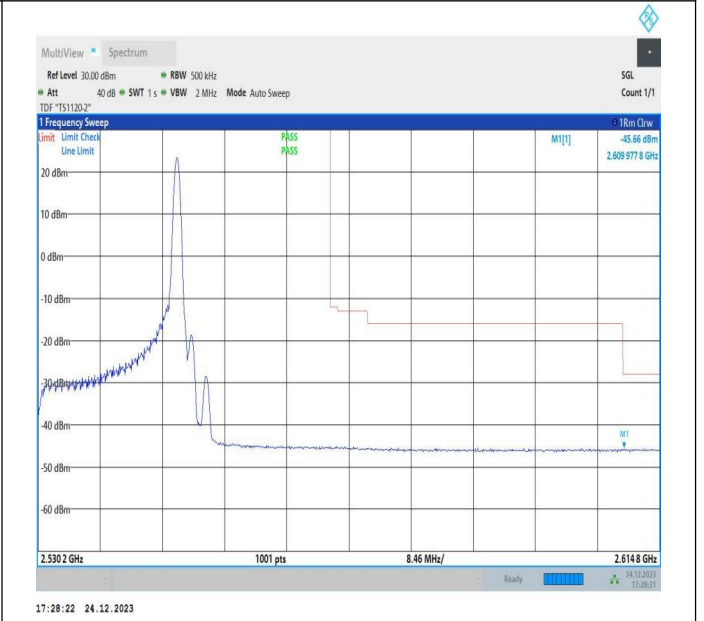

20MHz-20MHz_QPSK@QPSK-QPSK@QPSK_21152-21350_1RB#99@100RB#0-0RB#0@100RB#0