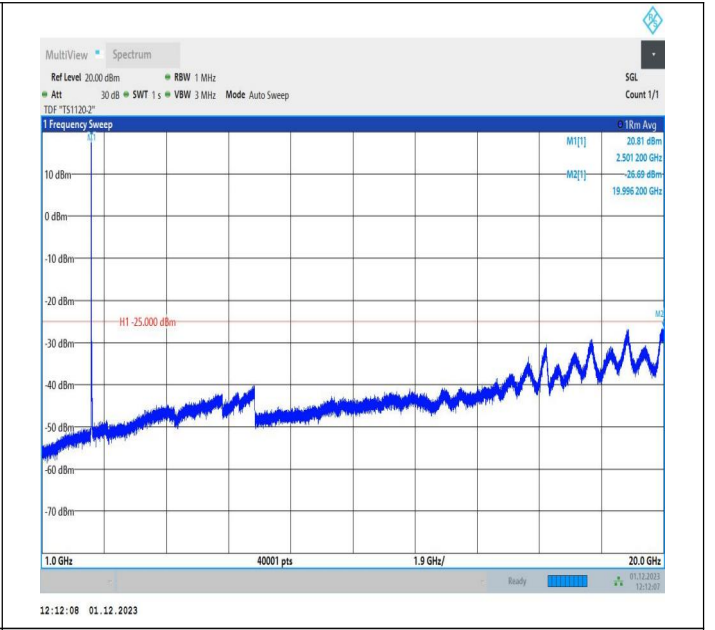

7-7-15MHz-5MHz-64QAM-64QAM-20825-20918-1RB#0-0RB#
0-1000~20000MHz-PASS