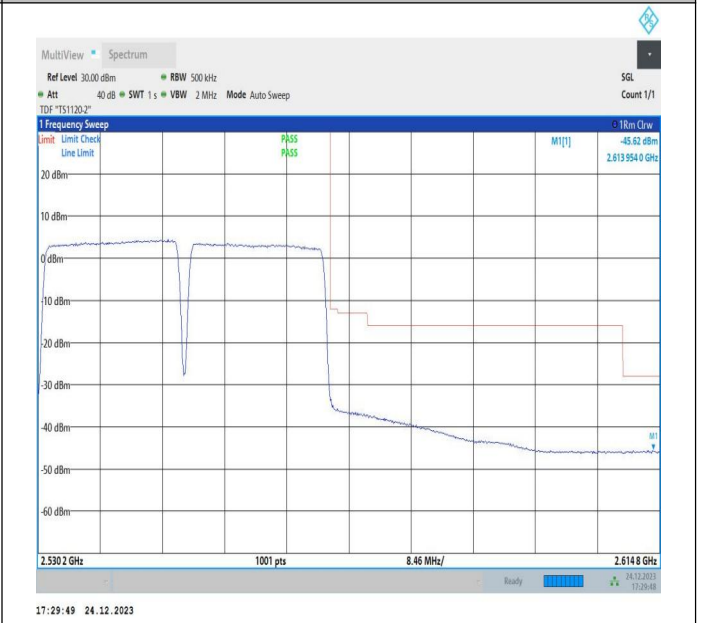

20MHz-20MHz_QPSK@QPSK-QPSK@QPSK_21152-21350_100RB#0@100RB#0-100RB#0@100RB#0