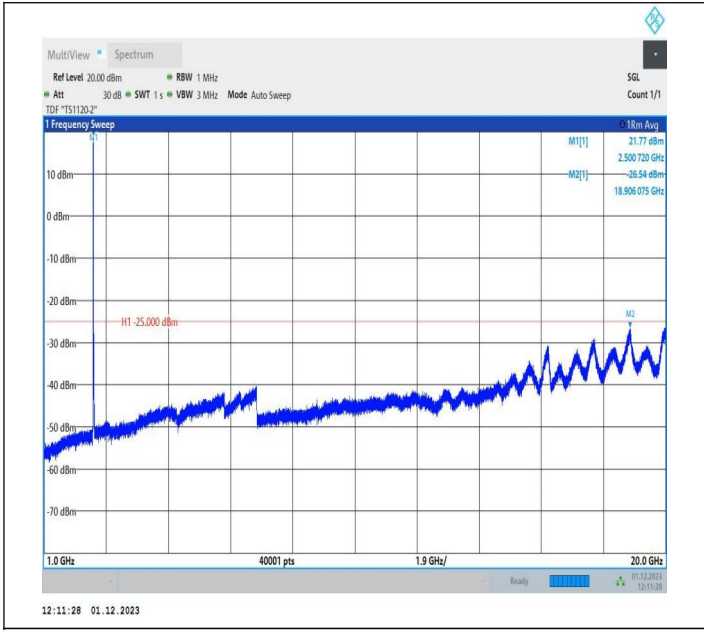

7-7-15MHz-5MHz-16QAM-16QAM-20825-20918-1RB#0-0RB#
0-1000~20000MHz-PASS