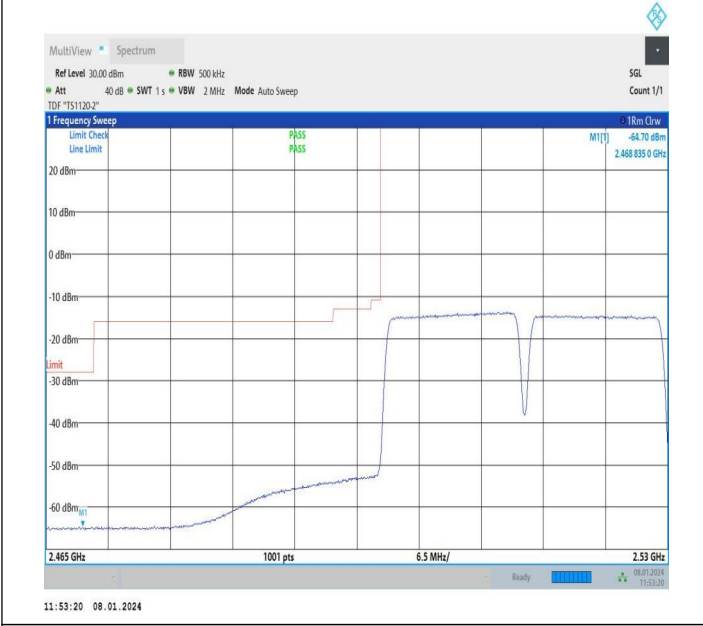

15MHz-15MHz_QPSK@QPSK-QPSK@QPSK_20825-20975_7
5RB#0@75RB#0-75RB#0@75RB#0