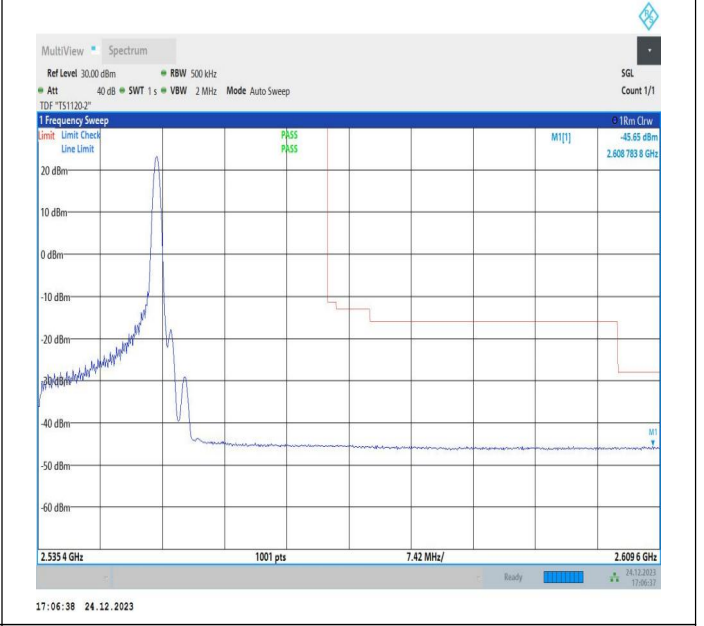

15MHz-20MHz_QPSK@QPSK-QPSK@QPSK_21179-21350_1RB#74@75RB#0-0RB#0@100RB#0