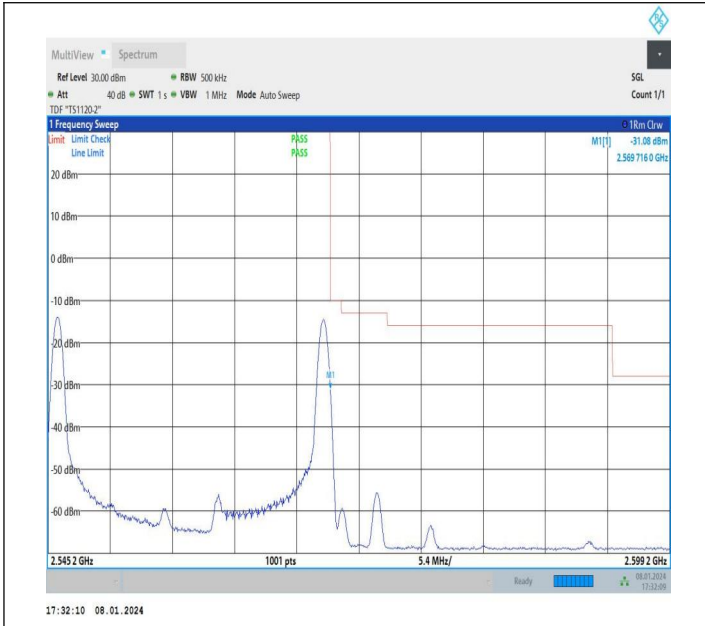

15MHz-10MHz_QPSK@QPSK-QPSK@QPSK_21277-21397_1 RB#0@75RB#0-1RB#49@50RB#0