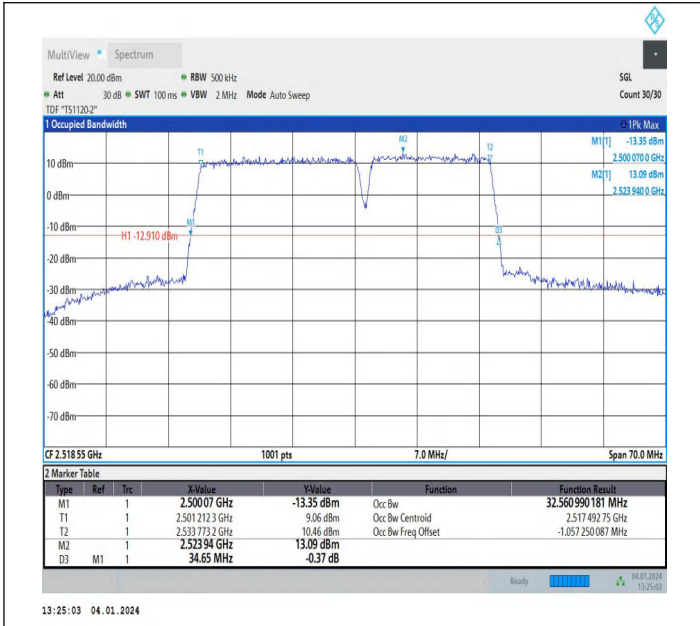

7-7-20MHz-15MHz-64QAM-64QAM-20850-21021-100RB#0-7
5RB#0-PASS