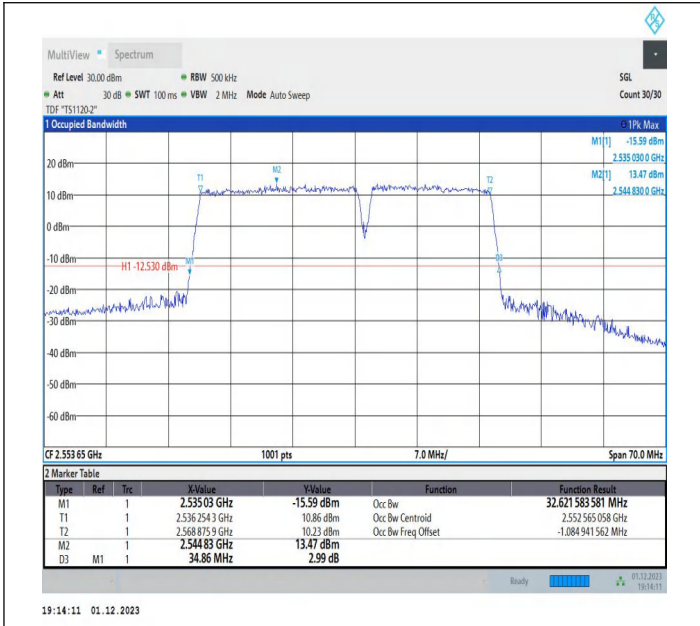

7-7-20MHz-15MHz-16QAM-16QAM-21201-21372-100RB#0-7
5RB#0-PASS