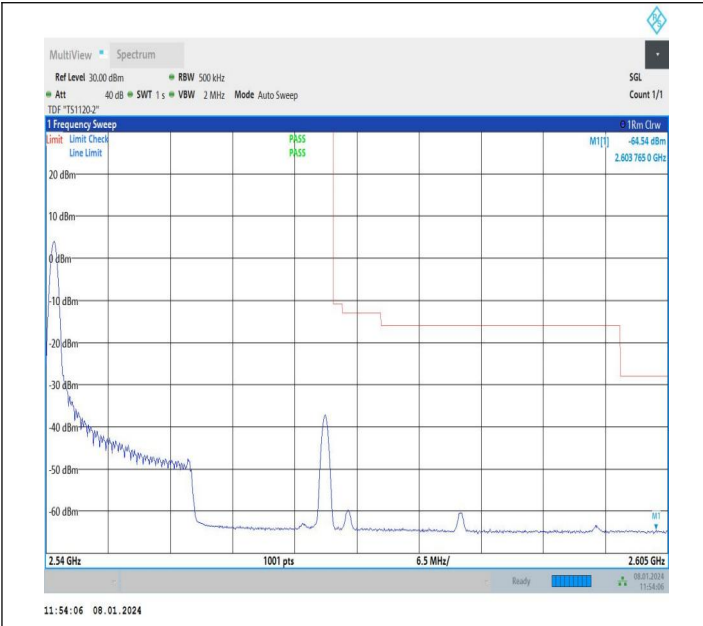

15MHz-15MHz_QPSK@QPSK-QPSK@QPSK_21225-21375_1
RB#0@75RB#0-0RB#0@75RB#0