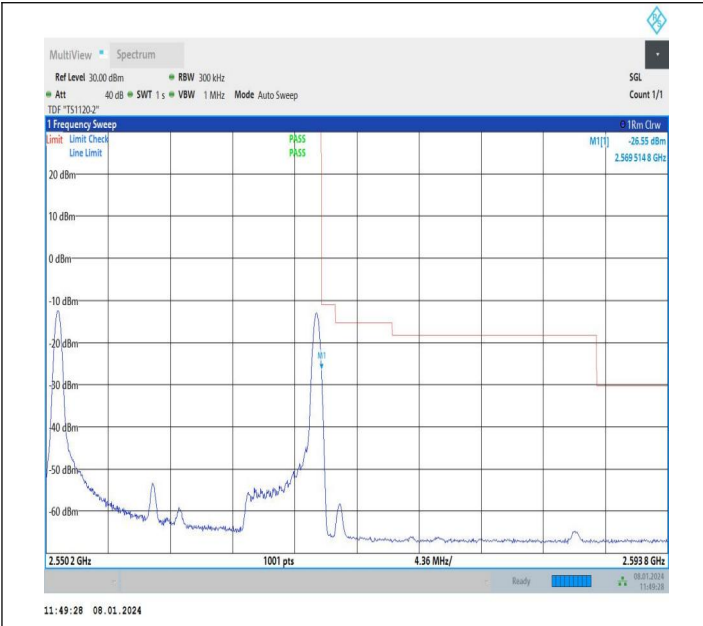

15MHz-5MHz_QPSK@QPSK-QPSK@QPSK_21327-21420_1 RB#0@75RB#0-1RB#24@25RB#0