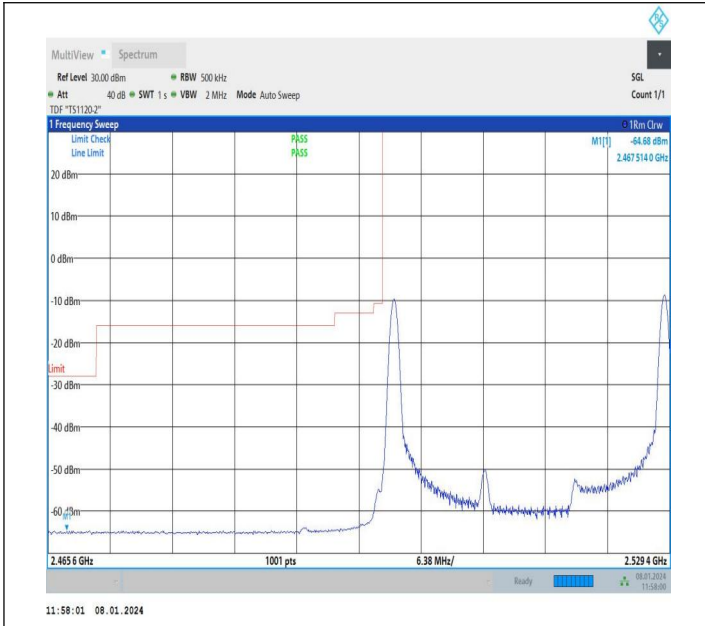

20MHz-10MHz_QPSK@QPSK-QPSK@QPSK_20850-20994_1
RB#0@100RB#0-1RB#49@50RB#0