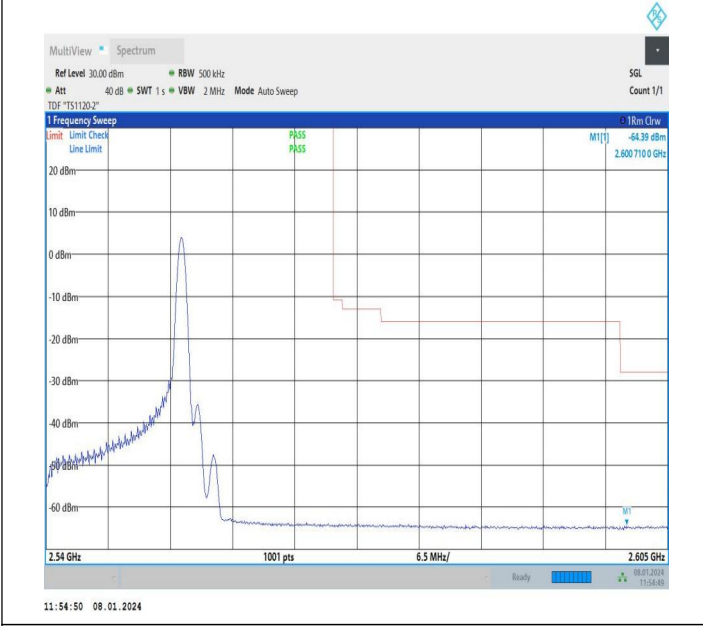

15MHz-15MHz_QPSK@QPSK-QPSK@QPSK_21225-21375_1
RB#74@75RB#0-0RB#0@75RB#0