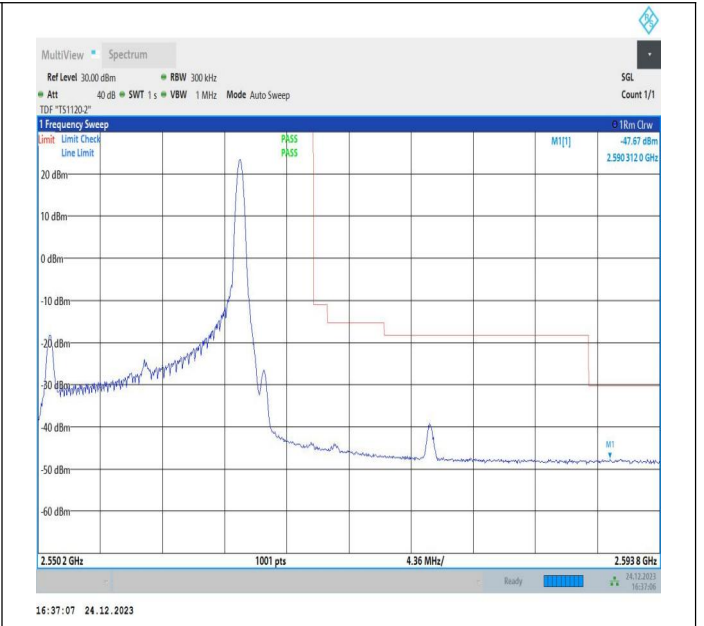

15MHz-5MHz_QPSK@QPSK-QPSK@QPSK_21327-21420_1RB#74@75RB#0-0RB#0@25RB#0