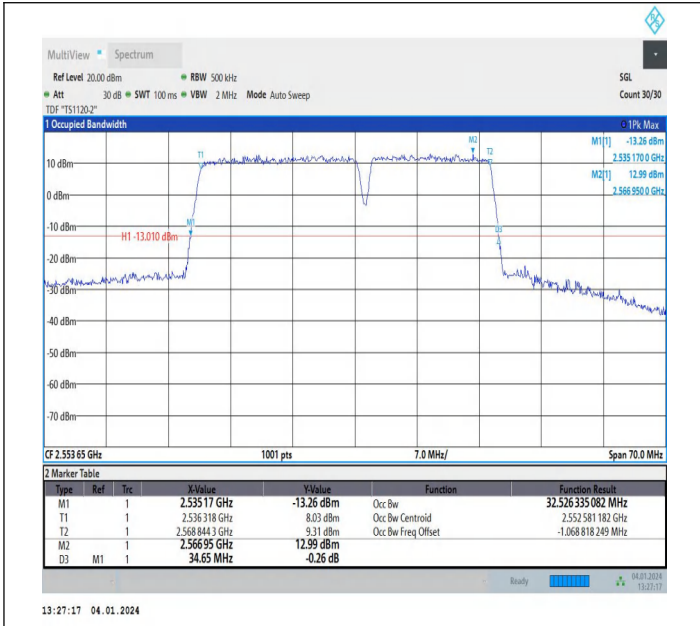

7-7-20MHz-15MHz-64QAM-64QAM-21201-21372-100RB#0-7
5RB#0-PASS