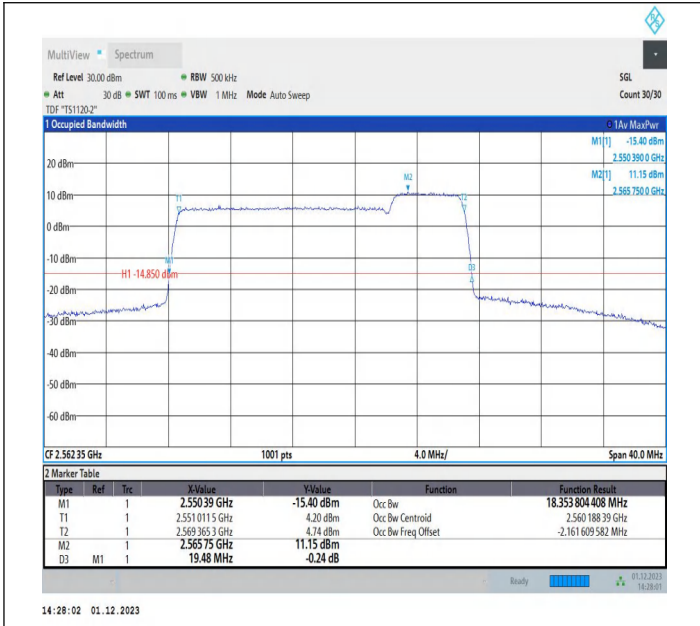

7-7-15MHz-5MHz-16QAM-16QAM-21076-21169-75RB#0-25R
B#0-PASS

7-7-15MHz-5MHz-64QAM-64QAM-21076-21169-75RB#0-25R
B#0-PASS

7-7-15MHz-5MHz-QPSK-QPSK-21327-21420-75RB#0-25RB#0-PASS

7-7-15MHz-5MHz-16QAM-16QAM-21327-21420-75RB#0-25R
B#0-PASS