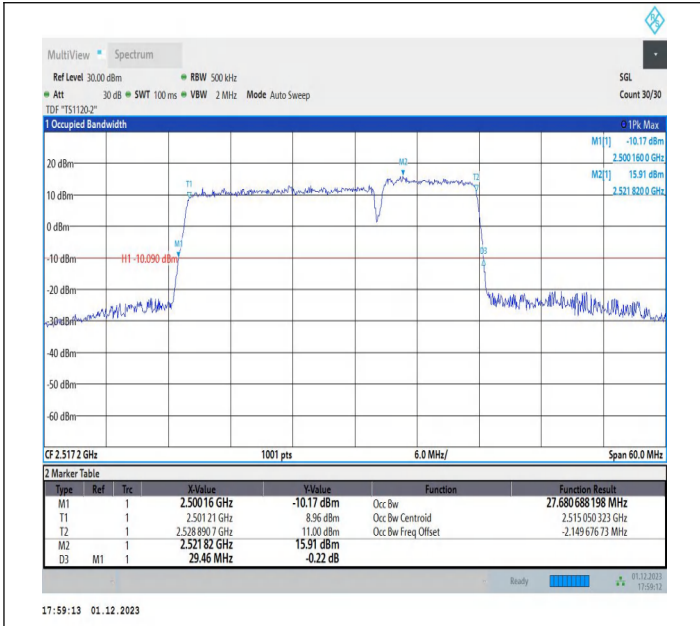

7-7-20MHz-10MHz-16QAM-16QAM-20850-20994-100RB#0-5 ORB#0-PASS