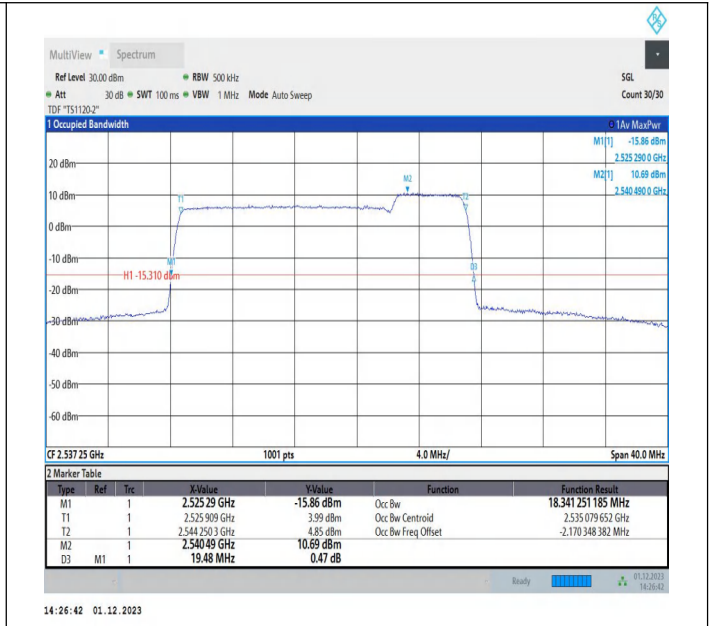

7-7-15MHz-5MHz-64QAM-64QAM-21076-21169-75RB#0-25R
B#0-PASS