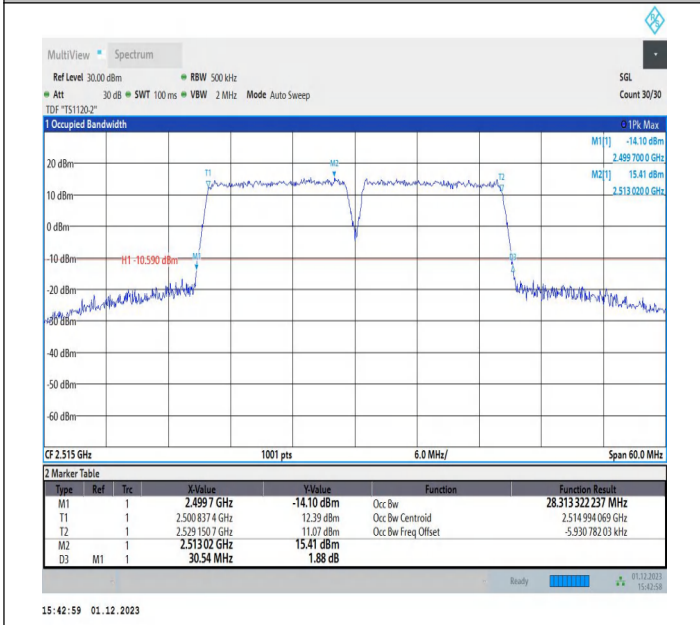

7-7-15MHz-15MHz-QPSK-QPSK-20825-20975-75RB#0-75RB#0-PASS