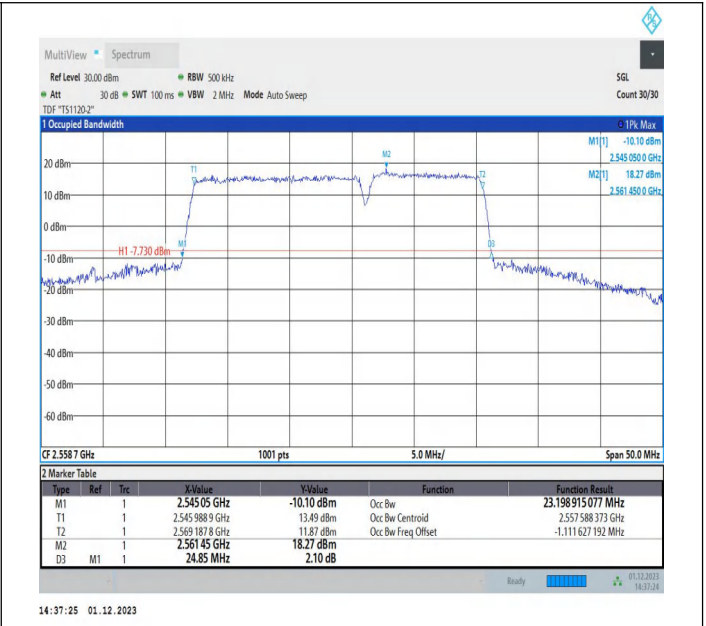

7-7-15MHz-10MHz-16QAM-16QAM-21277-21397-75RB#0-50
RB#0-PASS