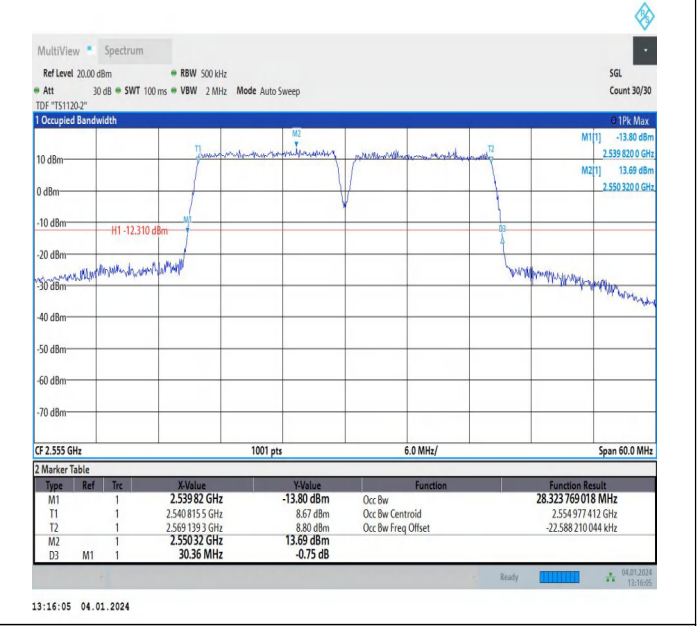

7-7-15MHz-15MHz-64QAM-64QAM-21225-21375-75RB#0-75 RB#0-PASS