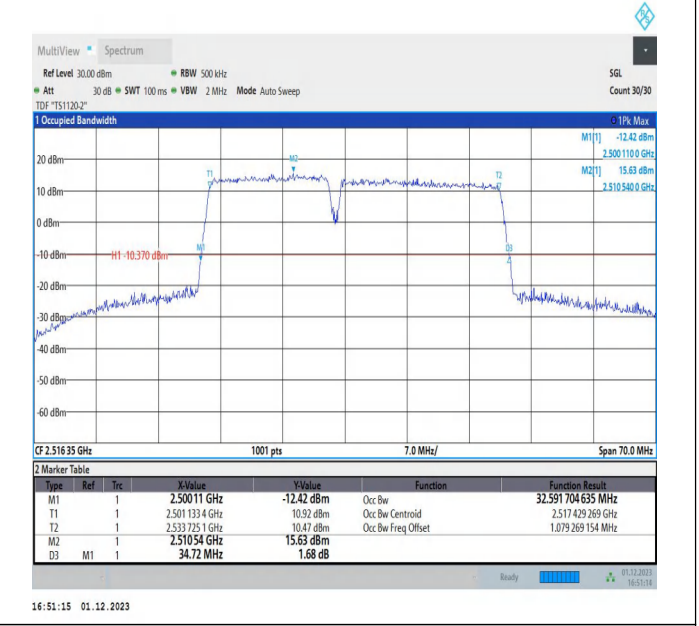

7-7-15MHz-20MHz-QPSK-QPSK-20828-20999-75RB#0-100R B#0-PASS