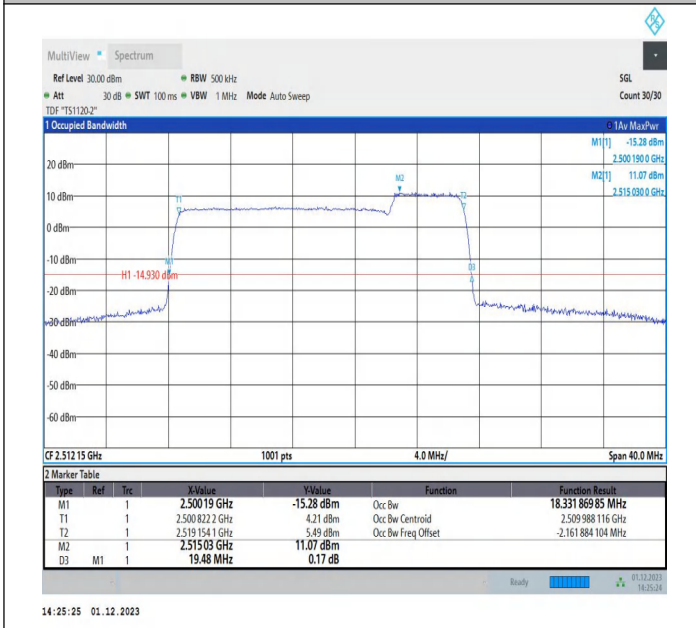

7-7-15MHz-5MHz-64QAM-64QAM-20825-20918-75RB#0-25RB#0-PASS