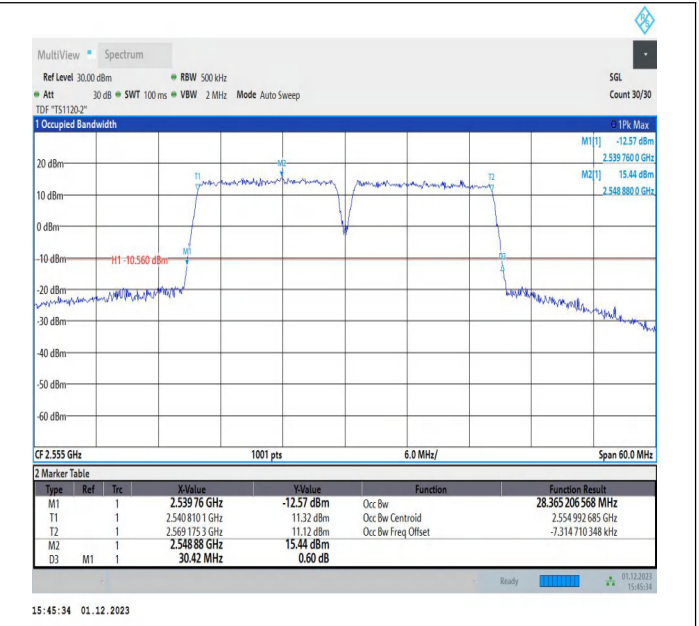

7-7-15MHz-15MHz-QPSK-QPSK-21025-21175-75RB#0-75RB #0-PASS

7-7-15MHz-15MHz-16QAM-16QAM-21025-21175-75RB#0-75 RB#0-PASS

7-7-15MHz-10MHz-64QAM-64QAM-21277-21397-75RB#0-50 RB#0-PASS

7-7-15MHz-15MHz-64QAM-64QAM-20825-20975-75RB#0-75 RB#0-PASS