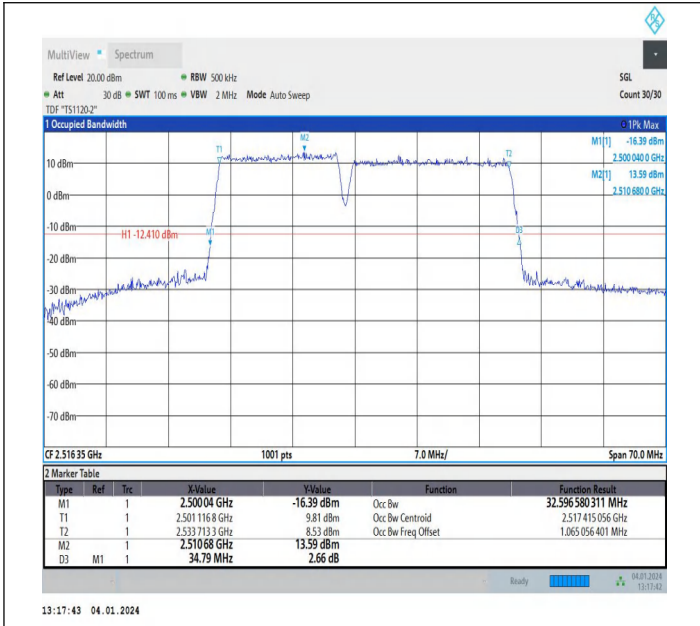

7-7-15MHz-20MHz-64QAM-64QAM-20828-20999-75RB#0-10 ORB#0-PASS