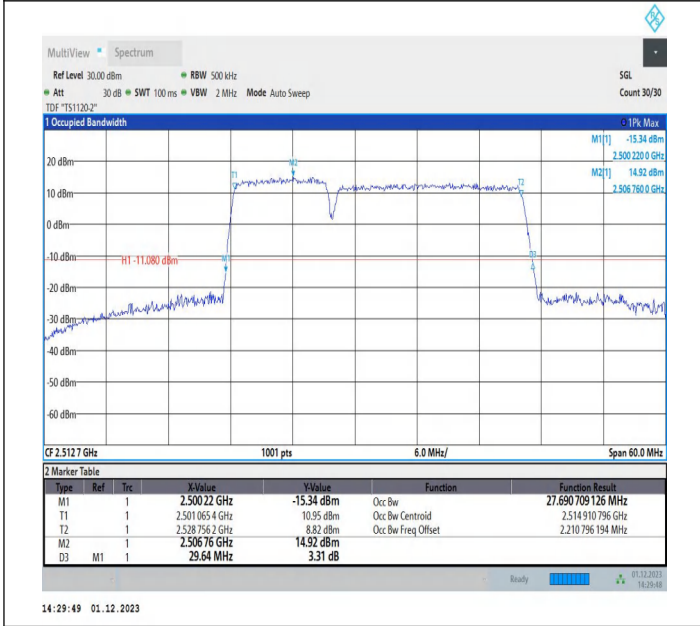

7-7-10MHz-20MHz-16QAM-16QAM-20805-20949-50RB#0-10
ORB#0-PASS