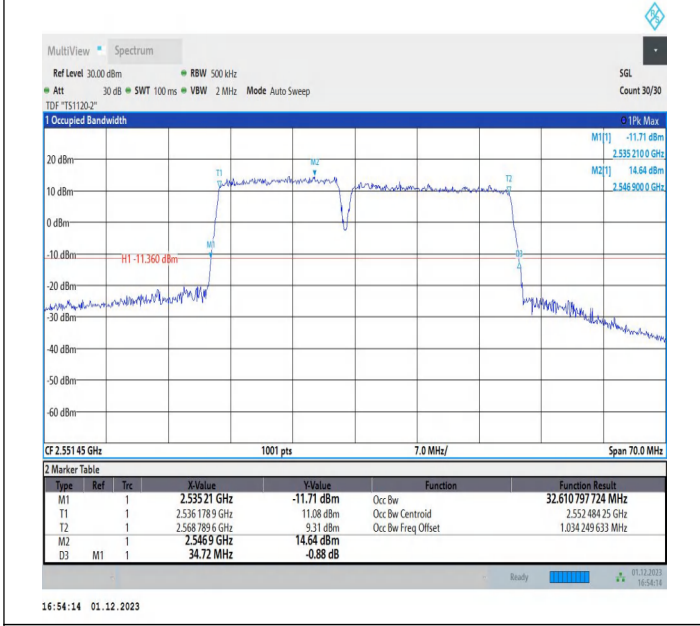

7-7-15MHz-20MHz-16QAM-16QAM-21179-21350-75RB#0-100 RB#0-PASS