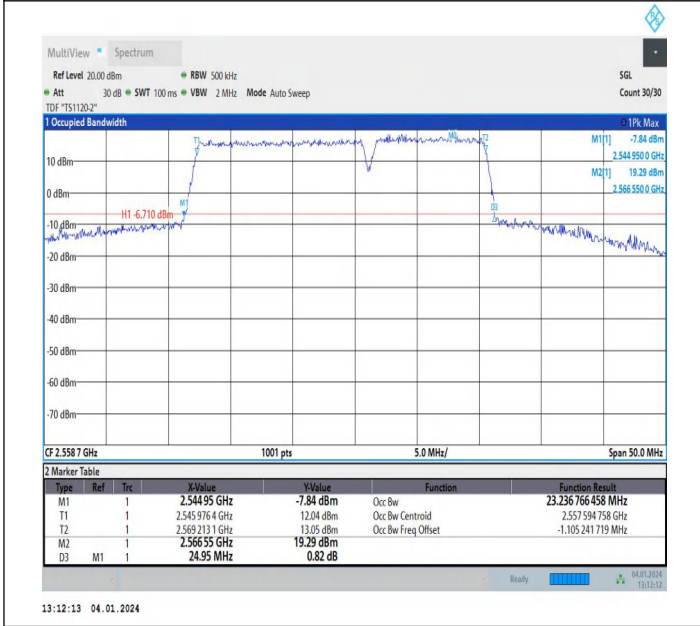

7-7-15MHz-10MHz-64QAM-64QAM-21277-21397-75RB#0-50 RB#0-PASS