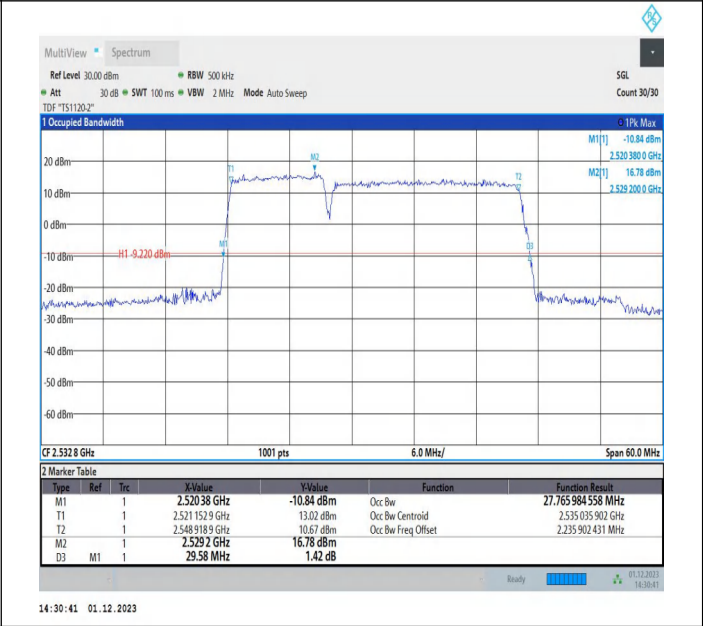

7-7-10MHz-20MHz-QPSK-QPSK-21006-21150-50RB#0-100R
B#0-PASS