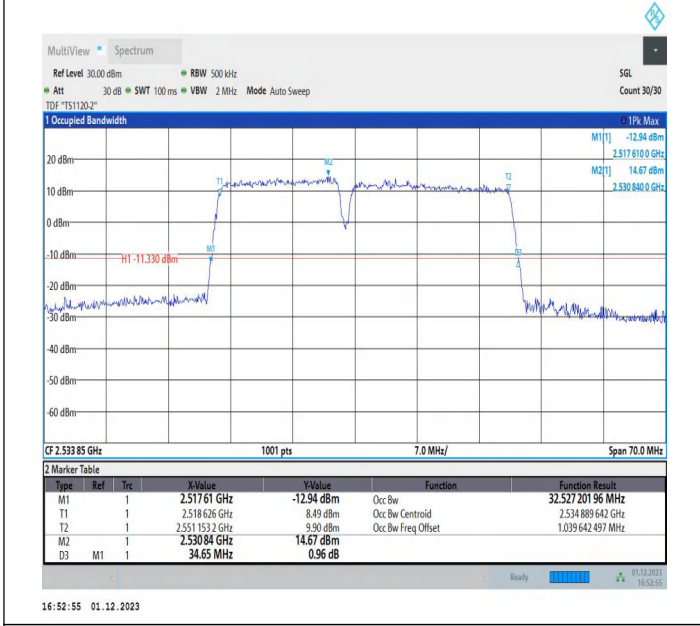

7-7-15MHz-20MHz-16QAM-16QAM-21003-21174-75RB#0-100 RB#0-PASS