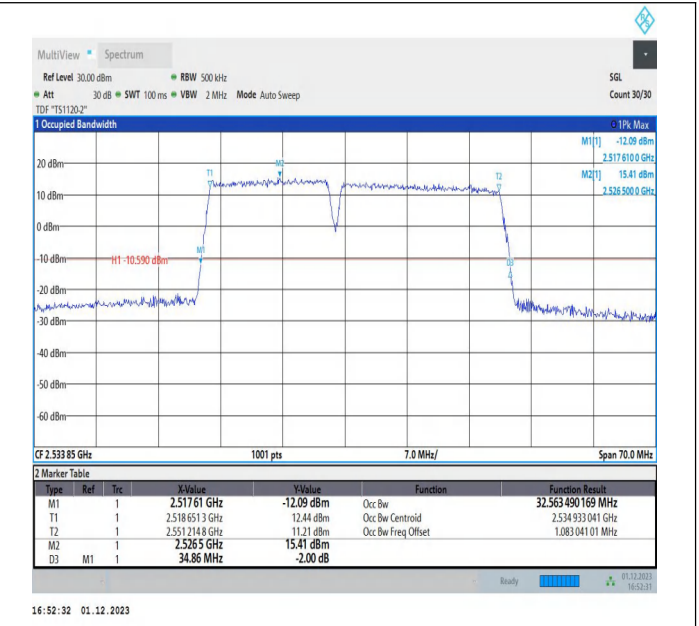

7-7-15MHz-20MHz-QPSK-QPSK-21003-21174-75RB#0-100R B#0-PASS