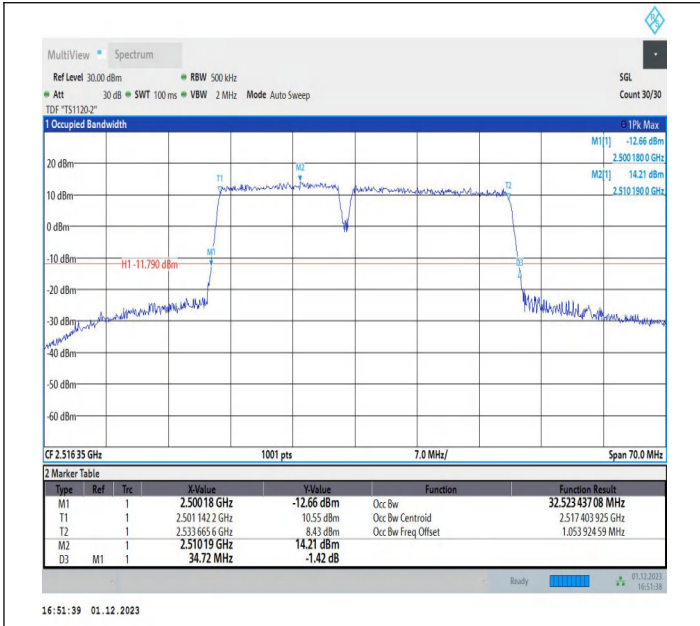

7-7-15MHz-20MHz-16QAM-16QAM-20828-20999-75RB#0-10 ORB#0-PASS