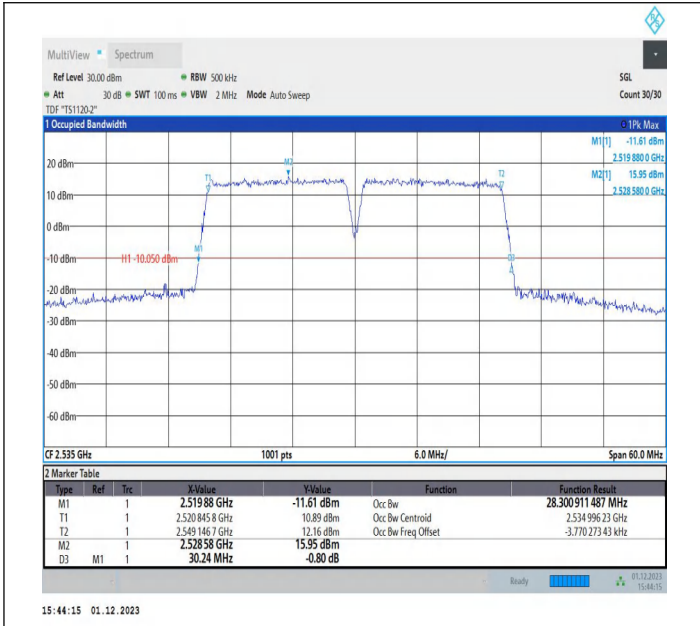

7-7-15MHz-10MHz-64QAM-64QAM-21051-21171-75RB#0-50
RB#0-PASS

7-7-15MHz-10MHz-16QAM-16QAM-21277-21397-75RB#0-50
RB#0-PASS

7-7-15MHz-15MHz-QPSK-QPSK-20825-20975-75RB#0-75RB#0-PASS

7-7-15MHz-15MHz-16QAM-16QAM-20825-20975-75RB#0-75RB#0-PASS