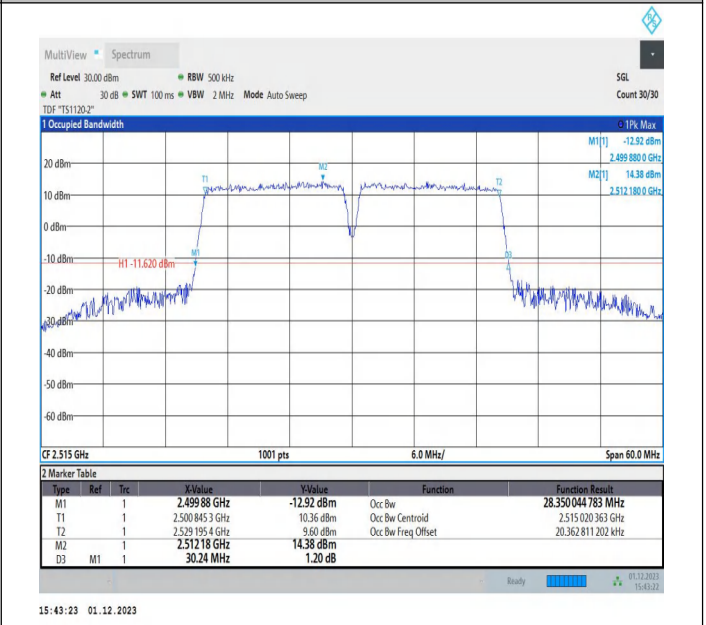

7-7-15MHz-15MHz-16QAM-16QAM-20825-20975-75RB#0-75RB#0-PASS