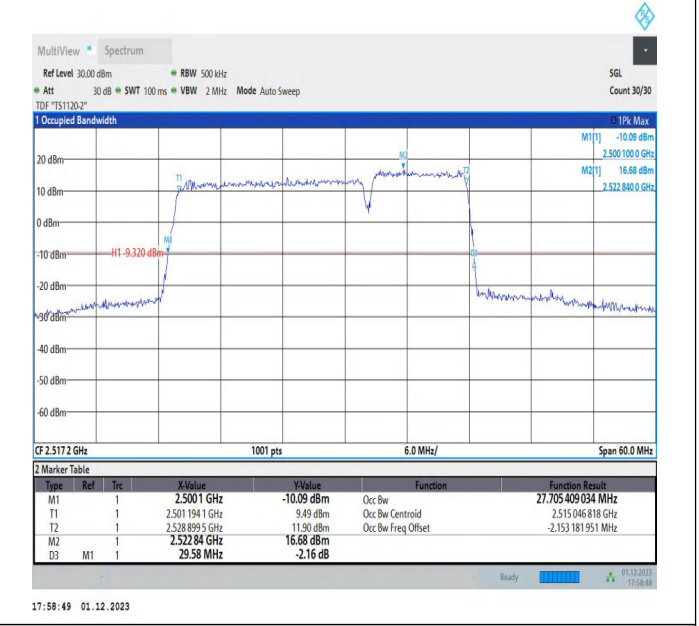

7-7-20MHz-10MHz-QPSK-QPSK-20850-20994-100RB#0-50R B#0-PASS