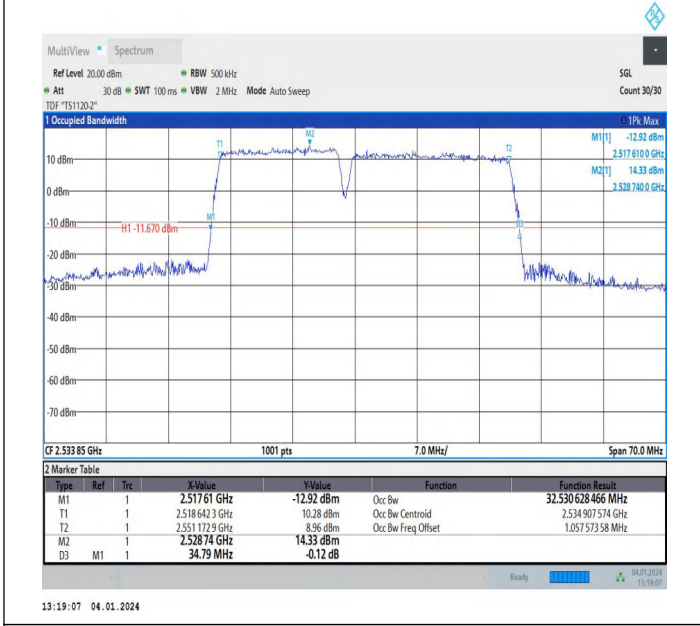

7-7-15MHz-20MHz-64QAM-64QAM-21003-21174-75RB#0-100 RB#0-PASS