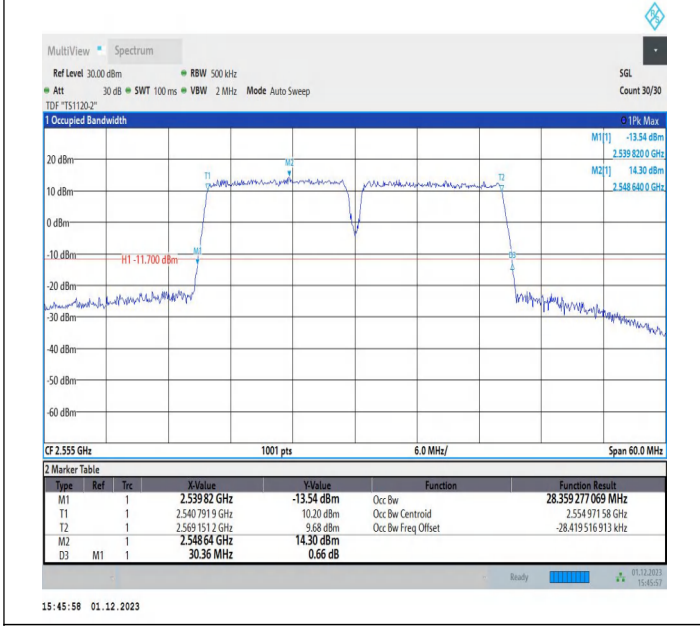

7-7-15MHz-15MHz-16QAM-16QAM-21225-21375-75RB#0-75 RB#0-PASS