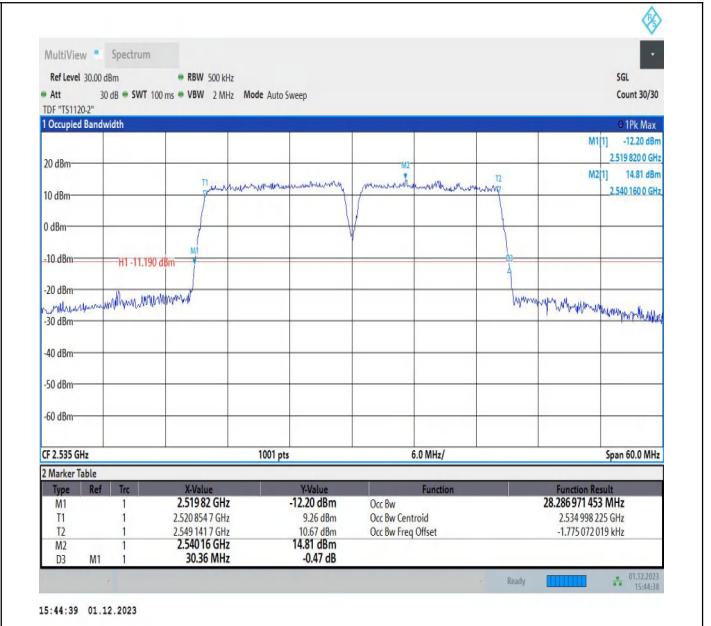

7-7-15MHz-15MHz-16QAM-16QAM-21025-21175-75RB#0-75 RB#0-PASS