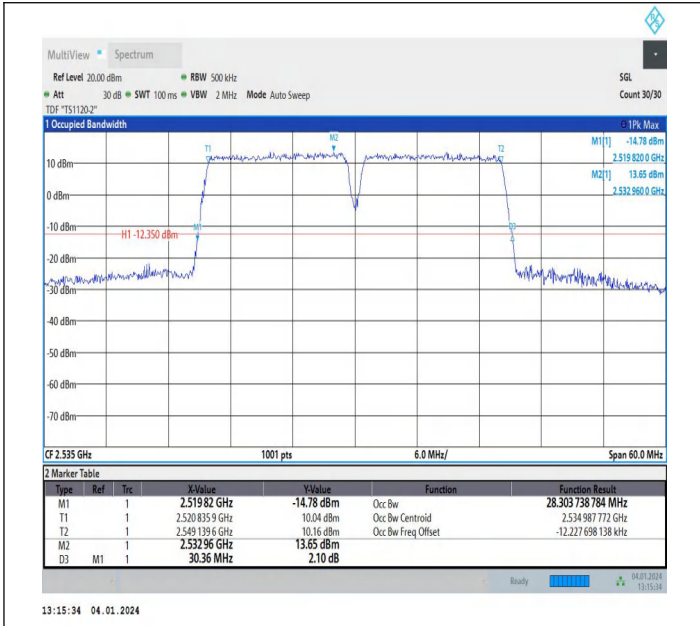

7-7-15MHz-15MHz-QPSK-QPSK-21025-21175-75RB#0-75RB #0-PASS

7-7-15MHz-15MHz-16QAM-16QAM-21025-21175-75RB#0-75 RB#0-PASS

7-7-15MHz-10MHz-64QAM-64QAM-21277-21397-75RB#0-50 RB#0-PASS

7-7-15MHz-15MHz-64QAM-64QAM-20825-20975-75RB#0-75 RB#0-PASS