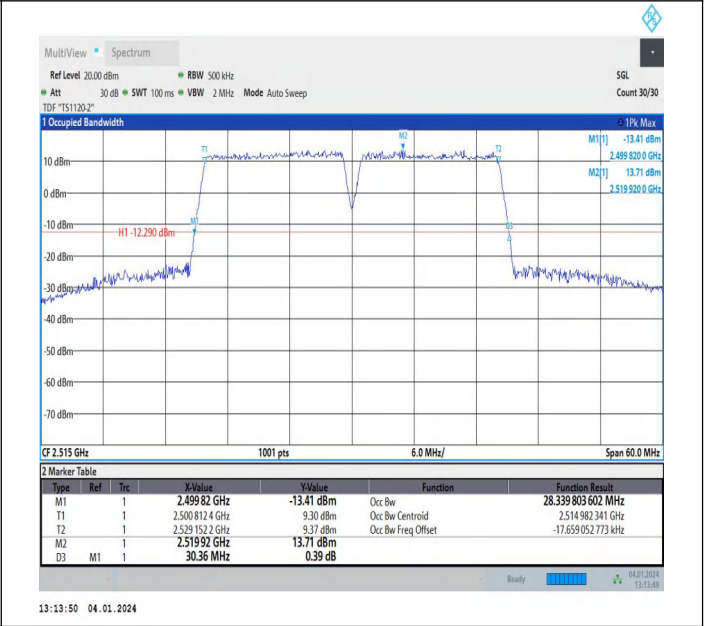

7-7-15MHz-15MHz-64QAM-64QAM-20825-20975-75RB#0-75 RB#0-PASS