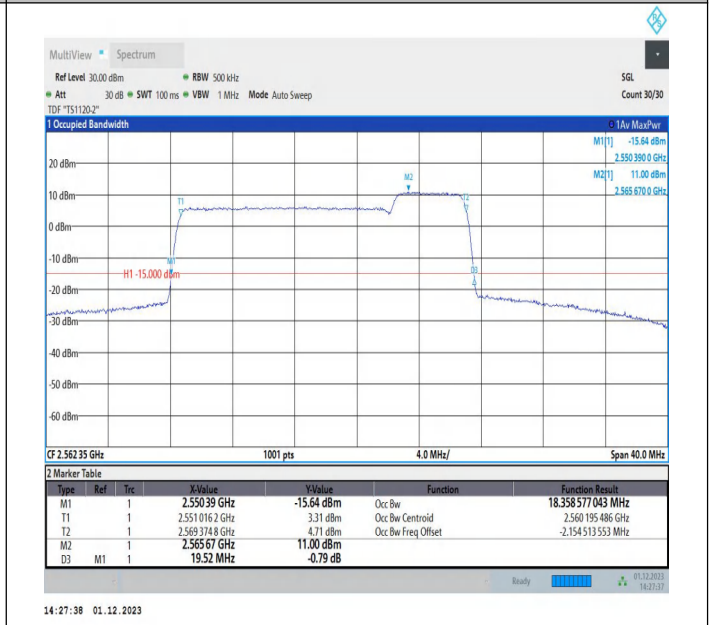

7-7-15MHz-5MHz-16QAM-16QAM-21327-21420-75RB#0-25R
B#0-PASS