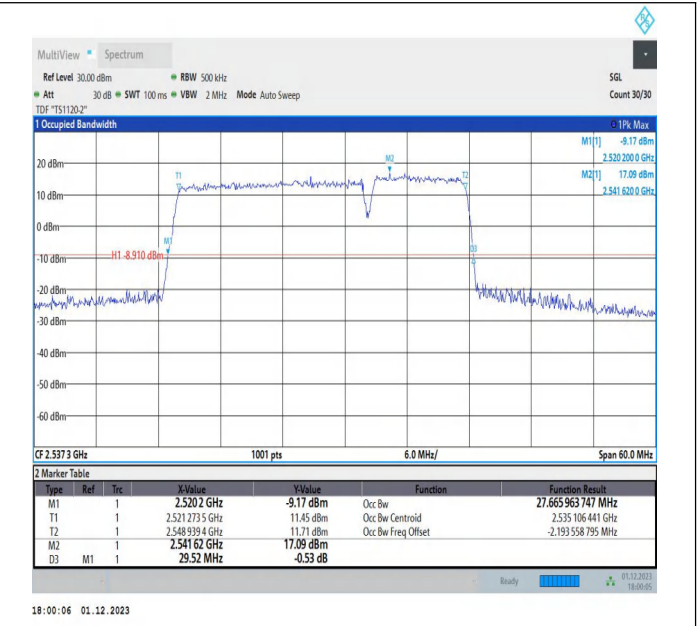

7-7-20MHz-10MHz-QPSK-QPSK-21051-21195-100RB#0-50R B#0-PASS