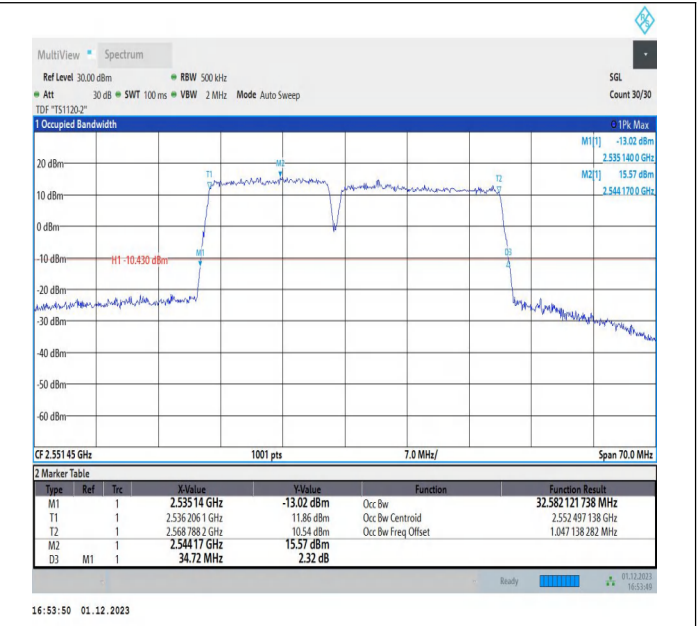

7-7-15MHz-20MHz-QPSK-QPSK-21179-21350-75RB#0-100R B#0-PASS