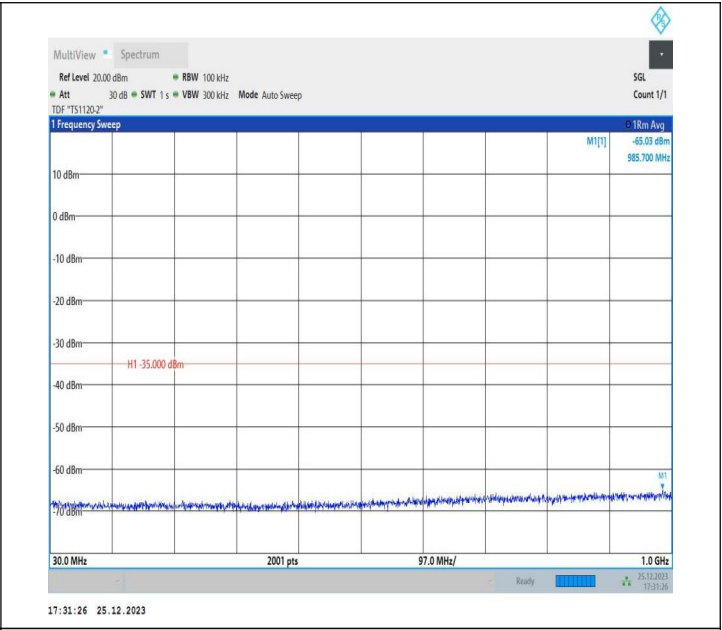

7-7-15MHz-5MHz-16QAM-16QAM-21076-21169-1RB#74-ORB#
0-30~1000MHz-PASS