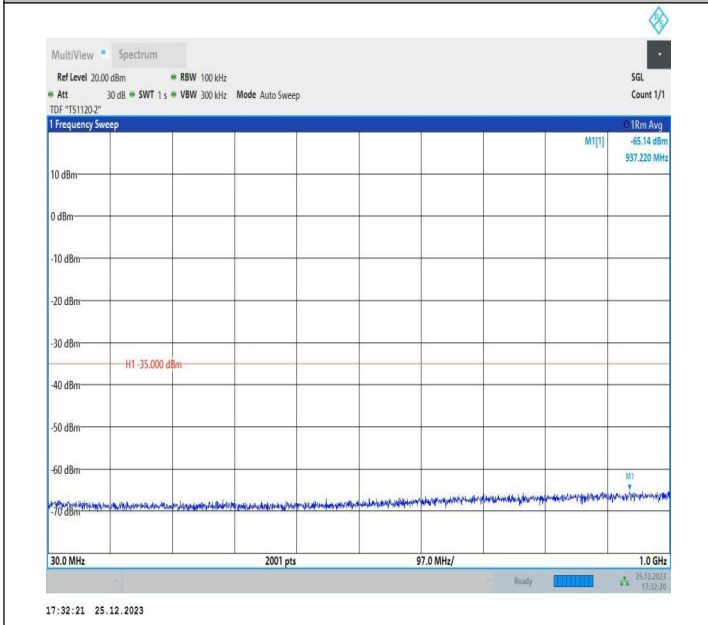

7-7-15MHz-5MHz-QPSK-QPSK-21076-21169-1RB#0-1RB#24-30~1000MHz-PASS