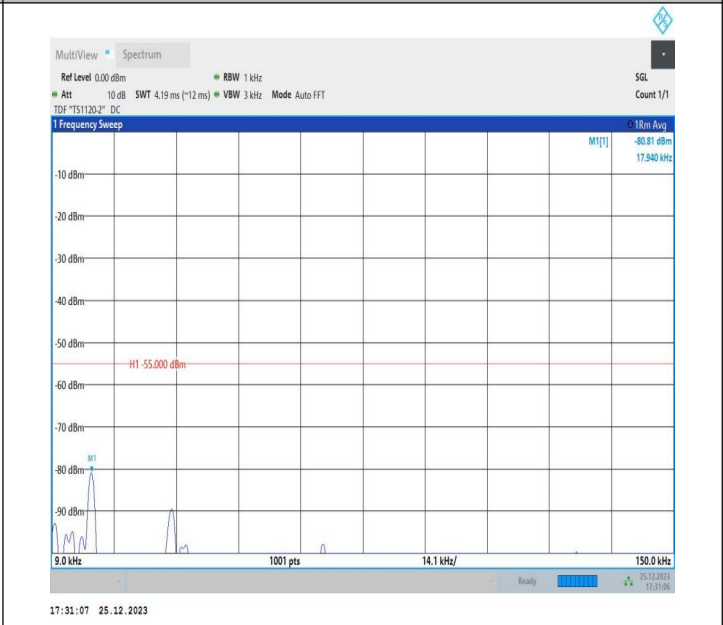

7-7-15MHz-5MHz-16QAM-16QAM-21076-21169-1RB#74-0RB#0-0-0.009~0.15MHz-PASS