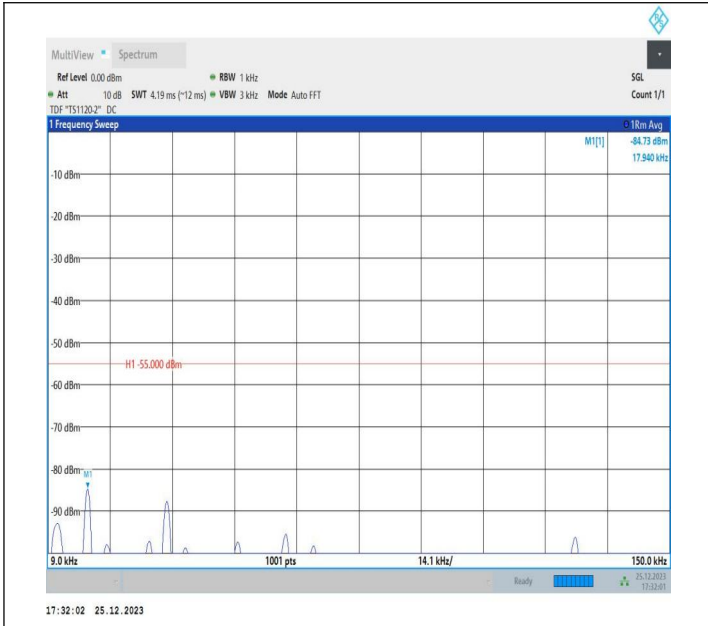

7-7-15MHz-5MHz-QPSK-QPSK-21076-21169-1RB#0-1RB#24-0.009~0.15MHz-PASS