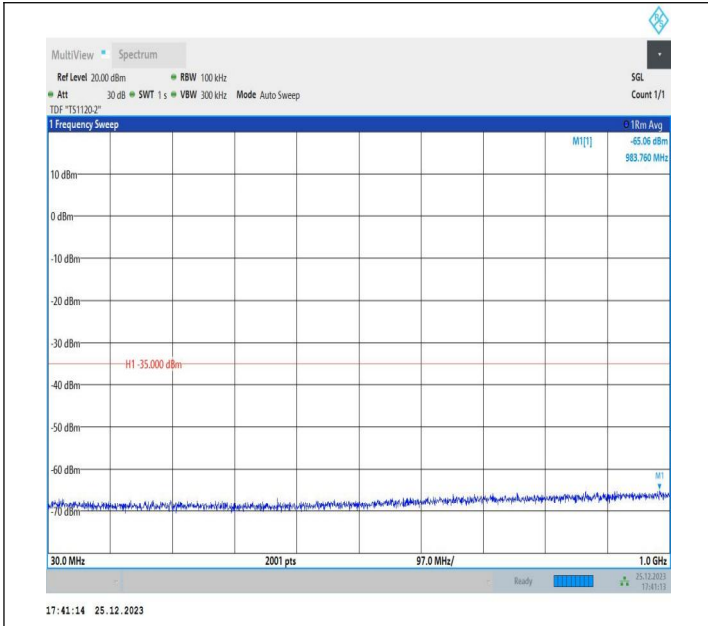

7-7-15MHz-5MHz-QPSK-QPSK-21327-21420-75RB#0-25RB#0-30~1000MHz-PASS