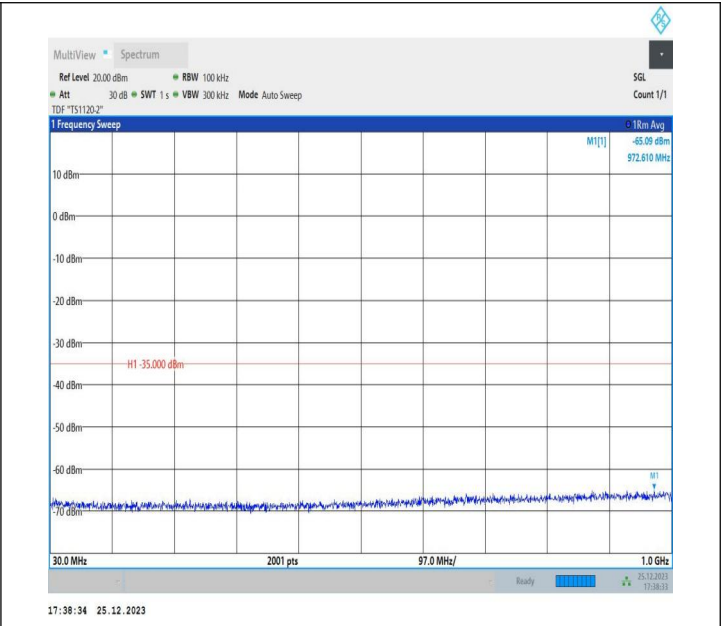

7-7-15MHz-5MHz-16QAM-16QAM-21327-21420-1RB#74-ORB#
0-30~1000MHz-PASS