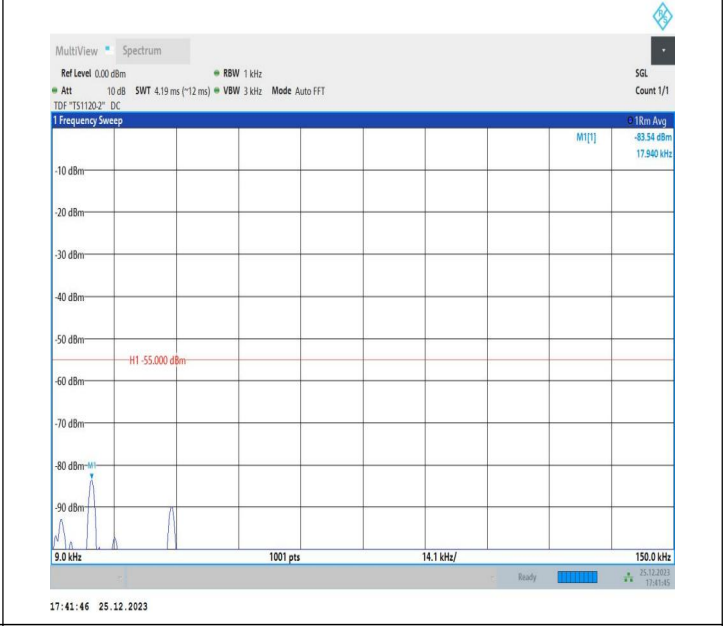

7-7-15MHz-5MHz-16QAM-16QAM-21327-21420-75RB#0-25RB#0-0.009~0.15MHz-PASS