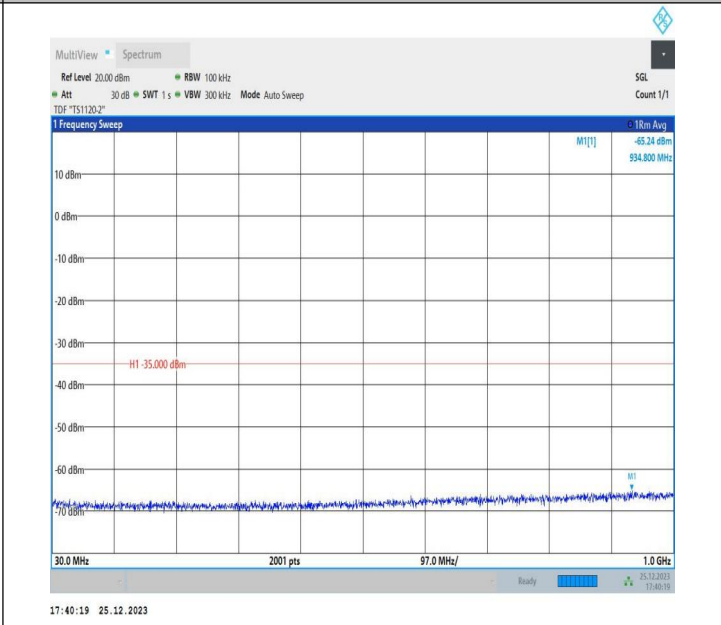

7-7-15MHz-5MHz-16QAM-16QAM-21327-21420-1RB#0-1RB#2 4-30~1000MHz-PASS