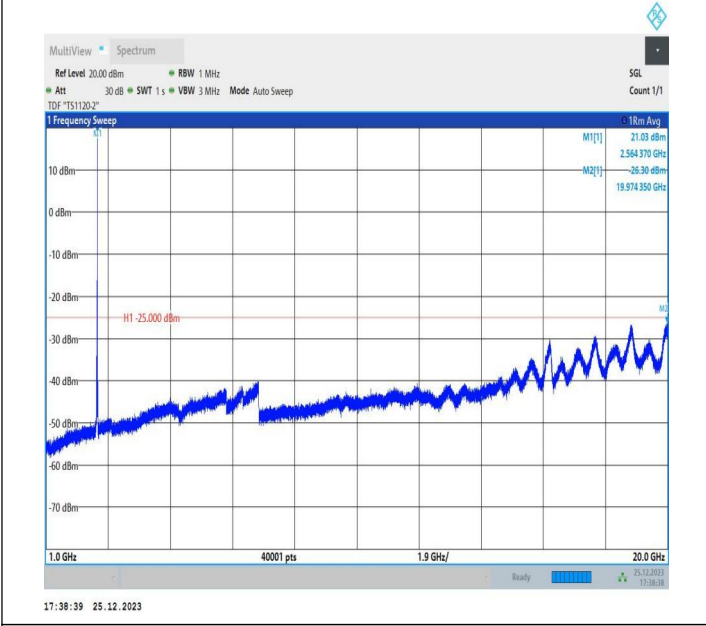

7-7-15MHz-5MHz-16QAM-16QAM-21327-21420-1RB#74-ORB#
0-1000~20000MHz-PASS