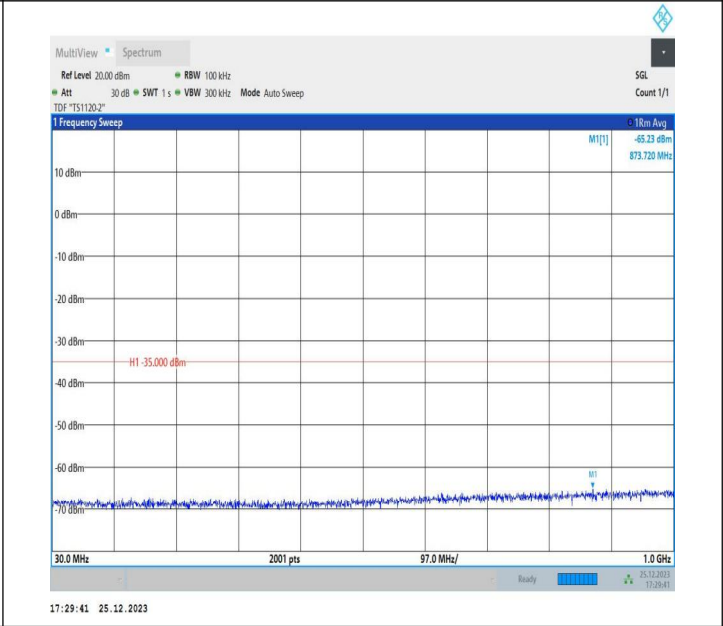

7-7-15MHz-5MHz-16QAM-16QAM-21076-21169-1RB#0-0RB#0-30~1000MHz-PASS