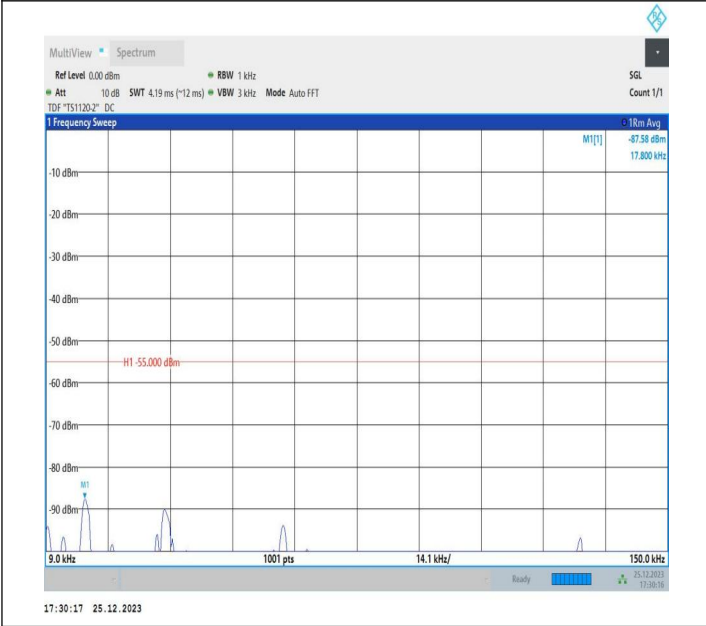

7-7-15MHz-5MHz-QPSK-QPSK-21076-21169-1RB#74-ORB#0-0.009~0.15MHz-PASS