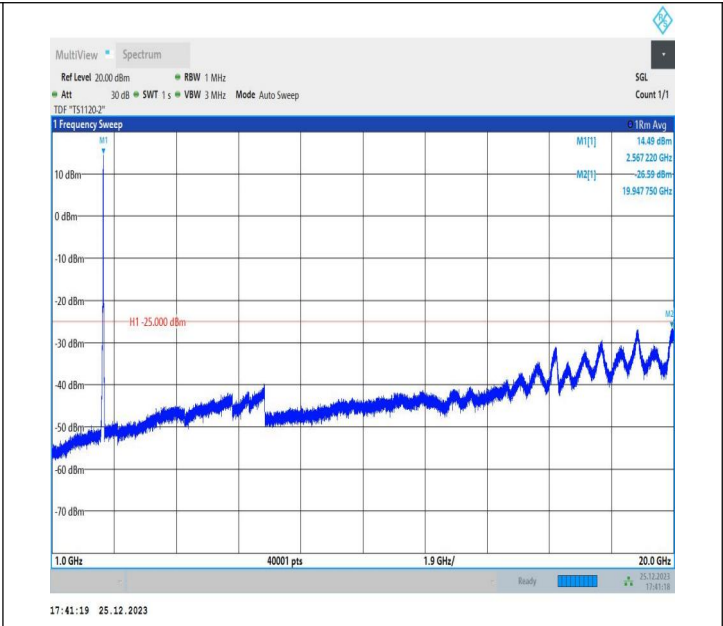

7-7-15MHz-5MHz-QPSK-QPSK-21327-21420-75RB#0-25RB#0-1000~20000MHz-PASS