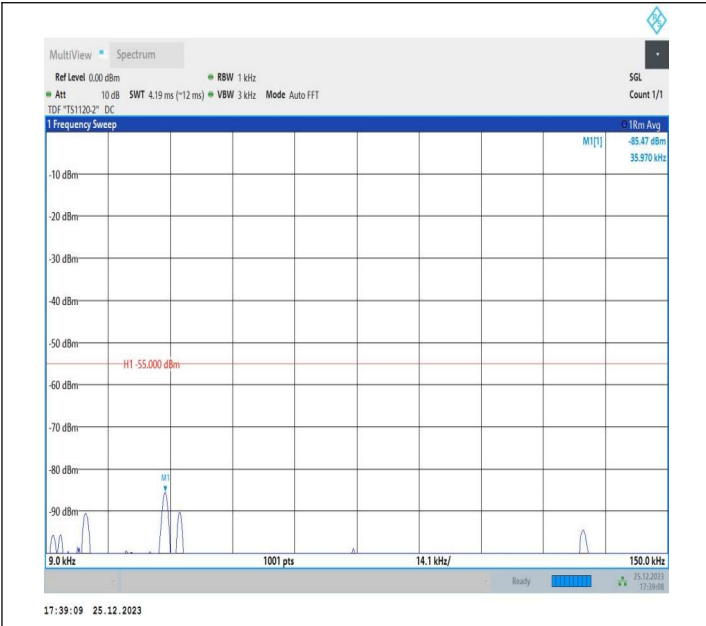

7-7-15MHz-5MHz-QPSK-QPSK-21327-21420-1RB#0-1RB#24-0.009~0.15MHz-PASS