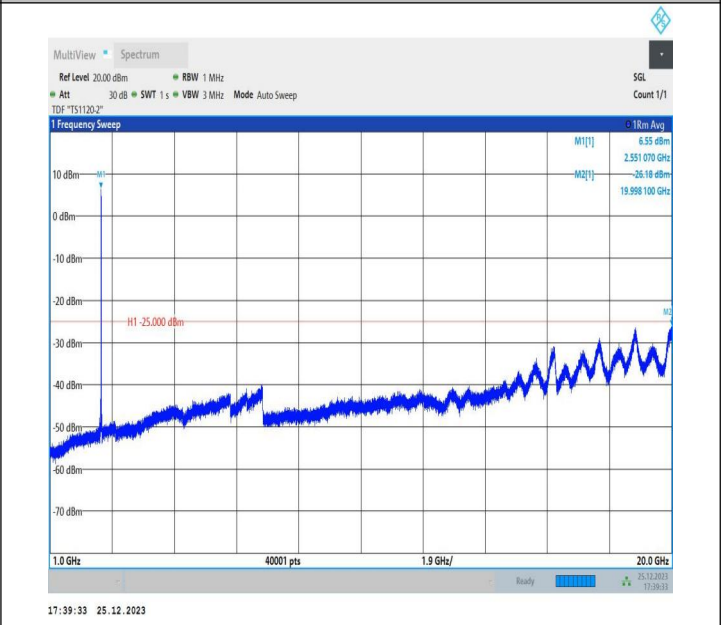

7-7-15MHz-5MHz-QPSK-QPSK-21327-21420-1RB#0-1RB#24-1000~20000MHz-PASS