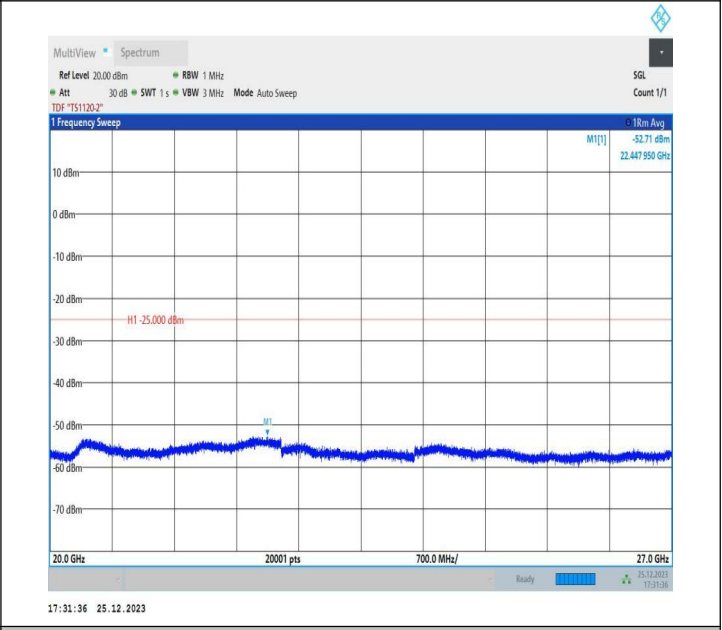

7-7-15MHz-5MHz-16QAM-16QAM-21076-21169-1RB#74-ORB#
0-20000~27000MHz-PASS