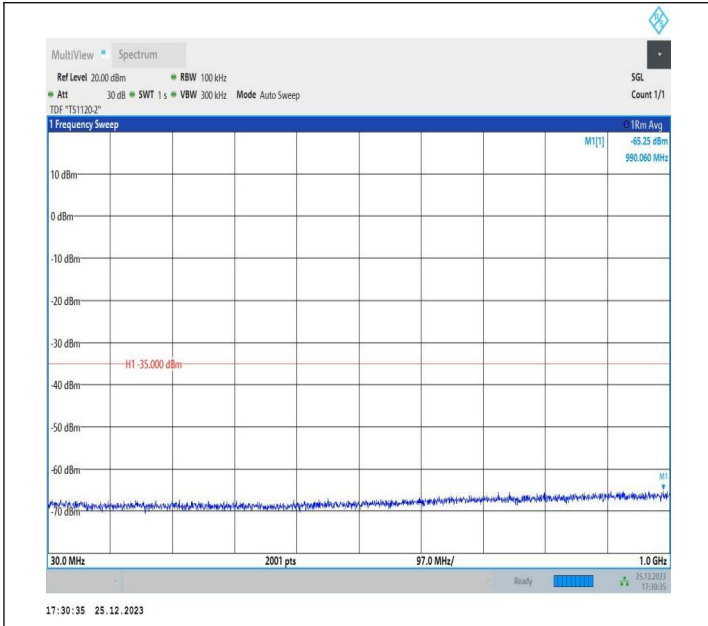

7-7-15MHz-5MHz-QPSK-QPSK-21076-21169-1RB#74-0RB#0-30~1000MHz-PASS