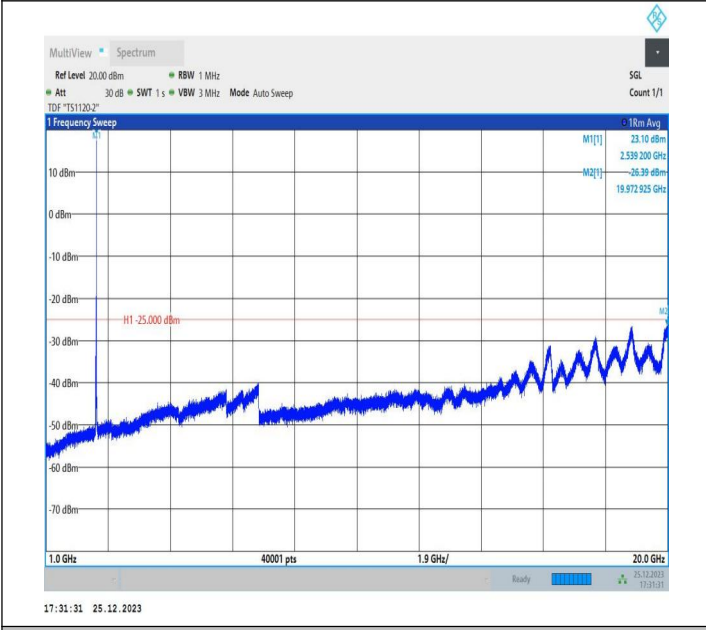

7-7-15MHz-5MHz-16QAM-16QAM-21076-21169-1RB#74-ORB#
0-1000~20000MHz-PASS