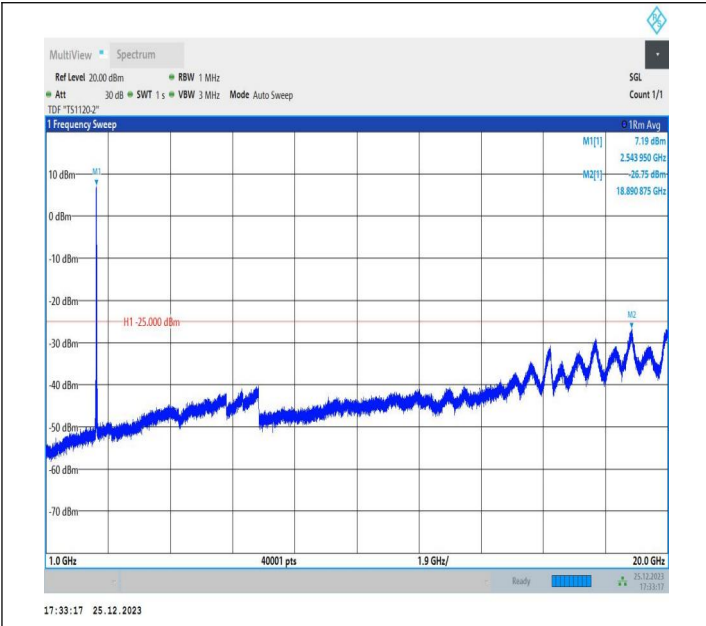

7-7-15MHz-5MHz-16QAM-16QAM-21076-21169-1RB#0-1RB#2
4-1000~20000MHz-PASS