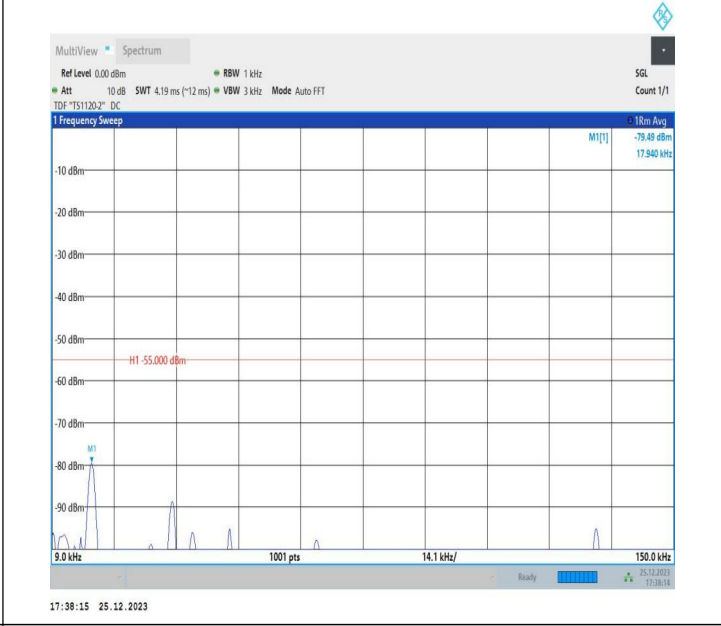

7-7-15MHz-5MHz-16QAM-16QAM-21327-21420-1RB#74-0RB#0-0-0.009~0.15MHz-PASS