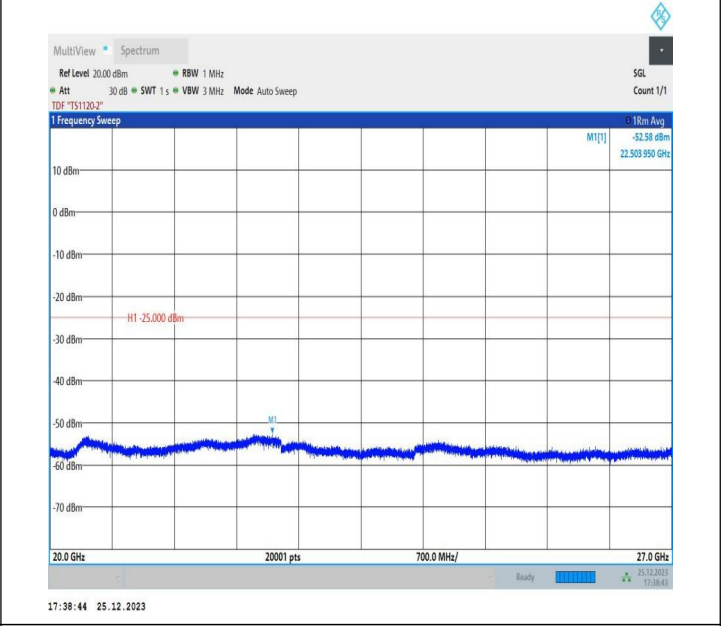

7-7-15MHz-5MHz-16QAM-16QAM-21327-21420-1RB#74-ORB#
0-20000~27000MHz-PASS