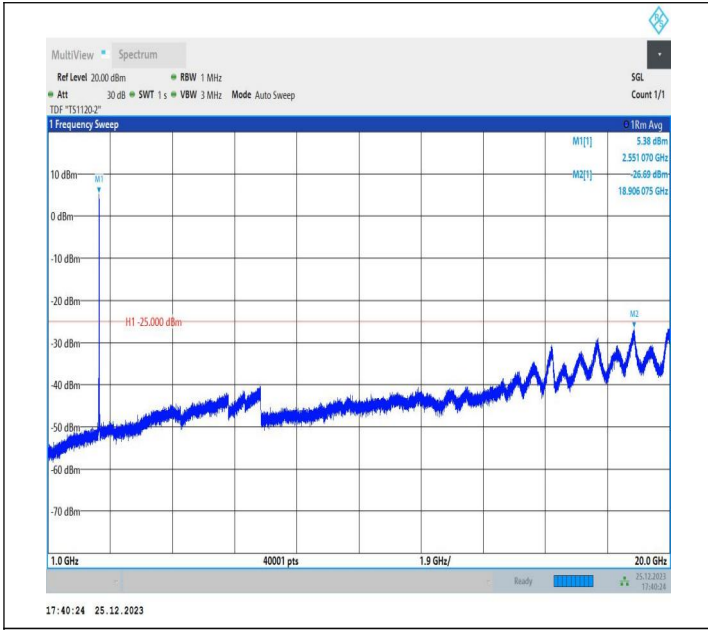

7-7-15MHz-5MHz-16QAM-16QAM-21327-21420-1RB#0-1RB#2
4-1000~20000MHz-PASS