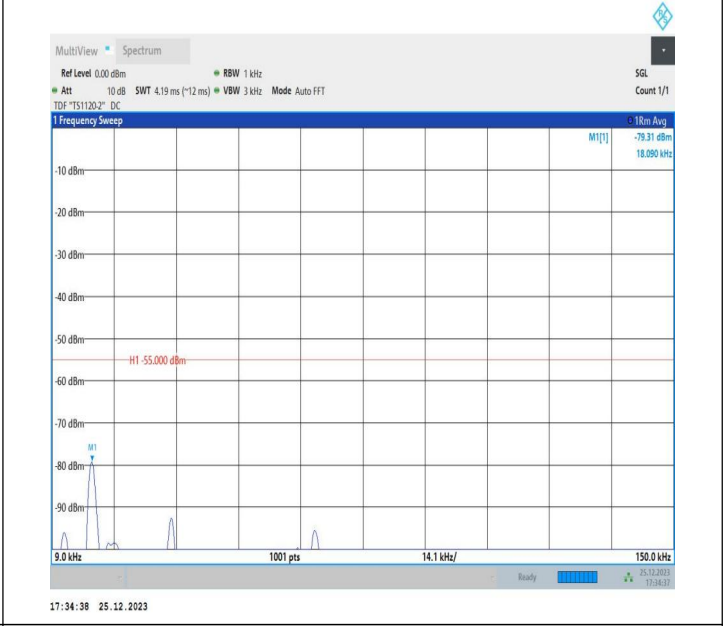

7-7-15MHz-5MHz-16QAM-16QAM-21076-21169-75RB#0-25RB
#0-0.009~0.15MHz-PASS