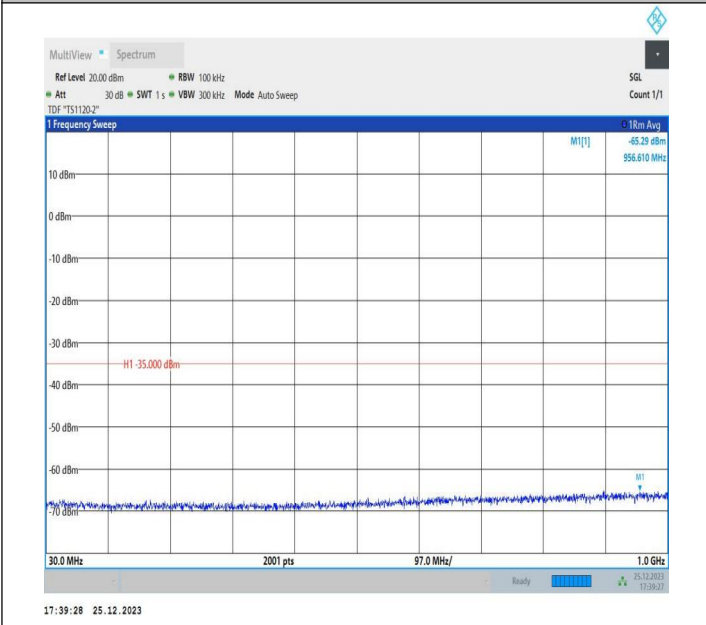

7-7-15MHz-5MHz-QPSK-QPSK-21327-21420-1RB#0-1RB#24-30~1000MHz-PASS