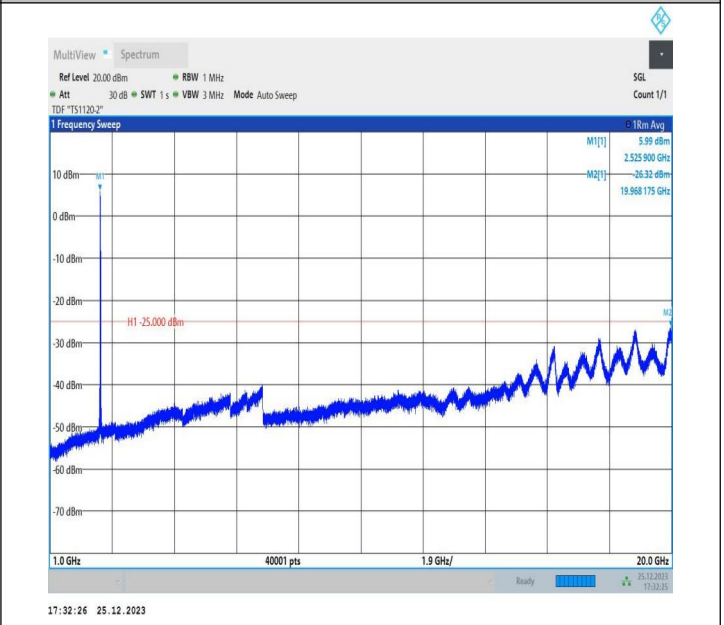

7-7-15MHz-5MHz-QPSK-QPSK-21076-21169-1RB#0-1RB#24-1000~20000MHz-PASS