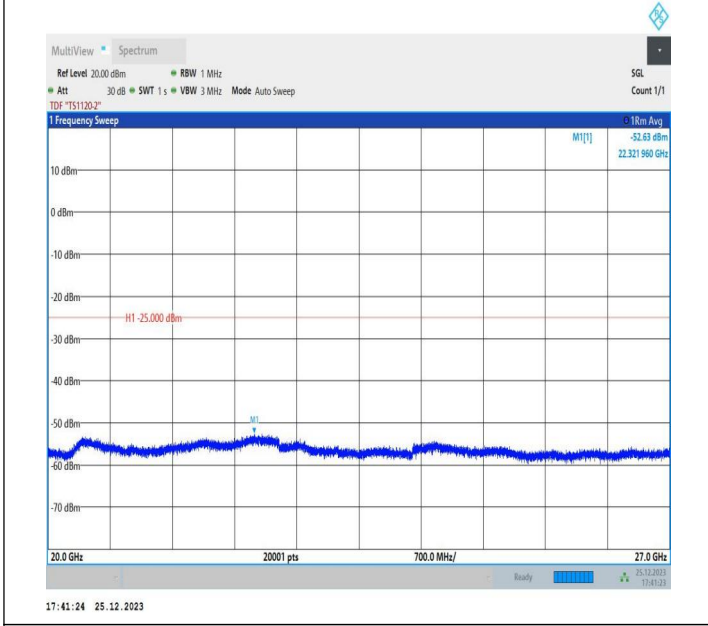

7-7-15MHz-5MHz-QPSK-QPSK-21327-21420-75RB#0-25RB#0-20000~27000MHz-PASS