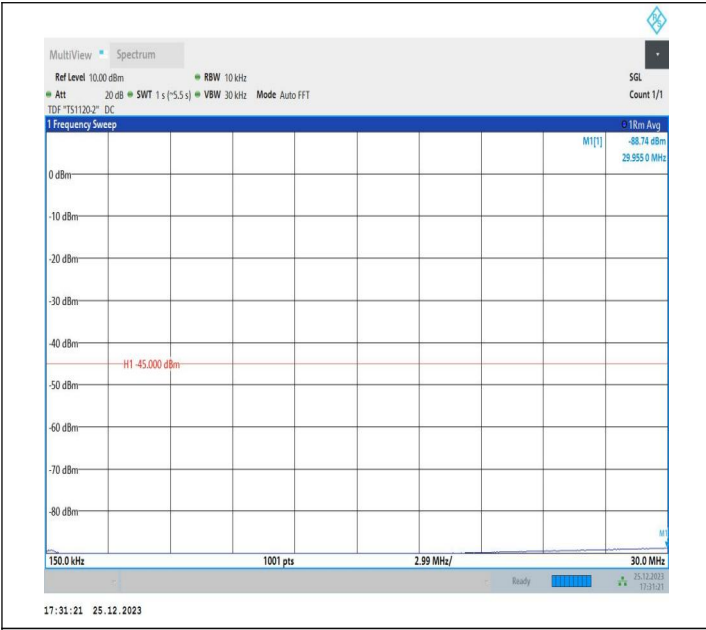

7-7-15MHz-5MHz-16QAM-16QAM-21076-21169-1RB#74-ORB#
0-0.15~30MHz-PASS