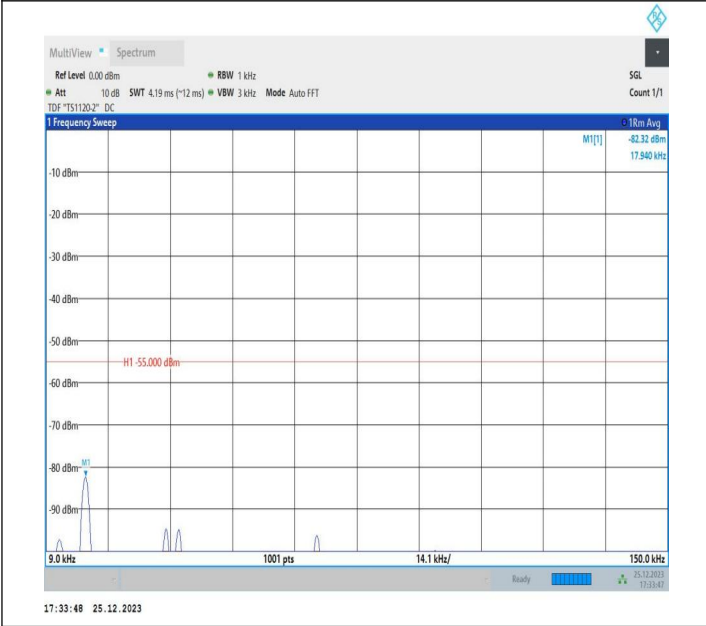

7-7-15MHz-5MHz-QPSK-QPSK-21076-21169-75RB#0-25RB#0
-0.009~0.15MHz-PASS