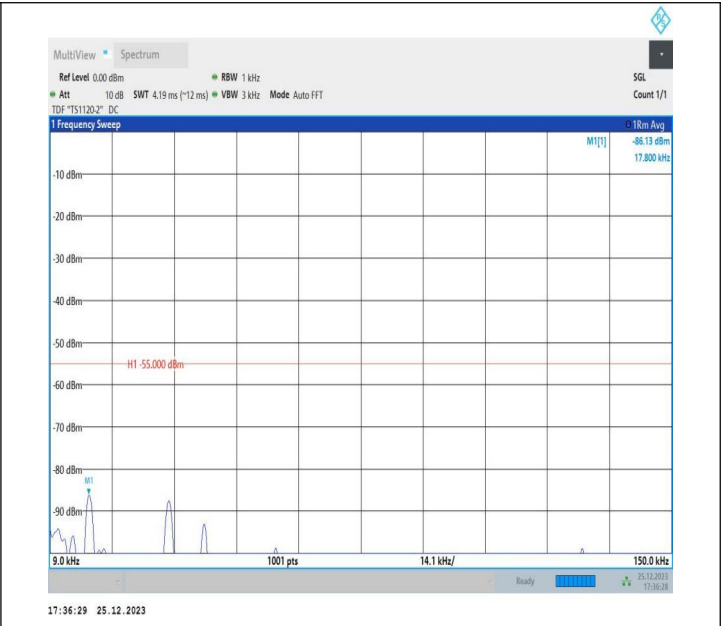

7-7-15MHz-5MHz-16QAM-16QAM-21327-21420-1RB#0-0RB#0-
0.009~0.15MHz-PASS