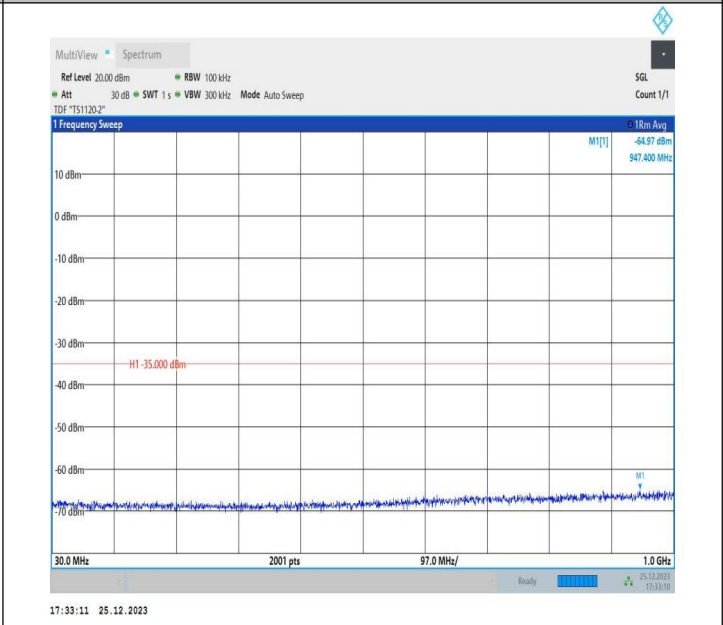

7-7-15MHz-5MHz-16QAM-16QAM-21076-21169-1RB#0-1RB#2 4-30~1000MHz-PASS