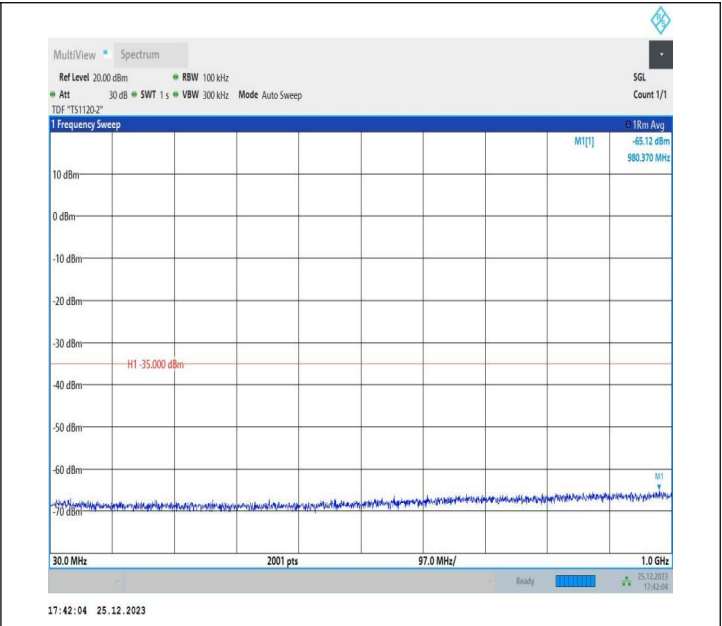

7-7-15MHz-5MHz-16QAM-16QAM-21327-21420-75RB#0-25RB
#0-30~1000MHz-PASS