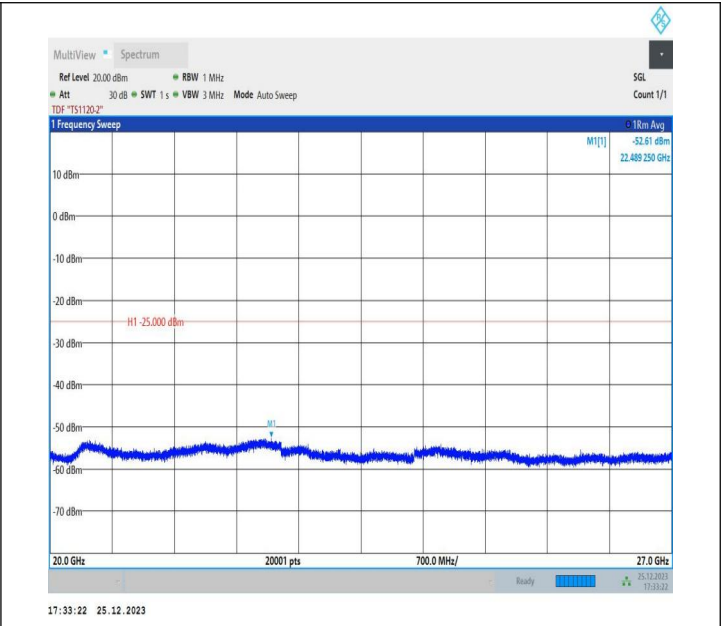

7-7-15MHz-5MHz-16QAM-16QAM-21076-21169-1RB#0-1RB#2
4-20000~27000MHz-PASS