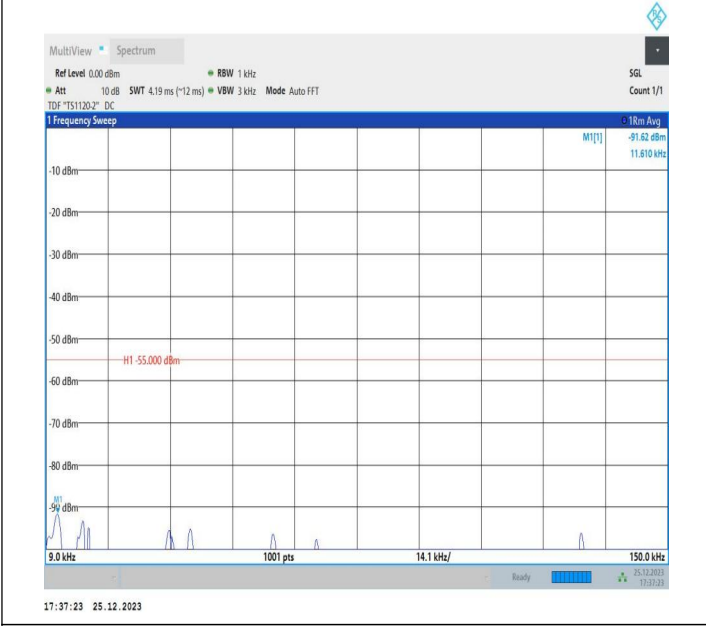

7-7-15MHz-5MHz-QPSK-QPSK-21327-21420-1RB#74-ORB#0-
0.009~0.15MHz-PASS