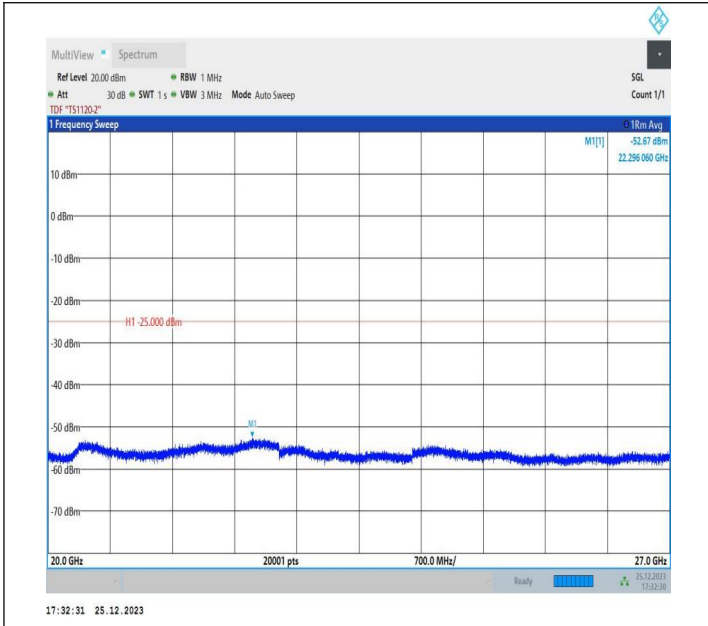

7-7-15MHz-5MHz-QPSK-QPSK-21076-21169-1RB#0-1RB#24-20000~27000MHz-PASS