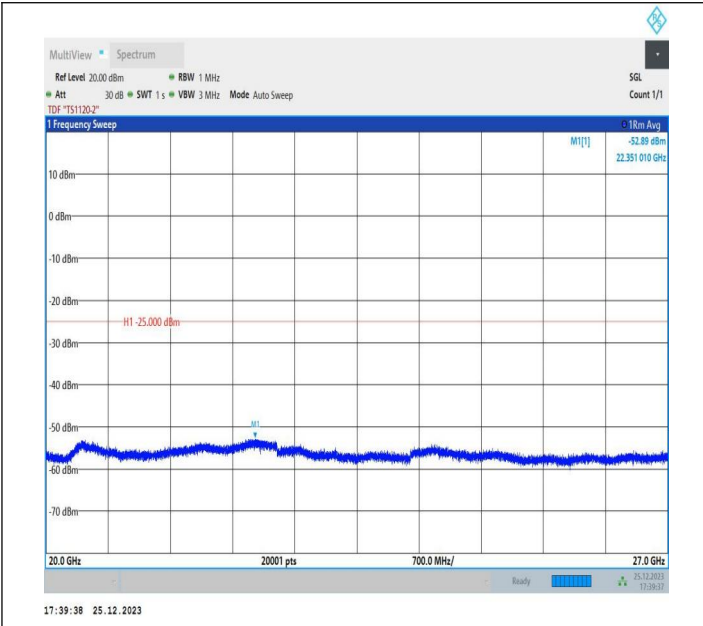

7-7-15MHz-5MHz-QPSK-QPSK-21327-21420-1RB#0-1RB#24-20000~27000MHz-PASS