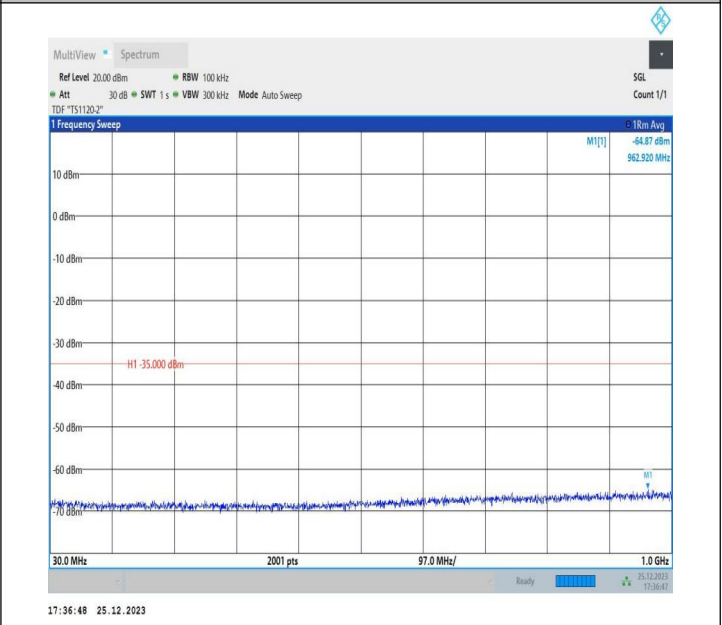

7-7-15MHz-5MHz-16QAM-16QAM-21327-21420-1RB#0-0RB#0-
30~1000MHz-PASS