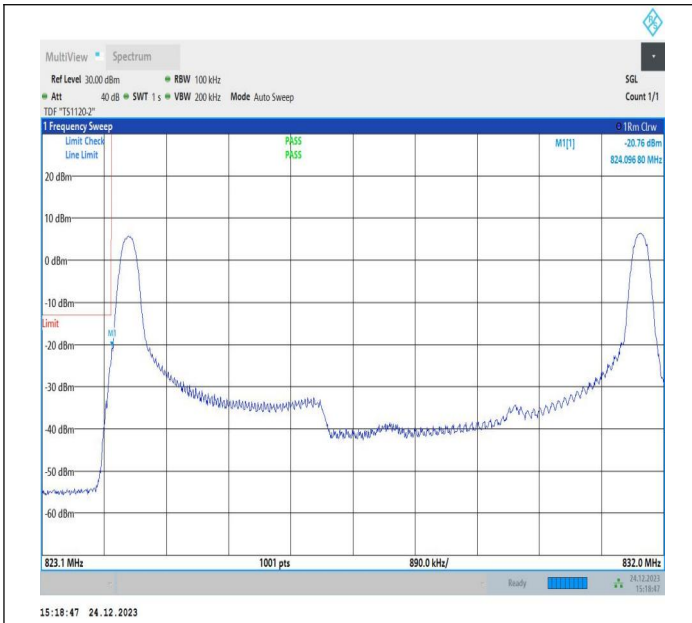

3MHz-5MHz_QPSK@QPSK-QPSK@QPSK_20416-20455_1
RB#0@15RB#0-1RB#24@25RB#0