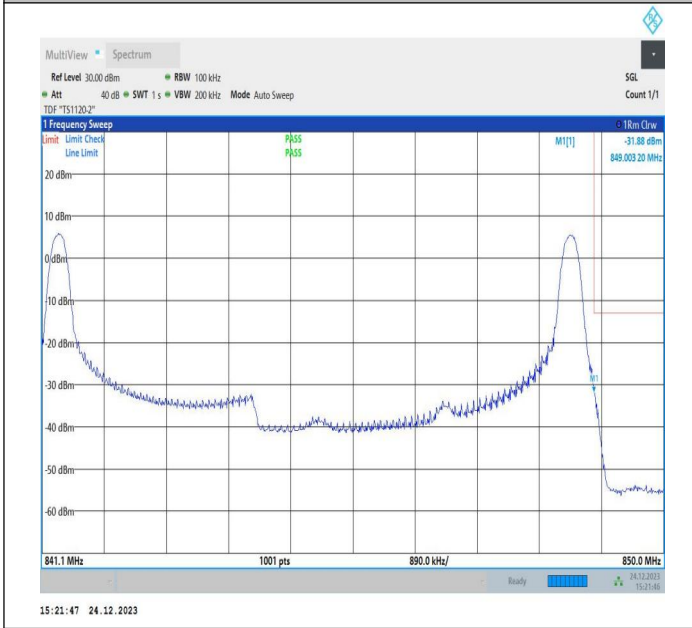

3MHz-5MHz_QPSK@QPSK-QPSK@QPSK_20586-20625_1
RB#0@15RB#0-1RB#24@25RB#0