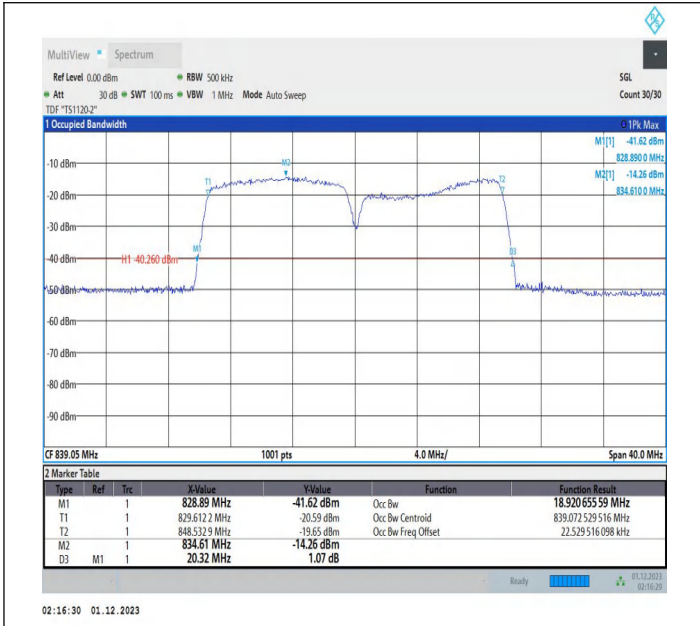

5-5-10MHz-10MHz-QPSK-QPSK-20476-20575-50RB#0-50RB
#0-PASS