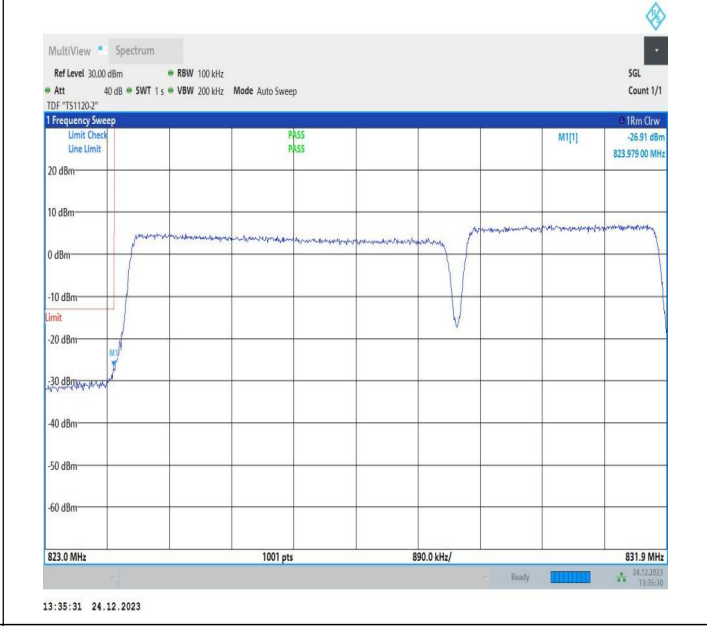

5MHz-3MHz_16QAM@16QAM-16QAM@16QAM_20425-20464_4_25RB#0@25RB#0-15RB#0@15RB#0