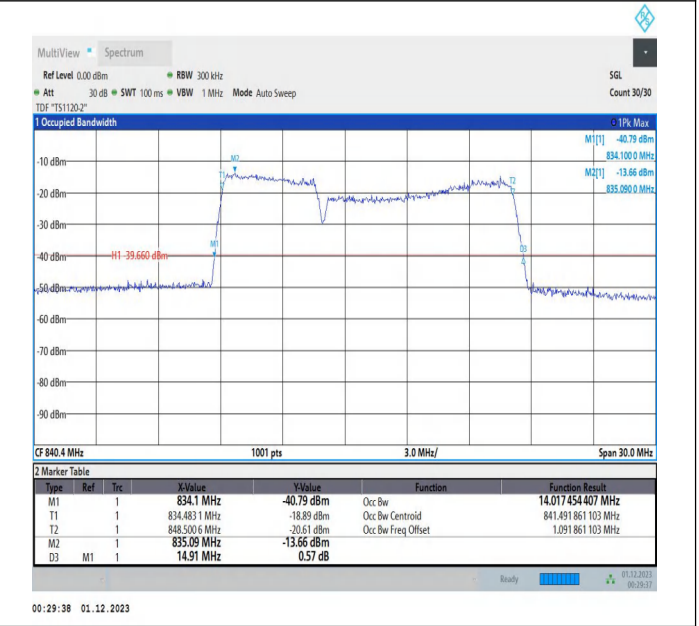

5-5-5MHz-10MHz-64QAM-64QAM-20428-20500-25RB#0-50R B#0-PASS