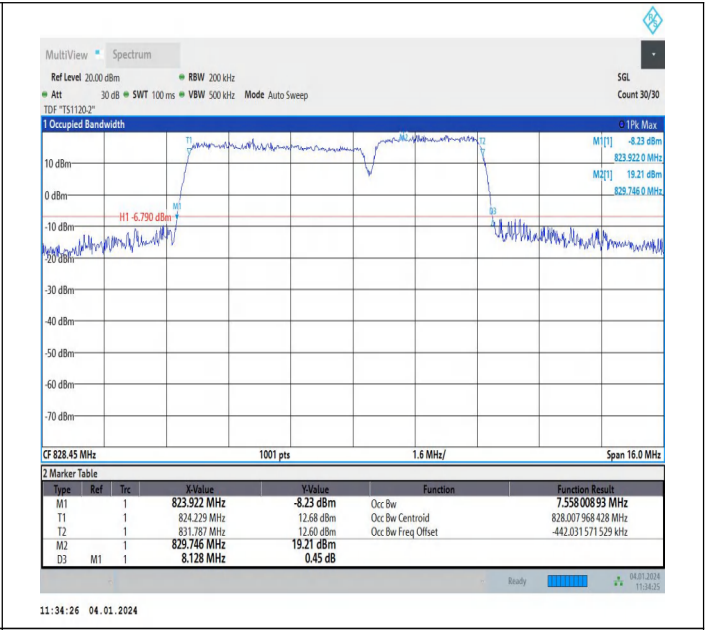

5-5-5MHz-3MHz-16QAM-16QAM-20510-20549-25RB#0-15RB#0-PASS