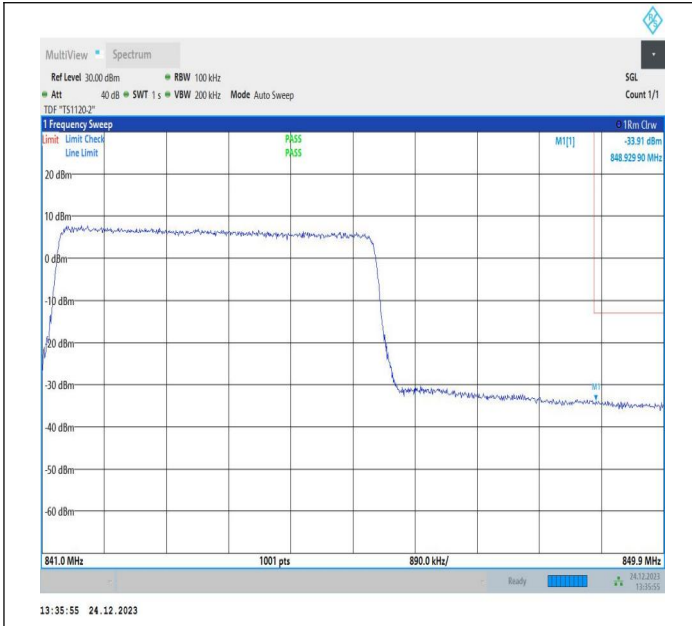

5MHz-3MHz_QPSK@QPSK-QPSK@QPSK_20595-20634_1RB#0@25RB#0-0RB#0@15RB#0