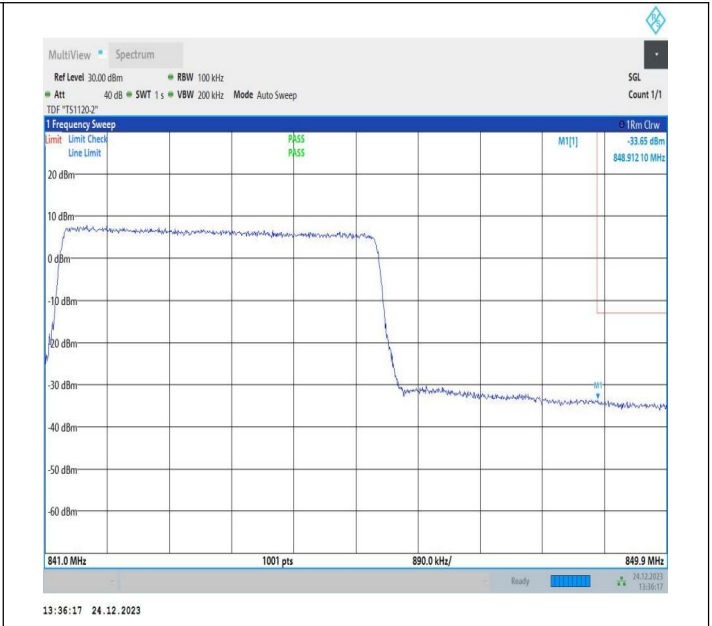

5MHz-3MHz_16QAM@16QAM-16QAM@16QAM_20595-20634_1RB#0@25RB#0-0RB#0@15RB#0