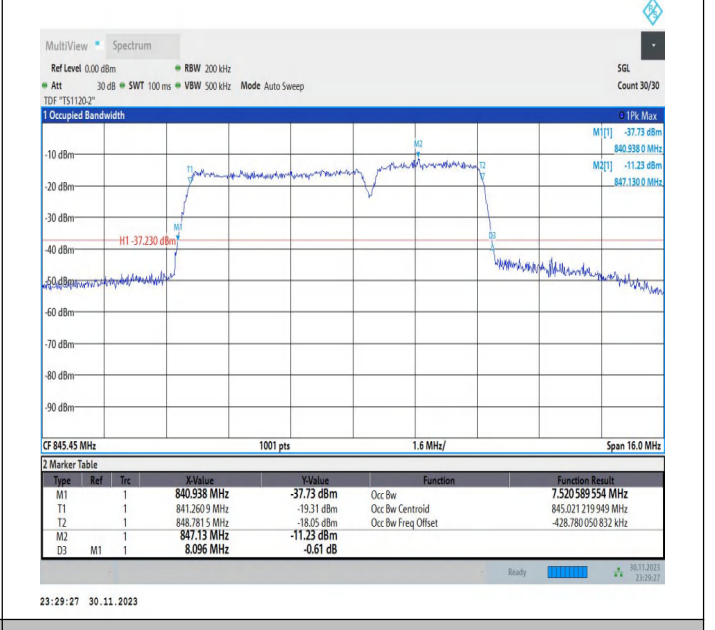

5-5-5MHz-3MHz-64QAM-64QAM-20425-20464-25RB#0-15RB #0-PASS