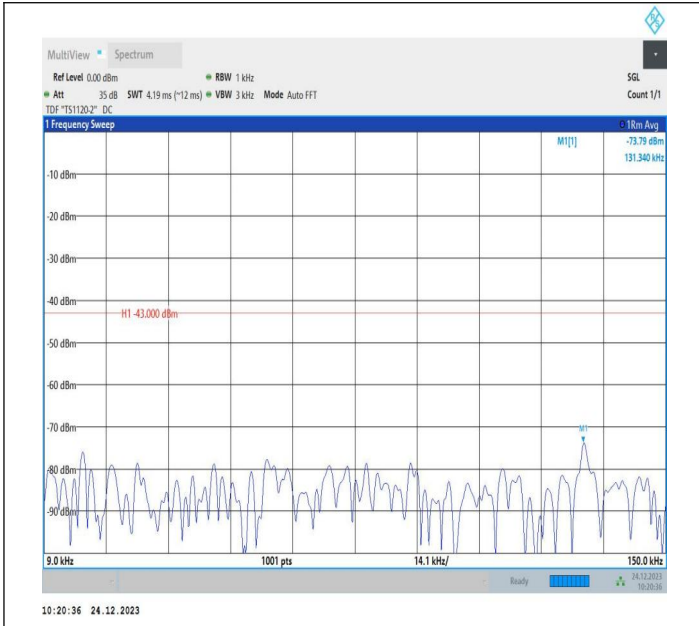

2-2-15MHz-15MHz-QPSK-QPSK-18975-19125-75RB#0-75RB
#0-1000~3000MHz-PASS

2-2-15MHz-20MHz-QPSK-QPSK-18678-18849-1RB#0-0RB#0
-0.009~0.15MHz-PASS