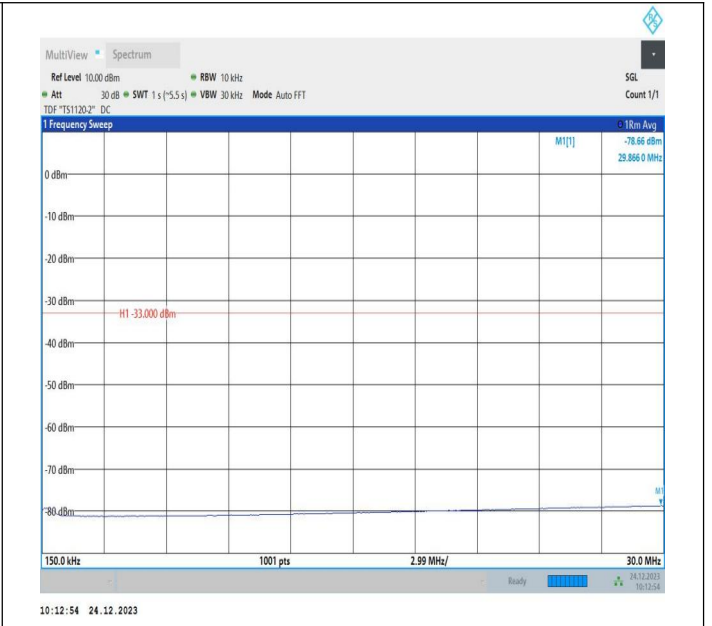

2-2-15MHz-15MHz-QPSK-QPSK-18675-18825-75RB#0-75RB
#0-3000~20000MHz-PASS

2-2-15MHz-15MHz-QPSK-QPSK-18825-18975-1RB#0-0RB#0
-0.15~30MHz-PASS