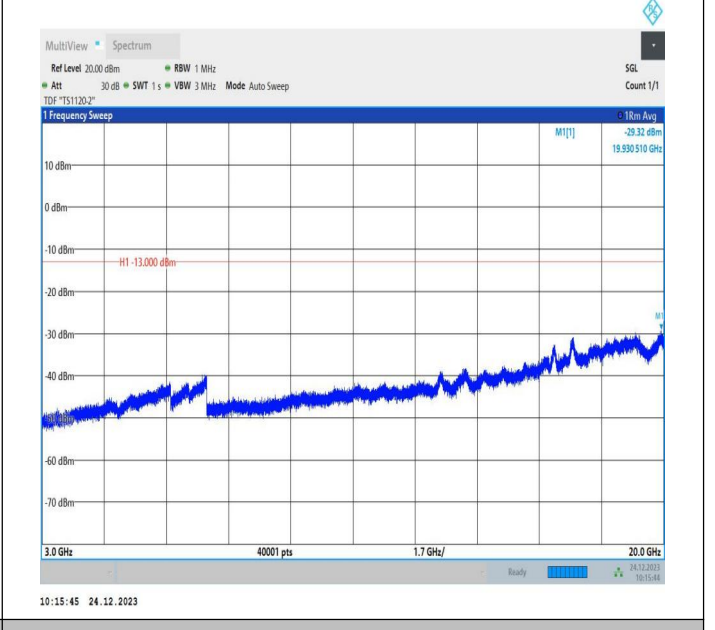

2-2-15MHz-15MHz-QPSK-QPSK-18825-18975-75RB#0-75RB
#0-30~1000MHz-PASS

2-2-15MHz-15MHz-QPSK-QPSK-18825-18975-75RB#0-75RB
#0-3000~20000MHz-PASS