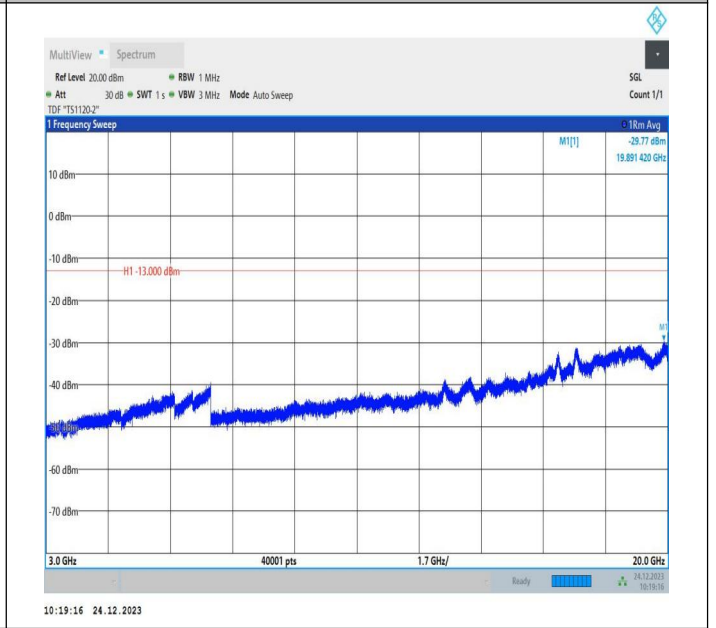

2-2-15MHz-15MHz-QPSK-QPSK-18975-19125-75RB#0-75RB
#0-30~1000MHz-PASS

2-2-15MHz-15MHz-QPSK-QPSK-18975-19125-75RB#0-75RB
#0-3000~20000MHz-PASS