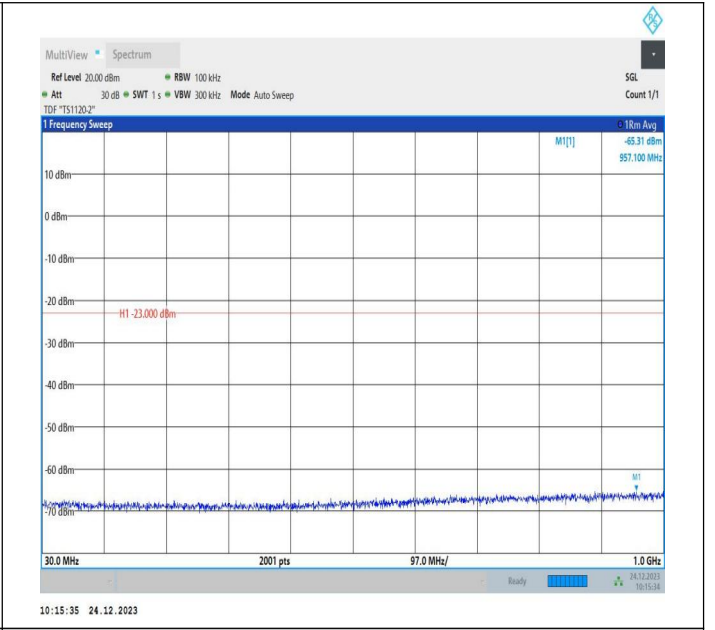

2-2-15MHz-15MHz-QPSK-QPSK-18825-18975-75RB#0-75RB
#0-0.009~0.15MHz-PASS

2-2-15MHz-15MHz-QPSK-QPSK-18825-18975-75RB#0-75RB
#0-30~1000MHz-PASS