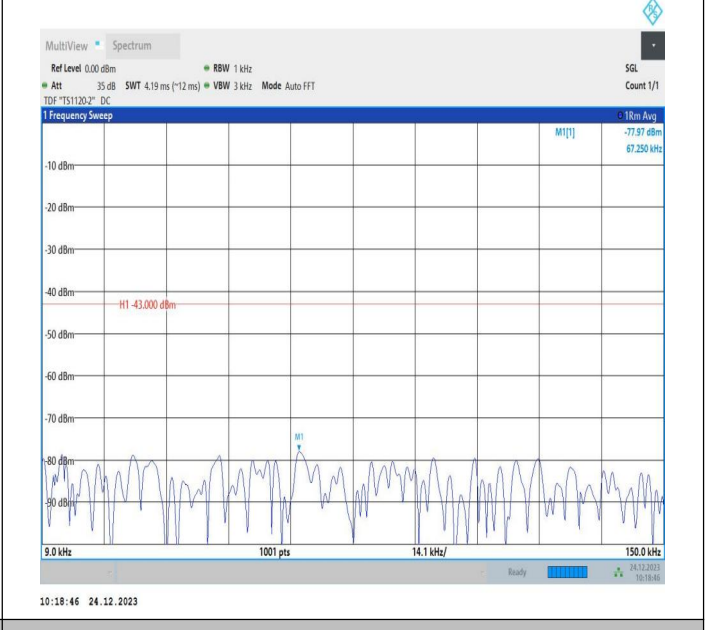

2-2-15MHz-15MHz-QPSK-QPSK-18975-19125-1RB#0-1RB#7
4-100~300MHz-PASS

2-2-15MHz-15MHz-QPSK-QPSK-18975-19125-75RB#0-75RB
#0-0.009~0.15MHz-PASS