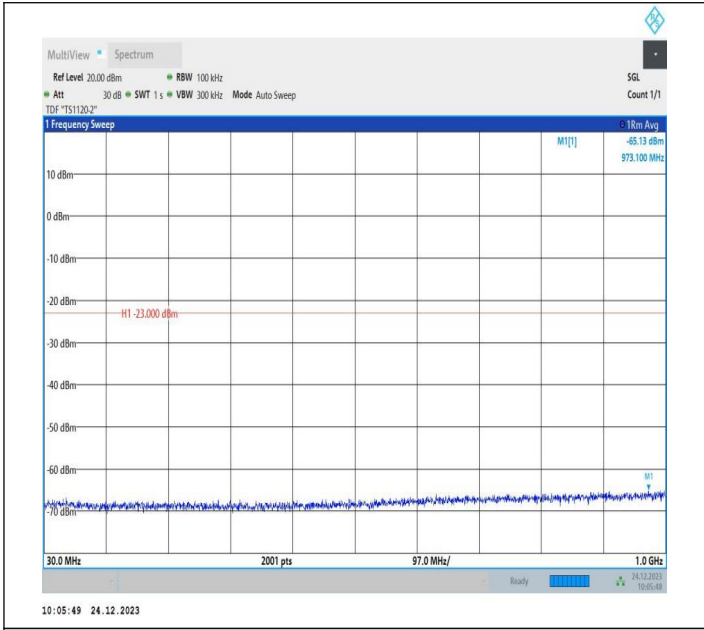

2-2-15MHz-10MHz-QPSK-QPSK-19027-19147-1RB#0-1RB#4
9-0.009~0.15MHz-PASS

2-2-15MHz-10MHz-QPSK-QPSK-19027-19147-1RB#0-1RB#4
9-30~100MHz-PASS