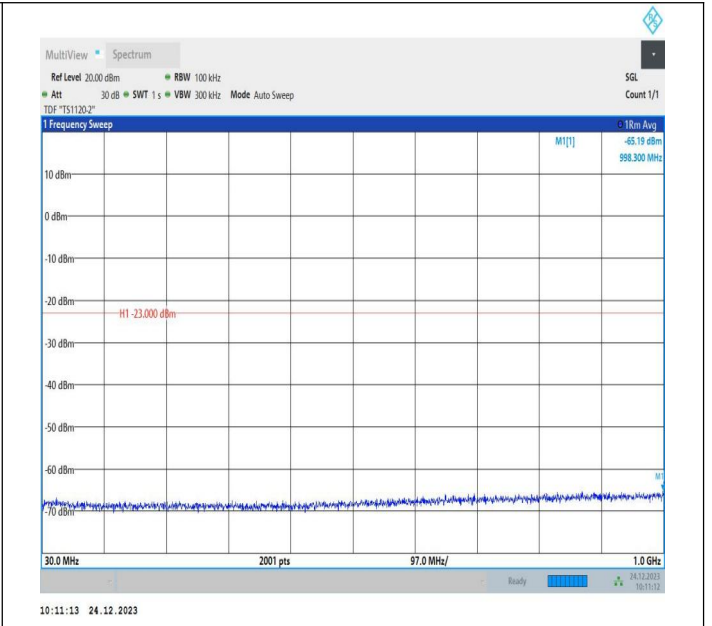

2-2-15MHz-15MHz-QPSK-QPSK-18675-18825-75RB#0-75RB
#0-0.009~0.15MHz-PASS

2-2-15MHz-15MHz-QPSK-QPSK-18675-18825-75RB#0-75RB
#0-30~1000MHz-PASS