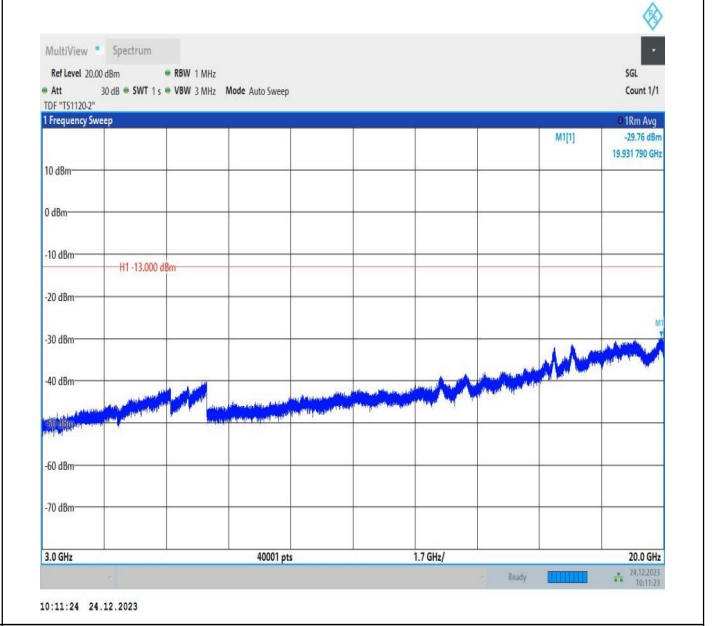

2-2-15MHz-15MHz-QPSK-QPSK-18675-18825-75RB#0-75RB
#0-30~1000MHz-PASS

2-2-15MHz-15MHz-QPSK-QPSK-18675-18825-75RB#0-75RB
#0-3000~20000MHz-PASS