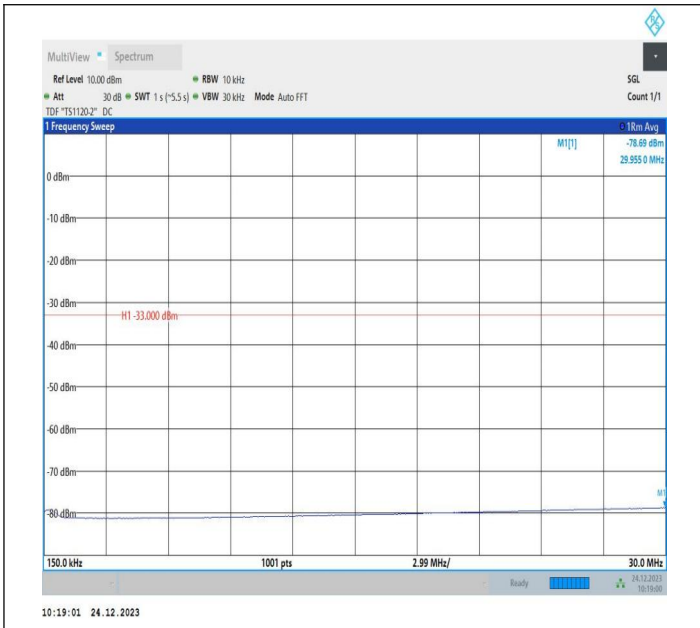

2-2-15MHz-15MHz-QPSK-QPSK-18975-19125-1RB#0-1RB#7
4-3000~20000MHz-PASS

2-2-15MHz-15MHz-QPSK-QPSK-18975-19125-75RB#0-75RB
#0-0.15~30MHz-PASS