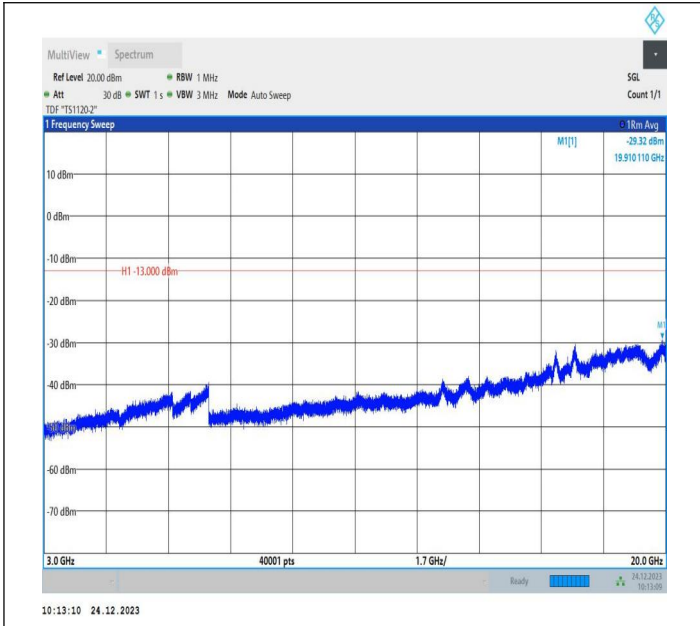

2-2-15MHz-15MHz-QPSK-QPSK-18825-18975-1RB#0-0RB#0
-30~1000MHz-PASS

2-2-15MHz-15MHz-QPSK-QPSK-18825-18975-1RB#0-0RB#0
-3000~20000MHz-PASS