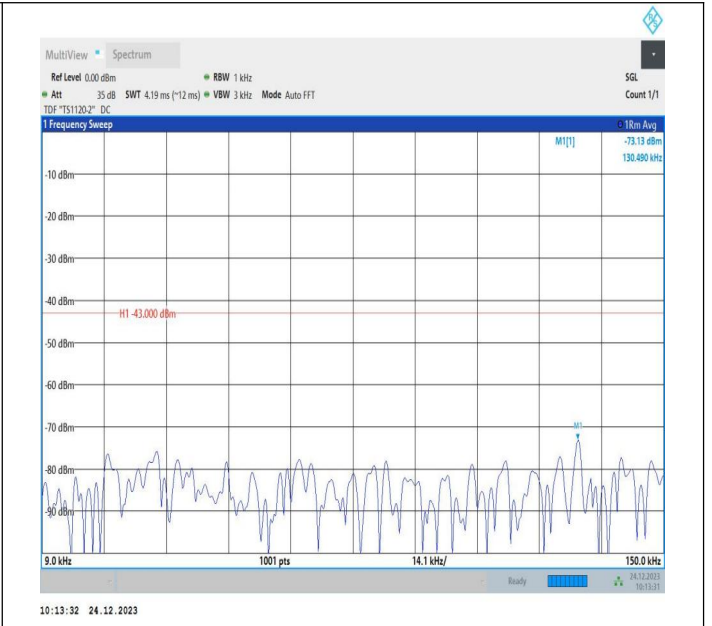

2-2-15MHz-15MHz-QPSK-QPSK-18825-18975-1RB#0-0RB#0
-1000~3000MHz-PASS

2-2-15MHz-15MHz-QPSK-QPSK-18825-18975-1RB#74-0RB#74
0-0.009~0.15MHz-PASS