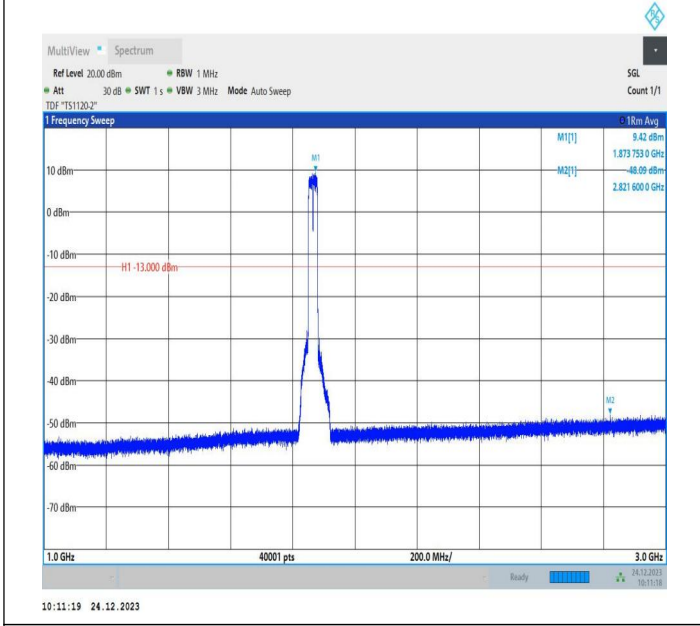

2-2-15MHz-15MHz-QPSK-QPSK-18675-18825-75RB#0-75RB
#0-0.15~30MHz-PASS

2-2-15MHz-15MHz-QPSK-QPSK-18675-18825-75RB#0-75RB
#0-1000~3000MHz-PASS