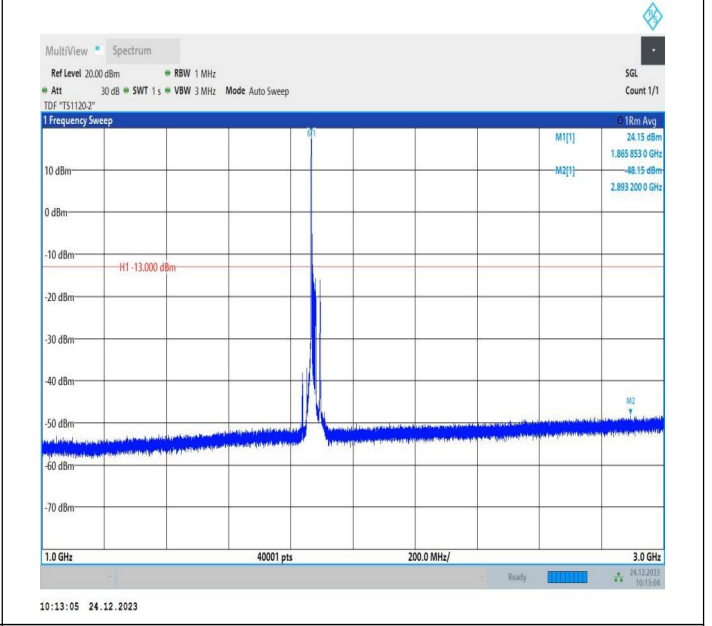

2-2-15MHz-15MHz-QPSK-QPSK-18825-18975-1RB#0-0RB#0
-0.15~30MHz-PASS

2-2-15MHz-15MHz-QPSK-QPSK-18825-18975-1RB#0-0RB#0
-1000~3000MHz-PASS