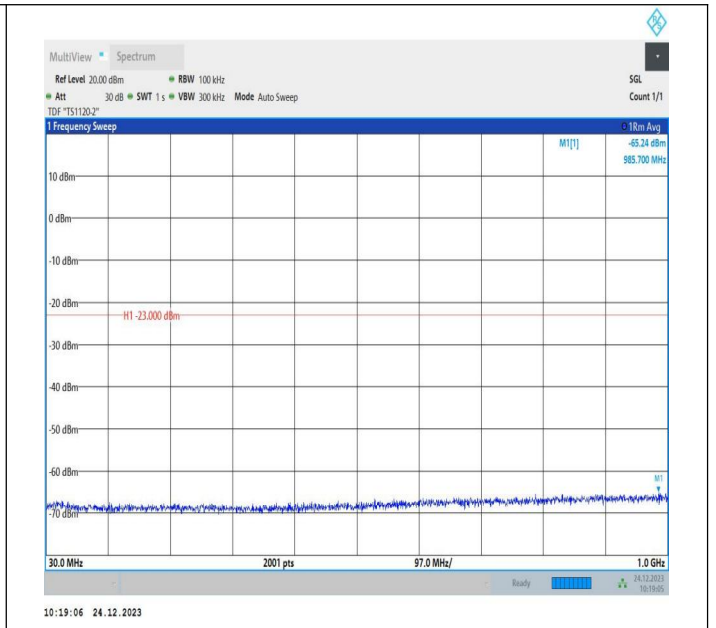

2-2-15MHz-15MHz-QPSK-QPSK-18975-19125-75RB#0-75RB
#0-0.009~0.15MHz-PASS

2-2-15MHz-15MHz-QPSK-QPSK-18975-19125-75RB#0-75RB
#0-30~1000MHz-PASS