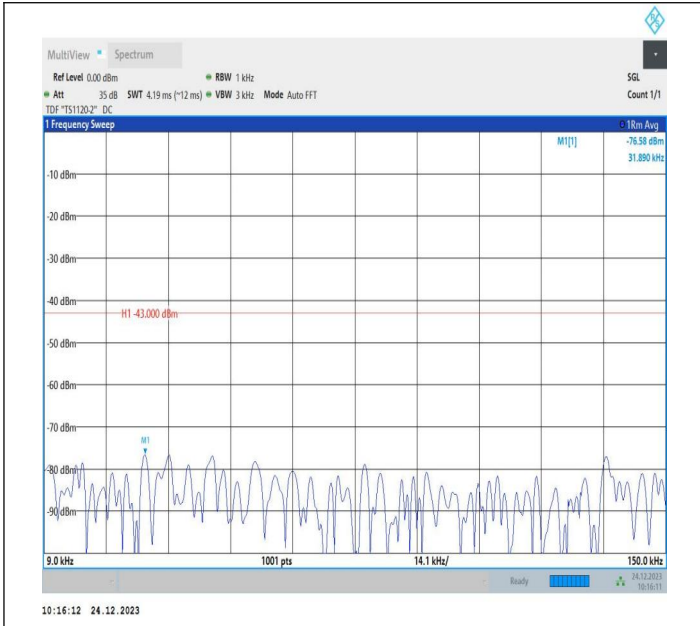

2-2-15MHz-15MHz-QPSK-QPSK-18825-18975-75RB#0-75RB
#0-1000~3000MHz-PASS

2-2-15MHz-15MHz-QPSK-QPSK-18975-19125-1RB#0-0RB#0
-0.009~0.15MHz-PASS