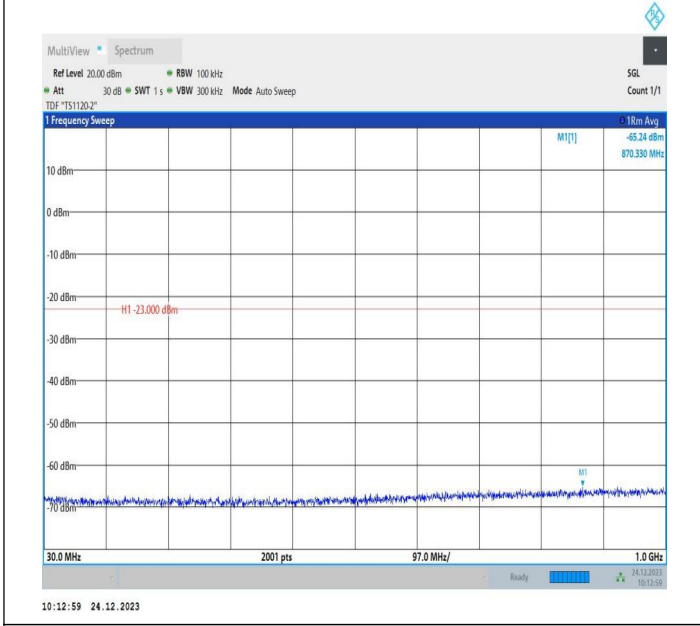

2-2-15MHz-15MHz-QPSK-QPSK-18675-18825-75RB#0-75RB  
 #0-3000~20000MHz-PASS

2-2-15MHz-15MHz-QPSK-QPSK-18825-18975-1RB#0-0RB#0  
 -0.009~0.15MHz-PASS

2-2-15MHz-15MHz-QPSK-QPSK-18825-18975-1RB#0-0RB#0  
 -0.15~30MHz-PASS