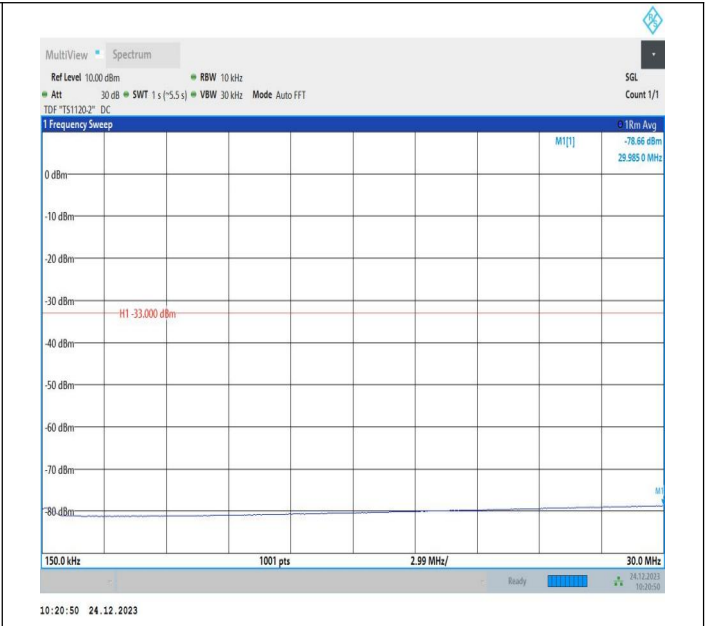

2-2-15MHz-15MHz-QPSK-QPSK-18975-19125-75RB#0-75RB
#0-3000~20000MHz-PASS

2-2-15MHz-20MHz-QPSK-QPSK-18678-18849-1RB#0-0RB#0
-0.15~30MHz-PASS