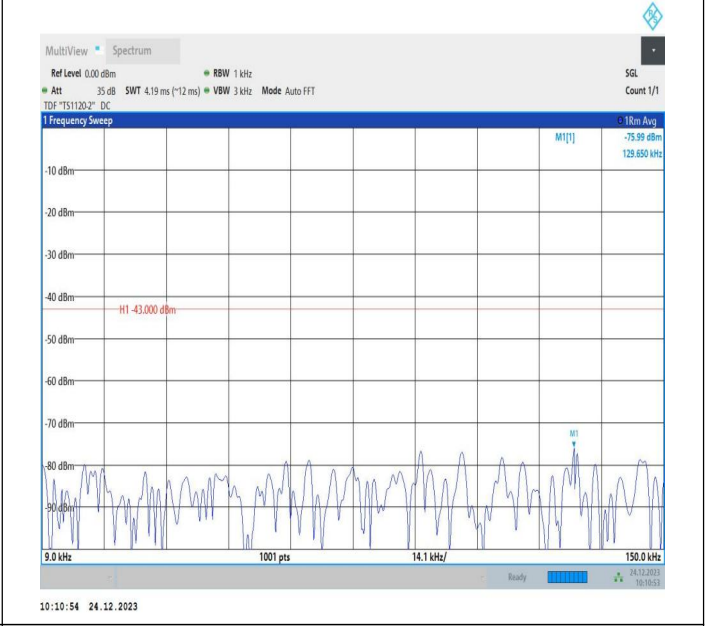

2-2-15MHz-15MHz-QPSK-QPSK-18675-18825-1RB#0-1RB#7
4-100~300MHz-PASS

2-2-15MHz-15MHz-QPSK-QPSK-18675-18825-75RB#0-75RB
#0-0.009~0.15MHz-PASS