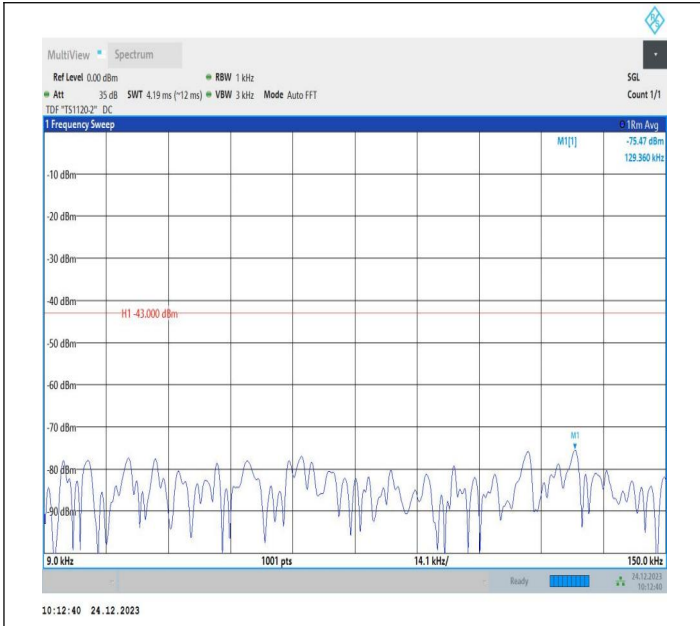

2-2-15MHz-15MHz-QPSK-QPSK-18675-18825-75RB#0-75RB
#0-1000~3000MHz-PASS

2-2-15MHz-15MHz-QPSK-QPSK-18825-18975-1RB#0-0RB#0
-0.009~0.15MHz-PASS