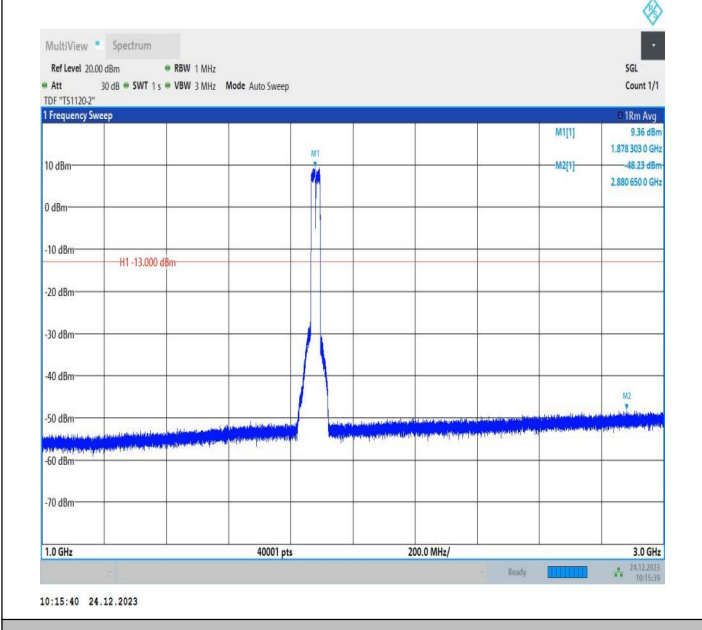

2-2-15MHz-15MHz-QPSK-QPSK-18825-18975-75RB#0-75RB
#0-0.15~30MHz-PASS

2-2-15MHz-15MHz-QPSK-QPSK-18825-18975-75RB#0-75RB
#0-1000~3000MHz-PASS