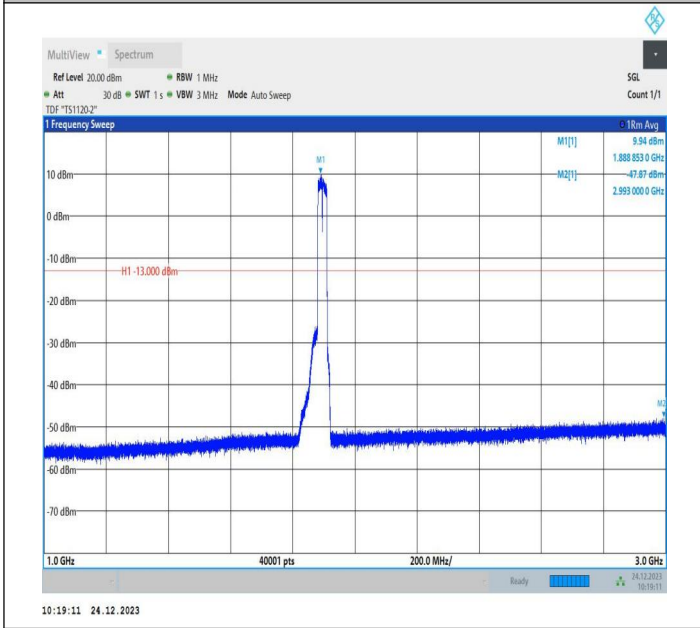

2-2-15MHz-15MHz-QPSK-QPSK-18975-19125-75RB#0-75RB
#0-0.15~30MHz-PASS

2-2-15MHz-15MHz-QPSK-QPSK-18975-19125-75RB#0-75RB
#0-1000~3000MHz-PASS