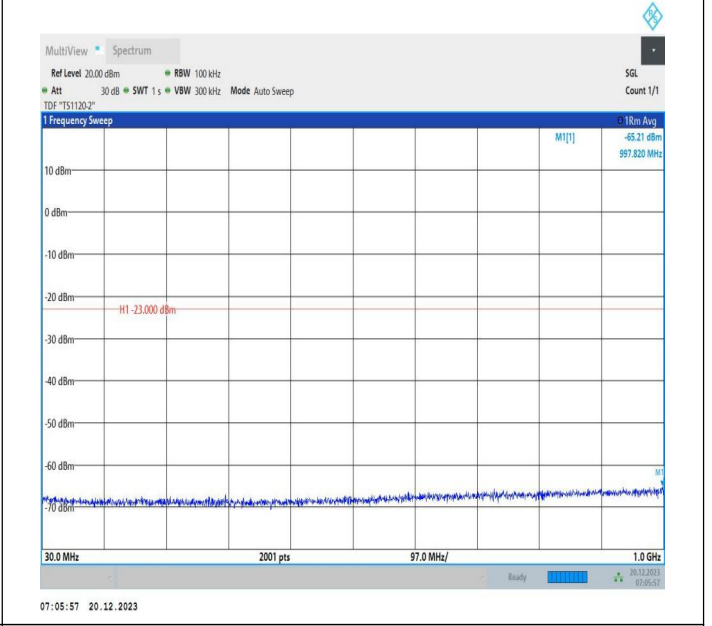

2-2-10MHz-20MHz-64QAM-64QAM-18956-19100-1RB#49-0R
B#0-0.009~0.15MHz-PASS

2-2-10MHz-20MHz-64QAM-64QAM-18956-19100-1RB#49-0R
B#0-30~1000MHz-PASS