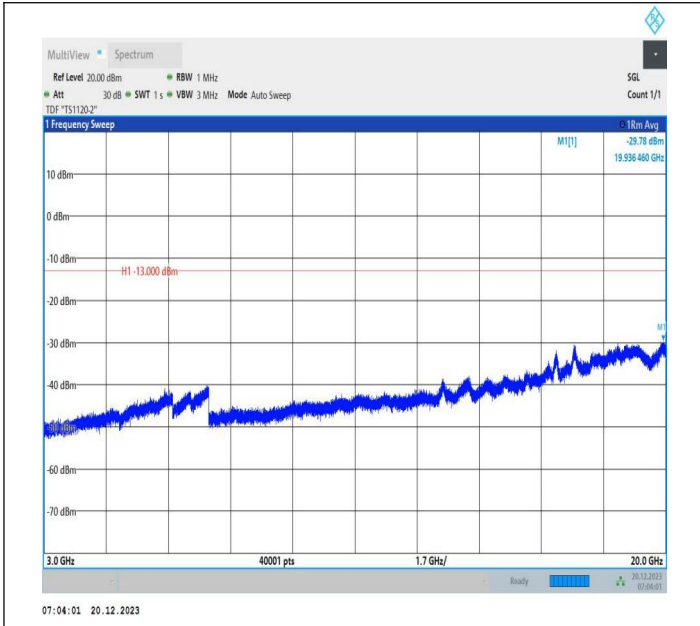

2-2-10MHz-20MHz-16QAM-16QAM-18956-19100-1RB#49-0R
B#0-30~1000MHz-PASS

2-2-10MHz-20MHz-16QAM-16QAM-18956-19100-1RB#49-0R
B#0-3000~20000MHz-PASS