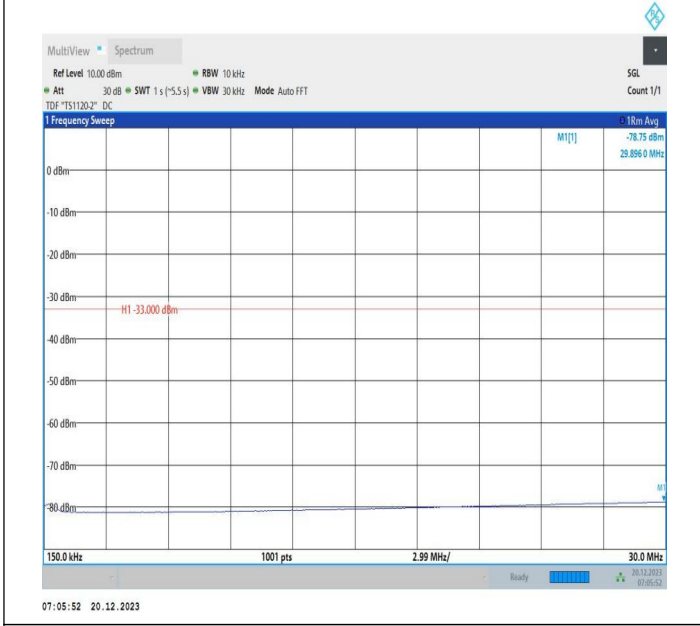

2-2-10MHz-20MHz-16QAM-16QAM-18956-19100-1RB#49-0R
B#0-3000~20000MHz-PASS

2-2-10MHz-20MHz-64QAM-64QAM-18956-19100-1RB#49-0R
B#0-0.15~30MHz-PASS