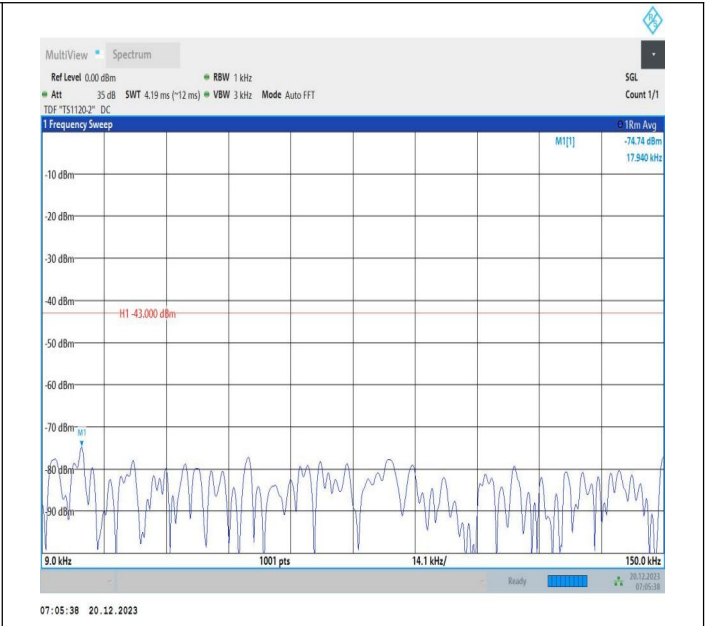

2-2-10MHz-20MHz-16QAM-16QAM-18956-19100-1RB#49-0R
B#0-1000~3000MHz-PASS

2-2-10MHz-20MHz-64QAM-64QAM-18956-19100-1RB#49-0R
B#0-0.009~0.15MHz-PASS