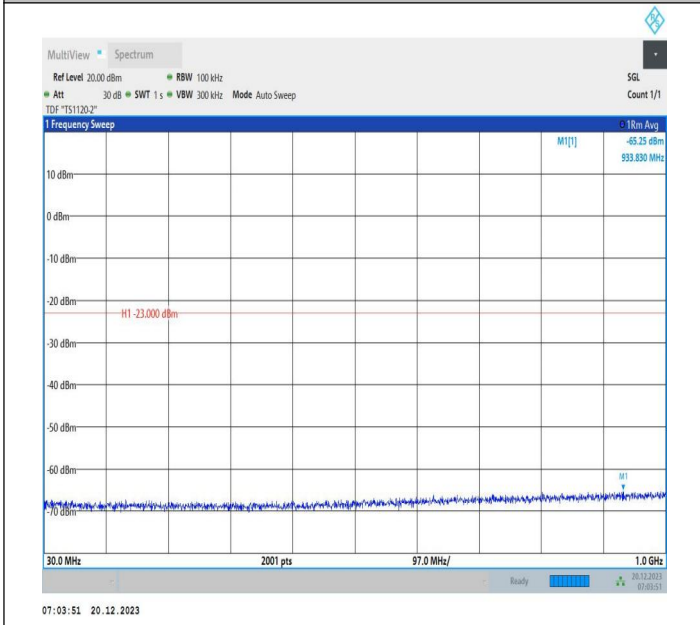

2-2-10MHz-20MHz-16QAM-16QAM-18956-19100-1RB#49-0R
B#0-0.009~0.15MHz-PASS

2-2-10MHz-20MHz-16QAM-16QAM-18956-19100-1RB#49-0R
B#0-30~1000MHz-PASS