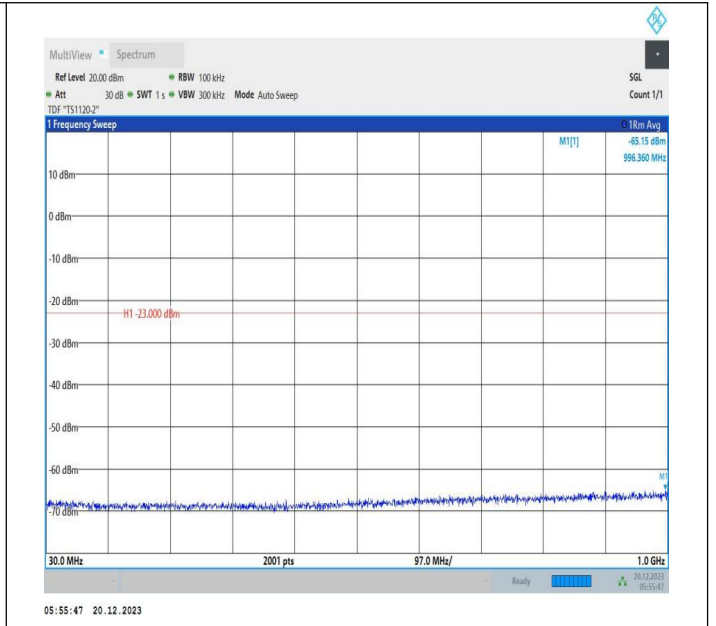

2-2-10MHz-15MHz-64QAM-64QAM-19005-19125-50RB#0-75
 RB#0-0.15~30MHz-PASS

2-2-10MHz-15MHz-64QAM-64QAM-19005-19125-50RB#0-75
 RB#0-30~1000MHz-PASS

2-2-10MHz-15MHz-64QAM-64QAM-19005-19125-50RB#0-75
 RB#0-1000~3000MHz-PASS