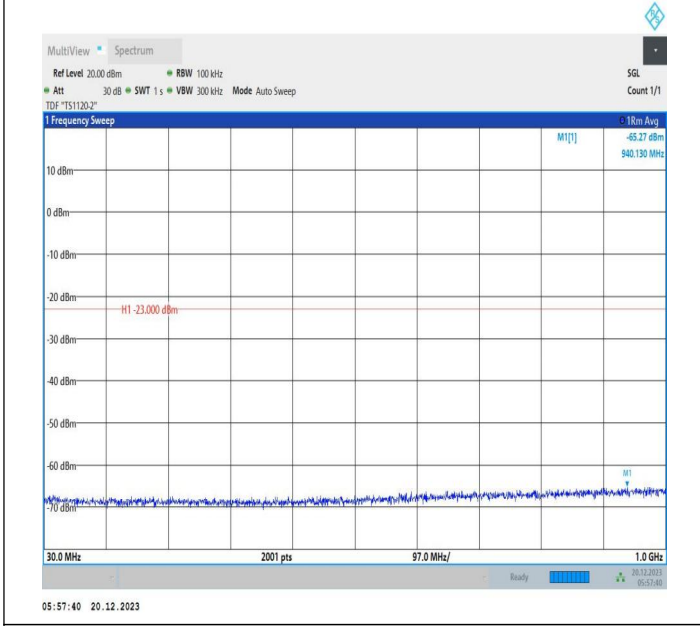

2-2-10MHz-20MHz-QPSK-QPSK-18655-18799-1RB#0-0RB#0
-0.009~0.15MHz-PASS

2-2-10MHz-20MHz-QPSK-QPSK-18655-18799-1RB#0-0RB#0
-30~1000MHz-PASS