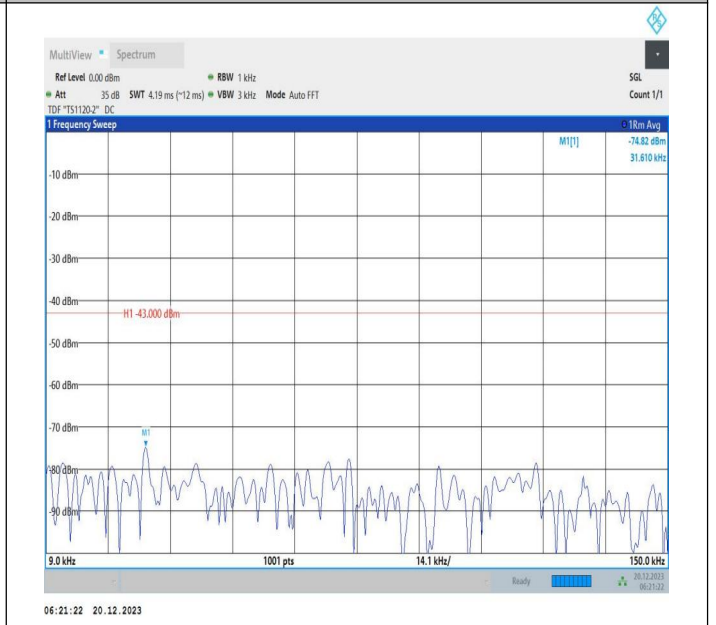

2-2-10MHz-20MHz-16QAM-16QAM-18655-18799-50RB#0-10
ORB#0-1000~3000MHz-PASS

2-2-10MHz-20MHz-64QAM-64QAM-18655-18799-50RB#0-10
ORB#0-0.009~0.15MHz-PASS