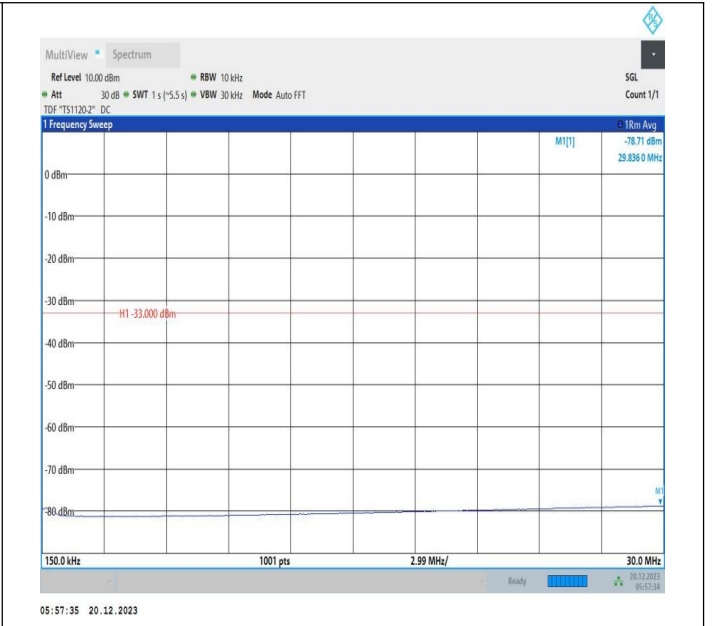

2-2-10MHz-15MHz-64QAM-64QAM-19005-19125-50RB#0-75
RB#0-3000~20000MHz-PASS

2-2-10MHz-20MHz-QPSK-QPSK-18655-18799-1RB#0-0RB#0
-0.15~30MHz-PASS