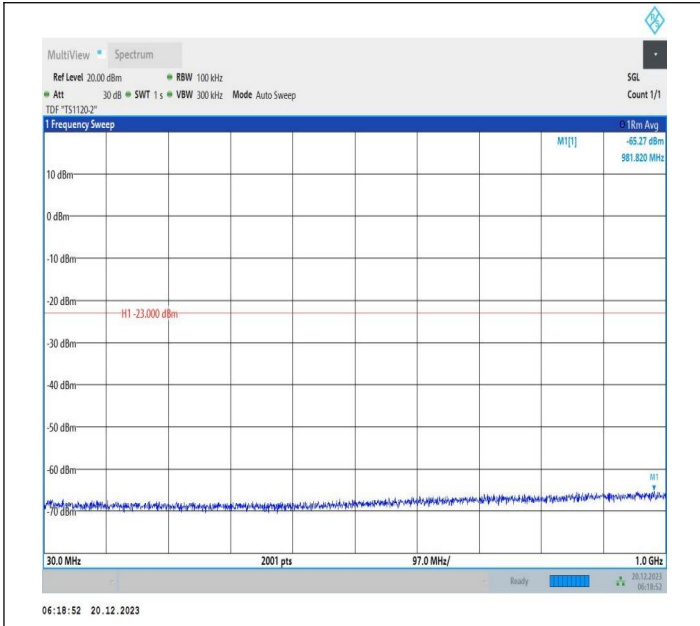

2-2-10MHz-20MHz-16QAM-16QAM-18655-18799-50RB#0-10
ORB#0-0.009~0.15MHz-PASS

2-2-10MHz-20MHz-16QAM-16QAM-18655-18799-50RB#0-10
ORB#0-0.15~30MHz-PASS

2-2-10MHz-20MHz-16QAM-16QAM-18655-18799-50RB#0-10
ORB#0-30~1000MHz-PASS