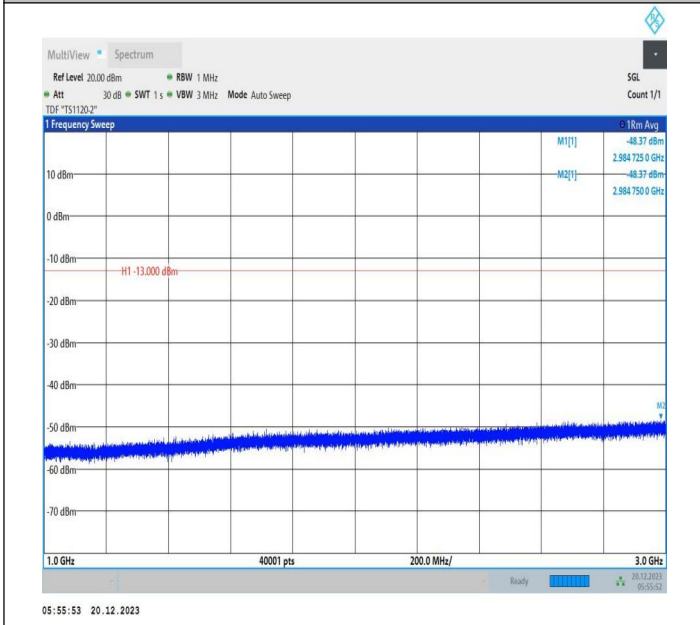

2-2-10MHz-15MHz-64QAM-64QAM-19005-19125-50RB#0-75
 RB#0-0.15~30MHz-PASS

2-2-10MHz-15MHz-64QAM-64QAM-19005-19125-50RB#0-75
 RB#0-30~1000MHz-PASS

2-2-10MHz-15MHz-64QAM-64QAM-19005-19125-50RB#0-75
 RB#0-1000~3000MHz-PASS