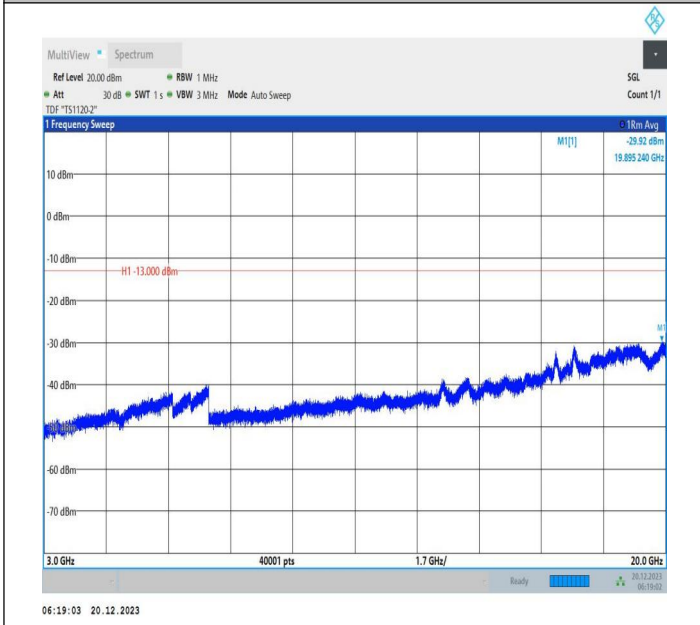

2-2-10MHz-20MHz-16QAM-16QAM-18655-18799-50RB#0-10
ORB#0-30~1000MHz-PASS

2-2-10MHz-20MHz-16QAM-16QAM-18655-18799-50RB#0-10
ORB#0-3000~20000MHz-PASS