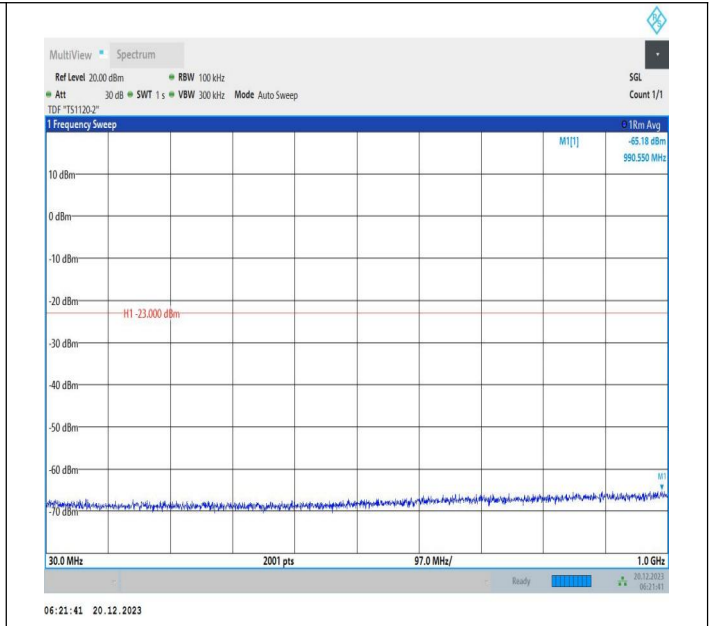

2-2-10MHz-20MHz-64QAM-64QAM-18655-18799-50RB#0-10
ORB#0-0.009~0.15MHz-PASS

2-2-10MHz-20MHz-64QAM-64QAM-18655-18799-50RB#0-10
ORB#0-30~100MHz-PASS