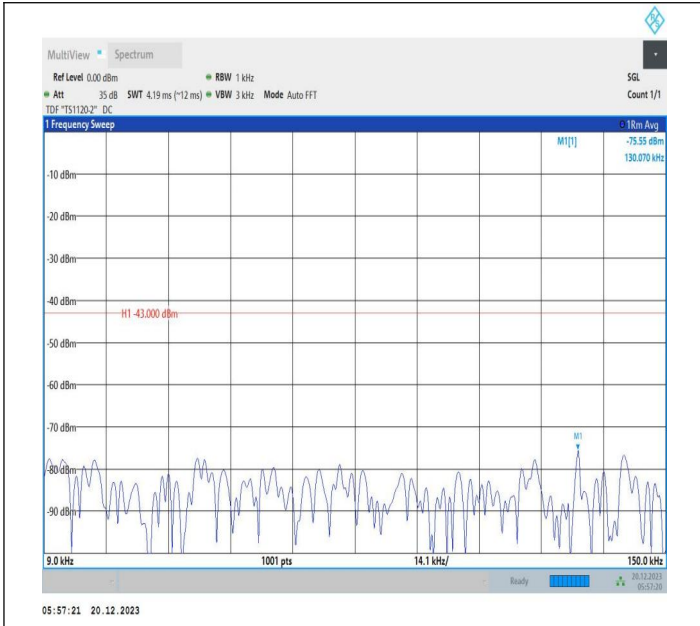

2-2-10MHz-15MHz-64QAM-64QAM-19005-19125-50RB#0-75
RB#0-1000~3000MHz-PASS

2-2-10MHz-20MHz-QPSK-QPSK-18655-18799-1RB#0-0RB#0
-0.009~0.15MHz-PASS