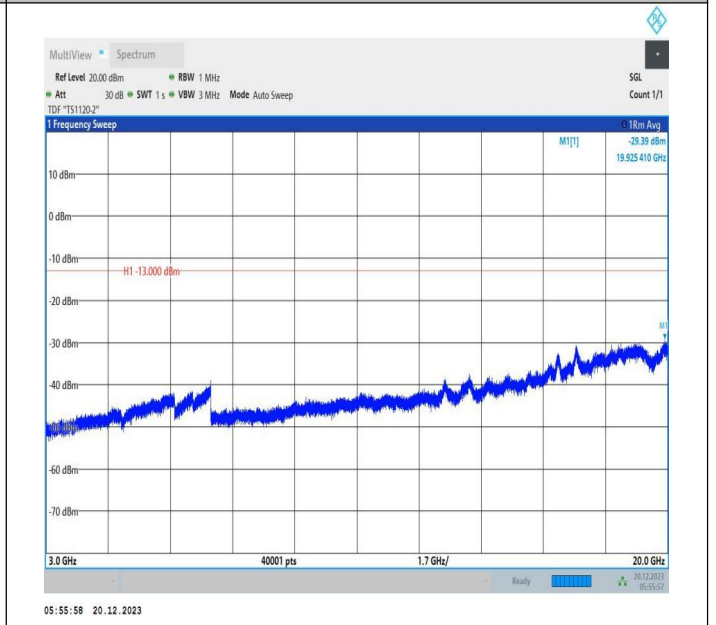

2-2-10MHz-15MHz-64QAM-64QAM-19005-19125-50RB#0-75
 RB#0-0.15~30MHz-PASS

2-2-10MHz-15MHz-64QAM-64QAM-19005-19125-50RB#0-75
 RB#0-30~1000MHz-PASS

2-2-10MHz-15MHz-64QAM-64QAM-19005-19125-50RB#0-75
 RB#0-1000~3000MHz-PASS