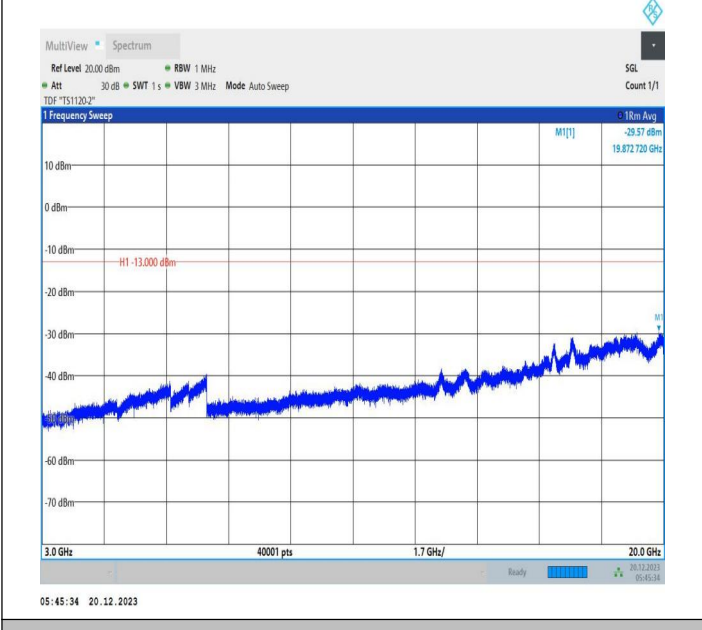

2-2-10MHz-15MHz-16QAM-16QAM-19005-19125-50RB#0-75
RB#0-30~1000MHz-PASS

2-2-10MHz-15MHz-16QAM-16QAM-19005-19125-50RB#0-75
RB#0-3000~20000MHz-PASS