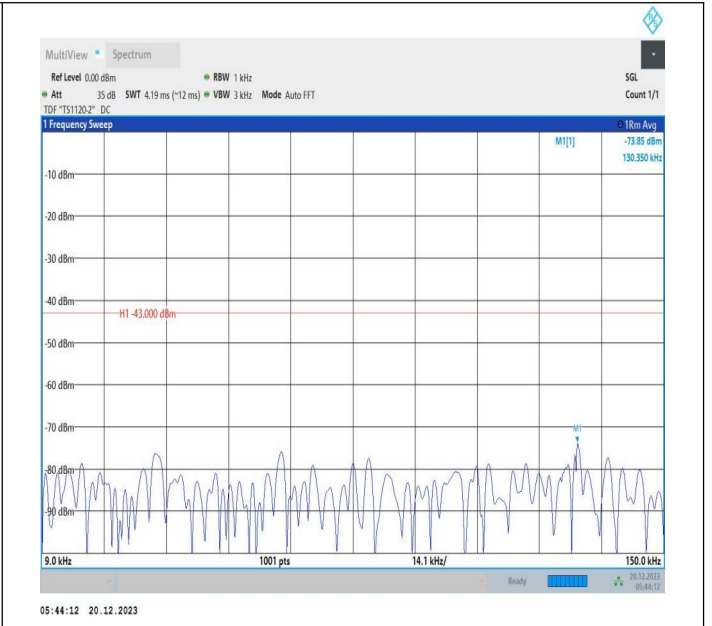

2-2-10MHz-15MHz-64QAM-64QAM-19005-19125-1RB#0-1RB
#74-1000~3000MHz-PASS

2-2-10MHz-15MHz-QPSK-QPSK-19005-19125-50RB#0-75RB
#0-0.009~0.15MHz-PASS