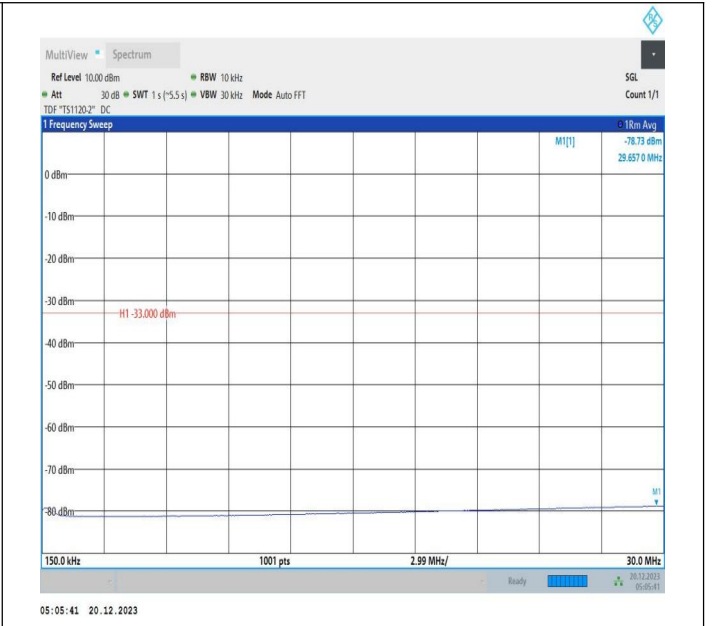

2-2-10MHz-15MHz-QPSK-QPSK-19005-19125-1RB#49-0RB#
0-3000~20000MHz-PASS

2-2-10MHz-15MHz-16QAM-16QAM-19005-19125-1RB#49-OR
B#0-0.15~30MHz-PASS