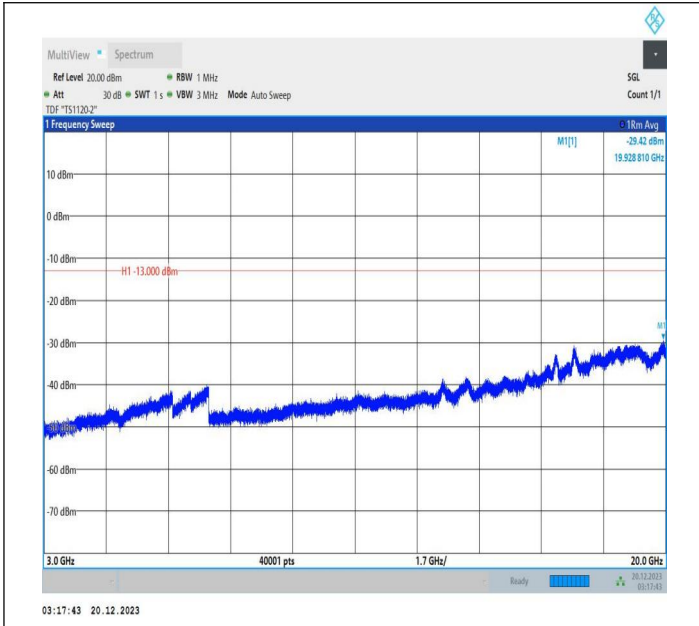

2-2-10MHz-15MHz-16QAM-16QAM-18829-18949-1RB#49-0R
B#0-30~1000MHz-PASS

2-2-10MHz-15MHz-16QAM-16QAM-18829-18949-1RB#49-OR
B#0-3000~20000MHz-PASS