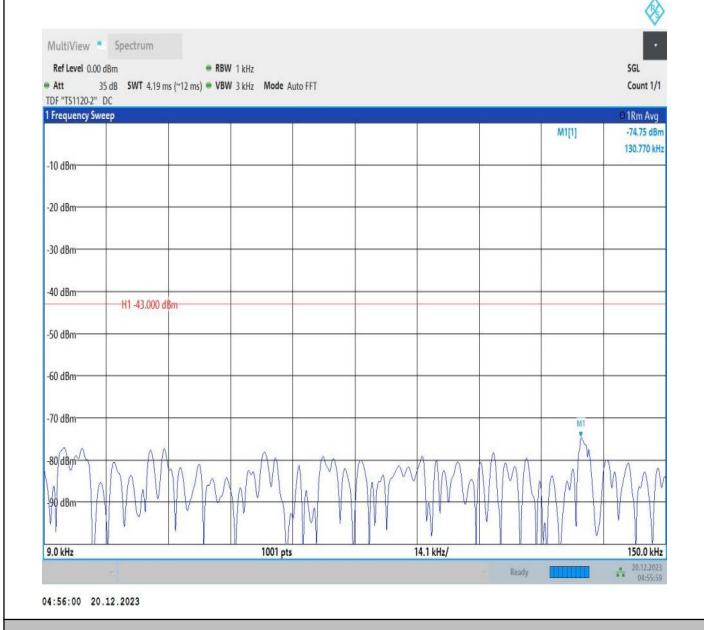

2-2-10MHz-15MHz-16QAM-16QAM-19005-19125-1RB#0-ORB
#0-1000~3000MHz-PASS

2-2-10MHz-15MHz-64QAM-64QAM-19005-19125-1RB#0-ORB
#0-0.009~0.15MHz-PASS