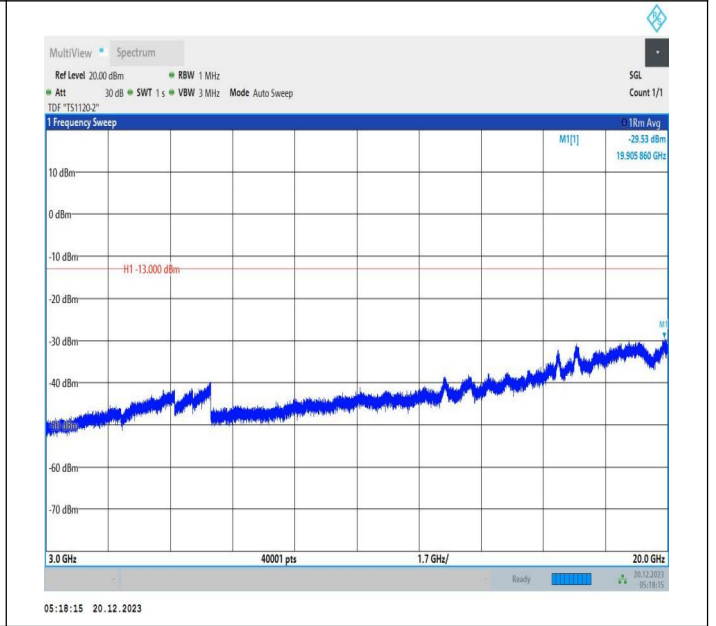

2-2-10MHz-15MHz-16QAM-16QAM-19005-19125-1RB#0-1RB
#74-30~100MHz-PASS

2-2-10MHz-15MHz-16QAM-16QAM-19005-19125-1RB#0-1RB
#74-3000~20000MHz-PASS