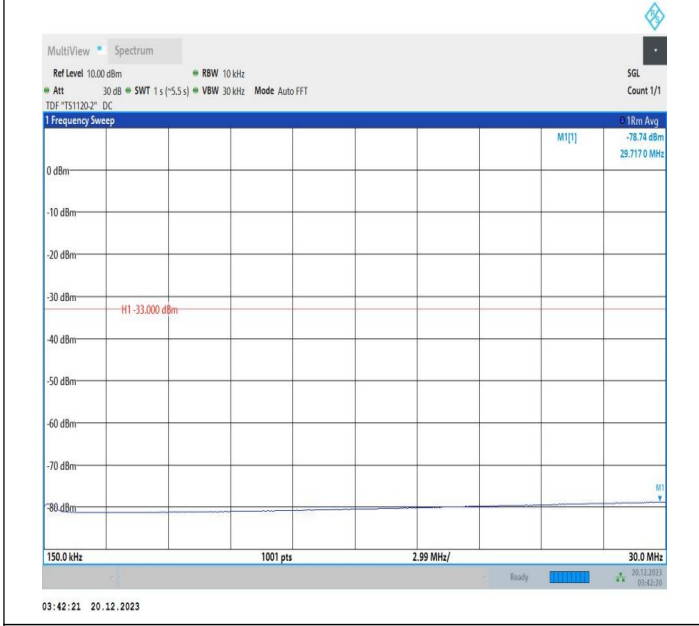

2-2-10MHz-15MHz-16QAM-16QAM-18829-18949-1RB#49-OR
B#0-3000~20000MHz-PASS

2-2-10MHz-15MHz-64QAM-64QAM-18829-18949-1RB#49-OR
B#0-0.15~30MHz-PASS