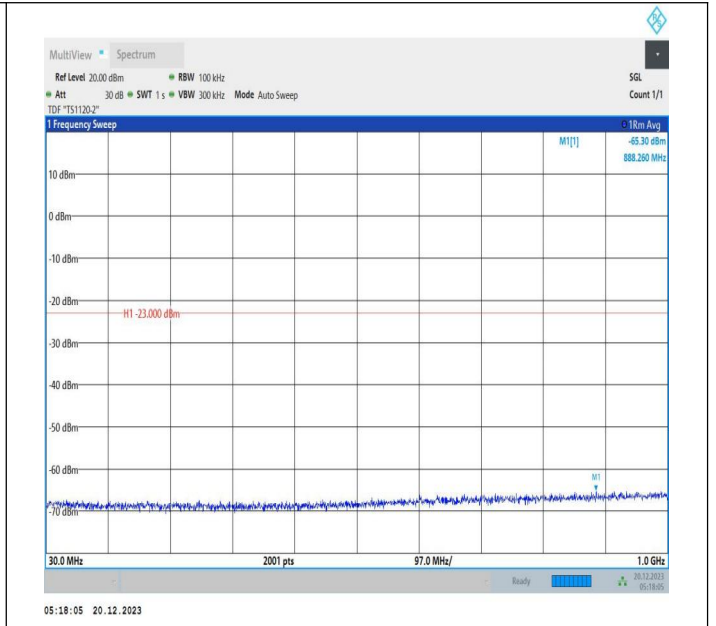

2-2-10MHz-15MHz-16QAM-16QAM-19005-19125-1RB#0-1RB
#74-0.009~0.15MHz-PASS

2-2-10MHz-15MHz-16QAM-16QAM-19005-19125-1RB#0-1RB
#74-30~100MHz-PASS