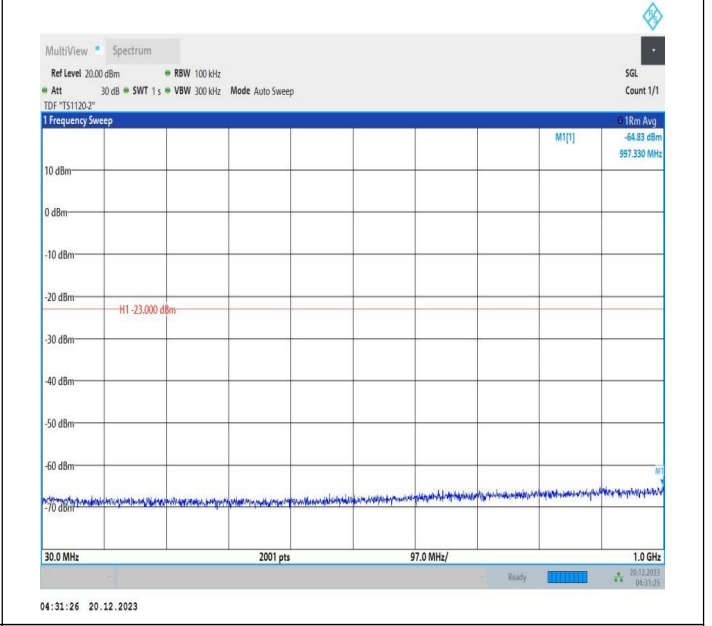

2-2-10MHz-15MHz-16QAM-16QAM-19005-19125-1RB#0-0RB
#0-0.009~0.15MHz-PASS

2-2-10MHz-15MHz-16QAM-16QAM-19005-19125-1RB#0-0RB
#0-30~1000MHz-PASS