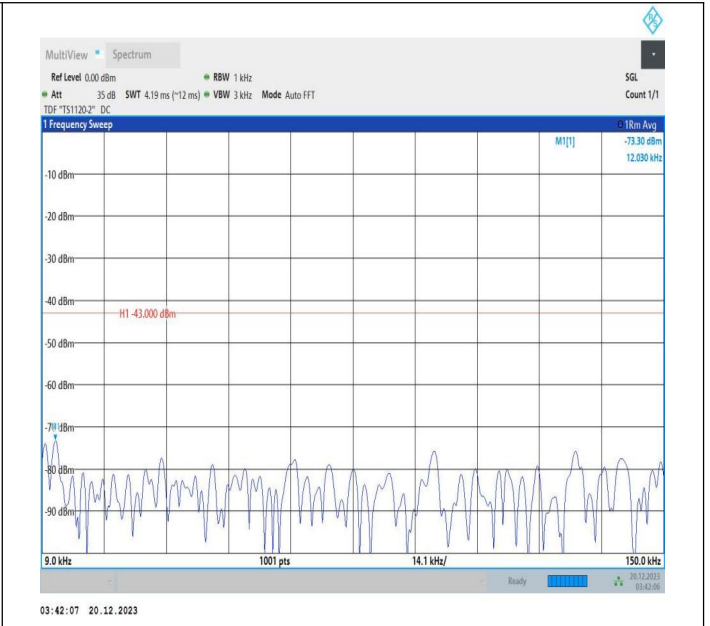

2-2-10MHz-15MHz-16QAM-16QAM-18829-18949-1RB#49-0R
B#0-1000~3000MHz-PASS

2-2-10MHz-15MHz-64QAM-64QAM-18829-18949-1RB#49-OR
B#0-0.009~0.15MHz-PASS