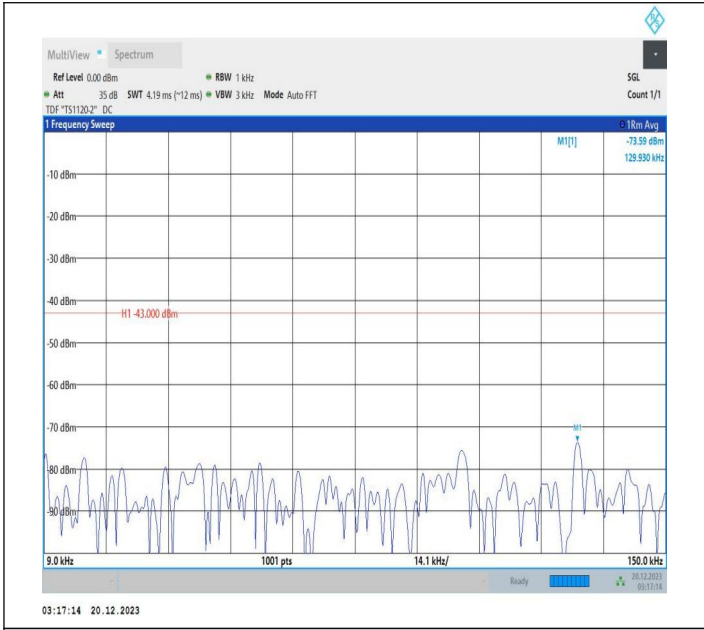

2-2-10MHz-15MHz-QPSK-QPSK-18829-18949-1RB#49-0RB#
0-1000~3000MHz-PASS

2-2-10MHz-15MHz-16QAM-16QAM-18829-18949-1RB#49-0R
B#0-0.009~0.15MHz-PASS