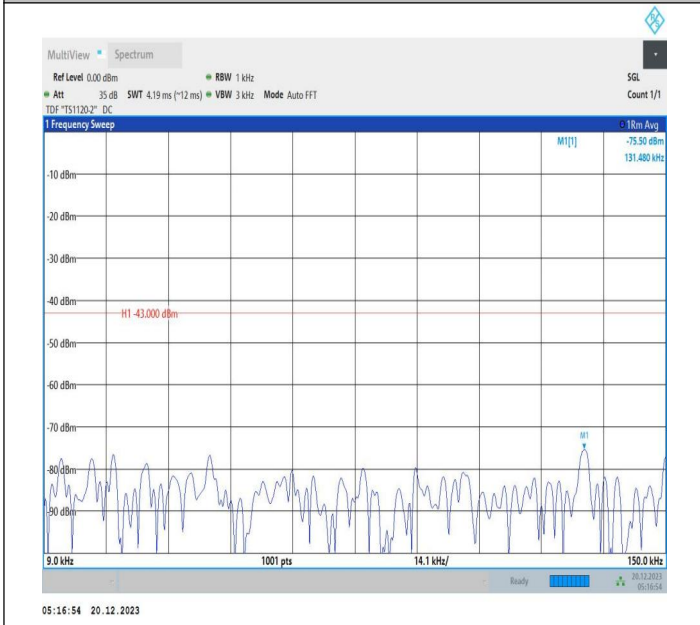

2-2-10MHz-15MHz-64QAM-64QAM-19005-19125-1RB#49-0R
B#0-1000~3000MHz-PASS

2-2-10MHz-15MHz-QPSK-QPSK-19005-19125-1RB#0-1RB#7
4-0.009~0.15MHz-PASS