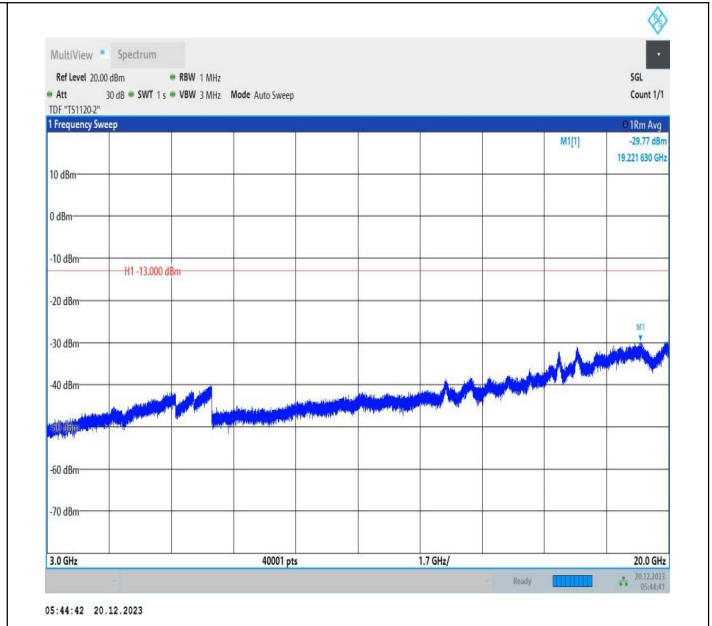

2-2-10MHz-15MHz-QPSK-QPSK-19005-19125-50RB#0-75RB
#0-30~1000MHz-PASS

2-2-10MHz-15MHz-QPSK-QPSK-19005-19125-50RB#0-75RB
#0-3000~20000MHz-PASS