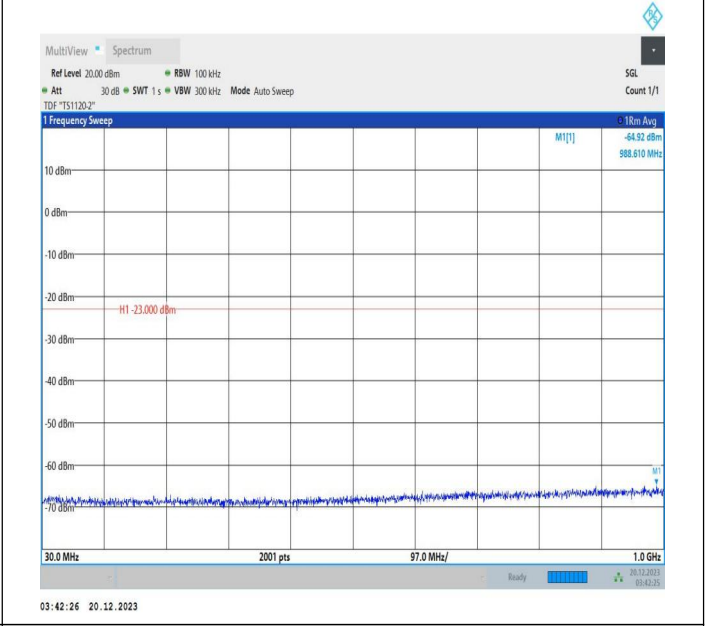

2-2-10MHz-15MHz-64QAM-64QAM-18829-18949-1RB#49-OR
B#0-0.009~0.15MHz-PASS

2-2-10MHz-15MHz-64QAM-64QAM-18829-18949-1RB#49-OR
B#0-30~1000MHz-PASS