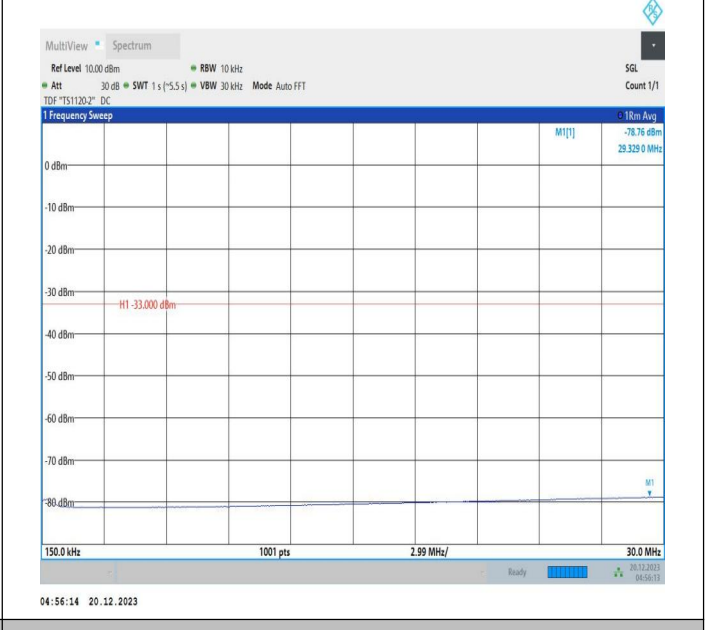

2-2-10MHz-15MHz-16QAM-16QAM-19005-19125-1RB#0-ORB
#0-3000~20000MHz-PASS

2-2-10MHz-15MHz-64QAM-64QAM-19005-19125-1RB#0-ORB
#0-0.15~30MHz-PASS