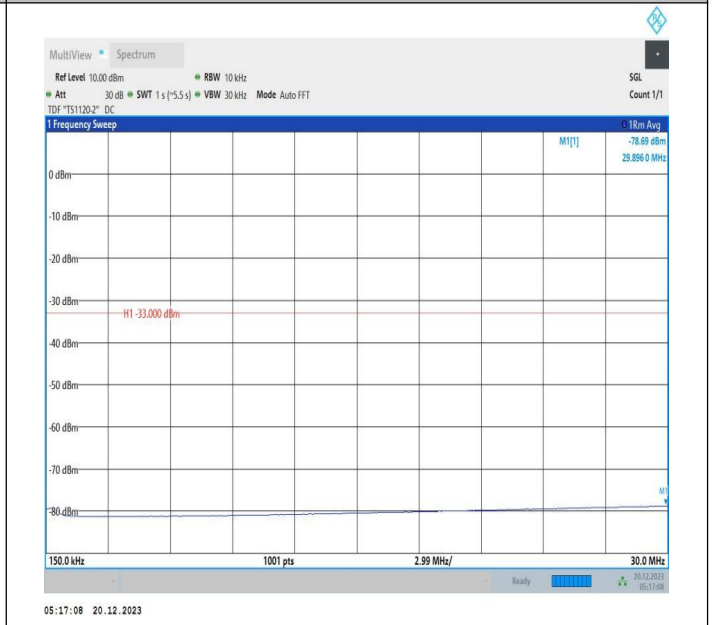

2-2-10MHz-15MHz-64QAM-64QAM-19005-19125-1RB#49-0R
B#0-3000~20000MHz-PASS

2-2-10MHz-15MHz-QPSK-QPSK-19005-19125-1RB#0-1RB#7
4-0.15~30MHz-PASS