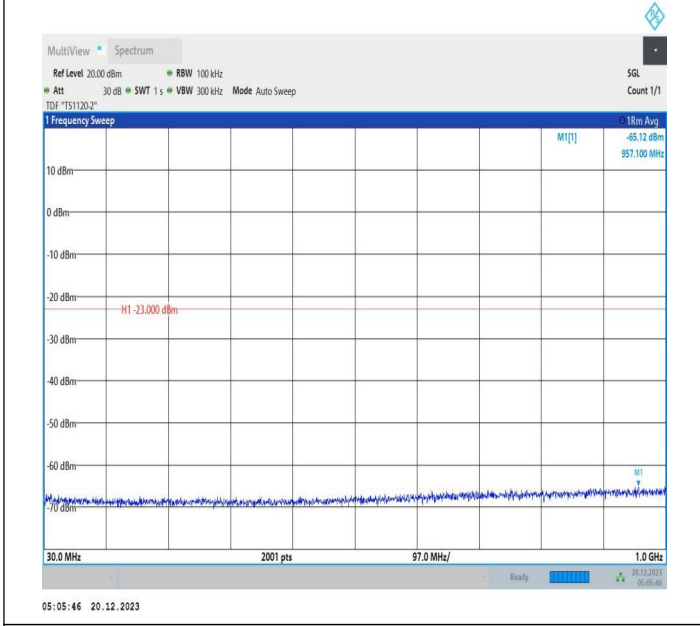

2-2-10MHz-15MHz-16QAM-16QAM-19005-19125-1RB#49-OR
B#0-0.009~0.15MHz-PASS

2-2-10MHz-15MHz-16QAM-16QAM-19005-19125-1RB#49-OR
B#0-30~1000MHz-PASS