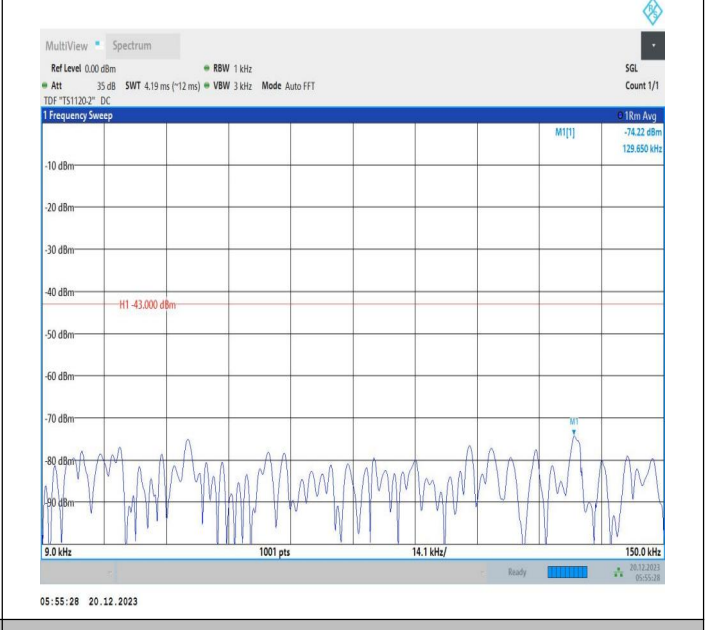

2-2-10MHz-15MHz-16QAM-16QAM-19005-19125-50RB#0-75
RB#0-1000~3000MHz-PASS

2-2-10MHz-15MHz-64QAM-64QAM-19005-19125-50RB#0-75
RB#0-0.009~0.15MHz-PASS