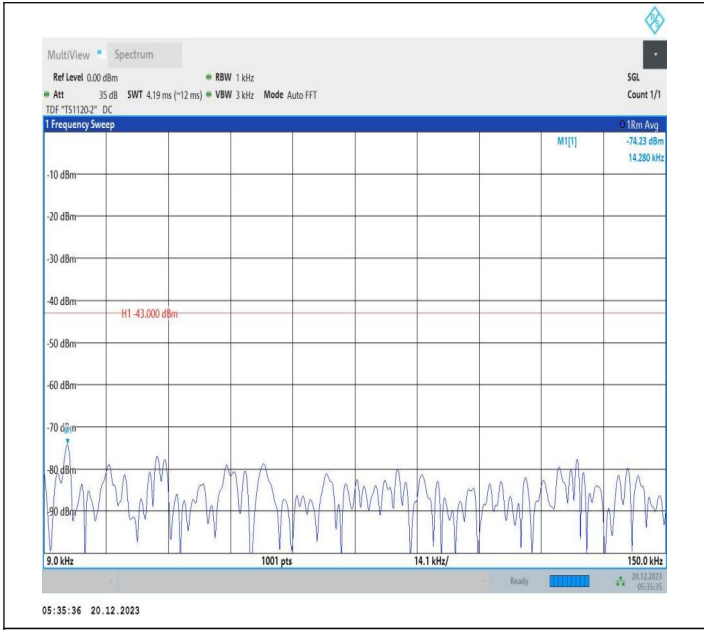

2-2-10MHz-15MHz-16QAM-16QAM-19005-19125-1RB#0-1RB
#74-1000~3000MHz-PASS

2-2-10MHz-15MHz-16QAM-16QAM-19005-19125-1RB#0-1RB
#74-3000~20000MHz-PASS

2-2-10MHz-15MHz-64QAM-64QAM-19005-19125-1RB#0-1RB
#74-0.009~0.15MHz-PASS