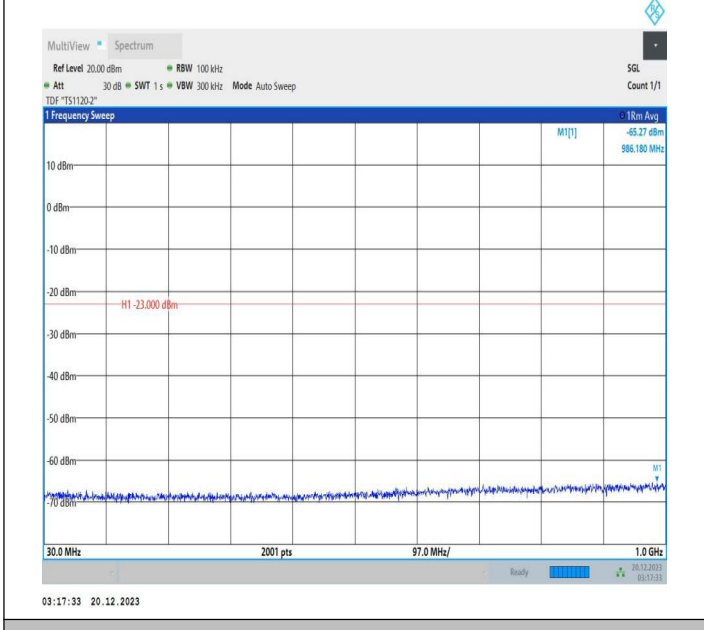

2-2-10MHz-15MHz-16QAM-16QAM-18829-18949-1RB#49-0R
B#0-0.009~0.15MHz-PASS

2-2-10MHz-15MHz-16QAM-16QAM-18829-18949-1RB#49-0R
B#0-30~1000MHz-PASS