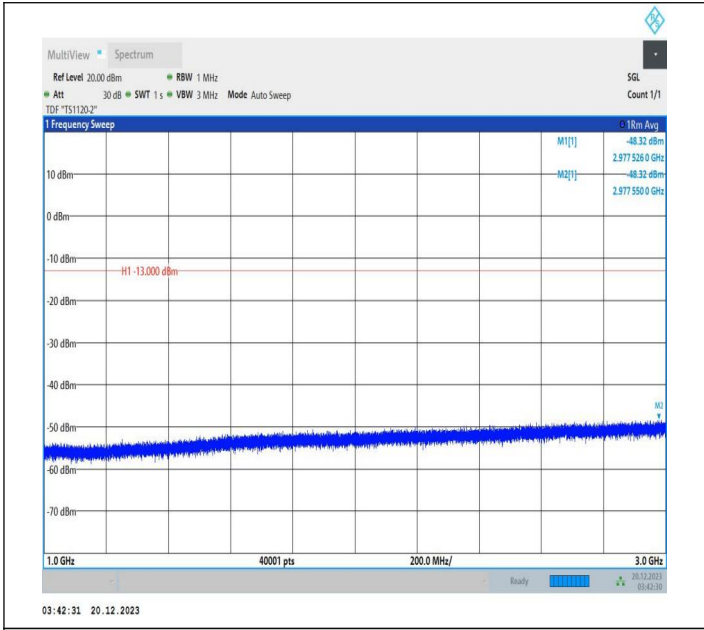

2-2-10MHz-15MHz-64QAM-64QAM-18829-18949-1RB#49-OR
B#0-0.15~30MHz-PASS

2-2-10MHz-15MHz-64QAM-64QAM-18829-18949-1RB#49-0R
B#0-1000~3000MHz-PASS