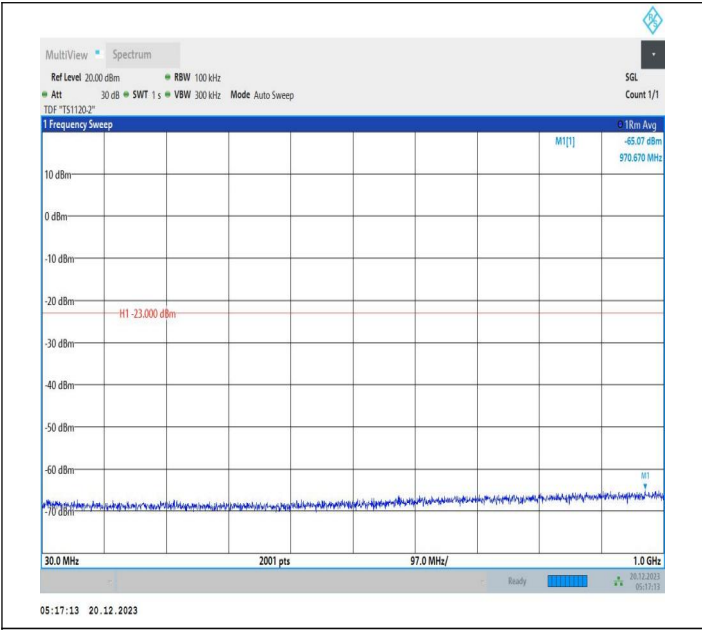

2-2-10MHz-15MHz-QPSK-QPSK-19005-19125-1RB#0-1RB#7
4-0.009~0.15MHz-PASS

2-2-10MHz-15MHz-QPSK-QPSK-19005-19125-1RB#0-1RB#7
4-0.15~30MHz-PASS

2-2-10MHz-15MHz-QPSK-QPSK-19005-19125-1RB#0-1RB#7
4-30~100MHz-PASS