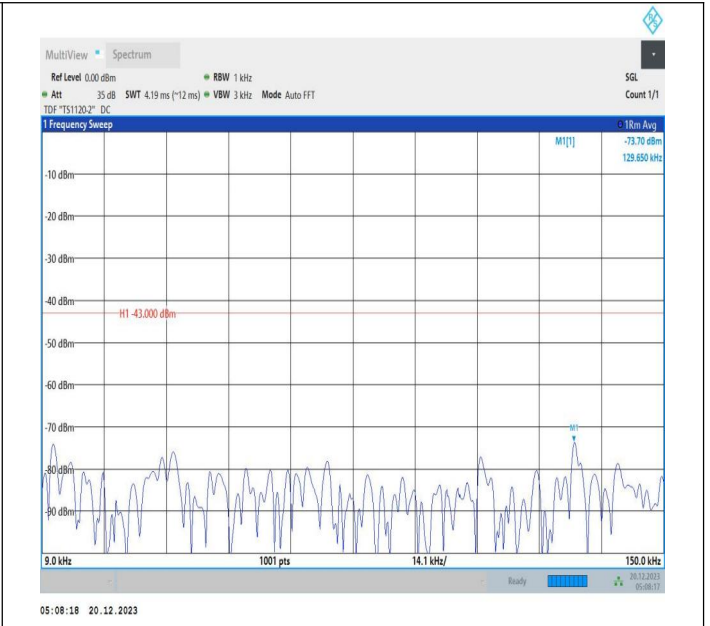

2-2-10MHz-15MHz-16QAM-16QAM-19005-19125-1RB#49-OR
B#0-1000~3000MHz-PASS

2-2-10MHz-15MHz-64QAM-64QAM-19005-19125-1RB#49-OR
B#0-0.009~0.15MHz-PASS