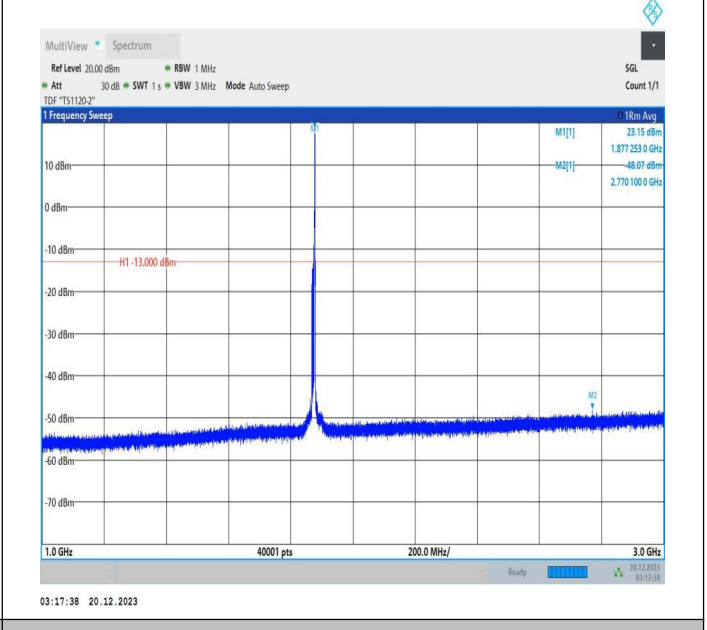

2-2-10MHz-15MHz-16QAM-16QAM-18829-18949-1RB#49-0R
B#0-0.15~30MHz-PASS

2-2-10MHz-15MHz-16QAM-16QAM-18829-18949-1RB#49-0R
B#0-1000~3000MHz-PASS