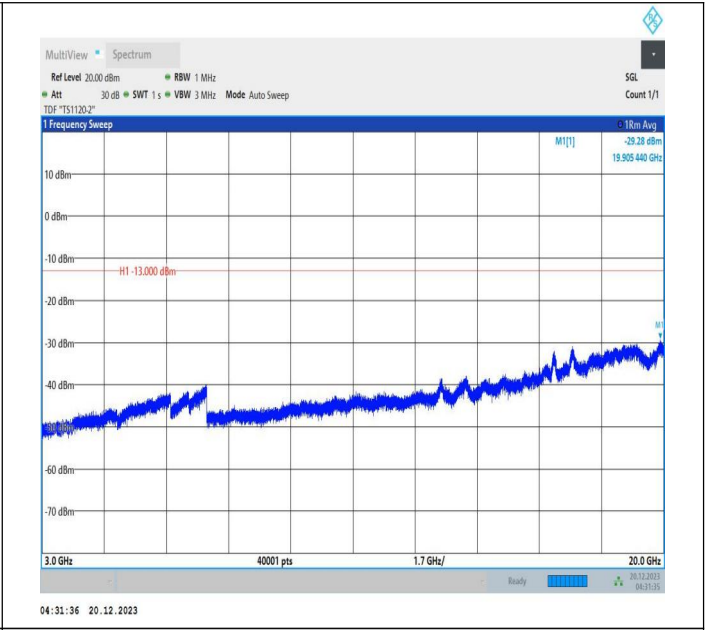

2-2-10MHz-15MHz-16QAM-16QAM-19005-19125-1RB#0-0RB
#0-30~1000MHz-PASS

2-2-10MHz-15MHz-16QAM-16QAM-19005-19125-1RB#0-ORB
#0-3000~20000MHz-PASS