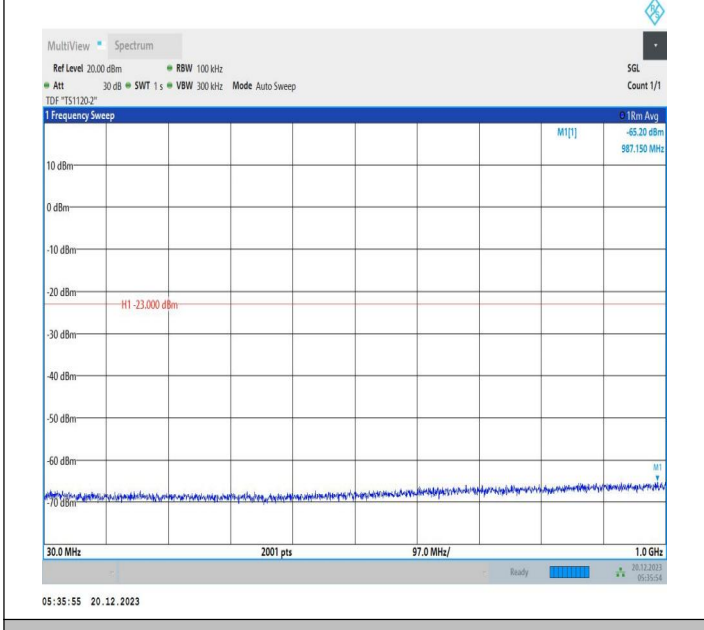

2-2-10MHz-15MHz-64QAM-64QAM-19005-19125-1RB#0-1RB
#74-0.009~0.15MHz-PASS

2-2-10MHz-15MHz-64QAM-64QAM-19005-19125-1RB#0-1RB
#74-30~1000MHz-PASS