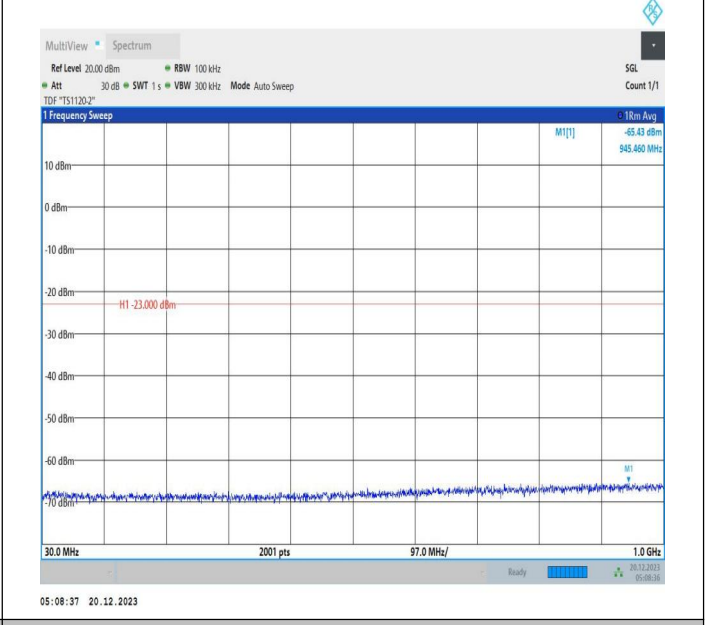

2-2-10MHz-15MHz-64QAM-64QAM-19005-19125-1RB#49-OR
B#0-0.009~0.15MHz-PASS

2-2-10MHz-15MHz-64QAM-64QAM-19005-19125-1RB#49-OR
B#0-30~1000MHz-PASS