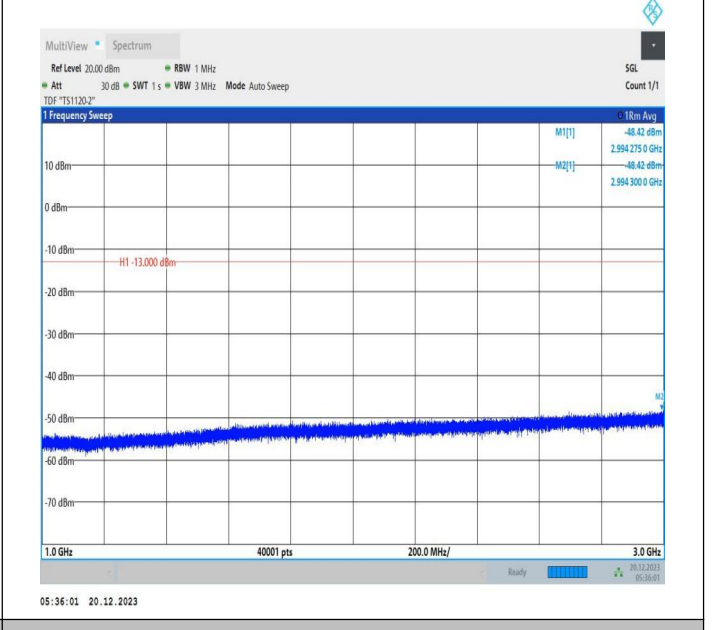

2-2-10MHz-15MHz-64QAM-64QAM-19005-19125-1RB#0-1RB
#74-0.15~30MHz-PASS

2-2-10MHz-15MHz-64QAM-64QAM-19005-19125-1RB#0-1RB
#74-1000~3000MHz-PASS