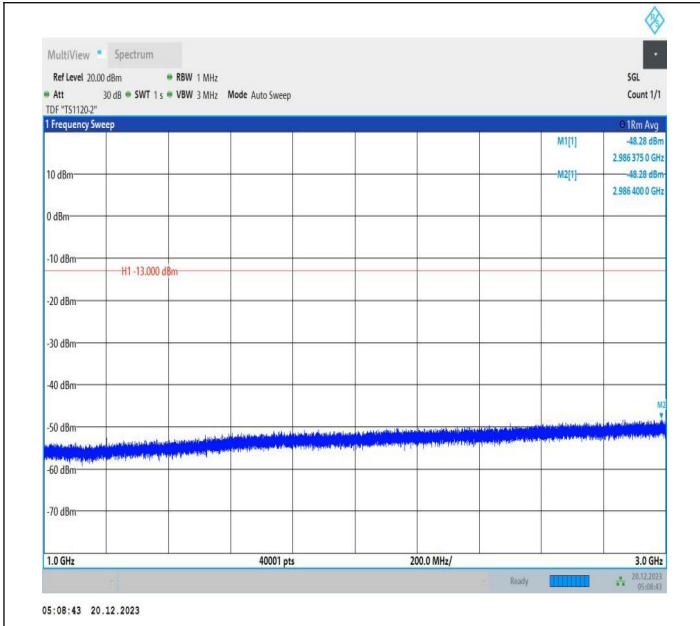

2-2-10MHz-15MHz-64QAM-64QAM-19005-19125-1RB#49-OR
B#0-0.15~30MHz-PASS

2-2-10MHz-15MHz-64QAM-64QAM-19005-19125-1RB#49-0R
B#0-1000~3000MHz-PASS