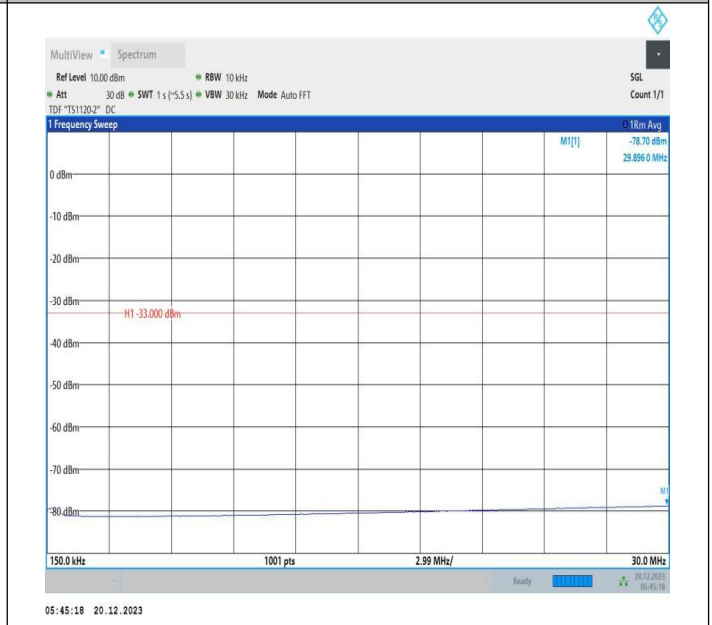

2-2-10MHz-15MHz-QPSK-QPSK-19005-19125-50RB#0-75RB
#0-3000~20000MHz-PASS

2-2-10MHz-15MHz-16QAM-16QAM-19005-19125-50RB#0-75
RB#0-0.15~30MHz-PASS