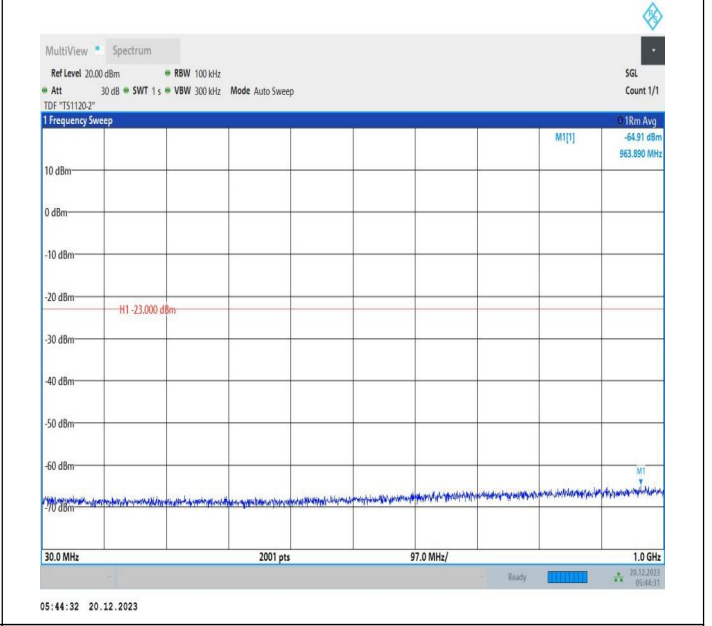

2-2-10MHz-15MHz-QPSK-QPSK-19005-19125-50RB#0-75RB
#0-0.009~0.15MHz-PASS

2-2-10MHz-15MHz-QPSK-QPSK-19005-19125-50RB#0-75RB
#0-30~1000MHz-PASS