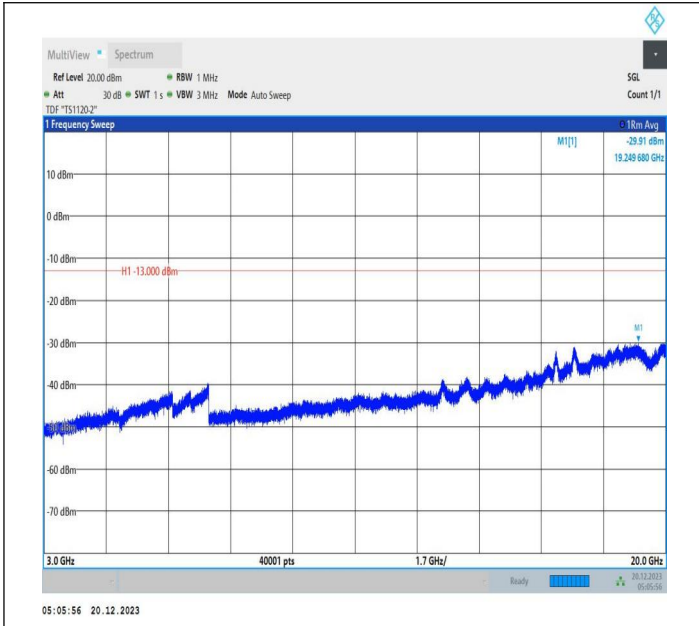

2-2-10MHz-15MHz-16QAM-16QAM-19005-19125-1RB#49-OR
B#0-30~1000MHz-PASS

2-2-10MHz-15MHz-16QAM-16QAM-19005-19125-1RB#49-OR
B#0-3000~20000MHz-PASS