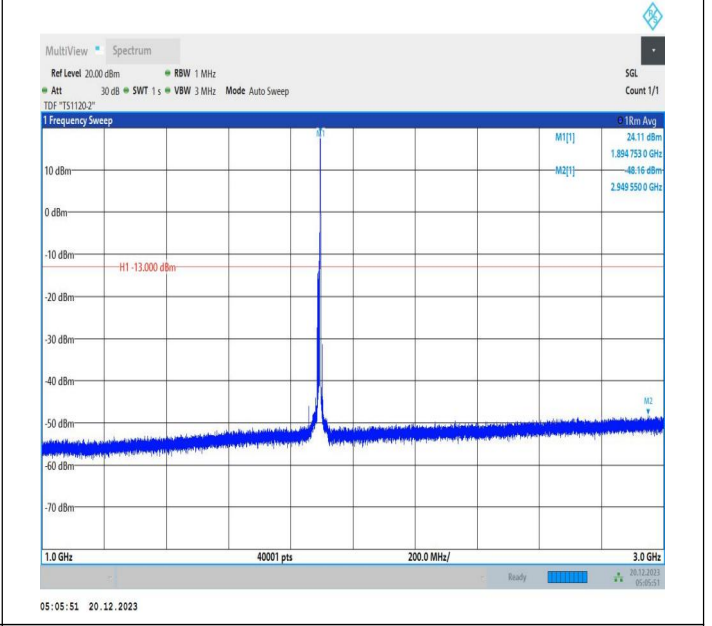

2-2-10MHz-15MHz-16QAM-16QAM-19005-19125-1RB#49-OR
B#0-0.15~30MHz-PASS

2-2-10MHz-15MHz-16QAM-16QAM-19005-19125-1RB#49-OR
B#0-1000~3000MHz-PASS