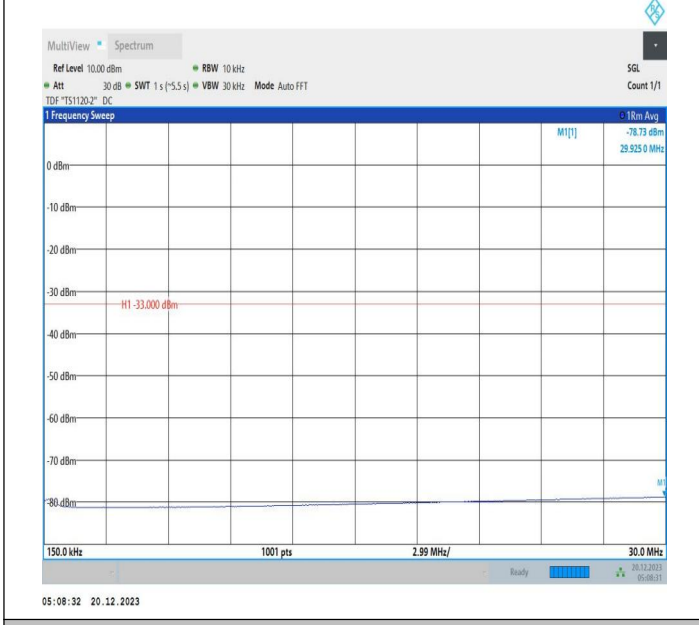

2-2-10MHz-15MHz-16QAM-16QAM-19005-19125-1RB#49-OR
B#0-3000~20000MHz-PASS

2-2-10MHz-15MHz-64QAM-64QAM-19005-19125-1RB#49-OR
B#0-0.15~30MHz-PASS