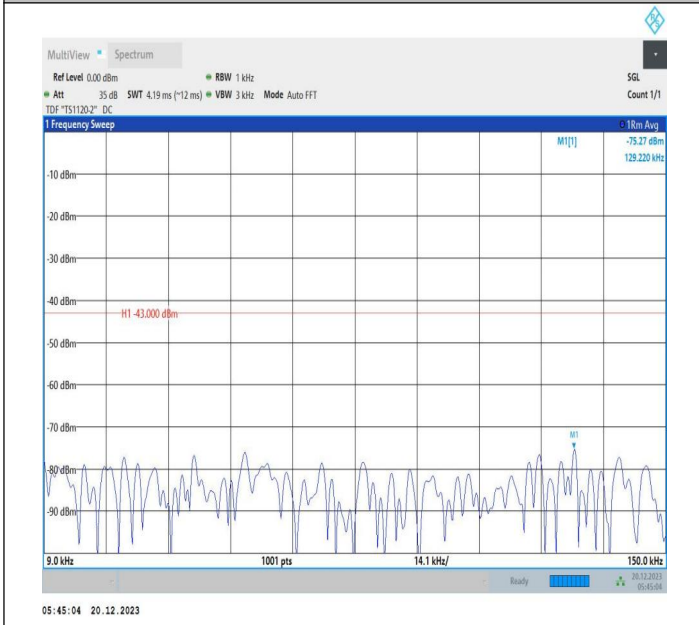

2-2-10MHz-15MHz-QPSK-QPSK-19005-19125-50RB#0-75RB
#0-1000~3000MHz-PASS

2-2-10MHz-15MHz-16QAM-16QAM-19005-19125-50RB#0-75
RB#0-0.009~0.15MHz-PASS