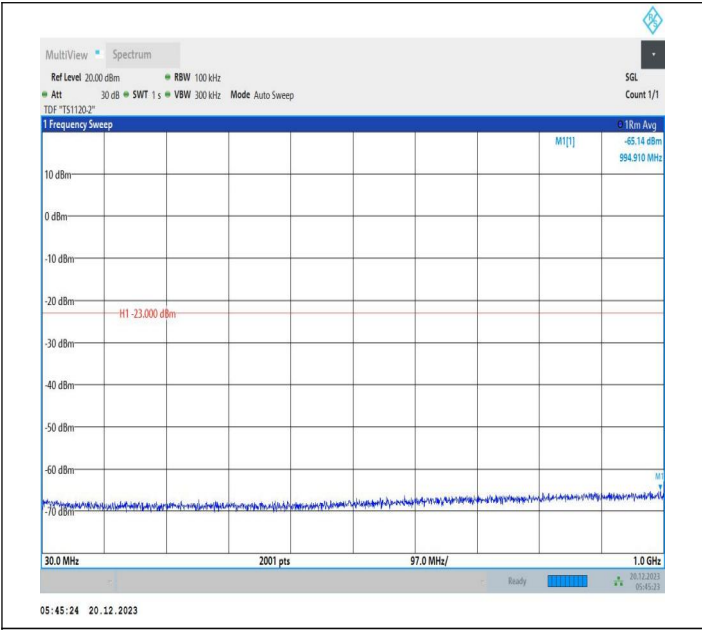

2-2-10MHz-15MHz-16QAM-16QAM-19005-19125-50RB#0-75
RB#0-0.009~0.15MHz-PASS

2-2-10MHz-15MHz-16QAM-16QAM-19005-19125-50RB#0-75
RB#0-0.15~30MHz-PASS

2-2-10MHz-15MHz-16QAM-16QAM-19005-19125-50RB#0-75
RB#0-30~1000MHz-PASS