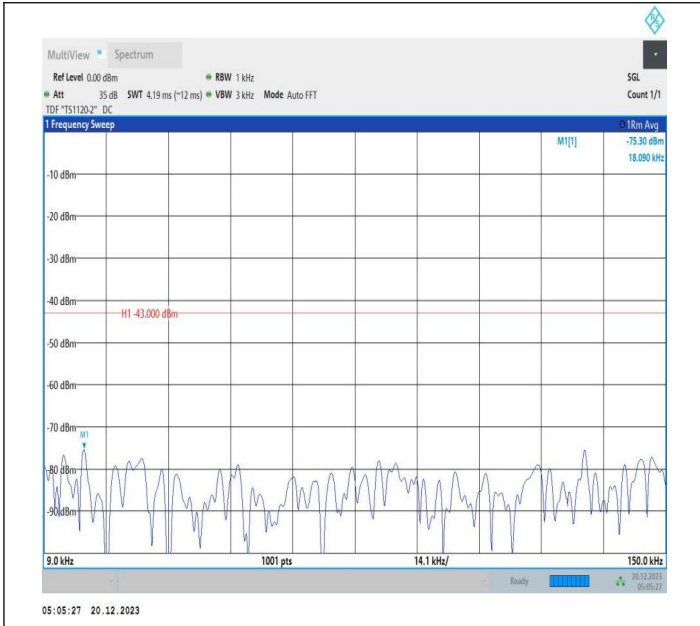

2-2-10MHz-15MHz-QPSK-QPSK-19005-19125-1RB#49-0RB#
0-1000~3000MHz-PASS

2-2-10MHz-15MHz-16QAM-16QAM-19005-19125-1RB#49-OR
B#0-0.009~0.15MHz-PASS