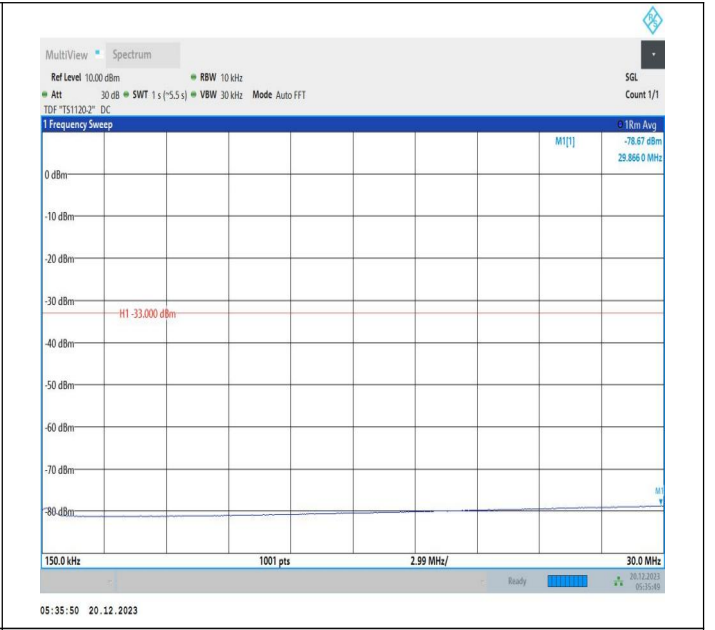

2-2-10MHz-15MHz-64QAM-64QAM-19005-19125-1RB#0-1RB
#74-0.15~30MHz-PASS