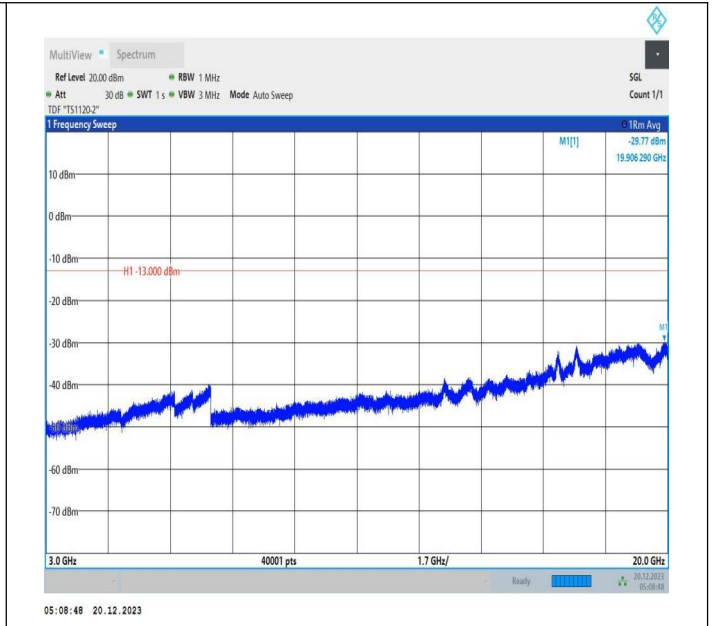

2-2-10MHz-15MHz-64QAM-64QAM-19005-19125-1RB#49-OR
B#0-30~1000MHz-PASS

2-2-10MHz-15MHz-64QAM-64QAM-19005-19125-1RB#49-0R
B#0-3000~20000MHz-PASS