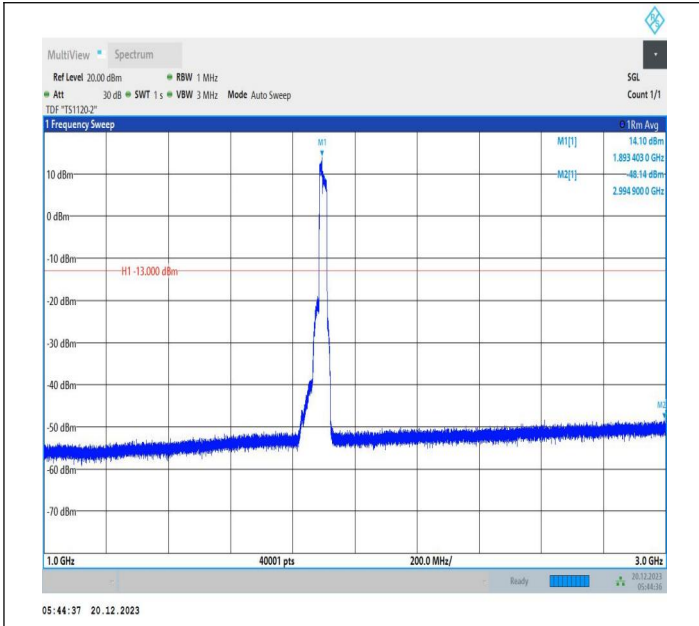

2-2-10MHz-15MHz-QPSK-QPSK-19005-19125-50RB#0-75RB
#0-0.15~30MHz-PASS

2-2-10MHz-15MHz-QPSK-QPSK-19005-19125-50RB#0-75RB
#0-1000~3000MHz-PASS