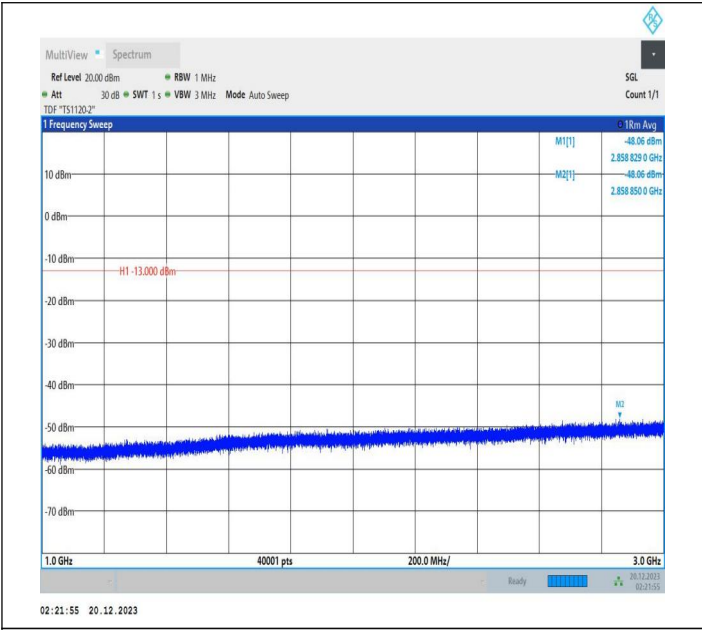

2-2-10MHz-15MHz-64QAM-64QAM-18653-18773-1RB#49-OR
B#0-0.15~30MHz-PASS

2-2-10MHz-15MHz-64QAM-64QAM-18653-18773-1RB#49-OR
B#0-30~1000MHz-PASS

2-2-10MHz-15MHz-64QAM-64QAM-18653-18773-1RB#49-0R
B#0-1000~3000MHz-PASS