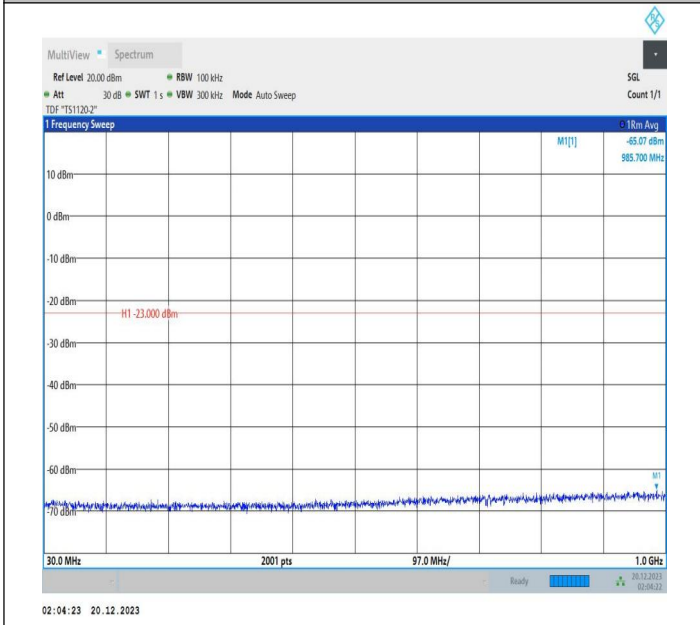

2-2-10MHz-15MHz-16QAM-16QAM-18653-18773-1RB#49-OR
B#0-0.009~0.15MHz-PASS

2-2-10MHz-15MHz-16QAM-16QAM-18653-18773-1RB#49-OR
B#0-30~1000MHz-PASS