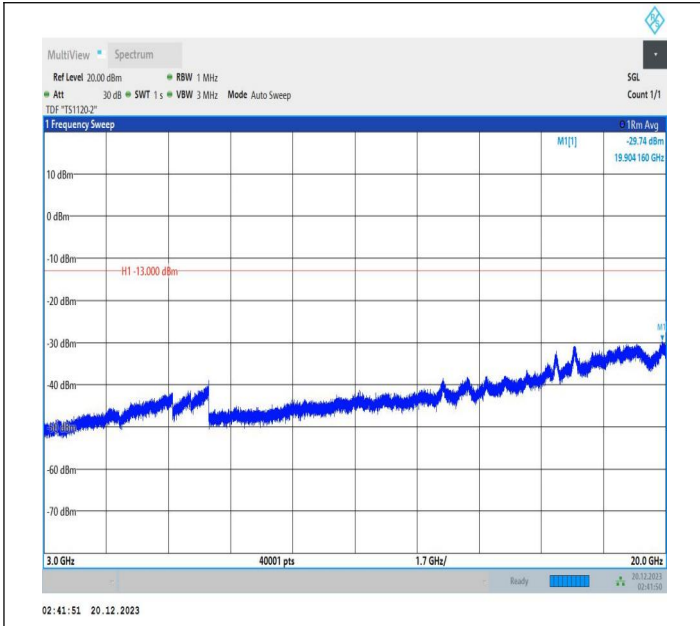

2-2-10MHz-15MHz-64QAM-64QAM-18653-18773-1RB#0-1RB
#74-30~1000MHz-PASS

2-2-10MHz-15MHz-64QAM-64QAM-18653-18773-1RB#0-1RB
#74-3000~20000MHz-PASS