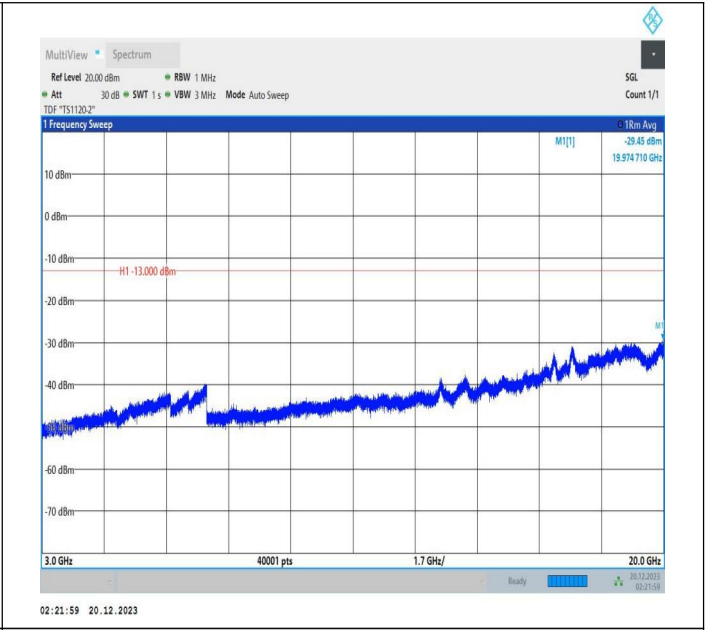

2-2-10MHz-15MHz-64QAM-64QAM-18653-18773-1RB#49-0R
B#0-3000~20000MHz-PASS