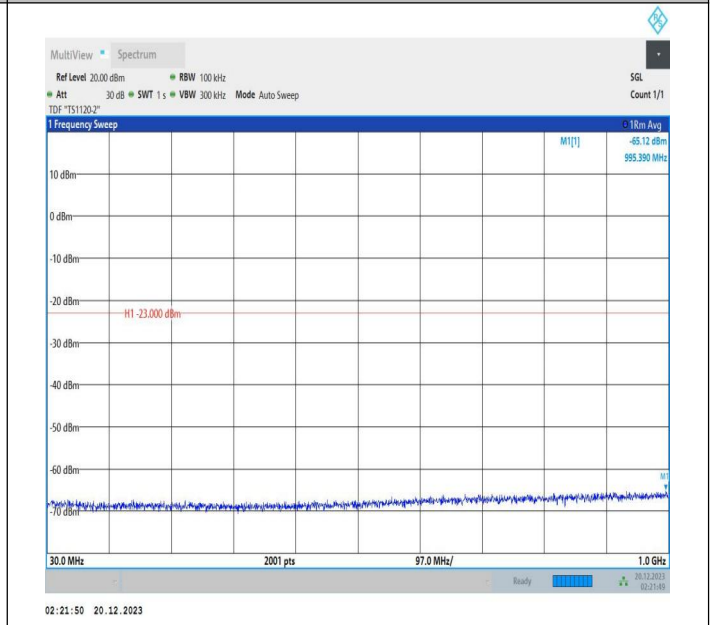

2-2-10MHz-15MHz-64QAM-64QAM-18653-18773-1RB#49-OR
B#0-0.009~0.15MHz-PASS

2-2-10MHz-15MHz-64QAM-64QAM-18653-18773-1RB#49-OR
B#0-30~1000MHz-PASS