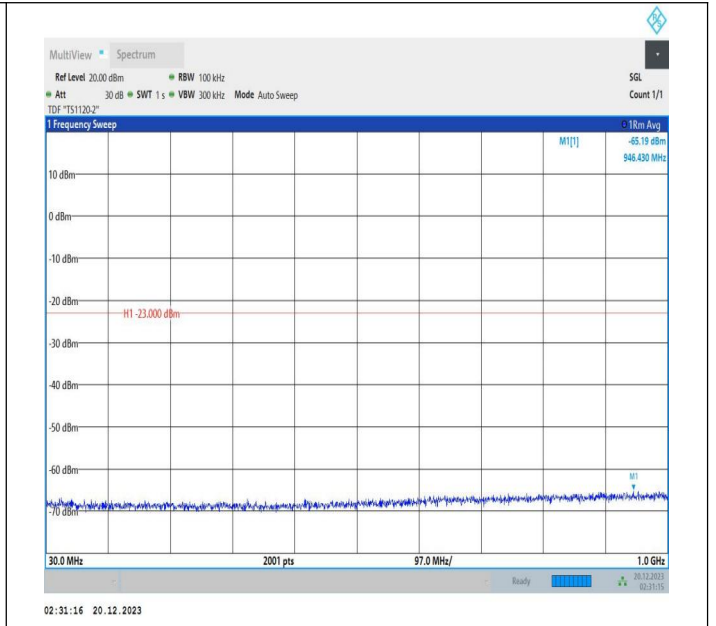

2-2-10MHz-15MHz-16QAM-16QAM-18653-18773-1RB#0-1RB
#74-0.009~0.15MHz-PASS

2-2-10MHz-15MHz-16QAM-16QAM-18653-18773-1RB#0-1RB
#74-30~100MHz-PASS