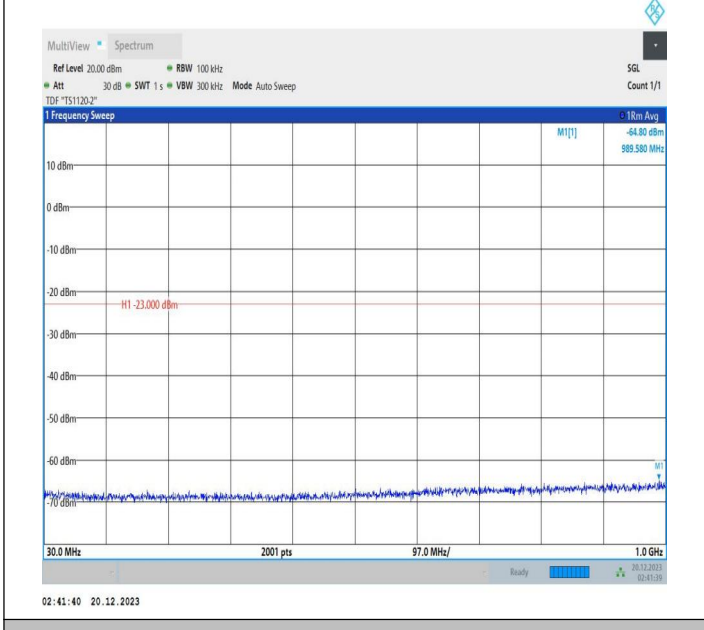

2-2-10MHz-15MHz-64QAM-64QAM-18653-18773-1RB#0-1RB
#74-0.009~0.15MHz-PASS

2-2-10MHz-15MHz-64QAM-64QAM-18653-18773-1RB#0-1RB
#74-30~1000MHz-PASS