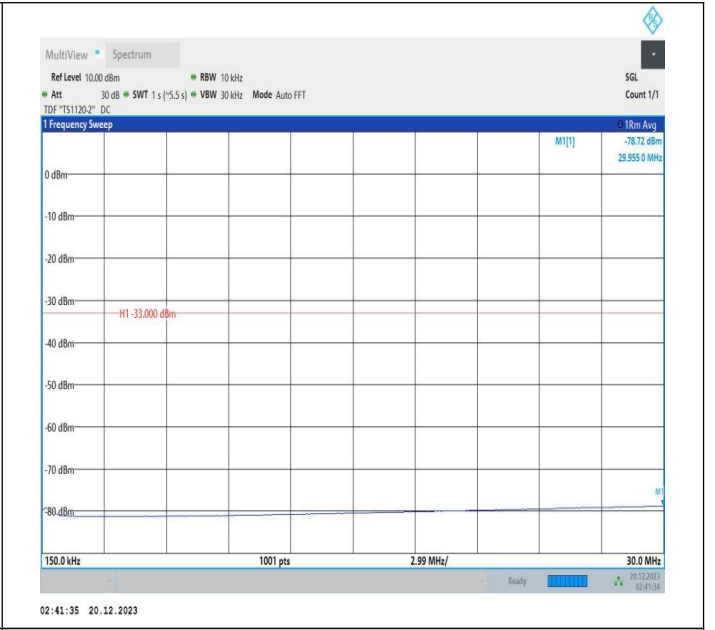

2-2-10MHz-15MHz-64QAM-64QAM-18653-18773-1RB#0-1RB
#74-0.15~30MHz-PASS