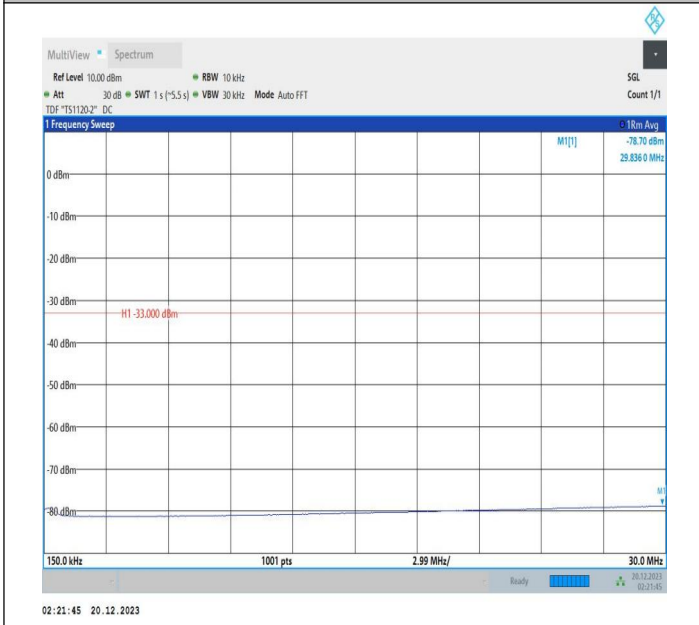

2-2-10MHz-15MHz-16QAM-16QAM-18653-18773-1RB#49-OR
B#0-3000~20000MHz-PASS

2-2-10MHz-15MHz-64QAM-64QAM-18653-18773-1RB#49-OR
B#0-0.15~30MHz-PASS