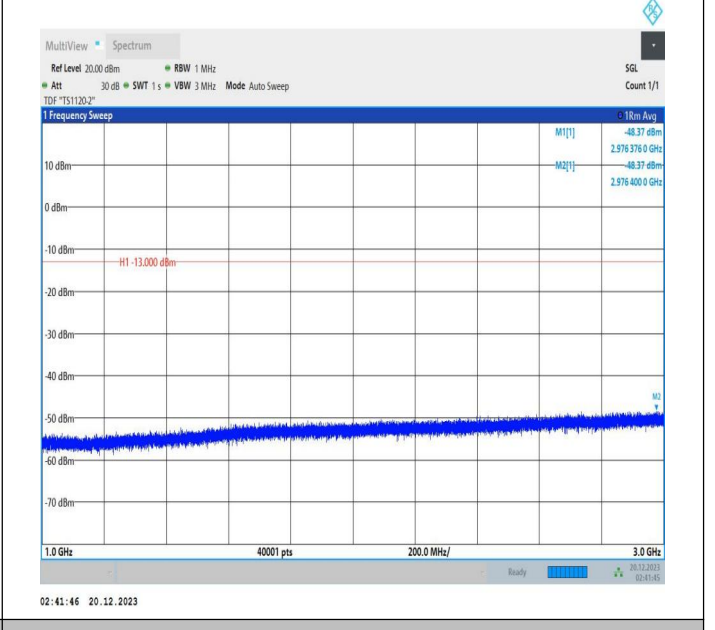

2-2-10MHz-15MHz-64QAM-64QAM-18653-18773-1RB#0-1RB
#74-0.15~30MHz-PASS

2-2-10MHz-15MHz-64QAM-64QAM-18653-18773-1RB#0-1RB
#74-1000~3000MHz-PASS