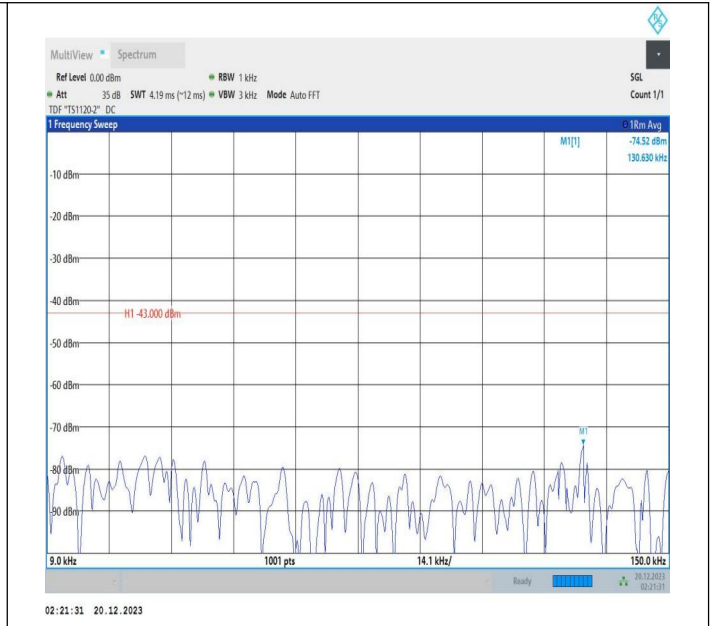

2-2-10MHz-15MHz-16QAM-16QAM-18653-18773-1RB#49-OR
B#0-1000~3000MHz-PASS

2-2-10MHz-15MHz-64QAM-64QAM-18653-18773-1RB#49-OR
B#0-0.009~0.15MHz-PASS