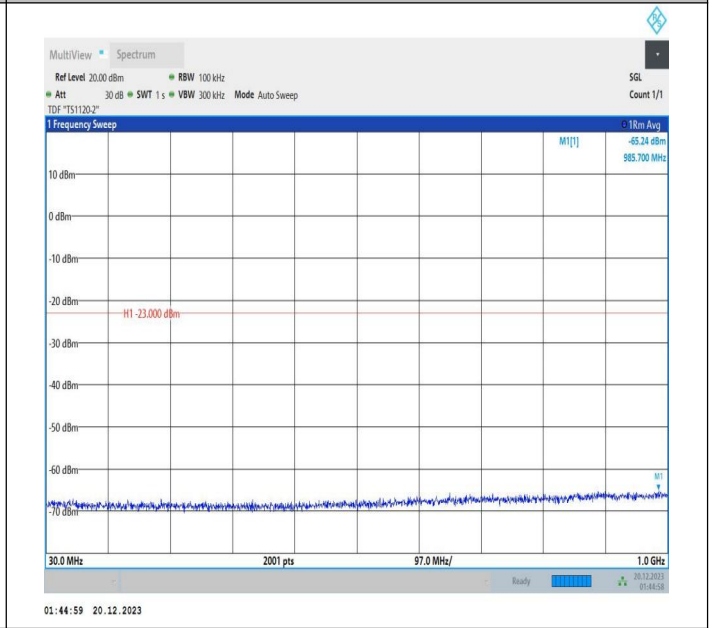

2-2-10MHz-15MHz-16QAM-16QAM-18653-18773-1RB#0-0RB
#0-0.009~0.15MHz-PASS

2-2-10MHz-15MHz-16QAM-16QAM-18653-18773-1RB#0-0RB
#0-30~1000MHz-PASS