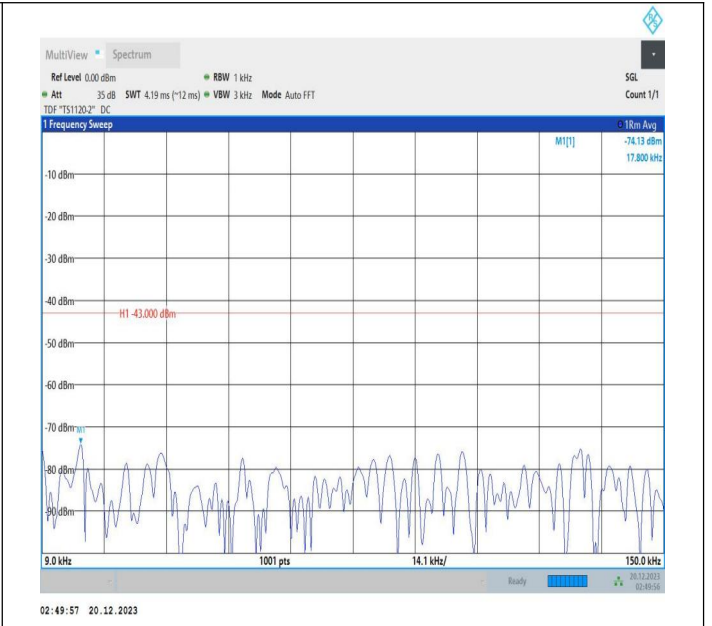

2-2-10MHz-15MHz-64QAM-64QAM-18653-18773-1RB#0-1RB
#74-1000~3000MHz-PASS

2-2-10MHz-15MHz-QPSK-QPSK-18653-18773-50RB#0-75RB
#0-0.009~0.15MHz-PASS