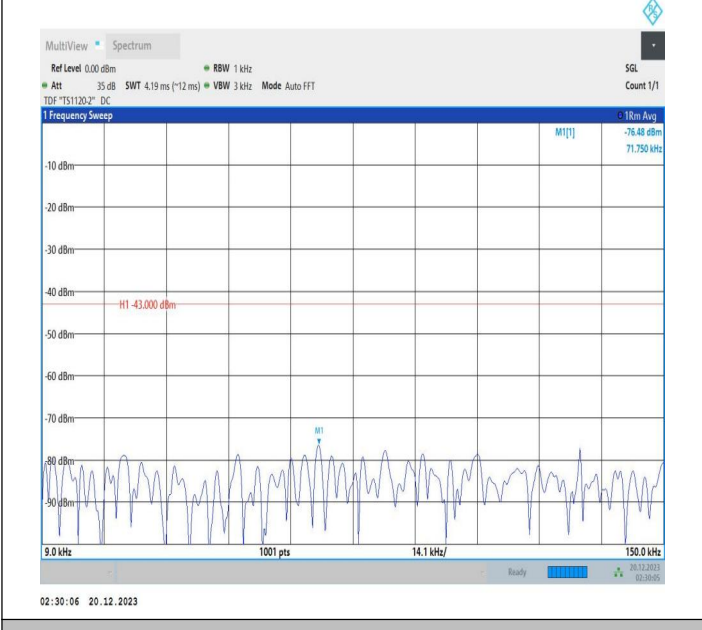

2-2-10MHz-15MHz-64QAM-64QAM-18653-18773-1RB#49-0R
B#0-1000~3000MHz-PASS

2-2-10MHz-15MHz-QPSK-QPSK-18653-18773-1RB#0-1RB#7
4-0.009~0.15MHz-PASS