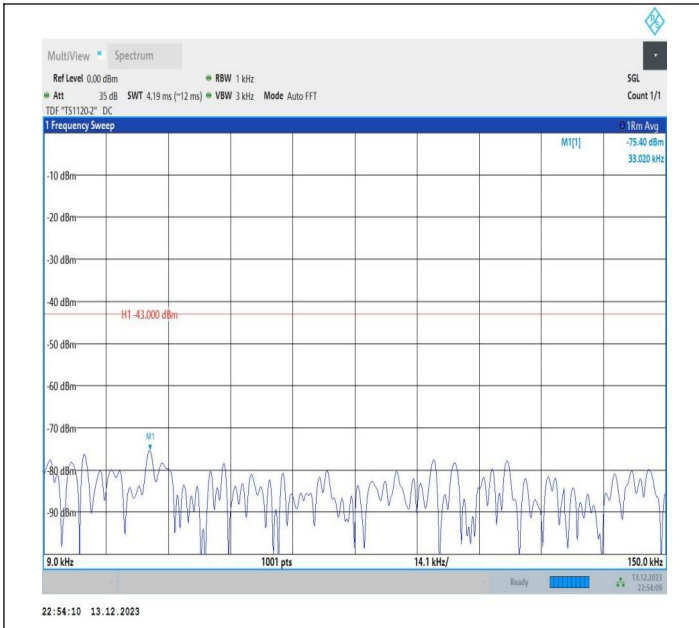

20MHz-20MHz_64QAM@64QAM-64QAM@64QAM_18902-19100_100RB#0@100RB#0-100RB#0@100RB#0

Conducted Spurious Emission

Test Graphs

2-2-5MHz-20MHz-QPSK-QPSK-18633-18750-1RB#0-0RB#0-0.009~0.15MHz-PASS

2-2-5MHz-20MHz-QPSK-QPSK-18633-18750-1RB#0-0RB#0-0.15~30MHz-PASS