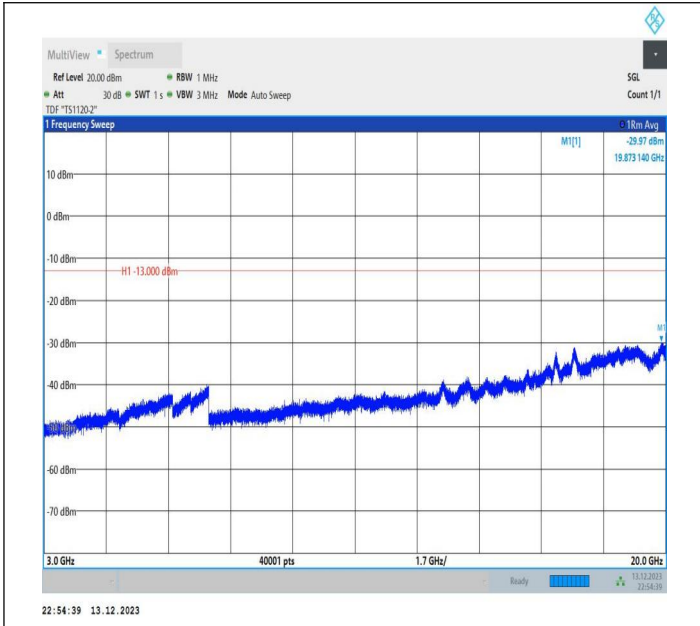

2-2-5MHz-20MHz-QPSK-QPSK-18633-18750-1RB#0-0RB#0-3000~20000MHz-PASS