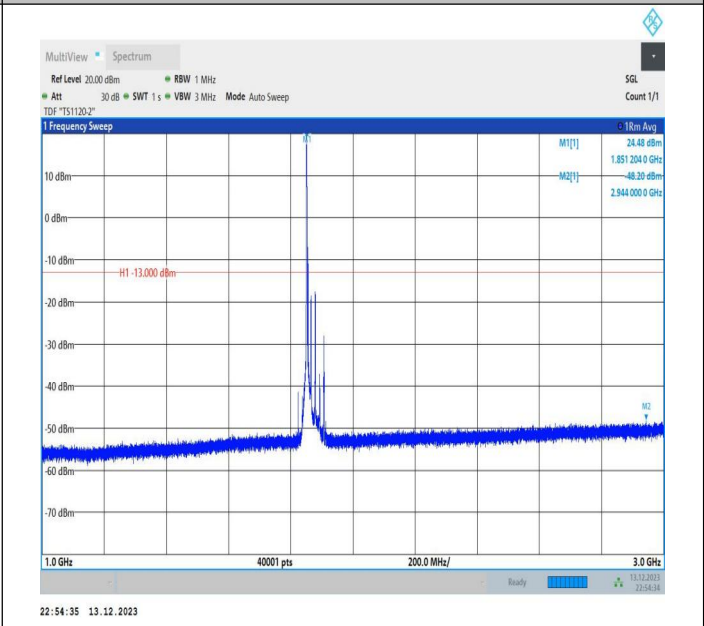

2-2-5MHz-20MHz-QPSK-QPSK-18633-18750-1RB#0-0RB#0-1000~3000MHz-PASS