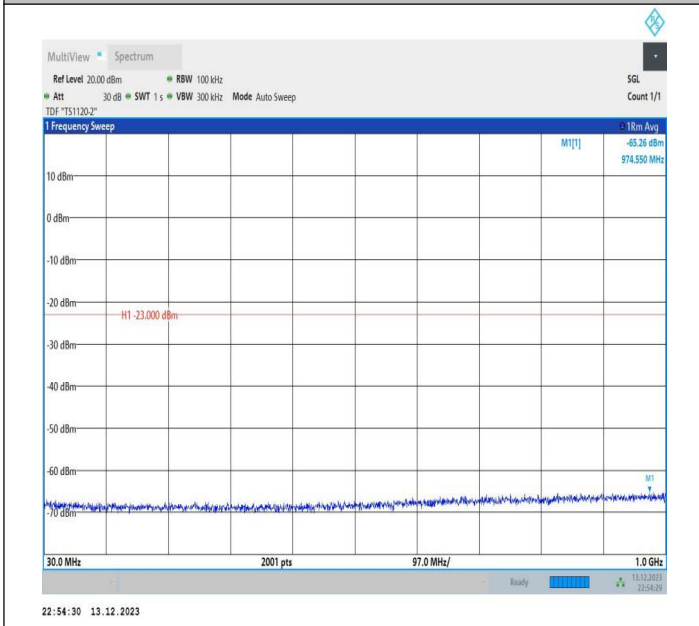

20MHz-20MHz_64QAM@64QAM-64QAM@64QAM_18902-19100_100RB#0@100RB#0-100RB#0@100RB#0

Conducted Spurious Emission

Test Graphs

2-2-5MHz-20MHz-QPSK-QPSK-18633-18750-1RB#0-0RB#0-0.009~0.15MHz-PASS

2-2-5MHz-20MHz-QPSK-QPSK-18633-18750-1RB#0-0RB#0-0.15~30MHz-PASS