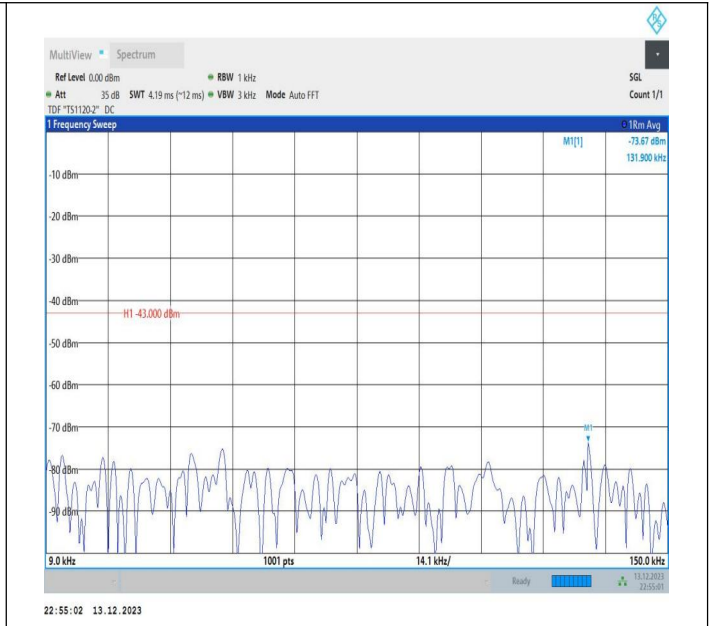

2-2-5MHz-20MHz-16QAM-16QAM-18633-18750-1RB#0-0RB#0-0-0.009~0.15MHz-PASS